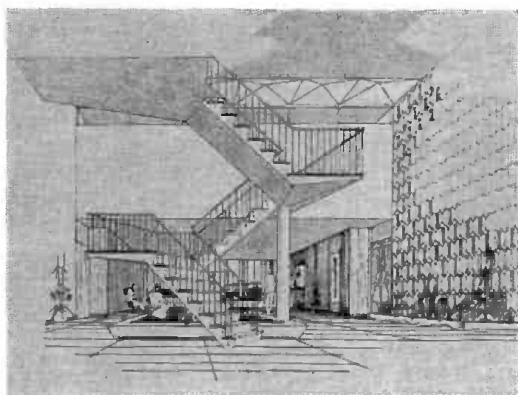

# TELEVISION PARK

*The new home of Channel 2, Baltimore*

*Sometime next month WMAR-TV, Channel 2, Sunpapers Television, will move into its new facility at 6400 York Road in Baltimore.*

*Conceived specifically for television use, the new studio-office building will house within its 65,000 square feet of floor area, the very newest innovations in electronic equipment, studios, increased facilities for "live" audiences, garage for mobile units, shops and offices. There is also a spacious parking area.*

*A distinctive design feature of Television Park is the rooftop radome, constructed of fiberglass and plastic to contain WMAR-TV's auxiliary microwave studio-transmitter link.*

*Television Park is another step forward in the station's program of progress, a continuing policy with WMAR-TV ever since it went on the air more than 15 years ago as Maryland's FIRST television station.*