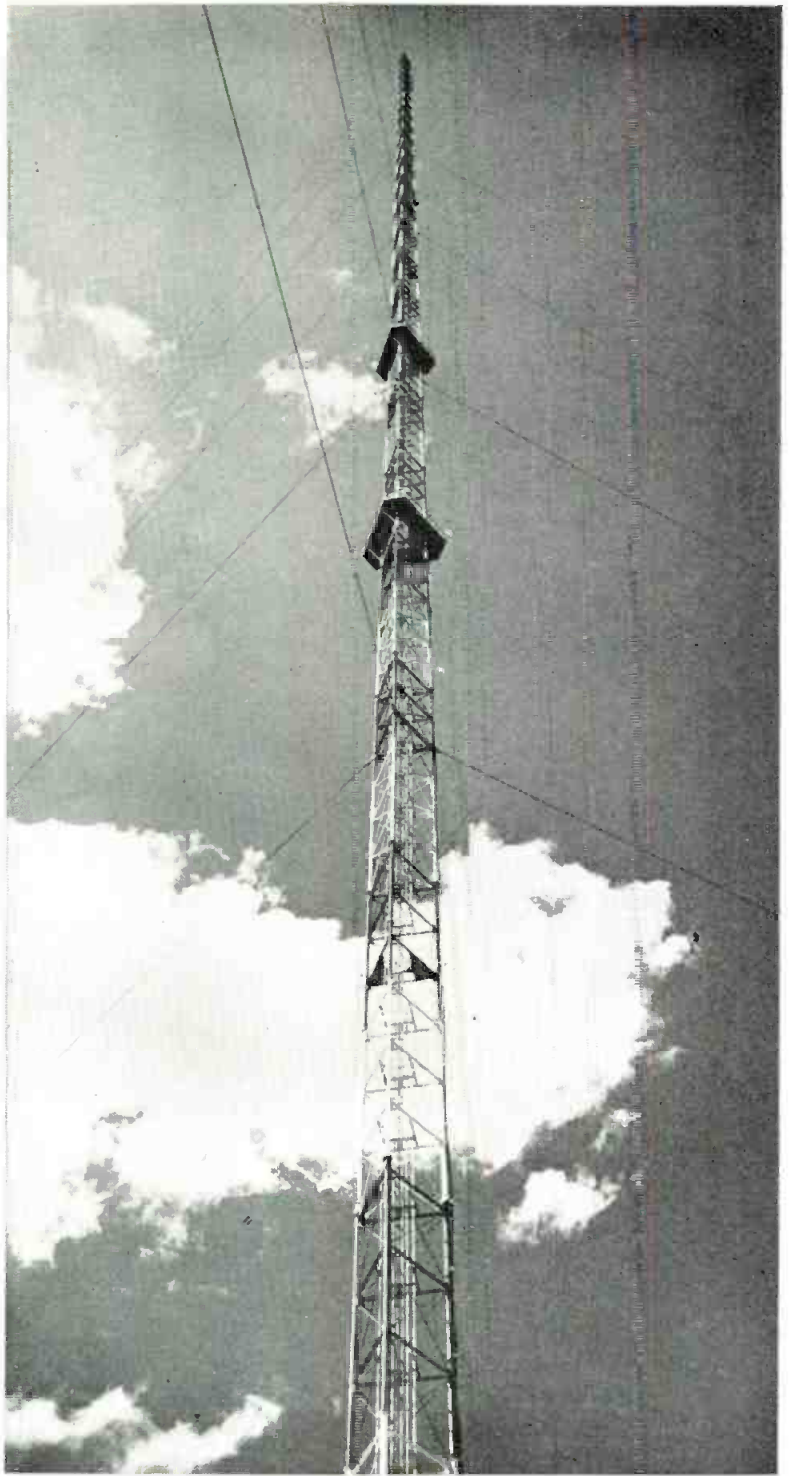

# 1580 FOOT GIANT!!!

**KTAL-TV**, now on  
*the air with...*

- ★ The Tallest Tower in the South!
- ★ City grade service in Two Metro Markets!
- ★ Studios in Shreveport and Texarkana!
- ★ Widest coverage of the Ark-La-Tex!
- ★ Dominant NBC for 1¼ Million viewers!