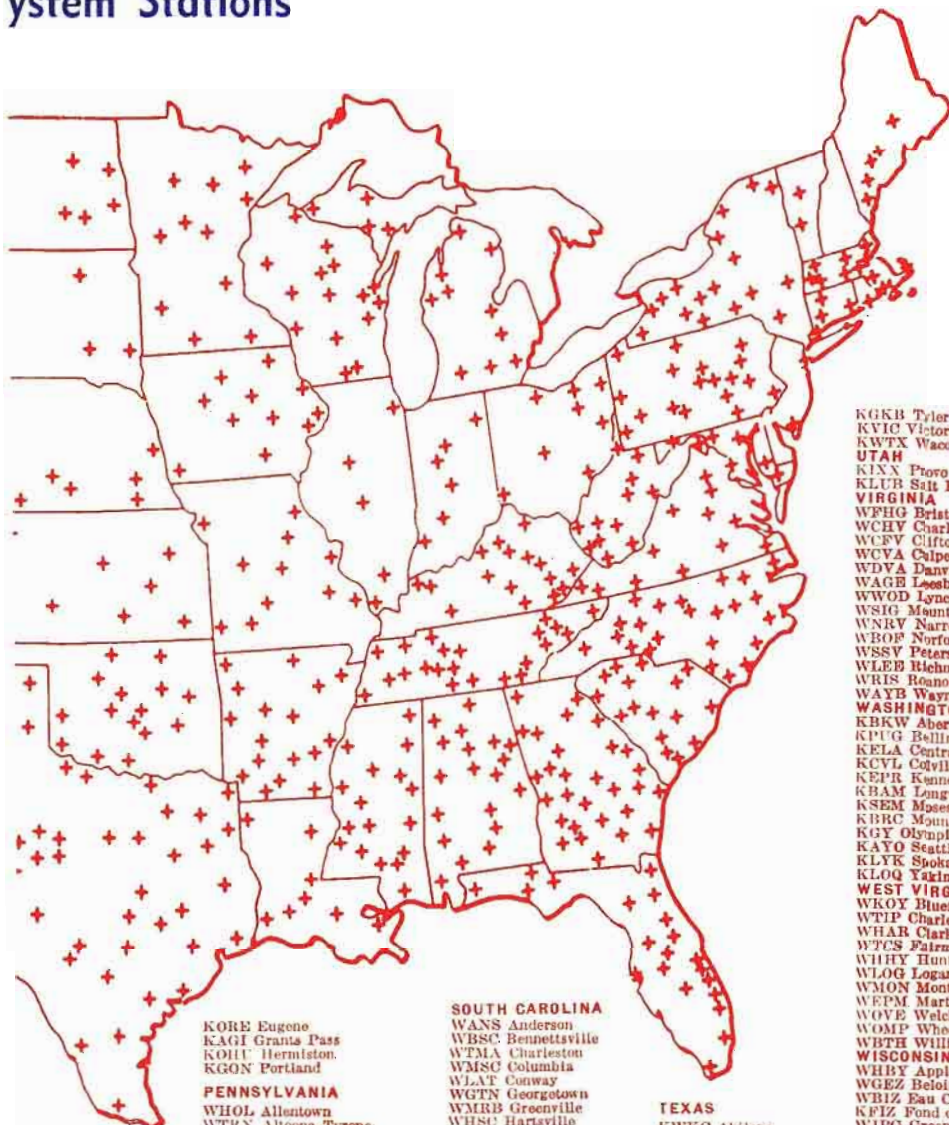

ystem Stations

KORE Eugene
KAGI Grants Pass
KOHU Hermiston
KGNR Portland

PENNSYLVANIA

WHOL Allentown
WTRN Altoona-Tyrone
WNCN Barnesboro
WHLP Bellefonte
WHLM Bloomsburg
WFRN Coaldersport
WGSN Ephrata-Lancaster
WJET Erie
WFER Franklin
WGET Gettysburg
WCMR Harrisburg
WAZL Hazleton
WJRO Johnstown
WBZP Lock Haven
WPHN Philadelphia
WYRE Pittsburgh
WJQR Pittsburgh (night)
WTPA Pottsville
WPKS Scranton
WKBI St. Mary's
WTVT Titusville
WJPA Washington
WNBT Wellsboro
WBAX Wilkes-Barre

RHODE ISLAND
WRIB Providence

SOUTH CAROLINA

WANS Anderson
WBSC Bennettsville
WTMA Charleston
WMSC Columbia
WLAT Conway
WGTN Georgetown
WMRB Greenville
WHSO Hartsville
WRII Rock Hill
WSSN Seneca
WDRD Spartanburg
WFIG Sumter
SOUTH DAKOTA
KLJV Huron
KORN Mitchell
KWAT Watertown

TENNESSEE

WLAB Athens
WAPO Chattanooga
WJZM Clarksville
WBAC Cleveland
WEKR Fayetteville
WETN Johnson City
WROL Knoxville
WLAJ LaFollette
WJMJ Lewisville
WLVV Livingston
WMSR Manchester
KWAM Memphis
WBRK Morristown
WNAH Nashville
WATO Oak Ridge

TEXAS

KWKC Abilene
KIRAY Amarillo
KYET Austin
KRUN Ballinger
KIOX Bay City
KHUZ Borger
KBWD Brownwood
KDET Center
WRR Dallas-Forth Worth
KSET El Paso
KWBA Houston-Baytown
KBYE Jacksonville
KLUE Longview
KDUB Lubbock
KTRE Lufkin
KMHT Marshall
KYKM Monahans
KPDN Pampa
KBYE Perrinton
KPAC Port Arthur-Beaumont
KWFR San Angelo
KMAC San Antonio
KRRY Sherman-Dennison
KSNT Snyder
KTEM Temple

KGBR Tyler
KVIC Victoria
KWTX Waco
UTAH
KIXX Provo
KLUB Salt Lake City
VIRGINIA
WFHG Bristol
WCFV Charlottesville
WCYV Clifton Forge
WCVA Calpeper
WDVA Danville
WAGE Leesburg
WWOD Lynchburg
WSHG Mount Jackson
WNRV Narrows
WBOF Norfolk
WSSV Petersburg
WLEB Richmond
WRIS Roanoke
WAYB Waynesboro
WASHINGTON
KBBW Aberdeen
KPIG Bellingham
KBLA Centralia-Chehalis
KCYL Colville
KEPR Kennewick
KBAM Longview
KSEM Moses Lake
KBRC Mount Vernon
KGT Olympia
KATQ Seattle
KLYK Spokane
KLOQ Yakima
WEST VIRGINIA
WKOY Bluefield
WTIP Charleston
WHAR Clarksburg
WYCS Fairmont
WHIT Huntington
WLOG Logan
WMON Montgomery
WEPM Martinsburg
WVEV Welch
WOMP Wheeling
WBTB Williamson
WISCONSIN
WHBY Appleton
WGEZ Beloit
WRIZ Eau Claire
KFIZ Fond du Lac
WJPG Green Bay
WISM Hayesward
WCLD Janesville
WBRU Madison-Poynette
WOMT Manitowish
WATN Milwaukee
WRDB Reedsburg
WJMC Rice Lake
WCOV Sparta
WDRR Sturgeon Bay
WQMN Superior
WYBN Wisconsin Rapids
WYOMING
KWVO Cheyenne
GUAM
KHAM Agaña
PUERTO RICO
WPRP Ponce
WORA AM-PM Mayaguez
WKYN San Juan
WJQM PM San Juan
VIRGIN ISLANDS
WSTA St. Thomas
CANADA
CHTM Toronto, Ont.
CKWX Vancouver, B.C.