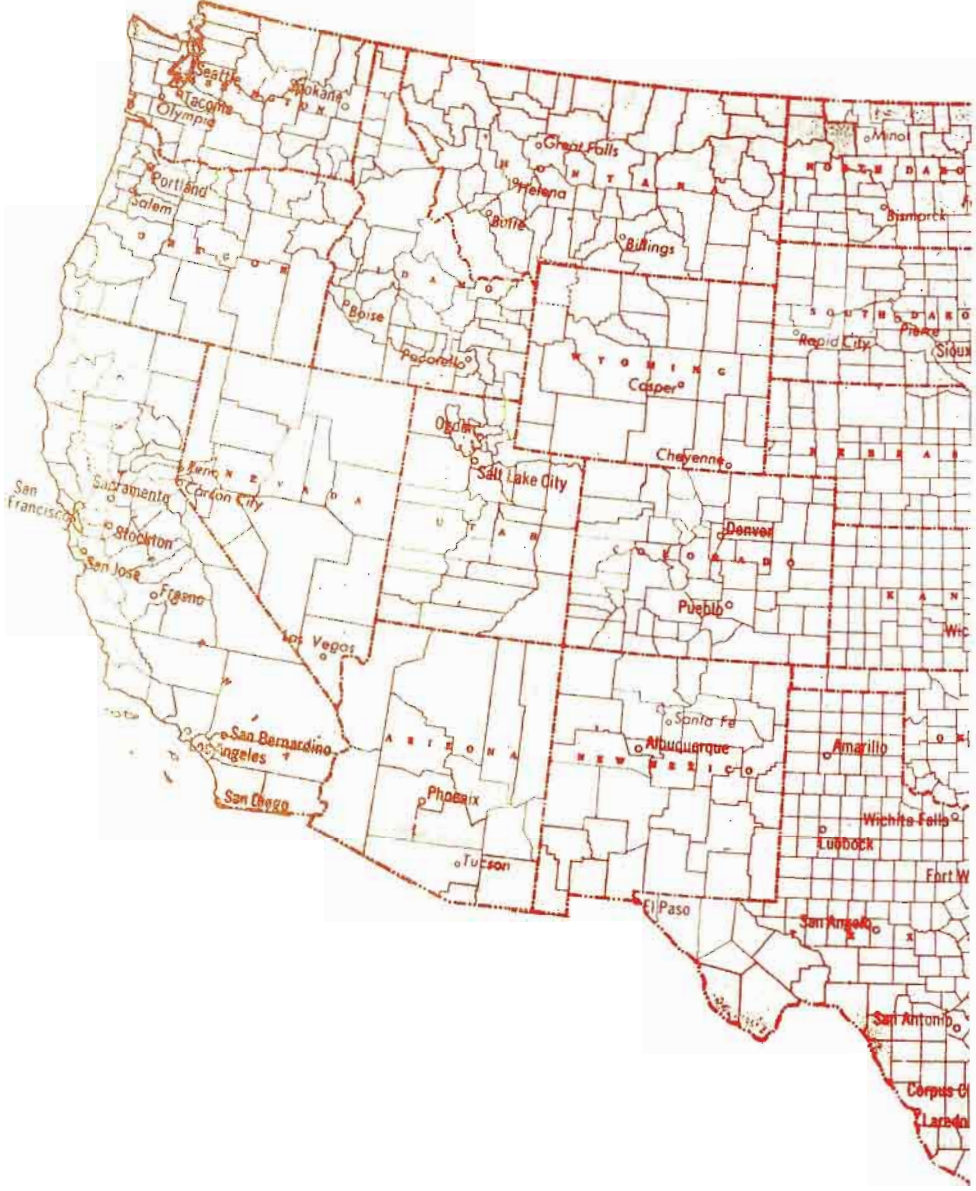

Keystone Broad