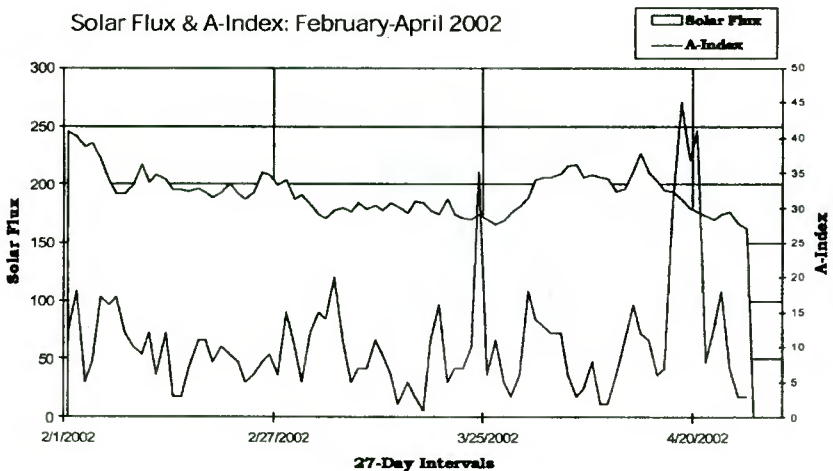

Kim Elliott has closed Communications World aired on the Voice of America, but for the time being we continue to host the Web site at <http://www.trsc.com/cw>. If you wish to capture or archive some of the information from some of the scripts, please do so sooner than later. We're not sure how much longer the pages will continue to be available.

Do you use the Windows' Total Re-

order program to capture audio from the sound card? It's a good program. Version 3.4 was just released. See <http://www.highcriteria.com/> for details.

Late April frequency changes from WWCR, Nashville: 15685 moves to 15825, and 7435 moves to 7465. Both changes were required to resolve interference problems in the target area. See the schedule at <http://www.wwcr.com/> for full details.

The Armed Forces Network (AFN) relaying broadcasts on SSB has never been one for disclosing accurate schedule information, but if programming is your bag check out <http://www.myafn.net/>. It seems listener-oriented and may be more responsive to inquiries.

We enjoyed some good reception conditions in early April, and added 8 new audio clips to the collection. Check them out at <http://www.trsc.com/audio.html>; you'll need a RealAudio Player. Most, if not all of the recordings were made with the TenTec RX-350 receiver. One is a stereo recording with the NRD-525 on the left channel; the RX-350, on the right.

Solar Flux & A-Index: February-April 2002