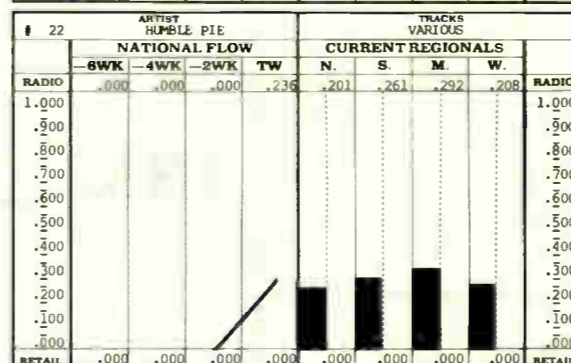

WALRUS! CENTERFOLD

RADIO
1.000 = Heavy airplay at all reporting stations
OF
RETAIL
Top 5 at all reporting stores.
.999 to .350 = Heavy airplay
.349 to .175 = Moderate airplay
.174 to .060 = Light airplay