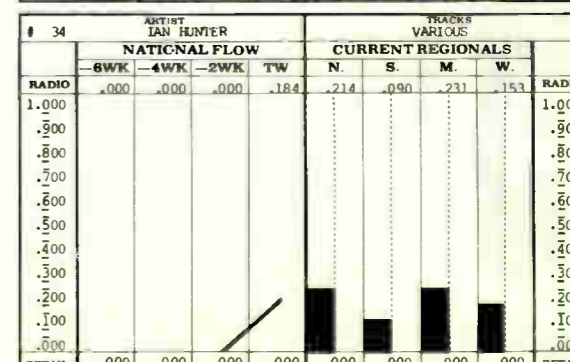

WALRUS! CENTERFOLD

RADIO
1.000 = Heavy airplay at all reporting stations
OF
RETAIL
Top 5 at all reporting stores.
.999 to .350 = Heavy airplay
.349 to .175 = Moderate airplay
.174 to .060 = Light airplay