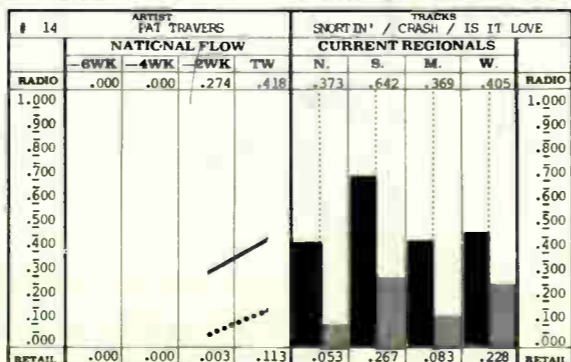

WALRUS! CENTERFOLD

RADIO
1.000 = Heavy airplay at all reporting stations
OF
RETAIL
Top 5 at all reporting stores.
.999 to .350 = Heavy airplay
.349 to .175 = Moderate airplay
.174 to .060 = Light airplay