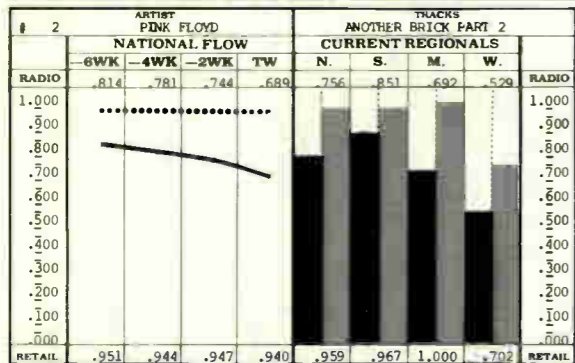

WALRUS! CENTERFOLD

RADIO
1.000 = Heavy airplay at all reporting stations
OF
RETAIL
Top 5 at all reporting stores.
.999 to .350 = Heavy airplay
.349 to .175 = Moderate airplay
.174 to .060 = Light airplay