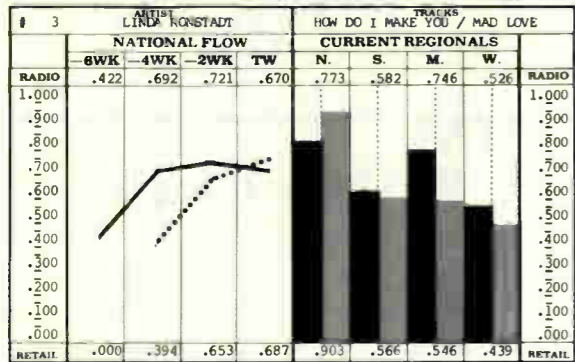

WALRUS! CENTERFOLD

RADIO
1.000 = Heavy airplay at all reporting stations
OF
RETAIL
Top 5 at all reporting stores.
.999 to .350 = Heavy airplay
.349 to .175 = Moderate airplay
.174 to .060 = Light airplay