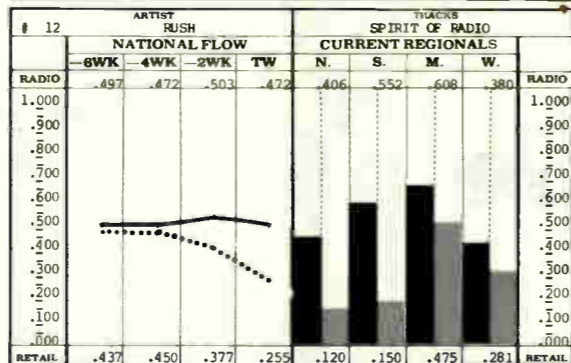

WALRUS! CENTERFOLD

RADIO
1.000 = Heavy airplay at all reporting stations
OF
RETAIL
Top 5 at all reporting stores.
.999 to .350 = Heavy airplay
.349 to .175 = Moderate airplay
.174 to .060 = Light airplay