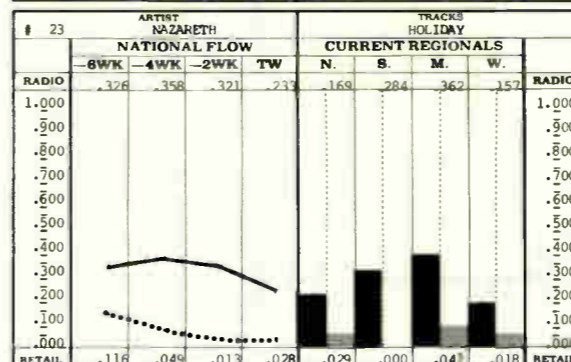

WALRUS! CENTERFOLD

RADIO
1.000 = Heavy airplay at all reporting stations
OF
RETAIL
Top 5 at all reporting stores.
.999 to .350 = Heavy airplay
.349 to .175 = Moderate airplay
.174 to .060 = Light airplay