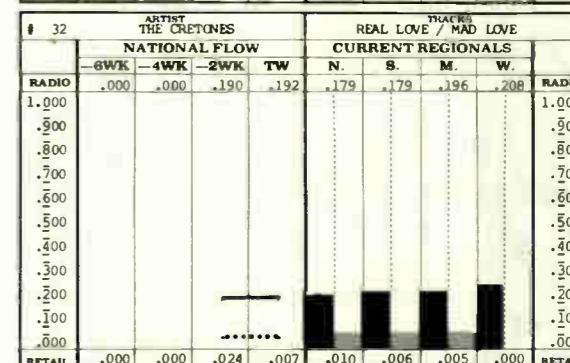

WALRUS! CENTERFOLD

RADIO
1.000 = Heavy airplay at all reporting stations
OF
RETAIL
Top 5 at all reporting stores.
.999 to .350 = Heavy airplay
.349 to .175 = Moderate airplay
.174 to .060 = Light airplay