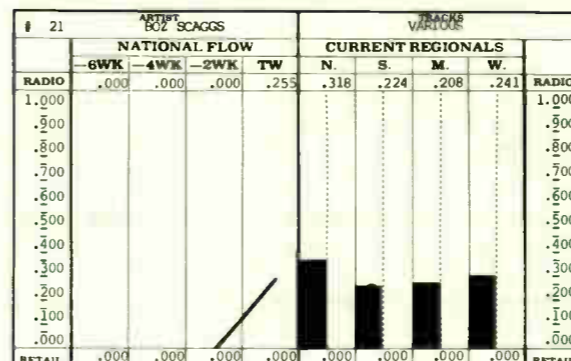

WALRUS! CENTERFOLD

RADIO
1.000 = Heavy airplay at all reporting stations
OF
RETAIL
Top 5 at all reporting stores.
.999 to .350 = Heavy airplay
.349 to .175 = Moderate airplay
.174 to .060 = Light airplay