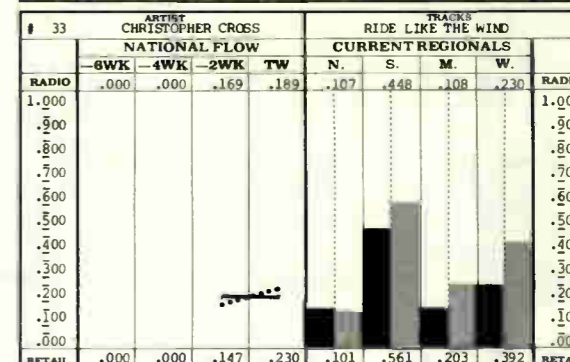

WALRUS! CENTERFOLD

RADIO
1.000 = Heavy airplay at all reporting stations
OF
RETAIL
Top 5 at all reporting stores.
.999 to .350 = Heavy airplay
.349 to .175 = Moderate airplay
.174 to .060 = Light airplay