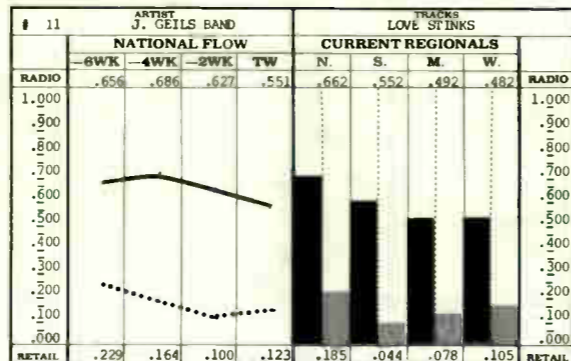

WALRUS! CENTERFOLD

RADIO
1.000 = Heavy airplay at all reporting stations
OF
RETAIL
Top 5 at all reporting stores.
.999 to .350 = Heavy airplay
.349 to .175 = Moderate airplay
.174 to .060 = Light airplay