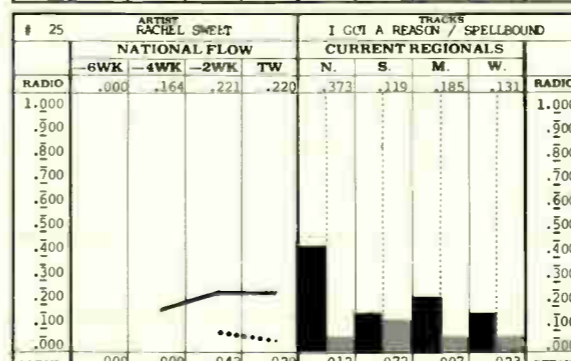

WALRUS! CENTERFOLD

RADIO
1.000 = Heavy airplay at all reporting stations
OF
RETAIL
Top 5 at all reporting stores.
.999 to .350 = Heavy airplay
.349 to .175 = Moderate airplay
.174 to .060 = Light airplay