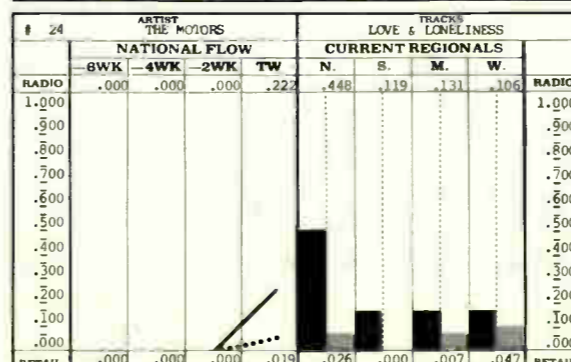

WALRUS! CENTERFOLD

RADIO
1.000 = Heavy airplay at all reporting stations
OF
RETAIL
Top 5 at all reporting stores.
.999 to .350 = Heavy airplay
.349 to .175 = Moderate airplay
.174 to .060 = Light airplay