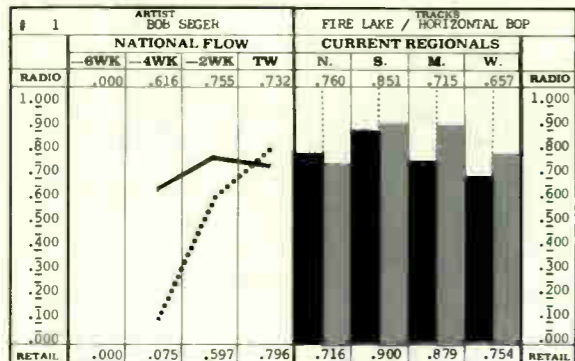

WALRUS! CENTERFOLD

RADIO
1.000 = Heavy airplay at all reporting stations
OF
RETAIL
Top 5 at all reporting stores.
.999 to .350 = Heavy airplay
.349 to .175 = Moderate airplay
.174 to .060 = Light airplay