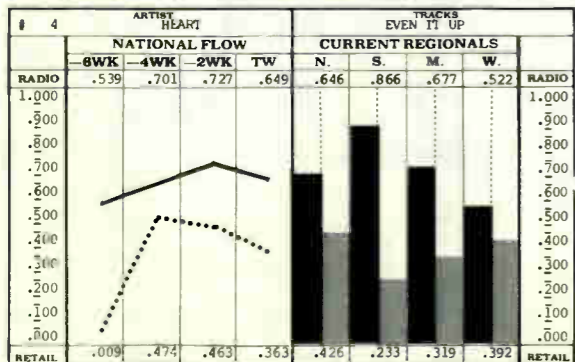

WALRUS! CENTERFOLD

RADIO
1.000 = Heavy airplay at all reporting stations
OF
RETAIL
Top 5 at all reporting stores.
.999 to .350 = Heavy airplay
.349 to .175 = Moderate airplay
.174 to .060 = Light airplay