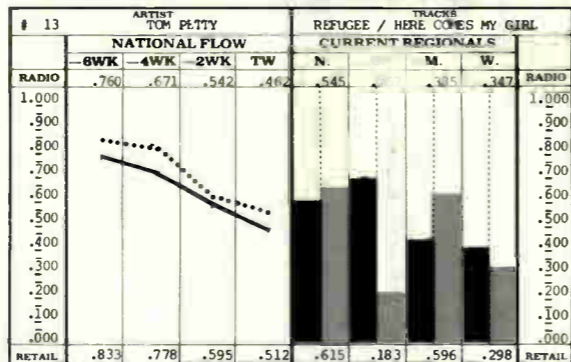

WALRUS! CENTERFOLD

RADIO
1.000 = Heavy airplay at all reporting stations
OF
RETAIL
Top 5 at all reporting stores.
.999 to .350 = Heavy airplay
.349 to .175 = Moderate airplay
.174 to .060 = Light airplay