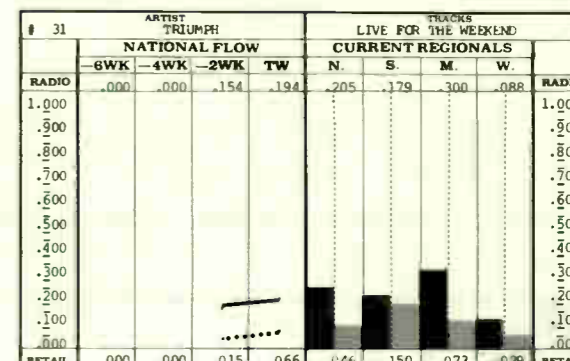

WALRUS! CENTERFOLD

RADIO
1.000 = Heavy airplay at all reporting stations
OF
RETAIL
Top 5 at all reporting stores.
.999 to .350 = Heavy airplay
.349 to .175 = Moderate airplay
.174 to .060 = Light airplay