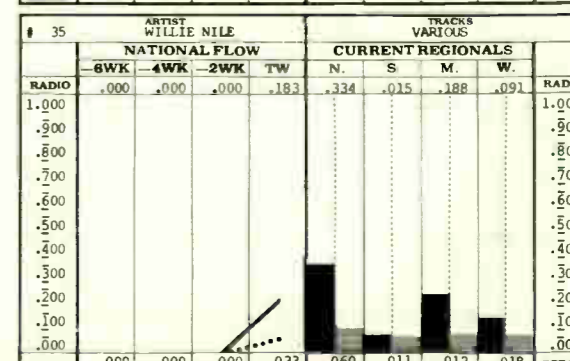

WALRUS! CENTERFOLD

RADIO
1.000 = Heavy airplay at all reporting stations
OF
RETAIL
Top 5 at all reporting stores.
.999 to .350 = Heavy airplay
.349 to .175 = Moderate airplay
.174 to .060 = Light airplay