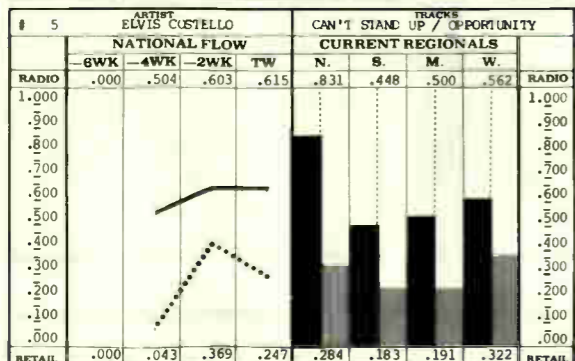

WALRUS! CENTERFOLD

RADIO
1.000 = Heavy airplay at all reporting stations
OF
RETAIL
Top 5 at all reporting stores.
.999 to .350 = Heavy airplay
.349 to .175 = Moderate airplay
.174 to .060 = Light airplay