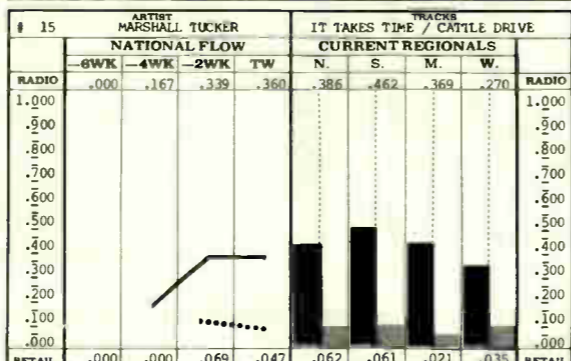

WALRUS! CENTERFOLD

RADIO
1.000 = Heavy airplay at all reporting stations
OF
RETAIL
Top 5 at all reporting stores.
.999 to .350 = Heavy airplay
.349 to .175 = Moderate airplay
.174 to .060 = Light airplay