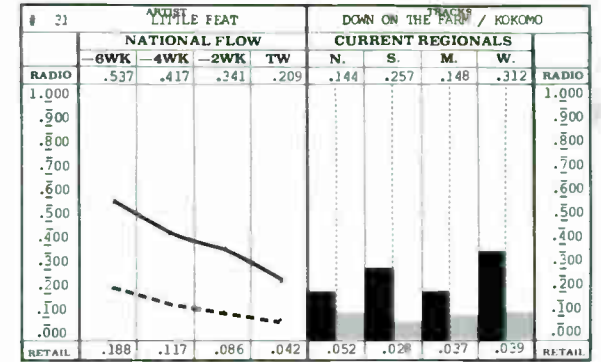

RETAIL'S TOP 15

.948 Pink Floyd	853 Pink Floyd	1 000 Pink Floyd	.863 Pink Floyd
.850 Tom Petty	.556 Eagles	.910 Tom Petty	.804 Tom Petty
.778 D. Fogelberg	.500 D. Fogelberg	.683 D. Fogelberg	.569 D. Fogelberg
.627 Eagles	.398 Tom Petty	.667 Rush	.471 Eagles
.375 The Clash	.333 M. Faithfull	.503 Eagles	.373 Rush
.327 J. Starship	.315 C. Mangione	.370 Styx	.366 The Clash
.320 Led Zeppelin	.315 Toto	.309 THE ROSE	.275 Styx
.314 THE ROSE	.306 Styx	.302 Off Broadway	.255 Ramones
.301 Styx	.287 Pretenders	.280 J. Geils Band	.242 Pretenders
.301 Neil Young	.259 Rush	.254 Led Zeppelin	.235 Pearl Harbor
.237 J. Geils Band	.222 THE ROSE	.243 Neil Young	.216 Fleetwood Mac
.218 Rush	.194 ZZ Top	.243 Pat Benatar	.203 Pat Benatar
.190 The Cars	.167 The Clash	.222 Nazareth	.196 Utopia
.187 Pretenders	.139 J. Starship	.220 The Clash	.150 C. Mangione
.150 Ramones	.139 Pat Benatar	.201 J. Starship	.144 The Specials
	.139 Fleetwood Mac		
	.139 Doug Sahn		

CHART ANALYSIS

BY GEORGE MEIER

One of the recurring themes from last year is the turntable hit. So many of the big radio records of last year did not generate comparable activity at the street level. Again we have to note a similar situation. Artists like J. Geils, Utopia, The Babys, ZZ Top and The Rockets have been out long enough to establish a pattern. As is obvious from the Centerfold, in their cases, radio is not translating to the street as well as one might like.

Last issue we pointed out that in spite of the decline of the big pre-Christmas records, Pink Floyd and Tom Petty, they continued as leaders largely because the powerful records needed to unseat them haven't materialized. That remains true this week too, although now there are some contenders which could establish the first truly 1980 chart. The last Quick Starter issue leads with strong starts for The Knack and Robin Trower. This front cover starts off with Linda Ronstadt, Heart and Elvis Costello, not to mention Zevon. All of these artists have the potential to alter the sound of radio.

Still, the Centerfold shows that Led Zeppelin, Starship, Fleetwood Mac, Little Feat and Blondie die hard. They maintain strength in a region or two which won't let go.

Regionally, some of the standard patterns remain in place. The Northeast, not unexpectedly, supports The Clash, The Pretenders, Steve Forbert and The Specials. The region also helps with The Romantics, but their strength is their Midwestern home turf. They even sell records there. Note the surprising top 10 sales position of Off Broadway in the Midwest.

Following last year's Southern development, hard rocking Styx is doing better in the South than the Midwest. Of course, ZZ Top's radio strength comes from the South.

The West sustains the NO NUKES album life and supports Pearl Harbor & The Explosions on radio and in the stores.

Finally, it's interesting to note how Rush's sales tend to tilt toward the West while Tom Petty's southern sales have never been comparable to his strength elsewhere.

WALRUS! CENTERFOLD

RADIO
1.000 = Heavy airplay at all reporting stations
or
RETAIL
Top 5 at all reporting stores.
.999 to .350 = Heavy airplay
.349 to .175 = Moderate airplay
.174 to .060 = Light airplay