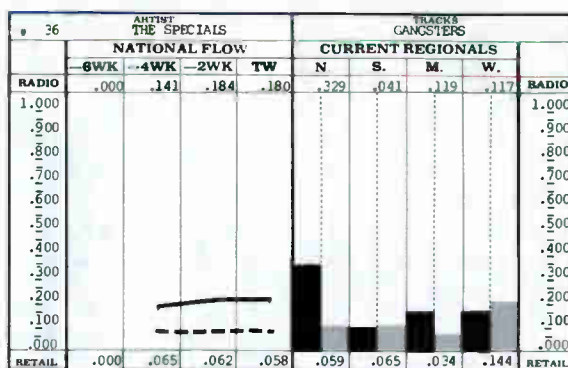

AEROSMITH	30
THE BABYS	10
PAT BENATAR	24
BLONDIE	37
THE CLASH	7

FAGLES	15
FLEETWOOD MAC	18
DAN FOGELBERG	5
STEVE FORBERT	33
HEART	6

J. GEILS BAND	3
JEFFERSON STARSHIP	13
PRETENDERS	12
LED ZEPPELIN	27
LITTLE FEAT	31

MAHOGANY RUSH	39
NAZARETH	19
NO NUKE	20
GARY NUMAN	23
PEARL HARBOR	34

TOM PETTY	2
FINK FLOYD	1
FRANKS	8
RAMONES	28
ROCKETS	17

THE ROMANTICS	16
LINDA RONSTADT	14
RUSH	9
SUE SAAD/NEXT	40
SHOOTING STAR	38

THE SPECIALS	36
311X	21
ROBIN TROWER	26
UFO	25
UTOPIA	4

SWINE WASH	32
YTC	35
NEIL YOUNG	29
WARREN ZEVON	21
ZZ TOP	11