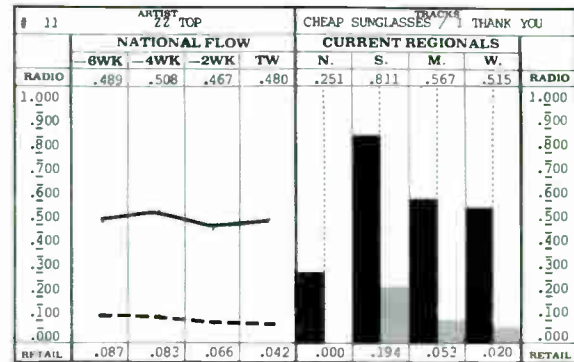

RETAIL'S TOP 15

.948 Pink Floyd	853 Pink Floyd	1 000 Pink Floyd	.863 Pink Floyd
.850 Tom Petty	.556 Eagles	.910 Tom Petty	.804 Tom Petty
.778 D. Fogelberg	.500 D. Fogelberg	.683 D. Fogelberg	.569 D. Fogelberg
.627 Eagles	.398 Tom Petty	.667 Rush	.471 Eagles
.375 The Clash	.333 M. Faithfull	.503 Eagles	.373 Rush
.327 J. Starship	.315 C. Mangione	.370 Styx	.366 The Clash
.320 Led Zeppelin	.315 Toto	.309 THE ROSE	.275 Styx
.314 THE ROSE	.306 Styx	.302 Off Broadway	.255 Ramones
.301 Styx	.287 Pretenders	.280 J. Geils Band	.242 Pretenders
.301 Neil Young	.259 Rush	.254 Led Zeppelin	.235 Pearl Harbor
.237 J. Geils Band	.222 THE ROSE	.243 Neil Young	.216 Fleetwood Mac
.218 Rush	.194 ZZ Top	.243 Pat Benatar	.203 Pat Benatar
.190 The Cars	.167 The Clash	.222 Nazareth	.196 Utopia
.187 Pretenders	.139 J. Starship	.220 The Clash	.150 C. Mangione
.150 Ramones	.139 Pat Benatar	.201 J. Starship	.144 The Specials
	.139 Fleetwood Mac		
	.139 Doug Sahn		

CHART ANALYSIS

BY GEORGE MEIER

One of the recurring themes from last year is the turntable hit. So many of the big radio records of last year did not generate comparable activity at the street level. Again we have to note a similar situation. Artists like J. Geils, Utopia, The Babys, ZZ Top and The Rockets have been out long enough to establish a pattern. As is obvious from the Centerfold, in their cases, radio is not translating to the street as well as one might like.

Last issue we pointed out that in spite of the decline of the big pre-Christmas records, Pink Floyd and Tom Petty, they continued as leaders largely because the powerful records needed to unseat them haven't materialized. That remains true this week too, although now there are some contenders which could establish the first truly 1980 chart. The last Quick Starter issue leads with strong starts for The Knack and Robin Trower. This front cover starts off with Linda Ronstadt, Heart and Elvis Costello, not to mention Zevon. All of these artists have the potential to alter the sound of radio.

Still, the Centerfold shows that Led Zeppelin, Starship, Fleetwood Mac, Little Feat and Blondie die hard. They maintain strength in a region or two which won't let go.

Regionally, some of the standard patterns remain in place. The Northeast, not unexpectedly, supports The Clash, The Pretenders, Steve Forbert and The Specials. The region also helps with The Romantics, but their strength is their Midwestern home turf. They even sell records there. Note the surprising top 10 sales position of Off Broadway in the Midwest.

Following last year's Southern development, hard rocking Styx is doing better in the South than the Midwest. Of course, ZZ Top's radio strength comes from the South.

The West sustains the NO NUKES album life and supports Pearl Harbor & The Explosions on radio and in the stores.

Finally, it's interesting to note how Rush's sales tend to tilt toward the West while Tom Petty's southern sales have never been comparable to his strength elsewhere.

WALRUS! CENTERFOLD

RADIO
1.000 = Heavy airplay at all reporting stations
or
RETAIL
Top 5 at all reporting stores.
.999 to .350 = Heavy airplay
.349 to .175 = Moderate airplay
.174 to .060 = Light airplay