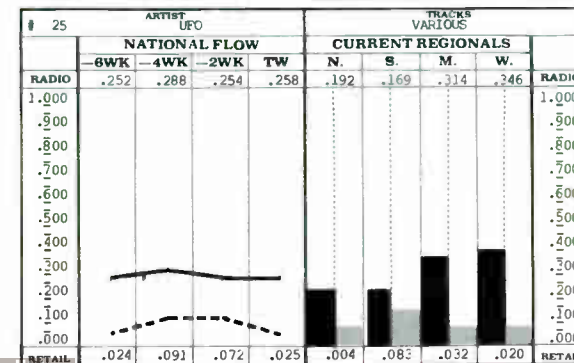

RETAIL'S TOP 15

.948 Pink Floyd	853 Pink Floyd	1 000 Pink Floyd	.863 Pink Floyd
.850 Tom Petty	.556 Eagles	.910 Tom Petty	.804 Tom Petty
.778 D. Fogelberg	.500 D. Fogelberg	.683 D. Fogelberg	.569 D. Fogelberg
.627 Eagles	.398 Tom Petty	.667 Rush	.471 Eagles
.375 The Clash	.333 M. Faithfull	.503 Eagles	.373 Rush
.327 J. Starship	.315 C. Mangione	.370 Styx	.366 The Clash
.320 Led Zeppelin	.315 Toto	.309 THE ROSE	.275 Styx
.314 THE ROSE	.306 Styx	.302 Off Broadway	.255 Ramones
.301 Styx	.287 Pretenders	.280 J. Geils Band	.242 Pretenders
.301 Neil Young	.259 Rush	.254 Led Zeppelin	.235 Pearl Harbor
.237 J. Geils Band	.222 THE ROSE	.243 Neil Young	.216 Fleetwood Mac
.218 Rush	.194 ZZ Top	.243 Pat Benatar	.203 Pat Benatar
.190 The Cars	.167 The Clash	.222 Nazareth	.196 Utopia
.187 Pretenders	.139 J. Starship	.220 The Clash	.150 C. Mangione
.150 Ramones	.139 Pat Benatar	.201 J. Starship	.144 The Specials
	.139 Fleetwood Mac		
	.139 Doug Sahn		

CHART ANALYSIS

BY GEORGE MEIER

One of the recurring themes from last year is the turntable hit. So many of the big radio records of last year did not generate comparable activity at the street level. Again we have to note a similar situation. Artists like J. Geils, Utopia, The Babys, ZZ Top and The Rockets have been out long enough to establish a pattern. As is obvious from the Centerfold, in their cases, radio is not translating to the street as well as one might like.

Last issue we pointed out that in spite of the decline of the big pre-Christmas records, Pink Floyd and Tom Petty, they continued as leaders largely because the powerful records needed to unseat them haven't materialized. That remains true this week too, although now there are some contenders which could establish the first truly 1980 chart. The last Quick Starter issue leads with strong starts for The Knack and Robin Trower. This front cover starts off with Linda Ronstadt, Heart and Elvis Costello, not to mention Zevon. All of these artists have the potential to alter the sound of radio.

Still, the Centerfold shows that Led Zeppelin, Starship, Fleetwood Mac, Little Feat and Blondie die hard. They maintain strength in a region or two which won't let go.

Regionally, some of the standard patterns remain in place. The Northeast, not unexpectedly, supports The Clash, The Pretenders, Steve Forbert and The Specials. The region also helps with The Romantics, but their strength is their Midwestern home turf. They even sell records there. Note the surprising top 10 sales position of Off Broadway in the Midwest.

Following last year's Southern development, hard rocking Styx is doing better in the South than the Midwest. Of course, ZZ Top's radio strength comes from the South.

The West sustains the NO NUKES album life and supports Pearl Harbor & The Explosions on radio and in the stores.

Finally, it's interesting to note how Rush's sales tend to tilt toward the West while Tom Petty's southern sales have never been comparable to his strength elsewhere.

WALRUS! CENTERFOLD

RADIO
1.000 = Heavy airplay at all reporting stations
or
RETAIL
Top 5 at all reporting stores.
.999 to .350 = Heavy airplay
.349 to .175 = Moderate airplay
.174 to .060 = Light airplay