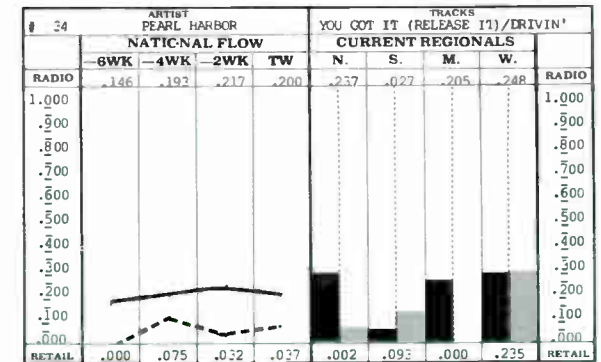

RETAIL'S TOP 15

.948 Pink Floyd	853 Pink Floyd	1 000 Pink Floyd	.863 Pink Floyd
.850 Tom Petty	.556 Eagles	.910 Tom Petty	.804 Tom Petty
.778 D. Fogelberg	.500 D. Fogelberg	.683 D. Fogelberg	.569 D. Fogelberg
.627 Eagles	.398 Tom Petty	.667 Rush	.471 Eagles
.375 The Clash	.333 M. Faithfull	.503 Eagles	.373 Rush
.327 J. Starship	.315 C. Mangione	.370 Styx	.366 The Clash
.320 Led Zeppelin	.315 Toto	.309 THE ROSE	.275 Styx
.314 THE ROSE	.306 Styx	.302 Off Broadway	.255 Ramones
.301 Styx	.287 Pretenders	.280 J. Geils Band	.242 Pretenders
.301 Neil Young	.259 Rush	.254 Led Zeppelin	.235 Pearl Harbor
.237 J. Geils Band	.222 THE ROSE	.243 Neil Young	.216 Fleetwood Mac
.218 Rush	.194 ZZ Top	.243 Pat Benatar	.203 Pat Benatar
.190 The Cars	.167 The Clash	.222 Nazareth	.196 Utopia
.187 Pretenders	.139 J. Starship	.220 The Clash	.150 C. Mangione
.150 Ramones	.139 Pat Benatar	.201 J. Starship	.144 The Specials
	.139 Fleetwood Mac		
	.139 Doug Sahn		

CHART ANALYSIS

BY GEORGE MEIER

One of the recurring themes from last year is the turntable hit. So many of the big radio records of last year did not generate comparable activity at the street level. Again we have to note a similar situation. Artists like J. Geils, Utopia, The Babys, ZZ Top and The Rockets have been out long enough to establish a pattern. As is obvious from the Centerfold, in their cases, radio is not translating to the street as well as one might like.

Last issue we pointed out that in spite of the decline of the big pre-Christmas records, Pink Floyd and Tom Petty, they continued as leaders largely because the powerful records needed to unseat them haven't materialized. That remains true this week too, although now there are some contenders which could establish the first truly 1980 chart. The last Quick Starter issue leads with strong starts for The Knack and Robin Trower. This front cover starts off with Linda Ronstadt, Heart and Elvis Costello, not to mention Zevon. All of these artists have the potential to alter the sound of radio.

Still, the Centerfold shows that Led Zeppelin, Starship, Fleetwood Mac, Little Feat and Blondie die hard. They maintain strength in a region or two which won't let go.

Regionally, some of the standard patterns remain in place. The Northeast, not unexpectedly, supports The Clash, The Pretenders, Steve Forbert and The Specials. The region also helps with The Romantics, but their strength is their Midwestern home turf. They even sell records there. Note the surprising top 10 sales position of Off Broadway in the Midwest.

Following last year's Southern development, hard rocking Styx is doing better in the South than the Midwest. Of course, ZZ Top's radio strength comes from the South.

The West sustains the NO NUKES album life and supports Pearl Harbor & The Explosions on radio and in the stores.

Finally, it's interesting to note how Rush's sales tend to tilt toward the West while Tom Petty's southern sales have never been comparable to his strength elsewhere.

WALRUS! CENTERFOLD

RADIO
1.000 = Heavy airplay at all reporting stations
or
RETAIL
Top 5 at all reporting stores.
.999 to .350 = Heavy airplay
.349 to .175 = Moderate airplay
.174 to .060 = Light airplay