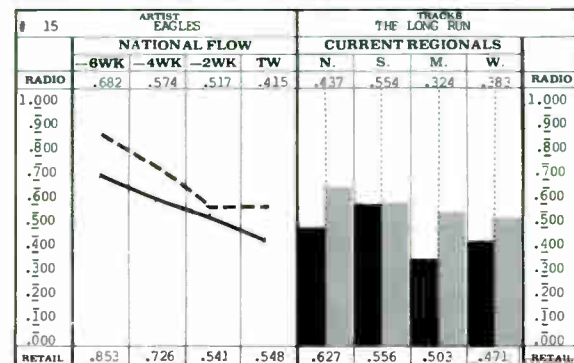

RETAIL'S TOP 15

.948 Pink Floyd	853 Pink Floyd	1 000 Pink Floyd	.863 Pink Floyd
.850 Tom Petty	.556 Eagles	.910 Tom Petty	.804 Tom Petty
.778 D. Fogelberg	.500 D. Fogelberg	.683 D. Fogelberg	.569 D. Fogelberg
.627 Eagles	.398 Tom Petty	.667 Rush	.471 Eagles
.375 The Clash	.333 M. Faithfull	.503 Eagles	.373 Rush
.327 J. Starship	.315 C. Mangione	.370 Styx	.366 The Clash
.320 Led Zeppelin	.315 Toto	.309 THE ROSE	.275 Styx
.314 THE ROSE	.306 Styx	.302 Off Broadway	.255 Ramones
.301 Styx	.287 Pretenders	.280 J. Geils Band	.242 Pretenders
.301 Neil Young	.259 Rush	.254 Led Zeppelin	.235 Pearl Harbor
.237 J. Geils Band	.222 THE ROSE	.243 Neil Young	.216 Fleetwood Mac
.218 Rush	.194 ZZ Top	.243 Pat Benatar	.203 Pat Benatar
.190 The Cars	.167 The Clash	.222 Nazareth	.196 Utopia
.187 Pretenders	.139 J. Starship	.220 The Clash	.150 C. Mangione
.150 Ramones	.139 Pat Benatar	.201 J. Starship	.144 The Specials
	.139 Fleetwood Mac		
	.139 Doug Sahn		

CHART ANALYSIS

BY GEORGE MEIER

One of the recurring themes from last year is the turntable hit. So many of the big radio records of last year did not generate comparable activity at the street level. Again we have to note a similar situation. Artists like J. Geils, Utopia, The Babys, ZZ Top and The Rockets have been out long enough to establish a pattern. As is obvious from the Centerfold, in their cases, radio is not translating to the street as well as one might like.

Last issue we pointed out that in spite of the decline of the big pre-Christmas records, Pink Floyd and Tom Petty, they continued as leaders largely because the powerful records needed to unseat them haven't materialized. That remains true this week too, although now there are some contenders which could establish the first truly 1980 chart. The last Quick Starter issue leads with strong starts for The Knack and Robin Trower. This front cover starts off with Linda Ronstadt, Heart and Elvis Costello, not to mention Zevon. All of these artists have the potential to alter the sound of radio.

Still, the Centerfold shows that Led Zeppelin, Starship, Fleetwood Mac, Little Feat and Blondie die hard. They maintain strength in a region or two which won't let go.

Regionally, some of the standard patterns remain in place. The Northeast, not unexpectedly, supports The Clash, The Pretenders, Steve Forbert and The Specials. The region also helps with The Romantics, but their strength is their Midwestern home turf. They even sell records there. Note the surprising top 10 sales position of Off Broadway in the Midwest.

Following last year's Southern development, hard rocking Styx is doing better in the South than the Midwest. Of course, ZZ Top's radio strength comes from the South.

The West sustains the NO NUKES album life and supports Pearl Harbor & The Explosions on radio and in the stores.

Finally, it's interesting to note how Rush's sales tend to tilt toward the West while Tom Petty's southern sales have never been comparable to his strength elsewhere.

WALRUS! CENTERFOLD

RADIO
1.000 = Heavy airplay at all reporting stations
or
RETAIL
Top 5 at all reporting stores.
.999 to .350 = Heavy airplay
.349 to .175 = Moderate airplay
.174 to .060 = Light airplay