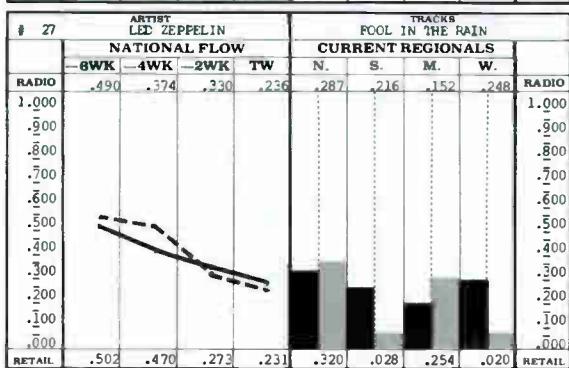

AEROSMITH	30
THE BABYS	10
PAT BENATAR	24
BLONDIE	37
THE CLASH	7

FAGLES	15
FLEETWOOD MAC	18
DAN FOGELBERG	5
STEVE FORBERT	33
HEART	6

J. GEILS BAND	3
JEFFERSON STARSHIP	13
PRETENDERS	12
LED ZEPPELIN	27
LITTLE FEAT	31

MAHOGANY RUSH	39
NAZARETH	19
NO NUKE	20
GARY NUMAN	23
PEARL HARBOR	34

TOM PETTY	2
FINK FLOYD	1
FRANKS	8
RAMONES	28
ROCKETS	17

THE ROMANTICS	16
LINDA RONSTADT	14
RUSH	9
SUE SAAD/NEXT	40
SHOOTING STAR	38

THE SPECIALS	36
311X	21
ROBIN TROWER	26
UFO	25
UTOPIA	4

SWINE WASH	32
YTC	35
NEIL YOUNG	29
WARREN ZEVON	21
ZZ TOP	11