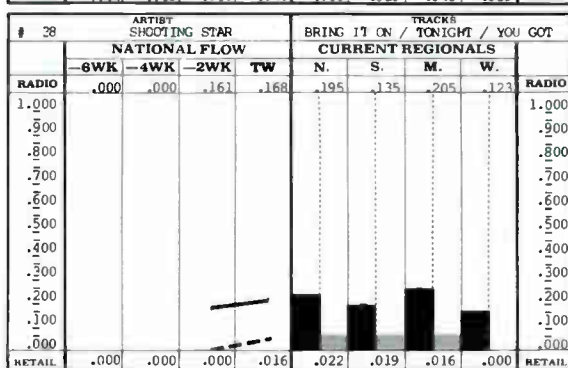

AEROSMITH	30
THE BABYS	10
PAT BENATAR	24
BLONDIE	37
THE CLASH	7

FAGLES	15
FLEETWOOD MAC	18
DAN FOGELBERG	5
STEVE FORBERT	33
HEART	6

J. GEILS BAND	3
JEFFERSON STARSHIP	13
PRETENDERS	12
LED ZEPPELIN	27
LITTLE FEAT	31

MAHOGANY RUSH	39
NAZARETH	19
NO NUKE	20
GARY NUMAN	23
PEARL HARBOR	34

TOM PETTY	2
FINK FLOYD	1
FRANKS	8
RAMONES	28
ROCKETS	17

THE ROMANTICS	16
LINDA RONSTADT	14
RUSH	9
SUE SAAD/NEXT	40
SHOOTING STAR	38

THE SPECIALS	36
311X	21
ROBIN TROWER	26
UFO	25
UTOPIA	4

SWINE WASH	32
YTC	35
NEIL YOUNG	29
WARREN ZEVON	21
ZZ TOP	11