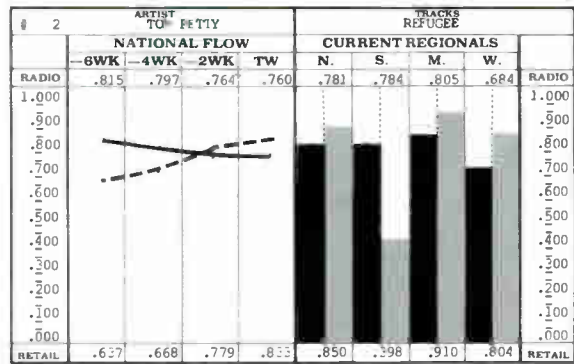

RETAIL'S TOP 15

.948 Pink Floyd	853 Pink Floyd	1 000 Pink Floyd	.863 Pink Floyd
.850 Tom Petty	.556 Eagles	.910 Tom Petty	.804 Tom Petty
.778 D. Fogelberg	.500 D. Fogelberg	.683 D. Fogelberg	.569 D. Fogelberg
.627 Eagles	.398 Tom Petty	.667 Rush	.471 Eagles
.375 The Clash	.333 M. Faithfull	.503 Eagles	.373 Rush
.327 J. Starship	.315 C. Mangione	.370 Styx	.366 The Clash
.320 Led Zeppelin	.315 Toto	.309 THE ROSE	.275 Styx
.314 THE ROSE	.306 Styx	.302 Off Broadway	.255 Ramones
.301 Styx	.287 Pretenders	.280 J. Geils Band	.242 Pretenders
.301 Neil Young	.259 Rush	.254 Led Zeppelin	.235 Pearl Harbor
.237 J. Geils Band	.222 THE ROSE	.243 Neil Young	.216 Fleetwood Mac
.218 Rush	.194 ZZ Top	.243 Pat Benatar	.203 Pat Benatar
.190 The Cars	.167 The Clash	.222 Nazareth	.196 Utopia
.187 Pretenders	.139 J. Starship	.220 The Clash	.150 C. Mangione
.150 Ramones	.139 Pat Benatar	.201 J. Starship	.144 The Specials
	.139 Fleetwood Mac		
	.139 Doug Sahn		

CHART ANALYSIS

BY GEORGE MEIER

One of the recurring themes from last year is the turntable hit. So many of the big radio records of last year did not generate comparable activity at the street level. Again we have to note a similar situation. Artists like J. Geils, Utopia, The Babys, ZZ Top and The Rockets have been out long enough to establish a pattern. As is obvious from the Centerfold, in their cases, radio is not translating to the street as well as one might like.

Last issue we pointed out that in spite of the decline of the big pre-Christmas records, Pink Floyd and Tom Petty, they continued as leaders largely because the powerful records needed to unseat them haven't materialized. That remains true this week too, although now there are some contenders which could establish the first truly 1980 chart. The last Quick Starter issue leads with strong starts for The Knack and Robin Trower. This front cover starts off with Linda Ronstadt, Heart and Elvis Costello, not to mention Zevon. All of these artists have the potential to alter the sound of radio.

Still, the Centerfold shows that Led Zeppelin, Starship, Fleetwood Mac, Little Feat and Blondie die hard. They maintain strength in a region or two which won't let go.

Regionally, some of the standard patterns remain in place. The Northeast, not unexpectedly, supports The Clash, The Pretenders, Steve Forbert and The Specials. The region also helps with The Romantics, but their strength is their Midwestern home turf. They even sell records there. Note the surprising top 10 sales position of Off Broadway in the Midwest.

Following last year's Southern development, hard rocking Styx is doing better in the South than the Midwest. Of course, ZZ Top's radio strength comes from the South.

The West sustains the NO NUKES album life and supports Pearl Harbor & The Explosions on radio and in the stores.

Finally, it's interesting to note how Rush's sales tend to tilt toward the West while Tom Petty's southern sales have never been comparable to his strength elsewhere.

WALRUS! CENTERFOLD

RADIO
1.000 = Heavy airplay at all reporting stations
or
RETAIL
Top 5 at all reporting stores.
.999 to .350 = Heavy airplay
.349 to .175 = Moderate airplay
.174 to .060 = Light airplay