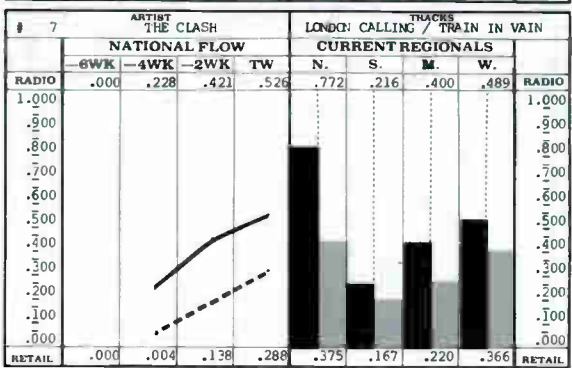

AEROSMITH	30
THE BABYS	10
PAT BENATAR	24
BLONDIE	37
THE CLASH	7

FAGLES	15
FLEETWOOD MAC	18
DAN FOGELBERG	5
STEVE FORBERT	33
HEART	6

J. GEILS BAND	3
JEFFERSON STARSHIP	13
PRETENDERS	12
LED ZEPPELIN	27
LITTLE FEAT	31

MAHOGANY RUSH	39
NAZARETH	19
NO NUKE	20
GARY NUMAN	23
PEARL HARBOR	34

TOM PETTY	2
FINK FLOYD	1
FRANKS	8
RAMONES	28
ROCKETS	17

THE ROMANTICS	16
LINDA RONSTADT	14
RUSH	9
SUE SAAD/NEXT	40
SHOOTING STAR	38

THE SPECIALS	36
311X	21
ROBIN TROWER	26
UFO	25
UTOPIA	4

SWINE WASH	32
YTC	35
NEIL YOUNG	29
WARREN ZEVON	21
ZZ TOP	11