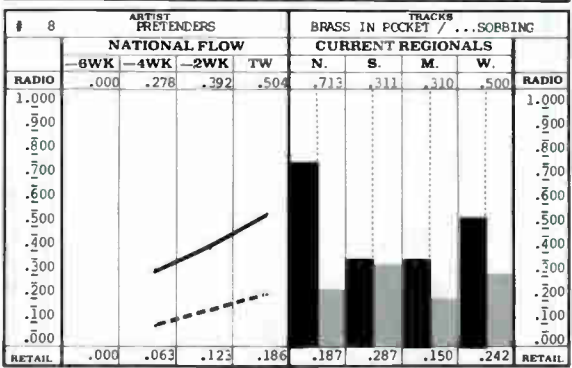

AEROSMITH	30
THE BABYS	10
PAT BENATAR	24
BLONDIE	37
THE CLASH	7

FAGLES	15
FLEETWOOD MAC	18
DAN FOGELBERG	5
STEVE FORBERT	33
HEART	6

J. GEILS BAND	3
JEFFERSON STARSHIP	13
PRETENDERS	12
LED ZEPPELIN	27
LITTLE FEAT	31

MAHOGANY RUSH	39
NAZARETH	19
NO NUKE	20
GARY NUMAN	23
PEARL HARBOR	34

TOM PETTY	2
FINK FLOYD	1
FRANKS	8
RAMONES	28
ROCKETS	17

THE ROMANTICS	16
LINDA RONSTADT	14
RUSH	9
SUE SAAD/NEXT	40
SHOOTING STAR	38

THE SPECIALS	36
311X	21
ROBIN TROWER	26
UFO	25
UTOPIA	4

SWINE WASH	32
YTC	35
NEIL YOUNG	29
WARREN ZEVON	21
ZZ TOP	11