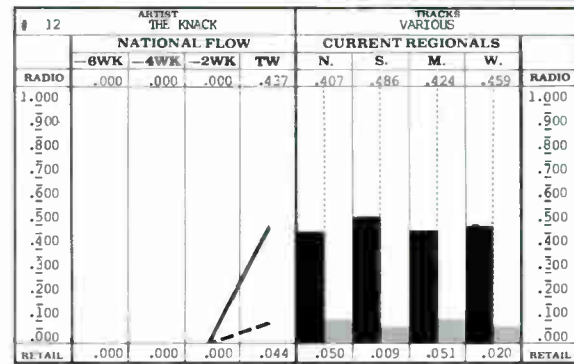

RETAIL'S TOP 15

.948 Pink Floyd	853 Pink Floyd	1 000 Pink Floyd	.863 Pink Floyd
.850 Tom Petty	.556 Eagles	.910 Tom Petty	.804 Tom Petty
.778 D. Fogelberg	.500 D. Fogelberg	.683 D. Fogelberg	.569 D. Fogelberg
.627 Eagles	.398 Tom Petty	.667 Rush	.471 Eagles
.375 The Clash	.333 M. Faithfull	.503 Eagles	.373 Rush
.327 J. Starship	.315 C. Mangione	.370 Styx	.366 The Clash
.320 Led Zeppelin	.315 Toto	.309 THE ROSE	.275 Styx
.314 THE ROSE	.306 Styx	.302 Off Broadway	.255 Ramones
.301 Styx	.287 Pretenders	.280 J. Geils Band	.242 Pretenders
.301 Neil Young	.259 Rush	.254 Led Zeppelin	.235 Pearl Harbor
.237 J. Geils Band	.222 THE ROSE	.243 Neil Young	.216 Fleetwood Mac
.218 Rush	.194 ZZ Top	.243 Pat Benatar	.203 Pat Benatar
.190 The Cars	.167 The Clash	.222 Nazareth	.196 Utopia
.187 Pretenders	.139 J. Starship	.220 The Clash	.150 C. Mangione
.150 Ramones	.139 Pat Benatar	.201 J. Starship	.144 The Specials
	.139 Fleetwood Mac		
	.139 Doug Sahn		

CHART ANALYSIS

BY GEORGE MEIER

One of the recurring themes from last year is the turntable hit. So many of the big radio records of last year did not generate comparable activity at the street level. Again we have to note a similar situation. Artists like J. Geils, Utopia, The Babys, ZZ Top and The Rockets have been out long enough to establish a pattern. As is obvious from the Centerfold, in their cases, radio is not translating to the street as well as one might like.

Last issue we pointed out that in spite of the decline of the big pre-Christmas records, Pink Floyd and Tom Petty, they continued as leaders largely because the powerful records needed to unseat them haven't materialized. That remains true this week too, although now there are some contenders which could establish the first truly 1980 chart. The last Quick Starter issue leads with strong starts for The Knack and Robin Trower. This front cover starts off with Linda Ronstadt, Heart and Elvis Costello, not to mention Zevon. All of these artists have the potential to alter the sound of radio.

Still, the Centerfold shows that Led Zeppelin, Starship, Fleetwood Mac, Little Feat and Blondie die hard. They maintain strength in a region or two which won't let go.

Regionally, some of the standard patterns remain in place. The Northeast, not unexpectedly, supports The Clash, The Pretenders, Steve Forbert and The Specials. The region also helps with The Romantics, but their strength is their Midwestern home turf. They even sell records there. Note the surprising top 10 sales position of Off Broadway in the Midwest.

Following last year's Southern development, hard rocking Styx is doing better in the South than the Midwest. Of course, ZZ Top's radio strength comes from the South.

The West sustains the NO NUKES album life and supports Pearl Harbor & The Explosions on radio and in the stores.

Finally, it's interesting to note how Rush's sales tend to tilt toward the West while Tom Petty's southern sales have never been comparable to his strength elsewhere.

WALRUS! CENTERFOLD

RADIO
1.000 = Heavy airplay at all reporting stations
or
RETAIL
Top 5 at all reporting stores.
.999 to .350 = Heavy airplay
.349 to .175 = Moderate airplay
.174 to .060 = Light airplay