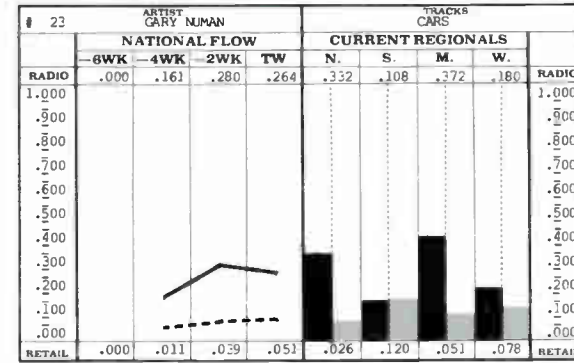

RETAIL'S TOP 15

.948 Pink Floyd	853 Pink Floyd	1 000 Pink Floyd	.863 Pink Floyd
.850 Tom Petty	.556 Eagles	.910 Tom Petty	.804 Tom Petty
.778 D. Fogelberg	.500 D. Fogelberg	.683 D. Fogelberg	.569 D. Fogelberg
.627 Eagles	.398 Tom Petty	.667 Rush	.471 Eagles
.375 The Clash	.333 M. Faithfull	.503 Eagles	.373 Rush
.327 J. Starship	.315 C. Mangione	.370 Styx	.366 The Clash
.320 Led Zeppelin	.315 Toto	.309 THE ROSE	.275 Styx
.314 THE ROSE	.306 Styx	.302 Off Broadway	.255 Ramones
.301 Styx	.287 Pretenders	.280 J. Geils Band	.242 Pretenders
.301 Neil Young	.259 Rush	.254 Led Zeppelin	.235 Pearl Harbor
.237 J. Geils Band	.222 THE ROSE	.243 Neil Young	.216 Fleetwood Mac
.218 Rush	.194 ZZ Top	.243 Pat Benatar	.203 Pat Benatar
.190 The Cars	.167 The Clash	.222 Nazareth	.196 Utopia
.187 Pretenders	.139 J. Starship	.220 The Clash	.150 C. Mangione
.150 Ramones	.139 Pat Benatar	.201 J. Starship	.144 The Specials
	.139 Fleetwood Mac		
	.139 Doug Sahn		

CHART ANALYSIS

BY GEORGE MEIER

One of the recurring themes from last year is the turntable hit. So many of the big radio records of last year did not generate comparable activity at the street level. Again we have to note a similar situation. Artists like J. Geils, Utopia, The Babys, ZZ Top and The Rockets have been out long enough to establish a pattern. As is obvious from the Centerfold, in their cases, radio is not translating to the street as well as one might like.

Last issue we pointed out that in spite of the decline of the big pre-Christmas records, Pink Floyd and Tom Petty, they continued as leaders largely because the powerful records needed to unseat them haven't materialized. That remains true this week too, although now there are some contenders which could establish the first truly 1980 chart. The last Quick Starter issue leads with strong starts for The Knack and Robin Trower. This front cover starts off with Linda Ronstadt, Heart and Elvis Costello, not to mention Zevon. All of these artists have the potential to alter the sound of radio.

Still, the Centerfold shows that Led Zeppelin, Starship, Fleetwood Mac, Little Feat and Blondie die hard. They maintain strength in a region or two which won't let go.

Regionally, some of the standard patterns remain in place. The Northeast, not unexpectedly, supports The Clash, The Pretenders, Steve Forbert and The Specials. The region also helps with The Romantics, but their strength is their Midwestern home turf. They even sell records there. Note the surprising top 10 sales position of Off Broadway in the Midwest.

Following last year's Southern development, hard rocking Styx is doing better in the South than the Midwest. Of course, ZZ Top's radio strength comes from the South.

The West sustains the NO NUKES album life and supports Pearl Harbor & The Explosions on radio and in the stores.

Finally, it's interesting to note how Rush's sales tend to tilt toward the West while Tom Petty's southern sales have never been comparable to his strength elsewhere.

WALRUS! CENTERFOLD

RADIO
1.000 = Heavy airplay at all reporting stations
or
RETAIL
Top 5 at all reporting stores.
.999 to .350 = Heavy airplay
.349 to .175 = Moderate airplay
.174 to .060 = Light airplay