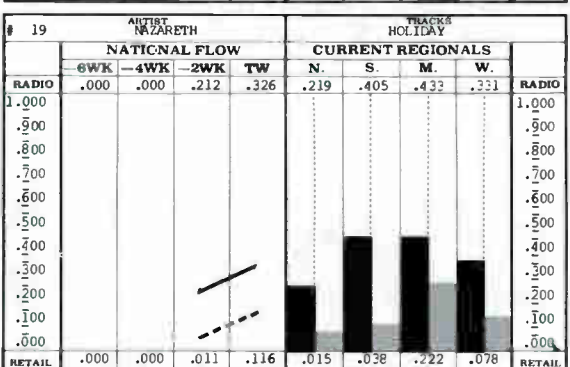

AEROSMITH	30
THE BABYS	10
PAT BENATAR	24
BLONDIE	37
THE CLASH	7

FAGLES	15
FLEETWOOD MAC	18
DAN FOGELBERG	5
STEVE FORBERT	33
HEART	6

J. GEILS BAND	3
JEFFERSON STARSHIP	13
PRETENDERS	12
LED ZEPPELIN	27
LITTLE FEAT	31

MAHOGANY RUSH	39
NAZARETH	19
NO NUKE	20
GARY NUMAN	23
PEARL HARBOR	34

TOM PETTY	2
FINK FLOYD	1
FRANKS	8
RAMONES	28
ROCKETS	17

THE ROMANTICS	16
LINDA RONSTADT	14
RUSH	9
SUE SAAD/NEXT	40
SHOOTING STAR	38

THE SPECIALS	36
311X	21
ROBIN TROWER	26
UFO	25
UTOPIA	4

SWINE WASH	32
YTC	35
NEIL YOUNG	29
WARREN ZEVON	21
ZZ TOP	11