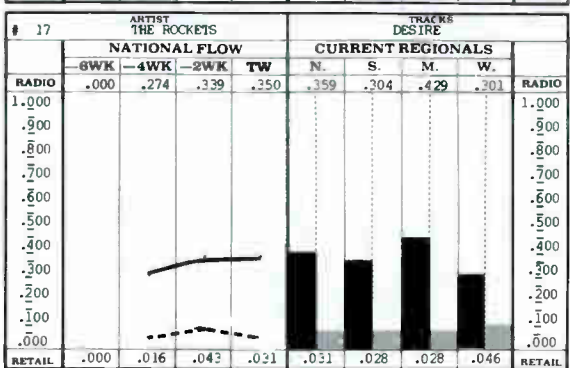

AEROSMITH	30
THE BABYS	10
PAT BENATAR	24
BLONDIE	37
THE CLASH	7

FAGLES	15
FLEETWOOD MAC	18
DAN FOGELBERG	5
STEVE FORBERT	33
HEART	6

J. GEILS BAND	3
JEFFERSON STARSHIP	13
PRETENDERS	12
LED ZEPPELIN	27
LITTLE FEAT	31

MAHOGANY RUSH	39
NAZARETH	19
NO NUKE	20
GARY NUMAN	23
PEARL HARBOR	34

TOM PETTY	2
FINK FLOYD	1
FRANKS	8
RAMONES	28
ROCKETS	17

THE ROMANTICS	16
LINDA RONSTADT	14
RUSH	9
SUE SAAD/NEXT	40
SHOOTING STAR	38

THE SPECIALS	36
311X	21
ROBIN TROWER	26
UFO	25
UTOPIA	4

SWINE WASH	32
YTC	35
NEIL YOUNG	29
WARREN ZEVON	21
ZZ TOP	11