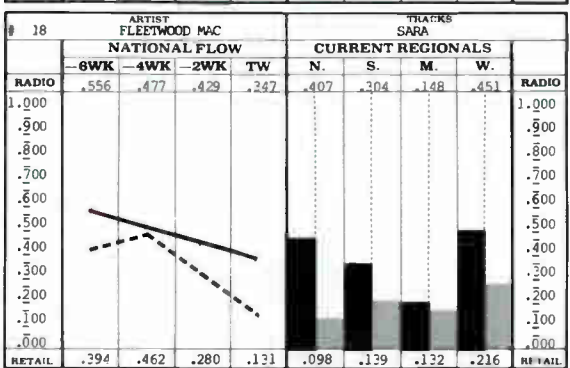

AEROSMITH	30
THE BABYS	10
PAT BENATAR	24
BLONDIE	37
THE CLASH	7

FAGLES	15
FLEETWOOD MAC	18
DAN FOGELBERG	5
STEVE FORBERT	33
HEART	6

J. GEILS BAND	3
JEFFERSON STARSHIP	13
PRETENDERS	12
LED ZEPPELIN	27
LITTLE FEAT	31

MAHOGANY RUSH	39
NAZARETH	19
NO NUKE	20
GARY NUMAN	23
PEARL HARBOR	34

TOM PETTY	2
FINK FLOYD	1
FRANKS	8
RAMONES	28
ROCKETS	17

THE ROMANTICS	16
LINDA RONSTADT	14
RUSH	9
SUE SAAD/NEXT	40
SHOOTING STAR	38

THE SPECIALS	36
311X	21
ROBIN TROWER	26
UFO	25
UTOPIA	4

SWINE WASH	32
YTC	35
NEIL YOUNG	29
WARREN ZEVON	21
ZZ TOP	11