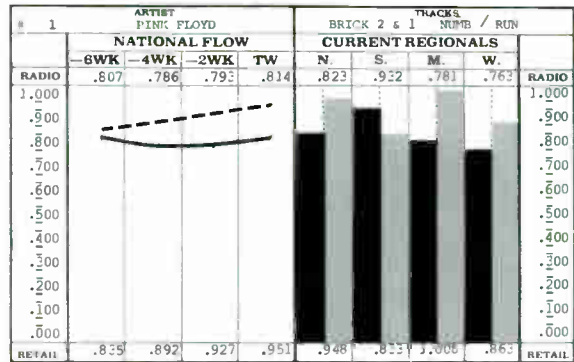

RETAIL'S TOP 15

.948 Pink Floyd	853 Pink Floyd	1 000 Pink Floyd	.863 Pink Floyd
.850 Tom Petty	.556 Eagles	.910 Tom Petty	.804 Tom Petty
.778 D. Fogelberg	.500 D. Fogelberg	.683 D. Fogelberg	.569 D. Fogelberg
.627 Eagles	.398 Tom Petty	.667 Rush	.471 Eagles
.375 The Clash	.333 M. Faithfull	.503 Eagles	.373 Rush
.327 J. Starship	.315 C. Mangione	.370 Styx	.366 The Clash
.320 Led Zeppelin	.315 Toto	.309 THE ROSE	.275 Styx
.314 THE ROSE	.306 Styx	.302 Off Broadway	.255 Ramones
.301 Styx	.287 Pretenders	.280 J. Geils Band	.242 Pretenders
.301 Neil Young	.259 Rush	.254 Led Zeppelin	.235 Pearl Harbor
.237 J. Geils Band	.222 THE ROSE	.243 Neil Young	.216 Fleetwood Mac
.218 Rush	.194 ZZ Top	.243 Pat Benatar	.203 Pat Benatar
.190 The Cars	.167 The Clash	.222 Nazareth	.196 Utopia
.187 Pretenders	.139 J. Starship	.220 The Clash	.150 C. Mangione
.150 Ramones	.139 Pat Benatar	.201 J. Starship	.144 The Specials
	.139 Fleetwood Mac		
	.139 Doug Sahn		

CHART ANALYSIS

BY GEORGE MEIER

One of the recurring themes from last year is the turntable hit. So many of the big radio records of last year did not generate comparable activity at the street level. Again we have to note a similar situation. Artists like J. Geils, Utopia, The Babys, ZZ Top and The Rockets have been out long enough to establish a pattern. As is obvious from the Centerfold, in their cases, radio is not translating to the street as well as one might like.

Last issue we pointed out that in spite of the decline of the big pre-Christmas records, Pink Floyd and Tom Petty, they continued as leaders largely because the powerful records needed to unseat them haven't materialized. That remains true this week too, although now there are some contenders which could establish the first truly 1980 chart. The last Quick Starter issue leads with strong starts for The Knack and Robin Trower. This front cover starts off with Linda Ronstadt, Heart and Elvis Costello, not to mention Zevon. All of these artists have the potential to alter the sound of radio.

Still, the Centerfold shows that Led Zeppelin, Starship, Fleetwood Mac, Little Feat and Blondie die hard. They maintain strength in a region or two which won't let go.

Regionally, some of the standard patterns remain in place. The Northeast, not unexpectedly, supports The Clash, The Pretenders, Steve Forbert and The Specials. The region also helps with The Romantics, but their strength is their Midwestern home turf. They even sell records there. Note the surprising top 10 sales position of Off Broadway in the Midwest.

Following last year's Southern development, hard rocking Styx is doing better in the South than the Midwest. Of course, ZZ Top's radio strength comes from the South.

The West sustains the NO NUKES album life and supports Pearl Harbor & The Explosions on radio and in the stores.

Finally, it's interesting to note how Rush's sales tend to tilt toward the West while Tom Petty's southern sales have never been comparable to his strength elsewhere.

WALRUS! CENTERFOLD

RADIO
1.000 = Heavy airplay at all reporting stations
or
RETAIL
Top 5 at all reporting stores.
.999 to .350 = Heavy airplay
.349 to .175 = Moderate airplay
.174 to .060 = Light airplay