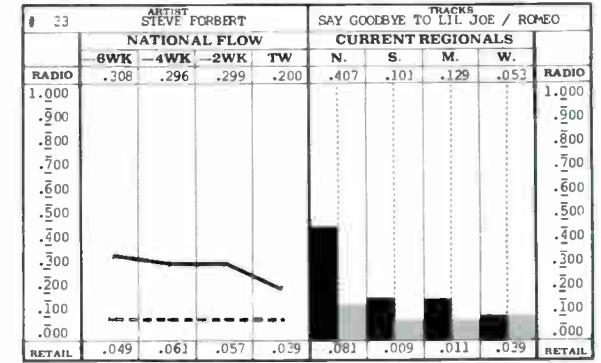

RETAIL'S TOP 15

.948 Pink Floyd	853 Pink Floyd	1 000 Pink Floyd	.863 Pink Floyd
.850 Tom Petty	.556 Eagles	.910 Tom Petty	.804 Tom Petty
.778 D. Fogelberg	.500 D. Fogelberg	.683 D. Fogelberg	.569 D. Fogelberg
.627 Eagles	.398 Tom Petty	.667 Rush	.471 Eagles
.375 The Clash	.333 M. Faithfull	.503 Eagles	.373 Rush
.327 J. Starship	.315 C. Mangione	.370 Styx	.366 The Clash
.320 Led Zeppelin	.315 Toto	.309 THE ROSE	.275 Styx
.314 THE ROSE	.306 Styx	.302 Off Broadway	.255 Ramones
.301 Styx	.287 Pretenders	.280 J. Geils Band	.242 Pretenders
.301 Neil Young	.259 Rush	.254 Led Zeppelin	.235 Pearl Harbor
.237 J. Geils Band	.222 THE ROSE	.243 Neil Young	.216 Fleetwood Mac
.218 Rush	.194 ZZ Top	.243 Pat Benatar	.203 Pat Benatar
.190 The Cars	.167 The Clash	.222 Nazareth	.196 Utopia
.187 Pretenders	.139 J. Starship	.220 The Clash	.150 C. Mangione
.150 Ramones	.139 Pat Benatar	.201 J. Starship	.144 The Specials
	.139 Fleetwood Mac		
	.139 Doug Sahn		

CHART ANALYSIS

BY GEORGE MEIER

One of the recurring themes from last year is the turntable hit. So many of the big radio records of last year did not generate comparable activity at the street level. Again we have to note a similar situation. Artists like J. Geils, Utopia, The Babys, ZZ Top and The Rockets have been out long enough to establish a pattern. As is obvious from the Centerfold, in their cases, radio is not translating to the street as well as one might like.

Last issue we pointed out that in spite of the decline of the big pre-Christmas records, Pink Floyd and Tom Petty, they continued as leaders largely because the powerful records needed to unseat them haven't materialized. That remains true this week too, although now there are some contenders which could establish the first truly 1980 chart. The last Quick Starter issue leads with strong starts for The Knack and Robin Trower. This front cover starts off with Linda Ronstadt, Heart and Elvis Costello, not to mention Zevon. All of these artists have the potential to alter the sound of radio.

Still, the Centerfold shows that Led Zeppelin, Starship, Fleetwood Mac, Little Feat and Blondie die hard. They maintain strength in a region or two which won't let go.

Regionally, some of the standard patterns remain in place. The Northeast, not unexpectedly, supports The Clash, The Pretenders, Steve Forbert and The Specials. The region also helps with The Romantics, but their strength is their Midwestern home turf. They even sell records there. Note the surprising top 10 sales position of Off Broadway in the Midwest.

Following last year's Southern development, hard rocking Styx is doing better in the South than the Midwest. Of course, ZZ Top's radio strength comes from the South.

The West sustains the NO NUKES album life and supports Pearl Harbor & The Explosions on radio and in the stores.

Finally, it's interesting to note how Rush's sales tend to tilt toward the West while Tom Petty's southern sales have never been comparable to his strength elsewhere.

WALRUS! CENTERFOLD

RADIO
1.000 = Heavy airplay at all reporting stations
or
RETAIL
Top 5 at all reporting stores.
.999 to .350 = Heavy airplay
.349 to .175 = Moderate airplay
.174 to .060 = Light airplay