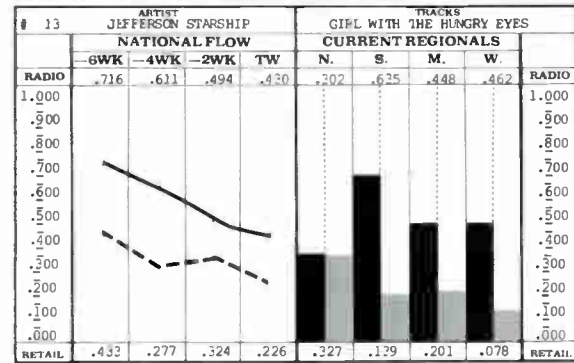

RETAIL'S TOP 15

.948 Pink Floyd	853 Pink Floyd	1 000 Pink Floyd	.863 Pink Floyd
.850 Tom Petty	.556 Eagles	.910 Tom Petty	.804 Tom Petty
.778 D. Fogelberg	.500 D. Fogelberg	.683 D. Fogelberg	.569 D. Fogelberg
.627 Eagles	.398 Tom Petty	.667 Rush	.471 Eagles
.375 The Clash	.333 M. Faithfull	.503 Eagles	.373 Rush
.327 J. Starship	.315 C. Mangione	.370 Styx	.366 The Clash
.320 Led Zeppelin	.315 Toto	.309 THE ROSE	.275 Styx
.314 THE ROSE	.306 Styx	.302 Off Broadway	.255 Ramones
.301 Styx	.287 Pretenders	.280 J. Geils Band	.242 Pretenders
.301 Neil Young	.259 Rush	.254 Led Zeppelin	.235 Pearl Harbor
.237 J. Geils Band	.222 THE ROSE	.243 Neil Young	.216 Fleetwood Mac
.218 Rush	.194 ZZ Top	.243 Pat Benatar	.203 Pat Benatar
.190 The Cars	.167 The Clash	.222 Nazareth	.196 Utopia
.187 Pretenders	.139 J. Starship	.220 The Clash	.150 C. Mangione
.150 Ramones	.139 Pat Benatar	.201 J. Starship	.144 The Specials
	.139 Fleetwood Mac		
	.139 Doug Sahn		

CHART ANALYSIS

BY GEORGE MEIER

One of the recurring themes from last year is the turntable hit. So many of the big radio records of last year did not generate comparable activity at the street level. Again we have to note a similar situation. Artists like J. Geils, Utopia, The Babys, ZZ Top and The Rockets have been out long enough to establish a pattern. As is obvious from the Centerfold, in their cases, radio is not translating to the street as well as one might like.

Last issue we pointed out that in spite of the decline of the big pre-Christmas records, Pink Floyd and Tom Petty, they continued as leaders largely because the powerful records needed to unseat them haven't materialized. That remains true this week too, although now there are some contenders which could establish the first truly 1980 chart. The last Quick Starter issue leads with strong starts for The Knack and Robin Trower. This front cover starts off with Linda Ronstadt, Heart and Elvis Costello, not to mention Zevon. All of these artists have the potential to alter the sound of radio.

Still, the Centerfold shows that Led Zeppelin, Starship, Fleetwood Mac, Little Feat and Blondie die hard. They maintain strength in a region or two which won't let go.

Regionally, some of the standard patterns remain in place. The Northeast, not unexpectedly, supports The Clash, The Pretenders, Steve Forbert and The Specials. The region also helps with The Romantics, but their strength is their Midwestern home turf. They even sell records there. Note the surprising top 10 sales position of Off Broadway in the Midwest.

Following last year's Southern development, hard rocking Styx is doing better in the South than the Midwest. Of course, ZZ Top's radio strength comes from the South.

The West sustains the NO NUKES album life and supports Pearl Harbor & The Explosions on radio and in the stores.

Finally, it's interesting to note how Rush's sales tend to tilt toward the West while Tom Petty's southern sales have never been comparable to his strength elsewhere.

WALRUS! CENTERFOLD

RADIO
1.000 = Heavy airplay at all reporting stations
or
RETAIL
Top 5 at all reporting stores.
.999 to .350 = Heavy airplay
.349 to .175 = Moderate airplay
.174 to .060 = Light airplay