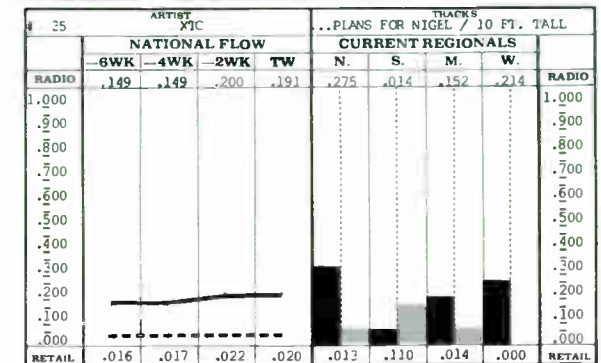

RETAIL'S TOP 15

.948 Pink Floyd	853 Pink Floyd	1 000 Pink Floyd	.863 Pink Floyd
.850 Tom Petty	.556 Eagles	.910 Tom Petty	.804 Tom Petty
.778 D. Fogelberg	.500 D. Fogelberg	.683 D. Fogelberg	.569 D. Fogelberg
.627 Eagles	.398 Tom Petty	.667 Rush	.471 Eagles
.375 The Clash	.333 M. Faithfull	.503 Eagles	.373 Rush
.327 J. Starship	.315 C. Mangione	.370 Styx	.366 The Clash
.320 Led Zeppelin	.315 Toto	.309 THE ROSE	.275 Styx
.314 THE ROSE	.306 Styx	.302 Off Broadway	.255 Ramones
.301 Styx	.287 Pretenders	.280 J. Geils Band	.242 Pretenders
.301 Neil Young	.259 Rush	.254 Led Zeppelin	.235 Pearl Harbor
.237 J. Geils Band	.222 THE ROSE	.243 Neil Young	.216 Fleetwood Mac
.218 Rush	.194 ZZ Top	.243 Pat Benatar	.203 Pat Benatar
.190 The Cars	.167 The Clash	.222 Nazareth	.196 Utopia
.187 Pretenders	.139 J. Starship	.220 The Clash	.150 C. Mangione
.150 Ramones	.139 Pat Benatar	.201 J. Starship	.144 The Specials
	.139 Fleetwood Mac		
	.139 Doug Sahn		

CHART ANALYSIS

BY GEORGE MEIER

One of the recurring themes from last year is the turntable hit. So many of the big radio records of last year did not generate comparable activity at the street level. Again we have to note a similar situation. Artists like J. Geils, Utopia, The Babys, ZZ Top and The Rockets have been out long enough to establish a pattern. As is obvious from the Centerfold, in their cases, radio is not translating to the street as well as one might like.

Last issue we pointed out that in spite of the decline of the big pre-Christmas records, Pink Floyd and Tom Petty, they continued as leaders largely because the powerful records needed to unseat them haven't materialized. That remains true this week too, although now there are some contenders which could establish the first truly 1980 chart. The last Quick Starter issue leads with strong starts for The Knack and Robin Trower. This front cover starts off with Linda Ronstadt, Heart and Elvis Costello, not to mention Zevon. All of these artists have the potential to alter the sound of radio.

Still, the Centerfold shows that Led Zeppelin, Starship, Fleetwood Mac, Little Feat and Blondie die hard. They maintain strength in a region or two which won't let go.

Regionally, some of the standard patterns remain in place. The Northeast, not unexpectedly, supports The Clash, The Pretenders, Steve Forbert and The Specials. The region also helps with The Romantics, but their strength is their Midwestern home turf. They even sell records there. Note the surprising top 10 sales position of Off Broadway in the Midwest.

Following last year's Southern development, hard rocking Styx is doing better in the South than the Midwest. Of course, ZZ Top's radio strength comes from the South.

The West sustains the NO NUKES album life and supports Pearl Harbor & The Explosions on radio and in the stores.

Finally, it's interesting to note how Rush's sales tend to tilt toward the West while Tom Petty's southern sales have never been comparable to his strength elsewhere.

WALRUS! CENTERFOLD

RADIO
1.000 = Heavy airplay at all reporting stations
or
RETAIL
Top 5 at all reporting stores.
.999 to .350 = Heavy airplay
.349 to .175 = Moderate airplay
.174 to .060 = Light airplay