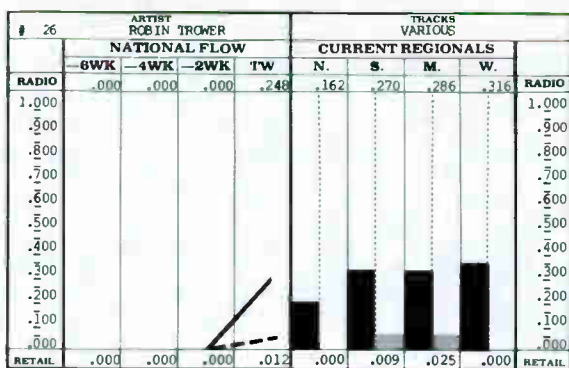

AEROSMITH	30
THE BABYS	10
PAT BENATAR	24
BLONDIE	37
THE CLASH	7

FAGLES	15
FLEETWOOD MAC	18
DAN FOGELBERG	5
STEVE FORBERT	33
HEART	6

J. GEILS BAND	3
JEFFERSON STARSHIP	13
PRETENDERS	12
LED ZEPPELIN	27
LITTLE FEAT	31

MAHOGANY RUSH	39
NAZARETH	19
NO NUKE	20
GARY NUMAN	23
PEARL HARBOR	34

TOM PETTY	2
FINK FLOYD	1
FRANKS	8
RAMONES	28
ROCKETS	17

THE ROMANTICS	16
LINDA RONSTADT	14
RUSH	9
SUE SAAD/NEXT	40
SHOOTING STAR	38

THE SPECIALS	36
311X	21
ROBIN TROWER	26
UFO	25
UTOPIA	4

SWINE WASH	32
YTC	35
NEIL YOUNG	29
WARREN ZEVON	21
ZZ TOP	11