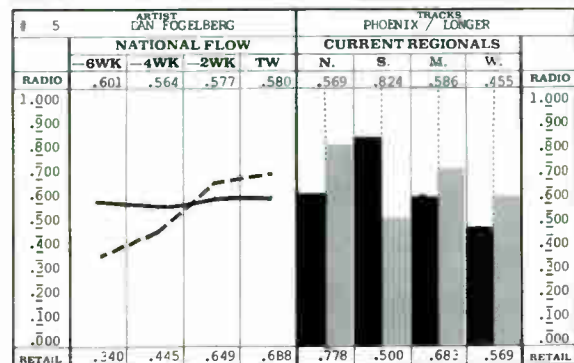

RETAIL'S TOP 15

.948 Pink Floyd	853 Pink Floyd	1 000 Pink Floyd	.863 Pink Floyd
.850 Tom Petty	.556 Eagles	.910 Tom Petty	.804 Tom Petty
.778 D. Fogelberg	.500 D. Fogelberg	.683 D. Fogelberg	.569 D. Fogelberg
.627 Eagles	.398 Tom Petty	.667 Rush	.471 Eagles
.375 The Clash	.333 M. Faithfull	.503 Eagles	.373 Rush
.327 J. Starship	.315 C. Mangione	.370 Styx	.366 The Clash
.320 Led Zeppelin	.315 Toto	.309 THE ROSE	.275 Styx
.314 THE ROSE	.306 Styx	.302 Off Broadway	.255 Ramones
.301 Styx	.287 Pretenders	.280 J. Geils Band	.242 Pretenders
.301 Neil Young	.259 Rush	.254 Led Zeppelin	.235 Pearl Harbor
.237 J. Geils Band	.222 THE ROSE	.243 Neil Young	.216 Fleetwood Mac
.218 Rush	.194 ZZ Top	.243 Pat Benatar	.203 Pat Benatar
.190 The Cars	.167 The Clash	.222 Nazareth	.196 Utopia
.187 Pretenders	.139 J. Starship	.220 The Clash	.150 C. Mangione
.150 Ramones	.139 Pat Benatar	.201 J. Starship	.144 The Specials
	.139 Fleetwood Mac		
	.139 Doug Sahn		

CHART ANALYSIS

BY GEORGE MEIER

One of the recurring themes from last year is the turntable hit. So many of the big radio records of last year did not generate comparable activity at the street level. Again we have to note a similar situation. Artists like J. Geils, Utopia, The Babys, ZZ Top and The Rockets have been out long enough to establish a pattern. As is obvious from the Centerfold, in their cases, radio is not translating to the street as well as one might like.

Last issue we pointed out that in spite of the decline of the big pre-Christmas records, Pink Floyd and Tom Petty, they continued as leaders largely because the powerful records needed to unseat them haven't materialized. That remains true this week too, although now there are some contenders which could establish the first truly 1980 chart. The last Quick Starter issue leads with strong starts for The Knack and Robin Trower. This front cover starts off with Linda Ronstadt, Heart and Elvis Costello, not to mention Zevon. All of these artists have the potential to alter the sound of radio.

Still, the Centerfold shows that Led Zeppelin, Starship, Fleetwood Mac, Little Feat and Blondie die hard. They maintain strength in a region or two which won't let go.

Regionally, some of the standard patterns remain in place. The Northeast, not unexpectedly, supports The Clash, The Pretenders, Steve Forbert and The Specials. The region also helps with The Romantics, but their strength is their Midwestern home turf. They even sell records there. Note the surprising top 10 sales position of Off Broadway in the Midwest.

Following last year's Southern development, hard rocking Styx is doing better in the South than the Midwest. Of course, ZZ Top's radio strength comes from the South.

The West sustains the NO NUKES album life and supports Pearl Harbor & The Explosions on radio and in the stores.

Finally, it's interesting to note how Rush's sales tend to tilt toward the West while Tom Petty's southern sales have never been comparable to his strength elsewhere.

WALRUS! CENTERFOLD

RADIO
1.000 = Heavy airplay at all reporting stations
or
RETAIL
Top 5 at all reporting stores.
.999 to .350 = Heavy airplay
.349 to .175 = Moderate airplay
.174 to .060 = Light airplay