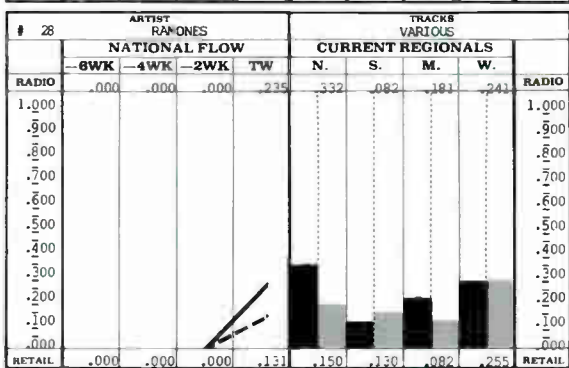

AEROSMITH	30
THE BABYS	10
PAT BENATAR	24
BLONDIE	37
THE CLASH	7

FAGLES	15
FLEETWOOD MAC	18
DAN FOGELBERG	5
STEVE FORBERT	33
HEART	6

J. GEILS BAND	3
JEFFERSON STARSHIP	13
PRETENDERS	12
LED ZEPPELIN	27
LITTLE FEAT	31

MAHOGANY RUSH	39
NAZARETH	19
NO NUKE	20
GARY NUMAN	23
PEARL HARBOR	34

TOM PETTY	2
FINK FLOYD	1
FRANKS	8
RAMONES	28
ROCKETS	17

THE ROMANTICS	16
LINDA RONSTADT	14
RUSH	9
SUE SAAD/NEXT	40
SHOOTING STAR	38

THE SPECIALS	36
311X	21
ROBIN TROWER	26
UFO	25
UTOPIA	4

SWINE WASH	32
YTC	35
NEIL YOUNG	29
WARREN ZEVON	21
ZZ TOP	11