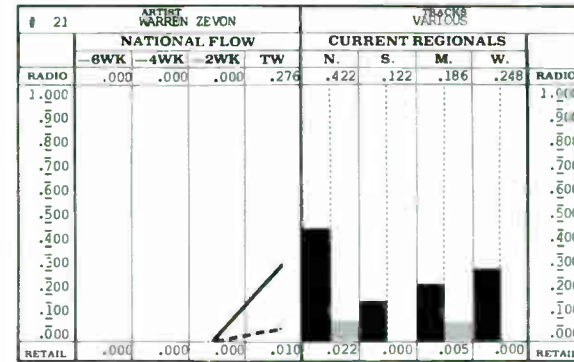

RETAIL'S TOP 15

.948 Pink Floyd	853 Pink Floyd	1 000 Pink Floyd	.863 Pink Floyd
.850 Tom Petty	.556 Eagles	.910 Tom Petty	.804 Tom Petty
.778 D. Fogelberg	.500 D. Fogelberg	.683 D. Fogelberg	.569 D. Fogelberg
.627 Eagles	.398 Tom Petty	.667 Rush	.471 Eagles
.375 The Clash	.333 M. Faithfull	.503 Eagles	.373 Rush
.327 J. Starship	.315 C. Mangione	.370 Styx	.366 The Clash
.320 Led Zeppelin	.315 Toto	.309 THE ROSE	.275 Styx
.314 THE ROSE	.306 Styx	.302 Off Broadway	.255 Ramones
.301 Styx	.287 Pretenders	.280 J. Geils Band	.242 Pretenders
.301 Neil Young	.259 Rush	.254 Led Zeppelin	.235 Pearl Harbor
.237 J. Geils Band	.222 THE ROSE	.243 Neil Young	.216 Fleetwood Mac
.218 Rush	.194 ZZ Top	.243 Pat Benatar	.203 Pat Benatar
.190 The Cars	.167 The Clash	.222 Nazareth	.196 Utopia
.187 Pretenders	.139 J. Starship	.220 The Clash	.150 C. Mangione
.150 Ramones	.139 Pat Benatar	.201 J. Starship	.144 The Specials
	.139 Fleetwood Mac		
	.139 Doug Sahn		

CHART ANALYSIS

BY GEORGE MEIER

One of the recurring themes from last year is the turntable hit. So many of the big radio records of last year did not generate comparable activity at the street level. Again we have to note a similar situation. Artists like J. Geils, Utopia, The Babys, ZZ Top and The Rockets have been out long enough to establish a pattern. As is obvious from the Centerfold, in their cases, radio is not translating to the street as well as one might like.

Last issue we pointed out that in spite of the decline of the big pre-Christmas records, Pink Floyd and Tom Petty, they continued as leaders largely because the powerful records needed to unseat them haven't materialized. That remains true this week too, although now there are some contenders which could establish the first truly 1980 chart. The last Quick Starter issue leads with strong starts for The Knack and Robin Trower. This front cover starts off with Linda Ronstadt, Heart and Elvis Costello, not to mention Zevon. All of these artists have the potential to alter the sound of radio.

Still, the Centerfold shows that Led Zeppelin, Starship, Fleetwood Mac, Little Feat and Blondie die hard. They maintain strength in a region or two which won't let go.

Regionally, some of the standard patterns remain in place. The Northeast, not unexpectedly, supports The Clash, The Pretenders, Steve Forbert and The Specials. The region also helps with The Romantics, but their strength is their Midwestern home turf. They even sell records there. Note the surprising top 10 sales position of Off Broadway in the Midwest.

Following last year's Southern development, hard rocking Styx is doing better in the South than the Midwest. Of course, ZZ Top's radio strength comes from the South.

The West sustains the NO NUKES album life and supports Pearl Harbor & The Explosions on radio and in the stores.

Finally, it's interesting to note how Rush's sales tend to tilt toward the West while Tom Petty's southern sales have never been comparable to his strength elsewhere.

WALRUS! CENTERFOLD

RADIO
1.000 = Heavy airplay at all reporting stations
or
RETAIL
Top 5 at all reporting stores.
.999 to .350 = Heavy airplay
.349 to .175 = Moderate airplay
.174 to .060 = Light airplay