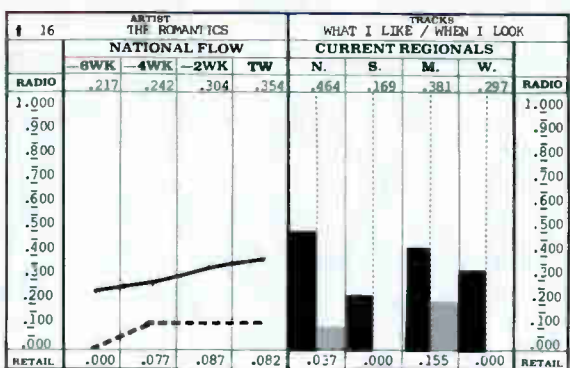

AEROSMITH	30
THE BABYS	10
PAT BENATAR	24
BLONDIE	37
THE CLASH	7

FAGLES	15
FLEETWOOD MAC	18
DAN FOGELBERG	5
STEVE FORBERT	33
HEART	6

J. GEILS BAND	3
JEFFERSON STARSHIP	13
PRETENDERS	12
LED ZEPPELIN	27
LITTLE FEAT	31

MAHOGANY RUSH	39
NAZARETH	19
NO NUKE	20
GARY NUMAN	23
PEARL HARBOR	34

TOM PETTY	2
FINK FLOYD	1
FRANKS	8
RAMONES	28
ROCKETS	17

THE ROMANTICS	16
LINDA RONSTADT	14
RUSH	9
SUE SAAD/NEXT	40
SHOOTING STAR	38

THE SPECIALS	36
311X	21
ROBIN TROWER	26
UFO	25
UTOPIA	4

SWINE WASH	32
YTC	35
NEIL YOUNG	29
WARREN ZEVON	21
ZZ TOP	11