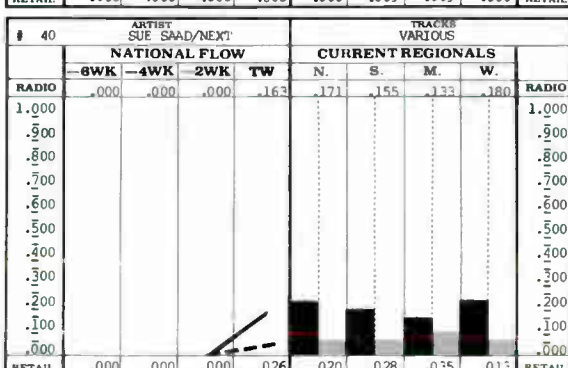

AEROSMITH	30
THE BABYS	10
PAT BENATAR	24
BLONDIE	37
THE CLASH	7

FAGLES	15
FLEETWOOD MAC	18
DAN FOGELBERG	5
STEVE FORBERT	33
HEART	6

J. GEILS BAND	3
JEFFERSON STARSHIP	13
PRETENDERS	12
LED ZEPPELIN	27
LITTLE FEAT	31

MAHOGANY RUSH	39
NAZARETH	19
NO NUKE	20
GARY NUMAN	23
PEARL HARBOR	34

TOM PETTY	2
FINK FLOYD	1
FRANKS	8
RAMONES	28
ROCKETS	17

THE ROMANTICS	16
LINDA RONSTADT	14
RUSH	9
SUE SAAD/NEXT	40
SHOOTING STAR	38

THE SPECIALS	36
311X	21
ROBIN TROWER	26
UFO	25
UTOPIA	4

SWINE WASH	32
YTC	35
NEIL YOUNG	29
WARREN ZEVON	21
ZZ TOP	11