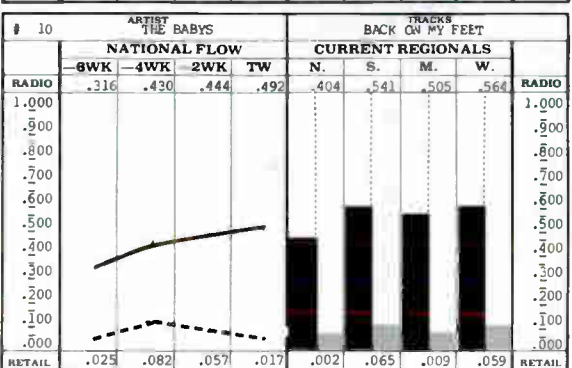

AEROSMITH	30
THE BABYS	10
PAT BENATAR	24
BLONDIE	37
THE CLASH	7

FAGLES	15
FLEETWOOD MAC	18
DAN FOGELBERG	5
STEVE FORBERT	33
HEART	6

J. GEILS BAND	3
JEFFERSON STARSHIP	13
PRETENDERS	12
LED ZEPPELIN	27
LITTLE FEAT	31

MAHOGANY RUSH	39
NAZARETH	19
NO NUKE	20
GARY NUMAN	23
PEARL HARBOR	34

TOM PETTY	2
FINK FLOYD	1
FRANKS	8
RAMONES	28
ROCKETS	17

THE ROMANTICS	16
LINDA RONSTADT	14
RUSH	9
SUE SAAD/NEXT	40
SHOOTING STAR	38

THE SPECIALS	36
311X	21
ROBIN TROWER	26
UFO	25
UTOPIA	4

SWINE WASH	32
YTC	35
NEIL YOUNG	29
WARREN ZEVON	21
ZZ TOP	11