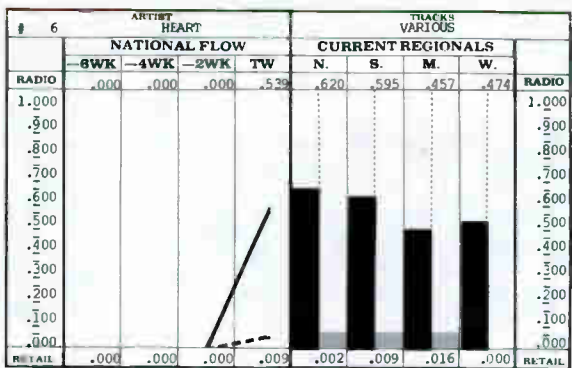

AEROSMITH	30
THE BABYS	10
PAT BENATAR	24
BLONDIE	37
THE CLASH	7

FAGLES	15
FLEETWOOD MAC	18
DAN FOGELBERG	5
STEVE FORBERT	33
HEART	6

J. GEILS BAND	3
JEFFERSON STARSHIP	13
PRETENDERS	12
LED ZEPPELIN	27
LITTLE FEAT	31

MAHOGANY RUSH	39
NAZARETH	19
NO NUKE	20
GARY NUMAN	23
PEARL HARBOR	34

TOM PETTY	2
FINK FLOYD	1
FRANKS	8
RAMONES	28
ROCKETS	17

THE ROMANTICS	16
LINDA RONSTADT	14
RUSH	9
SUE SAAD/NEXT	40
SHOOTING STAR	38

THE SPECIALS	36
311X	21
ROBIN TROWER	26
UFO	25
UTOPIA	4

SWINE WASH	32
YTC	35
NEIL YOUNG	29
WARREN ZEVON	21
ZZ TOP	11