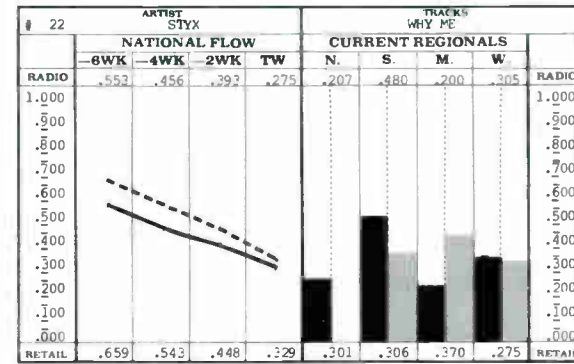

RETAIL'S TOP 15

.948 Pink Floyd	853 Pink Floyd	1 000 Pink Floyd	.863 Pink Floyd
.850 Tom Petty	.556 Eagles	.910 Tom Petty	.804 Tom Petty
.778 D. Fogelberg	.500 D. Fogelberg	.683 D. Fogelberg	.569 D. Fogelberg
.627 Eagles	.398 Tom Petty	.667 Rush	.471 Eagles
.375 The Clash	.333 M. Faithfull	.503 Eagles	.373 Rush
.327 J. Starship	.315 C. Mangione	.370 Styx	.366 The Clash
.320 Led Zeppelin	.315 Toto	.309 THE ROSE	.275 Styx
.314 THE ROSE	.306 Styx	.302 Off Broadway	.255 Ramones
.301 Styx	.287 Pretenders	.280 J. Geils Band	.242 Pretenders
.301 Neil Young	.259 Rush	.254 Led Zeppelin	.235 Pearl Harbor
.237 J. Geils Band	.222 THE ROSE	.243 Neil Young	.216 Fleetwood Mac
.218 Rush	.194 ZZ Top	.243 Pat Benatar	.203 Pat Benatar
.190 The Cars	.167 The Clash	.222 Nazareth	.196 Utopia
.187 Pretenders	.139 J. Starship	.220 The Clash	.150 C. Mangione
.150 Ramones	.139 Pat Benatar	.201 J. Starship	.144 The Specials
	.139 Fleetwood Mac		
	.139 Doug Sahn		

CHART ANALYSIS

BY GEORGE MEIER

One of the recurring themes from last year is the turntable hit. So many of the big radio records of last year did not generate comparable activity at the street level. Again we have to note a similar situation. Artists like J. Geils, Utopia, The Babys, ZZ Top and The Rockets have been out long enough to establish a pattern. As is obvious from the Centerfold, in their cases, radio is not translating to the street as well as one might like.

Last issue we pointed out that in spite of the decline of the big pre-Christmas records, Pink Floyd and Tom Petty, they continued as leaders largely because the powerful records needed to unseat them haven't materialized. That remains true this week too, although now there are some contenders which could establish the first truly 1980 chart. The last Quick Starter issue leads with strong starts for The Knack and Robin Trower. This front cover starts off with Linda Ronstadt, Heart and Elvis Costello, not to mention Zevon. All of these artists have the potential to alter the sound of radio.

Still, the Centerfold shows that Led Zeppelin, Starship, Fleetwood Mac, Little Feat and Blondie die hard. They maintain strength in a region or two which won't let go.

Regionally, some of the standard patterns remain in place. The Northeast, not unexpectedly, supports The Clash, The Pretenders, Steve Forbert and The Specials. The region also helps with The Romantics, but their strength is their Midwestern home turf. They even sell records there. Note the surprising top 10 sales position of Off Broadway in the Midwest.

Following last year's Southern development, hard rocking Styx is doing better in the South than the Midwest. Of course, ZZ Top's radio strength comes from the South.

The West sustains the NO NUKES album life and supports Pearl Harbor & The Explosions on radio and in the stores.

Finally, it's interesting to note how Rush's sales tend to tilt toward the West while Tom Petty's southern sales have never been comparable to his strength elsewhere.

WALRUS! CENTERFOLD

RADIO
1.000 = Heavy airplay at all reporting stations
or
RETAIL
Top 5 at all reporting stores.
.999 to .350 = Heavy airplay
.349 to .175 = Moderate airplay
.174 to .060 = Light airplay