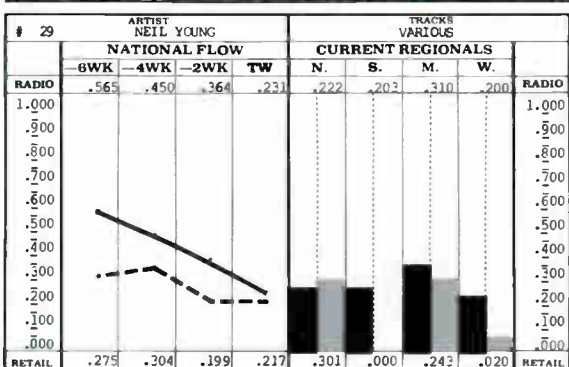

AEROSMITH	30
THE BABYS	10
PAT BENATAR	24
BLONDIE	37
THE CLASH	7

FAGLES	15
FLEETWOOD MAC	18
DAN FOGELBERG	5
STEVE FORBERT	33
HEART	6

J. GEILS BAND	3
JEFFERSON STARSHIP	13
PRETENDERS	12
LED ZEPPELIN	27
LITTLE FEAT	31

MAHOGANY RUSH	39
NAZARETH	19
NO NUKE	20
GARY NUMAN	23
PEARL HARBOR	34

TOM PETTY	2
FINK FLOYD	1
FRANKS	8
RAMONES	28
ROCKETS	17

THE ROMANTICS	16
LINDA RONSTADT	14
RUSH	9
SUE SAAD/NEXT	40
SHOOTING STAR	38

THE SPECIALS	36
311X	21
ROBIN TROWER	26
UFO	25
UTOPIA	4

SWINE WASH	32
YTC	35
NEIL YOUNG	29
WARREN ZEVON	21
ZZ TOP	11