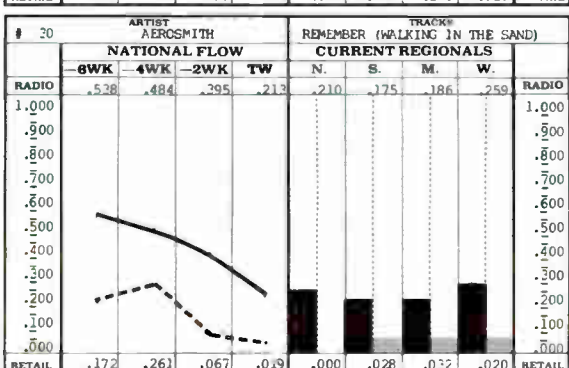

AEROSMITH	30
THE BABYS	10
PAT BENATAR	24
BLONDIE	37
THE CLASH	7

FAGLES	15
FLEETWOOD MAC	18
DAN FOGELBERG	5
STEVE FORBERT	33
HEART	6

J. GEILS BAND	3
JEFFERSON STARSHIP	13
PRETENDERS	12
LED ZEPPELIN	27
LITTLE FEAT	31

MAHOGANY RUSH	39
NAZARETH	19
NO NUKE	20
GARY NUMAN	23
PEARL HARBOR	34

TOM PETTY	2
FINK FLOYD	1
FRANKS	8
RAMONES	28
ROCKETS	17

THE ROMANTICS	16
LINDA RONSTADT	14
RUSH	9
SUE SAAD/NEXT	40
SHOOTING STAR	38

THE SPECIALS	36
311X	21
ROBIN TROWER	26
UFO	25
UTOPIA	4

SWINE WASH	32
YTC	35
NEIL YOUNG	29
WARREN ZEVON	21
ZZ TOP	11