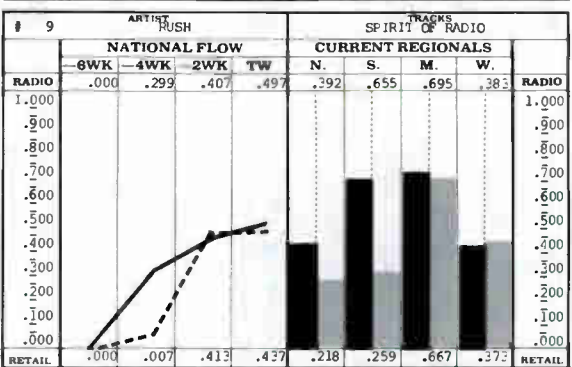

AEROSMITH	30
THE BABYS	10
PAT BENATAR	24
BLONDIE	37
THE CLASH	7

FAGLES	15
FLEETWOOD MAC	18
DAN FOGELBERG	5
STEVE FORBERT	33
HEART	6

J. GEILS BAND	3
JEFFERSON STARSHIP	13
PRETENDERS	12
LED ZEPPELIN	27
LITTLE FEAT	31

MAHOGANY RUSH	39
NAZARETH	19
NO NUKE	20
GARY NUMAN	23
PEARL HARBOR	34

TOM PETTY	2
FINK FLOYD	1
FRANKS	8
RAMONES	28
ROCKETS	17

THE ROMANTICS	16
LINDA RONSTADT	14
RUSH	9
SUE SAAD/NEXT	40
SHOOTING STAR	38

THE SPECIALS	36
311X	21
ROBIN TROWER	26
UFO	25
UTOPIA	4

SWINE WASH	32
YTC	35
NEIL YOUNG	29
WARREN ZEVON	21
ZZ TOP	11