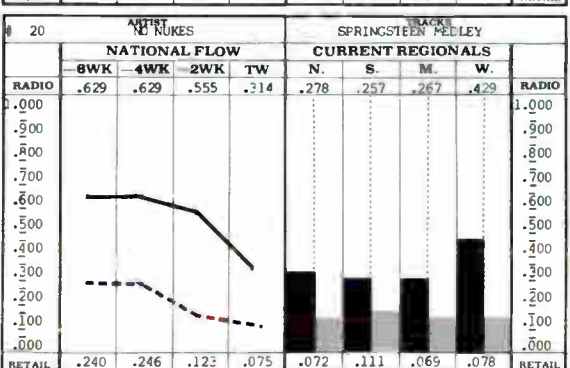

AEROSMITH	30
THE BABYS	10
PAT BENATAR	24
BLONDIE	37
THE CLASH	7

FAGLES	15
FLEETWOOD MAC	18
DAN FOGELBERG	5
STEVE FORBERT	33
HEART	6

J. GEILS BAND	3
JEFFERSON STARSHIP	13
PRETENDERS	12
LED ZEPPELIN	27
LITTLE FEAT	31

MAHOGANY RUSH	39
NAZARETH	19
NO NUKE	20
GARY NUMAN	23
PEARL HARBOR	34

TOM PETTY	2
FINK FLOYD	1
FRANKS	8
RAMONES	28
ROCKETS	17

THE ROMANTICS	16
LINDA RONSTADT	14
RUSH	9
SUE SAAD/NEXT	40
SHOOTING STAR	38

THE SPECIALS	36
311X	21
ROBIN TROWER	26
UFO	25
UTOPIA	4

SWINE WASH	32
YTC	35
NEIL YOUNG	29
WARREN ZEVON	21
ZZ TOP	11