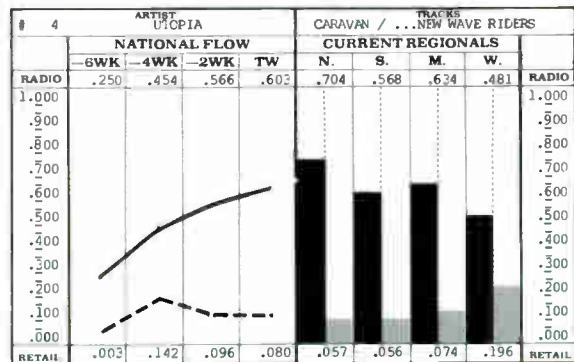

RETAIL'S TOP 15

.948 Pink Floyd	853 Pink Floyd	1 000 Pink Floyd	.863 Pink Floyd
.850 Tom Petty	.556 Eagles	.910 Tom Petty	.804 Tom Petty
.778 D. Fogelberg	.500 D. Fogelberg	.683 D. Fogelberg	.569 D. Fogelberg
.627 Eagles	.398 Tom Petty	.667 Rush	.471 Eagles
.375 The Clash	.333 M. Faithfull	.503 Eagles	.373 Rush
.327 J. Starship	.315 C. Mangione	.370 Styx	.366 The Clash
.320 Led Zeppelin	.315 Toto	.309 THE ROSE	.275 Styx
.314 THE ROSE	.306 Styx	.302 Off Broadway	.255 Ramones
.301 Styx	.287 Pretenders	.280 J. Geils Band	.242 Pretenders
.301 Neil Young	.259 Rush	.254 Led Zeppelin	.235 Pearl Harbor
.237 J. Geils Band	.222 THE ROSE	.243 Neil Young	.216 Fleetwood Mac
.218 Rush	.194 ZZ Top	.243 Pat Benatar	.203 Pat Benatar
.190 The Cars	.167 The Clash	.222 Nazareth	.196 Utopia
.187 Pretenders	.139 J. Starship	.220 The Clash	.150 C. Mangione
.150 Ramones	.139 Pat Benatar	.201 J. Starship	.144 The Specials
	.139 Fleetwood Mac		
	.139 Doug Sahn		

CHART ANALYSIS

BY GEORGE MEIER

One of the recurring themes from last year is the turntable hit. So many of the big radio records of last year did not generate comparable activity at the street level. Again we have to note a similar situation. Artists like J. Geils, Utopia, The Babys, ZZ Top and The Rockets have been out long enough to establish a pattern. As is obvious from the Centerfold, in their cases, radio is not translating to the street as well as one might like.

Last issue we pointed out that in spite of the decline of the big pre-Christmas records, Pink Floyd and Tom Petty, they continued as leaders largely because the powerful records needed to unseat them haven't materialized. That remains true this week too, although now there are some contenders which could establish the first truly 1980 chart. The last Quick Starter issue leads with strong starts for The Knack and Robin Trower. This front cover starts off with Linda Ronstadt, Heart and Elvis Costello, not to mention Zevon. All of these artists have the potential to alter the sound of radio.

Still, the Centerfold shows that Led Zeppelin, Starship, Fleetwood Mac, Little Feat and Blondie die hard. They maintain strength in a region or two which won't let go.

Regionally, some of the standard patterns remain in place. The Northeast, not unexpectedly, supports The Clash, The Pretenders, Steve Forbert and The Specials. The region also helps with The Romantics, but their strength is their Midwestern home turf. They even sell records there. Note the surprising top 10 sales position of Off Broadway in the Midwest.

Following last year's Southern development, hard rocking Styx is doing better in the South than the Midwest. Of course, ZZ Top's radio strength comes from the South.

The West sustains the NO NUKES album life and supports Pearl Harbor & The Explosions on radio and in the stores.

Finally, it's interesting to note how Rush's sales tend to tilt toward the West while Tom Petty's southern sales have never been comparable to his strength elsewhere.

WALRUS! CENTERFOLD

RADIO
1.000 = Heavy airplay at all reporting stations
or
RETAIL
Top 5 at all reporting stores.
.999 to .350 = Heavy airplay
.349 to .175 = Moderate airplay
.174 to .060 = Light airplay