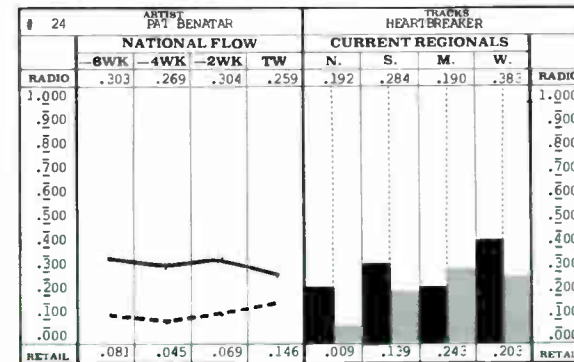

RETAIL'S TOP 15

.948 Pink Floyd	853 Pink Floyd	1 000 Pink Floyd	.863 Pink Floyd
.850 Tom Petty	.556 Eagles	.910 Tom Petty	.804 Tom Petty
.778 D. Fogelberg	.500 D. Fogelberg	.683 D. Fogelberg	.569 D. Fogelberg
.627 Eagles	.398 Tom Petty	.667 Rush	.471 Eagles
.375 The Clash	.333 M. Faithfull	.503 Eagles	.373 Rush
.327 J. Starship	.315 C. Mangione	.370 Styx	.366 The Clash
.320 Led Zeppelin	.315 Toto	.309 THE ROSE	.275 Styx
.314 THE ROSE	.306 Styx	.302 Off Broadway	.255 Ramones
.301 Styx	.287 Pretenders	.280 J. Geils Band	.242 Pretenders
.301 Neil Young	.259 Rush	.254 Led Zeppelin	.235 Pearl Harbor
.237 J. Geils Band	.222 THE ROSE	.243 Neil Young	.216 Fleetwood Mac
.218 Rush	.194 ZZ Top	.243 Pat Benatar	.203 Pat Benatar
.190 The Cars	.167 The Clash	.222 Nazareth	.196 Utopia
.187 Pretenders	.139 J. Starship	.220 The Clash	.150 C. Mangione
.150 Ramones	.139 Pat Benatar	.201 J. Starship	.144 The Specials
	.139 Fleetwood Mac		
	.139 Doug Sahn		

CHART ANALYSIS

BY GEORGE MEIER

One of the recurring themes from last year is the turntable hit. So many of the big radio records of last year did not generate comparable activity at the street level. Again we have to note a similar situation. Artists like J. Geils, Utopia, The Babys, ZZ Top and The Rockets have been out long enough to establish a pattern. As is obvious from the Centerfold, in their cases, radio is not translating to the street as well as one might like.

Last issue we pointed out that in spite of the decline of the big pre-Christmas records, Pink Floyd and Tom Petty, they continued as leaders largely because the powerful records needed to unseat them haven't materialized. That remains true this week too, although now there are some contenders which could establish the first truly 1980 chart. The last Quick Starter issue leads with strong starts for The Knack and Robin Trower. This front cover starts off with Linda Ronstadt, Heart and Elvis Costello, not to mention Zevon. All of these artists have the potential to alter the sound of radio.

Still, the Centerfold shows that Led Zeppelin, Starship, Fleetwood Mac, Little Feat and Blondie die hard. They maintain strength in a region or two which won't let go.

Regionally, some of the standard patterns remain in place. The Northeast, not unexpectedly, supports The Clash, The Pretenders, Steve Forbert and The Specials. The region also helps with The Romantics, but their strength is their Midwestern home turf. They even sell records there. Note the surprising top 10 sales position of Off Broadway in the Midwest.

Following last year's Southern development, hard rocking Styx is doing better in the South than the Midwest. Of course, ZZ Top's radio strength comes from the South.

The West sustains the NO NUKES album life and supports Pearl Harbor & The Explosions on radio and in the stores.

Finally, it's interesting to note how Rush's sales tend to tilt toward the West while Tom Petty's southern sales have never been comparable to his strength elsewhere.

WALRUS! CENTERFOLD

RADIO
1.000 = Heavy airplay at all reporting stations
or
RETAIL
Top 5 at all reporting stores.
.999 to .350 = Heavy airplay
.349 to .175 = Moderate airplay
.174 to .060 = Light airplay