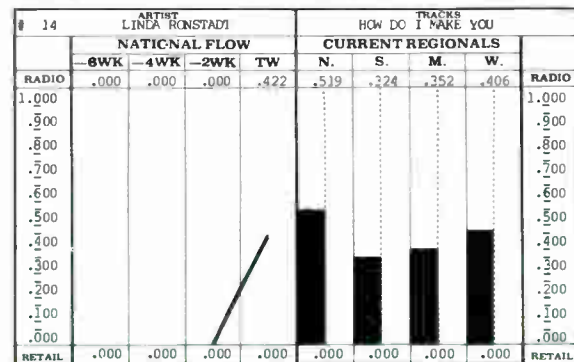

RETAIL'S TOP 15

.948 Pink Floyd	853 Pink Floyd	1 000 Pink Floyd	.863 Pink Floyd
.850 Tom Petty	.556 Eagles	.910 Tom Petty	.804 Tom Petty
.778 D. Fogelberg	.500 D. Fogelberg	.683 D. Fogelberg	.569 D. Fogelberg
.627 Eagles	.398 Tom Petty	.667 Rush	.471 Eagles
.375 The Clash	.333 M. Faithfull	.503 Eagles	.373 Rush
.327 J. Starship	.315 C. Mangione	.370 Styx	.366 The Clash
.320 Led Zeppelin	.315 Toto	.309 THE ROSE	.275 Styx
.314 THE ROSE	.306 Styx	.302 Off Broadway	.255 Ramones
.301 Styx	.287 Pretenders	.280 J. Geils Band	.242 Pretenders
.301 Neil Young	.259 Rush	.254 Led Zeppelin	.235 Pearl Harbor
.237 J. Geils Band	.222 THE ROSE	.243 Neil Young	.216 Fleetwood Mac
.218 Rush	.194 ZZ Top	.243 Pat Benatar	.203 Pat Benatar
.190 The Cars	.167 The Clash	.222 Nazareth	.196 Utopia
.187 Pretenders	.139 J. Starship	.220 The Clash	.150 C. Mangione
.150 Ramones	.139 Pat Benatar	.201 J. Starship	.144 The Specials
	.139 Fleetwood Mac		
	.139 Doug Sahn		

CHART ANALYSIS

BY GEORGE MEIER

One of the recurring themes from last year is the turntable hit. So many of the big radio records of last year did not generate comparable activity at the street level. Again we have to note a similar situation. Artists like J. Geils, Utopia, The Babys, ZZ Top and The Rockets have been out long enough to establish a pattern. As is obvious from the Centerfold, in their cases, radio is not translating to the street as well as one might like.

Last issue we pointed out that in spite of the decline of the big pre-Christmas records, Pink Floyd and Tom Petty, they continued as leaders largely because the powerful records needed to unseat them haven't materialized. That remains true this week too, although now there are some contenders which could establish the first truly 1980 chart. The last Quick Starter issue leads with strong starts for The Knack and Robin Trower. This front cover starts off with Linda Ronstadt, Heart and Elvis Costello, not to mention Zevon. All of these artists have the potential to alter the sound of radio.

Still, the Centerfold shows that Led Zeppelin, Starship, Fleetwood Mac, Little Feat and Blondie die hard. They maintain strength in a region or two which won't let go.

Regionally, some of the standard patterns remain in place. The Northeast, not unexpectedly, supports The Clash, The Pretenders, Steve Forbert and The Specials. The region also helps with The Romantics, but their strength is their Midwestern home turf. They even sell records there. Note the surprising top 10 sales position of Off Broadway in the Midwest.

Following last year's Southern development, hard rocking Styx is doing better in the South than the Midwest. Of course, ZZ Top's radio strength comes from the South.

The West sustains the NO NUKES album life and supports Pearl Harbor & The Explosions on radio and in the stores.

Finally, it's interesting to note how Rush's sales tend to tilt toward the West while Tom Petty's southern sales have never been comparable to his strength elsewhere.

WALRUS! CENTERFOLD

RADIO
1.000 = Heavy airplay at all reporting stations
or
RETAIL
Top 5 at all reporting stores.
.999 to .350 = Heavy airplay
.349 to .175 = Moderate airplay
.174 to .060 = Light airplay