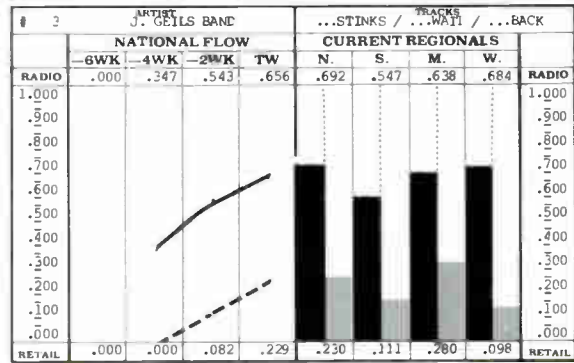

RETAIL'S TOP 15

.948 Pink Floyd	853 Pink Floyd	1 000 Pink Floyd	.863 Pink Floyd
.850 Tom Petty	.556 Eagles	.910 Tom Petty	.804 Tom Petty
.778 D. Fogelberg	.500 D. Fogelberg	.683 D. Fogelberg	.569 D. Fogelberg
.627 Eagles	.398 Tom Petty	.667 Rush	.471 Eagles
.375 The Clash	.333 M. Faithfull	.503 Eagles	.373 Rush
.327 J. Starship	.315 C. Mangione	.370 Styx	.366 The Clash
.320 Led Zeppelin	.315 Toto	.309 THE ROSE	.275 Styx
.314 THE ROSE	.306 Styx	.302 Off Broadway	.255 Ramones
.301 Styx	.287 Pretenders	.280 J. Geils Band	.242 Pretenders
.301 Neil Young	.259 Rush	.254 Led Zeppelin	.235 Pearl Harbor
.237 J. Geils Band	.222 THE ROSE	.243 Neil Young	.216 Fleetwood Mac
.218 Rush	.194 ZZ Top	.243 Pat Benatar	.203 Pat Benatar
.190 The Cars	.167 The Clash	.222 Nazareth	.196 Utopia
.187 Pretenders	.139 J. Starship	.220 The Clash	.150 C. Mangione
.150 Ramones	.139 Pat Benatar	.201 J. Starship	.144 The Specials
	.139 Fleetwood Mac		
	.139 Doug Sahn		

CHART ANALYSIS

BY GEORGE MEIER

One of the recurring themes from last year is the turntable hit. So many of the big radio records of last year did not generate comparable activity at the street level. Again we have to note a similar situation. Artists like J. Geils, Utopia, The Babys, ZZ Top and The Rockets have been out long enough to establish a pattern. As is obvious from the Centerfold, in their cases, radio is not translating to the street as well as one might like.

Last issue we pointed out that in spite of the decline of the big pre-Christmas records, Pink Floyd and Tom Petty, they continued as leaders largely because the powerful records needed to unseat them haven't materialized. That remains true this week too, although now there are some contenders which could establish the first truly 1980 chart. The last Quick Starter issue leads with strong starts for The Knack and Robin Trower. This front cover starts off with Linda Ronstadt, Heart and Elvis Costello, not to mention Zevon. All of these artists have the potential to alter the sound of radio.

Still, the Centerfold shows that Led Zeppelin, Starship, Fleetwood Mac, Little Feat and Blondie die hard. They maintain strength in a region or two which won't let go.

Regionally, some of the standard patterns remain in place. The Northeast, not unexpectedly, supports The Clash, The Pretenders, Steve Forbert and The Specials. The region also helps with The Romantics, but their strength is their Midwestern home turf. They even sell records there. Note the surprising top 10 sales position of Off Broadway in the Midwest.

Following last year's Southern development, hard rocking Styx is doing better in the South than the Midwest. Of course, ZZ Top's radio strength comes from the South.

The West sustains the NO NUKES album life and supports Pearl Harbor & The Explosions on radio and in the stores.

Finally, it's interesting to note how Rush's sales tend to tilt toward the West while Tom Petty's southern sales have never been comparable to his strength elsewhere.

WALRUS! CENTERFOLD

RADIO
1.000 = Heavy airplay at all reporting stations
or
RETAIL
Top 5 at all reporting stores.
.999 to .350 = Heavy airplay
.349 to .175 = Moderate airplay
.174 to .060 = Light airplay