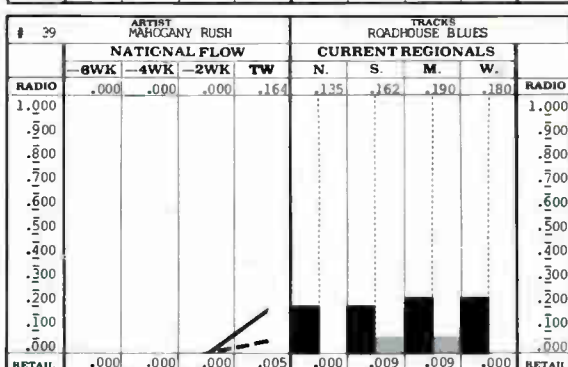

AEROSMITH	30
THE BABYS	10
PAT BENATAR	24
BLONDIE	37
THE CLASH	7

FAGLES	15
FLEETWOOD MAC	18
DAN FOGELBERG	5
STEVE FORBERT	33
HEART	6

J. GEILS BAND	3
JEFFERSON STARSHIP	13
PRETENDERS	12
LED ZEPPELIN	27
LITTLE FEAT	31

MAHOGANY RUSH	39
NAZARETH	19
NO NUKE	20
GARY NUMAN	23
PEARL HARBOR	34

TOM PETTY	2
FINK FLOYD	1
FRANKS	8
RAMONES	28
ROCKETS	17

THE ROMANTICS	16
LINDA RONSTADT	14
RUSH	9
SUE SAAD/NEXT	40
SHOOTING STAR	38

THE SPECIALS	36
311X	21
ROBIN TROWER	26
UFO	25
UTOPIA	4

SWINE WASH	32
YTC	35
NEIL YOUNG	29
WARREN ZEVON	21
ZZ TOP	11