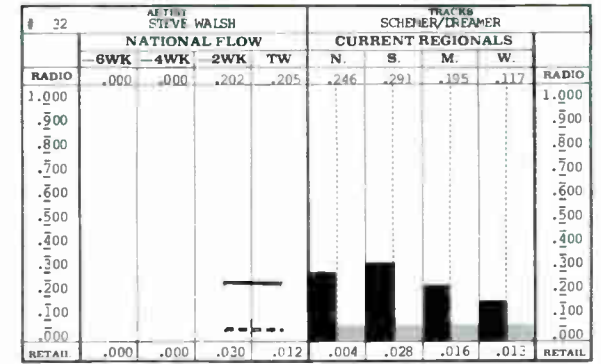

RETAIL'S TOP 15

.948 Pink Floyd	853 Pink Floyd	1 000 Pink Floyd	.863 Pink Floyd
.850 Tom Petty	.556 Eagles	.910 Tom Petty	.804 Tom Petty
.778 D. Fogelberg	.500 D. Fogelberg	.683 D. Fogelberg	.569 D. Fogelberg
.627 Eagles	.398 Tom Petty	.667 Rush	.471 Eagles
.375 The Clash	.333 M. Faithfull	.503 Eagles	.373 Rush
.327 J. Starship	.315 C. Mangione	.370 Styx	.366 The Clash
.320 Led Zeppelin	.315 Toto	.309 THE ROSE	.275 Styx
.314 THE ROSE	.306 Styx	.302 Off Broadway	.255 Ramones
.301 Styx	.287 Pretenders	.280 J. Geils Band	.242 Pretenders
.301 Neil Young	.259 Rush	.254 Led Zeppelin	.235 Pearl Harbor
.237 J. Geils Band	.222 THE ROSE	.243 Neil Young	.216 Fleetwood Mac
.218 Rush	.194 ZZ Top	.243 Pat Benatar	.203 Pat Benatar
.190 The Cars	.167 The Clash	.222 Nazareth	.196 Utopia
.187 Pretenders	.139 J. Starship	.220 The Clash	.150 C. Mangione
.150 Ramones	.139 Pat Benatar	.201 J. Starship	.144 The Specials
	.139 Fleetwood Mac		
	.139 Doug Sahn		

CHART ANALYSIS

BY GEORGE MEIER

One of the recurring themes from last year is the turntable hit. So many of the big radio records of last year did not generate comparable activity at the street level. Again we have to note a similar situation. Artists like J. Geils, Utopia, The Babys, ZZ Top and The Rockets have been out long enough to establish a pattern. As is obvious from the Centerfold, in their cases, radio is not translating to the street as well as one might like.

Last issue we pointed out that in spite of the decline of the big pre-Christmas records, Pink Floyd and Tom Petty, they continued as leaders largely because the powerful records needed to unseat them haven't materialized. That remains true this week too, although now there are some contenders which could establish the first truly 1980 chart. The last Quick Starter issue leads with strong starts for The Knack and Robin Trower. This front cover starts off with Linda Ronstadt, Heart and Elvis Costello, not to mention Zevon. All of these artists have the potential to alter the sound of radio.

Still, the Centerfold shows that Led Zeppelin, Starship, Fleetwood Mac, Little Feat and Blondie die hard. They maintain strength in a region or two which won't let go.

Regionally, some of the standard patterns remain in place. The Northeast, not unexpectedly, supports The Clash, The Pretenders, Steve Forbert and The Specials. The region also helps with The Romantics, but their strength is their Midwestern home turf. They even sell records there. Note the surprising top 10 sales position of Off Broadway in the Midwest.

Following last year's Southern development, hard rocking Styx is doing better in the South than the Midwest. Of course, ZZ Top's radio strength comes from the South.

The West sustains the NO NUKES album life and supports Pearl Harbor & The Explosions on radio and in the stores.

Finally, it's interesting to note how Rush's sales tend to tilt toward the West while Tom Petty's southern sales have never been comparable to his strength elsewhere.

WALRUS! CENTERFOLD

RADIO
1.000 = Heavy airplay at all reporting stations
or
RETAIL
Top 5 at all reporting stores.
.999 to .350 = Heavy airplay
.349 to .175 = Moderate airplay
.174 to .060 = Light airplay