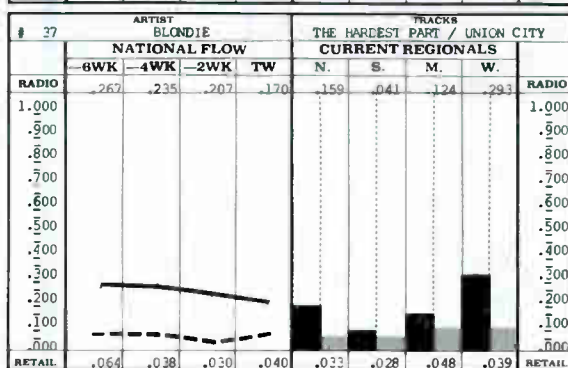

AEROSMITH	30
THE BABYS	10
PAT BENATAR	24
BLONDIE	37
THE CLASH	7

FAGLES	15
FLEETWOOD MAC	18
DAN FOGELBERG	5
STEVE FORBERT	33
HEART	6

J. GEILS BAND	3
JEFFERSON STARSHIP	13
PRETENDERS	12
LED ZEPPELIN	27
LITTLE FEAT	31

MAHOGANY RUSH	39
NAZARETH	19
NO NUKE	20
GARY NUMAN	23
PEARL HARBOR	34

TOM PETTY	2
FINK FLOYD	1
FRANKS	8
RAMONES	28
ROCKETS	17

THE ROMANTICS	16
LINDA RONSTADT	14
RUSH	9
SUE SAAD/NEXT	40
SHOOTING STAR	38

THE SPECIALS	36
311X	21
ROBIN TROWER	26
UFO	25
UTOPIA	4

SWINE WASH	32
YTC	35
NEIL YOUNG	29
WARREN ZEVON	21
ZZ TOP	11