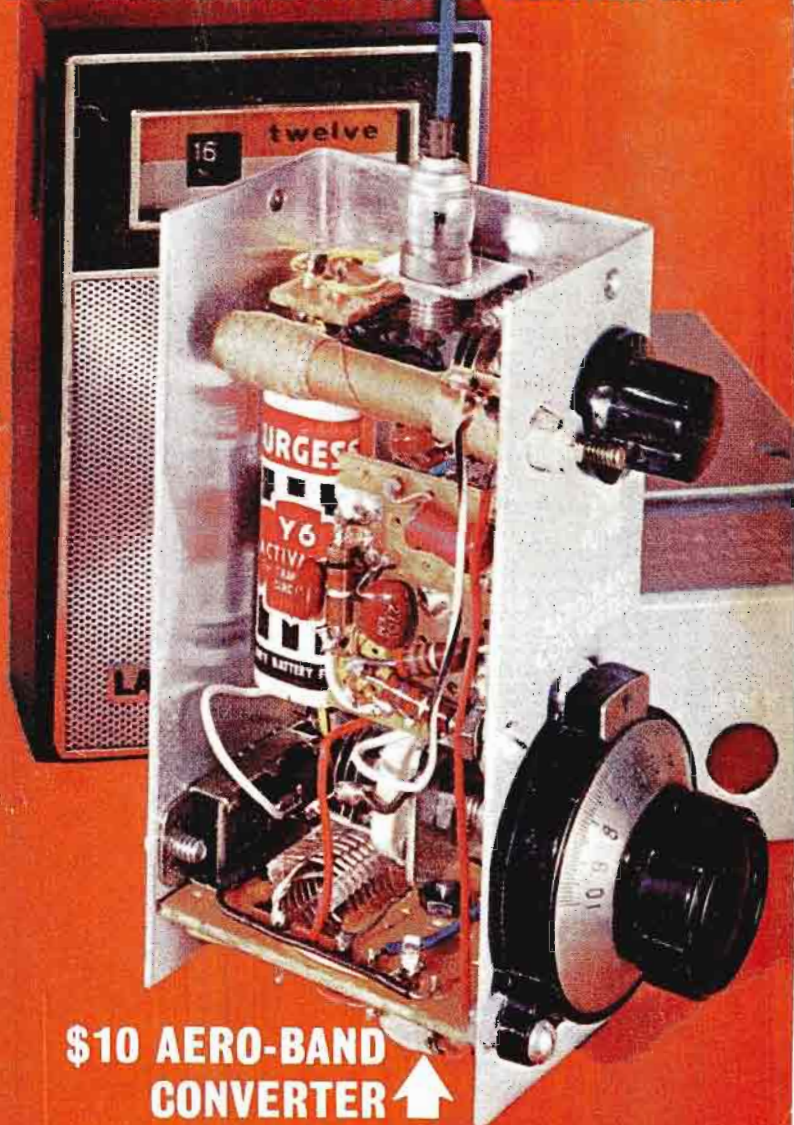

## TEST REPORTS:

H. H. Scott LK-60 80-watt Stereo Amplifier Kit

Lafayette HB-600 CB/Business Band Solid-State Transceiver

Night-Kit KG-625

Vacuum Tube Voltmeter Kit

**\$10 AERO-BAND  
CONVERTER** 

TUNE YOUR TRANSISTOR RADIO  
TO AIRCRAFT, CONTROL TOWERS!