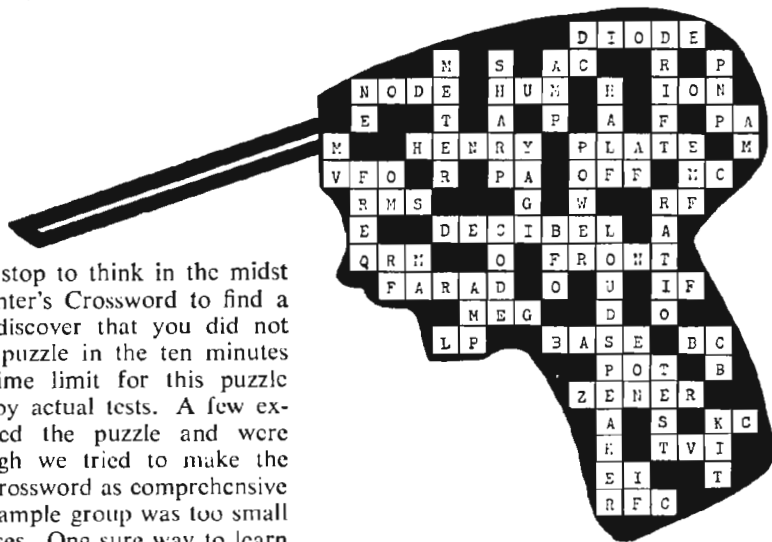

Experimenter's Crossword

(Puzzle on page 115)

If you had to stop to think in the midst of the Experimenter's Crossword to find a word, you will discover that you did not finish all of the puzzle in the ten minutes allocated. The time limit for this puzzle was determined by actual tests. A few experimenters solved the puzzle and were clocked. Although we tried to make the Experimenter's Crossword as comprehensive as possible, our sample group was too small for testing purposes. One sure way to learn whether our ten minute time limit is accurate or not, let us know how you did.

To rate yourself, deduct one point for each unfilled box in the puzzle. If you score 90 or over, you deserve a *Technician* rating, 80 to 89 puts you in the *Experimenter* group, 70 to 79 means you should spend more time keeping your nose in theory books, and 69 and under—buy as many back issues of RADIO-TV EXPERIMENTER as you can find and start boning up for the next puzzle.

Now that you know your rating, you may agree with us, or you may want to take issue with us. Either way, please let us know what you think. Send a postal card to the Editor, RADIO-TV EXPERIMENTER, 505 Park Avenue, New York, New York 10022 and comment on the time interval. If you believe ten minutes is enough, say so. Otherwise, let us know what you believe time limit should be. We're waiting for your cards. ■