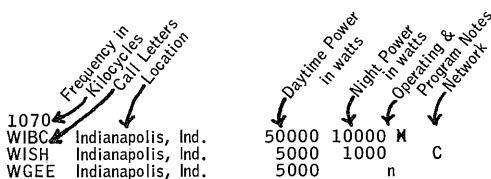

Listing of AM Stations by Frequencies

TABLE OF CONTENTS

VOL. 1	NO. 1
How to use Jones Station Listings	2
How to Receive Distant Stations	3
New Products Review	4
FM Stations arranged Geographically	5
TV Stations arranged Geographically	8
Explanation of TV Station Notes	11
AM Stations arranged Geographically	12
Forthcoming Changes in AM Stations	30
AM Stations arranged by Frequency	31
AM Stations arranged Alphabetically	55
Explanation of Abbreviations & Symbols	63
Subscription Blank	3

The entire contents of this publication are protected by copyright, and may not be reproduced in whole or in part without the written consent of the Publisher.