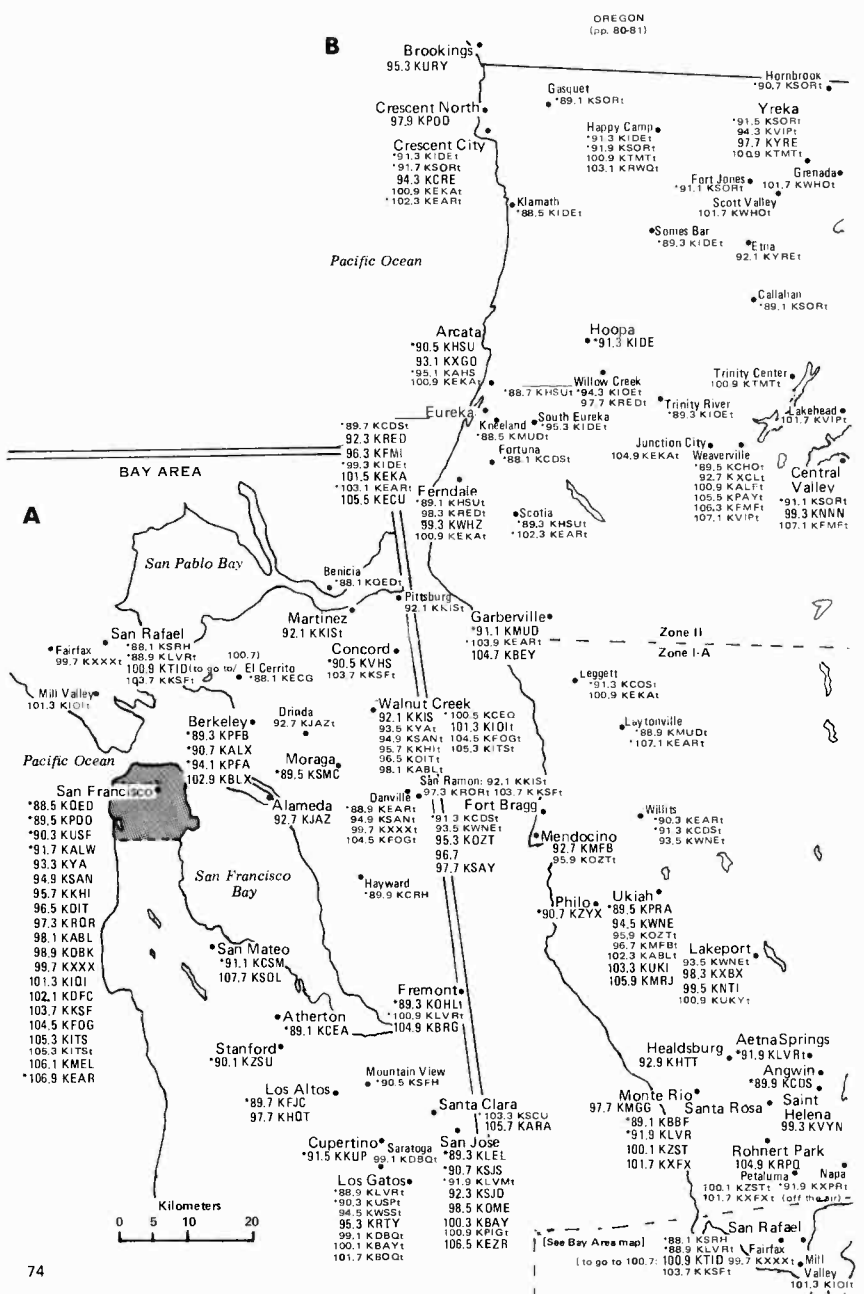

OREGON
(pp. 80-81)

B

A

(See Bay Area map)
(to go to 100.7)
Fairfax
100.9 KTVB
103.7 KKSFT