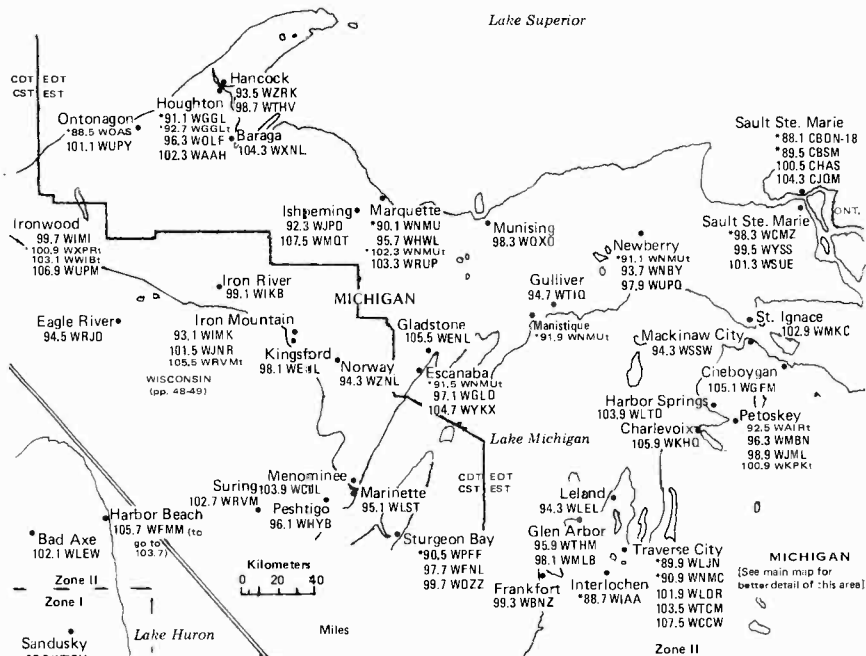

MICHIGAN'S UPPER PENINSULA AND ISLE ROYALE

MICHIGAN