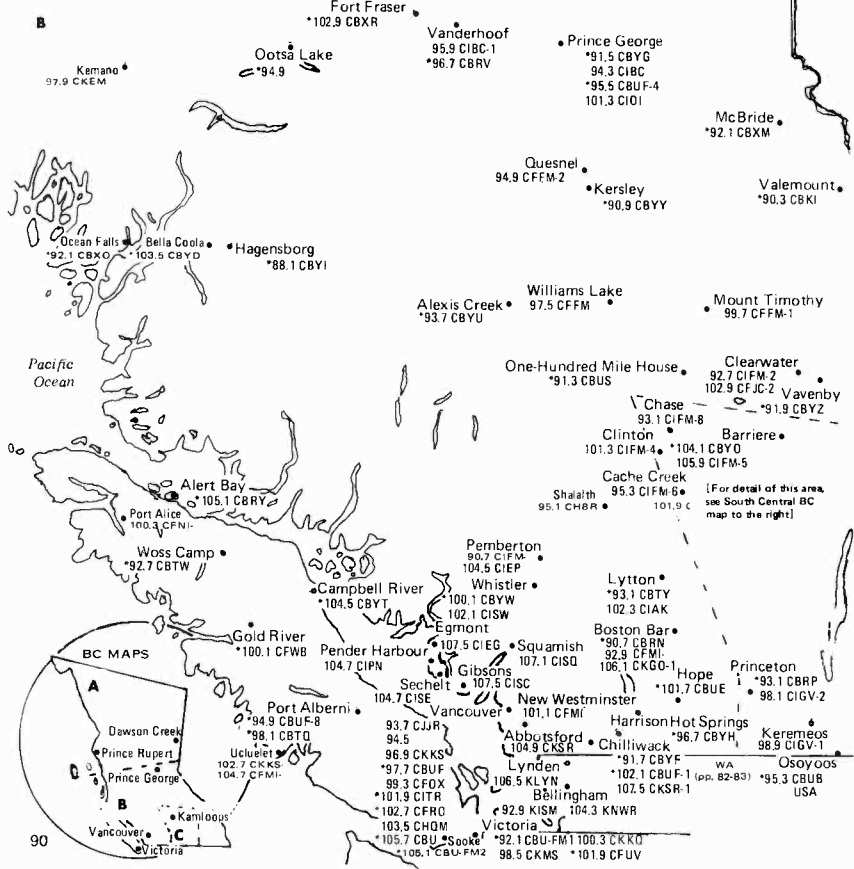

ALASKA - HAWAII

NORTHWEST TERRITORIES YUKON

Daylight Saving Time observed

Pacific Daylight/Standard Time MST

FOR CONTINUATION, SEE NORTH BC MAP

BRITISH COLUMBIA

Not on SK map:
Key Lake B9.9 C1RK

ALBERTA MANITOBA SASKATCHEWAN