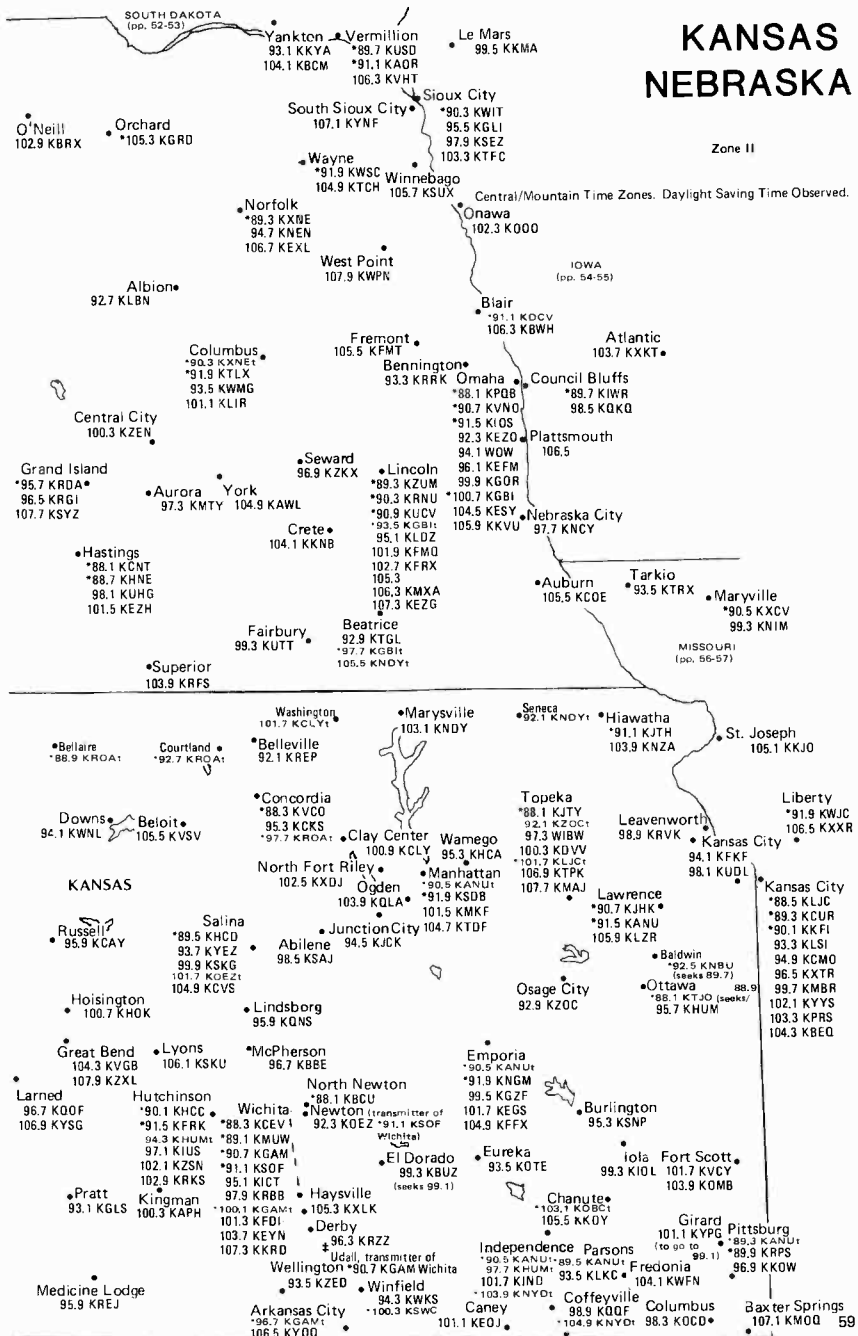

KANSAS NEBRASKA

Zone II