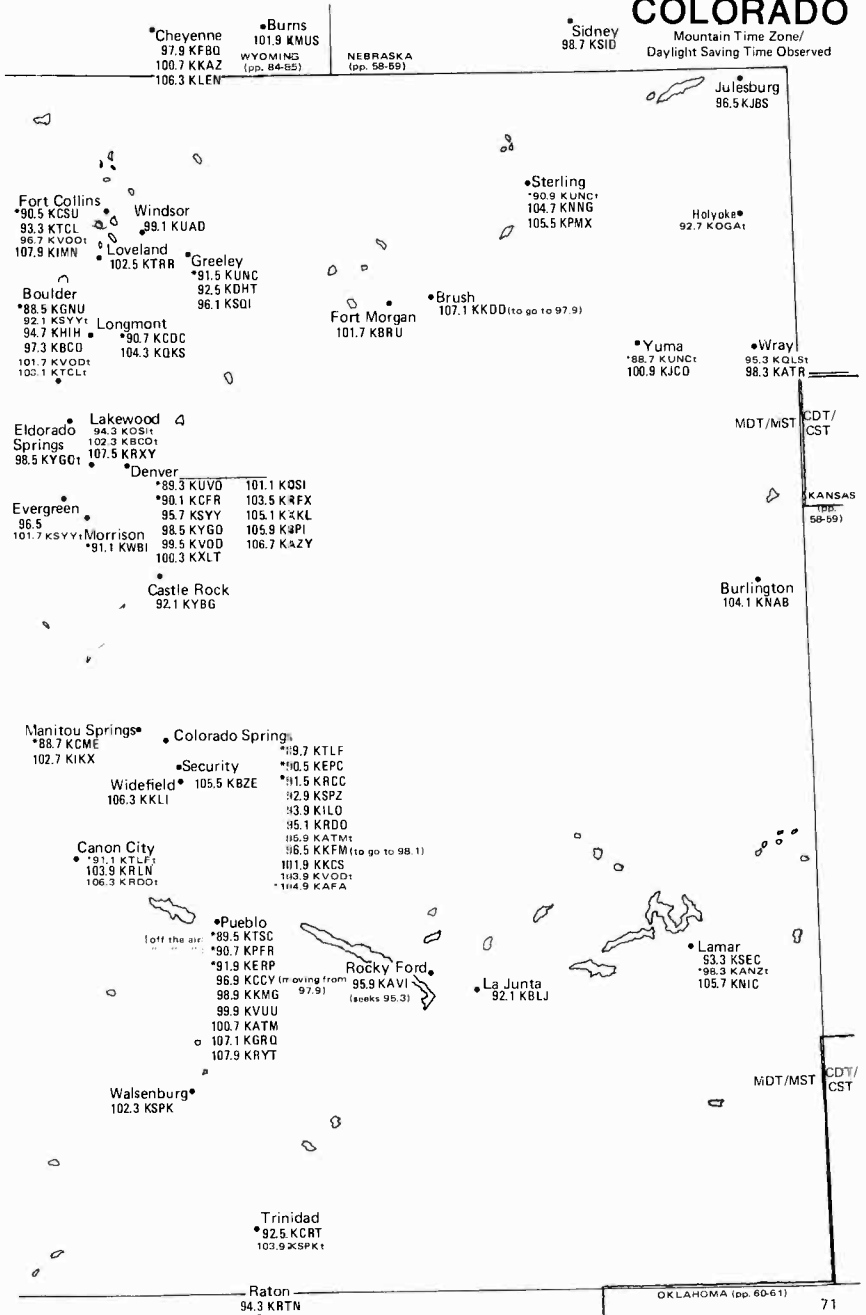

COLORADO

Mountain Time Zone/
Daylight Saving Time Observed