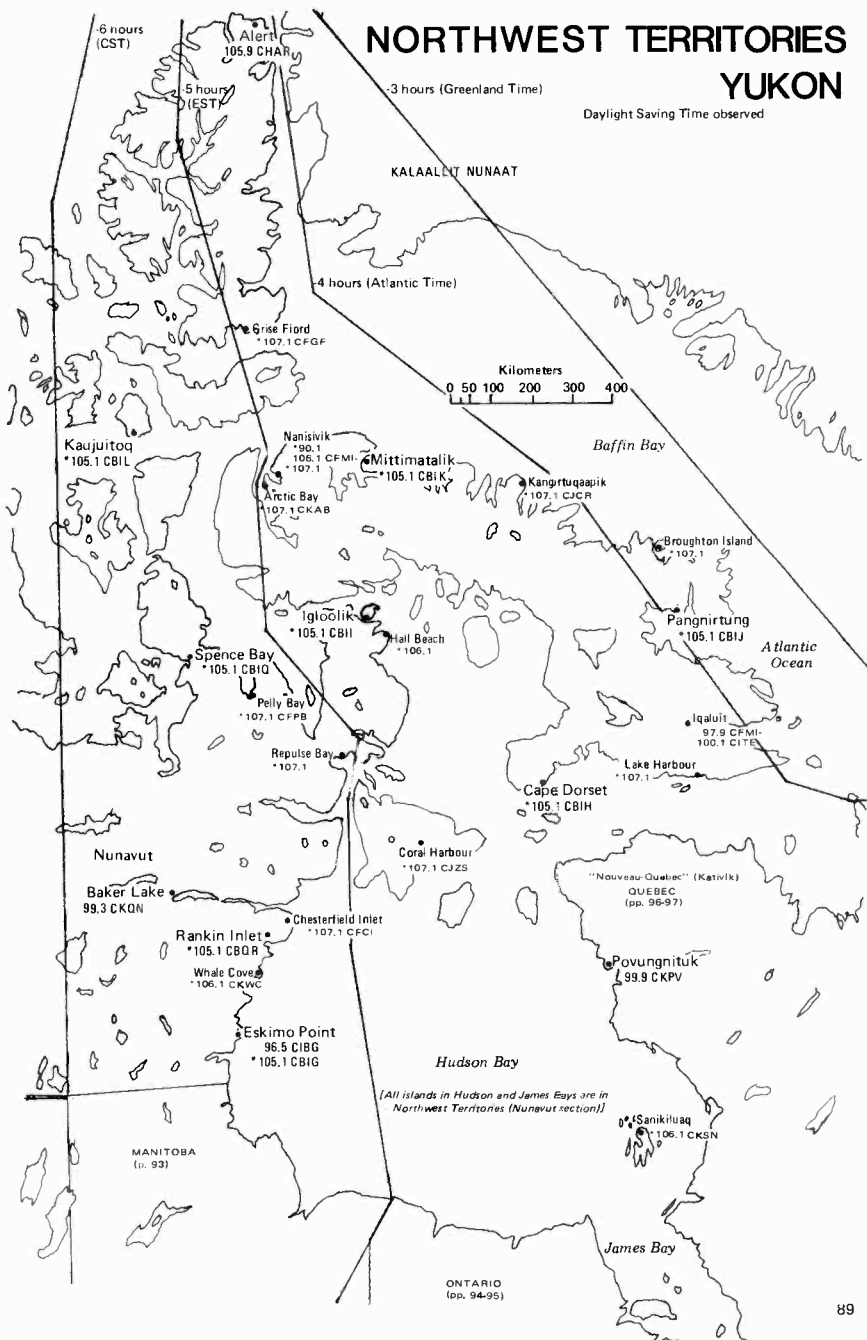

NORTHWEST TERRITORIES YUKON

Daylight Saving Time observed