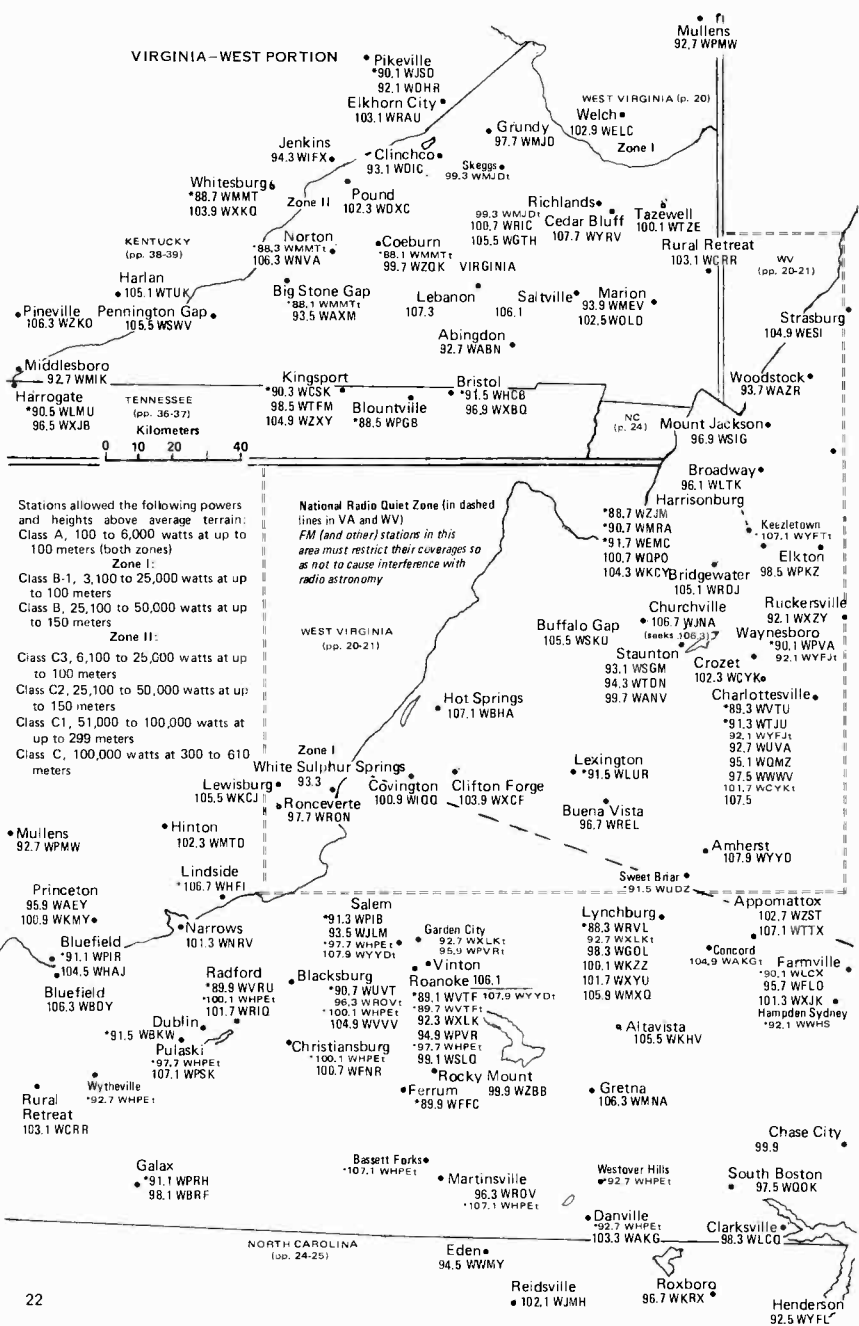

PENNSYLVANIA

DELAWARE-MARYLAND WEST VIRGINIA

DELAWARE-EAST MARYLAND SECTION

Same scale as remainder of map

Eastern Time Zone/Daylight Saving Time observed

VIRGINIA

DISTRICT OF COLUMBIA

Eastern Time Zone/Daylight Saving Time Observed