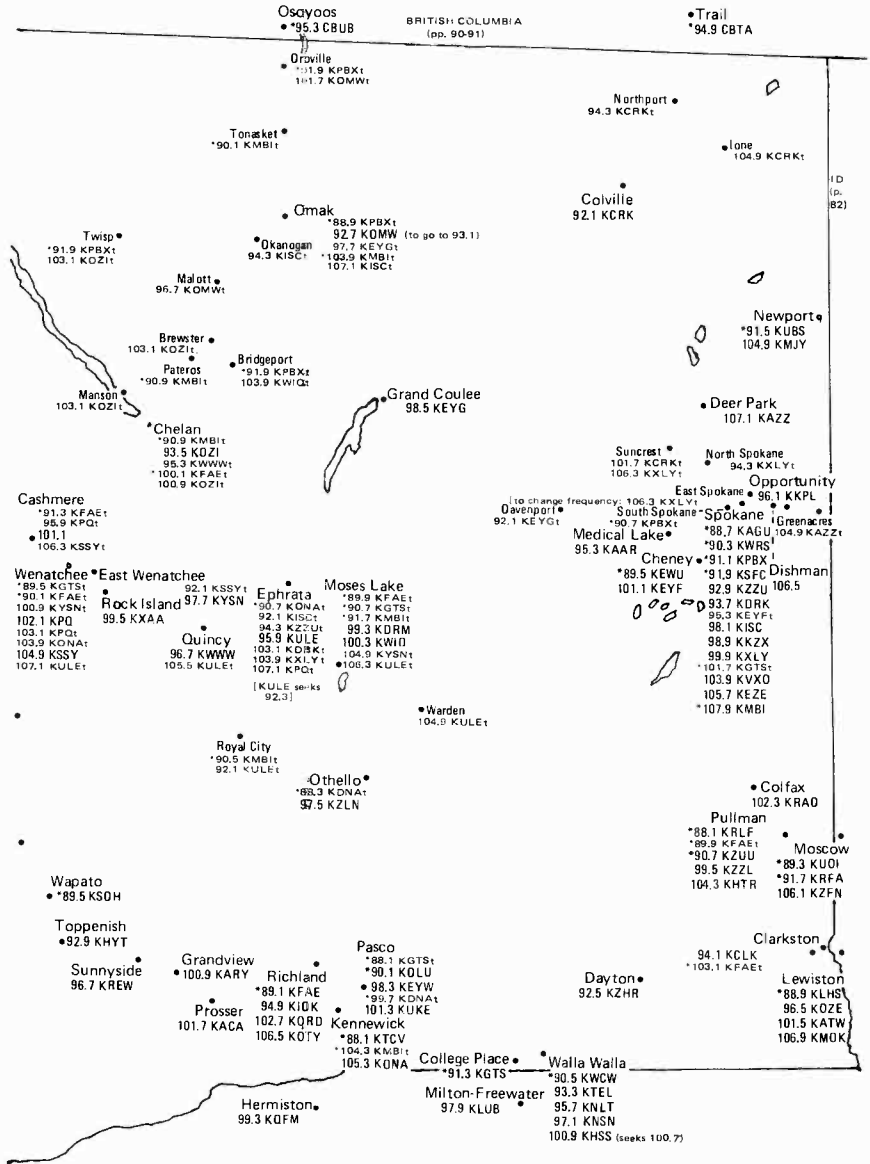

WASHINGTON

Pacific Time Zone/Daylight Saving Time Observed