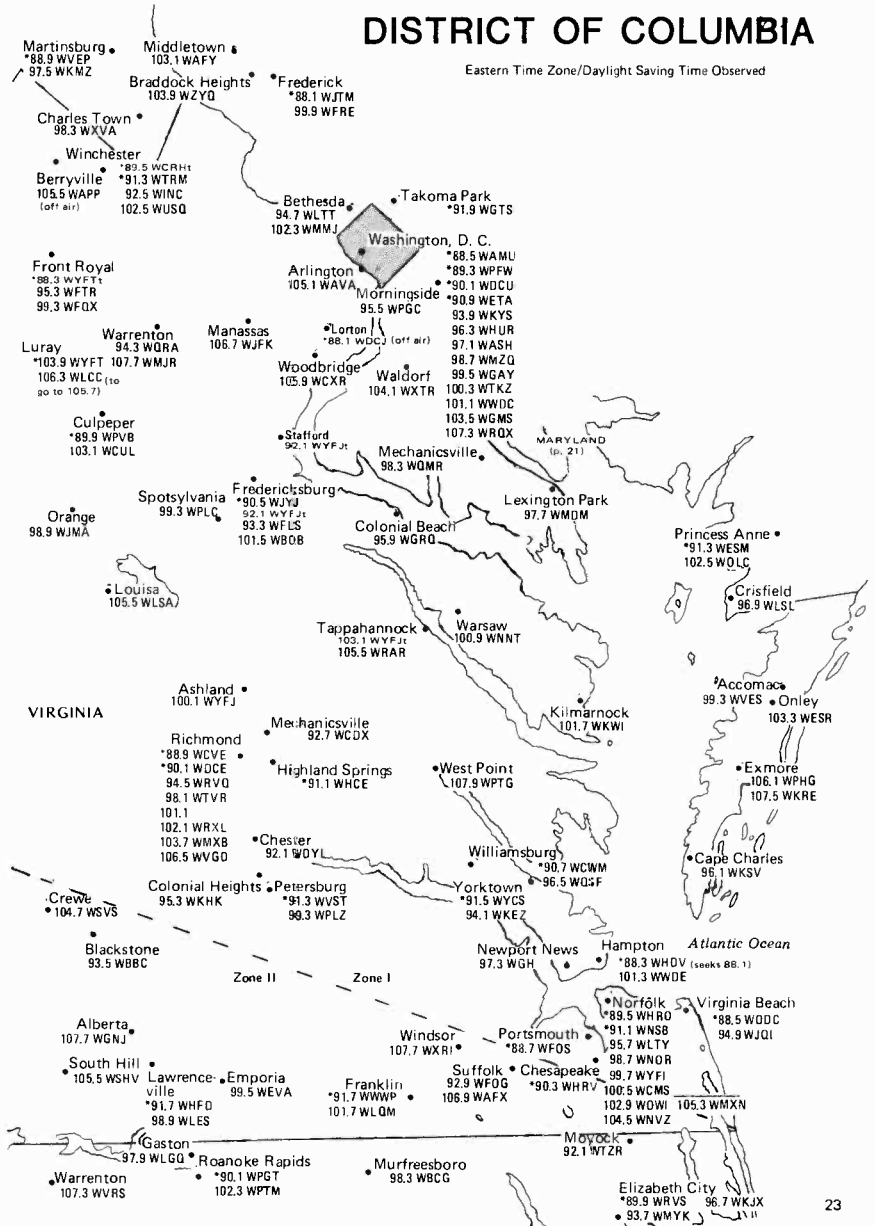

PENNSYLVANIA

DELAWARE-MARYLAND WEST VIRGINIA

DELAWARE-EAST MARYLAND SECTION

Same scale as remainder of map

Eastern Time Zone/Daylight Saving Time observed

VIRGINIA

DISTRICT OF COLUMBIA

Eastern Time Zone/Daylight Saving Time Observed