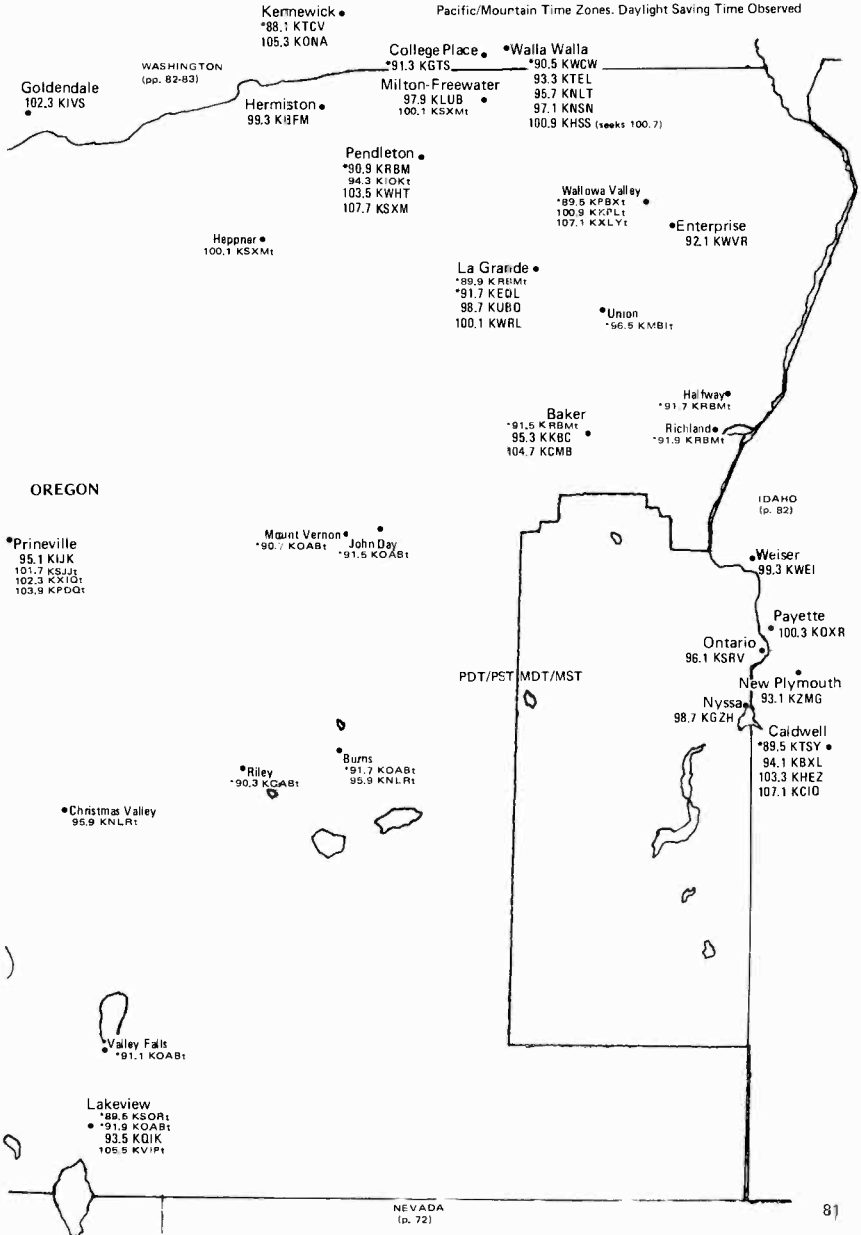

OREGON

Pacific/Mountain Time Zones. Daylight Saving Time Observed