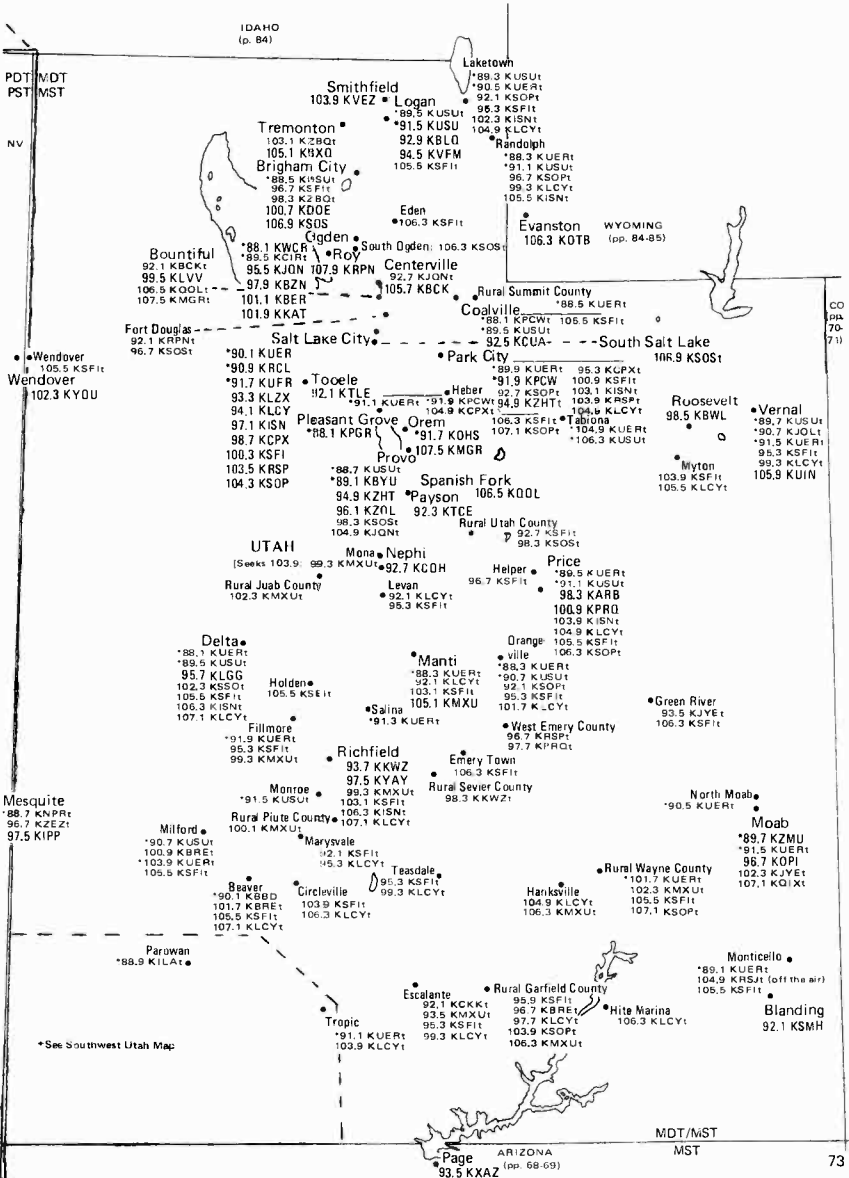

NEVADA · UTAH

Mountain/Pacific Time Zones; Daylight Saving Time Observed

Zone II

Utah Map:

Kilometers
0 20 40