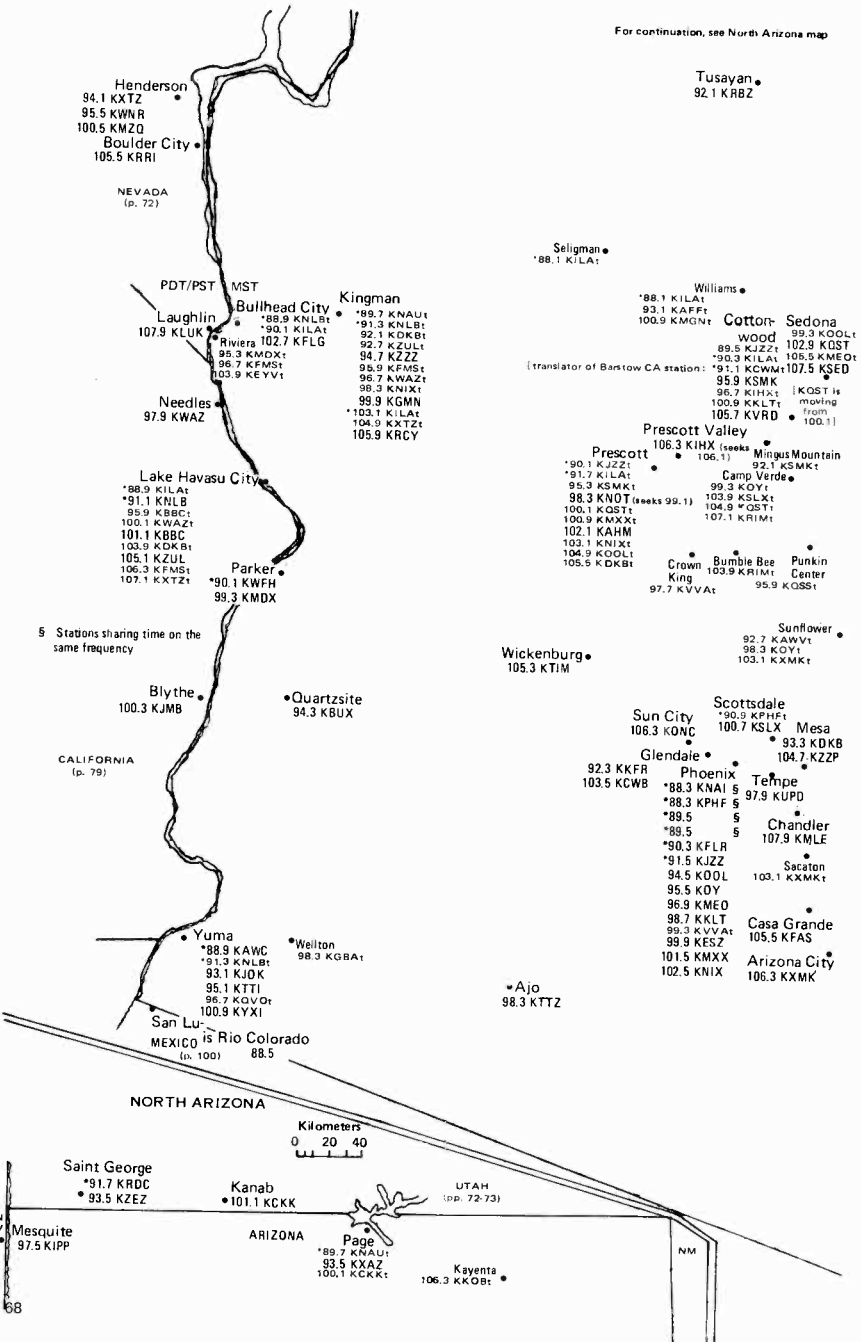

For continuation, see North Arizona map

Henderson
94.1 KXTZ
95.5 KWNR
100.5 KMZG
Boulder City
105.5 KRRI

NEVADA
(p. 72)

PDT/PST MST
Laughlin
107.9 KLUK
Bullhead City
88.9 KNLBt
90.1 KILA
Riviera
102.7 KFLG
95.3 KMDXt
96.7 KFMS
103.9 KEYVt

Lake Havasu City
88.9 KILA
91.1 KNLB
85.9 KBBCt
100.1 KWAZt
101.1 KBBC
103.9 KDKBt
105.1 KZUL
106.3 KFMS
107.1 KXTZt

Parker
90.1 KWVH
99.3 KMDX

5 Stations sharing time on the same frequency

Blythe
100.3 KJMB

Quartzsite
94.3 KBUX

CALIFORNIA
(p. 79)

Yuma
88.9 KAWC
81.3 KNLBt
93.1 KJDK
95.1 KTTI
96.7 KQVt
100.9 KYXI

Wellton
98.3 GBA

San Luis Rio Colorado
(In 100) 88.5

NORTH ARIZONA

Saint George
91.7 KRDC
93.5 KZEZ

Kanab
101.1 KCKK

UTAH
(p. 72-73)

Mesquite
97.5 KIPP

ARIZONA
Page
89.7 KNAUt
93.5 KNAZ
100.1 KCRKt

Kayenta
106.3 KKBt

Tusayan
92.1 KRBZ

Seligman
88.1 KILA

Williams
88.1 KILA
93.1 KAFT
100.9 KMGnt

Cottonwood
89.5 KJZZt
90.3 KILA
91.1 KCWmt
95.9 KSMK
96.7 KIHxt
100.9 KLLTt
105.7 KVRD
Sedona
99.3 KOOLt
102.9 KGST
105.5 KMEOt
107.5 KSED
KOST is moving from 100.1

(translator of Barstow CA station)

Prescott Valley
106.3 KIHt

Mingus Mountain
92.1 KSMKt
Camp Verde
99.3 KOYt
103.9 KSLXt
104.9 KQStt
107.1 KRIMt

Crown King
97.7 KVVAt

Wickenburg
105.3 KTIM

Sunflower
92.7 KAWVt
98.3 KOYt
103.1 KXMKt

Sun City
106.3 KQNC
Scottsdale
90.5 KPHFt
100.7 KSLX
Mesa
93.3 KDKB
104.7 KZZP

Glendale
92.3 KKFR
103.5 KQWB

Tempe
97.9 KUPD
Chandler
107.9 KMLE

Sacaton
103.1 KXMKt
Casa Grande
105.5 KFAS
Arizona City
106.3 KXMK

Ajo
98.3 KTTZ