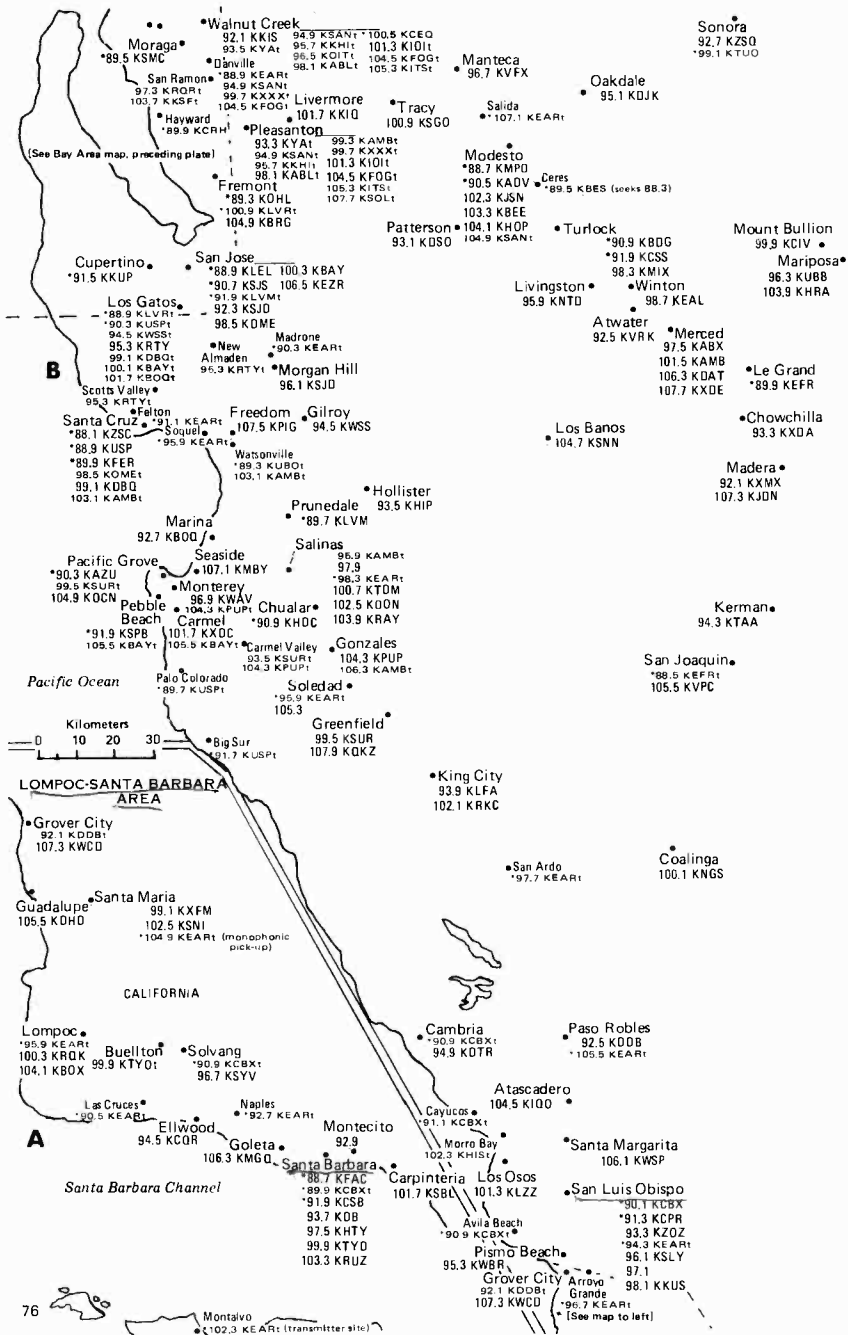

Kilometers
0 20 40

OREGON
(pp. 80-81)

B

A

(See Bay Area map)
(to go to 100.7)
Fairfax
100.9 KTVB
103.7 KKSFT

CALIFORNIA

[North portion—remainder of California is on the following two plates]

Pacific Time Zone—Daylight Saving Time observed