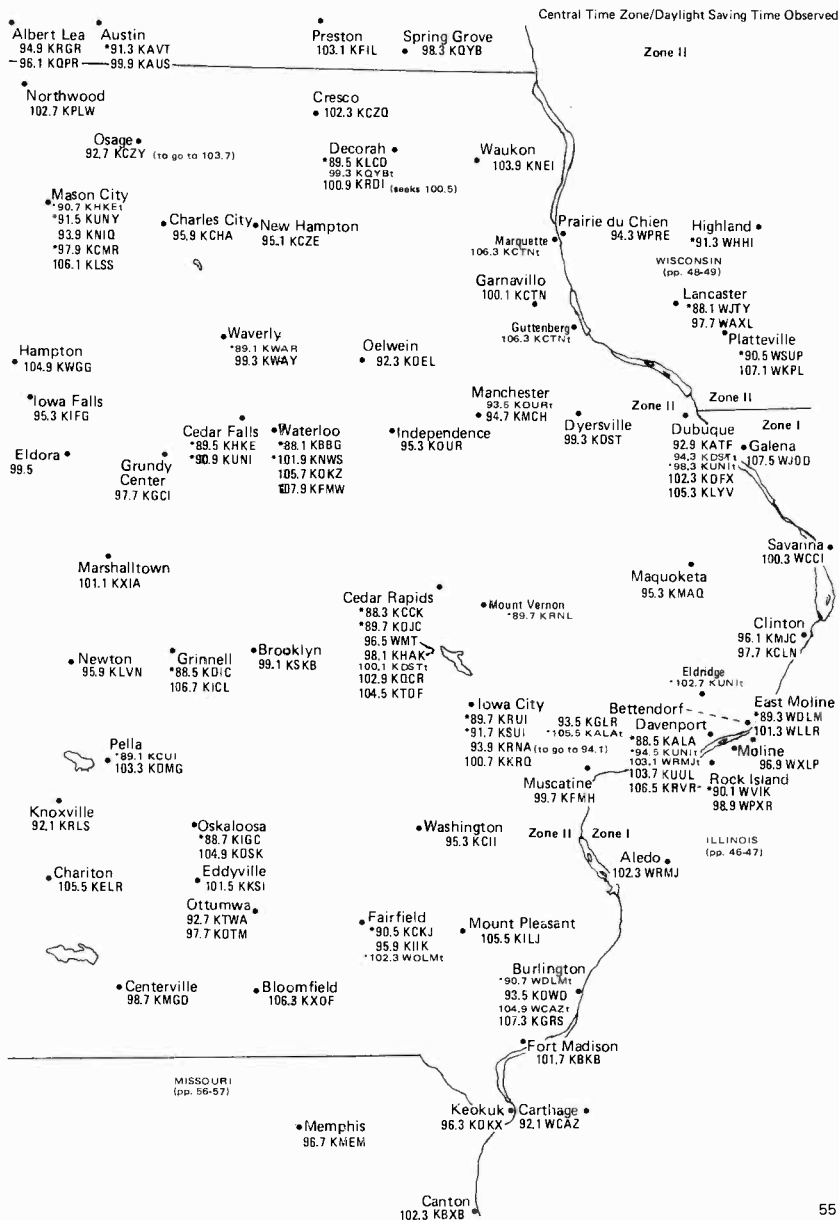

MINNESOTA

NORTH DAKOTA SOUTH DAKOTA

Central/Mountain Time Zones
Daylight Saving Time Observed

Zone II

SOUTH DAKOTA

NEBRASKA
(p. 58-59)

MINNESOTA
(p. 50-51)

IOWA