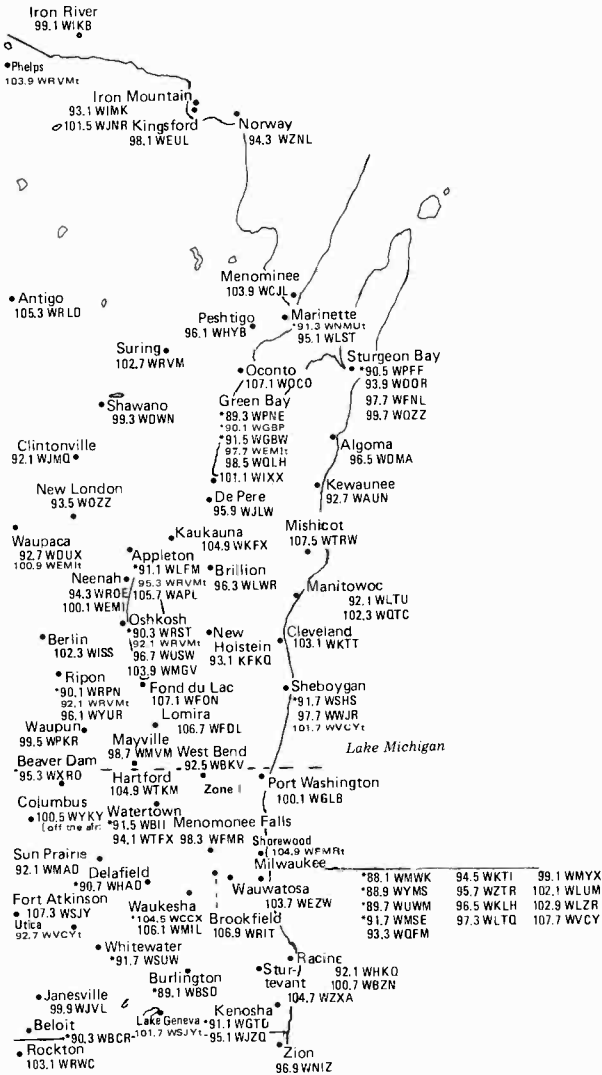

WISCONSIN

Central Time Zone/Daylight Saving Time Observed