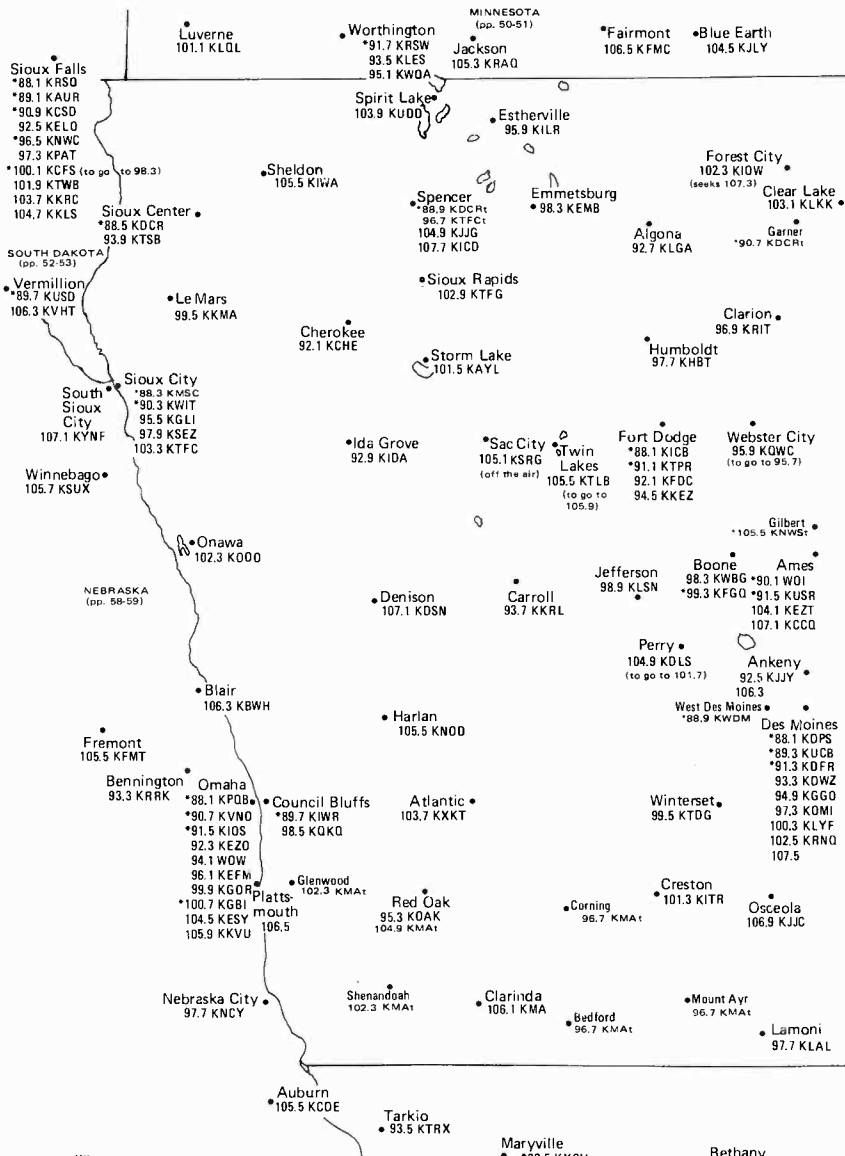

MINNESOTA

NORTH DAKOTA SOUTH DAKOTA

Central/Mountain Time Zones
Daylight Saving Time Observed

Zone II

SOUTH DAKOTA

NEBRASKA
(p. 58-59)

MINNESOTA
(p. 50-51)

IOWA