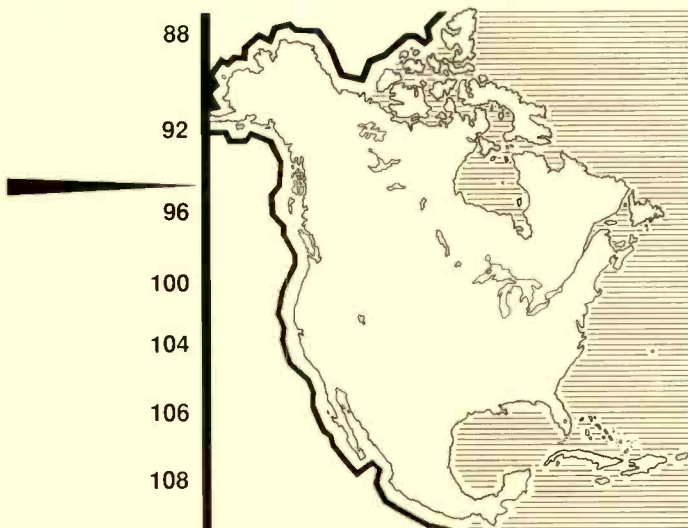

13th Edition

FM ATLAS

By Bruce F. Elving

*A guide for travelers,
hi-fi listeners, media people
and hobbyists*