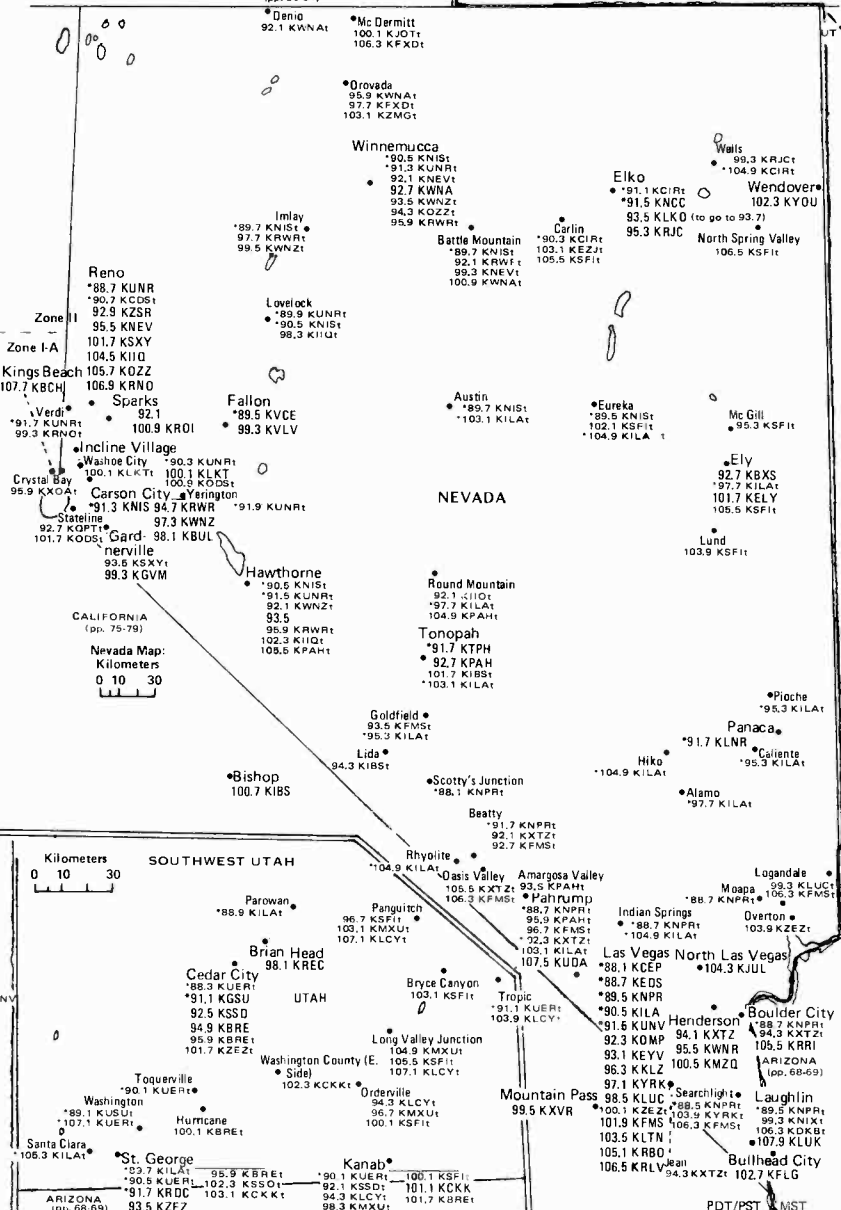

PDT/PST MDT/MST
IDAHO
(p. 84)

OREGON
(pp. 80-81)