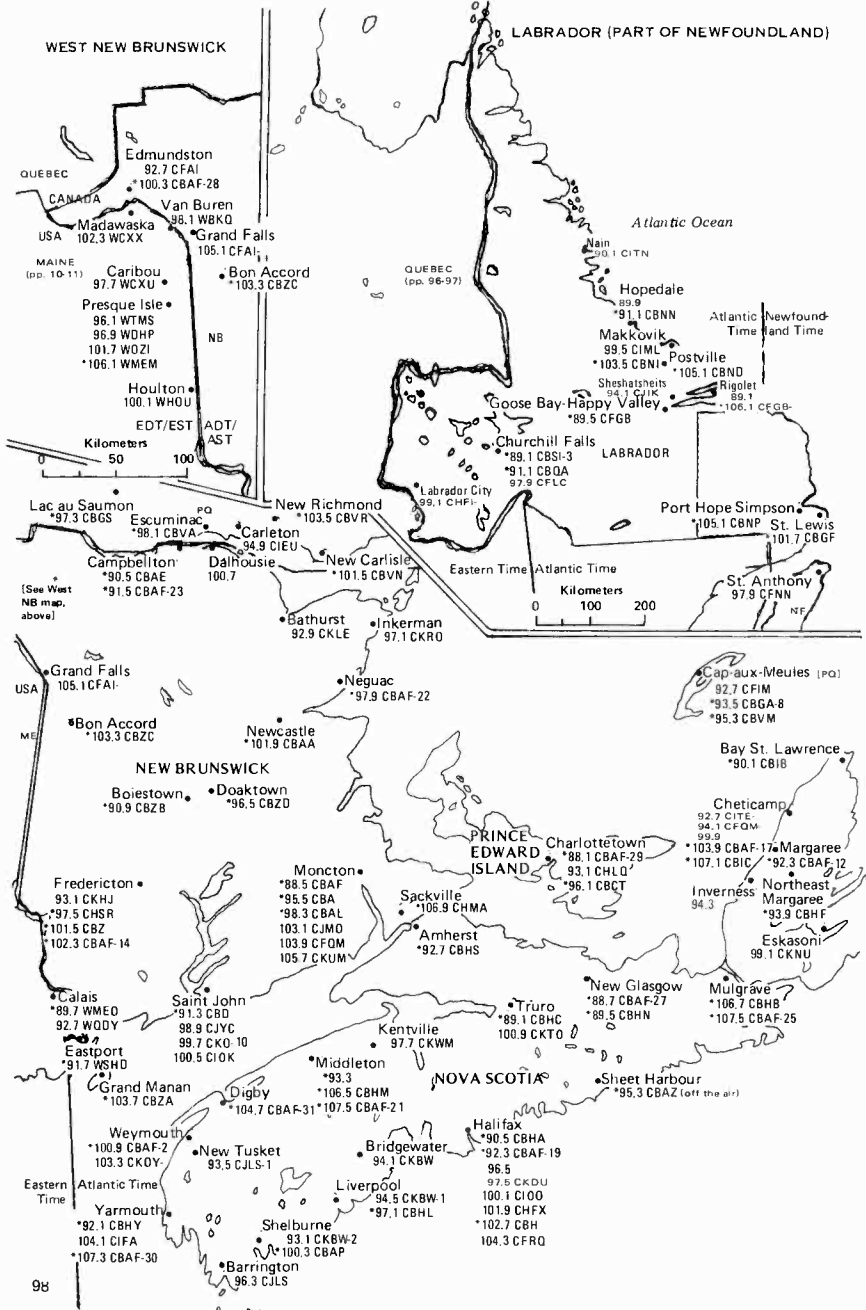

Central/Mountain Time Zones; Daylight Saving
Time observed (except in Central Time Zone part
of Saskatchewan)

ONTARIO

Central/Eastern Time Zones. Daylight Saving Time observed.

NEW BRUNSWICK NEWFOUNDLAND NOVA SCOTIA PRINCE EDWARD ISLAND