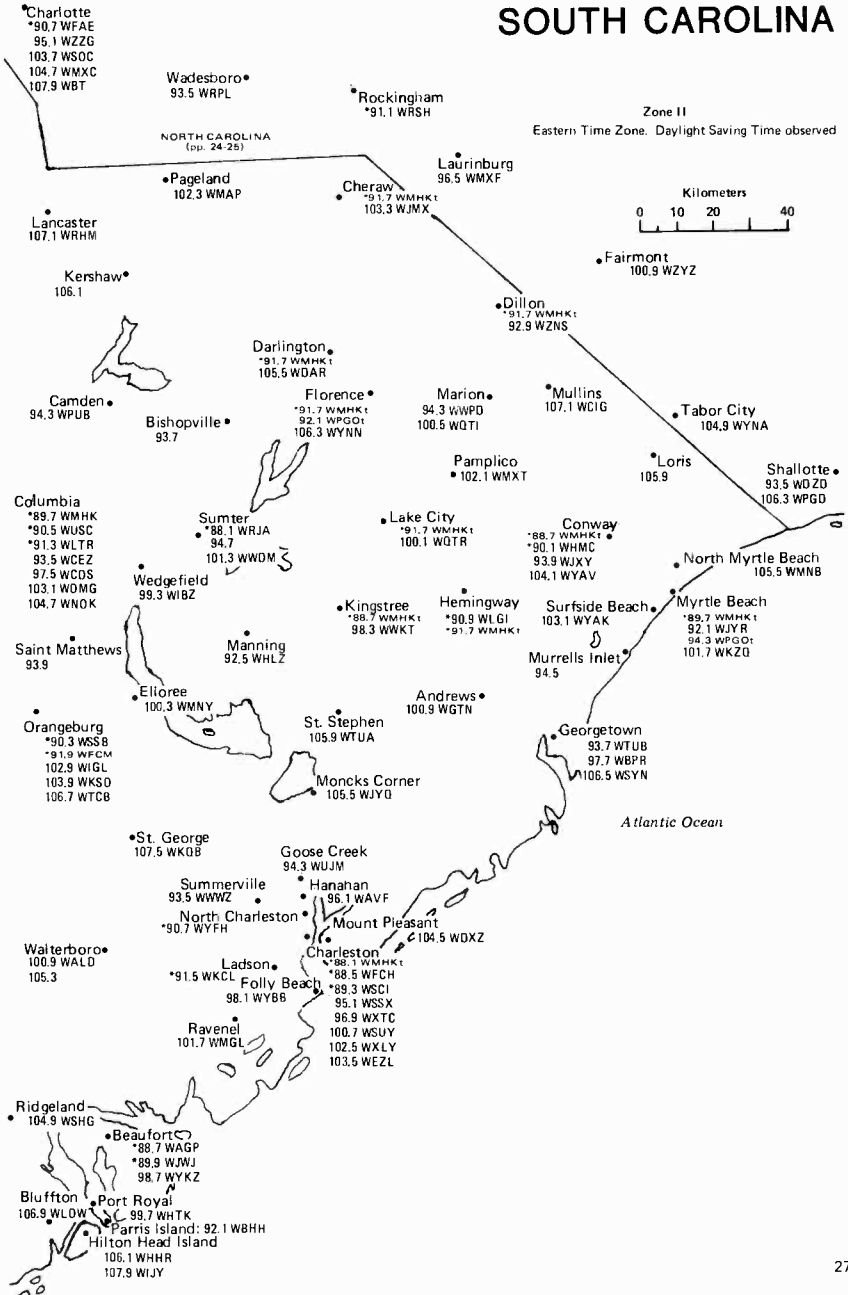

SOUTH CAROLINA