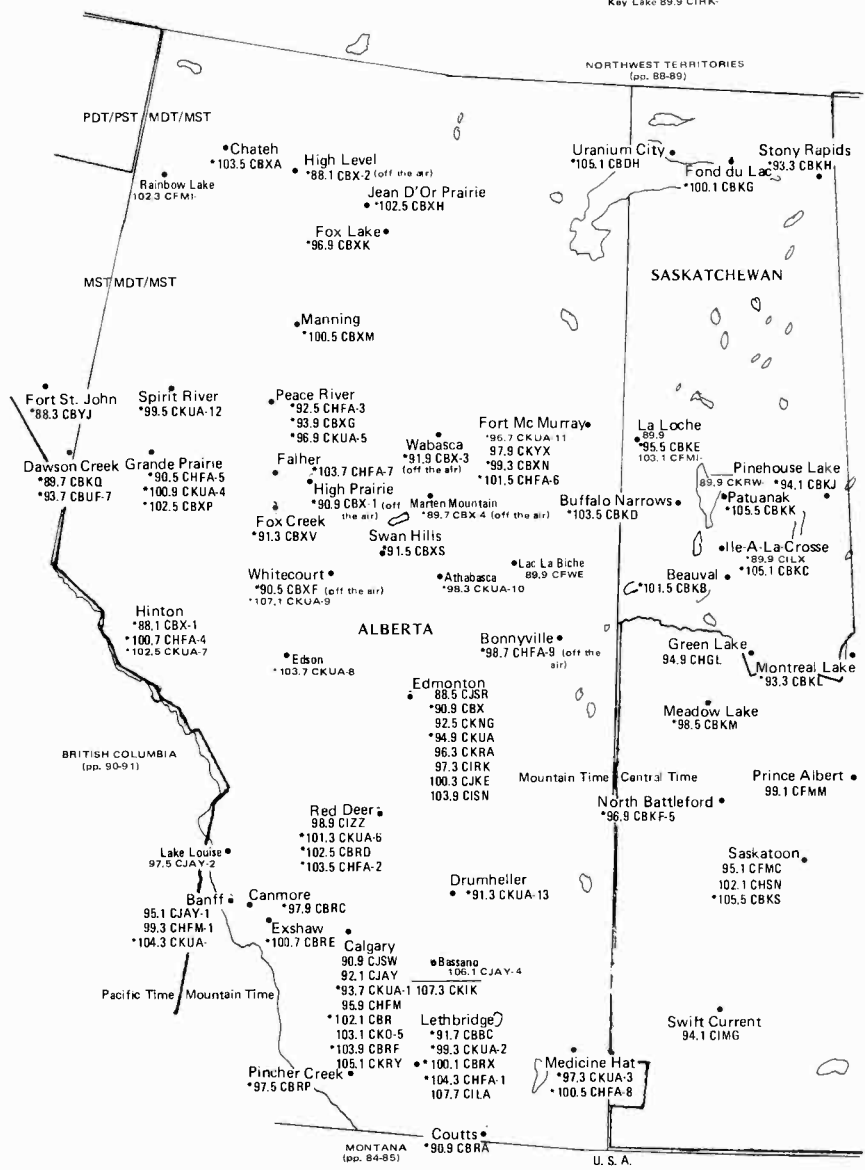

ALASKA - HAWAII

NORTHWEST TERRITORIES YUKON

Daylight Saving Time observed

Pacific Daylight/Standard Time MST

FOR CONTINUATION, SEE NORTH BC MAP

BRITISH COLUMBIA

Not on SK map:
Key Lake B9.9 C1RK

ALBERTA MANITOBA SASKATCHEWAN