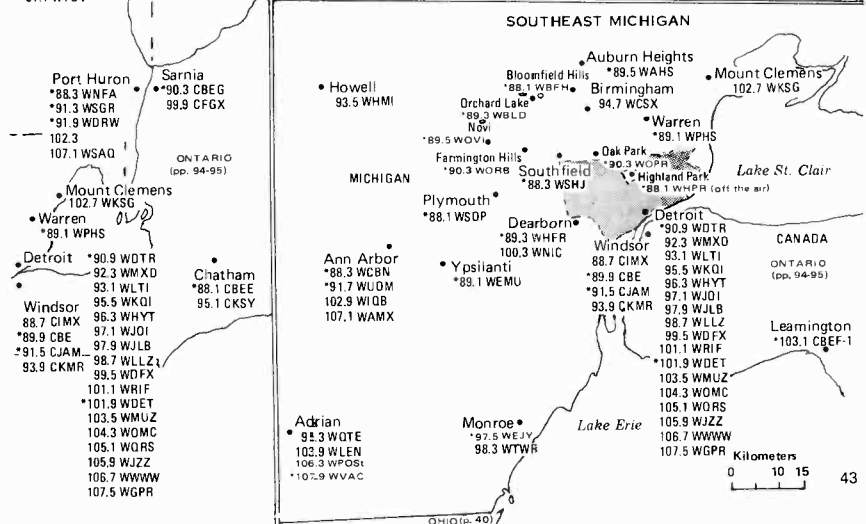

MICHIGAN'S UPPER PENINSULA AND ISLE ROYALE

MICHIGAN