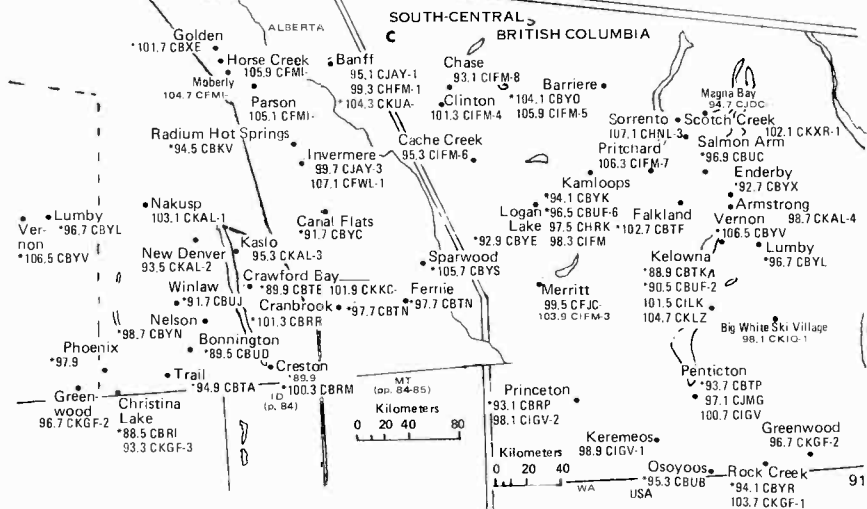

SOUTH
DAKOTA
(pp. 52-53)

Belle Fourche
• 95.9 KBFS

Sturgis
• 93.1 KRCS
Deadwood
• 95.1 KSQY

Newcastle
• 103.9 KERMT
• 106.3 KSLT
• 107.1 KAMLL

NEBRASKA
(pp. 58-59)

Terrytown
• 98.9 KCMJ
Scotts-
bluff
• 92.9 KMOR
• 94.1 KNEB
Pine Bluffs
• 96.7 KERMT
(pp. 70-71)

ALASKA - HAWAII

NORTHWEST TERRITORIES YUKON

Daylight Saving Time observed

Pacific Daylight/Standard Time MST

FOR CONTINUATION, SEE NORTH BC MAP

BRITISH COLUMBIA

Not on SK map:
Key Lake B9.9 C1RK

ALBERTA MANITOBA SASKATCHEWAN