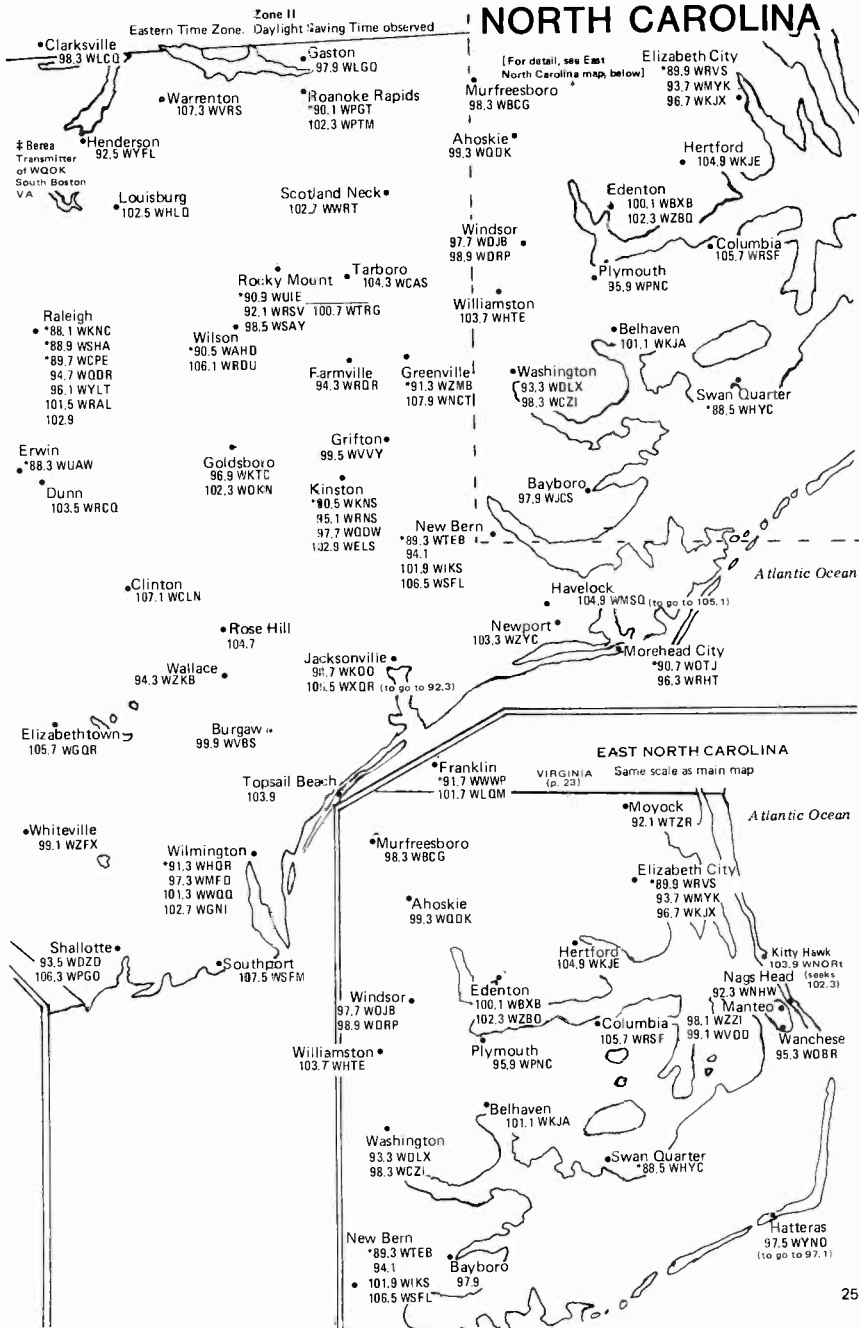

PENNSYLVANIA

DELAWARE-MARYLAND WEST VIRGINIA

DELAWARE-EAST MARYLAND SECTION

Same scale as remainder of map

Eastern Time Zone/Daylight Saving Time observed

VIRGINIA

DISTRICT OF COLUMBIA

Eastern Time Zone/Daylight Saving Time Observed