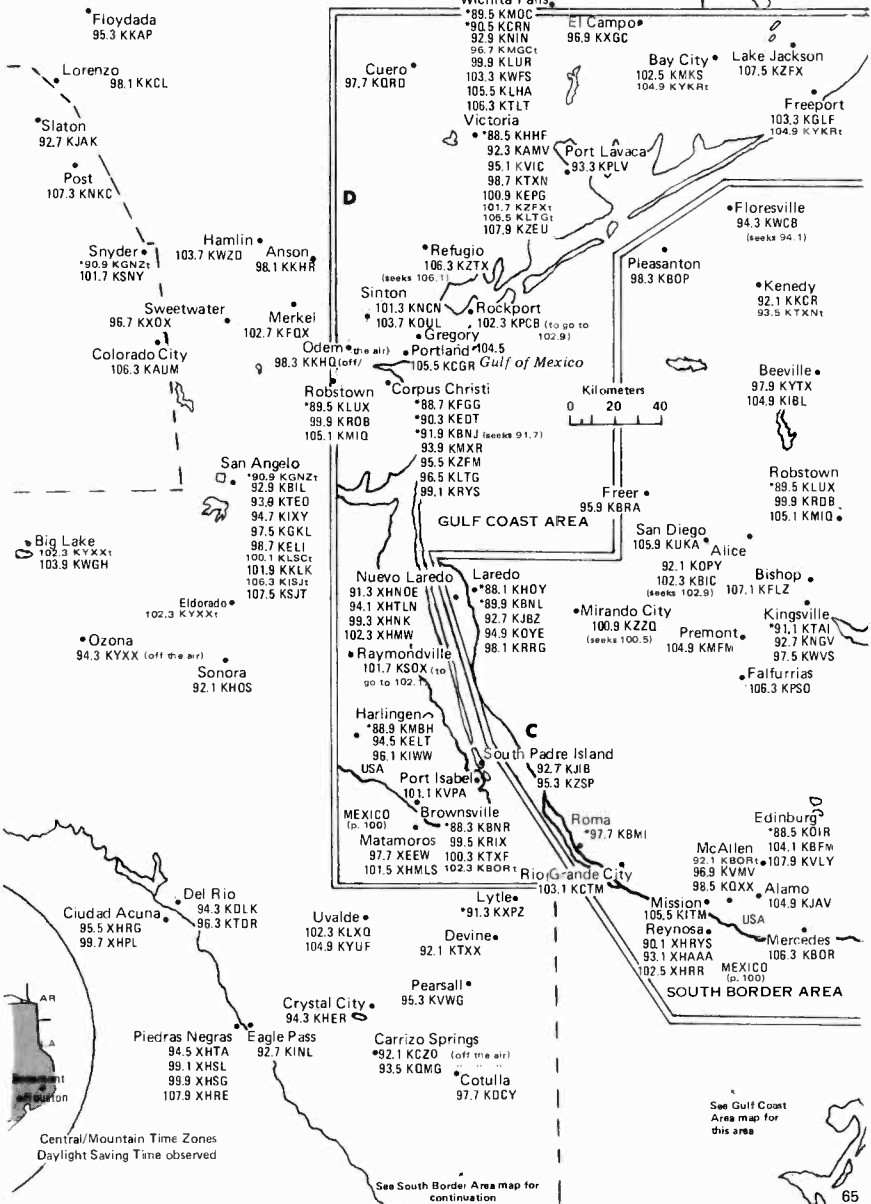

[North, West and South—the remainder of Texas is on the preceding plate]

TEXAS

• See Denison area map for continuation

Floydada 95.3 KKAP
Lorenzo 98.1 KKCL
Slaton 92.7 KJAK
Post 107.3 KNKC

Snyder 90.9 KGNZ
101.7 KSNY
Sweetwater 96.7 KXDX
Colorado City 106.3 KAUM