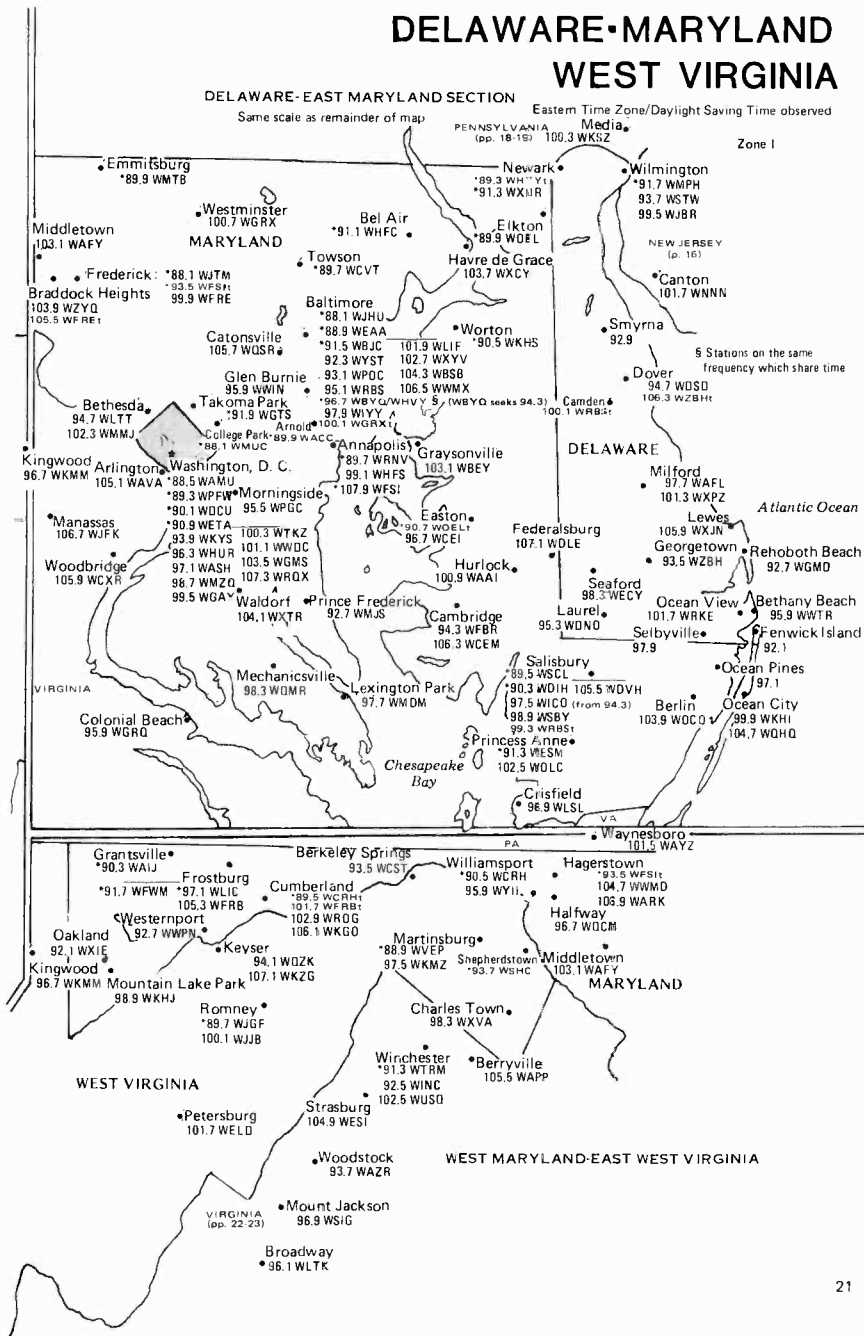

DELAWARE-MARYLAND WEST VIRGINIA

DELAWARE-EAST MARYLAND SECTION

Same scale as remainder of map