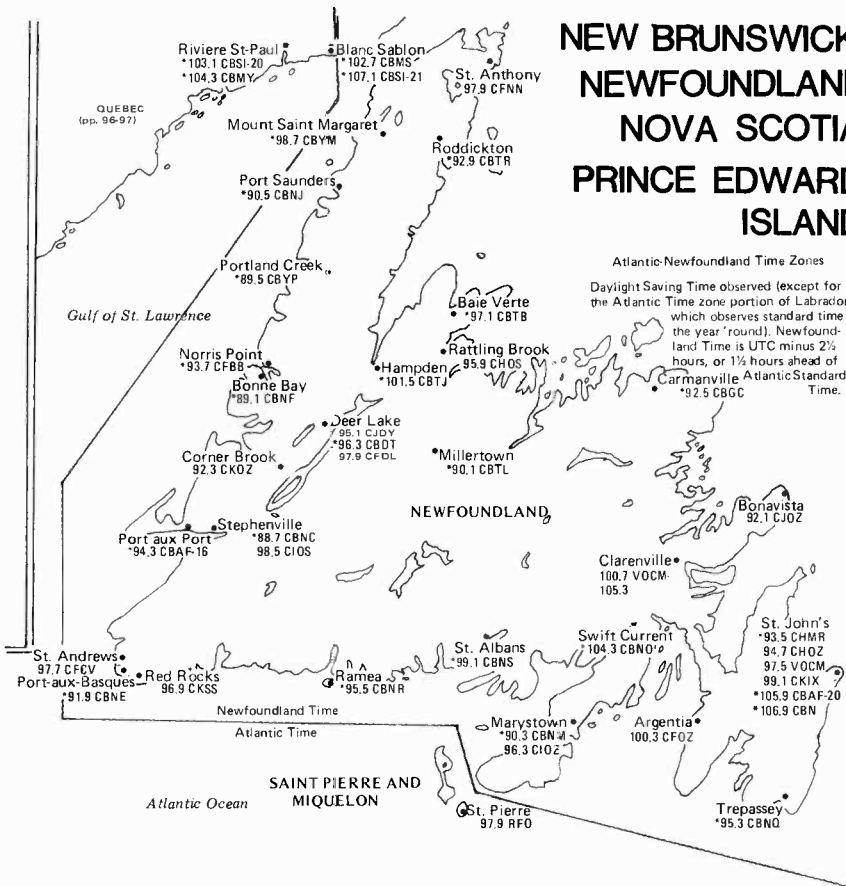

Central/Mountain Time Zones; Daylight Saving
Time observed (except in Central Time Zone part
of Saskatchewan)

ONTARIO

Central/Eastern Time Zones. Daylight Saving Time observed.

NEW BRUNSWICK NEWFOUNDLAND NOVA SCOTIA PRINCE EDWARD ISLAND