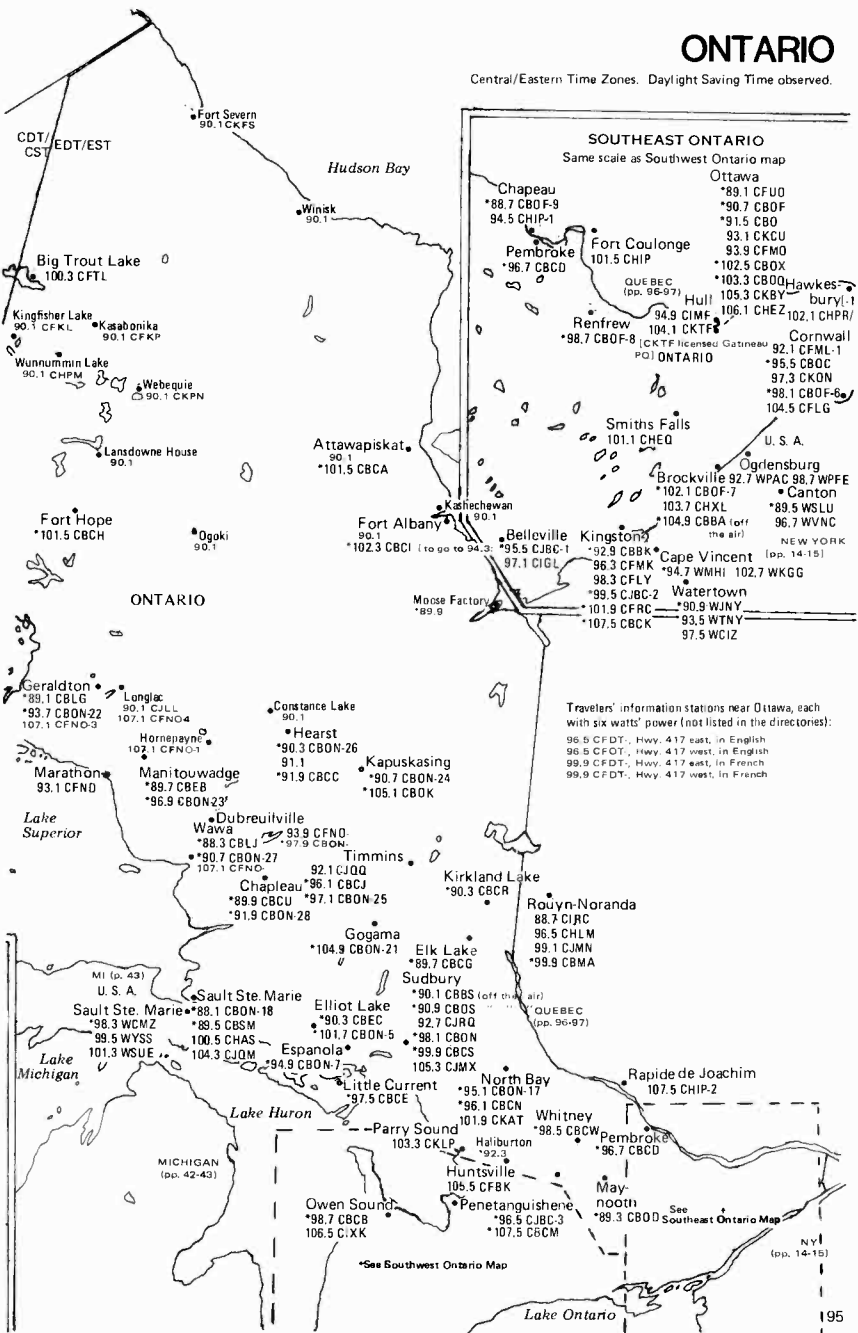

ONTARIO

Central/Eastern Time Zones. Daylight Saving Time observed.