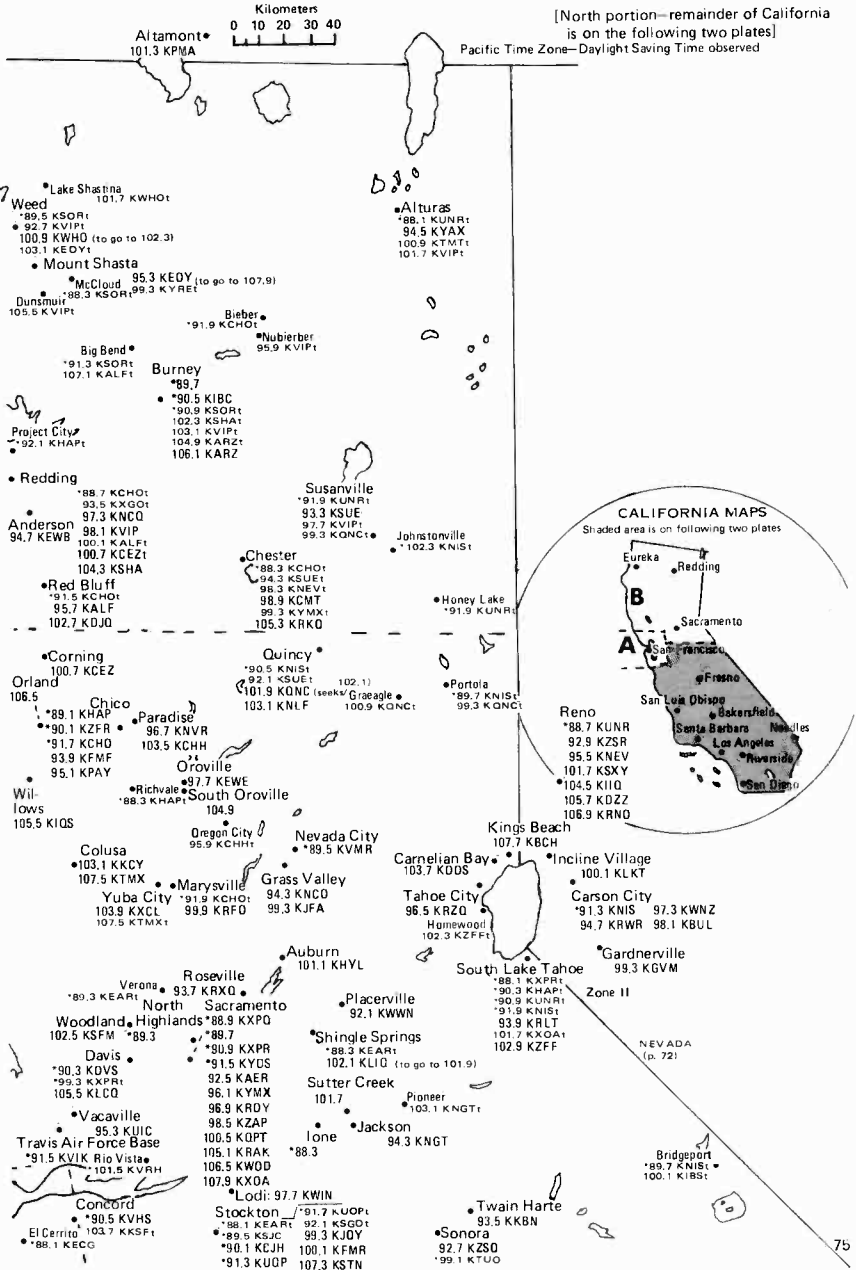

Kilometers
0 20 40

OREGON
(pp. 80-81)

B

A

(See Bay Area map)
(to go to 100.7)
Fairfax
100.9 KTVB
103.7 KKSFT

CALIFORNIA

[North portion—remainder of California is on the following two plates]

Pacific Time Zone—Daylight Saving Time observed