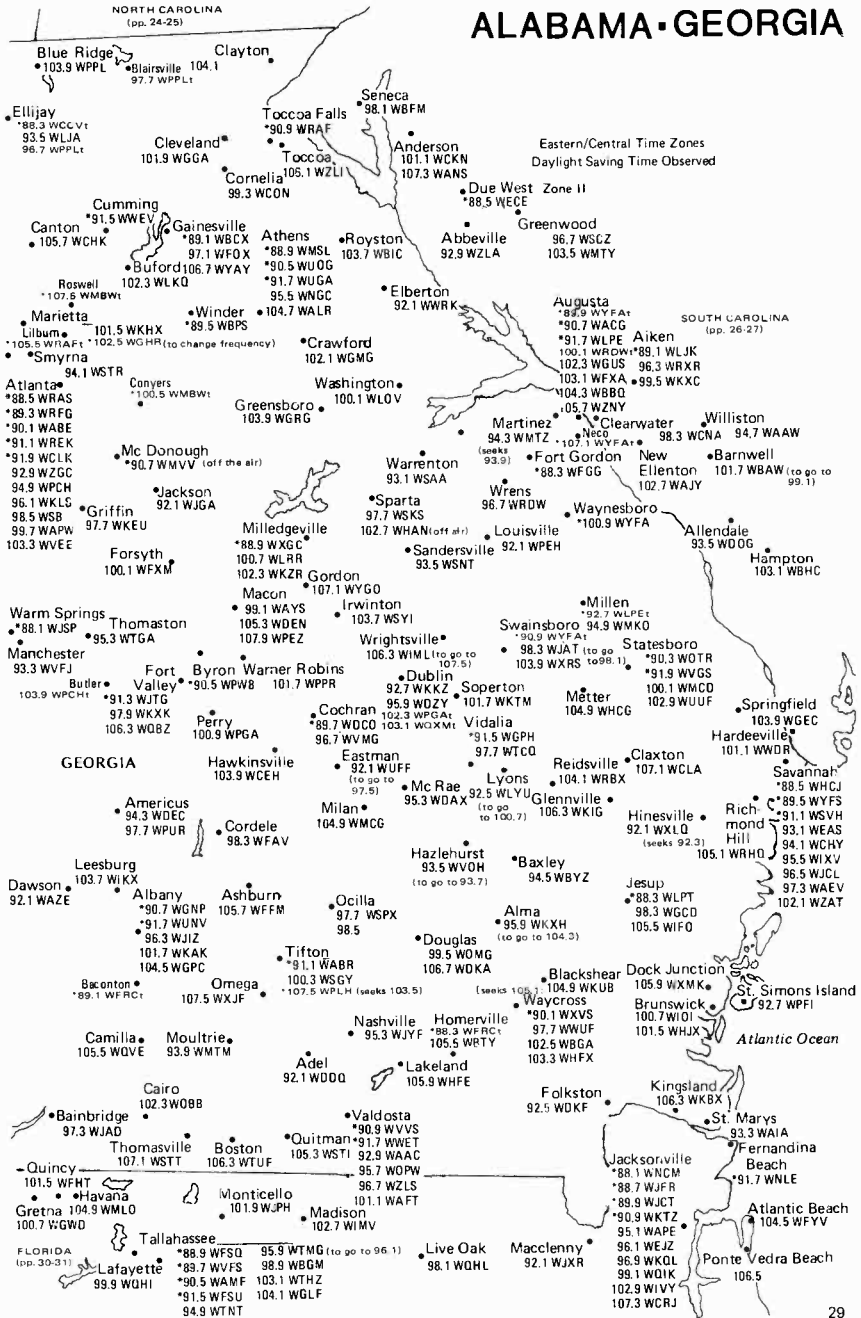

ALABAMA • GEORGIA