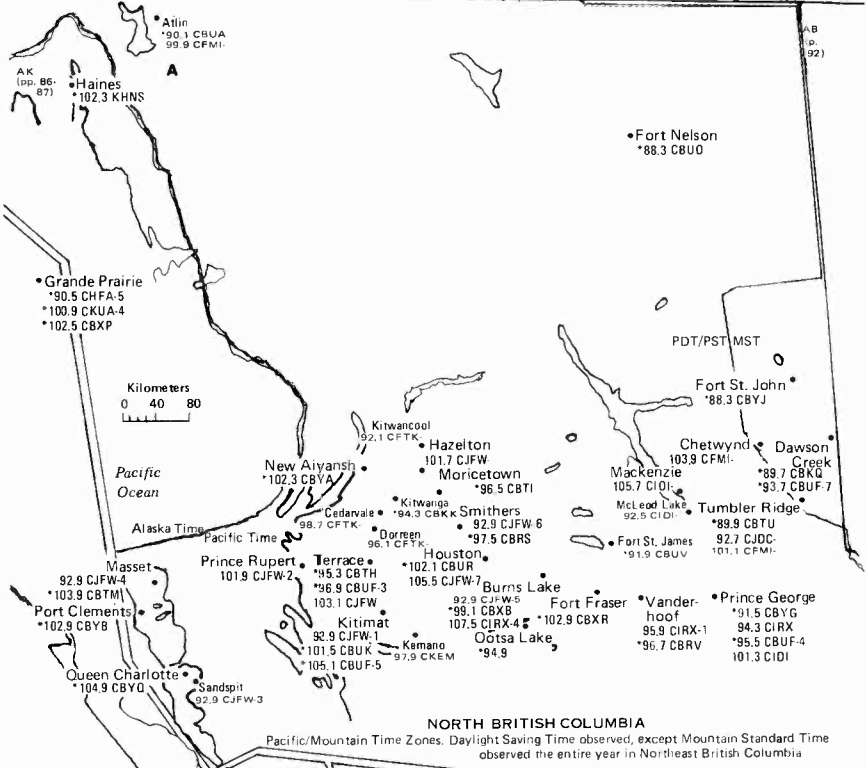

ALASKA - HAWAII

NORTHWEST TERRITORIES YUKON

Daylight Saving Time observed

Pacific Daylight/Standard Time MST

FOR CONTINUATION, SEE NORTH BC MAP

BRITISH COLUMBIA

Not on SK map:
Key Lake B9.9 C1RK

ALBERTA MANITOBA SASKATCHEWAN