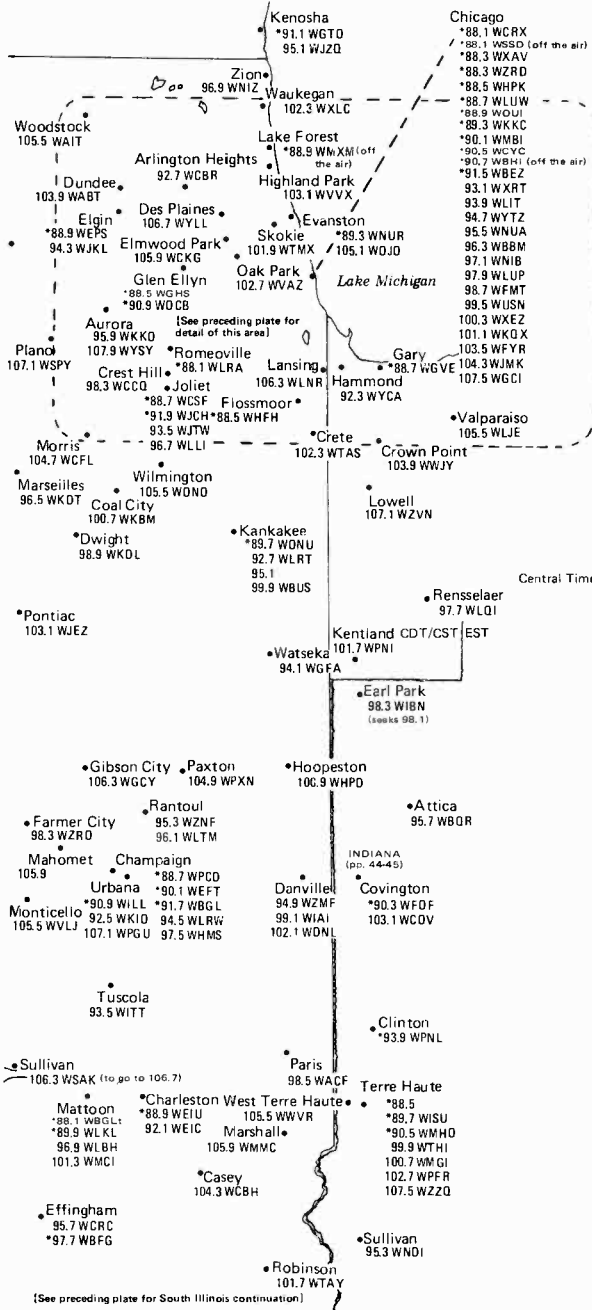

ILLINOIS

[Except Chicago area and South Illinois, which are on preceding plate]

Central Time Zone/Daylight Saving Time Observed
Zone I