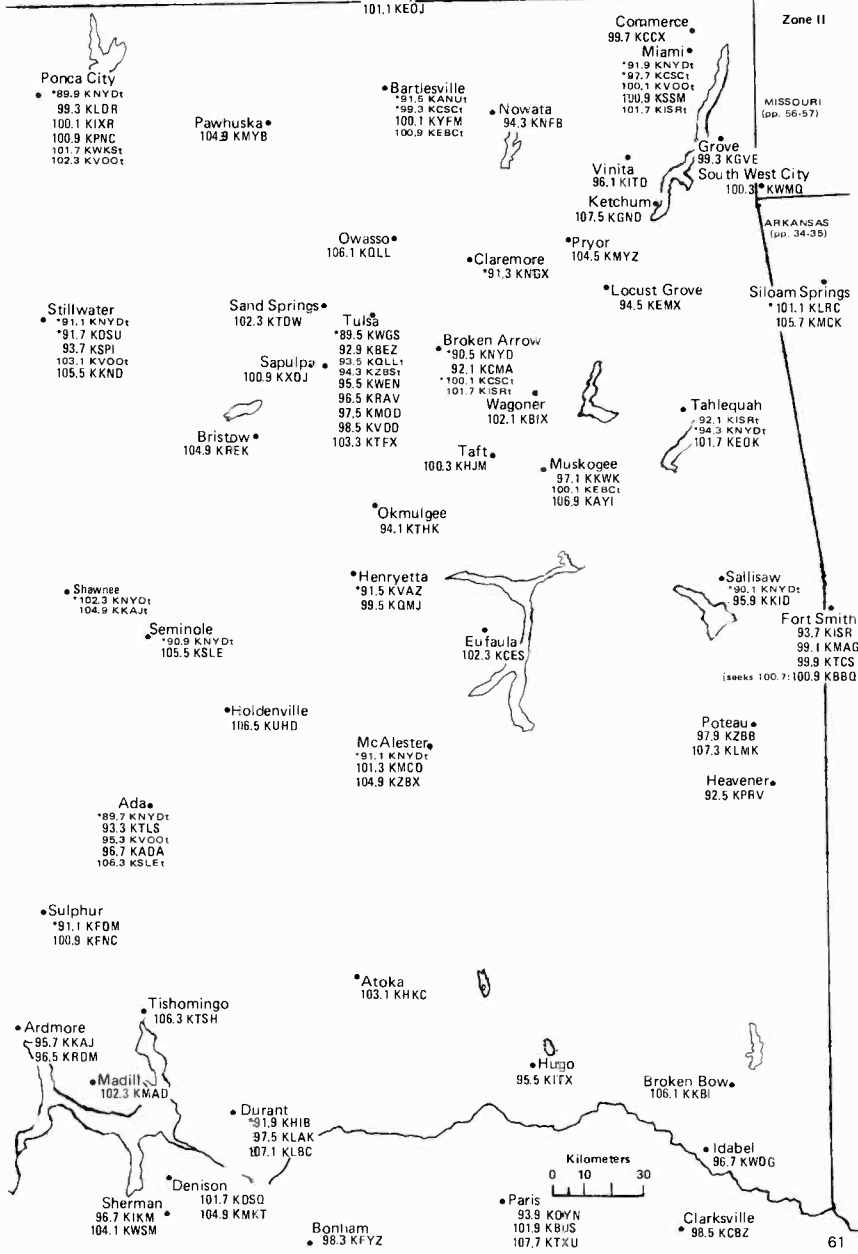

Arkansas City 106.5 KYQQ Central Time Zone/Daylight Saving Time observed Coffeyville 98.9 KQOF

OKLAHOMA