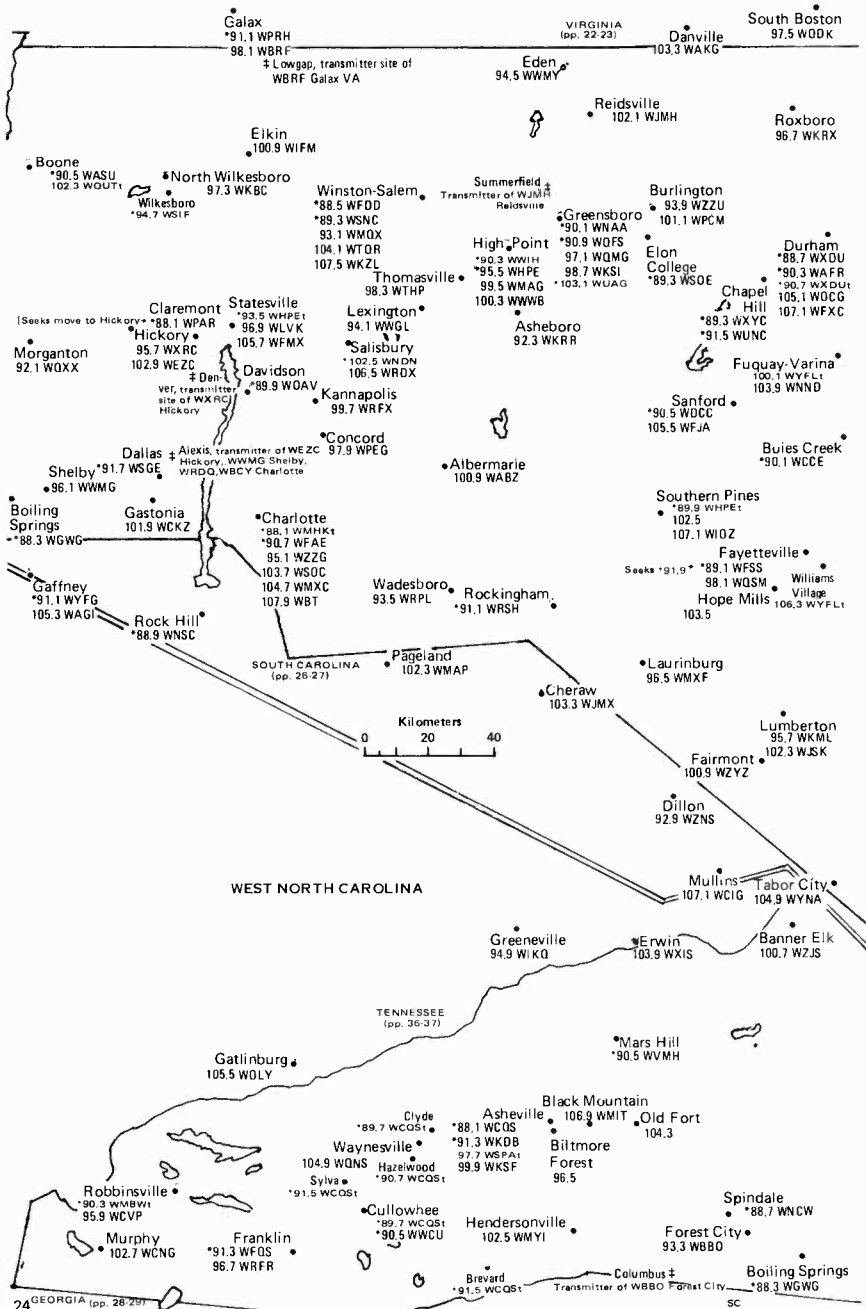

PENNSYLVANIA

DELAWARE-MARYLAND WEST VIRGINIA

DELAWARE-EAST MARYLAND SECTION

Same scale as remainder of map

Eastern Time Zone/Daylight Saving Time observed

VIRGINIA

DISTRICT OF COLUMBIA

Eastern Time Zone/Daylight Saving Time Observed