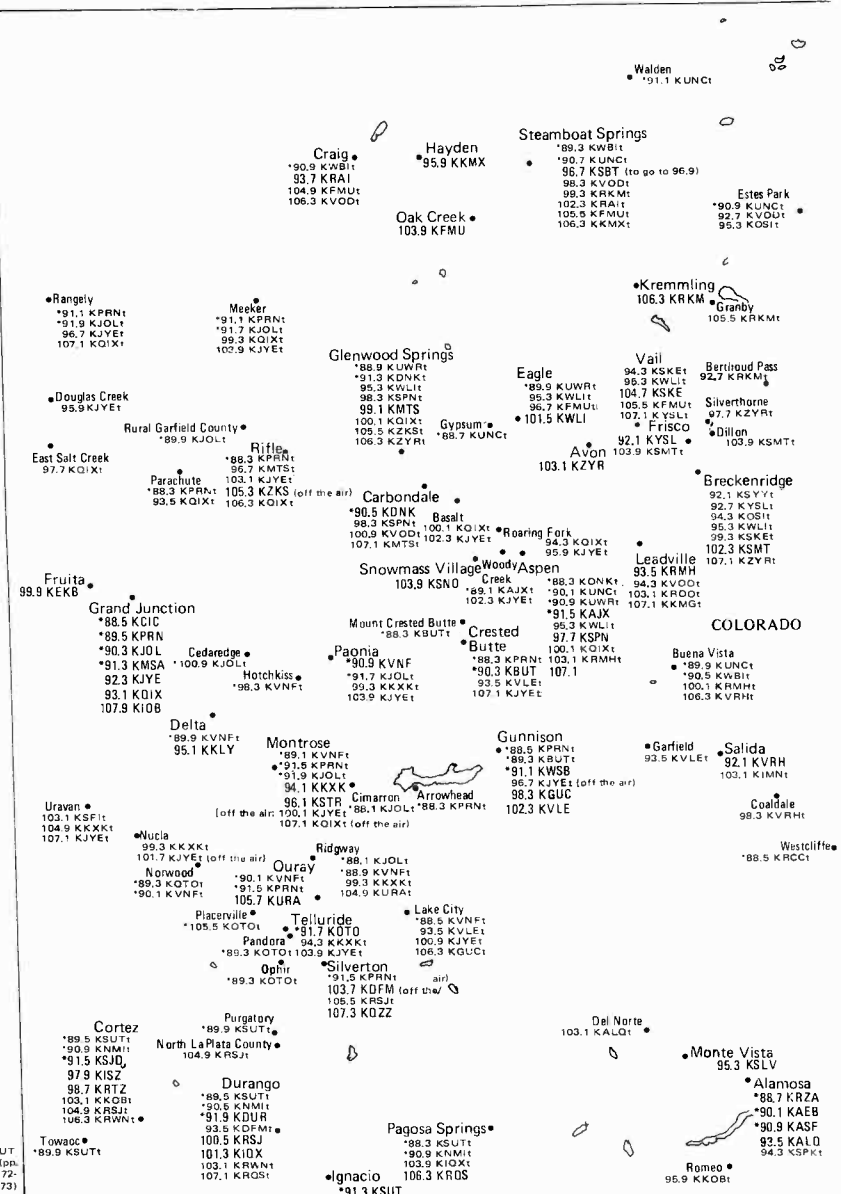

Zone II

COLORADO

UT
[in]
[62]
72-
73)

AZ
70

NEW MEXICO (pp. 66-67)