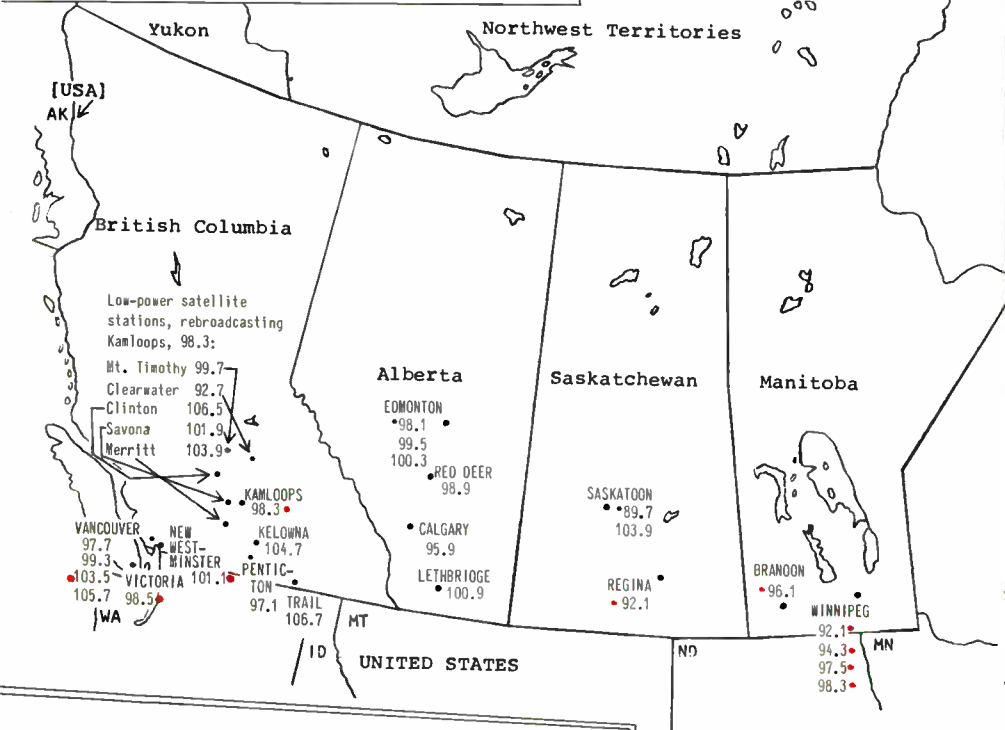

# COLORADO

[See p. 29 for Nevada and Utah]

MEXICO

[See p. 34 for map of Mexico]

COLORADO  
ARIZONA  
NEW MEXICO

NOTE: Evarston WY 105.5 is an FM translator station, rebroadcasting with low power the signal of KALL-FM 94.1 Salt Lake City. There is also a translator in Bingham City UT on 105.5 MHz. Broad-casting KSL-FM 100.3 Salt Lake City.

# OREGON WASHINGTON

**CANADA  
WITH  
ALASKA  
HAWAII**