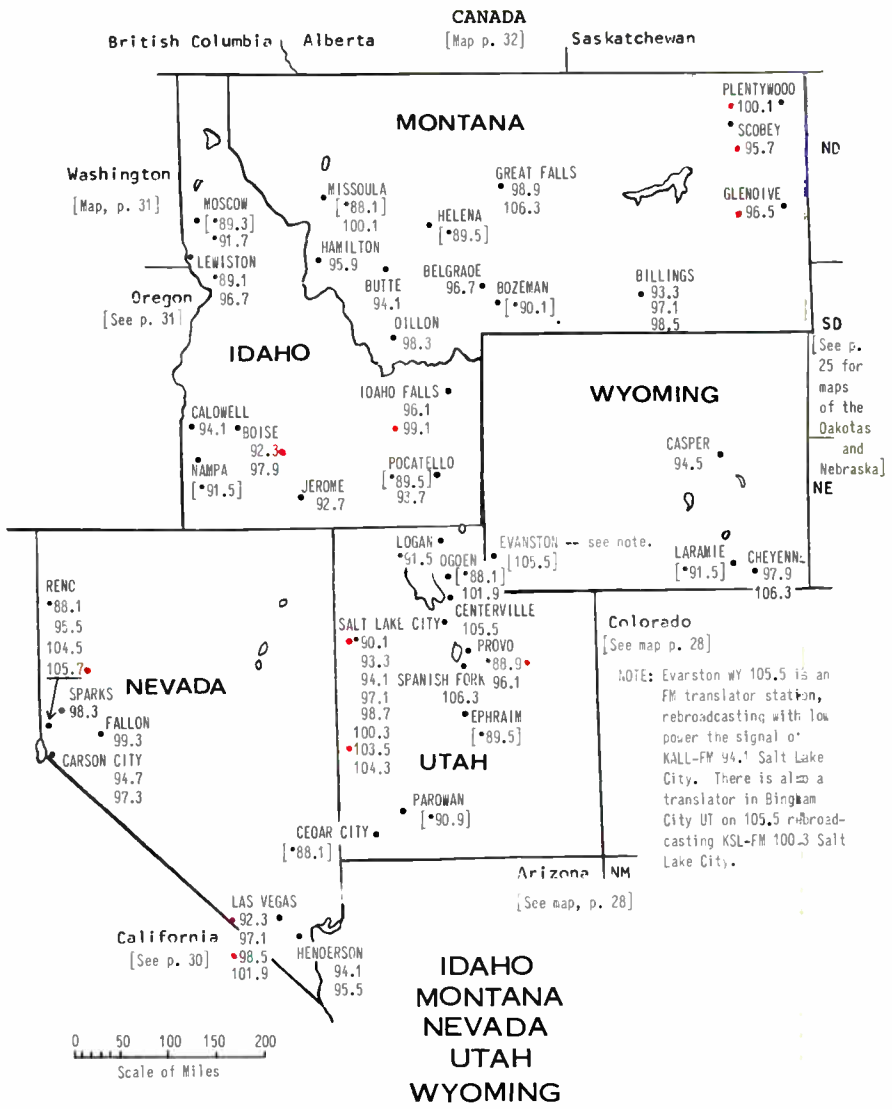

# IOWA MISSOURI

[See pp. 16-17 for Kentucky and Tennessee]

CANADA [Map, pp. 32-33]

Saskatchewan Manitoba

MT

[See p. 29 for map of Montana and Wyoming]

**NEBRASKA**

Colorado [See map p. 28]

# COLORADO

[See p. 29 for Nevada and Utah]

MEXICO

[See p. 34 for map of Mexico]

COLORADO  
ARIZONA  
NEW MEXICO

NOTE: Evarston WY 105.5 is an FM translator station, rebroadcasting with low power the signal of KALL-FM 94.1 Salt Lake City. There is also a translator in Bingham City UT on 105.5 MHz. Broad-casting KSL-FM 100.3 Salt Lake City.

# OREGON WASHINGTON

**CANADA  
WITH  
ALASKA  
HAWAII**