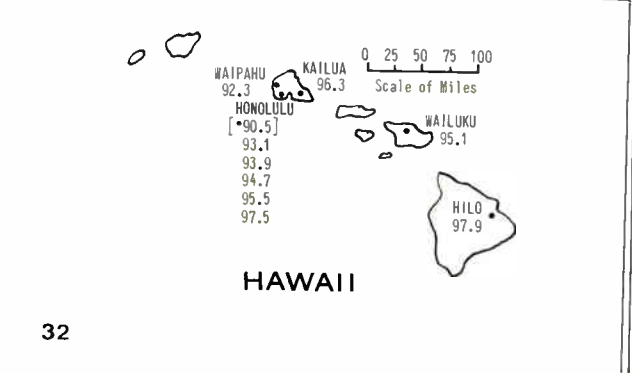

# COLORADO

[See p. 29 for Nevada and Utah]

MEXICO

[See p. 34 for map of Mexico]

COLORADO  
ARIZONA  
NEW MEXICO

NOTE: Evarston WY 105.5 is an FM translator station, rebroadcasting with low power the signal of KALL-FM 94.1 Salt Lake City. There is also a translator in Bingham City UT on 105.5 MHz. Broad-casting KSL-FM 100.3 Salt Lake City.

# OREGON WASHINGTON

**CANADA  
WITH  
ALASKA  
HAWAII**