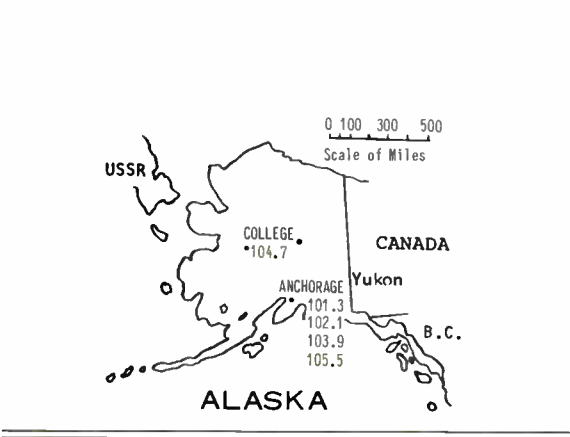

# COLORADO

[See p. 29 for Nevada and Utah]

MEXICO

[See p. 34 for map of Mexico]

COLORADO  
ARIZONA  
NEW MEXICO

NOTE: Evarston WY 105.5 is an FM translator station, rebroadcasting with low power the signal of KALL-FM 94.1 Salt Lake City. There is also a translator in Bingham City UT on 105.5 MHz. Broad-casting KSL-FM 100.3 Salt Lake City.

# OREGON WASHINGTON

**CANADA  
WITH  
ALASKA  
HAWAII**