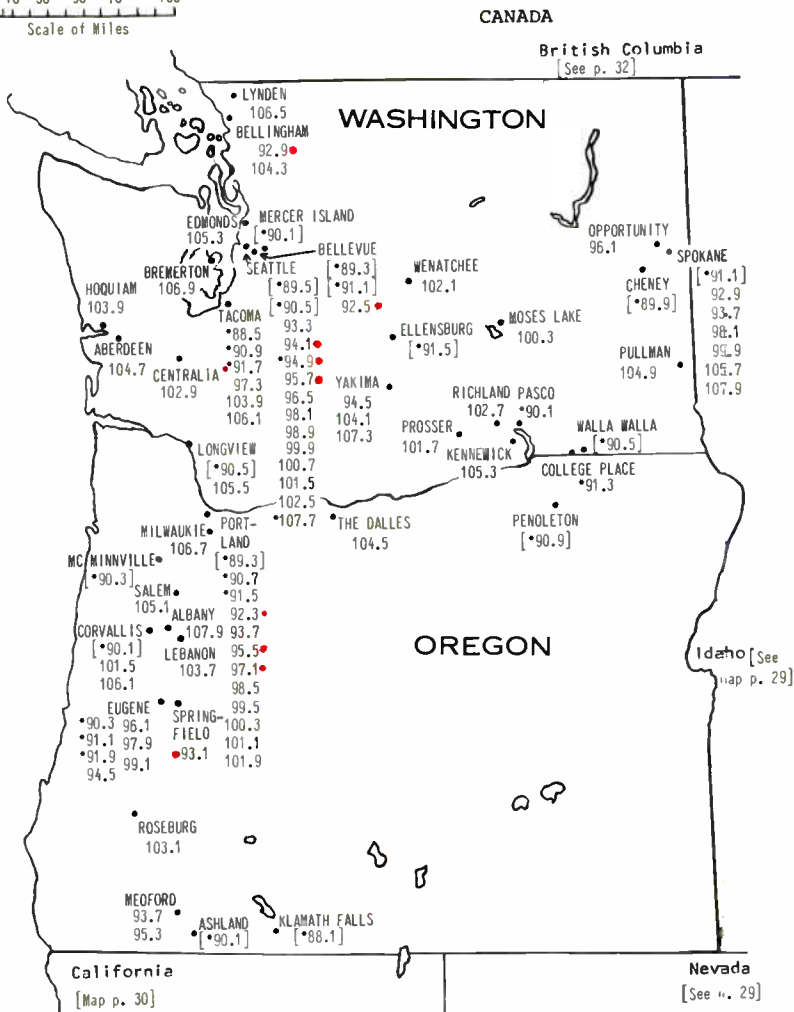

# COLORADO

[See p. 29 for Nevada and Utah]

MEXICO

[See p. 34 for map of Mexico]

COLORADO  
ARIZONA  
NEW MEXICO

NOTE: Evarston WY 105.5 is an FM translator station, rebroadcasting with low power the signal of KALL-FM 94.1 Salt Lake City. There is also a translator in Bingham City UT on 105.5 MHz. Broad-casting KSL-FM 100.3 Salt Lake City.

# OREGON WASHINGTON

**CANADA  
WITH  
ALASKA  
HAWAII**