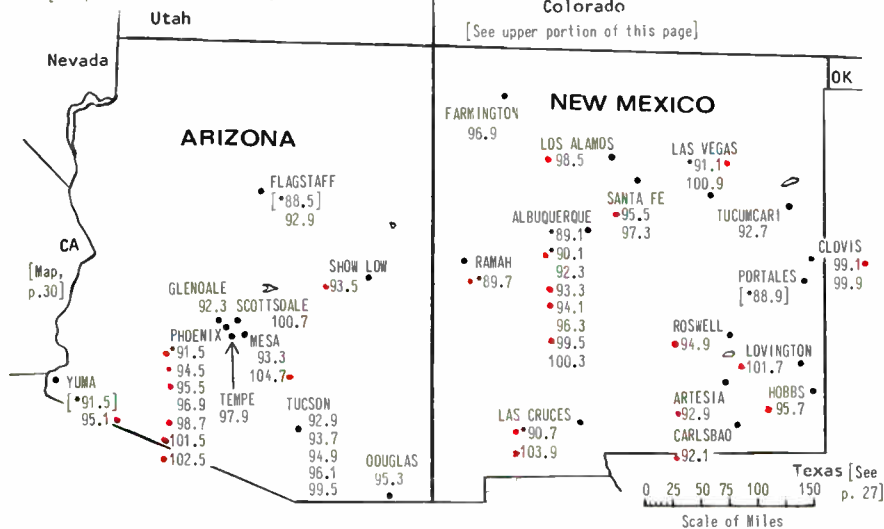

# MINNESOTA

# IOWA MISSOURI

[See pp. 16-17 for Kentucky and Tennessee]

CANADA [Map, pp. 32-33]

Saskatchewan Manitoba

MT

[See p. 29 for map of Montana and Wyoming]

**NEBRASKA**

Colorado [See map p. 28]

Kansas [See p. 26]

**NEBRASKA  
NORTH DAKOTA  
SOUTH DAKOTA**

# COLORADO

[See p. 29 for Nevada and Utah]

MEXICO

[See p. 34 for map of Mexico]

COLORADO  
ARIZONA  
NEW MEXICO

NOTE: Evarston WY 105.5 is an FM translator station, rebroadcasting with low power the signal of KALL-FM 94.1 Salt Lake City. There is also a translator in Bingham City UT on 105.5 MHz. Broad-casting KSL-FM 100.3 Salt Lake City.