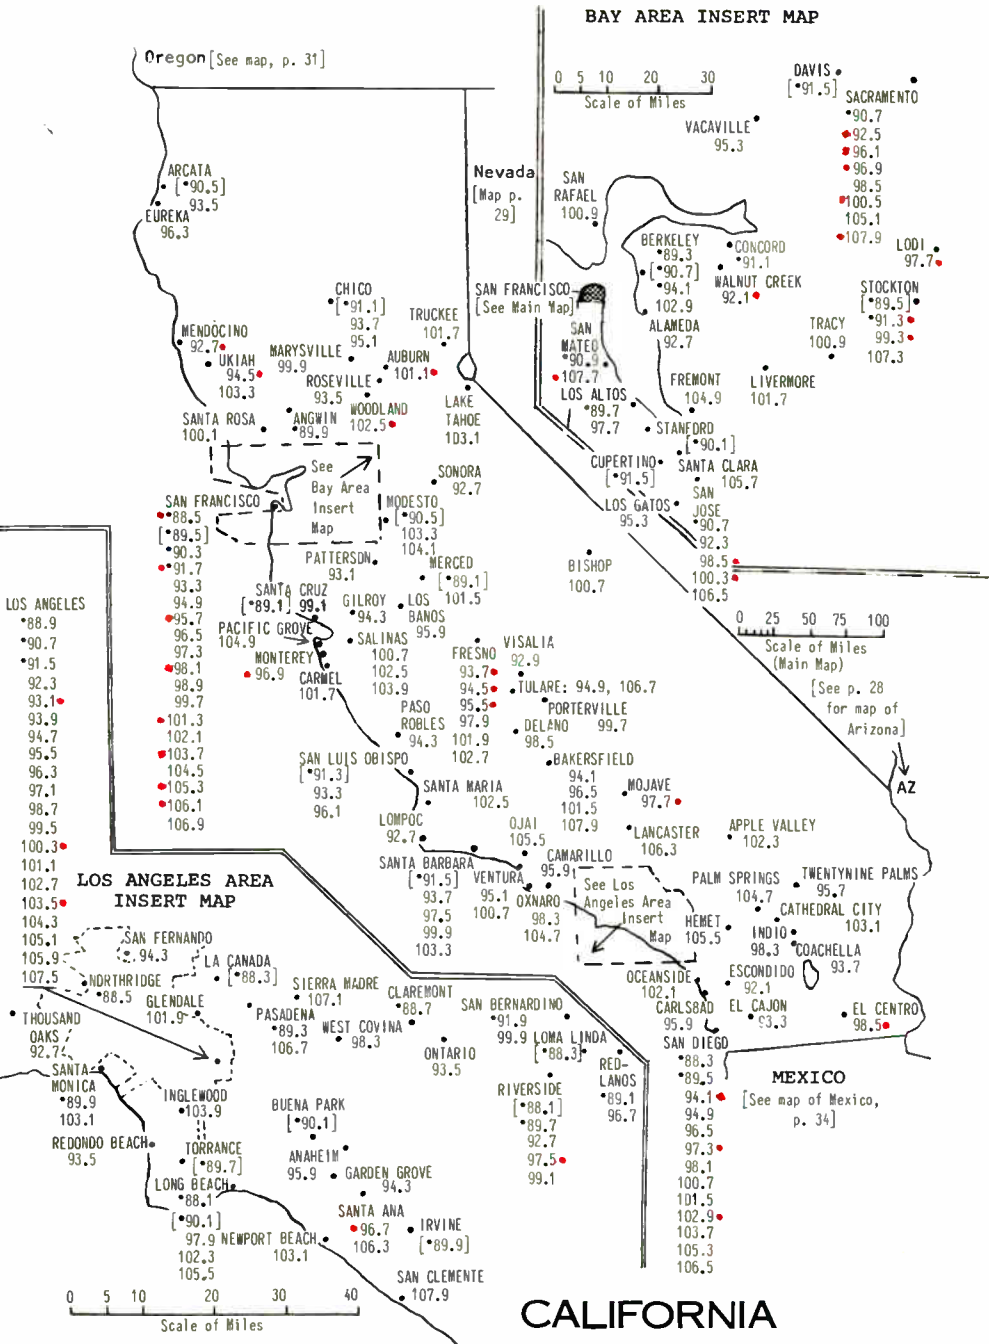

# COLORADO

[See p. 29 for Nevada and Utah]

MEXICO

[See p. 34 for map of Mexico]

COLORADO  
ARIZONA  
NEW MEXICO

NOTE: Evarston WY 105.5 is an FM translator station, rebroadcasting with low power the signal of KALL-FM 94.1 Salt Lake City. There is also a translator in Bingham City UT on 105.5 MHz. Broad-casting KSL-FM 100.3 Salt Lake City.

# OREGON WASHINGTON

**CANADA  
WITH  
ALASKA  
HAWAII**