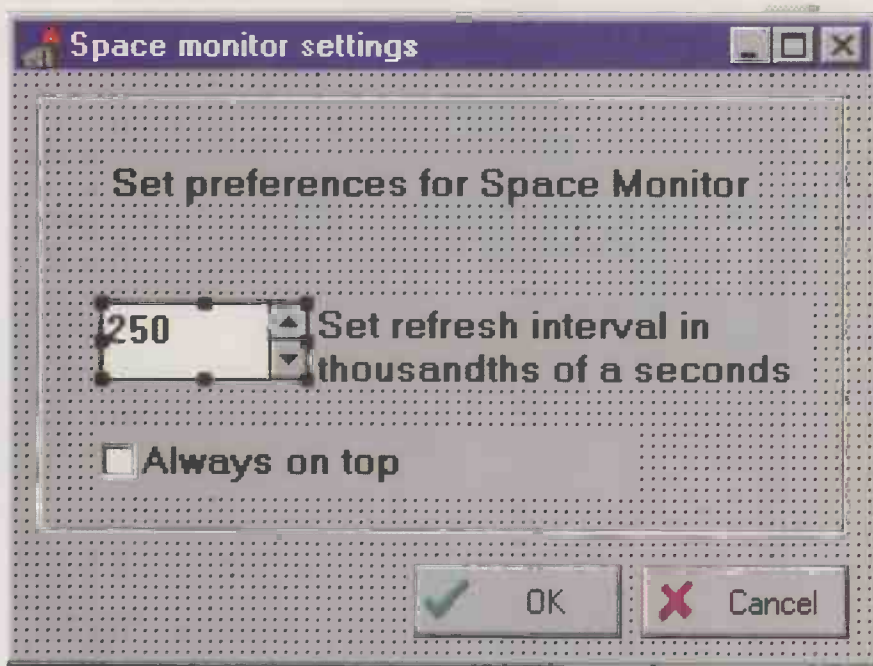

At design time, this is how the settings dialog appears

Dlg. Then save the project and call the new dialog unit SPACDLG.PAS.

Connecting the dialog

The dialog is no use until it is connected to the main part of the application. Here's a possible approach:

1. Add SPACDLG.PAS to the Uses clause of SPACMON.PAS (the unit for the main form).
2. Open SPACDLG.PAS and find the var clause in the interface section at the top. Add two declarations so it looks like this:

```
var
  SettingsDlg: TSettingsDlg;
  Interval: Word;
  OnTop: bool;
```

These variables will contain the user's selections.

3. The OnTop and Interval variables must be initialised when the application first runs. The following goes in the Form-Create procedure for Form1:

```
spacdlg.OnTop := True;
spacdlg.Interval := Timer1.Interval;
```

4. When the dialog opens, the controls should contain the current values. To do this, place the following in the dialog's Activate event:

```
CheckBox1.Checked := OnTop;
SpinEdit1.Text := inttostr(interval);
```

5. As the user closes the dialog, the values are read from the dialog into the

unit's public variables. Open the dialog form and double-click the OK button.

Enter the following:

```
OnTop := CheckBox1.Checked;
Interval := StrToInt(SpinEdit1.Text);
```

Naturally, if the user clicks Cancel, the values do not change.

Tip: If you run this code, you will find the compiler stops on the second line with the Error3: Unknown identifier. Strange, you think, since StrToInt is in the helpfile. But the entry for StrToInt says Unit: SysUtils — and SysUtils is not included by default in the dialog unit. The solution is manually to add SysUtils to the Uses clause.

6. Finally, open the menu designer and double-click the Settings item. Enter the code in Fig 1 (below).

Why all the calls to SetWindowPos? One of the snags with always-on-top

windows is that they easily get in the way. In this case, the ShowModal method opens the new dialog. But if the main form is always on top, the dialog will open underneath it. The workaround is to remove the on-top setting before opening the dialog, and put it back afterwards. You may have noticed the same problem with the About box, and you can use the same technique to fix it.

It's important that dialogs can be closed with Cancel, to ignore any changes. Delphi makes this easy to implement. The ShowModal method returns a value called ModalResult, which can be one of several constants. This is one of the properties of a Delphi command button. In this case, the buttons on the dialog form have Modal-Result properties set to mrOK and mrCancel respectively. You don't need to write code to close the dialog: these buttons work automatically once the Modal-Result has been set.

That's it! With the space monitor developed into a handy utility, next month it's time to look at database development.

Delphi quirks and quibbles