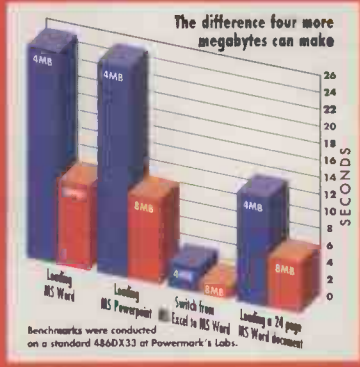

MATCHED MEMORY SIMM KITS

If you're unsure about upgrading then our Matched Memory SIMM Kits are for you. They're guaranteed to be totally memory matched. That means speed, voltage, refresh, parity and physical characteristics are all matched to give optimum performance to your system.

From our listings on the following pages, just select the upgrade kit for your PC. They cost a little more but you get:

- full installation instructions
- anti-static wrist strap
- dedicated support hotline
- our famous double guarantee - full lifetime warranty and the Powermark Promise - our 14 day 'no-quibble' money back guarantee

If your PC is not listed then call us. Our Memory Database has the upgrade path for almost every PC supplied in the UK over the last five years.

UPGRADING IS EASY

With most memory upgrades it's just a case of:

- switching off PC
- removing lid
- locating SIMM sockets
- installing SIMMs
- closing lid
- switching back on

HANDLING MEMORY

Static can degrade a DRAM, shortening its life. That's why we include an anti-static wrist strap in every Matched Memory SIMM Kit.

If you're buying loose SIMMs then do ask for an anti-static wrist strap. For multiple installations we can supply complete ESD (Electro Static Device) protection equipment.

PRICE INSTABILITY!

CALL FOR LATEST OFFERS ON MEMORY BEFORE ORDERING

REGULAR SIMMS

30 PIN SIMMS

• 5 year warranty on all SIMMS listed here

Type	Capacity	Speed	Price
256K x 9	256K	100ns	£11
256K x 9	256K	80ns	£11
256K x 16	256K	70ns	£20
1M x 9	1MB	80ns	£30
1M x 9 (SIP)	1MB	70ns	£36
1M x 9	1MB	70ns	£30
1M x 9 (3cs)	1MB	70ns	£30
1M x 9	1MB	60ns	£30
4M x 9 (3cs)	4MB	70ns	£114
4M x 9	4MB	70ns	£109
4M x 9	4MB	60ns	£119
16M x 9	16MB	70ns	£557
16M x 9	16MB	60ns	£567

GOLD EDGED SIMMS

• Specified by many PC manufacturers
• Longer MTBF

1M x 9	1MB	70ns	£35
1M x 9	1MB	60ns	£45

72 PIN SIMMS

• 10 year warranty on all SIMMS listed here

Type	Capacity	Speed	Price
256K x 36	1MB	80ns	£59
256K x 36	1MB	70ns	£59
512K x 36	2MB	80ns	£82
1M x 32	4MB	70ns	£105
1M x 32	4MB	60ns	£105
1M x 36	4MB	80ns	£118
1M x 36	4MB	70ns	£116
1M x 36	4MB	60ns	£116
2M x 32	8MB	60ns	£231
2M x 32	8MB	70ns	£215
2M x 36	8MB	80ns	£239
2M x 36	8MB	70ns	£239
2M x 36	8MB	60ns	£249
4M x 32	16MB	70ns	£357
4M x 36	16MB	70ns	£399
4M x 36	16MB	60ns	£409
4M x 32	32MB	60ns	£399
8M x 32	32MB	60ns	£839
8M x 32	32MB	70ns	£839
8M x 36	32MB	70ns	£849
8M x 36	32MB	60ns	£899
16M x 36	64MB	60ns	£2001

72 PIN EDO SIMMS

• Call for full details

1M x 32 EDO	4MB	-	£119
2M x 32 EDO	8MB	-	£229
4M x 32 EDO	16MB	60ns	£449

NEW! 72 PIN DIMMS

1M x 32	4MB	70ns	£159
2M x 32	8MB	70ns	£279
4M x 32	16MB	70ns	£499

HUGE STOCKS
Guaranteed same day despatch on a virtually all stock items for orders placed even up to 4.00pm.

TECHNICAL SALES PEOPLE
Our sales people are the best. They are trained specialists in their chosen field - multimedia, memory of all types, mass storage, networking and communications.

FINANCIAL STABILITY
Powermark plc has been supplying upgrades for over 5 years and has an annual turnover exceeding £18 million with a healthy balance sheet.