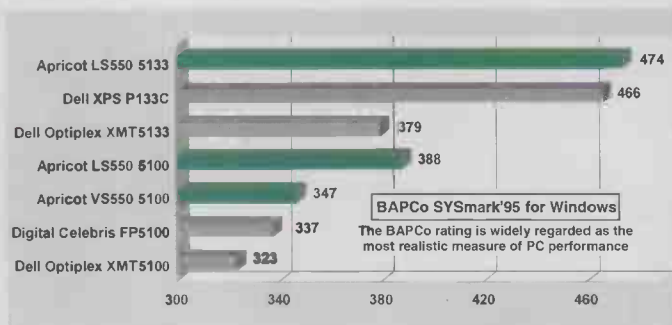

And all built around a completely new range of Apricot motherboards designed to optimise the performance of Intel's family of Pentium® processors and setting new standards for reliability, upgradeability and expandability.

In the Apricot LS series, we've addressed the high-end corporate user. Every model is network-ready, backed by superlative power for handling the rich data types used in workgroup applications. This power is matched by integral features such as quad-speed CD-ROM drives and business audio on most models.

In the Apricot VS series, we've met the need for keenly priced PCs for business with the expandability and advanced feature set necessary to keep pace with ever-more-power-hungry software and guarantee the longest-possible working life for the system.

In the Apricot MS series, we've taken the multimedia PC to new heights, with unprecedented power for the domestic environment, backed by gilt-edged multimedia components. We've also paid special attention to the system's functionality and ease-of-use, often neglected in so-called "home" PCs.

So examine carefully the specifications for each range. We're confident you won't find a better match for your needs - whatever they are - from any other manufacturer.

Call us now for a full-colour brochure.