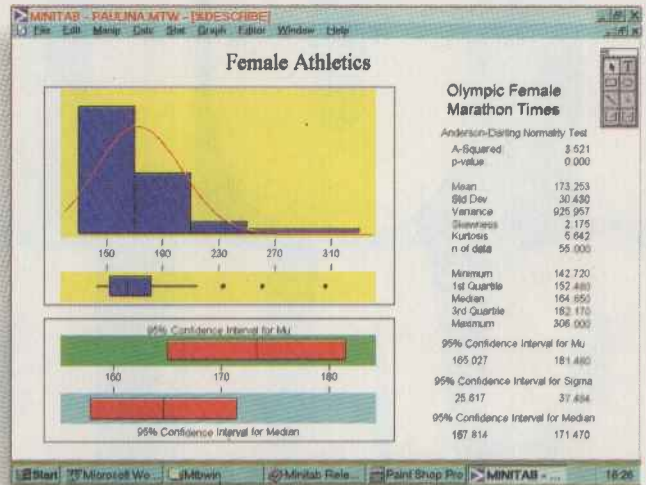

The distribution curve over plot is limited to normal and I for one would like to see a choice of distribution function curves as is offered by Unistat and Statgraphics. However, having this simple one step analytical output routine is a great improvement, as is the residual plotting function which presents the four standard residual plots. Normal Plot, I chart, Histogram and Residuals v Fits are presented in a single editable graphic. This has the added advantage that the plots may be brushed (individual points identified by row number by being clicked on), although the rows identified cannot be marked; neither can the brushing results be saved from within the program.

Other major areas of development include enhanced routines for Quality Control, Process Capability and Character Control Charts. With the addition of a wide range of charts including Zone, Short Run and percentage XS Charts and XR Charts, Minitab now has one of the strongest applications available for this specialist area. Like all Minitab graphics, the charts can now be custom edited.

Minitab has long had a strong experimental design capability (DOE) featuring

Minitab 10 Xtra now offers combined data analysis and graphics output

functions for the identification of significant variables, Interaction Analysis, Screening Designs, Factorial Designs, Response Surface Designs and Contour Plots which now all come with new improved 32-bit graphics editing capabilities. These DOE features allow the greatest access and interpretations of the data, with the least trial and error. They also allow the user to determine the optimal settings with ease. Other major areas of innovation include Time Series Analysis with over 60 functions where time series graphics can be custom edited and brushed and Analysis of Variance with improved residual charts.

The problems which arose with Minitab 10 Xtra in Windows 95 were mostly teething troubles, often encountered in a late beta release. But when the bugs are fixed, Minitab 10 Extra will be a reliable stable product in the Minitab tradition.

PCWDetails

Price £695 (plus vat), Academic orders £395.

Contact Minitab 01203 695730. Fax: 01203 695731. Freephone 0500 586587

Good Points Promises to be a reliable, stable product once the bugs are ironed out.

Bad Points Some problems in Windows 95.

Conclusion A great improvement on earlier versions and will remain a strong contender amongst statistics software packages.