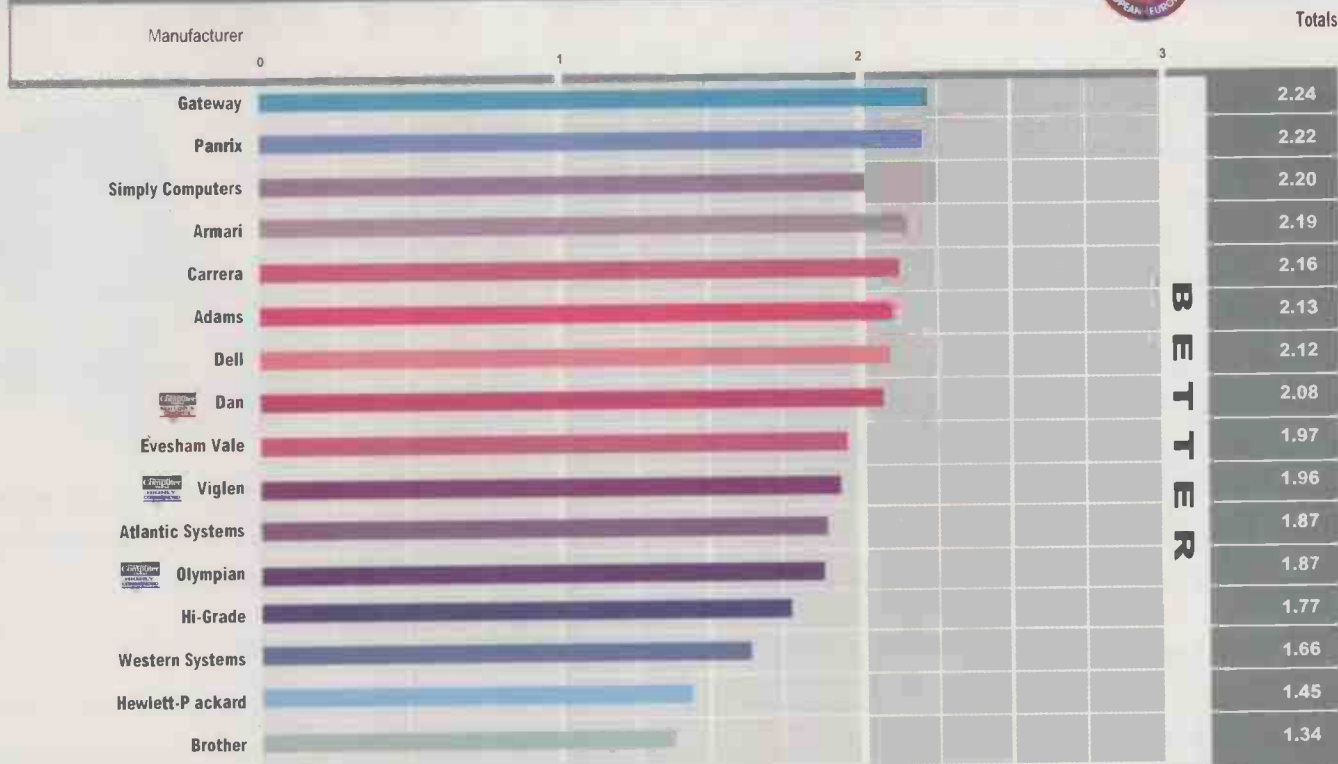

Performance Results

Overall