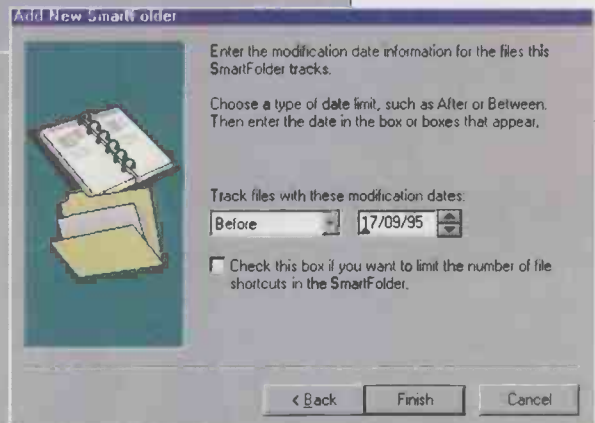

Left Zipping files using the Wizard is a quick way to build archives and preserve disk space

the standard configuration of menu tree on the left, file list on the right. It's more flexible, because there are tabs in the bottom corner which allow you to view the menu tree in a variety of

ways, but I'd question whether this is really a bonus, as the default view gives all the information you need. It does list deleted files from each directory, though — very useful if you want to recover them.

One quibble with the desktop, which represents ftp sites on the internet as folders — a useful idea — is that it did not show the desktop folders in their appropriate position outside the directory tree, placing them instead in their "logical" position as subdirectories of Windows.

Along the top of the File Manager a set of buttons perform some of the other functions. The file searcher is ten times faster than a Windows search, Symantec claims, and a series of searches that I made backed this up. There's a neat fast zip utility which complements the more extensive standalone version included in this package, and one useful director function which allows you to synchronise

● **Norton Navigator**

One of the undeniable facts of life is that as Windows improves, even if it does so slowly and imperfectly, there are some utilities it positively eats up. This is perhaps one of them.

Navigator is an extension of the Norton Desktop under Windows 95, and although it is an excellent product, I would only recommend it to the very keen. That's not to say it is poor; just that whereas Norton Desktop was a lot easier to use than the Windows File Manager, this is only a bit easier.

The Navigator is more than its name suggests. It's a collection of file-related utilities that expand the Windows 95 desktop and make it easier to use.

The most obvious incarnation is Navigator's File Manager, which, as the name suggests, is like the Windows Explorer on steroids. It's a neat-looking interface, with

PCW Details

Norton Anti-Virus
Price £79
Contact Symantec 01628 592222

Good Points Full 32-bit code, flexible.
Bad Points Could be confusing for beginners.

Conclusion An essential item, and one utility you can't just fudge with a 16-bit version.