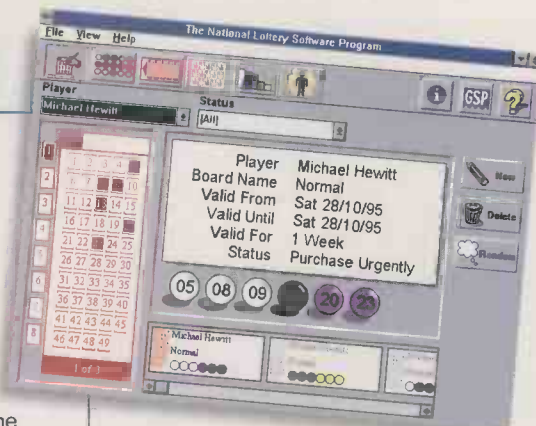

The program (3.5in disk and CD-ROM) installs in under a minute. This done, click on the Lottery icon and the graphic of a blank red playslip appears. Choose New, and you're prompted for your name and the playslip name. Enter anything you like here. Winning Ticket, for example. On the other hand, if it's a rollover week, you might choose Rollover. Next, using your mouse, fill in the playslip numbers, exactly as if you were choosing them with a ballpoint pen

in the newsagent. Or you can ask the program's inbuilt random number generator to choose them for you. It's all very easy.

The next step is down to you. Having made a note of your chosen numbers, you have to actually go out and enter them in a *real* playslip, pay for your ticket, and then wait for the balls to drop. As Anthea Turner reads them out, fire up the program again, go into the Results Screen, and key in the winning numbers. If you've got three or more, the software responds with progressively more enthusiastic (but not overly so) sound effects. It has to be said that its reaction to winning the jackpot — a muted round of applause — is decidedly blasé. The Hallelujah Chorus would have been better.

Other features include a statistical analysis of winning numbers from past

The National Lottery Program has been designed to look as much like Camelot's genuine article as possible

lottery draws for those dumb enough to believe the selection is anything other than random. There's also a Multiple Board screen for people involved in a lottery syndicate, keeping track of who's paid what. And, importantly, the software will prompt you to go out and buy a ticket.

PCWDetails

Price £12.99

Contact GSP Software 01480 496 666

Good points Easy to use, good graphics and excellent value for money

Bad points Decidedly tacky sound-effects.

Conclusion Good fun, at just £312.99.

HARDWARE

New Quad-speed CD-ROMs

Gordon Laing reviews two new quads with a different twist.

Panasonic has at last made its tray-loading ATAPI quad available in a retail pack named the QuadPro IDE, while Plextor's latest caddy-loading SCSI drive, 4PlexPlus, claims to be the world's fastest quad-speed.

Panasonic's is interesting because it's effectively the replacement for what is probably the world's most widespread CD-ROM drive, the double-speed CR-562/563, Panasonic's proprietary interface which was fitted as standard to many sound cards.

The QuadPro IDE is an enhanced IDE drive, indeed it's already fitted to many PCs off the assembly line, but is now available off the retail shelf. You can use your existing IDE interface or the one supplied.

Plextor's 4Plex Plus is interesting on several counts: the company believes the quality market is SCSI and sticks to the traditionally higher-end interface, while the claim to be the "world's fastest" is due

to the fact that it's a 4.5 speed drive.

We've seen loads of quads, and several 4.4 speeds, but I suppose Plextor has just squeezed into the lead with a 4.5 speed, effectively confirming the "fastest quad-speed" claim.

SCSI handles multi-tasking much better than enhanced IDE and also supports up to seven devices, both internal and external. This flexibility and high performance has seen it fitted to servers and high-end desktops, but don't let that put you off going for SCSI. You will need a SCSI card, and we recommend any from Adaptec.

The 4Plex-Plus is also