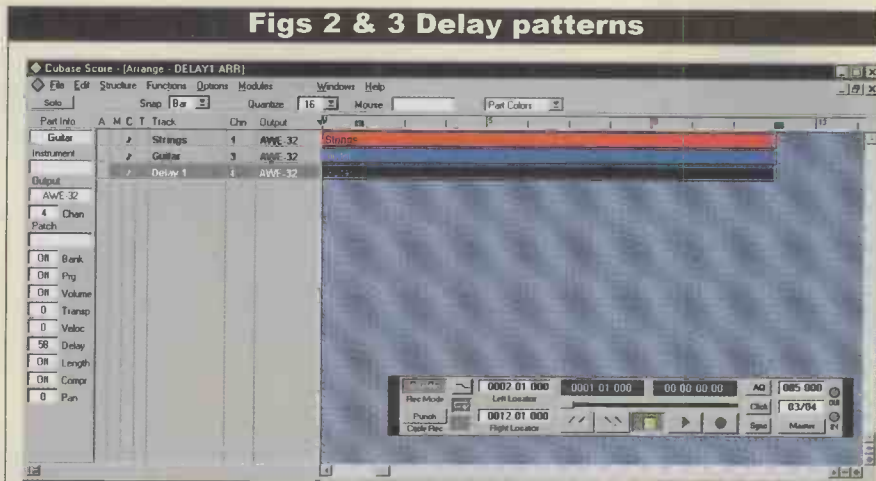

CLASSIFIED

Fig 2