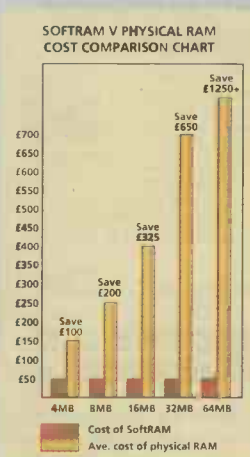

STOCK CODE: RMG002

£48⁹⁵

Fast Delivery

Order before 4pm and get your order next day
Subject to terms on page 32 of advert

10 Good Reasons to buy from us

- Free gift with order
- Always lowest prices
- Order before 4pm and use tomorrow
- Credit card charged on despatch
- Buy mail order or retail
- Award-winning service
- 8am-8pm (Mon-Fri)

Next-day delivery only £6⁹⁵ E&OE. All prices are plus VAT and delivery and are subject to change and availability.

Order by telephone **01675 466 467** or Fax **01675 466 460**

For ordering information and terms & conditions, see page 32.

Page 23