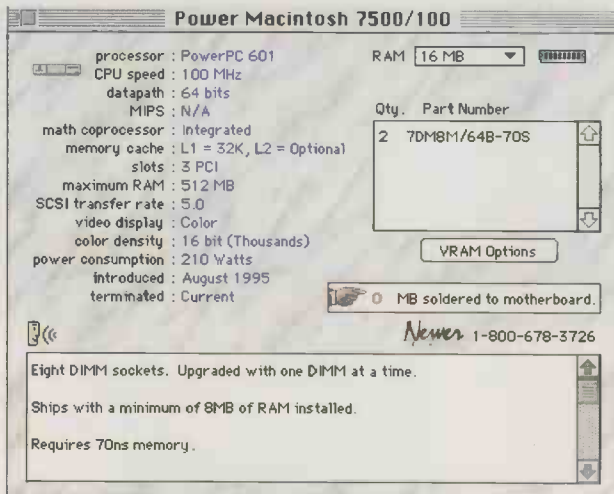

Utility of the Month

January's Utility of the Month is ideal for anyone who's thinking of adding more memory to their Mac. Guru 1.1.1 from Newer Technology is a freeware application that tells you how much and what type of RAM you can install in your machine, complete with diagrams.

After selecting the type of hardware you have, from a comprehensive list including the new PCI machines, Performas, Powerbooks and even some Apple printers, up pops a box showing basic specifications. From here you can tell the program how much RAM you want and it shows the correct SIMM configuration. An interactive picture of the motherboard lets you change SIMM sizes about in different slots to see the results. Guru 1.1.1 will also test exist-

ing memory for any defects. It's available from online services and is on this month's cover CD.

Left and below
Guru takes the
guesswork out of
memory
upgrades
Bottom Jazz up
your Mac with
some Christmas
icons