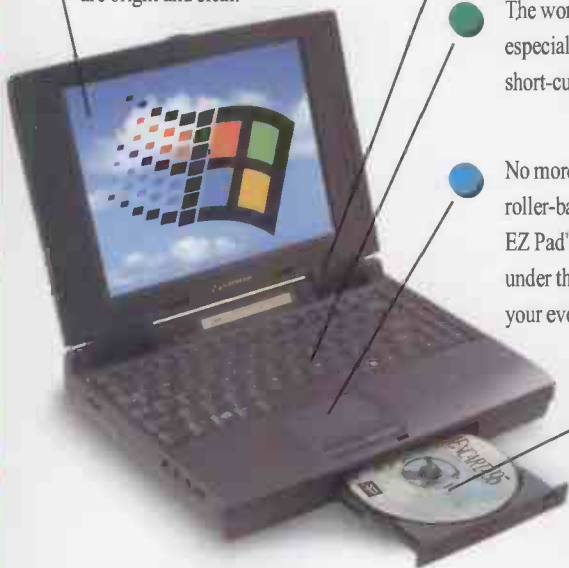

The 10.2/10.4-inch VGA/SVGA Active Matrix Colour Display is combined with 1MB video card to ensure your images are bright and clear.

Integrated 16-bit sound card and stereo speakers – better than a furry old woofer!

The worlds first portable with a keyboard especially designed for Windows® 95, with short-cut keys to make life even easier.

No more doggy padding with fiddly roller-balls or pointers – the Solo has an EZ Pad™ pointing device. Just a tickle under the chin and the cursor will obey your every command.

For work, fun or sheer convenience, the modular 3.5-inch floppy drive can be easily exchanged with the double-speed CD-ROM drive.