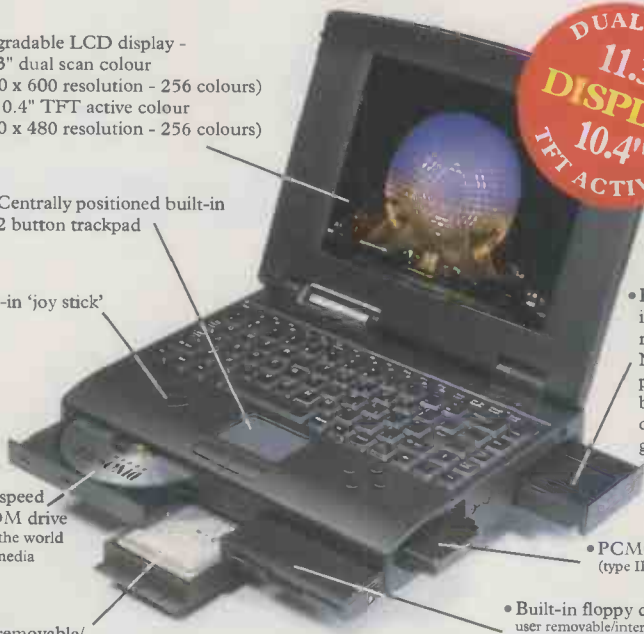

**DUAL SCAN
11.3" DISPLAY
10.4" TFT ACTIVE**

- Rechargeable internal removable NiMH battery pack with built-in visual capacity gauge

- PCMCIA slot (type III or 2 x type II)

- Built-in floppy disk drive - user removable/interchangeable for optional MPEG + video module with TV tuner connector

- Weight: 3.5 kg
- Size: 300mm (W) x 227mm (D) x 54mm (H)

AJP 5400

8 MB RAM 510 MB HDD

	54-75 Pentium® 75 chip	54-90 Pentium® 90 chip	54-100 Pentium® 100 chip	54-120 Pentium® 120 chip	54-133 Pentium® 133 chip
D Dual Scan Colour (11.3")	£ 1899	£ 1949	£ 1999	£ 2049	£ 2199
T TFT Active Colour (10.4")	£ 2299	£ 2349	£ 2399	£ 2449	£ 2599