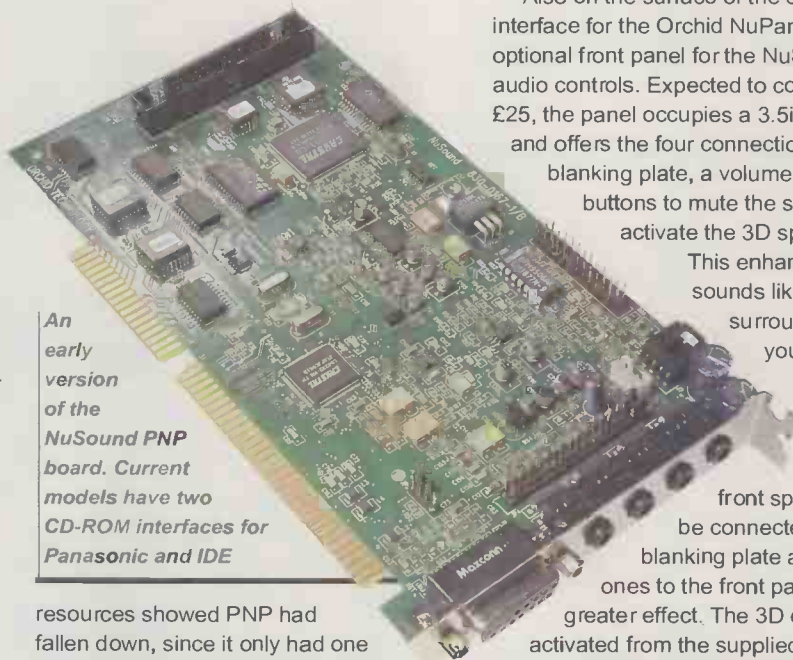

Plug and play does what it says. Just plug in your new piece of hardware and away you go. Fingers crossed, playing should be the only thing you worry about, with your computer doing all the technical legwork, solving hardware conflicts and automatically prompting for disks.

I eagerly slotted the NuSound into a spare 16-bit slot in my PC. As soon as Windows had started, the PNP experience began with "New hardware detected". The Orchid manual stated Windows 95 would spot and ask to install drivers for Windows Sound System, MPU-401 and GamePort Joystick, and that you should specify to read from the disk supplied by the manufacturer.

What actually happened was a detection of a CS-4232 chip (Orchid's chosen CODEC, compression decompression chip), which triggered off a compulsory search of the Windows 95 CD for a suitable driver. After this, I could install the previously mentioned familiar sound drivers as instructed. I called Orchid who explained that this was supposed to happen, but they neglected to mention this unexpected step in the otherwise detailed manual. One restart later and almost all was well. In the System control panel, one of the sound drivers was not working due to a hardware conflict. Checking the

An early version of the NuSound PNP board. Current models have two CD-ROM interfaces for Panasonic and IDE

resources showed PNP had fallen down, since it only had one of four IRQ interrupts to choose from and all were taken. These IRQs were occupied by old-fashioned non-PNP devices which wouldn't budge until I physically rearranged some jumpers.

The NuSound was much happier having found a spare location, but my troubles were still not over. The digital audio driver had PNP'd itself to IRQ 11, which was fine under Windows, but most DOS games only support a limited number of SoundBlaster IRQ options. Doom 2 only offers 2, 5, or 7, so before I could hear the plasma crackling, I had to manually change the digital audio IRQ to 5.

After this, everything worked perfectly. Doom and Descent played excellent General MIDI music, accompanied by SoundBlaster sound effects. Under Windows, WAV files played and recorded, 16-bit audio was clean, particularly at the maximum sampling rate of 48KHz. Orchid has software for DOS and Windows 3.1/95.

The wavetable section offers up to 32 simultaneous voices, including 190 instrument sounds and 46 special effects compressed onto a 1Mb ROM. The NuSound board has a port for a WaveBooster/WaveBlaster daughterboard card to upgrade the wavetable section: Orchid offers two (reviewed in this issue).

Four 3.5mm sockets accompany the

joystick/MIDI port on the blanking plate, offering stereo line input, output, amplified speaker output and mono microphone input. On the card itself are two internal CD audio connections for the SoundBlaster and MPC-2 standards; a cable is supplied with a microphone.

Also on the surface of the card is an interface for the Orchid NuPanel, and optional front panel for the NuSound audio controls. Expected to cost around £25, the panel occupies a 3.5in drive bay and offers the four connections of the blanking plate, a volume dial, and buttons to mute the sound and activate the 3D spatialiser.

This enhances stereo sounds like artificial surround sound. If you have the NuPanel and spatialiser activated, front speakers can

be connected to the blanking plate and rear ones to the front panel for greater effect. The 3D option is activated from the supplied DOS and Windows software utilities, which include MIDI configuration, audio recording and playback, and an enhanced CD player.