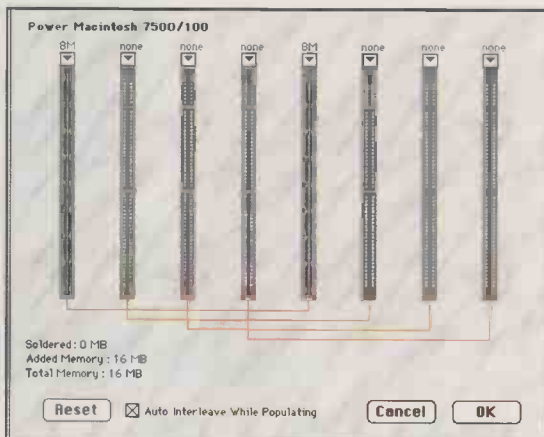

wrong with calling all of them PowerMacs, with some models sold more cheaply than others? If the range has to be segmented, how about using the old LC or Classic name extensions? Performa just doesn't say "come and buy a Mac" to me.

If this isn't possible, then I'd settle for a better selection of bundled software. Most PCs come complete with Microsoft Office, and it should be standard on Macs as well. ClarisWorks, a great little integrated package that's ideal for a one man band, is not really in the same league. Speed Doubler and RAM Doubler are natural choices for a bundle, and how about some good games instead of out-of-date titles like Spectre Supreme and Super Maze Wars? Marathon, Doom II, Dark Forces and Descent (when it arrives) would all be much more appealing. For kids, the Broderbund Living Books series is ideal, as is Microsoft's Encarta.

The last three items on my wish list are PCI Mac clones; affordable QuickTime and QuickDraw 3D acceleration cards; and finally, every Mac to come with a monitor and keyboard as standard.

Taking the plunge

Inspired by Cliff Joseph's article about PCI PowerMacs in the November issue, I decided it was time to upgrade to one of them. Having hesitated between the 7200 and 7500, I finally settled on the latter, almost entirely on the grounds that I'll be able to add a 604 processor card to it, saving another major upgrade in one or two years' time.

So far I can report that the machine has been compatible with everything I used before, save RAM Doubler, and that the difference in performance between the new machine and my old 7100 is quite noticeable. If you are thinking of making the same move, I will continue to report on its status in the next few months.

Merry Christmas, everyone. I'm off to download some festive icons to put me in the right mood for the holidays.

PCW Contacts

Chris Cain can be contacted via email as chris_cain@PCW.cmail.com, compuserve.com, or chris@cix.compulink.co.uk or as [cain](#) on eWorld. He welcomes suggestions for this column and is quite happy to accept outrageously expensive Christmas presents!

Apple Computers 0181 569 1199
Quark <http://www.quark.com>
Connectix utilities available from Computers Unlimited 0181 200 8282
Microsoft 01734 270001