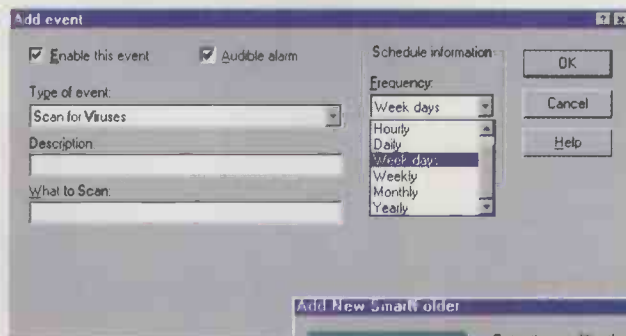

Norton's customary easy interface is well suited to the limited range of activities that a virus checker does. Four big, fat buttons control the configuration and the manual virus checking options. The only tiring part is configuring the system's automatic operations. Symantec is nothing if not exhaustive with its range of options, including a very useful option to partially check files in certain directories or of certain types. This comes in handy when you forget to empty the Recycle Bin after deleting files on the desktop — the files are stored in a directory called \recycled, which doesn't show up in the file tree but can quickly become huge.

Another useful feature is the "proactive" virus checking that Norton provides. This monitors changes to critical files and sections of your disks, the sort of changes that a virus would make. While the method of providing fixes for each category of viruses is the safest — hence the list of viruses that you get with every anti-virus product — this is a way to detect most new types of infection.

Symantec's viruses make interesting reading. You can get clued up on each individual virus, including what it does, how it works and how common it is. It may be some consolation to become an instant virus expert.

As well as allowing you to automatically schedule your virus checking operations, the scheduler is flexible enough to schedule other software to run automatically as well.

Left First, schedule your automatic scans. The scheduler can also run other, non-virus software

Right Finally, the scan. A neat animation shows files passing behind an X-ray screen, putting a bit of fun into what's essentially a rather dull operation