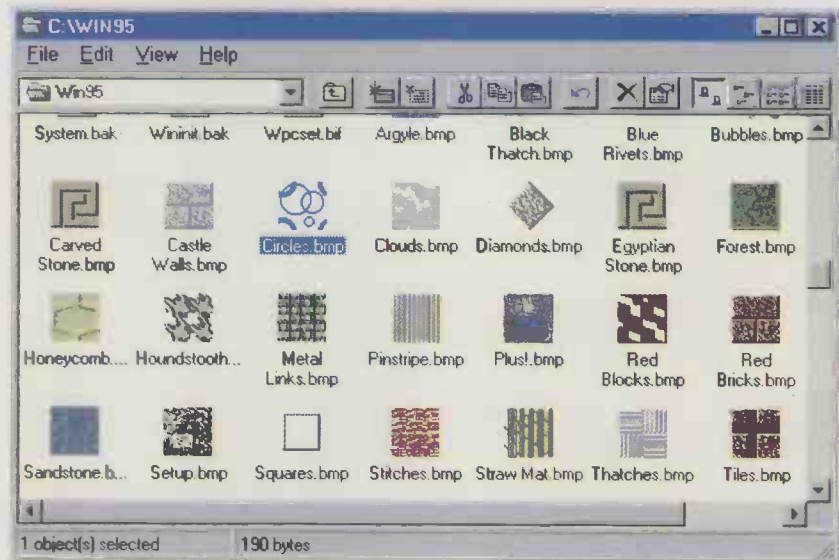

to "%1". Don't type the quotes — the editor will add its own double quotes. Close REGEDIT (it saves automatically). You

should then find that all .BMP files appear in folders, not with the default Paint icon, but as miniatures of themselves.