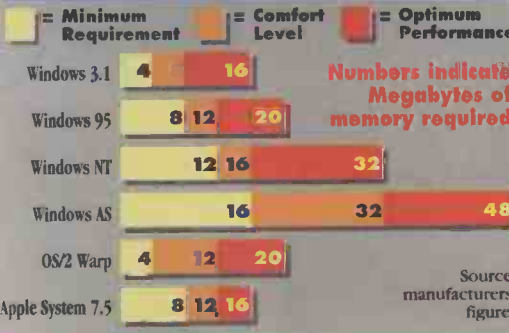

HOW MUCH MEMORY DO YOU NEED?

Public Sector customers can purchase through HMSO by calling 01603 694153.

BS5750 registered for the supply of computer, printer and workstation memory, processor and other upgrades. Powermark plc is regularly assessed by the British Standards Institution to ensure compliance with the quality standard.

Gold Card VISA MasterCard SWITCH
Cards are not debited until despatch
VAT at 17.5% will be added to all prices