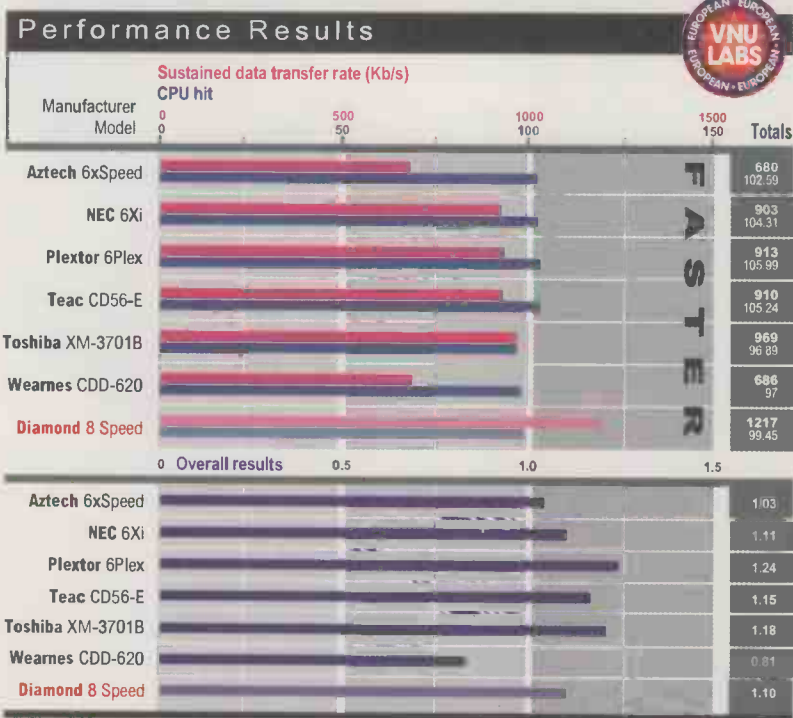

SIX SPEED CD-ROM DRIVES

	Aztech	NEC	Plextor	Teac	Toshiba	Wearnes
Manufacturer Model	Aztech 6x Speed	NEC 6Xi	Plextor 6PLEX	Teac CD56-E	Toshiba XM-3701B	Wearnes CDD-620
Connection	E-IDE	SCSI-2	SCSI-2	E-IDE	SCSI-2	E-IDE
RRP	£149	£379	£359	£279	£395	£199
Street	£149	£260	£300	£179	£325	n/a
Supplier	Aztech	NEC	Tekdata	Teac	Ideal Hardware	Wearnes
Telephone	01734 814121	0345 300103	01782 577677	01923 225235	0181 286 5000	01727 836330