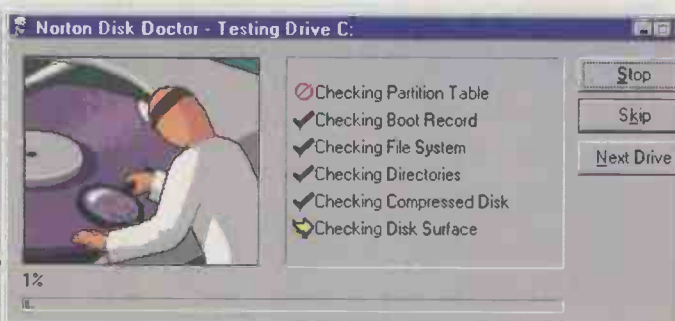

Right Norton Disk Doctor, still going strong, and with an animated sequence to make it interesting. Here comes the man in the white coat

Left Running Speed Disk can be done quite safely in background, but you miss the colours in the display. The graphics represent individual blocks of data on the disk