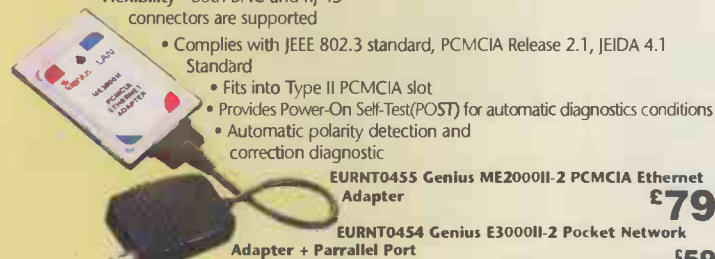

Size - Ultra-size Ethernet connectivity
Weight - Light, no power supply required
Convenience- Supports socket service, card service direct PCMCIA slot enables and "Hot Card" insertion and removal transmission
Flexibility - Both BNC and RJ-45 connectors are supported