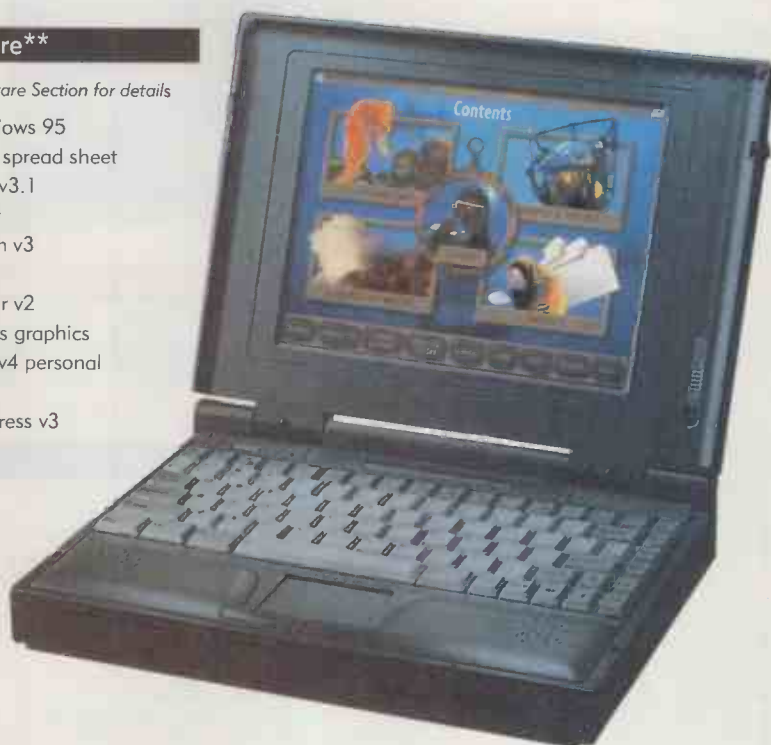

including Lotus 1-2-3, Lotus Ami Pro, Lotus Organizer 2, Lotus Approach, Lotus SmartPics, Quicken v4 and AutoRoute Express.

They are completely modular and have a full range of docking facilities.

Notebook Specification

- Intel 100MHz 486DX4 processor
- 4Mb, 8Mb or 16Mb RAM expandable to 32Mb
- Removable 1.44Mb 3.5" floppy drive
- Removable 520Mb, 810Mb or 1.2Gb IDE disk
- 9.4" STN VGA mono, 10.4" dual scan colour or 9.4" TFT colour screens
- 2 PCMCIA Type II/1 Type III slot
- Built-in stereo speakers (optional sound card)
- 32-bit VESA local bus graphics with 1Mb
- One advanced bi-directional parallel port, 9 pin fast serial ports with 16550 UART, keyboard, external monitor, PS/2 mouse ports
- The latest NiMH rechargeable battery is removable. There is full advance power management
- Built-in TouchPad mouse - the best pointing device on any notebook
- LCD status display
- Dim: 287x200x47mm: Weight 6.2lbs
- 1 Year warranty extendable to 3 years

Software**

See Software Section for details

- Microsoft Windows 95
- Lotus 1-2-3 v5 spread sheet
- Lotus Ami Pro v3.1 word processor
- Lotus Approach v3 database
- Lotus Organizer v2
- Lotus SmartPics graphics
- Intuit Quicken v4 personal finance pack
- AutoRoute Express v3 road atlas

Best Buy 1 Colossus Mono Notebook 486DX4-100

with 340Mb hard disk, and 4Mb RAM

£ **999**

+ VAT

Best Buy 2 Colossus Dual Scan Colour Notebook 486DX4-100

with 540Mb hard disk, and 8Mb RAM

£ **1599**

+ VAT

Best Buy 3 Colossus TFT Colour Notebook 486DX4-100

with 540Mb hard disk, and 8Mb RAM

£ **1999**

+ VAT

Other Options

RAM Upgrade per 4Mb	£140
Sound card module	£80
Carry case	£25
Port replicator (mini docking station)	£95
NiMH battery	£67
SMART battery	£85

Finance from under

£ **54** * ^{APR} **19.8%**

Per Month

Finance Example: Cash Purchase: £999 +VAT = £1196.15 inc. delivery & VAT. Credit Purchase: 10% (£119.62) deposit and 24 equal monthly payments of £53.83 Total Price £1411.54 inc. delivery & VAT.

CALL NOW!

Sales Lines Open
Mon-Fri 8.30am-7.00pm
Sat 9.00am-5.00pm

01282 777 111

TIME
Computer Systems Ltd.

Granville House,
Blackburn Rd,
Simonstone,
Burnley, BB12 7GT