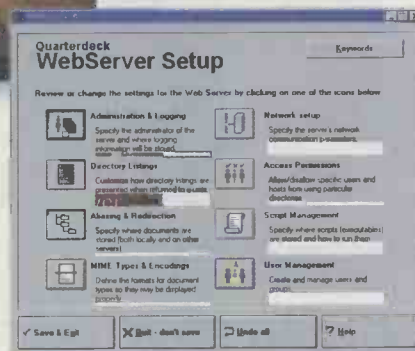

PCWDetails

Price £130 + VAT

Contact QuarterDeck 01245 496699; fax 01245 491480; info@qdeck.co.uk

Good Points Online help, once set up will run without problem.

Bad Points The confusing manual can make set-up problematic.

Conclusion An elegant piece of software to make your presence felt on the web, but it's not for beginners.