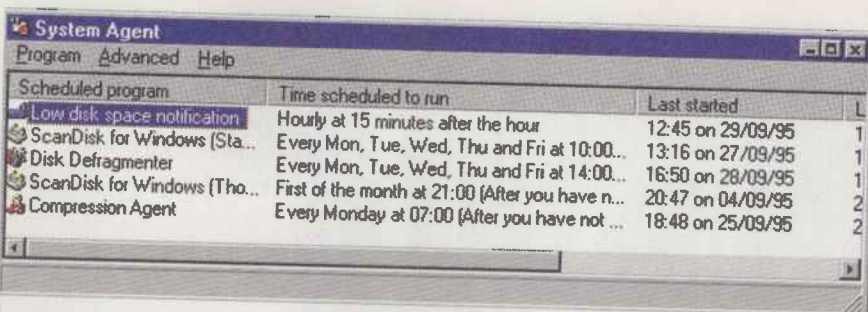

First there are some Norton-like Disk optimisation tools. One which will be useful to users of older PCs is the disk compression utility, a piece of software which you either love or hate. Disk compression is not immediately attractive with the fall in price of hard disks, but if you have a 200Mb or smaller hard disk and you don't want to do a hardware upgrade, then DriveSpace 3 is a must. We successfully