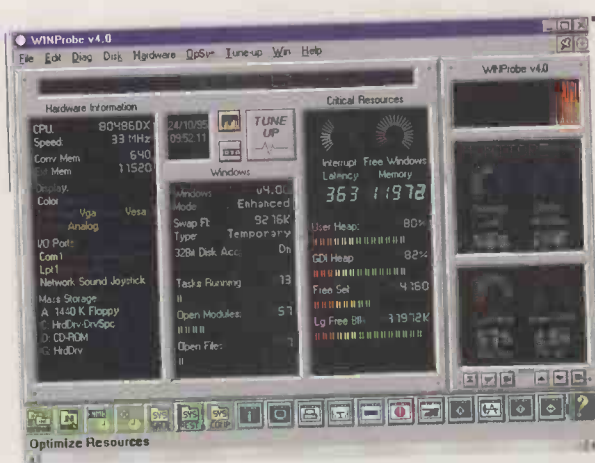

Left WINProbe is a powerful product for fine-tuning your PC's performance, but is not recommended for the casual user

Below The statistics will tell you how your system is performing. The important figure — the compression ratio — improves the longer you use the system

Windows you use subsequently. It's too big to be convenient, so it's best used as a way to see how launching a new application affects system resources.

Along the bottom of the screen are buttons that match every one of the options on the six diagnostic menus. They're very similar, so thankfully WinProbe tells you what each one is. This is optional — many users will turn it off.

The hardware and software diagnostics are uncannily accurate, and will pick up on most hardware faults with few difficulties. This will be secondary for most of us, because we'll dive straight to the Tune-Up menu to try and optimise our settings.

Tune-Up is a disappointment — it doesn't do the job automatically but instead makes suggestions based on your current configuration. It works like a grammar-checker in a word processor, offering you suggestions based on what it has found. It makes optimising Windows a tedious process however, and a little more active help in changing settings would have been handy.

This is a value-conscious bundle: WIN-Probe works under Windows 3 as well as Windows 95, and Quarterdeck has thrown in a CD-based CD-ROM drive troubleshooter, a 16-bit version of its uninstaller (called Cleansweep) and a copy of web browser Mosaic for good measure.