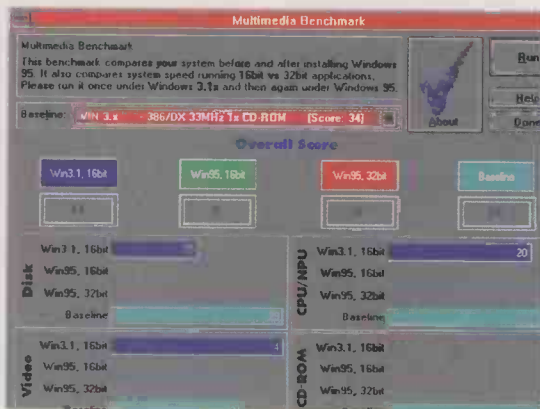

Below Running multimedia benchmarks on the components warns of any system bottlenecks. You can re-run them after installing Windows 95 to fine-tune the system

before you install Windows 95, and use it to make a hardware shopping list.

PCW Details

WIN'95 Advisor 1.01

Price £29.99

Contact TouchStone Europe
01442 862612

Good Points Neat design.

Bad Points Marginal use for a single PC.

Conclusion An inexpensive way to avoid upgrade headaches.

● **Norton Utilities**
Although the Windows 95 Plus Pack tries to supply a set of disk-based utilities,