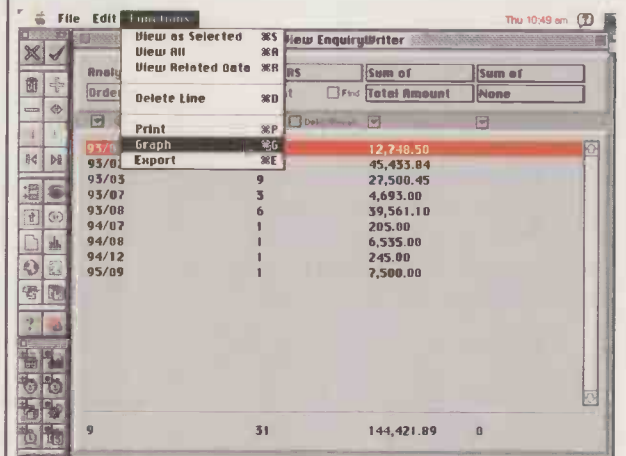

When it came to interactive order processing, Modulus zipped through the test with ease. It was easy to drill across to view the customer's account. (Although this showed that credit-checking was faulty, taking regard only for the outstanding sales ledger balance and ignoring sales orders in the pipeline). Equally good was the facility to drill across to the product record if an item was short of stock. This was fortunate because when showing stock availability Modulus does not give an "OnOrd" total and you cannot see what is in the pipeline from suppliers — you have to go and look at the individual purchase orders. Curiously, Modulus has a three-line order entry screen just like Dynamics, but unlike Dynamics this was fairly easy to read (see visual), primarily because Vector uses different fonts to distinguish screen prompts from data fields. Nonetheless, I'm not sure I would recommend this to a company that wanted to process lengthy, multi-line sales orders.

Back-to-back ordering was also impressive with the ability both to generate a one-to-one purchase order (e.g. for a PC precisely configured to the customer's needs) or a many-to-one purchase order (where one purchase order is generated from the total of the day's sales orders). Stock control was also

Top Like Dynamics, Modulus has a three-line order entry display; but this one is a lot easier to read
Bottom Modulus Gold is one of the premier accounting packages for the Macintosh

sophisticated, with individual "stock types" indicating rental stock, consignment stock, loan stock, returns to supplier etc. Overall, order processing and stock control in Modulus was of a very high standard, far superior to its competitor Dynamics which lacks Purchase Order Processing and whose Sales Order Processing is relatively incomplete. Modulus is also a lot cheaper.

PCW Details

Modulus Gold
Price £7,000
Contact Vector Software
0181 941 6600

Good Points Excellent drill around in order processing.
Bad Points Lack of online balances.
Conclusion The clear choice for users who want a GUI-based system running order processing and stock control.