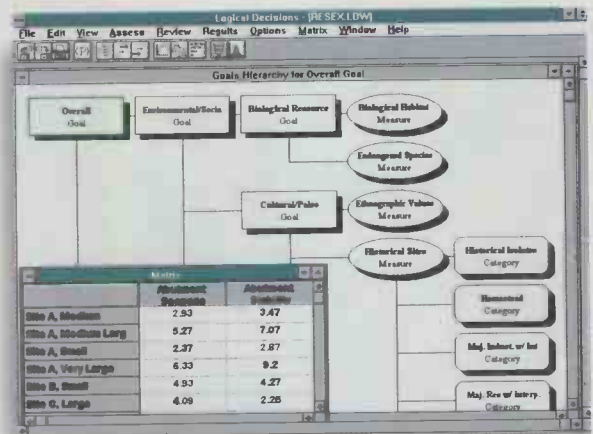

After this, the Weighting of the contribution of each of the measures to the goal is identified. Very powerful tools for weighting include the "Gold Standard" of trade-offs between measures. The complexity or simplicity here, is of personal preference, each is handled superbly.

At the end of the garden is a very pretty display. Every decision criteria or weighting can be viewed, tested for sensitivity, scatter plotted, bar-charted or tabulated. It's not often that, when coming into a mathematical process programme for functionality that you expect the view to be very good. I was pleasantly surprised. There is an elegance in a programme that does all of its work in a large Times Roman. It looks good, it prints good, and it feels just a bit Bohemian.

Logical Decisions for Windows displays are used to provide insight into the defining aspects of why one solution is better than another, or to present them from different viewpoints, invaluable when reasoning to agree consensus. The results display is not just a series of lookups, each is a window that can be saved as a Windows Meta-File (.WMF).

Structuring decisions with Logical Decisions for Windows, is easy

The result displays begin the process of re-assessing your beliefs (or fiddling the weightings), refining what you feel the measures, weights and base values to be.

Two examples of where the software has been used are politics (where explanatory rationale for decisions is badly needed), and selecting the site of a military base. It excels at large problems and you grow to appreciate it as a power tool in the complex decision journey. You won't make use of it in an hour or be able to use it fully in a day, this is a tool for the detail researched, structured decision, and its mathematical integrity, complexity and solidness is impressive. It runs on a 386 or better, with 4Mb of RAM, needing about 5Mb of disk space. It recommends a 486 with 8Mb and a maths co-processor.

Logical Decisions for Windows comes as version 4.0 and shows the pedigree of coming through those 4 revisions. It is for everyone who has to arrive at, and explain, complex important decisions, and to enjoy doing so.

PCWorld Details

Price £399.00 (+ VAT plus P&P)
Contact POW! Distribution 01202 716726

Good Points Its ability to use textual definitions of Units, in addition to numerical values. Impressive mathematical integrity, complexity and solidity.

Bad Points Not very quick when used on a 486DX 33 with 8Mb.

Conclusion A serious tool for big decisions.