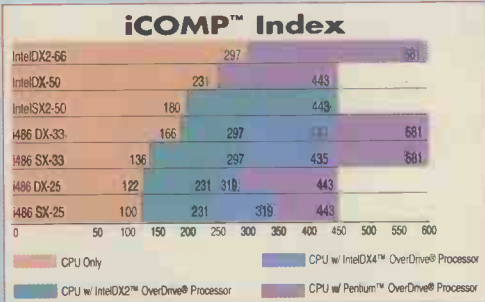

Intel Pentium® OverDrive Processor

The Intel Pentium® OverDrive processor, with advanced microprocessor technologies, will make your software run faster than ever before. It's our most powerful CPU upgrade for boosting the performance of your existing Intel 486SX or DX and IntelSX2 or IntelDX2 processor-based PCs. With superior upgrade option features, you'll experience a significant performance gain across a wide variety of software applications. Just install an OverDrive processor in place of your current i486 CPU, or plug it into an upgrade socket, depending upon your system design.

ITEM NO	DESCRIPTION	SOCKET NEEDED	PRICE
EUREX2474	INTEL PENTIUM® OVERDRIVE 83MHZ	N/A	£199
EUREX1248	INTEL PENTIUM® OVERDRIVE 63 MHz	N/A	£175
EUREX0003	INTEL DX2 OVERDRIVE 25-50 MHz	Yes	£79
EUREX0004	INTEL DX2 OVERDRIVE 25-50 MHz	No	£79
EUREX0006	INTEL DX2 OVERDRIVE 33-66 MHz	Yes	£99
EUREX0005	INTEL DX2 OVERDRIVE 33-66 MHz	No	£99
EX6330	INTEL DX4 OVERDRIVE 25-75 MHz	Yes	£105
EX6332	INTEL DX4 OVERDRIVE 25-75 MHz	No	£105
EX6339	INTEL DX4 OVERDRIVE 33-100 MHz	Yes	£135
EX6331	INTEL DX4 OVERDRIVE 33-100 MHz	No	£135