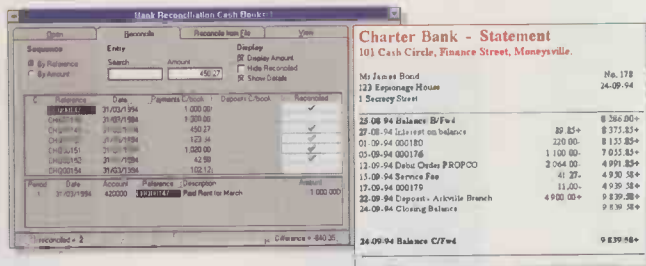

Haven't you ever wished that your accounts package let you do more? Perhaps change the layout of your screen, modify the icon bar, or add extra fields to the customer account details? Wouldn't you like to be able to easily customise the layout of invoices, statements and other documents? And design your own "hotkey" abbreviations for invoice items that you use frequently? Or have a system which remembered item prices per customer and special prices for items on promotion? If you are searching for an accounts package that does much more than others in its class, have a good look at Pastel Accounting Version 4 for Windows. Compare Pastel Accounting Version 4 to Sage or any other accounts package and you will be amazed at the flexibility and features you get for the price. You will discover why more than 33000 users in over 30 countries around the world have opted for Pastel - the sheer value for money of the Pastel experience.

So Many Powerful Features

Pastel Accounting contains features that you would only expect in a package costing many times the price:

- Multiple Companies
- Multiple Currencies
- Purchase Orders
- Suppliers (with Import Charges)
- Quotations
- Sales Orders
- Invoicing
- Forms Design
- Customers (with Multiple Delivery Addresses)
- Inventory Control
- Bill of Materials/Assembly
- Linked Codes
- Job Costing
- Nominal Ledger
- Report Writer
- Control Centre
- Data Import/Export

Bank reconciliations have never been easier: You can also reconcile automatically by importing your bank statement directly from the bank.