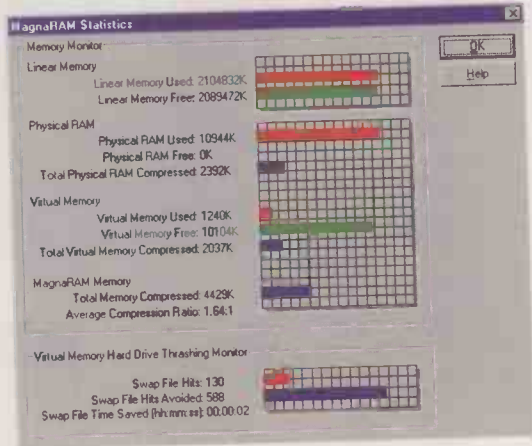

● MagnaRAM2

If RAM is your problem when upgrading to Windows 95, MagnaRAM is one answer. It claims to simulate up to three times the level of memory that you have in your system, and in our evaluation there was certainly a marked increase in system performance.

A disk compression utility like Stacker effectively doubles your hard disk size by compressing data so that more of it fits on the same piece of real estate; and memory compression operates in a similar manner — but it is more complex. Windows is constantly swapping data on and off the hard disk, where it has what is known as a "swap file". This enables you to open several applications, but slows the system down — a hard disk is several times slower than memory. MagnaRAM gets round this by making a "RAM buffer" into which the data is swapped, and compressing this data in the buffer. So Windows accesses the hard disk less often.

When you install MagnaRAM on your Windows system — again, this Quarterdeck product installs under either Windows 3 or 95 — you don't find an immediate difference in performance. This doesn't mean that MagnaRAM isn't working, it is just that it is only effective when system resources are being used to

their greatest extent. At these times, not having to keep swapping memory out to disk is a huge asset — especially if your system is already using disk compression, which slows down the operation of the Windows swap file.

It's impossible to say exactly how much benefit you get from MagnaRAM — its compression depends on the files you have loaded, and the amount of physical RAM that you have. But a useful rule of thumb, based on the machines we tested, is that you will simulate the memory of a machine with twice as much RAM.

There are utilities to reconfigure MagnaRAM, and to evaluate its performance, but most users will be happy to let it run in background. It's not a great idea to buy less memory and MagnaRAM instead of a fully-configured system, but if since upgrading to Windows 95 you have found your system grinding to a halt under the effect of memory-hungry monsters like Microsoft Office, this offers a cheap way to get out of jail.

PCW Details

WINProbe 4.0
Price £49.95
Contact Quarterdeck UK 01245 491190

Good Points A powerful product if you regularly support PCs.
Bad Points Not really for the casual user.
Conclusion Good value.

PCW Details

MagnaRAM2
Price £39.95
Contact Quarterdeck UK 01245 491190

Good Points Installs easily, and it works.
Bad Points No substitute for real RAM.
Conclusion A cheap way to boost performance.