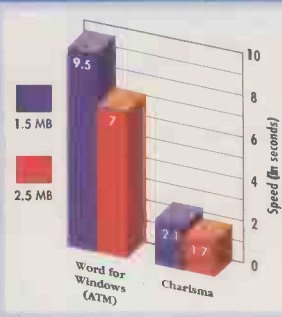

How much memory do you need?

Full page graphics	1MB - 2MB	4 - 5 PostScript fonts	2MB
Soft fonts	1MB	8 - 10 PostScript fonts	4MB
PostScript cartridge	1.5MB	Network printer sharing	4MB

MATCHED MEMORY UPGRADES FOR HP PRINTERS