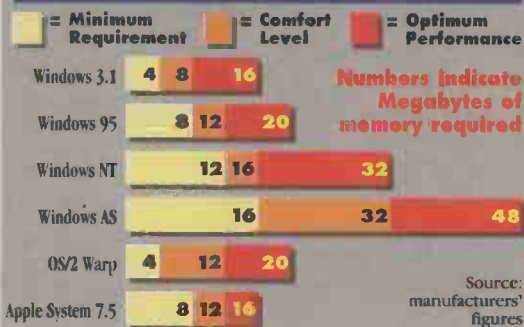

HOW MUCH MEMORY DO YOU NEED?

PCMCIA MEMORY

- All formats stocked: JEDEC, FLASH, OTPROM, DRAM, etc
- Check compatibility before ordering

256K SRAM	£48
512K SRAM	£74
1MB SRAM	£122
2MB SRAM	POWERCUT! £99
2MB FRAM	£149
4MB FRAM	£439

DRAMS

- Call for devices not shown
- Full range of PROMs, SRAMs & ZIPs available
- 5 year warranty

64K x 1	120ns	£1.79
256K x 1	80ns	£2.80
256K x 4	70ns	£5.77
256K x 16	70ns SOJ	£25
1M x 1	80ns	£4.99
1M x 1	70ns	£5.20

VRAMS

256K x 8	70ns SOJ	£20

SRAMS

32K x 8	15ns SRAM	£11
32K x 9	20ns SRAM	£12
128K x 8	20ns SRAM	£28
8K x 8	15ns SRAM	£8

MATCHED MEMORY UPGRADES FOR HP NOTEBOOKS AND PALMTOPS

HP OMNIBOOK 300,425 SERIES	
4MB	£189
6MB	£289
HP OMNIBOOK 530 SERIES	
8MB	£389
12MB	£599
HP 95LX & 100LX	
1MB	£129