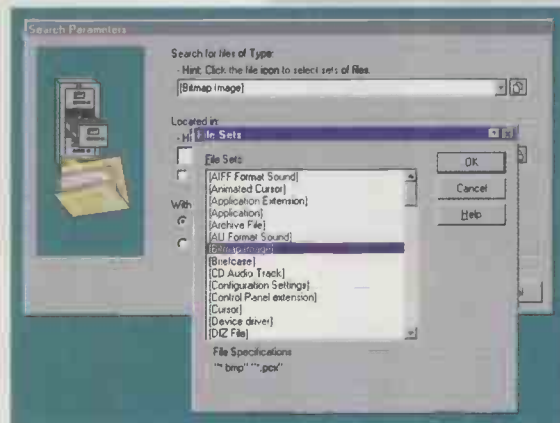

Left Zipping files using the Wizard is a quick way to build archives and preserve disk space

the standard configuration of menu tree on the left, file list on the right. It's more flexible, because there are tabs in the bottom corner which allow you to view the menu tree in a variety of

ways, but I'd question whether this is really a bonus, as the default view gives all the information you need. It does list deleted files from each directory, though — very useful if you want to recover them.

One quibble with the desktop, which represents ftp sites on the internet as folders — a useful idea — is that it did not show the desktop folders in their appropriate position outside the directory tree, placing them instead in their "logical" position as subdirectories of Windows.

Along the top of the File Manager a set of buttons perform some of the other functions. The file searcher is ten times faster than a Windows search, Symantec claims, and a series of searches that I made backed this up. There's a neat fast zip utility which complements the more extensive standalone version included in this package, and one useful director function which allows you to synchronise

● **Norton Navigator**

One of the undeniable facts of life is that as Windows improves, even if it does so slowly and imperfectly, there are some utilities it positively eats up. This is perhaps one of them.

Navigator is an extension of the Norton Desktop under Windows 95, and although it is an excellent product, I would only recommend it to the very keen. That's not to say it is poor; just that whereas Norton Desktop was a lot easier to use than the Windows File Manager, this is only a bit easier.

The Navigator is more than its name suggests. It's a collection of file-related utilities that expand the Windows 95 desktop and make it easier to use.

The most obvious incarnation is Navigator's File Manager, which, as the name suggests, is like the Windows Explorer on steroids. It's a neat-looking interface, with

PCW Details

Norton Anti-Virus
Price £79
Contact Symantec 01628 592222

Good Points Full 32-bit code, flexible.
Bad Points Could be confusing for beginners.

Conclusion An essential item, and one utility you can't just fudge with a 16-bit version.