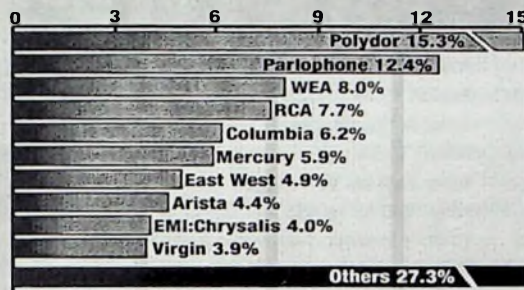

ALBUMS: TOP 10 COMPANIES