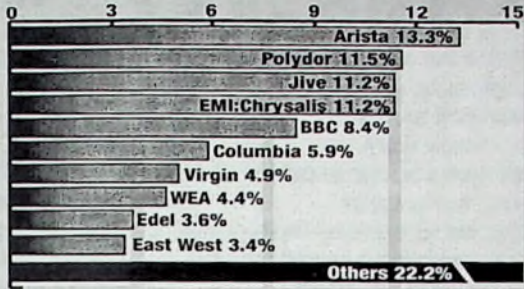

market shares

SINGLES: TOP 10 COMPANIES