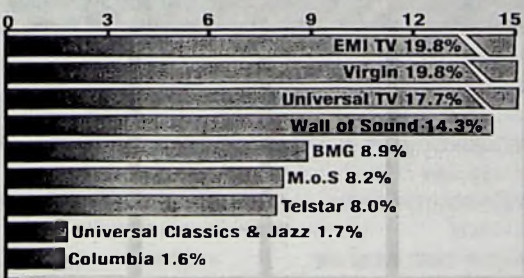

COMPILATIONS: TOP 10 COMPANIES