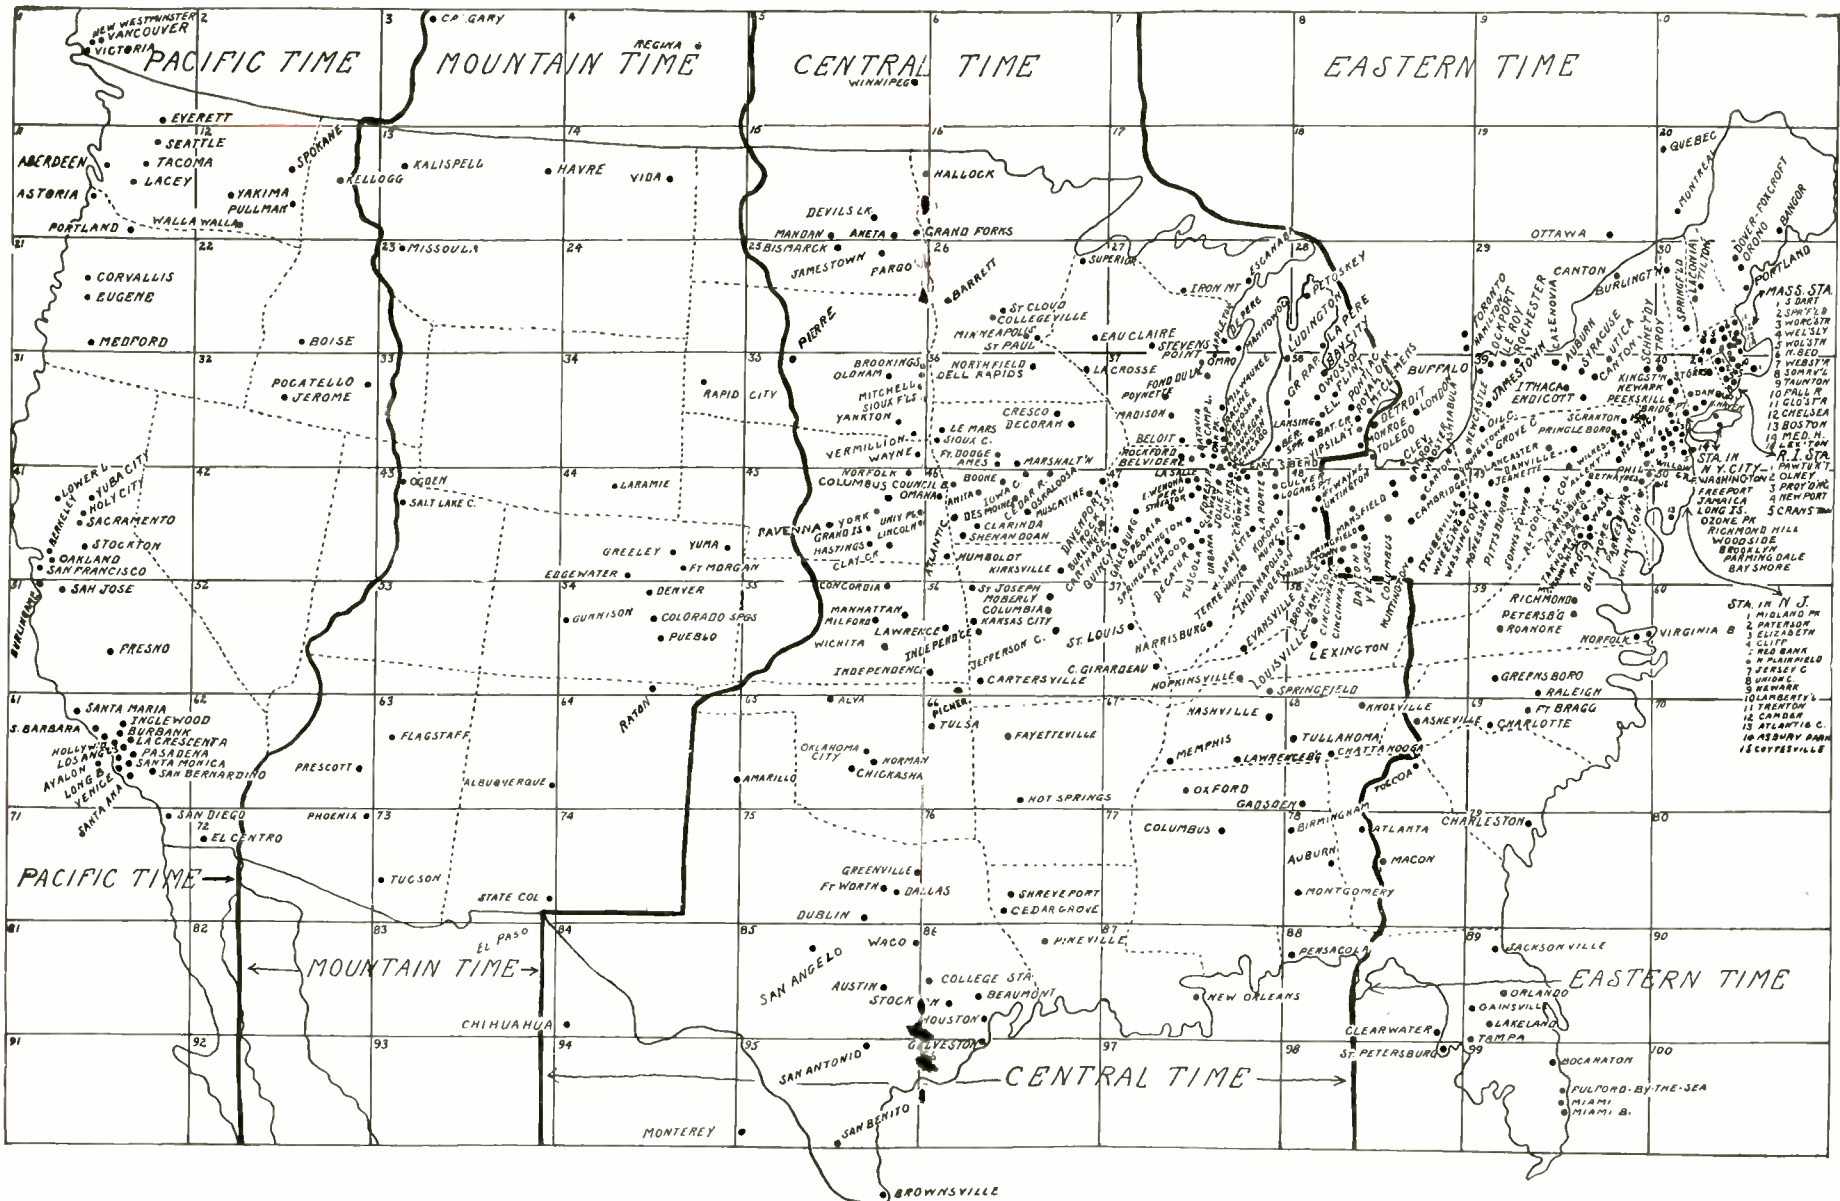

This map is divided into 100 squares numbered in the upper left hand corner. The first row is numbered from 1 to 10, the next 11 to 20 and so on.

Squares represent 325 miles across and 200 miles up and down. Mark in pencil or ink the approximate location of your own city, then it will be easy to estimate the distance to the station you are hearing.