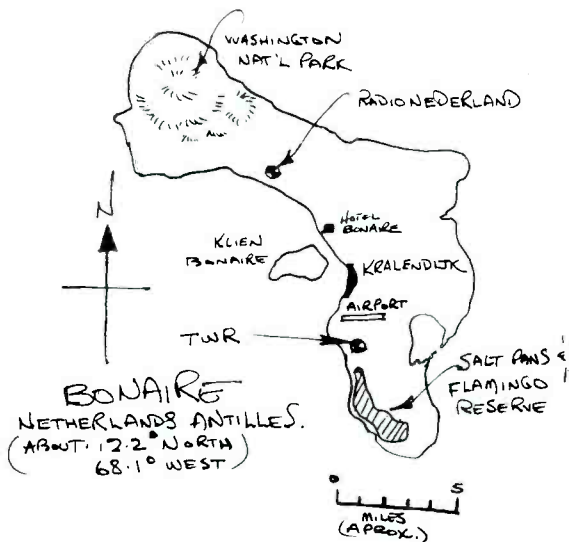

larger. By the way, don't worry about me walking in the transmitter! It was shut down at the time! Chuck left me with Don and he then took me with Don and the "little" 50 KW SW transmitter. This was really anti-climax after the one I just saw, but the best was yet to come. Next was the GIANT of the western hemisphere: the BIG Continental 800 kHz medium wave transmitter. This is very impressive. If 500,000 watts doesn't phase you, these statistics will. There are SIX BIG triode tubes in the final amplifier. It takes 40 KW of power just to light up the heaters in the tubes!!! It takes 50 KW (The power of the big clear channel transmitters here on MW) just to drive the final amplifier. Plate input power is about

750 KW to get 500 KW output!!! Would you believe this beast is powered by a 1,600,000 watt or 1,600 KW generator driven by what looks like a ship's diesel engine!!! Again for the technically inclined, the final amp. is what is called a "Dougherty Amplifier."

We went into other parts of the building to see the water circulation and cooling gear that keeps the monster transmitters cool, then to the building where the two 1,600 KW generators are kept. Next out to the antennas. Beam switching is done by manual switches that are actuated by a "hot stick" like the power lineman use. Most of the gear at TWR is early 1960's vintage. The curtain arrays are supported by straight (untapered) guyed towers, much the same as you find at broadcast stations here. The 800 kHz array uses about 700 foot towers, five of which are used to give various directional patterns depending on how they are hooked up or "phased".

Don says the best time to listen to 800 kHz here in the US is from 0230-0500 GMT. We exchanged goodbyes and I left to go back to Kralendijk and to the North of the island.

Winding through the narrow road leading to the north one can see piles of coral everywhere and several varieties of cactus profusely dotting the countryside. You dodge the hundreds of small lizards that claim the roadway and watch them really run at an amazing speed as you get close to them. In the trees you can hear the parakeets chirping to each other as you drive. Soon I was greeted by a sign on a gate leading to the main transmitter building of Radio Nederland. I met Mr. Arcario Eyebrect, Head Technician, who gave me the "50% tour" of the RN complex. They have two 300 KW Phillips transmitters of much later design than those at TWR, that use "tetrode tubes". Although they run more power, they were smaller than TWR's 250 KW rig. Like the TWR transmitters these are "vapor cooled" and require water circulation and cooling apparatus for each transmitter. RN has a complex of 14 towers that support various curtains. The towers here are the tapered or "self-supporting" type. "Beam" switching is accomplished by simply pushing a button on a big control panel in contrast to the simpler method used by TWR. Power for this complex is supplied by six large diesel generators. The number in use depending on power demand etc.