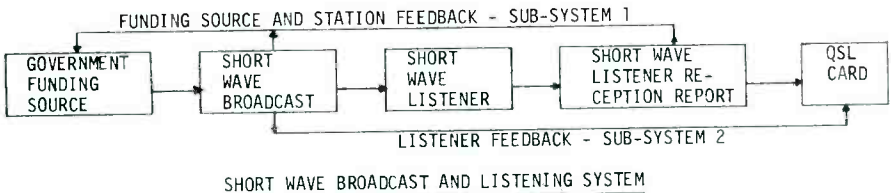

Quantifiable, tangible evidence or results in the way of listener's reception reports is one form of effectiveness measure of the government monies devoted to short wave broadcasting, and again, as short wave listeners enjoying a longstanding, respected hobby, we can appreciate doing our share in the important task of generating prompt and accurate listener reception reports to ensure that this seriously threatened hobby remains viable, not only for ourselves, but for future generations as well. Put very simply, we the short wave listeners have to cooperate to preserve what has been for all of us an enjoyable and rewarding pastime. Recognizing our responsibility for the continuation of short wave broadcasts, we should willingly do our part in return for the hours of enjoyment provided by the shortwave broadcasts and the respective governments funding these broadcasts. One and all have our deepest appreciation. So much for the listener, our responsibility and the first leg of the communication feedback sub-system depicted in the chart below.

SHORT WAVE BROADCAST AND LISTENING SYSTEM

Now to an equally, if not more important feedback loop in the communication system. Sub-system 2 depicted in the chart is the mechanism or the satisfaction on the part of the short wave listener by the short wave broadcaster for having cooperated, namely the receipt of the treasured QSL card. That event, if you will, completes the loop and satisfies, what is, in my opinion, the responsibility of both parties. A QSL card is not to be taken lightly. It is an integral part of the excitement, thrill and adventure of short wave listening, not an academic exercise or peripheral activity with little or no meaning to the short wave listener. Again, we the responsible short wave listeners are alert to rising mail costs and the unrealistic and excessive demands placed on shortwave broadcasters on the part of some short wave listeners to receive multi-QSL cards in a short period of time. It is my understanding that this topic is to be discussed at length at the up-coming meeting of short wave listeners to be held in Canada and it is an issue with many faceted dimensions, many of which are valid. Abuses notwithstanding, it is of little or no satisfaction to me, the reasonable and concerned short wave listener, when, after investment is made in an air mail stamp and IRC/s to satisfy my obligation as a listener, to receive a QSL card three or four months later or worse yet, no QSL card at all. Needless to say that, in my view, there is a responsibility on the part of the short wave broadcasters to fulfill a very real and vital need on the part of me, the listener; station verification. Both parties, listener and broadcaster, should recognize their respective responsibilities and realize that the total communication feedback loop is not closed until sub-system 1 and 2 are completed.

Let's us, the short wave listeners, shake out the un-reasonable demands placed on the broadcasters in terms of QSL and other abuses. But, at the