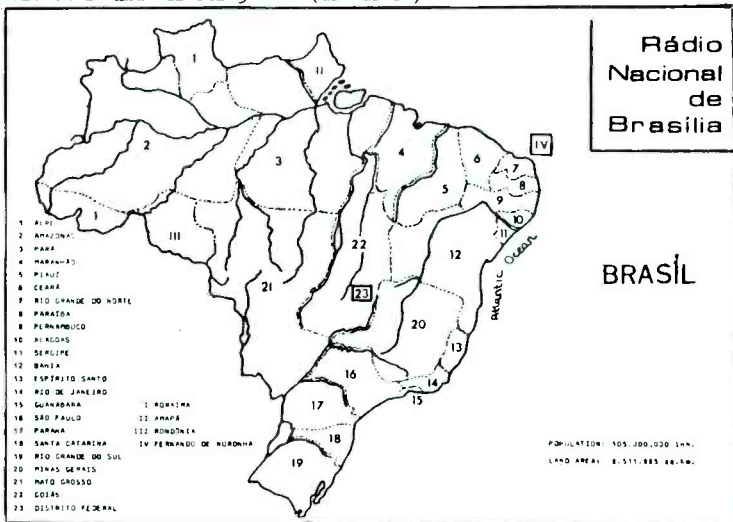

South America

ARGENTINA: RAE, 9690, usual blue/white RAE cd in 123d air for 2 IRCs (THOMPSON NM)
BRAZIL: R. Aparecida, 9635, f/d cd of stn bldg in 14 mo air, no rp (2nd QSL cd for same rpt) (PRATER OR)
R. Nacional de Brasilia, 15245, f/d plain white cd in 3 wks air, no rp (LOBDELL MA), f/d tower picture cd in 22d air for 3 IRCs (GEORGE TX)

COLOMBIA: R. Sutatenza, 5075, f/d bilingual (EE/SS) folder cd in 166d sfc for 2 IRCs, SS rpt (RAFE NY), same in 177d sfc, no rp (GRANONE NM), same in 226d air for 2 IRCs (DONLY SC)

ECUADOR: R. Iris, 3380, no data ltr w/comments on the many ltrs they receive from the US, 17d air for 2 IRCs, SS rpt, v/s D. Alvarez T. (SMITH AL)

R. Zaracay, 3390, no data ltr w/stn info + pennant in 33d air for 1 IRC and SS rpt. v/s Elsy Cun C. (SMITH AL)

HCBJ, 6130, 9560, 9680, 9745, 11915, 15115, 15300, 17755, 17780. F/d cds in 24-84d for no rp, 26-30d for MS, 26d for 1 IRC, 23-215d for 2 IRCs, v/s Sam Rowley. "Tuning team at 100 kw xmtr" (MILLER CA)(THOMPSON NM), "Eric Moore and standby generator" (MILLER CA)(THOMPSON NM)(STONE ONT)(LINK CA)(FOWLER ONT)(HOFFMAN PA)(UNRUH CA)(SMITH FL), "Dave Pasechnik and 49 meter unit" (LOBDELL MA)(UNRUH CA)(NOON IL) (Forgive me Dave--