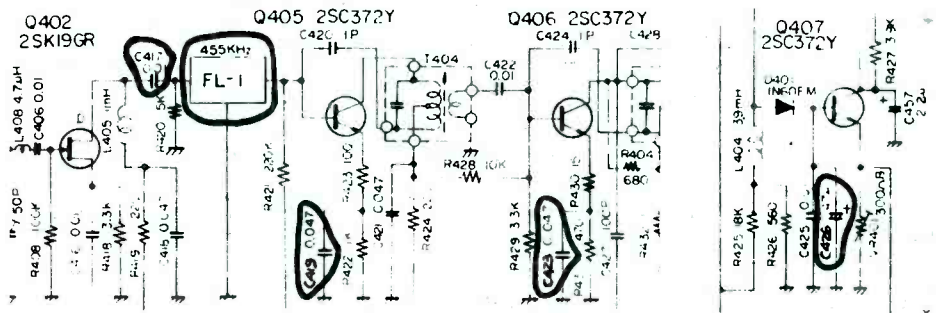

ERG-7 SELECTIVITY, AVC & PARALLAX MODS...

Selectivity & AVC change #1: change emitter by-pass capacitors C419 & C423 to Vernitron #TF-01A ceramic filter. Change C426 from 47uf to 5uf, watch polarity. Easiest way to make this mod is to twist off C419 & C423 and solder the TF-01A on underside of PC board. You can try the same with C426.
** ***** **

Selectivity & AVC change #2: Make change #1 and also change ceramic filter FL-1 to Vernitron #VTD-3-1 ceramic filter. VTD-3-1 will give you 4kHz min. at 6dB and 10kHz max. at 60dB selectivity.
** ***** **

Selectivity & AVC change #3: Make change #1 except change C426 from 47uf to 25uf, watch polarity. Add mechanical filter, see schematic below.....