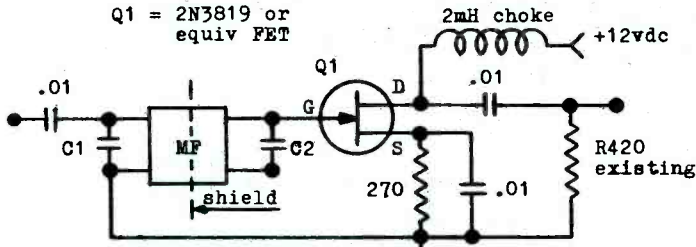

MF = Mech Filter
Collins F455FD-38 or the sharper F455FD-29 can be used.

C1 & C2 for F455FD-38 = 1000pf mica.
C1 & C2 for F455FD-29 = 510pf mica.

A shield may be needed between input & output of MF, mount MF on copper clad board & solder a piece of the copper clad board between input & output of the MF.

Insert this assembly between C417 & R420. Remove C417 & use its mounting holes for input & output to this unit. Mount MF & components on Vector board & use very short RG-174 coax for hookup, keep center conductor leads on Vector board short.

The Collins F455FD-38 cost around $70.00, but if you buy a 100 the cost is $25.00 each. If your interested in mech filters let me know.
** ***** **

Parallax: Remove chassis cover. Tune main dial against stop at high end, note relationship between dial pointer and mark on dial. Dial has to go back in same place at re-assembly. Remove nut holding dial, remove dial, loosen 4 screws holding tuning assembly, put dial back in place, push the