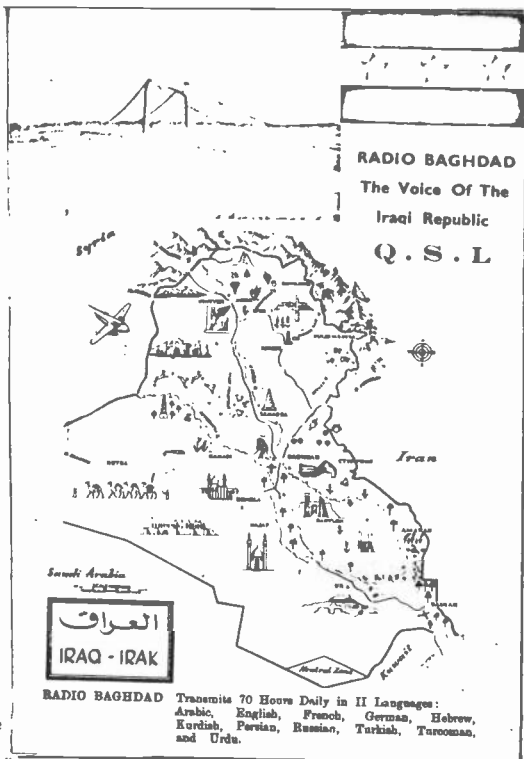

SINGAPORE: R. Singapore, 5052, f/d color cd "Singapore by night" in 17d air for 2 IRCs (THOMPSON NM), f/d cd "A Singapore Housing & Dev. Board Neighbourhood" in 17d for 1 IRC (BIXBY CA); 11940, "Singapore by night" cd in 20d air for 2 IRCs (THOMPSON NM), same in 17d air for 2 IRCs (PIMBLETT ALB)

TURKEY: Voice of Turkey (TRT), 9515, f/d cd w/picture of Bosphorus Bridge joining Asia and Europe, in 15d air for 2 IRCs (VOGEL PA), same in 20d for 2 IRCs (QUIROZ NY), same + pennant (ANDERSON NY); 11880, f/d Bosphorus Bridge cd in 28d for 1 IRC + program sked (ROBINSON AL), cd w/date and xmsn only w/ picture of Nasraddin Hodja, master of Turkish humor, in 90d sfc for 1 IRC (BIXBY CA)

VIETNAM (Democratic Republic): Voice of Vietnam, 10040, f/d black and white cd in 131d sfc for 1 IRC; also sent newspapers and magazine (BIXBY CA)

USSR (Sorry--out of order)

Armenian SSR: R. Yerevan, 11690, small, f/d plain white cd in 90d sfc, no rp, rec'd by registered mail w/sked (RADTKE CA)

RSFSR (Asiatic): R. Moscow, 7115, site Khabarovsk, 7150 (Sverdlovsk), 7260 (Vladivostok) 9540, (Petropavlovsk-Kamchatsky), 9580, (Blagoveschensk), 9780, (Nikolayevsk-on-Amur), 15180 (no site), 17720 (Petropavlovsk-Kamchatsky), f/d cds--View of Kremlin from Moscow River (SNYDER CA)(SMITH FL), Moskva River (WIRRELL MA), Kremlin (BOYCE WA), Grand Kremlin Palace (HARDING CA), tall city buildings (HARDING CA), 3 cds w/no descriptions (TRUBEE HI)