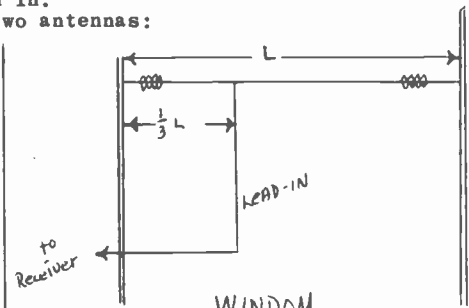

WINDOM

ARE YOU GROUNDED?

The snap, crackle and pop of static on the tropical bands is a sure sign that summer and its thunderstorms are back. These noisy storms, as my son calls them, pose a definite threat to DXers. The lightning that accompanies these storms need not strike your antenna to cause damage although that too is a possibility. A near miss or a bolt that hits nearby power lines can be just as deadly as a direct hit. You can avoid damage to your set by taking just two simple steps as a storm approaches. These are:

Ground your antenna directly—disconnect antenna from set if feasible

Unplug your set

Why not check your antenna hookup right now to be sure you are adequately protected against a possible lightning strike. If your antenna is not equipped with a lightning arrester or similar device, why not take a few minutes and install a simple but effective protective system such as the one below copied from Radio Nederland's booklet "Give Your Antenna Some Air" It might save your rig someday!!