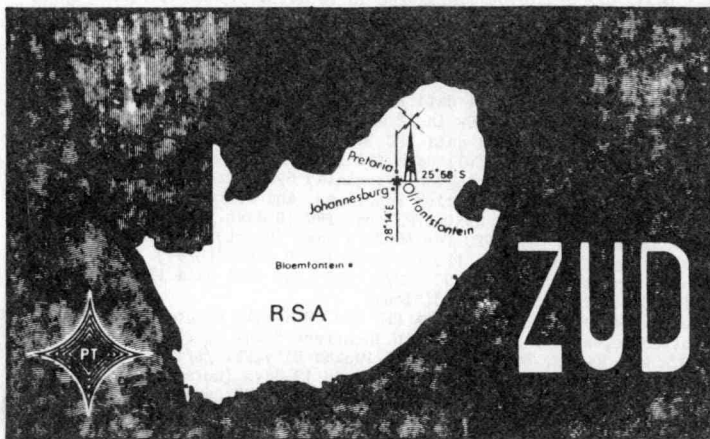

CONFIRMATION OF RECEPTION OF ENIWETOK LORAN

DATE OF RECEPTION 11 NOV 73 TIME 0631 Z

FREQUENCY 4050 kHz MODE A3I POWER 10 w

REMARKS/OTHER:

SIGNED/STAMPED BY J. M. Smith
J. M. SMITH, LTJG, USCG

TITLE COMMANDING OFFICER
USCG Loran Station
APO San Francisco, Ca.
96333