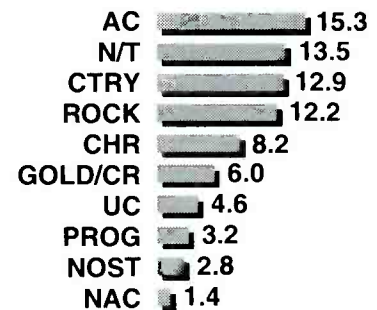

DEMOGRAPHIC RANKINGS

FORMAT REACH

Men 18-34	Women 18-34	Men 18-49	Women 18-49	Men 25-54	Women 25-54
1 WCMF-FM	1 WPXY-FM	1 WCMF-FM	1 WPXY-FM	1 WCMF-FM	1 WBEE-FM
2 WBEE-FM	2 WBEE-FM	2 WBEE-FM	2 WRMM-FM	2 WBEE-FM	2 WRMM-FM
3 WMAX-FM	3 WRMM-FM	3 WHAM-AM	3 WBEE-FM	2 WHAM-AM	3 WPXY-FM
4 WPXY-FM	4 WCMF-FM	4 WKLX-FM	4 WVOR-FM	4 WKLX-FM	4 WVOR-FM
5 WVOR-FM	5 WVOR-FM	5 WRMM-FM	5 WCMF-FM	5 WRMM-FM	5 WHAM-AM
6 WHAM-AM	6 WDKX-FM	6 WVOR-FM	6 WKLX-FM	6 WVOR-FM	6 WKLX-FM
6 WRMM-FM	7 WMAX-FM	7 WMAX-FM	7 WDKX-FM	7 WMAX-FM	7 WCMF-FM
8 WDKX-FM	8 WHAM-AM	8 WPXY-FM	8 WHAM-AM	8 WDKX-FM	8 WDKX-FM
9 WKLX-FM	9 WKLX-FM	9 WDKX-FM	9 WMAX-FM	9 WPXY-FM	9 WMAX-FM
9 WRQI-FM	10 WRQI-FM	10 WRQI-FM	10 WRQI-FM	9 WRQI-FM	10 WRQI-FM