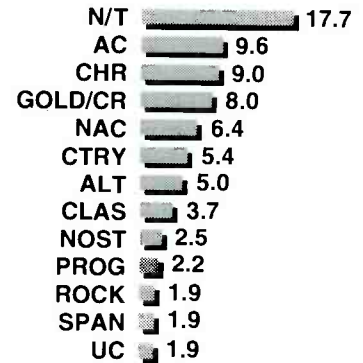

Continued from Page 27

12+ POPULATION: 5,330,700 (Black: 10.8%; Hispanic: 15.2%)

FALL '93	WINTER '94	SPRING '94	SUMMER '94	FALL '94	METRO RANK 12+ AOH	STATION FORMAT	FREQUENCY POWER (NIGHTIME POWER)	12+ CUME RANK	12-17 RANK	18-34 RANK	18-49 RANK	25-54 RANK	35-64 RANK	AVG. MINS. LISTENED	OWNER	NETWORK	NATIONAL REP. FIRM
1.8	1.7	1.1	1.7	1.7	23	KYCY-FM Ctry	93.3 50kw	23	10	20	20	16	14	66	Alliance Br.	—	G/W
1.6	1.4	1.2	1.0	1.2	24	KHQT-FM CHR	97.7 1.65kw	22	4	19	23	31	38	46	Anaheim Br.	—	D&R
1.0	1.1	1.0	0.8	1.0	25	KRTY-FM Ctry	95.3 .87kw	27	19	26	25	24	23	57	Empire	—	MMR

DEMOGRAPHIC RANKINGS

FORMAT REACH

Men 18-34	Women 18-34	Men 18-49	Women 18-49	Men 25-54	Women 25-54
1 KMEL-FM	1 KMEL-FM	1 KGO-AM	1 KOIT-A/F	1 KGO-AM	1 KOIT-A/F
2 KITS-FM	2 KIOI-FM	2 KNBR-AM	2 KIOI-FM	2 KNBR-AM	2 KIOI-FM
3 KSJO-FM	3 KOIT-A/F	3 KKSF-FM	3 KMEL-FM	3 KKSF-FM	3 KGO-AM
4 KYLD/KYLZ	4 KITS-FM	4 KITS-FM	4 KKSF-FM	4 KFRC-A/F	4 KKSF-FM
5 KOME-FM	5 KYLD/KYLZ	5 KMEL-FM	5 KFRC-A/F	5 KCBS-AM	5 KFRC-A/F
6 KIOI-FM	6 KFOG-FM	6 KFRC-FM	6 KGO-AM	6 KBLX-FM	6 KDFC-A/F
7 KNBR-AM	7 KSOL-FM	6 KRQR-FM	7 KBLX-FM	6 KFOG-FM	7 KBLX-FM
7 KRQR-FM	8 KRQR-FM	8 KSJO-FM	8 KYLD/KYLZ	8 KITS-FM	8 KMEL-FM
9 KGO-AM	9 KLOK-AM	9 KIOI-FM	9 KITS-FM	8 KRQR-FM	9 KSAN-FM
10 KLOK-AM	10 KBLX-FM	10 KFOG-FM	10 KFOG-FM	10 KOIT-A/F	10 KSOL-FM

More than Research—Answers

Harker Research
(919) 954-8300