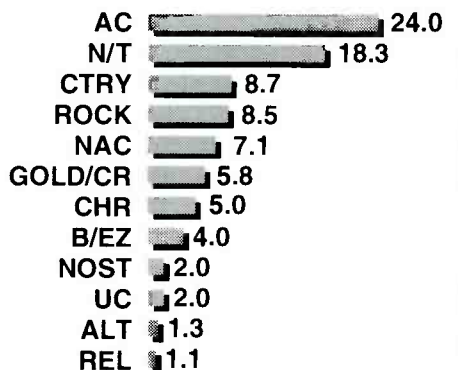

DEMOGRAPHIC RANKINGS

FORMAT REACH

Men 18-34	Women 18-34	Men 18-49	Women 18-49	Men 25-54	Women 25-54
1 WAXQ-FM	1 WPLJ-FM	1 WXRK-FM	1 WJLK/WQNJ	1 WXRK-FM	1 WJLK/WQNJ
2 WXRK-FM	2 WJLK/WQNJ	2 WAXQ-FM	2 WPLJ-FM	2 WFAN-AM	2 WOBN-FM
3 WFAN-AM	3 WJRZ-FM	3 WFAN-AM	3 WJRZ-FM	3 WNEW-FM	3 WJRZ-FM
4 WYNY-FM	4 WAXQ-FM	4 WNEW-FM	4 WOBN-FM	4 WAXQ-FM	4 WKXW-FM
5 WHTG-FM	4 WXRK-FM	5 WJLK/WQNJ	5 WKXW-FM	4 WJLK/WQNJ	5 WPLJ-FM
6 WNEW-FM	6 WHTZ-FM	6 WPLJ-FM	6 WYNY-FM	6 WPLJ-FM	6 WYNY-FM
7 WPLJ-FM	6 WNEW-FM	7 WYNY-FM	7 WXRK-FM	7 WCBS-FM	7 WCBS-FM
8 WJLK/WQNJ	8 WOBN-FM	8 WKXW-FM	8 WHTZ-FM	7 WYNY-FM	7 WQCD-FM
9 WJRZ-FM	9 WMMR-FM	9 WZVU-FM	8 WNEW-FM	7 WZVU-FM	9 WXRK-FM
9 WKXW-FM	9 WMXV-FM	10 WHTG-FM	10 WQCD-FM	10 WKXW-FM	9 WZVU-FM