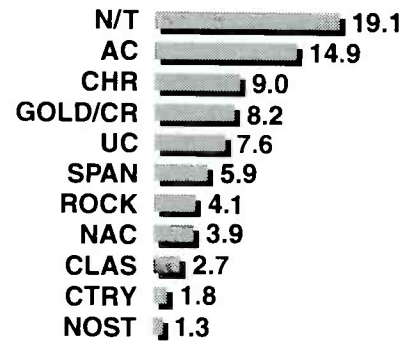

Continued from Page 21

POPULATION 14,033,900 (Black: 21.0%; Hispanic 19.2%)

FALL '93	WINTER '94	SPRING '94	SUMMER '94	FALL '94	METRO RANK 12+ ACH	STATION FORMAT	FREQUENCY POWER (NIGHTIME POWER)	12+ CUME RANK	12-17 RANK	18-34 RANK	18-49 RANK	25-54 RANK	35-64 RANK	AVG. MINS. LISTENED	OWNER	NETWORK	NATIONAL REF FIRM
1.4	1.7	1.8	2.1	1.7	22	WADO-AM <i>Span</i>	1280 5kw	23	--	26	23	21	19	109	Spanish Radio	—	KT-H
1.6	1.6	1.7	2.1	1.3	23	WQEW-AM <i>Nost</i>	1560 50kw	22	33	43	43	39	23	69	New York Times	WWO	MMR
1.0	1.3	1.1	1.1	1.2	24	WLIB-AM <i>NT</i>	1190 10kw	28	18	23	21	22	21	103	Inner City	AURN	MDS
0.8	1.0	1.1	0.9	1.0	25	WALK-AF <i>AC</i>	1370/97.5 .5kw/39kw	24	23	22	22	23	22	77	American Media	—	D&R

DEMOGRAPHIC RANKINGS

FORMAT REACH

Men 18-34	Women 18-34	Men 18-49	Women 18-49	Men 25-54	Women 25-54
1 WQHT-FM	1 WQHT-FM	1 WXRK-FM	1 WMXV-FM	1 WXRK-FM	1 WCBS-FM
2 WXRK-FM	2 WPLJ-FM	2 WSKQ-FM	2 WLTW-FM	2 WCBS-FM	2 WLTW-FM
3 WPLJ-FM	3 WHTZ-FM	3 WPLJ-FM	3 WPLJ-FM	3 WSKQ-FM	3 WQCD-FM
4 WHTZ-FM	4 WMXV-FM	4 WFAN-AM	4 WQHT-FM	4 WFAN-AM	4 WSKQ-FM
5 WAXQ-FM	5 WRKS-FM	5 WCBS-FM	5 WBLS-FM	5 WQCD-FM	5 WMXV-FM
6 WSKQ-FM	6 WBLS-FM	6 WQHT-FM	6 WRKS-FM	6 WPLJ-FM	6 WBLS-FM
7 WBLS-FM	7 WSKQ-FM	7 WQCD-FM	7 WCBS-FM	7 WLTW-FM	7 WPLJ-FM
8 WRKS-FM	8 WLTW-FM	8 WLTW-FM	8 WHTZ-FM	8 WNEW-FM	8 WRKS-FM
9 WFAN-AM	9 WQCD-FM	9 WBLS-FM	9 WSKQ-FM	9 WABC-FM	9 WQHT-FM
10 WNEW-FM	10 WXRK-FM	10 WNEW-FM	10 WQCD-FM	10 WBLS-FM	10 WHTZ-FM

More than Research—Answers

Harker Research

(919) 954-8300