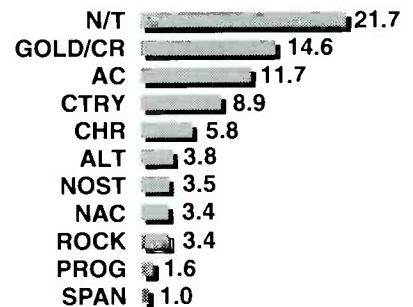

DEMOGRAPHIC RANKINGS

FORMAT REACH

Men 18-34	Women 18-34	Men 18-49	Women 18-49	Men 25-54	Women 25-54
1 KRXQ-FM	1 KGBY-FM	1 KFBK-AM	1 KGBY-FM	1 KFBK-AM	1 KGBY-FM
2 KWOD-FM	2 KNCI-FM	2 KSEG-FM	2 KHYL-FM	2 KSEG-FM	2 KFBK-AM
3 KSEG-FM	3 KSFM-FM	3 KGBY-FM	3 KNCI-FM	3 KXOA-FM	2 KHYL-FM
4 KFBK-AM	4 KXOA-FM	4 KXOA-FM	4 KFBK-AM	4 KGBY-FM	3 KHYL-FM
5 KSFM-FM	5 KSEG-FM	5 KRXQ-FM	4 KYMX-FM	5 KHYL-FM	4 KNCI-FM
6 KGBY-FM	6 KHYL-FM	6 KWOD-FM	6 KSFM-FM	6 KRXQ-FM	5 KYMX-FM
7 KXOA-FM	7 KFBK-AM	7 KHTK-AM	6 KXOA-FM	7 KNCI-FM	6 KXOA-FM
8 KHTK-AM	8 KWOD-FM	8 KHYL-FM	8 KSEG-FM	8 KHTK-AM	7 KSEG-FM
9 KNCI-FM	9 KYMX-FM	9 KSFM-FM	9 KRAK-FM	9 KWOD-FM	8 KSFM-FM
10 KQPT-FM	10 KRXQ-FM	10 KNCI-FM	10 KSSJ-FM	10 KNBR-AM	9 KRAK-FM
					10 KSTE-AM