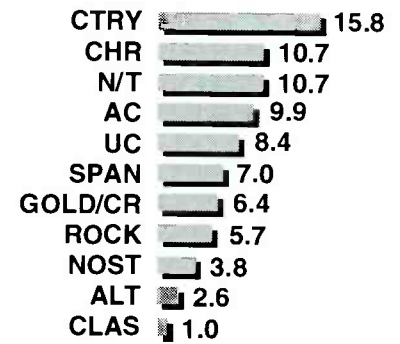

Continued from Page 37

12+ POPULATION: 3,294,400 (Black: 17.5%; Hispanic: 21.5%)

FALL '93	WINTER '94	SPRING '94	SUMMER '94	FALL '94	METRO RANK 12+ AOH	STATION FORMAT	FREQUENCY POWER (NIGHTIME POWER)	12+ CUME RANK	12-17 RANK	18-34 RANK	18-49 RANK	25-54 RANK	35-64 RANK	AVG. MINS. LISTENED	OWNER	NETWORK	NATIONAL REP FIRM
1.5	1.3	1.4	1.4	1.2	22	KSEV-AM N/T	700 15(1)kw	19	24	24	21	22	18d	42	Sunbelt	WWO	KATZ
1.5	0.8	1.1	0.6	1.0	23	KCOH-AM FS	1430 5kw	24	22	21	23	22	21	81	KCOH, Inc.	AURN	RRS
.9	0.8	0.6	1.1	1.0	23	KRTK/KRTS Clas	97.1/92.1 100kw/33kw	23	—	28	25	24	20	62	KRTS, Inc.	—	—

DEMOGRAPHIC RANKINGS

FORMAT REACH

Men 18-34	Women 18-34	Men 18-49	Women 18-49	Men 25-54	Women 25-54
1 KLOL-FM	1 KODA-FM	1 KLOL-FM	1 KODA-FM	1 KILT-FM	1 KODA-FM
2 KMJQ-FM	2 KRBE-FM	2 KMJQ-FM	2 KKBQ-A/F	2 KLOL-FM	2 KKBQ-A/F
3 KRBE-FM	3 KMJQ-FM	3 KRBE-FM	3 KRBE-FM	3 KKRW-FM	3 KILT-FM
4 KKBQ-A/F	4 KKBQ-A/F	4 KILT-FM	4 KILT-FM	4 KLDE-FM	4 KLDE-FM
5 KRQT-FM	5 KBXX-FM	5 KKBQ-A/F	5 KMJQ-FM	4 KTRH-AM	5 KHMX-FM
6 KBXX-FM	6 KHMX-FM	6 KKRW-FM	6 KHMX-FM	6 KODA-FM	6 KHYS-FM
7 KHMX-FM	7 KILT-FM	7 KRQT-FM	7 KLDE-FM	7 KKBQ-A/F	6 KIKK-FM
8 KKZR-FM	8 KHYS-FM	8 KBXX-FM	8 KBXX-FM	8 KMJQ-FM	8 KMJQ-FM
9 KIKK-FM	9 KIKK-FM	9 KODA-FM	9 KHYS-FM	9 KIKK-FM	9 KRBE-FM
10 KKRW-FM	10 KKRW-FM	9 KTRH-AM	10 KIKK-FM	9 KRQT-FM	10 KKRW-FM

More than Research—Answers

Harker Research
(919) 954-8300