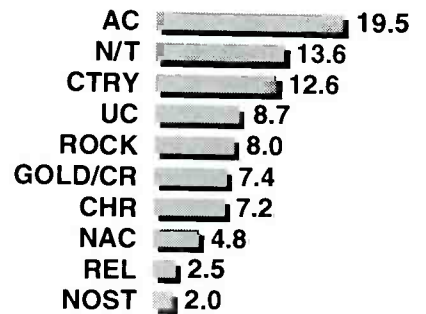

Continued from Page 85

12+ POPULATION: 873,800 (Black: N/A; Hispanic: N/A)

FALL '93	SPRING '94	FALL '94	METRO RANK 12+ ACH	STATION FORMAT	FREQUENCY POWER (NIGHTIME POWER)	12+ CUME RANK	12-17 RANK	18-34 RANK	18-34 RANK	18-49 RANK	35-64 RANK	AVG. MINS LISTENED	OWNER	NETWORK	NATIONAL REP FIRM
1.6	1.5	1.0	29	WRKS-FM+ UC	98.7 7.8k	25	4	17	24	33	37	40	Emmis	SOU	D&R
0.6	0.0	1.0	29	WWDB-FM Talk	96.5 17kw	32	—	32	37	36	35	81	Panache	ABC	BAN