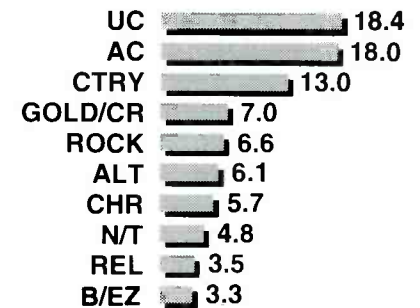

DEMOGRAPHIC RANKINGS

FORMAT REACH

Men 18-34	Women 18-34	Men 18-49	Women 18-49	Men 25-54	Women 25-54
1 WNOR-A/F	1 WOWI-FM	1 WOWI-FM	1 WOWI-FM	1 WOWI-FM	1 WWDE-FM
2 WOWI-FM	2 WGH-FM	2 WNOR-A/F	2 WGH-FM	2 WNOR-A/F	2 WGH-FM
3 WROX-FM	3 WNVZ-FM	3 WGH-FM	3 WWDE-FM	3 WGH-FM	3 WOWI-FM
4 WNVZ-FM	3 WWDE-FM	4 WROX-FM	4 WJQI-A/F	4 WCMS-A/F	4 WJQI-A/F
5 WGH-FM	5 WNOR-A/F	5 WCMS-A/F	5 WFOG-FM	5 WFOG-FM	5 WFOG-FM
6 WKOC-FM	6 WMYK-FM	6 WAFX-FM	6 WNVZ-FM	6 WAFX-FM	6 WCMS-A/F
7 WMYK-FM	7 WJQI-A/F	7 WNVZ-FM	7 WCMS-A/F	7 WLTY-FM	7 WSVY-FM
8 WAFX-FM	8 WROX-FM	8 WMYK-FM	7 WNOR-A/F	8 WKOC-FM	8 WLTY-FM
9 WCMS-A/F	9 WFOG-FM	9 WKOC-FM	9 WMYK-FM	9 WNIS-AM	9 WMXN-FM
10 WWDE-FM	10 WCMS-A/F	10 WFOG-FM	10 WSVY-FM	10 WROX-FM	10 WAFX-FM