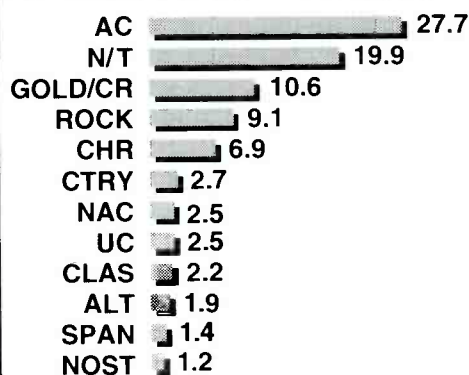

DEMOGRAPHIC RANKINGS

FORMAT REACH

Men 18-34	Women 18-34	Men 18-49	Women 18-49	Men 25-54	Women 25-54
1 WBAB/WHFM	1 WPLJ-FM	1 WXRK-FM	1 WALK-A/F	1 WXRK-FM	1 WALK-A/F
2 WXRK-FM	2 WHTZ-FM	2 WBAB/WHFM	2 WKJY-FM	2 WBAB/WHFM	2 WBLI-FM
3 WHTZ-FM	3 WALK-A/F	3 WCBS-FM	3 WBLI-FM	3 WCBS-FM	3 WKJY-FM
4 WMJC/WRCN	4 WBLI-FM	4 WFAN-AM	4 WPLJ-FM	3 WFAN-AM	4 WPLJ-FM
5 WPLJ-FM	5 WKJY-FM	5 WPLJ-FM	5 WHTZ-FM	5 WABC-AM	5 WCBS-FM
6 WAXQ-FM	6 WQHT-FM	6 WALK-A/F	6 WMXV-FM	6 WALK-A/F	5 WMXV-FM
7 WDRE-FM	7 WMXV-FM	7 WABC-AM	7 WBZO-FM	7 WPLJ-FM	7 WHTZ-FM
8 WALK-A/F	8 WBAB/WHFM	8 WHTZ-FM	7 WQCD-FM	8 WNEW-FM	8 WQCD-FM
8 WFAN-AM	9 WDRE-FM	8 WNEW-FM	9 WCBS-FM	9 WQCD-FM	9 WBZO-FM
10 WBLI-FM	10 WEZN-FM	10 WMJC/WRCN	9 WXRK-FM	10 WBZO-FM	10 WLTW-FM