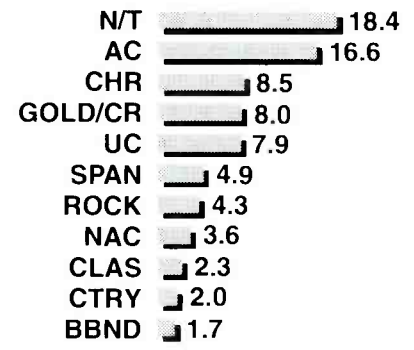

12+ POPULATION: 14,034,000 (Black: 21.8%; Hispanic: 18.7%)

SPRING '93	SUMMER '93	FALL '93	WINTER '94	SPRING '94	METRO RANK	12+ AOH	STATION FORMAT	FREQUENCY POWER (NIGHTTIME POWER)	12+ CUME RANK	12-17 RANK	18-34 RANK	18-49 RANK	25-54 RANK	35-64 RANK	AVG. MINS. LISTENED	OWNER	NETWORK	NATIONAL REP FIRM
2.1	2.3	2.3	2.1	2.0	20	20	WYNY-FM Ctry	103.5 6.7kw	21	20	18	17	15	16	70	Br. Partners	NBC	D&R
1.6	2.0	1.4	1.7	1.8	22	22	WADO-AM Span	1280 5kw	23	33	26	20	20	17	105	Spanish Radio	---	KT-H
1.5	1.7	1.6	1.6	1.7	23	23	WQEW-AM Nost	1560 50kw	22	--	41	40	36	21	100	New York Times	---	MMR
0.9	1.0	0.8	1.0	1.1	24	24	WALK-A/F AC	1370/97.5 .5kw/39kw	25	15	24	22	24	22	79	American Media	---	D&R
1.4	1.1	1.0	1.3	1.1	24	24	WLIB-AM NIT	1190 10kw	26	35	21	24	23	23	92	Inner City	AURN	MCG

DEMOGRAPHIC RANKINGS

FORMAT REACH

Men 18-34	Women 18-34	Men 18-49	Women 18-49	Men 25-54	Women 25-54
1 WXRK-FM	1 WPLJ-FM	1 WXRK-FM	1 WPLJ-FM	1 WXRK-FM	1 WTLW-FM
2 WQHT-FM	2 WRKS-FM	2 WCBS-FM	2 WLTW-FM	2 WCBS-FM	2 WMXV-FM
3 WHTZ-FM	3 WHTZ-FM	3 WFAN-AM	3 WMXV-FM	3 WFAN-FM	3 WCBS-FM
4 WAXQ-FM	4 WBLS-FM	4 WPLJ-FM	4 WBLS-FM	4 WQCD-FM	4 WPLJ-FM
5 WPLJ-FM	4 WQHT-FM	5 WQCD-FM	4 WRKS-FM	5 WLTW-FM	5 WBLS-FM
6 WRKS-FM	6 WLTW-FM	6 WHTZ-FM	6 WHTZ-FM	6 WNEW-FM	6 WQCD-FM
7 WNEW-FM	7 WMXV-FM	7 WLTW-FM	7 WQHT-FM	7 WPLJ-FM	7 WRKS-FM
8 WBLS-FM	8 WSKQ-FM	7 WNEW-FM	8 WCBS-FM	8 WBLS-FM	8 WSKQ-FM
9 WFAN-AM	9 WXRK-FM	9 WAXQ-FM	9 WSKQ-FM	9 WSKQ-FM	9 WHTZ-FM
10 WSKQ-FM	10 WNEW-FM	9 WRKS-FM	10 WQCD-FM	10 WABC-AM	10 WINS-AM

© 1994 Arbitron Ratings Company. May not be quoted or reproduced without the prior written permission of Arbitron.

More than Research – Answers^{SM}

Harker Research

919 • 954 • 8300