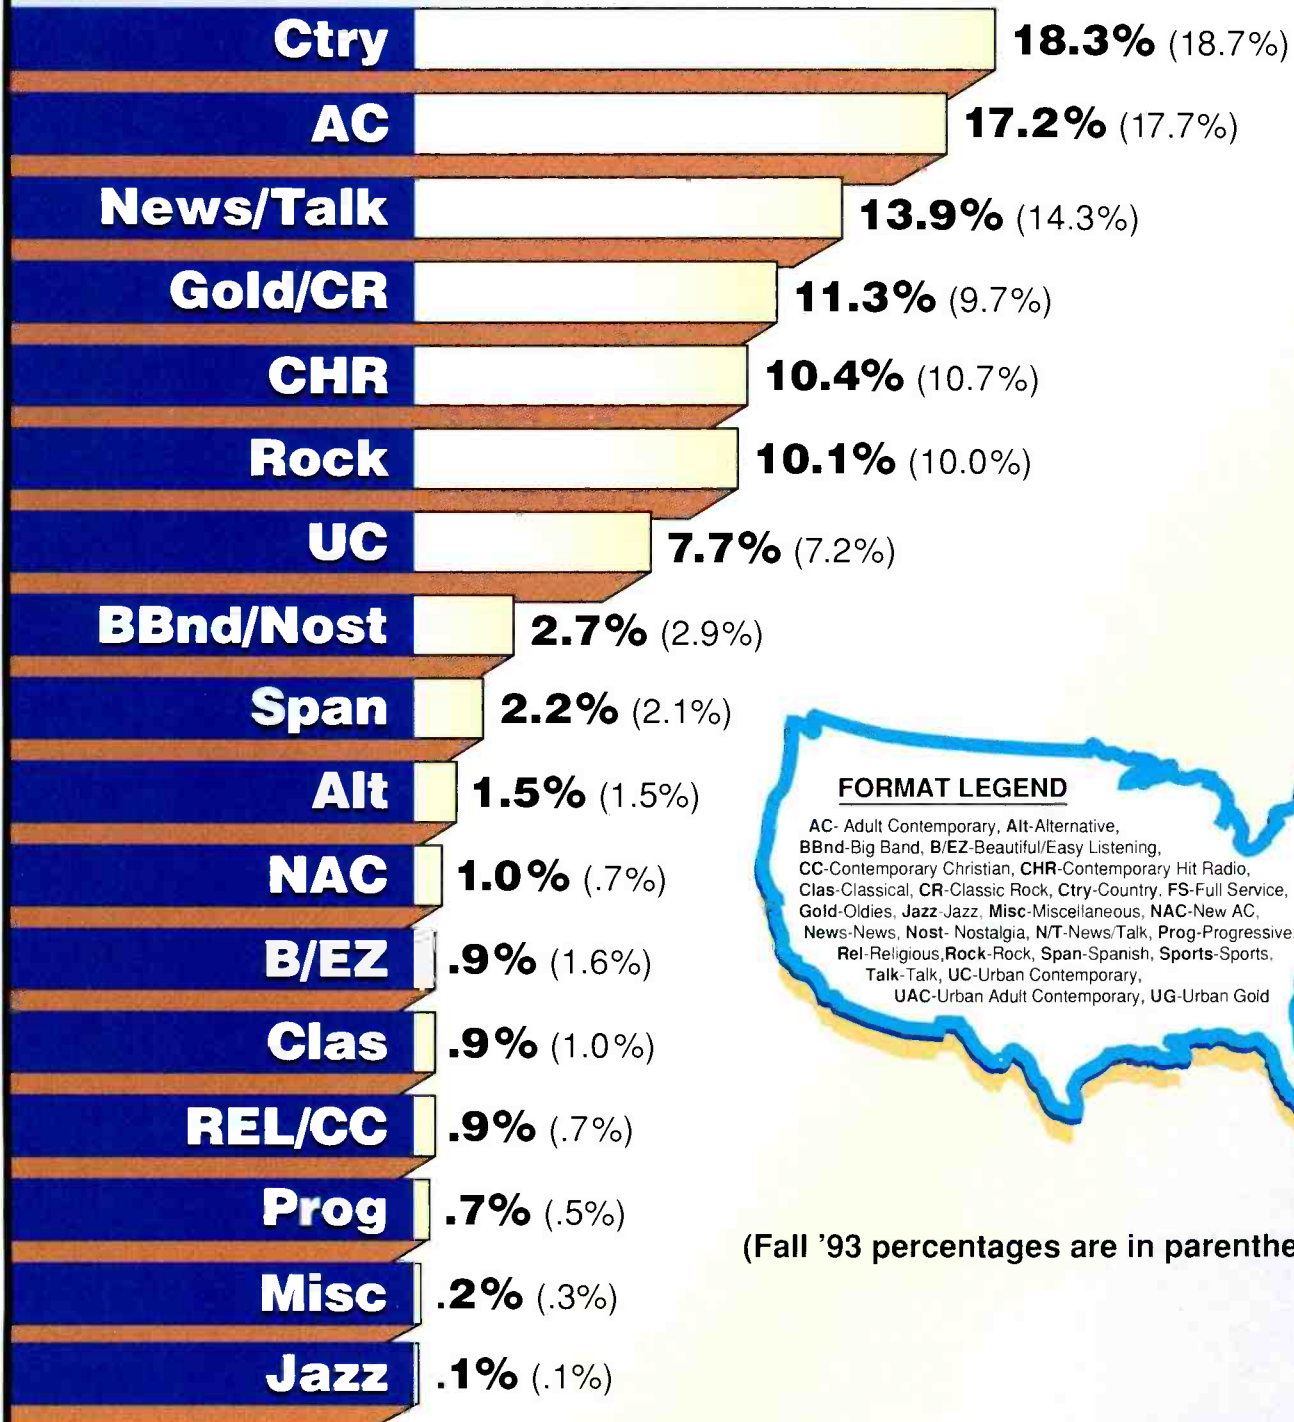

NATIONAL FORMAT REACH CHART

The National and Regional Format Reach Charts on this and the following page outline listener format reach throughout the U.S. during the Spring '94 book.

The regions used in these charts correspond to those used by **R&R's** format editors to define their reporting regions. Each of the Top 100 markets featured in this edition of the **R&R "Ratings Report"** was tallied by its respective region (using format penetration data) to develop this information. The regional numbers were then combined and averaged to arrive at the national format numbers shown here.

FORMAT LEGEND

AC- Adult Contemporary, Alt-Alternative, BBnd-Big Band, B/EZ-Beautiful/Easy Listening, CC-Contemporary Christian, CHR-Contemporary Hit Radio, Clas-Classical, CR-Classic Rock, Ctry-Country, FS-Full Service, Gold-Oldies, Jazz-Jazz, Misc-Miscellaneous, NAC-New AC, News-News, Nost- Nostalgia, N/T-News/Talk, Prog-Progressive, Rel-Religious, Rock-Rock, Span-Spanish, Sports-Sports, Talk-Talk, UC-Urban Contemporary, UAC-Urban Adult Contemporary, UG-Urban Gold

(Fall '93 percentages are in parentheses.)