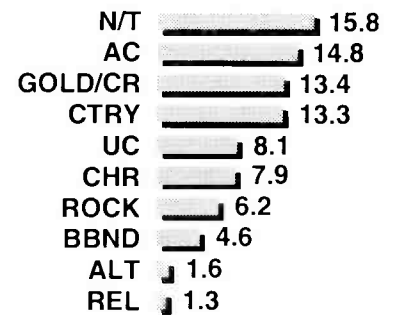

© 1994 Arbitron Ratings Company. May not be quoted or reproduced without the prior written permission of Arbitron.

12+ POPULATION: 988,800 (Black: 11.1%; Hispanic: 9.9%)

SPRING '93	SUMMER '93	FALL '93	WINTER '94	SPRING '94	METRO RANK	12+ ADH	STATION FORMAT	FREQUENCY POWER (NIGHTTIME POWER)	12+ CUME RANK	12-17 RANK	18-34 RANK	18-49 RANK	25-54 RANK	35-64 RANK	AVG. MINS. LISTENED	OWNER	NETWORK	NATIONAL REP. FIRM
10.0	9.9	9.4	9.0	9.0	1	1	<b>WJHM-FM</b> UC	101.9 28kw	4	1	1	2	4	9	94	Beasley	----	D&R
7.3	6.7	7.0	7.0	9.0	1	1	<b>WOMX-A/F</b> Hot AC	950/105.1 5kw/100kw	1	3	1	1	1	3	74	Nationwide	----	MCG
8.6	9.3	7.5	8.7	8.2	3	3	<b>WWKA-FM</b> Ctry	92.3 100kw	5	9	6	7	3	4	86	NewCity Com.	----	KATZ
7.1	6.3	6.8	8.3	7.5	4	4	<b>WMGF-FM</b> AC	107.7 100kw	3	8	8	3	2	1	78	Paxson Br.	----	BAN
7.0	6.7	7.4	7.0	6.9	5	5	<b>WXXL-FM</b> CHR	106.7 100kw	2	2	3	4	9	12	65	Taylor	AP	MMR
8.0	9.4	8.0	8.2	6.6	6	6	<b>WDBO-AM</b> N/T	580 5kw	7	13	14	12	7	2	80	NewCity Com.	ABC	KATZ
5.3	5.9	6.1	5.2	5.1	7	7	<b>WOCL-FM</b> Gold	105.9 100kw	6	12	13	8	5	5	59	American Media	AP	CHR
4.3	5.0	6.1	5.6	4.7	8	8	<b>WJJR-FM</b> Rock	101.1 100kw	8	4	4	5	12	19	60	Paxson Br.	----	BAN
5.9	5.0	3.7	3.2	4.4	9	9	<b>WMMO-FM</b> AC	98.9 38kw	13	--	9	6	6	6	86	Granum Com.	----	EAST
5.4	4.2	4.4	4.9	3.9	10	10	<b>WDIZ-FM</b> Rock	100.3 100kw	10	6	5	9	13	13	64	Shamrock Com.	ABC	MMR
4.0	5.3	4.6	2.9	3.8	11	11	<b>WLOQ-FM</b> NAC	103.1 2.65kw	12	--	12	14	8	7	74	Litchfield	----	EAST
2.8	2.1	2.4	3.5	3.8	11	11	<b>WTKS-FM</b> Talk	104.1 100kw	9	--	11	11	11	9	63	Press Br.	AP	MCG
3.5	2.5	3.1	3.5	3.4	13	13	<b>WHTQ-FM</b> CR	96.5 100kw	14	11	7	10	10	10	69	TK	SOU	TOR
3.9	2.9	2.5	3.1	3.3	14	14	<b>WCFB-FM</b> Ctry	94.5 100kw	11	5	10	13	14	11	62	NewCity Com.	----	KATZ
0.6	0.3	1.3	1.4	2.6	15	15	<b>WHOO-AM</b> BBnd	990 50/5kw	17	--	--	25	25	18	115	TK	SMN	TOR
0.0	0.0	0.5	0.5	1.3	16	16	<b>WRMQ-AM</b> Span	1140 4.1kw	25	15	15	15	15	15	220	Florida Br.	----	CAB
0.6	0.6	0.6	0.7	1.3	16	16	<b>WWNZ-AM</b> News	740 50kw	18	--	22	20	19	17	63	NewCity Com.	CBS	----
1.4	2.1	2.5	1.8	1.2	18	18	<b>WTLN-FM</b> Rel	95.3 6kw	15	--	17	16	16	14	47	Alton Rainbow	USA	SRR