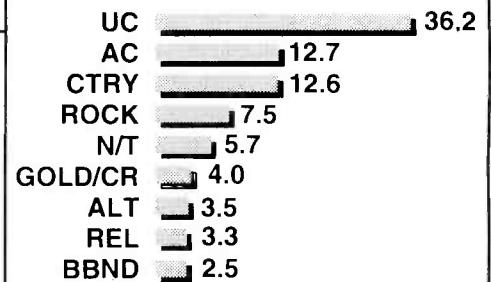

DEMOGRAPHIC RANKINGS

FORMAT REACH

Men 18-34	Women 18-34	Men 18-49	Women 18-49	Men 25-54	Women 25-54
1 WEGR-FM	1 WHRK-FM	1 WEGR-FM	1 WHRK-FM	1 WEGR-FM	1 WDIA-AM
2 WHRK-FM	2 KJMS-FM	2 WHRK-FM	2 WMC-FM	2 WDIA-AM	2 WHRK-FM
3 KJMS-FM	3 WEGR-FM	3 KJMS-FM	3 WDIA-AM	3 WHRK-FM	3 WMC-FM
4 WOGY-FM	4 WMC-FM	4 WDIA-AM	4 WEGR-FM	4 WGKX-FM	3 WRVR-FM
5 WRXQ-FM	5 WRVR-FM	5 WOGY-FM	5 KJMS-FM	4 WRVR-FM	5 WGKX-FM
5 WYKL-FM	6 WRXQ-FM	6 WMC-FM	6 WRVR-FM	6 WMC-FM	6 WEGR-FM
7 WMC-FM	7 WGKX-FM	7 WGKX-FM	7 WGKX-FM	7 KJMS-FM	7 KJMS-FM
8 WGKX-FM	8 WDIA-AM	8 WRVR-FM	8 WYKL-FM	7 WMC-AM	8 WLOK-AM
9 WRVR-FM	9 WOGY-FM	9 WYKL-FM	9 WLOK-AM	7 WOGY-FM	8 WYKL-FM
10 WDIA-AM	10 WLOK-AM	10 WMC-AM	10 WOGY-FM	7 WYKL-FM	10 WOGY-FM