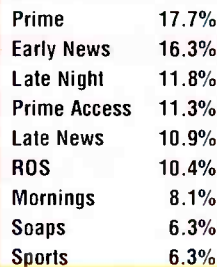

### SPOT SLOTTING

NATIONAL ALL-FORMAT

AVERAGE QUARTER-HOUR

CUME

1. WIVK-FM/Knoxville (Ctr)	31.1
2. WXBQ-FM/Johnson City-Kingsport (Ctr)	27.6
3. WRNS-AM & FM/Greenville-New Bern (Ctr)	25.3
4. WUSY/Chattanooga (Ctr)	21.8
5. WAMZ/Louisville (Ctr)	20.5
6. WZZK-AM & FM/Birmingham (Ctr)	20.0
7. WTQR/Greensboro-Winston Salem (Ctr)	19.4
8. KSSN/Little Rock (Ctr)	19.1
9. KXXY-AM & FM/Oklahoma City (Ctr)	18.8
10. WDUV/Sarasota-Bradenton (B/EZ)	18.7
10. WYNK-FM/Baton Rouge (Ctr)	18.7
12. KILM/Tucson (Ctr)	18.5
13. WSSL-AM & FM/Greenville-Spartanburg (Ctr)	18.3
14. KWEN/Tulsa (Ctr)	18.1
15. WWDM/Columbia, SC (UC)	16.9
16. KUZZ/Bakersfield (Ctr)	16.6
17. WKRZ/Wilkes Barre-Scranton (CHR)	16.4
18. WITL-FM/Lansing-East Lansing (Ctr)	16.2
18. WYYD/Roanoke-Lynchburg (Ctr)	16.2
20. WGKX/Memphis (Ctr)	16.1
21. WKSJ-AM & FM/Mobile (Ctr)	16.0
22. WFMS/Indianapolis (Ctr)	15.7
23. KMOX/St. Louis (Talk)	15.3
23. WSIX/Nashville (Ctr)	15.3
25. KASE/Austin (Ctr)	15.2
25. KDKA/Pittsburgh (N/T)	15.2