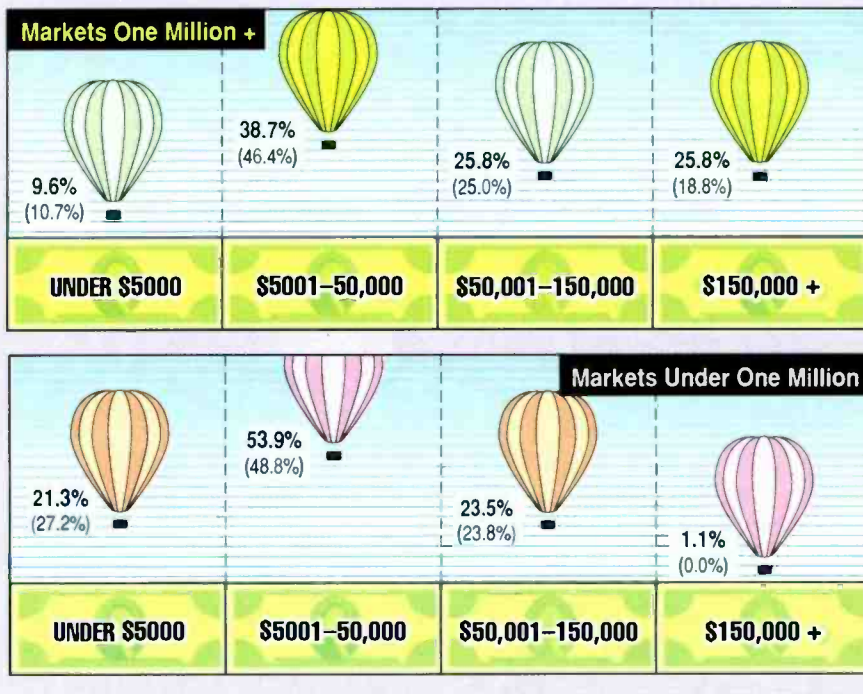

Fall Findings Show Economic Promise

R&R's exclusive poll of several hundred stations in the five major music formats indicates promising economic news. Overall (to the tune of 24%), stations fattened their promotion budgets, with more large market stations opting to increase their TV and billboard expenditures.

Among other Fall '92 "Ratings Strategy Review" highlights:

- Country, UC, and AOR again dominated TV, magazine, and busboard advertising, respectively. UC displaced AC for top billboard usage honors, while Country outpaced UC to claim the newspaper crown.
- Nearly 60% of Country outlets imaged themselves as playing "Today's Hot New Country (Favorites)."
- 50% of surveyed ACs utilized direct mail, with CHR jumping from last to third place.
- On the research front, 70% maintained the previous fall's budget, while 12.8% increased their allotment.

PROMOTIONAL BUDGETS

AC and Country were the big spenders in the $50,000-$150,000 category, with half the $150,000+ players coming from the AC ranks. CHRs in markets under one million, meanwhile, comprised the bulk of stations landing in the under $5000 slot.

(Fall '91 percentages are in parentheses.)