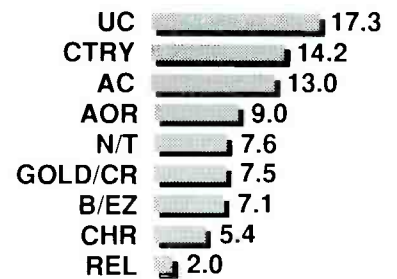

DEMOGRAPHIC RANKINGS

FORMAT REACH

Men 18-34	Women 18-34	Men 18-49	Women 18-49	Men 25-54	Women 25-54
1 WNOR-FM	1 WOWI	1 WNOR-FM	1 WOWI	1 WNOR-FM	1 WOWI
2 WOWI	2 WGH-FM	2 WOWI	2 WGH-FM	2 WOWI	2 WWDE
3 WAFX	3 WNVZ	3 WAFX	3 WWDE	3 WCMS-FM	3 WJQI
4 WGH-FM	4 WJQI-FM	4 WGH-FM	4 WNVZ	4 WGH-FM	4 WFOG
5 WNVZ	5 WWDE	5 WCMS-FM	5 WJQI	5 WLTY	5 WGH-FM
6 WCMS-FM	6 WCMS-FM	6 WNIS	6 WFOG	6 WNIS	6 WCMS-FM
7 WKOC	7 WMXN	7 WLTY	7 WCMS-FM	7 WJQI	7 WMXN
8 WNIS	8 WAFX	8 WKOC	8 WMXN	8 WAFX	8 WNVZ
9 WMYK	9 WNOR-FM	9 WNVZ	9 WLTY	9 WKOC	9 WLTY
10 WMXN	10 WMYA	10 WJQI	10 WAFX	10 WNVZ	10 WMYA

©1993 Arbitron Ratings Company. May not be quoted or reproduced without the prior written permission of Arbitron.