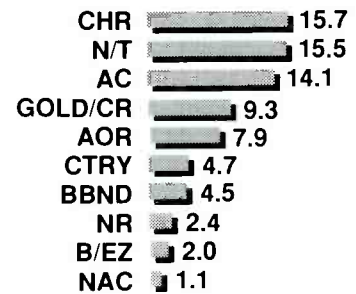

DEMOGRAPHIC RANKINGS

FORMAT REACH

Men 18-34	Women 18-34	Men 18-49	Women 18-49	Men 25-54	Women 25-54
1 WHJY	1 WPRO-FM	1 WHJY	1 WPRO-FM	1 WHJY	1 WSNE
2 WPRO-FM	2 WSNE	2 WPRO-FM	2 WSNE	2 WCTK	2 WPRO-FM
3 WWRX	3 WWLI	3 WWRX	3 WWLI	3 WWBB	3 WWLI
4 WBRU	4 WHJY	4 WCTK	4 WHJY	4 WPRO-FM	4 WWBB
5 WSNE	5 WWRX	5 WWBB	5 WWBB	5 WWRX	5 WCTK
6 WAAF	6 WWKX	6 WSNE	6 WWKX	6 WPRO	6 WHJY
7 WWBB	7 WFHN	7 WPRO	7 WPRO	7 WWLI	7 WPRO
8 WWKX	8 WBRU	8 WBRU	8 WWRX	8 WSNE	8 WWRX
9 WCTK	9 WZOU	9 WWLI	9 WPRO	9 WBRU	9 WBMX
10 WFHN	10 WXKS-FM	10 WHJJ	10 WBRU	10 WHJJ	10 WBRU