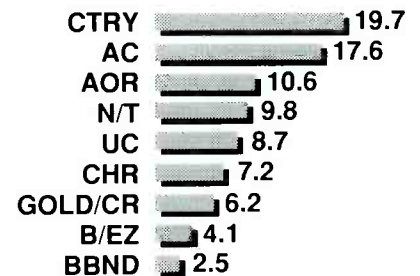

DEMOGRAPHIC RANKINGS

FORMAT REACH

Men 18-34	Women 18-34	Men 18-49	Women 18-49	Men 25-54	Women 25-54
1 WTUE	1 WHKO	1 WTUE	1 WHKO	1 WHKO	1 WHKO
2 WAZU	2 WTUE	2 WHKO	2 WWSN	2 WTUE	2 WLQT
3 WHKO	3 WWSN	3 WLW	3 WLQT	3 WLW	3 WWSN
4 WROU	4 WG TZ	4 WAZU	4 WG TZ	4 WHIO	4 WYMJ
5 WLW	5 WLQT	5 WWSN	5 WROU	5 WWSN	5 WROU
6 WOFX	6 WROU	6 WROU	6 WTUE	6 WYMJ	6 WG TZ
7 WG TZ	7 WYMJ	7 WHIO	7 WYMJ	7 WPFB-FM	7 WTUE
8 WOXY	8 WAZU	8 WOFX	8 WHIO	8 WROU	8 WHIO
9 WWSN	9 WPFB-FM	9 WG TZ	9 WPFB-FM	9 WLQT	9 WPFB-FM
10 WPFB-FM	10 WDAO	10 WYMJ	10 WDAO	10 WAZU	10 WDAO