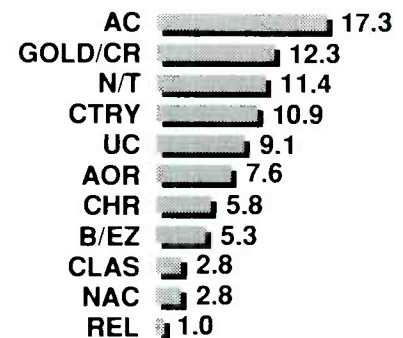

DEMOGRAPHIC RANKINGS

FORMAT REACH

Men 18-34	Women 18-34	Men 18-49	Women 18-49	Men 25-54	Women 25-54
1 WMMS	1 WLTF	1 WMMS	1 WLTF	1 WMJI	1 WLTF
2 WNCX	2 WMMS	2 WMJI	2 WZAK	2 WMMS	2 WMJI
3 WZAK	3 WZAK	3 WNCX	3 WQAL	3 WGAR	3 WGAR
4 WGAR	4 WQAL	4 WGAR	4 WGAR	4 WGAR	4 WDOK
5 WMJI	5 WGAR	5 WZAK	5 WMJI	5 WNXS	5 WQAL
6 WKNR	6 WDOK	6 WWWE	6 WDOK	6 WWWE	6 WZAK
7 WQAL	7 WNCX	7 WKNR	7 WMMS	7 WRKN	7 WMMS
8 WLTF	8 WMJI	8 WQAL	8 WNWV	8 WQAL	8 WNWV
9 WENZ	9 WJMO	9 WLTF	9 WJMO	9 WDOK	9 WJMO
10 WNWV	10 WENZ	10 WDOK	10 WNCX	10 WLTF	10 WJMO-FM

©1993 Arbitron Ratings Company. May not be quoted or reproduced without the prior written permission of Arbitron.