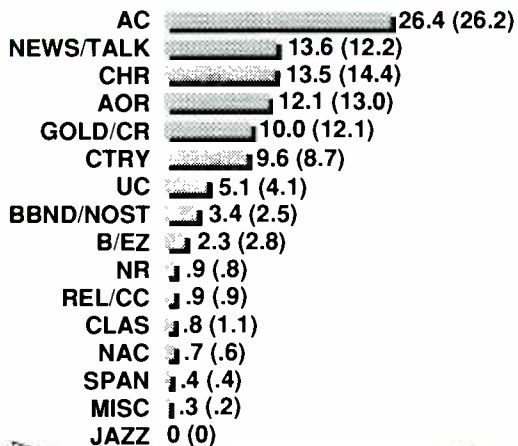

FORMAT REACH CHARTS

EAST