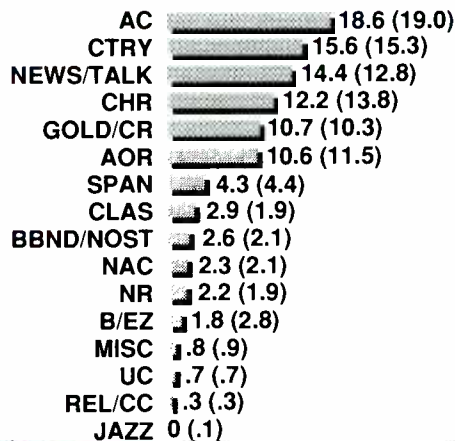

FORMAT REACH CHARTS

EAST

(Spring '92)

SOUTH

(Spring '92)

MIDWEST

(Spring '92)

WEST

(Spring '92)