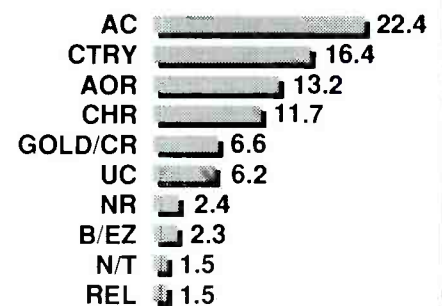

DEMOGRAPHIC RANKINGS

FORMAT REACH

Men 18-34	Women 18-34	Men 18-49	Women 18-49	Men 25-54	Women 25-54
1 WBZX	1 WNCI	1 WBZX	1 WSNY	1 WLVQ	1 WSNY
2 WLVQ	2 WSNY	2 WLVQ	2 WNCI	2 WSNY	2 WNCI
3 WRVF	3 WLVQ	3 WSNY	3 WHOK	3 WTVN	3 WHOK
4 WNCI	4 WHOK	4 WNCI	4 WLVQ	4 WNCI	4 WLVQ
5 WSNY	5 WRVF	5 WRVF	5 WRVF	5 WBZX	5 WTVN
6 WCKX	6 WWHT	6 WTVN	6 WTVN	6 WRVF	6 WRVF
7 WWCD	7 WBZX	7 WCOL-FM	7 WCOL-FM	7 WCOL-FM	7 WCOL-FM
8 WCOL-FM	8 WCKX	8 WWCD	8 WVKO	8 WWCD	8 WVKO
9 WVKO	9 WVKO	9 WCKX	9 WWHT	9 WHOK	9 WBNS-FM
10 WHOK	10 WWCD	10 WLW	10 WBZX	10 WLW	10 WWHT