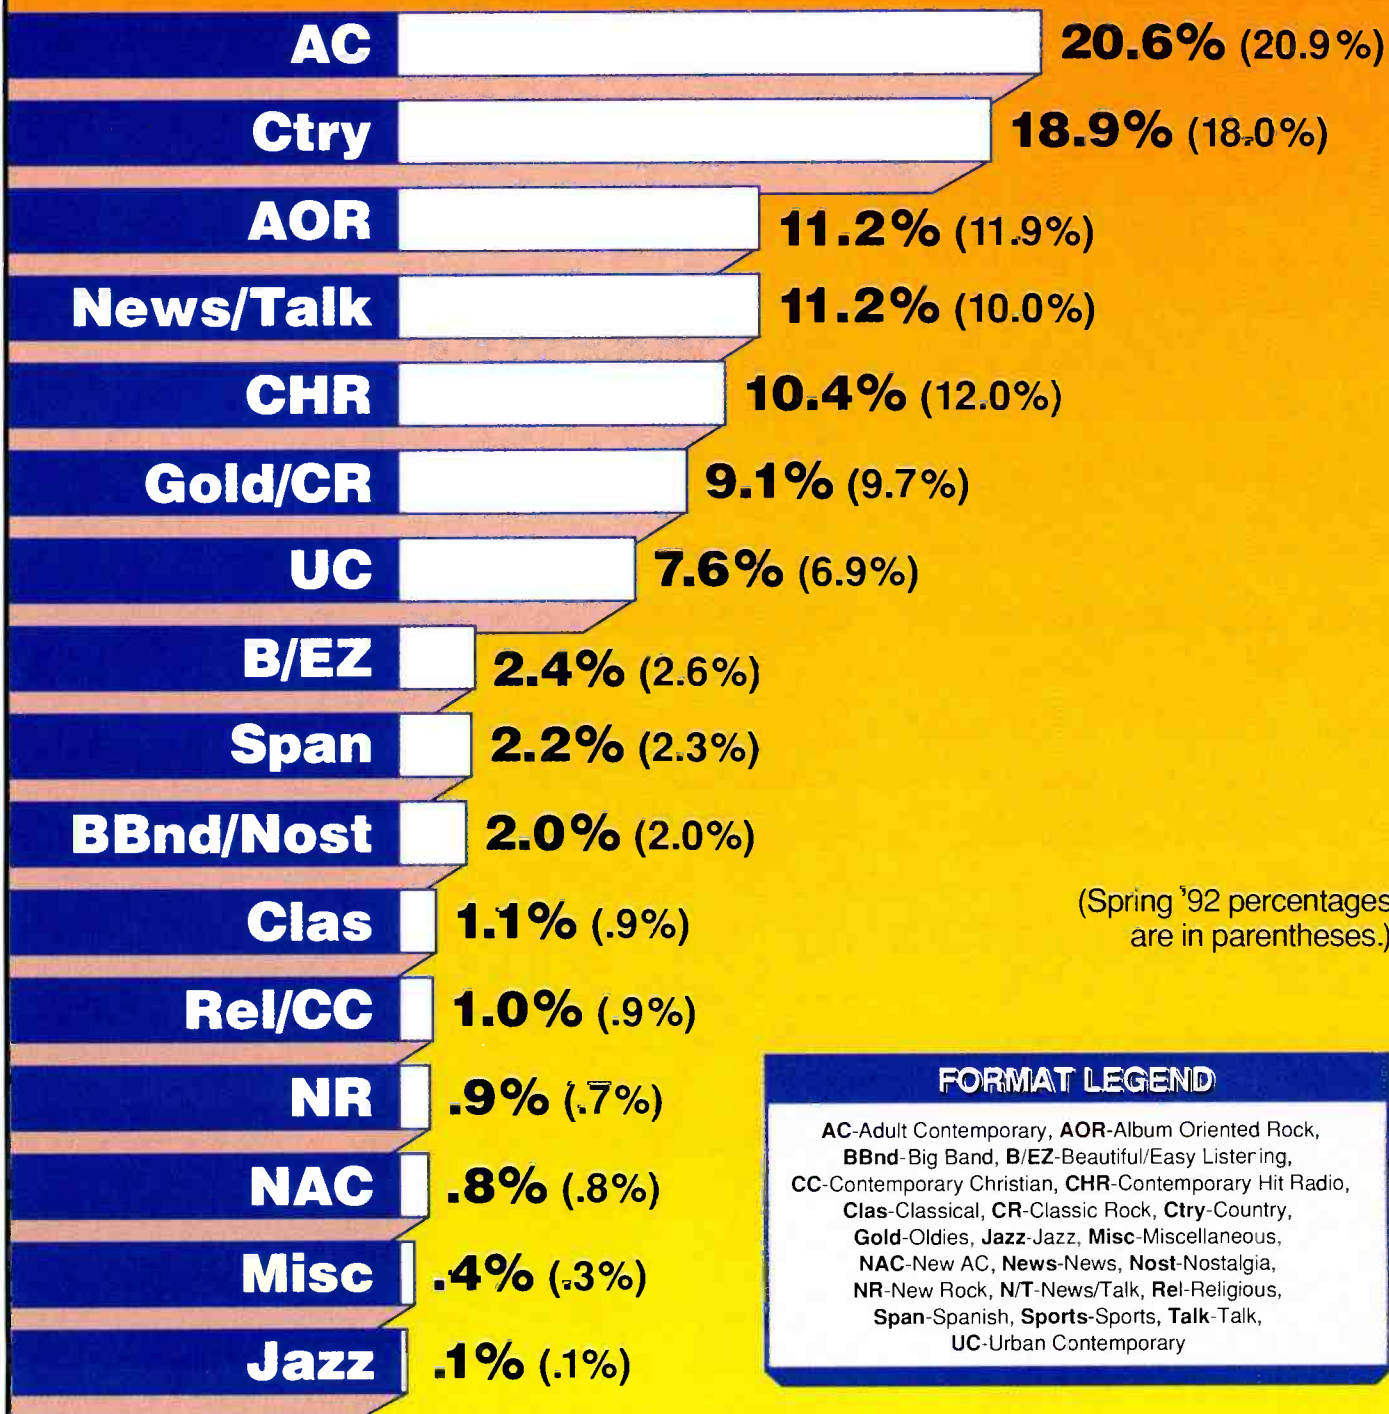

NATIONAL FORMAT REACH CHART

The National and Regional Format Reach Charts on this and the following page outline listener format reach throughout the U.S. during the Fall '92 book.

The regions used in these charts correspond to those used by R&R's format editors to define their reporting regions. Each of the Top 100 markets featured in this edition of the R&R "Ratings Report" was tallied by its respective region (using format penetration data) to develop this information. The regional numbers were then combined and averaged to arrive at the national format numbers shown here.

FORMAT LEGEND

AC-Adult Contemporary, AOR-Album Oriented Rock, BBnd-Big Band, B/EZ-Beautiful/Easy Listening, CC-Contemporary Christian, CHR-Contemporary Hit Radio, Clas-Classical, CR-Classic Rock, Ctry-Country, Gold-Oldies, Jazz-Jazz, Misc-Miscellaneous, NAC-New AC, News-News, Nost-Nostalgia, NR-New Rock, N/T-News/Talk, Rel-Religious, Span-Spanish, Sports-Sports, Talk-Talk, UC-Urban Contemporary