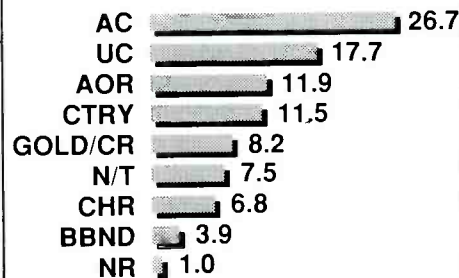

* Formerly **WEZQ** (B/EZ).

DEMOGRAPHIC RANKINGS

FORMAT REACH

Men 18-34	Women 18-34	Men 18-49	Women 18-49	Men 25-54	Women 25-54
1 WUFX	1 WBLK	1 WGRF	1 WJYE	1 WHTT-FM	1 WJYE
2 WGRF	2 WKSE	2 WHTT-FM	2 WHTT-FM	2 WGRF	2 WHTT-FM
3 WYRK	3 WMJQ	3 WUFX	3 WKSE	3 WYRK	3 WYRK
4 WHTT-FM	4 WYRK	4 WYRK	4 WYRK	4 WGR	4 WBUF
5 WKSE	5 WGRF	5 WGR	5 WMJQ	5 WJYE	5 WMJQ
6 WGR	6 WBUF	6 WJYE	6 WBLK	6 WUFX	6 WBLK
7 WBLK	7 WJYE	7 WBLK	7 WBUF	7 WBUF	7 WKSE
8 WJYE	8 WHTT-FM	8 WBUF	8 WGRF	8 WBEN	8 WGRF
9 WMJQ	9 WUFX	9 WKSE	9 WGR	9 WBLK	9 WGR
10 WBUF	10 WGR	10 WMJQ	10 WUFX	10 WMJQ	10 WBEN

©1993 Arbitron Ratings Company. May not be quoted or reproduced without the prior written permission of Arbitron.