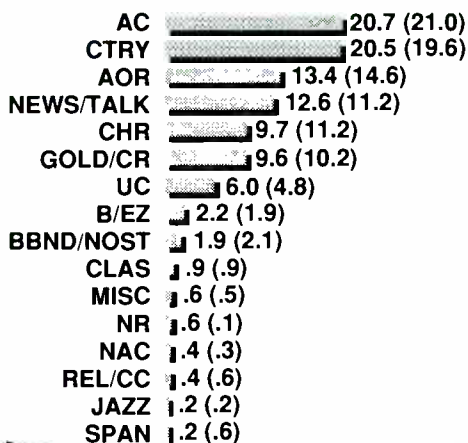

FORMAT REACH CHARTS

EAST

(Spring '92)

SOUTH

(Spring '92)

MIDWEST

(Spring '92)

WEST

(Spring '92)