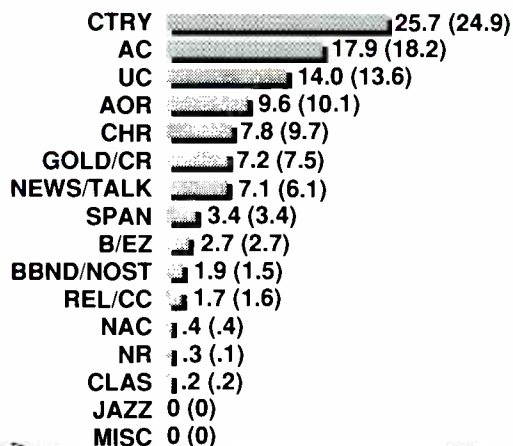

FORMAT REACH CHARTS

EAST

(Spring '92)

SOUTH

(Spring '92)

MIDWEST

(Spring '92)

WEST

(Spring '92)