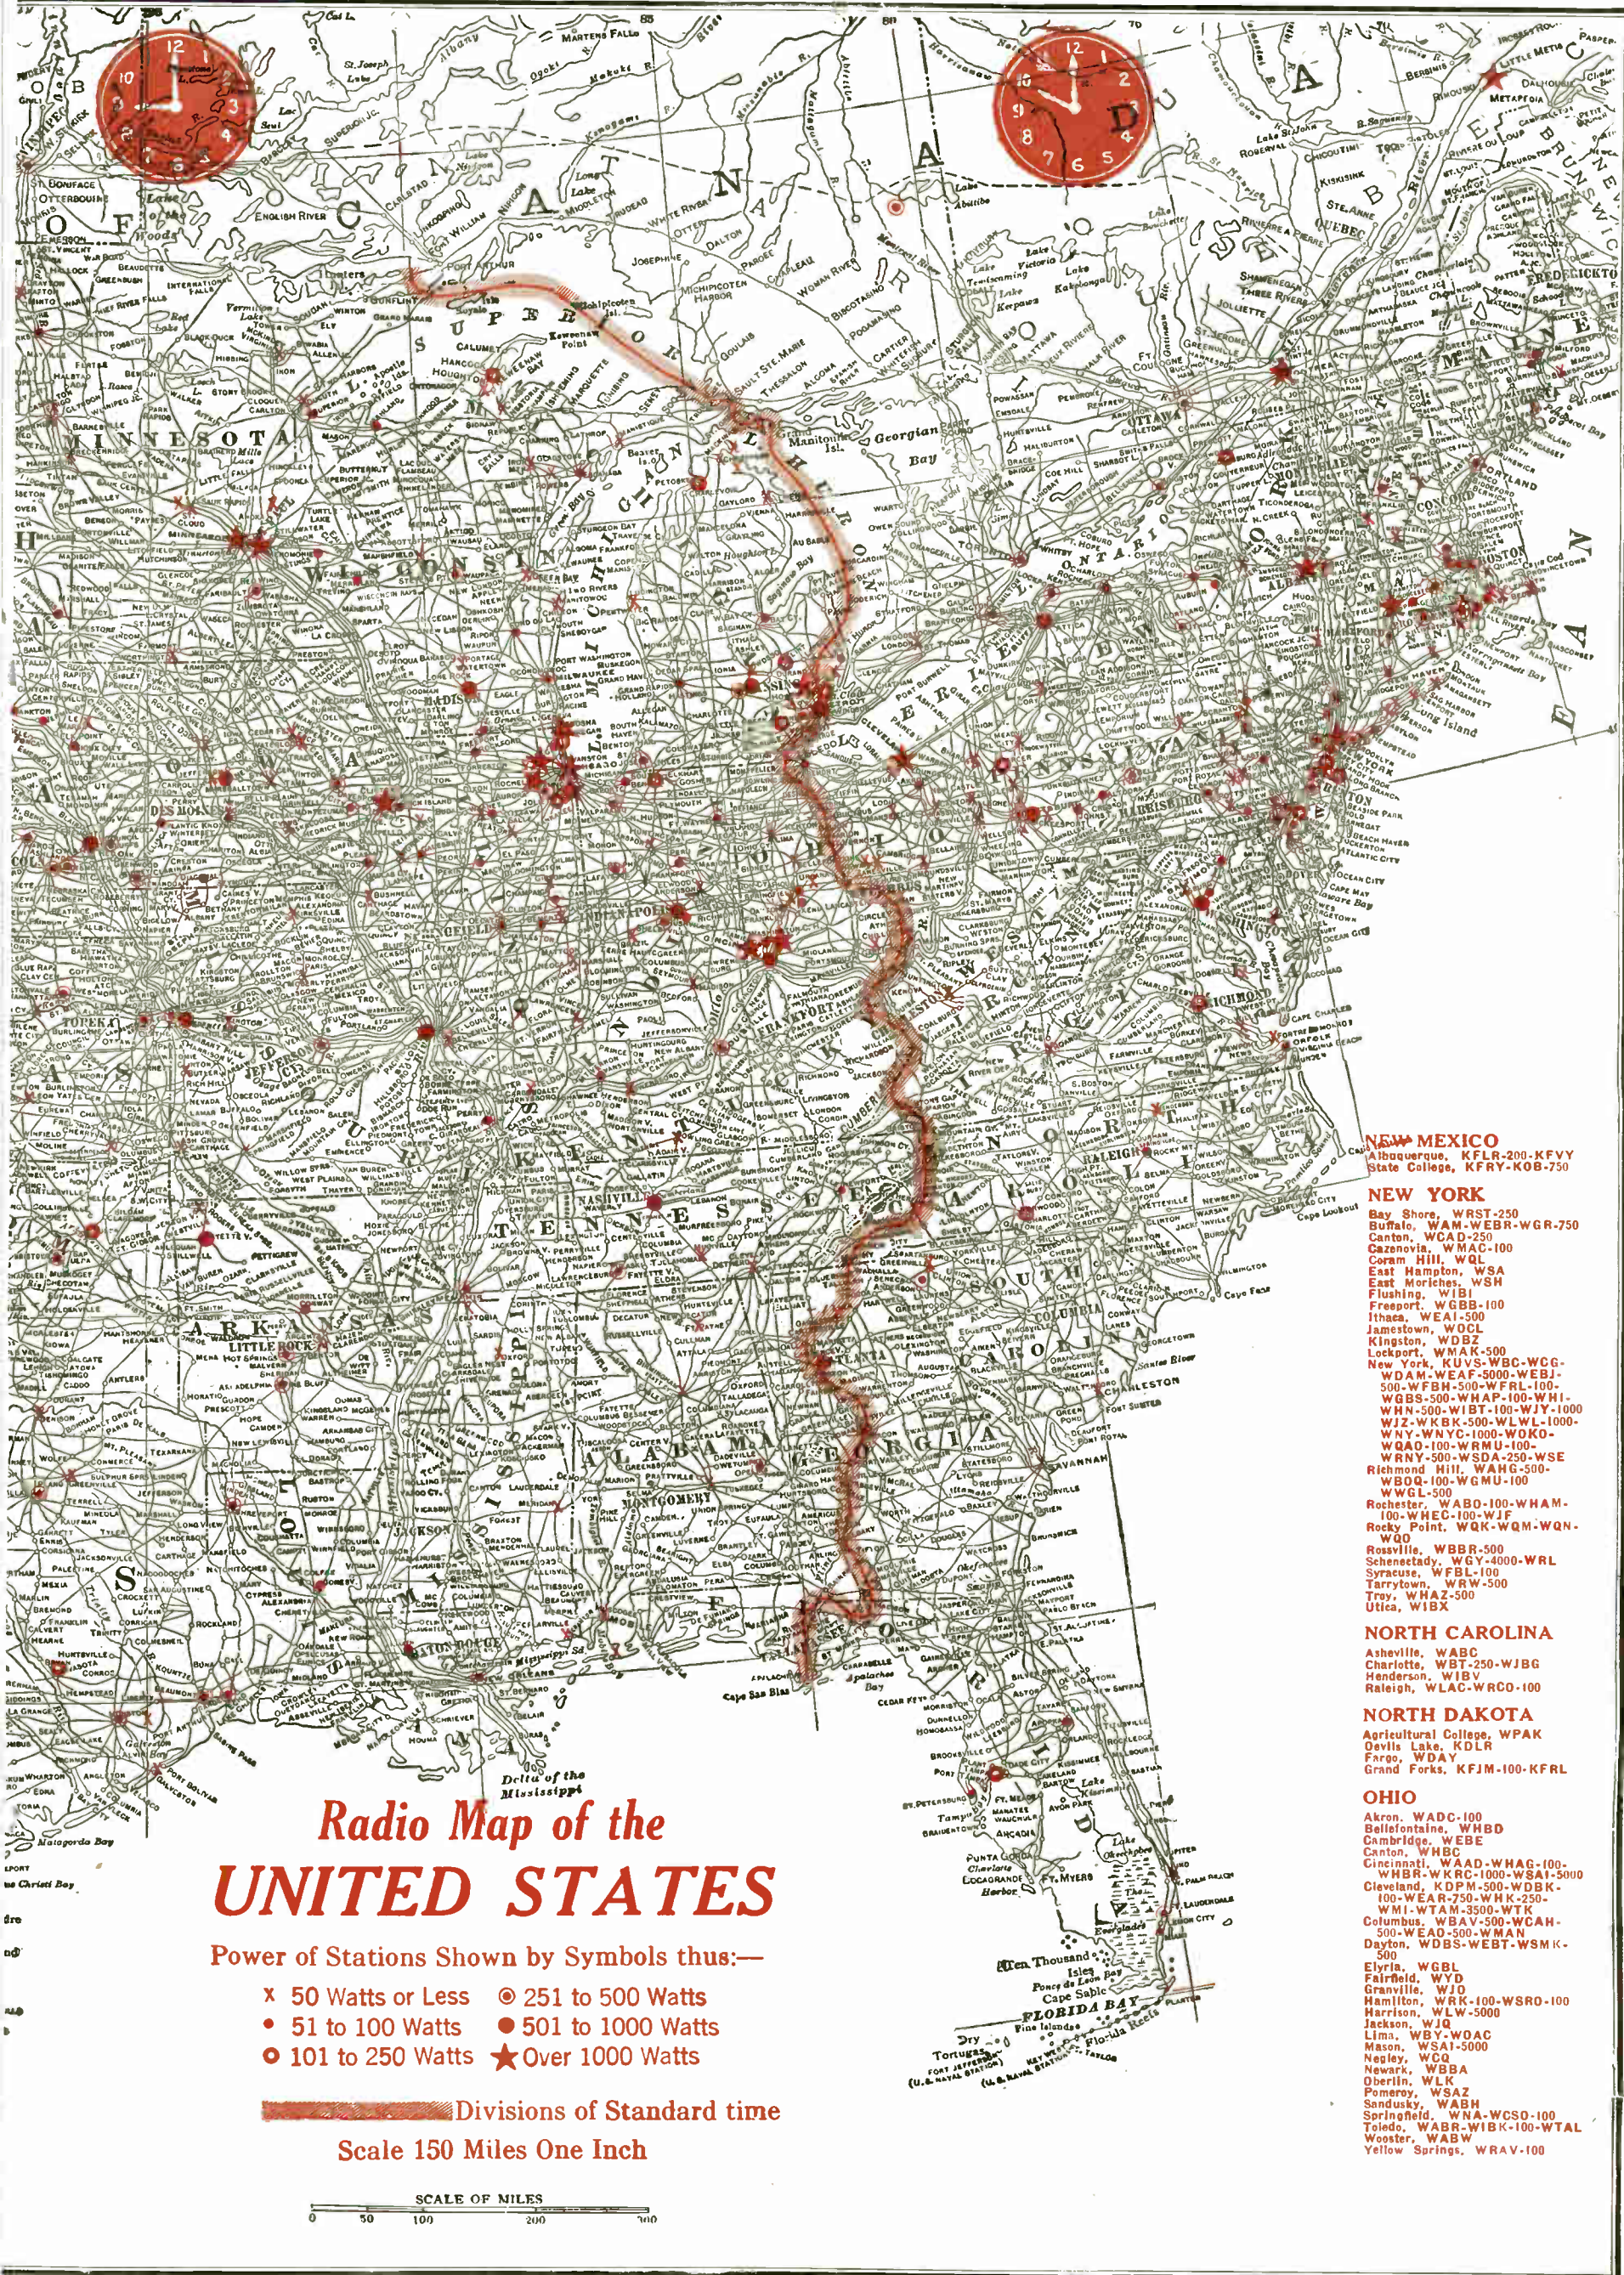

Radio Map of the UNITED STATES

Power of Stations Shown by Symbols thus:—

- x 50 Watts or Less
- 51 to 100 Watts
- 101 to 250 Watts
- 251 to 500 Watts
- 501 to 1000 Watts
- ★ Over 1000 Watts

Divisions of Standard time
Scale 150 Miles One Inch