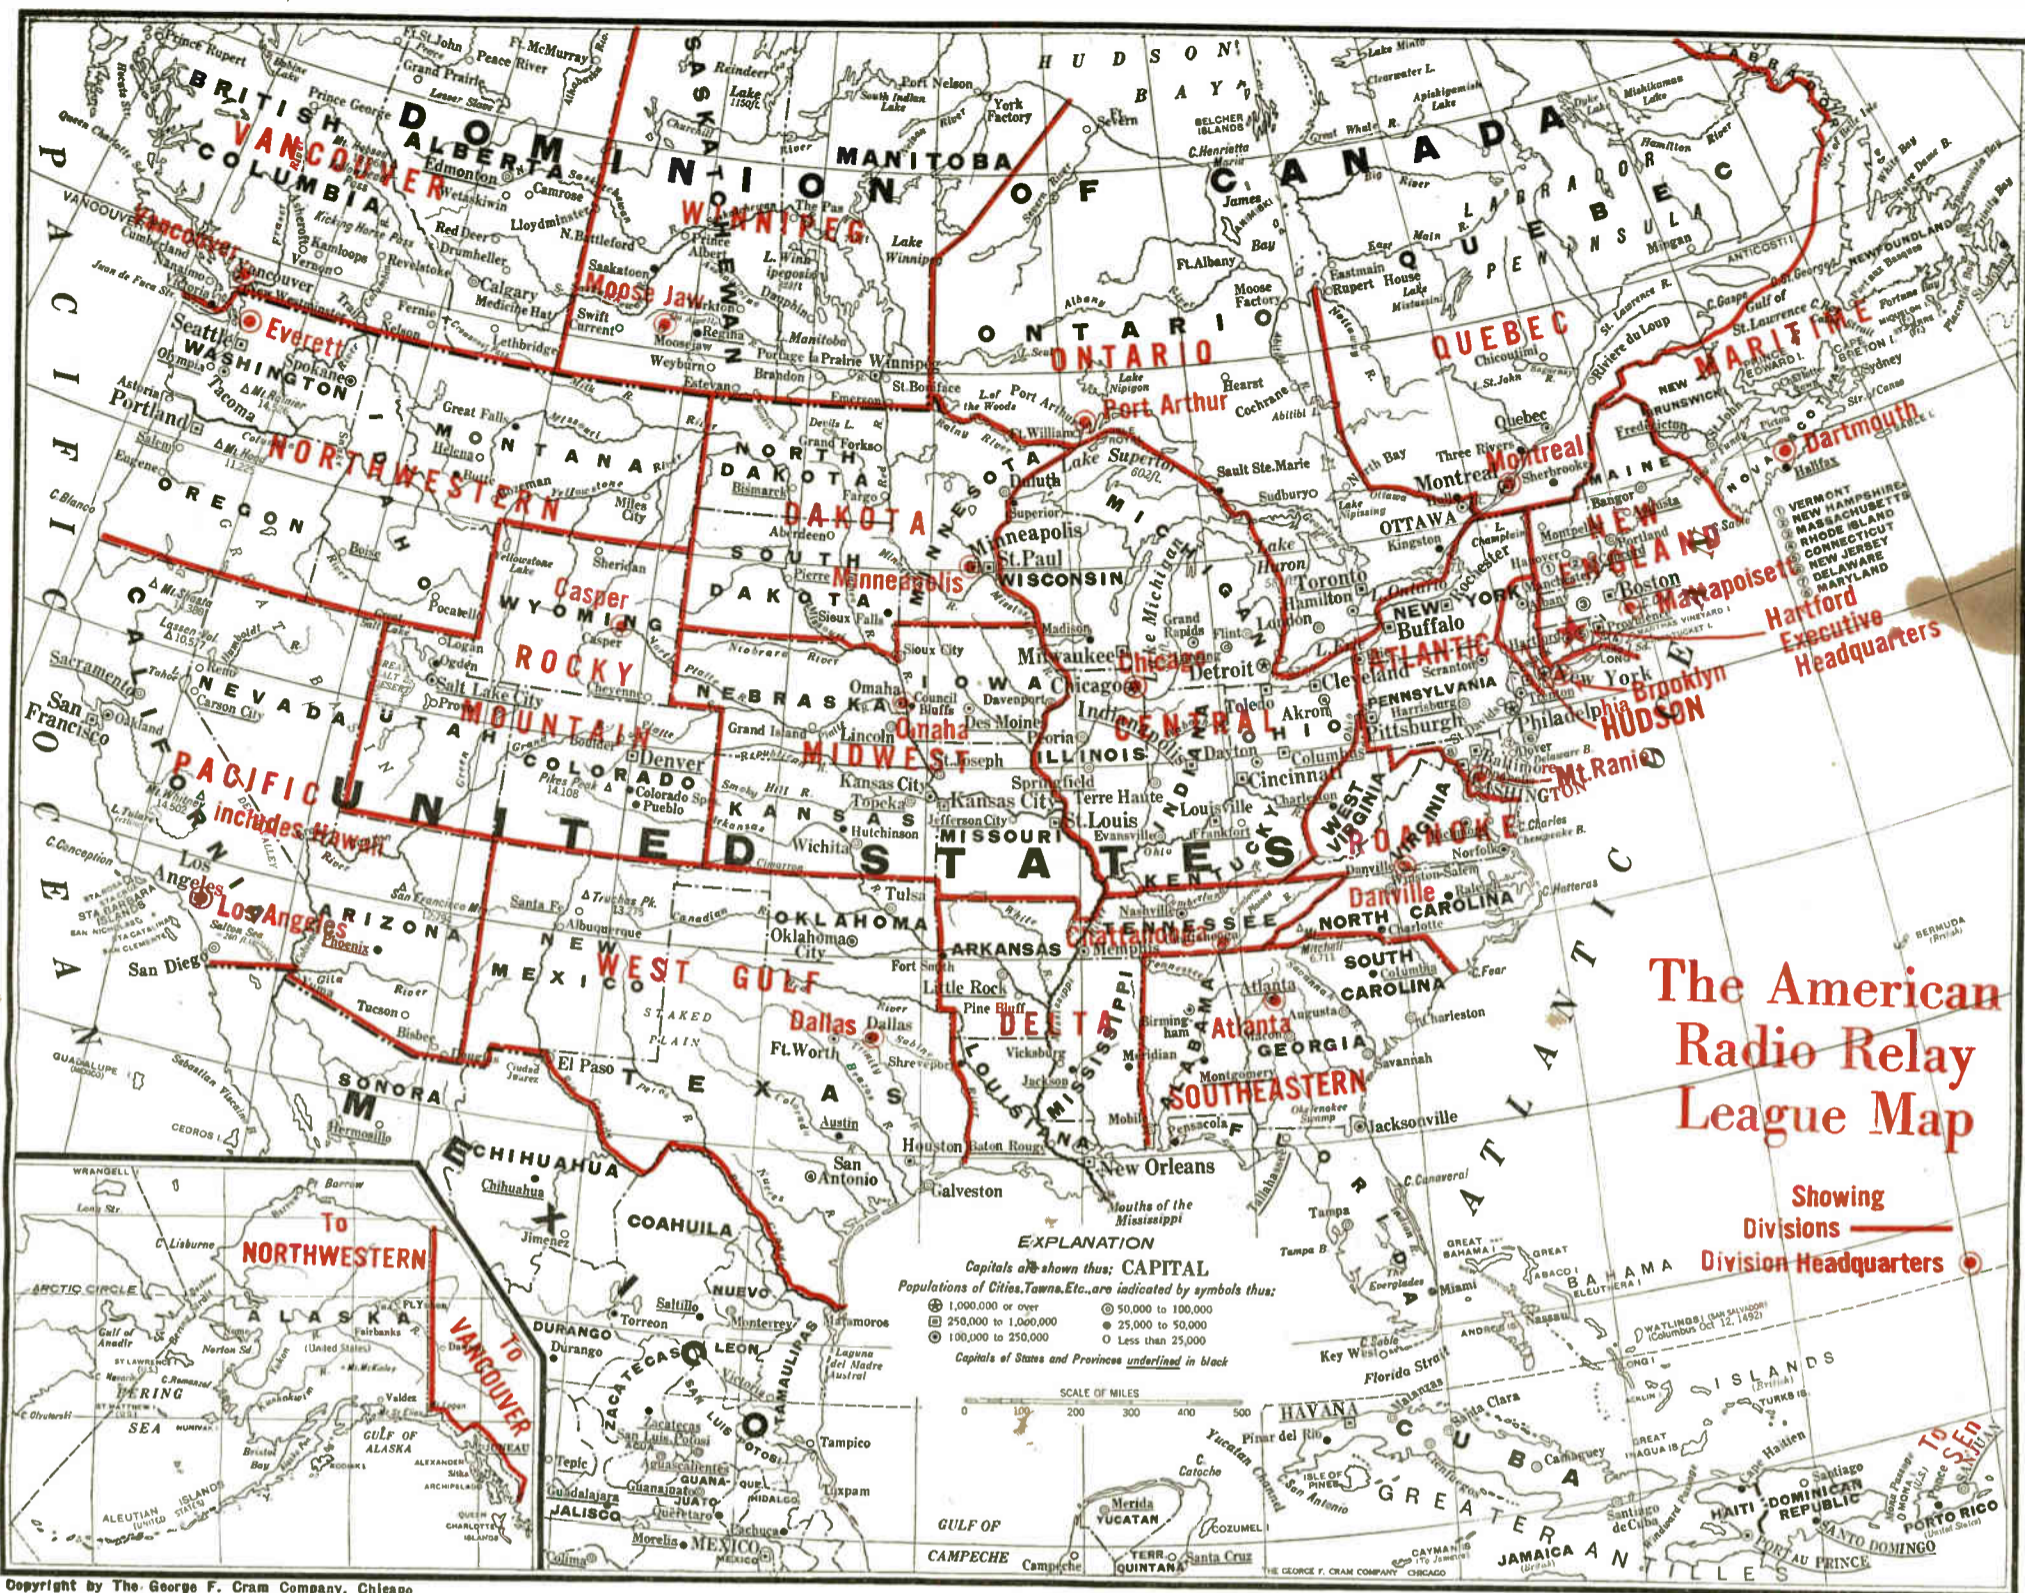

THE AMERICAN RADIO RELAY LEAGUE

The American Radio League, Inc., is a national non-commercial association of radio amateurs, bonded for the more effective relaying of friendly messages between their stations, for legislative protection, for orderly operating, and for the practical improvement of short-wave two-way radio telegraphic communication.

It is an incorporated association without capital stock, chartered under the laws of Connecticut. Its affairs are governed by a board of directors, elected every two years by the general membership. The officers are elected or appointed by the directors. The League is non-commercial and no one commercially engaged in the manufacture, sale or rental of radio apparatus is eligible to membership on its board.

"Of, by and for the amateur," it numbers within its ranks practically every worthwhile amateur in America and has a history of glorious achievement as the standard bearer in amateur affairs.

Inquiries regarding membership are solicited. Ownership of a transmitting station, while very desirable, is not a prerequisite to membership; a bona-fide interest in amateur radio is the only essential. Correspondence should be addressed to the Secretary.

OFFICERS

HIRAM PERCY MAXIM, Pres., Hartford, Conn.
CHAS. H. STEWART, V.-Pres., St. David's, Pa.
F. H. SCHNELL, Traffic Mgr., Hartford, Conn.
A. H. K. RUSSELL, Canadian Gen. Mgr., Toronto, Ont.
A. A. HEBERT, Treas., Hartford, Conn.
K. B. WARNER, Sec., Hartford, Conn.

DIRECTORS

HIRAM PERCY MAXIM, Pres., Hartford, Conn.
CHAS. H. STEWART, V.-Pres., St. David's, Pa.
GEO. L. BIDWELL, Atl. Div., Washington, D. C.
A. H. K. RUSSELL, Can. Div., Toronto, Ont.
CLYDE E. DARR, Cen. Div., Detroit, Mich.
CYRIL M. JANSKY, Jr., Dak. Div., Minneapolis, Minn.
BENJ. F. PAINTER, Delta Div., Chattanooga, Tenn.
DR. LAWRENCE J. DUNN, Hudson Div., Brooklyn, N. Y.
L. BOYD LAIZURE, Midwest Div., Kansas City, Mo.
DR. ELLIOT A. WHITE, New Eng. Div., Hanover, N. H.
K. W. WEINGARTEN, Nwn. Div., Tacoma, Wash.
ALLEN H. BABCOCK, Pac. Div., San Francisco, Cal.
W. TREDWAY GRAVELY, Roanoke Div., Danville, Va.
PAUL M. SEGAL, Rocky Mtn. Div., Denver, Colo.
HARRY F. DOBBS, Sou. East. Div., Atlanta, Ga.
FRANK M. CORLETT, West Gulf Div., Dallas, Texas.

THE TRAFFIC DEPARTMENT, A. R. R. L.

ATLANTIC DIVISION

Manager—E. B. Duval, Mt. Ranier, Md.
A.D.M., D. of C.—A. B. Goodall, Washington
A.D.M., Md.—G. L. Deichmann, Jr., Baltimore
A.D.M., So. N. J.—H. W. Denham, Collingswood
A.D.M., W. N. Y.—C. S. Taylor, Buffalo
A.D.M., E. Pa.—J. F. Rau, Philadelphia
A.D.M., W. Pa.—P. E. Wiggin, E. Pittsburgh
A.D.M., Del.—H. H. Layton, Wilmington

CENTRAL DIVISION

Manager—R. J. G. Matthews, Chicago, Ill.
A.D.M., Mich.—C. E. Darr, Detroit
A.D.M., Ohio—C. E. Nicholas, Lima
A.D.M., Ill.—G. W. Bergman, Dwight
A.D.M., Wis.—C. N. Crapo, Milwaukee
A.D.M., Ind.—D. J. Angus, Indianapolis
A.D.M., Ky.—J. C. Anderson, Lexington

DAKOTA DIVISION