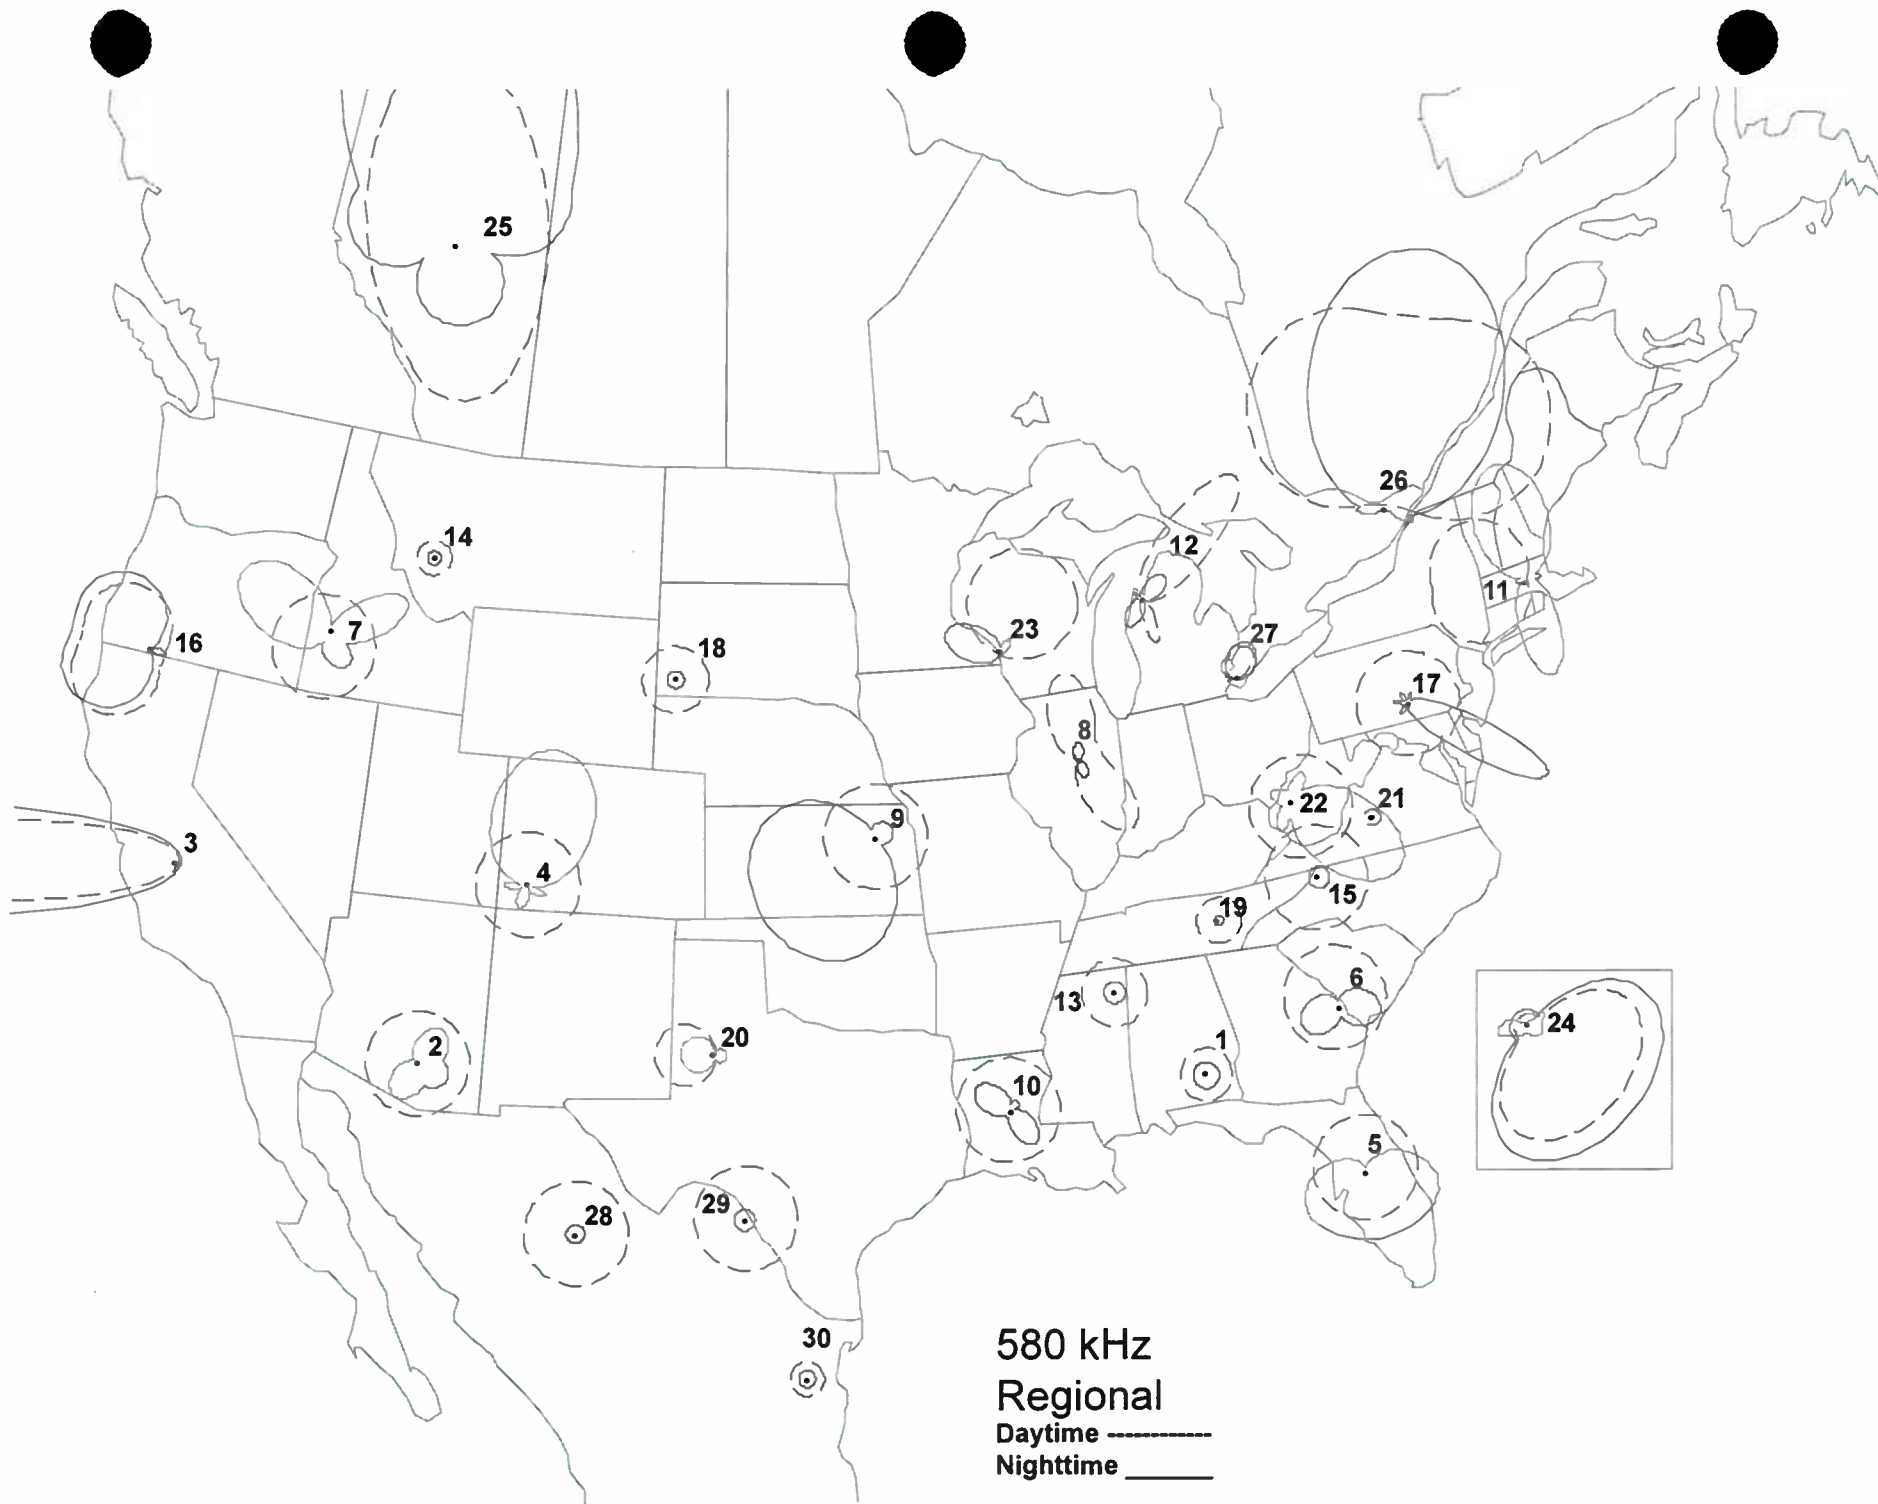

550 kHz

- Anchorage, AK
- 2 Phoenix, AZ
- 3 Bakersfield, CA
- 4 Breen, CO
- 5 Craig, CO
- 6 Orange Park, FL
- 7 Gainesville, GA
- Wailuku, HI
- 8 Salina, KS
- 9 Saint Louis, MO
- 10 Butte, MT
- 11 Buffalo, NY
- 12 Pinehurst, NC
- 13 Statesville, NC
- 14 Bismarck, ND
- 15 Cincinnati, OH
- 16 Corvallis, OR
- 17 Pawtucket, RI
- 18 Midland, TX
- 19 San Antonio, TX
- 20 Waterbury, VT
- 21 Harrisonburg, VA
- 22 Blaine, WA
- 23 Wausau, WI
- 24 Ponce, PR
- 25 Ciudad Cuauhtemoc, CH

560 kHz

- 1 Dothan, AL
Kodiak, AK
- 2 Yuma, AZ
- 3 San Francisco, CA
- 4 Denver, CO
- 5 Miami, FL
- 6 Chicago, IL
- 7 Middlesboro, KY
- 8 Portland, ME
- 9 Frostburg, MD
- 10 Springfield, MA
- 11 Monroe, MI
- 12 Duluth, MN
- 13 Springfield, MO
- 14 Great Falls, MT
- 15 Catskill, NY
- 16 Elizabeth City, NC
- 17 Philadelphia, PA
- 18 Columbia, SC
- 19 Brentwood, TN
- 20 Memphis, TN
- 21 Beaumont, TX
- 22 Wenatchee, WA
- 23 Beckley, WV
- 24 Owen Sound, ON
Dawson, YT
- 25 Huatabanpo, SO

580 kHz

- 1 Tuskegee, AL
- Petersburg, AK
- 2 Marana, AZ
- 3 Fresno, CA
- 4 Montrose, CO
- 5 Orlando, FL
- 6 Augusta, GA
- 7 Nampa, ID
- 8 Urbana, IL
- 9 Topeka, KS
- 10 Alexandria, LA
- 11 Worcester, MA
- 12 Traverse City, MI
- 13 Tupelo, MS
- 14 Anaconda, MT
- 15 West Jefferson, NC
- 16 Ashland, OR
- 17 Harrisburg, PA
- 18 Hot Springs, SD
- 19 Rockwood, TN
- 20 Lubbock, TX
- 21 Lynchburg, VA
- 22 Charleston, WV
- 23 La Crosse, WI
- 24 San Juan, PR
- 25 Edmonton, AB
- 26 Ottawa, ON
- 27 Windsor, ON
- 28 Chihuahua, CH
- 29 Piedras Negras, CI
- 30 Ciudad Victoria, TA