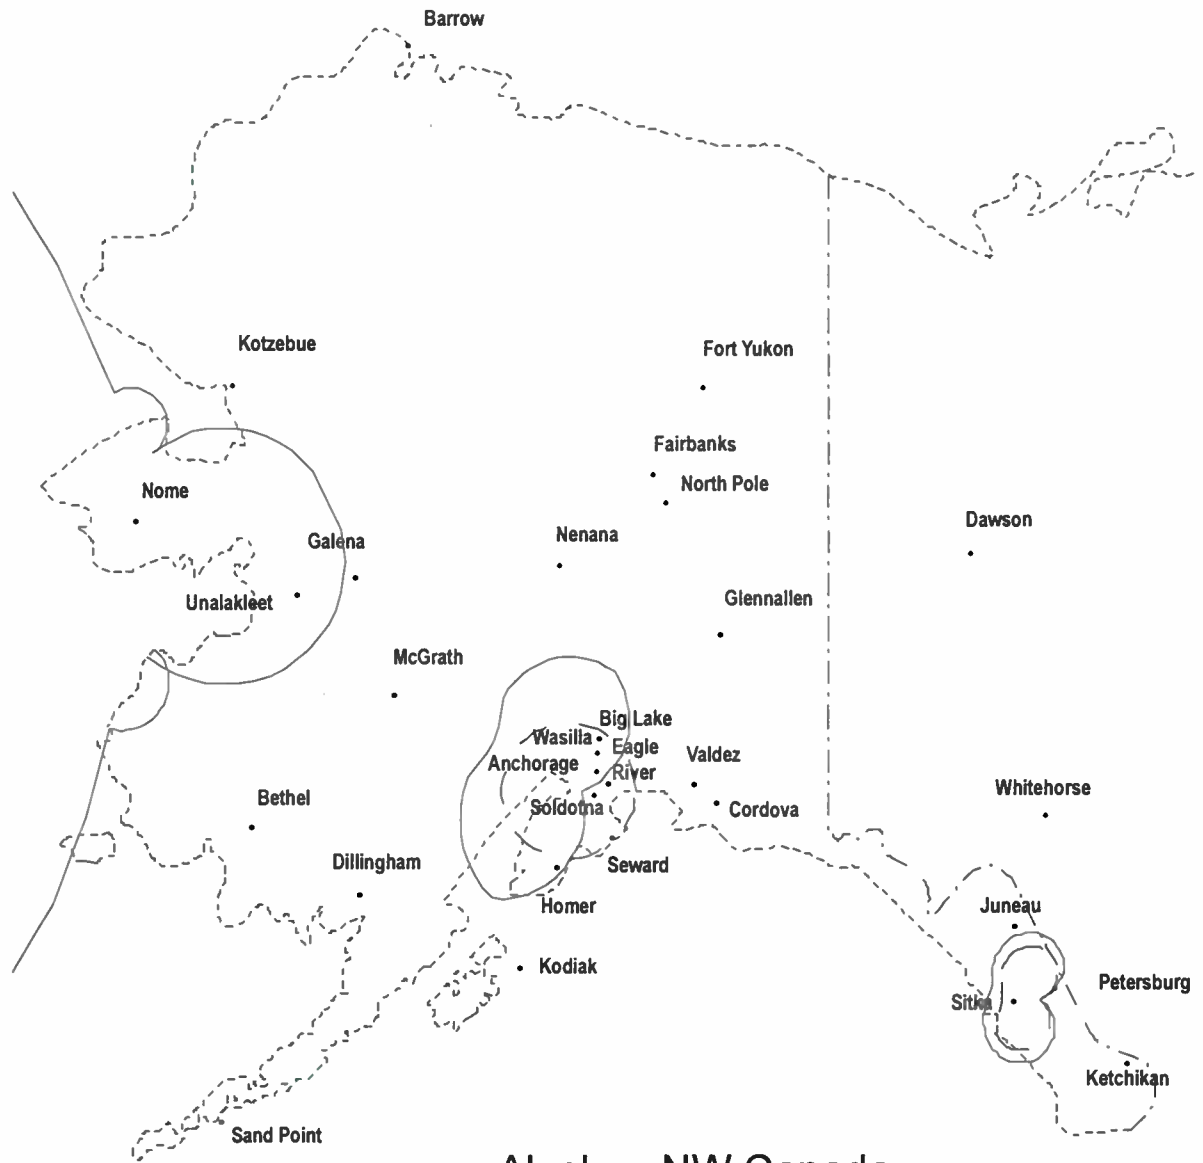

- from 11:00 pm to 4:00 am and with a non-directional antenna during the other nighttime hours.)
- 860 kHz - Fort Smith, NT 99/99
- Inuvik, NT 1000/1000
- 870 kHz - McGrath, 10000/10000
- 890 kHz - Homer, 10000/10000
- 900 kHz - Fort Yukon, 5000/5000
- 910 kHz - Galena, 5000/5000
- 920 kHz - Soldotna, 5000/5000
- 930 kHz - Ketchikan, 5000/1000; Unalakleet, 4200/4200
- 950 kHz - Seward, 1000/1000
- 970 kHz - Fairbanks, 10000/10000
- 1020 kHz - Eagle River, U2 10000/10000
- 1080 kHz - Anchorage, 10000/10000
- 1110 kHz - Big Lake, 10000/10000
- 1140 kHz - Soldotna, 10000/10000
- 1170 kHz - North Pole, 50000/21000
- 1230 kHz - Sitka, 1000/1000
- Valdez, 1000/1000
- 1330 kHz - Juneau, 10000/3000
- 1430 kHz - Wasilla, 1000/1000
- 1450 kHz - Cordova, 250/250

Alaska, NW Canada
Daytime -----
Nighttime _____