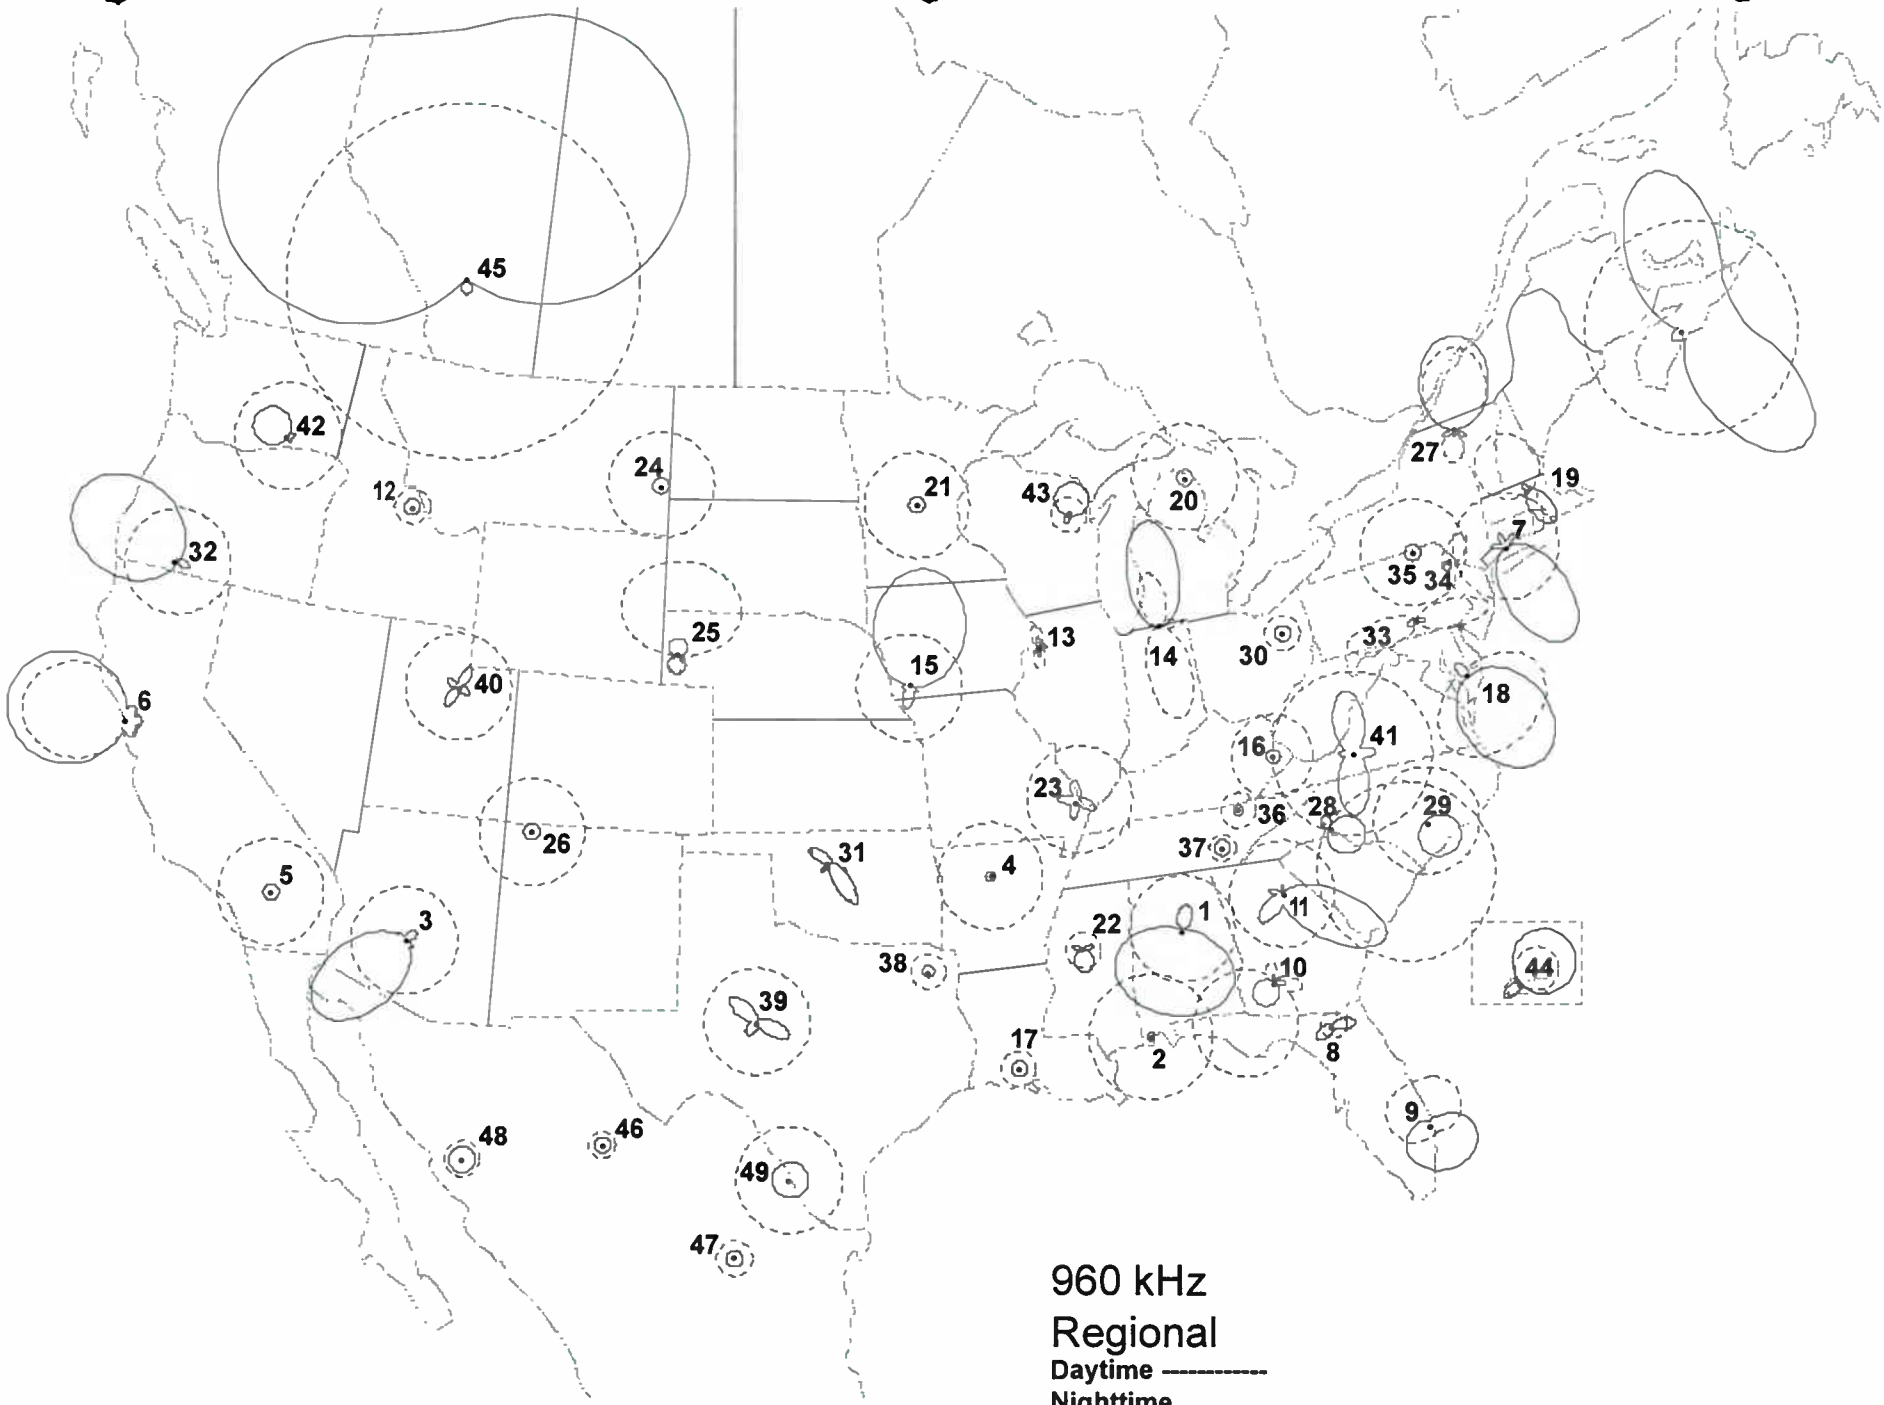

960 kHz
Regional
Daytime -----
Nighttime _____