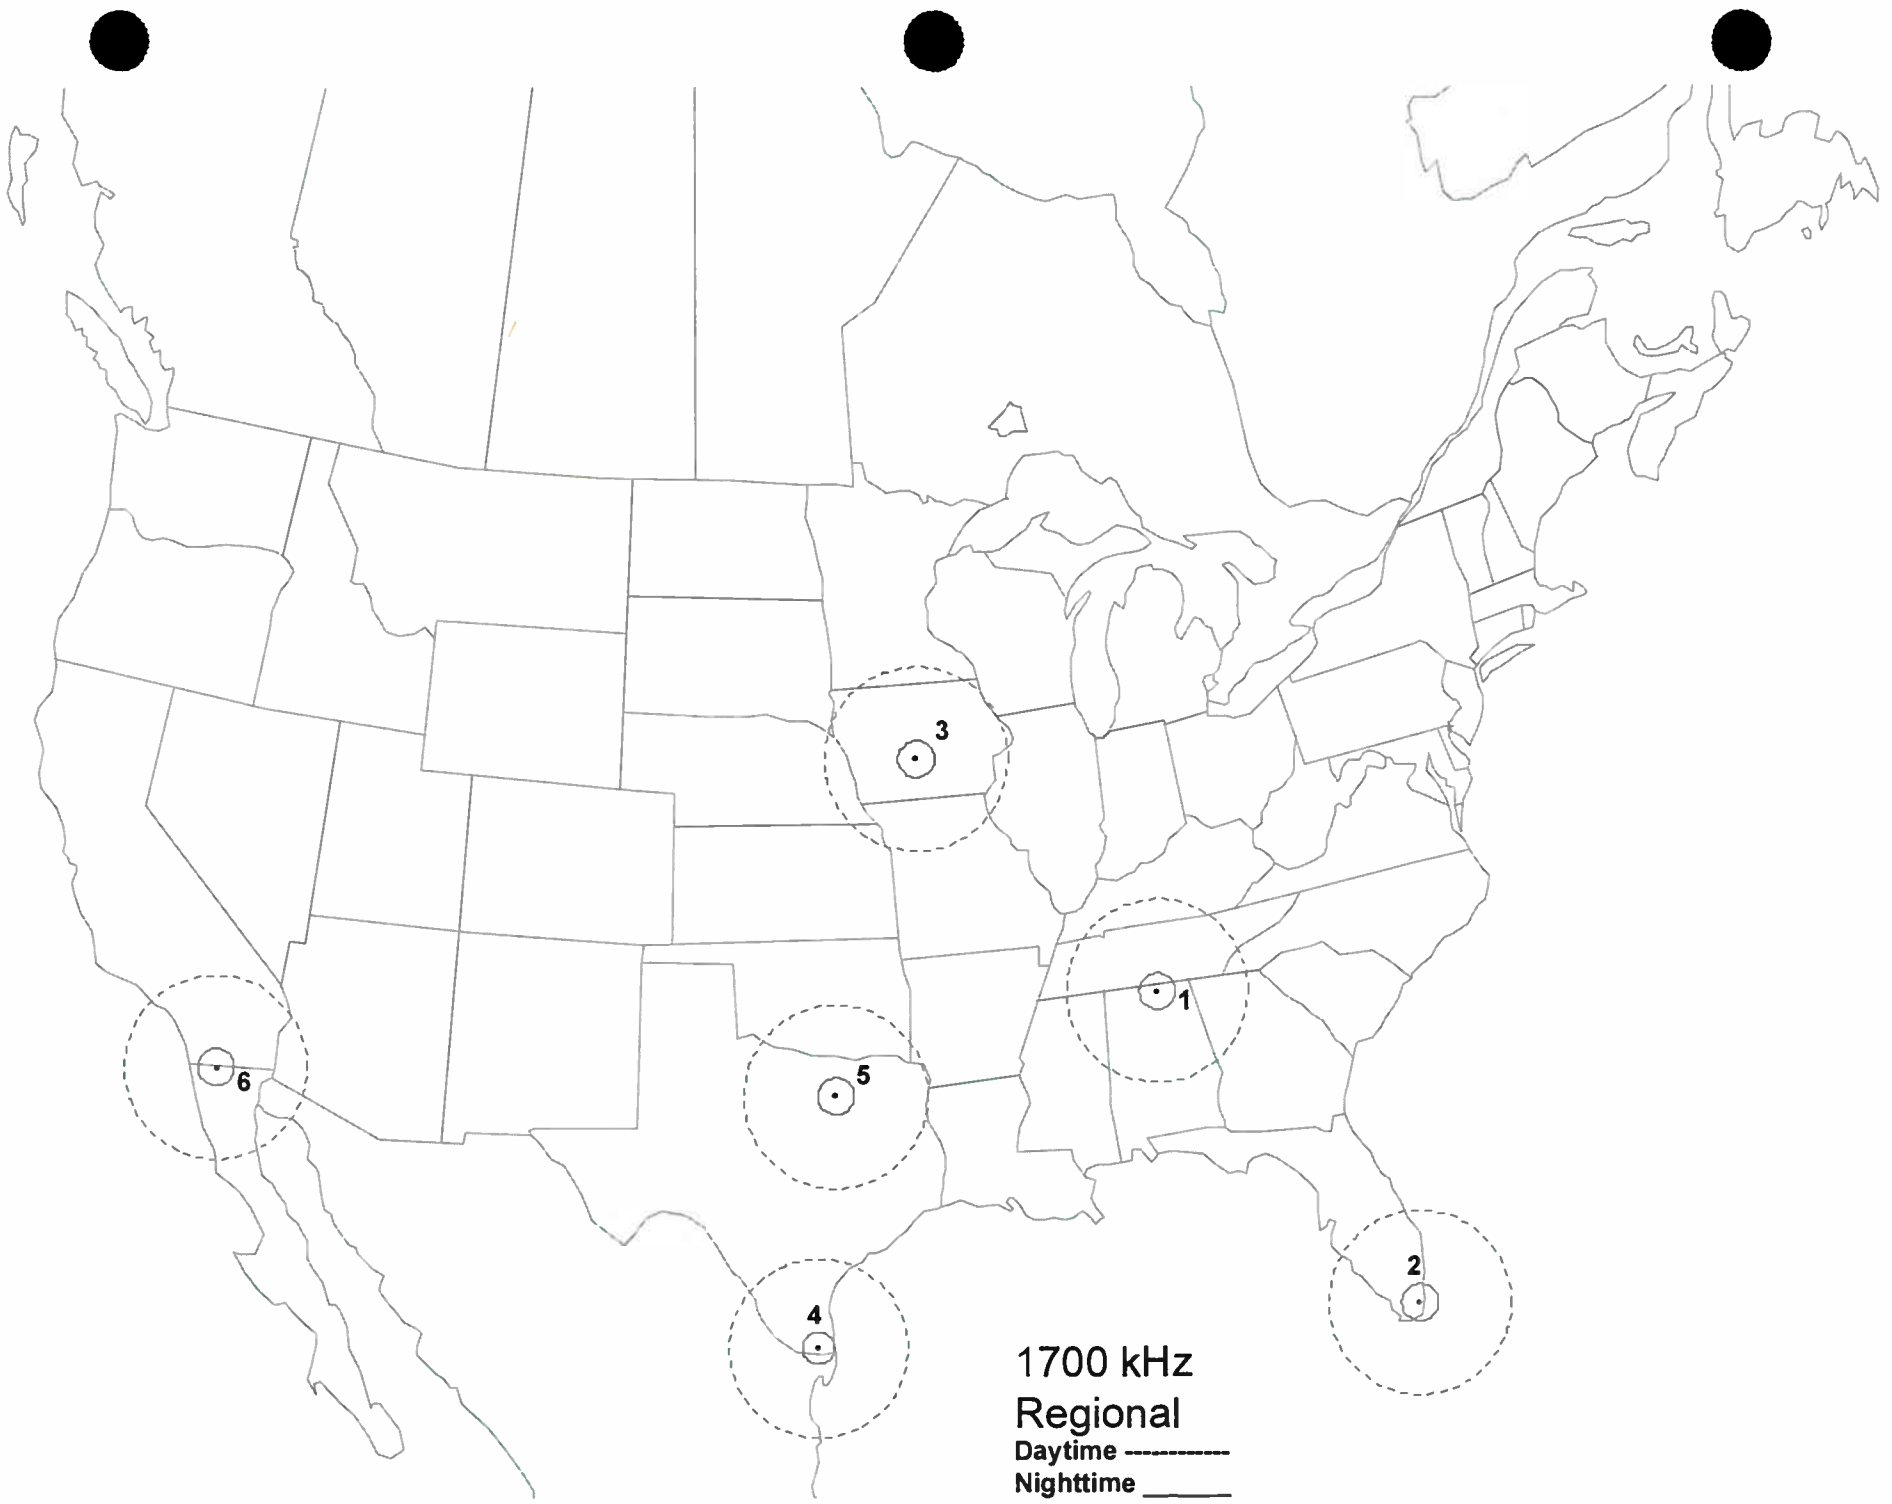

1700 kHz

- 1 Huntsville, AL
- 2 Miami Springs, FL
- 3 Des Moines, IA
- 4 Brownsville, TX
- 5 Richardson, TX
- 6 Tecate, BN

1700 kHz
Regional
Daytime -----
Nighttime _____

Alaska, Northwest Canada

(All patterns U1, Day/Night except as noted; directional patterns are shown on the map.)