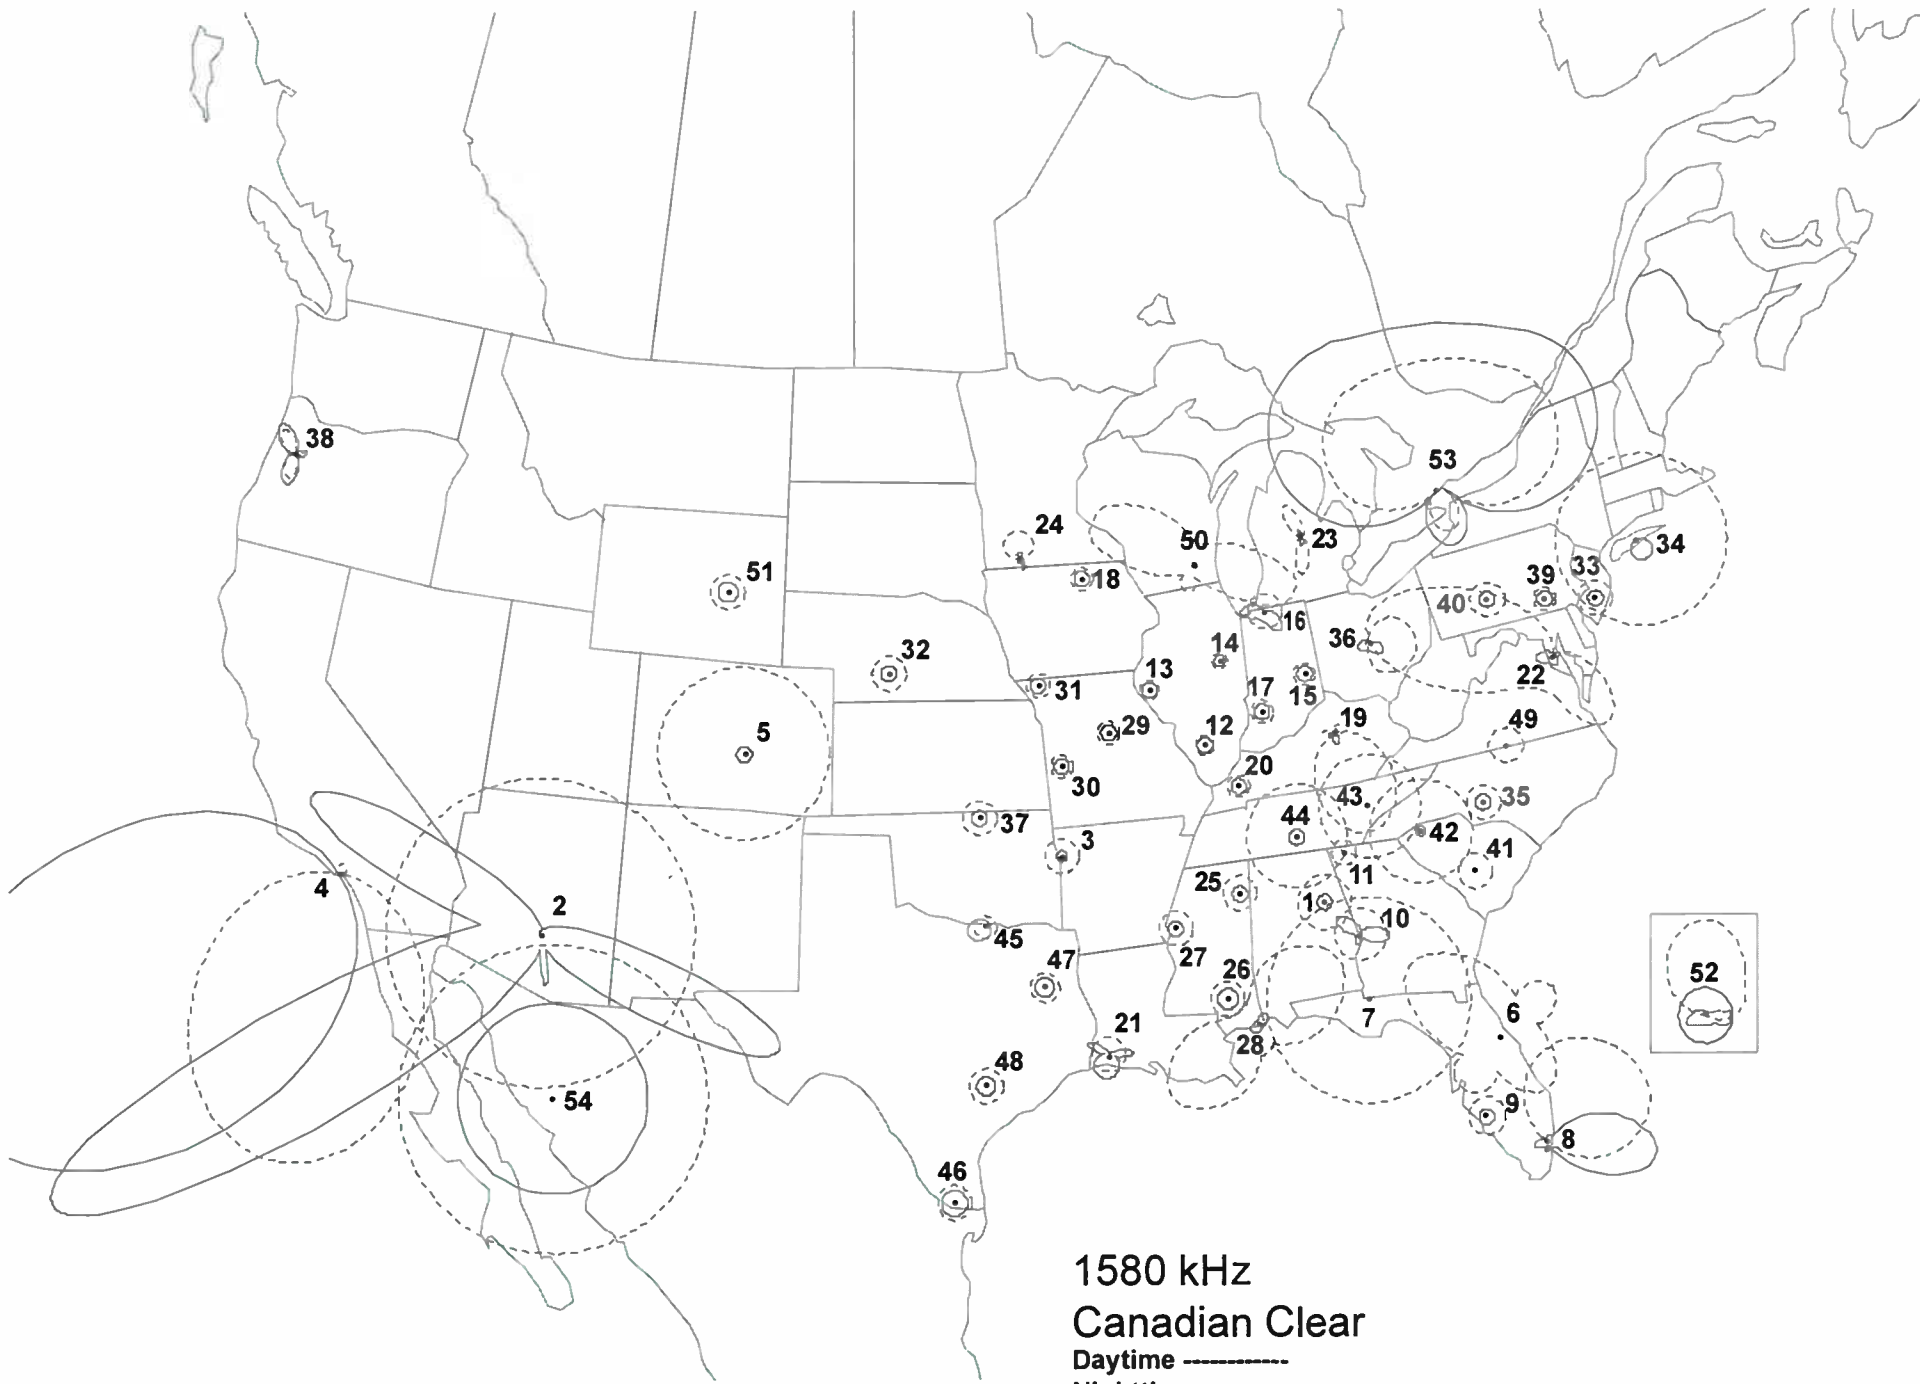

1580 kHz
Canadian Clear
Daytime -----
Nighttime _____