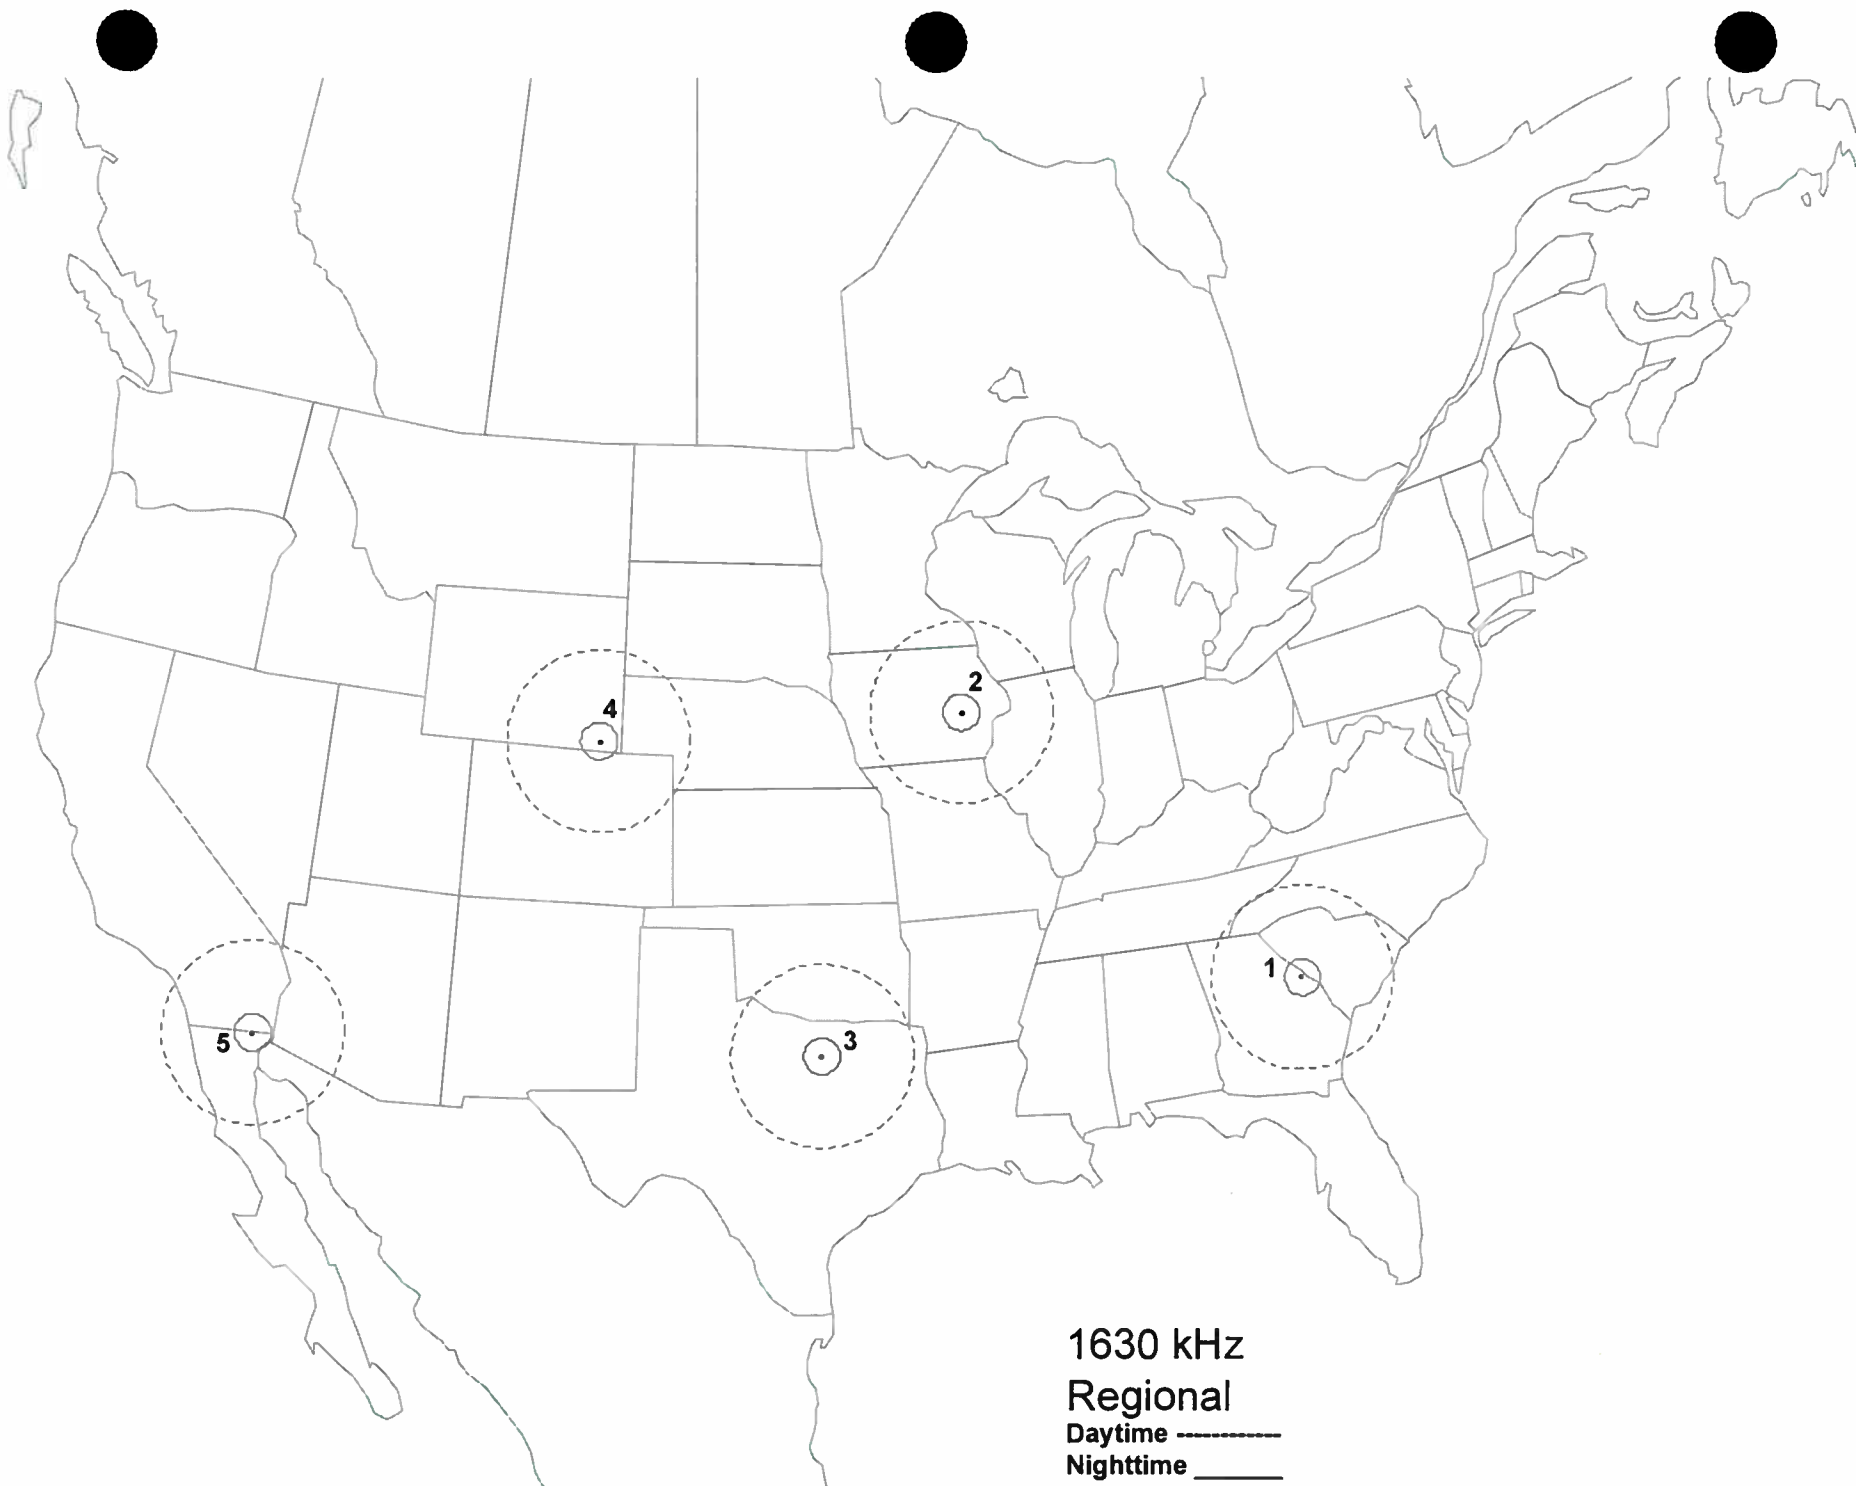

1610 kHz
1 Toronto, ON

1620 kHz

- 1 West Sacramento, CA
- 2 Gulf Breeze, FL
- 3 South Bend, IN
- 4 Bellevue, NE
- 5 College Station, TX
- 6 Renton, WA
- 7 Frederiksted, VI

1630 kHz

- 1 Augusta, GA
- 2 Iowa City, IA
- 3 Fort Worth, TX
- 4 Fox Farm, WY
- 5 Mexicali, BN