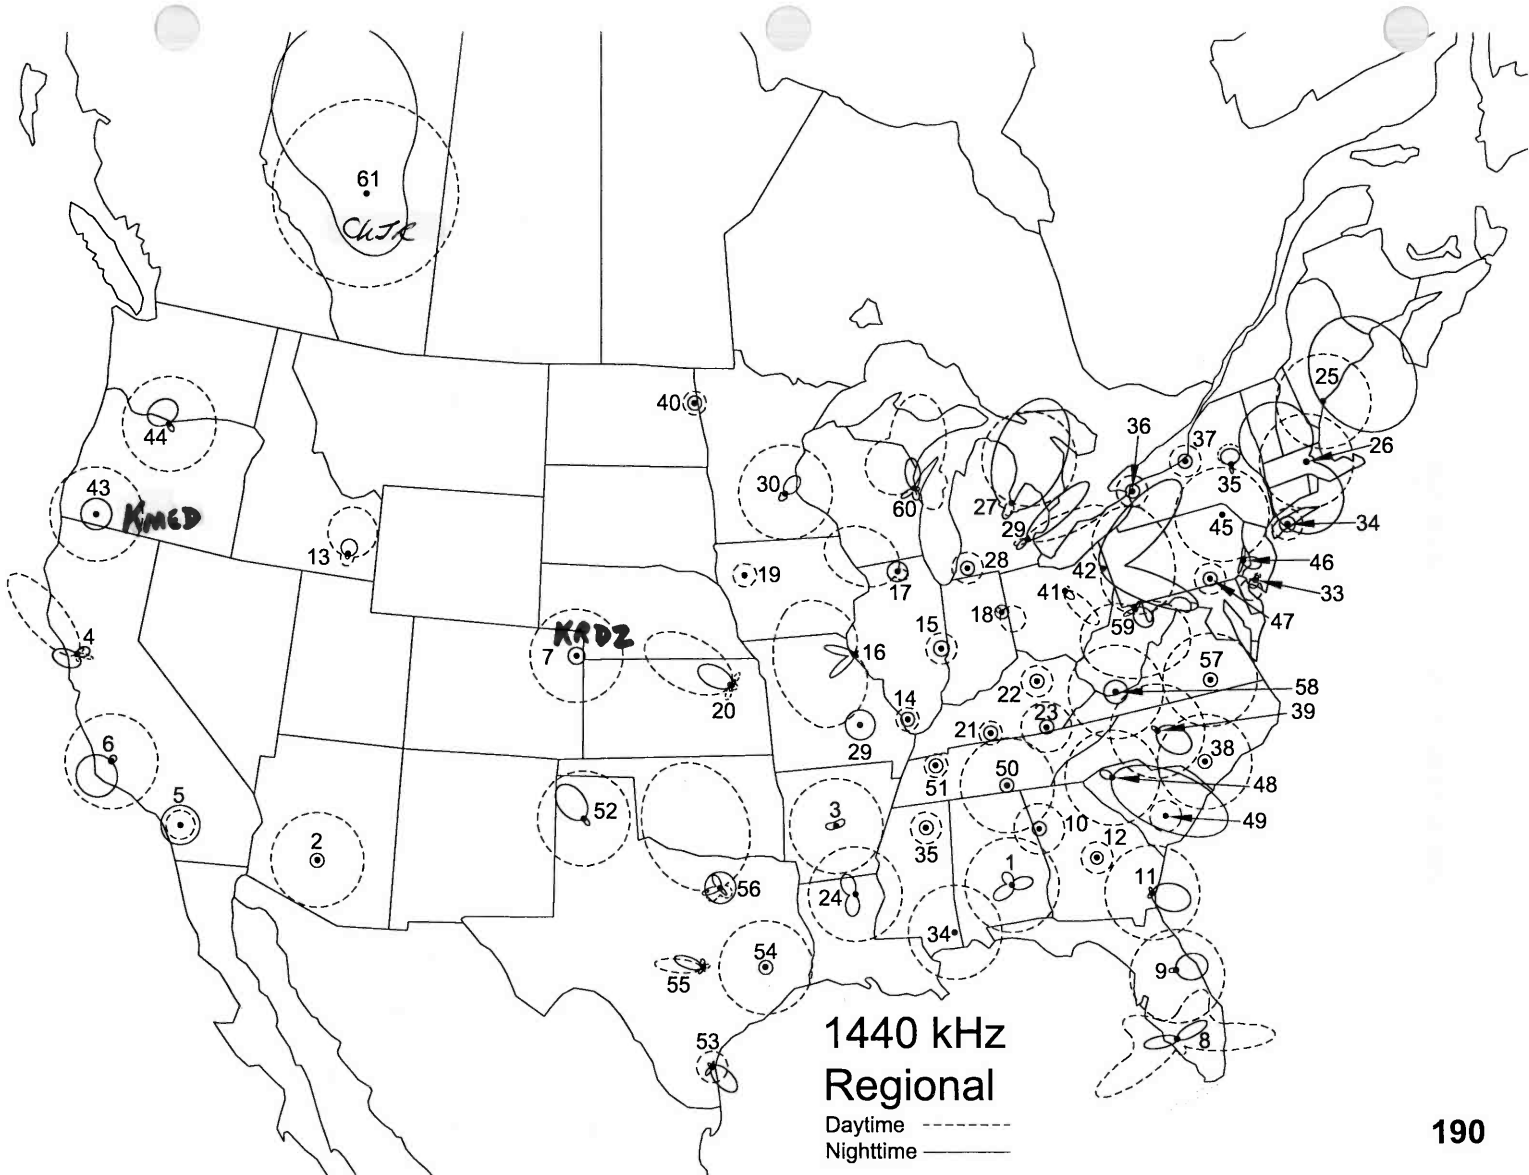

1450 kHz

1	Anniston, AL	32	Pensacola, FL	64	Cumberland, MD
2	Bessemer, AL	33	Sarasota, FL	65	Thurmont, MD
3	Camden, AL	34	Stuart, FL	66	Newburyport, MA
4	Dadeville, AL	35	Tallahassee, FL	67	Springfield, MA
5	Dothan, AL	36	Albany, GA	68	Alpena, MI
6	Huntsville, AL	37	Cartersville, GA	69	Holland, MI
7	Muscle Shoals, AL	38	Cornelia, GA	70	Iron Mountain, MI
	Cordova, AK	39	Griffin, GA	71	Jackson, MI
8	Douglas, AZ	40	Milledgeville, GA	72	Ludington, MI
9	Prescott, AZ	41	Valdosta, GA	73	Newberry, MI
10	Show Low, AZ	42	Bonnars Ferry, ID	74	Port Huron, MI
11	Tucson, AZ	43	Montprier, ID	75	Albert Lea, MN
12	Camden, AR	44	Payette, ID	76	Bemidji, MN
13	Mena, AR	45	Twin Falls, ID	77	Breckenridge, MN
14	Blue Lake, CA	46	Cicero, IL	78	Ely, MN
15	Escondido, CA	47	Kewanee, IL	79	Saint Cloud, MN
16	Palm Springs, CA	48	Springfield, IL	80	Clarksdale, MS
17	Porterville, CA	49	Fort Wayne, IN	81	Columbia, MS
18	San Francisco, CA	50	Jeffersonville, IN	82	Meridian, MS
19	Sonora, CA	51	Lafayette, IN	83	Natchez, MS
20	Ventura, CA	52	Vincennes, IN	84	West Point, MS
21	Yuba City, CA	53	Cedar Rapids, IA	85	Fredericktown, MO
22	Alamosa, CO	54	Hutchinson, KS	86	Joplin, MO
23	Buena Vista, CO	55	Campbellsville, KY	87	Kirkville, MO
24	Colona, CO	56	Manchester, KY	88	Warrensburg, MO
25	Greeley, CO	57	Paducah, KY	89	West Plains, MO
26	Bridgeport, CT	58	West Liberty, KY	90	Bozeman, MT
27	Wilmington, DE	59	Crowley, LA	91	Great falls, MT
28	Washington, DC	60	Natchitoches, LA	92	Missoula, MT
29	Brooksville, FL	61	New Orleans, LA	93	Wolf Point, MT
30	Daytona Beach, FL	62	Rockland, ME		
31	Miami, FL	63	South Paris, ME