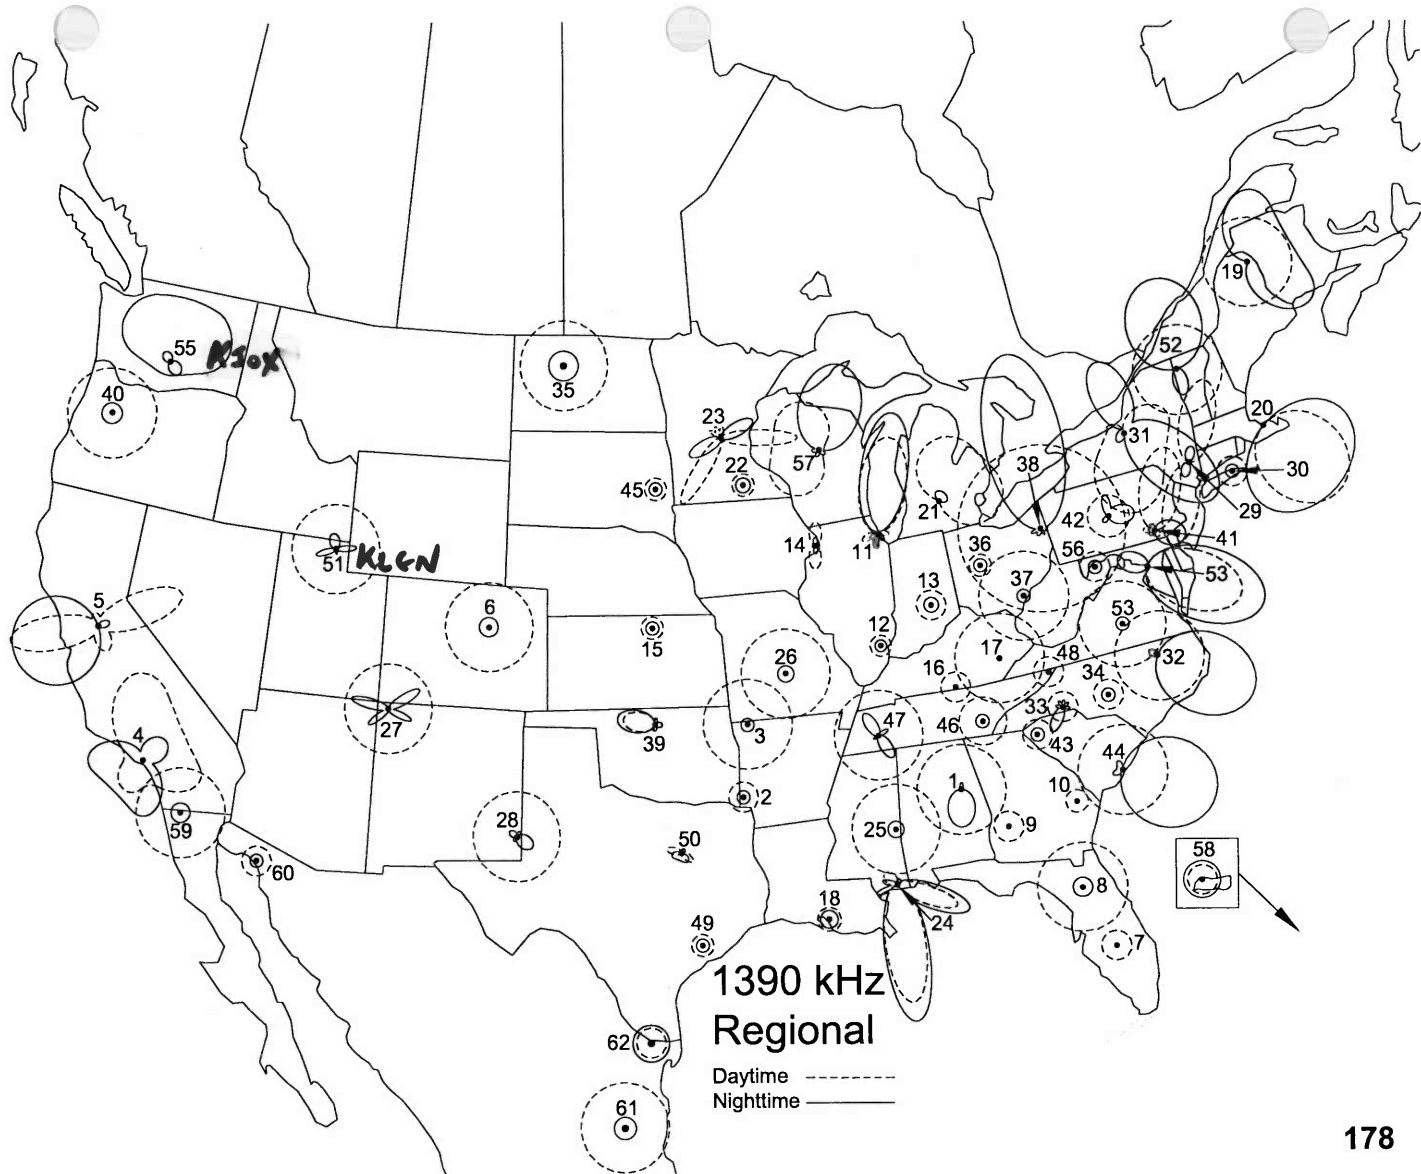

1400 kHz

1	Decatur, AL	35	Alma, GA	68	Battle Creek, MI
2	Demopolis, AL	36	Alpharetta, GA	69	Detroit, MI
3	Fairfield, AL	37	Elberton, GA	70	Elmwood Township, MI
4	Fort Payne, AL	38	Macon, GA	71	Houghton, MI
5	Opelika, AL	39	Moultrie, GA	72	Munising, MI
6	Phoenix, AZ	40	Newnan, GA	73	Saginaw, MI
7	Springerville, AZ	41	Savannah, GA	74	Saint Joseph, MI
8	Tucson, AZ	42	Jerome, ID	75	Sault Sainte Marie, MI
9	Yuma, AZ	43	Moscow, ID	76	Long Prairie, MN
10	El Dorado, AR	44	Saint Anthony, ID (CP to 1420)	77	Marshall, MN
11	Pine Bluff, AR	45	Sandpoint, ID	78	Saint Paul, MN
12	Wynne, AR	46	Champaign, IL	79	Virginia, MN
13	Berkeley, CA	47	Galesburg, IL	80	Booneville, MS
14	Eureka, CA (CP)	48	Evansville, IN	81	Columbus, MS
15	Indio, CA	49	Marion, IN	82	Grenada, MS
16	Redding, CA	50	Centerville, IA	83	Hattiesburg, MS
17	San Luis Obispo, CA	51	Elkader, IA	84	Jackson, MS
18	Santa Paula, CA	52	Fort Dodge, IA	85	Columbia, MO
19	Ukiah, CA	53	Emporia, KS	86	Festus, MO
20	Visalia, CA	54	Hays, KS	87	Sikeston, MO
21	Canon City, CO	55	Cynthiana, KY	88	Springfield, MO
22	Delta, CO	56	Elizabethtown, KY	89	Deer Lodge, MT
23	Fort Morgan, CO	57	London, KY	90	Glendive, MT
24	La Junta, CO	58	Hammond, LA	91	Great Falls, MT
25	Pagosa Springs, CO	59	Lake Charles, LA	92	Ainsworth, NE
26	Stamford, CT	60	Many, LA	93	Alliance, NE
27	Willimantic, CT	61	Augusta, ME	94	Lincoln, NE
28	Fort Lauderdale, FL	62	Biddeford, ME	95	North Las Vegas, NV
29	Fort Pierce, FL	63	Veazie, ME	96	Sparks, NV
30	Fort Walton Beach, FL	64	Baltimore, MD	97	Winnemucca, NV
31	Jacksonville, FL	65	Fall River, MA	98	Hanover, NH
32	Perry, FL	66	Lowell, MA	99	Littleton, NH
33	Sanford, FL	67	Northampton, MA	100	Roxbury, NH
34	Zephyrhills, FL