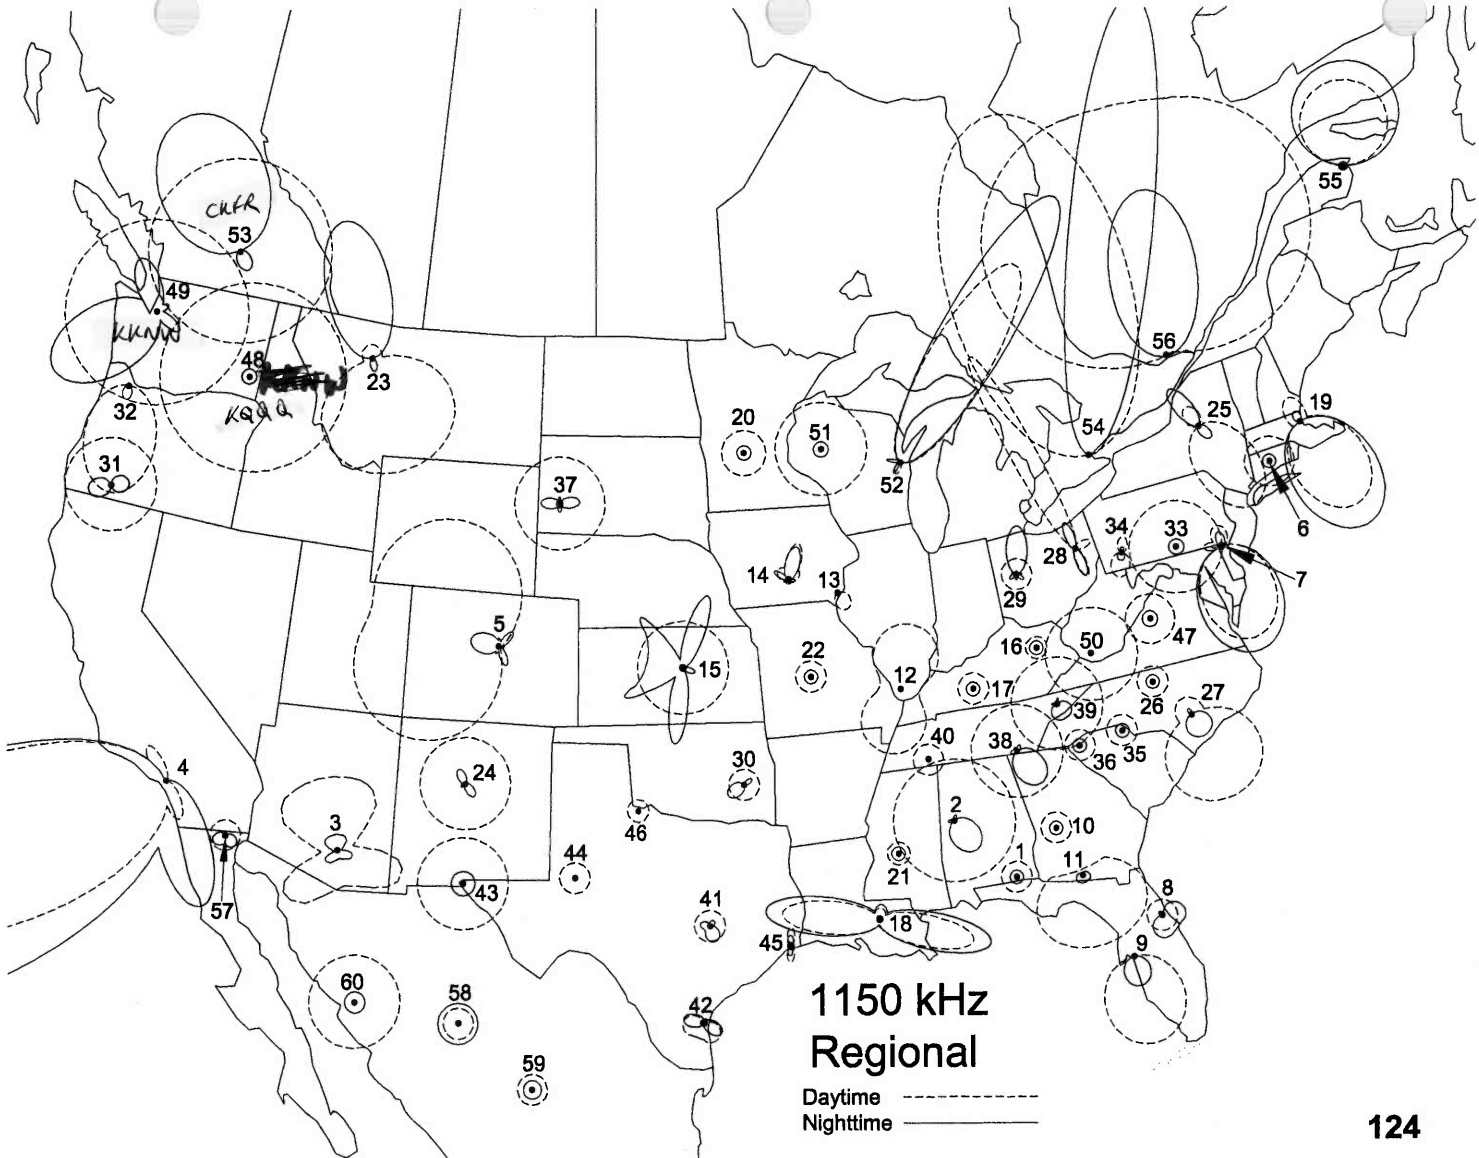

1150 kHz Regional

Daytime -----
Nighttime _____