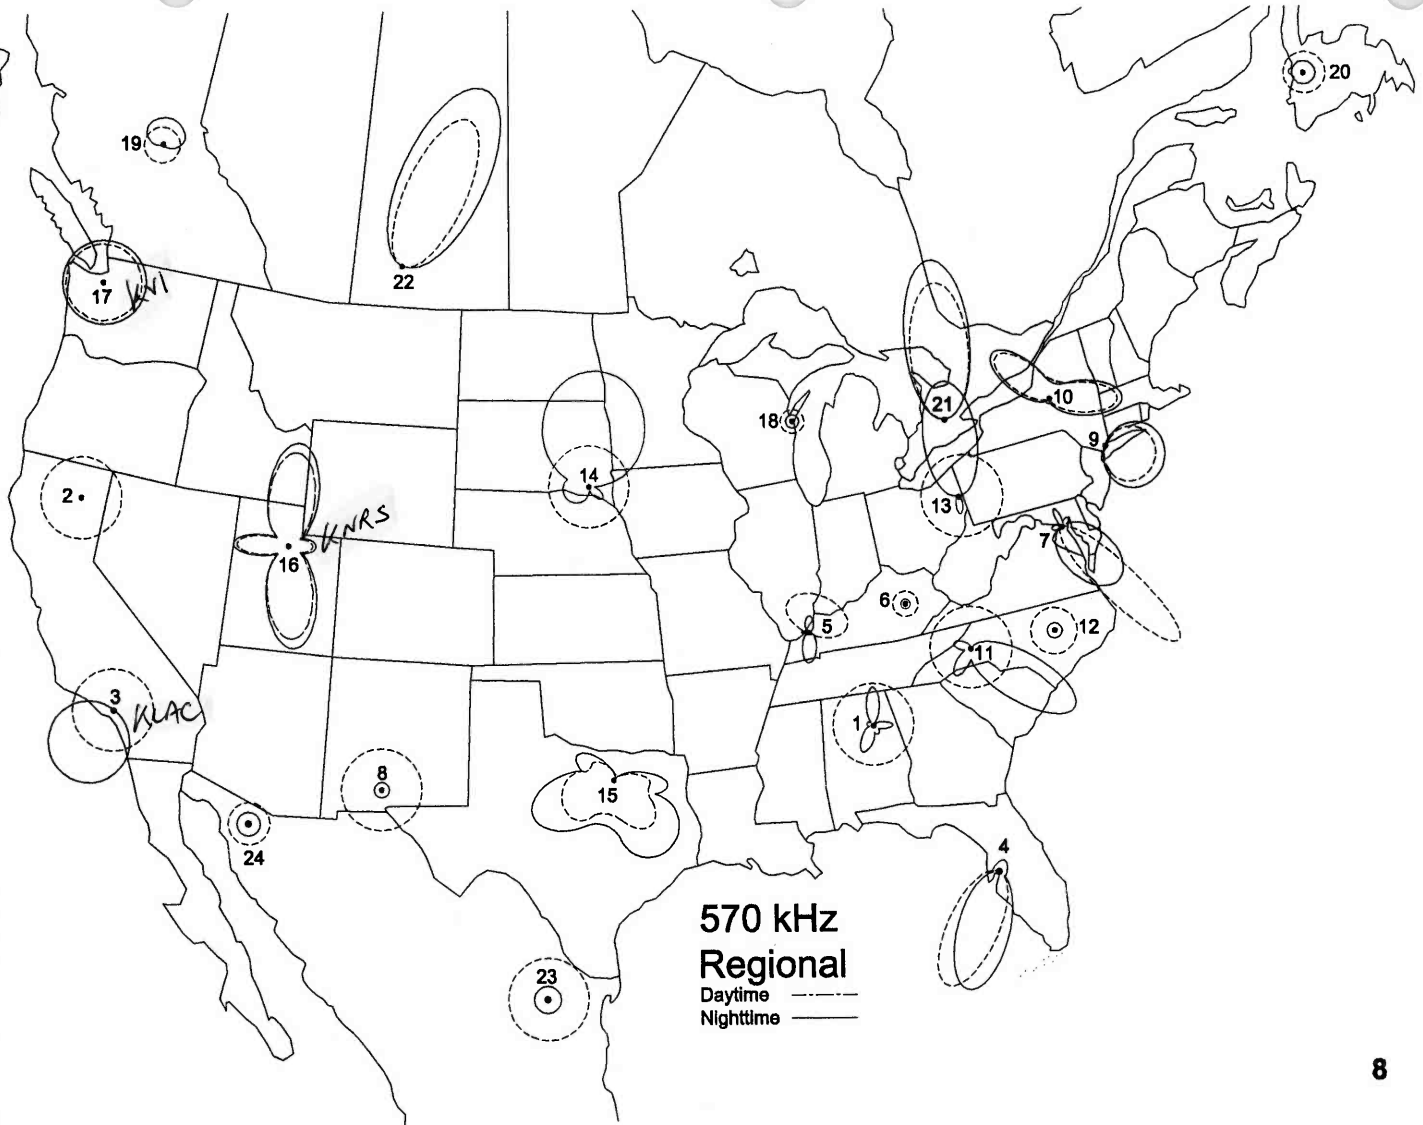

570 kHz
Regional
Daytime -----
Nighttime _____