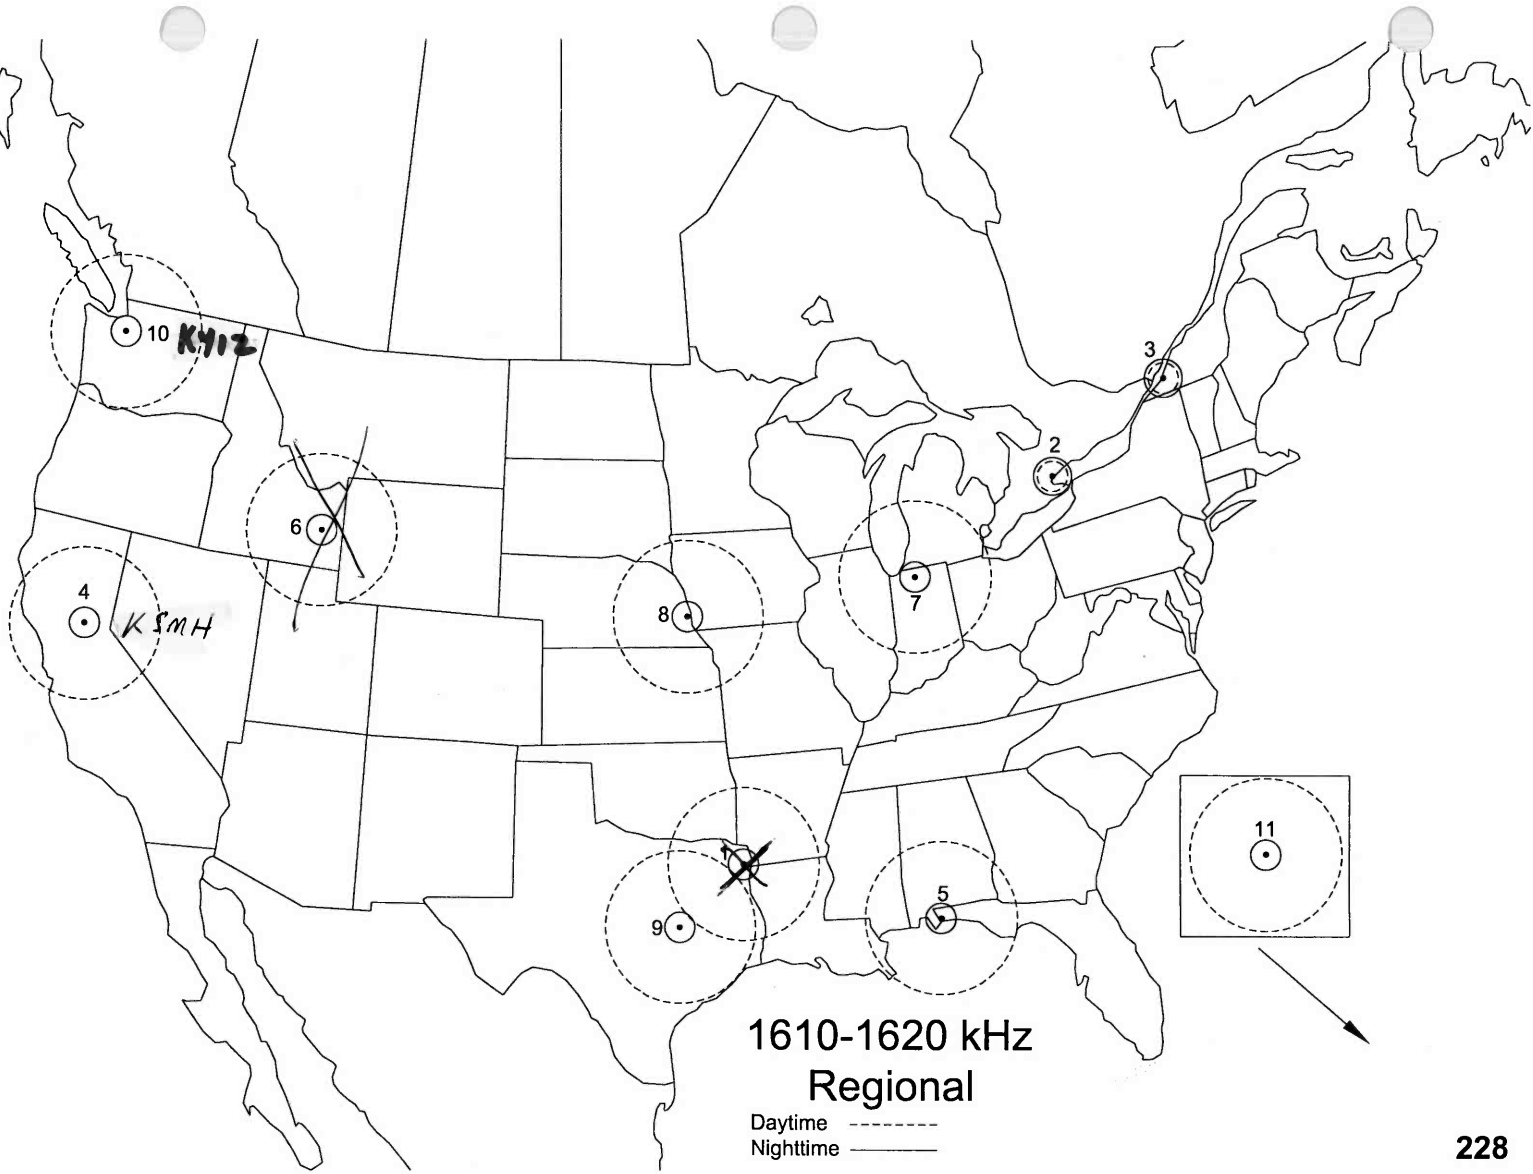

1610-1620 kHz

1610 kHz

- 1 Atlanta, TX
- 2 Toronto, ON
- 3 Montreal, QC

1620 kHz

- 4 Auburn, CA
- 5 Gulf Breeze, FL
- 6 Blackfoot, ID
- 7 South Bend, IN
- 8 Bellevue, NE
- 9 College Station, TX
- 10 Renton, WA
- 11 Frederiksted, VI