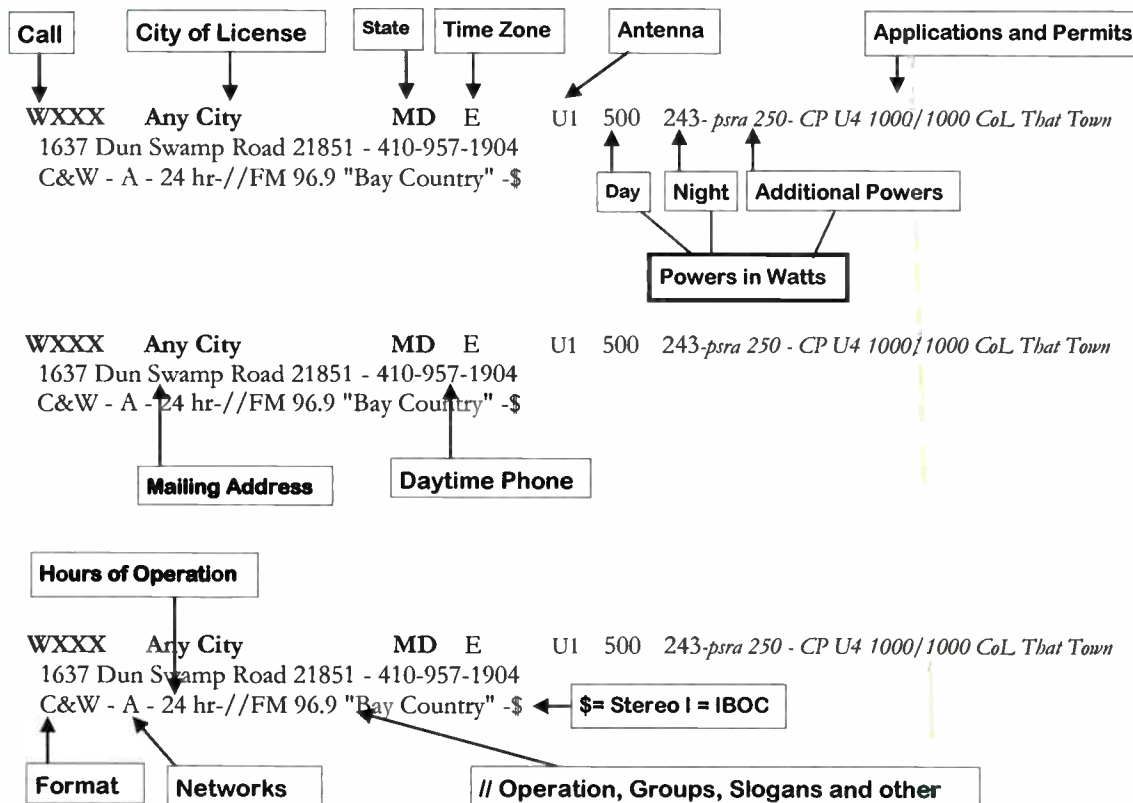

How to read the AM Radio Log

Call

The call letters of the station or an indication that it is the Voice of America (VOA) station on 1180 kHz. Calls of stations that have not previously operated on a given frequency contain a #: C#, K# or W# (with a number for database integrity). A small "n" is a nighttime only operation.

City of license

City of License, or in certain cases, multiple cities used for legal station identification. These are shown as they appear in the FCC database. Even though you may hear multiple cities announced during an ID, that is usually for promotional reasons. My local KEPN-1600 ID's as "Lakewood-Denver"; Lakewood is the City-of-License, and Denver is the major market that is served. In these instances, the City-of-License must be mentioned first.

Time Zones

A = Atlantic (E +1) or Alaskan (E -4) N = Newfoundland (E +1 1/2) E = Eastern C = Central (E -1) M = Mountain (E -2) P = Pacific (E -3) H = Hawaiian (E -5)
(+) = Does not observe Daylight time

Antenna Codes (See Page vii)

Additional Powers

This column shows powers used in the special hour categories as outlined in the Definitions of Operating Hours section of these instructions. If known, we list PSSA powers here. Those stations that we know have no PSSA powers are also listed as having none. (More on