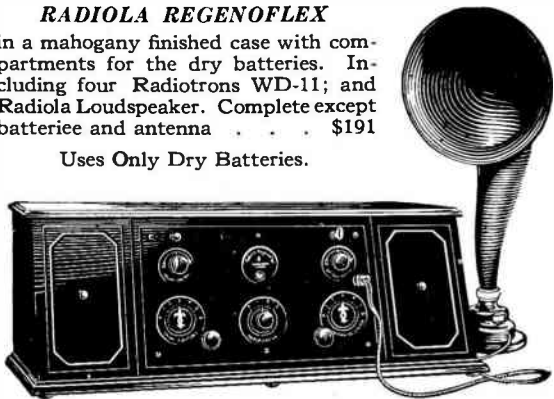

Uses Only Dry Batteries.

RADIOLA REGENOFLEX

Tone quality is its greatest achievement! It gets big distances. It is very selective. It is supremely easy to operate. But its outstanding achievement is the improvement in reception of voice and music—an improvement based on new internal discoveries—and resulting in new joys of listening in.