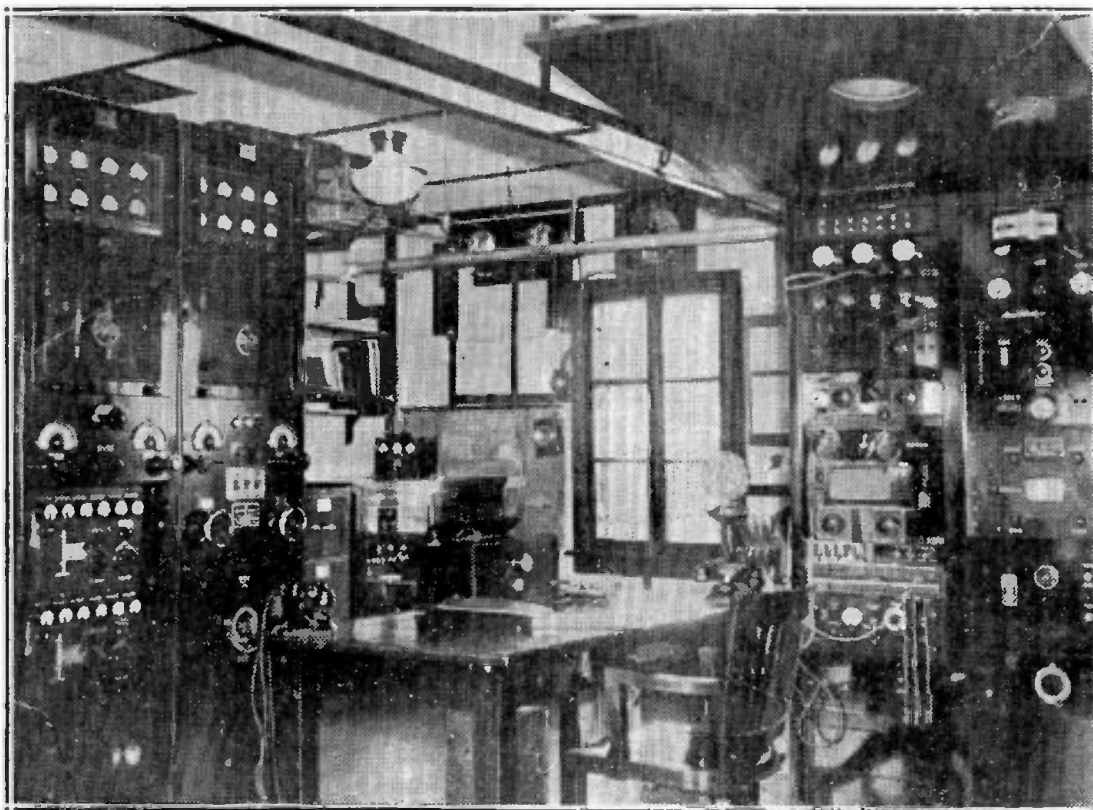

Through the facilities of the National Broadcasting Company's red network, the greatest array of stars ever to face microphones is being presented over WBEN. Local programs featuring the best talent in Buffalo also are heard.

In addition to this radio entertainment, WBEN keeps its listeners posted on happenings throughout the world with its regular news bulletin service supplied by the Buffalo Evening News. The Associated Press and Universal Service, two of the world's greatest news-gathering agencies, and Buffalo Evening News bureaus in strategic news centers such as Albany, New York, Washington, Ge-

neva, Vienna, Warsaw and the largest staff of local reporters on any paper between New York and Chicago, assure WBEN audiences of the latest and most accurate news reports.

But the effectiveness of this entertainment and educational service would be lessened were it not for the fact that WBEN's technical equipment is kept at a high standard of efficiency. Nothing is left undone to give the WBEN audience programs which are transmitted with the highest possible fidelity.

A new RCA transmitter, which is able to give 100% modulation, sends WBEN's signal through the ether waves at the station's maximum power. But the transmitter itself is not the only feature of WBEN's equipment.

Programs are constantly monitored by latest automatic devices which insure a

A corner of the control room at WBEN'S Martinsville transmitter.