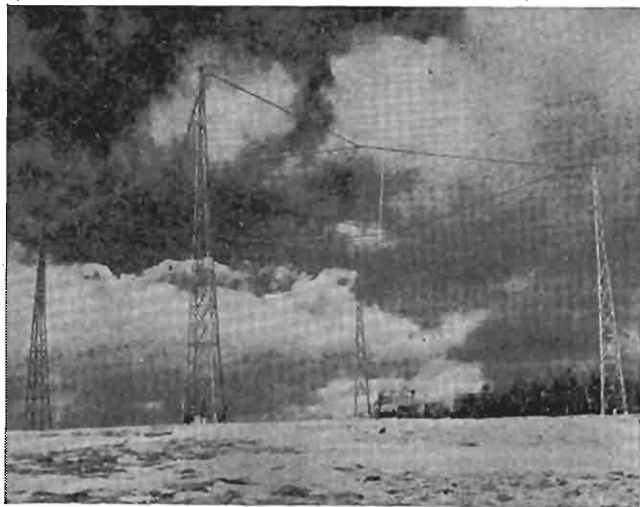

LATEST OFFICIAL LIST RADIO BROADCASTING STATIONS

- FREQUENCY MODULATION
- WORLD-WIDE SHORT-WAVE
- PROGRAM SCHEDULES
- TELEVISION STATIONS
- POLICE CALLS

10c

MAY & JUNE
1940 ISSUE

WHITE'S RADIO LOG

General Electric Co's Television Relaying Station of Transmitter W2XB in Helderberg Mountains in vicinity of Schenectady, Albany and Troy, N. Y.