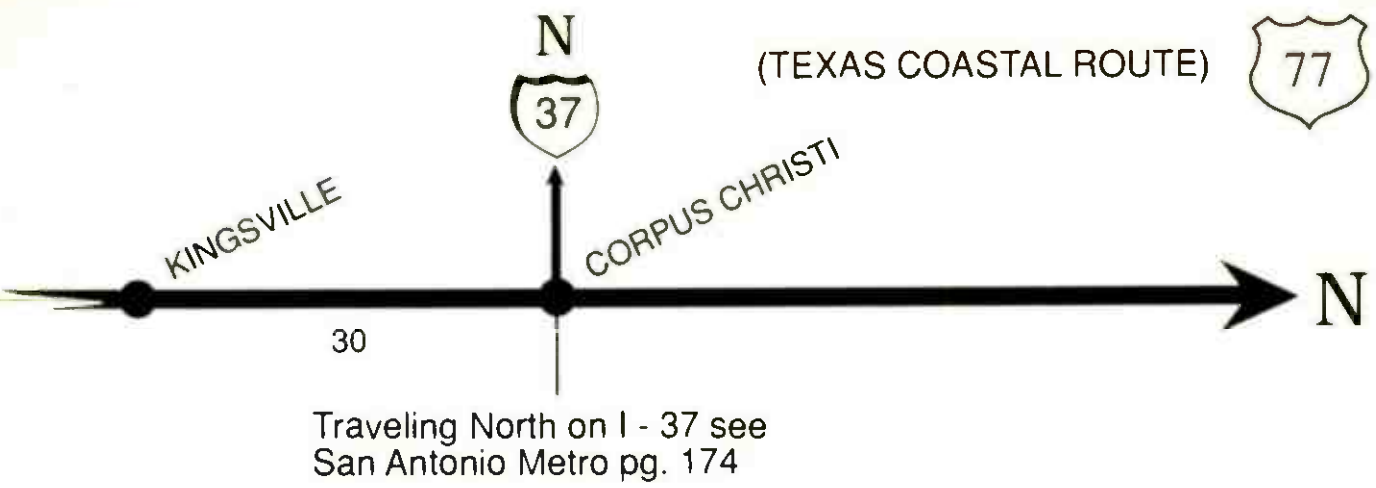

FORMAT	TUNE TO	STATION	SIGNAL POWER	TRAFFIC REPORT	NEWS	SPECIAL PROGRAMMING
ESPAÑOL	106.3	KBOR	||			
+++	88.3	KBNR	||			
KINGSVILLE AREA						
	97.5	KWVS	|||			JAZZ; NEW AGE; Musical Starstreams Su 10am-12N, 8-10pm
	92.1	KOPY	||			Agri. Reports; Spts.
	102.3	KBIC	||			Morn. Humor; Spanish 6pm-12M daily; Agri. Reports 6:15, 6:45am
ESPAÑOL	107.1	KFLZ	||			
CORPUS CHRISTI AREA						
	93.9	KMXR	|||			Morn. Humor; New Gold on CD 1:30pm; Class Reunion 10:30am; Solid Gold Wkds.
TOP40	95.5	KZFM	|||			R & B
TOP40	105.1	KMIQ	||			
	101.3	KNCN	|||			
	99.1	KRYS	|||			Morn. Humor; Paul Harvey News & Comment; American Ctry. Ctdwn.
	99.9	KROB	|||			
	103.7	KOUL	|||			
	96.5	KLTG	|||			News 12N; Morn. Humor; Supergold Sa 7pm-12M
	105.5	KCGR	||			
CORPUS CHRISTI AREA CONTINUED ON THE NEXT PAGE