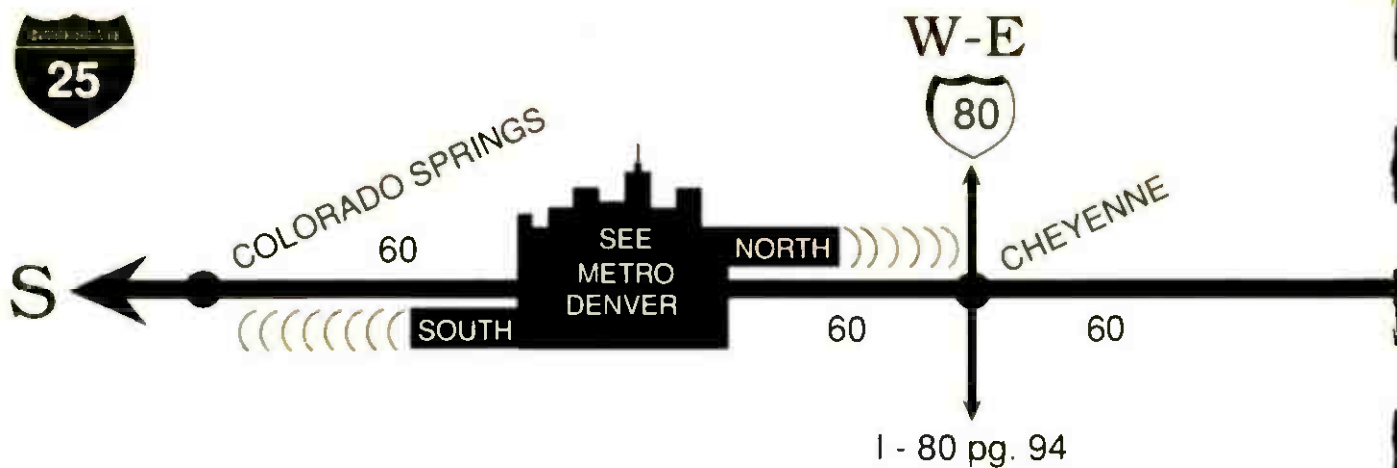

FORMAT TUNE TO	STATION	SIGNAL POWER	TRAFFIC REPORT	NEWS	SPECIAL PROGRAMMING
CONTINUATION OF COLORADO SPRINGS AREA					
E * Z	95.1 KRDO	III			Stk. Mkt; Colorado Business News; Spts. ; Medical Journal
	88.7 KCME	III			JAZZ; Ethnic Music
ek-lek-tik	89.7 KEPC	II			TOP 40; AOR; R & B; COUNTRY; CLASSIC ROCK; METAL
	105.5 KBZE	II			
	91.5 KRCC	III			ECLECTIC; Colorado College
†††	90.5 KTLF	II			Insight for Living M-F 9-9:30am; Focus on the Family M-F 9:30am-1pm
SEE DENVER METRO PAGE 142					
CHEYENNE AREA					
Adult	100.7 KKAZ	III			Dick Bartley Sa 5-10pm; Flashback Sa 10pm-12M; Scrapbook Su 10am-3pm
TOP40	97.9 KFBQ	III			Morn. Humor
TOP40	102.9 KRQU	III			Rockin' Amer. Sa 3-6pm; Power Cuts Su 4-6pm; Dance Trax Su 6-9pm
	95.1 KCGY	III			U. of Wyoming Cowboy Basketball; Spts. Live Live
E * Z	106.3 KLEN	I			Stk. Mkt. 7:45am, 5pm
ek-lek-tik	91.9 KUWR	III			NPR; APR; CLASS M-F 3-5pm; JAZZ M-Thu 8pm; Mktplace M-F 6:30-7pm