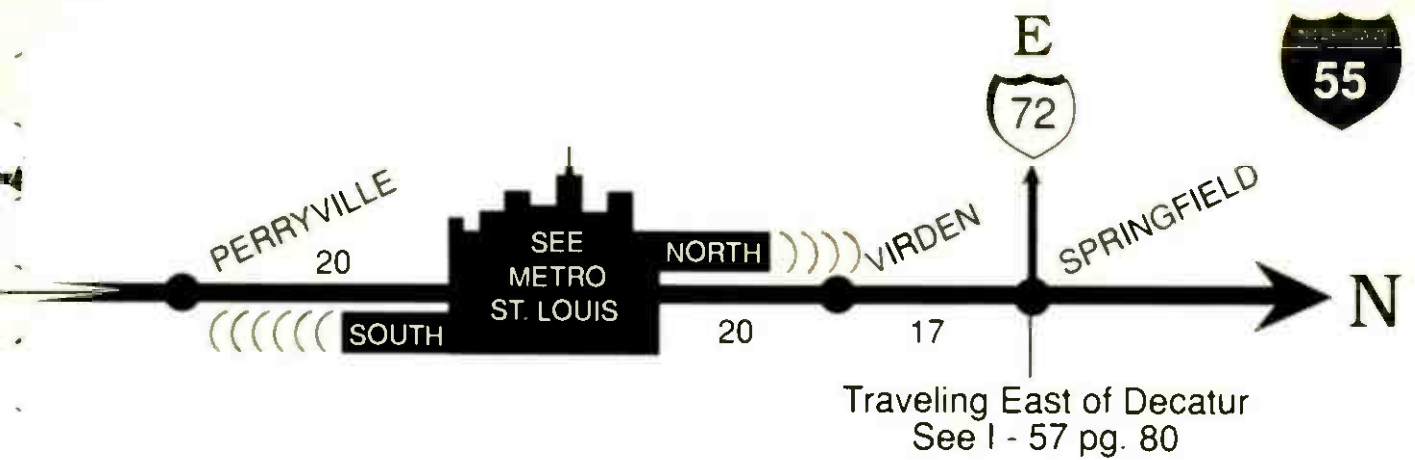

FORMAT TUNE TO	STATION	SIGNAL POWER	TRAFFIC REPORT	NEWS	SPECIAL PROGRAMMING
102.9	KEZS	|||			Paul Harvey 5:30, 7:30, 11:30am; Spts.: Cardinals, S.E. MO. Basketball
LDIES 99.3	KTXI	||			CLASSIC HITS; News 7:30, 9:30am; Reelin' in the Years Su 8am; Flashback Su 9pm
ek-lek-tik 90.9	KRCU	||			NPR; News on the hour; Missouri State U.
960	KZIM	||			
PERRYVILLE AREA					
101.5	WCIL	|||			Morn. Humor; Casey Kasem Top 40 Su 10am; Jesus Solid Rock Su 9:30pm
ek-lek-tik 91.9	WSIU	|||			NPR; CLASS; NEWS; JAZZ; Community Affairs(Call-In) Thu 6:30pm
SEE ST. LOUIS METRO PAGE 170					
VIRDEN AREA					
92.7	WTJY	||			
LDIES 96.7	WRVI	||			Spts.: Cubs, U. of IL Footbl/Basketbl, Bears; Spts. Open Line Sa 8-10am
SPRINGFIELD AREA					
98.7	WNNS	|||			Morn. Humor; Lites Out (Love Songs) Su-F 9pm-12M; Solid Gold Sa 6pm-12M
102.9	WSOY	|||			ADULT POPULAR; Morn. Humor
103.7	WDBR	|||			
100.5	WYMG	|||			Morn. Humor
95.1	WDZQ	|||			Farm Markets; Concerts
SPRINGFIELD AREA CONTINUED ON THE NEXT PAGE