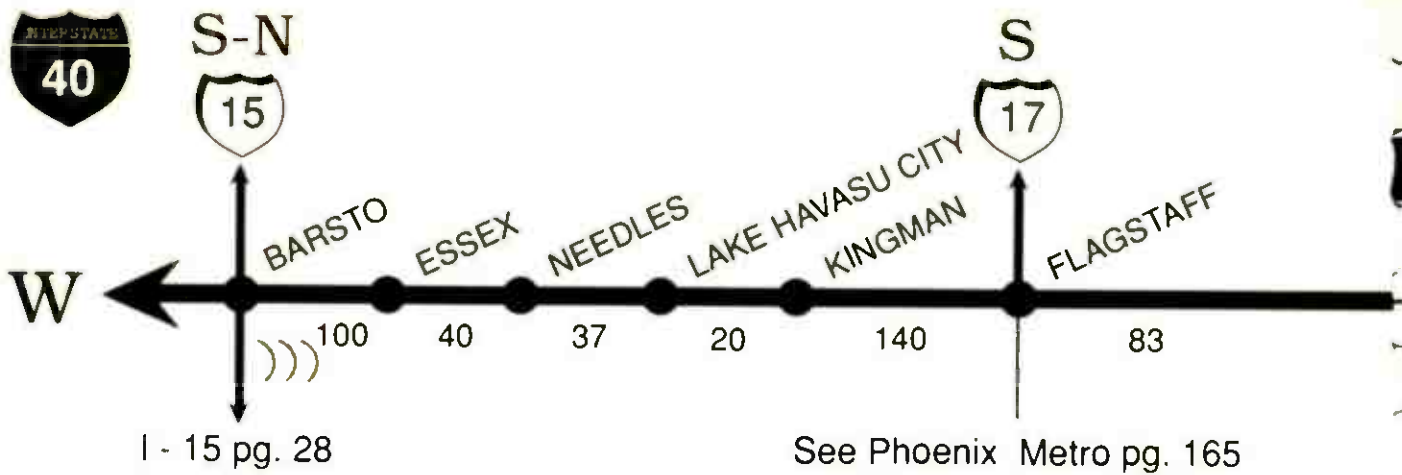

FORMAT TUNE TO	STATION	SIGNAL POWER	TRAFFIC REPORT	NEWS	SPECIAL PROGRAMMING
<b>ALBERT LEA/AUSTIN AREA</b>					
Adult Pop 95.3	KRGR	II			<b>OLDIES</b> ; Spts.: Vikings, Gophers; Dick Clark Su 8am-12N; Live From the 60's Su 6-9pm
Adult Pop 96.1	KQPR	II			
Adult Pop 106.5	KFMC	III			Morn. Humor; American Top 40 Sa 1pm; Spts. AM drive
99.9	KAUS	III			
91.7	KLSE	III			<b>NPR; NEWS</b>
<b>OWATONNA AREA</b>					
Adult Pop 92.1	KOWO	II			<b>COUNTRY</b> ; Morn. Humor
Adult Pop 104.9	KRFO	II			
TOP40 99.1	KEEZ	III			<b>ADULT POPULAR; CLASSIC ROCK; OLDIES</b> ; Dick Bartley Sa 6-11pm
TOP40 106.9	KROC	III			Amer. Top 40 Su 6-10pm; Casey's Top 40 Su 10am-2pm; Open House Party Sa 6pm
96.7	KWWK	II			On a Country Road Su 12N-3pm
103.5	KYSM	III			News :10 to the hr; Stk. Mkt. hrly. 6am-6pm; Video Viewer M-F 8:02am, 3:02pm
ek-lek-tik 89.7	KMSU	III			<b>NPR; MPR; CLASS</b> M-Su 6-8pm; News: W.E. Sa & Su 7-10am. ATC 4-5pm
ek-lek-tik 97.5	KNXR	III			John Doremus Show M-F 7-10pm; Class. Su 7-11pm
90.7	KZSE	II			
<b>SEE MINNEAPOLIS/ST. PAUL METRO PAGE 158</b>					
<b>FARTHER NORTH SEE US RTE. 2 PG 128 (DULUTH AREA)</b>					