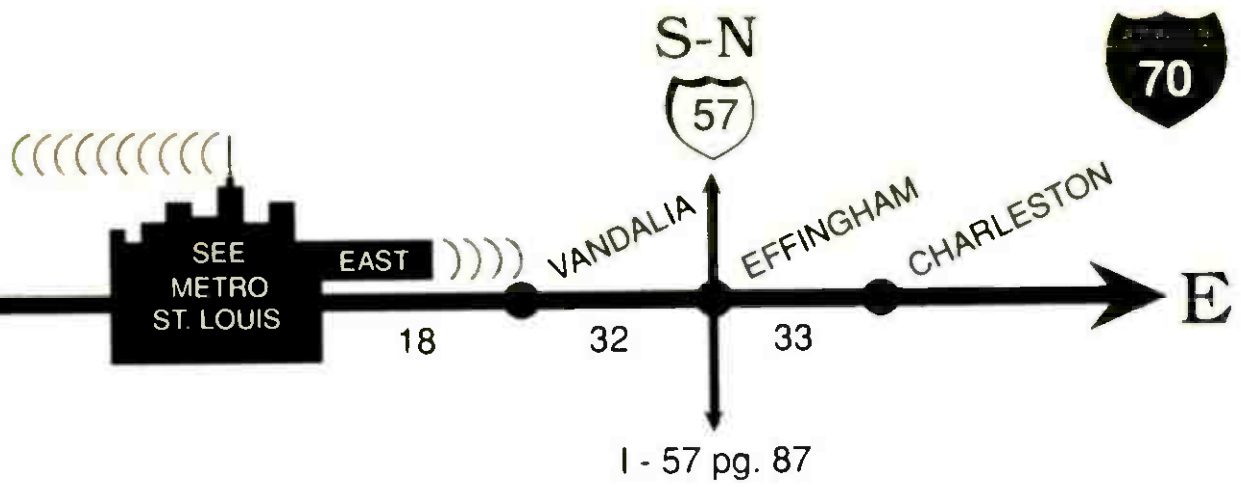

FORMAT TUNE TO	STATION	SIGNAL POWER	TRAFFIC REPORT	NEWS	SPECIAL PROGRAMMING
SEE ST. LOUIS METRO PAGE 170					
VANDALIA AREA					
TOP40	107.1	WKRV	||		
	100.9	WXKO	||		
EFFINGHAM AREA					
Adult	105.1	WEJT	|||		OLDIES; Live From the 60's Su 9am-12N
	95.7	WCRC	|||		News 12N
+++	97.7	WBFQ	||		Stk. Mkt.: Brownfield Farm Reports; Spts.
CHARLESTON/CASEY AREA					
Adult	89.9	WLKL	|		AOR 5-11pm; Farm M-F 12:10pm
Adult	92.1	WEIC	||		Morn. Humor
TOP40	92.9	WSEI	|||		ADULT POPULAR; OLDIES; News 10am, 12N, 3pm; Amer. Top 40 Sa 1pm
	104.3	WCBH	|||		The Lost Lennon Tapes Su 5pm; Off the Record with Mary Turner Su 9pm
	98.5	WACF	|||		Grain & Stk. Mkts.; Farm Reports; Spts.
	101.3	WMCI	||		Morn. Humor, Agri. Market Reports
E	96.9	WLBH	|||		Stk. Mkt. on hr. from 9:40am-3:40pm; Spts.: E. IL U., High School
ek-lek-tik	88.9	WEIU	||		CLASS M-Sa 8am-12N; JAZZ M-Sa 1-6pm; ALT. ROCK M-F 6-9pm; News 12N
FARTHER EAST ON I-70 SEE EASTERN EDITION