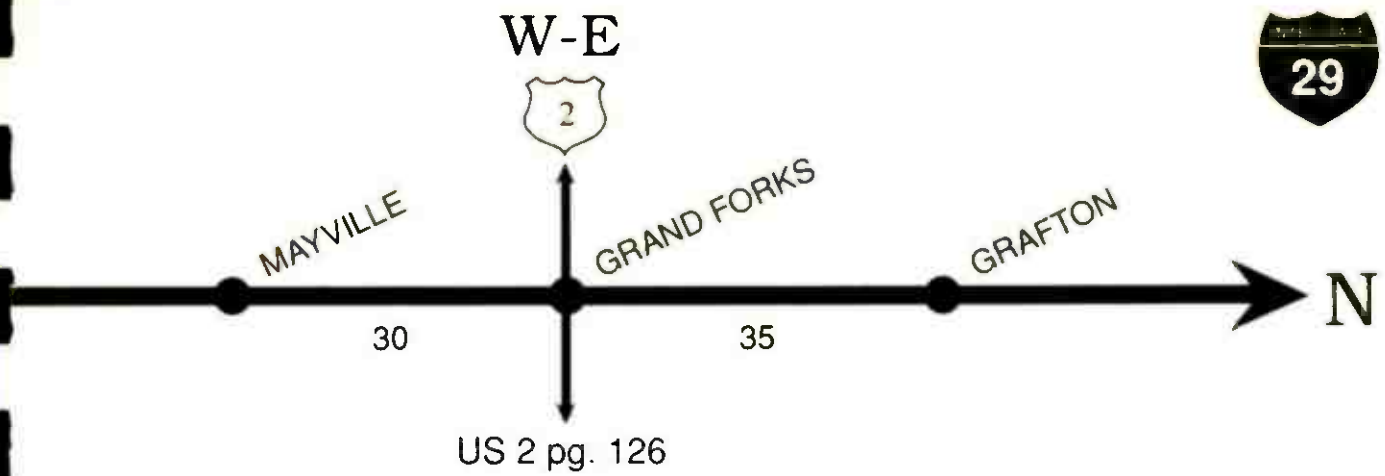

FORMAT TUNE TO	STATION	SIGNAL POWER	TRAFFIC REPORT	NEWS	SPECIAL PROGRAMMING
MAYVILLE					
Adult 105.5	KMAV	|			Morn. Humor; Stk. Mkt.
GRAND FORKS AREA					
Adult 104.3	KZLT	|||			Morn. Humor; Spts.: U. of North Dakota Hockey
TOP40 92.9	KKXL	|||			
TOP40 96.1	KQHT	|||			Morn. Humor
107.5	KJKJ	|||			CLASSIC ROCK; Morn. Humor
97.1	KYCK	|||			Morn. Humor; Farm Reports; Spts.
OLDIES 94.7	KNOX	|||			Spts.: Viking Football
OLDIES 100.3	KSNR	|||			Morn. Humor
89.3	KFJM	|||			NPR; APR; News: W.E. Sa & Su 7-9am, ATC 5-6pm; Hearts of Space F & Sa 10pm
TRIST 1590	KCNN	||			
GRAFTON					
Adult 100.9	KXPO	|