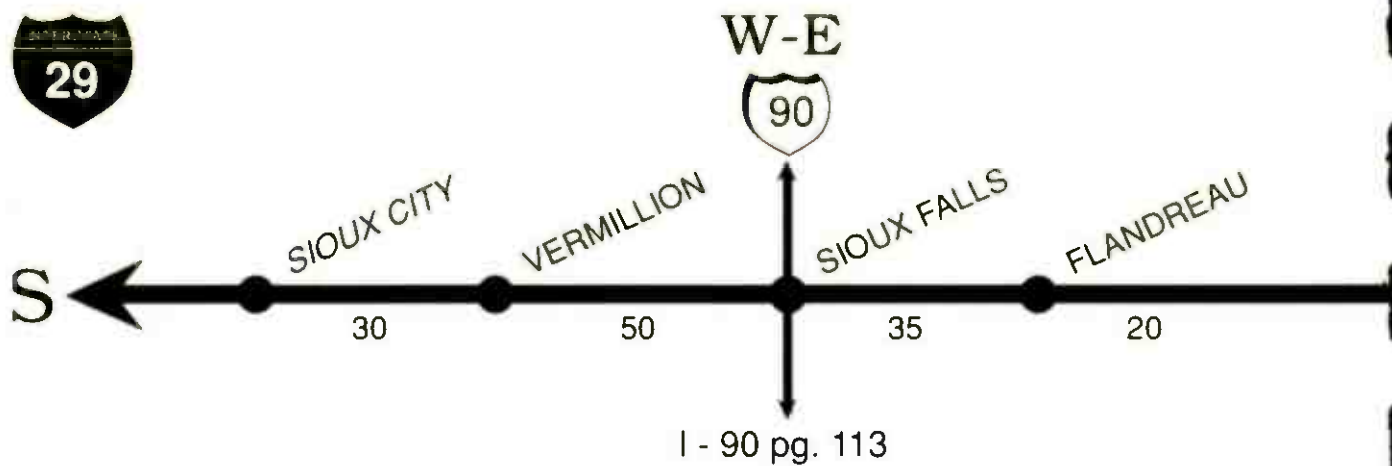

FORMAT TUNE TO	STATION	SIGNAL POWER	TRAFFIC REPORT	NEWS	SPECIAL PROGRAMMING
<b>VERMILLION AREA</b>					
TOP 40	106.3 KVHT	II			Morn. Humor
	93.1 KKYA	III			Stk. Mkt. Report
	104.1 KBCM	III			News 7, 8am, 12N, 4pm; Morn. Humor 6-9am
Lite Hits	99.5 KKMA	III			
E * Z	93.9 KTSB	III			Stk. Mkt. Report
	89.7 KUSD	III			NPR; APR; JAZZ; ECLECTIC; Arts Advocate (Statewide Arts Reports); SD Concerts
+++	88.5 KDCR	III			CLASS. M-F 4:05pm, Sa 6pm; Chicago Symphony Sa 3pm; Choral Classics Su 1:30pm
<b>SIOUX FALLS AREA</b>					
Adult	104.7 KKLS	III			OLDIES; Supergold Sa 7pm-1am; Live From the 60's Su 11am-2pm
TOP 40	97.3 KPAT	III			
	103.7 KRRO	III			Morn. Humor; Flashback Su 8-10am; King Blscult Su 11pm-12M
	89.1 KAUR	I			AOR; JAZZ; News :45 hourly; Dr. Demento Su 9-11pm; Bug Radio W 6-7pm
	101.1 KLQL	III			Agri. Reports; Spts.: Vikings; Interstate Truckers Net. 12M-5am
	101.9 KTWB	III			News 3pm; Morn. Humor
Lite Hits	92.5 KELO	III			
	88.1 KRSD	I			NPR; MPR; News & Public Affairs M-F 11:30am; Mktplace M-F 5pm; Jazz Sa 10pm
	90.9 KCSD	II			NPR; APR; Local News 12:30-1pm; Jazz M-Sa 7-9pm; South Dakota Forum Sa 10am