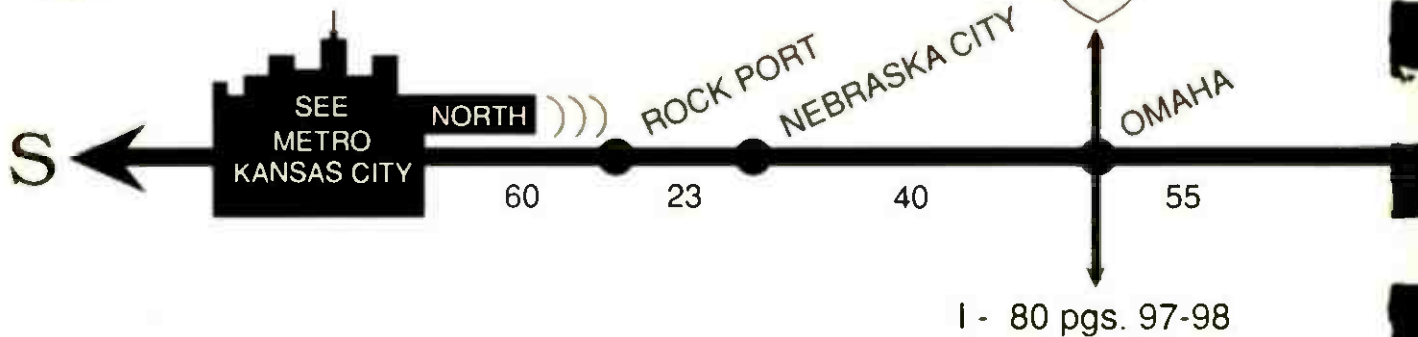

FORMAT TUNE TO	STATION	SIGNAL POWER	TRAFFIC REPORT	NEWS	SPECIAL PROGRAMMING
SEE KANSAS CITY METRO PAGE 146					
ROCK PORT AREA					
93.5	KTRX	||			Farm News hourly; Spts.: Cardinals, Chiefs, U. of MO Tigers
105.5	KAUB	|			
99.3	KNIM	||			ADULT POPULAR; Spts.: Royals, Bearcat, High School
90.5	KXCV	|||			NPR; JAZZ M-F, Su 9:30pm-1am, Sa 6:30pm-1am; News: W.E. Sa & Su 6-8am
NEBRASKA CITY AREA					
106.1	KMA	|||			Morn. Humor
102.7	KFRX	|||			ADULT POPULAR; Morn. Humor
101.9	KFMQ	|||			
97.7	KNCY	|||			OLDIES; ADULT POPULAR; D. Bartley Oldies Sa 7pm-12M; Spts.: Royals
107.3	KEZG	|||			News 12N & 5pm
OMAHA AREA					
96.1	KEFM	|||			Morn. Humor; Stk. Mkt. 4pm; Metro Pulse Su 6am
106.3	KBWH	||			
98.5	KQKQ	|||			Morn. Humor
103.7	KXKT	|||			Morn. Hum.; R. Dee Sa 7-11am, Su 6-10pm; Insider Su 7-11am; Rock ov. Lndn. Su 10pm
92.3	KEZO	|||			Jazz Su 10am-12N