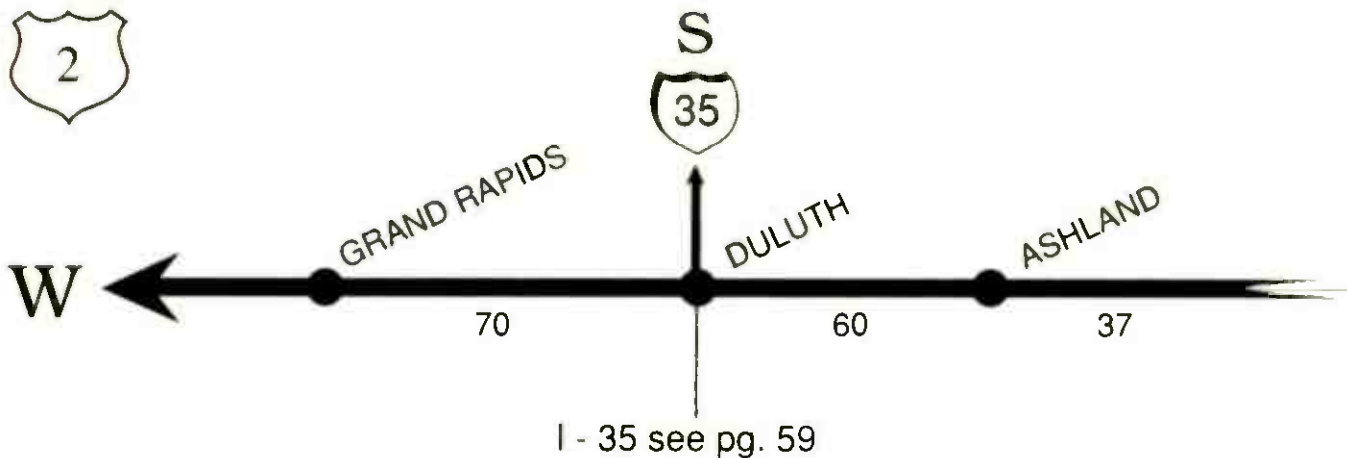

FORMAT TUNE TO	STATION	SIGNAL POWER	TRAFFIC REPORT	NEWS	SPECIAL PROGRAMMING
CONTINUATION OF GRAND RAPIDS AREA					
97.9	WEVE	III			
TOP40 93.9	WTBX	III			C. Kasem Top 40 Su 11am-3pm; Radio Kandy Su 9-11am; Ctdwn. USA F 8pm
99.9	WCDK	III			
90.9	WIRR	III			NPR; NEWS
ek-lek-tik 91.7	KAXE	III			NPR; News: W.E. Sa & Su 8-10am; Ethnic Su 12N-1pm; Vietnam Vets W 7-9pm
DULUTH AREA					
TOP40 102.5	KZIO	III			Morn. Humor
94.9	KQDS	III			CLASSIC ROCK; Lunch Hour Oldies at 12N; Get the Led Out Primetime 6pm
105.1	WAVC	II			
OLDIES 98.9	WAKX	III			CLASSIC HITS; News 12N; Morn. Humor
95.7	KDAL	III			Morn. Humor
89.9	WHSА	III			NPR; NEWS; Folk Sa 7-9pm, Su 5-8pm; Garrison Keillor Sa 5-7pm
92.9	WSCD	III			NPR; News 6am. 12N, 6pm
ek-lek-tik 91.3	KUWS	I			NPR; APR; TALK; INFORMATION; News: M.E. 5-6am, W.E. Sa & Su 7-10am
103.3	KUMD	III			U. of Minnesota-Duluth
+++ 90.5	KDNW	II			Morn. Humor
NEWS 100.5	WSCN	III			Marketplace M-F 6pm; BBC Newshour M-F 7pm; W.E. Sa 7pm; Class. Su 12M