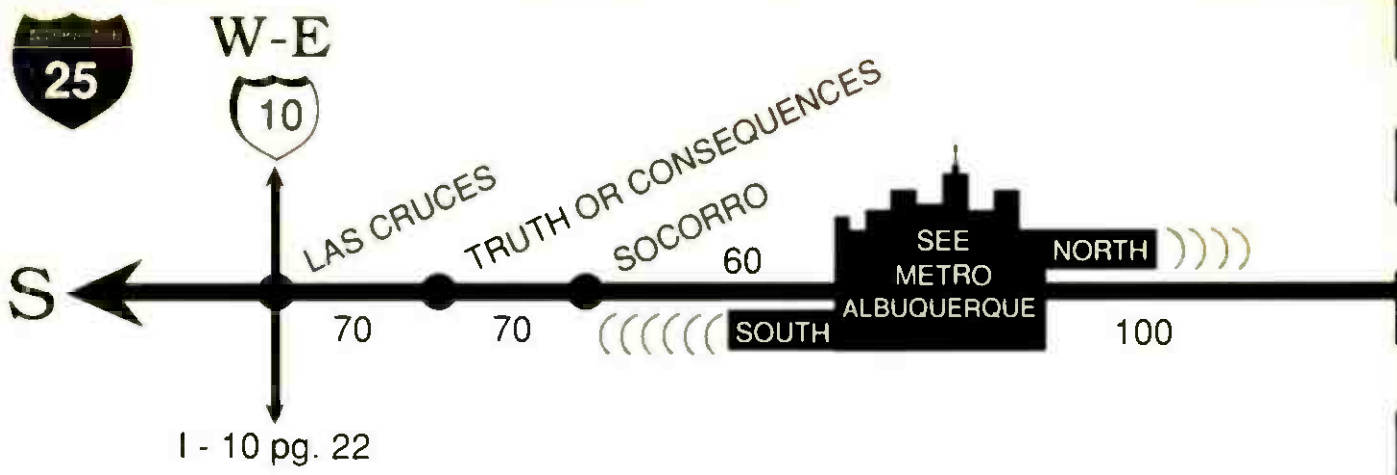

MONROE

RAYVILLE

TALLULAH/VICKSBURG

30

60

E

FORMAT TUNE TO	STATION	SIGNAL POWER	TRAFFIC REPORT	NEWS	SPECIAL PROGRAMMING
<b>MONROE AREA</b>					
TOP40	101.9	KNOE			
TOP40	106.1	KNAN			Morn. Humor
	104.1	KJLO			News 12N; Morn. Humor
R&B	94.3	KTRY			
R&B	98.3	KYEA			Tyrone on the phone; Clarence Update
	100.1	KMYQ			<b>OLDIES</b> ; News 12N
	88.7	KNLU			<b>JAZZ</b> Sa & Su 12N-8pm; News 8, 9am, 2, 3, 4pm; Hearts of Space W & Su 11pm
<b>RAYVILLE AREA</b>					
	95.9	KMAR			News 12N; Markets 9, 11am, 1, 3pm; Local Spts.; Farm Reports
+++	92.1	KTJC			<b>SOUTHERN GOSPEL; CHRISTIAN MUSIC</b> ; Stk. Mkt; Point of View 1-2:30pm
<b>TALLULAH/VICKSBURG AREA</b>					
	106.7	WSTZ			Morn. Humor
	95.1	WQNZ			Morn. Humor; Farm Report 10:30am; Paul Harvey 12N
	98.7	WIIN			
	101.1	WBBV			News also on the 1/2hr; Ag. Reports 6:30am, 12:15, 2:36pm; Spts. AM & PM
	104.9	KBYO			
<b>FARTHER EAST REFER TO EASTERN EDITION</b>					