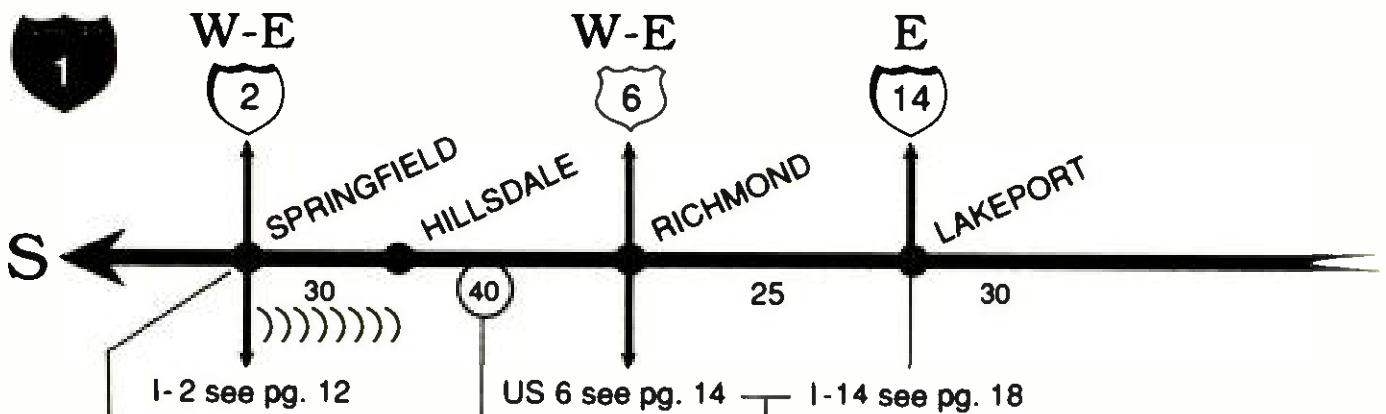

HOW TO USE THE GUIDE

PAGE ENTRY EXPLANATION

FORMAT TUNE TO	STATION	SIGNAL POWER	TRAFFIC REPORT	NEWS	SPECIAL PROGRAMMING
Adult 95.7	KHUM	III			SOFT ROCK; LITE HITS; News 12N; Stk. Mkt. M-F 4:29pm; Songs of Faith Su 7-10am
90.9	KXPR	III			NPR; APR; News: W.E. Sa 6-8am, ATC Sa & Su 5-6pm; Garrison Keillor Sa & Su 6pm

Music type and its frequency
See page xvi for symbol explanation

Station call letters to use with
dial radio to check accuracy of tuning

Relative power of station signals

Bold type in Special Programming is to qualify a format, indicate additional formats, show public station affiliation, and/or highlight any important feature.

See page xvi for symbol explanation

ROAD PAGE MAP EXPLANATION

Intersecting road with signal projections means town listed is only on that route. If last town on either side of map is in italics you will find the entries for that town on the previous or following page.

Intersecting roads are listed with page referrals should you be turning off onto one. All road directions are at top for convenience.

All mileage between cities are averaged air miles. In the Northeast and southern California strong stations (three bars) project a good signal 35 to 50 miles. In the rest of the country three-bar stations project up to 90 miles. Use these figures to estimate how far to look ahead for stations.