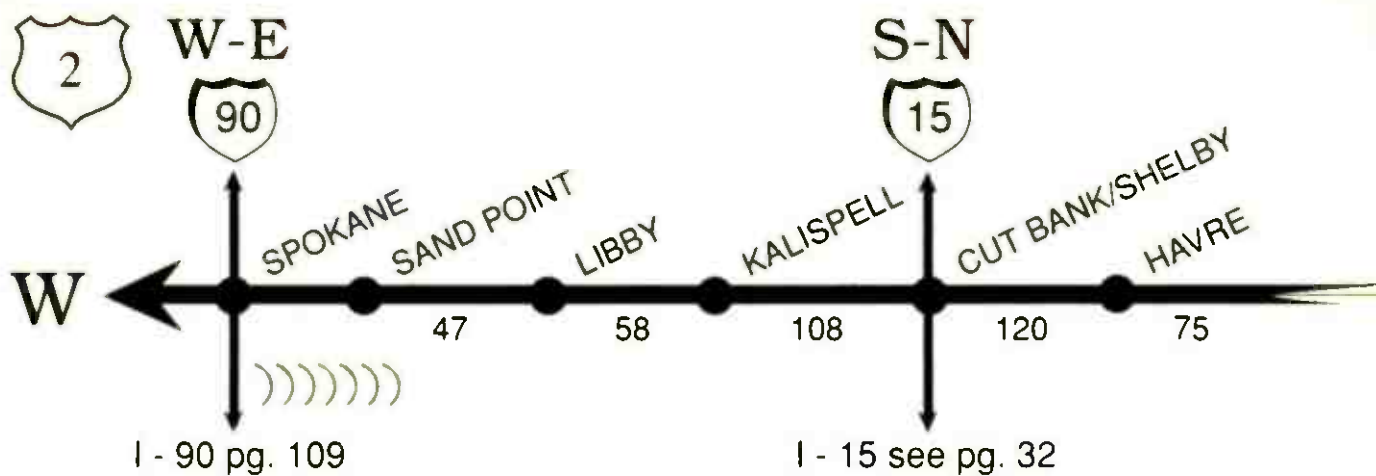

FORMAT TUNE TO	STATION	SIGNAL POWER	TRAFFIC REPORT	NEWS	SPECIAL PROGRAMMING
FARTHER WEST ON US 2 OR I-90 SEE PAGE 109					
SAND POINT AREA					
95.3	KPND	||			
104.9	KMJY	||			OLDIES; Jobline Swap & Shop M-Sa 11am-12N
LIBBY					
101.7	KTNY	|			News :15 after the hour
KALISPELL AREA					
92.3	KQRK	|||			OLDIES
98.5	KBBZ	|||			Paul Harvey 12N; Rick Dee's Weekly Top 40 Sa 4-8pm; Casey Kasem Su 2-6pm
93.3	KDXT	|||			ADULT POPULAR; C. Kasem Top 40 Su 2-6pm; Spts. M-F 6:30, 7:30am, 5:30pm
103.9	KOFI	|			
94.9	KYSS	|||			News also on the 1/2 hr; Morn. Humor
ek-lek-tik 89.1	KUFM	|||			NPR; APR; ECLECTIC; News: W.E. Sa 6-8am, Su 10am-12N, ATC Sa & Su 6-7pm
+++ 97.1	KALS	|||			EASY LISTENING
CUT BANK/SHELBY					
102.7	KCTB	|||			
96.3	KZIN	|||			
HAVRE AREA