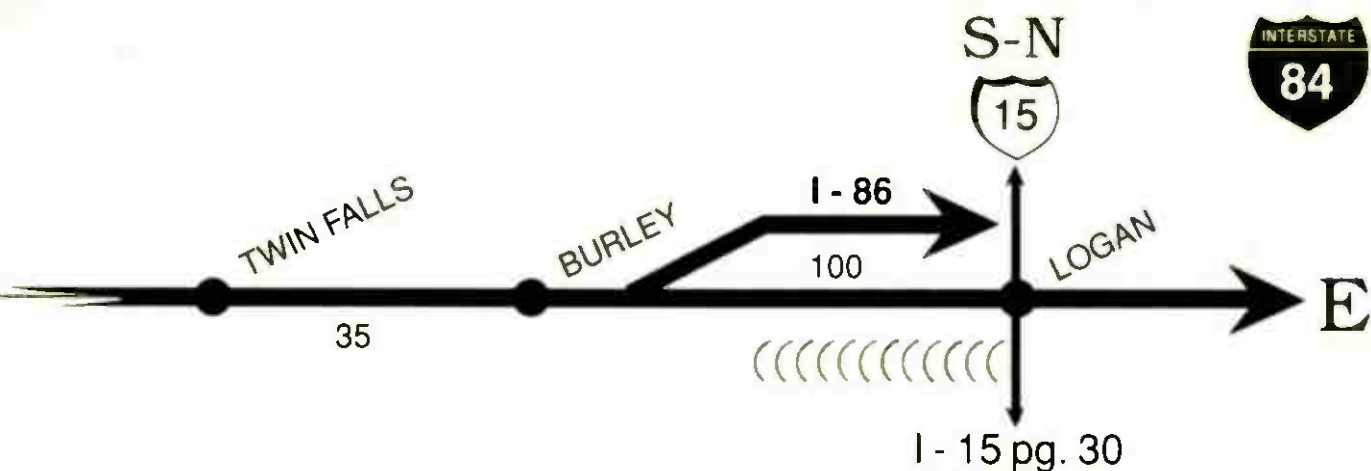

FORMAT TUNE TO	STATION	SIGNAL POWER	TRAFFIC REPORT	NEWS	SPECIAL PROGRAMMING
630	KIDO	||			Spts.: U. of ID; Dr. Joy Brown M-F 9-10am; Rush Limbaugh M-F 10am-1pm
670	KBOI	"C"			
MOUNTAIN HOME					
99.1	KLVJ	|||			CLASSIC HITS; Morn. Humor
TWIN FALLS AREA					
96.5	KLIX	|||			
102.9	KFMA	|||			Morn. Humor; Rick Dee's Weekly Top 40
95.7	KEZJ	|||			Farm Reports 5:30, 9:30am. 12N. 4:30pm; Ski Reports
91.7	KBSW	||			NPR; APR; News: W.E. Su 7-9am. ATC Sa & Su 6-7pm; Marketplace M-F 5-5:30pm
++	KAWZ	||			CHRISTIAN ROCK; Educational Programs
++	KCIR	|||			TALK; News 6, 8, 9am, 12N, 4pm; Urban Alternative Sa 4pm, Su 1:30am
BURLEY AREA					
92.1	KNAQ	||			Best of the Oldies F 4-7pm; Casey's Top 40 Sa 1-5pm; Powerline Su 9-9:30am
94.9	KPKY	|||			TOP 40
102.5	KSEI	|||			Concerts Su 6pm; Pirate Radio Sa 7pm
93.7	KZBQ	|||			Farm Reports 6:15am & 1pm
98.3	KZDX	||			
EAST ON I-84 OR I-86 SEE I-15 PAGE 30