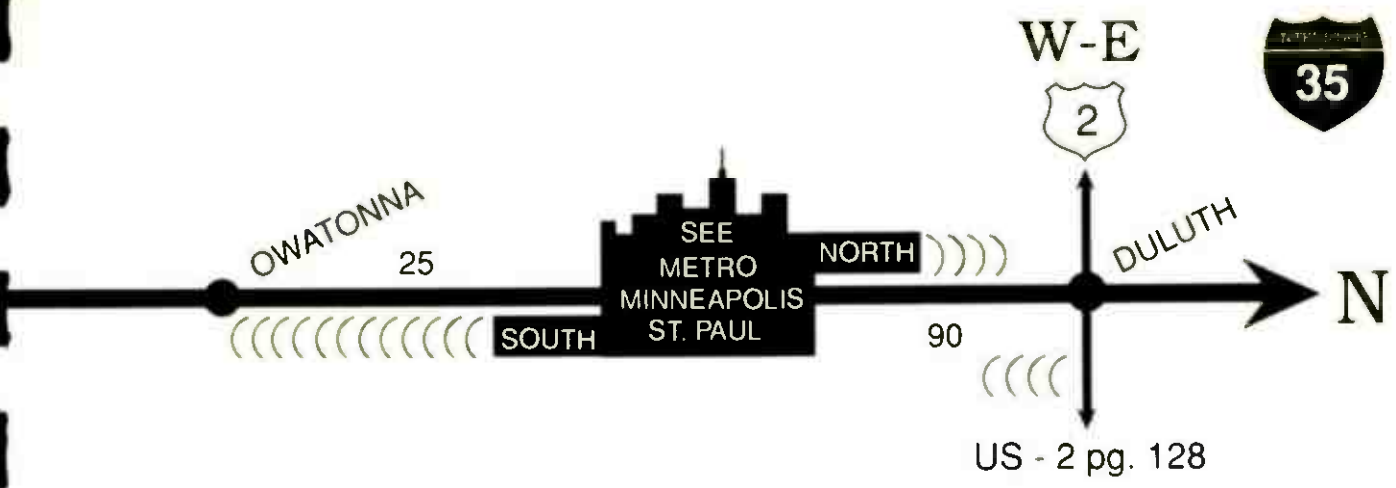

FORMAT TUNE TO	STATION	SIGNAL POWER	TRAFFIC REPORT	NEWS	SPECIAL PROGRAMMING
<b>ALBERT LEA/AUSTIN AREA</b>					
Adult Pop 95.3	KRGR	II			<b>OLDIES</b> ; Spts.: Vikings, Gophers; Dick Clark Su 8am-12N; Live From the 60's Su 6-9pm
Adult Pop 96.1	KQPR	II			
Adult Pop 106.5	KFMC	III			Morn. Humor; American Top 40 Sa 1pm; Spts. AM drive
99.9	KAUS	III			
91.7	KLSE	III			<b>NPR; NEWS</b>
<b>OWATONNA AREA</b>					
Adult Pop 92.1	KOWO	II			<b>COUNTRY</b> ; Morn. Humor
Adult Pop 104.9	KRFO	II			
TOP40 99.1	KEEZ	III			<b>ADULT POPULAR; CLASSIC ROCK; OLDIES</b> ; Dick Bartley Sa 6-11pm
TOP40 106.9	KROC	III			Amer. Top 40 Su 6-10pm; Casey's Top 40 Su 10am-2pm; Open House Party Sa 6pm
96.7	KWWK	II			On a Country Road Su 12N-3pm
103.5	KYSM	III			News :10 to the hr; Stk. Mkt. hrly. 6am-6pm; Video Viewer M-F 8:02am, 3:02pm
ek-lek-tik 89.7	KMSU	III			<b>NPR; MPR; CLASS</b> M-Su 6-8pm; News: W.E. Sa & Su 7-10am. ATC 4-5pm
ek-lek-tik 97.5	KNXR	III			John Doremus Show M-F 7-10pm; Class. Su 7-11pm
90.7	KZSE	II			
<b>SEE MINNEAPOLIS/ST. PAUL METRO PAGE 158</b>					
<b>FARTHER NORTH SEE US RTE. 2 PG 128 (DULUTH AREA)</b>					