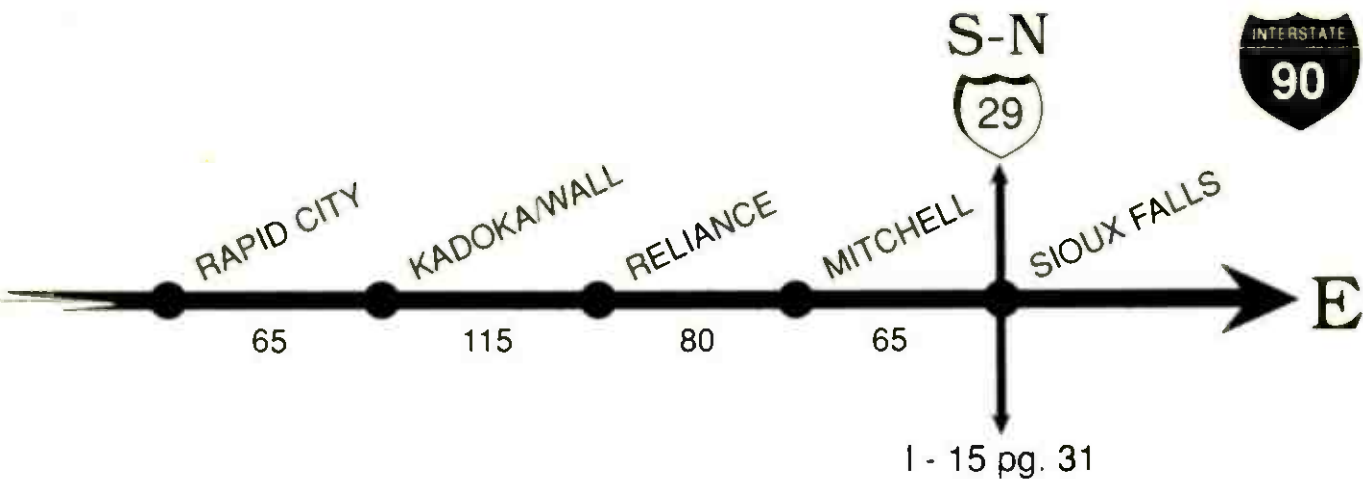

FORMAT TUNE TO	STATION	SIGNAL POWER	TRAFFIC REPORT	NEWS	SPECIAL PROGRAMMING
89.3	KBHE	III			NPR; APR; JAZZ; ECLECTIC; Arts Advocate (Statewide Arts Reports); SD Concerts
ek-lek-tik 91.3	KTEQ	I			R & B; CLASS; JAZZ
+++ 97.9	KVSR	III			
KADOKA/WALL AREA					
ek-lek-tik 90.1	KILI	III			From the Pine Ridge Indian Reservation
RELIANCE AREA					
TOP40 93.7	KWYR	III			Morn. Humor
94.5	KPLO	III			News 12N; Stk. Mkt. 4:50pm; Morn. Humor
91.1	KTSD	III			NPR; APR; JAZZ; ECLECTIC; Arts Advocate (Statewide Arts Reports); SD Concerts
+++ 101.5	KVCX	III			Crosstalk (Pub. Affairs) M-F 2-3pm, 8-9pm; Point of View (Pub. Affairs) M-F 1pm
MITCHELL					
Adult 107.3	KQRN	III			TOP 40; Casey Kasem Top 40 Su 2-6pm
105.9	KMIT	III			OLDIES; Stk. Mkt. 5:05pm; Morn. Humor; Oldies Sa & Su PM
SIOUX FALLS AREA					
Adult 104.7	KKLS	III			OLDIES; Supergold Sa 7pm-1am; Live From the 60's Su 11am-2pm
TOP40 97.3	KPAT	III			
TOP40 98.7	KISD	III			Morn. Humor; Oldies M-F 11am-12N
SIOUX FALLS AREA CONTINUED ON THE NEXT PAGE