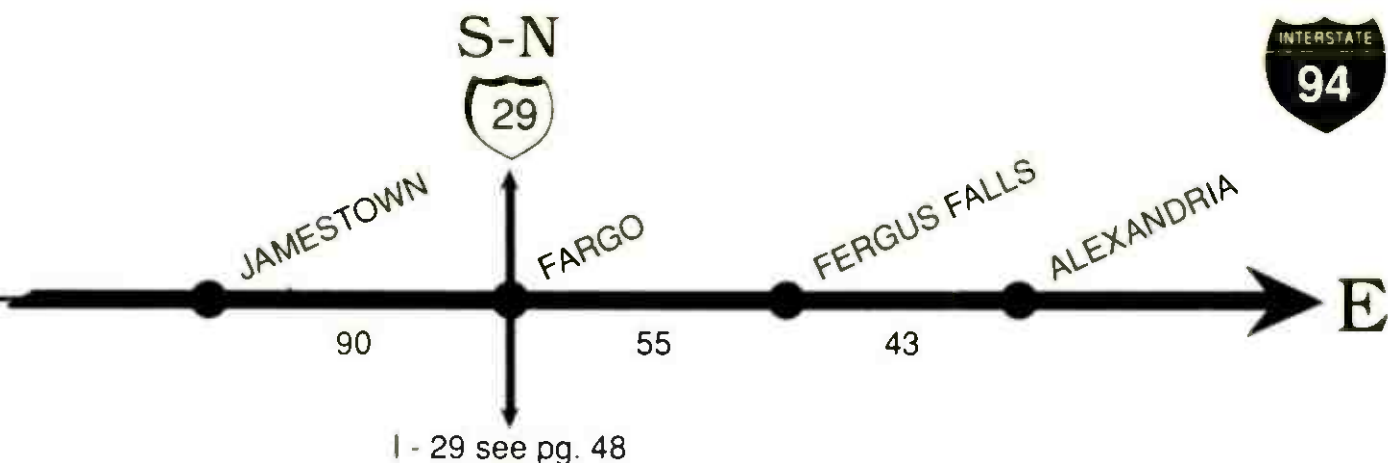

92

100

I - 90 see pg. 111

FORMAT TUNE TO	STATION	SIGNAL POWER	TRAFFIC REPORT	NEWS	SPECIAL PROGRAMMING
<b>FARTHER WEST REFER TO I-90 PAGE 111</b>					
<b>MILES CITY AREA</b>					
Adult	92.5	KMCM	III		News 7am, 12N, 5pm; Morn. Humor
	101.3	KIKC	III		Stk. Mkt. 10:35am, 2:35pm; Agrl. Programs; Talk Shows
ek-lek-tik	90.7	KECC	II		<b>NPR; APR; News: W.E. Sa &amp; Su 7-9am, Marketplace M-F 6:50am, 6pm</b>
<b>GLENDIVE AREA</b>					
Adult	96.5	KDZN	III		Rick Dee's Weekly Top 40
	93.1	KGCH	III		
<b>DICKINSON</b>					
Adult	92.1	KRRB	III		
	89.9	KDPR	III		<b>NPR; APR; JAZZ M-Thu 9pm-1am, F 12:15-4pm; News: W.E. Sa &amp; Su 7-9am, ATC 4-5pm</b>
<b>BISMARCK AREA</b>					
Adult	96.5	KBYZ	III		<b>CLASSIC ROCK; Morn. Humor; Oldies Sa 6-11pm</b>
TOP40	92.9	KYYY	III		
	94.5	KQDY	III		Morn. Humor; Mix of Selected Light Adult Popular; Spts.: ND State Football Sa
	90.5	KCND	III		<b>NPR; APR; JAZZ M-Thu 9pm-1am, F 12:15-4pm; New: W.E. Sa &amp; Su 7-9am, ATC 4-5pm</b>
+++	104.7	KNDR	III		News 7, 10am, 12N, 4, 5pm; Request Hour 7-8pm
<b>JAMESTOWN/VALLEY CITY AREA</b>					