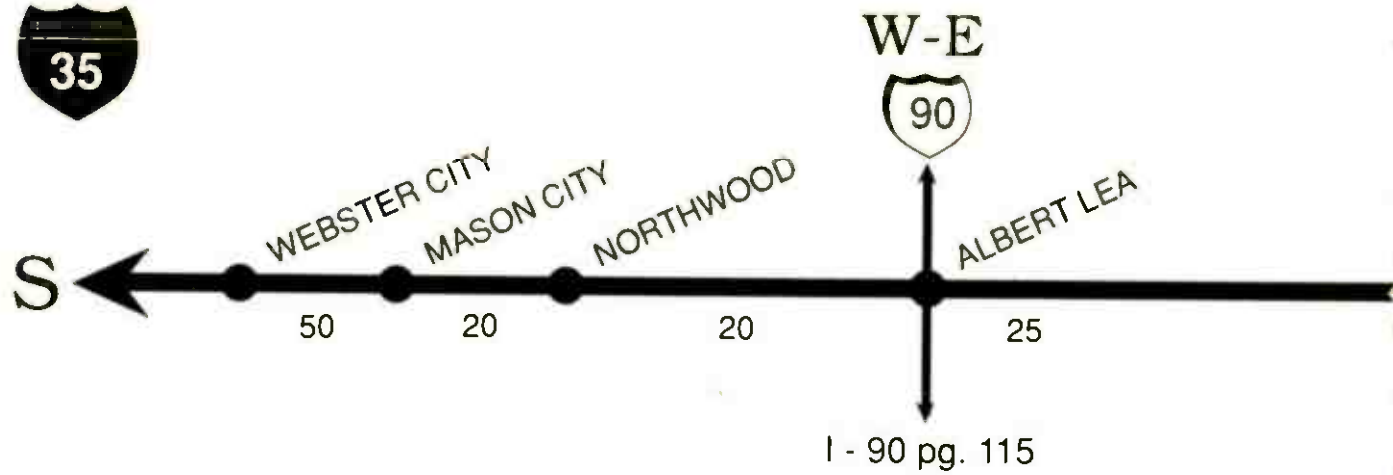

FORMAT TUNE TO	STATION	SIGNAL POWER	TRAFFIC REPORT	NEWS	SPECIAL PROGRAMMING
CONTINUATION OF WEBSTER CITY AREA					
TOP40	96.9 KRIT	III			News 12N, 3, 5pm; C. Kasem Su 2pm; Area Cash Grain Bids M-F 9:50am, 12:25, 5:50pm
TOP40	105.7 KOKZ	III			Morn. Humor
TOP40	107.9 KFMW	III			AOR; CLASSIC ROCK; Morn. Humor
	92.1 KFDC	II			
E Z	95.3 KIFG	II			Farm Reports; Talk Shows; Spts. ; Stk. Mkt.
	90.9 KUNI	III			NPR; APR; ECLECTIC; News: W.E. Sa 7-9am, Su 7-8am; MonitoRadio Su 6-7am
	91.1 KTPR	III			NPR; JAZZ; NEWS
+++	101.9 KNWS	III			Insight for Living M-F 9am & 9pm; Focus on the Family M-F 10am & 9:30pm
MASON CITY AREA					
Adult	106.1 KLSS	III			News 11:55am, 12:55pm; Morn. Humor; Farm Markets; Spts. ; Movie/Album Reviews
TOP40	93.5 KNIQ	II			
OLDIES	102.3 KIOW	II			ADULT POPULAR; COUNTRY; Farm Markets; Live Interv. Shows; Hrly Updates - Ag. Prices
Lite Hits	103.1 KLKK	II			Morn. Humor
E Z	97.9 KCMR	II			Memory Makers Nostalgia M-F 10am-12N; Christian Music F 10pm-12M; Sinatra Tu 9pm
	91.5 KUNY	III			NPR; APR; ECLECTIC; News: W.E. Sa 7-9am, Su 7-8am; MonitoRadio Su 6-7am
NORTHWOOD					
ek-lek-tik	102.7 KPLW	II			Polka & Waltz Su 6-7:30pm; Grain & Hog Markets M-F 9am, 2:30pm