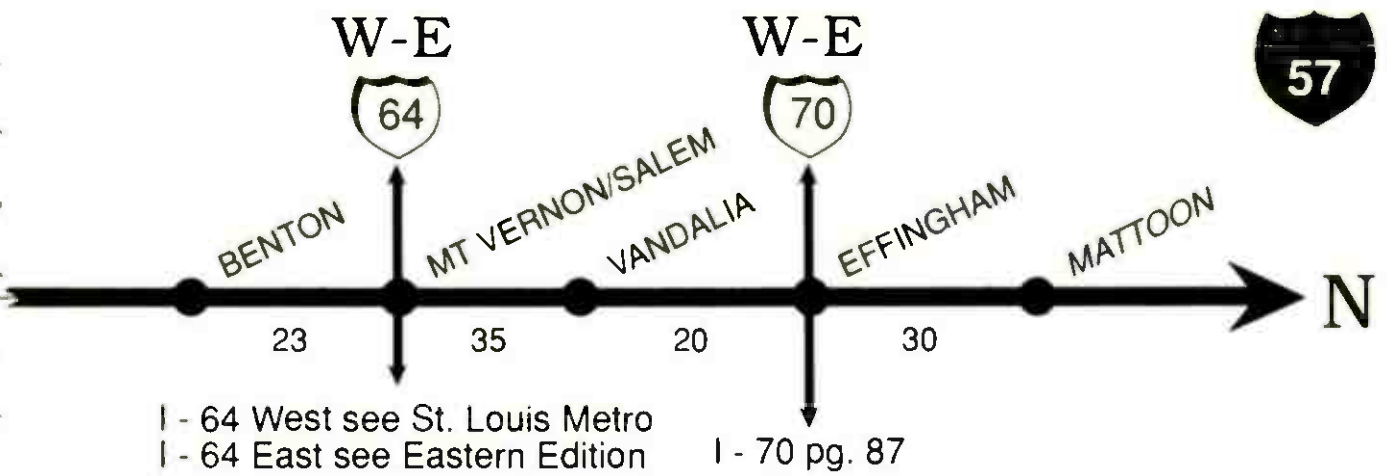

24

18

I - 55 pg. 74

See Eastern Edition

FORMAT TUNE TO	STATION	SIGNAL POWER	TRAFFIC REPORT	NEWS	SPECIAL PROGRAMMING
<b>FARTHER SOUTH SEE I-55 PAGE 74</b>					
<b>CAIRO AREA</b>					
Adult	95.9	WYMC			
Adult	100.7	KGMO			Morn. Humor
TOP40	96.9	WDDJ			Morn. Humor
	98.3	WRIK			TOP 40
	93.3	WKYQ			
	94.7	WXID			Morn. Humor; Stk. Mkt 5:15pm; Spts.: High School, U. of Kentucky
	102.9	KEZS			Paul Harvey 5:30, 7:30, 11:30am; Spts.: Cardinals, S.E. MO Basketball
E * Z	105.5	WREZ			
	90.9	KRCU			NPR; News on the hour; Missouri State U.
TRIST	960	KZIM			
<b>ANNA</b>					
	92.7	WRAJ			Farm Reports 6:05, 6:25am, 12:15, 1:06, 2:15pm; Amer. Ctry. Ctdwn. Su 7:30am
<b>MARION AREA</b>					
TOP40	101.5	WCIL			Morn. Humor; Casey Kasem Top 40 Su 10am; Jesus Solid Rock Su 9:30pm
	104.9	WTAO			News 12N; Rock Quiz M-F 7:25pm & 11:25pm; 60's at 6 M-F 6-7pm
	107.3	WDDD			Morn. Humor; American Country Ctdwn. Su 1-5pm