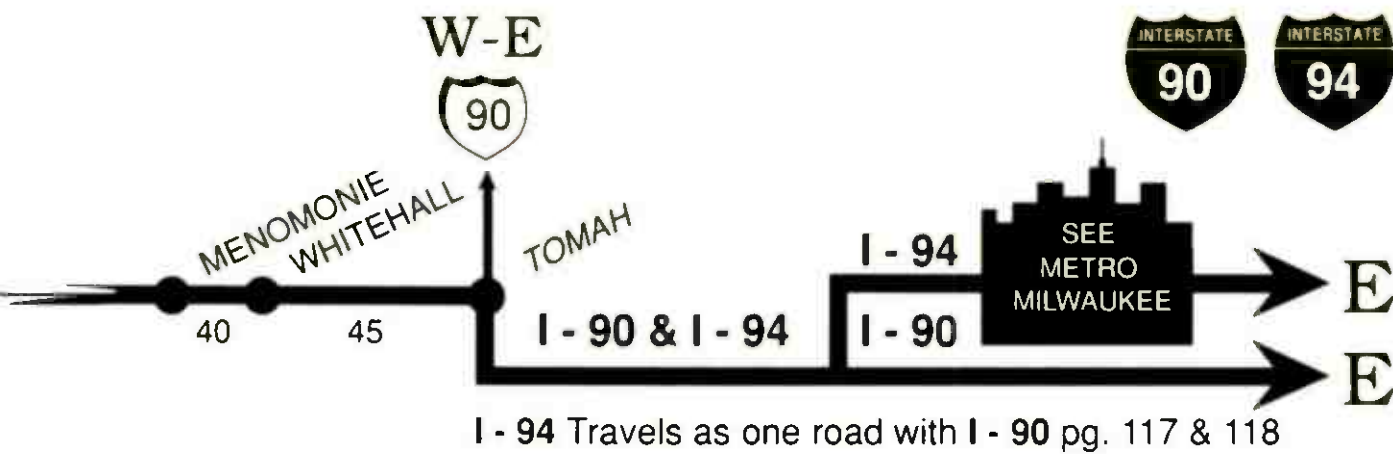

FORMAT TUNE TO	STATION	SIGNAL POWER	TRAFFIC REPORT	NEWS	SPECIAL PROGRAMMING
Adult	97.7 WAQE	|||			Spts. AM & PM drives; Local Spts.; Fishing Conditions; Agri. Reports
Adult	105.5 WCFW	||			
TOP40	94.1 WIAL	|||			News 12N
TOP40	100.7 WBIZ	|||			ADULT POPULAR; AOR; Rick Dee's Weekly Top 40 Su 7-11am; Spts.: Packers
	96.3 WJMC	|||			
	104.5 WAXX	|||			Farm M-F 5-7am; P. Harvey M-F 7:55am. 12N, 3:55pm; Music Ctdwn. Su 12N-3pm
OLDIES	92.1 WMEQ	||			Dick Bartley Oldies Sa 6-11pm; Spts.: Packers
	89.7 WUEC	||			NPR; NEWS: M.E. 5-8am. W.E. Sa 10am-12N: Student Programs
	90.7 WVSS	|			NPR; NEWS: W.E. Sa 10am-12N. ATC Sa & Su 4-5pm; Folk Sa 7-9am, Su 5-8pm
ek-lek-tik	88.3 WHWC	|||			NPR; APR; TALK; INFORMATION; News: W.E. Sa 7-10am. ATC Sa 4-6pm, Su 4-5pm
+++	103.7 WWIB	|||			CONTEMPORARY CHRISTIAN; EZ; NEWS; TALK; Agri. Reports; Spts.
WHITEHALL AREA					
	102.3 WHTL	||			
Life Hits	99.7 WWIS	||			OLDIES
FARTHER EAST REFER TO I-90 PAGE 117