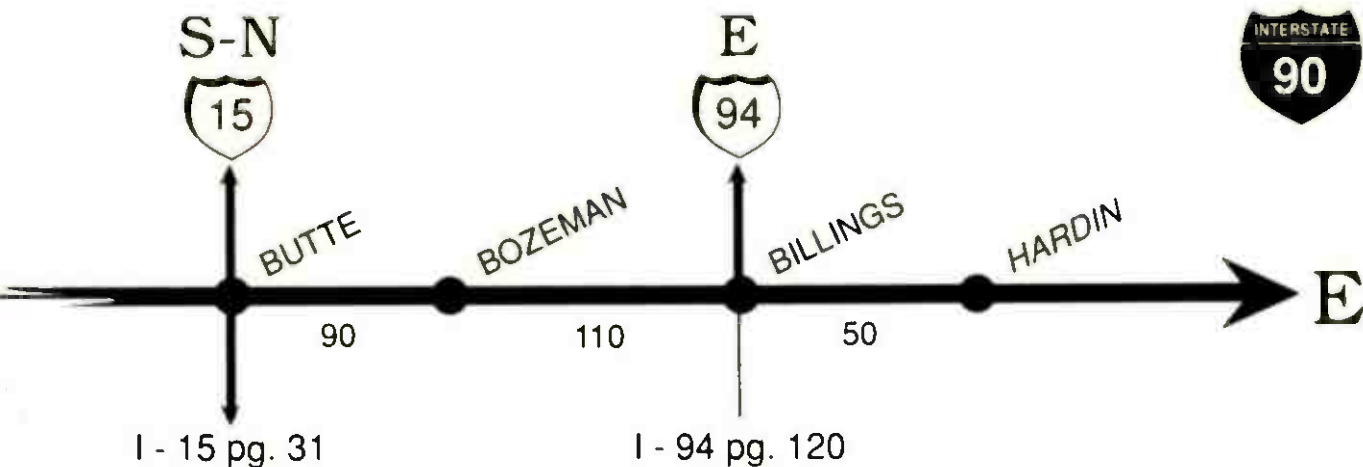

FORMAT TUNE TO	STATION	SIGNAL POWER	TRAFFIC REPORT	NEWS	SPECIAL PROGRAMMING
TOP40	95.5 KQUY	III			Amer. Top 40 Sa 10am-2pm; Flashback Su 6-8pm; C. Kasem Top 40 Su 10am-2pm
	97.7 KGLM	II			
+++	92.7 KJLF	I			Focus on the Family M-F 11:30am; Chapel of the Air M-F 8:15am, 9:15pm, Sa 6:45am
BOZEMAN AREA					
Adult Pop	95.1 KUUB	III			CLASSIC ROCK; News 6am, 4pm; NFL Trivia; Hollywood Minute
TOP40	93.7 KBOZ	III			Morn. Humor; Listener Contests
	97.5 KYBS	III			News 7:08, 8:08am
E Z	96.7 KGVW	II			
ek-lek-tik	91.9 KGLT	II			ROCK; OLDIES; CTRY.; JAZZ; BLUES; CLASSICAL
BILLINGS AREA					
Adult Pop	93.3 KYYA	III			Morn. Humor; Casey Kasem Top 40 Su 6-10pm; Best of the Morning Zoo Sa 7-9am
TOP40	97.1 KZLS	III			
	94.1 KRKX	III			
	102.9 KCTR	III			Morn. Humor
OLDIES	95.5 KKUL	III			Morn. Humor
Lite Hits	98.5 KIDX	III			LITE ROCK; Loveline with Becky Brown 10pm-12M; Solid Gold Sa 7pm-12M
E Z	103.7 KOHZ	III			ADULT POPULAR; Stk. Mkt.
	91.7 KEMC	III			NPR; APR; Prairie Home Companion Su 6pm