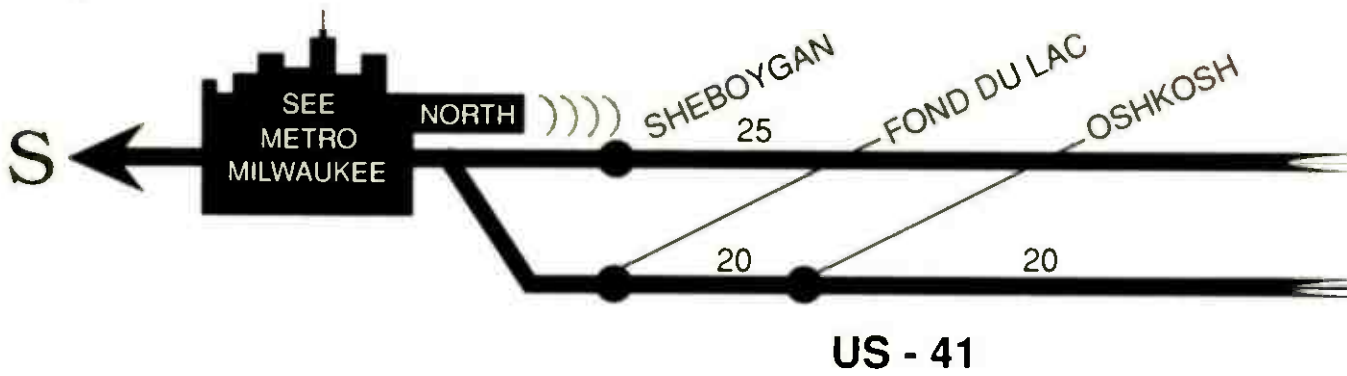

FORMAT TUNE TO	STATION	SIGNAL POWER	TRAFFIC REPORT	NEWS	SPECIAL PROGRAMMING
FOND DU LAC AREA (US 41)					
	107.1	WFON	||		
ek-lek-tik	96.1	WYUR	||		Stk. Mkt. 7:12am, 5pm
SHEBOYGAN AREA (I-43)					
	97.7	WWJR	||		CLASSIC ROCK; OLDIES; News 12N
	103.1	WKTT	||		Morn. Humor; Farm News 5-6am; Amer. Ctry. Ctdwn. Su; Back 40 Ctdwn. Su
OSHKOSH (US 41)					
	103.9	WMGV	||		
	96.7	WUSW	||		Morn. Humor
	102.3	WISS	||		Stk. Mkt. 12:20, 4, 5:20pm; Farm News 5-9am; 50's, 60's Music Sa 5-7pm
	90.3	WRST	|		U. of Wisconsin at Oshkosh
MANITOWOC					
	102.3	WQTC	||		CLASSIC ROCK; OLDIES; Supergold Sa, Su 7pm-12M; Spts.: Two Rvrs, Raiders, Bb, Fb
	92.1	WLTU	||		
E * Z	107.5	WTRW	||		
APPLETON AREA (US 41)					
	93.5	WOZZ	|||		Morn. Humor
	105.7	WAPL	|||