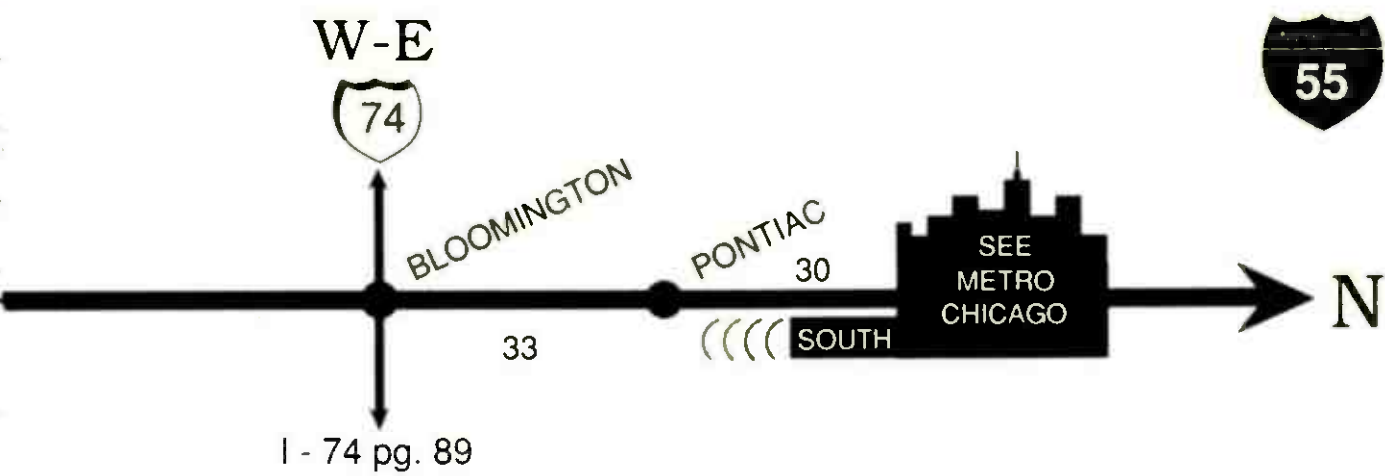

S ←

SPRINGFIELD

LINCOLN

30

32

Traveling East of Decatur  
See I - 57 pg. 80

FORMAT TUNE TO	STATION	SIGNAL POWER	TRAFFIC REPORT	NEWS	SPECIAL PROGRAMMING
<b>CONTINUATION OF SPRINGFIELD AREA</b>					
	104.5	WFMB			Morn. Humor; Farm Markets
	101.9	WVEM			Morn. Humor; Big Band Weekends; Jazz Sa PM; Springfield Cardinal Baseball
	91.9	WSSU			NPR; APR; JAZZ M-F 10pm-12M, Sa 8pm-12M; W.E. Sa & Su 7-9am, ATC 4-5pm
ek-lek-tik	88.3	WQNA			News 9am, 3pm
+++	97.7	WLUJ			Prime Time America; Focus on the Family; Open Line: Money Matters
	1240	WTAX			
<b>LINCOLN AREA</b>					
	100.1	WESZ			
E * Z	95.9	WHOW			Morn. Humor; Farm Reports; Stk. Mkt.: Spts.; Documentaries
<b>BLOOMINGTON AREA</b>					
	95.5	WGLO			Morn. Humor; Supergold Sa & Su 6pm-1am
	96.7	WIHN			
TOP40	93.3	WKZW			
TOP40	101.5	WBNQ			Morn. Humor; Casey Kasem Top 40: Hit Music USA
	105.7	WWCT			ADULT ROCK; CLASSIC ROCK; Morn. Humor; Stk. Mkt. M-F 4:20pm
E * Z	106.9	WSWT			News 12N; Stk. Mkt. hourly 9am-5pm
	90.9	WILL			APR; JAZZ Sa 7pm-5am; Classics by Request Sa 8am-12N; Opera Sa 12:30pm