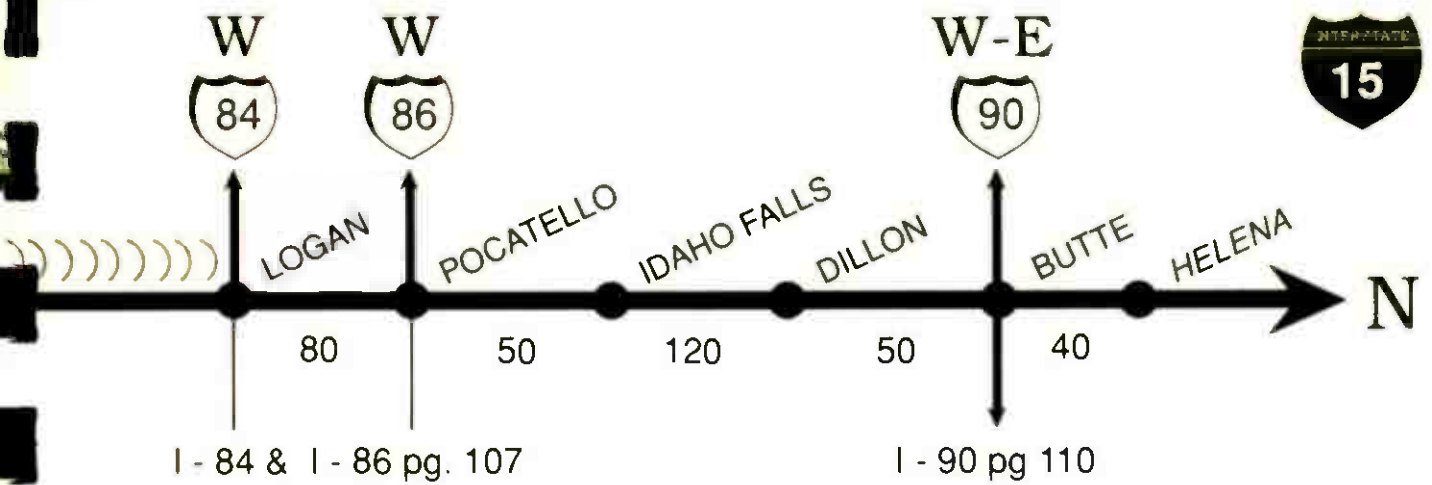

FORMAT TUNE TO	STATION	SIGNAL POWER	TRAFFIC REPORT	NEWS	SPECIAL PROGRAMMING
102.5	KSEI	|||			Concerts Su 6pm; Pirate Radio Sa 7pm
93.7	KZBQ	|||			Farm Reports 6:15am & 1pm
IDAHO FALLS AREA					
94.3	KADQ	||			News 7, 8am, 12N, 5pm; Agri. News 6:30am; ID Snapshots 12:30pm; ID Outdoors 6:50am
103.3	KFTZ	|||			Morn. Humor
98.1	KRXK	|||			P. Harvey 7:30am, 12N, 5:20pm; Morn. Humor; Spts. 7:45am & 5:45pm
99.1	KUPI	|||			News 12N; P. Harvey 6:55, 7:55am, 11:40pm; Morn. Humor; Farm Reports 6-7am
96.1	KSIF	|||			News 9-10am, 4-5pm; Morn. Humor
100.5	KRIC	|||			NPR; APR; ECLECTIC; News: W.E. Sa 6-8am, 9:30-10:30am, ATC 4-5pm
590	KID	||			News 12N-1pm; Spts CBS; Open Line Idaho M-Su 6pm-3am; R. Limbaugh M-F 10am
DILLON					
98.3	KDBM	||			Farm News 7am, 12N, 5pm; Spts. News 7am, 12N, 5pm; Spts.: U. of MT; Jazz Su AM
BUTTE AREA					
94.1	KOPR	|||			
95.5	KQUY	|||			News 12N; Casey's Top 40 Su 11am-3pm
97.7	KGLM	||			
92.7	KJLF	|			Stk. Mkts; Focus on the Family M-Sa; Youth Talk Su; Chapel of the Air M-Su