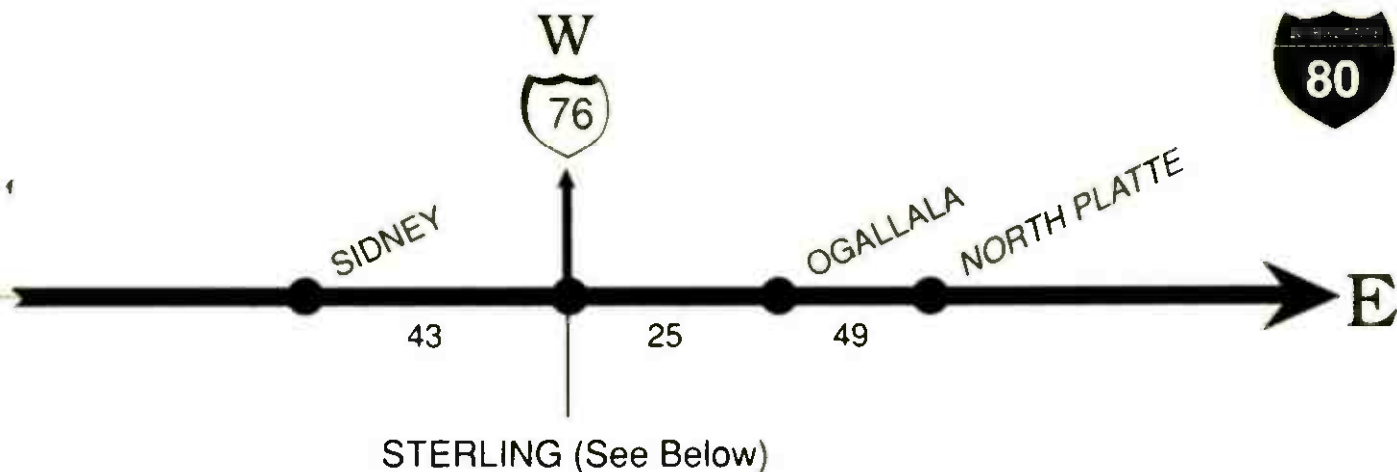

FORMAT TUNE TO	STATION	SIGNAL POWER	TRAFFIC REPORT	NEWS	SPECIAL PROGRAMMING
KIMBALL AREA					
TOP40	92.9 KMOR	III		AM Drive	Casey Kasem; Rick Dee; Artist Information
	94.1 KNEB	III			Paul Harvey 7:35am, 1, 5:15pm; Farm Reports; Spts.
+++	96.9 KCMJ	III			
SIDNEY AREA					
TOP40	102.1 KPNY	III			
	105.9 KAAQ	III			
	98.7 KSID	III			News 12N, 4pm; Morn. Humor; Farm Reports; Spts.
	91.1 KTNE	III			NPR; APR; News W.E. Sa & Su 8-10am, BBC News 12N, 10pm; Jazz Sa 10pm-12M
I-76 SPUR (STERLING AREA)					
	104.7 KNNG	III			News 12N; Market Update 8:45, 9:45am; Ctry. Markets 5:55am
TOP40	105.5 KMXX	II			
FARTHER WEST ON I-76					
SEE DENVER METRO PAGE 142					
OGALLALA					
	99.7 KOGA	III			AM Talk Show 7:40-8am; Spts. Cornhusker Football & Basketball
	106.5 KMCX	III			Morn. Humor; Stk. Mkt.; Farm Reports; Spts.