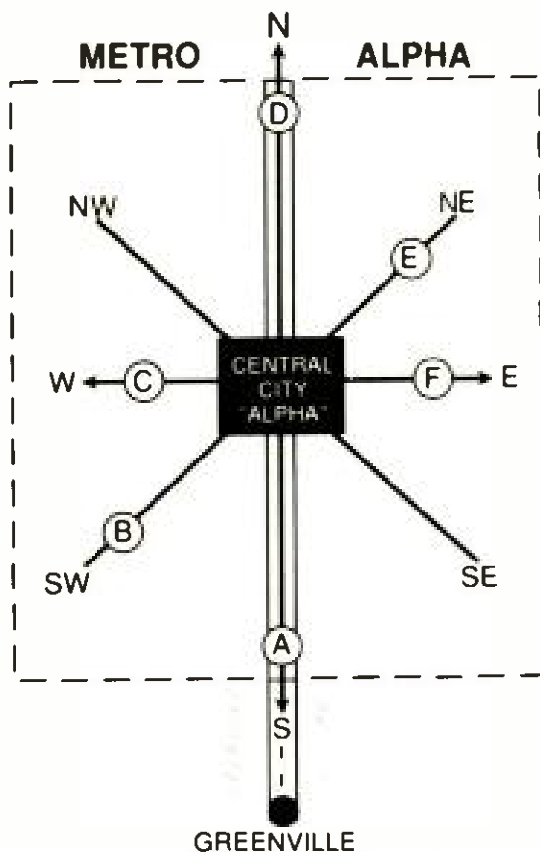

From the road map below notice that as you leave Greenville the signals from Metro Alpha are now reachable. At this point it is advisable to leave the road pages and open to Metro Alpha.

As you enter Metro Alpha from the south you can look for listings of three-bar stations. All three-bar stations from central city and surrounding towns A,B,C,&F should be receivable. Given your location in the very southern section of the metro area, the three-bar stations from towns D&E may have some difficulty being received and it is very unlikely that the two-bar stations will come in from those locations.