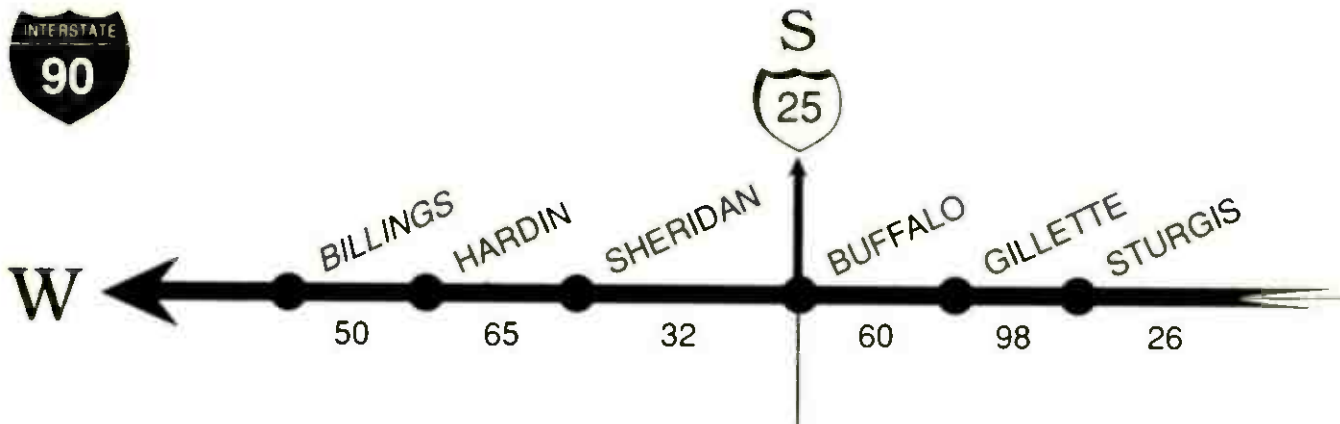

I - 25 pg. 43

FORMAT TUNE TO	STATION	SIGNAL POWER	TRAFFIC REPORT	NEWS	SPECIAL PROGRAMMING
HARDIN AREA					
101.3	KIKC	III			Stk. Mkt. 10:35am, 2:35pm; Agri. Programs; Talk Shows
SHERIDAN					
96.5	KLWD	II			TOP 40
94.9	KROE	III			Morn. Humor
BUFFALO					
92.7	KLGT	II			Casey Kasem Top 40 Su 12N-4pm; Dick Bartley Sa 7pm-12M
GILLETTE					
100.7	KGWY	III			TOP 40; Morn. Humor
96.9	KAML	III			Morn. Humor
STURGIS AREA					
95.1	KSQY	III			
93.1	KRCS	III			Morn. Humor
101.1	KEZV	III			News 12N; Black Hills Forum, Talk Interview Su 8am; D. Clark Rock, Roll, Rem. Su 10am
107.3	KSLT	III			CHRISTIAN MUSIC; Focus on the Family, Living Way, Insight for Living
RAPID CITY					
93.9	KKMK	III			Morn. Humor; Supergold Sa 5pm-12M
100.3	KGGG	III			Morn. Humor; Casey Kasem Sa 7-11pm, Su 9am-1pm