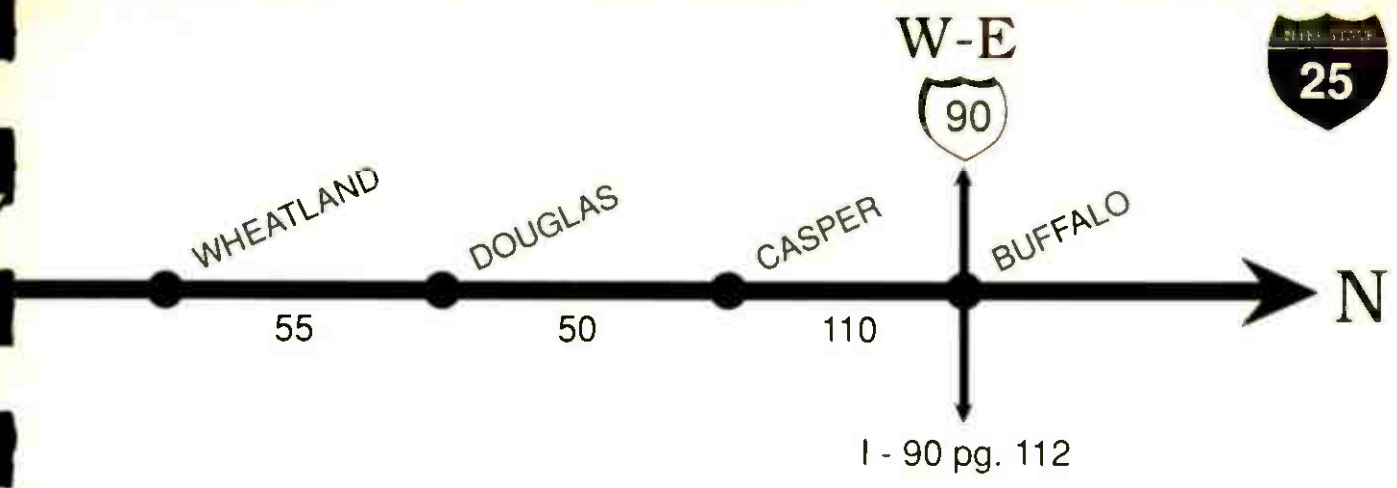

FORMAT TUNE TO	STATION	SIGNAL POWER	TRAFFIC REPORT	NEWS	SPECIAL PROGRAMMING
WHEATLAND					
	101.7 KYCN	||			News 6: 6:30am, 12N, 12:30, 6: 6:30pm
DOUGLAS					
	99.3 KATH	||			
CASPER					
	94.5 KMGW	|||			OLDIES
	95.5 KTRS	|||			American Top 40; Nostalgia Su: KTRS Klassic Trax
	103.7 KQLT	|||			News on the hr. 10am, 12N, 5pm; Hot Wax Weekends Mixed Music Formats
BUFFALO AREA					
	92.7 KLGT	|			Casey Kasem Top 40 Su 12N-4pm; Dick Bartley Sa 7pm-12M
	96.5 KLWD	|||			TOP 40
	100.7 KGWY	|||			TOP 40; Morn. Humor
	94.9 KROE	|||			Morn. Humor
	96.9 KAML	|||			Morn. Humor
SEE I-90 PAGE 112