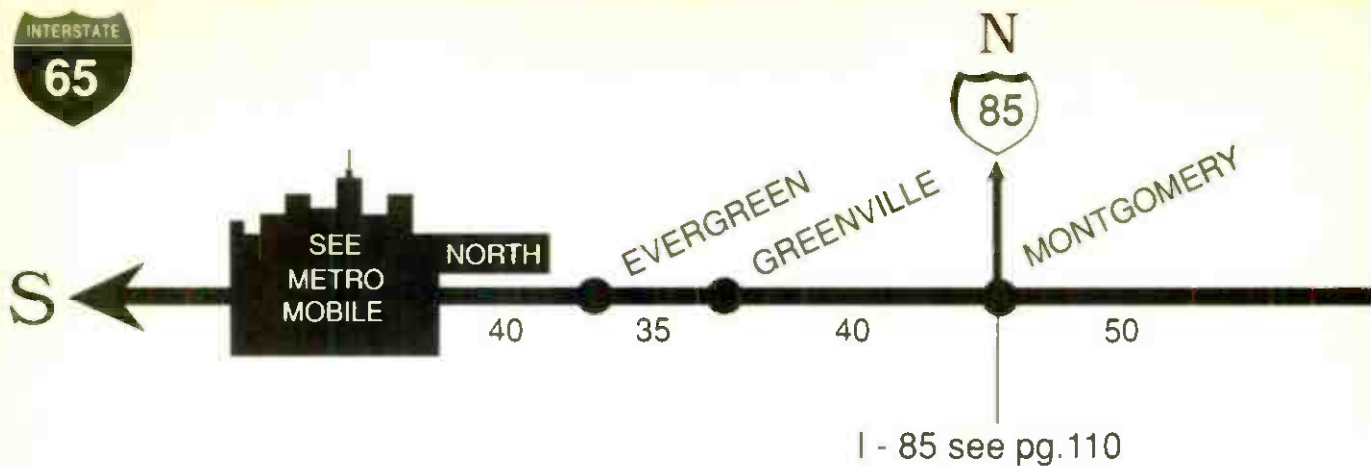

FORMAT TUNE TO	STATION	SIGNAL POWER	TRAFFIC REPORT	NEWS	SPECIAL PROGRAMMING
SEE MOBILE METRO PAGE 200					
EVERGREEN AREA					
TOP 40	98.1	WWSF	|||		
	99.3	WMFC	||		Paul Harvey 7:30am, 12N, 5:10pm
	93.3	WIJK	|||		Morn. Humor; Stk. Mkt. Reports; Spts.; Farm News
GREENVILLE AREA					
	95.9	WKXN	||		Morn. Hum.; P. Harvey News; Spts.: U. of AL Football & Local H.S.; Solid Gold Sa Night
	94.3	WQZX	||		
	105.7	WZHT	|||		
	89.9	WTSU	|||		NPR; EZ; JAZZ; News: W.E. Sa 7-8am, ATC Sa & Su 4-5pm; Opera Sa 12N-3pm
MONTGOMERY AREA					
	103.3	WSYA	|||		OLDIES; News 10:50am, 4:20pm; Spts.: U. of AL; Supergold Sa 6pm-12M; Oldies F 7pm
TOP 40	100.9	WALX	|||		
TOP 40	101.9	WHHY	|||		Morn. Humor
	95.1	WXFX	|||		70's at 7pm; Guide to New Music Su 8pm; The Nevada Smith Affair Su 6-10am
	92.3	WLWI	|||		News 12N; Spts. News 7:10, 8:10am, 4:40, 5:40pm; Ctry. Ctdwn. Su 9am
	98.9	WBAM	|||		Morn. Humor
	90.7	WVAS	|||		News 11am, 3pm; Spts.: Alabama State U.