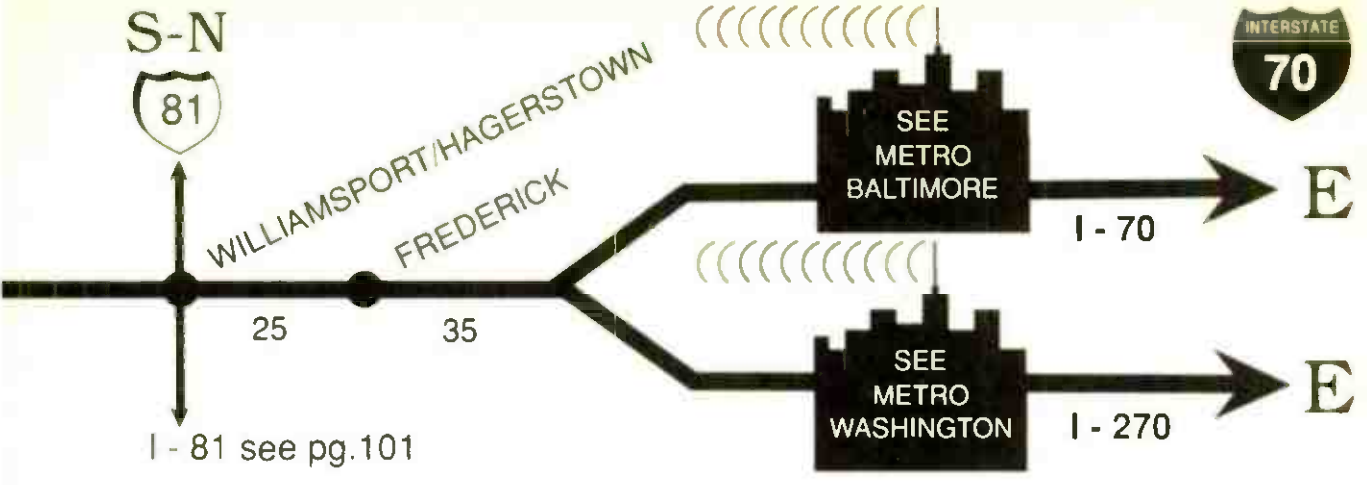

FORMAT TUNE TO	STATION	SIGNAL POWER	TRAFFIC REPORT	NEWS	SPECIAL PROGRAMMING
Adult 106.9	WARX	|||			Jazz Brunch Su 9am-12N; Magic After Dark M-Sa 9pm-12M; Ski Rpts. Thu-Sa 7:45 am
TOP40 95.1	WIKZ	|||			News 11:53am; Christian Contemporary Music Su 7-9am
TOP40 96.7	WQCM	|			
TOP40 97.5	WKMZ	|||			Morn. Humor; Open House Party Sa & Su 7pm-12M
95.9	WYII	||			NBC Morningline Spts. 6:15am, Updates 7:45am; Farm Mkt. Reports 12:50pm
101.5	WAYZ	|||			
102.5	WUSQ	|||			News 12N; Amer. Ctry. Ctdwn. Sa 5-9pm; NASCAR Sa 9-11pm; Midnight CD M-F
E Z 94.3	WKSL	||			RELIGIOUS
E Z 104.7	WWMD	|||			Stock Market 4:45pm
88.9	WVEP	|||			NPR; APR; News: W.E. Sa 8-11am, Su 11am-1pm; Mtn. Stge. Sa 6-8pm, Su 3-5pm
+++ 90.5	WCRH	|||			CHRISTIAN CONTEMPORARY; Insight for Living; Focus on the Family
TRIST 1410	WHAG	|			News also on the 1/2 hour
FREDERICK AREA					
Adult 103.1	WAFY	||			
TOP40 103.9	WZYQ	||			Morn. Humor; Rick Dee's Top 40 Ctdwn. Su 8am-12N
E Z 99.9	WFRE	|||			BIG BAND; LITE HITS; News also on 1/2 hr; Swing Sa 8pm; Special of the Week Su 9am
EAST ON I-70 SEE BALTIMORE METRO PAGE 168					
SOUTHEAST ON I-270 SEE WASHINGTON METRO PAGE 218