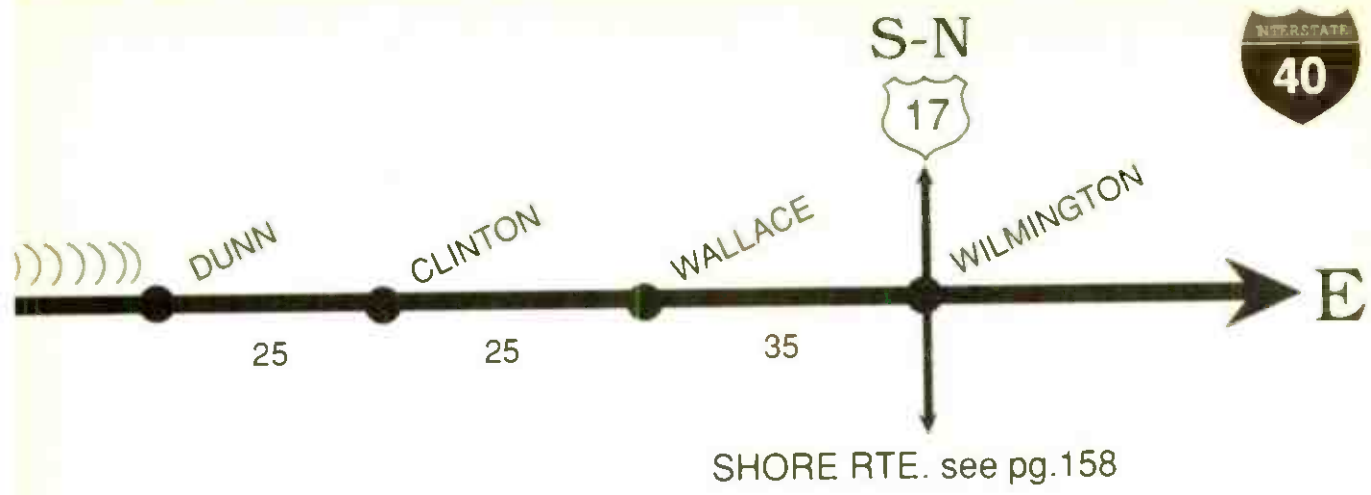

FORMAT TUNE TO	STATION	SIGNAL POWER	TRAFFIC REPORT	NEWS	SPECIAL PROGRAMMING
R&B 102.3	WOKN	II			
E Z 107.9	WNCT	III			News 10, 11am, 3pm; Stk. Mkt. 10:15am, 2:15, 4:15pm; Frank Sinatra Sa 8-10pm
89.1	WFSS	III			NPR; Contemporary Gospel Su 6am-12N; Latin Mus. Sa 10am-12N; Reggae Sa 12N
WALLACE AREA					
Adult 94.3	WZKB	II			News 12N; Beach Music Sa 5-7pm; Christian Rock Su 7-8am & 7-8pm
TOP40 99.1	WZFX	III			R & B; Jazz Styles Su 7pm-12M; Fox Rock F & Sa 7pm-12M
TOP40 99.9	WVBS	III			Office Request Lunch Hour M-F 12N-1pm; Breakfast Club M-F 7-9am
OLDIES 98.7	WKOQ	III			
R&B 101.9	WIKS	III			
89.3	WTEB	III			Craven Community College
WILMINGTON AREA					
Adult 97.3	WMFD	III			JAZZ; Morn. Humor
Adult 102.7	WGNI	III			Morn. Humor
107.5	WSFM	III			ALBUM ROCK; Flashback Su 8pm; Westwood One Presents (Concert) Su 10am
101.3	WWQQ	III			Talk Shows; American Ctry. Ctdwn.; Country-line USA
91.3	WHQR	III			NPR; APR; JAZZ Sa 10:30am-12N, 10pm-12M, Su 10pm-1am; News: W.E. Sa 8-10am
NORTH OR SOUTH ON US 17 SEE PAGE 158