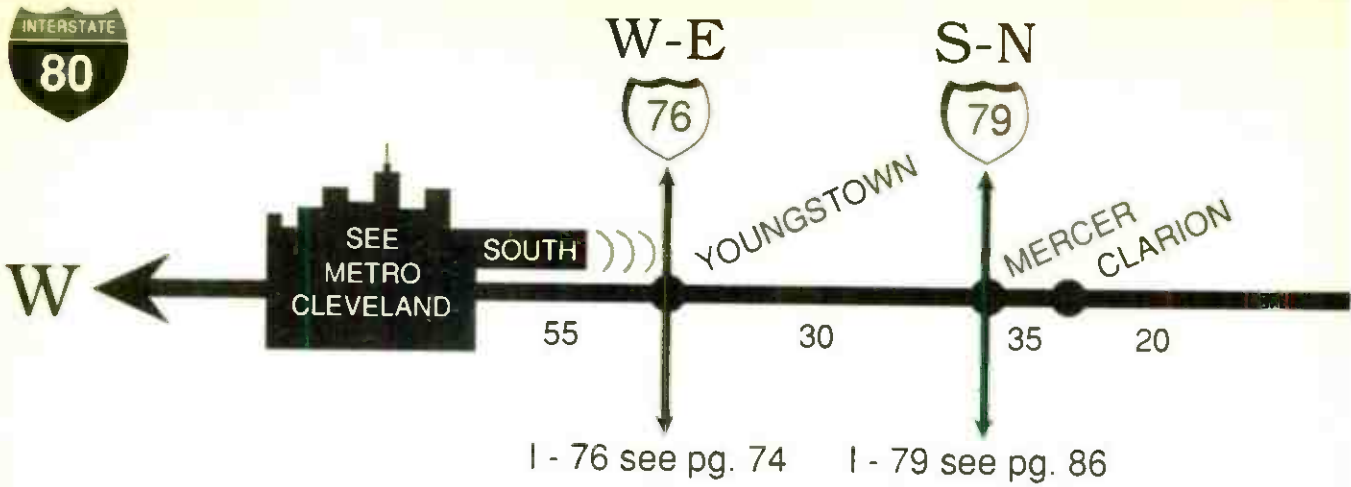

FORMAT	TUNE TO	STATION	SIGNAL POWER	TRAFFIC REPORT	NEWS	SPECIAL PROGRAMMING
<b>SEE CLEVELAND METRO PAGE 182</b>						
<b>YOUNGSTOWN AREA</b>						
Adult	98.9	WKBN	III			
Adult	102.9	WYFM	III			Morn. Humor
TOP40	101.1	WHOT	III			
	95.1	WRKU	III			CLASSIC ROCK; Morn. Humor
	106.1	WNCD	II			CLASSIC ROCK; Morn. Humor; New Age Su 6-8am
	105.1	WQXK	III			Morn. Humor; Top 9 at 9pm M-F
OLDIES	93.3	WBBG	III			
E Z	95.9	WOJY	II			
	88.5	WYSU	III			NPR; APR; JAZZ; News: W.E. Sa & Su 8-10am, ATC 5-6pm; Mktp. M-F 6:30-7pm
REST	570	WKBN	II			News also on the 1/2 hr; Stk. Mkt. :27 during AM Drive. 12N. 5pm; Spts.: CBS, Steelers
REST	1240	WBBW	I			NEWS; SPTS.: Cavaliers, Browns, Indians, 49ers, Pengns.; Mkts. AM Drive, :24 12N, 5pm
<b>MERCER AREA</b>						
Adult	99.3	WFRA	II			OLDIES; News 12N, 3pm; Morn. Humor; Stk. Mkt.; Spts.
Adult	106.7	WWKS	III			Morn. Humor; Legendary Lunch M-F 12N-1pm
Adult	107.1	WEXC	II			OLDIES
	98.5	WRJS	III			News 12N, 3pm; Farm Show