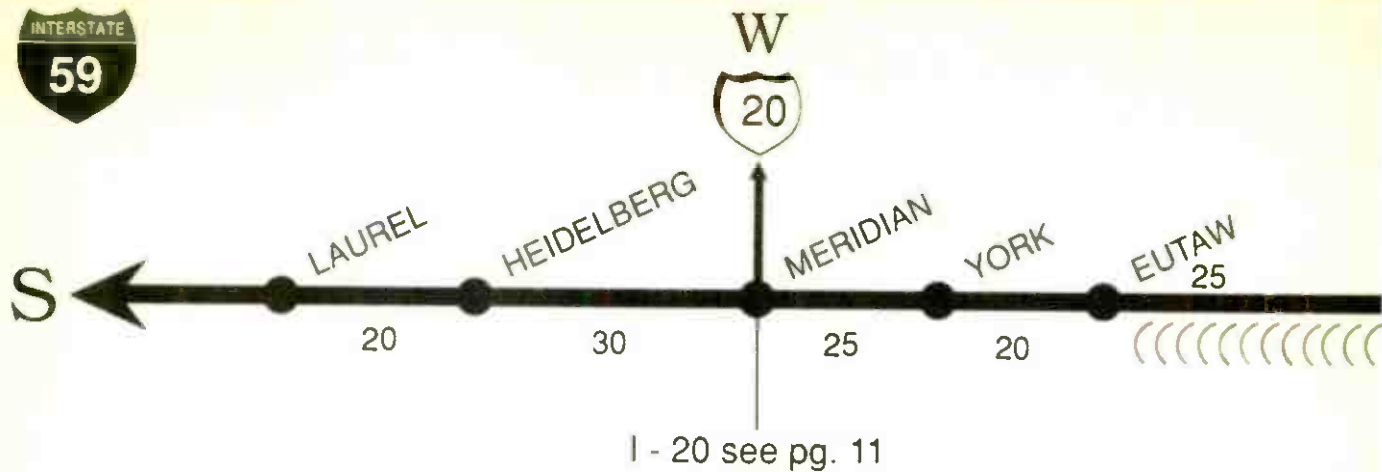

FORMAT TUNE TO	STATION	SIGNAL POWER	TRAFFIC REPORT	NEWS	SPECIAL PROGRAMMING
CONTINUATION OF LAUREL AREA					
	95.9 WBBN	|||			Farm Markets M-F 12:30pm; Spts. News each newscast
	101.7 WKNZ	||			News 12N; Spts. News; Listener Contests
	102.5 WJKX	|||			
	107.5 WMJW	|||			News 6, 7am; Solid Gold Sunday all oldies
HEIDELBERG AREA					
	99.3 WEEZ	||			
	98.3 WYKK	||			
	93.5 WIZK	||			Spts. News; Morn. Humor
MERIDIAN AREA					
	101.3 WJDQ	|||			News 12N; Lunchtime at the Oldies M-F 12N; C. Kasem Sa 6pm
	92.5 WQST	|||			Amer. Ctry. Ctdwn. Su 12N-4pm; NASCAR Ctry. Sa 11pm-12M
	95.1 WZMP	|||			
	97.1 WOKK	|||			News 12N; Paul Harvey
	106.3 WMYQ	|			
	88.1 WMAW	|||			NPR; APR; News: W.E. Sa & Su 8-11am, ATC 5-6pm; Marketplace M-F 6:30-7pm