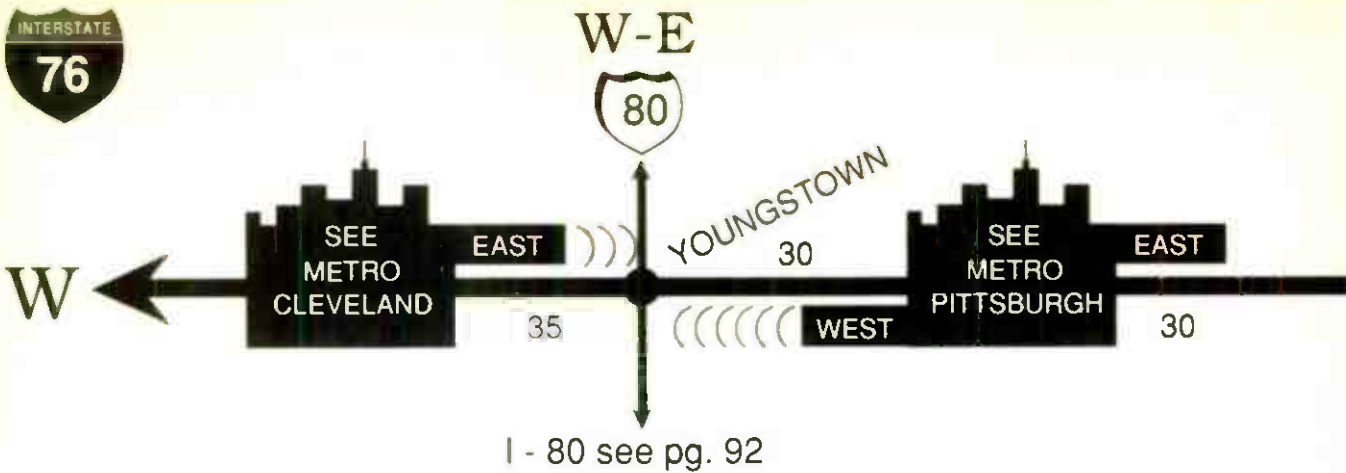

PETOSKEY

CHEBOYGAN/ST. IGNACE

SAULT STE. MARIE

30

50

N

US - 2 Spur See Below

FORMAT TUNE TO	STATION	SIGNAL POWER	TRAFFIC REPORT	NEWS	SPECIAL PROGRAMMING
105.1	WGFM	III			News 12N; Morn. Humor
102.9	WMKC	III			
<b>US 2 SPUR WEST</b>					
<b>NEWBERRY AREA</b>					
93.5	WNBY	II			<b>TOP 40</b> ; Paul Harvey 8:30am, 12N, 3pm; Spts: Tigers; Oldies Sa & Su PM
97.9	WUPQ	III			Some Ctry. Music; Snow Mobile Rprt. M-Sa 8:45am; AAA Road Rprt. 7:35, 8:35am
<b>ESCANABA AREA</b>					
<b>TOP 40</b> 97.1	WGLQ	III			Amer. Top 40 Sa 9am-1pm; Supergold Sa 7pm-12M; Hangin' with Hollywood Su 7pm
104.7	WYKX	III			Morn. Humor; Farm Reports
103.3	WFXD	III			News also on the 1/2 hour; Morn. Humor
90.1	WNMU	III			<b>NPR; APR</b> ; News: W.E. Sa & Su 8-10am; MntRadio. M-Su 5-6am; Med. Meet Sa 10am
<b>FATHER WEST ON US 2 SEE WESTERN EDITION</b>					
<b>SAULT STE. MARIE AREA</b>					
101.3	WSUE	III			
<b>TOP 40</b> 99.5	WYSS	III			News 12:20pm; C. Kasem Top 40 Su 12N-4pm; Amer. Top 40 Su 6-10am
104.3	CJQM	III			
100.5	CHAS	III			
98.3	WCMZ	I			<b>NPR</b> ; News: W.E. Sa 8-9am. Su 8-10am; Mktplace M-F 6:30-7pm; Piano Jazz Sa 3pm