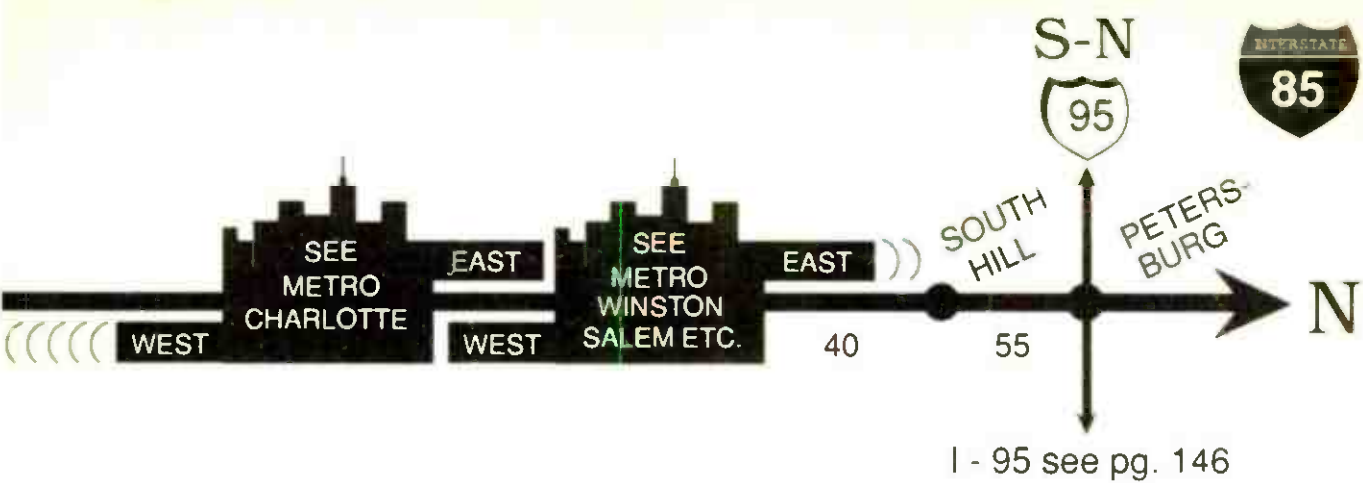

FORMAT TUNE TO	STATION	SIGNAL POWER	TRAFFIC REPORT	NEWS	SPECIAL PROGRAMMING
E * Z	94.5 WMUU	III			CLASSICAL M-F 2-3, 7:30-10pm, Su 2-3pm; RELIGIOUS M-F 12M-5am; Stk. Mkt. hrly.
	90.1 WEPR	III			NPR; News: W.E. Sa 10am-12N; Prairie Home Comp. Sa 6pm; Radio Read. M-F 8am
+++	89.3 WLFJ	III			News 12N, 3pm; Morn. Humor
TR:ST	1330 WFBC	II			News also on the 1/2 hr. 6-7pm; Spts.: Clem- son U; Sportsline M-F 5-6pm

SPARTANBURG AREA

Adult Op	102.5 WMYI	III			
	105.3 WAGI	III			Gospel Evenings
E * Z	98.9 WSPA	III			News 11am, 1, 3pm; Stk.Mkt. 12:15, 5:15pm; Health Tips 10:15am; Weekly Special Sa 7pm
	93.3 WBBO	III			News 12:45pm; Stk.Mkt. 7:15pm; Spts. Minute 7:15, 8:15am, 4:15, 5:15pm
+++	91.1 WYFG	III			
+++	106.9 WMIT	III			
TR:ST	910 WORD	II			News also on the 1/2 hr. 6-7pm; Spts.: Clem- son U.; Sportsline M-F 5-6pm

SEE CHARLOTTE METRO PAGE 176

SEE WINSTON-SALEM/RALEIGH/DURHAM PAGE 220

SOUTH HILL AREA

	104.7 WSVS	III			Stk.Mkt. 12N, 6pm; Spts.News AM Drive; Farm Mkt. Reports 6am. 12N: Gospel Su AM
	105.5 WSHV	II			

FARTHER NORTH SEE I-95 PAGE 146