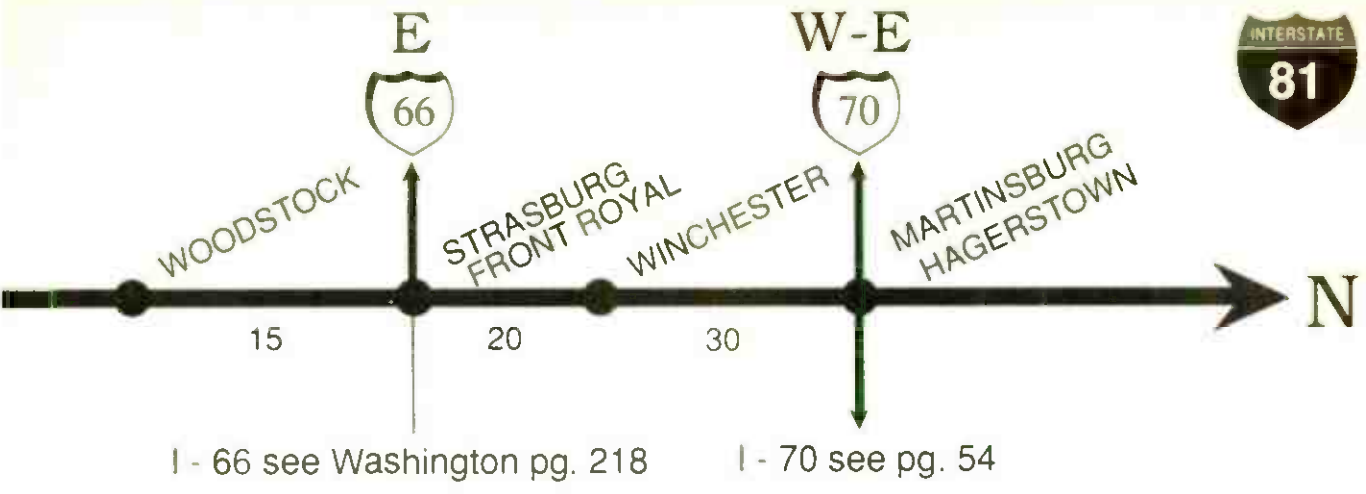

FORMAT TUNE TO	STATION	SIGNAL POWER	TRAFFIC REPORT	NEWS	SPECIAL PROGRAMMING
E * Z	95.9 WAZR	||			RELIGIOUS
+++	103.9 WYFT	||			Insight for Living M-F 10:30am; Questions and Answers Sa 12:30pm
STRASBURG/FRONT ROYAL AREA					
	95.3 WFTR	||			Talknet Su-F 7pm-1am; Radio Kandy Sa 5-7pm; Rock & Roll Oldies Sa 7pm-12M
	104.9 WESI	||			Ctdwn. America Su 10am-2pm; National Mus. Survey Sa 9am-12N; Oldies Su 6-11pm
TOP40	99.3 WFQX	||			
	107.7 WMJR	|||			News 12N; Solid Gold Sa 7pm-12M; Req. Su 7pm-12M; Solid Gold Scrapbook Su 9am
WINCHESTER AREA					
	92.5 WINC	|||			Morn. Humor; Spts.: U. of VA Football/Basketball
	98.3 WXVA	||			
	105.5 WAPP	||			
	102.5 WUSQ	|||			News 12N; Amer. Ctry. Ctdwn. Sa 5-9pm; Nascar Ctry. Sa 9-11pm; Midnight CD M-F
+++	91.3 WTRM	|||			
MARTINSBURG/HAGERSTOWN AREA					
	106.9 WARX	|||			Jazz Brunch Su 9am-12N; Magic After Dark M-Sa 9pm-12M; Ski Rpts. Thu-Sa 7:45am
TOP40	96.7 WQCM	|			
TOP40	97.5 WKMZ	|||			Morn. Humor; Open House Party Sa & Su 7pm-12M
MARTINSBURG/HAGERSTOWN CONTINUED NEXT PAGE