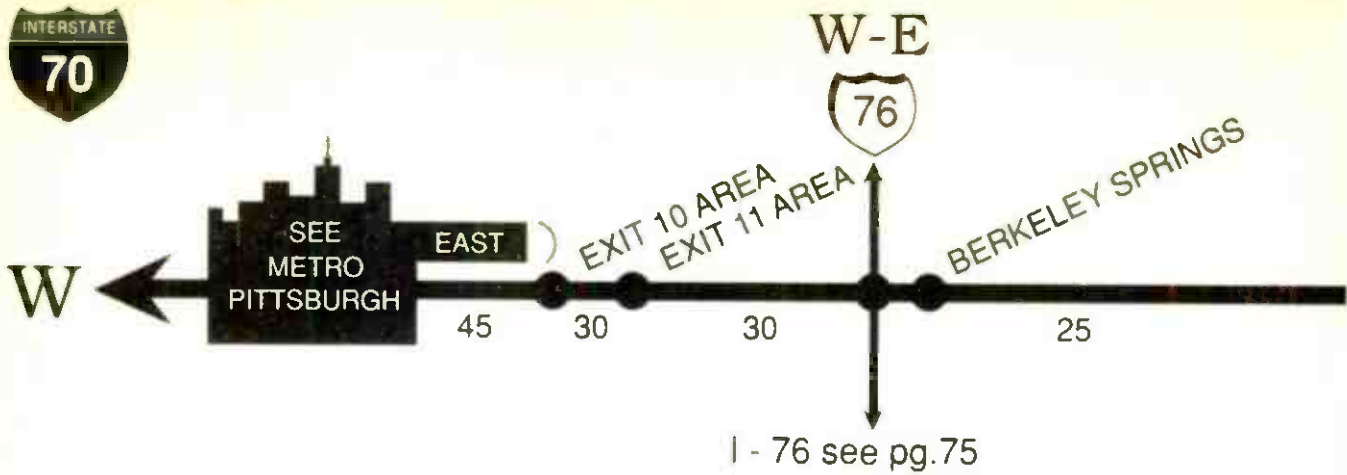

FORMAT TUNE TO	STATION	SIGNAL POWER	TRAFFIC REPORT	NEWS	SPECIAL PROGRAMMING
SEE PITTSBURGH METRO PAGE 214					
EXIT 10 AREA					
95.5	WKYE	III			CLASSIC ROCK; Morn. Humor; News 12N; Flashback F 10pm; Solid Gold Sa 7pm
96.5	WKQS	III			OLDIES
97.7	WVSC	II			TOP 40; News 12N; Morn. Humor
E Z 101.7	WYSN	II			Morn. Humor; Stk. Mkt. 4:50, 5:50pm
EXIT 11 AREA					
107.5	WAYC	II			News 3:57, 4:57pm
TOP 40 106.1	WKGO	III			
100.9	WRAX	II			Spts.: High School, Pirates, NASCAR Races; Route 101 Bluegrass daily
104.3	WSKE	II			Paul Harvey M-Sa 8:30am, 12N, M-F 4:35pm; Howard Cosell 8:20am, 5:20pm
105.3	WFRB	III			
E Z 98.1	WFBG	III			
BERKELEY SPRINGS					
93.5	WCST	I			Spts.: Redskins, W. VA U., Maryland Football Sa, High School Football Friday PM
WILLIAMSPORT/HAGERSTOWN AREA					
92.1	WGLL	II			News 12N, 3pm; Supergold F & Sa 7pm-12M; Live ... 60's Su 9am-12N; Big Band Su 6pm
92.5	WINC	III			Morn. Humor; Spts.: U. of VA Football/Basketball