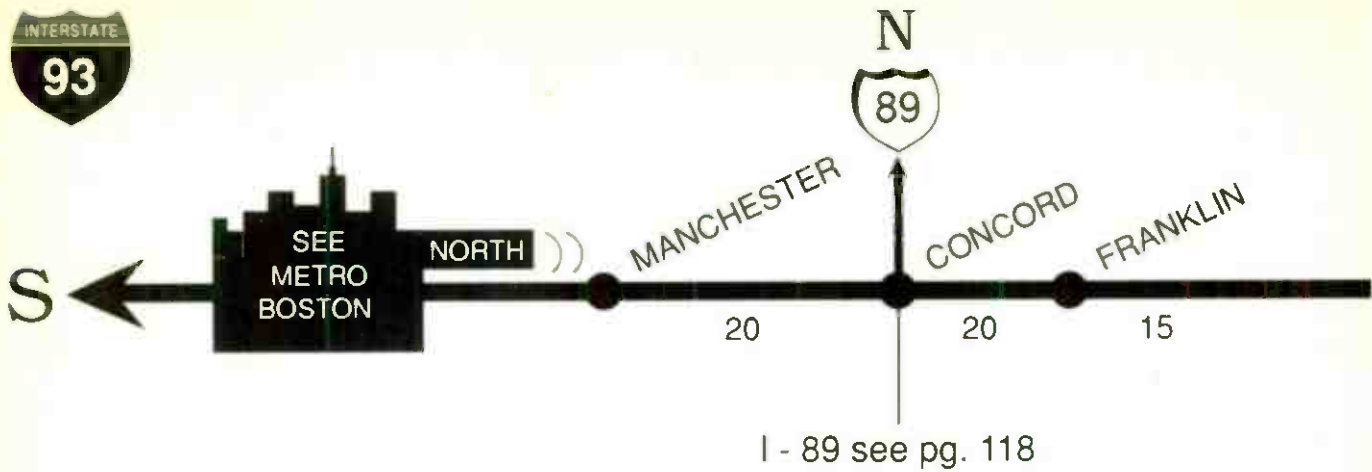

I - 89 see pg. 118

FORMAT TUNE TO	STATION	SIGNAL POWER	TRAFFIC REPORT	NEWS	SPECIAL PROGRAMMING
SEE BOSTON METRO PAGE 172					
MANCHESTER AREA					
95.7	WZID	III			Stk. Mkt. 7:30am, 12N, 5pm; Spts. News :15 & :45 AM Drive; Eye on NH Su 6:45am
106.3	WHOB	II			
107.1	WERZ	II			News 2:50pm; Morn. Humor
100.3	WHEB	III			Rockline M 11:30pm-1am; In the Studio Su 8-9pm; Concert Series Su 9pm
101.1	WGIR	III			Block Prty. F 6pm-Su 7pm; In Concert Sa 10:30pm; Wax Mus. (Oldies) Su 8am-12N
97.5	WOKQ	III			News 6-7am, 12N-1pm; Morn. Humor
610	WGIR	II			NEWS; Stk. Mkt. :15 6, 7, 8:40am, 4:50, 5:23pm; Spts.: Patriots, Celtics
CONCORD AREA					
102.3	WKXL	II			Stk. Mkt. 5:23pm; Spts.: Bruins, Red Sox, U. of NH, Local; Coffee Chat M-F 8:40-9am
105.5	WJYY	II			News 12N; Stk. Mkt. 12N, 5:30pm; Dateline People Su 8:30am; Undercurrents Su 7:30am
99.1	WNNH	II			Morn. Humor; Cruisin' America with Cousin Brucie Su 9pm
89.1	WEVO	III			NPR; APR; NEWS; Jazz 7-11pm; Fresh Air M-F 4-5pm; Af. Pop Sa 6-7pm; Folk Sa 7pm
FRANKLIN AREA					
94.1	WFTN	II			P. Harvey 8:35am, 12:06, 5:20pm; Nat'l Mus. Surv. Sa 9am-12N; Oldies Sa 7pm-2am
98.3	WLNH	II			News 12N; Morn. Humor; Ski Reports; Summer Recreation Reports
104.9	WLKZ	II			Morn. Humor