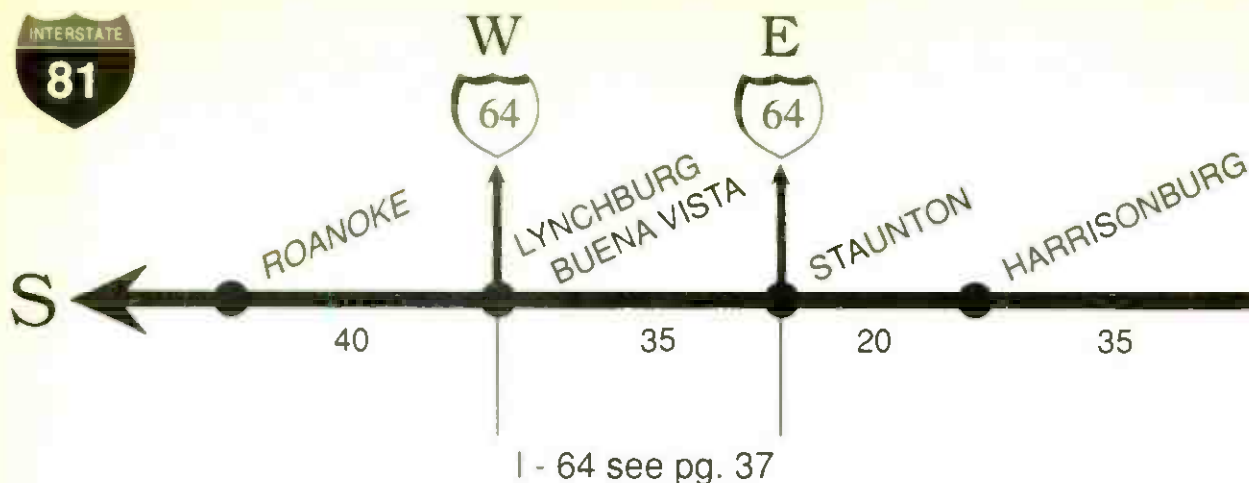

FORMAT TUNE TO	STATION	SIGNAL POWER	TRAFFIC REPORT	NEWS	SPECIAL PROGRAMMING
LYNCHBURG/BUENA VISTA AREA					
	96.7 WREL	||			
	107.9 WYYD	|||			House Party Sa 8-10pm; Amer. Ctry. Ctdwn. Su 8pm-12M; NASCAR Live Tu 7pm
++	88.3 WRVL	|||			Insight for Living 10am; Focus on the Family 1:30pm
STAUNTON AREA					
TOP40	93.5 WSGM	||			ADULT POPULAR; Stk. Mkt. 5:30pm; Spts. News 8:15am, 5:15pm; Consum. Rprt. 11am
	105.5 WSKO	||			News also on the 1/2 hr.; Spts. News M-F 7:45, 8:45am; Business Report M-F 5:45pm
OLDIES	99.7 WANV	|||			Solid Gold Scrapbook Sa 7pm-12M; Lite Jazz Su 9pm-2am
E Z	94.3 WTON	|||			
HARRISONBURG AREA					
Adult	98.5 WPKZ	|||			
TOP40	100.7 WQPO	|||			News 12N, 3pm; Morn. Humor
	105.1 WRDJ	||			
	104.3 WKCY	|||			News 12N; Morn. Humor; Spts. News 7:40am, 5:40pm
	90.7 WMRA	|||			NPR; News 12N; Blues Valley Sa 10pm-1am; Public Affairs M-F 6:30pm; Bluegrass
WOODSTOCK AREA					
Adult	106.3 WLCC	||			OLDIES; NEWS; Spts.: Redskins; Live from the 60's Sa PM; Farm News 6:05am
	96.9 WSIG	|