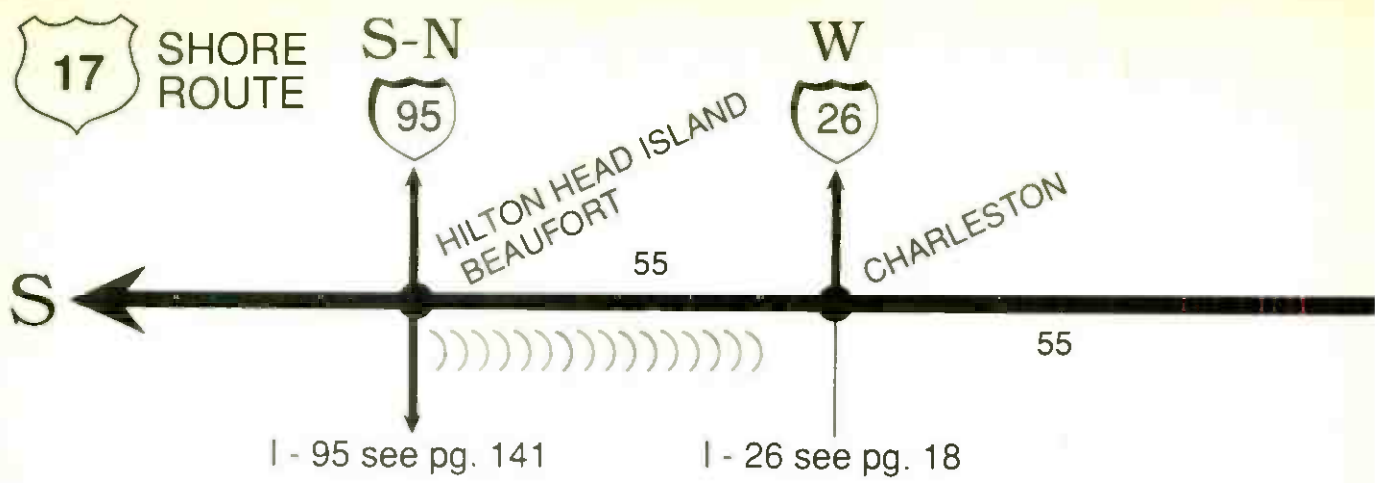

S-N

LANSING

30

WEST

SEE  
METRO  
DETROIT

E

I - 69 see pg. 49

FORMAT TUNE TO	STATION	SIGNAL POWER	TRAFFIC REPORT	NEWS	SPECIAL PROGRAMMING
<b>HASTINGS</b>					
100.1	WBCH				OLDIES; Stk. Mkt.; Sports; Tourist Reports; Trivia Quiz Call-In Features
103.3	WKFR				Rick Dee's Top 40 Su 9am-1pm; Hitline USA Su 11pm; Hometown Ctdwn. Sa 6-9pm
<b>LANSING AREA</b>					
99.1	WFMK				Morn. Humor
92.1	WGOR				ALBUM-ORIENTED ROCK
94.9	WVIC				Morn. Humor
101.7	WKKP				ADULT POPULAR; News 11:15am, 3:15pm; Spts.: MI State
106.1	WJXQ				In the Studio Su 6pm; King Biscuit Flower Hour Su 11pm; Blues Cruise Su 7-11pm
92.7	WMMQ				All-Request Lunch 12N-1pm; Blues Cruise Su 8pm-12M; All-Request Sa 7pm-12M
88.9	WDBM				News 10am, 2pm; Sports News daily; New Feat. Show W 7pm; Rock Over Lond. Su 9pm
100.7	WITL				Stk. Mkt.; Ctry. Ctdwn. Su 2-6pm
94.1	WIBM				News 12N; Morn. Humor; Dick Bartley Sa 7-10am
97.5	WJIM				Morn. Humor
90.5	WKAR				NPR; News 12N; Jazz F 6:30-10pm; Whad Ya Know Sa 8-10pm; Folk Su 8-9pm
87.0	WKAR				NEWS Extended to 12N; INFORMATION; Talk 12N-4pm; Fresh Air 4-5pm
<b>SEE DETROIT METRO PAGE 188</b>					