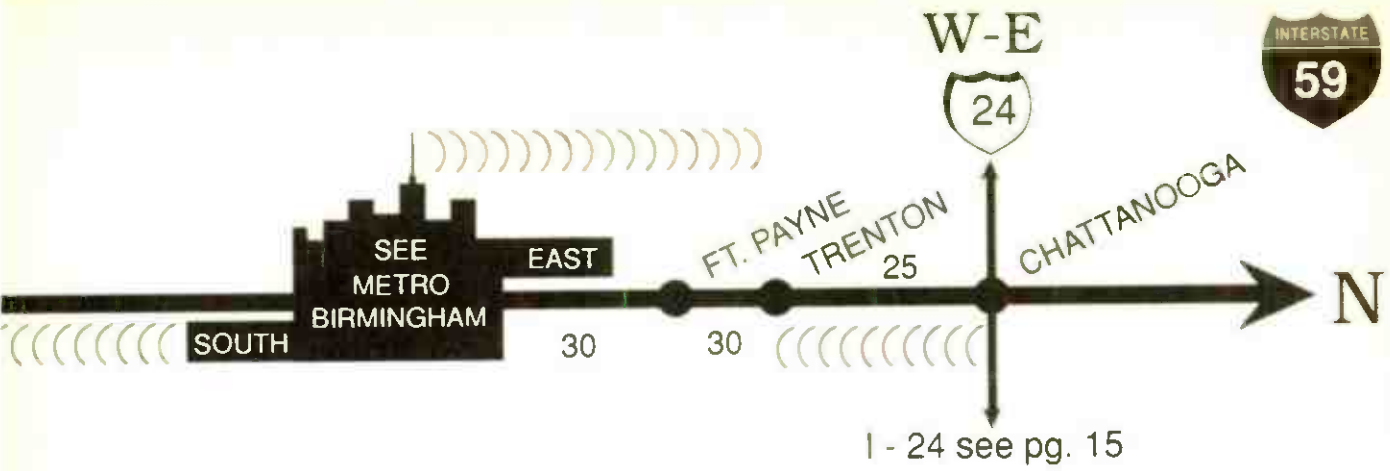

FORMAT TUNE TO	STATION	SIGNAL POWER	TRAFFIC REPORT	NEWS	SPECIAL PROGRAMMING
YORK AREA					
R&B	99.3 WSLY	||			GOSPEL M-F 5-6am, Su All Day; News 8:55am, 12:55, 3:55pm; Public Affairs
+++	91.9 WMBV	|||			In Touch M-F 8am & 7pm; Focus on the Fam. M-F 6pm; Minirth-Meier Clinic M-F 12N
EUTAW AREA					
TOP40	106.3 WZNJ	||			
R&B	104.3 WIDO	||			News also on the hour; Top 30 Ctdwn. Sa 11am-2pm
SEE BIRMINGHAM METRO PAGE 170					
FT. PAYNE AREA					
Adult	99.1 WAHR	|||			LITE HITS: Oldies Cafe Show 12N-1pm
	98.3 WKEA	||			News 7 past hour; Spts.: U. of AL; Amer. Ctry. Ctdwn. Su 12N; On a Ctry. Rd. Su 7pm
	89.3 WLRH	|||			NPR; APR; News: W.E. Sa & Su 7-9am, ATC 4-5pm; Mktpl. M-F 5:30-6pm
TRENTON AREA					
	101.7 WVSU	||			
Lite Hits	102.7 WBDX	||			Dick Clark Sa 6-10am; Special of the Week Su 6-9am; Love Songs M-Su 7pm-12M
FARTHER NORTH ON I-59 SEE I-24 PAGE 15