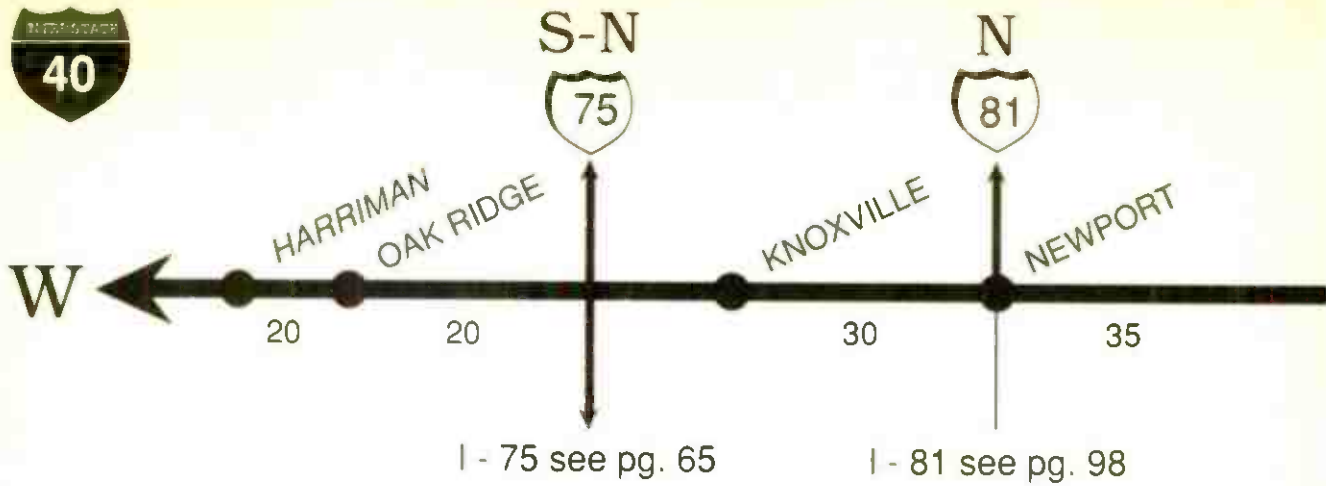

FORMAT TUNE TO	STATION	SIGNAL POWER	TRAFFIC REPORT	NEWS	SPECIAL PROGRAMMING
OAK RIDGE AREA					
TOP 40	100.3	WOKI	|||		
	93.5	WLIL	|		RELIG.; News also on the 1/2 hr; Stk. Mkt. 40 past hr; Spts. News 20 after & 10 to hr.
	98.3	WDEH	||		SOUTHERN GOSPEL; Mull's Singing Convention M-F 4-6pm, Sa 6:30-8:30pm
	98.7	WXVO	||		American Ctry. Ctdwn. Sa 6-10pm; Ctry. Classics Su 6-9pm
	99.1	WLOD	||		Farm Market Reports 5am; Agri. Weather 12N; Tobacco Talk Program F 12:05pm
	94.3	WKNF	||		
KNOXVILLE AREA					
	102.1	WMYU	|||		Morn. Humor
	93.1	WWZZ	||		Classic CD Su 12M
	103.5	WIMZ	|||		Morn. Humor; Probe Su 7:30-8am; Pirate Radio Sa 7pm-12M; Z Rock Su 7-11pm
	95.7	WGAP	||		
	107.7	WIVK	|||		News 12N; Morn. Humor
	97.5	WEZK	|||		
	91.9	WUOT	|||		NPR; APR; ATC Sa & Su 5-6pm; Frsh. Air M-F 4-5pm; Opera Sa 1:30-4pm; Jazz Sa 9pm
	95.3	WYFC	||		
	850	WUTK	|||		U. of Tennessee