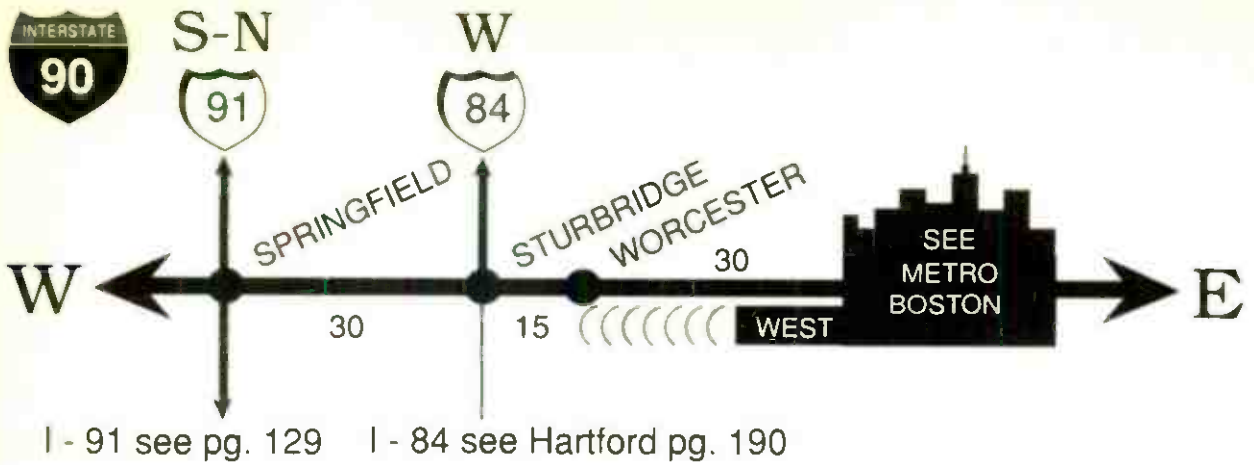

FORMAT TUNE TO	STATION	SIGNAL POWER	TRAFFIC REPORT	NEWS	SPECIAL PROGRAMMING
CONTINUATION OF SPRINGFIELD AREA					
1080	WTIC	"C"			LITE HITS 5:30-6pm; Stk. Mkt. every hr. 9:30am-6pm; Spts.: Red Sox, Whalers
1270	WSPR	||			Stk. Mkt. AM Drive, Business 5pm; Spts.: Bruins, Patriots, U. of MA, Knicks, Yukons
STURBRIDGE					
100.1	WQVR	||			Spts.: Red Sox, Celtics; Ctry. Music Hall of Fame Sa 10am; Ctry. Ctdwn. Sa 8am
WORCESTER					
104.5	WXLO	|||			Morn. Humor; Supergold Sa 7pm-12M; Ctdwn. America Su 8am-12N
107.3	WAAF	|||			Su Night Special 9pm; Noontime Work Force M-F 12N; Electric Brunch Su 10am
96.1	WSRS	|||			
90.5	WICN	||			NPR; APR; News: ATC 5-6:30pm, Mktp. 6:30-7pm; Acoustic M-F 8-10pm
91.3	WCUW	|			Scottish Sa 10:30am-12N; Pol. Sa 2-3:30pm; Blues F & Sa 6-9pm; Folk M-Thu 5pm
88.1	WCHC	|			College of the Holy Cross
SEE BOSTON METRO PAGE 172