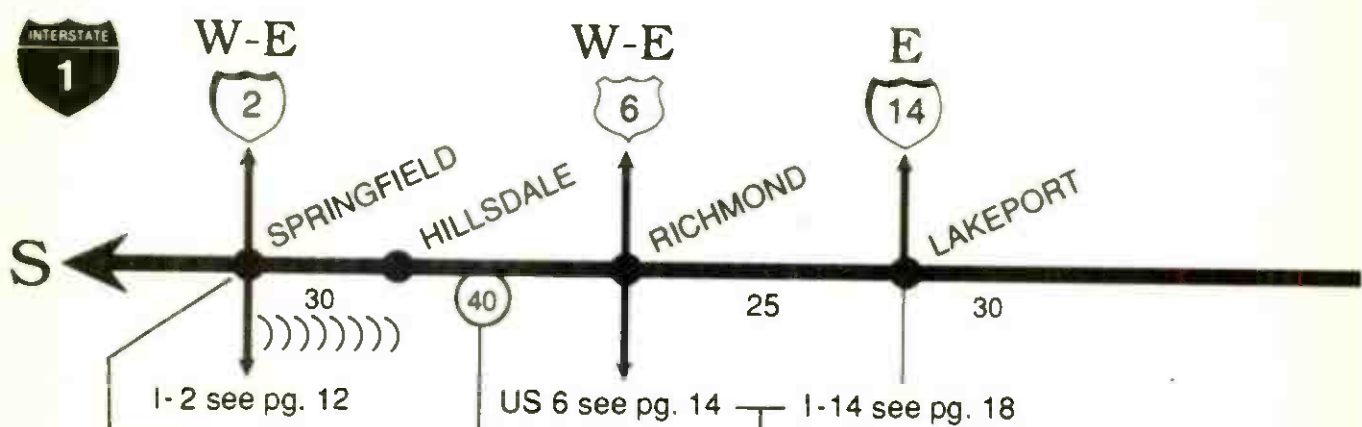

HOW TO USE THE GUIDE

PAGE ENTRY EXPLANATION

FORMAT TUNE TO	STATION	SIGNAL POWER	TRAFFIC REPORT	NEWS	SPECIAL PROGRAMMING
Adult 95.7	KHUM	|||			SOFT ROCK; LITE HITS; News 12N; Stk. Mkt. M-F 4:29pm; Songs of Faith Su 7-10am
90.9	KXPR	|||			NPR; APR; News: W.E. Sa 6-8am, ATC Sa & Su 5-6pm; Garrison Keillor Sa & Su 6pm

Music type and its frequency
See page xiv for symbol explanation

Station call letters to use with
dial radio to check accuracy of tuning

Relative power of station signals

Bold type in Special Programming is to
qualify a format, indicate additional formats,
show public station affiliation, and/or
highlight any important feature.

See page xiv for symbol explanation

ROAD PAGE MAP EXPLANATION

Intersecting road with signal projections
means town listed is only on that route.
If last town on either side of map is in
italics you will find the entries for that
town on the previous or following page.

Intersecting roads are listed with
page referrals should you be turning
off onto one. All road directions are
at top for convenience.

All mileage between cities are averaged air miles. In the Northeast and southern California strong stations (three bars) project a good signal 35 to 50 miles. In the rest of the country three-bar stations project up to 90 miles. Use these figures to estimate how far to look ahead for stations.