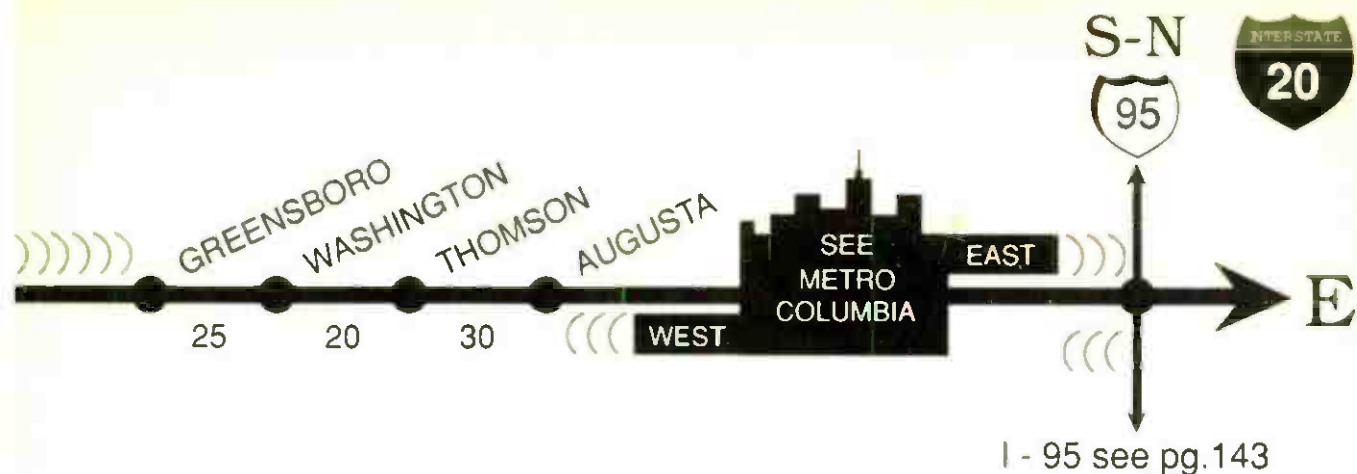

FORMAT TUNE TO	STATION	SIGNAL POWER	TRAFFIC REPORT	NEWS	SPECIAL PROGRAMMING
<b>EUTAW AREA</b>					
TOP 40	106.3	WZNJ			
R&B	104.3	WIDO			News also on the hour; Top 30 Ctdwn. Sa 11am-2pm
<b>SEE BIRMINGHAM METRO PAGE 170</b>					
<b>SEE ATLANTA METRO PAGE 166</b>					
<b>GREENSBORO AREA</b>					
Adult	107.9	WPEZ			Lunchtime at the Oldies M-F 12N-1pm; Req. Old. M-F 7-10pm; Suprgold. Sa 7pm
TOP 40	99.1	WAYS			Opn. Hse. Prty. Sa 7pm-12M; C. Kasem Top 40 Su 10am-2pm; Hitline USA Su 11pm
	105.3	WDEN			Inside Macon Su 2pm; American Ctry. Ctdwn. Su 10am; Top 30 Su 8pm
R&B	103.9	WGRG			
<b>WASHINGTON AREA</b>					
TOP 40	97.7	WSKS			
OLDIES	100.1	WLOV			Local Events 7:05am, 12:05pm; Trading Post 7:23am, 12:23pm; Agri. News 6:15am
<b>THOMSON AREA</b>					
	101.7	WTHO			Ctry. Saturday Night 9:05-10pm