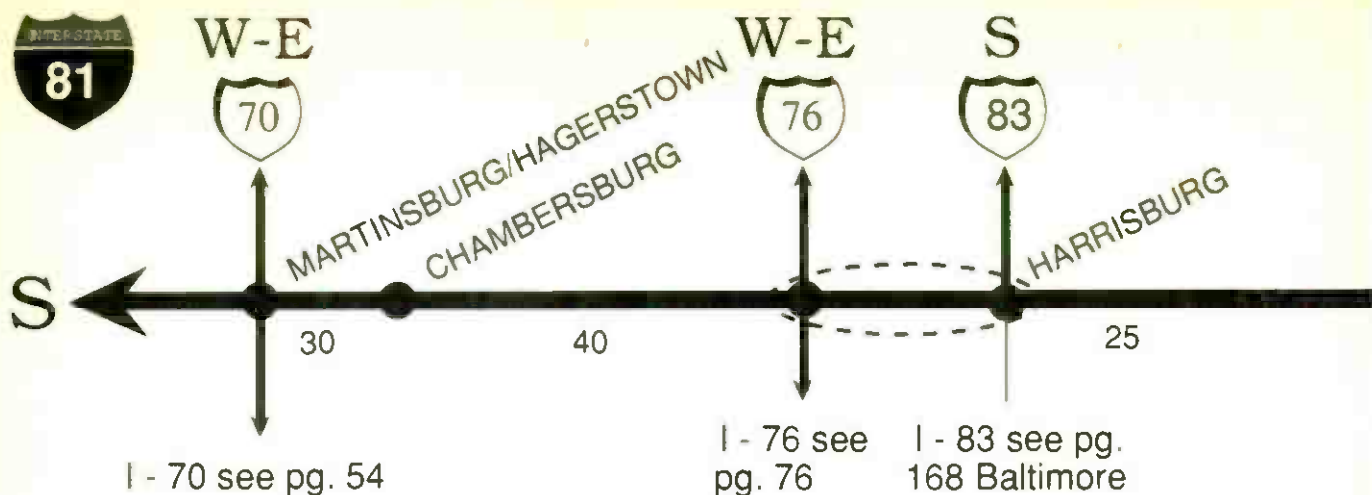

FORMAT TUNE TO	STATION	SIGNAL POWER	TRAFFIC REPORT	NEWS	SPECIAL PROGRAMMING
CONTINUATION OF MARTINSBURG/HAGERSTOWN AREA					
	95.9 WYII	II			NBC Morningline Sports 6:15am, Updates 7:45am; Farm Mkt. Reports 12:50pm
E ❄️ Z	99.9 WFRE	III			BIG BAND; LITE HITS; News also on 1/2 hr; Swing Sa 8pm; Spec. of the Week Su 9am
E ❄️ Z	104.7 WWMD	III			Stk. Mkt. 4:45pm
	88.9 WVEP	III			NPR; APR; News: W.E. Sa 8-11am, Su 11am-1pm; Mtn. Stg. Sa 6-8pm, Su 3-5pm
+++	90.5 WCRH	III			CHRISTIAN CONTEMPORARY; Insight for Living; Focus on the Family
REST	1410 WHAG	I			News also on the 1/2 hour
CHAMBERSBURG AREA					
	92.1 WGLL	II			News 12N, 3pm; Sprgld. F & Sa 7pm-12M; Live ... 60's Su 9am; Big Band Su 6pm
TOP40	95.1 WIKZ	III			News 11:53am; Christian Contemporary Music Su 7-9am
	101.5 WAYZ	III			
	107.7 WGTY	III			News 12N; Morn. Humor
E ❄️ Z	94.3 WKSL	II			RELIGIOUS
HARRISBURG AREA					
	99.3 WIMX	II			OLDIES; News 2:55pm; Fri. Night Live at Wanda's; Lunchtime at the Oldies M-F 12N
	103.3 WARM	III			OLDIES; Morn. Humor; Noontime at the Oldies 12N-1pm; Love Sounds 9pm-12M
TOP40	104.1 WNNK	III			Morn. Humor; Stk. Mkt.; Spts. News AM Drive
	93.5 WTPA	II