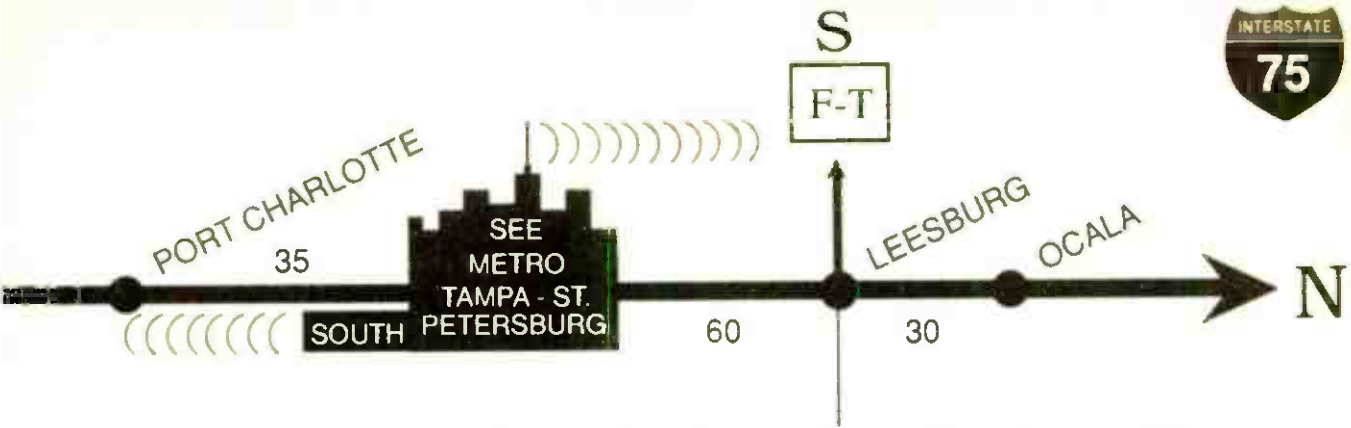

Florida Turnpike South see Orlando pg. 210

FORMAT TUNE TO	STATION	SIGNAL POWER	TRAFFIC REPORT	NEWS	SPECIAL PROGRAMMING
OLDIES 95.3	WOLZ	||			
90.1	WSFP	|||			NPR; Morn. Humor; Jazz M-F 12M-5am; Florida Report 4:30-5pm
+++ 88.7	WAYJ	|||			CHRISTIAN CONTEMPORARY; Christian Ctdwn. Amer. Su 9-10am
1240	WINK	|			News also on the 1/2 hr; Stk. Mkt. AM Drive, 12N, 5:30pm; Spts.: Dolphins, Gators
PORT CHARLOTTE AREA					
92.9	WQLM	|||			Stk. Mkt. 4:30pm
100.1	WEEJ	|			Morn. Humor
98.3	WOKD	||			
+++ 91.3	WSEB	|||			
SEE TAMPA/ST. PETERSBURG METRO PAGE 216					
SOUTHEAST ON FLA. TPK. TO ORLANDO SEE PAGE 210					
LEESBURG AREA					
98.5	WKTK	|||			
107.7	WMGF	|||			Morn. Humor
TOP40 106.7	WXXL	|||			Morn. Humor
OCALA AREA					
TOP40 93.7	WMMZ	|||			
OCALA AREA CONTINUED ON THE NEXT PAGE