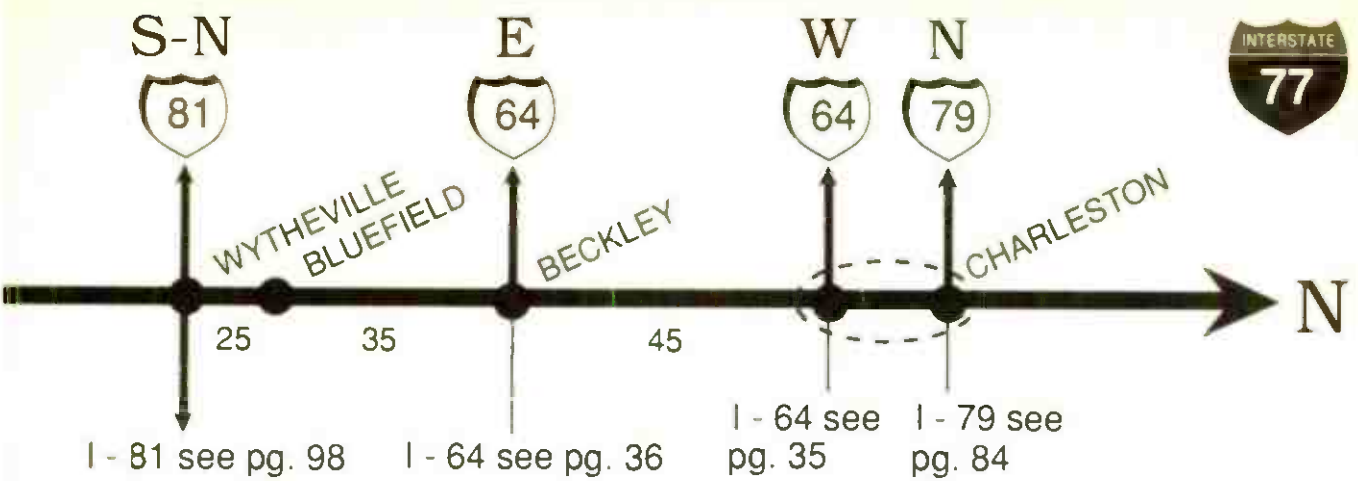

FORMAT TUNE TO	STATION	SIGNAL POWER	TRAFFIC REPORT	NEWS	SPECIAL PROGRAMMING
106.3	WBDY	II			Morn. Humor; Stk. Mkt. 5:50pm; Spts. News 7:30am
BECKLEY AREA					
TOP40 103.7	WCIR	III			Stk. Mkt. 4:50pm; Amer. Top 40 Su 6-10am; Oldies M-F 9-10:20am; R. Dee Su 2-6pm
99.5	WJLS	III			
102.3	WMTD	II			
105.9	WTNJ	III			Spts. News 6:35, 7:35, 8:35am, Sportsline M-F 6:10-7pm; P. Harvey 8:30am. 1. 4, 5pm
94.1	WAXS	III			OLDIES; Morn. Humor; J. Zippo In the Morning M-F 6-10am, Sa & Su 7-11am
91.7	WVPB	III			NPR; APR; News: W.E. Sa 8-11am, Su 11am-1pm; Mtn. Stg. Sa 6-8pm, Su 3-5pm
CHARLESTON AREA					
Adult 93.7	WRVC	III			LITE ROCK; News 12N; Supergold Sa & Su 7pm-12M; Cousin Brucie Su 7am
Adult 99.9	WVAF	III			Morn. Humor.
Adult 107.3	WLZT	III			
TOP40 100.5	WKEE	III			Morn. Humor
TOP40 102.7	WVSR	III			
105.1	WKLC	III			ADULT POPULAR; Morn. Humor
97.5	WQBE	III			Morn. Humor
103.3	WTCR	III			Morn. Humor; Stk. Mkt. 4:45pm; Spts. News 6:20, 7:20, 8:20am
CHARLESTON AREA CONTINUED ON THE NEXT PAGE