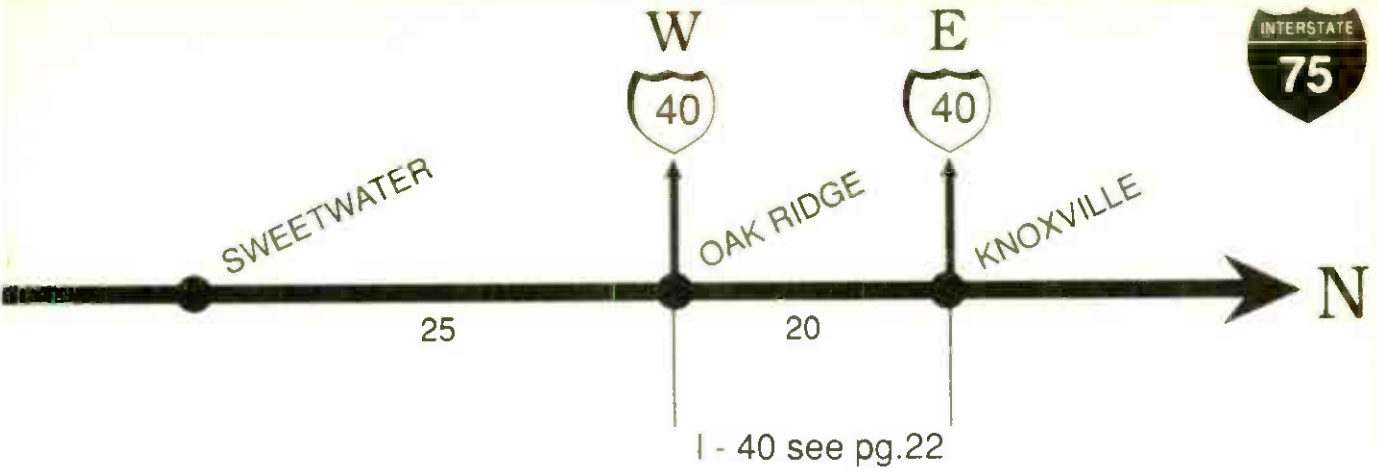

FORMAT TUNE TO	STATION	SIGNAL POWER	TRAFFIC REPORT	NEWS	SPECIAL PROGRAMMING
101.7	WJSQ	||			
104.9	WTCX	||			Morn. Humor; Spts.: U. of TN; Wildlife/Fishing/Hunting Report 6:10am
SWEETWATER AREA					
93.9	WAYA	||			Morning Interview 7:30am
98.3	WDEH	||			SOUTHERN GOSPEL; Mull's Singing Convention M-F 4-6pm, Sa 6:30-8:30pm
OAK RIDGE					
100.3	WOKI	|||			
93.5	WLIL	|			RELIGIOUS; News also on 1/2 hr; Stk.Mkt. :40 hourly; Spts. News :20 & :50 hourly
98.7	WXVO	||			American Ctry. Ctdwn. Sa 6-10pm; Ctry. Classics Su 6-9pm
99.1	WLOD	||			Farm Mkt. Report 5am; Agri. Weather Report 12N; Tobacco Talk Program F 12:05pm
94.3	WKNF	||			
KNOXVILLE AREA					
94.9	WIKQ	|||			Spts.: U. of Tennessee
102.1	WMYU	|||			Morn. Humor
93.1	WWZZ	||			Classic CD Su 12M
103.5	WIMZ	|||			Morn. Humor; Probe Su 7:30-8am; Pirate Radio Sa 7pm-12M; Z Rock Su 7-11pm
95.7	WGAP	||			
KNOXVILLE AREA CONTINUED ON NEXT PAGE