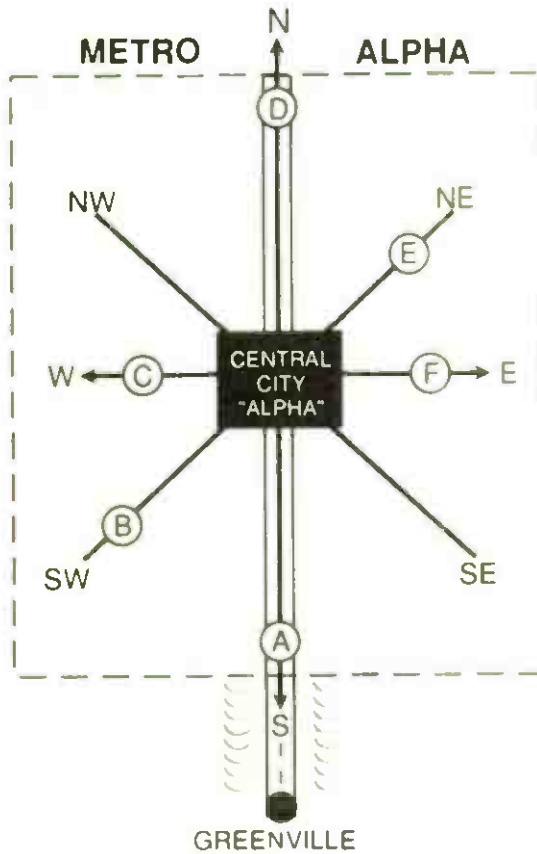

From the road map below notice that as you leave Greenville the signals from Metro Alpha are now reachable. At this point it is advisable to leave the road pages and open to Metro Alpha.

As you enter Metro Alpha from the south you can look for listings of three-bar stations. All three-bar stations from central city and surrounding towns A,B,C,&F should be receivable. Given your location in the very southern section of the metro area, the three-bar stations from towns D&E may have some difficulty being received and it is very unlikely that the two-bar stations will come in from those locations.