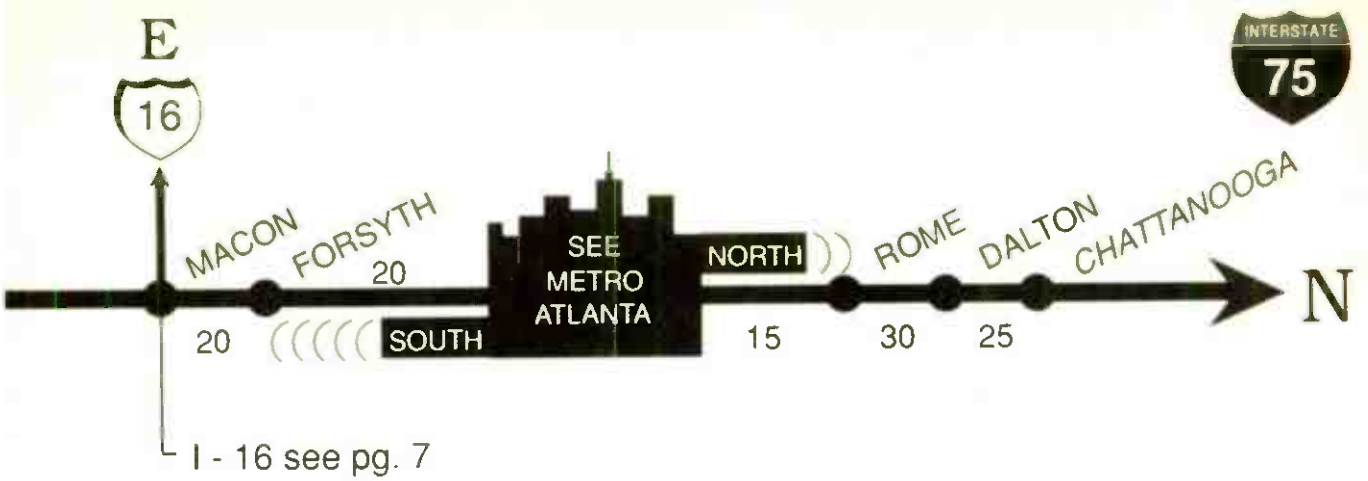

FORMAT TUNE TO	STATION	SIGNAL POWER	TRAFFIC REPORT	NEWS	SPECIAL PROGRAMMING
TOP 40	101.7 WPPR	||			R. Dee's Top 40 Su 10am; S. Shannon Ctdwn. Sa 9pm; J. Landers Ctdwn. Su 8pm
	106.3 WQBZ	||			Elec. Lunch M-F 12N; Psychedelic Psupper M-F 6pm; Concert Calendar M-F 4:35pm
	97.9 WKXK	||			Morn. Humor; Spts.: U. of GA
	105.3 WDEN	|||			Inside Macon Su 2pm; American Ctry. Ctdwn. Su 10am; Top 30 Su 8pm
OLDIES	107.1 WQXM	||			Morn. Humor; Solid Gold Sa 7pm-12M; US Hall of Fame Su 5-10pm
+++	91.5 WPWB	|||			Focus on the Family 8am, 7pm; Minirth-Meier Clinic 1pm; In Touch 9am, 8pm
+++	91.3 WJTG	|||			Unshackled M-F 6:30pm; Focus on the Family M-F 8pm, Sa 6pm; Su Sounds 4:05pm
FORSYTH AREA					
	104.1 WYAI	|||			Local Ctry. Ctdwn. Sa 7-10am; NASCAR Ctry. Su 8-11am
R&B	100.1 WFXM	||			Morn. Humor; On the Phone with Tyrone M-F 7:45am; Inside Middle Georgia Su 6am
	88.1 WJSP	|||			NPR; APR; JAZZ Sa 9am-12N; News: W.E. Sa & Su 8-10am; Thistle & Shmrck. Sa 8pm
+++	93.3 WVFJ	|||			Focus on the Fam. M-F 10:30am; Point of View M-F 2pm; In Touch M-F 9:05am. 9pm
SEE ATLANTA METRO PAGE 166					
ROME AREA					
Adult	97.7 WKCX	||			Morn. Humor; Spts.; Entertainment News
OLDIES	102.3 WQTU	||			Morn. Humor; Spts.: U. of AL; Dick Bartley Sa 7-11
DALTON					
	98.9 WQMT	||			News 11:55am; Spts. News 6:45, 7:45am, 5:15, 6:15pm