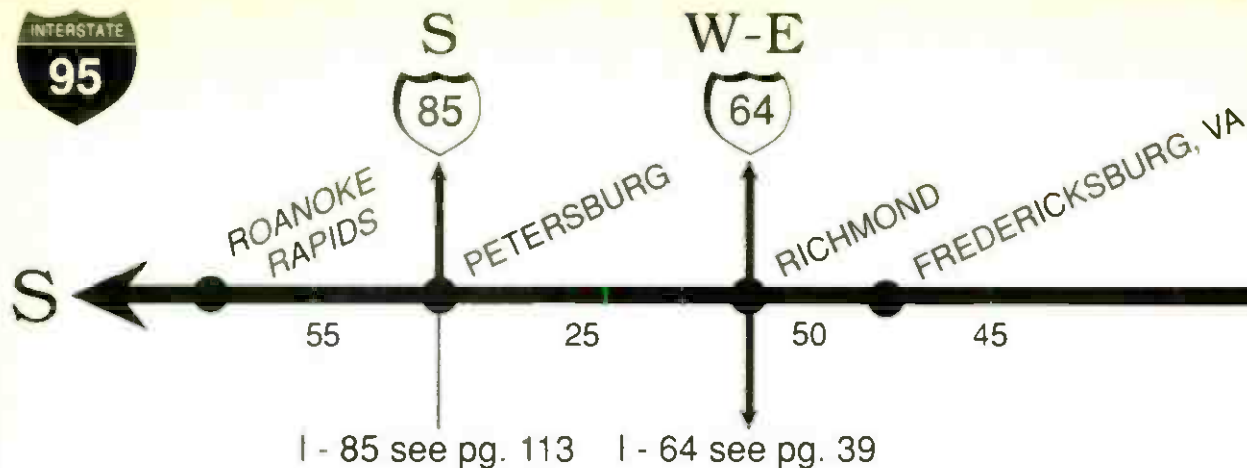

WILSON / ROCKY MOUNT

ROANOKE RAPIDS

PETERSBURG

45

55

N

FORMAT TUNE TO	STATION	SIGNAL POWER	TRAFFIC REPORT	NEWS	SPECIAL PROGRAMMING
96.1	WYLT				Morn. Humor; Lite Nite Lovesongs M-F 7pm-12M
89.7	WCPE				News: BBC 7, 9am, 12N, 6pm; Adven. in Good Music M-Sa 11am-12N; Opera Thu 7pm
91.5	WUNC				<b>NPR; APR; CLASS; JAZZ;</b> News: W.E. Sa & Su 10am-12N; Car Talk Sa 12N
680	WPTF "C"				Stk. Mkt. :50 6, 8am, 2, 3, 4, 5pm; Spts.: NC State U, Redskins, CBS
<b>WILSON/ROCKY MOUNT AREA</b>					
106.1	WRDU				Class. 9 at 9am M-F; Vintage Block M-F 6pm; Short Order Lunch M-F 12N; Jazz Su 7am
95.1	WRNS				Paul Harvey News 8:50am, 12:35, 5:50pm; American Ctry. Ctdwn. Su 6-10pm
100.7	WTRG				Morn. Humor; Dick Clark Su AM
104.3	WCAS				<b>ADULT POPULAR; LITE HITS;</b> Morn. Humor; Spts.: Duke U.
92.1	WRSV				
93.3	WDLX				<b>ADULT POPULAR;</b> Morn. Humor; Spts.: East Carolina Football & Basketball
107.9	WNCT				News 10, 11am, 3pm; Stk. Mkt. 10:15am, 2:15, 4:15pm; Frank Sinatra Sa 8-10pm
92.5	WYFL				Stk. Mkt. 6pm
<b>ROANOKE RAPIDS AREA</b>					
97.9	WLGQ				News 20 after the hr; Stk. Mkt. 8:10am, 5:20pm; Jazz/David Sanborn Su 9pm
102.3	WPTM				
90.1	WPGT				Money Management 8:05am; Job Opportunities 8:25am; Media Monitor 8:45am