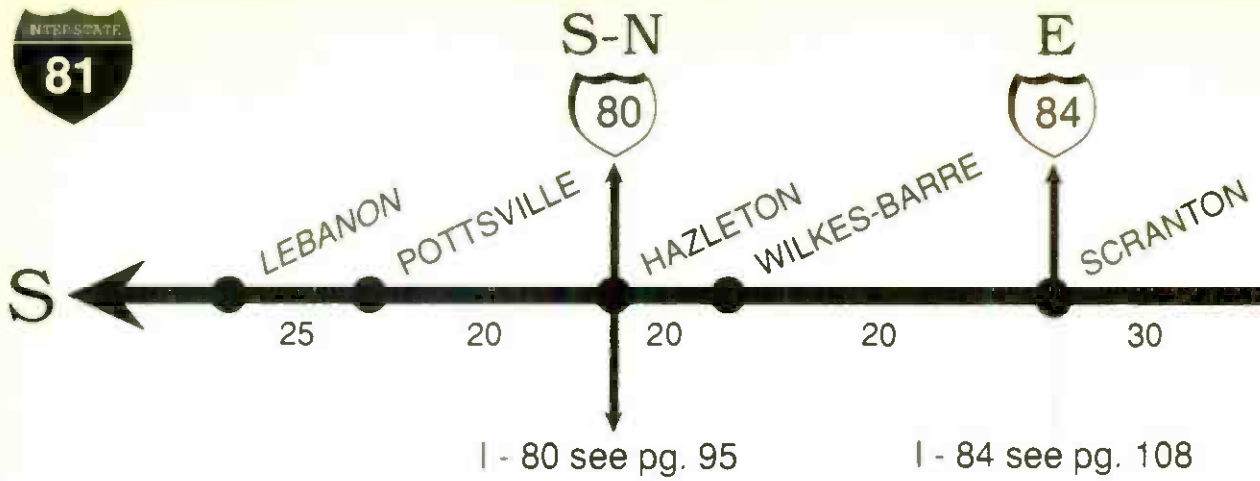

FORMAT TUNE TO	STATION	SIGNAL POWER	TRAFFIC REPORT	NEWS	SPECIAL PROGRAMMING
POTTSVILLE AREA					
Adult	105.5 WMGH	||			
TOP40	94.1 WQKX	|||			
TOP40	101.9 WAVT	|||			Morn. Humor
HAZLETON AREA					
Adult	103.1 WQEQ	||			Morn. Humor
TOP40	106.5 WHLM	|||			Rock Roots Su 10am-1pm; C. Kasem Top 40 Su 5-9pm; Future Hits Su 9pm
E Z	97.9 WWSH	|||			Wall Street Report M-F 7, 9am, 12N, 1, 4, 6pm, Sa & Su 10, 11am, 12N
WILKES-BARRE AREA					
Adult	92.9 WMGS	|||			LITE HITS; Morn. Humor; Oldies 12N; Love Songs 9pm-12M
TOP40	98.5 WKRZ	|||			
	93.7 WDLS	||			News 11:50am; Ctry. Ctdwn. Su 12N-3pm; Overdrive Truckers Ctdwn. Su 11pm
OLDIES	92.1 WEAY	||			Stk. Mkt. :15 AM Drive; Jimmy Dee Oldies F-Sa 7-9pm; Dick Clark Oldies Su 12N
ek-lek-tik	90.7 WCLH	||			News 12N, 6pm; Wilkes College
+++	88.1 WRGN	||			Minirth-Meier Clinic 1pm; Primetime Amer. 4:30pm; Bible Quiz 7:15am; Call-In 10:30am
TRISTE	980 WILK	||			
SCRANTON AREA					
Adult	101.3 WGBI	|||