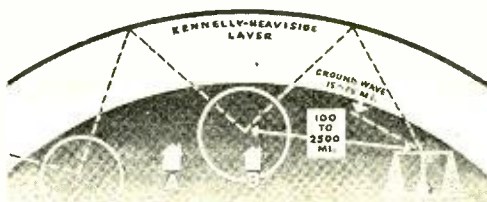

Two types of radio waves leave the transmitting station—the *ground wave* and the *sky-wave*. (See Diagram 2.)

## KENNELLY-HEAVISIDE LAYER—GROUND WAVES—SKY WAVES

DIAGRAM 2—Short waves are reflected to the earth by the Kennelly-Heaviside Layer, situated 75-100 miles above the earth.

## HOW SHORT WAVES TRAVEL

The ground wave travels over the ground for a distance of only 15 to 75 miles.

The sky wave travels skyward for a distance of approximately 100 miles until it strikes an ionized atmospheric stratum known as the Kennelly-Heaviside Layer. This may be imagined as a sort of spherical mirror encompassing the earth much as an egg shell encompasses the yolk. When the sky wave meets this layer, it is reflected and returns to the earth at a distance of 90 to 2500 miles from the station at which point it may be picked-up over a considerable area, depending upon the angle of reflection from the layer.

According to the most generally accepted theory, sky waves oscillate several times between the Kennelly-Heaviside Layer and the earth.