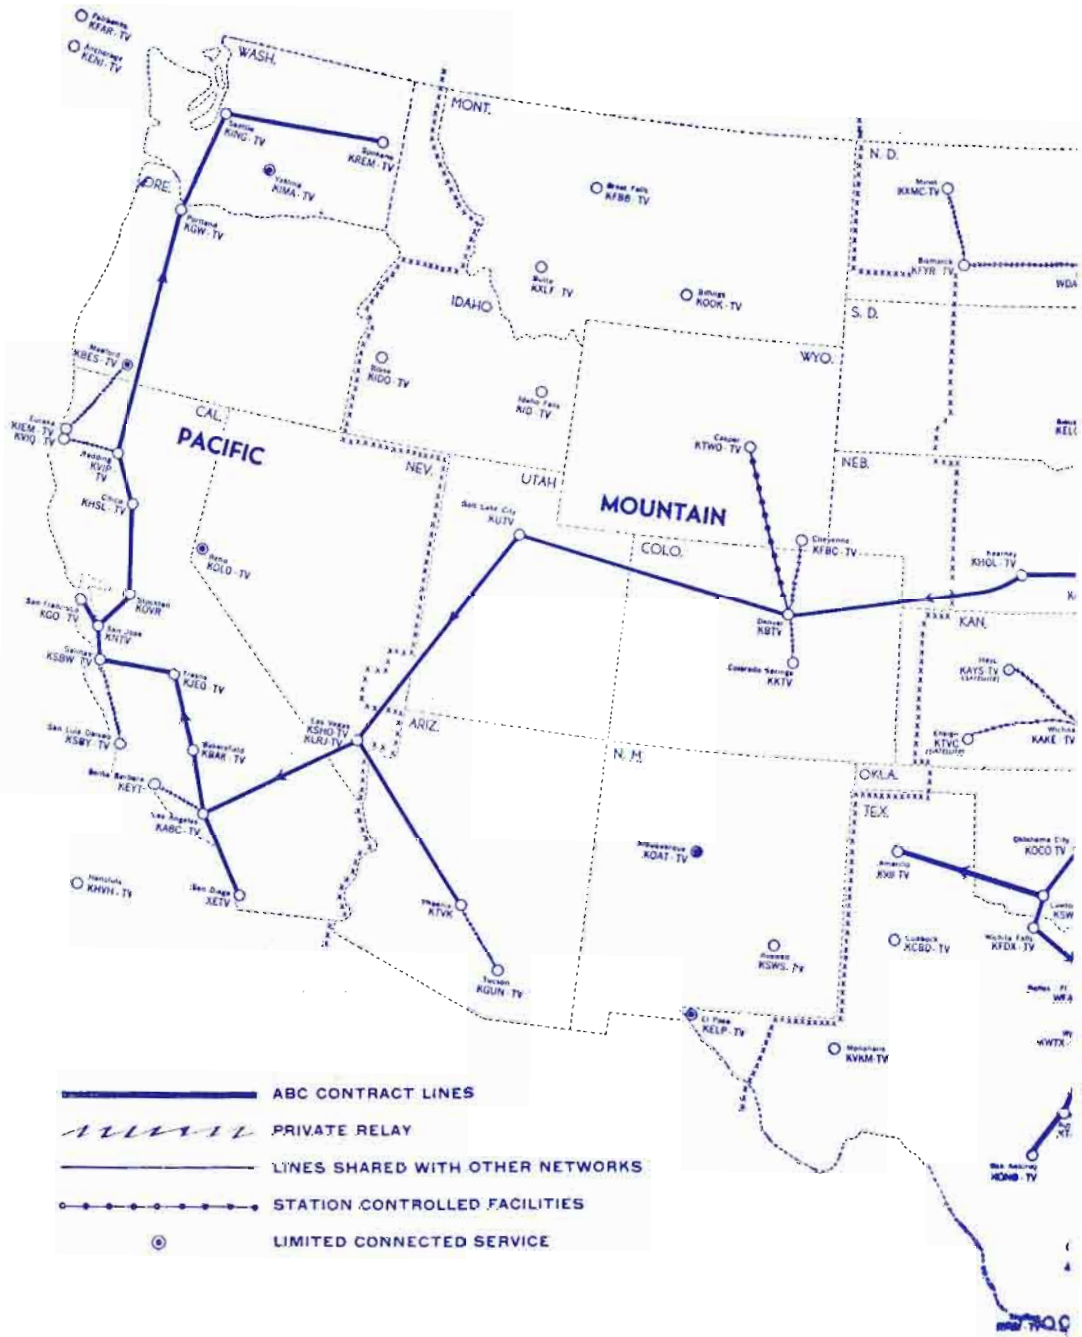

ABC TELEVIS