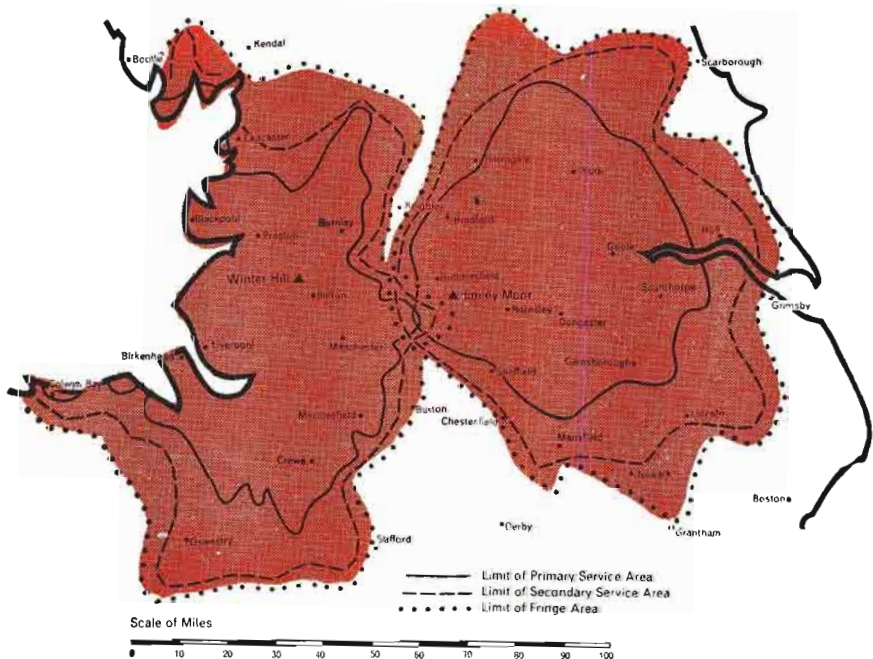

SEE PAGE 69
FOR RADIO RECEIVERS — WORLDWIDE

SEE PAGE 39
FOR SPOT RADIO TIME SALES FIGURES

GRANADA TV

BRITAIN'S NORTHERN REGION PROGRAMME COMPANY MONDAY THRU FRIDAY

Facts about the Northern Region

Population 12,651,850. Viewers able to
receive Granada TV 7,420,000