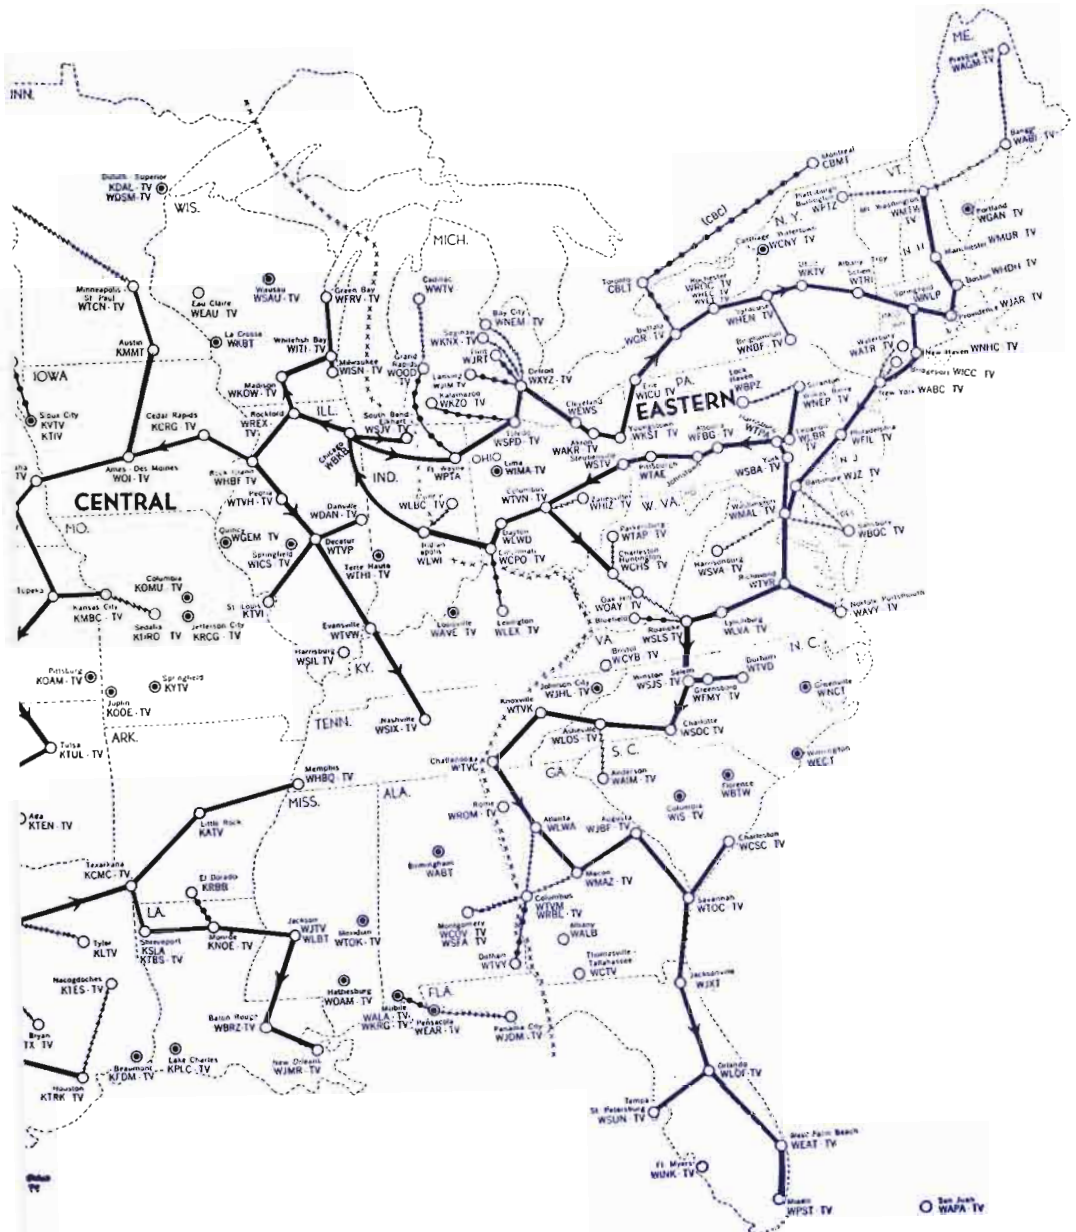

ION NETWORK