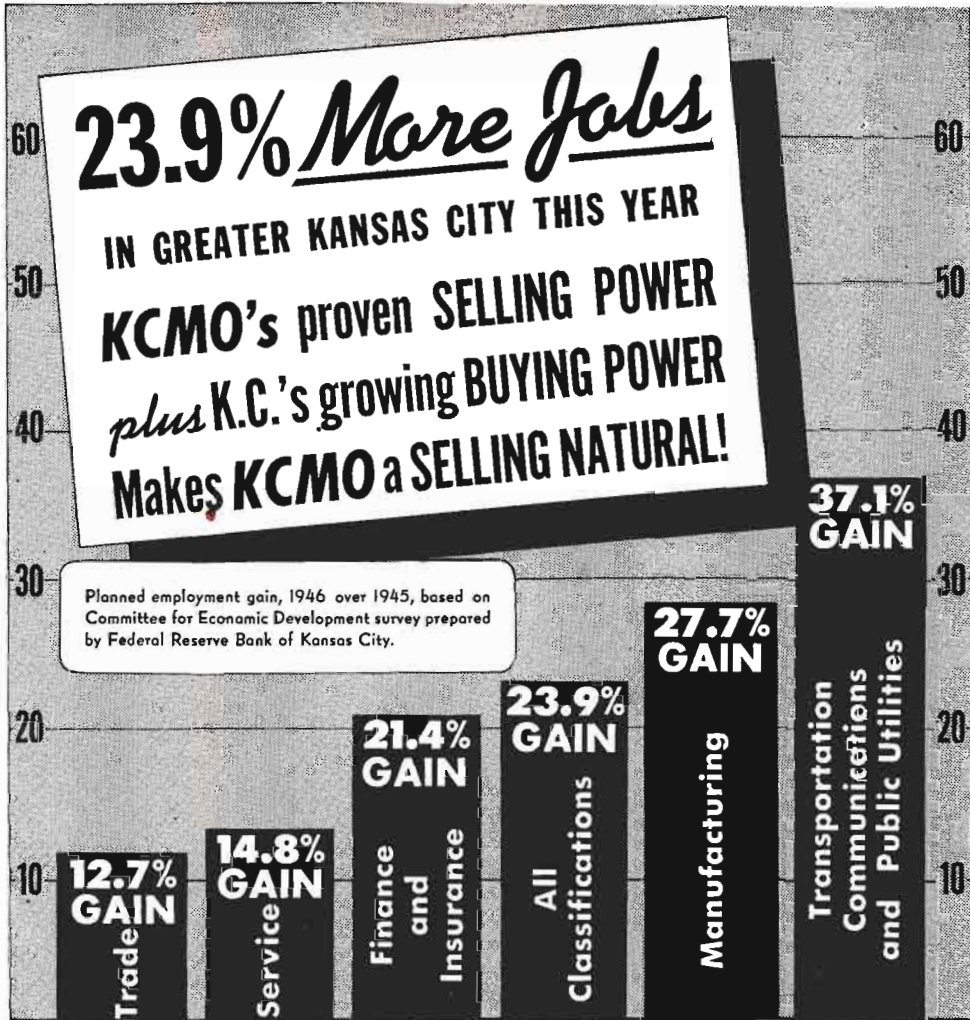

KCMO is a Selling Natural in more ways than one! Lowest cost per radio family... healthy program ratings... more value per advertising dollar in this thriving market. For availabilities on KCMO, Greater Kansas City's outstanding selling station, contact your nearest John E. Pearson office.

Today 5000 WATTS
COMING 50,000 WATTS DAY
10,000 WATTS NIGHT at 810 kc

BASIC STATION
AMERICAN Broadcasting Co.

Represented by
JOHN E. PEARSON

CHICAGO - NEW YORK - KANSAS CITY