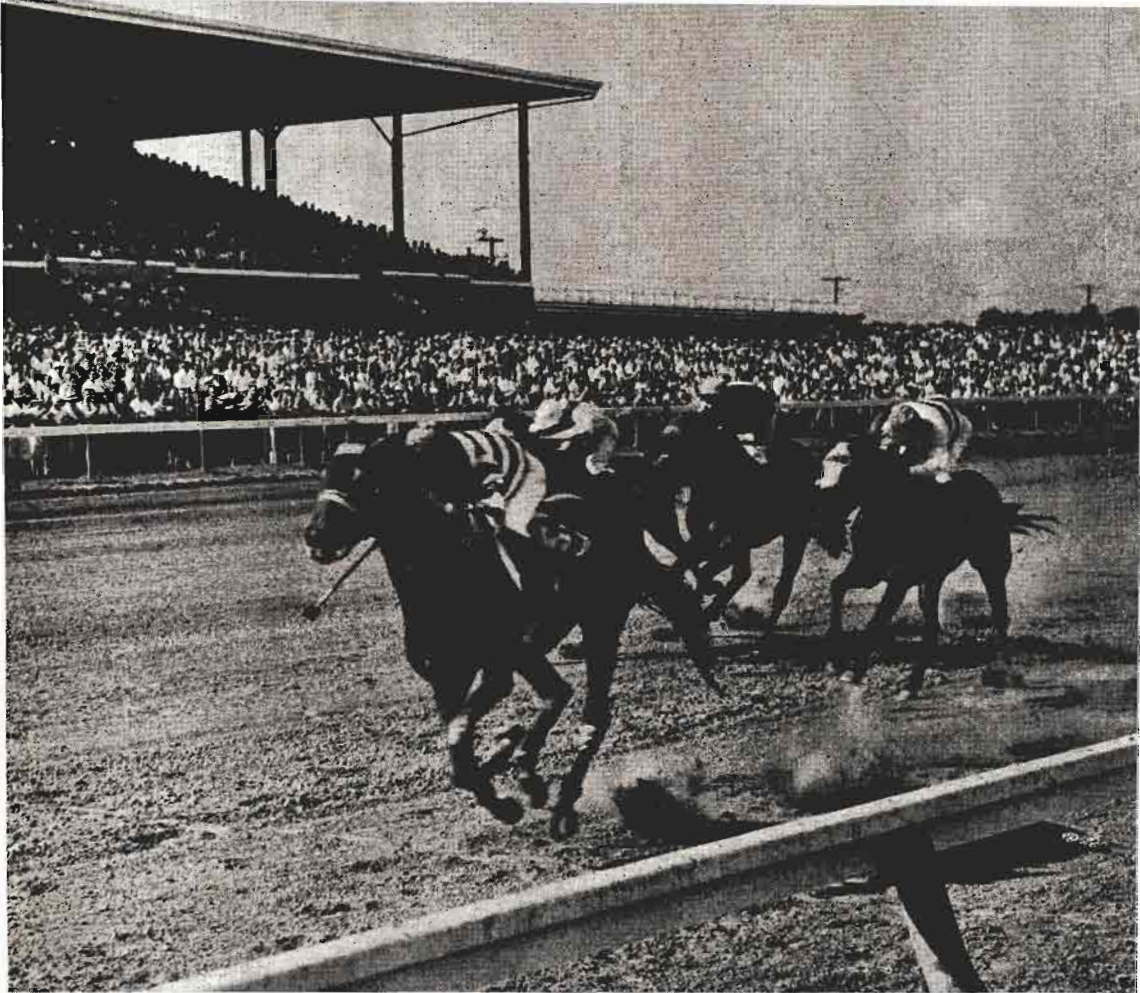

AP!

For the BEST IN NEWS

For the

BEST IN PROGRAMS

BASED ON NEWS

HOT TIP ON THE DAILY DOUBLE

CONSULT your ratings and you'll agree that here are two sure bets for sales in the New York market . . . the consistent daytime audience and the consistent evening audience that listen to WOV. Our daily program schedule results in balanced broadcasting that has won and holds two distinct metropolitan New York markets . . . two markets that combine, in their respective listening hours, to give this important station a continuous around-the-clock coverage. In the daytime WOV overwhelmingly dominates metropolitan New York's Italian-speaking audience of 520,000 radio homes. And, in the evening between the Hooper Hours of 7:30 and 10:00 p.m., WOV delivers one of the largest average metropolitan audiences of any New York independent station . . . at less than half the cost of the next ranking station.