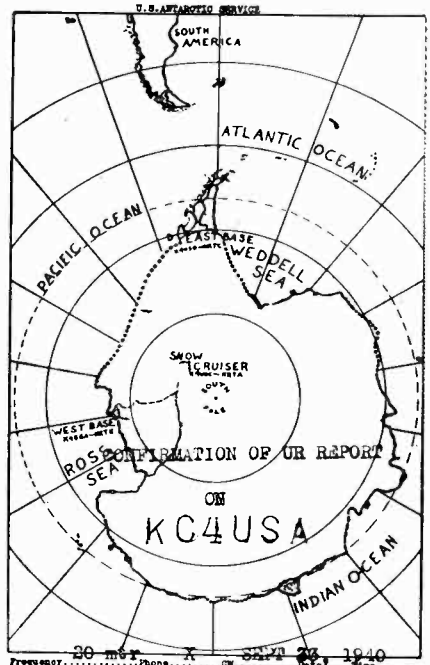

CRY9, on 6080 kcs., can be heard 3:45 - 4 a.m. with good signals.

Manchukuo

MTCY on 9545 kcs. operate from 11:30 p.m. to 12:20 a.m., according to a verification received from them by L. N. Stracener (La.). The address is: Shortwave System, Hsinking Central Broadcasting Station, Manchuria Telephone and Telegraph Co., Ltd., Hsinking, Manchukuo. Power is 20,000 watts.

MTCY on 11780 kcs. is being heard with an English program 7:50-8:30 a.m., and then with an oriental program until sign off at 9:30 a.m. Six to eight gongs make up the identification signal. Francis Fellers (Mass.) reports severe QRM from Saigon on this broadcast. Also on from 12:30-1:20 a.m.

MTCY on 15300 kcs. was heard testing with English program and swing records from 3-3:50 p.m. by Steve Mann (Ohio).

Philippine Islands

****KZND is now permanently on 8710 kcs., and announces as he "Voice

of the Commonwealth" says Radexer Laperal, of Manila.

Sarawak

VQF on 6895 kcs. in Kuching has English programs on Friday at 7:40 p.m. (Tune in Magazine—N.Z.)

Sumatra

YDX, 7220 kcs., located in Medan, has good signals around 1 a.m.

Straits Settlements

ZPH1, 9690 kcs., heard often signing off at 7:30 a.m. (????)

ZHP2, 6175 kcs. heard closing at 6:40 a.m. with fair signal strength.

Syria

"Radio Beirut" in Levant on 12490 kcs. was believed heard by Charlie Nyquist (while 300 miles East of Jacksonville) at 6:42 p.m. playing ori-

MAY - 8 1941

No very attractive, but very desirable, yea man! card is Jake Fields.