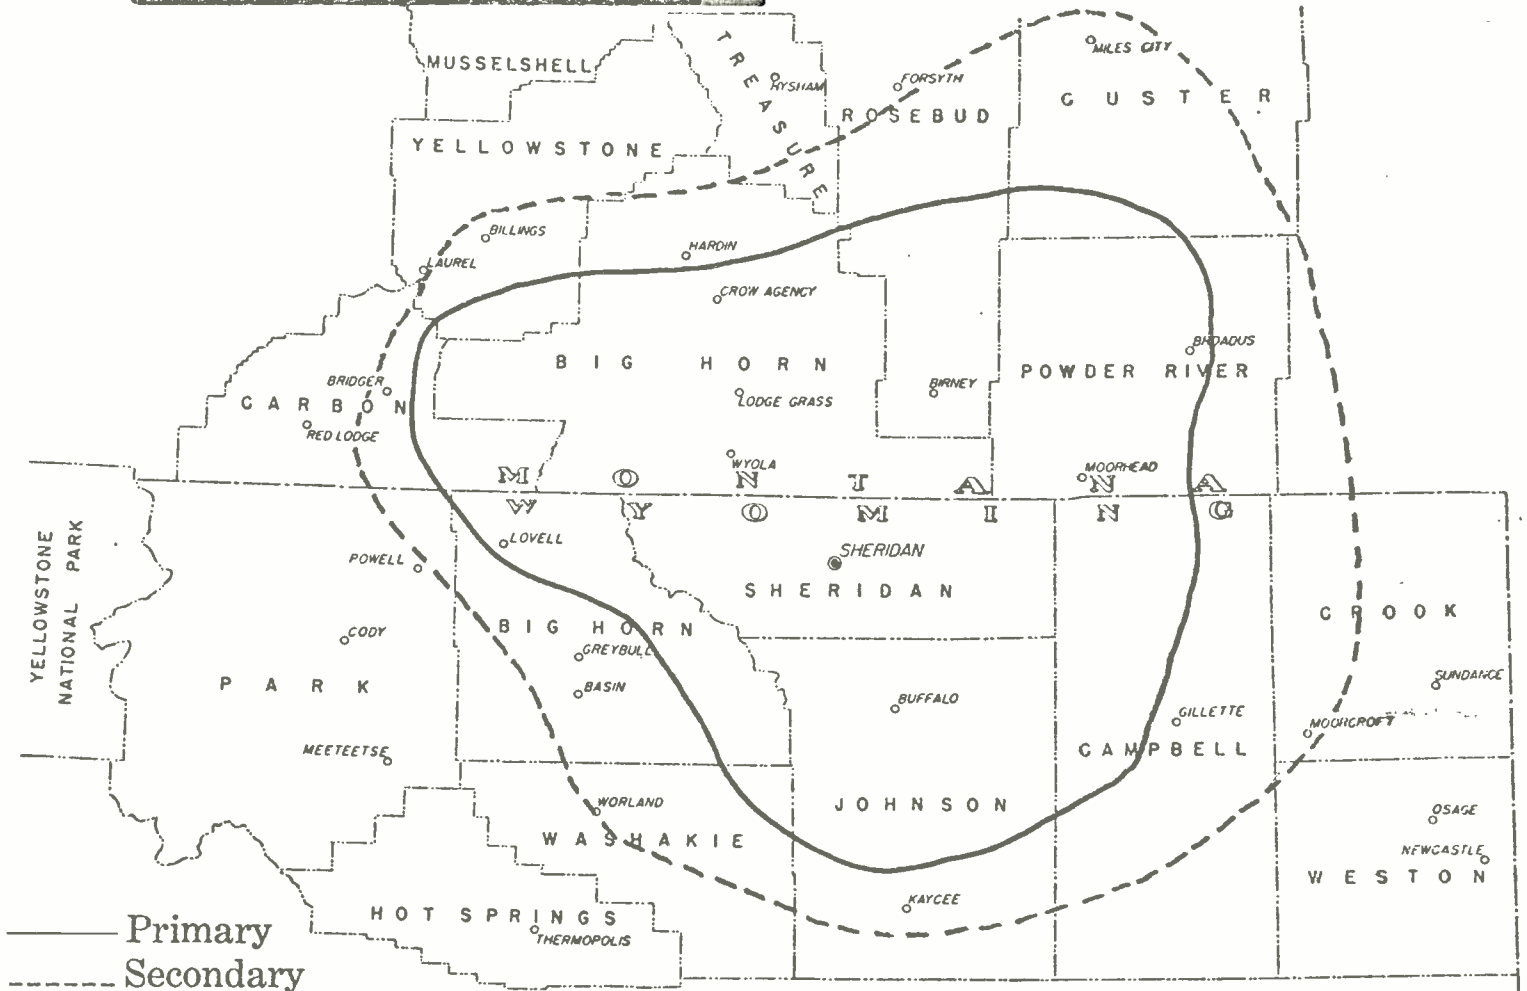

KWYO

SHERIDAN, WYOMING

COVERAGE MAP

1000 W

1410 KC