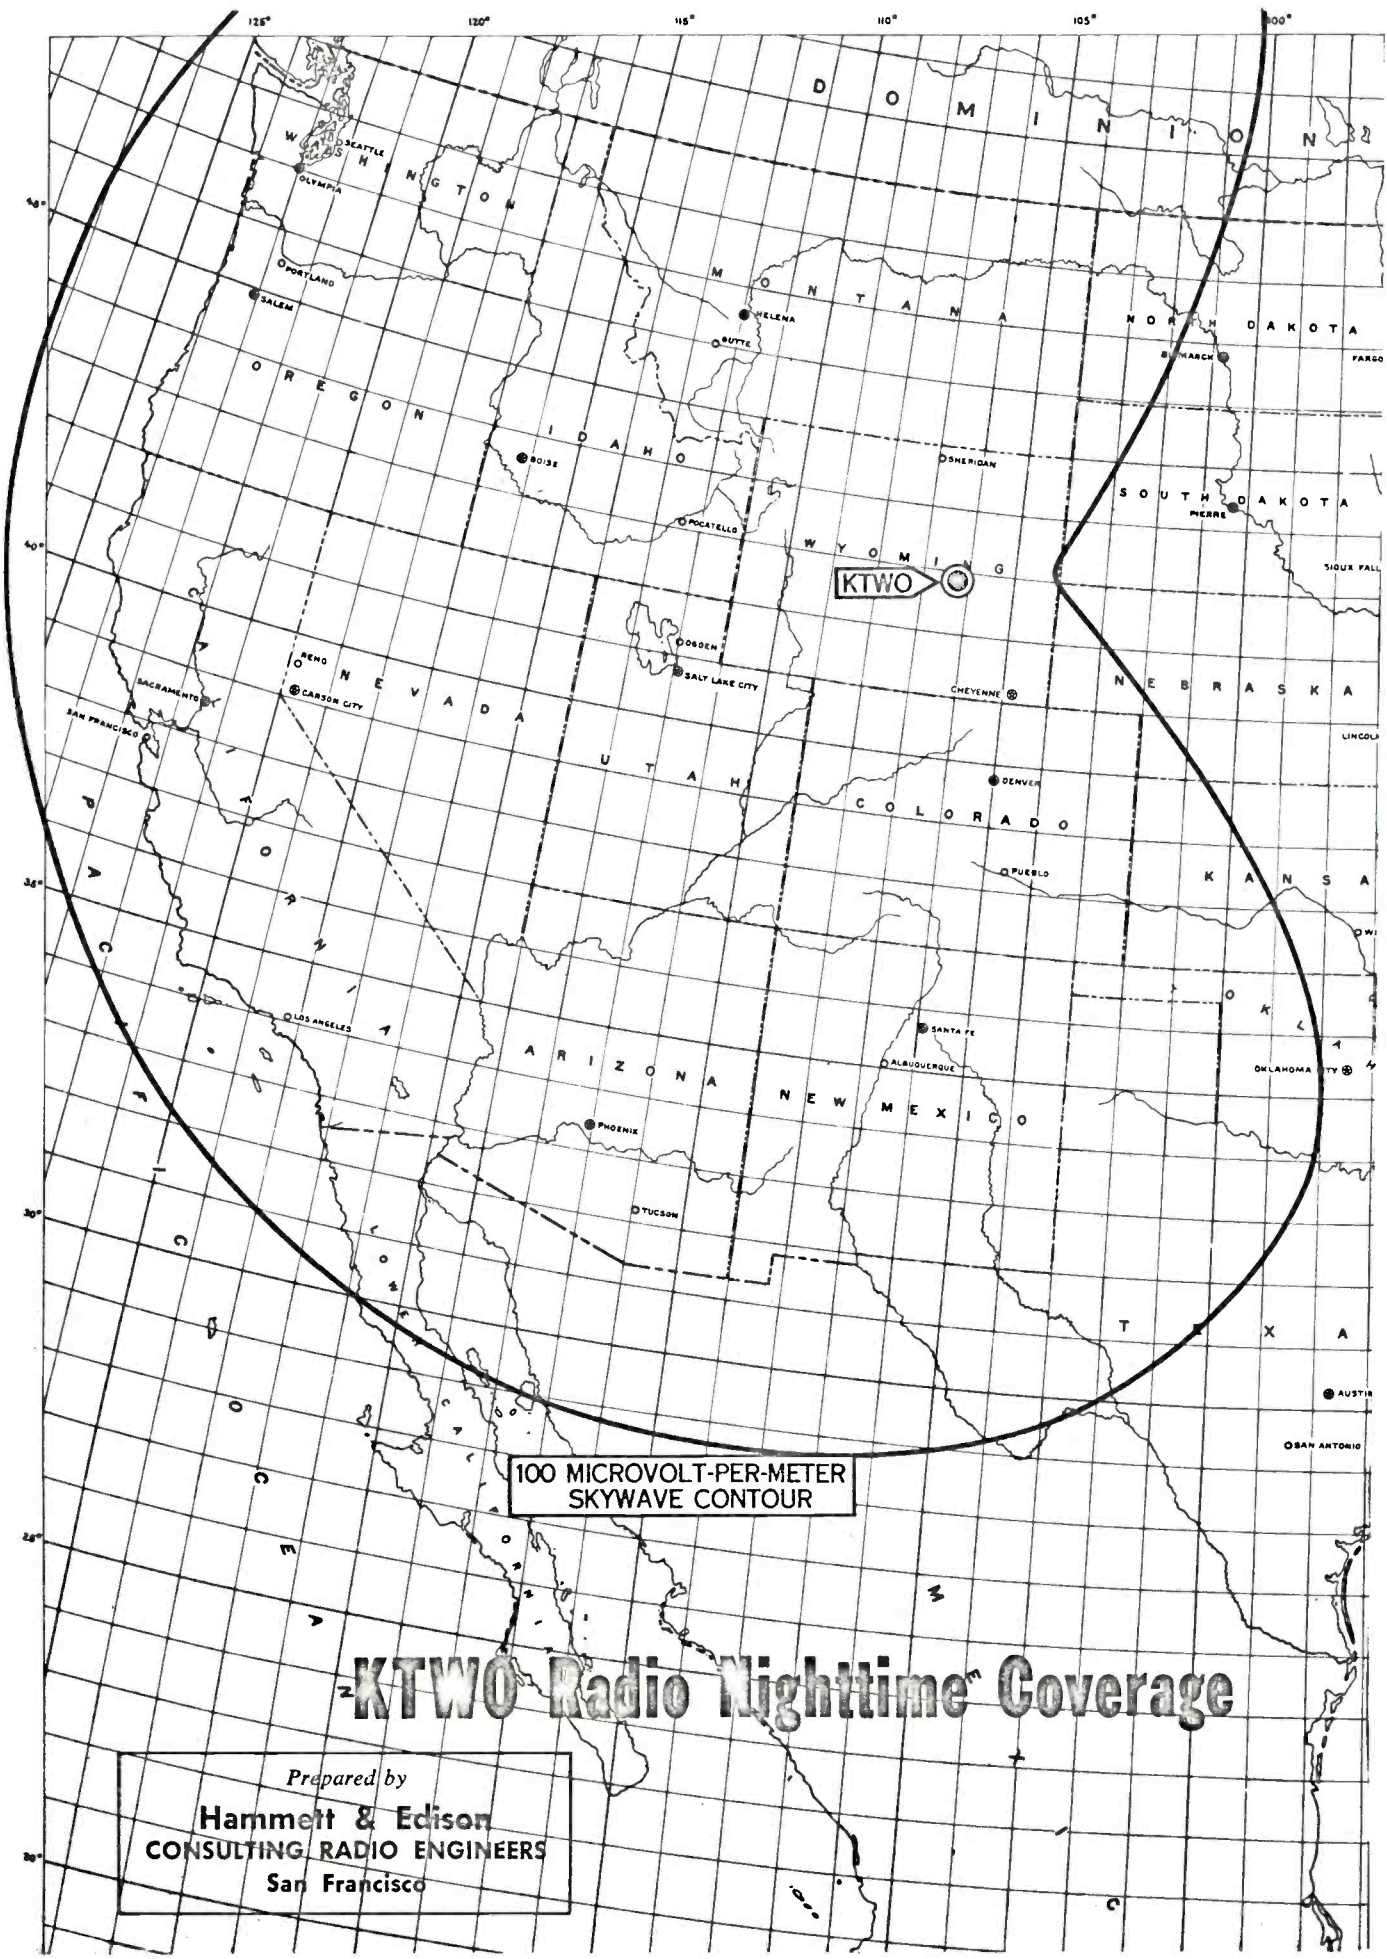

KWYO

SHERIDAN, WYOMING

COVERAGE MAP

1000 W

1410 KC

100 MICROVOLT-PER-METER
SKYWAVE CONTOUR

KTWO Radio Nighttime Coverage

Prepared by
Hammett & Edison
CONSULTING RADIO ENGINEERS
San Francisco