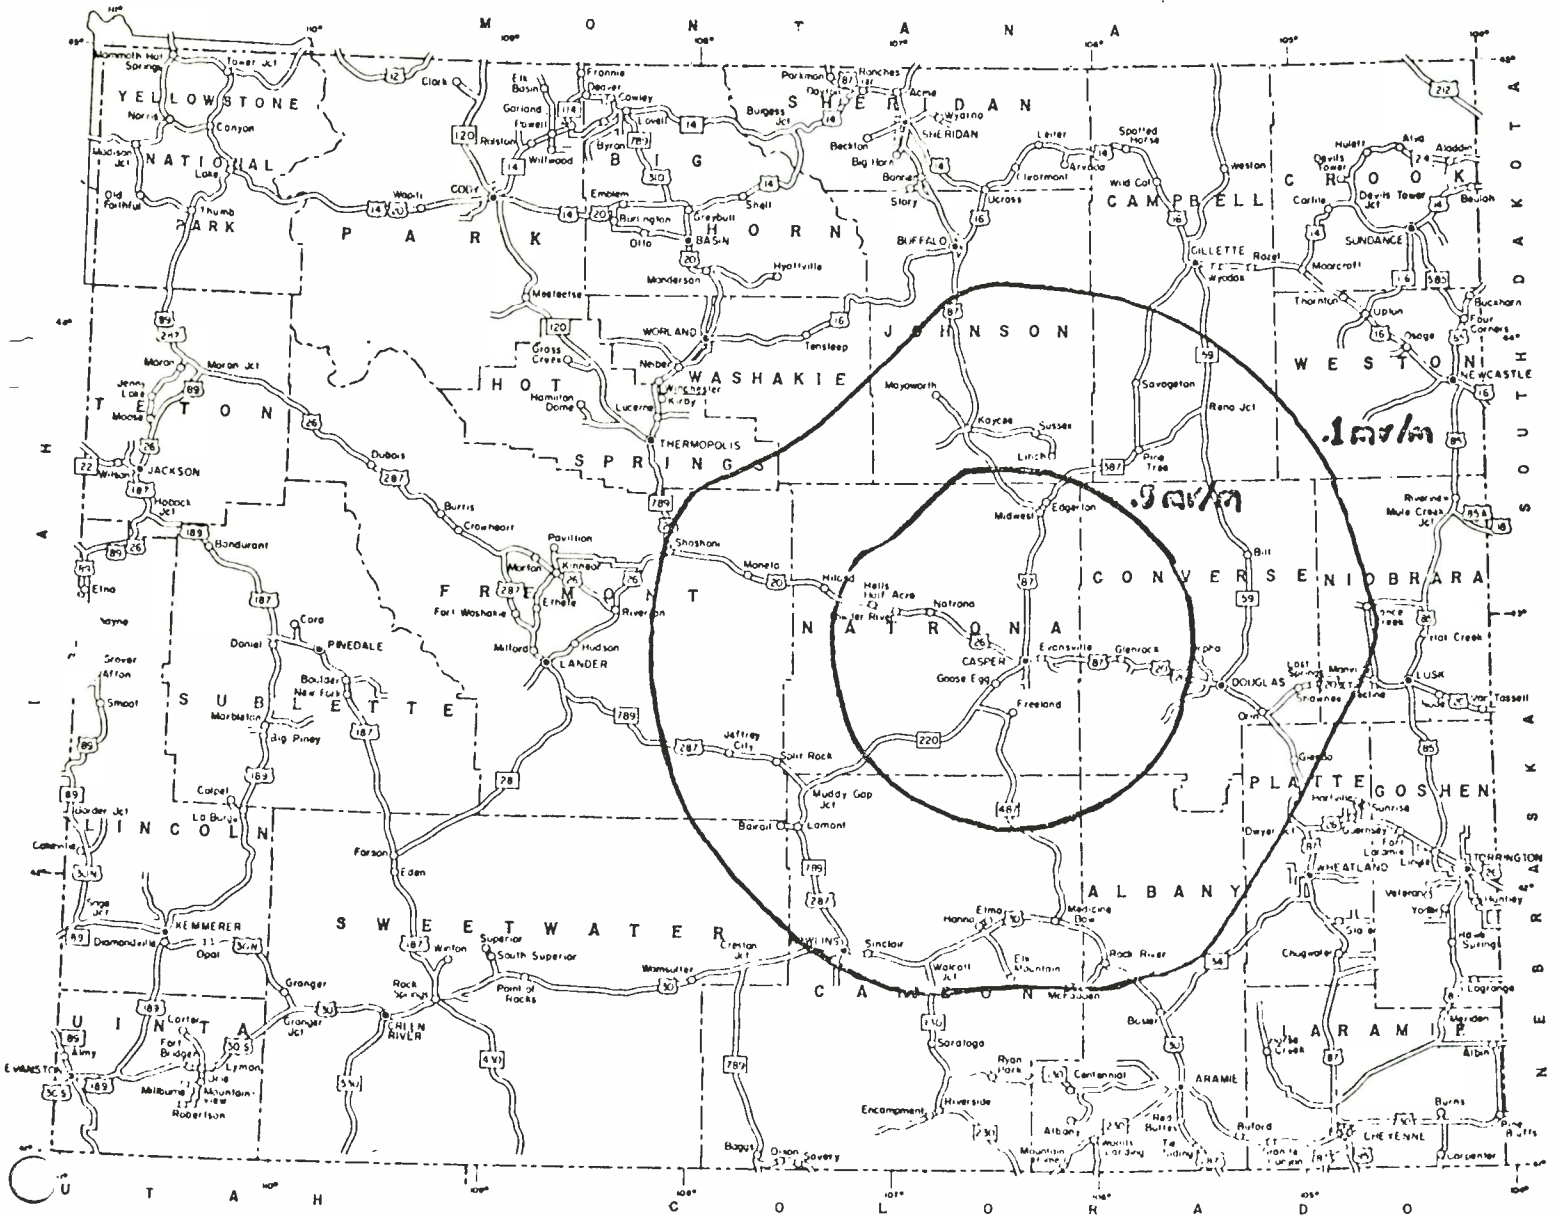

Kati

1400 KC

BOX 2006

PHONE 23 7-9747

CASPER, WYOMING

STATE OF WYOMING

Population