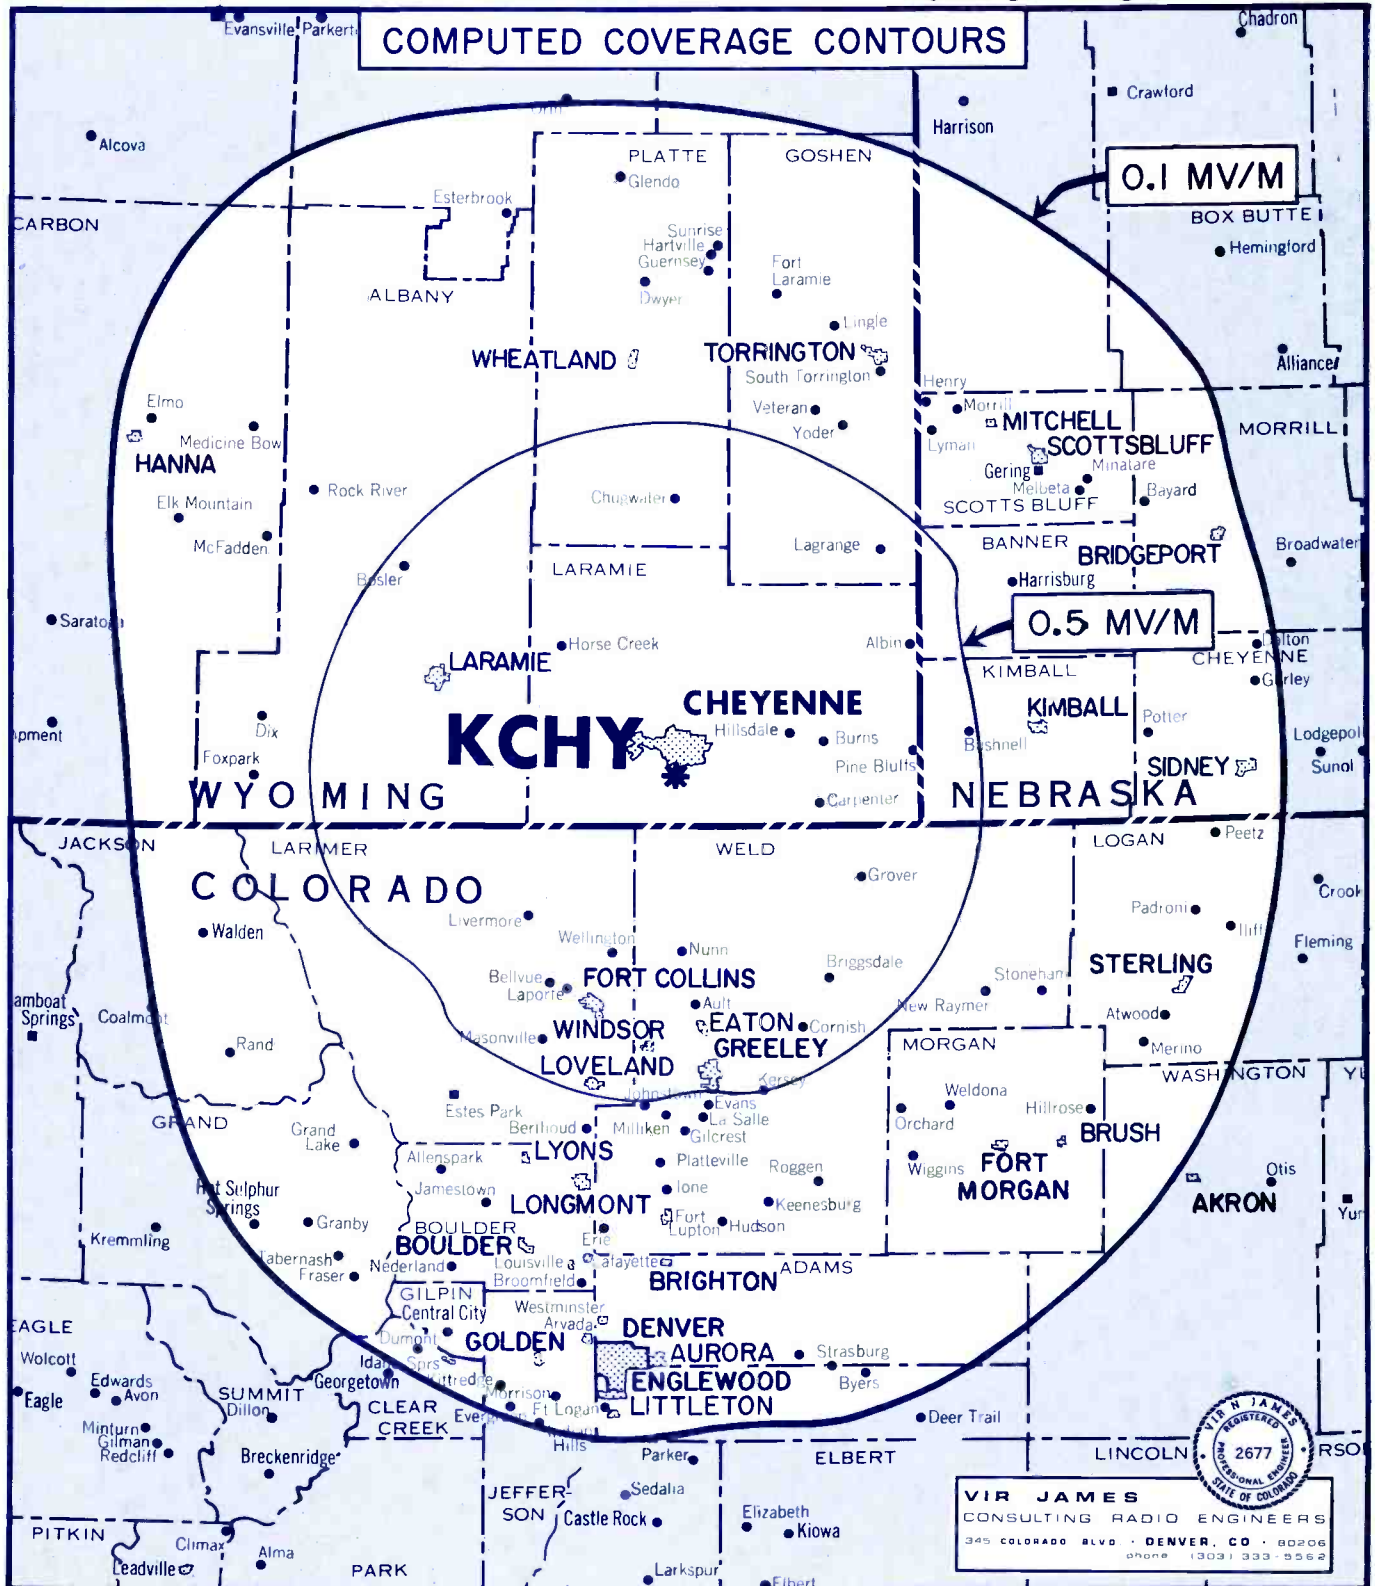

KCHY 1530 kHz 10,000 watts RADIO

CHEYENNE WYOMING

Highest powered 24-hour service in Wyoming's largest market

the new **KCHY** 1000 WATTS

more music - more news - more often!

market data

Population
120,000

Families
54,000