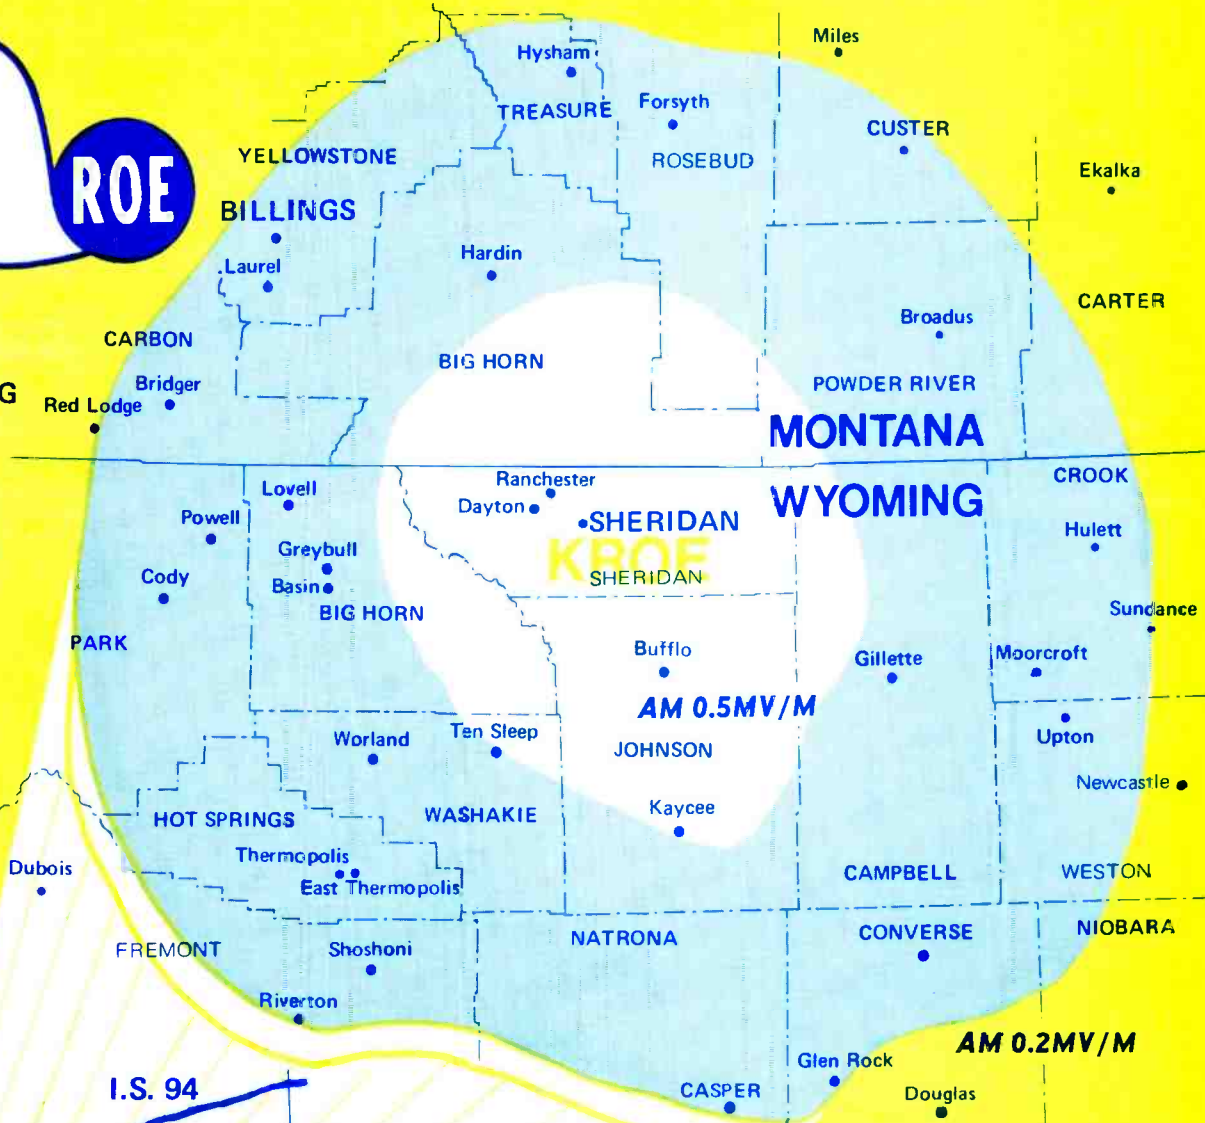

Thermopolis, Wyoming 82443

KTBE

"Modern Country Tower Power"

**1000
watts - Day**

**250
Watts - Night**

**1240 on
AM Dial**

Your Most Powerful Salesman

K

ROE

RADIO

930 kc

SHERIDAN, WYOMING

THE BIG K RADIO Gives You Coverage in Both Width and Depth, a Diversified, High Income, 23 County Area Covering Important Portions of Both Wyoming and Montana

**You'll Get a Real Kick
in the Sales
From the Friendly Big K.**