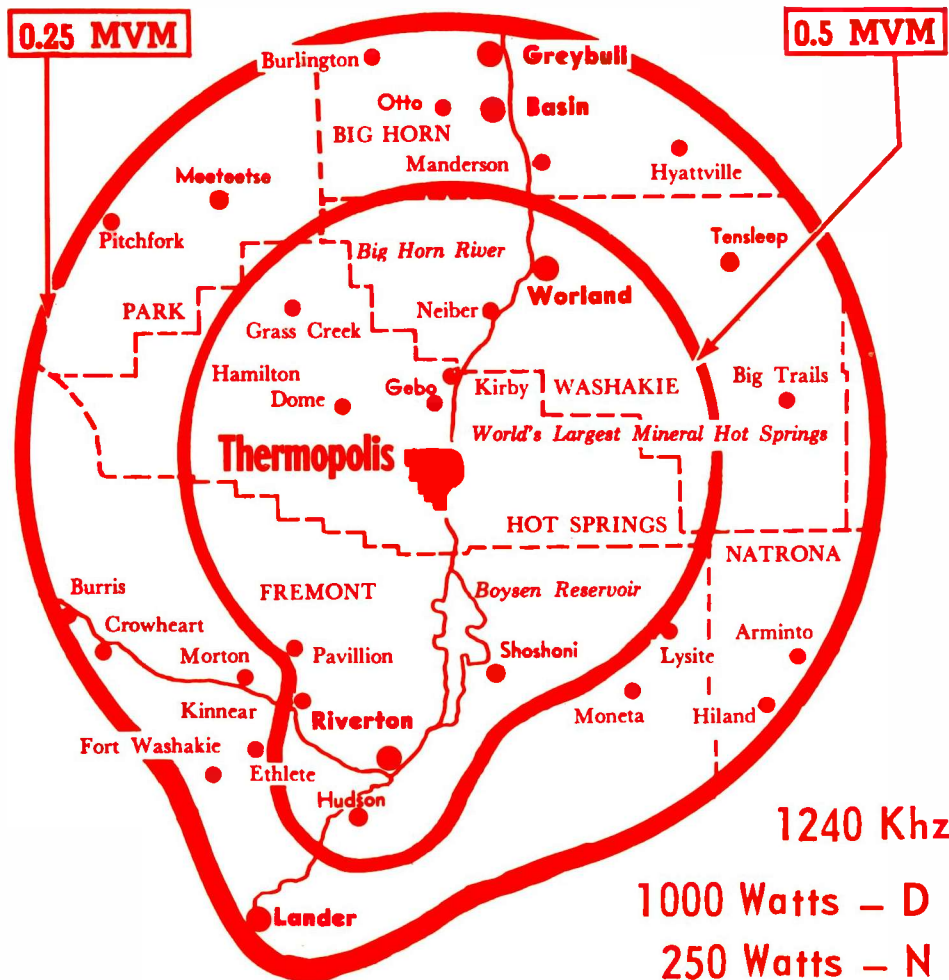

KWYO

SHERIDAN, WYOMING

COVERAGE MAP

1000 W

1410 KC

100 MICROVOLT-PER-METER
SKYWAVE CONTOUR

KTWO Radio Nighttime Coverage

Prepared by
Hammett & Edison
CONSULTING RADIO ENGINEERS
San Francisco