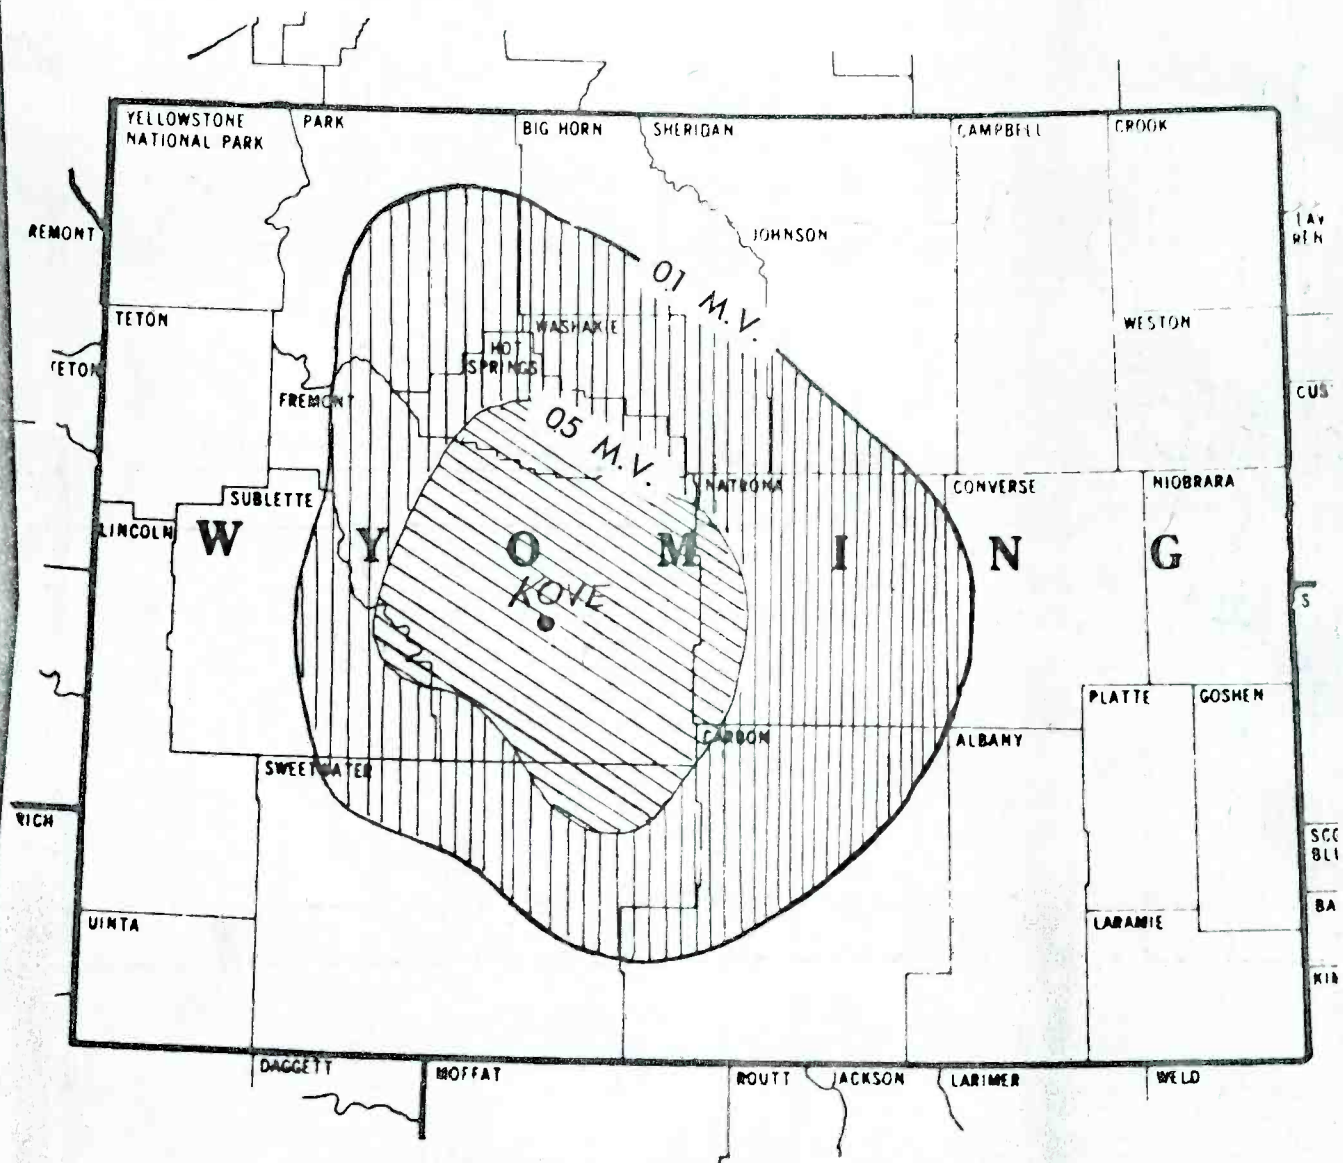

KOVE

COVERING WYOMING'S THIRD
LARGEST — FASTEST
GROWING MARKET

LANDER - RIVERTON

WYOMING

5000 WATTS

1330 KILOCYCLES

COVERAGE MAP

KRAL Rawlins Wyoming 1240
1000 Watts of People Power!!