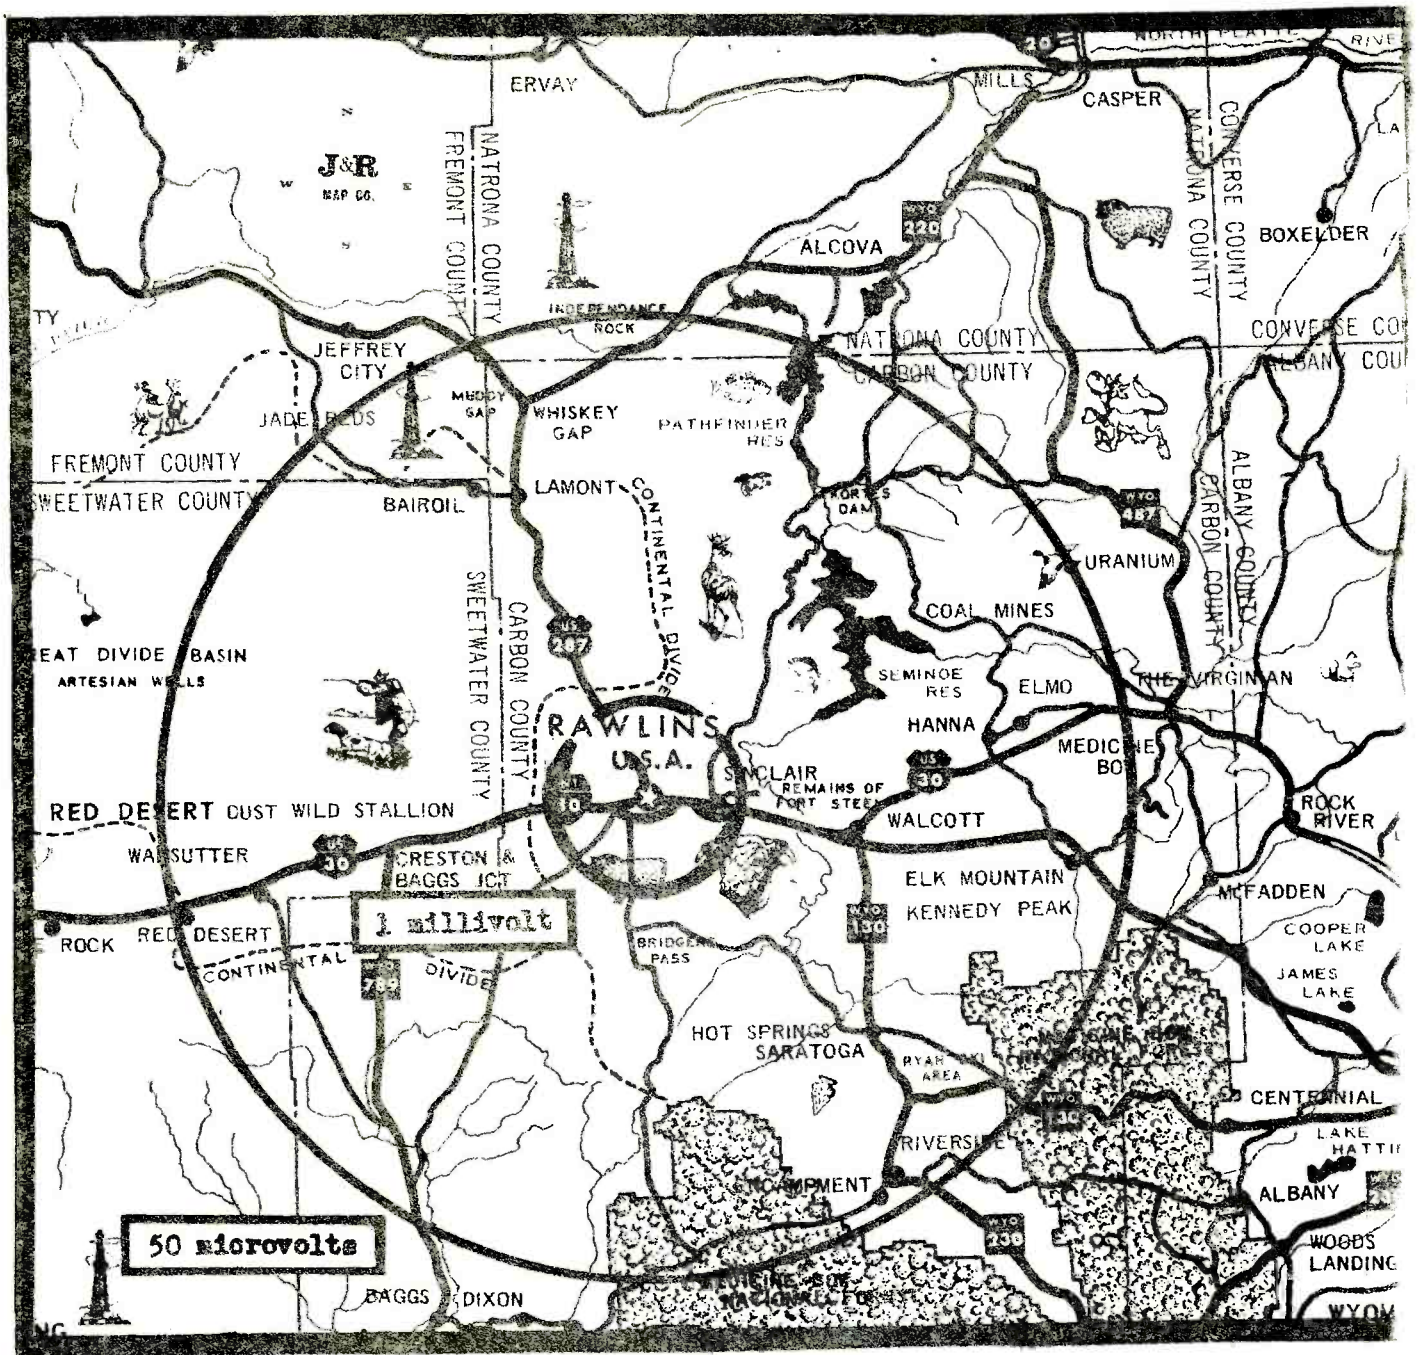

KOVE

COVERING WYOMING'S THIRD
LARGEST — FASTEST
GROWING MARKET

LANDER - RIVERTON

WYOMING

5000 WATTS

1330 KILOCYCLES

COVERAGE MAP

KRAL Rawlins Wyoming 1240
1000 Watts of People Power!!