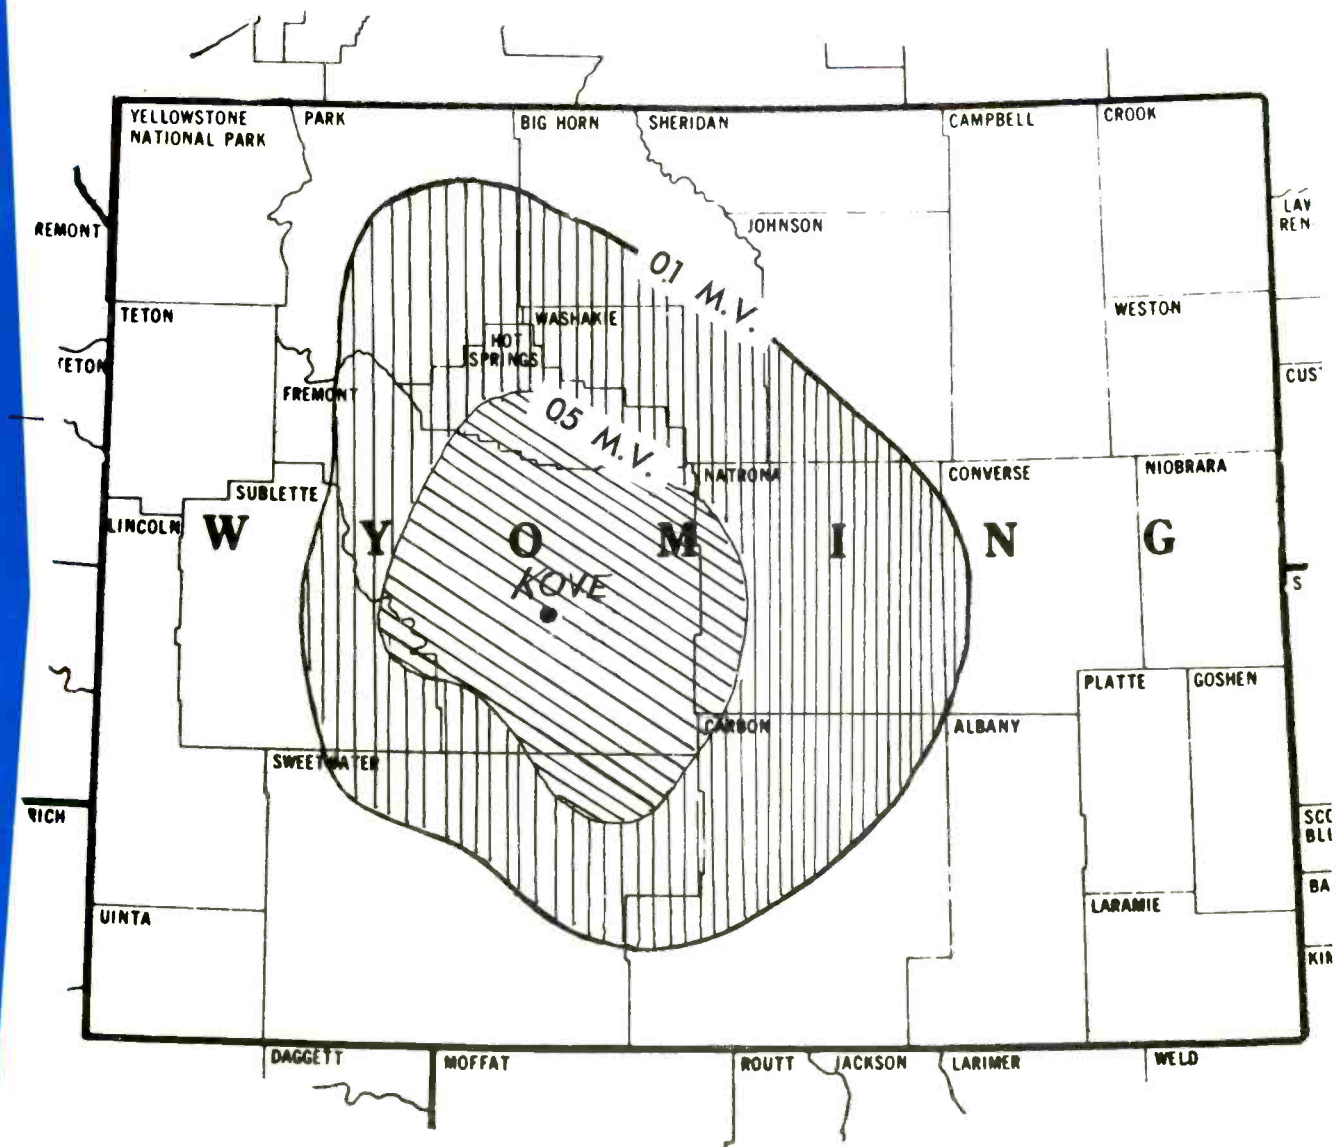

KOVE

COVERING WYOMING'S THIRD
LARGEST — FASTEST
GROWING MARKET

LANDER - RIVERTON

WYOMING

5000 WATTS

1330 KILOCYCLES

COVERAGE MAP

KOVE MARKET DATA