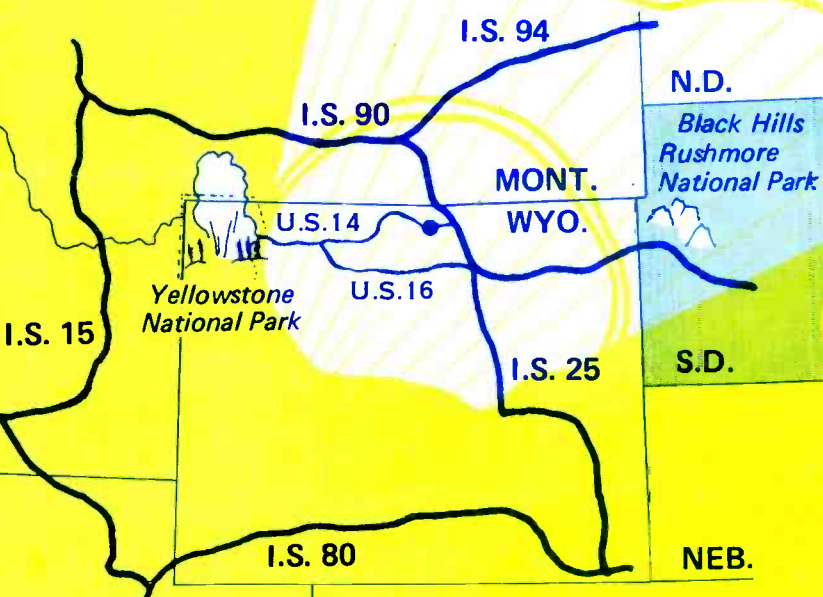

Thermopolis, Wyoming 82443

KTBE

"Modern Country Tower Power"

**1000
watts - Day**

**250
Watts - Night**

**1240 on
AM Dial**

Your Most Powerful Salesman

K

ROE

RADIO

930 kc

SHERIDAN, WYOMING

THE BIG K RADIO Gives You Coverage in Both Width and Depth, a Diversified, High Income, 23 County Area Covering Important Portions of Both Wyoming and Montana

**You'll Get a Real Kick
in the Sales
From the Friendly Big K.**