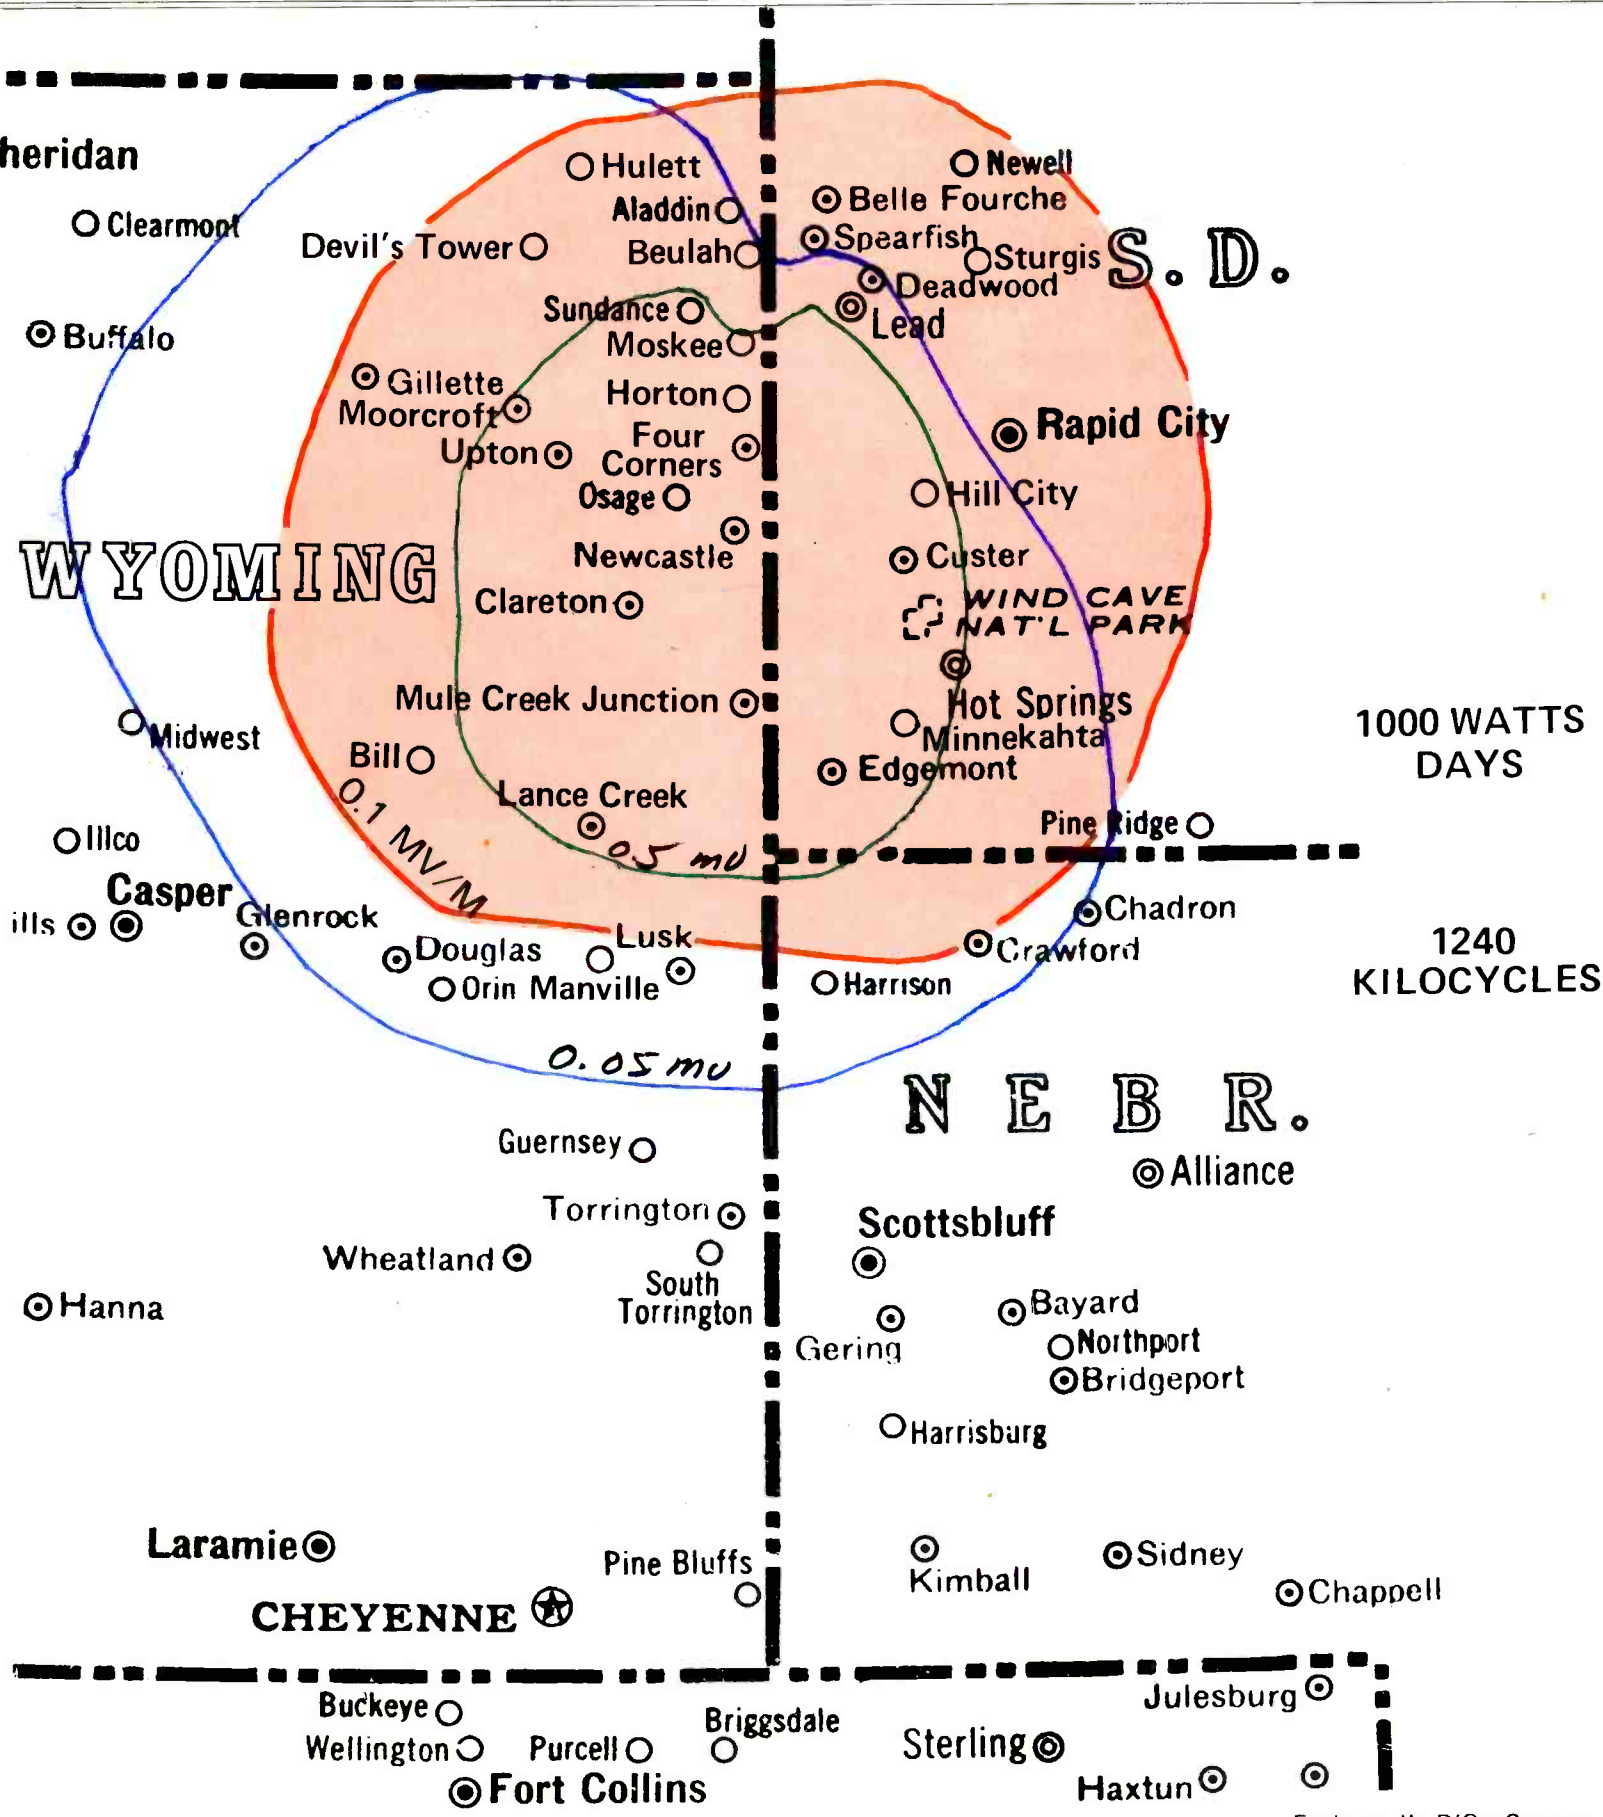

KASL

Revised.

1240 KC

216 WEST MAIN
NEWCASTLE, WYOMING
PHONE (307) 746-4433

1000 WATTS

1000 WATTS
DAYS

1240
KILOCYCLES