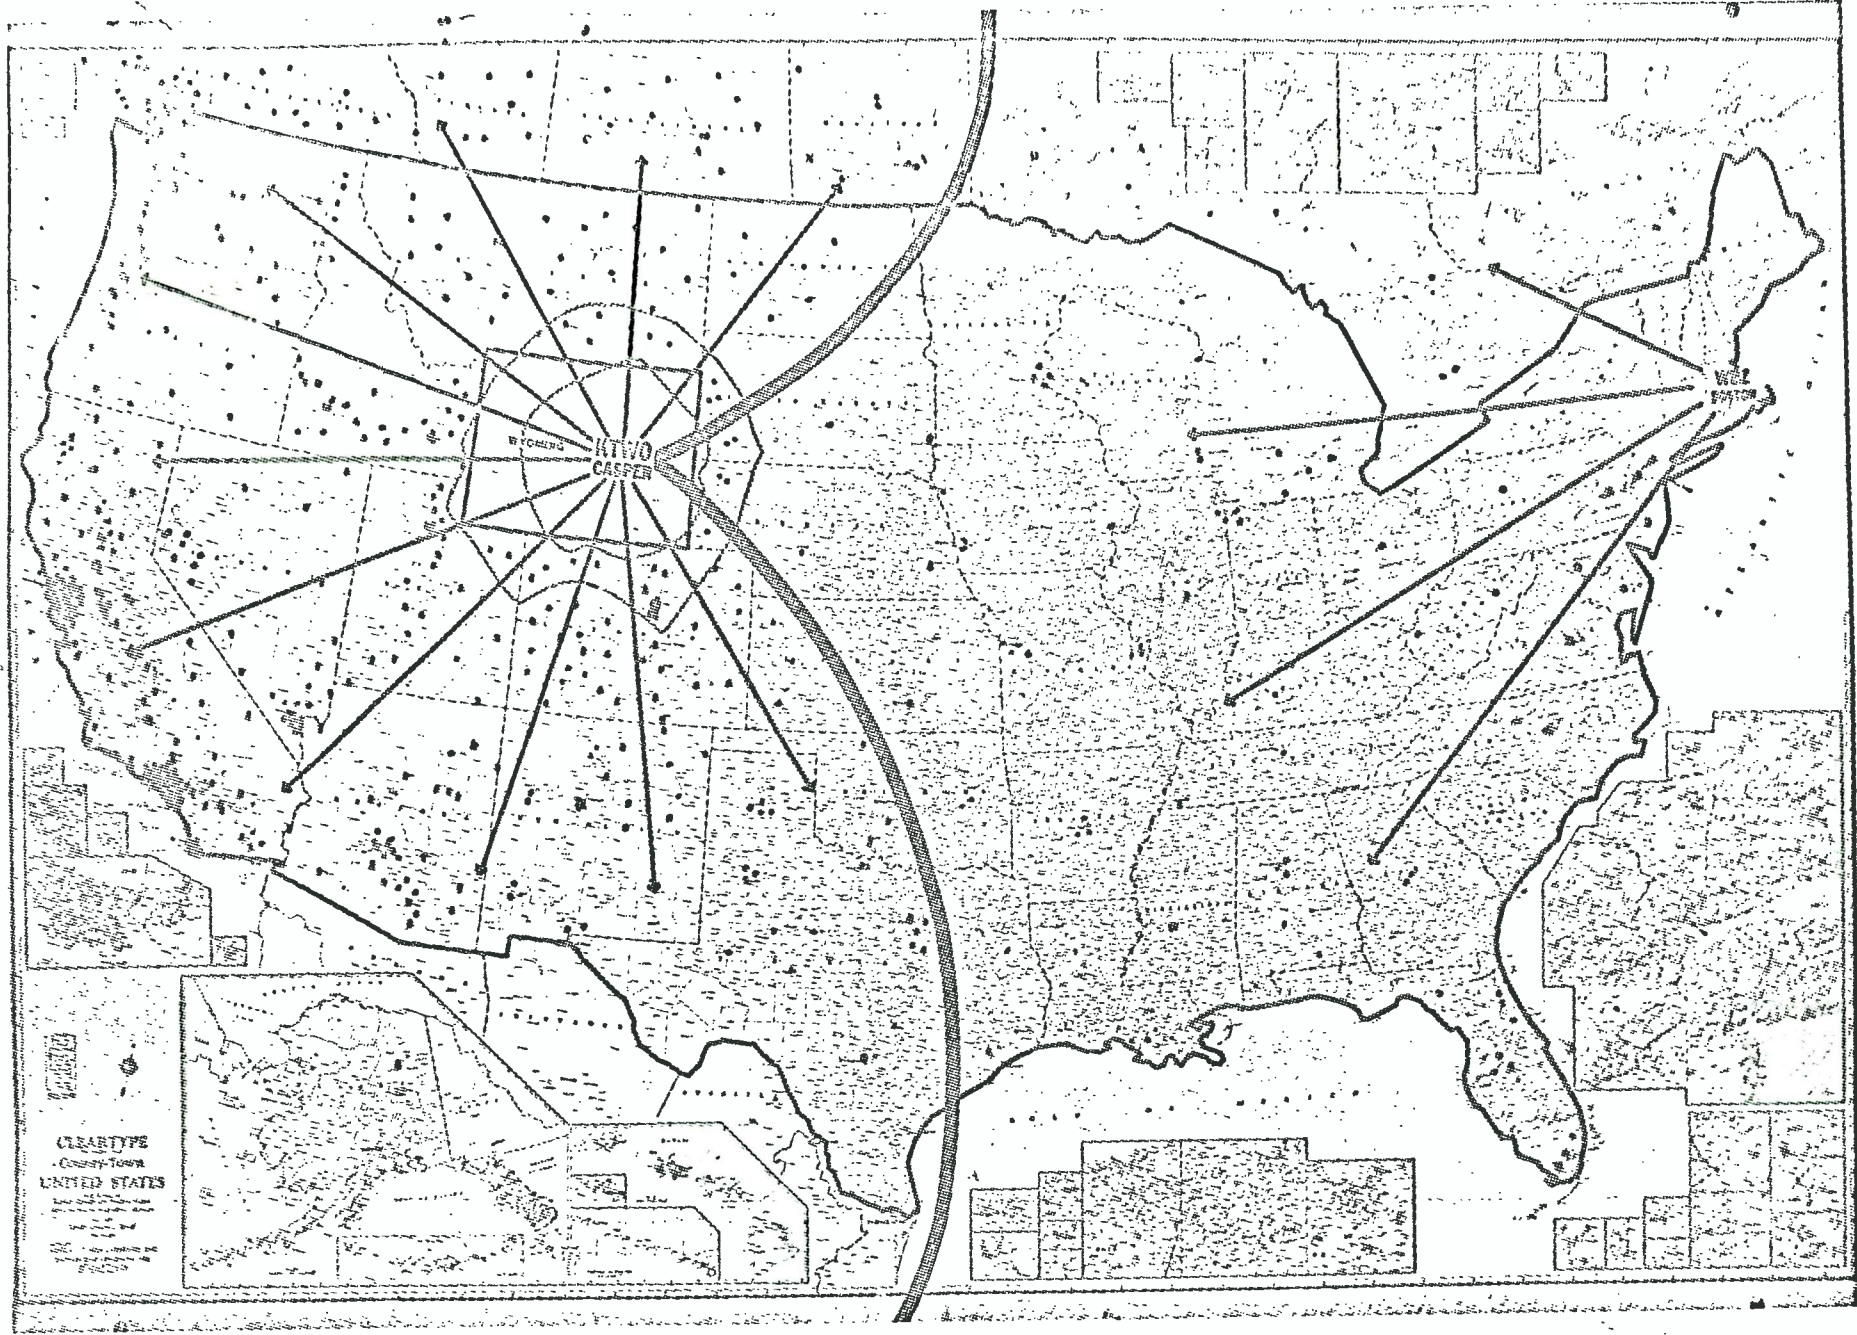

PORTLAND
Art Moore & Associates
520 S.W. 6th Ave.
CApital 8-7284

DENVER
John L. McGuire & Co.
1150 Delaware St.
825-7585

*This is the only one
we have right now*

The broken, circular lines indicate the K2 Radio daytime contours. The area West, North and South of the heavy black line indicates the K2 Radio nighttime skywave. This line also indicates how the K2 signal must be withdrawn at night toward the East in order to protect WBZ, Boston. The black dots indicate areas from where mail has been received.