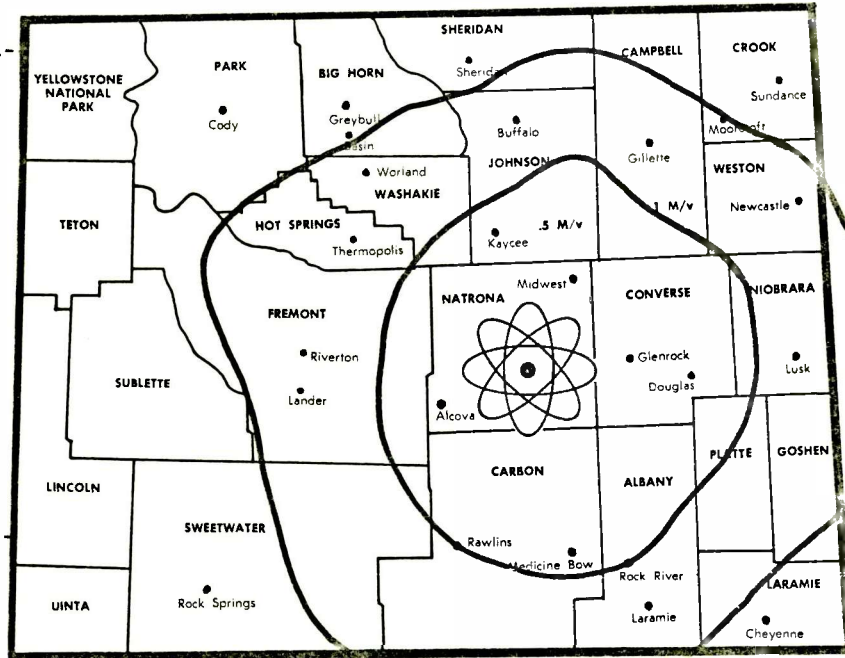

K 2 W

WYOMING'S ONLY NBC AFFILIATE
September, 1954

BROADCAST CENTER ★ P. O. BOX 2717

CASPER, WYOMING

5000 Watts • 1470 KC • Regional Radio
Wyoming's Pioneer Broadcaster • Established 1930
Telephone 307-237-3711 • Teletype 307-237-2354

Vice President & General Manager, Jack Rosenthal • Station Manager, Fred Burgi

WYOMING'S ONLY NBC AFFILIATE

Represented Nationally by the Meeker Company

NEW YORK
521 Fifth Avenue
MUrray Hill 2-2170

SAN FRANCISCO
55 New Montgomery St.
YUkon 6-4940

CHICAGO
333 N. Michigan Ave.
CEntral 6-1742

OMAHA
Kiewit Plaza
341-7535

HOLLYWOOD
6362 Hollywood Blvd.
Hollywood 2-6501

KANSAS CITY
1012 Baltimore Bldg.
471-5502

Regional Representatives

SEATTLE
Art Moore & Associat
Jones Building
MUtual 2-3377

PORTLAND
Art Moore & Associates
520 S.W. 6th Ave.
CApital 8-7284

DENVER
John L. McGuire & Co.
1150 Delaware St.
825-7585