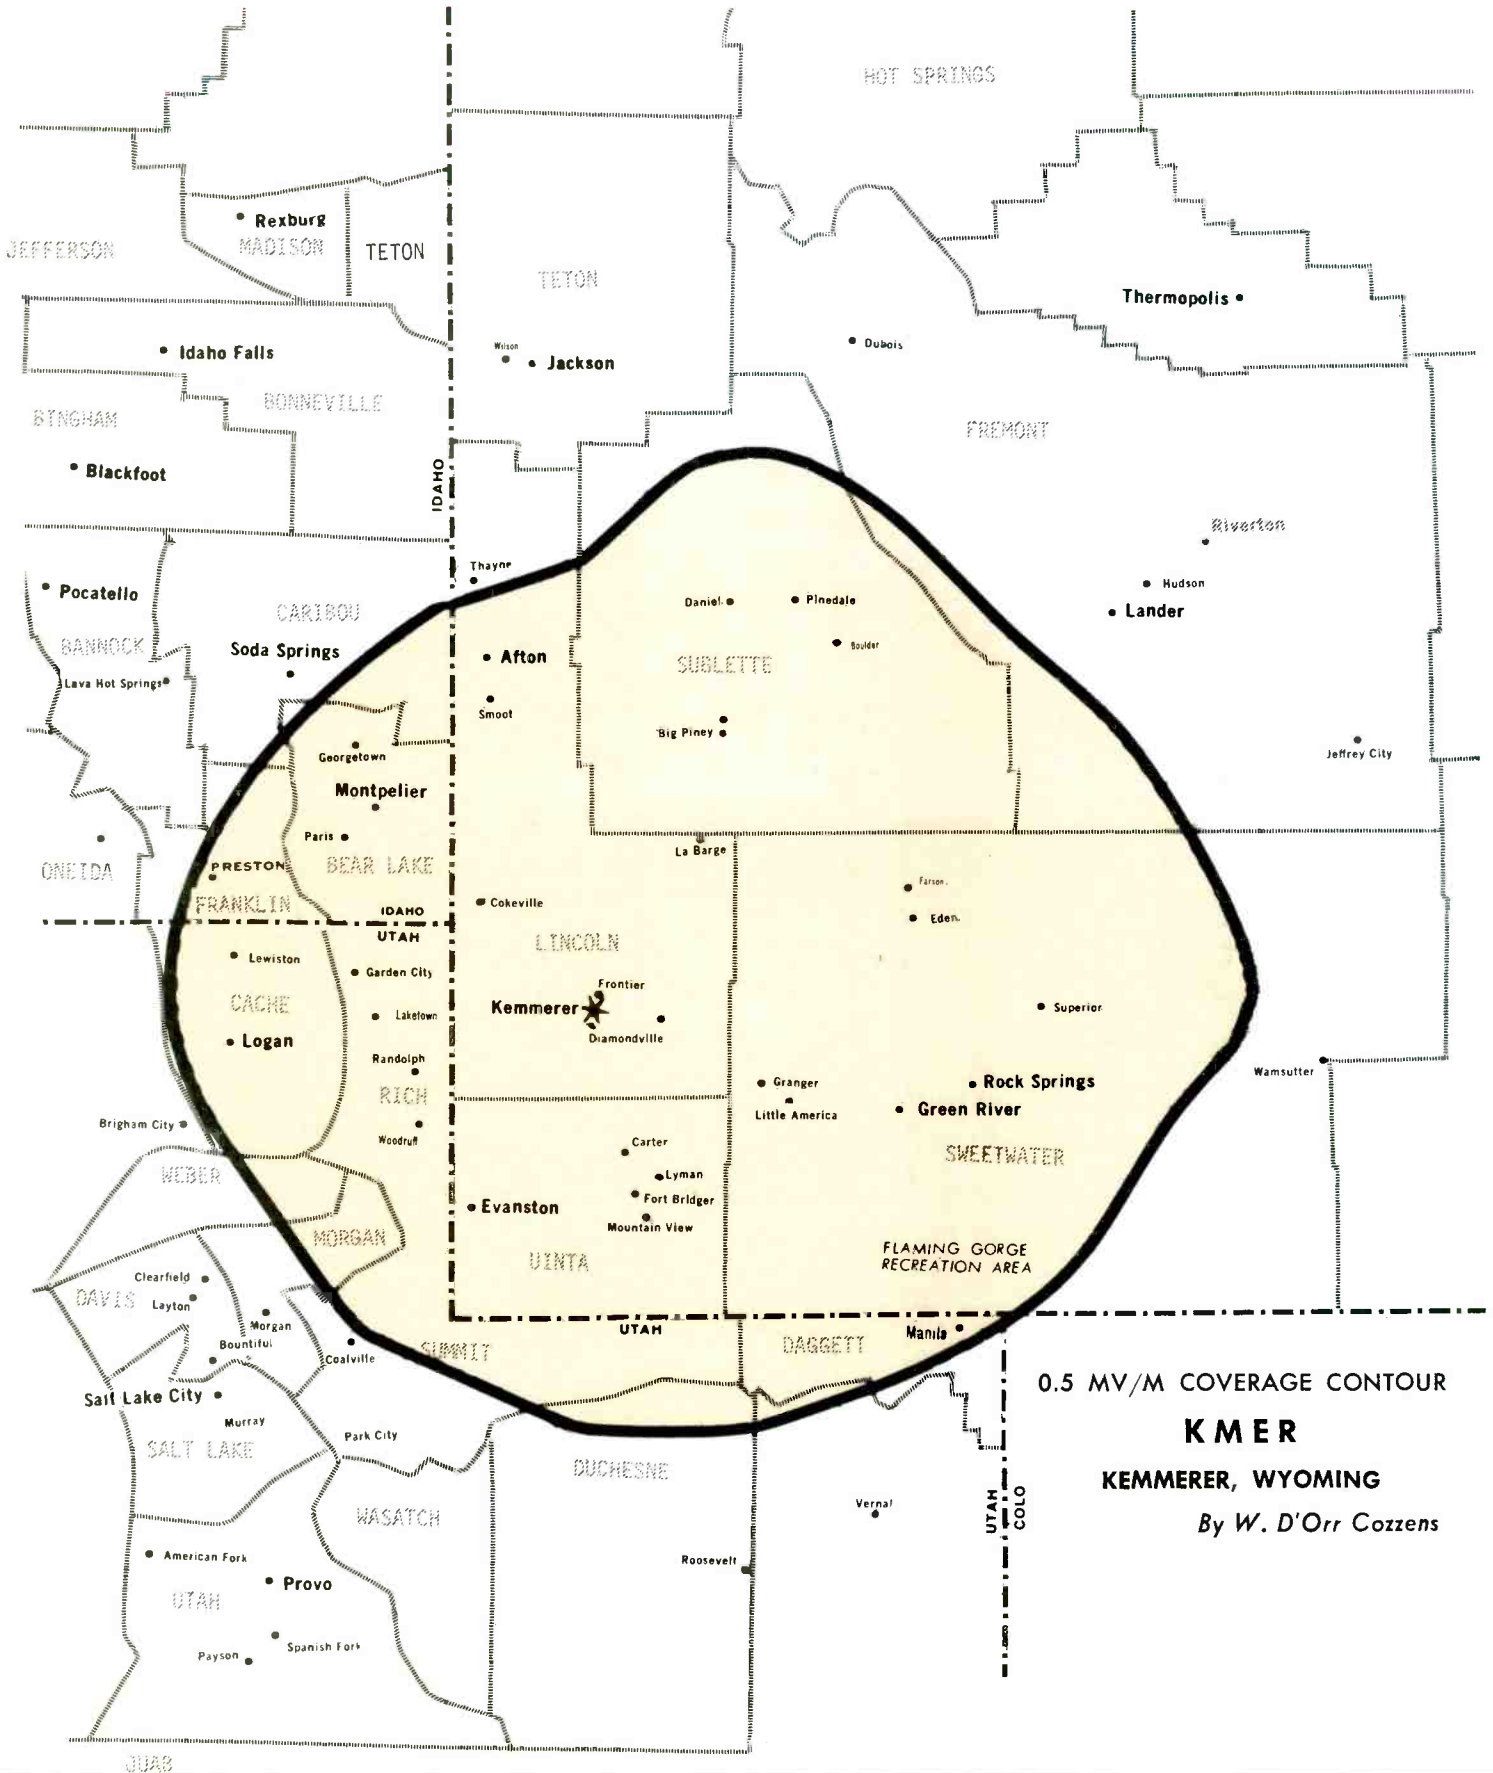

COVERAGE MAP

KMER—KEMMERER, WYOMING

5000 WATTS — 950 KILOCYCLES

JAN. 1, 1970