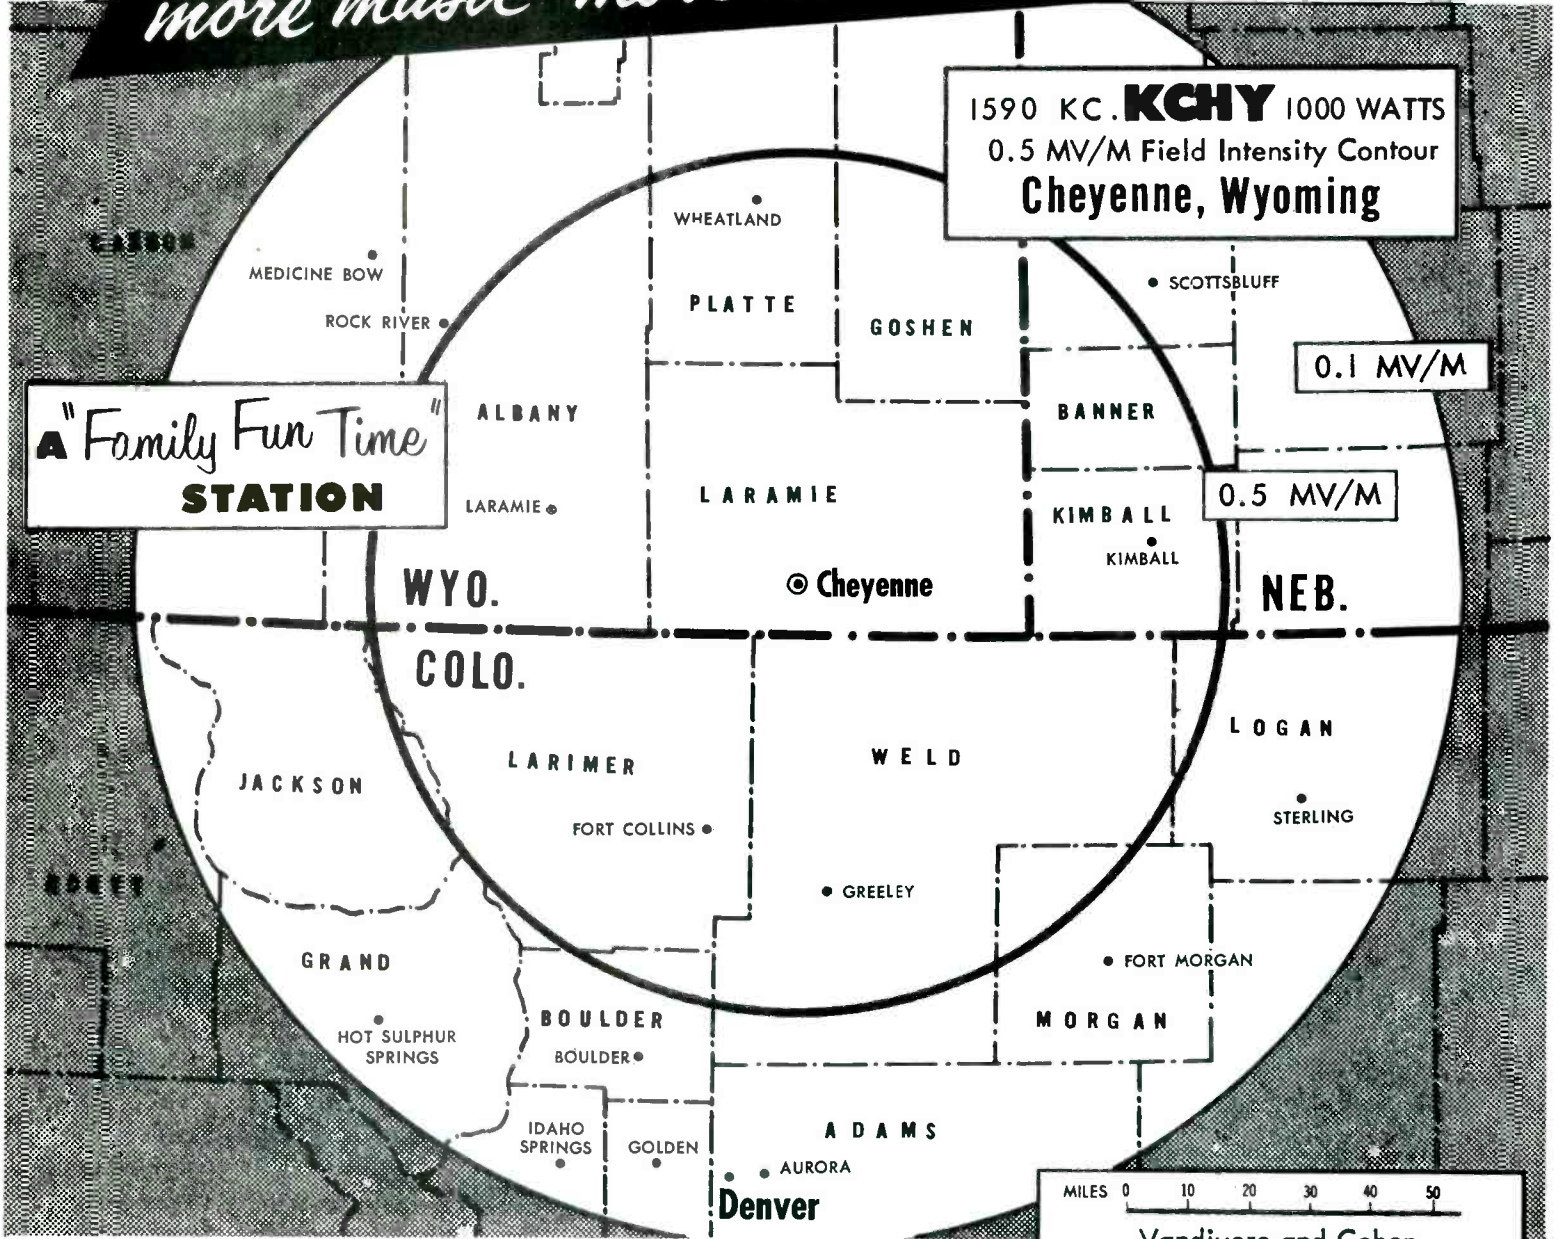

KCHY 1530 kHz 10,000 watts RADIO

CHEYENNE WYOMING

Highest powered 24-hour service in Wyoming's largest market

the new **KCHY** 1000 WATTS

more music - more news - more often!

market data

Population
120,000

Families
54,000