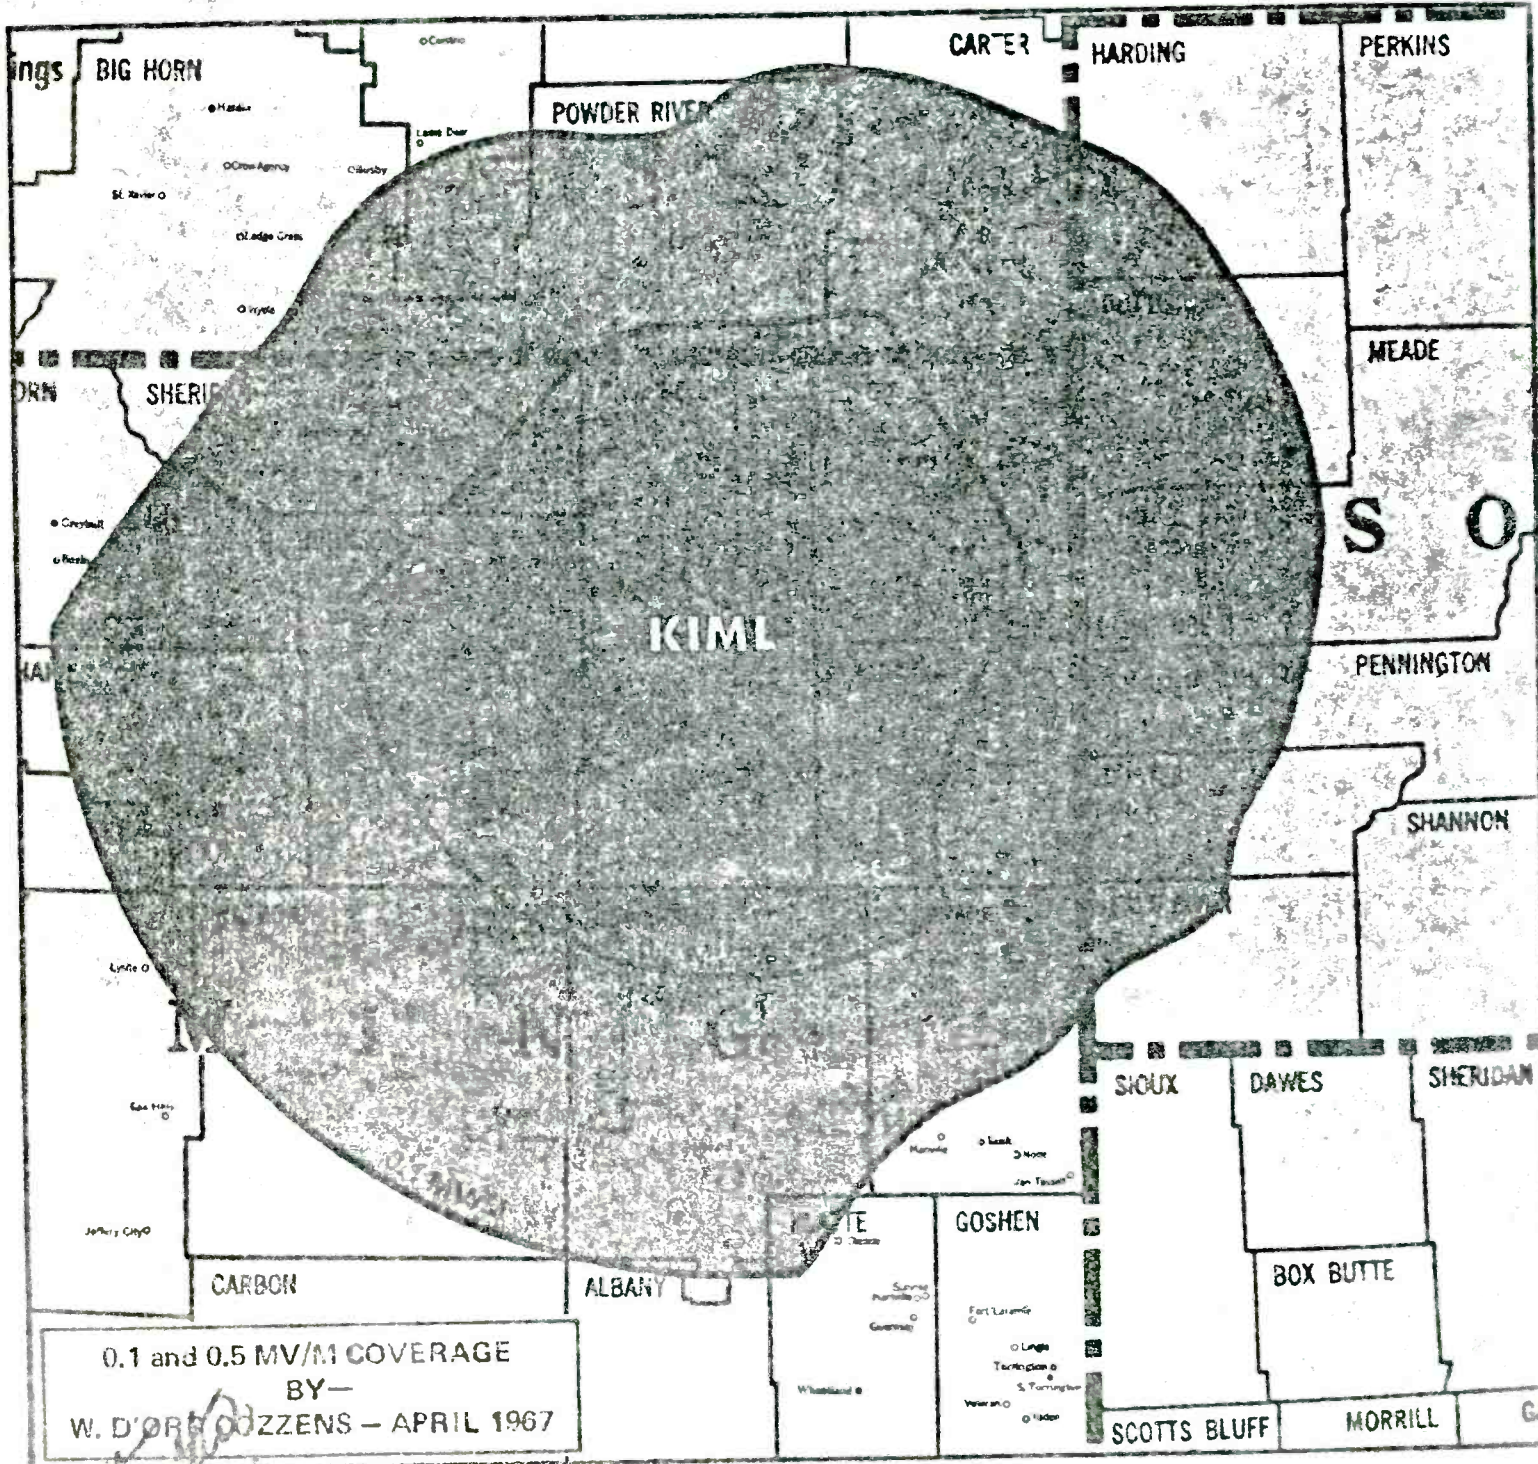

KIML

GILLETTE, WYOMING

5000 WATTS — 1270 KC

AFFILIATED INTERMOUNTAIN NETWORK

REPRESENTED NATIONALLY

COVERAGE DATA — 1967 (SRDS-JUNE-1967)

and you should have a copy of this map

- POPULATION
- RETAIL SALES
- FOOD
- AUTOMOTIVE
- FILLING STATION