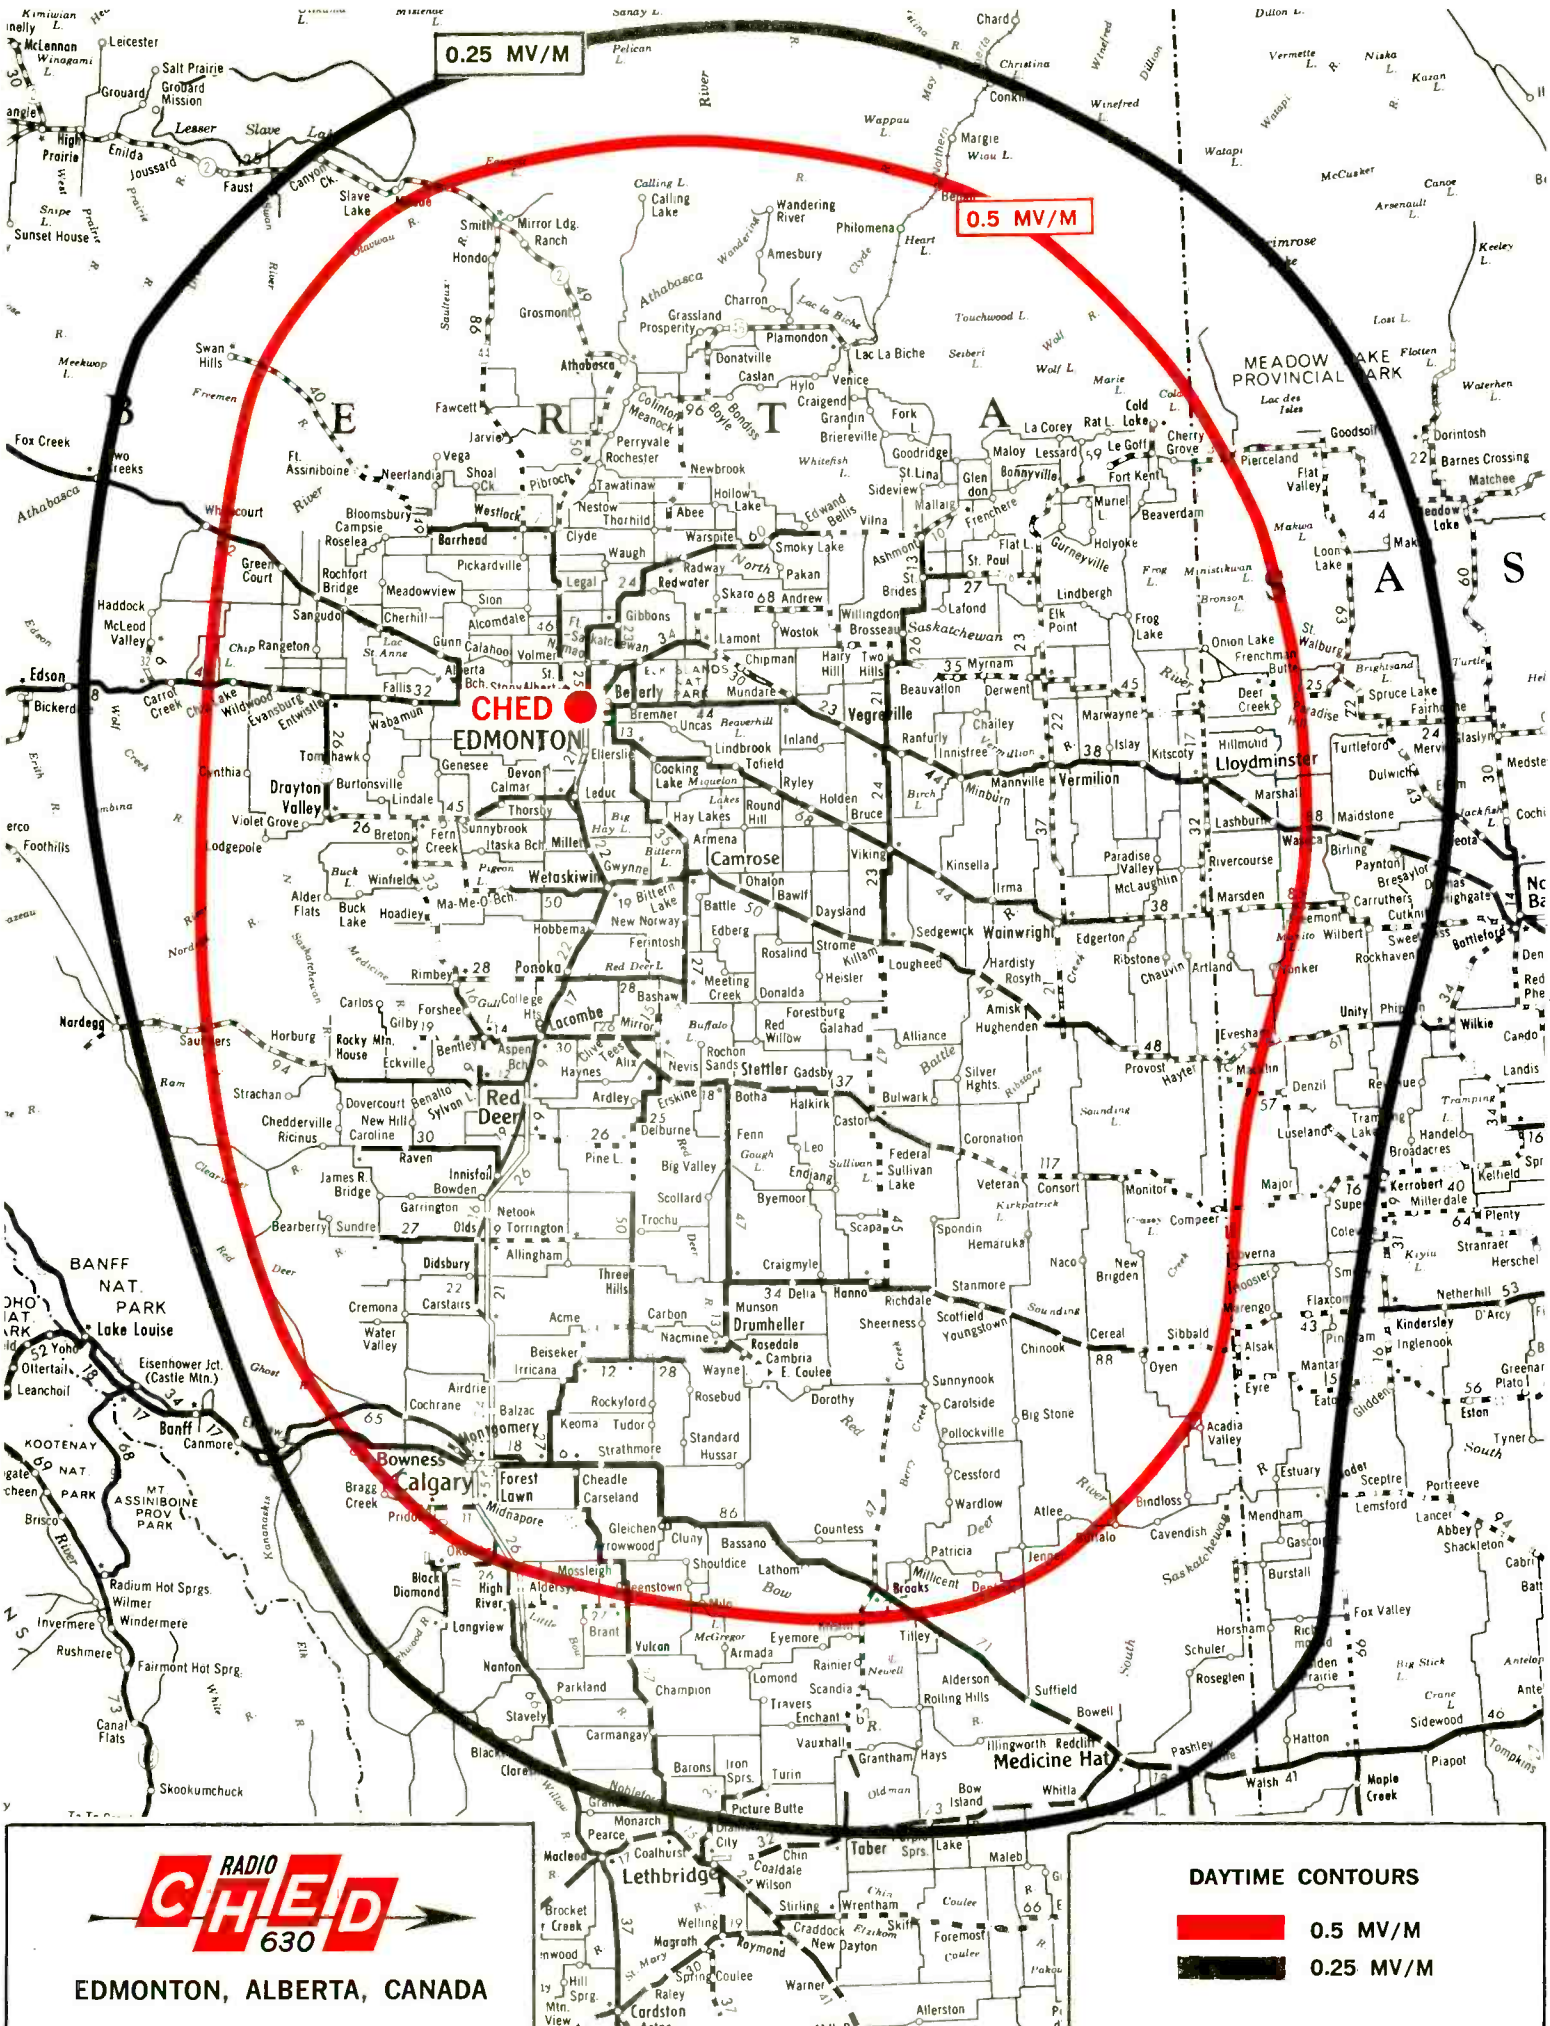

0.5 M/V DAYTIME CONTOUR

0.25 MV/M

0.5 MV/M

CHED
EDMONTON

EDMONTON, ALBERTA, CANADA

DAYTIME CONTOURS

-  0.5 MV/M
-  0.25 MV/M

CFRN RADIO DIAL 1260