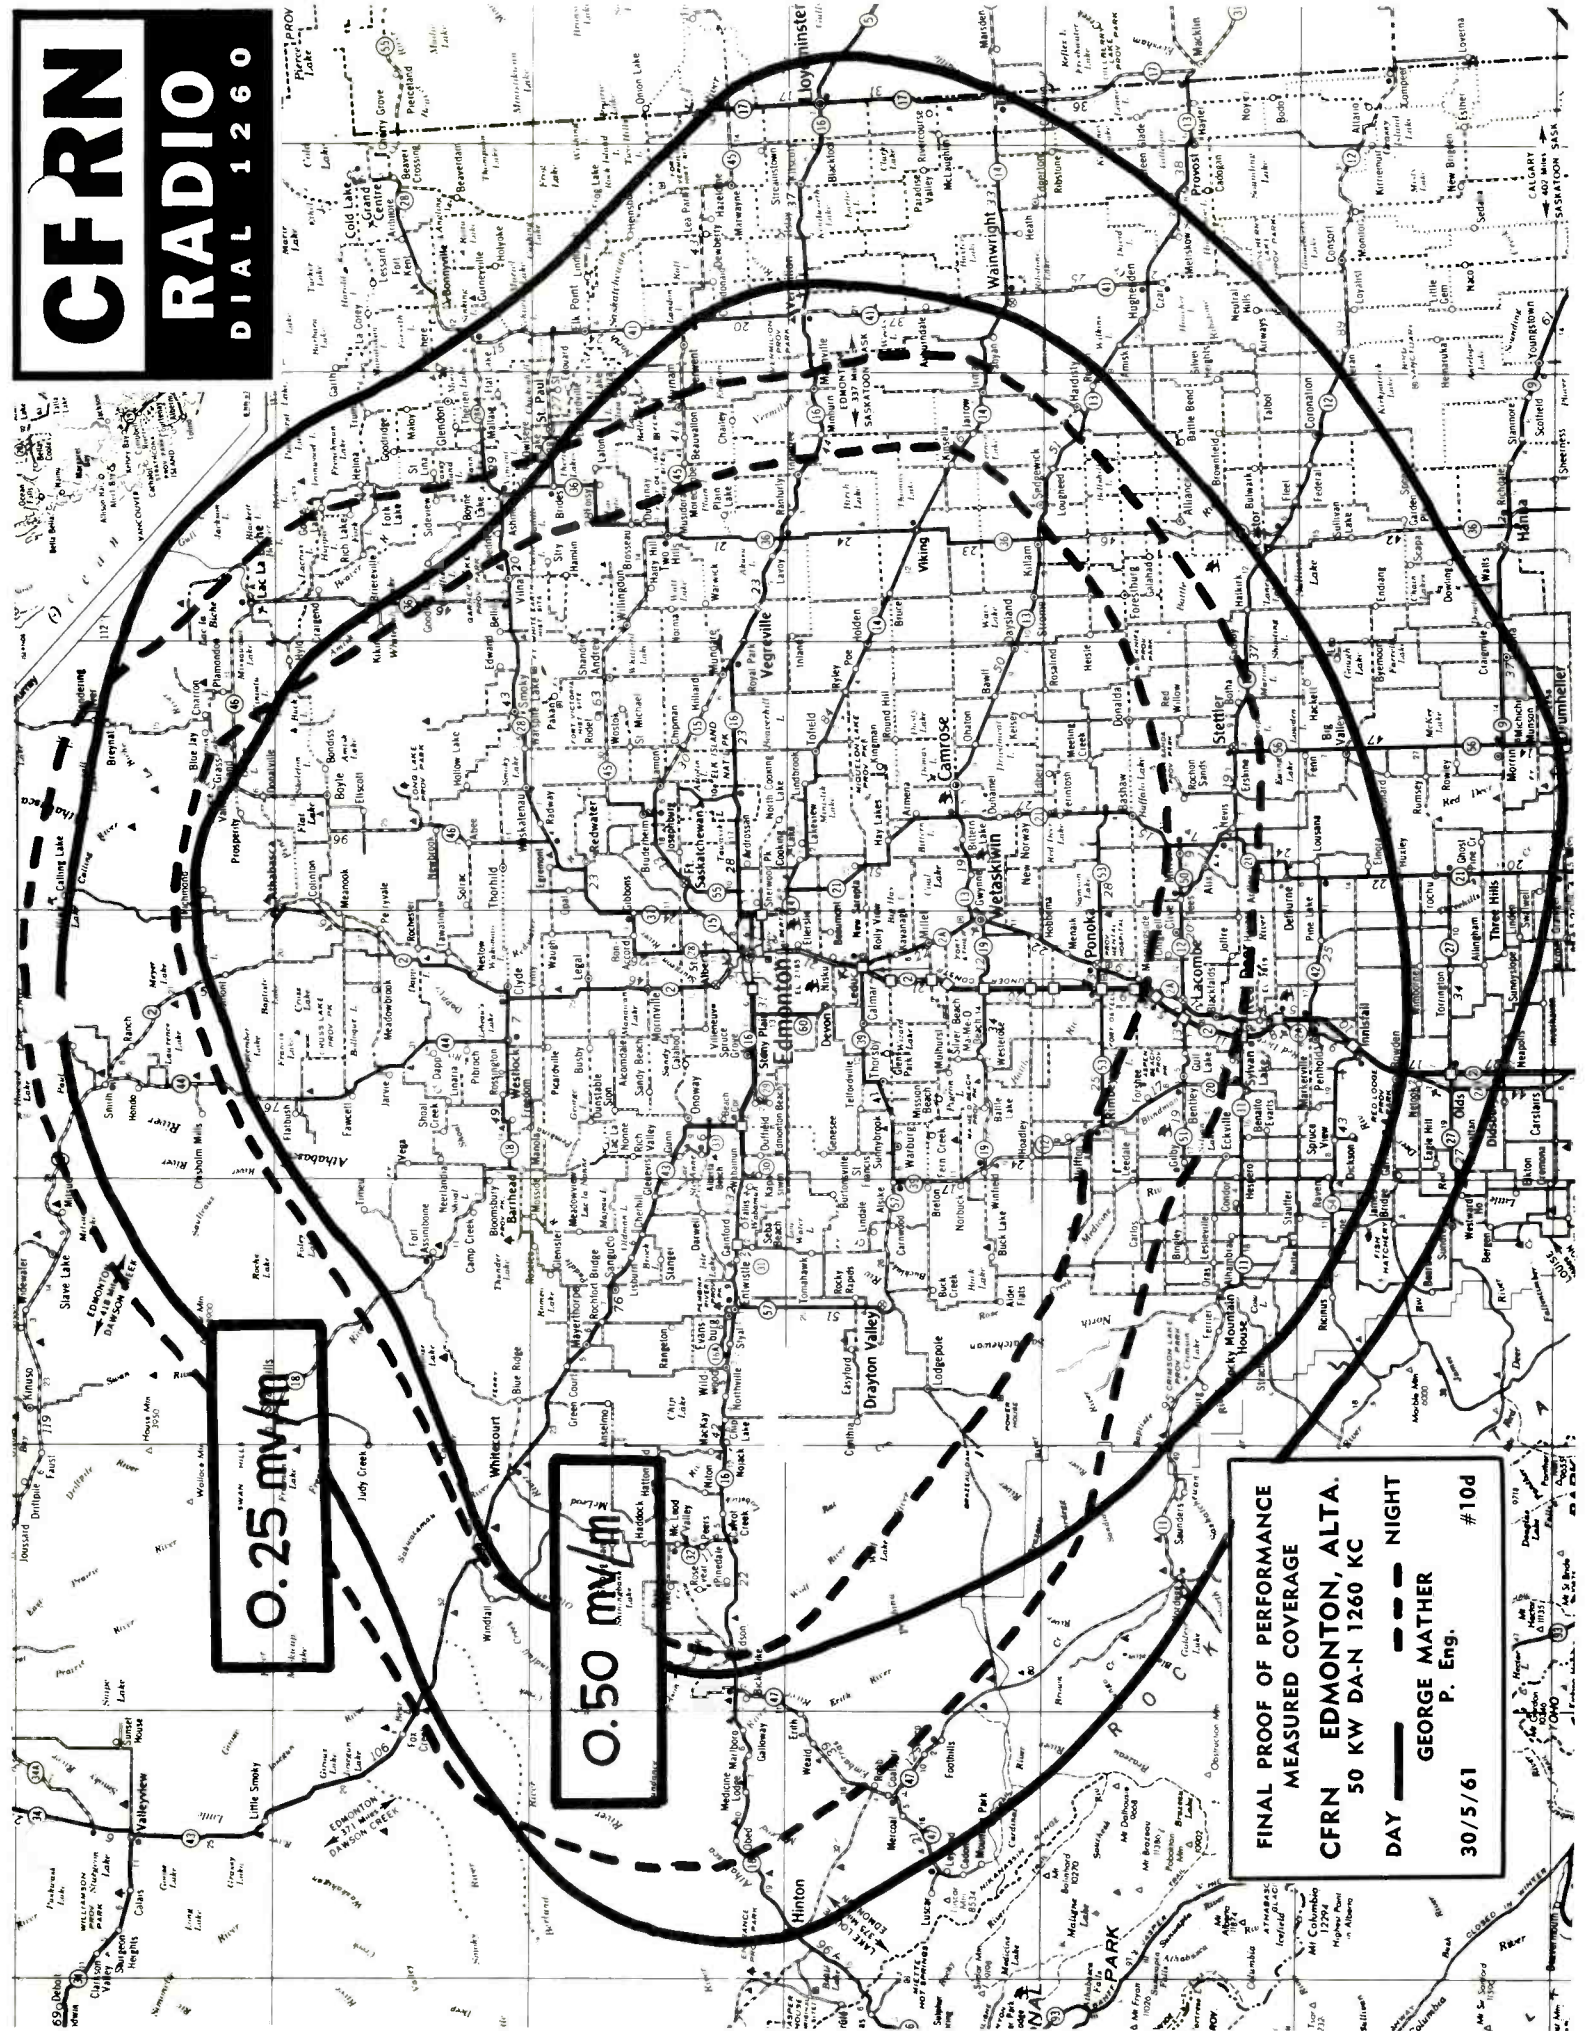

CJDV OFFICIAL COVERAGE MAP

5000 WATTS
DAY & NIGHT

BORDER CROSSINGS

Some Customs offices do not offer 24-hour

AN ALL-CANADA RADIO COVERAGE MAP

CJOC RADIO

LETHBRIDGE, ALBERTA

10,000 WATTS - 1220 KC.

0.5 M/V DAYTIME CONTOUR

0.25 MV/M

0.5 MV/M

CHED
EDMONTON

EDMONTON, ALBERTA, CANADA

DAYTIME CONTOURS

-  0.5 MV/M
-  0.25 MV/M

CFRN RADIO DIAL 1260