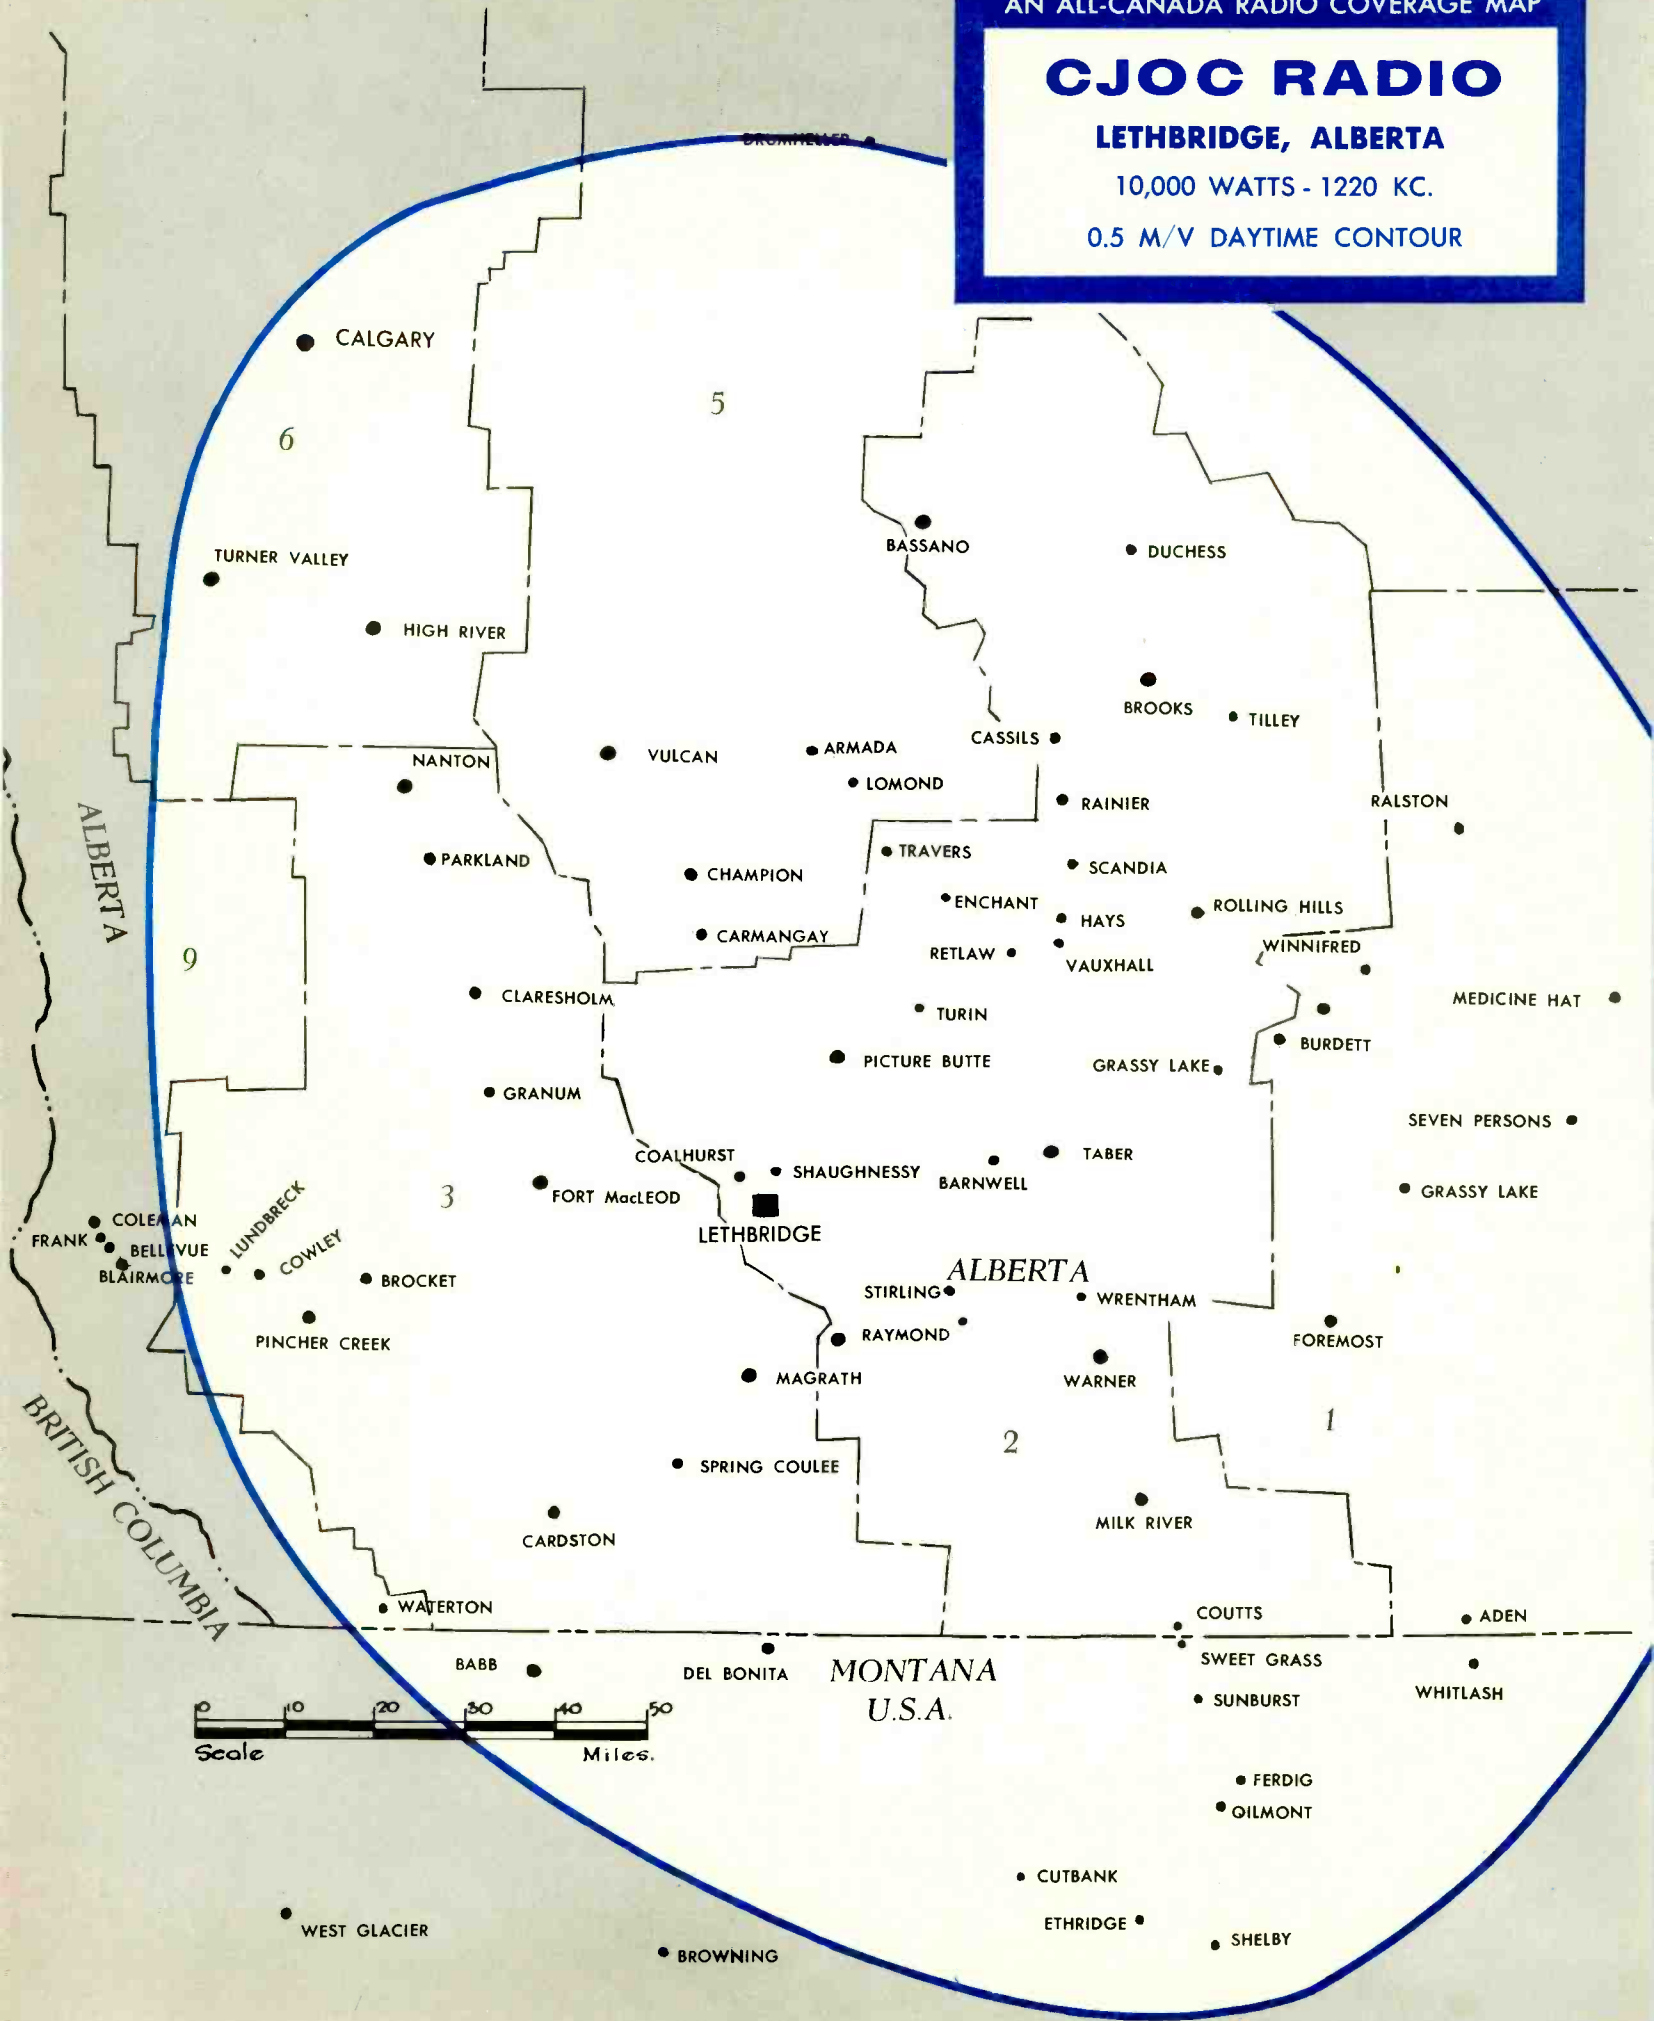

AN ALL-CANADA RADIO COVERAGE MAP

CJOC RADIO

LETHBRIDGE, ALBERTA

10,000 WATTS - 1220 KC.

0.5 M/V DAYTIME CONTOUR