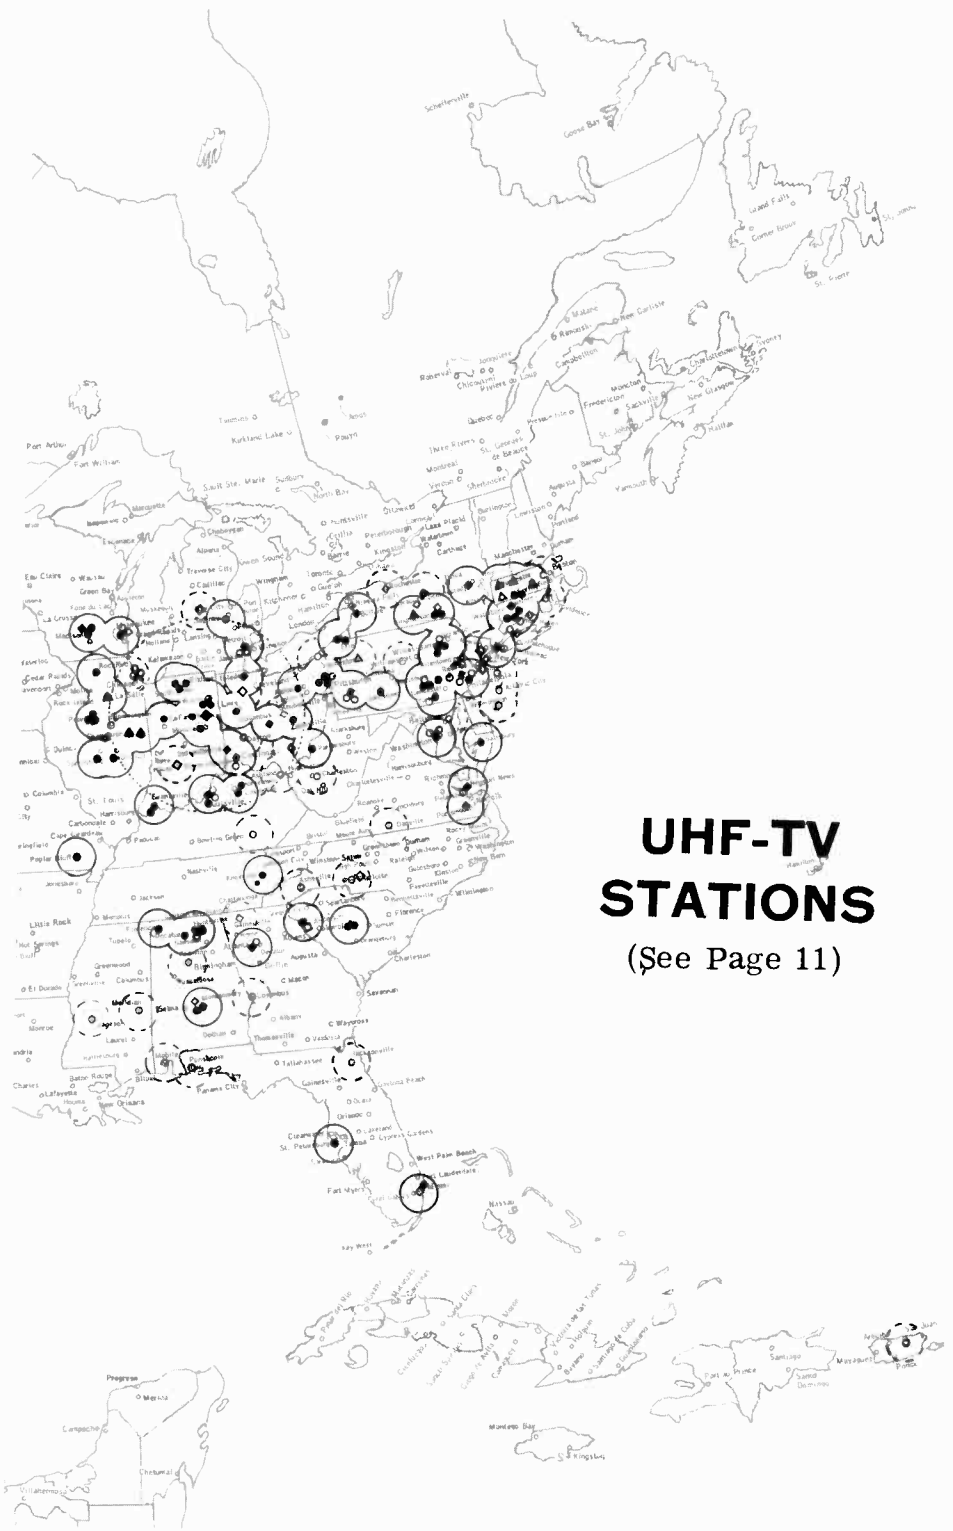

UHF-TV STATIONS

(See Page 11)