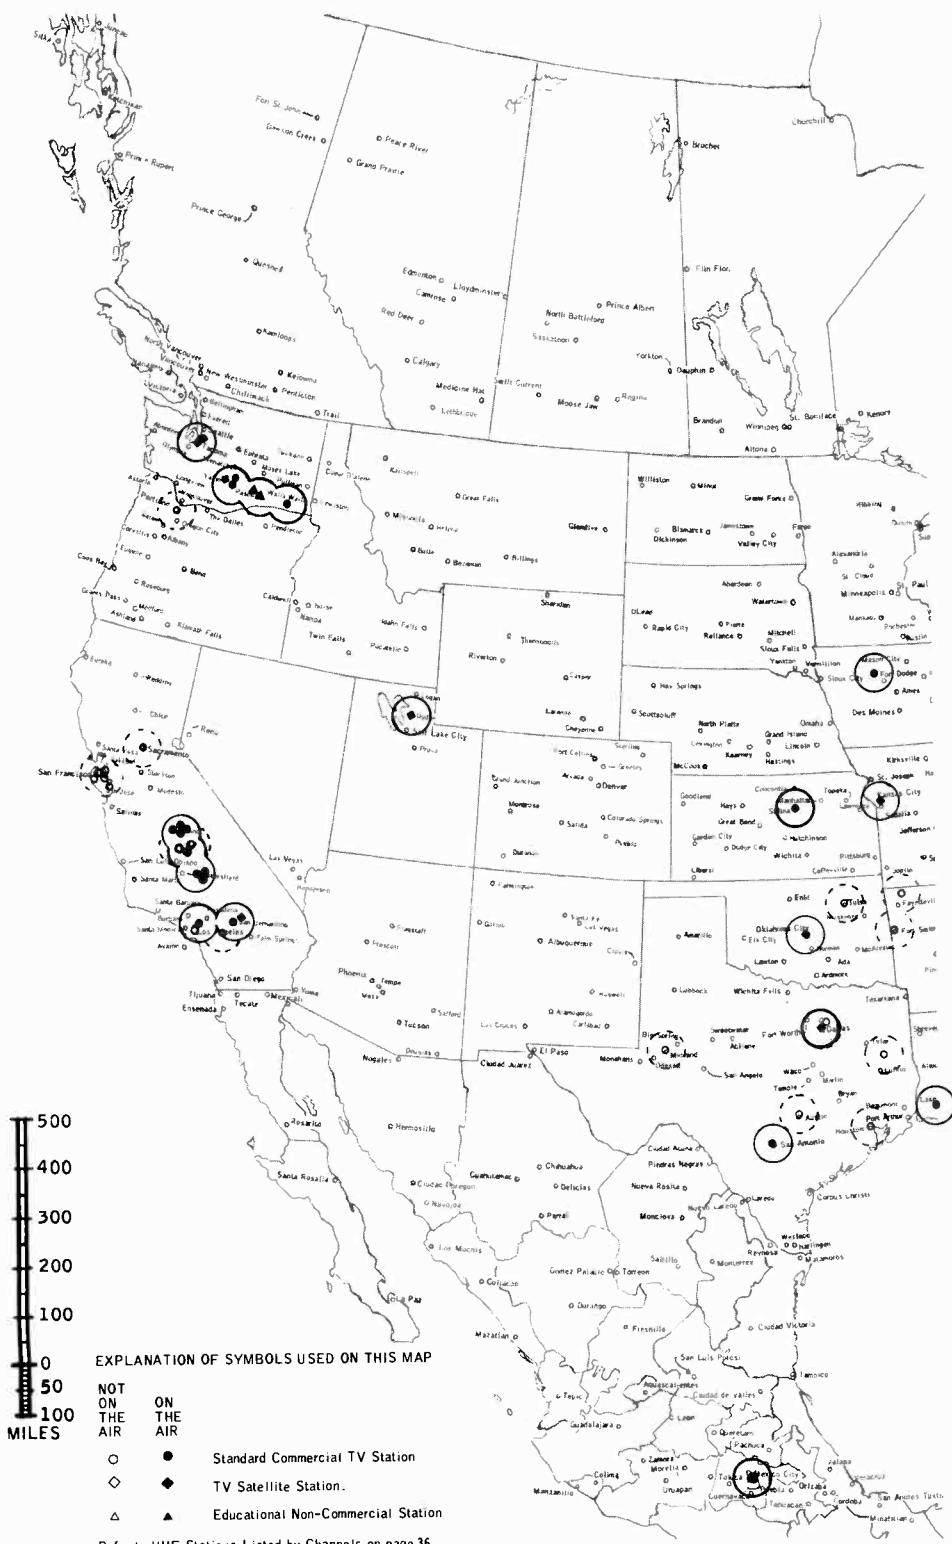

EXPLANATION OF SYMBOLS USED ON THIS MAP

○	●	Standard Commercial TV Station
◇	◆	TV Satellite Station.
△	▲	Educational Non-Commercial Station

Refer to UHF Stations Listed by Channels on page 36