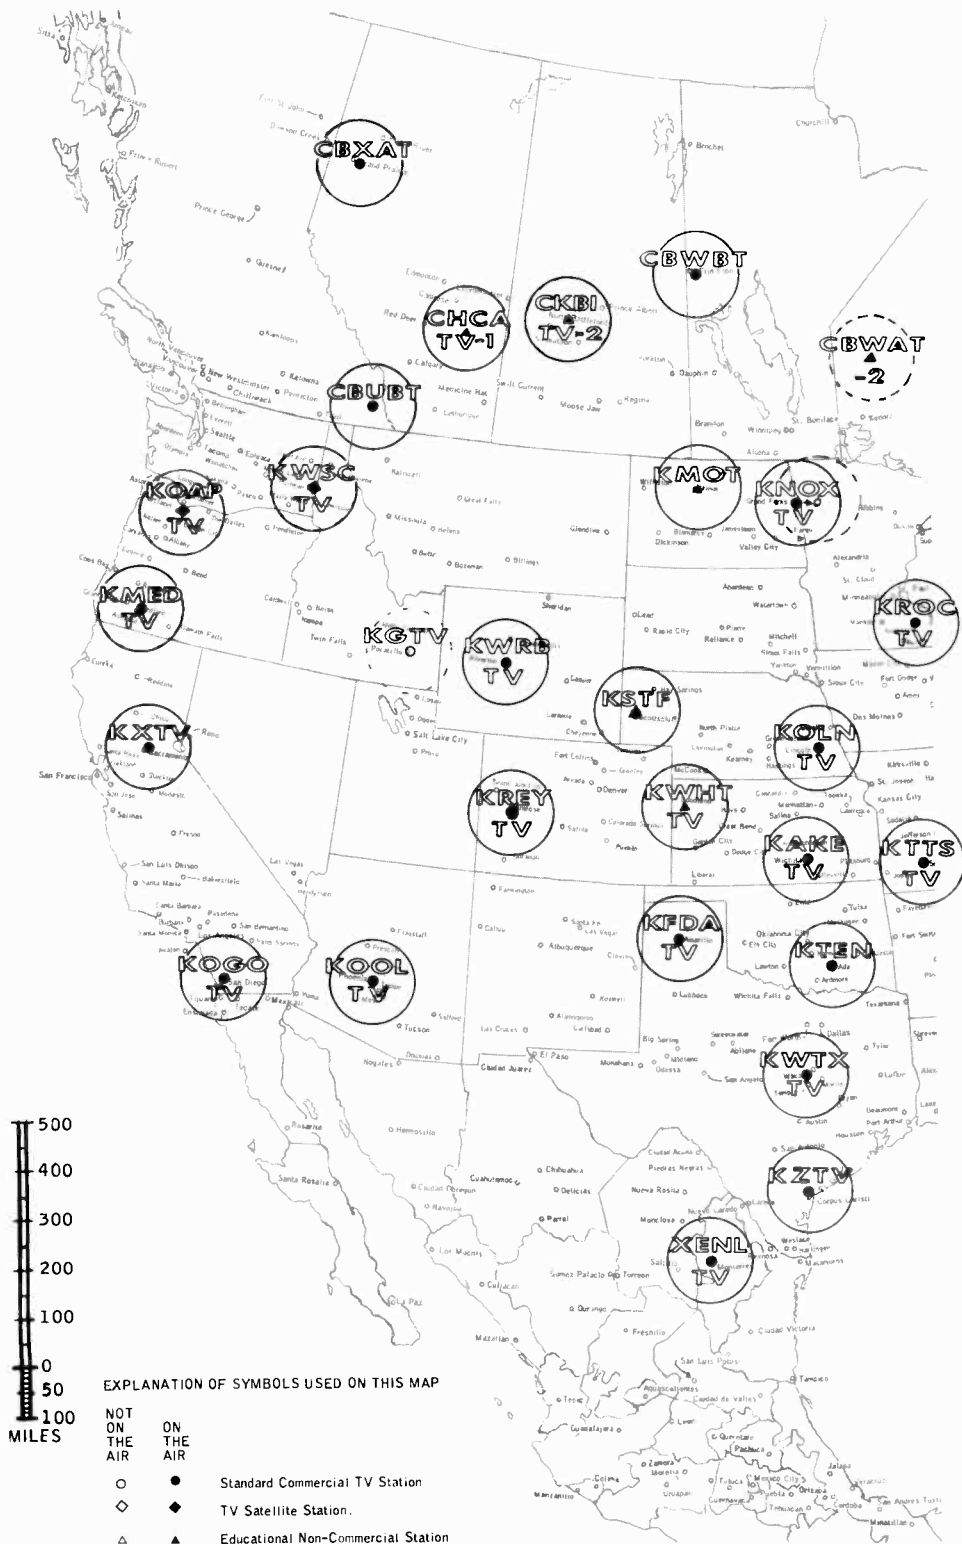

KPLC TV

KXSD TV

XHGO TV

XEX TV

CHANNEL 7

EXPLANATION OF SYMBOLS USED ON THIS MAP

- | | | |
|---|---|------------------------------------|
| ○ | ● | Standard Commercial TV Station |
| ◇ | ◆ | TV Satellite Station. |
| △ | ▲ | Educational Non-Commercial Station |