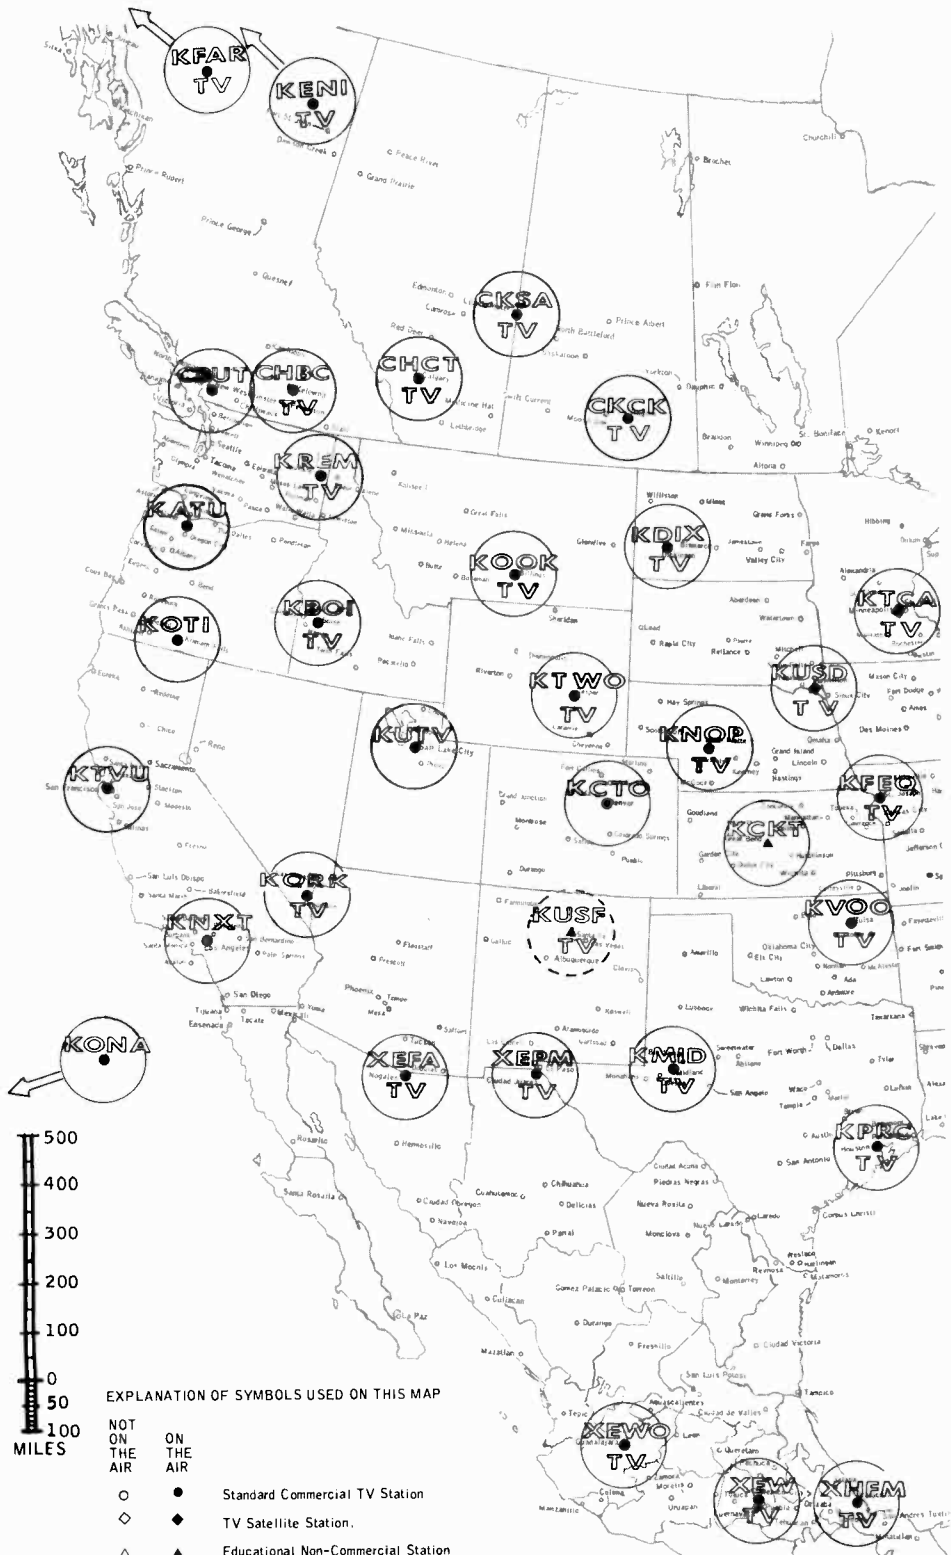

WEST INDIES

<u>BERMUDA</u>	
Hamilton	
ZBM-TV	10 C
<u>JAMAICA</u>	
Kingston	
#-----	
<u>TRINIDAD</u>	
Port of Spain	
.....	2

MEXICO

Aguascalientes, Ags.	
#-----	5
Chihuahua, Chih.	
XERA-TV	11
Ciudad Juarez, Chih.	
XEPM-TV	2
XEJ-TV	5
Colima, Col.	
XHCC-TV	5
Culiacan, Sin	
XHBL-TV	6
Durango, Dgo.	
XHA-TV	11
Guadalajara, Jal.	
XEWO-TV	2
-----	4s
XEHL-TV	6
Guanajuato, Gto.	
XEZ-TV	3

-----	6
Hermosillo, Son.	
XEWH-TV	6
Matamoros, Tam.	
XELD-TV	7
Mazatlan, Sin.	
#-----	
Merida, Yuc.	
XHY-TV	3
Mexicali, B. C. N.	
XEM-TV	3
Mexico, D. F.	
XEW-TV	2
XHTV	4
XHCC-TV	5
XEQ-TV	7
XEQ-TV	9
XIPN-TV	11
XHTC-TV	16
Monterrey, N.L.	
XEFB-TV	3

XET-TV	6
XENL-TV	10
Nogales, Son.	
XEFA-TV	2
Nuevo Laredo, Tam.	
XEFE-TV	11
Reynosa, Tam.	
#XERV-TV	9
Tampico, Tam.	
XHGO-TV	7
Tijuana, B. C. N.	
XETV	6 A
XEW-TV	12
Torreón, Coah.	
XELN-TV	4
Tuxtla Gutierrez, Chia.	
XHAC-TV	5
Vera Cruz, Ver.	
XHFM-TV	2
Veracruz, Ver.	
-----	2

EXPLANATION OF TV STATION MAPS

The 12 TV Channel maps on the following pages show graphically the extent of VHF Television in North America.

Various symbols indicate standard commercial TV stations, booster or satellite stations, or educational (non-commercial) stations. Stations not yet in operation are indicated with an open symbol as well as a dashed circle.

The circles are drawn with a radius of 85 miles, which is the counterpart of the minimum Federal Communications Commission's requirement of a 170-mile separation between stations on the same channel.

Due to some stations operating at less than maximum power, and others operating from extremely tall antennas, plus the extent to which the listener in a fringe area will go to improve a weak signal, the circles shown on the map present only an average picture of the extent of TV coverage. Also added coverage is obtained in difficult and sparsely settled areas thru UHF TV stations, TV booster stations and community antenna TV systems.

TV-DX enthusiasts, such as members of the American Ionospheric Propagation Association, will find these maps invaluable when TV-DX is active through atmospheric rarities or certain conditions of the ionosphere, as only with maps such as these, it is possible to see at a glance the direction from which the phenomenon is occurring, and thus be able to search adjacent channels in the same direction for other distant stations.

TV Advertisers and their agents will find these maps useful in planning their advertising campaigns, especially spot announcement programs in specified areas. Let us know what use you find for them.

The UHF-TV Station map, on pages 38 and 39, shows the location of all presently operating UHF stations (solid center and solid circle) and those which hold a construction permit, and are either not yet in operation or have suspended operation, but have not relinquished their permit. Other symbols are the same as those shown on the VHF maps.

The 25-mile radius used on the UHF map is not indicative of the maximum or minimum area covered by a UHF station, but may be said to be the average area that good reception may be expected in most cases.

This map may prove to be the low point in the UHF recession. Immediately following the VHF-UHF freeze which was lifted in 1952, many UHF stations were built and operated in cities which eventually obtained VHF stations; however, the UHF stations were not as sought after, and in some cases were very useful for several years, while the VHF applicants fought out their permits in lengthy FCC hearings.

It will be interesting to note in future issues of this map, how the UHF stations expand, as the deadline set by the FCC for manufacturing all-channel TV sets approaches.