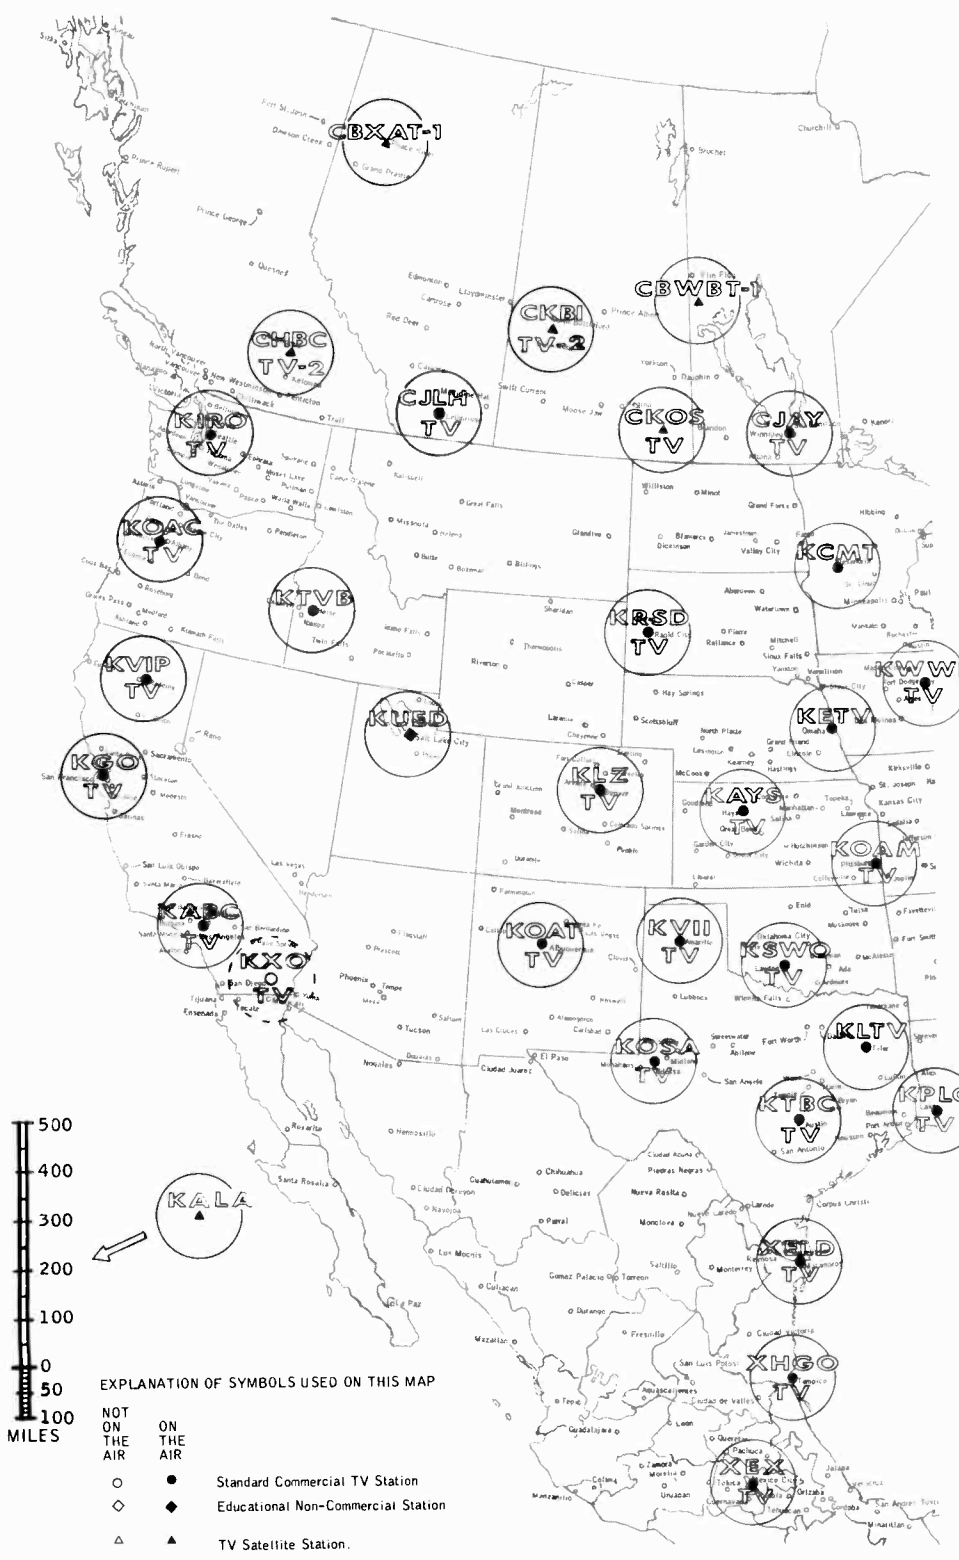

CBXAT-1

CBWBT-1

CHBC TV-2

CKBI TV-2

KIRO TV

CJLH TV

CKOS TV

CJAY TV

KOAC TV

KTVE

KRSD TV

KCMT

KVIP TV

KUED

KETV

KWWL TV

KGO TV

KLZ TV

KAYS

KABC TV

KXO TV

KOAT TV

KVII TV

KSWO TV

KOAM TV

KOSA TV

KLTV

KALA

KTBC TV

KPLC TV

KXSD TV

XHGO TV

XEX TV