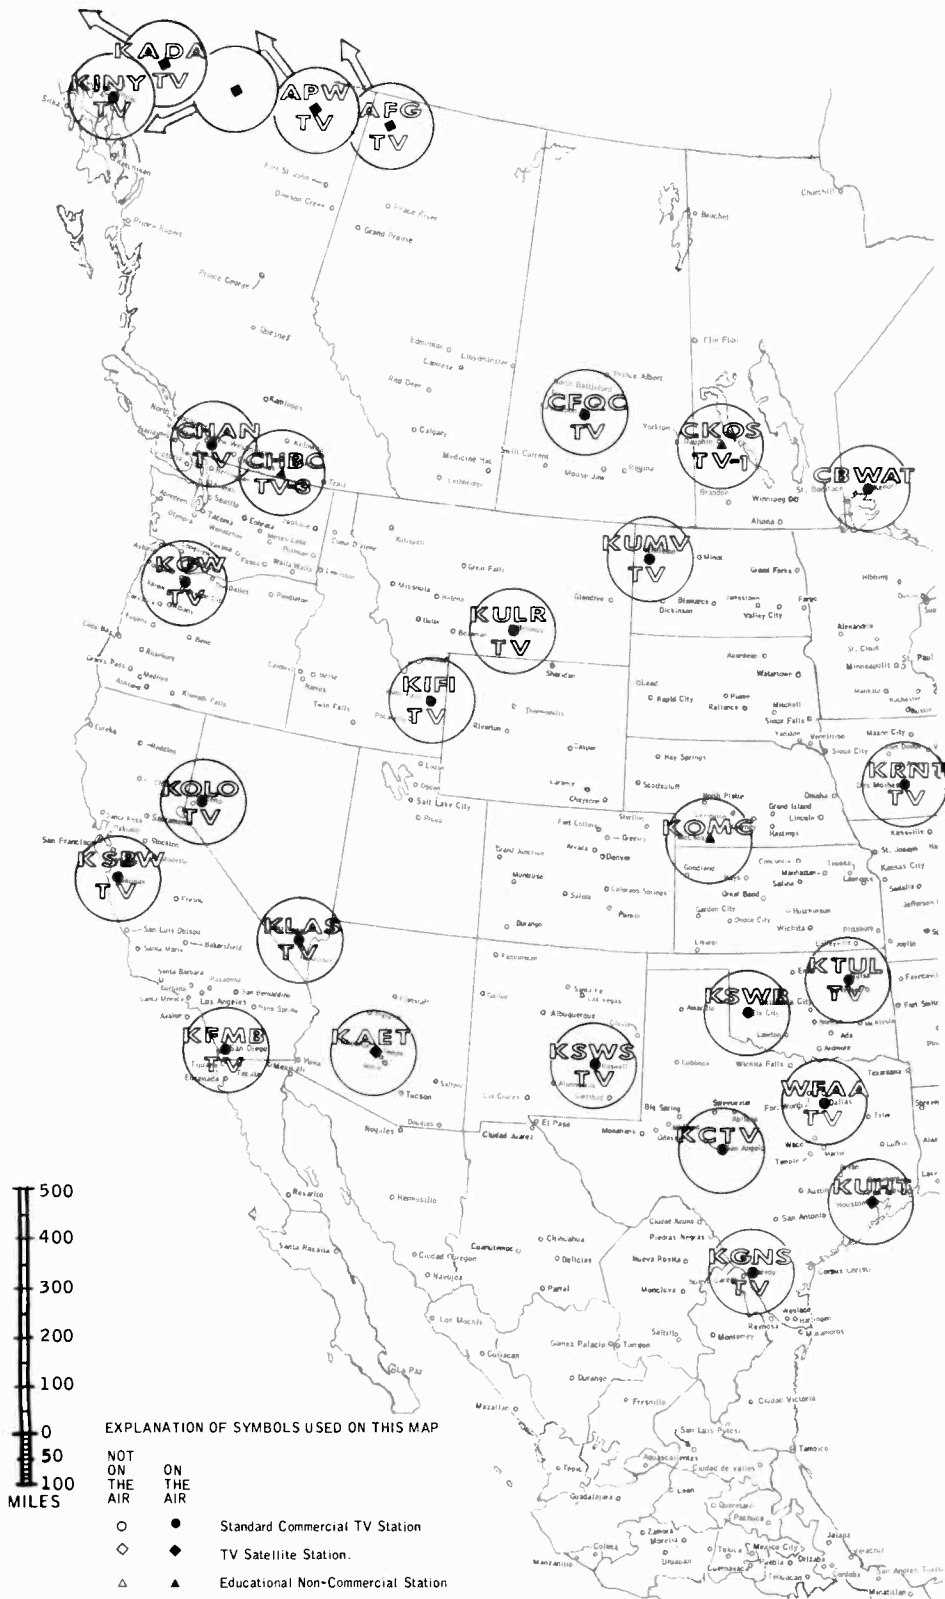

EXPLANATION OF TV STATION MAPS

The 12 TV Channel maps on the following pages show graphically the extent of VHF Television in North America.

Various symbols indicate standard commercial TV stations, booster or satellite stations, or educational (non-commercial) stations. Stations not yet in operation are indicated with an open symbol as well as a dashed circle.

KPLC TV

KXSD TV

XHGO TV

XEX TV

CHANNEL 7

EXPLANATION OF SYMBOLS USED ON THIS MAP

- | | | |
|---|---|------------------------------------|
| ○ | ● | Standard Commercial TV Station |
| ◇ | ◆ | TV Satellite Station. |
| △ | ▲ | Educational Non-Commercial Station |