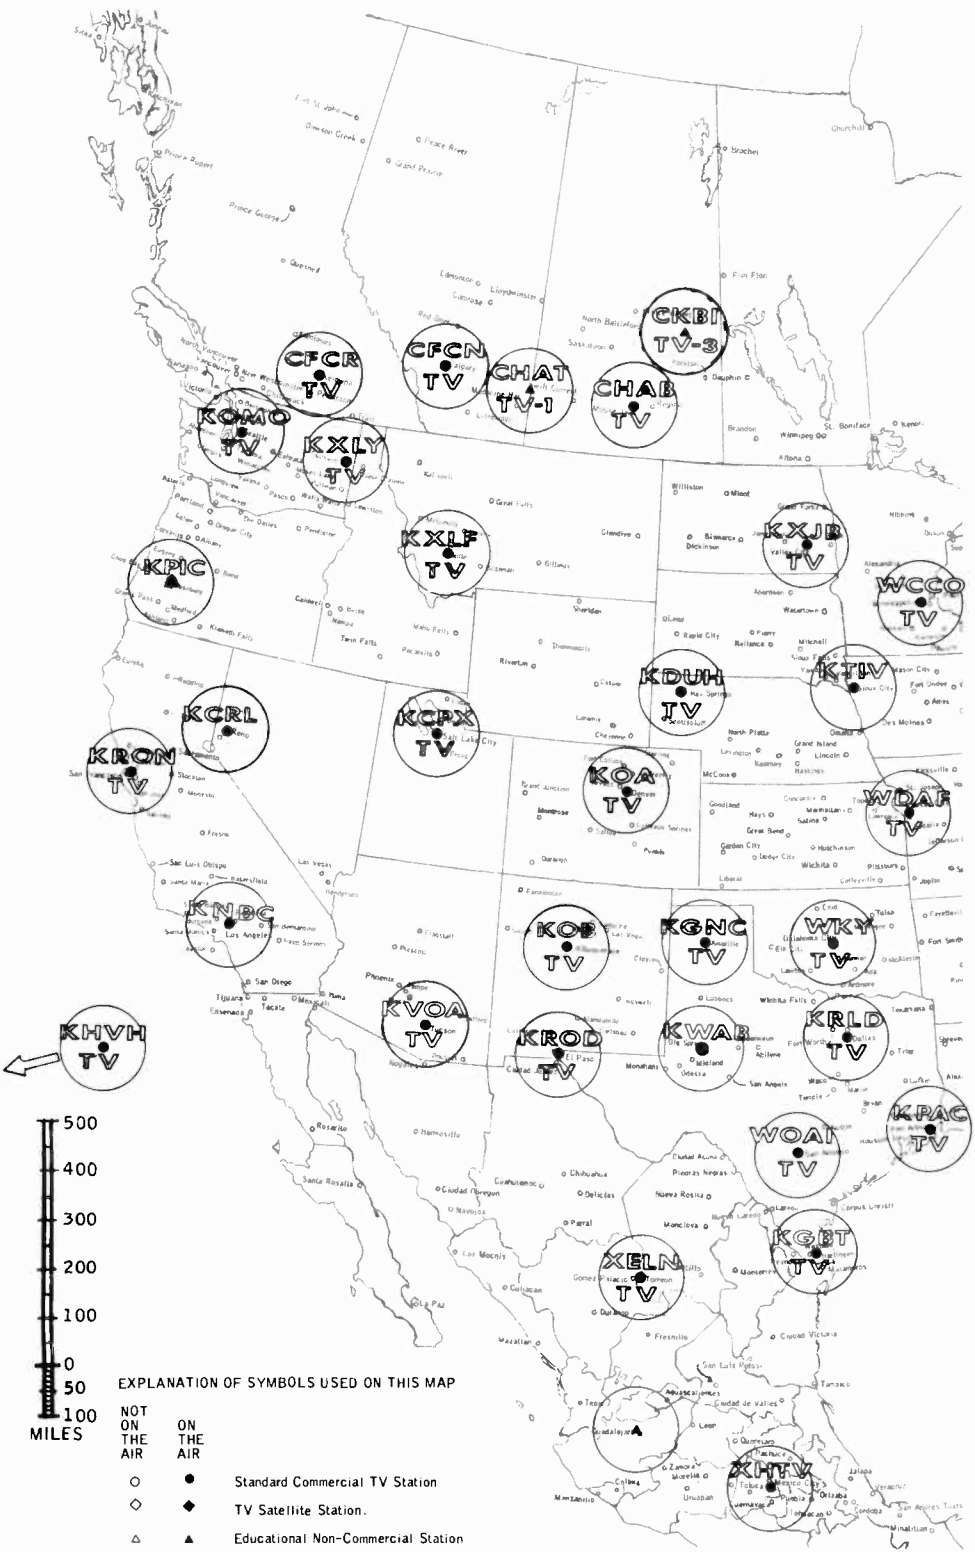

EXPLANATION OF TV STATION MAPS

The 12 TV Channel maps on the following pages show graphically the extent of VHF Television in North America.

Various symbols indicate standard commercial TV stations, booster or satellite stations, or educational (non-commercial) stations. Stations not yet in operation are indicated with an open symbol as well as a dashed circle.

It will be interesting to note in future issues of this map, how the UHF stations expand, as the deadline set by the FCC for manufacturing all-channel TV sets approaches.

CHANNEL 2

CHANNEL 3

EXPLANATION OF SYMBOLS USED ON THIS MAP