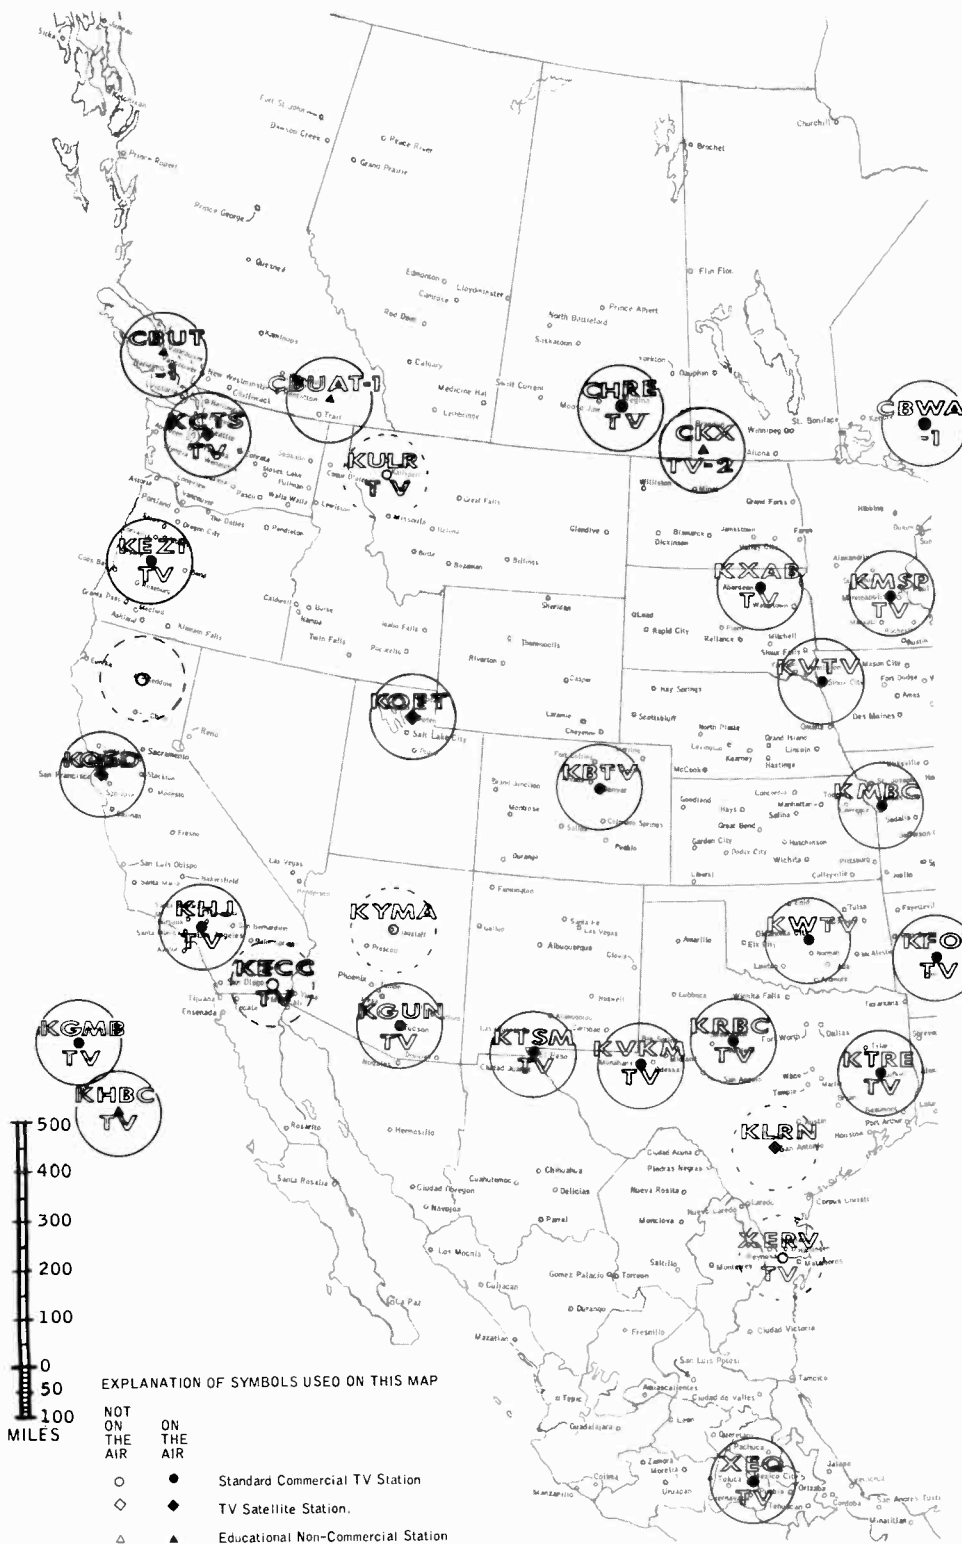

EXPLANATION OF TV STATION MAPS

The 12 TV Channel maps on the following pages show graphically the extent of VHF Television in North America.

Various symbols indicate standard commercial TV stations, booster or satellite stations, or educational (non-commercial) stations. Stations not yet in operation are indicated with an open symbol as well as a dashed circle.

KPLC TV

KXSD TV

XHGO TV

XEX TV

CHANNEL 7

EXPLANATION OF SYMBOLS USED ON THIS MAP

- | | | |
|---|---|------------------------------------|
| ○ | ● | Standard Commercial TV Station |
| ◇ | ◆ | TV Satellite Station. |
| △ | ▲ | Educational Non-Commercial Station |