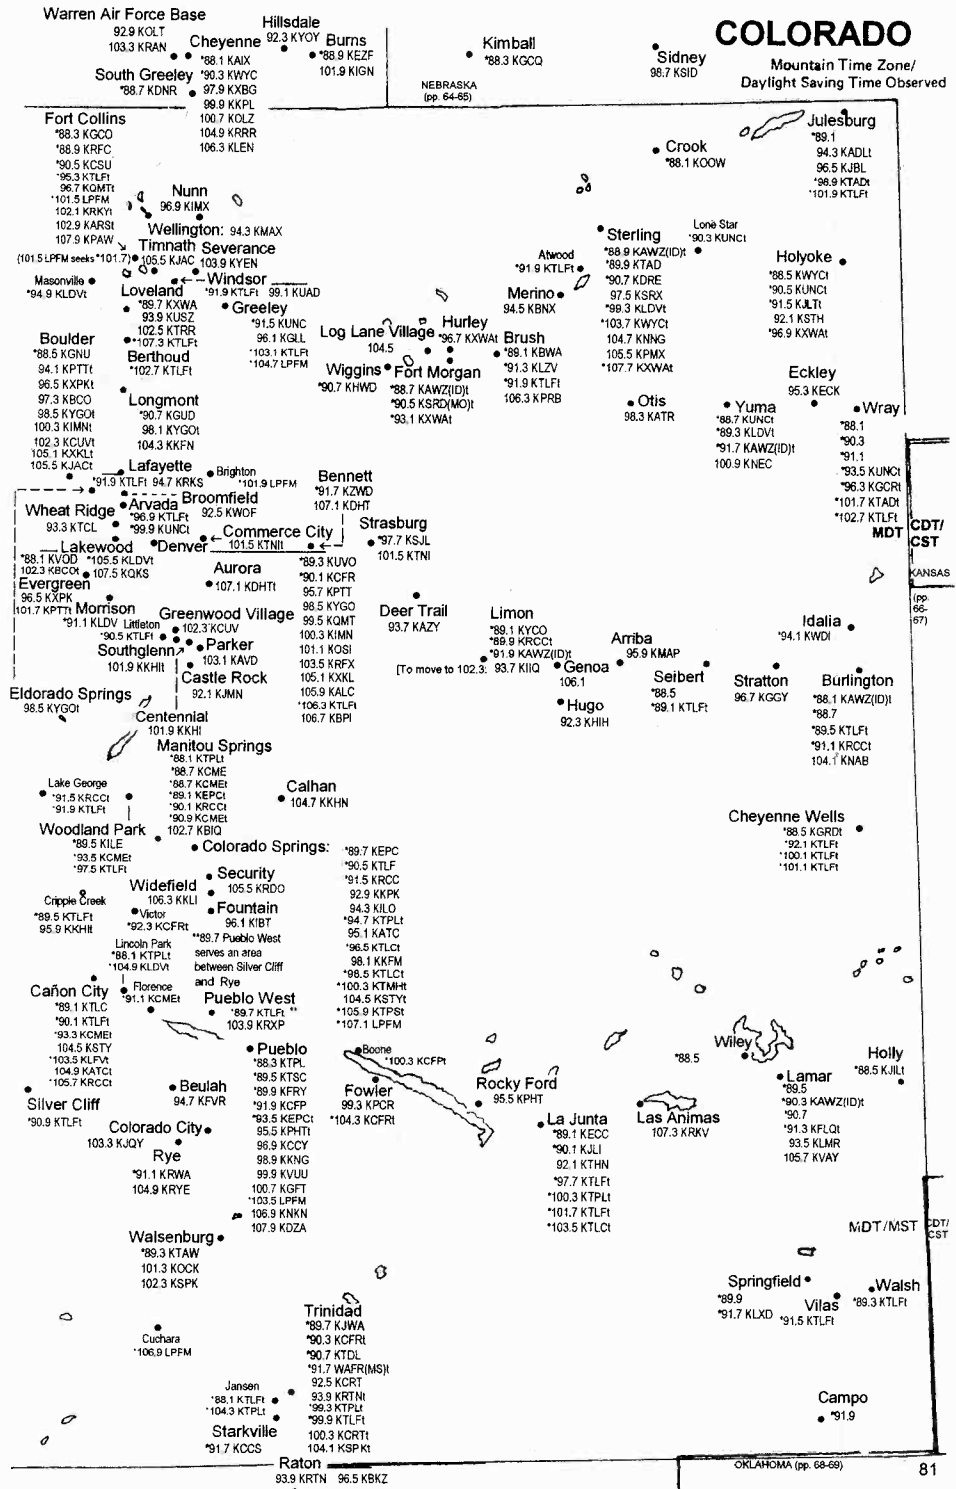

COLORADO

Mountain Time Zone/
Daylight Saving Time Observed