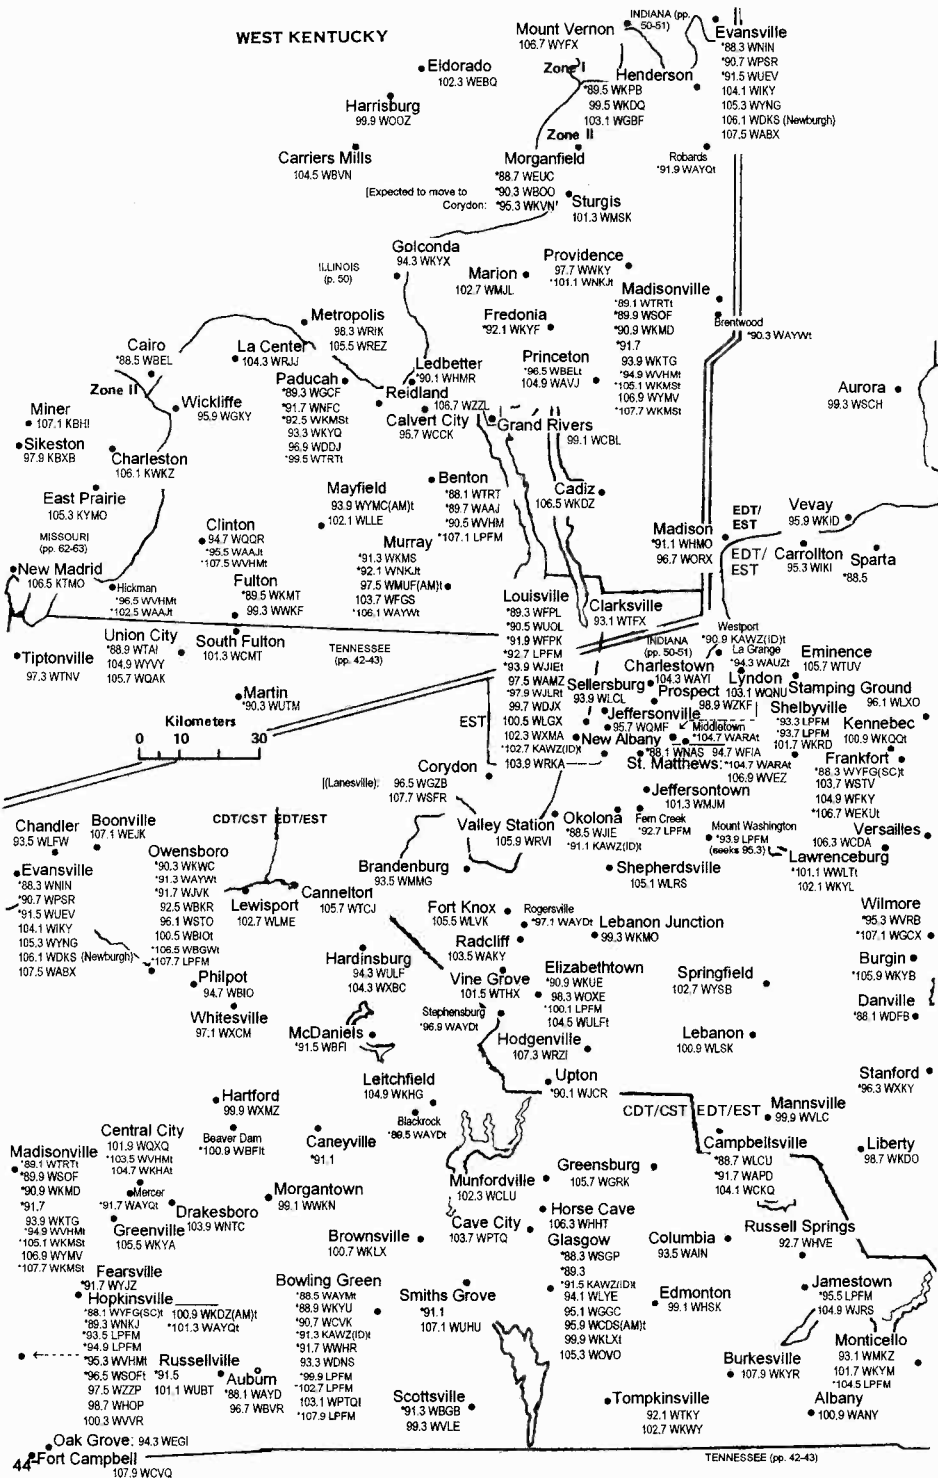

WEST KENTUCKY

44 Fort Campbell 107.9 WCVQ

TENNESSEE (pp. 42-43)