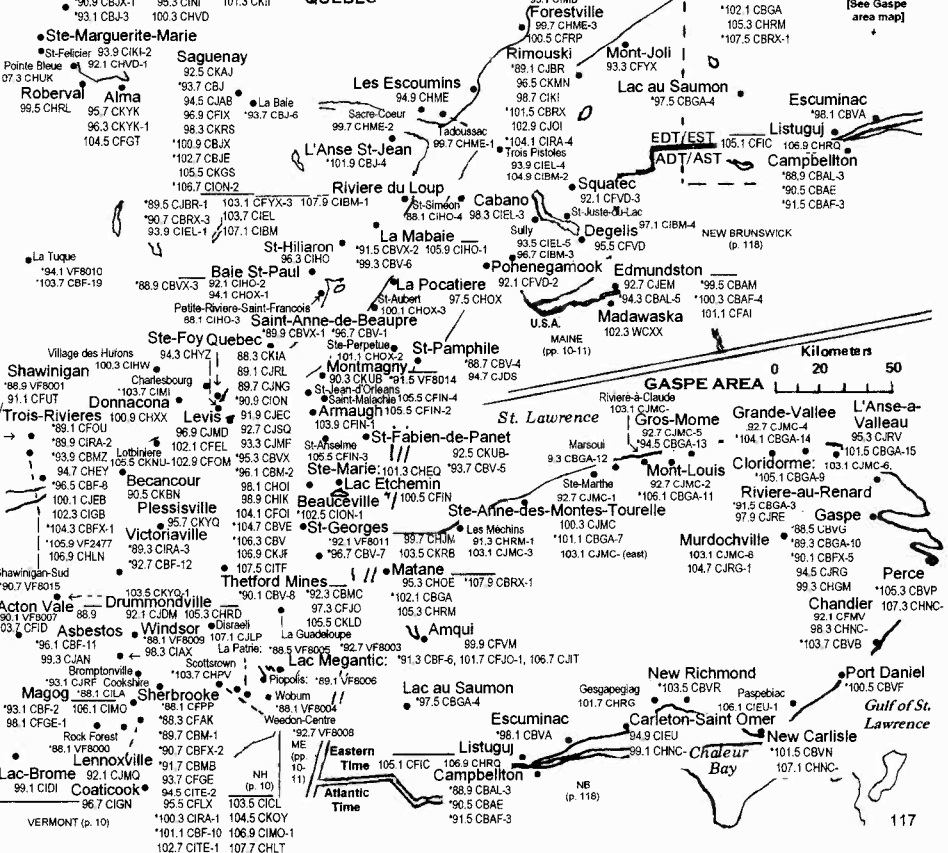

CENTRAL AND SOUTH QUEBEC