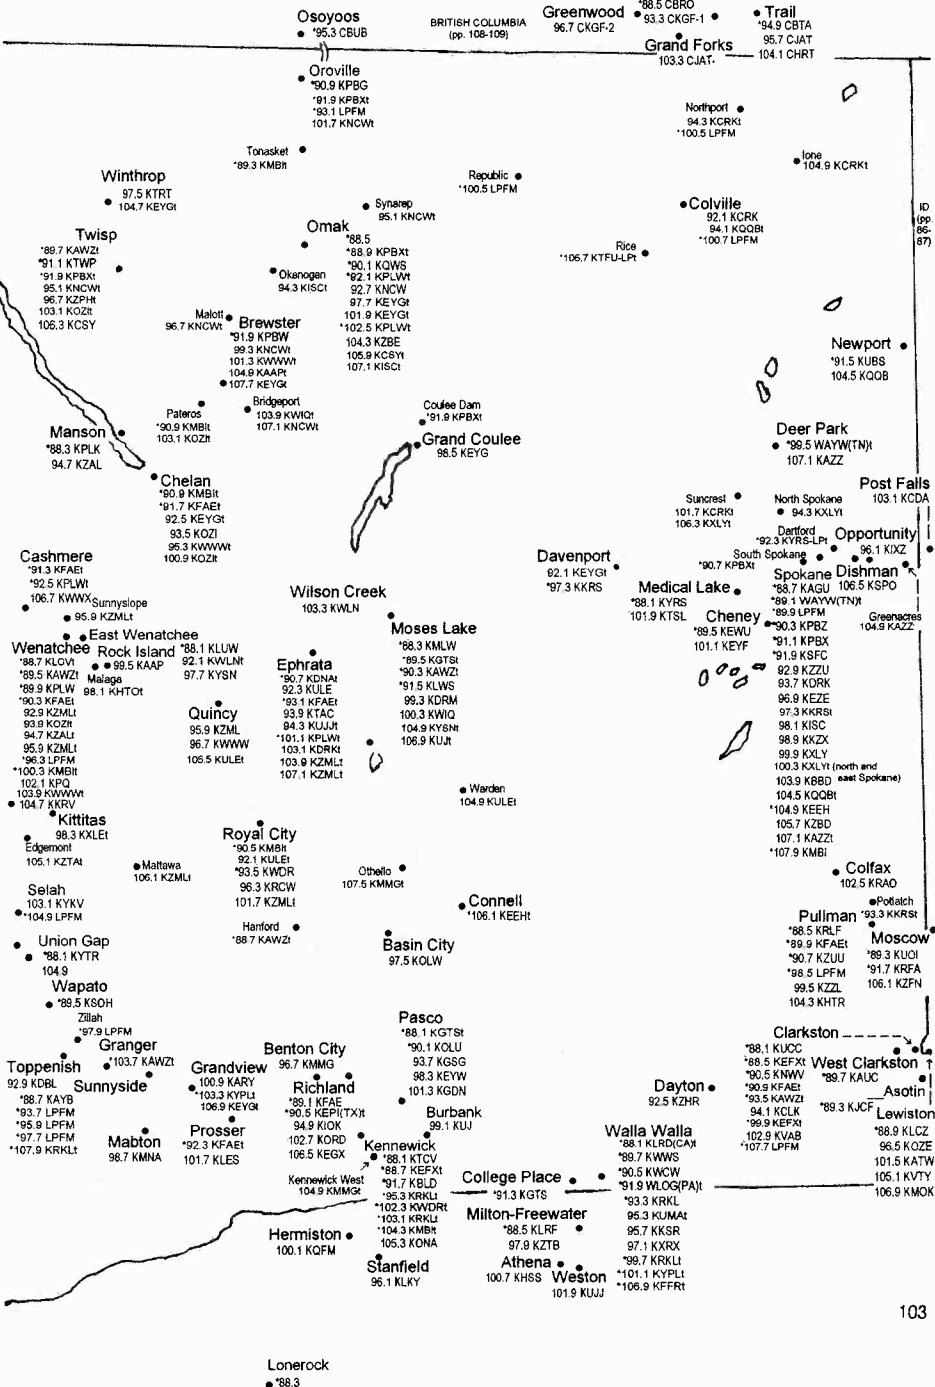

ALASKA-HAWAII

Alaska observes Daylight Saving Time

0 50 100 200
Kilometers

YT
(P → 106)

0 50 100
Kilometers

SOUTHWEST ALASKA AND ALEUTIAN ISLANDS

Alaska Time
PDT/PS1

-9 hours (Alaska Time) -8 hours (PST) -7 hours (MST)