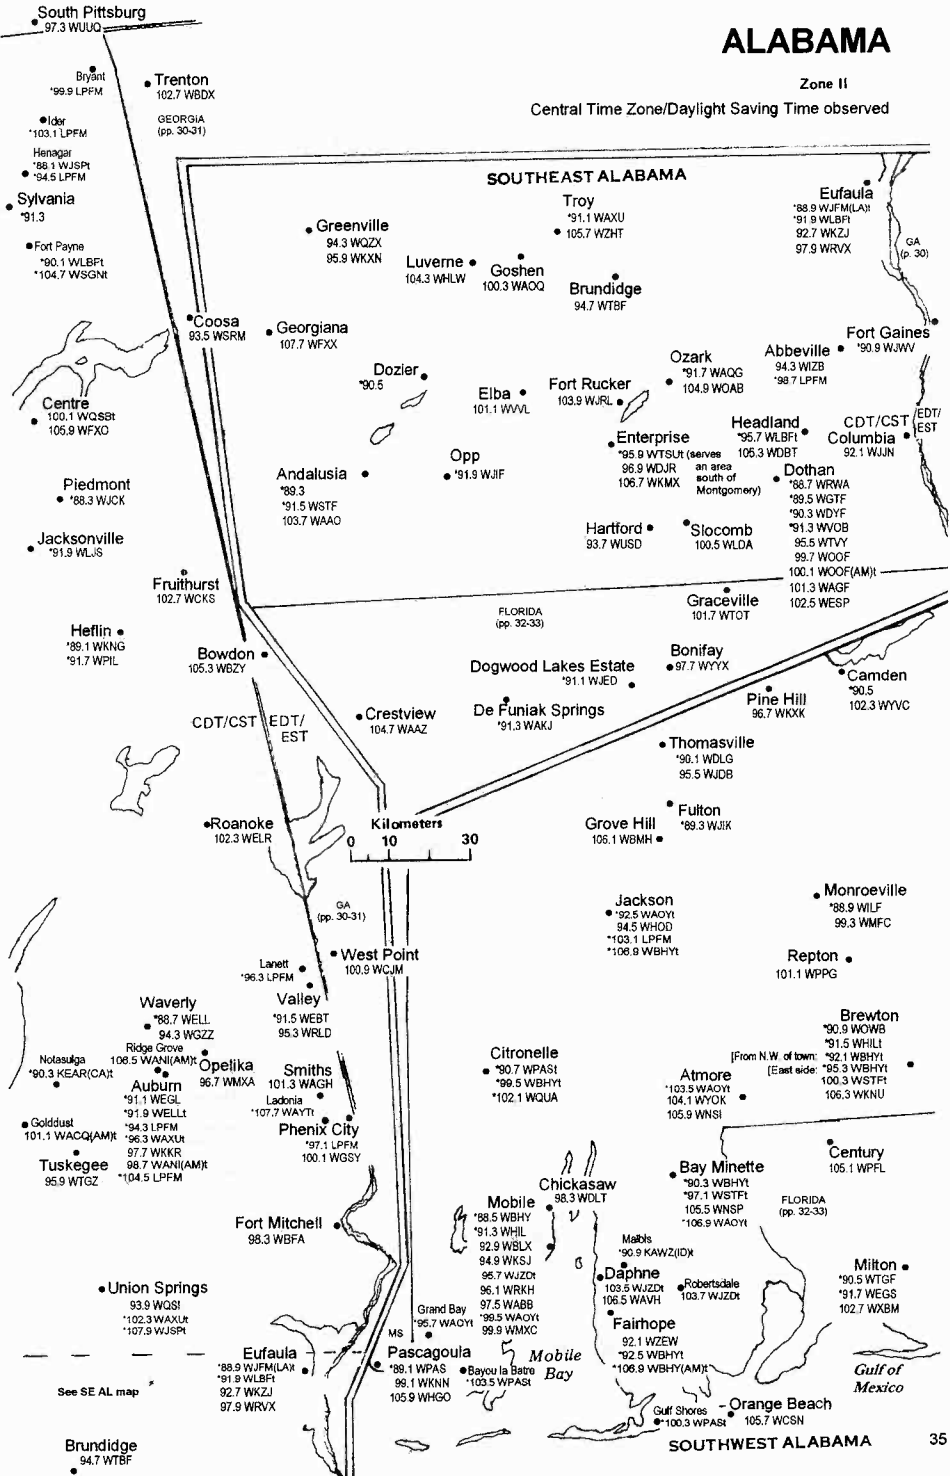

Kilometers
0 10 20 30 40

← See South Florida Map

ALABAMA

Zone II

Central Time Zone/Daylight Saving Time observed

See SE AL map

SOUTHWEST ALABAMA

See South MS Map*