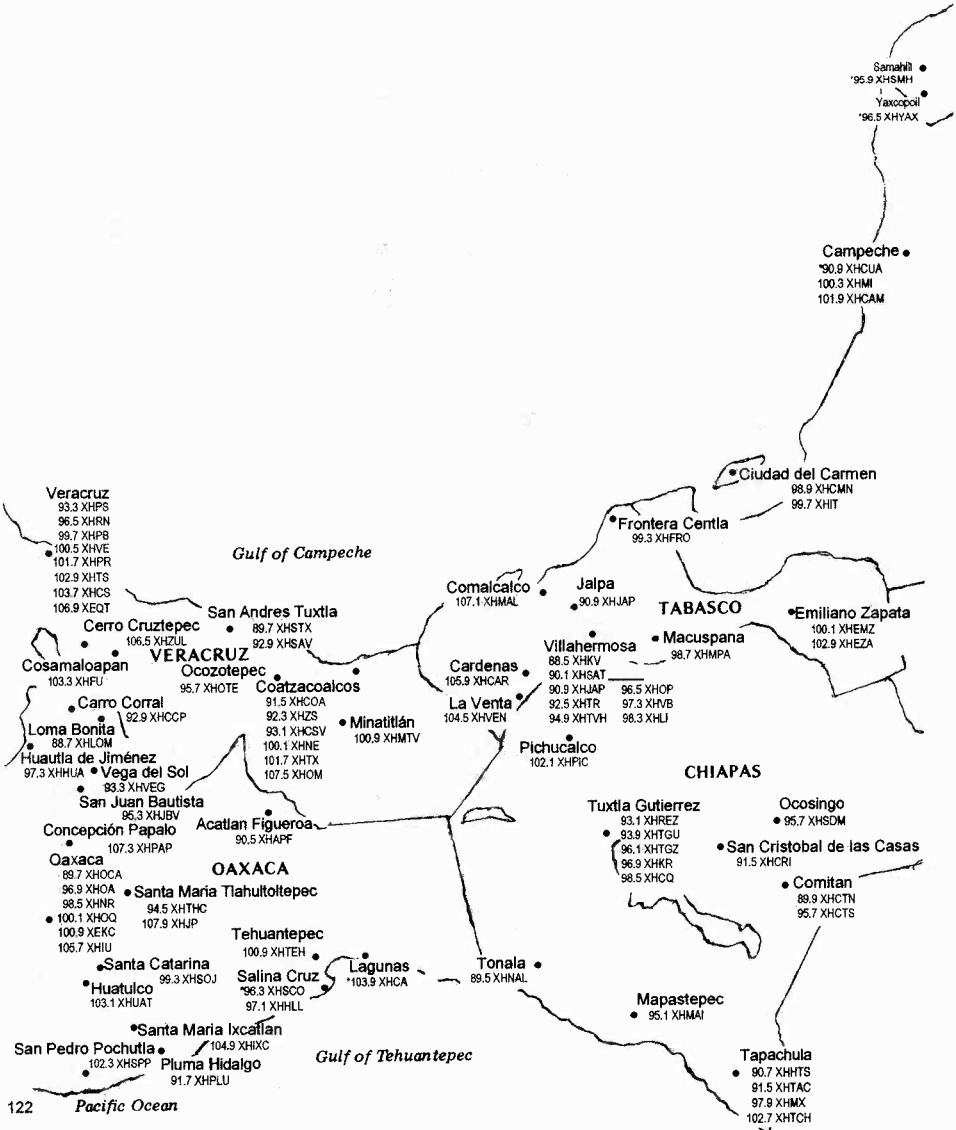

Gulf of Mexico