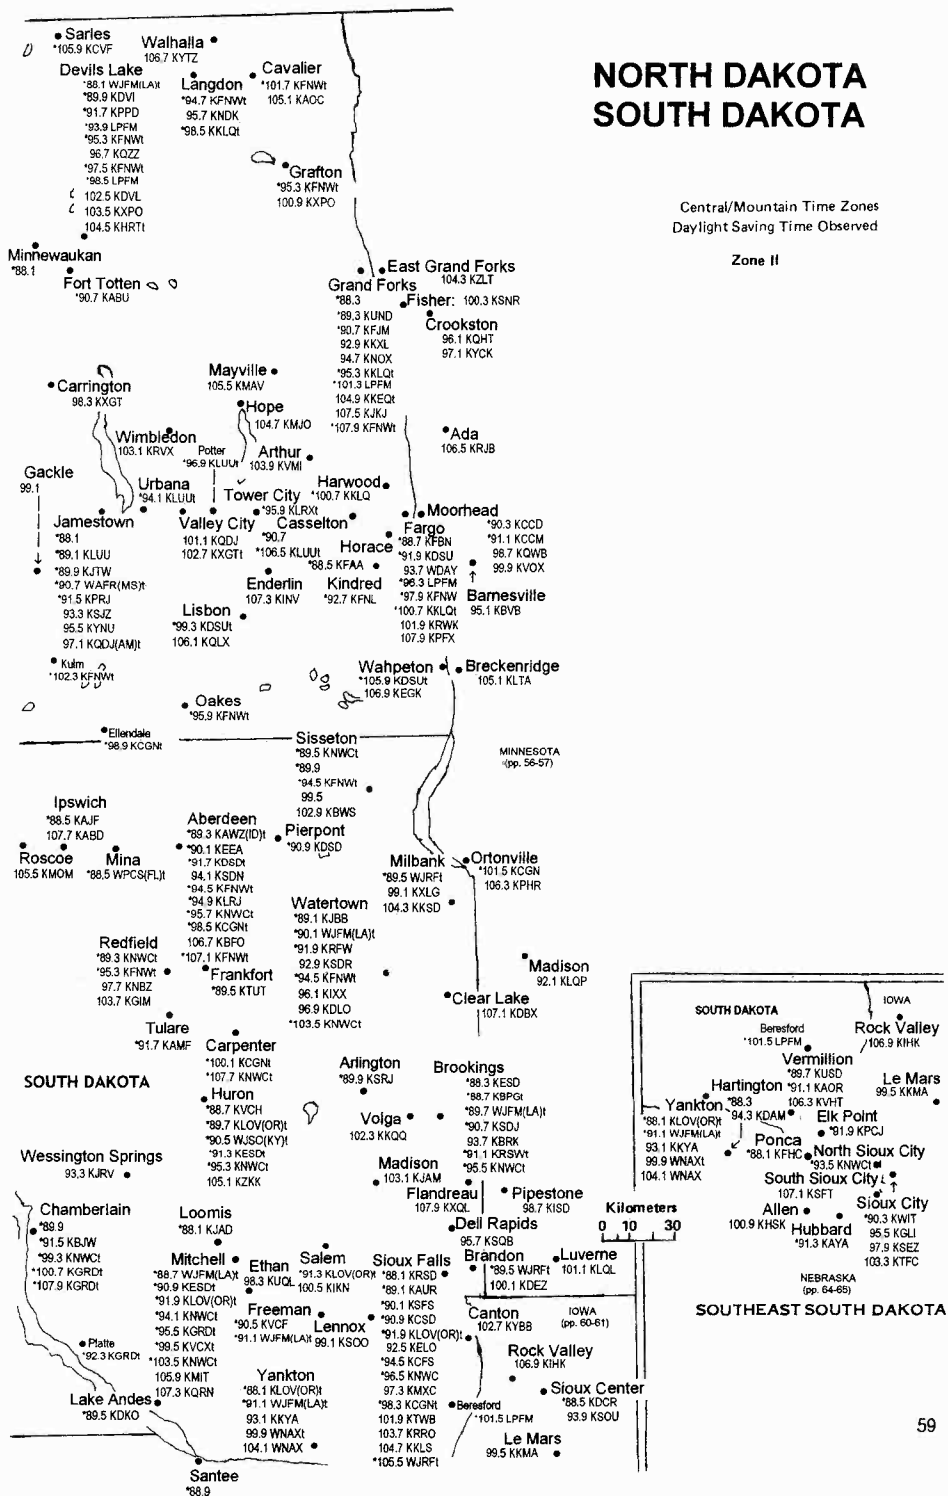

NORTH DAKOTA SOUTH DAKOTA

Central/Mountain Time Zones
Daylight Saving Time Observed

Zone II