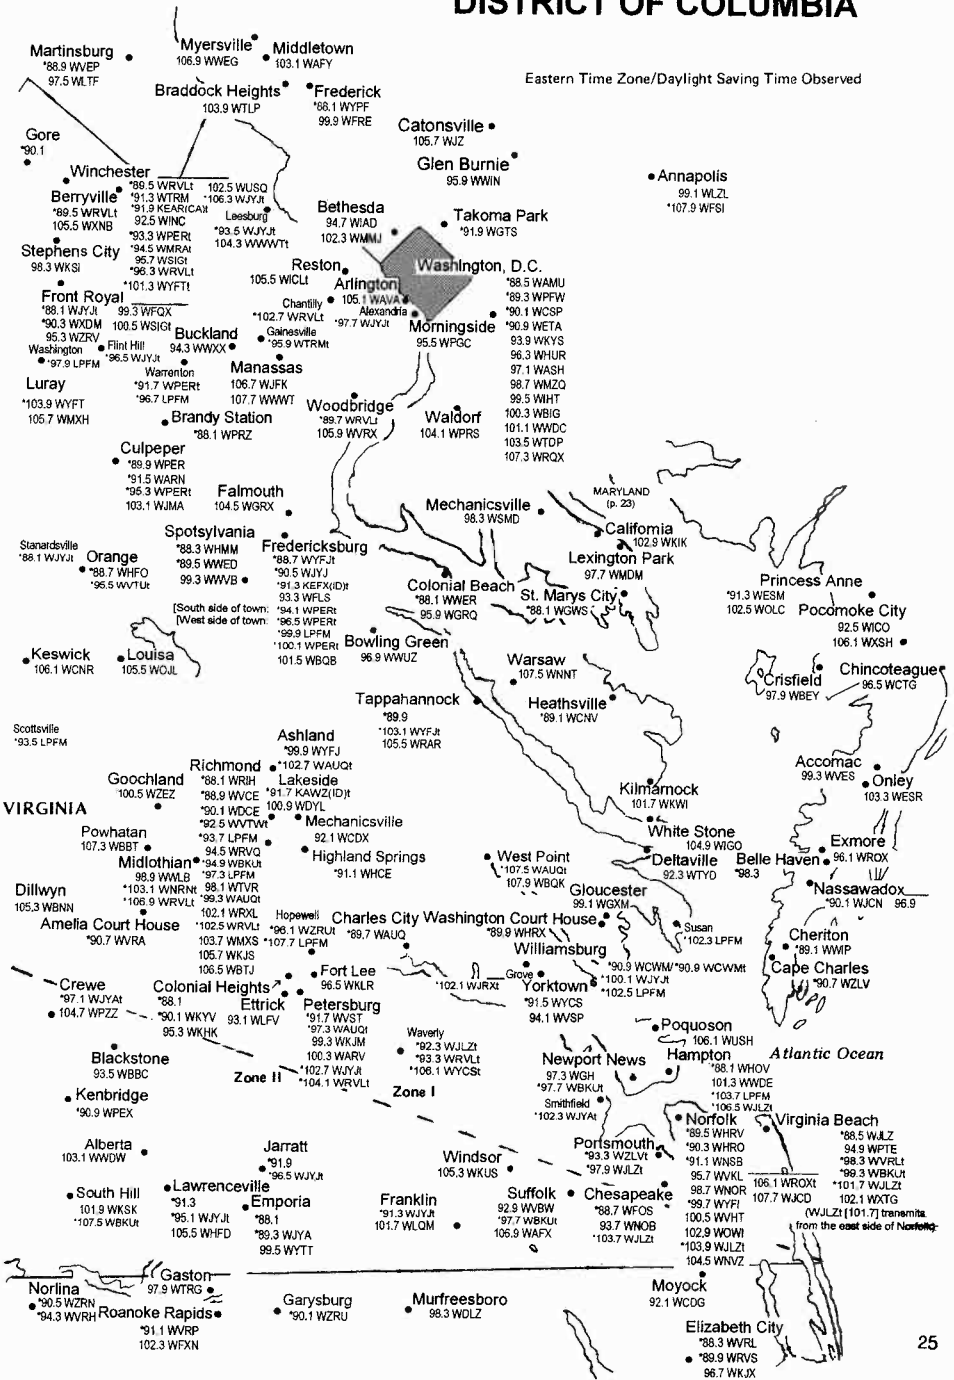

VIRGINIA DISTRICT OF COLUMBIA

Eastern Time Zone/Daylight Saving Time Observed