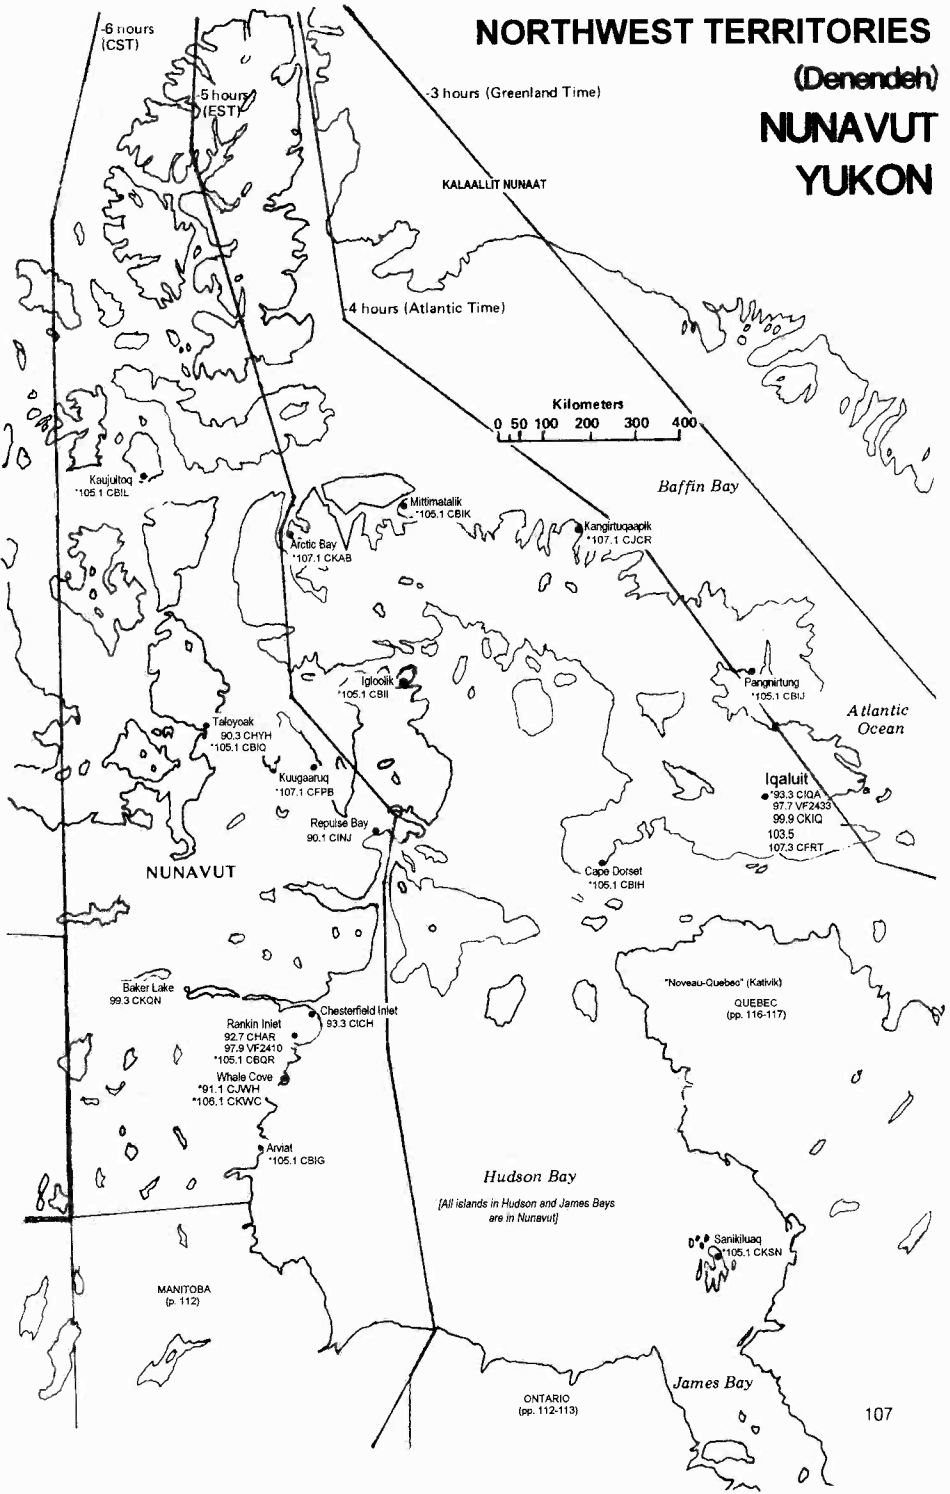

NORTHWEST TERRITORIES (Denendeh) NUNAVUT YUKON