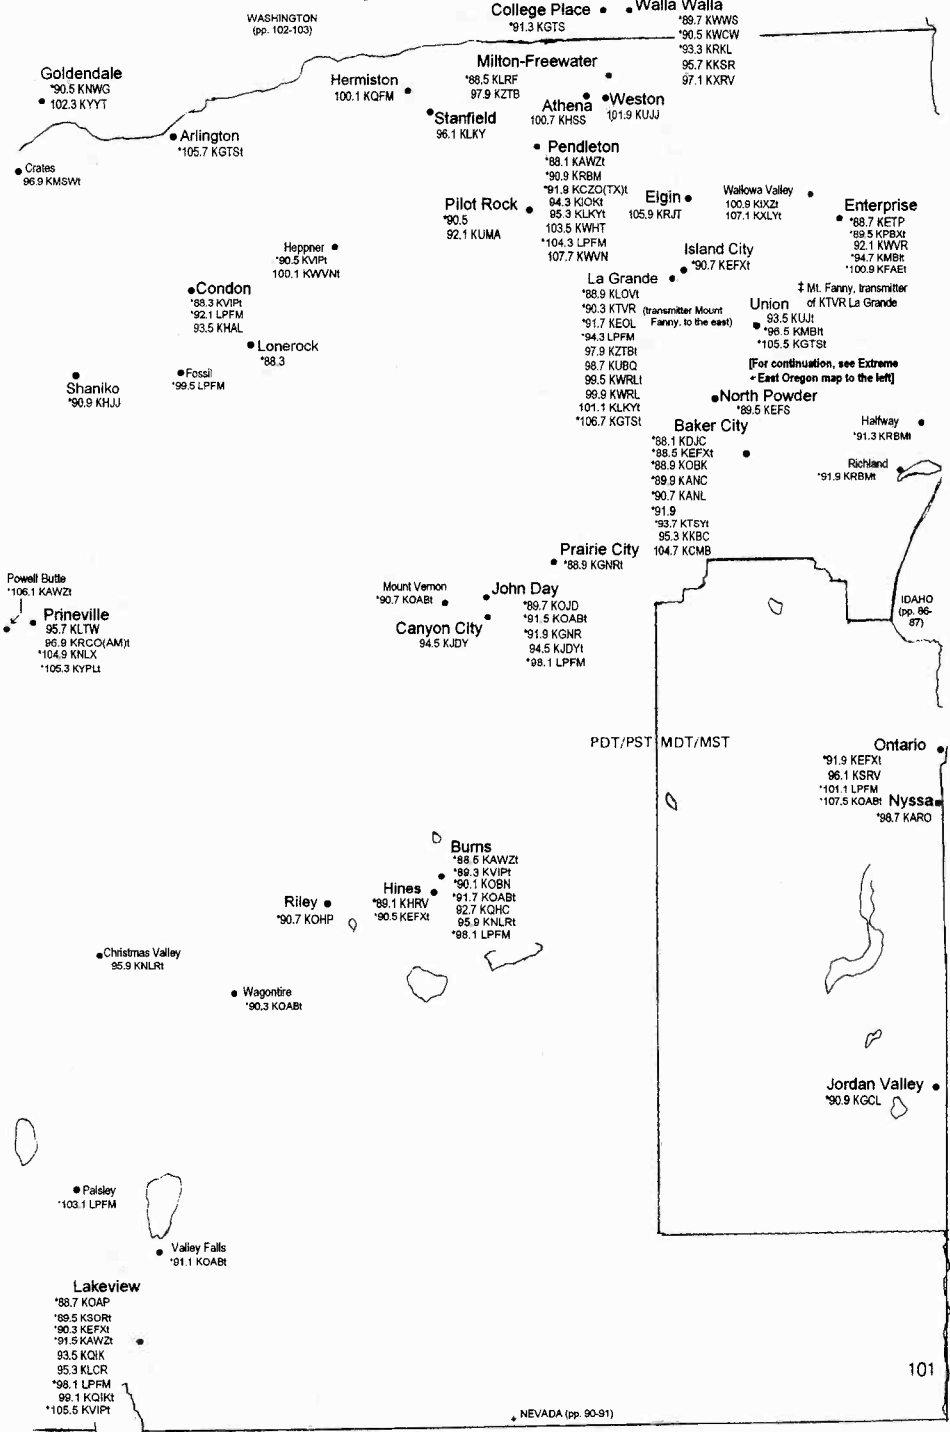

EAST CALIFORNIA

CALIFORNIA

[South portion— remainder of California is on preceding three plates]

CALIFORNIA MAPS
Shaded area is on three preceding plates

OREGON

Pacific/Mountain Time Zones. Daylight Saving Time observed.