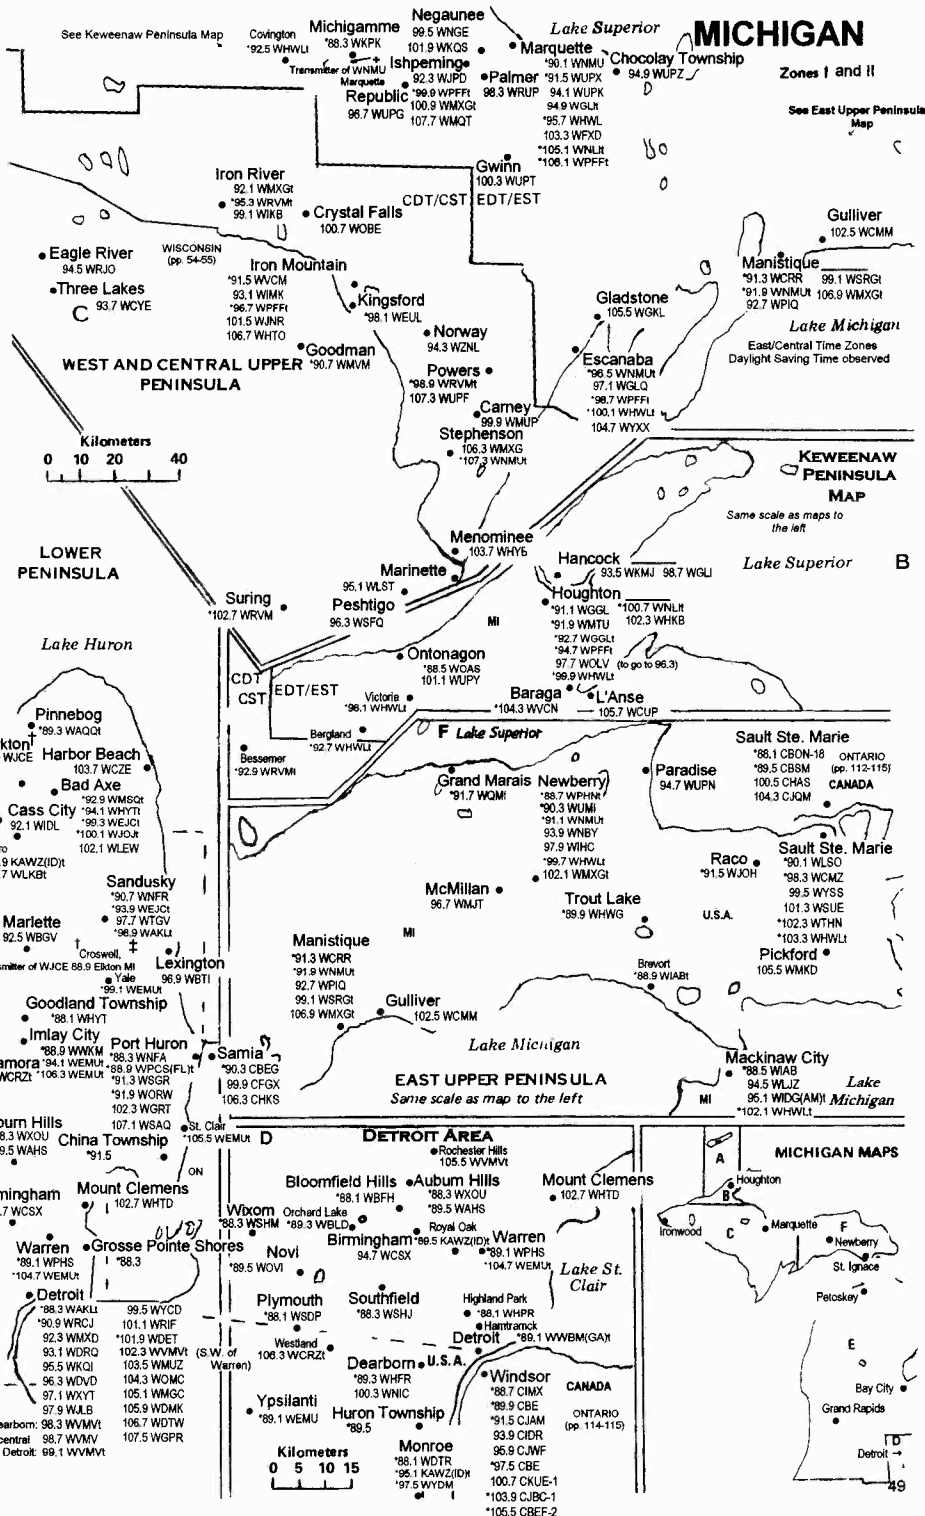

MICHIGAN

Zones I and II

See East Upper Peninsula Map