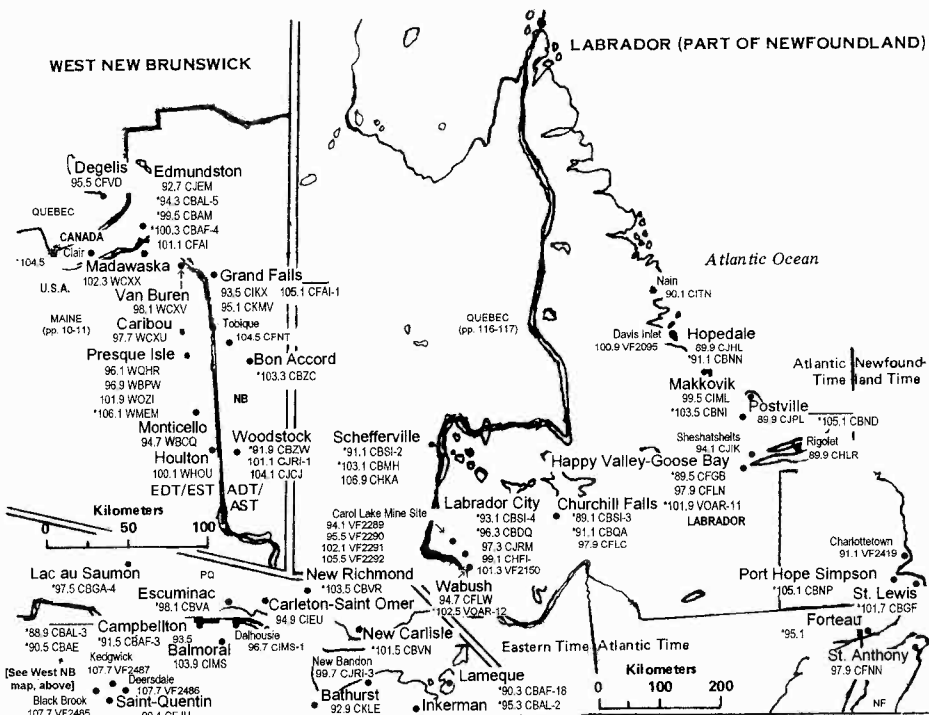

WEST NEW BRUNSWICK

LABRADOR (PART OF NEWFOUNDLAND)