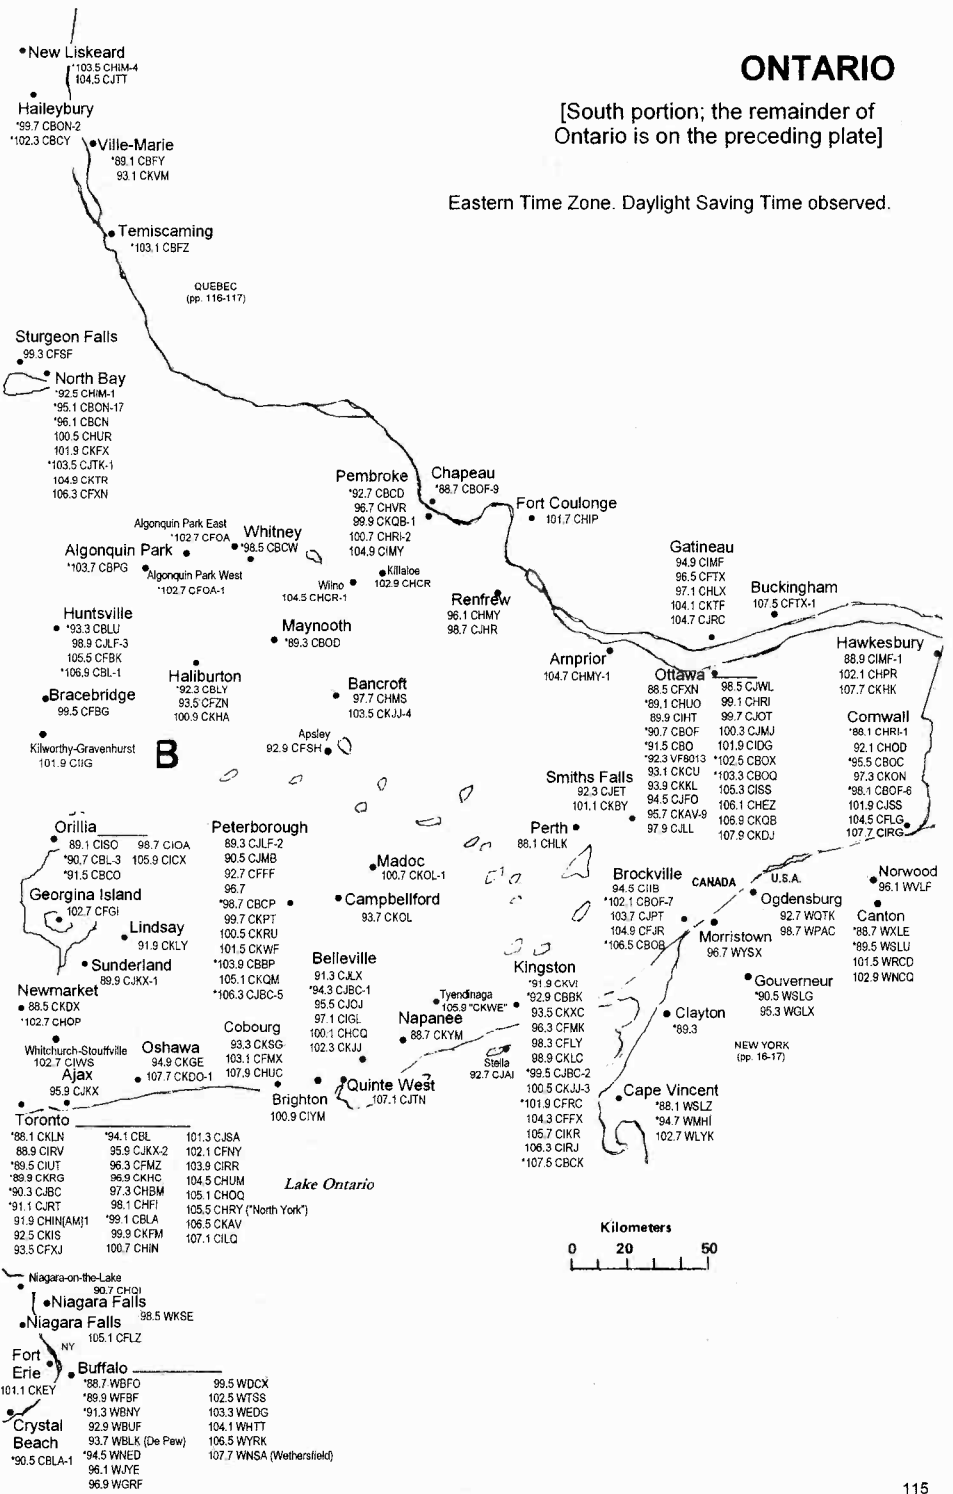

QUEBEC MAPS

QUEBEC

Eastern/Atlantic Time Zone. Daylight Saving Time observed (except for Atlantic Time zone portion; however, Iles de la Madeleine [Cap-aux-Meules] does not observe daylight savings time)