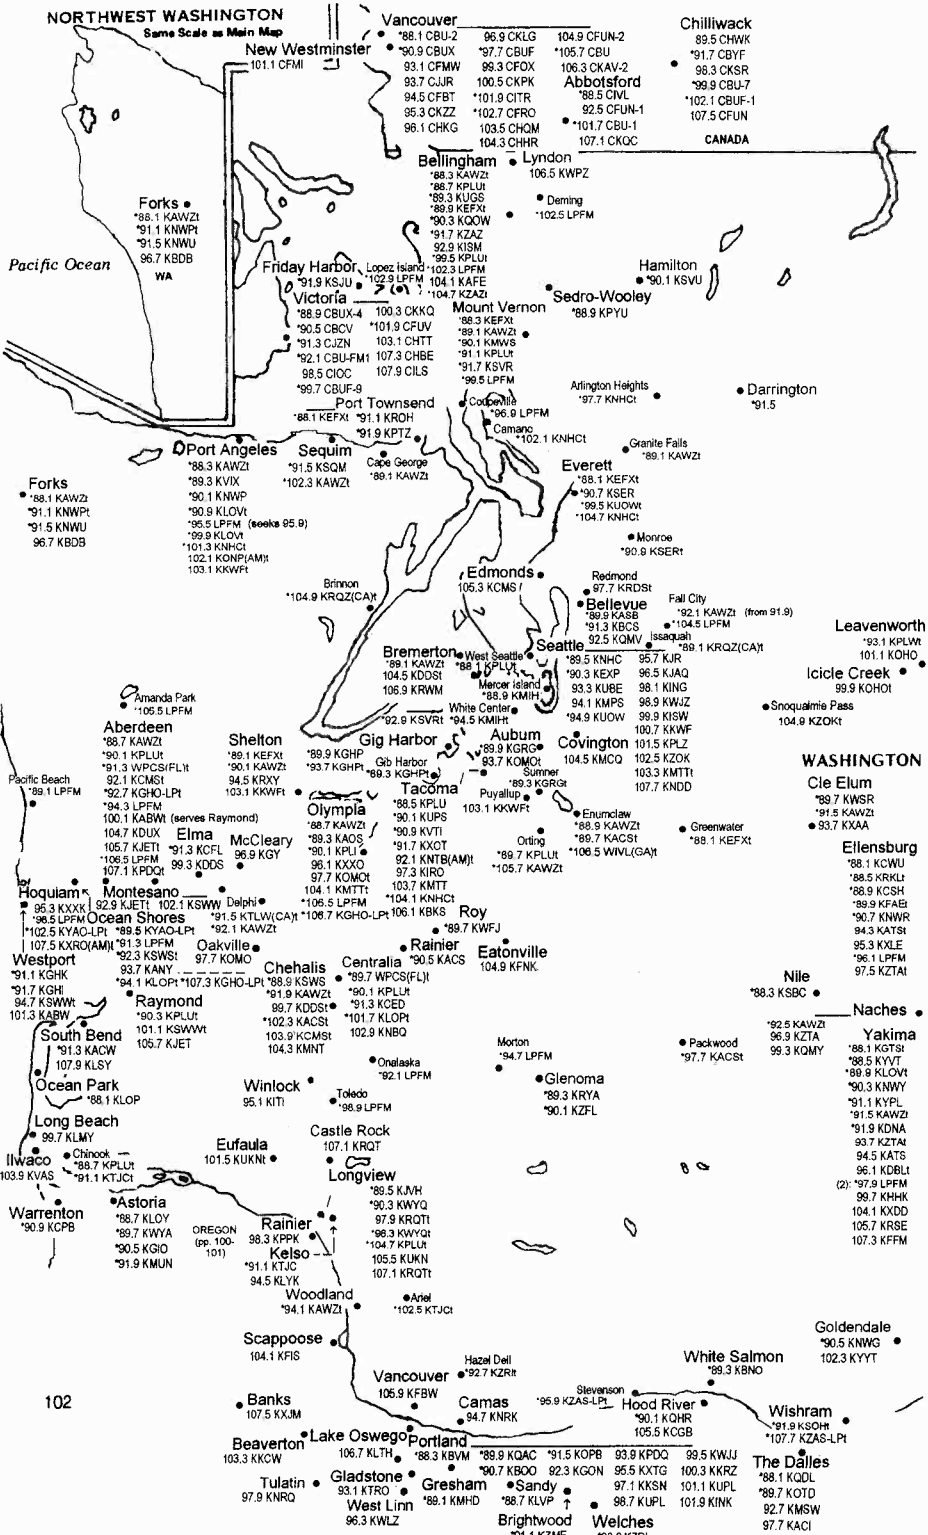

NORTHWEST WASHINGTON
Same Scale as Main Map