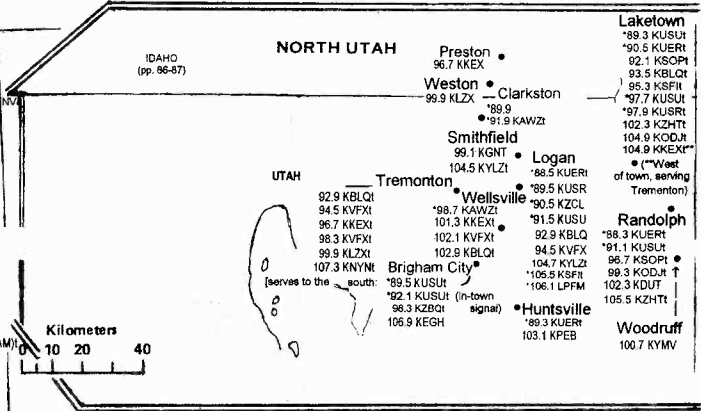

UTAH

Mountain/Pacific Time Zones. Daylight Saving Time Observed

- Roosevelt
  - *89.3
  - *94.7 KXRO
  - *100.1 KUSU
- Vernal
  - *88.5 KUSK
  - *89.7 KUSU
  - *90.1 KUERT
  - *90.7 KLPV
  - *91.7 KEVY
  - 95.3 KSFH
  - 96.9 KLCY
  - 99.3 KODJ
  - 104.5 XVEL(AM)
- Mylon
  - 103.9 KSFH

- Preston
  - 96.7 KIKX
- Weston
  - 99.9 KLZX
  - *89.9
  - *91.9 KAWZI
- Clarkston
  - *89.9
- Smithfield
  - 99.1 KGNT
  - 104.5 KYLZ
- Logan
  - *88.5 KUERI
  - *89.5 KUSR
  - *89.5 KZCL
  - 92.9 KBLQ
  - 94.5 KVFX
  - 104.7 KYLZ
  - *105.5 KSFH
  - *106.1 LPFM
- Brigham City
  - *89.5 KUSU
  - *92.1 KUSU (in-town signal)
  - 96.3 KZBQ
  - 105.9 KEHG
- Tremonton
  - 92.9 KBLQ
  - 94.5 KVFX
  - 96.7 KIKX
  - 99.3 KVFX
  - 99.9 KLZX
  - 107.3 KNYN
- Wellsville
  - *88.7 KAWZI
  - 101.3 KKEZI
  - 102.1 KVFX
  - 102.9 KBLQ
- Huntsville
  - *89.3 KUERT
  - 103.1 KPEB
- Laketown
  - *89.3 KUSU
  - *90.5 KUERI
  - 92.1 KSOP
  - 93.5 KBLQ
  - 95.3 KSFH
  - *97.7 KUSU
  - *97.9 KUSR
  - 102.3 KZHT
  - 104.9 KODJ
  - 104.9 KKEXP
- Randolph
  - *88.3 KUERT
  - *91.1 KUSU
  - 96.7 KSOP
  - 99.3 KODJ
  - 102.3 KOUT
  - 105.5 KZHT
- Woodruff
  - 100.7 KVMV

ZONE II

1. Loma
     - 102.5 KDVC
   - Fruita
     - 99.9 KEKB
   - Redlands
     - 106.1 KRZX
2. COLORADO (pp. 80-81)

- Castle Valley
  - *103.3 KLFV
  - *106.7 KZMU
- North Moab
  - *90.9 KUERT
- Moab
  - *88.1 KAWZI
  - *88.7 KUST
  - *89.3 KLOV(OR)
  - *90.1 KZMU
  - *91.7 KUERT
  - 94.3 KJYEI
  - 97.1 KCYN
  - 100.3 KMGJ
  - 101.5 KBDX
  - 102.1 KJYEI
  - 104.1 KWSA

- Monticello
  - *88.1
  - *90.7 KUERT
  - *93.7 KTGWR
  - 97.5 KPCLI
  - *103.9 LPFM
  - 104.5 KRSR
  - 105.5 KBKL

- Dove Creek
  - *91.3

- Blanding
  - 92.7 KBDX

- San Juan County
  - *102.3 KUERT

- Red Mesa
  - *89.7 KRMH
- Teec Nos Pos
  - 96.5 KECC

1. Shiprock
     - *90.5 KFDC
     - 107.7
2. NEW MEXICO (pp. 75-77)

- Aztec
  - 94.9 KWYK
- Fruitland
  - *91.7 KTWG
- Kirtland
  - *102.9 KAZZ
- Flora Vista
  - *88.1 KUSW