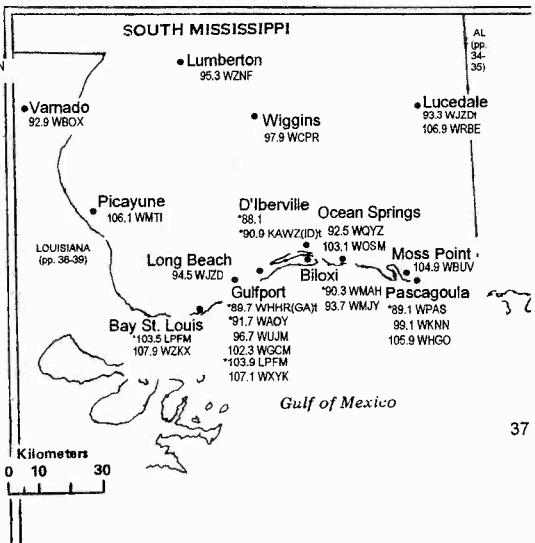

Kilometers
0 10 20 30 40

← See South Florida Map

ALABAMA

Zone II

Central Time Zone/Daylight Saving Time observed

See SE AL map

SOUTHWEST ALABAMA

See South MS Map*