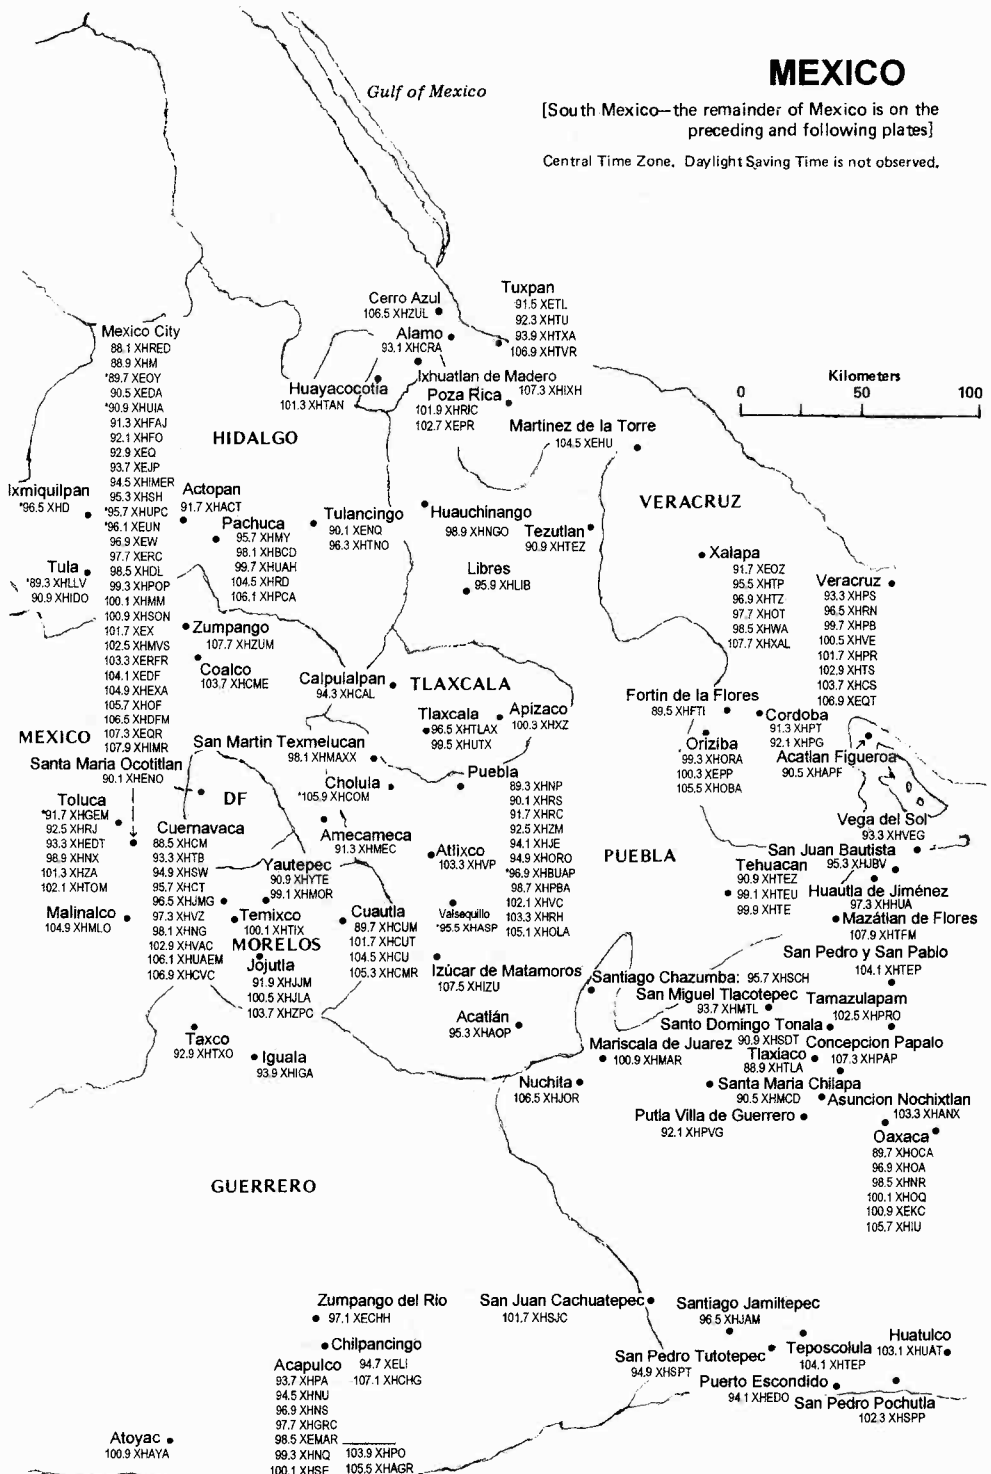

MEXICO

[South Mexico—the remainder of Mexico is on the preceding and following plates]

Central Time Zone. Daylight Saving Time is not observed.

Gulf of Mexico