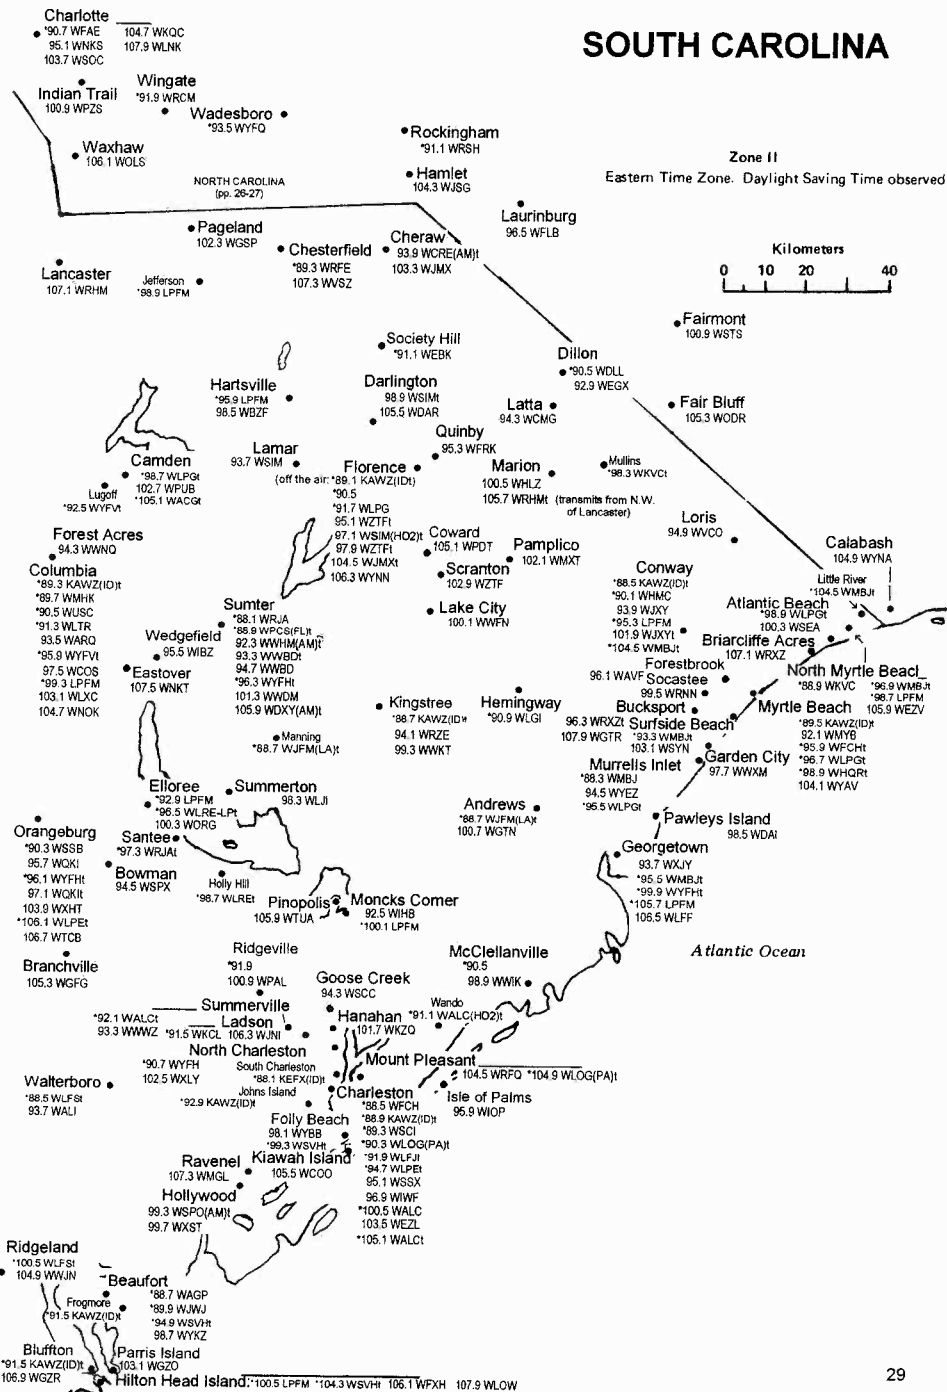

SOUTH CAROLINA