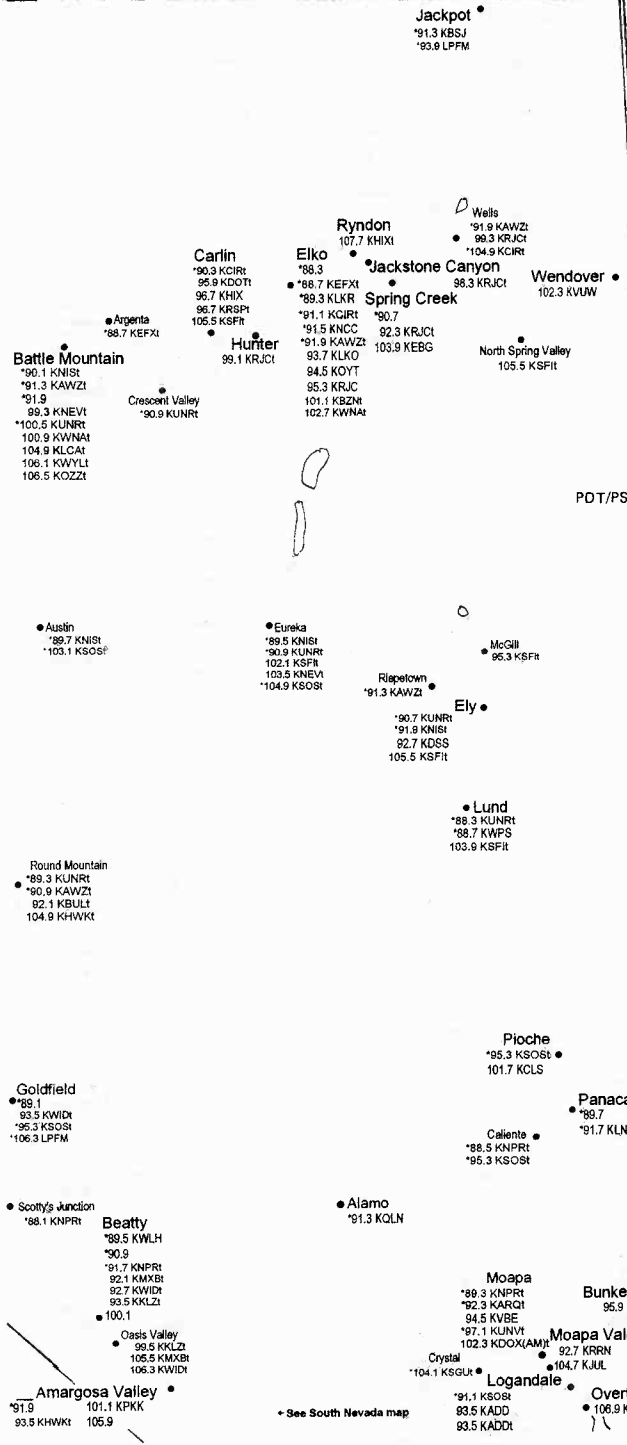

NEVADA

Pacific Time Zone, Daylight Saving
Time Observed,
Zone II

PDT/PST MDT/MST

UTAH
(pp. 88-89)

AZ

Jackpot
*91.3 KBSJ
*95.9 LPFM

Ryndon
107.7 KHIXI

Wells
*91.9 KAWZI
99.3 KRJCI
*104.9 KCIRT

Jackstone Canyon
98.3 KRJCI

Wendover
102.3 KVLWV

Spring Creek
*90.7
92.3 KRJCI
103.9 KEBG

North Spring Valley
105.5 KSFIT

Battle Mountain
*90.1 KNISZ
*91.3 KAWZI
*91.9
99.3 KNEVT
*100.5 KUNNR
100.9 KWNAT
104.9 KLCAI
106.1 KWYLT
106.5 KOZZI

Crescent Valley
*90.9 KUNRT

Hunter
99.1 KRJCI

Austin
*89.7 KNISI
*103.1 KSOSF

McGil
95.3 KSFIT

Ripetown
*91.3 KAWZI

Ely
*90.7 KUNRT
*91.8 KNISI
92.7 KDSS
105.5 KSFIT

Lund
*88.3 KUNRT
*88.7 KWPS
103.9 KSFIT

Round Mountain
*89.3 KUNRT
*90.9 KAWZI
92.1 KBULT
104.9 KHWKT

Pioche
*95.3 KSOSI
101.7 KOLS

Panaca
*89.7
*91.7 KLNK

Caliente
*88.5 KNPRT
*95.3 KSOSI

Scotty's Junction
*88.1 KNPRT

Alamo
*91.3 KQLN

Beatty
*89.5 KWLH
*90.9
*91.7 KNPRT
92.1 KMXBT
92.7 KWVDT
93.5 KKLZI
100.1

Santa Clara
*88.1
*91.3 KXDS

Bunkerville
95.9 KZHK

Crystal
*104.1 KSGUT

Moapa Valley
92.7 KRRN
*104.7 KJUL

Amargosa Valley
*91.9
93.5 KHWKT
101.1 KPKK
105.9

Logandale
*91.1 KSOSI
93.5 KADD
93.5 KADDI

Overton
*106.9 KVGQ

- See South Nevada map