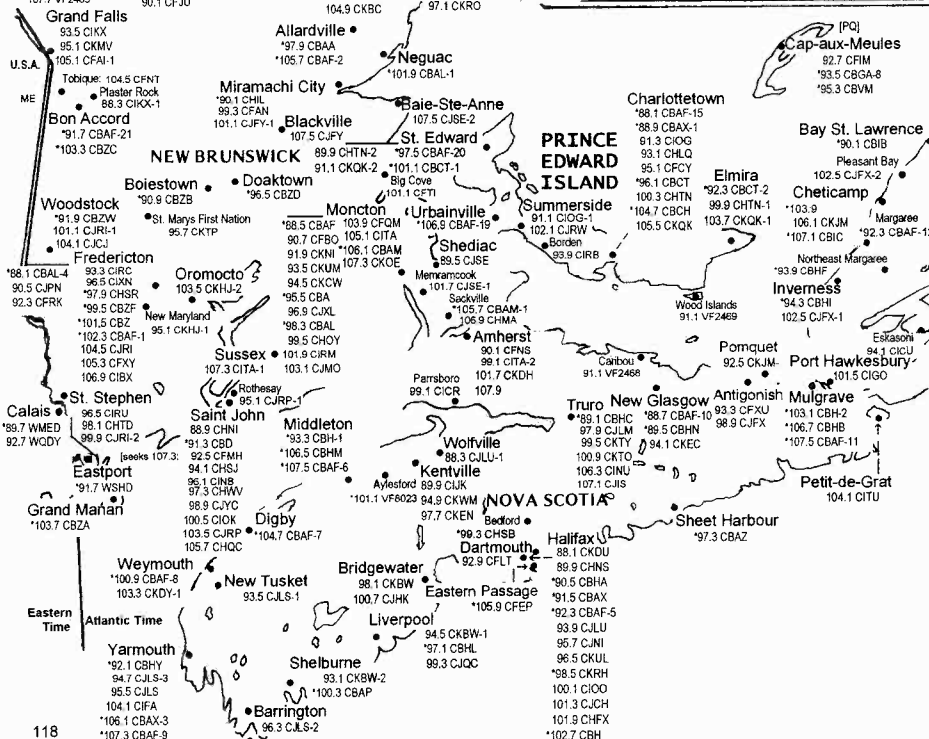

WEST NEW BRUNSWICK

LABRADOR (PART OF NEWFOUNDLAND)