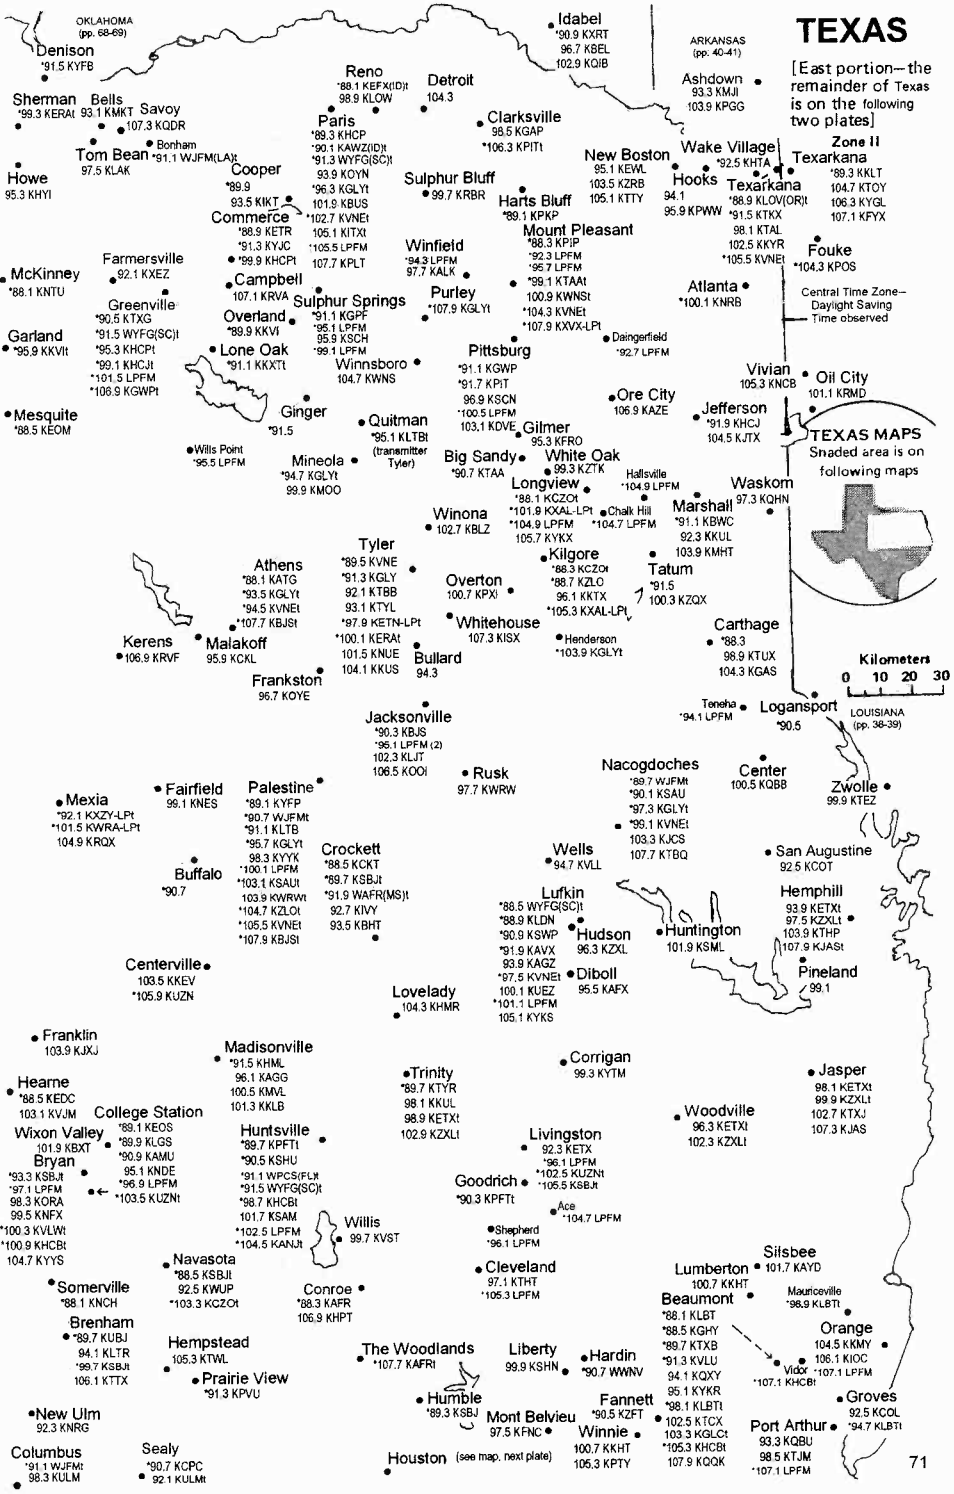

TEXAS

[East portion—the remainder of Texas is on the following two plates]

Zone II

TEXAS MAPS
Shaded area is on following maps