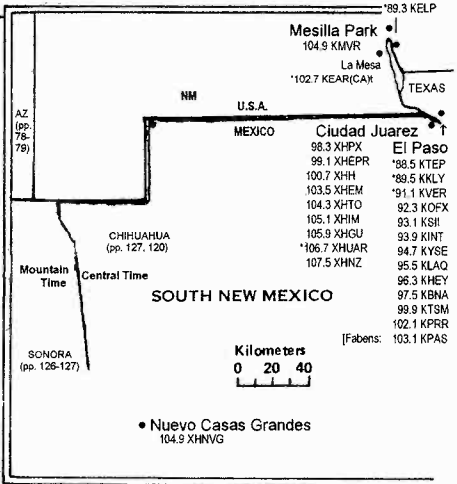

NEW MEXICO

OKLAHOMA
(pp. 66-69)

MDT/MST CDT/CST

- **Des Moines**
  *88.5 KENU
  *105.3 KHOD
  *106.1 KENWI

- **Springer**
  *99.5 LPFM
  *107.9 LPFM

- **Wagon Mound**
  *92.1 KENWI

- **Roy**
  *104.9 KENWI

- **Tucumcari**
  *88.9
  *89.3 KENN
  *90.1 KFLQI
  *90.5
  *90.9 KVJL (transmitter considerably to the south)
  92.7 KOAY
  *95.3 KRGN
  *101.1 LPFM
  *103.9 KENWI

- **Conchas**
  *88.3 KENWI
  102.3 KRST1
  106.5 KMGAT

- **Montoya**
  *90.7 KENWI
  *105.1 KFLQI

- **San Jon**
  *106.9 LPFM

- **Santa Rosa**
  *91.9 KNLK
  *94.7 KFLQI
  95.9 KJJI
  *103.1 LPFM
  *107.1 KBACI

- **Quay**
  *91.3 KENWI

- **Ciobis**
  *88.1 KCOI
  *88.9 KTLZI
  *89.9 WYFQ(NC)
  *90.3 KELU
  *91.1 KAQF
  *91.7 KCZOI
  99.1 KCLV
  99.9 KTQM
  101.5 KRMQ
  102.3 KKYC
  *105.5 KAQFI
  107.5 KSMK
  *107.9 KAQFI

- **Vaughn**
  *106.9 LPFM

- **Fort Sumner**
  *91.7 KENWI
  *104.1 LPFM

- **Portales**
  *88.7 KCZOI
  *89.5 KENWI
  *91.3 KLOV(OR)
  *91.7
  *93.5 KLYTI
  *100.7 WJFM(LA)
  *104.6 LPFM
  105.9 KSEL

- **Tatum**
  107.1 KTUM

- **Artesia**
  *88.7 WJFM(LA)
  *91.5 KLYTI
  92.9 KTZA
  *100.5 KGCNI

- **Maljamar**
  *98.7 KMTH
  105.1 KWMM

- **Livingston**
  *91.3 KYCVI
  *100.1 LPFM
  101.7 KLEA

- **Eunice**
  *94.5 KBMM
  100.9 KEJL

- **Jal**
  103.7 KPZA

- **Kermit**
  *91.5
  *105.7 KERB

- **Friona**
  94.7 KGRW

- **Bovina**
  *90.9 KOVA
  96.5 KKNM
- **Farlow**
  92.3 KIJN
  98.3 KICA

- **Muleshoe**
  103.1 KMUL

- **Morton**
  *91.1
  *91.9 KPGA

- **Levelland**
  105.3 KJDL

- **Plains**
  *90.3 KPHS

- **Hobbs**
  *90.1 KLYT1 (east of town)
  *90.9 KLUK
  *91.7 KOBH
  94.1 KZOR
  95.7 KPER
  96.5 KLMA
  *98.3 KFRRI
  102.9 KIXN
  *104.5 KLYT1 (west side)
  *105.9 LPFM

- **Seminole**
  106.3 KSEM

- **Andrews**
  105.5 KACT

- **Goldsmith**
  94.7 KTXO