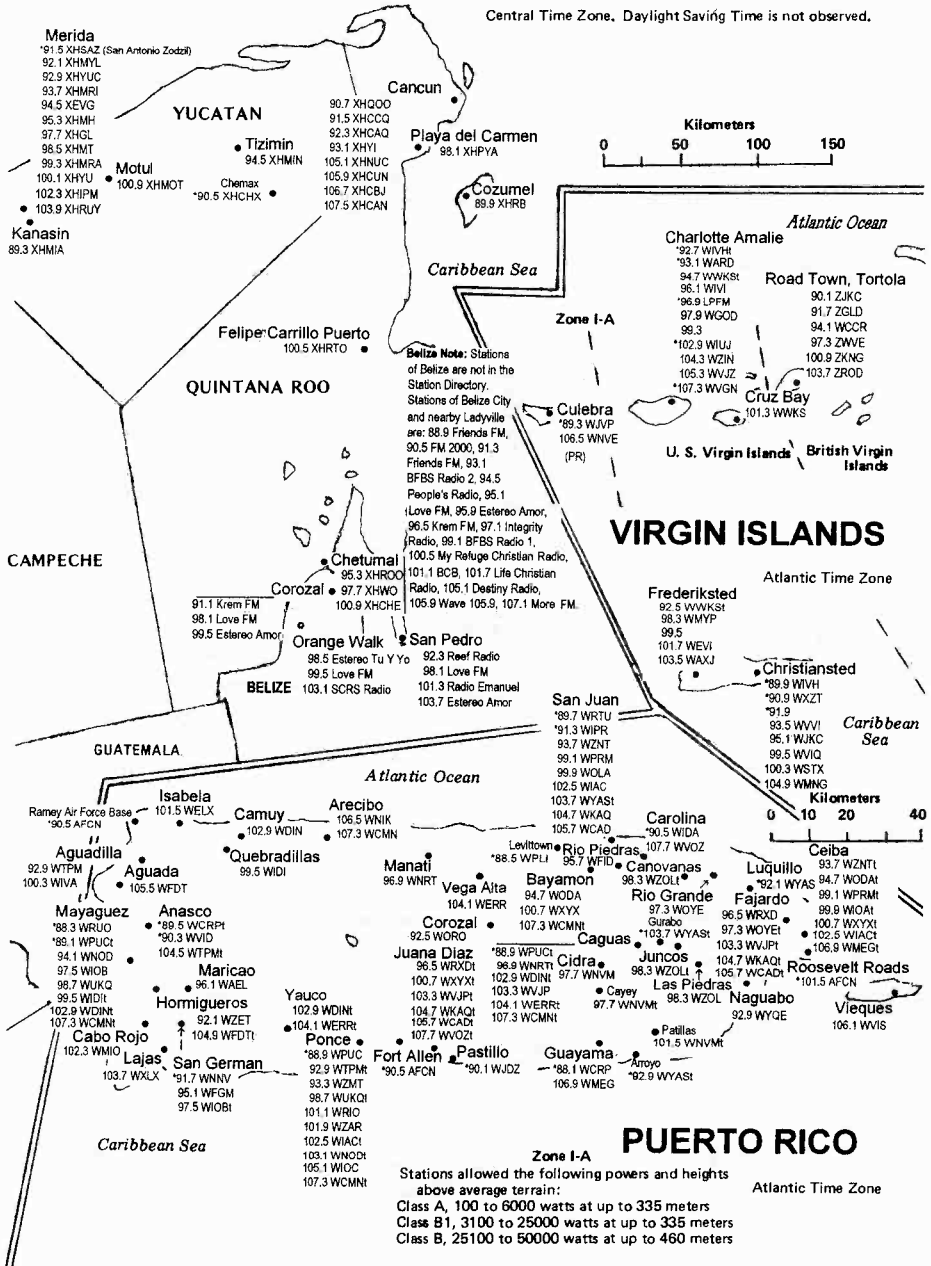

MEXICO

[East Mexico—the remainder of Mexico is on the preceding and following plates]

Central Time Zone. Daylight Saving Time is not observed.