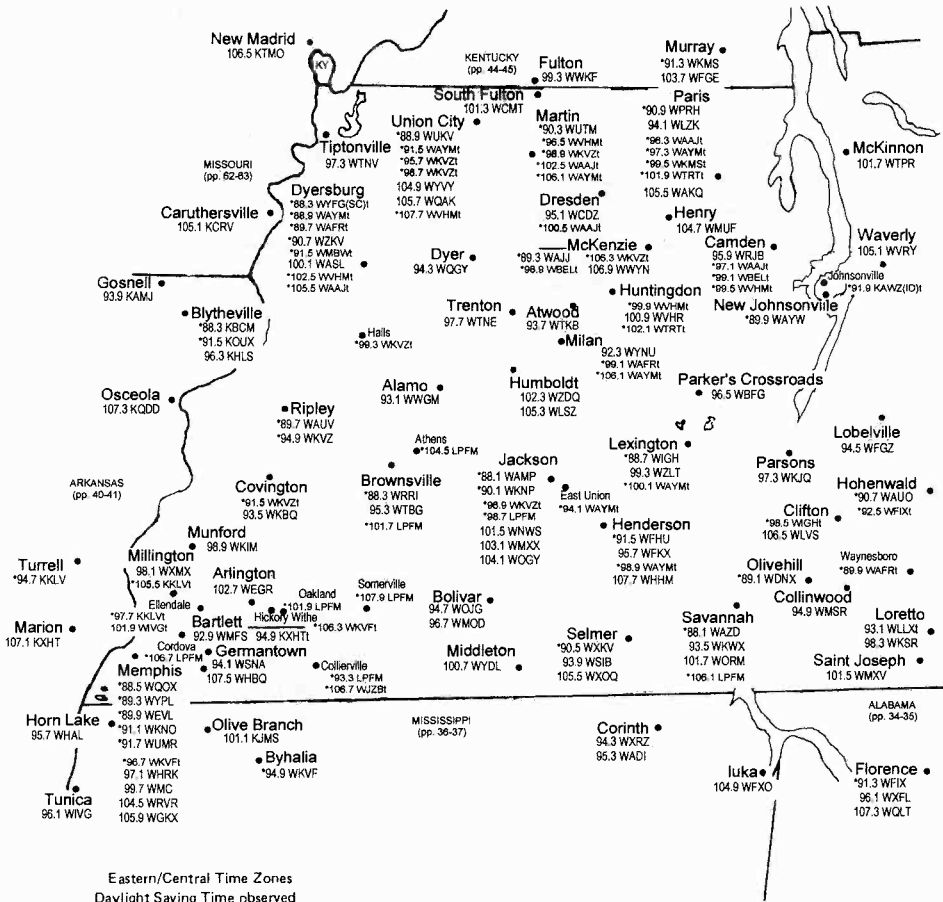

Gulf of Mexico

LOUISIANA

Zone II

ARKANSAS

TENNESSEE

WEST KENTUCKY

44 Fort Campbell 107.9 WCVQ

TENNESSEE (pp. 42-43)