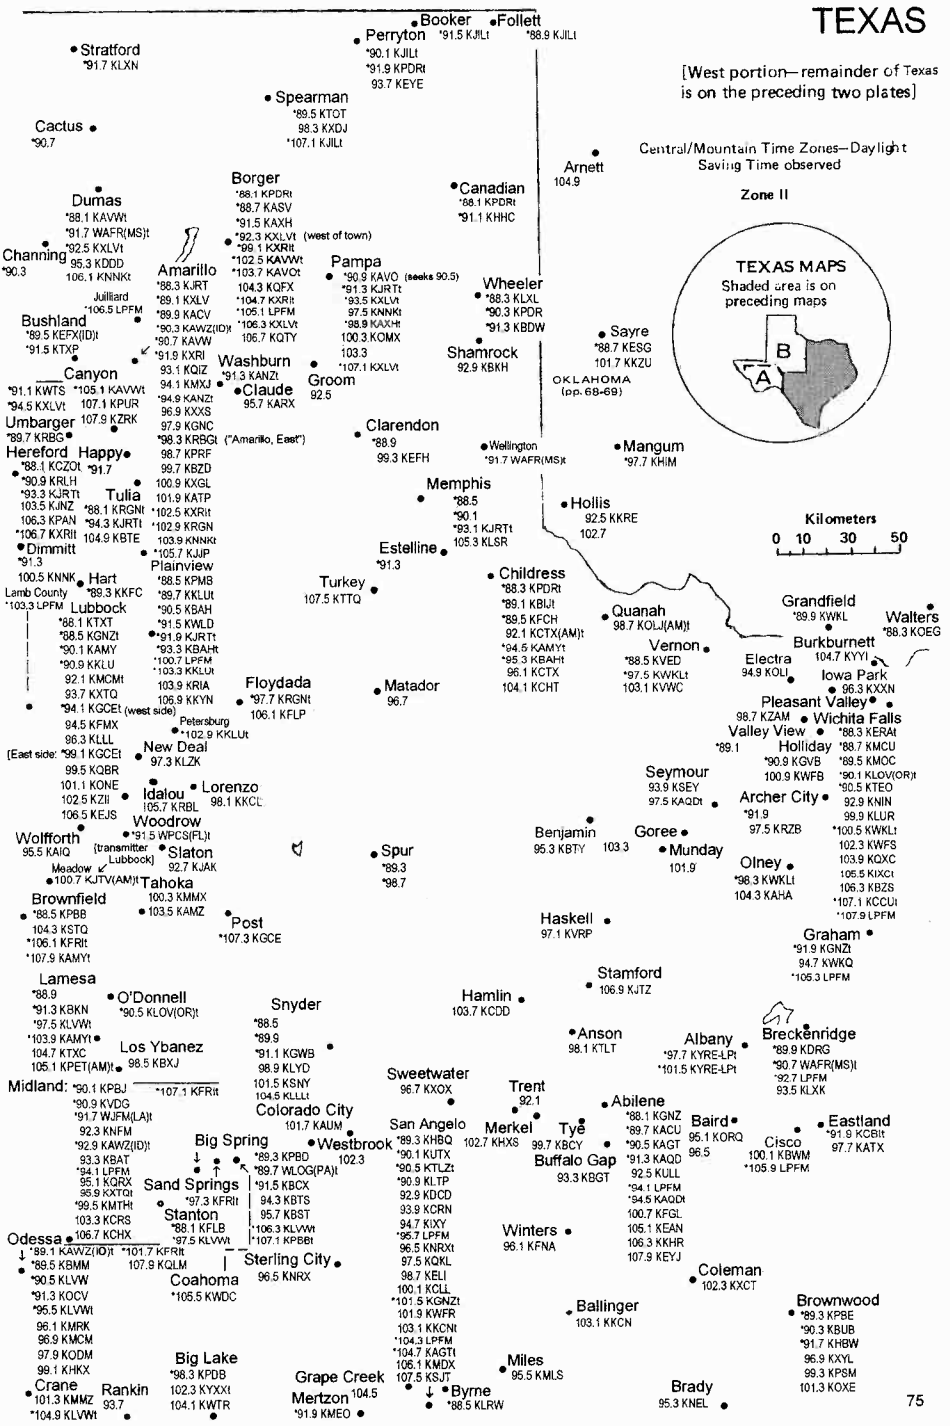

TEXAS

[West portion—remainder of Texas is on the preceding two plates]

Central/Mountain Time Zones—Daylight Saving Time observed

Zone II

NEW MEXICO

OKLAHOMA
(pp. 66-69)

MDT/MST CDT/CST

- **Raton**
*90.1 WAFR(MS)
*91.1 KRCC1
93.9 KRTH
*95.7 LPFM
96.5 KBKZ
*104.7 KENWI
105.5 KBZUI
*107.1 LPFM