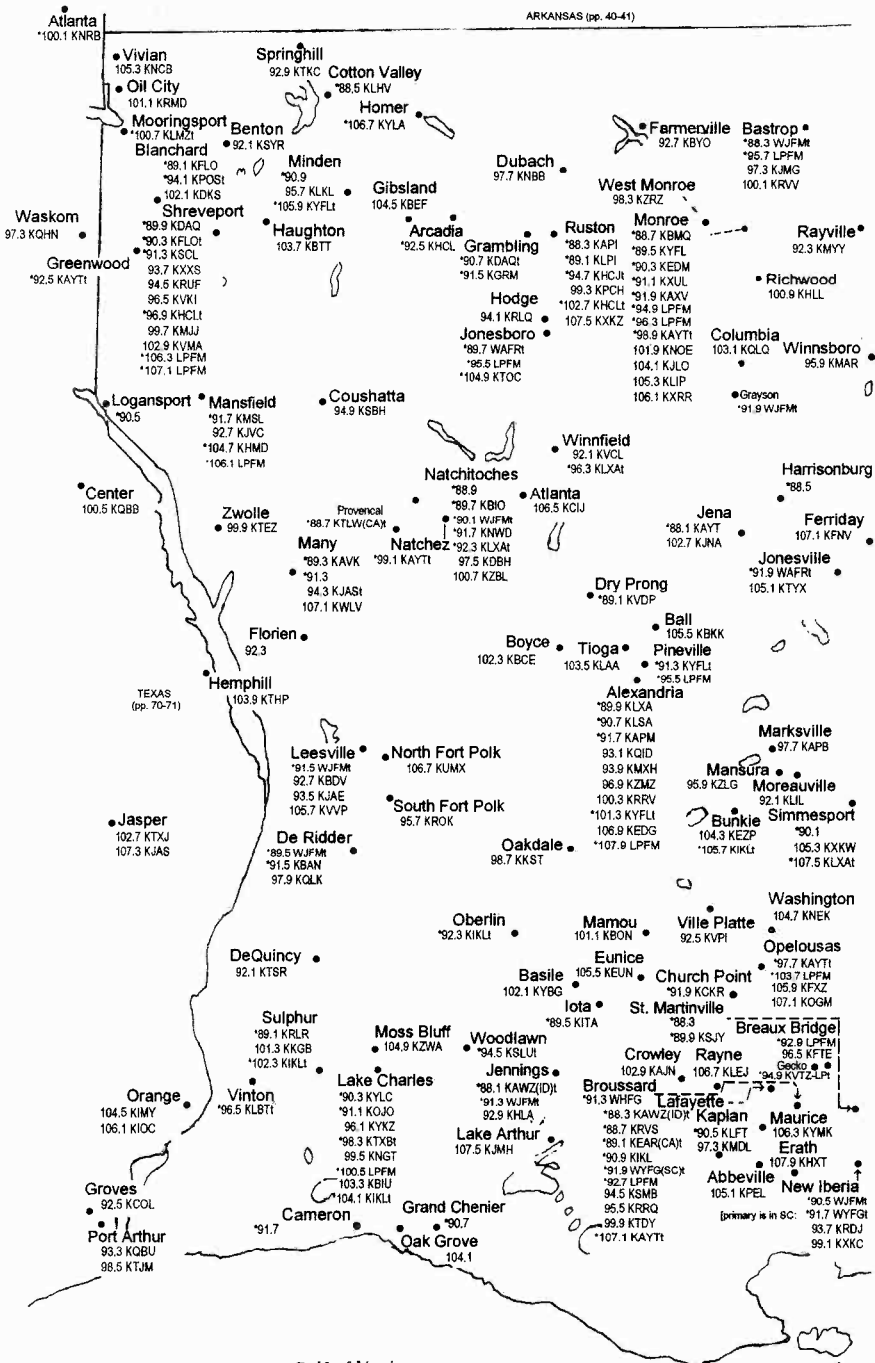

Kilometers
0 10 20 30 40

← See South Florida Map

ALABAMA

Zone II

Central Time Zone/Daylight Saving Time observed

See SE AL map

SOUTHWEST ALABAMA

See South MS Map*