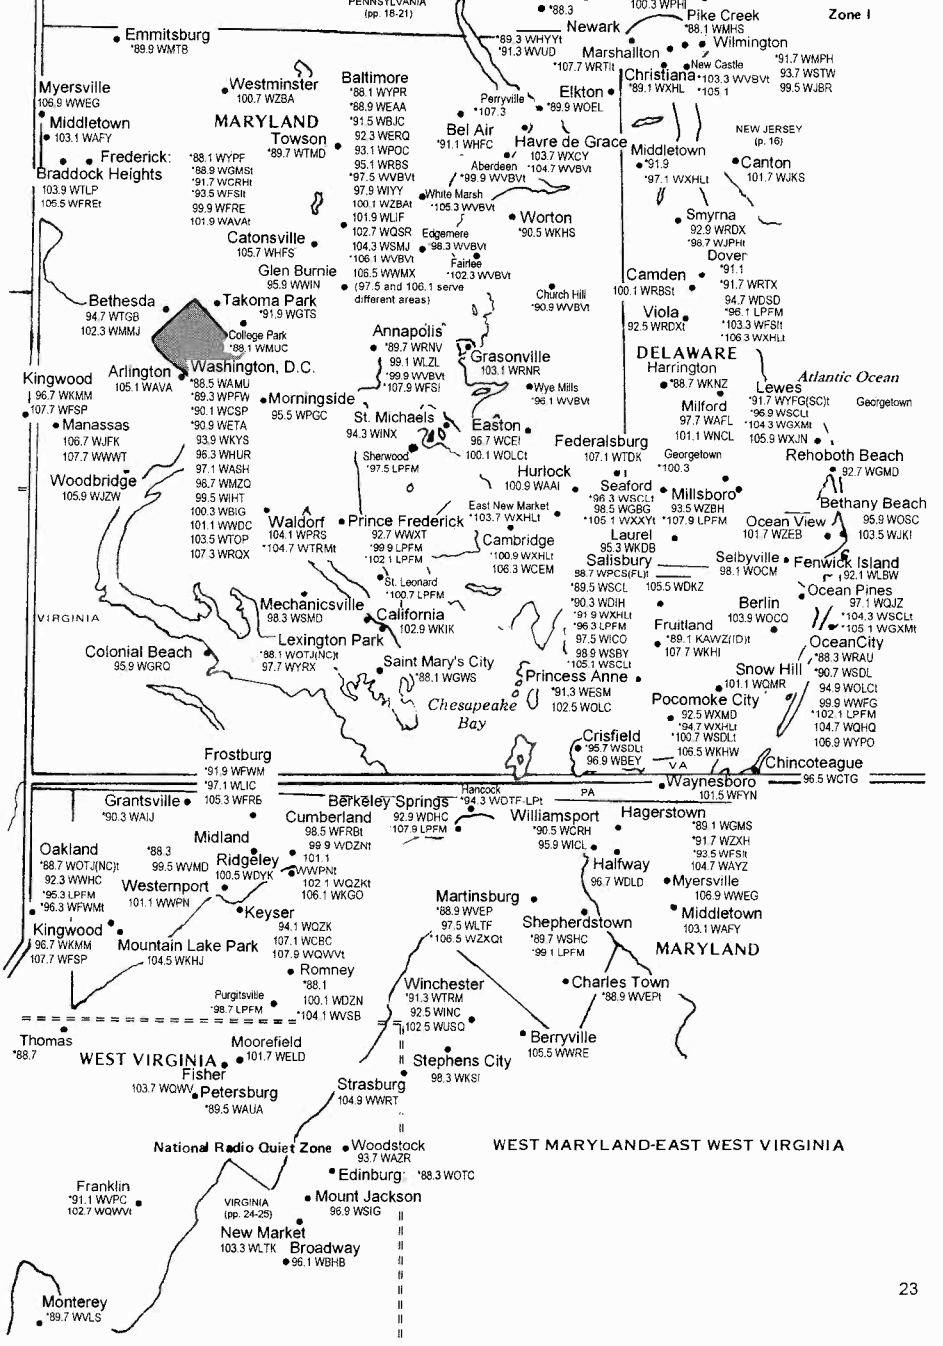

DELAWARE—MARYLAND WEST VIRGINIA

DELAWARE-EAST MARYLAND SECTION

Same scale as remainder of map

Eastern Time Zone/Daylight Saving Time observed