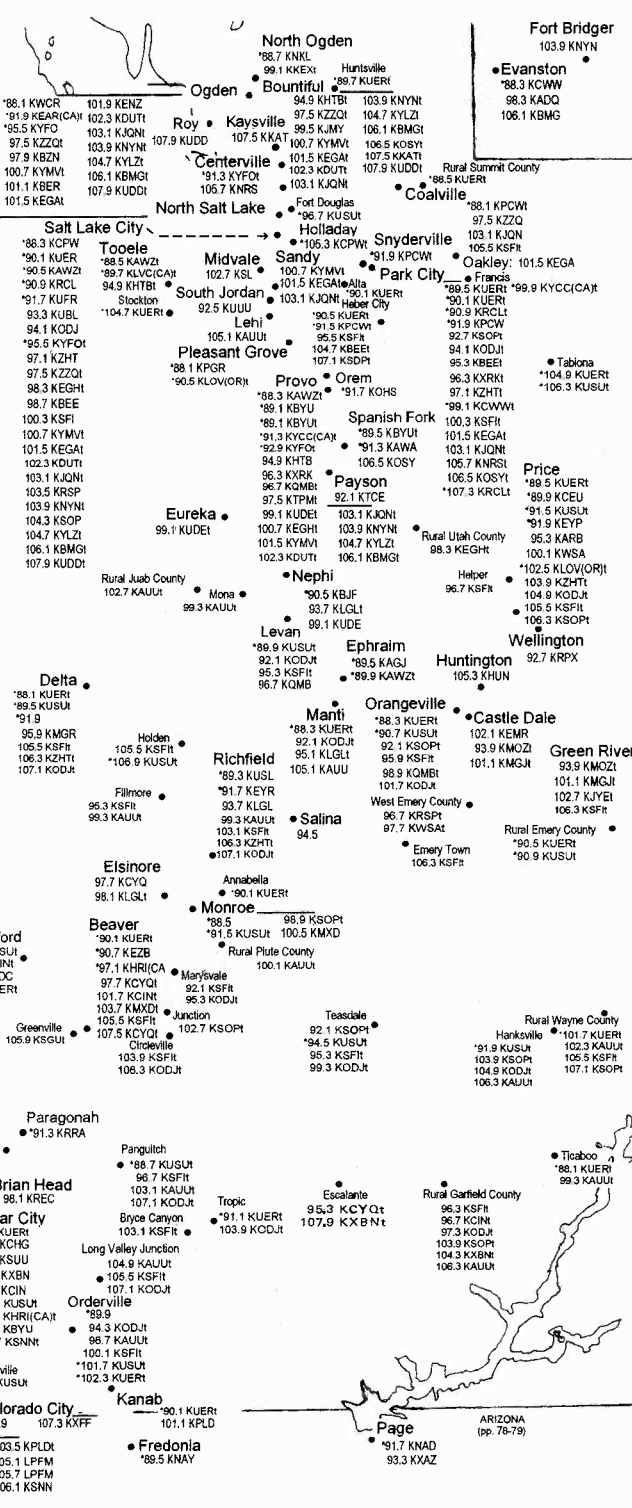

Zone II

NEVADA
(pp. 90-91)

PDT
PST

MDT
MST

Wendover
102.3 KUVU

Fort Bridger
103.9 KNYN

● Evanston
●88.3 KCWW
●98.3 KADQ
●106.1 KBMG

● Oakley: 101.5 KEGA