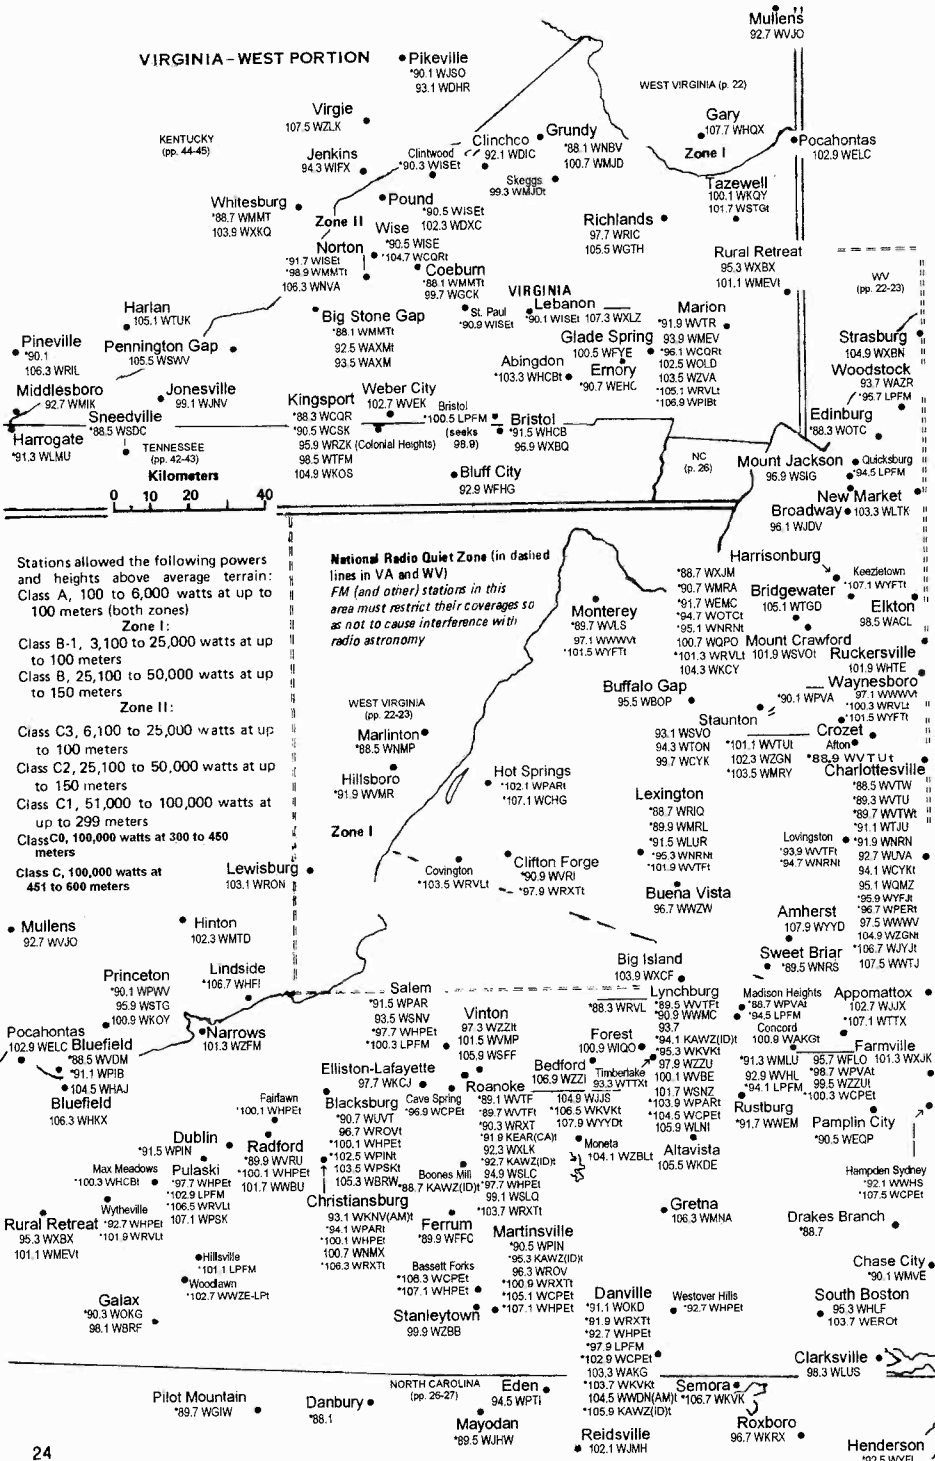

VIRGINIA - WEST PORTION

Stations allowed the following powers and heights above average terrain:

Class A, 100 to 6,000 watts at up to 100 meters (both zones)

Zone I:

- Class B-1, 3,100 to 25,000 watts at up to 100 meters
- Class B, 25,100 to 50,000 watts at up to 150 meters

Zone II:

- Class C3, 6,100 to 25,000 watts at up to 100 meters
- Class C2, 25,100 to 50,000 watts at up to 150 meters
- Class C1, 51,000 to 100,000 watts at up to 299 meters
- Class C0, 100,000 watts at 300 to 450 meters
- Class C, 100,000 watts at 451 to 600 meters