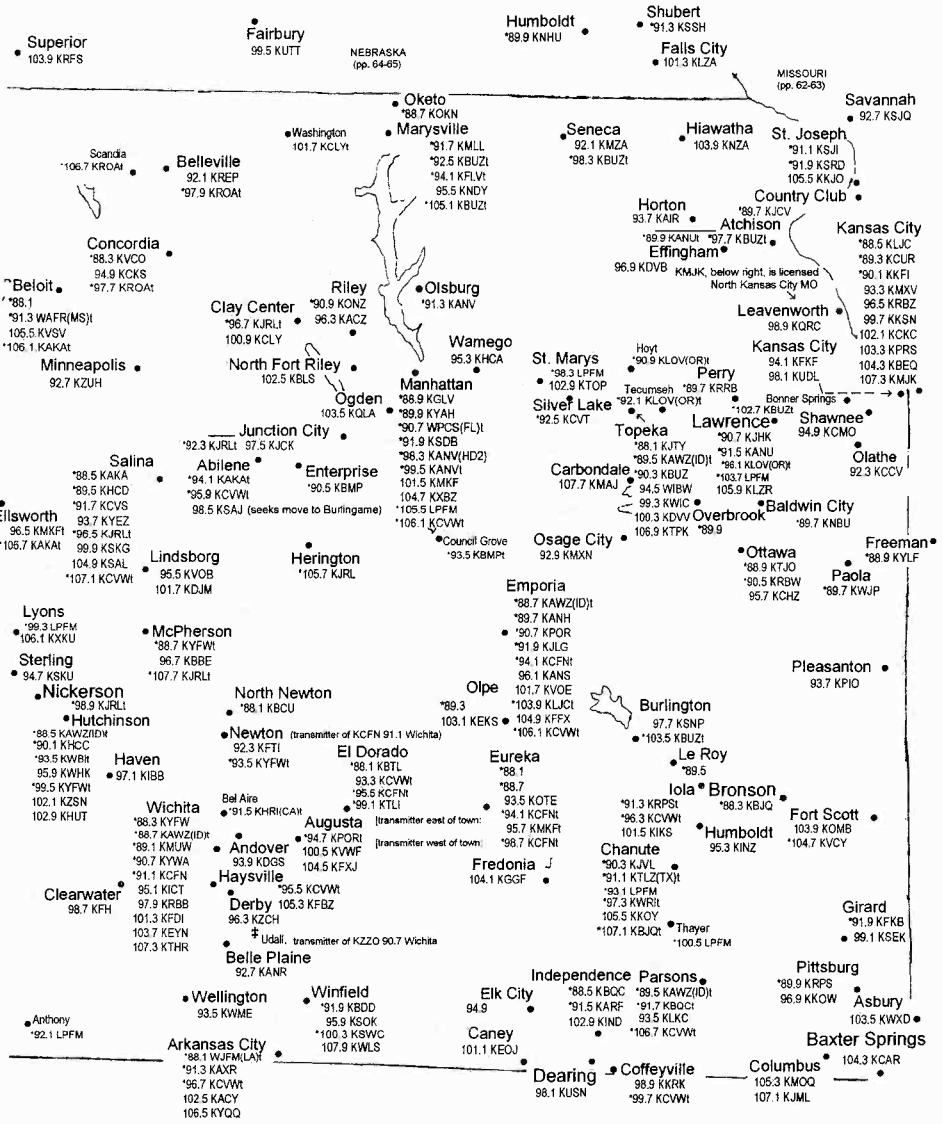

- Hooker
- 90.3

- Beaver
- 91.9

OKLAHOMA
(pp. 68-69)

- Kiowa
- 98.3 KQZQ

KANSAS

Zone II

Central/Mountain Time Zones. Daylight Saving time observed.

[See Panhandle map below]