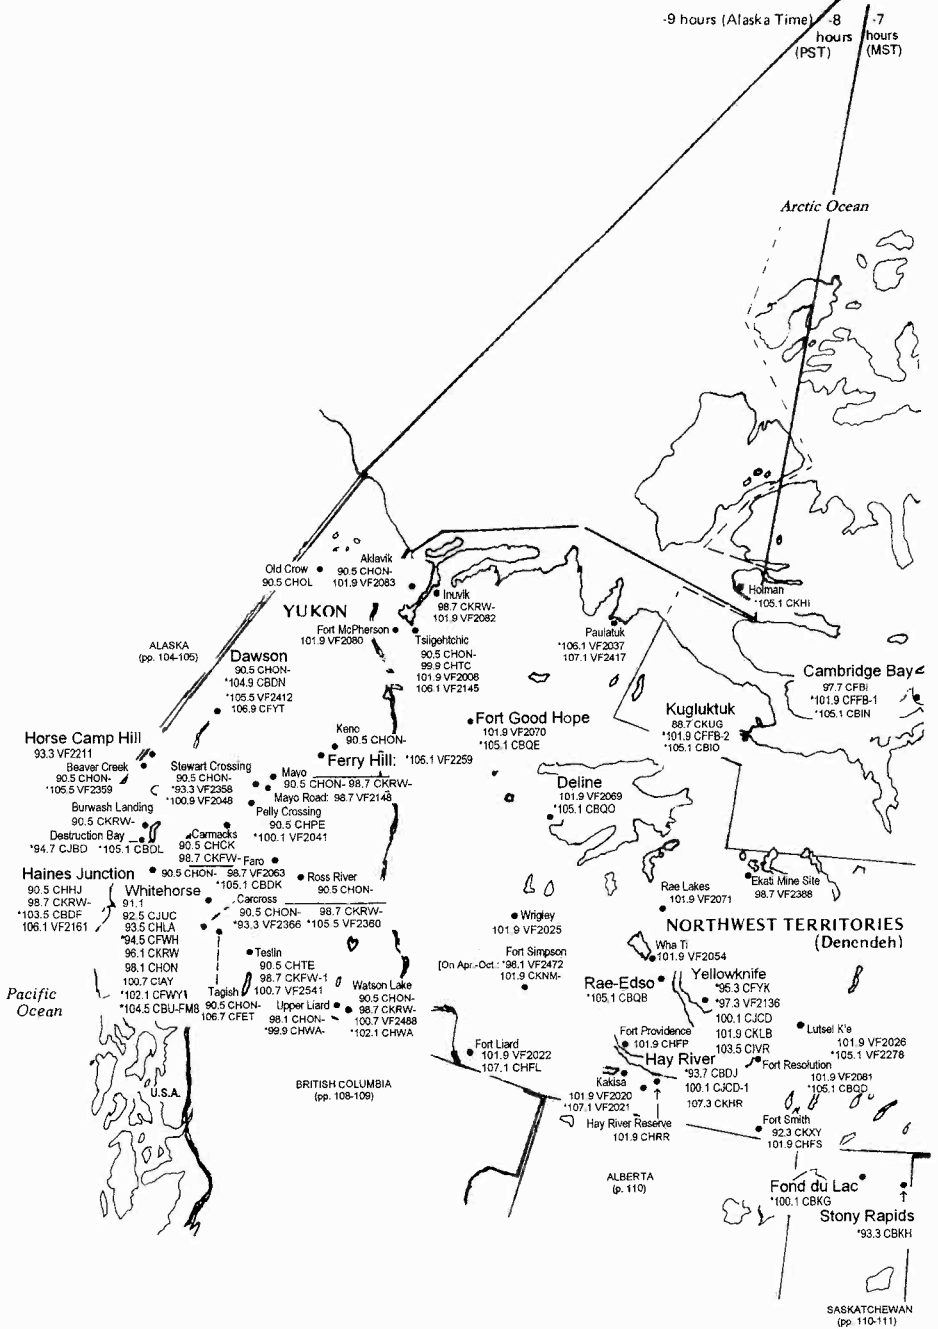

-9 hours (Alaska Time) -8 hours (PST) -7 hours (MST)

Arctic Ocean

YUKON

NORTHWEST TERRITORIES (Denendeh)

Horse Camp Hill
93.3 VF2211

Ferry Hill
*105.1 VF2259

Fort Good Hope
101.9 VF2070
*105.1 CBQE

Deline
101.9 VF2069
*105.1 CBQG

Kugluktuk
88.7 CKUG
*101.9 CFFB-2
*105.1 CBIO

Old Crow
90.5 CHON
90.5 CHOL

Inuvik
88.7 CKRW-
101.9 VF2062

Paulatuk
*105.1 VF2037
107.1 VF2417

Holman
105.1 CKHI

Keno
90.5 CHON-

Mayo Road
98.7 VF2148

Pelly Crossing
90.5 CHPE
*100.1 VF2041

Carmacks
90.5 CHCK
98.7 CKFW- Faro

Ross River
90.5 CHON-

Upper Liard
98.1 CHON-
*99.9 CHWA-

Tagish
90.5 CHON-
106.7 CFET

Testlin
90.5 CHTE
98.7 CKFW-1
100.7 VF2541

Fort Liard
101.9 VF2022
107.1 CHFL

Fort Simpson
*98.1 VF2472
101.9 CKNM-

Fort Providence
101.9 CHFP

Kakisa
101.9 VF2020
*107.1 VF2021

Hay River Reserve
101.9 CHR

Fort Resolution
101.9 VF2081
*105.1 CBQG

Fort Smith
92.3 COXY
101.9 CHFS

Fond du Lac
100.1 CBKG

Stony Rapids
*93.3 CBKH

[On Apr.-Oct.: *98.1 VF2472
101.9 CKNM-]

Rae-Edso
*105.1 CBQB

Lutsel K'e
101.9 VF2026
*105.1 VF2278

Fort Resolution
101.9 VF2081
*105.1 CBQG

Fort Smith
92.3 COXY
101.9 CHFS

Fond du Lac
100.1 CBKG

Stony Rapids
*93.3 CBKH