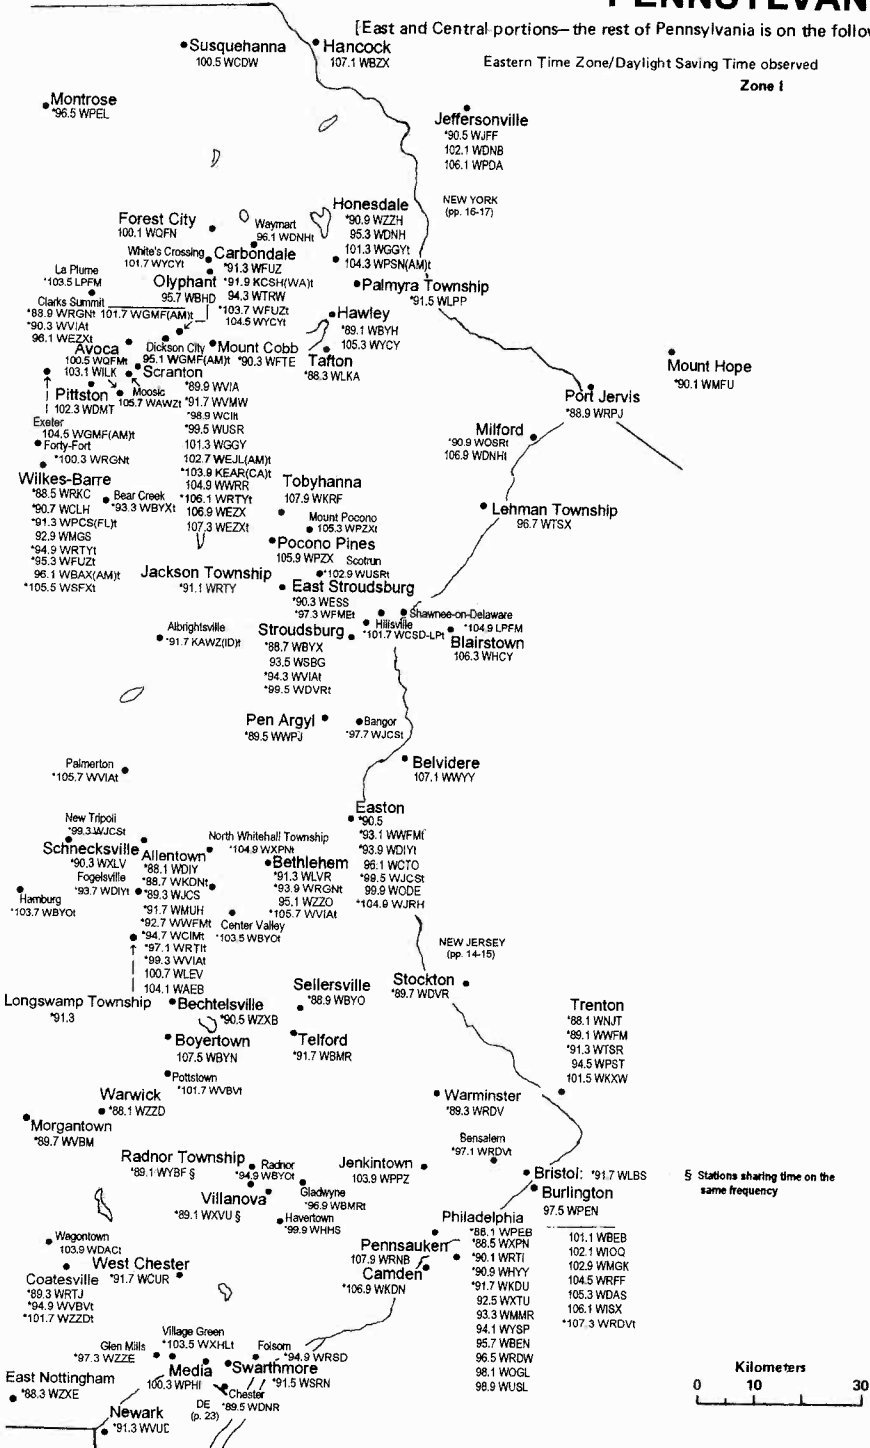

Eastern Time Zone/Daylight Saving Time observed

Zone 1

PENNSYLVANIA

[West portion--the rest of Pennsylvania is on the preceding plate]

Eastern Time Zone
Daylight Saving Time observed
Zone I

[For continuation, see preceding plate]