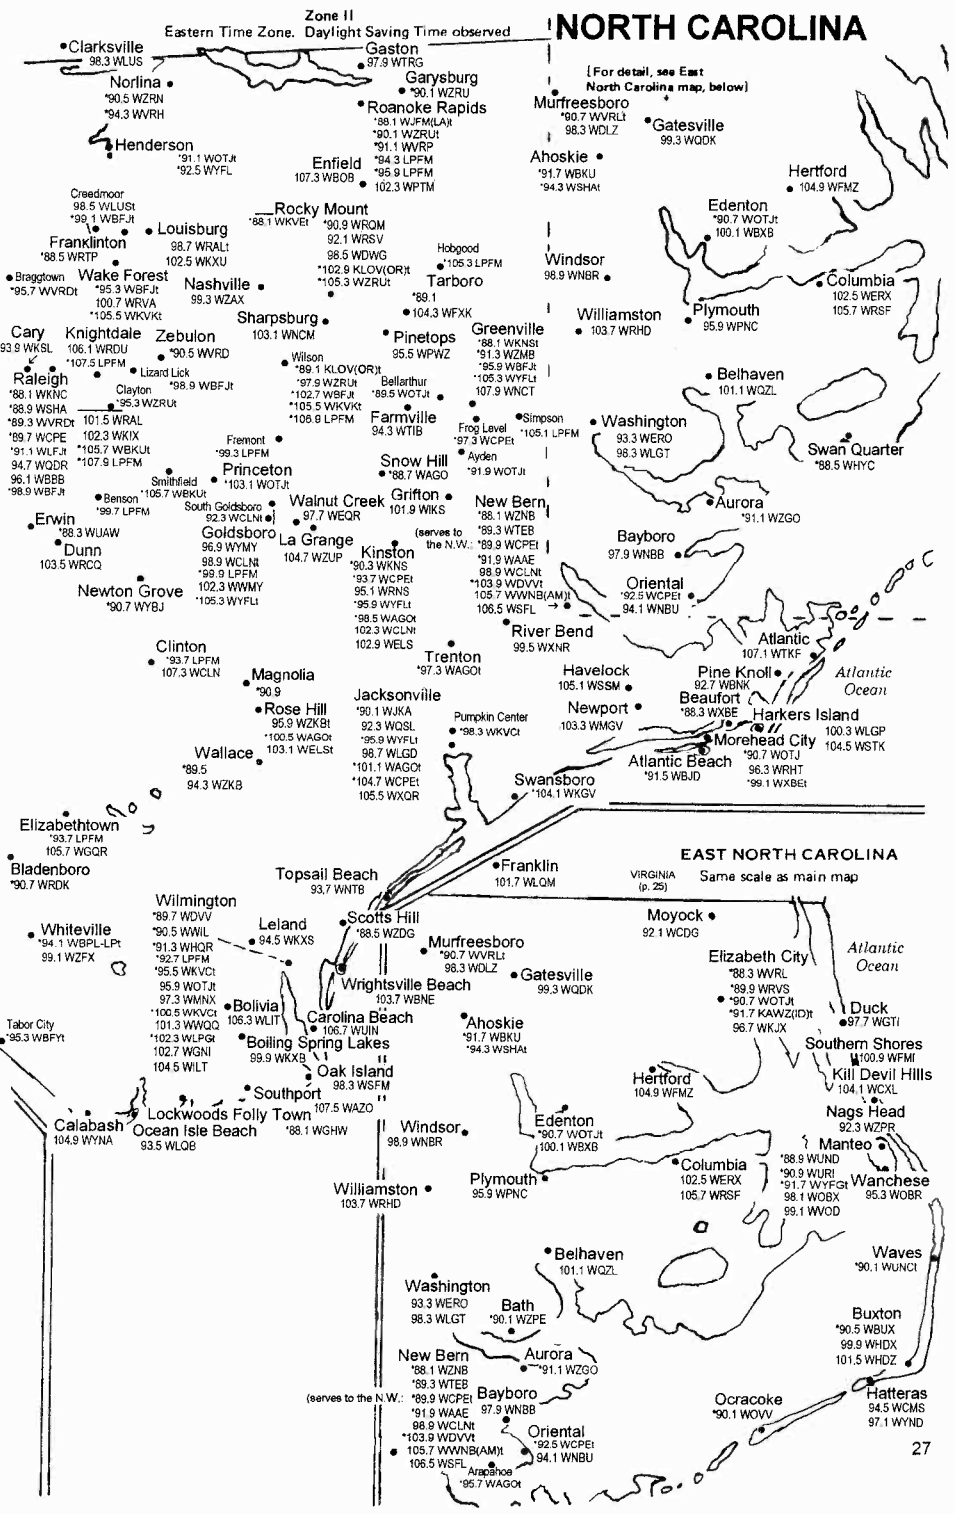

NORTH CAROLINA

EAST NORTH CAROLINA

Same scale as main map

VIRGINIA (p. 25)