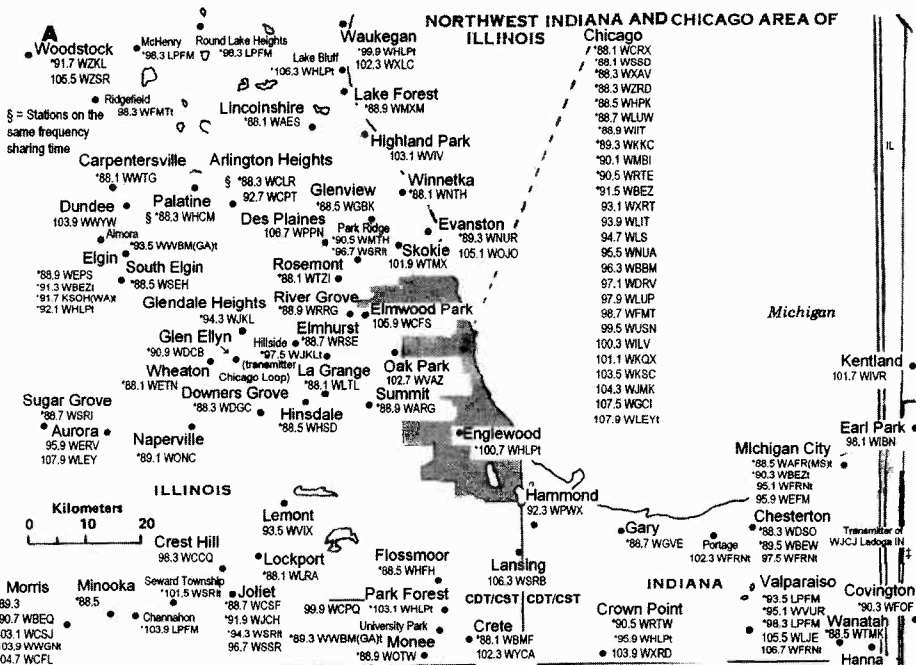

Gulf of Mexico

LOUISIANA

Zone II

ARKANSAS

TENNESSEE

WEST KENTUCKY

44 Fort Campbell 107.9 WCVQ

TENNESSEE (pp. 42-43)

KENTUCKY

Eastern/Central Time Zones
Daylight Saving Time observed

Zone II

See South Ohio map →

OHIO

Zone 1

ISLE ROYALE MAP

Eastern Daylight/Standard Time
Same scale as map to the right

MICHIGAN

Zones I and II

See East Upper Peninsula Map

NORTHWEST INDIANA AND CHICAGO AREA OF ILLINOIS

ILLINOIS MAPS
Shaded area is on the next plate

ILLINOIS

[South portion and Chicago area—the remainder of Illinois is on the following plate]