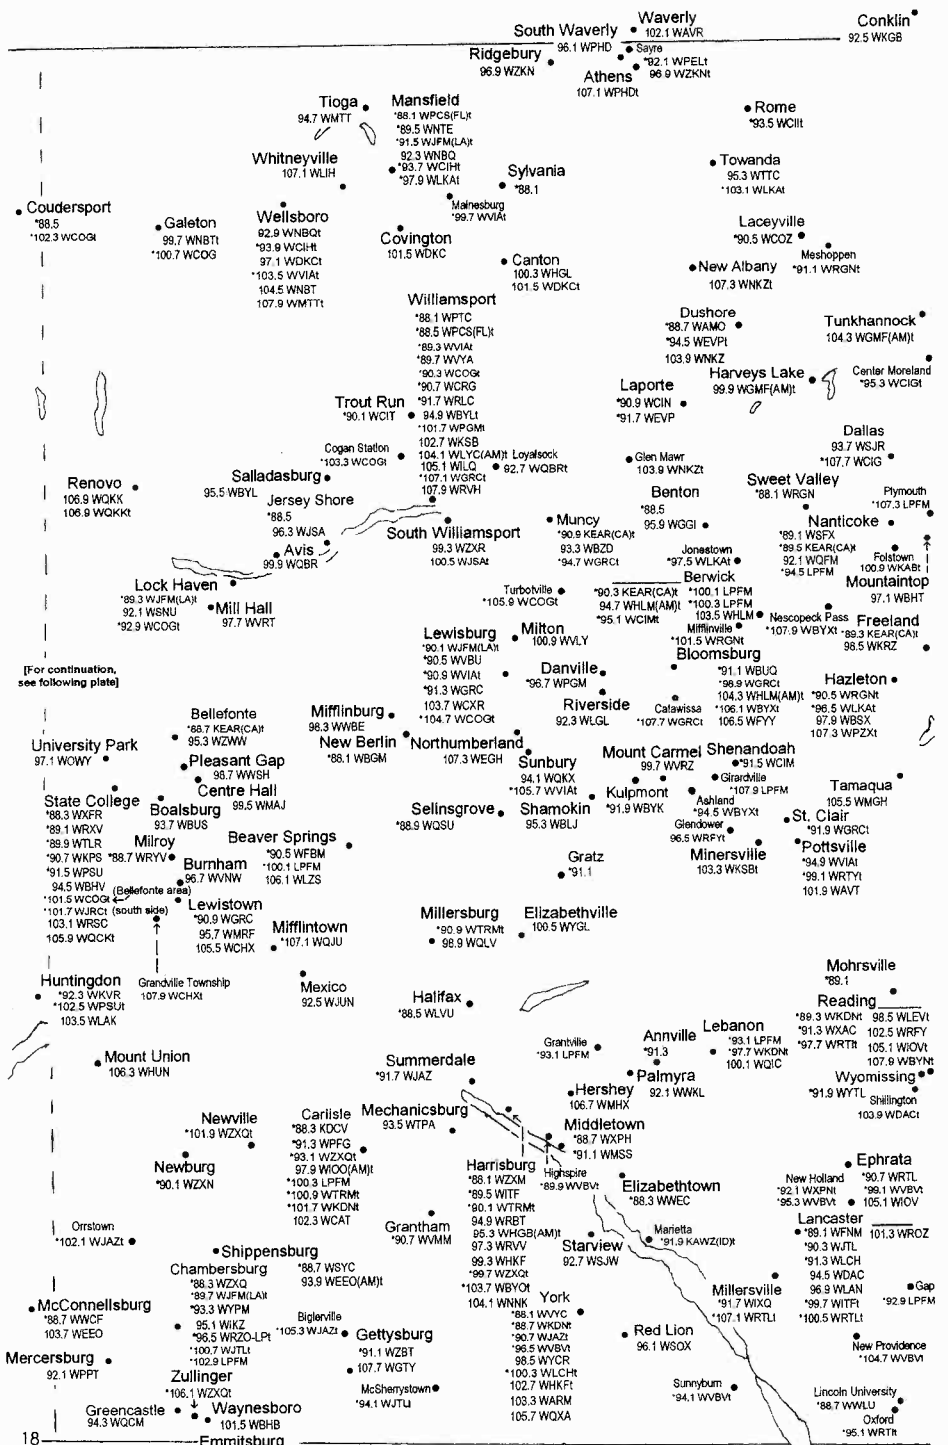

[For continuation, see following plate]