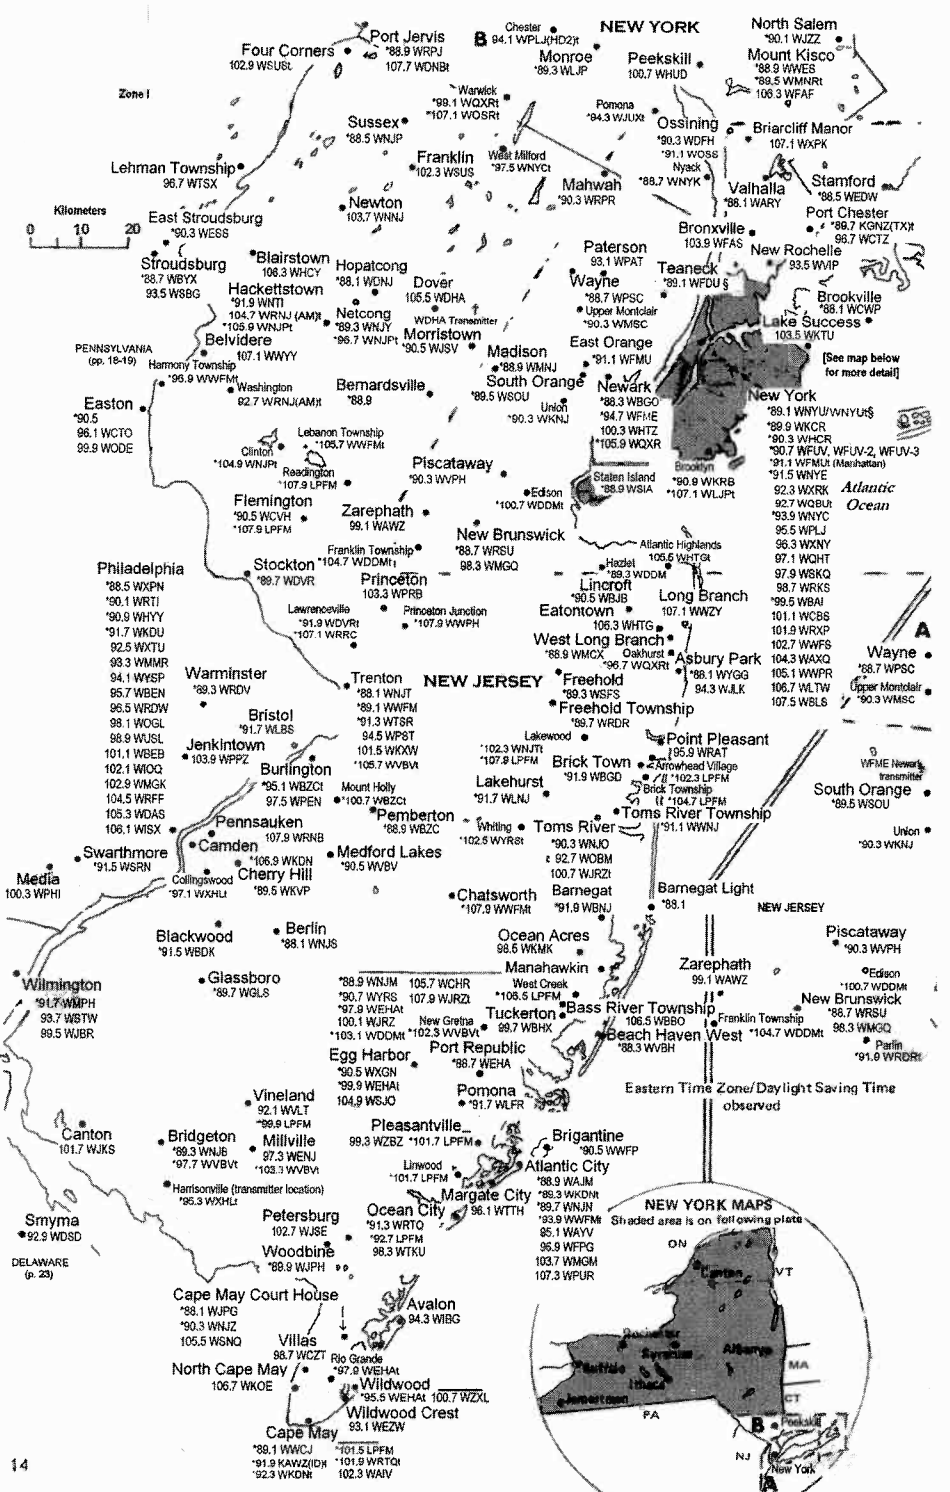

MAINE MAPS

Eastern Time Zone/Daylight Saving Time observed

Lac Megantic
*91.3 CBF-6
101.7 CFJO-1

MAINE NEW HAMPSHIRE VERMONT

[See map below for more detail]

Atlantic Ocean

Wayne

South Orange