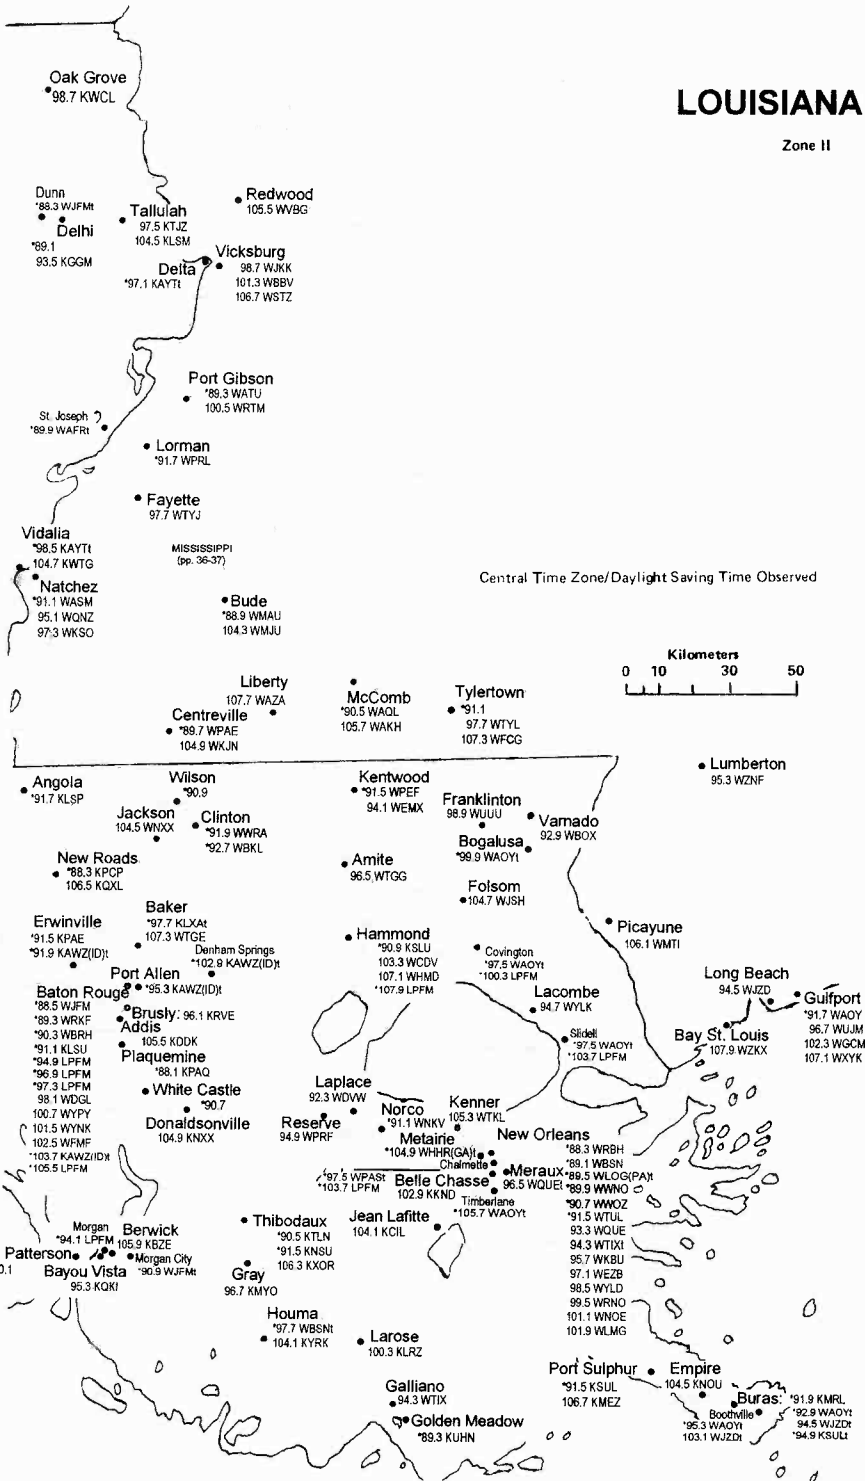

LOUISIANA

Zone II