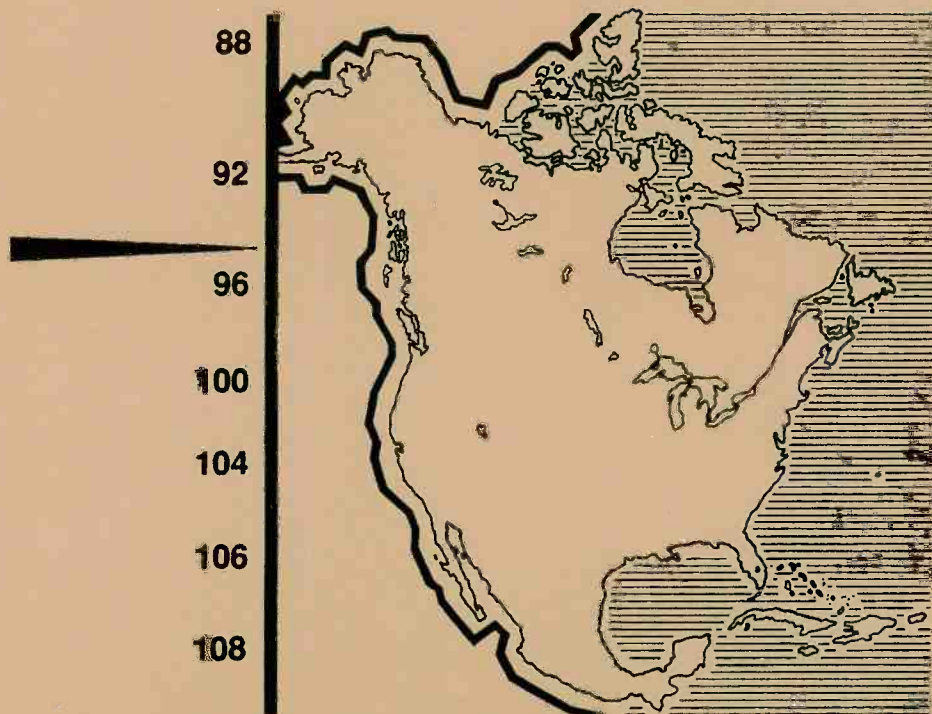

21st Edition

FM ATLAS

By Bruce F. Elving

*A guide for travelers,
hi-fi listeners, media people
and hobbyists*