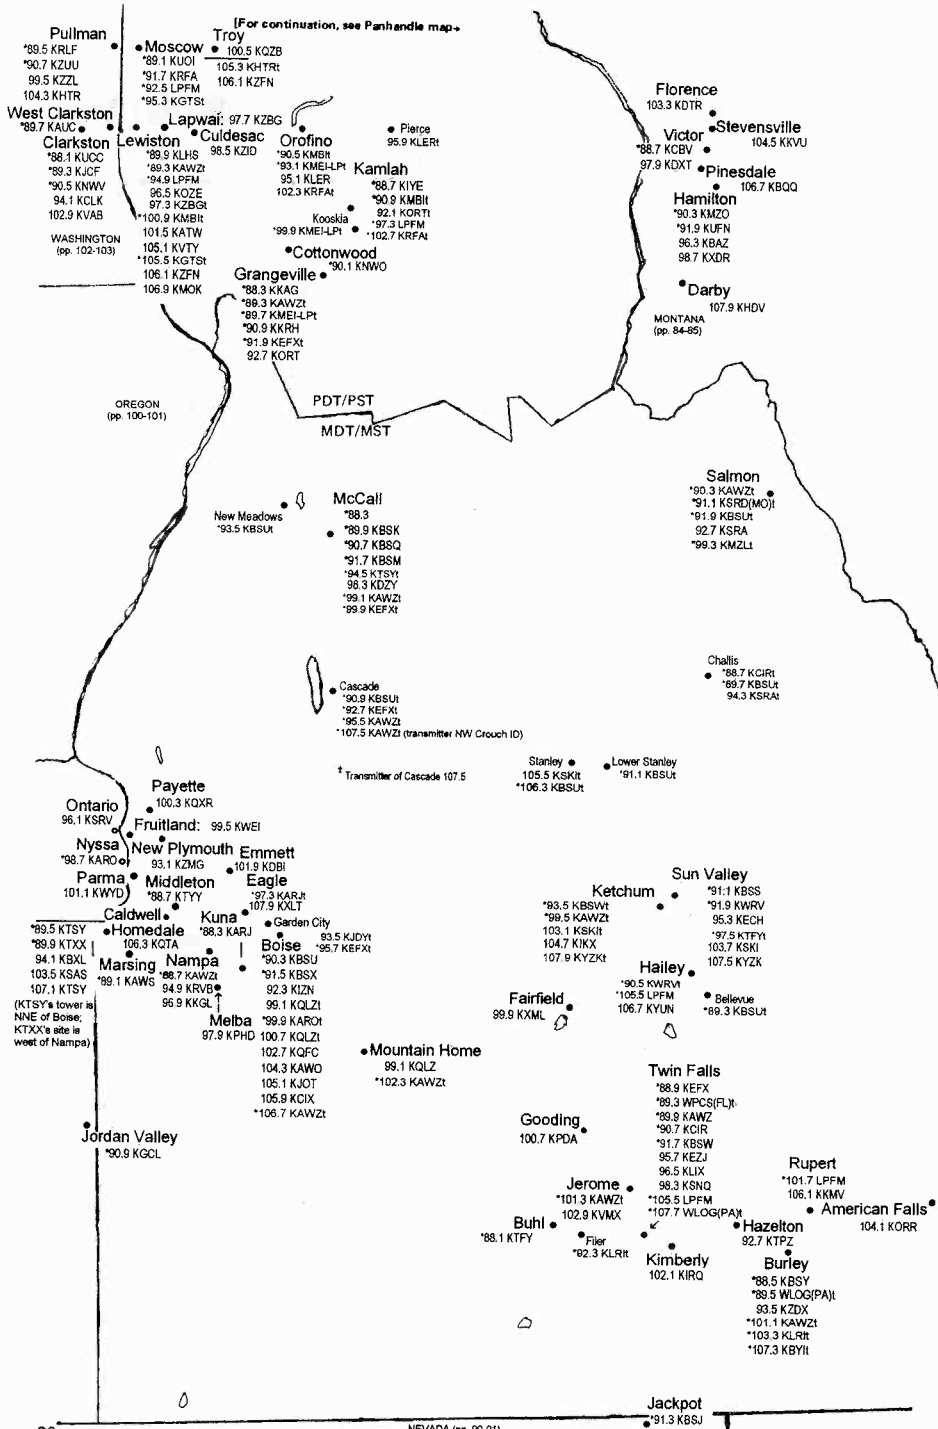

Zone II

CANADA

U.S.A.

WYOMING
(pp. 82-83)

Mountain Time Zone/Daylight Saving Time observed

For continuation, see Panhandle map.

IDAHO

Mountain/Pacific Time Zones. Daylight Saving observed.