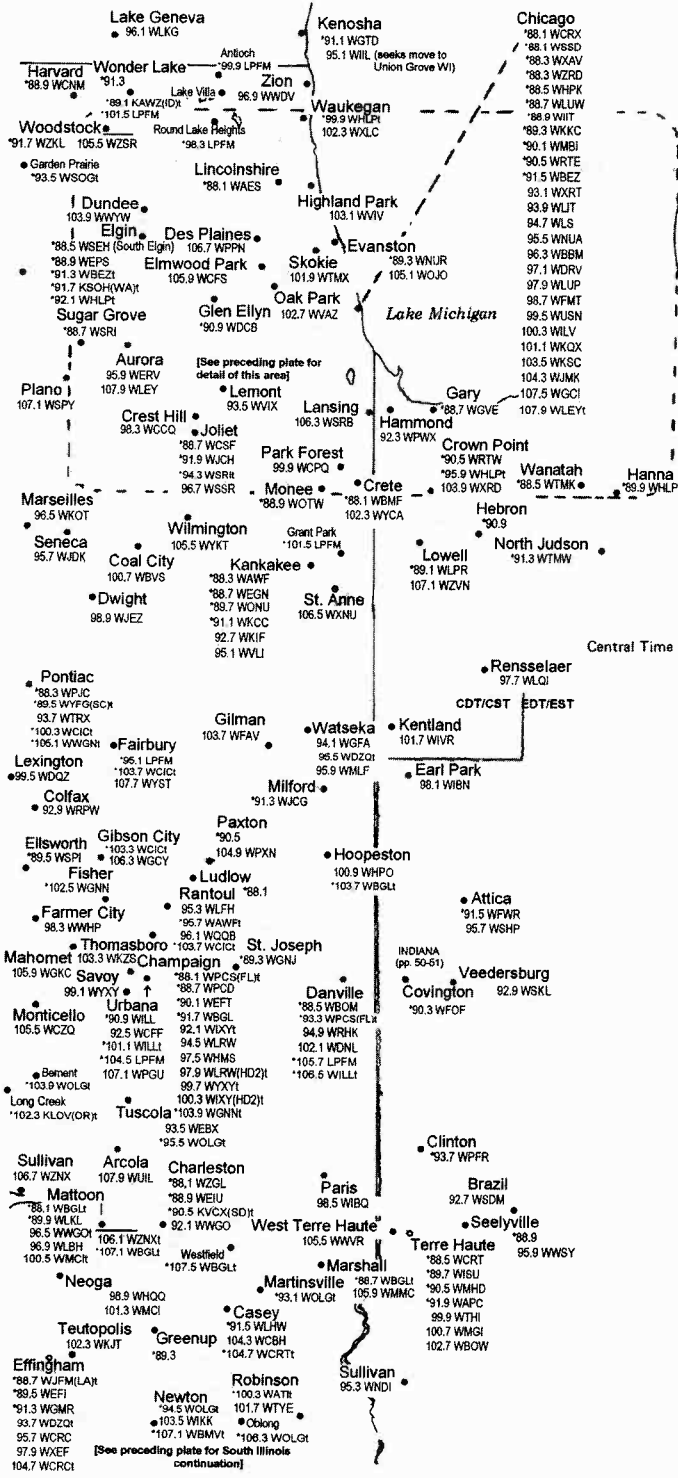

ILLINOIS

[Except Chicago area and South Illinois, which are on preceding plate]

Central Time Zone/Daylight Saving Time Observed

CDT/CST EDT/EST

Zone I

INDIANA (pp. 50-51)