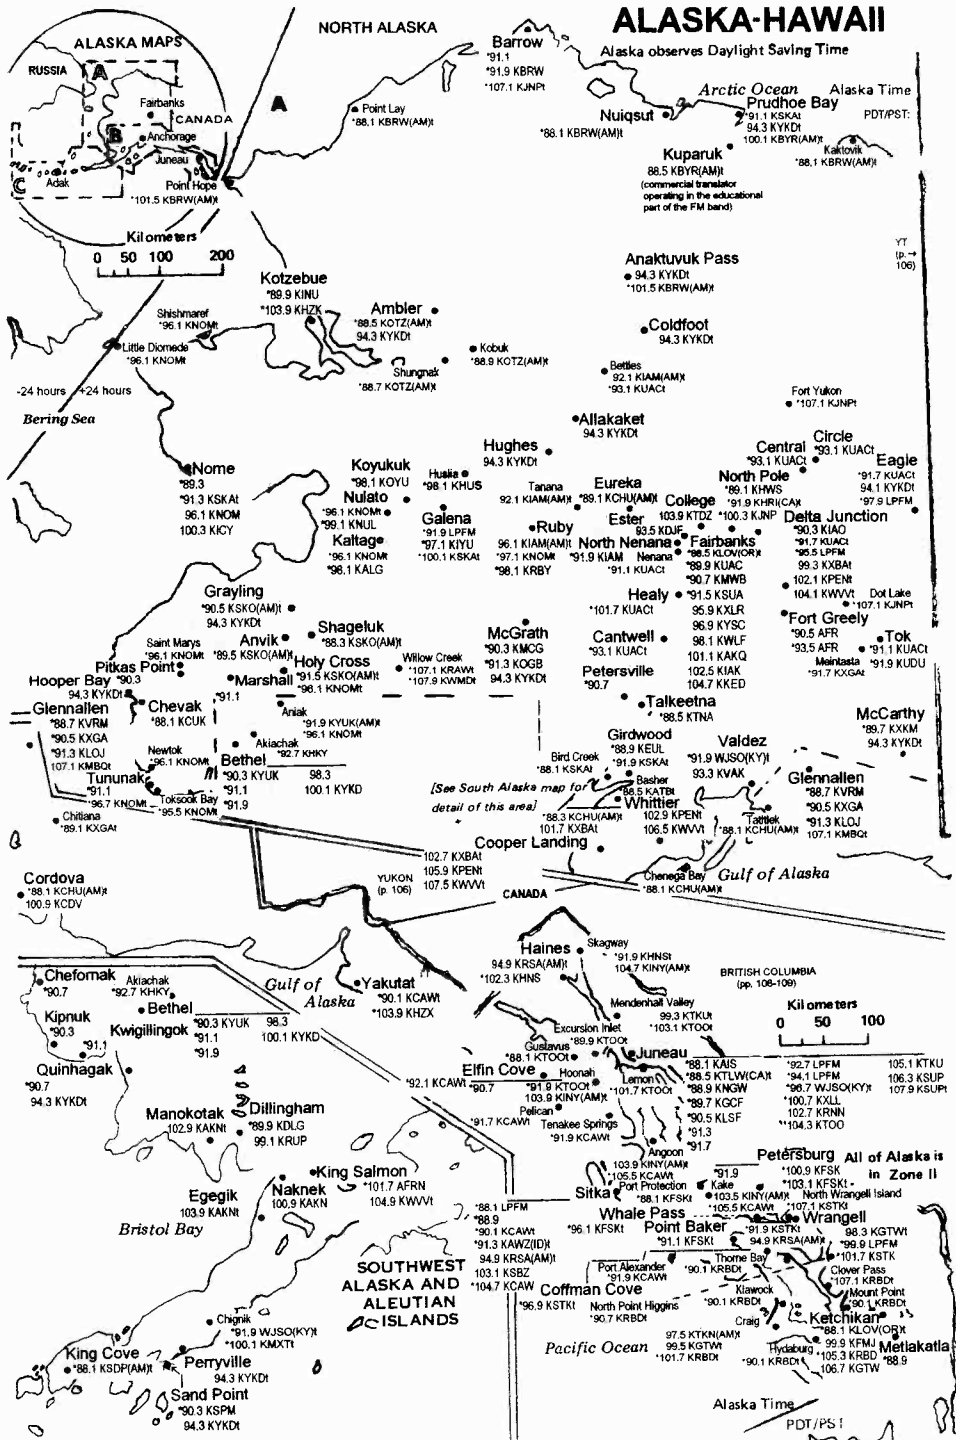

ALASKA-HAWAII

Alaska observes Daylight Saving Time

0 50 100 200
Kilometers

YT
(P → 106)

0 50 100
Kilometers

SOUTHWEST ALASKA AND ALEUTIAN ISLANDS

Alaska Time
PDT/PS1

-9 hours (Alaska Time) -8 hours (PST) -7 hours (MST)