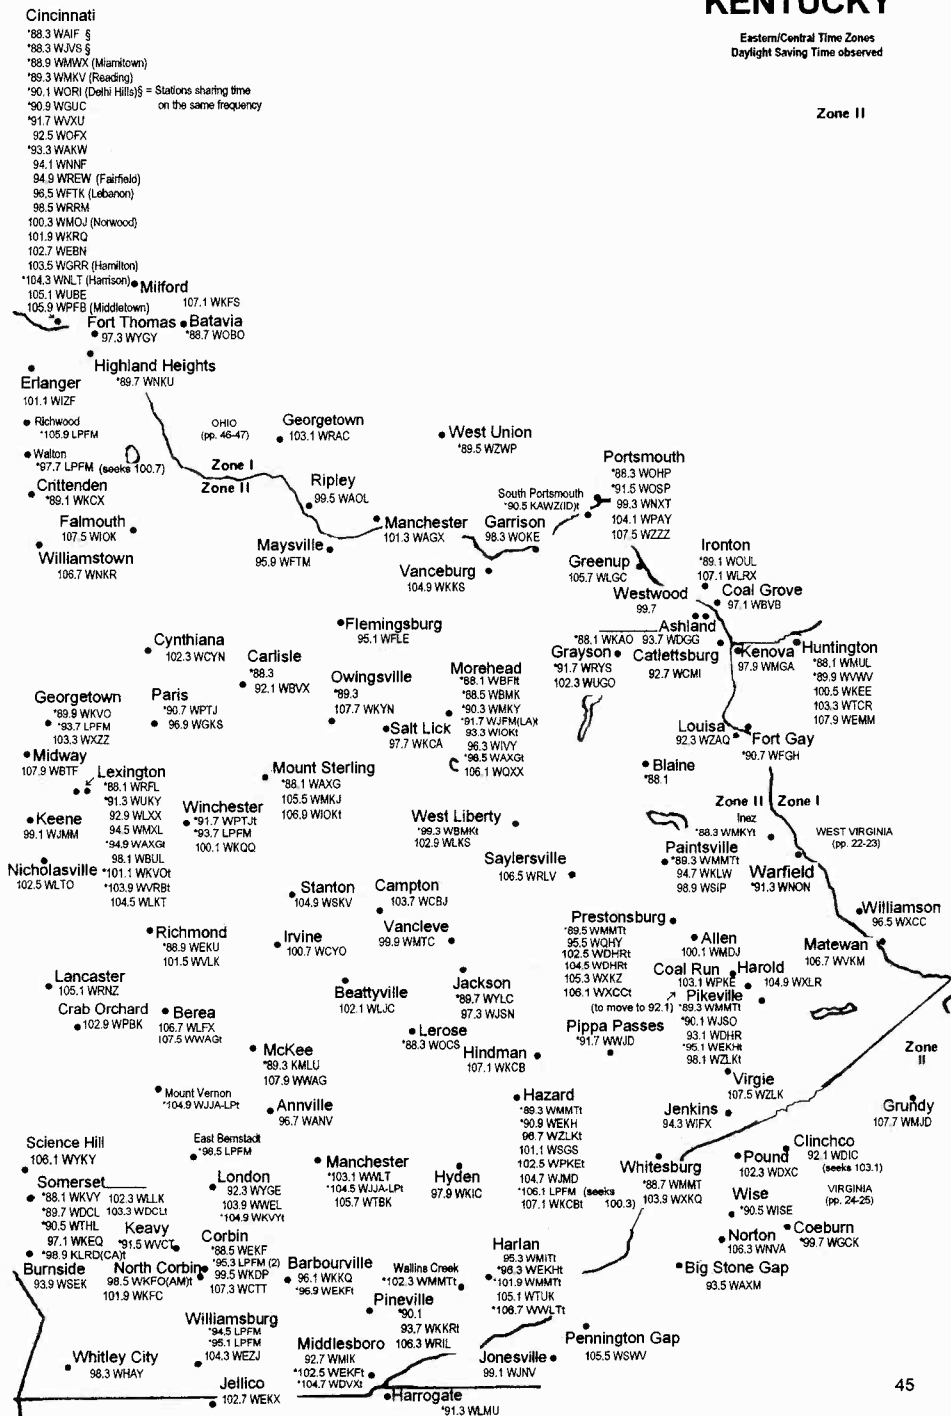

KENTUCKY

Zone II