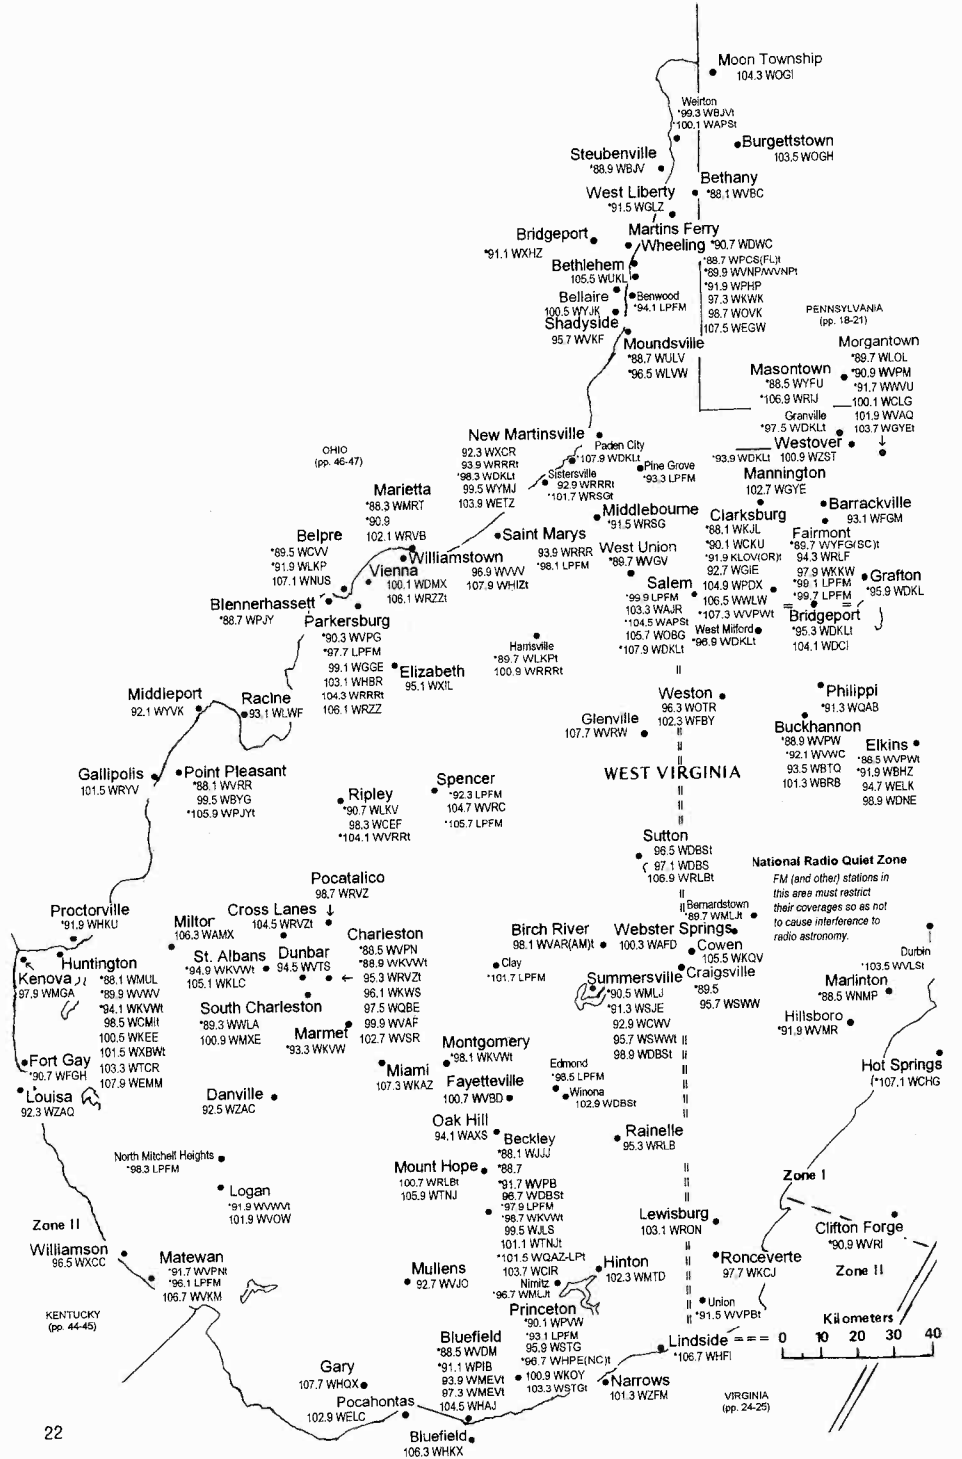

Eastern Time Zone/Daylight Saving Time observed

Zone 1

PENNSYLVANIA

[West portion--the rest of Pennsylvania is on the preceding plate]

Eastern Time Zone
Daylight Saving Time observed
Zone I

[For continuation, see preceding plate]