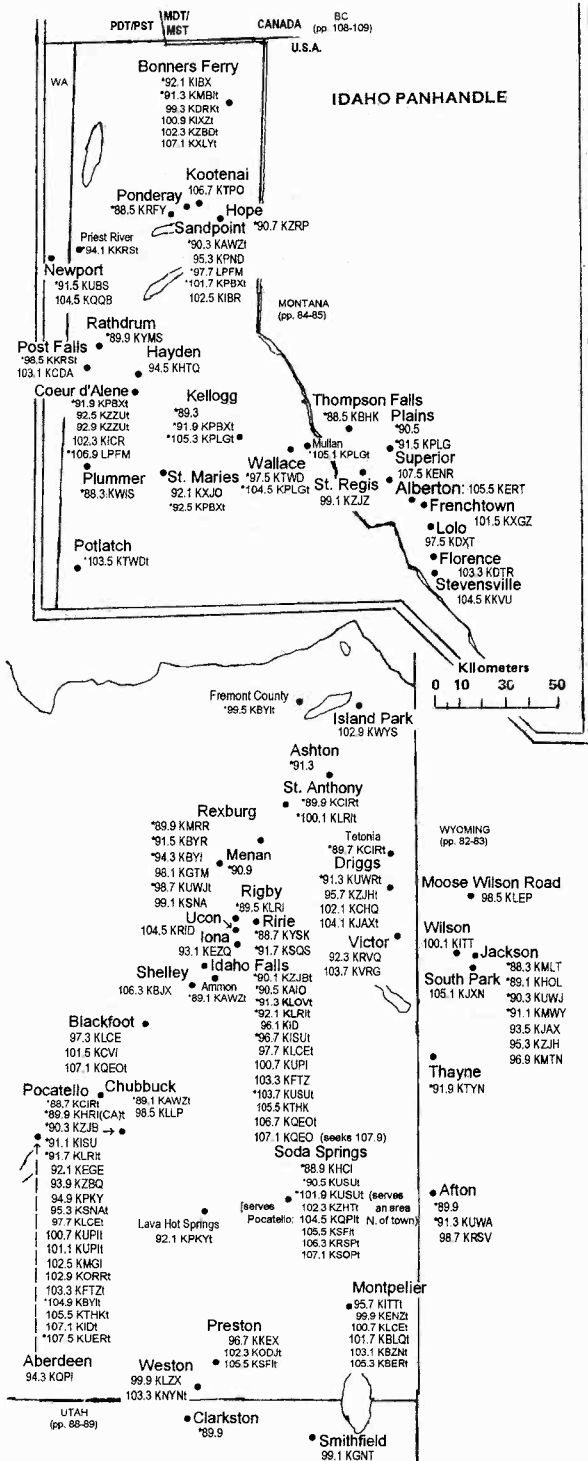

IDAHO

Mountain/Pacific Time Zones. Daylight Saving observed.

Zone II