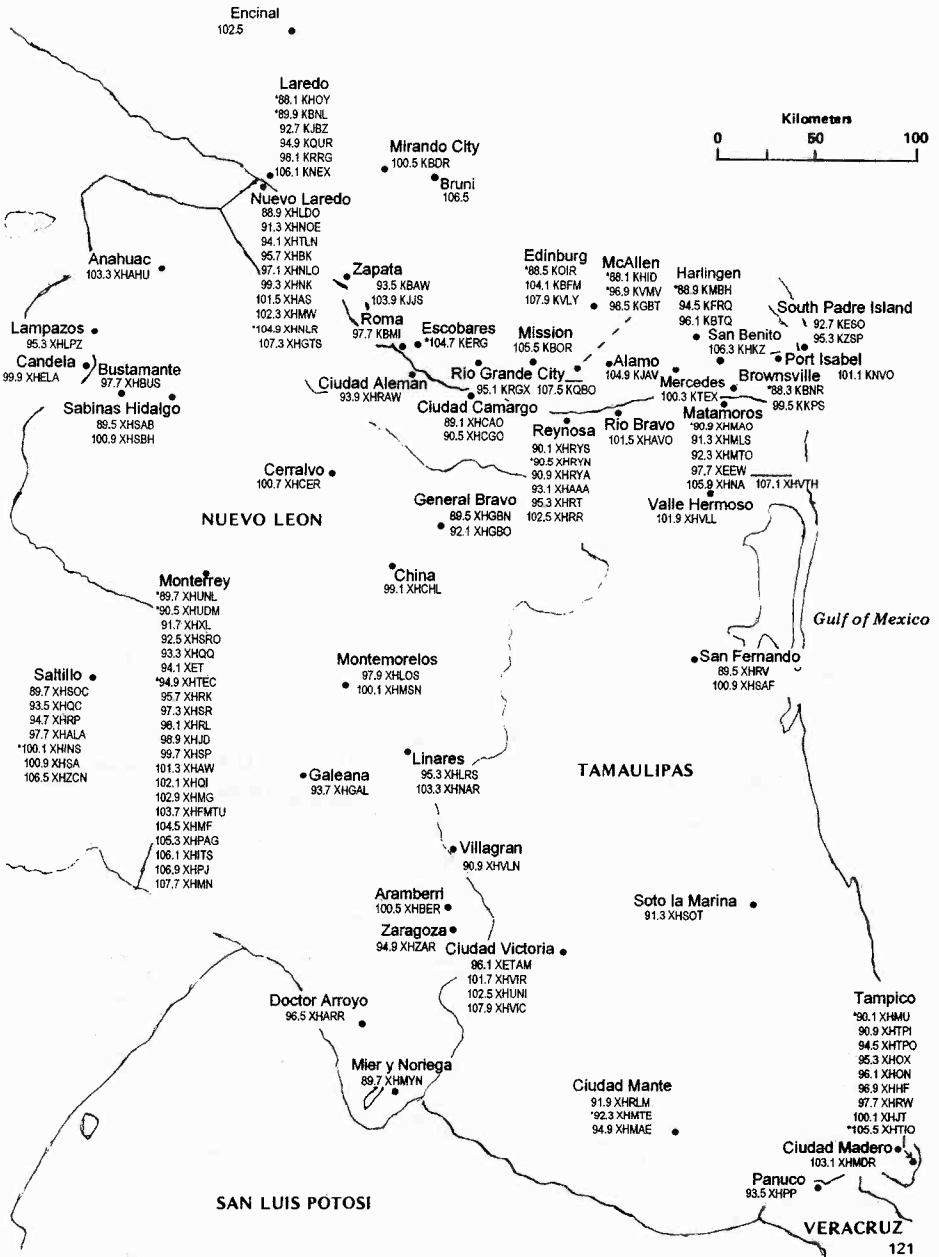

MEXICO

[Northeast Mexico—the remainder of Mexico is on the following three plates]

Central Time Zone. Daylight Saving Time is not observed.