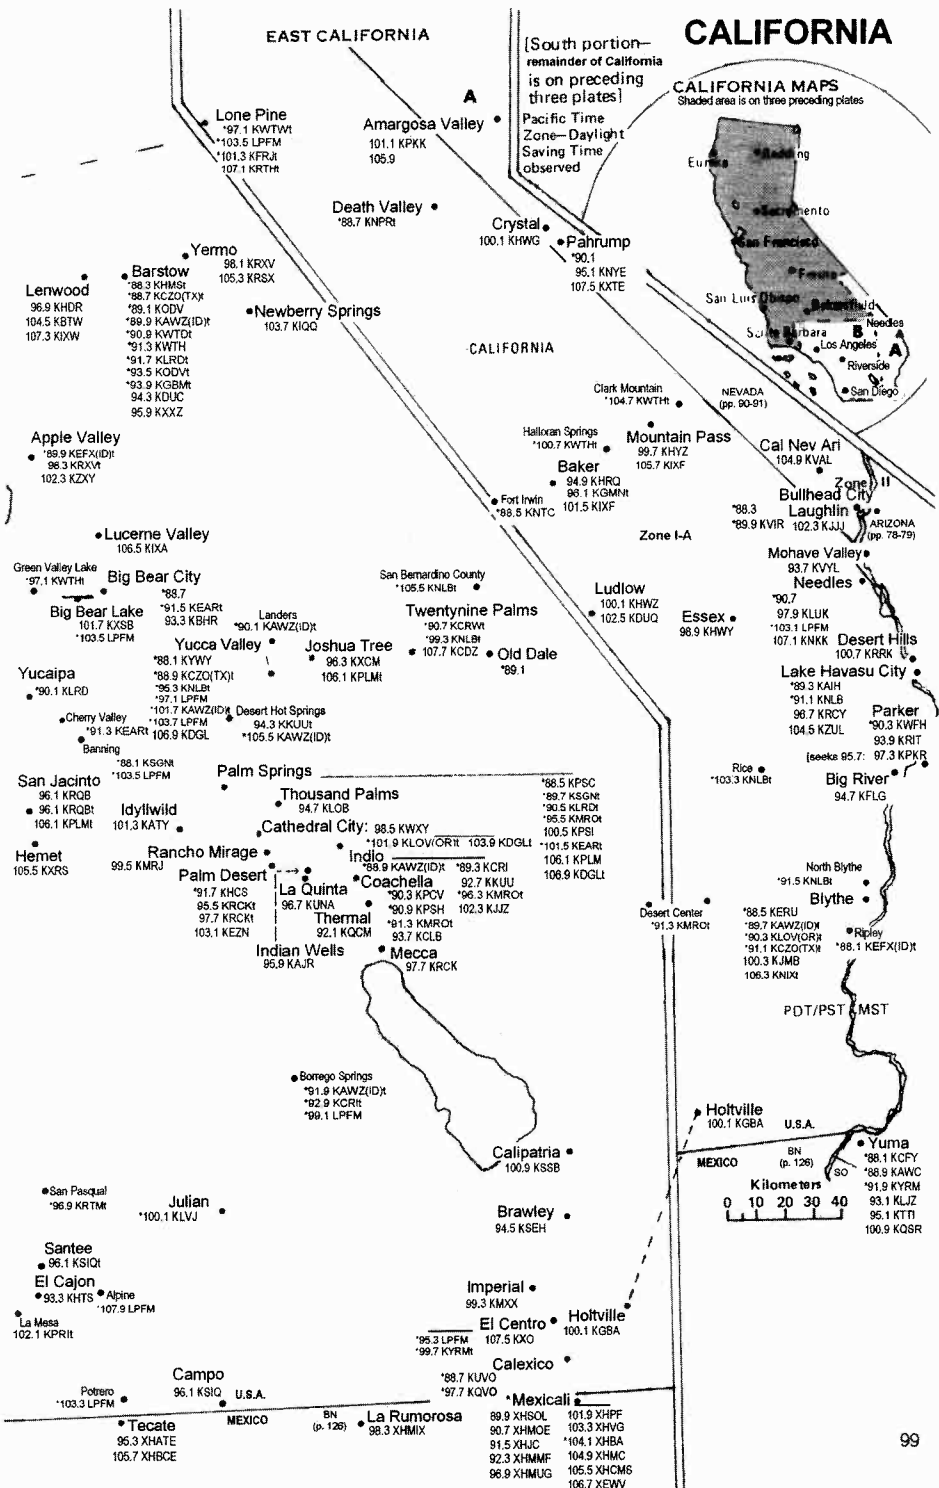

EAST CALIFORNIA

CALIFORNIA

[South portion— remainder of California is on preceding three plates]