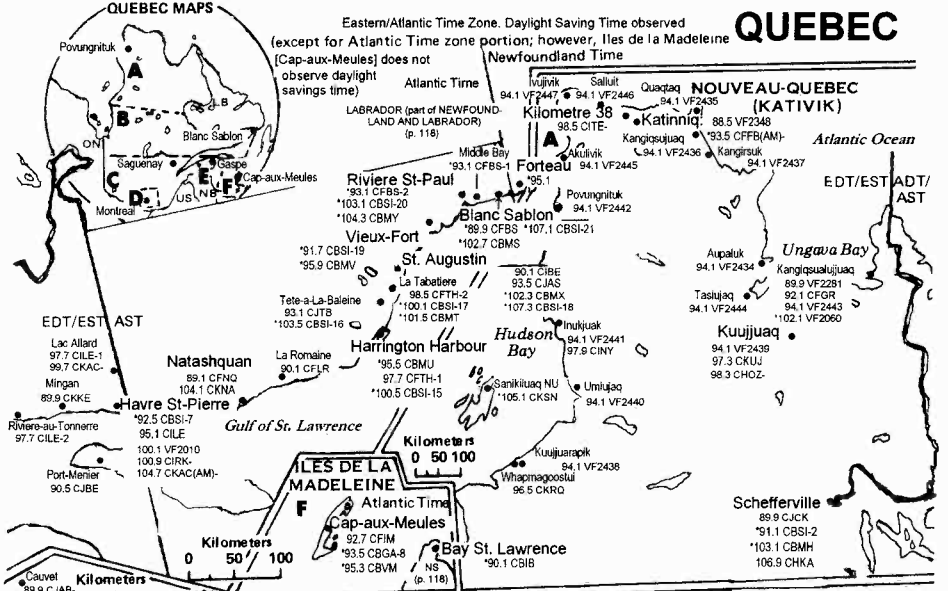

QUEBEC MAPS

QUEBEC

Eastern/Atlantic Time Zone. Daylight Saving Time observed (except for Atlantic Time zone portion; however, Iles de la Madeleine [Cap-aux-Meules] does not observe daylight savings time)