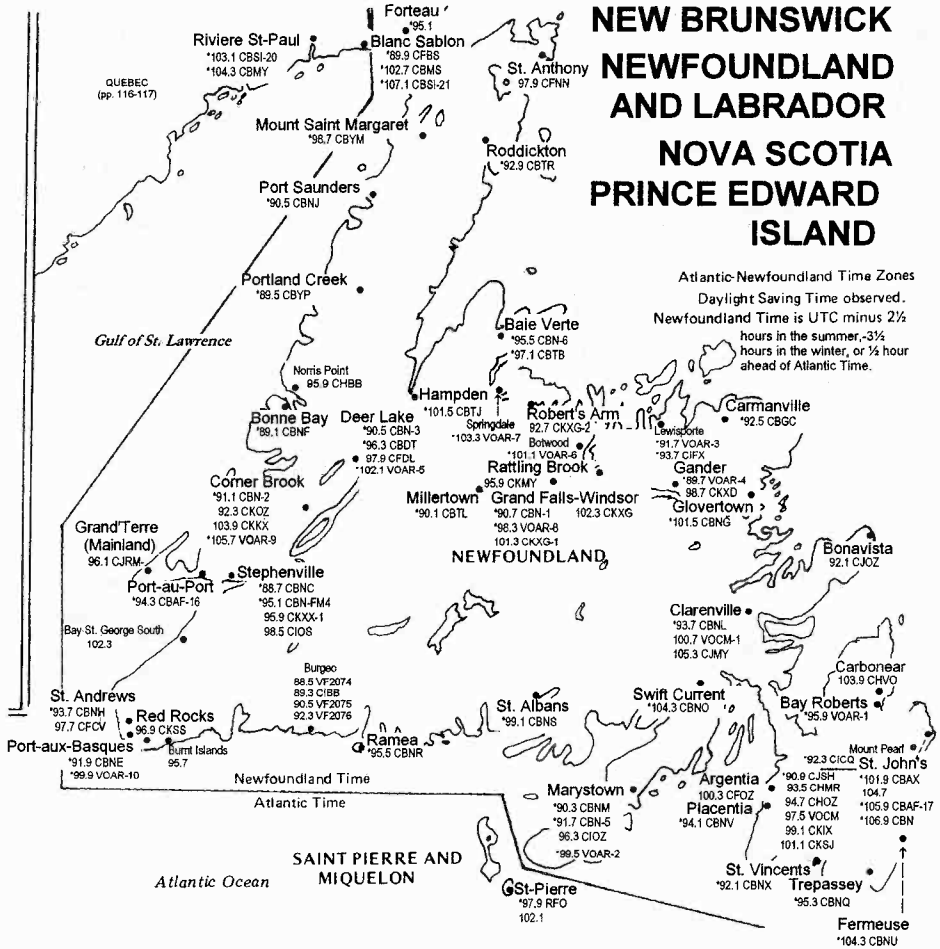

CENTRAL AND SOUTH QUEBEC

[See Gaspé area map]

WEST NEW BRUNSWICK

LABRADOR (PART OF NEWFOUNDLAND)

NEW BRUNSWICK NEWFOUNDLAND AND LABRADOR NOVA SCOTIA PRINCE EDWARD ISLAND

- **Glace Bay:** *89.7 CKOA
- **Sydney:** *94.9 CKPE, *95.9 CBAF-14, *97.1 CBI, *98.3 CHER, *99.9 C.J.J, *101.9 CHRK, *103.5 CKCH, *105.1 CBI