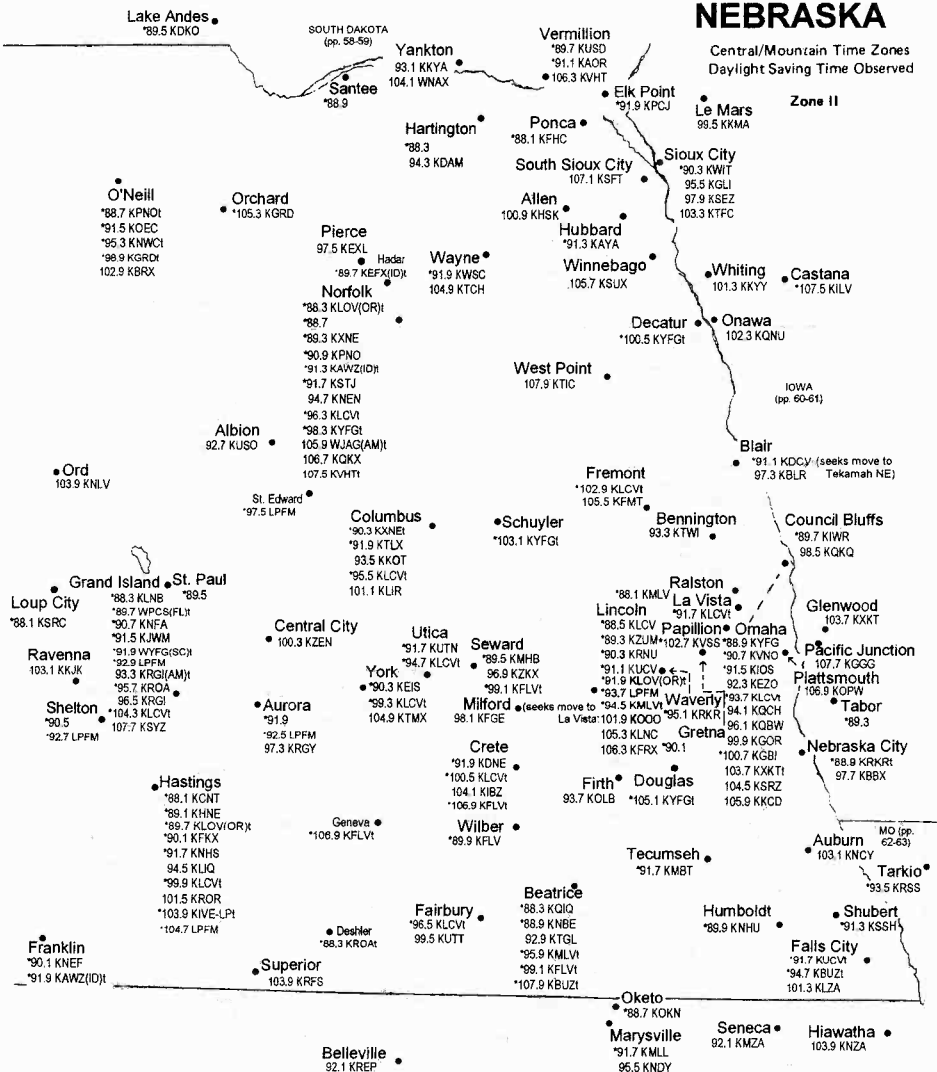

NEBRASKA

Central/Mountain Time Zones
Daylight Saving Time Observed

Zone II

IOWA
(pp. 60-61)

MO (pp. 62-63)