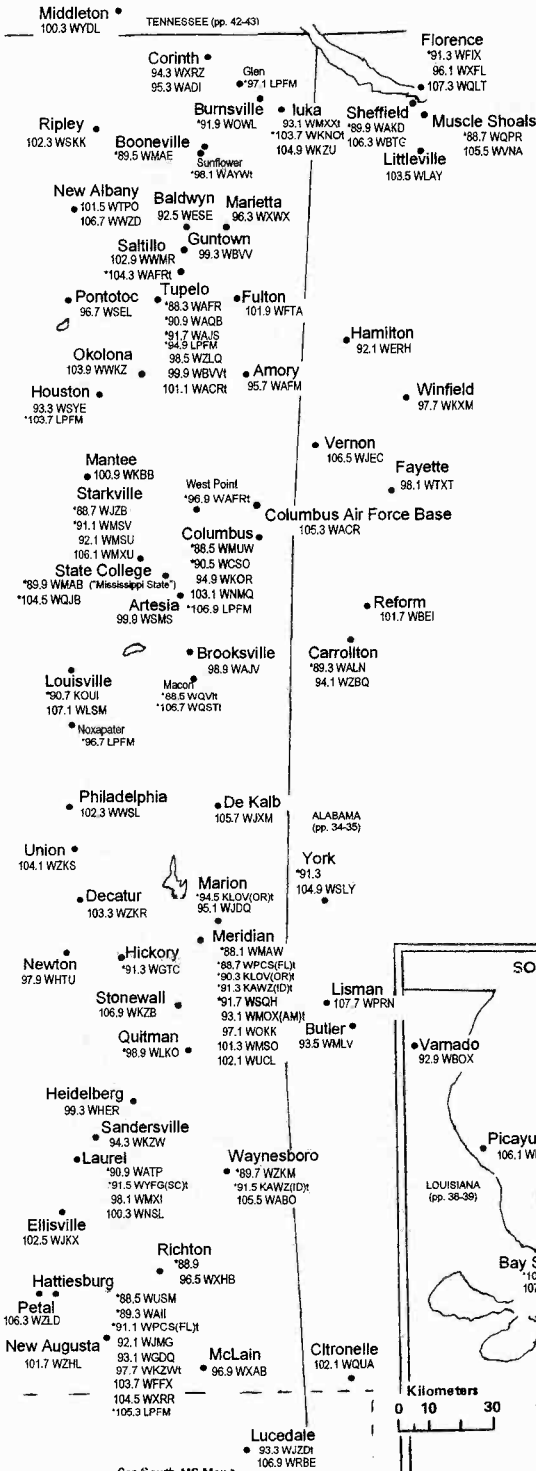

Kilometers
0 10 20 30 40

← See South Florida Map

ALABAMA

Zone II

Central Time Zone/Daylight Saving Time observed

See SE AL map

SOUTHWEST ALABAMA

See South MS Map*