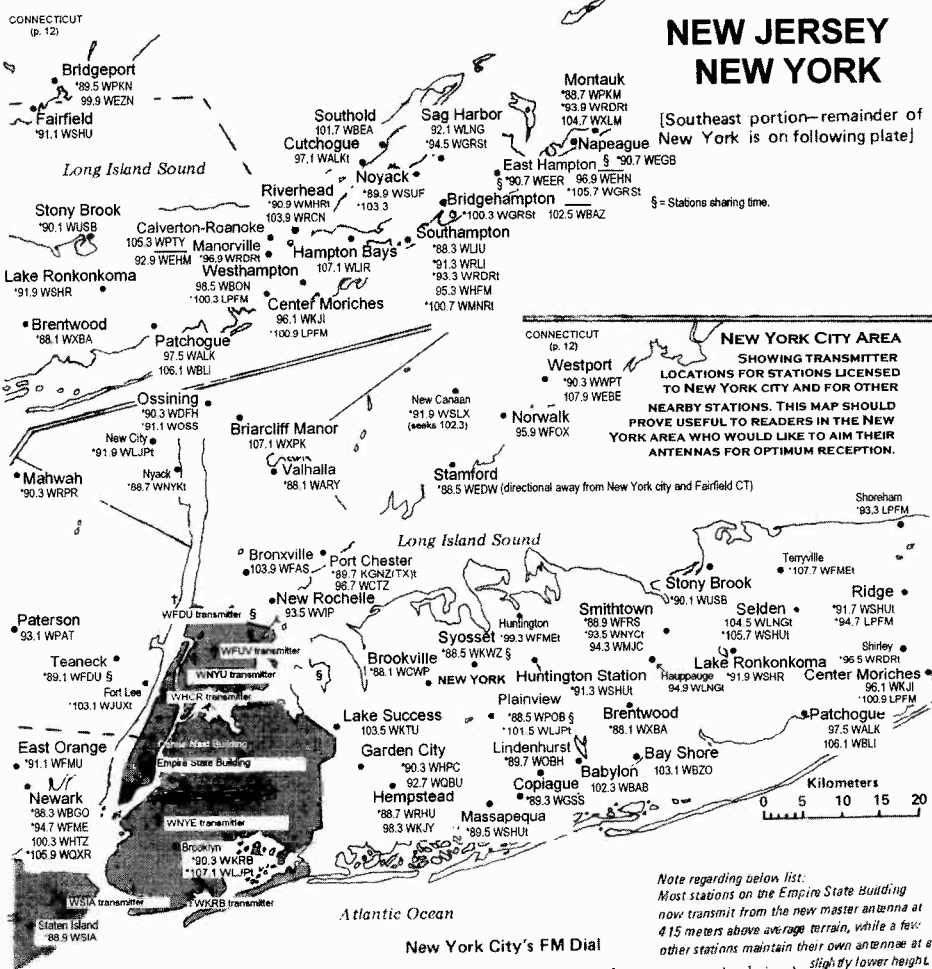

Piscataway

New Brunswick

New York

NEW YORK MAPS

Shaded area is on following plates

NEW JERSEY NEW YORK

[Southeast portion—remainder of New York is on following plate]

Note regarding below list:
Most stations on the Empire State Building now transmit from the new master antenna at 415 meters above average terrain, while a few other stations maintain their own antennae at a slightly lower height.