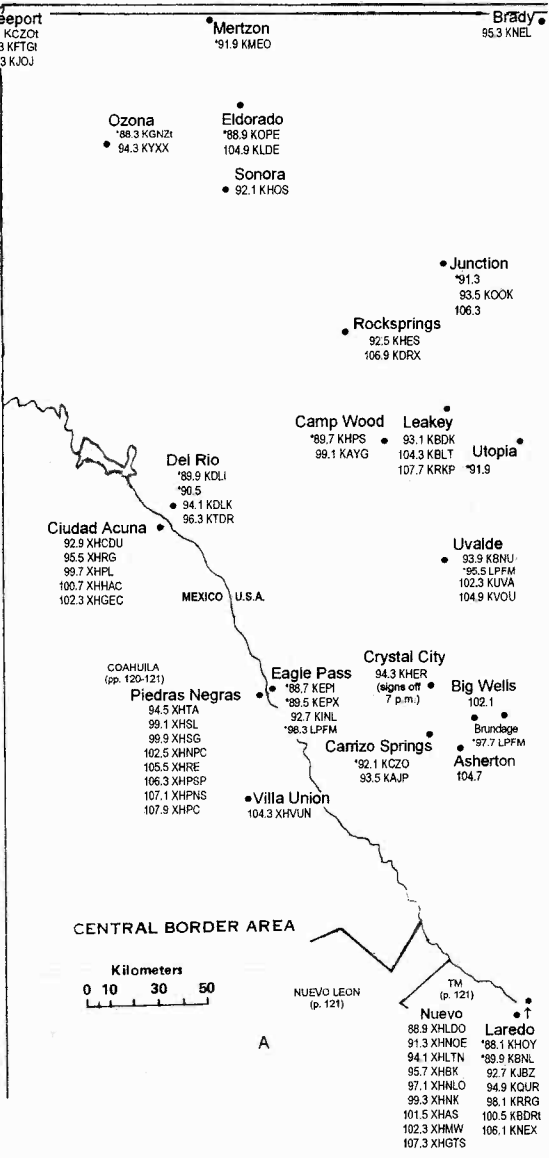

TEXAS

[South portion—remainder of Texas is on preceding and following plates]

Central Time Zone—Daylight Saving Time observed
Zone II