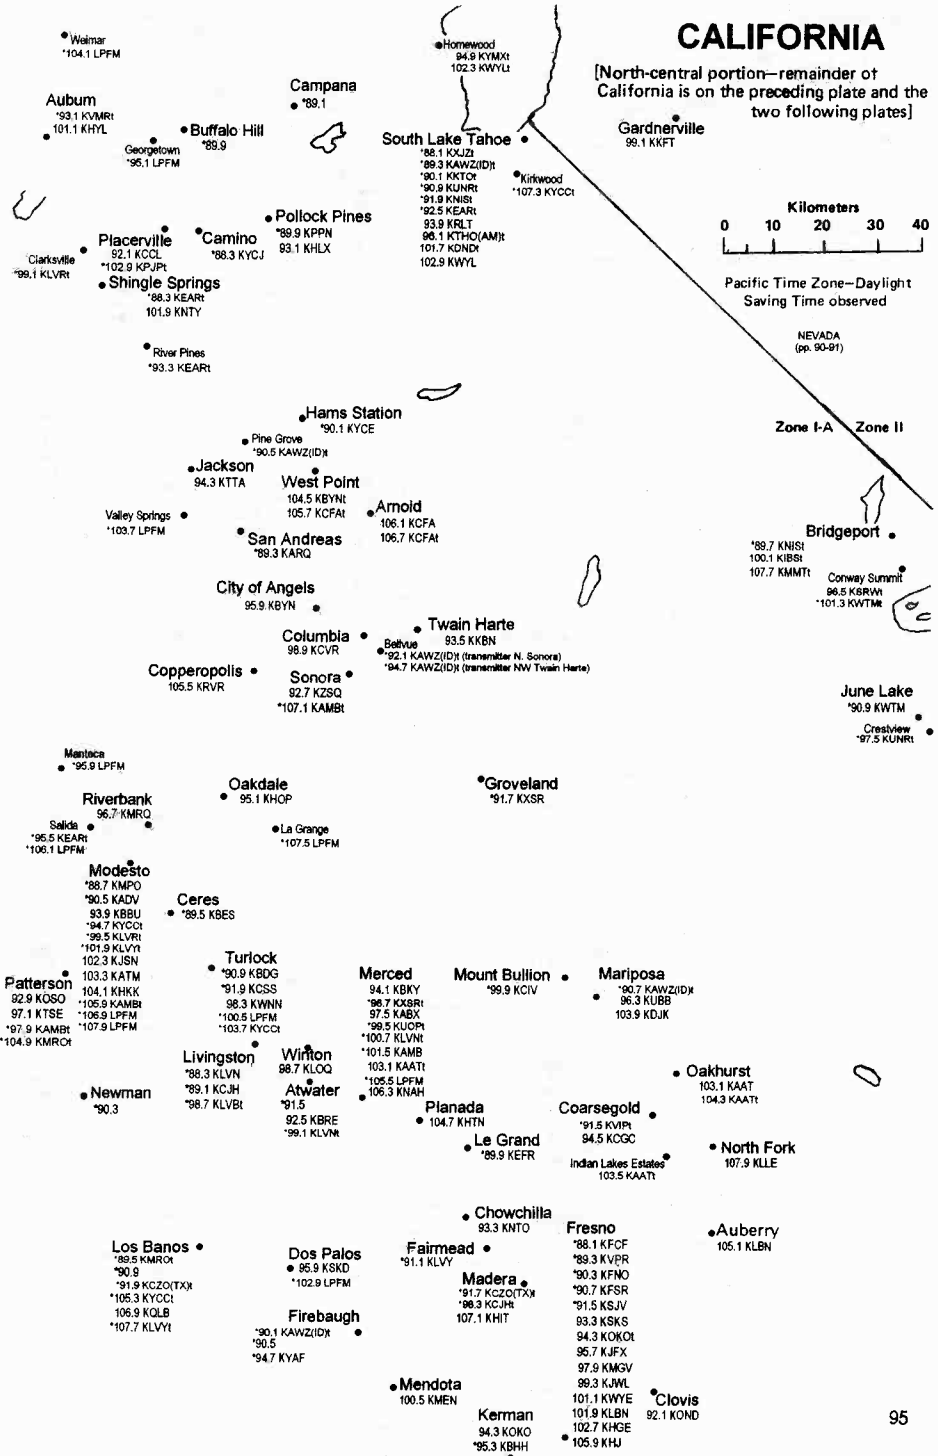

CALIFORNIA

[North-central portion—remainder of California is on the preceding plate and the two following plates]