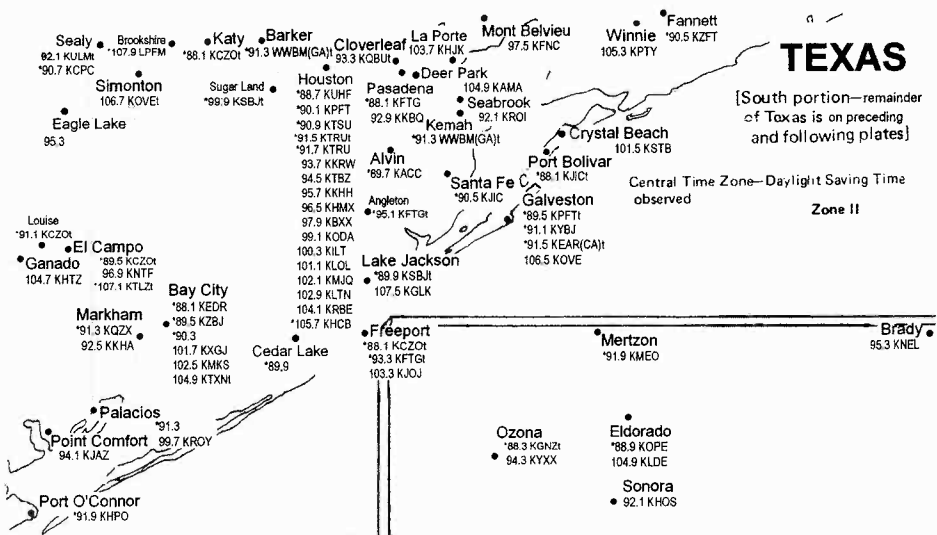

TEXAS

[South portion—remainder of Texas is on preceding and following plates]

Central Time Zone—Daylight Saving Time observed
Zone II