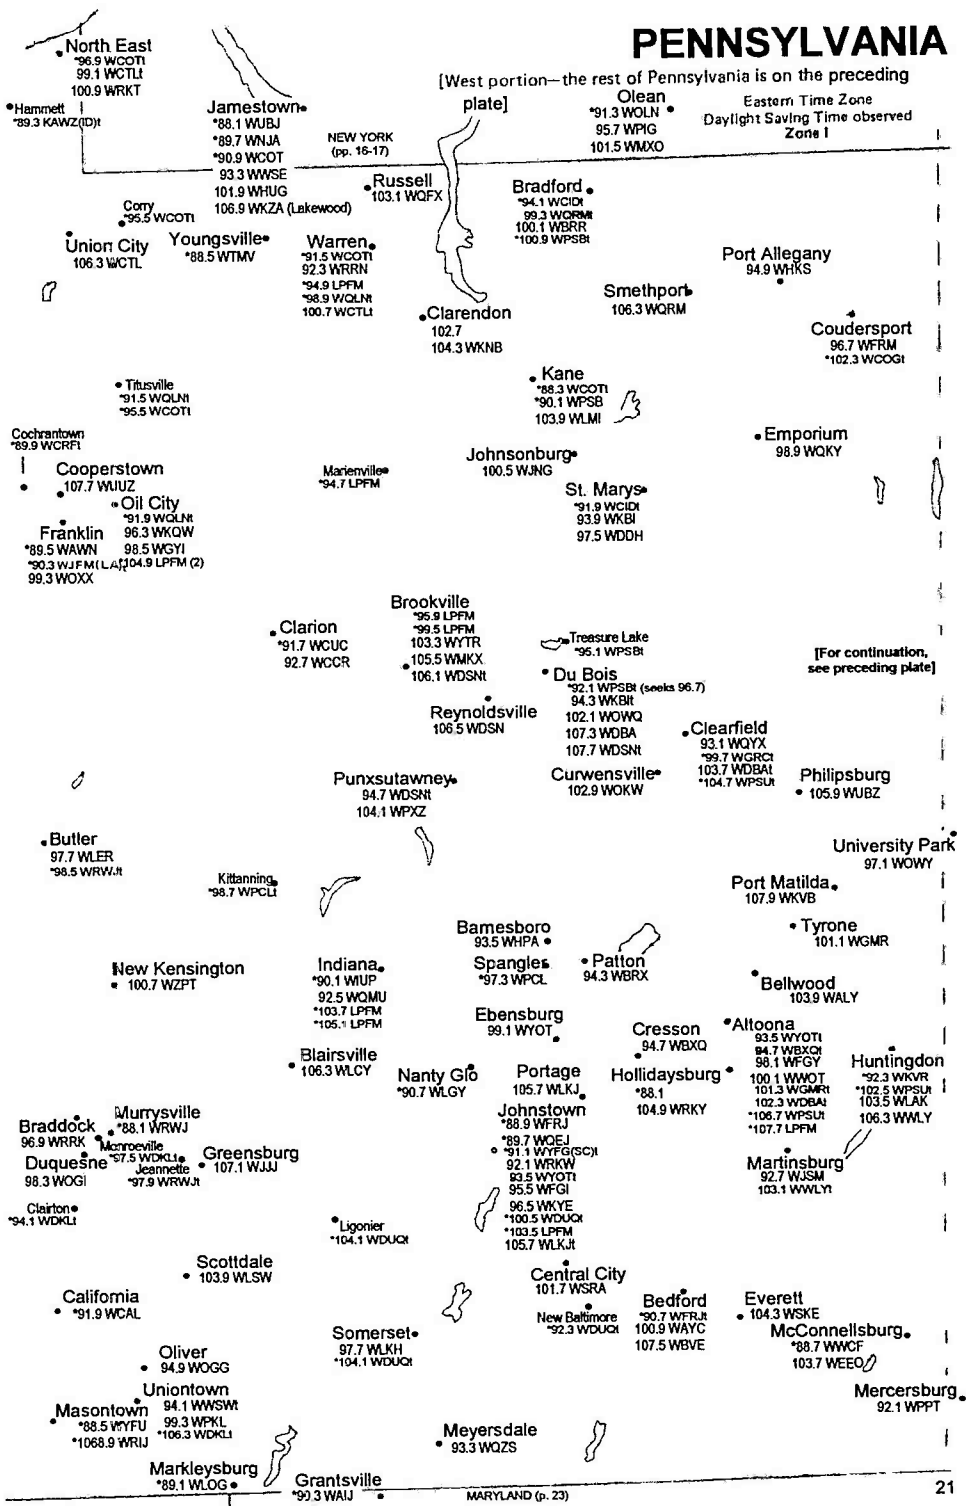

PENNSYLVANIA