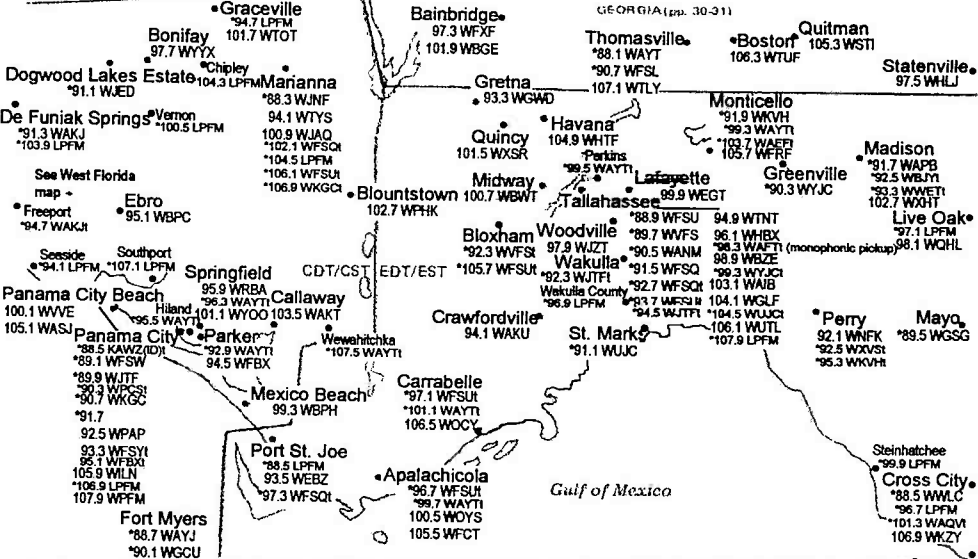

(Same scale as main map)

Middleton*
100.7 WYDL

TENNESSEE (pp. 42-43)

MISSISSIPPI

Zone II

Central Time Zone
Daylight Saving Time observed

Corinth*
94.3 WXRZ
95.3 WADI

Glen
*97.1 LPFM