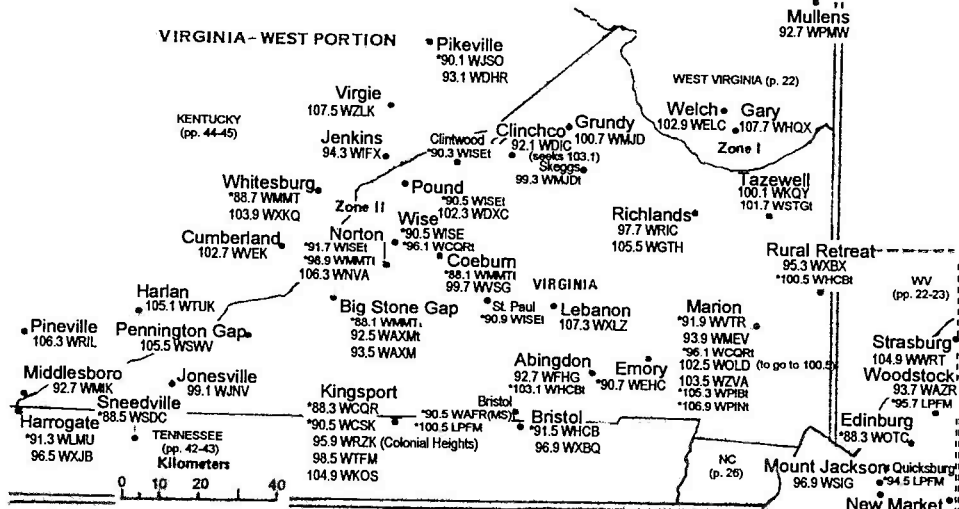

VIRGINIA - WEST PORTION