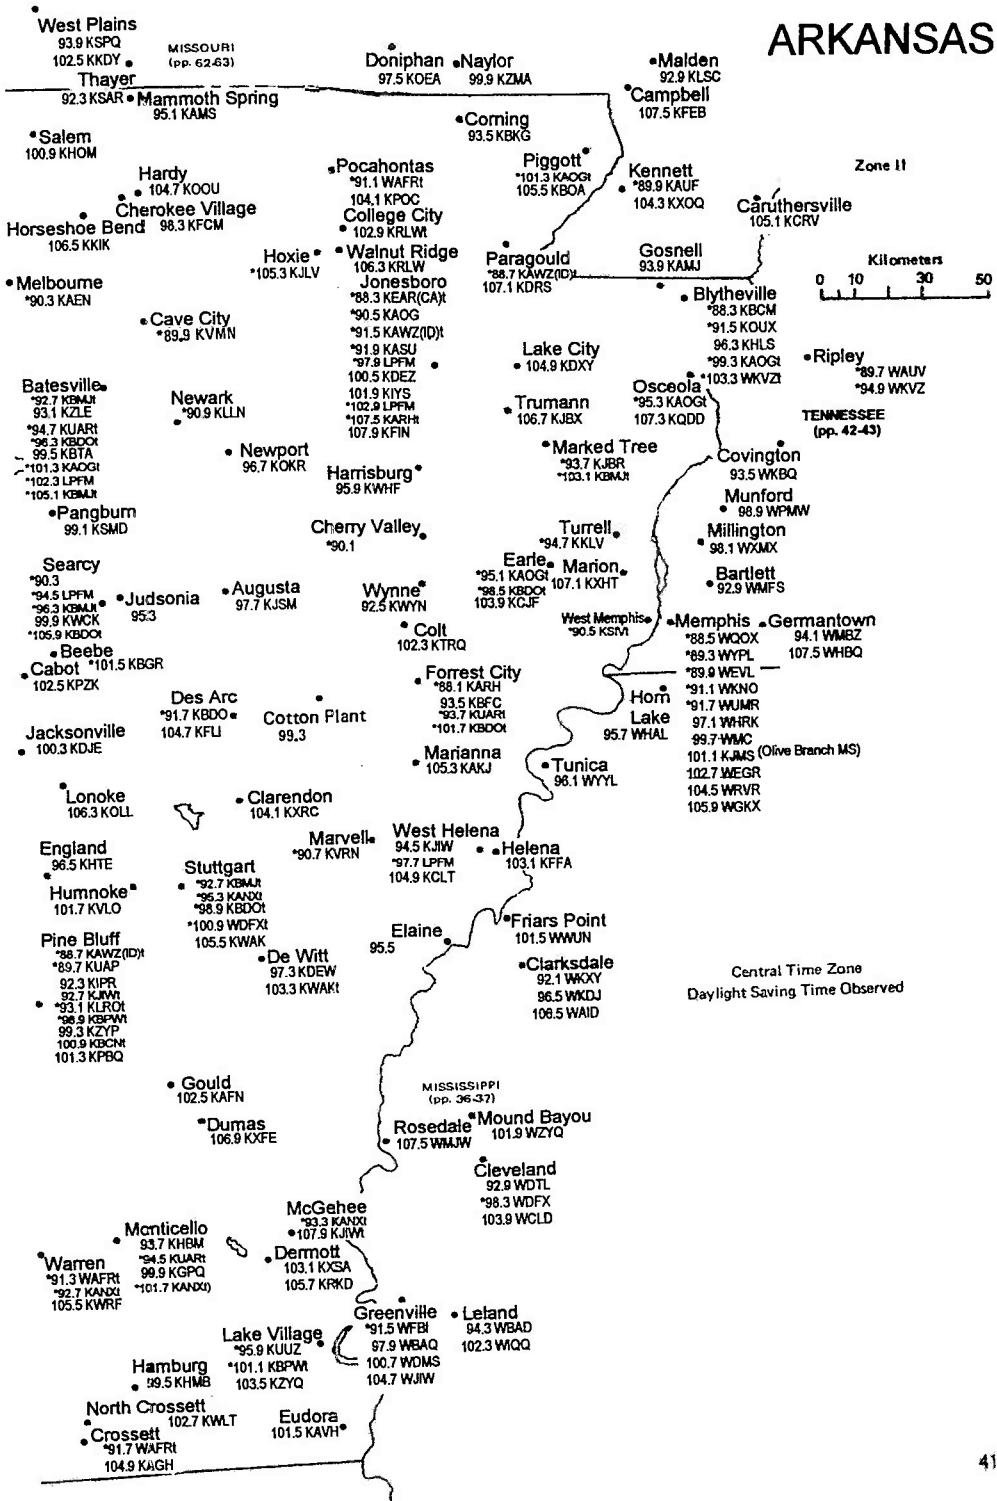

Gulf of Mexico

See South MS Map

Lucedale
*93.3 WJZD
106.9 WRBE

Gulf of Mexico

LOUISIANA

Zone II

ARKANSAS

WEST KENTUCKY