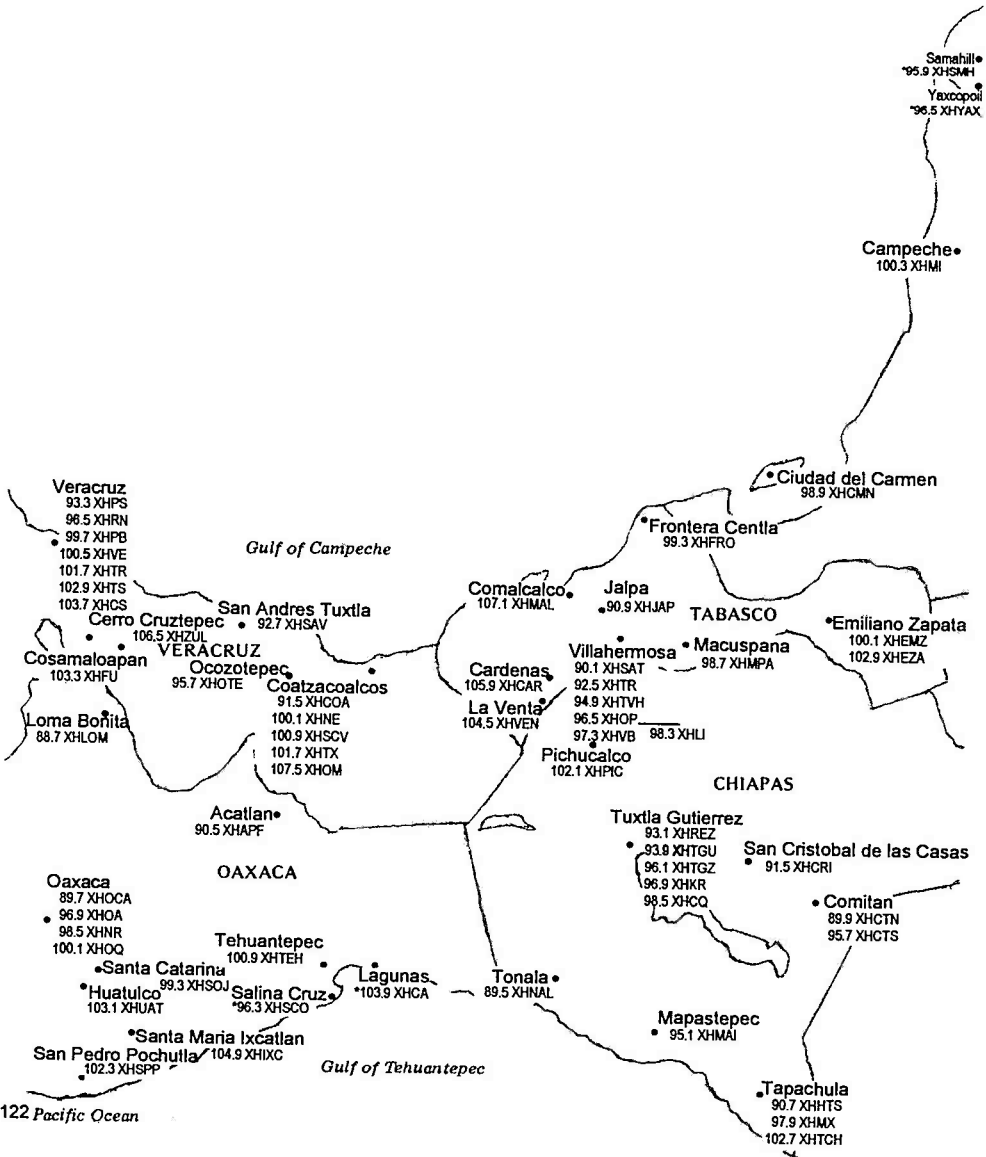

Fresnillo
96.5 XHZER
100.5 XHFRE

MEXICO

[Northeast Mexico—the remainder of Mexico is on the following three plates]

Central Time Zone. Daylight Saving Time is not observed.

Gulf of Mexico

MEXICO

[East Mexico—the remainder of Mexico is on the preceding and following plates]