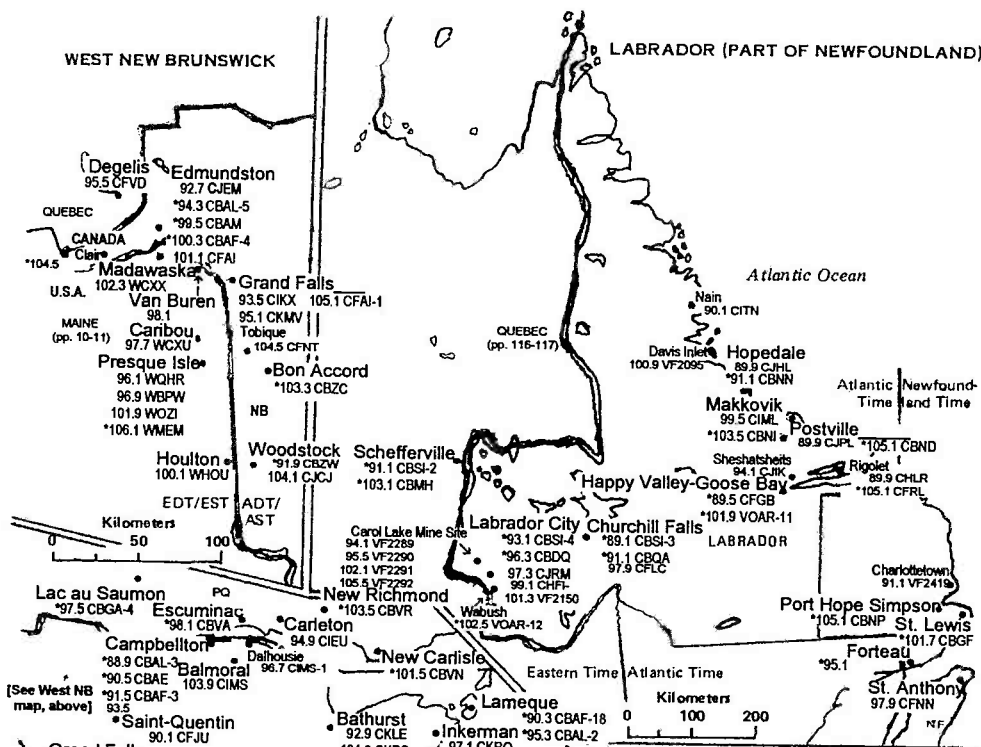

Central/Eastern Time zones. Daylight Saving Time observed.

QUEBEC

WEST NEW BRUNSWICK

LABRADOR (PART OF NEWFOUNDLAND)

NEW BRUNSWICK NEWFOUNDLAND AND LABRADOR NOVA SCOTIA PRINCE EDWARD ISLAND

- Sydney 94.9 CKPE
- *95.9 CBAF-14
- 5 99.9 C.IJ
- *105.1 CBI