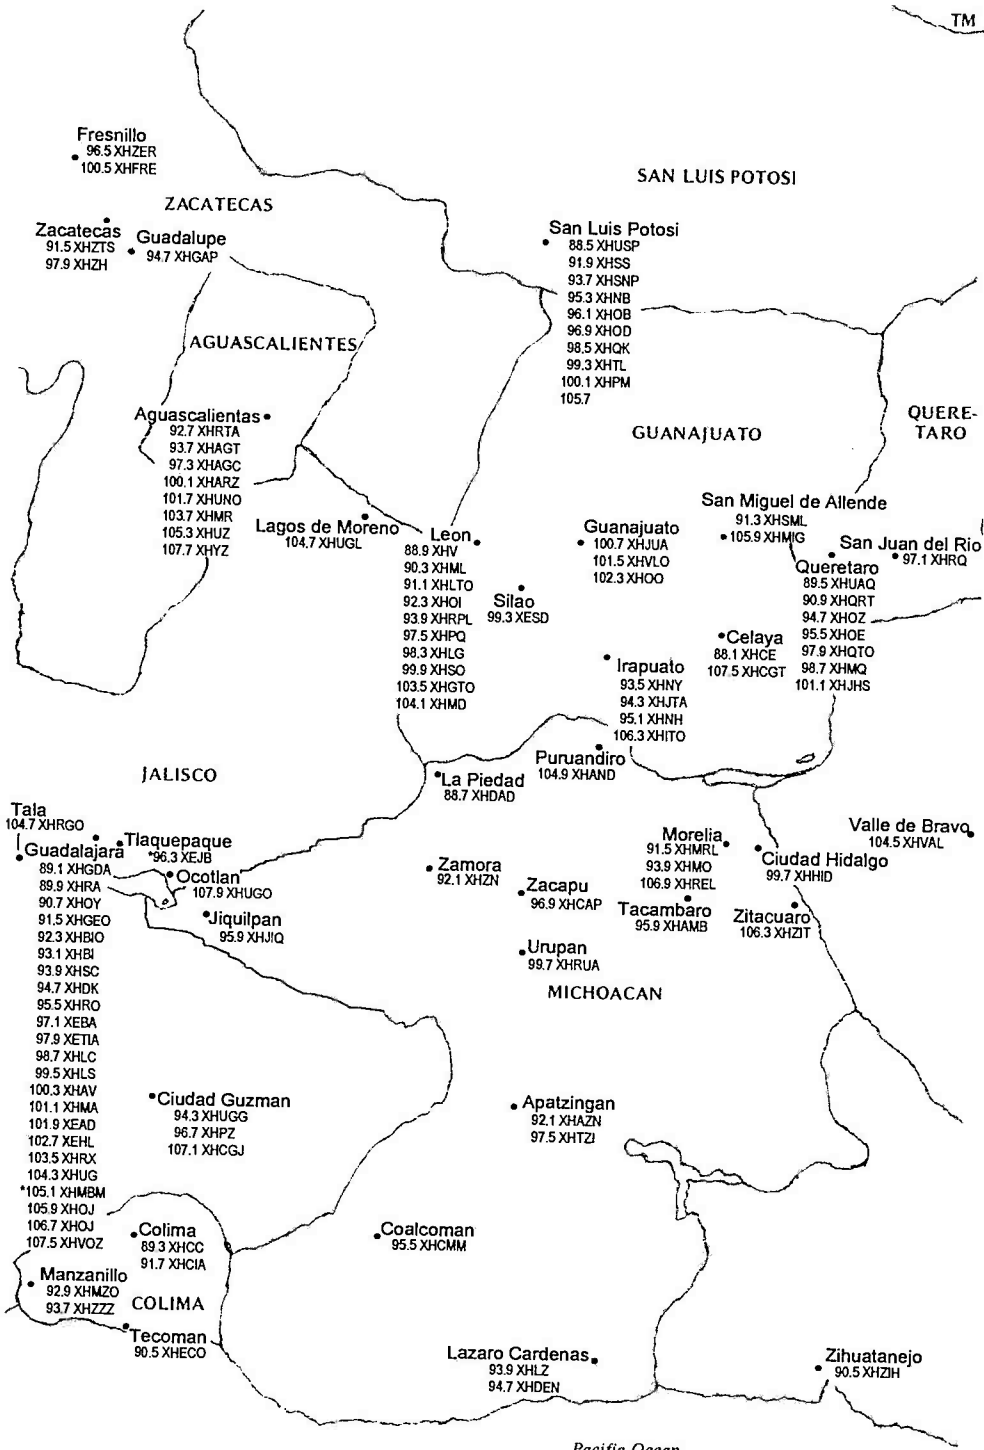

Central Time Zone. Daylight Saving Time is not observed.

MEXICO

[South Mexico—the remainder of Mexico is on the preceding and following plates]

Central Time Zone. Daylight Saving Time is not observed.

MEXICO