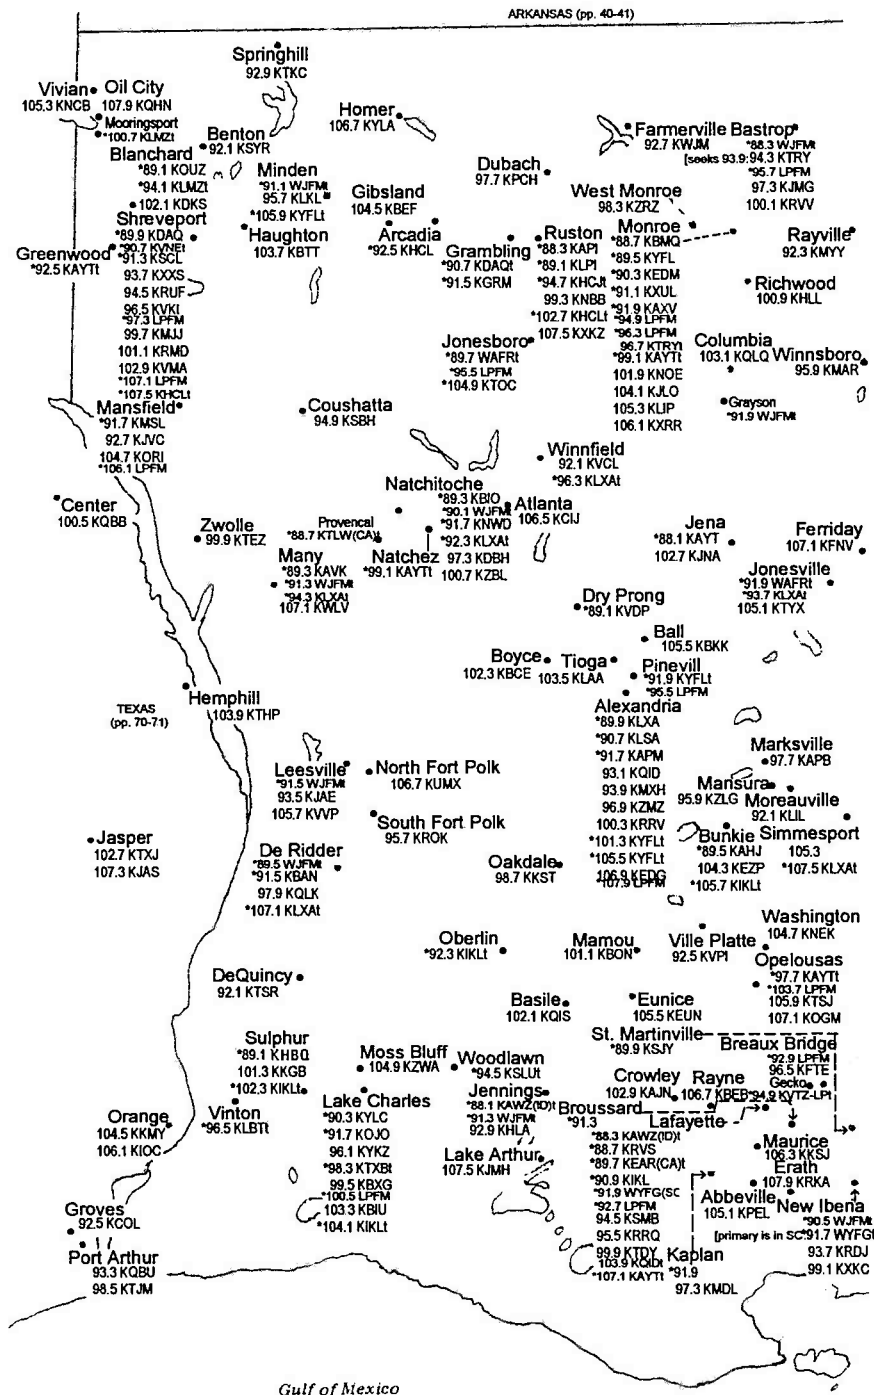

Gulf of Mexico

See South MS Map

Lucedale
*93.3 WJZD
106.9 WRBE

Gulf of Mexico

LOUISIANA

Zone II

ARKANSAS

WEST KENTUCKY