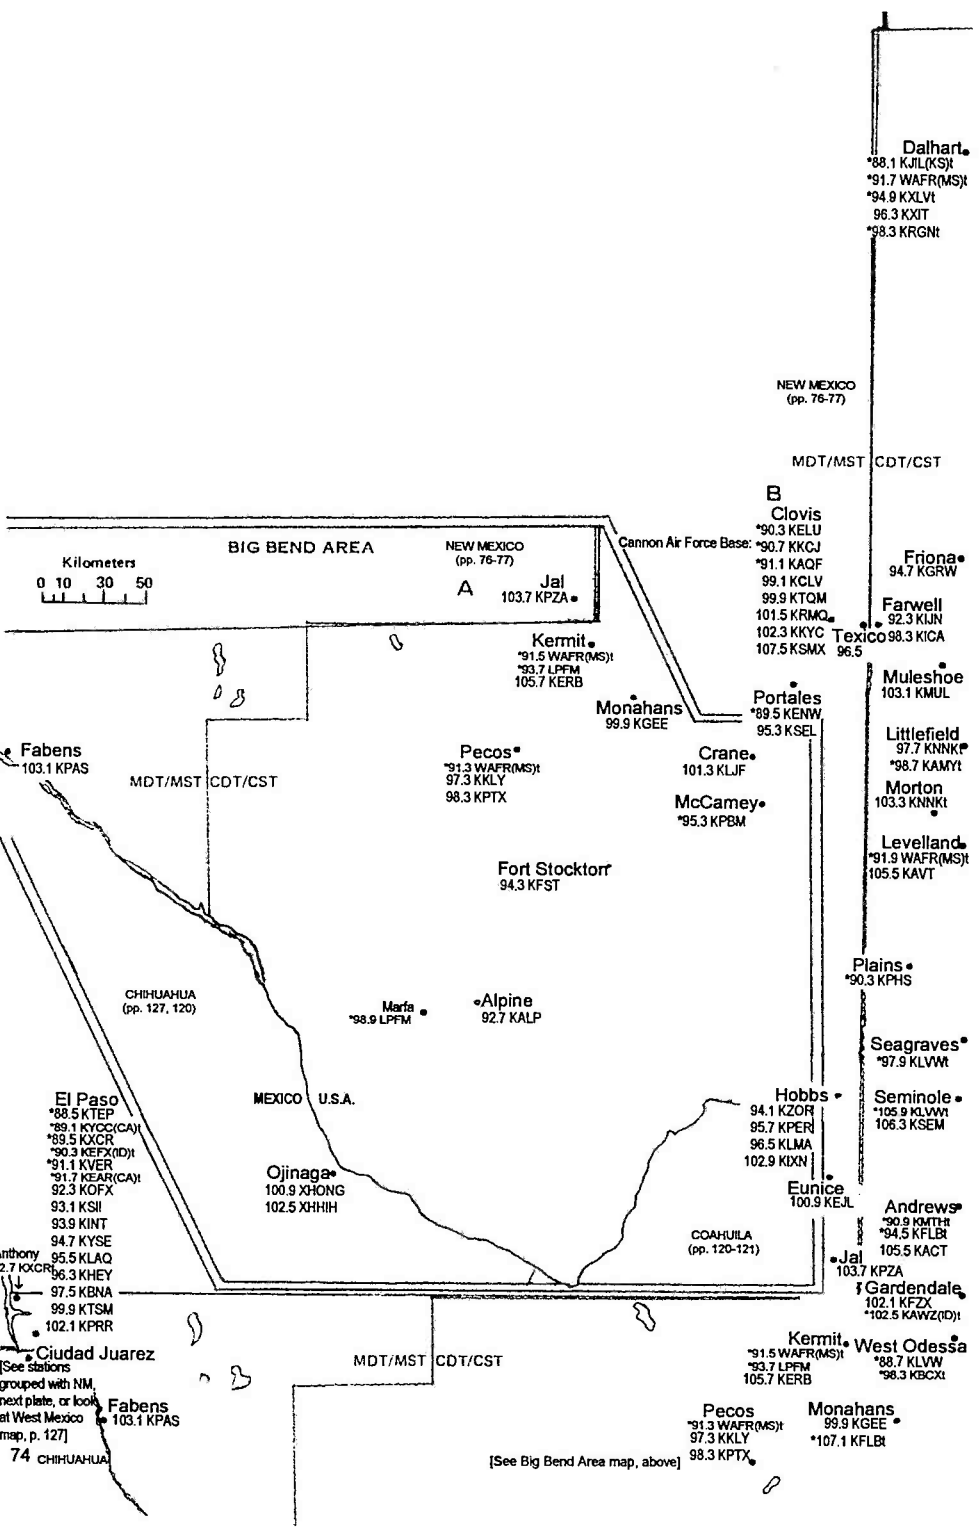

Dalhart
*88.1 KJL(KSY)
*91.7 WAFR(MS)
*94.9 KXLV
96.3 KXIT
*98.3 KRGW

NEW MEXICO
(pp. 76-77)

MDT/MST CDT/CST

B
Clovis
*90.3 KELU
*90.7 KKQJ
*91.1 KAQF
99.1 KCLV
99.9 KTOM
101.5 KRMQ
102.3 KKYC
107.5 KSMX

Friena
94.7 KGRW

Farwell
92.3 KJUN
98.3 KICA

Muleshoe
103.1 KMUL

Littlefield
97.7 KNKN
*98.7 KAMYI

Morton
103.3 KNNKI

Levelland
*91.9 WAFR(MS)
105.5 KAVT

Plains
*90.3 KPHS

Seagraves
*97.9 KLWV

Seminole
*90.9 KLVW
106.3 KSEM

Andrews
*90.9 KLVW
*94.5 KFLB
105.5 KACT

Gardendale
102.1 KFZX
*102.5 KAWZ(D)

West Odessa
*88.7 KLWV
*98.3 KBCX

Monahans
89.9 KGEE
*107.1 KFLB

Pecos
*91.3 WAFR(MS)
97.3 KKLY
98.3 KPTX

Kermitt
*91.5 WAFR(MS)
*93.7 LPFM
105.7 KERB

Eunice
100.9 KEJL

Hobbs
94.1 KZOR
95.7 KPERJ
96.5 KLMA
102.9 KIXN

COAHUILA
(pp. 120-121)

Monahans
99.9 KGEE

McCamey
*95.3 KPBM

Crane
101.3 KLJF

Fort Stockton
94.3 KFTS

Alpine
92.7 KALP

Marfa
*98.9 LPFM

Ojinaga
100.9 XHONG
102.5 XHHH

NEW MEXICO
(pp. 76-77)

A
Jalisco
103.7 KPZA

Kermitt
*91.5 WAFR(MS)
*93.7 LPFM
105.7 KERB

Pecos
*91.3 WAFR(MS)
97.3 KKLY
98.3 KPTX

BIG BEND AREA

Kilometers
0 10 30 50

MDT/MST CDT/CST

CHIHUAHUA
(pp. 127, 120)

El Paso
*88.5 KTEP
*89.1 KYCC(CA)
*89.5 KXCR
*90.3 KEFX(D)
*91.1 KVER
*91.7 KEAR(CA)
92.3 KOFX
93.1 KSII
93.9 KINT
94.7 KYSE
95.5 KLAQ
96.3 KHEY
97.5 KBNA
99.9 KTSM
102.1 KPRR

Anthony
*102.7 KXCR

Ciudad Juarez
[See stations grouped with NM next plate, or look Fabens at West Mexico map, p. 127]

74 CHIHUAHUA

MDT/MST CDT/CST

[See Big Bend Area map, above]