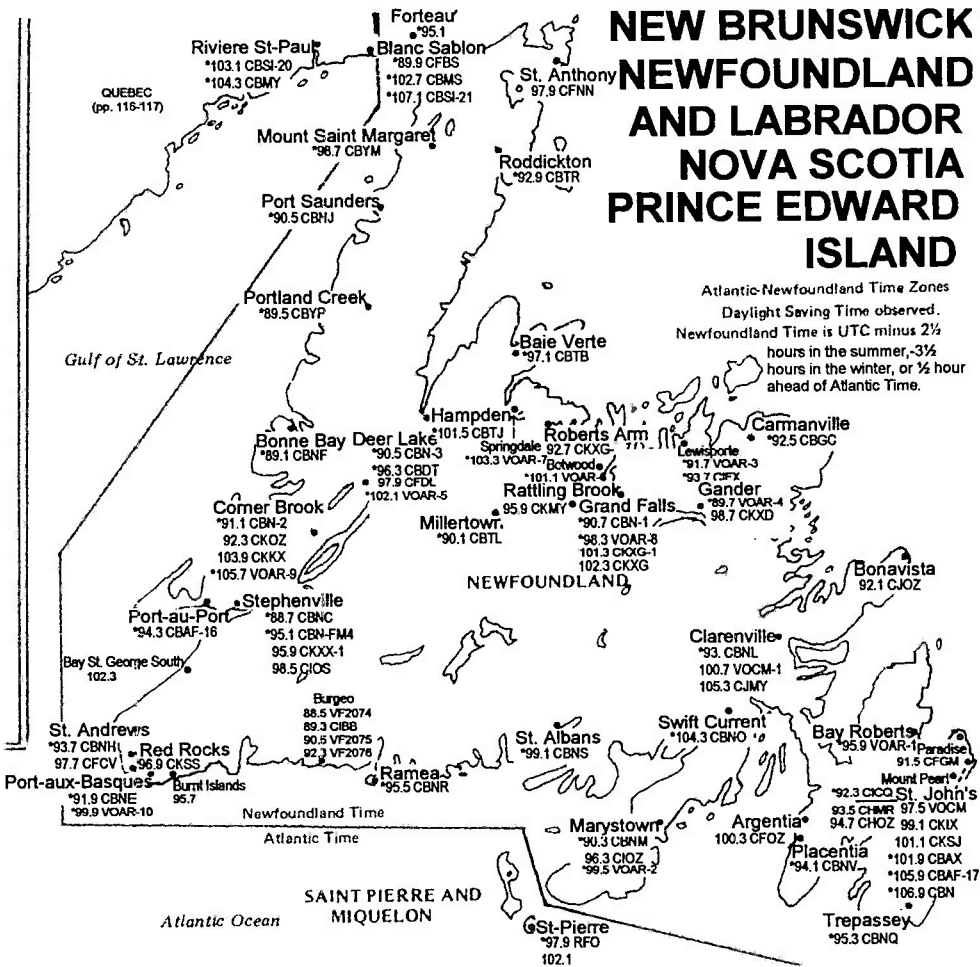

Central/Eastern Time zones. Daylight Saving Time observed.

QUEBEC

WEST NEW BRUNSWICK

LABRADOR (PART OF NEWFOUNDLAND)

NEW BRUNSWICK NEWFOUNDLAND AND LABRADOR NOVA SCOTIA PRINCE EDWARD ISLAND

- Sydney 94.9 CKPE
- *95.9 CBAF-14
- 5 99.9 C.IJ
- *105.1 CBI