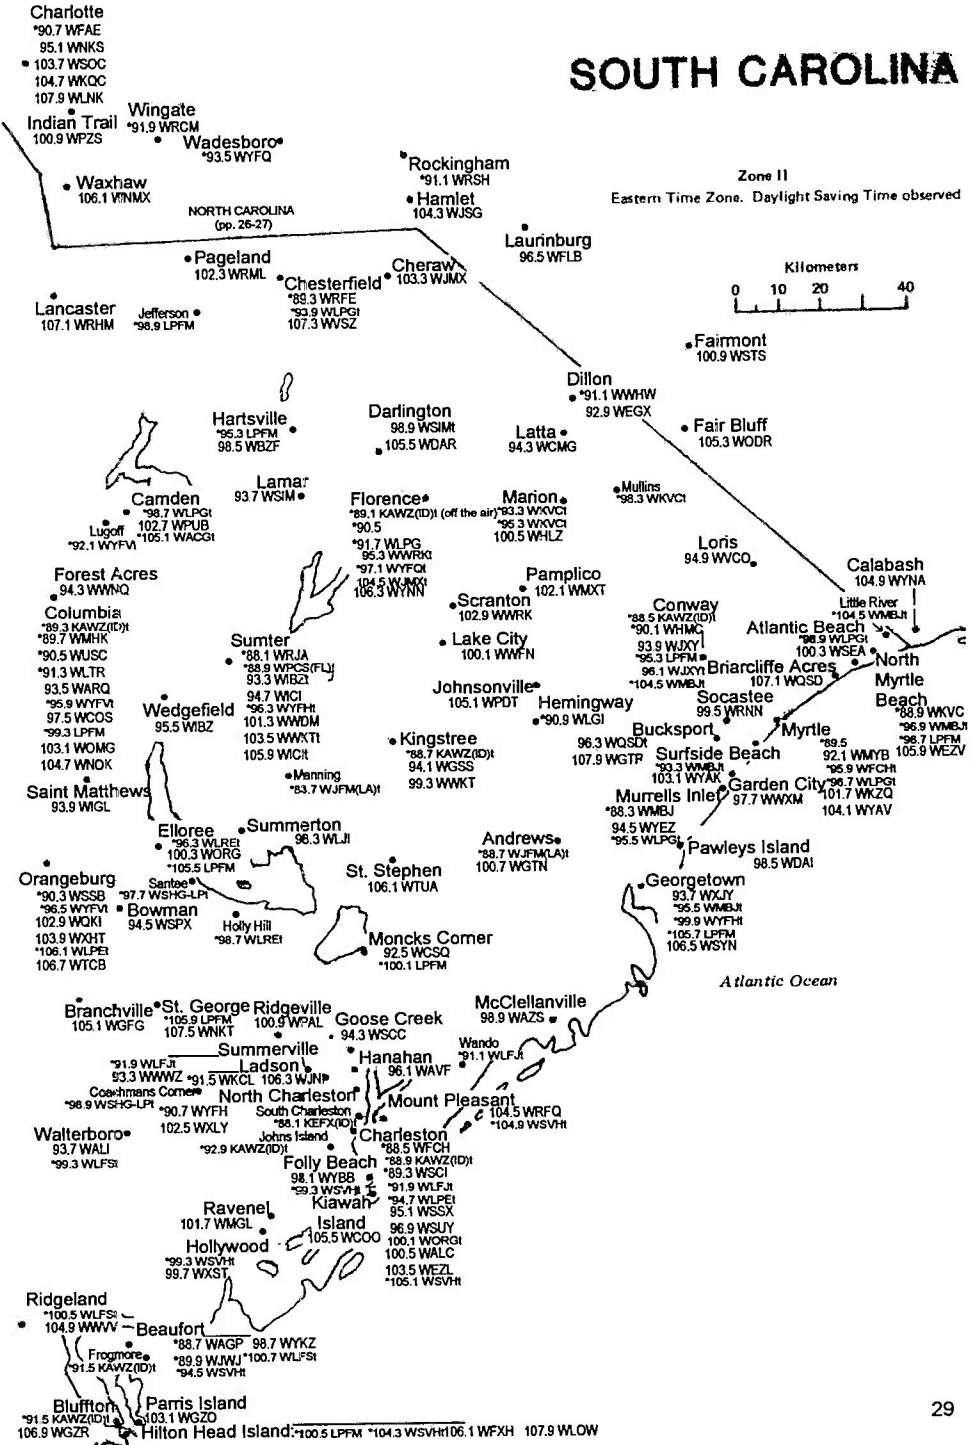

(Same scale as main map)

Middleton*
100.7 WYDL

TENNESSEE (pp. 42-43)

MISSISSIPPI

Zone II

Central Time Zone
Daylight Saving Time observed

Corinth*
94.3 WXRZ
95.3 WADI

Glen
*97.1 LPFM