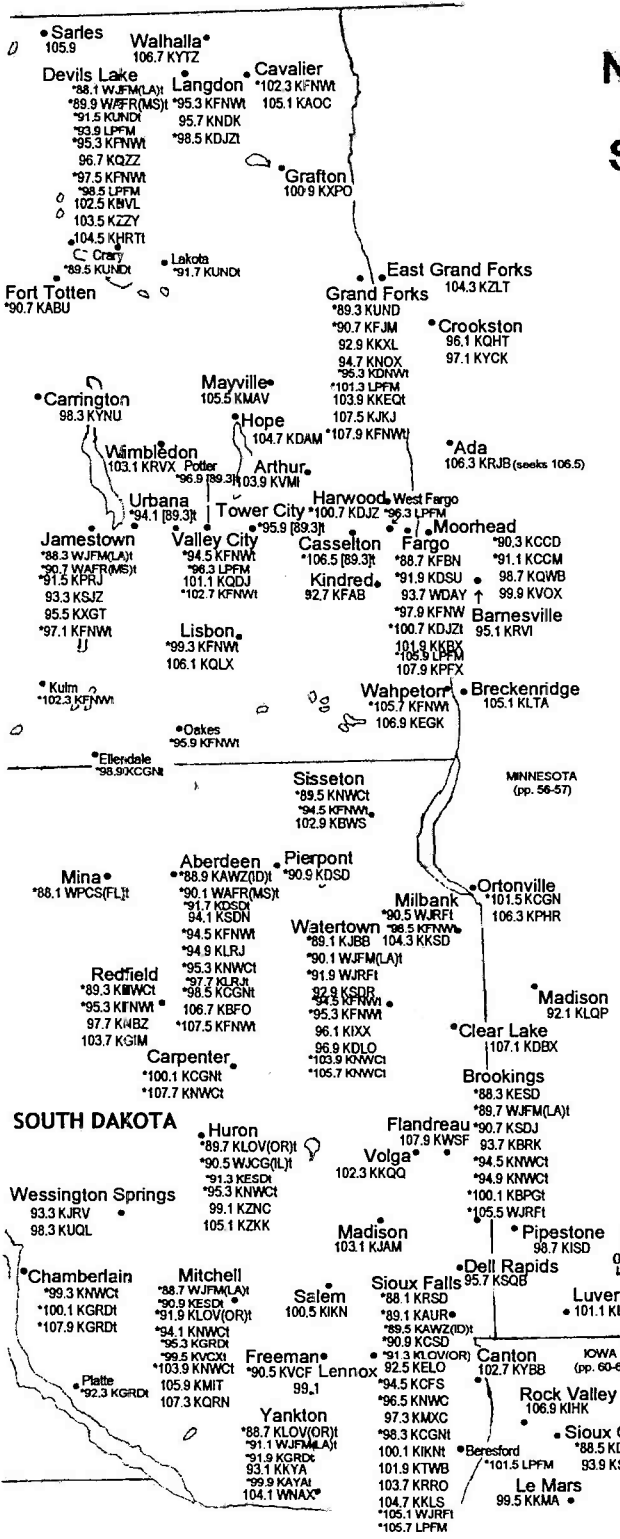

NORTH DAKOTA SOUTH DAKOTA

Central/Mountain Time Zones
Daylight Saving Time Observed

Zone II

NEBRASKA (pp. 64-65)
SOUTHEAST SOUTH DAKOTA