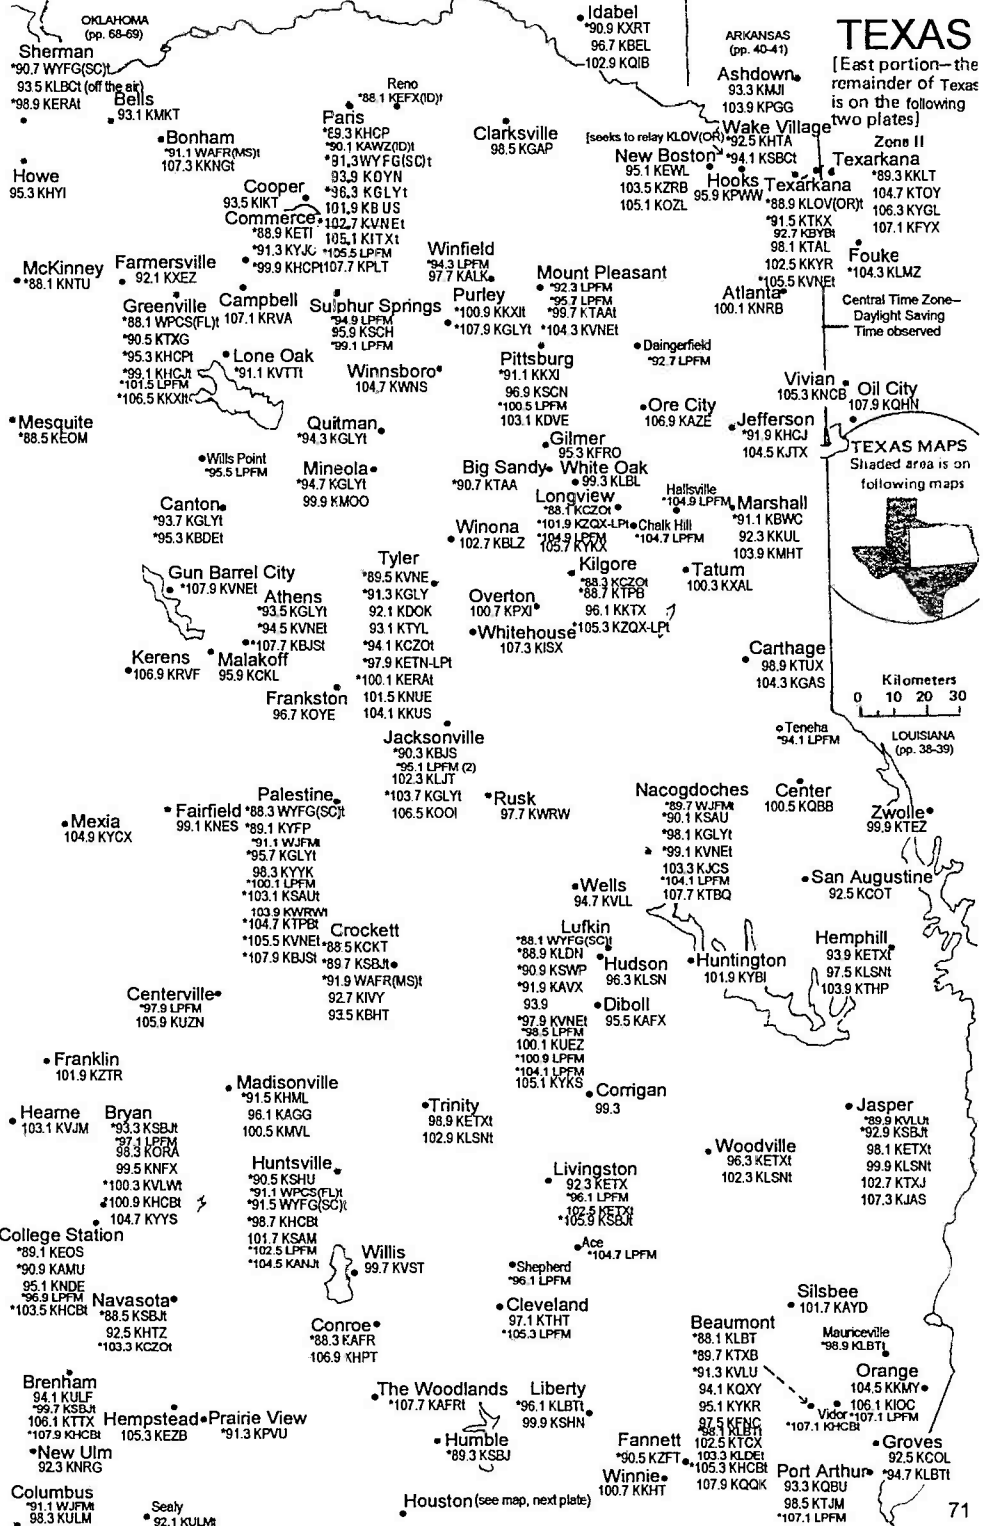

Fouke *104.3 KLMZ

Oil City *107.9 KOHN

TEXAS MAPS
Shaded area is on following maps

Kilometers 0 10 20 30

LOUISIANA (pp. 38-39)

[See Central Border Area map, facing page]

[South portion—remainder of Texas is on preceding and following plates]