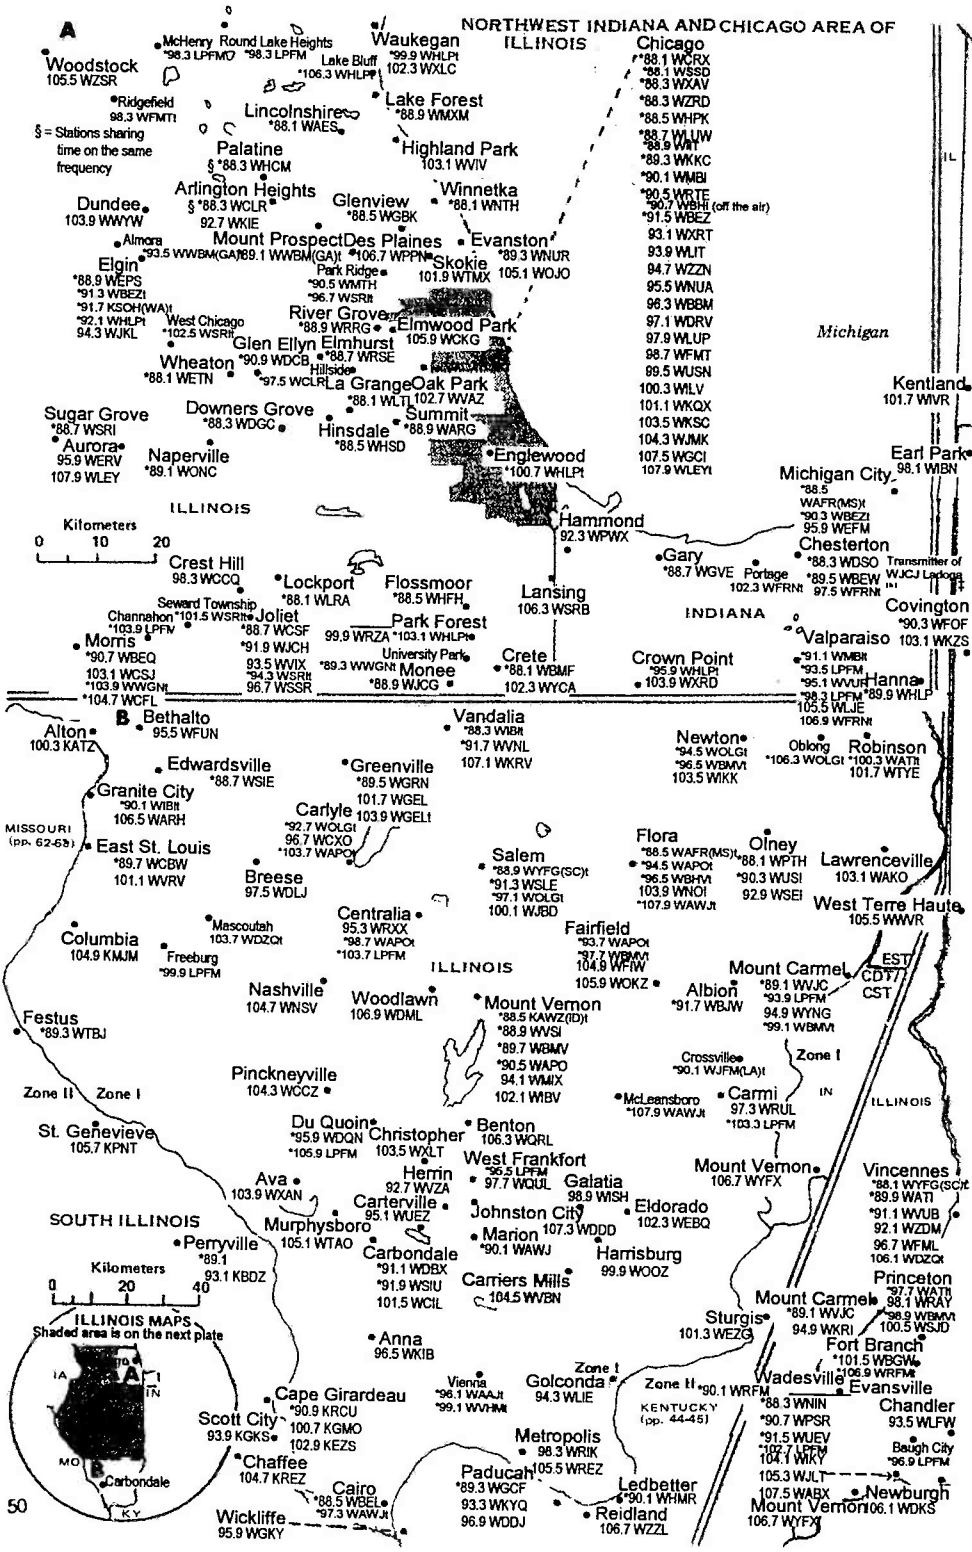

NORTHWEST INDIANA AND CHICAGO AREA OF ILLINOIS

Kilometers
0 10 20

Kilometers
0 20 40

ILLINOIS MAPS
Shaded area is on the next plate