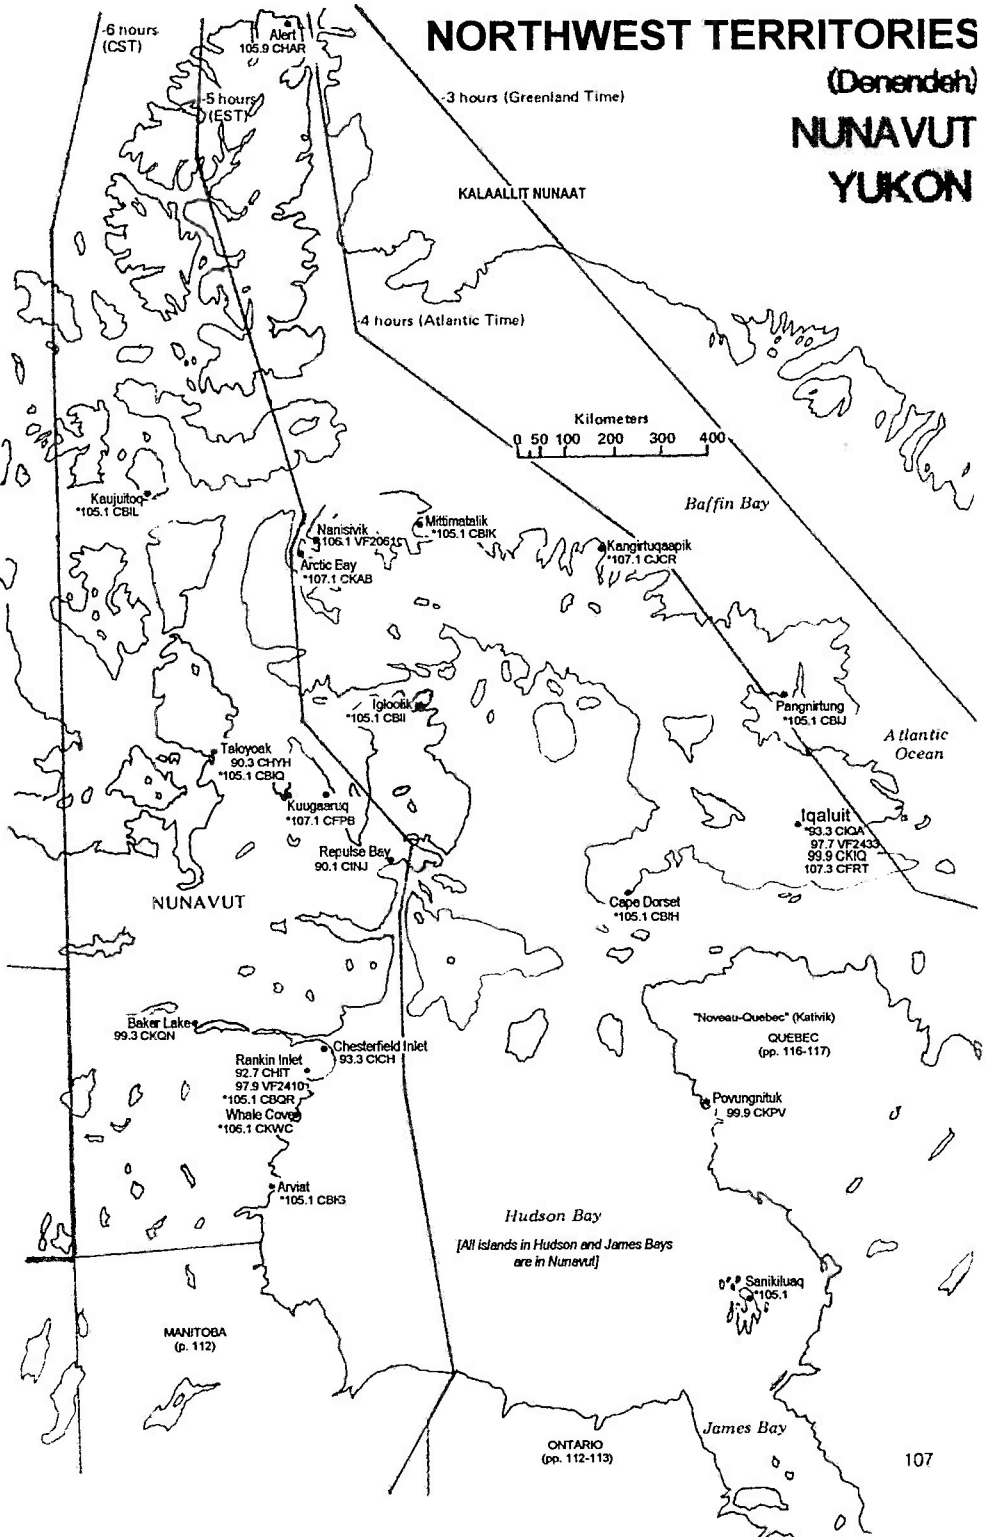

Pacific Time Zone/Daylight Saving Time
observed Zone II

ID
(pp
86-
87)

-9 hours (Alaska Time) -8 hours (PST) -7 hours (MST)

NORTHWEST TERRITORIES

(Denendeh)

NUNAVUT

YUKON

FOR CONTINUATION, SEE NORTH BC MAP