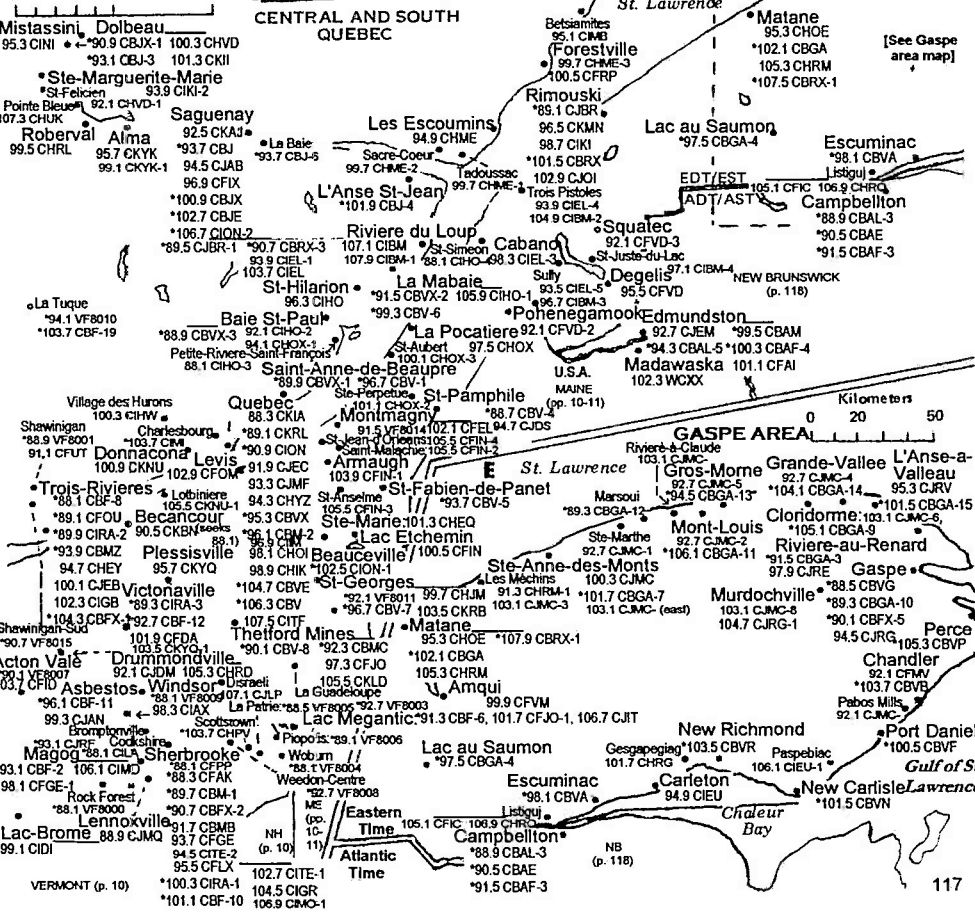

Central/Eastern Time zones. Daylight Saving Time observed.

QUEBEC

WEST NEW BRUNSWICK

LABRADOR (PART OF NEWFOUNDLAND)

NEW BRUNSWICK NEWFOUNDLAND AND LABRADOR NOVA SCOTIA PRINCE EDWARD ISLAND

- Sydney 94.9 CKPE
- *95.9 CBAF-14
- 5 99.9 C.IJ
- *105.1 CBI