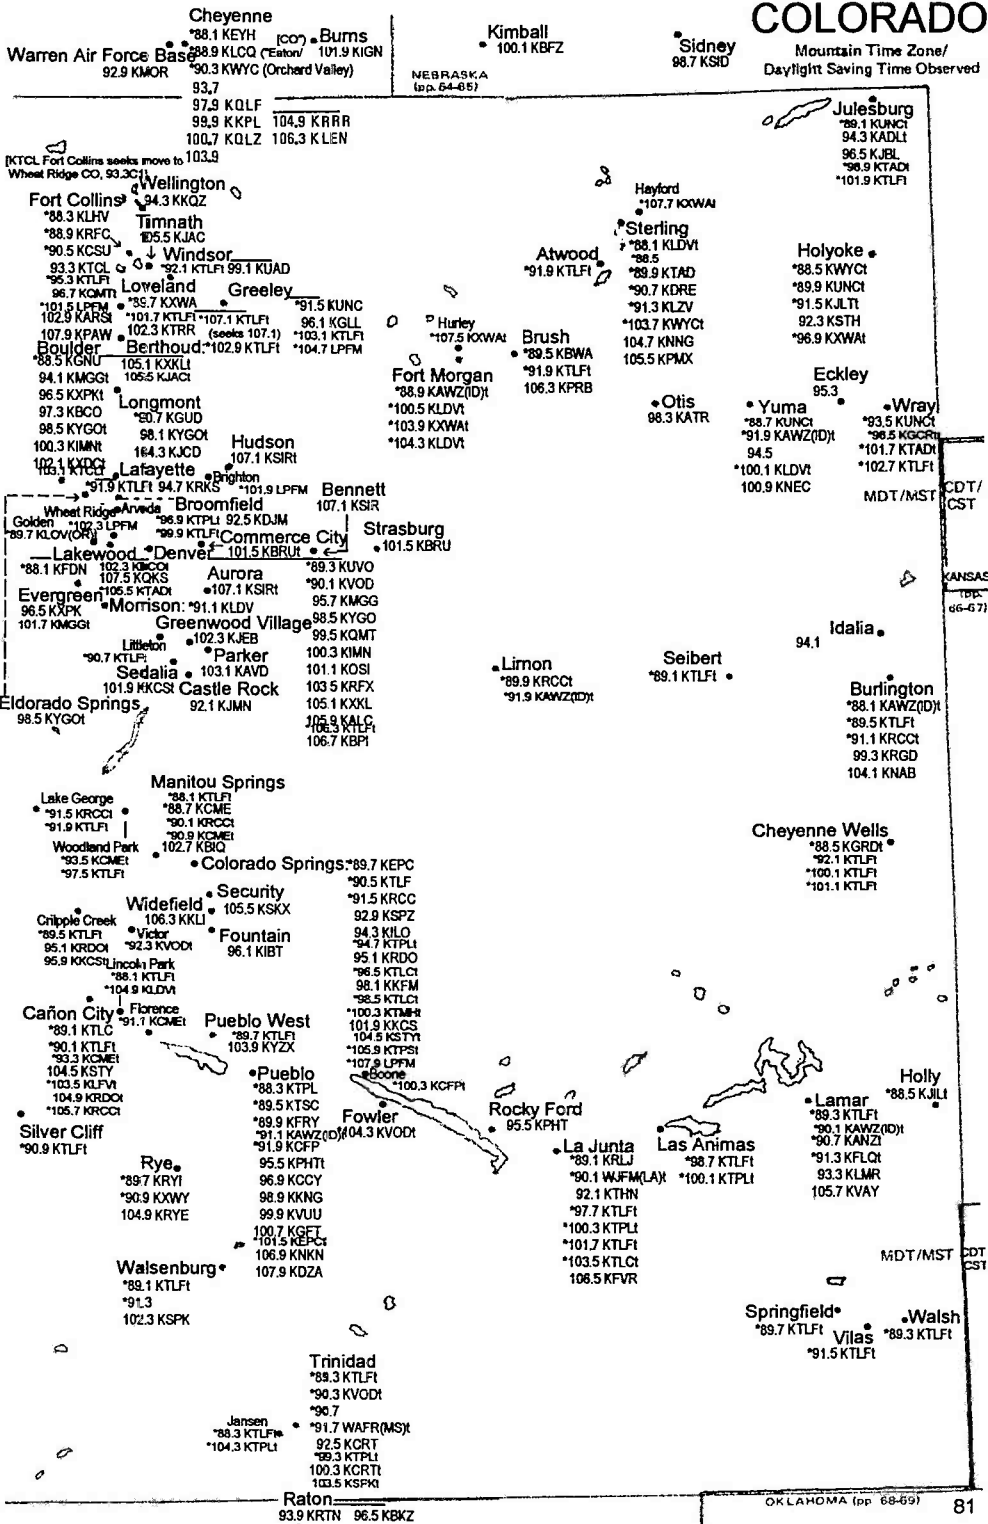

COLORADO

Mountain Time Zone/
Daylight Saving Time Observed