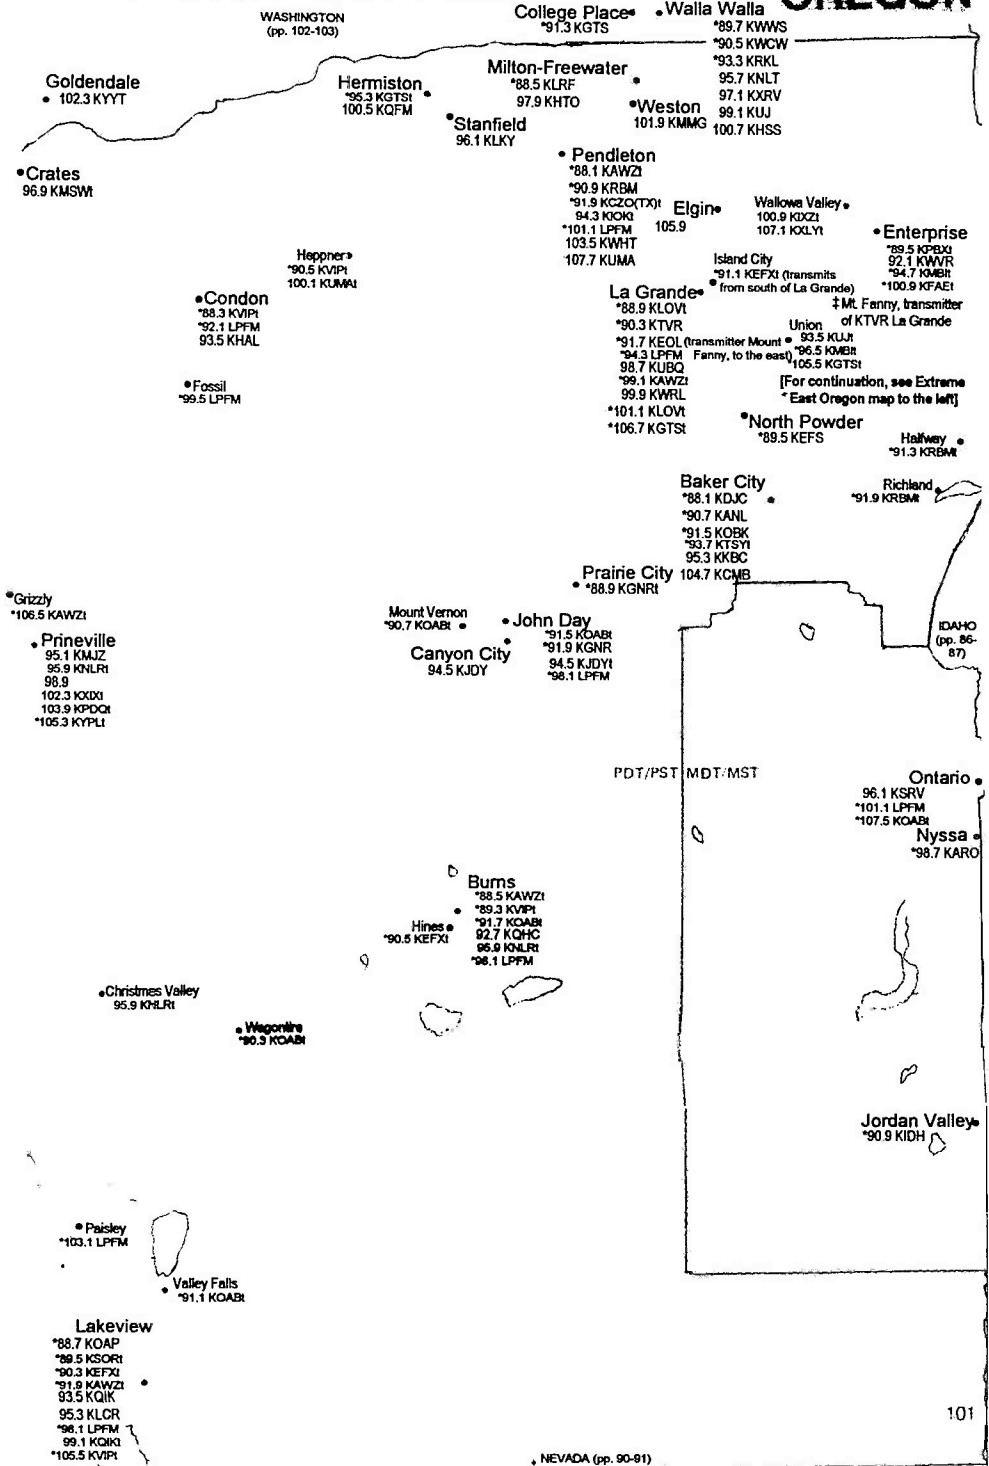

Pacific/Mountain Time Zones. Daylight Saving Time observed.

OREGON