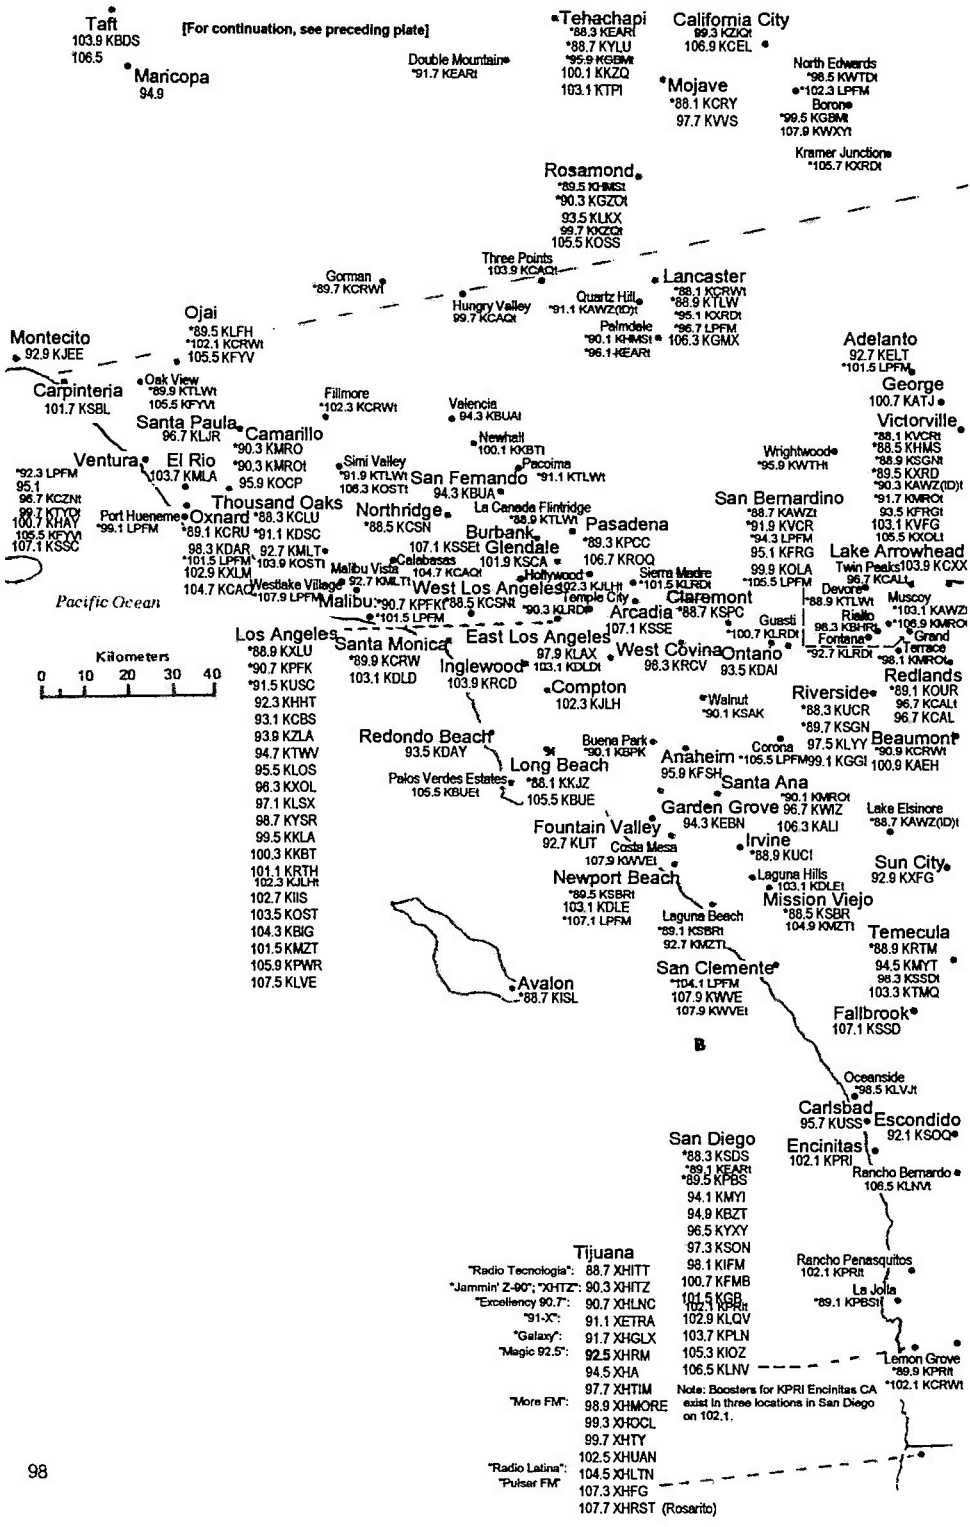

[For continuation, see preceding plate]

Note: Boosters for KPRI Encinitas CA exist in three locations in San Diego on 102.1.