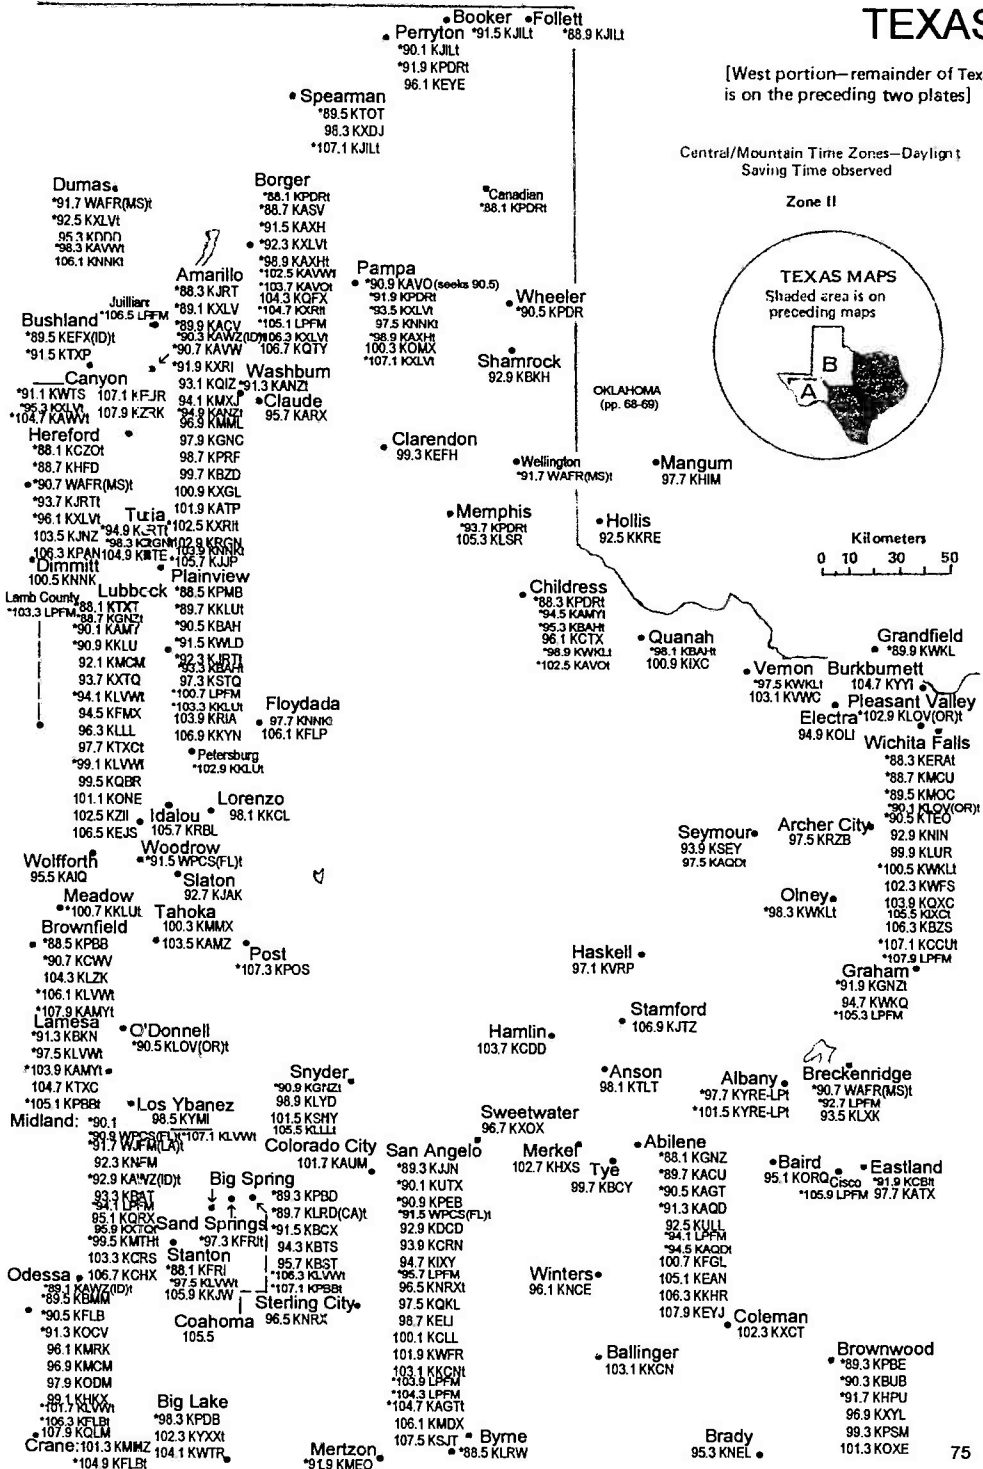

Central/Mountain Time Zones—Daylight Saving Time observed

Zone II

TEXAS MAPS

Shaded area is on preceding maps

Kilometers
0 10 30 50

NEW MEXICO

OKLAHOMA
(pp. 68-69)

MDT/MST CDT/CST