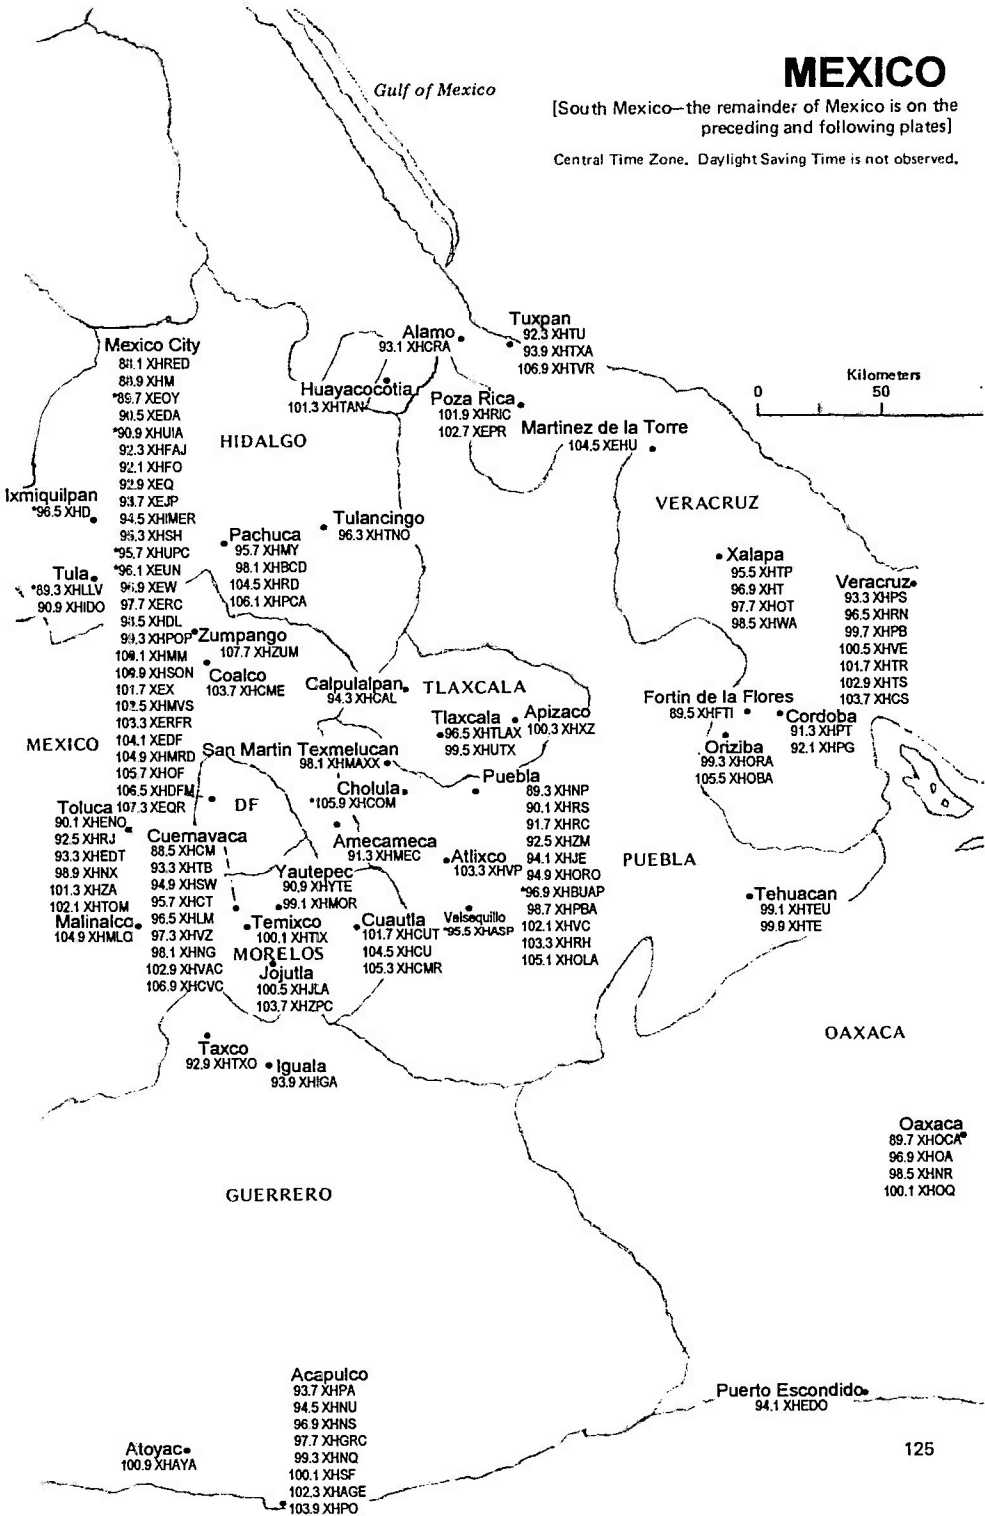

Central Time Zone. Daylight Saving Time is not observed.

MEXICO

[South Mexico—the remainder of Mexico is on the preceding and following plates]

Central Time Zone. Daylight Saving Time is not observed.

MEXICO