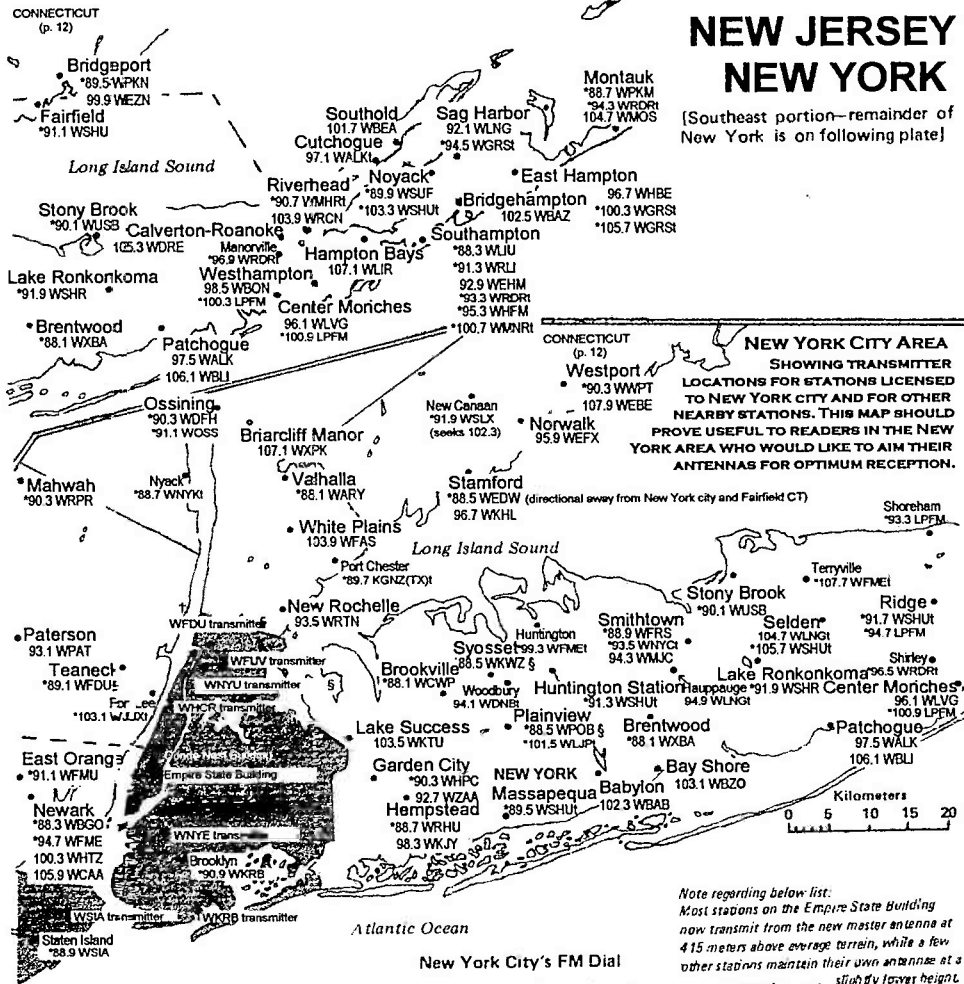

MAINE NEW HAMPSHIRE VERMONT

CONNECTICUT MASSACHUSETTS RHODE ISLAND

NEW JERSEY NEW YORK

[Southeast portion—remainder of New York is on following plate]

Note regarding below list:
Most stations on the Empire State Building now transmit from the new master antenna at 415 meters above average terrain, while a few other stations maintain their own antennas at a slightly lower height.