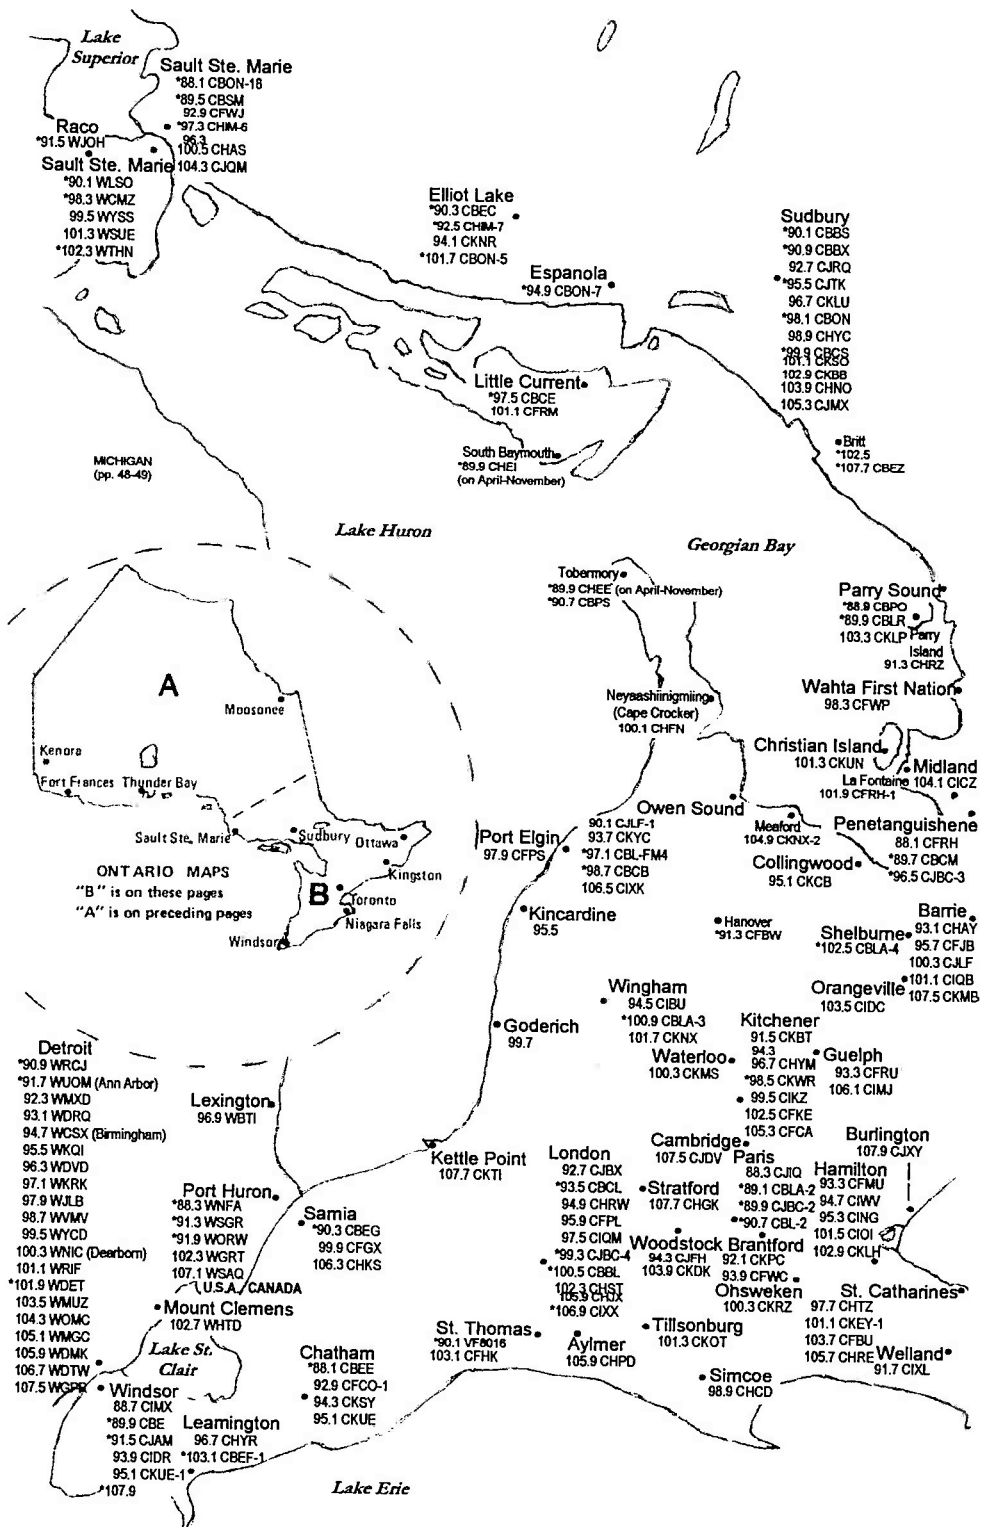

Central/Eastern Time zones. Daylight Saving Time observed.

QUEBEC

WEST NEW BRUNSWICK

LABRADOR (PART OF NEWFOUNDLAND)

NEW BRUNSWICK NEWFOUNDLAND AND LABRADOR NOVA SCOTIA PRINCE EDWARD ISLAND

- Sydney 94.9 CKPE
- *95.9 CBAF-14
- 5 99.9 C.IJ
- *105.1 CBI