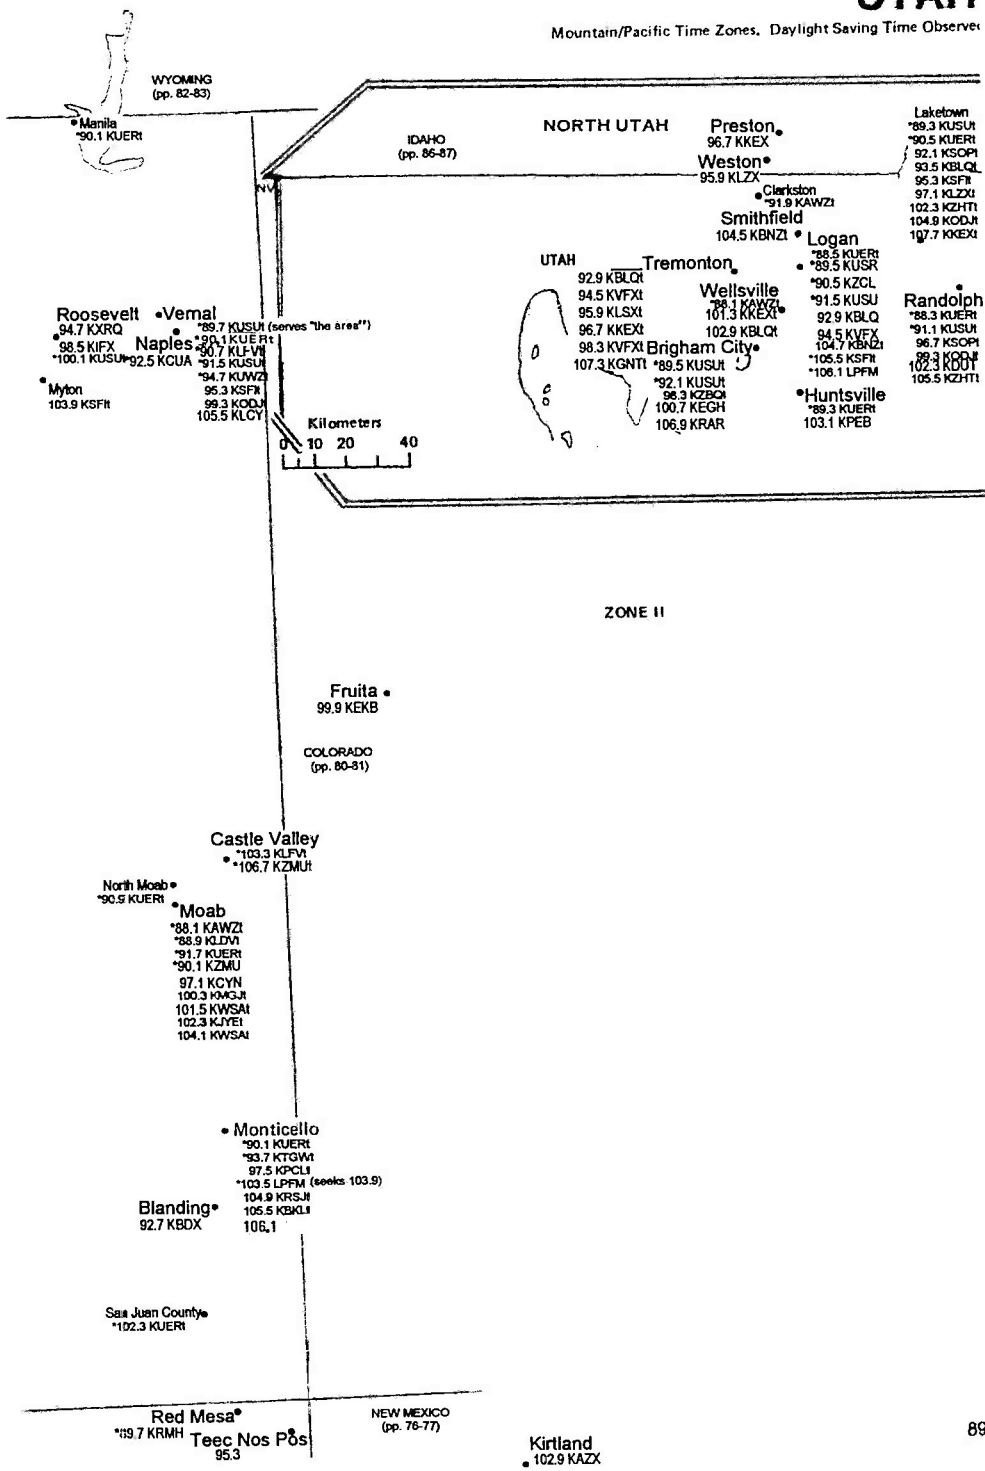

ND → (pp. 58-59)

SD → (pp. 58-59)

IDAHO

Mountain/Pacific Time Zones. Daylight Saving observed.

Zone II

Denio*
92.1 KWNAT
95.1 KUNRI

McDermitt*
100.1 KJOTI
106.3 KRVB

Orovida
91.7 KNBS
95.9 KWNAT
97.7 KRVB
103.1 KZMG