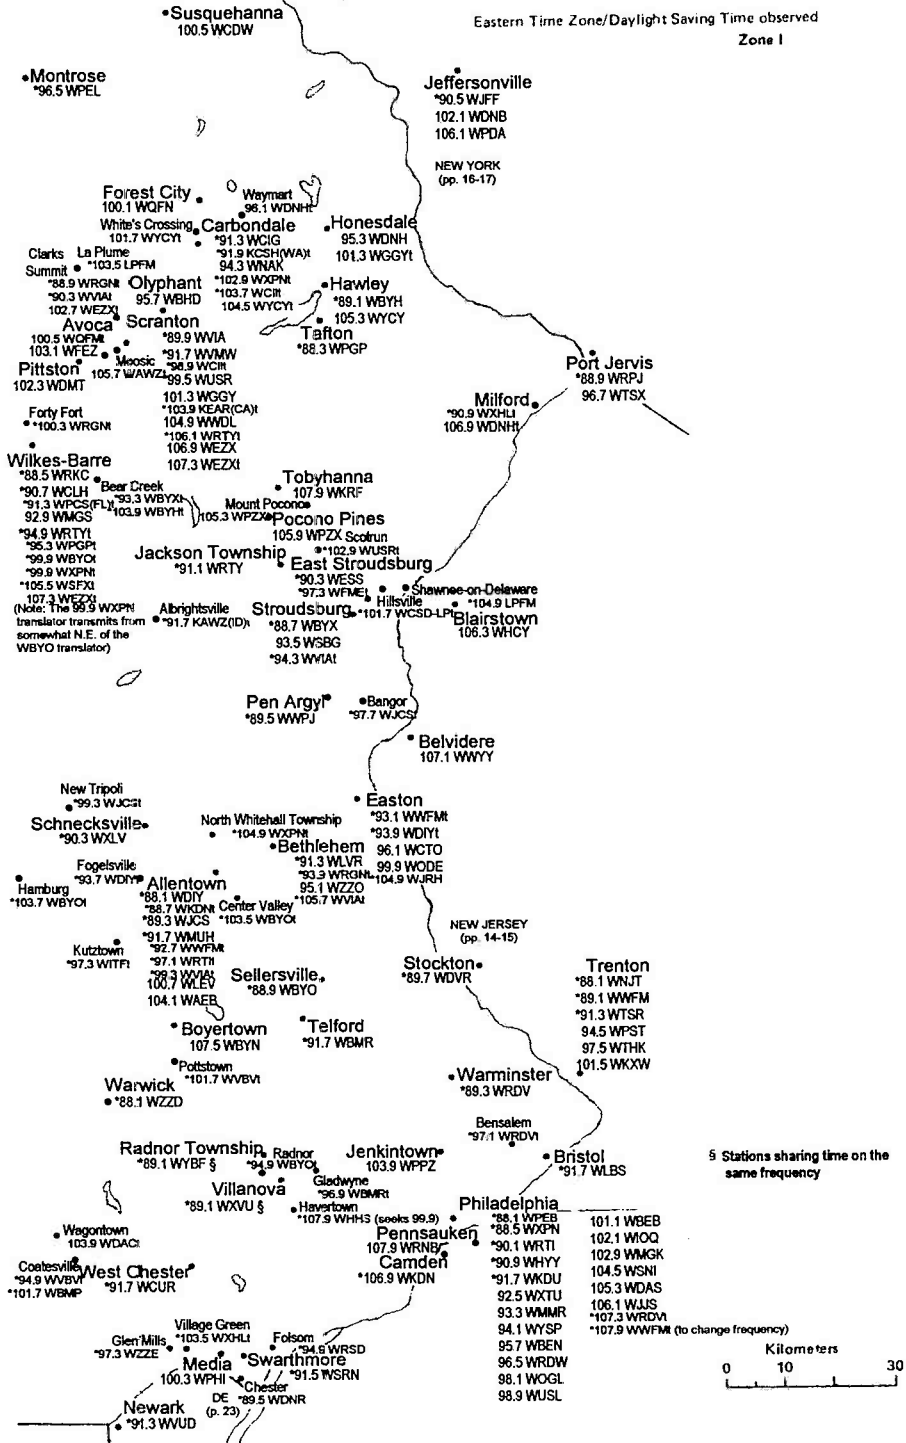

CT (p. 12)

CT (p. 12)

CT (p. 12)

CT (p. 12)

PENNSYLVANIA

[East and Central portions—the rest of Pennsylvania is on the following plate]

Eastern Time Zone/Daylight Saving Time observed
Zone I

5 Stations sharing time on the same frequency