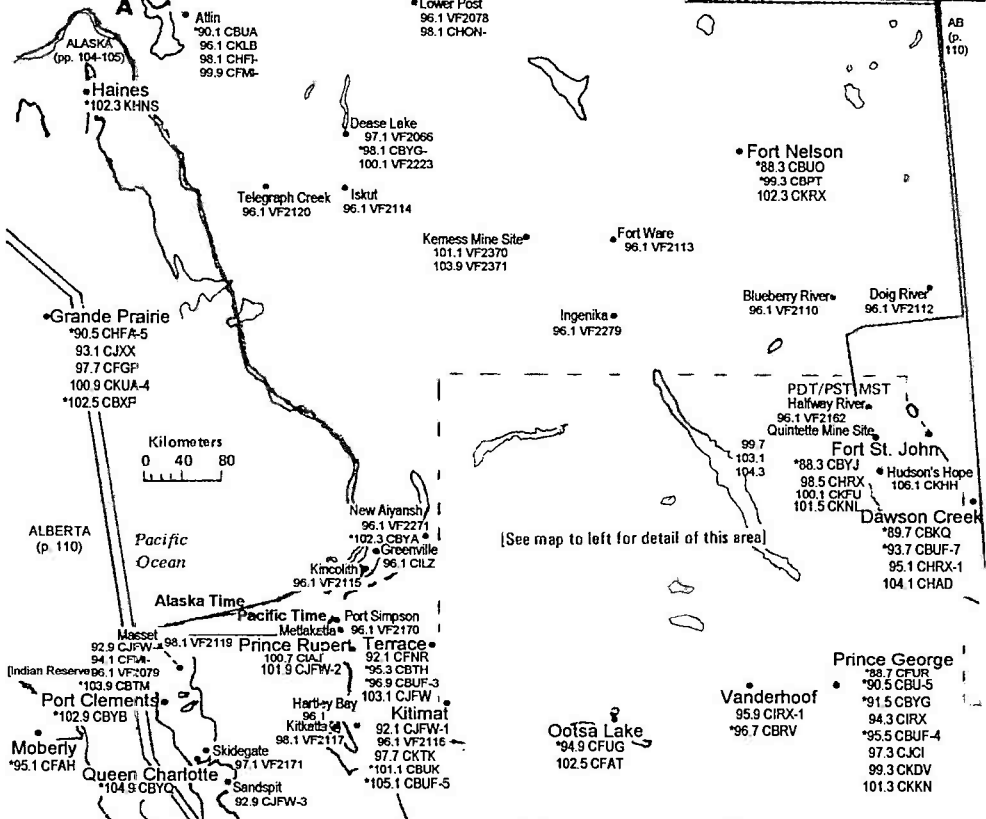

BRITISH COLUMBIA