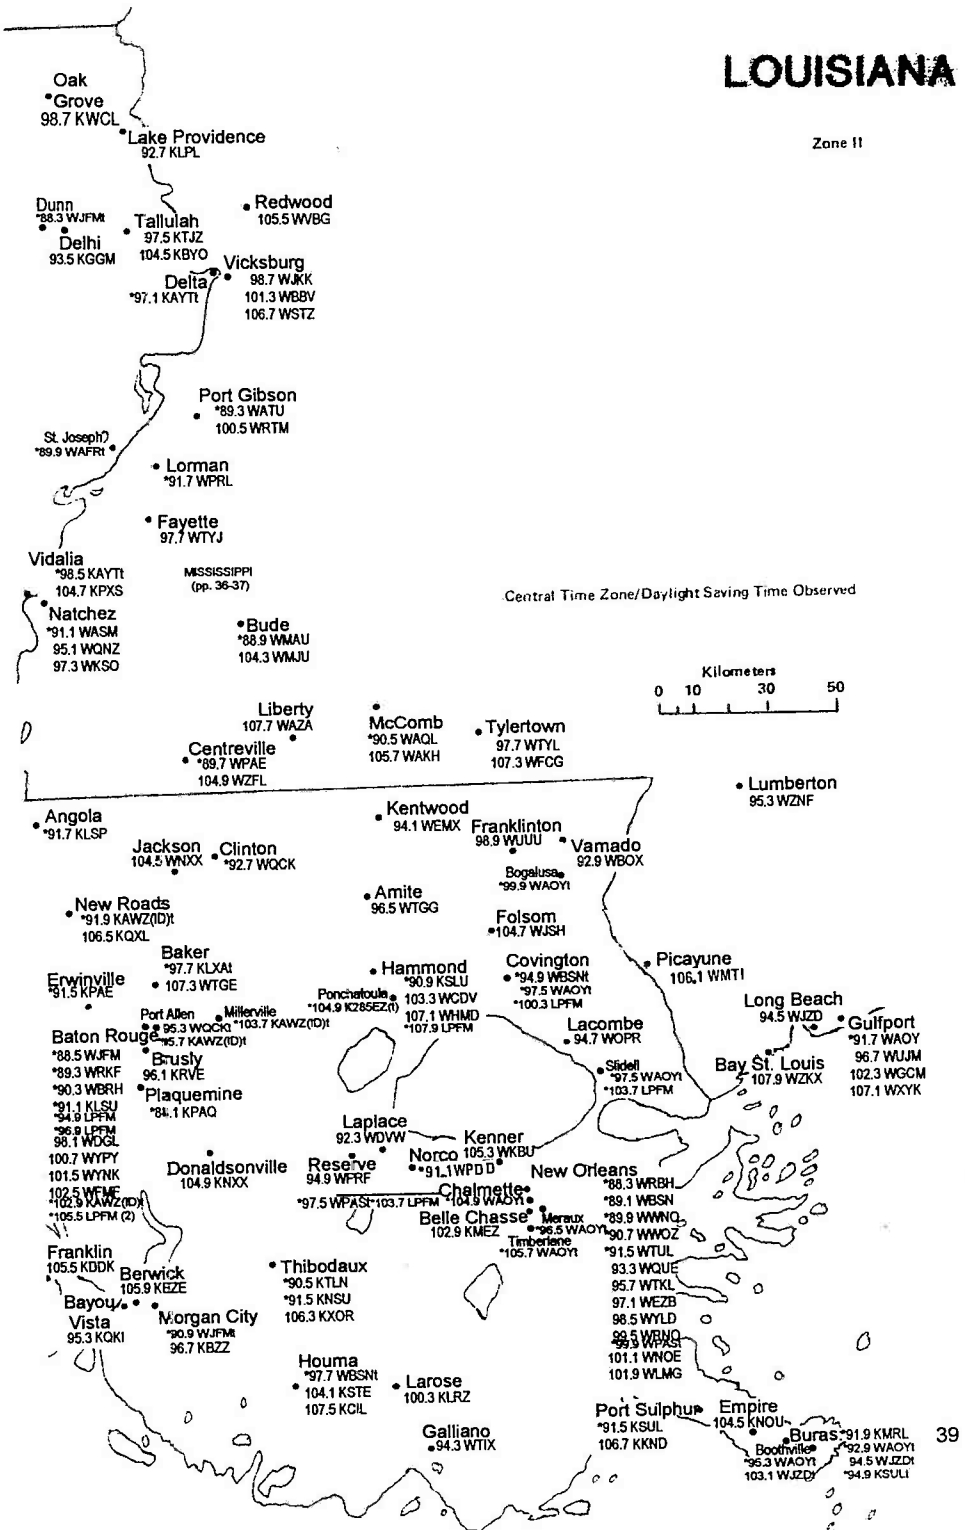

Gulf of Mexico

See South MS Map

Lucedale
*93.3 WJZD
106.9 WRBE

Gulf of Mexico

LOUISIANA

Zone II

ARKANSAS

WEST KENTUCKY