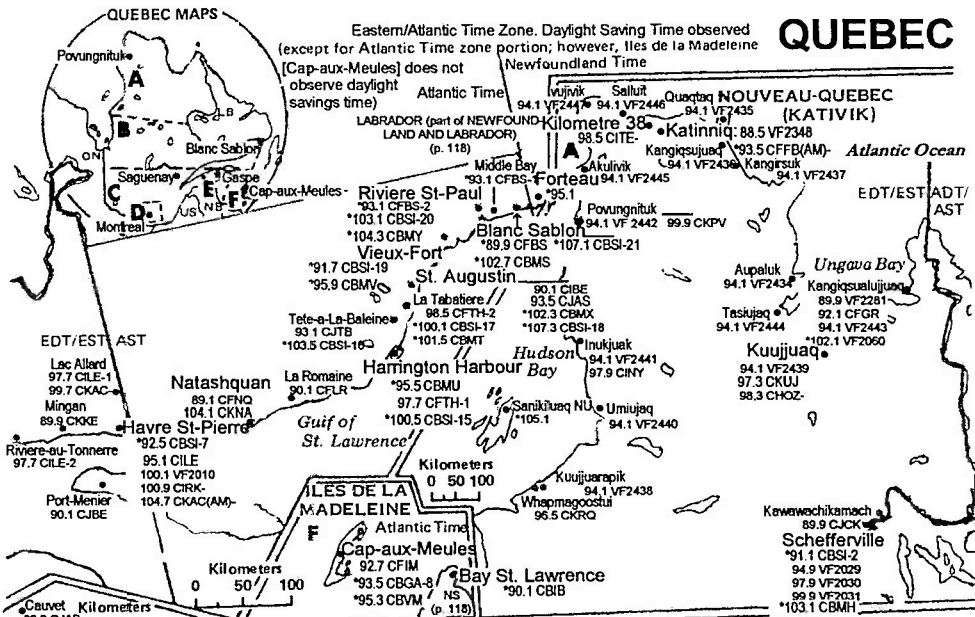

Central/Eastern Time zones. Daylight Saving Time observed.

QUEBEC

WEST NEW BRUNSWICK

LABRADOR (PART OF NEWFOUNDLAND)

NEW BRUNSWICK NEWFOUNDLAND AND LABRADOR NOVA SCOTIA PRINCE EDWARD ISLAND

- Sydney 94.9 CKPE
- *95.9 CBAF-14
- 5 99.9 C.IJ
- *105.1 CBI