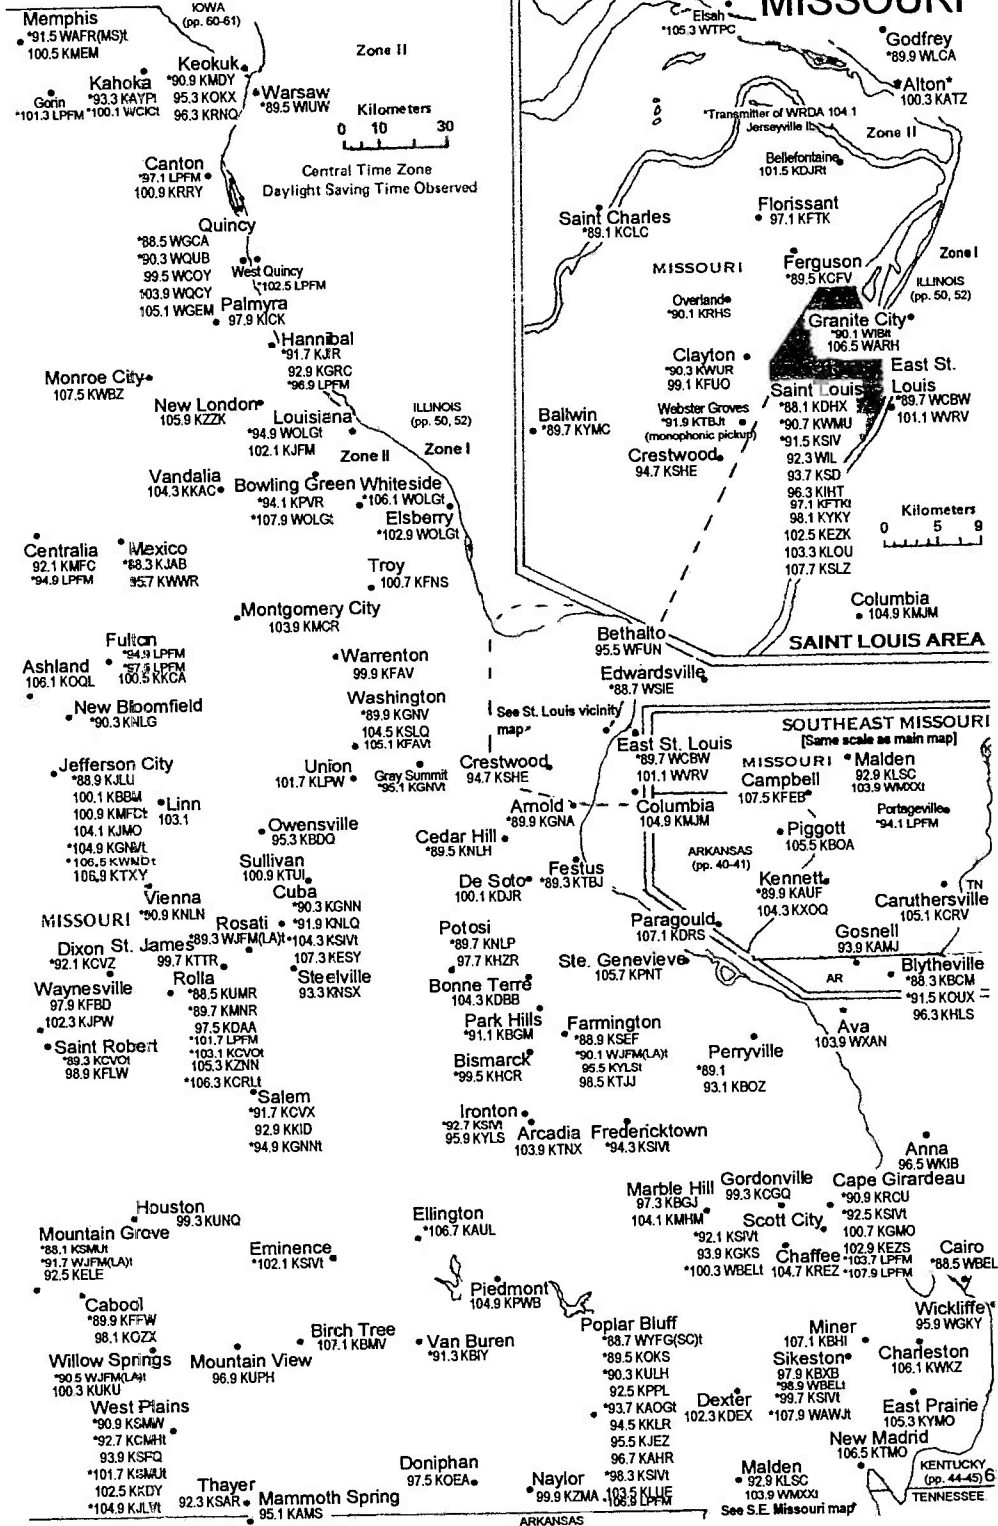

NORTH DAKOTA SOUTH DAKOTA

Central/Mountain Time Zones
Daylight Saving Time Observed

Zone II

NEBRASKA (pp. 64-65)
SOUTHEAST SOUTH DAKOTA

MISSOURI

NEBRASKA

Central/Mountain Time Zones
Daylight Saving Time Observed