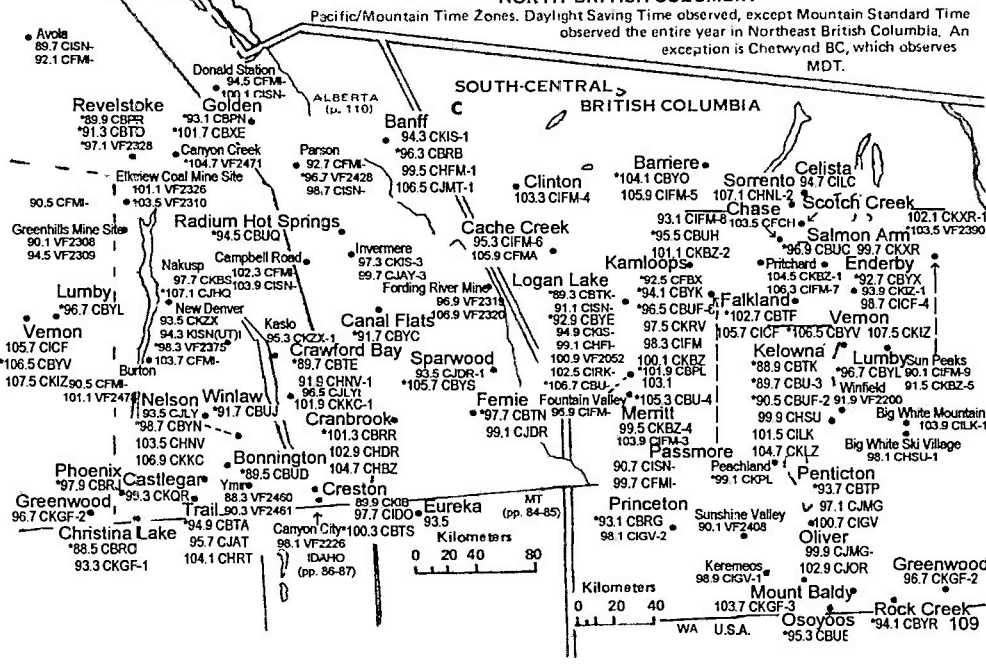

[For detail of this area, see South-Central BC map to the right]

BRITISH COLUMBIA

[See map to left for detail of this area]

NORTH BRITISH COLUMBIA
Pacific/Mountain Time Zones. Daylight Saving Time observed, except Mountain Standard Time observed the entire year in Northeast British Columbia. An exception is Chetwynd BC, which observes MDT.