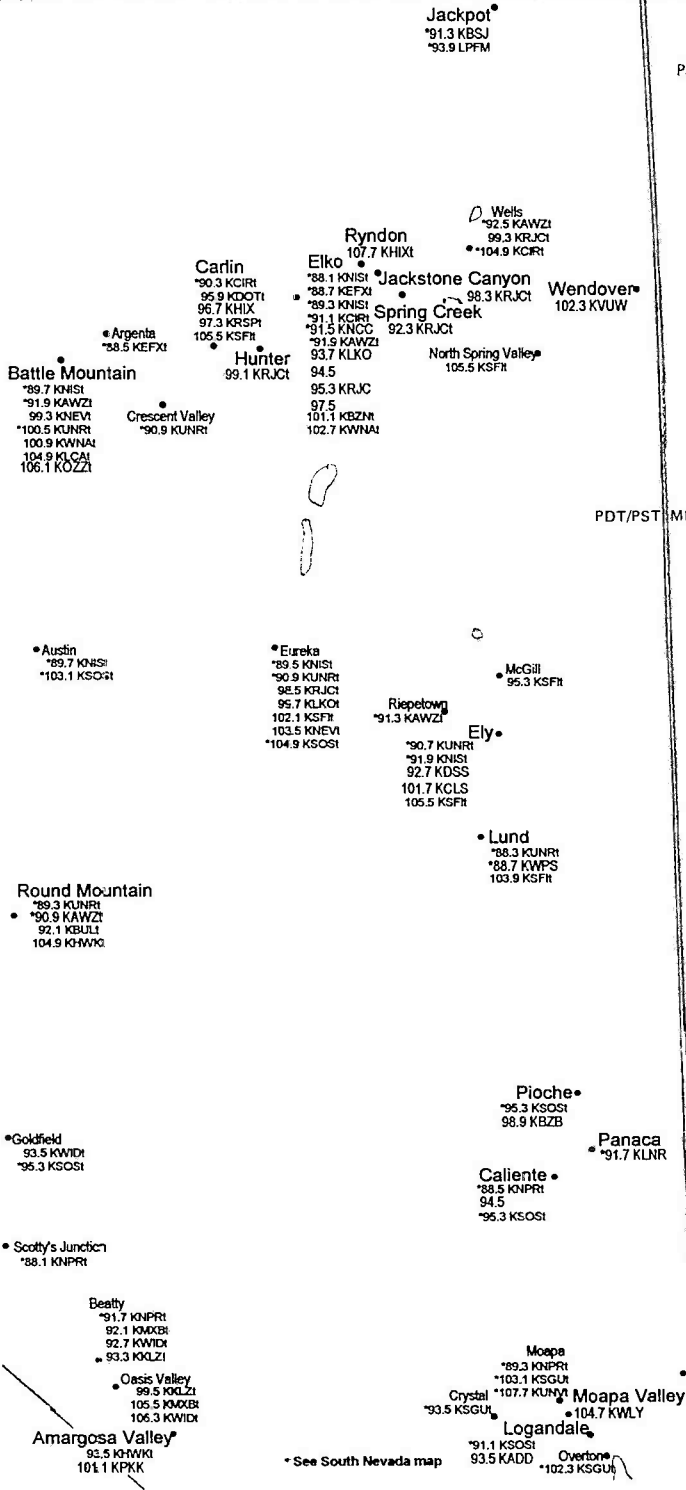

ARIZONA
(pp. 78-79)

Bishop

98.5 KWTW
100.7 KIBS

NEVADA

Pacific Time Zone. Daylight Saving Time Observed.
Zone II

PDT/PST MDT/MST

UTAH (pp. 88-89)

AZ