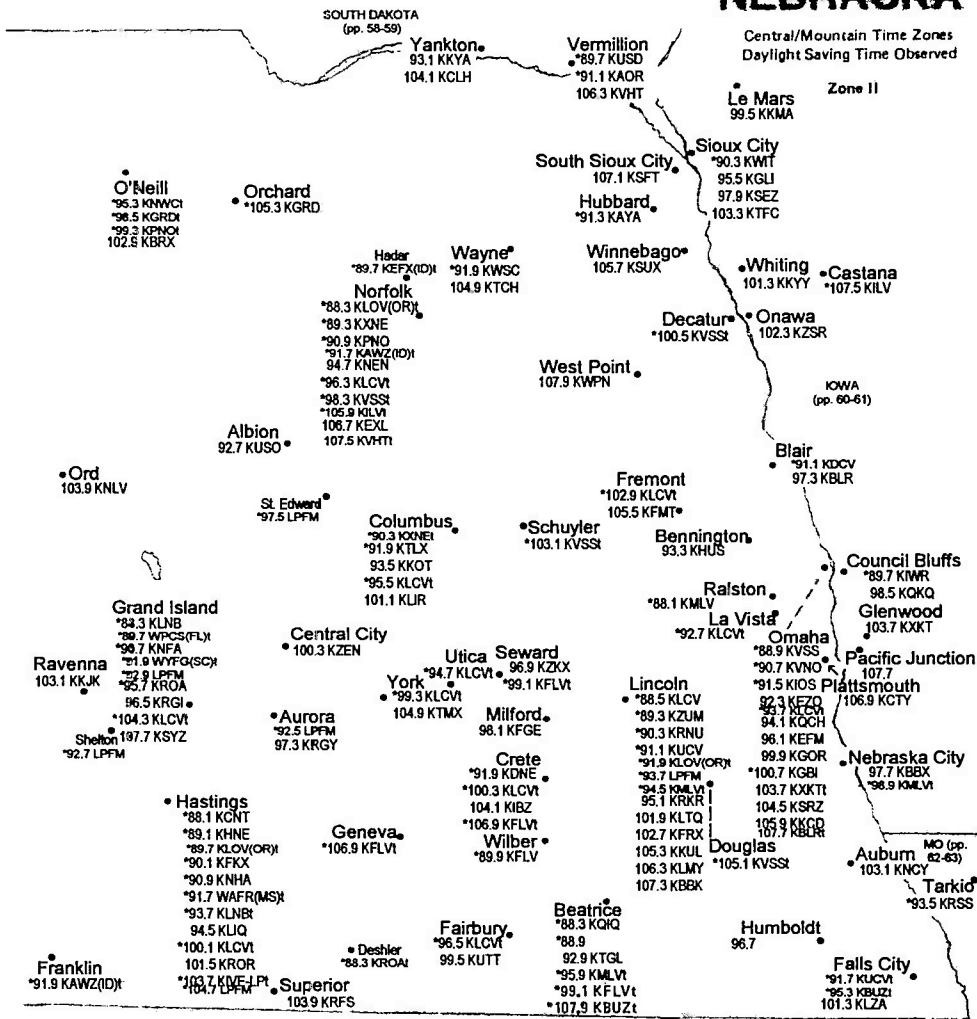

NEBRASKA

Central/Mountain Time Zones
Daylight Saving Time Observed

Zone II

SOUTH DAKOTA
(pp. 58-59)

IOWA
(pp. 60-61)

MO
(pp. 62-63)

O'Neill
*95.3 KNWCI
*96.5 KGRDI
*99.3 KPNDI
102.5 KBRX

Orchard
*105.3 KGRD

Hadar
*89.7 KEFX(DI)

Wayne
*91.9 KWSC
104.9 KTCH

Vermillion
*89.7 KUSD
*91.1 KAOR
106.3 KVHT

Le Mars
99.5 KKMA

South Sioux City
107.1 KSFT
Hubbard
*91.3 KAYA

Sioux City
*90.3 KWIJ
95.5 KGLI
97.9 KSEZ
103.3 KTFC

Norfolk
*88.3 KLOV(OR)
*89.3 KXNE
*90.9 KPNDI
*91.7 KAWZ(DI)
94.7 KNEN
*96.3 KLCVt
*98.3 KVSSi
*105.9 KILVI
106.7 KEXL
107.5 KVHTt

Winnebago
105.7 KSUX

Whiting
101.3 KKYY

Castana
*107.5 KILV

Decatur
*100.5 KVSSi

Onawa
102.3 KZSR

West Point
107.9 KWPN

Ord
103.9 KNLV

Albion
92.7 KUSO

St. Edward
*97.5 LPFM

Columbus
*90.3 KJNEt
*91.9 KTLX
93.5 KKOT
*95.5 KLCVt
101.1 KUR

Fremont
*102.9 KLCVt
105.5 KFMT

Blair
*91.1 KDCV
97.3 KBLR

Bennington
93.3 KHUS

Council Bluffs
*89.7 KIMR
98.5 KOKQ
Glenwood
103.7 KXKT

Grand Island
*84.3 KLNB
*89.7 WPCS(FL)
*96.7 KNFA
*91.9 WYFQ(SC)
*97.9 LPFM
*95.7 KROA
96.5 KRGI
*104.3 KLCVt
197.7 KSYZ

Central City
*100.3 KZEN

York
*89.3 KLCVt
104.9 KTMX

Utica
*94.7 KLCVt
96.9 KZXX
*89.1 KFLVt

Ralston
*88.1 KMLV
La Vista
*92.7 KLCVt

Omaha
*88.9 KVSS
*90.7 KVNO
107.7
*91.5 KIOS

Ravenna
103.1 KKJK
Shelton
*92.7 LPFM

Geneva
*106.9 KFLVI

Lincoln
*88.5 KLCV
*89.3 KZUM
*90.3 KRNU
*91.1 KUCV
*91.9 KLOV(OR)
*93.7 LPFM
*94.5 KMLVt
95.1 KRKR
101.9 KLTQ
102.7 KFRX
105.3 KKUL
106.3 KLMJ
107.3 KBBK

Pacific Junction
107.7
Plattsmouth
106.9 KCTY
Nebraska City
97.7 KBEX
*96.9 KMLVI

Franklin
*91.9 KAWZ(DI)

Superior
103.9 KRFS

Deshler
*88.3 KROA

Fairbury
*96.5 KLCVt
99.5 KUTT

Beatrice
*88.3 KQIQ
*88.9
92.9 KTGL
*95.9 KMLVt
*99.1 KFLVt
*107.9 KBUZt

Humboldt
96.7

Auburn
103.1 KNOY
Tarkio
*93.5 KRSS

Marysville
95.5 KNDY

Seneca
92.1 KMZA

Hiawatha
103.9 KNZA

Belleville
92.1 KREP