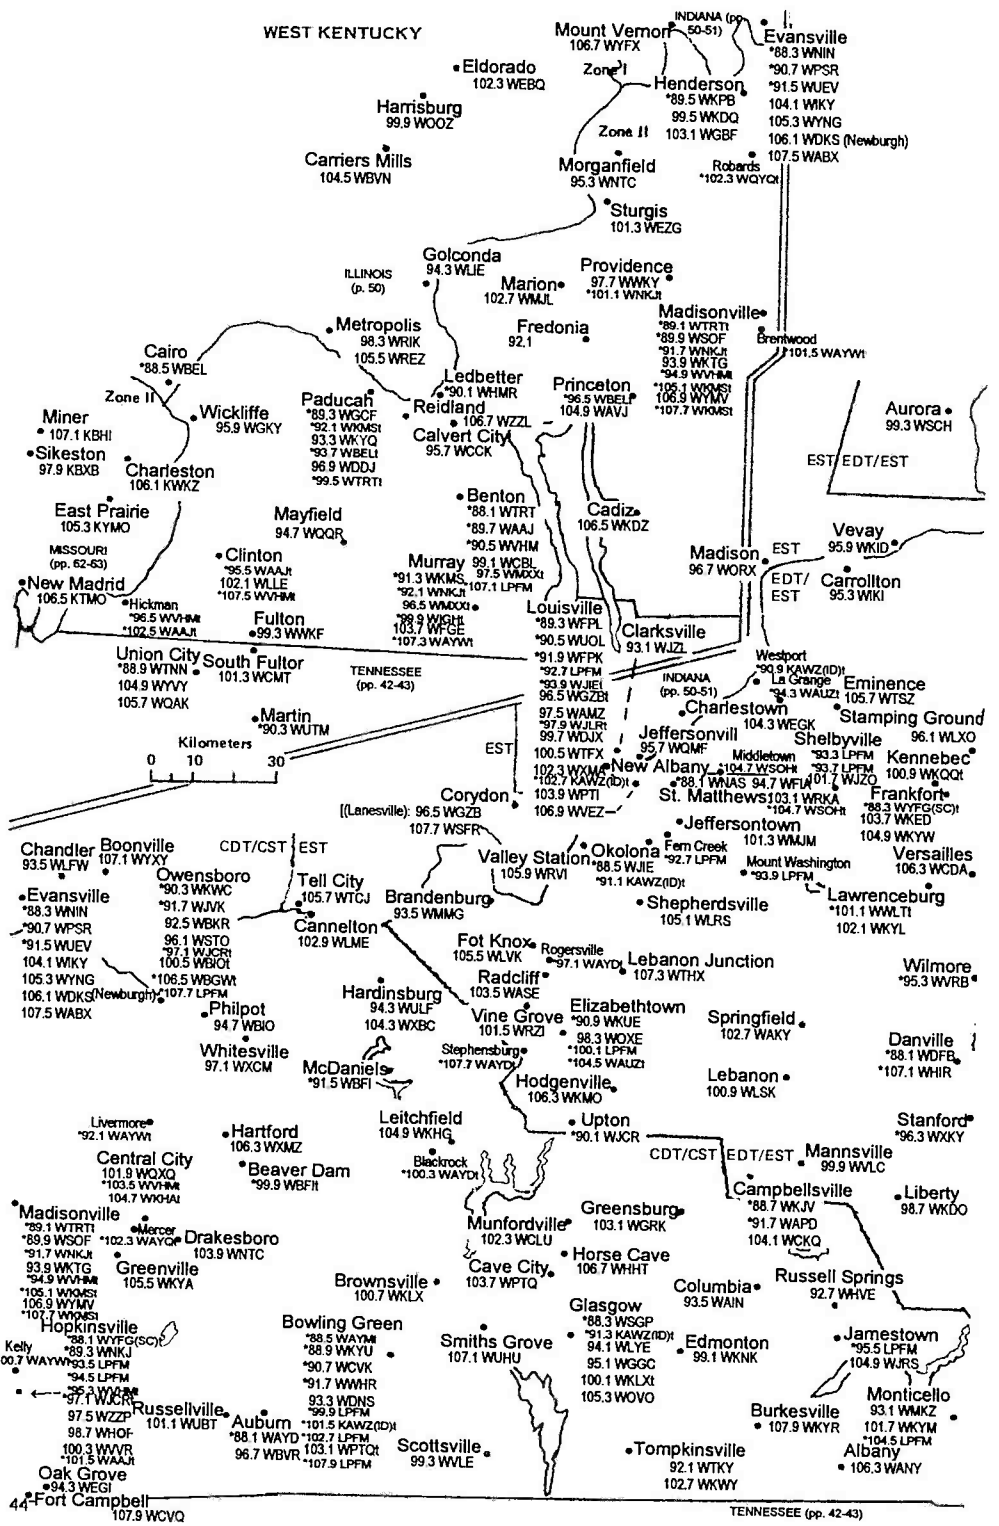

Gulf of Mexico

See South MS Map

Lucedale
*93.3 WJZD
106.9 WRBE

Gulf of Mexico

LOUISIANA

Zone II

ARKANSAS

WEST KENTUCKY