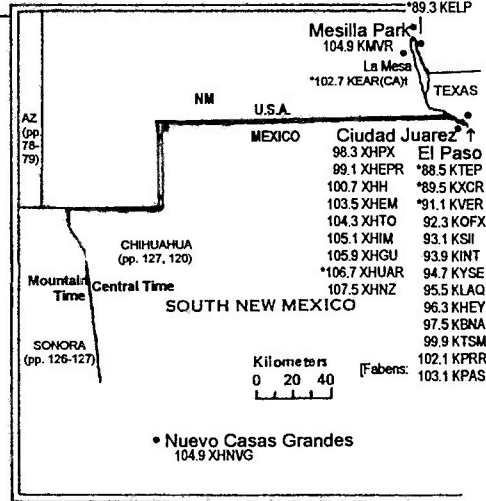

Des Moines

- *106.1 KENW

•Springer

- *99.5 LPFM
- *107.9 LPFM

• Wagon Mound

- *92.1 KENW

Roy

- *104.9 KENW

Clayton

- *91.3 WAFR(MS)
- *93.5 KENW
- *94.7 LPFM

Conchas

- *88.3 KENW
- 102.3 KRST
- 105.5 KMGAI

Tucumcari

Montoya

- *90.7 KENW
- *105.1 KFLQ

•Clovis

- *88.1 KLYT
- *88.5 KLOV(OR)
- *88.9 WPCS(FL)

•San Jon

- *106.9 LPFM

•Santa Rosa

- *91.9 KNLR
- *93.7 KFLQ
- *94.5 KLYT
- *95.3 KFLQ
- 95.9 KIVA
- *103.1 LPFM
- *106.1 LPFM
- 107.1 KBAC

Quay

- *91.3 KENW

•90.3 KELU

- *91.1 KAOQ
- *91.7 KCZO
- *98.5 KLYT
- 99.1 KCLV
- 99.9 KTOM
- 101.5 KRMQ
- 102.3 KYCY
- *104.1 LPFM
- *105.5 KAOQ
- *105.9 LPFM
- 107.5 KSMX
- *107.9 KAOQ

•Vaughn

- *106.9 LPFM

Fort Sumner

- *91.7 KENW
- *104.1 LPFM

Texico

- 96.5

TEXAS
(pp. 74-75)

Mountain Time Zone. Daylight Saving Time observed

Cannon Air Force Base

- *90.7 KKCJ

Farwell

- 92.3 KJN
- 98.3 KICA

Portales

•Muleshoe

- 103.1 KMUL

Roswell

- *89.1 KRSR
- *89.5 KLOV(OR)
- *90.1 KRLL
- *90.5 KAWZ(ID)
- *91.1 KMTH
- *92.5 (91.3 Lovington)
- *94.5 KAWT
- 94.9 KBIM
- 97.1 KBCQ
- *97.9 KLYT
- *98.1 KLYT
- *99.5 KWFL
- 100.5 KSFX
- *101.7 LPFM (seeks 107.5)
- 103.1 KBZU
- 104.7 KMOU
- 106.5 KEND

Tatum

- 107.1 KTUM

•Plains

- *90.3 KPHS

Artesia

Maljamar

- *98.7 KMTH
- 105.1 KMMW

Lovington

- *100.1 LPFM
- 101.7 KLEA

Hobbs

- *88.3 WPCS(FL)
- *90.1 KLYT
- *91.5 WAFR(MS)
- 94.1 KZOR
- 95.7 KPER
- 96.5 KLMA
- *98.3 KLWV
- 102.9 KIXN
- *104.7 KLYT
- *105.9 LPFM

Carlsbad

- *89.3 KLWV
- *90.9 KLYT
- 92.1 KATK
- *93.7 KLOV(OR)
- *96.3 (new 91.7 Lovington)
- *101.3 LPFM
- *102.5 LPFM
- 104.1 KCDY
- 106.1 KPZE

Eunice

- *94.5 KENW
- 100.9 KEJL

Jal

- 103.7 KPZA

Kemit

- *105.7 KERB

Mesquite

- *89.3 KELP

Mesilla Park

- 104.9 KMVR

La Mesa

- *102.7 KEAR(CAY)

NM U.S.A.

MEXICO

CHIHUAHUA
(pp. 127, 120)

Mountain Time

Central Time

SOUTH NEW MEXICO

Kilometers

0 20 40

[Fabsens: 102.1 KPRR

103.1 KPAS

• Nuevo Casas Grandes

- 104.9 XHNWG

Zone II

Kilometers

0 20 40