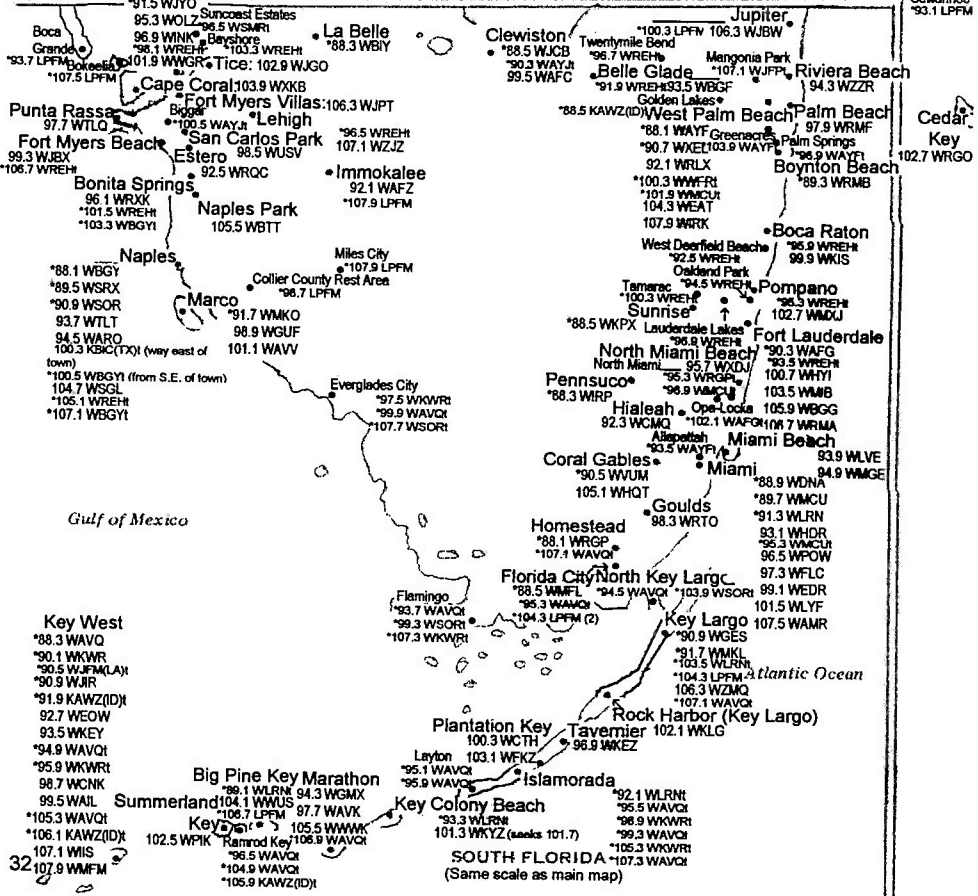

(Same scale as main map)

Middleton*
100.7 WYDL

TENNESSEE (pp. 42-43)

MISSISSIPPI

Zone II

Central Time Zone
Daylight Saving Time observed

Corinth*
94.3 WXRZ
95.3 WADI

Glen
*97.1 LPFM