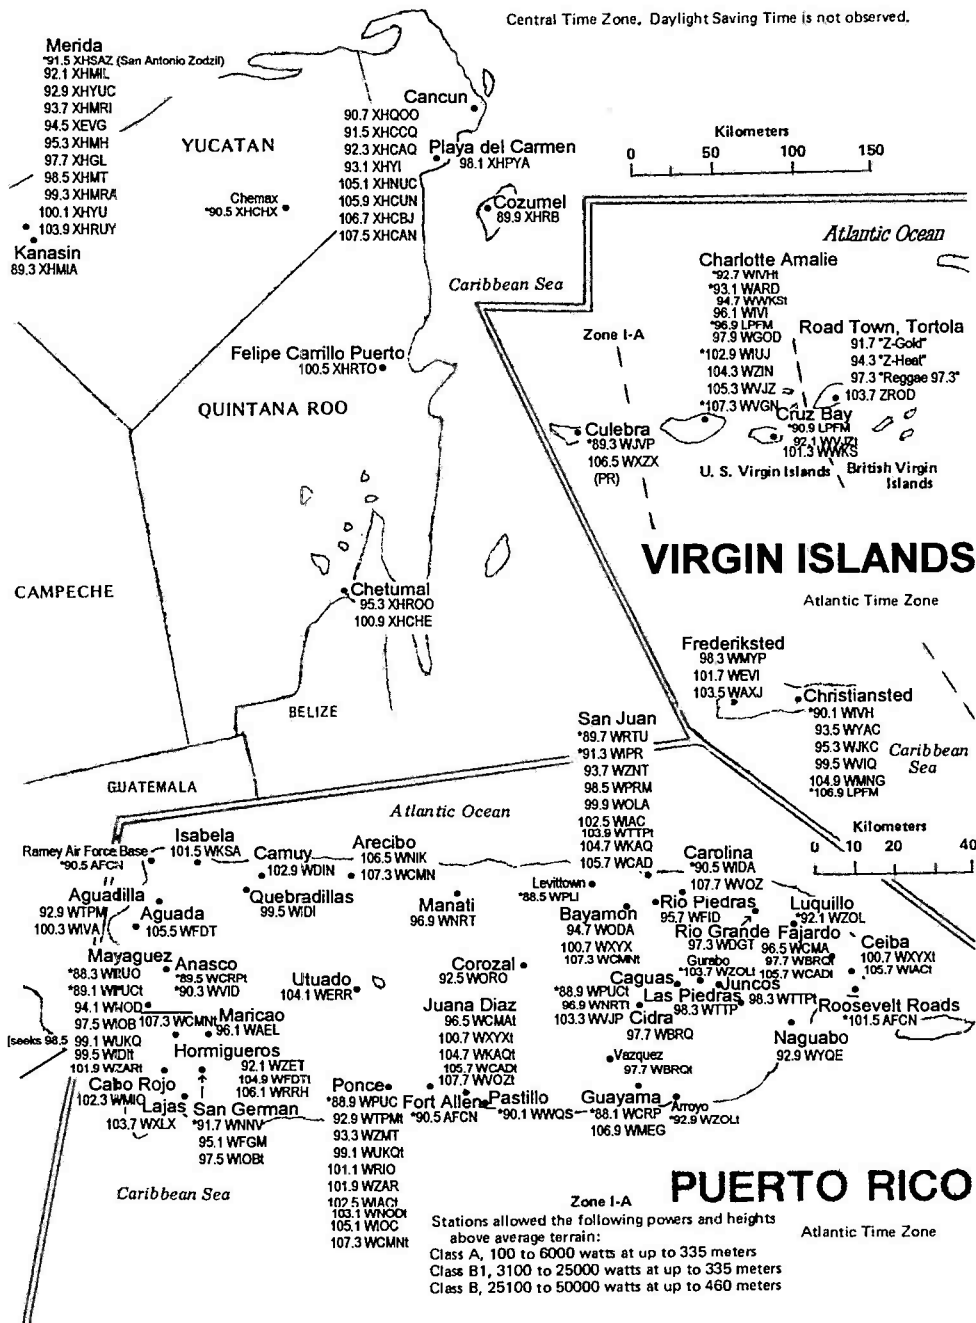

MEXICO

[East Mexico—the remainder of Mexico is on the preceding and following plates]

Central Time Zone. Daylight Saving Time is not observed.