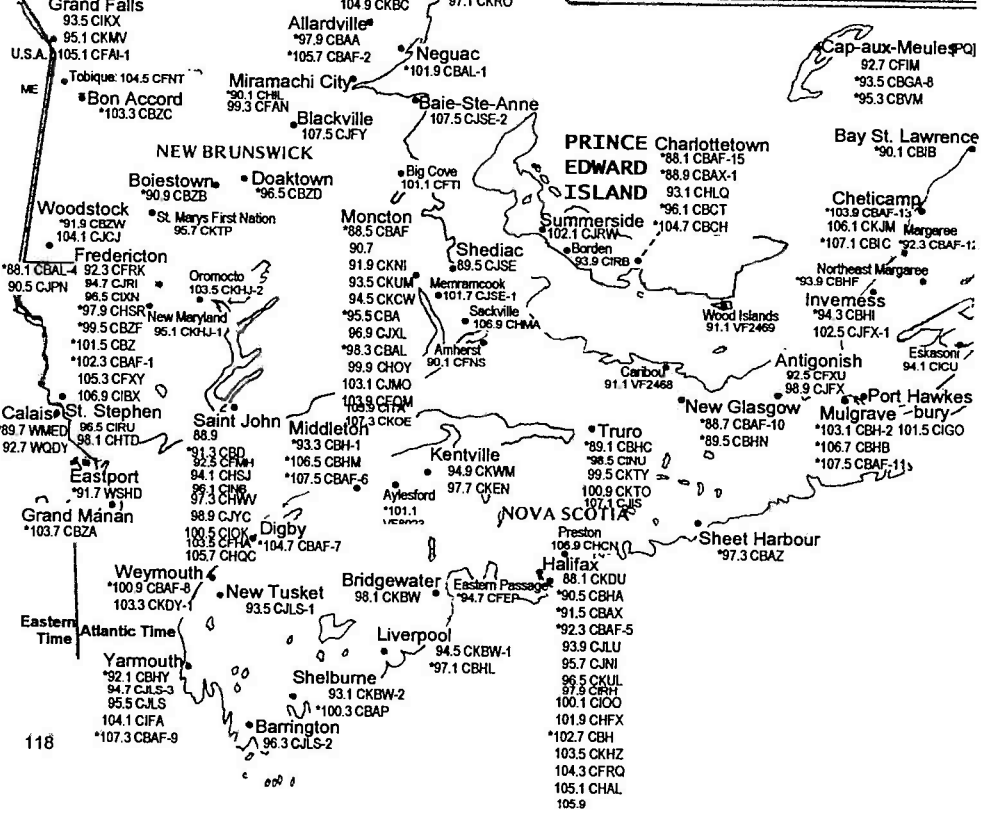

Central/Eastern Time zones. Daylight Saving Time observed.

QUEBEC

WEST NEW BRUNSWICK

LABRADOR (PART OF NEWFOUNDLAND)

NEW BRUNSWICK NEWFOUNDLAND AND LABRADOR NOVA SCOTIA PRINCE EDWARD ISLAND

- Sydney 94.9 CKPE
- *95.9 CBAF-14
- 5 99.9 C.IJ
- *105.1 CBI