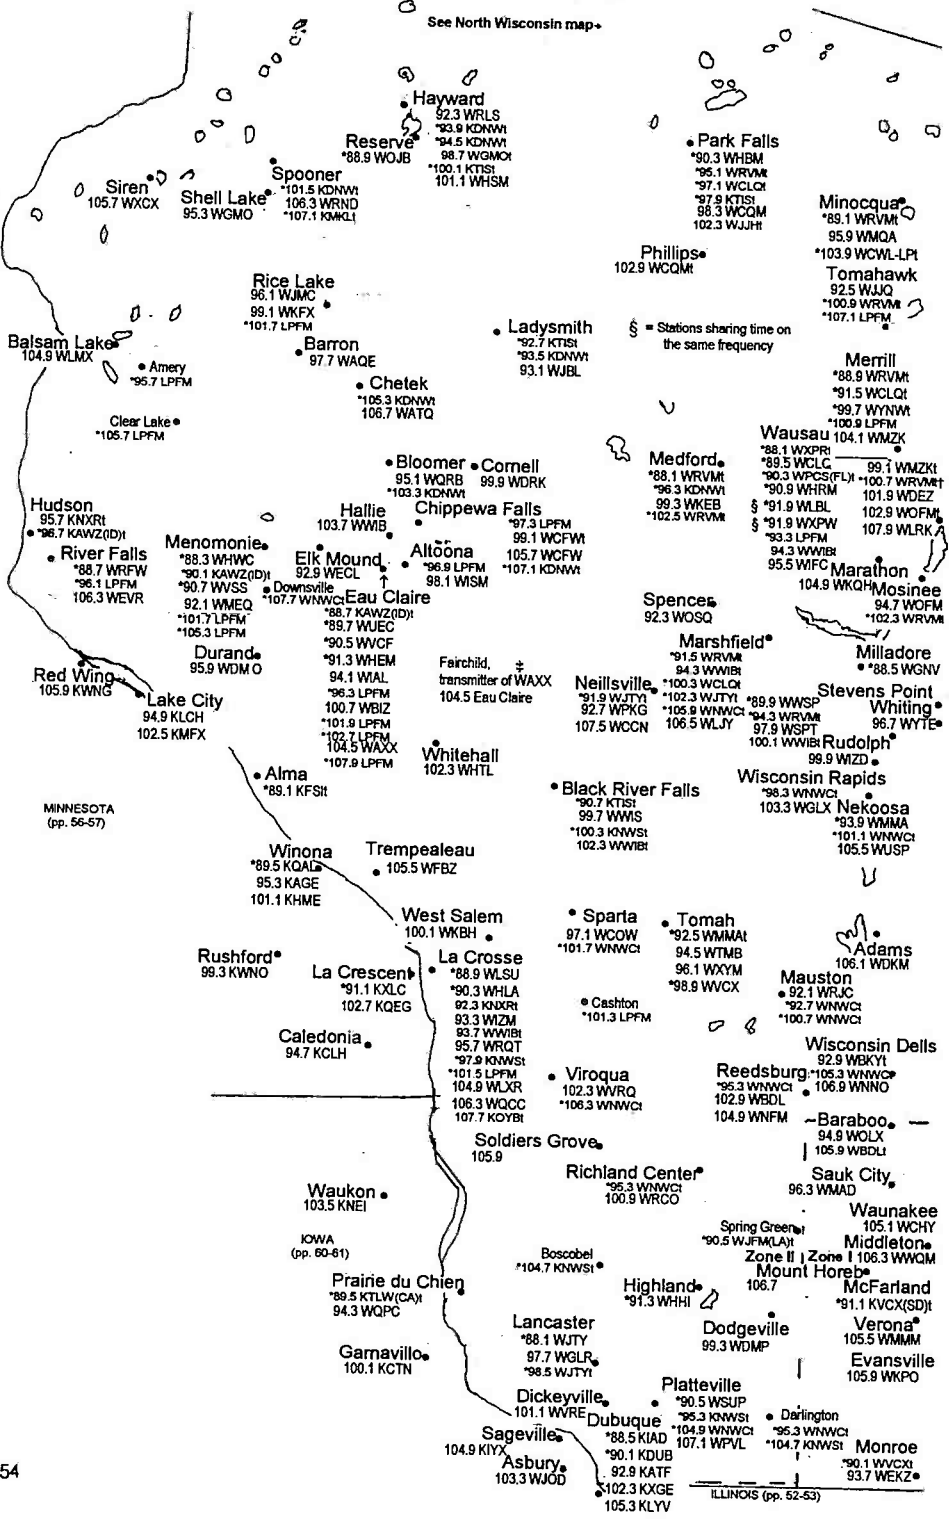

See North Wisconsin map

$ = Stations sharing time on the same frequency

MINNESOTA (pp. 56-57)

ILLINOIS (pp. 52-53)