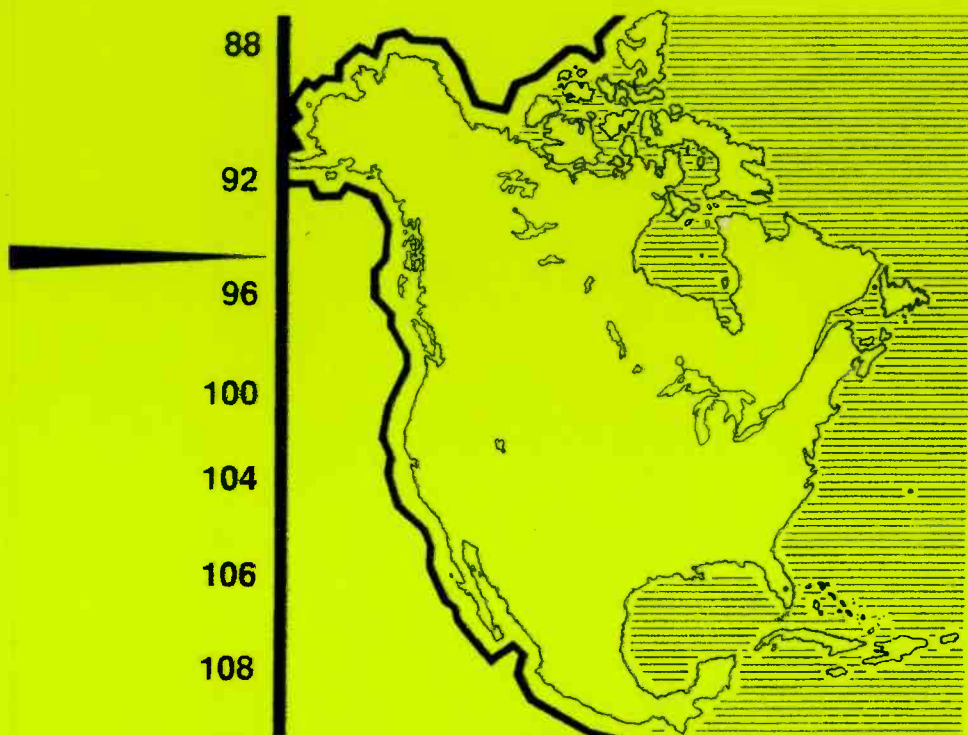

20th Edition

FM ATLAS

By Bruce F. Elving

*A guide for travelers,
hi-fi listeners, media people
and hobbyists*