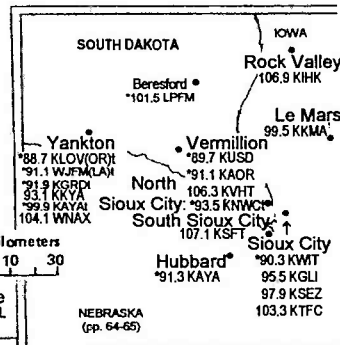

NORTH DAKOTA SOUTH DAKOTA

Central/Mountain Time Zones
Daylight Saving Time Observed

Zone II

NEBRASKA (pp. 64-65)
SOUTHEAST SOUTH DAKOTA