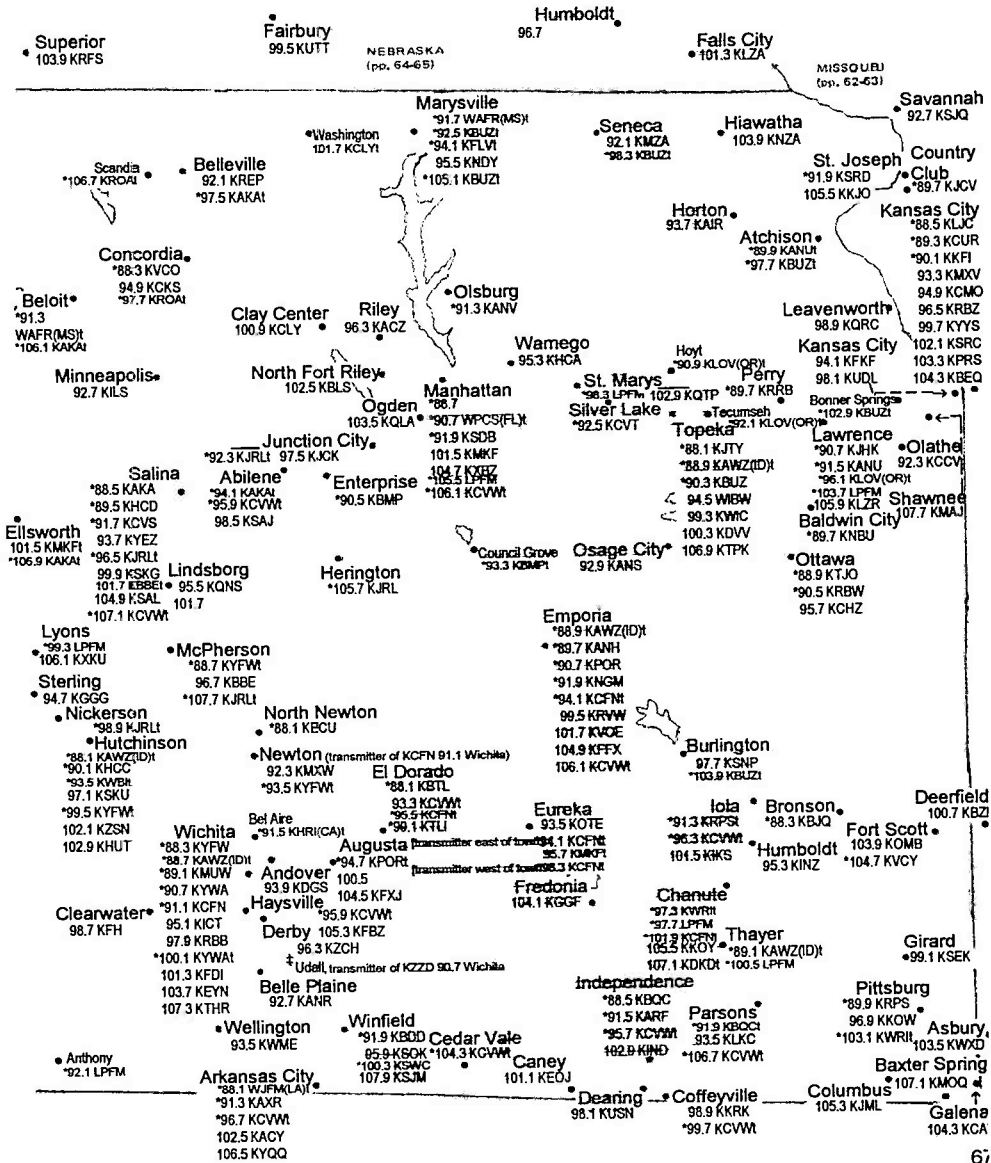

KANSAS

Zone 11

Central/Mountain Time Zones. Daylight Saving time observed.