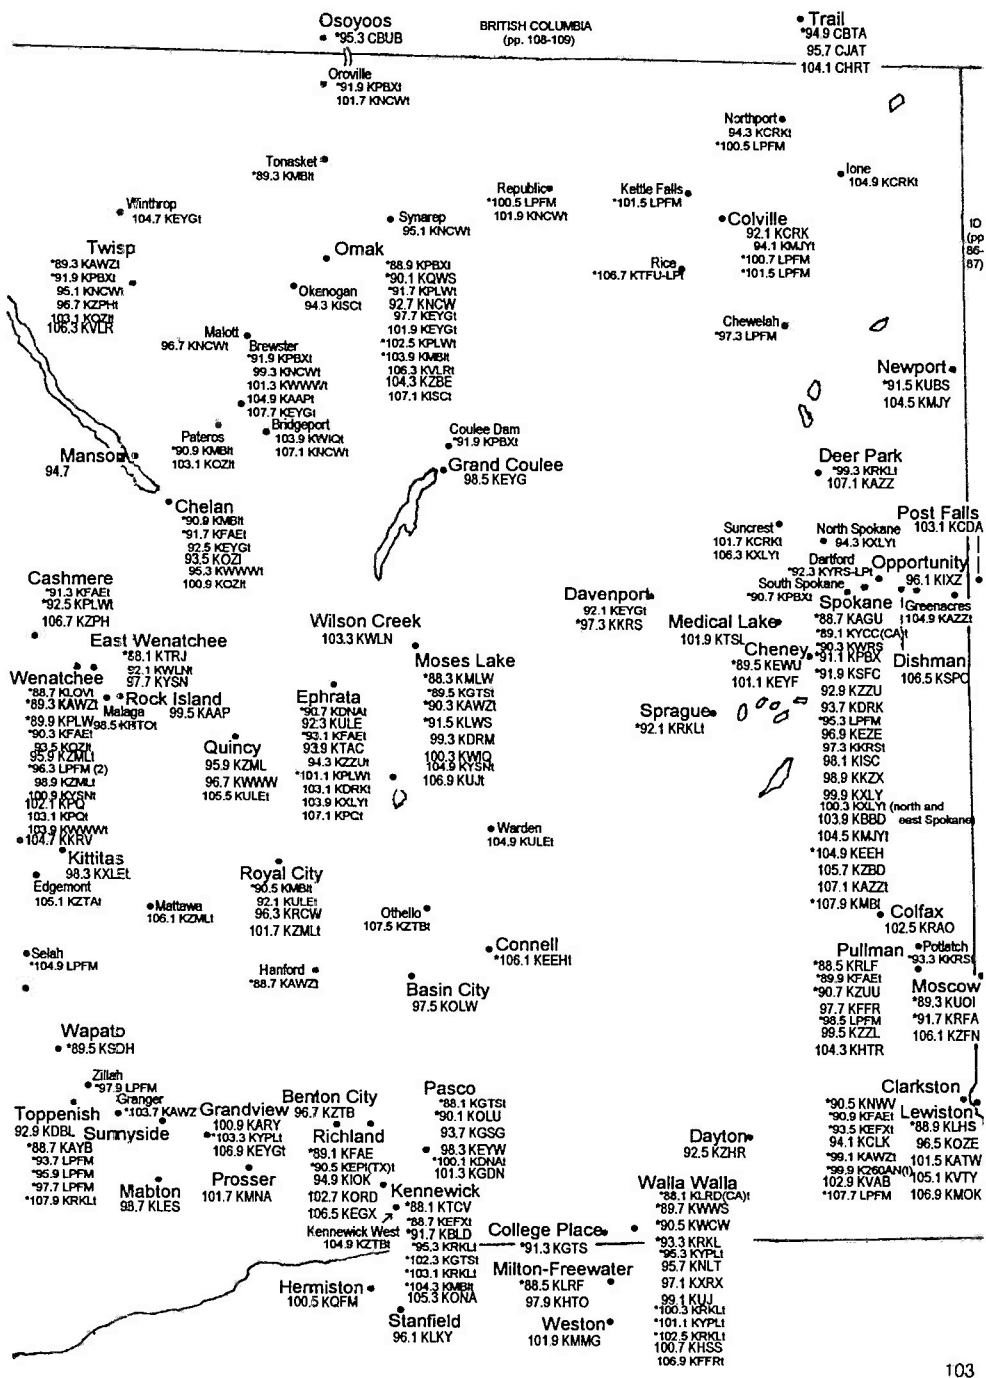

WASHINGTON

Pacific Time Zone/Daylight Saving Time
observed Zone II

ID
(pp
86-
87)