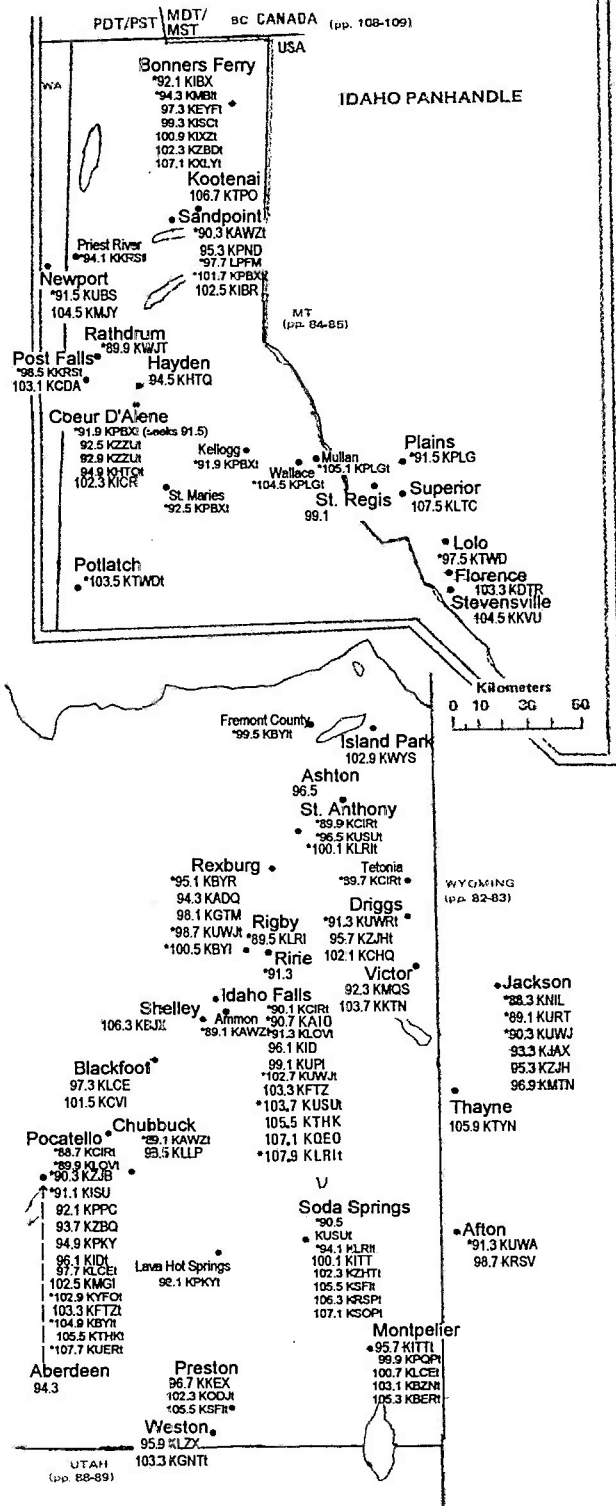

ND → (pp. 58-59)

SD → (pp. 58-59)

IDAHO

Mountain/Pacific Time Zones. Daylight Saving observed.

Zone II

Denio*
92.1 KWNAT
95.1 KUNRI

McDermitt*
100.1 KJOTI
106.3 KRVB

Orovida
91.7 KNBS
95.9 KWNAT
97.7 KRVB
103.1 KZMG