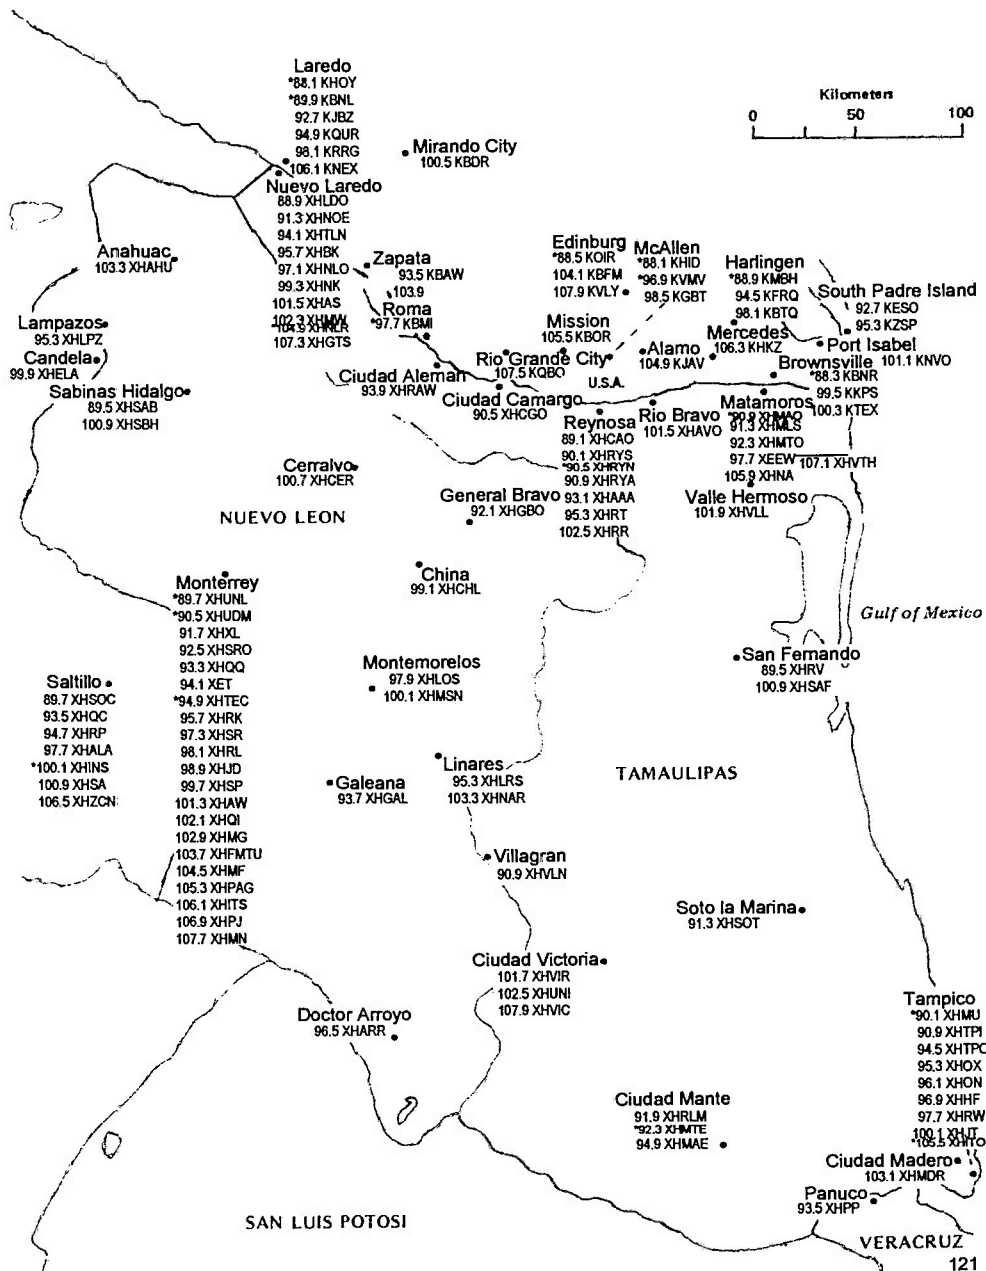

MEXICO

[Northeast Mexico—the remainder of Mexico is on the following three plates]

Central Time Zone. Daylight Saving Time is not observed.