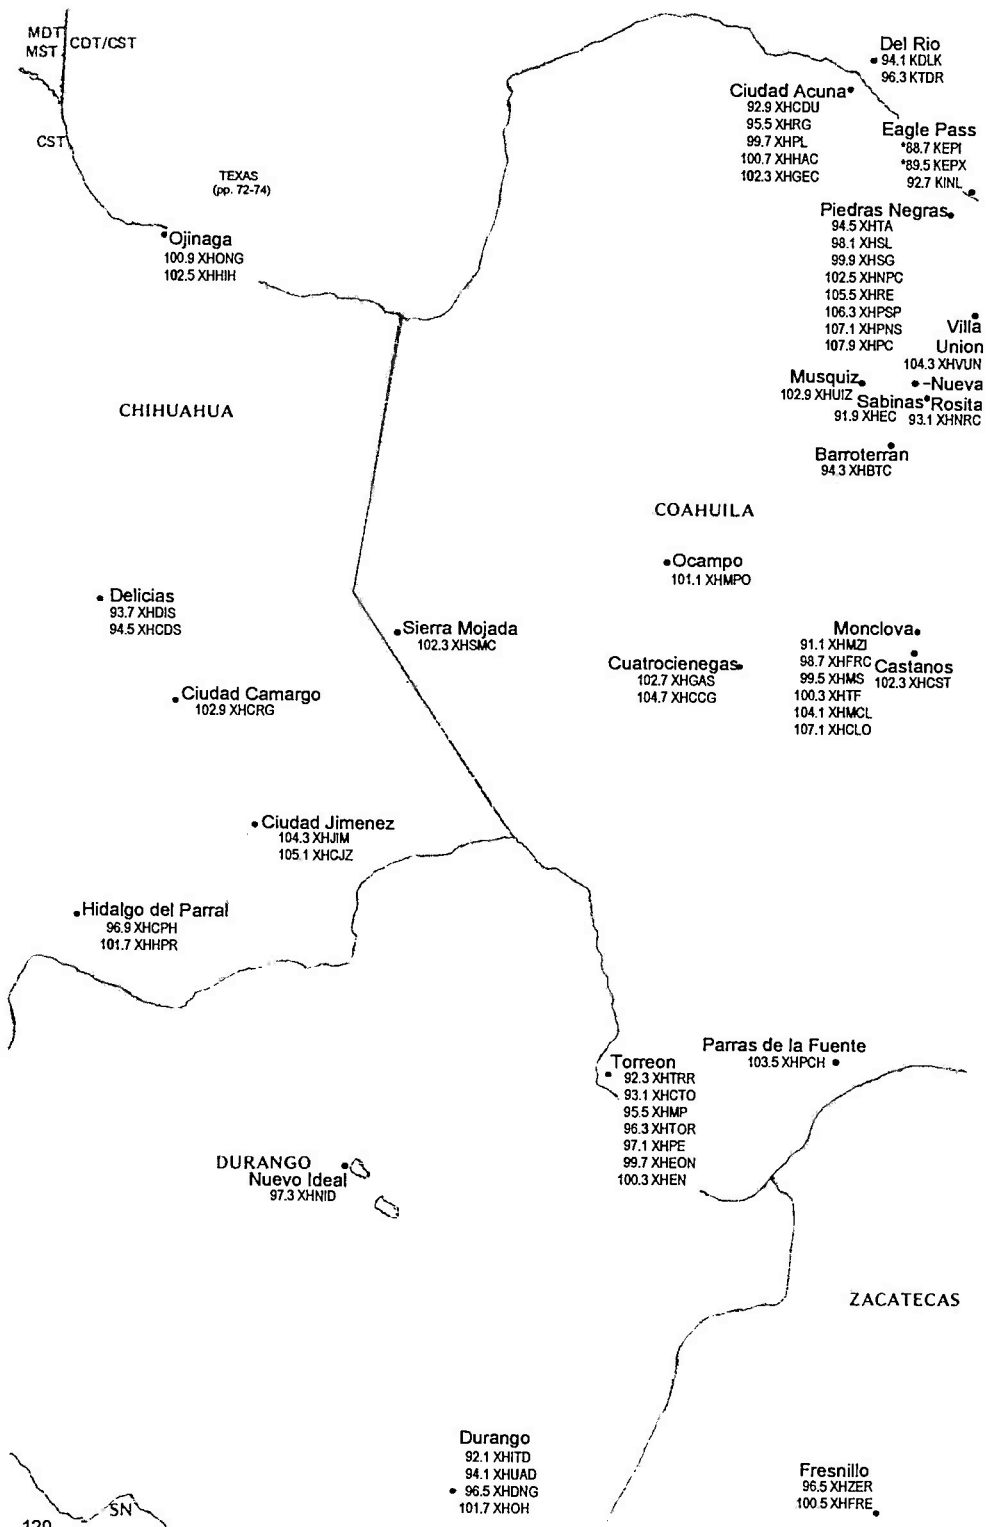

Central/Eastern Time zones. Daylight Saving Time observed.

QUEBEC

WEST NEW BRUNSWICK

LABRADOR (PART OF NEWFOUNDLAND)

NEW BRUNSWICK NEWFOUNDLAND AND LABRADOR NOVA SCOTIA PRINCE EDWARD ISLAND

- Sydney 94.9 CKPE
- *95.9 CBAF-14
- 5 99.9 C.IJ
- *105.1 CBI