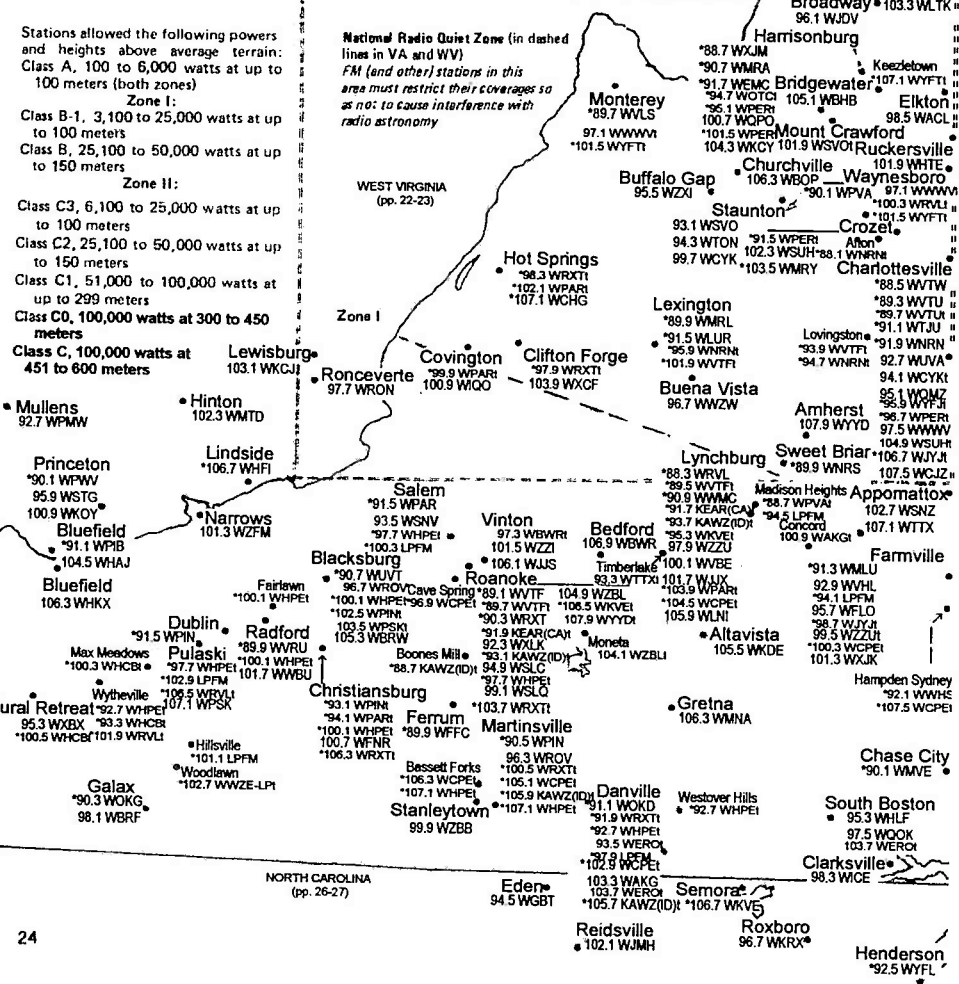

Stations allowed the following powers and heights above average terrain:
Class A, 100 to 6,000 watts at up to 100 meters (both zones)
Zone I:
Class B-1, 3,100 to 25,000 watts at up to 100 meters
Class B, 25,100 to 50,000 watts at up to 150 meters
Zone II:
Class C3, 6,100 to 25,000 watts at up to 100 meters
Class C2, 25,100 to 50,000 watts at up to 150 meters
Class C1, 51,000 to 100,000 watts at up to 299 meters
Class C0, 100,000 watts at 300 to 450 meters
Class C, 100,000 watts at 451 to 600 meters

National Radio Quiet Zone (in dashed lines in VA and WV)
FM (and other) stations in this area must restrict their coverages so as not to cause interference with radio astronomy