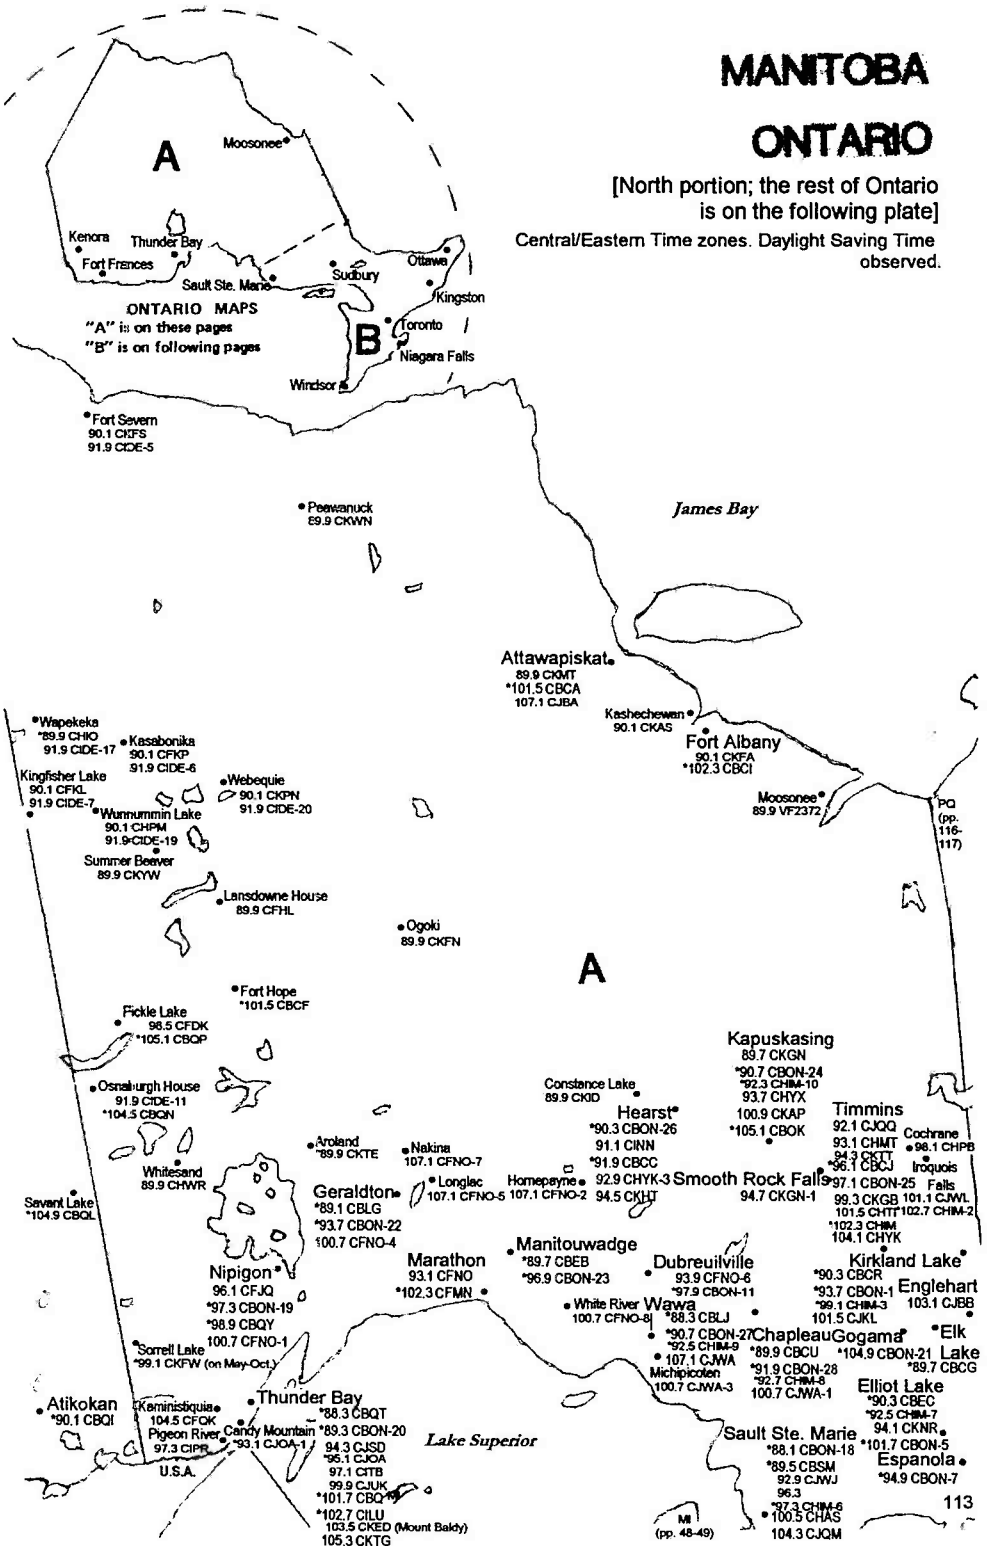

Central/Eastern Time zones. Daylight Saving Time observed.

QUEBEC

WEST NEW BRUNSWICK

LABRADOR (PART OF NEWFOUNDLAND)

NEW BRUNSWICK NEWFOUNDLAND AND LABRADOR NOVA SCOTIA PRINCE EDWARD ISLAND

- Sydney 94.9 CKPE
- *95.9 CBAF-14
- 5 99.9 C.IJ
- *105.1 CBI