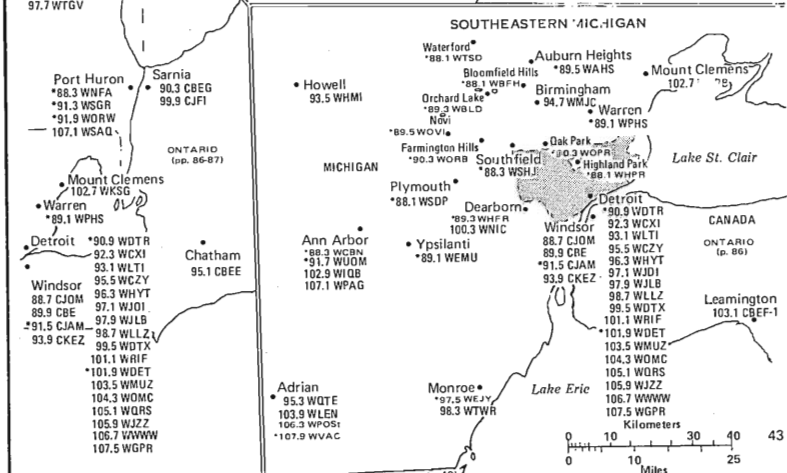

NORTHWEST INDIANA AND CHICAGO PORTION OF NORTH-EAST ILLINOIS

INDIANA
 Eastern/Central Time Zones
 Daylight Saving Time observed,
 except for much of the Eastern
 Time Zone part of Indiana (see
 map for areas that do or do not
 observe Daylight Saving Time)