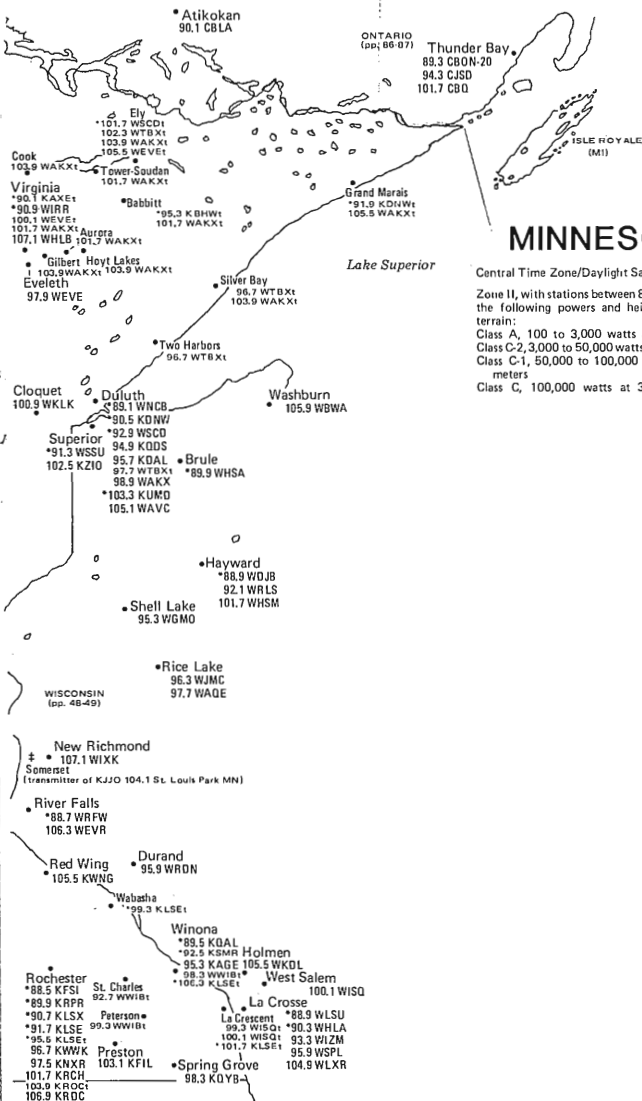

Class B, 25,000 to 50,000 watts at up to 153 meters

CANADA

CDT/ CST EDT/ EST

MINNESOTA

Central Time Zone/Daylight Saving Time Observed

Zone II, with stations between 88-108 MHz allowed the following powers and heights above average terrain: