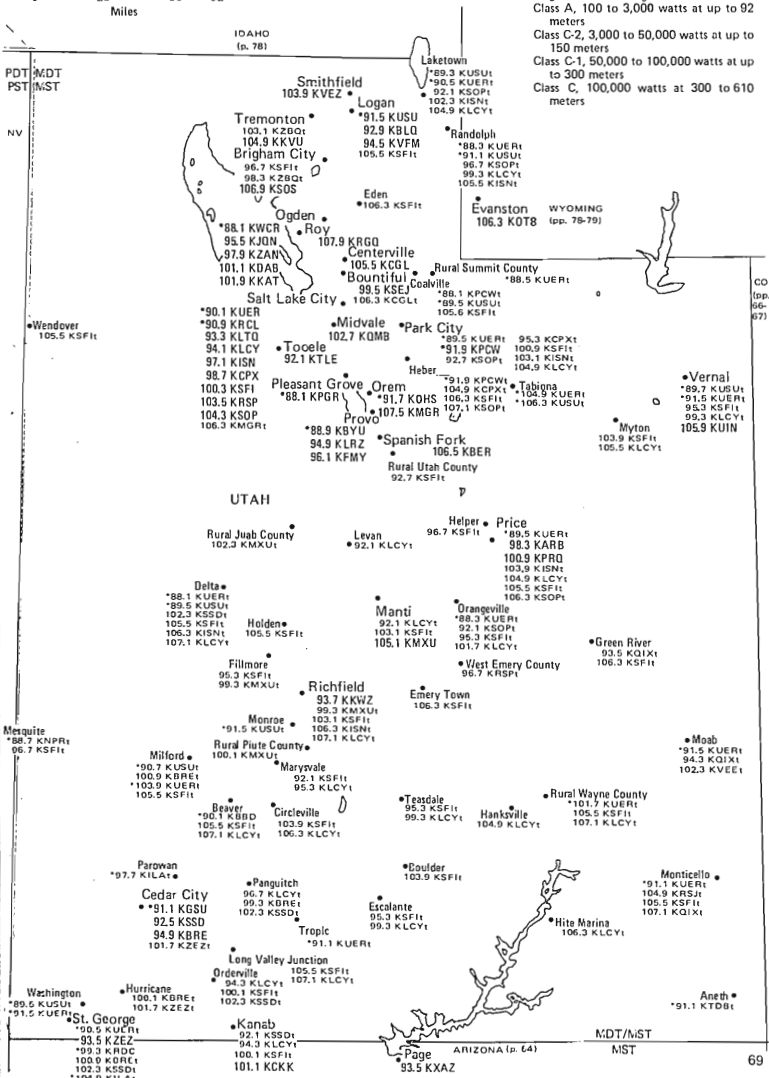

NEVADA • UTAH

Mountain/Pacific Time Zones; Daylight Saving Time Observed

Utah Map:

Zone II, with stations between 88-108 MHz allowed the following powers and heights above average terrain:

- Class A, 100 to 3,000 watts at up to 92 meters
- Class C-2, 3,000 to 50,000 watts at up to 150 meters
- Class C-1, 50,000 to 100,000 watts at up to 300 meters
- Class C, 100,000 watts at 300 to 610 meters