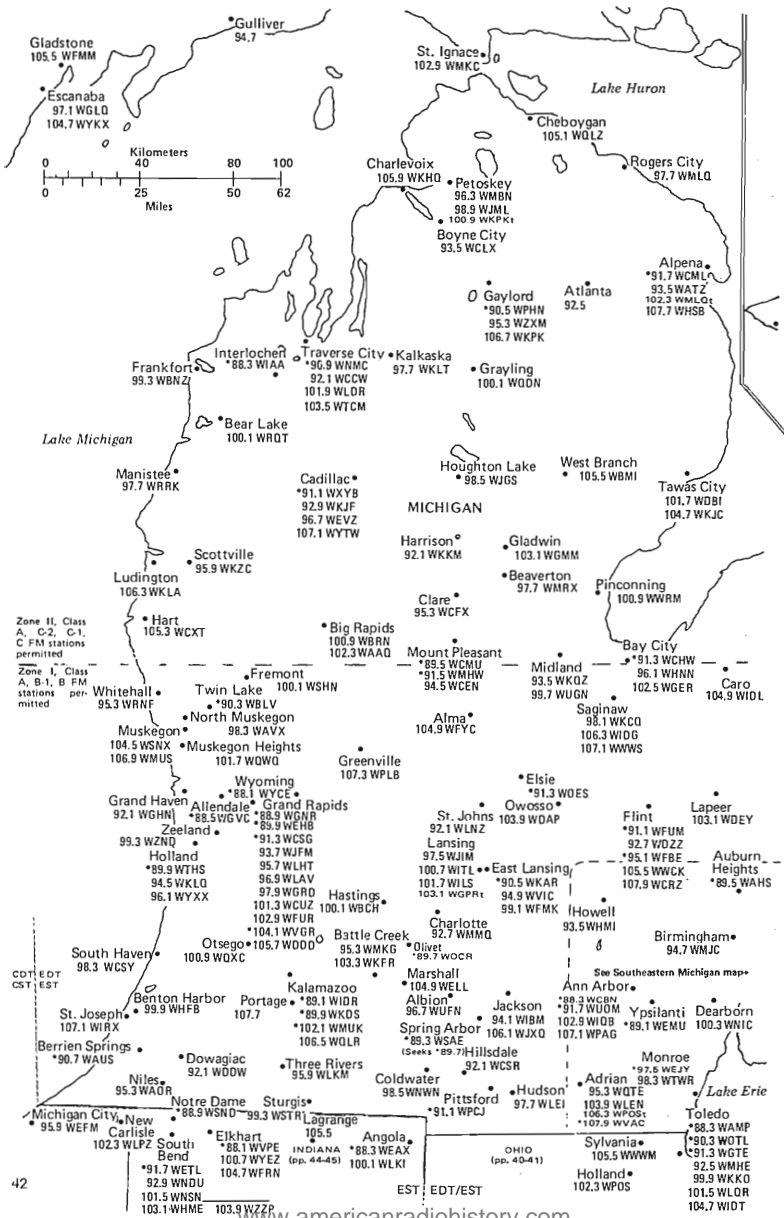

KENTUCKY TENNESSEE

Eastern/Central Time Zones
Daylight Saving Time Observed

• Indicates stations sharing time on the same frequency

EST EDT/EST

OHIO

Eastern Time Zone/
Daylight Saving Time Observed

Zone I, with stations between 88-108 MHz allowed the following powers and heights above average terrain: Class A, 100 to 3,000 watts at up to 92 meters Class B-1, 3,000 to 25,000 watts at up to 100 meters Class B, 25,000 to 50,000 watts at up to 153 meters