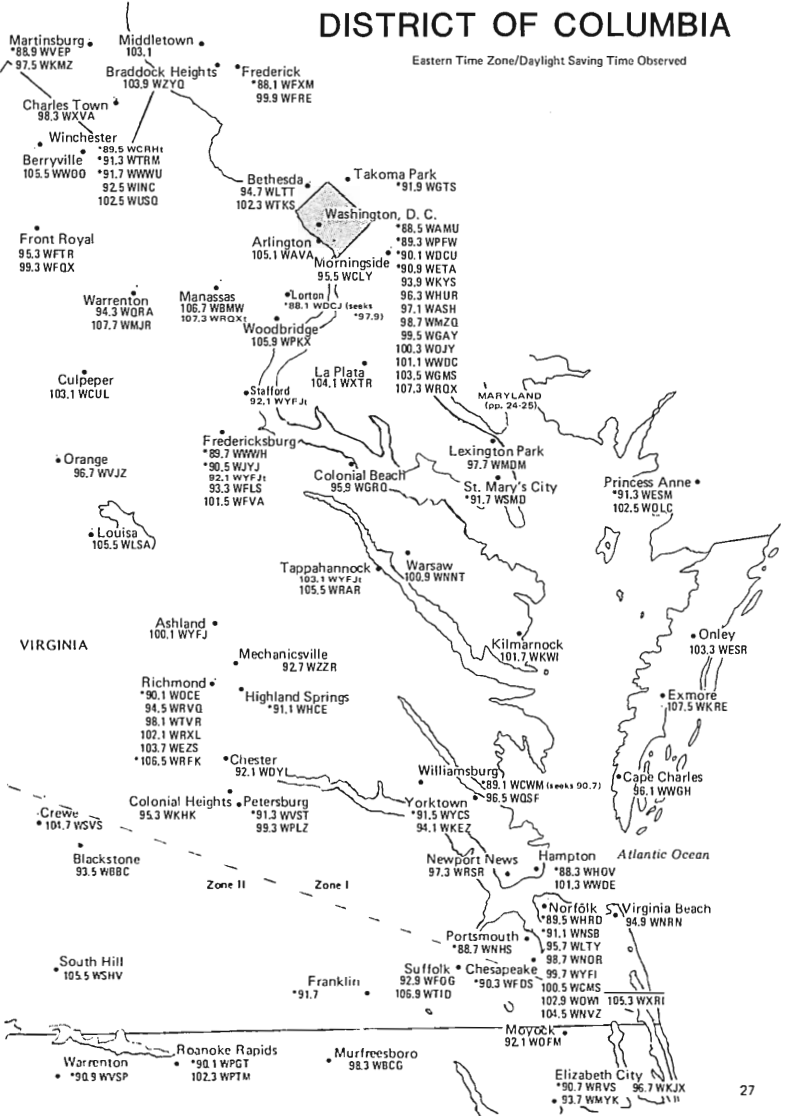

VIRGINIA DISTRICT OF COLUMBIA

Eastern Time Zone/Daylight Saving Time Observed