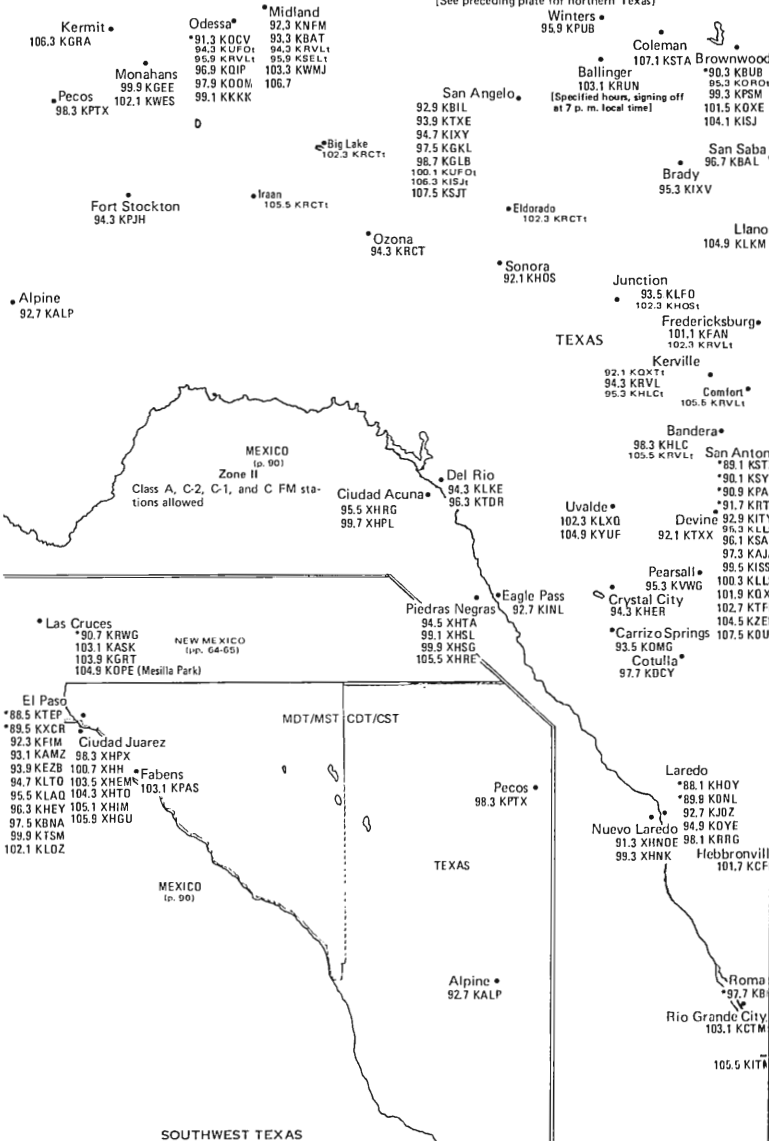

[See next plate for southern Texas]

OKLAHOMA TEXAS (Northern Portion)

Central Time Zone
Daylight Saving Time Observed

TEXAS (Southern Portion)

Central/Mountain Time Zones
Daylight Saving Time Observed

ARIZONA • NEW MEXICO