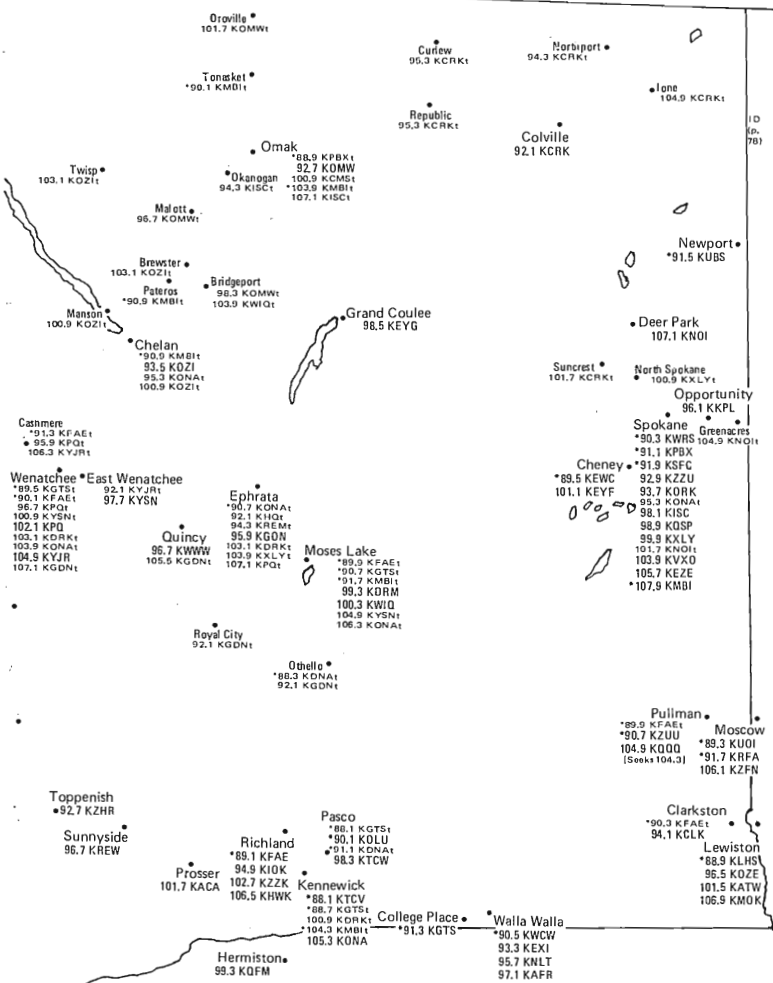

WASHINGTON

Pacific Time Zone/Daylight Saving Time Observed

Osoyoos
•95.3 CBUB

BRITISH COLUMBIA
(pp. 82-83)

•Trail
94.9 COTA

ID
(p. 78)