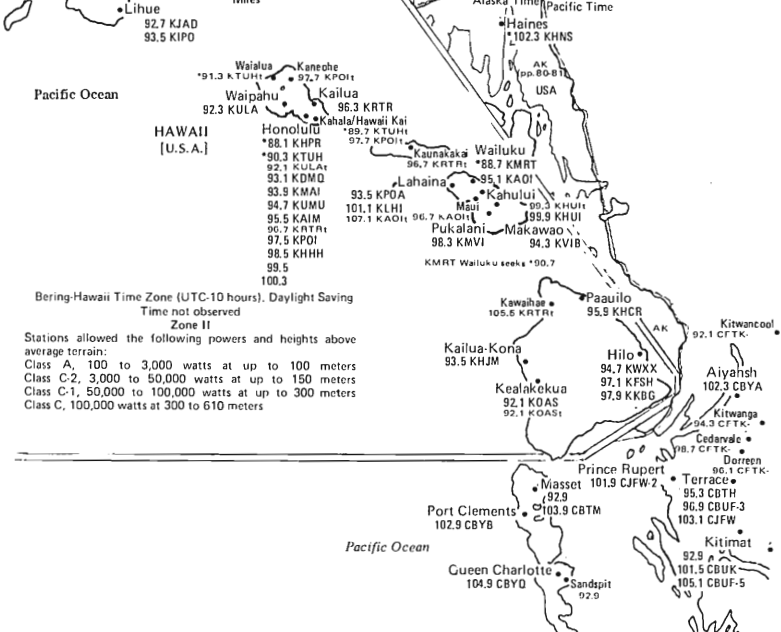

•Cheyenne
*89.5 KWBH
97.9 KFBO
100.7 KKAZ
*106.3 KLEN

•Terrytown
103.9 KCAH

•Scottsbluff
92.9 KMOR
94.1 KNEB

•Pine Bluffs
96.7 KERMI
(pp. 66-67)

HAWAII

Bering-Hawaii Time Zone (UTC-10 hours). Daylight Saving Time not observed
Zone II