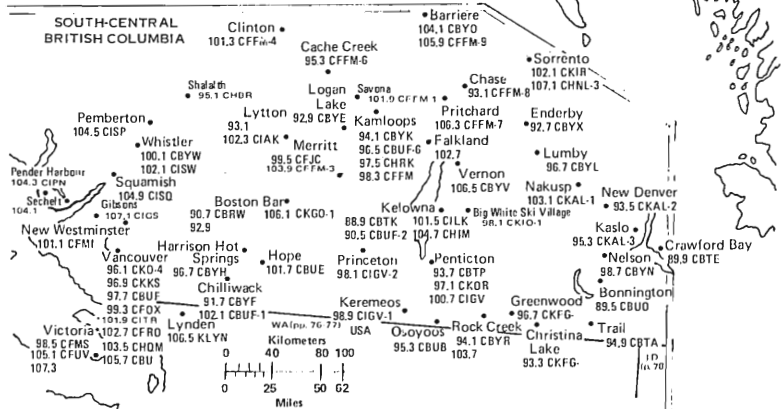

SOUTH-CENTRAL BRITISH COLUMBIA