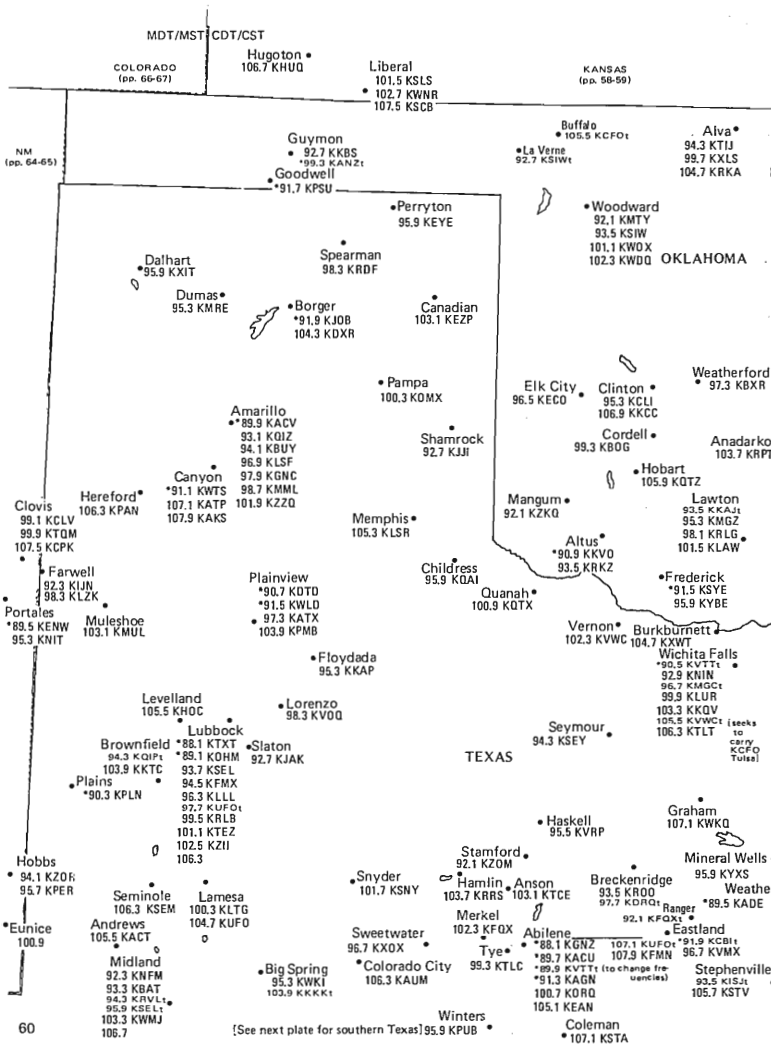

[See next plate for southern Texas]

OKLAHOMA TEXAS (Northern Portion)

Central Time Zone
Daylight Saving Time Observed

TEXAS (Southern Portion)

Central/Mountain Time Zones
Daylight Saving Time Observed

ARIZONA • NEW MEXICO