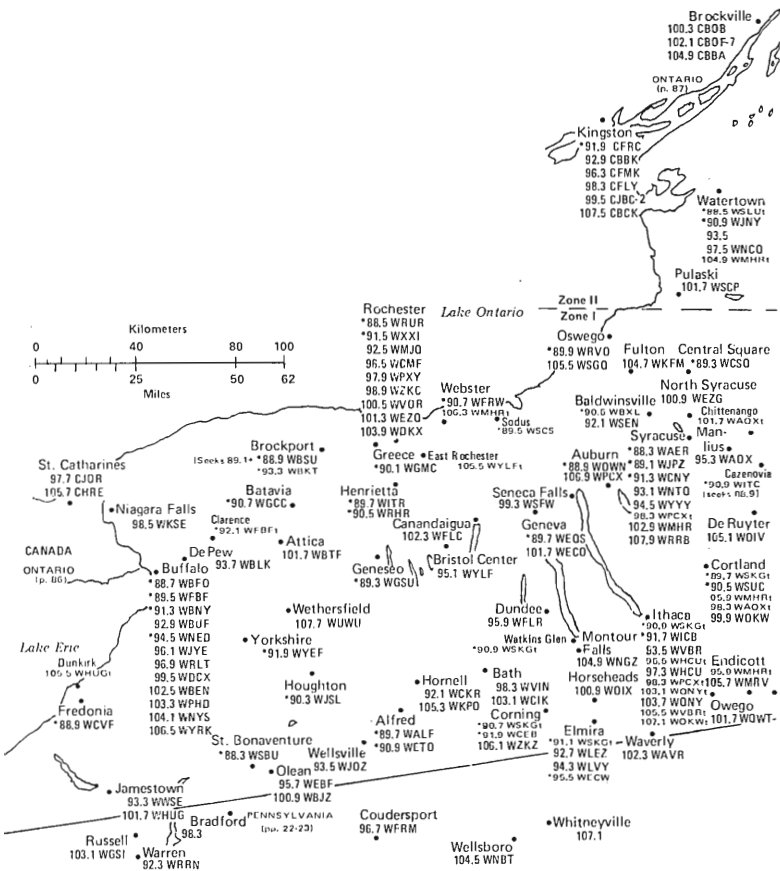

CANADA

MAINE NEW HAMPSHIRE VERMONT

Eastern Time Zone/
Daylight Saving Time Observed

CONNECTICUT
(p. 16)

Bridgeport
*89.5 WPKN
*99.9 WEZN
Fairfield
*91.1 WSHU

Long Island Sound
Stony Brook
*90.1 WUSB
Smithtown
*94.3 WCTO