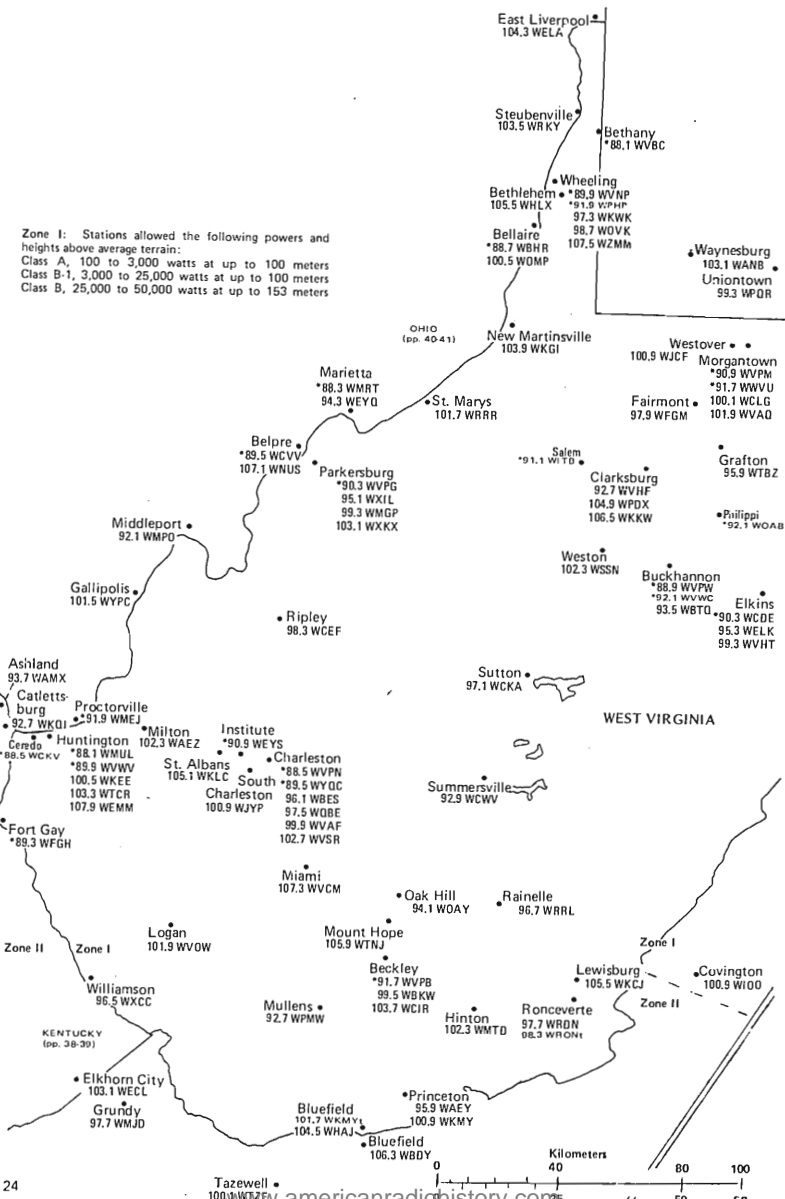

Zone I: Stations allowed the following powers and heights above average terrain:
Class A, 100 to 3,000 watts at up to 100 meters
Class B-1, 3,000 to 25,000 watts at up to 100 meters
Class B, 25,000 to 50,000 watts at up to 153 meters