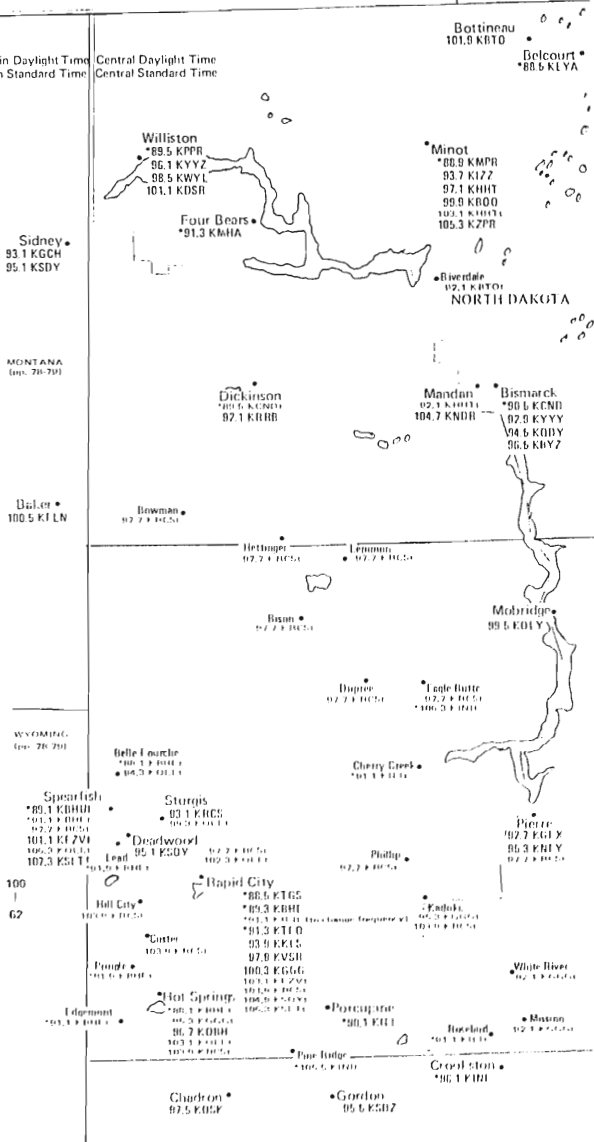

Mountain Daylight Time   Central Daylight Time
Mountain Standard Time   Central Standard Time

MONTANA (pp. 78-79)

Baier 100.5 K1LN

WYOMING (pp. 78-79)