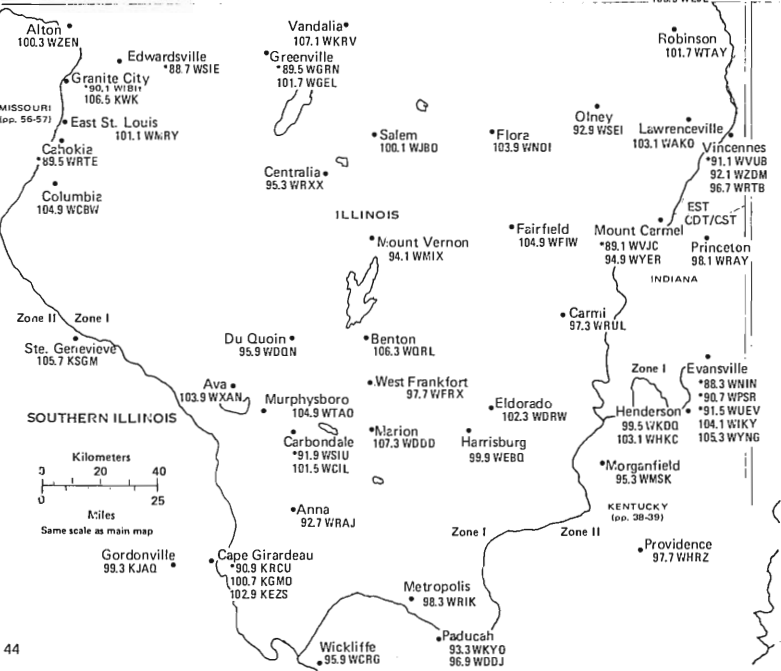

NORTHWEST INDIANA AND CHICAGO PORTION OF NORTH-EAST ILLINOIS

INDIANA
 Eastern/Central Time Zones
 Daylight Saving Time observed,
 except for much of the Eastern
 Time Zone part of Indiana (see
 map for areas that do or do not
 observe Daylight Saving Time)