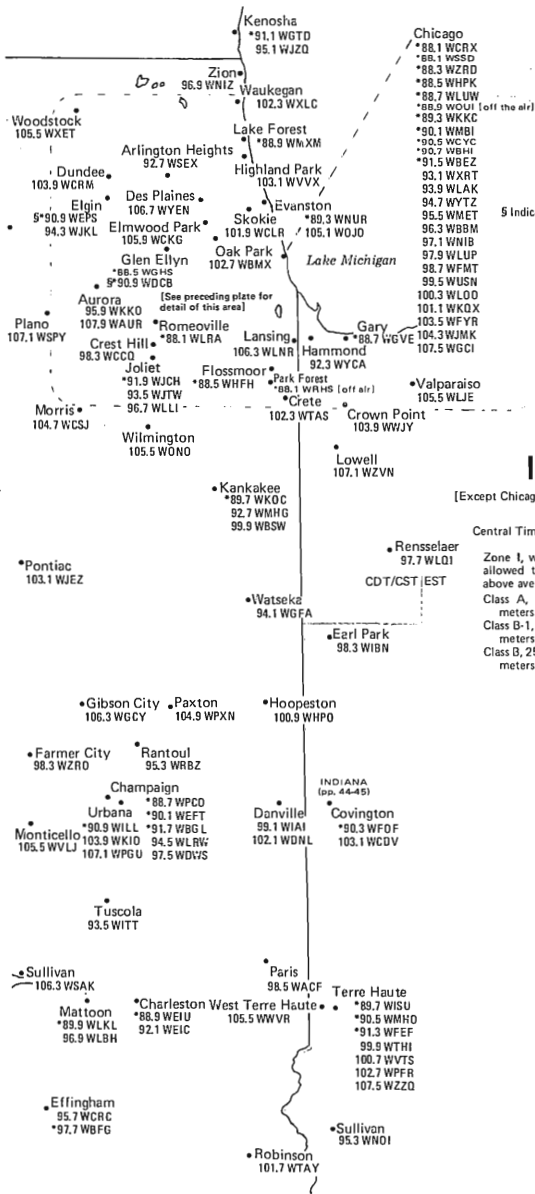

1. Chicago
2. *88.1 WCRX
   - *88.1 WSSD
   - *88.3 WZRD
   - *88.5 WHPK
   - *88.7 WLWU
   - *88.9 WOUJ [off the air]
   - *89.3 WKKC
   - *90.1 WMBI
   - *90.5 wvcv
   - *90.7 WBHI
   - *91.5 WBEZ
   - 93.1 WXRT
   - 93.9 WLAK
   - 94.7 WYTZ
   - 95.5 WMET
   - 96.3 WBBM
   - 97.1 WNIB
   - 97.9 WLUP
   - 98.7 WFMT
   - 99.5 WUSN
   - 100.3 WLOD
   - 101.1 WKQX
   - 103.5 WFYR
   - 104.3 WJMK
   - 107.5 WGGI

5 indicates stations sharing time on the same frequency

ILLINOIS

[Except Chicago area and Southern Illinois, which are on preceding plate]

Central Time Zone/Daylight Saving Time Observed

Zone I, with stations between 88-108 MHz allowed the following powers and heights above average terrain:

- Class A, 100 to 3,000 watts at up to 92 meters
- Class B-1, 3,000 to 25,000 watts at up to 100 meters
- Class B, 25,000 to 50,000 watts at up to 153 meters

Rensselaer
97.7 WLQI
CDT/CST EST

INDIANA
(pp. 44-45)
Covington
*90.3 WFOF
103.1 WCDV