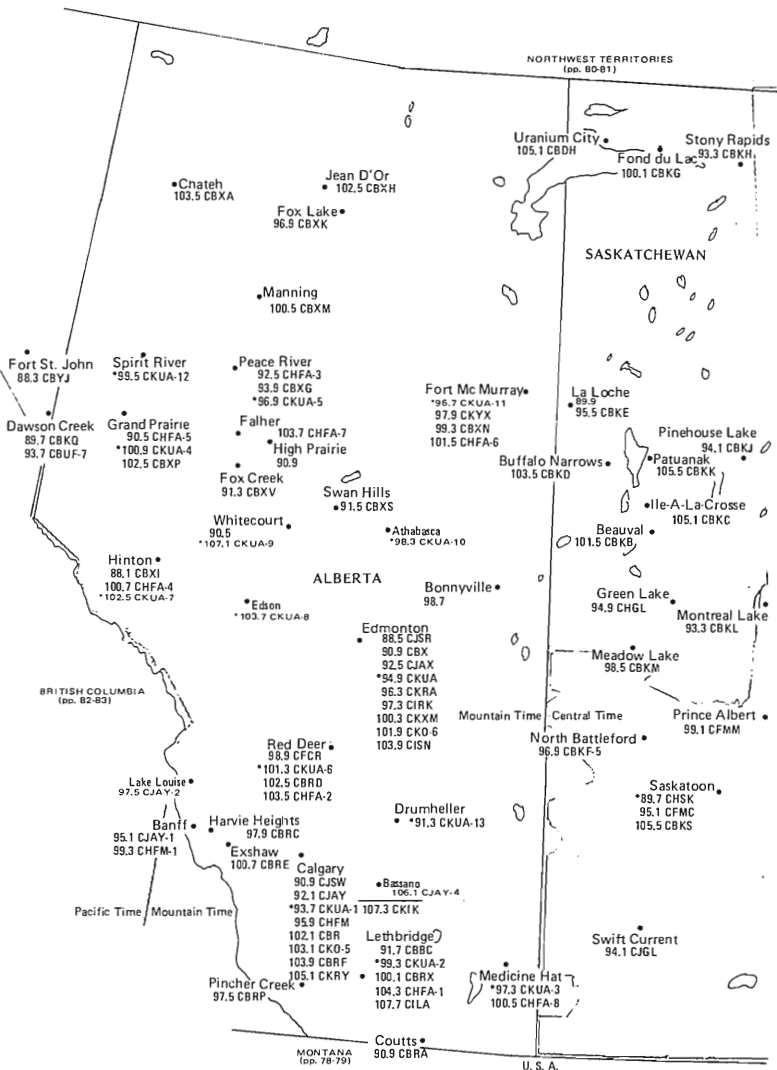

Cranbrook
101.3 CBRR

Sparwood
105.7 CBYs

Fernie
97.7 CBTN

WASHINGTON
(pp. 76-77)

USA ID
(p. 78)

MONTANA
(pp. 78-79)

Bonnars Ferry
92.1

MEXICO