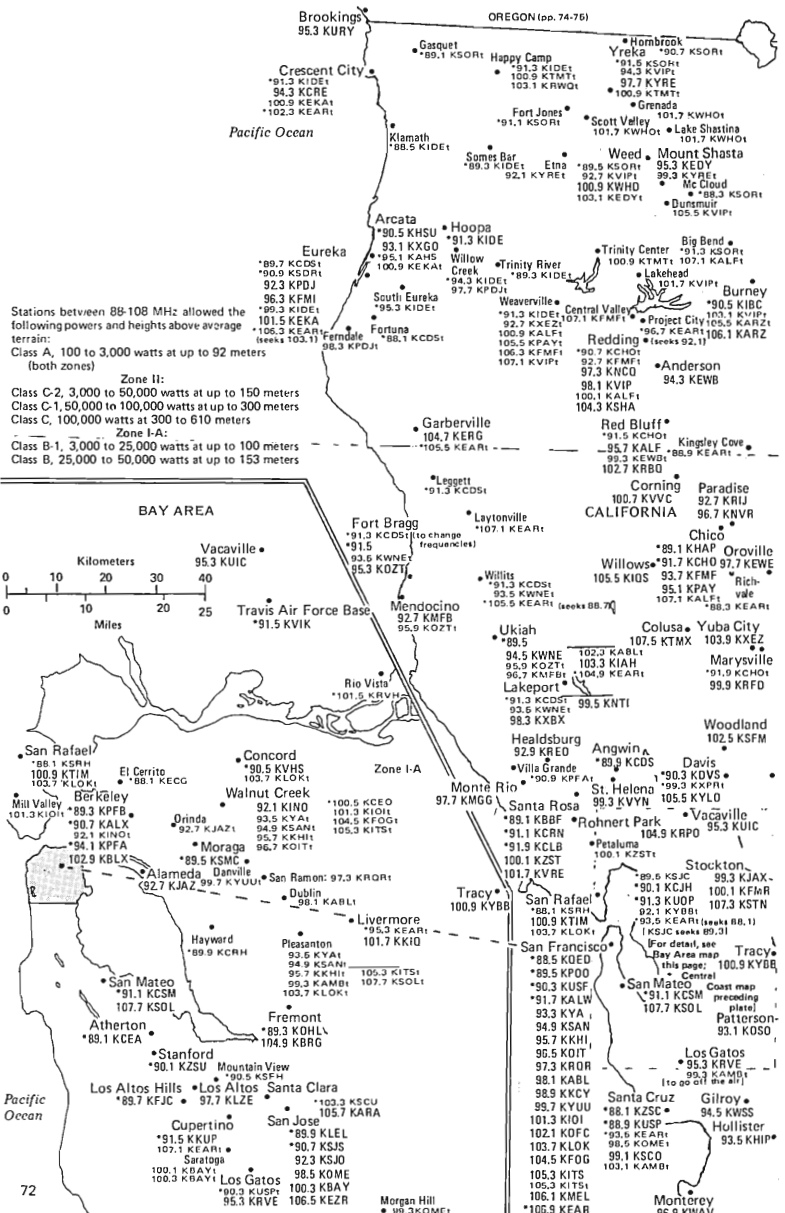

Stations between 88-108 MHz allowed the following powers and heights above average terrain:

Class A, 100 to 3,000 watts at up to 92 meters (both zones)

Zone II:
Class C-2, 3,000 to 50,000 watts at up to 150 meters
Class C-1, 50,000 to 100,000 watts at up to 300 meters
Class C, 100,000 watts at 300 to 610 meters

Zone I-A:
Class B-1, 3,000 to 25,000 watts at up to 100 meters
Class B, 25,000 to 50,000 watts at up to 153 meters

BAY AREA

0 10 20 30 40
Kilometers

0 10 20 25
Miles

For detail, see Bay Area map preceding plate.