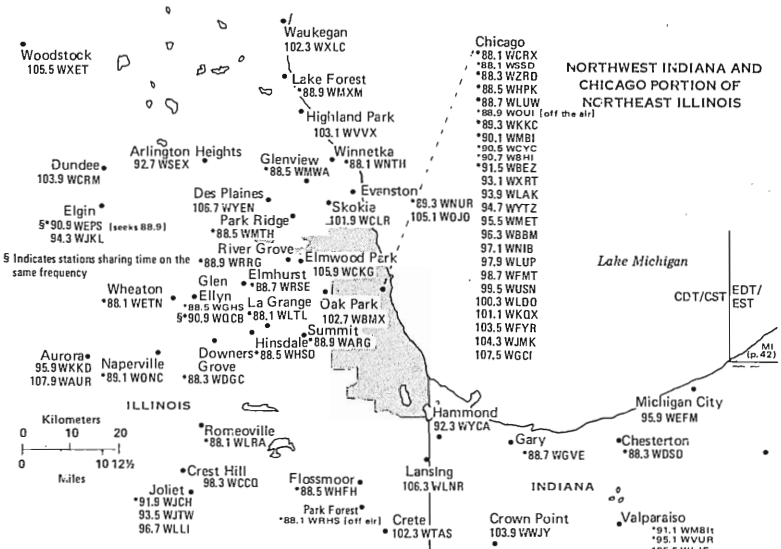

NORTHWEST INDIANA AND CHICAGO PORTION OF NORTH-EAST ILLINOIS

INDIANA
 Eastern/Central Time Zones
 Daylight Saving Time observed,
 except for much of the Eastern
 Time Zone part of Indiana (see
 map for areas that do or do not
 observe Daylight Saving Time)