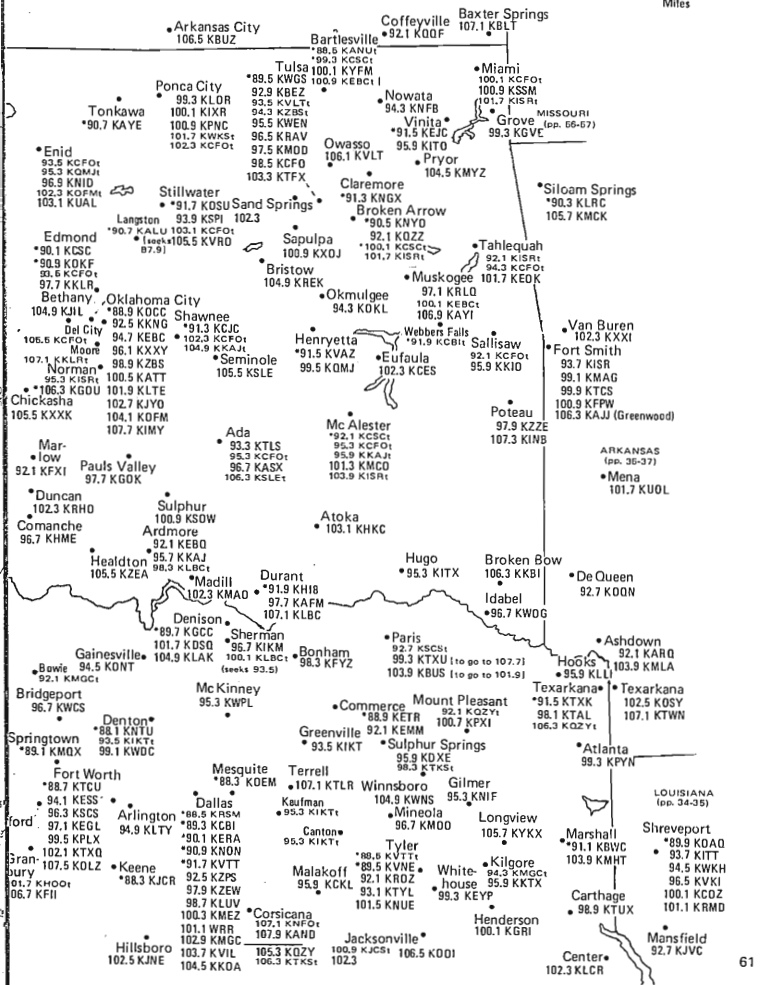

[See next plate for southern Texas]

OKLAHOMA TEXAS (Northern Portion)

Central Time Zone
Daylight Saving Time Observed

TEXAS (Southern Portion)

Central/Mountain Time Zones
Daylight Saving Time Observed

ARIZONA • NEW MEXICO