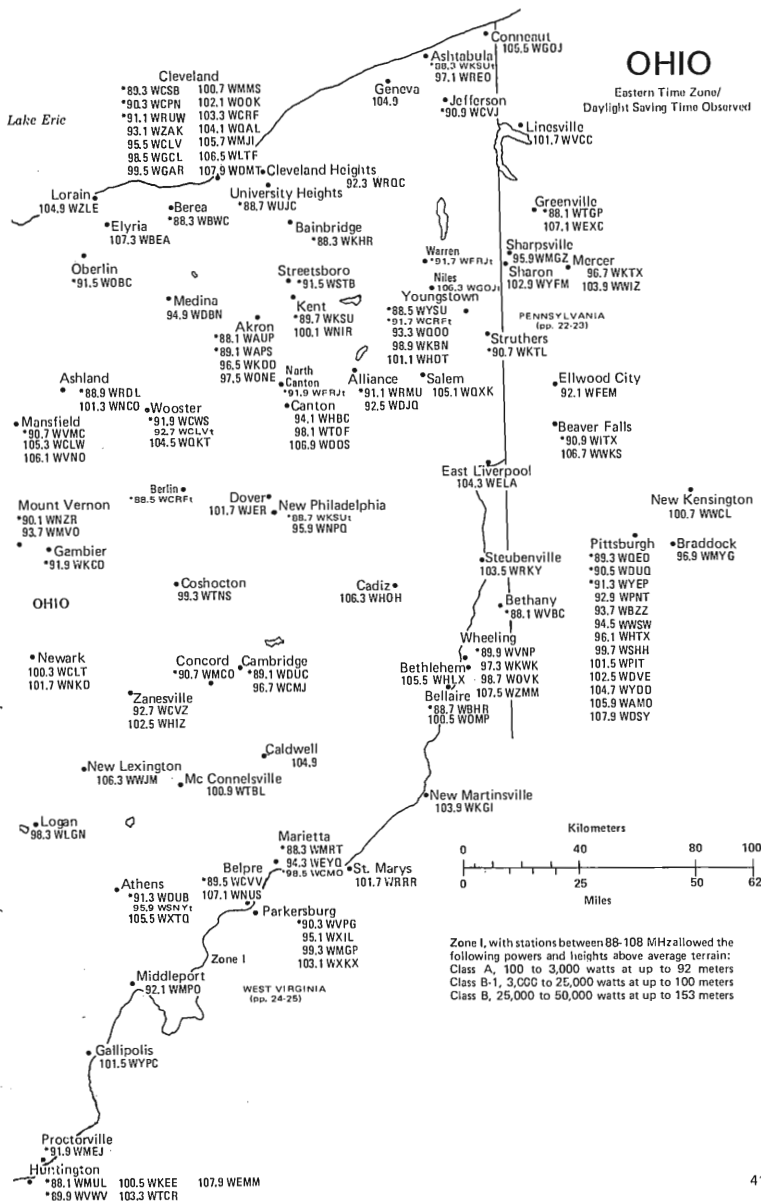

KENTUCKY TENNESSEE

Eastern/Central Time Zones
Daylight Saving Time Observed

• Indicates stations sharing time on the same frequency

EST EDT/EST

OHIO

Eastern Time Zone/
Daylight Saving Time Observed

Zone I, with stations between 88-108 MHz allowed the following powers and heights above average terrain: Class A, 100 to 3,000 watts at up to 92 meters Class B-1, 3,000 to 25,000 watts at up to 100 meters Class B, 25,000 to 50,000 watts at up to 153 meters