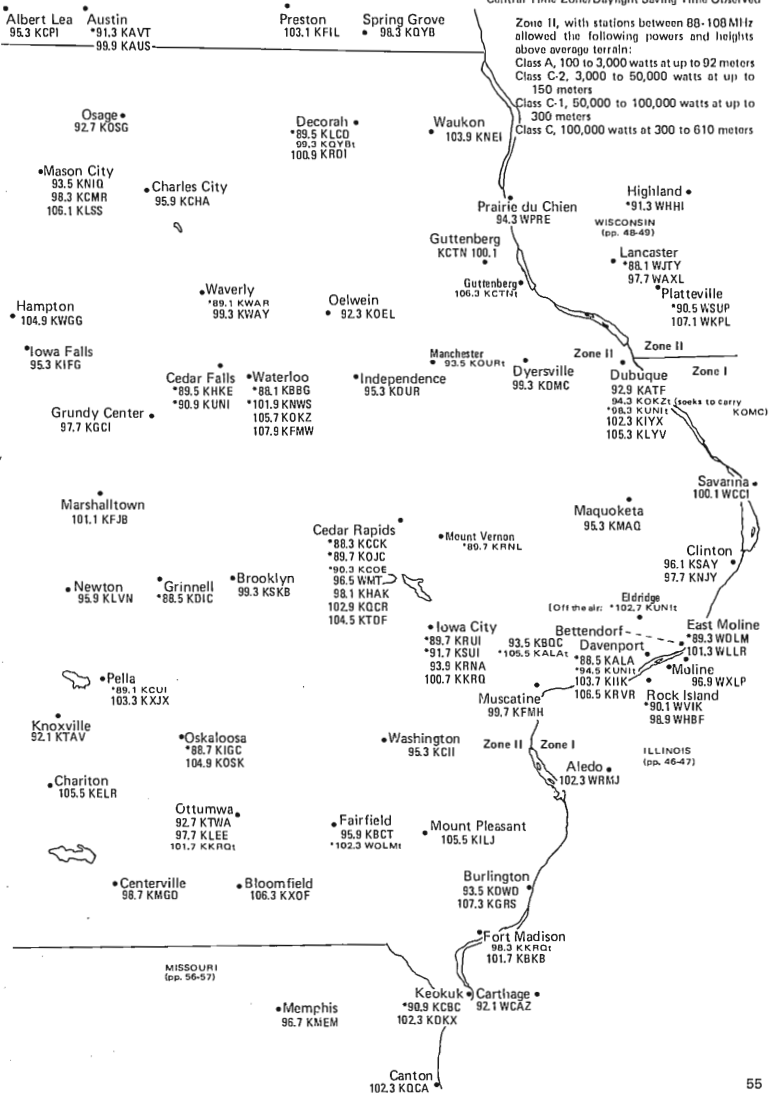

IOWA

Central Time Zone/Daylight Saving Time Observed

Zone II, with stations between 88-108 MHz allowed the following powers and heights above average terrain:

Class A, 100 to 3,000 watts at up to 92 meters
Class C-2, 3,000 to 50,000 watts at up to 150 meters

Class C-1, 50,000 to 100,000 watts at up to 300 meters
Class C, 100,000 watts at 300 to 610 meters

MISSOURI
(pp. 56-57)

ILLINOIS
(pp. 46-47)