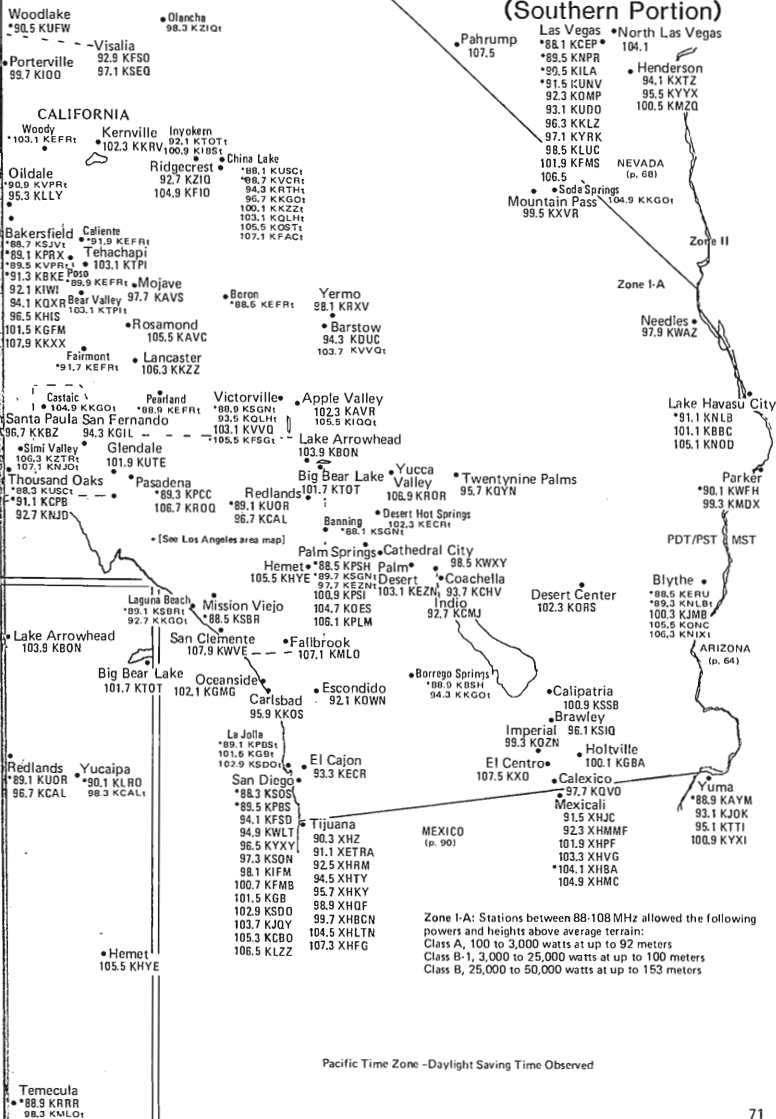

CALIFORNIA (Southern Portion)

Zone I-A: Stations between 88-108 MHz allowed the following powers and heights above average terrain:
Class A, 100 to 3,000 watts at up to 92 meters
Class B-1, 3,000 to 25,000 watts at up to 100 meters
Class B, 25,000 to 50,000 watts at up to 153 meters

Pacific Time Zone - Daylight Saving Time Observed