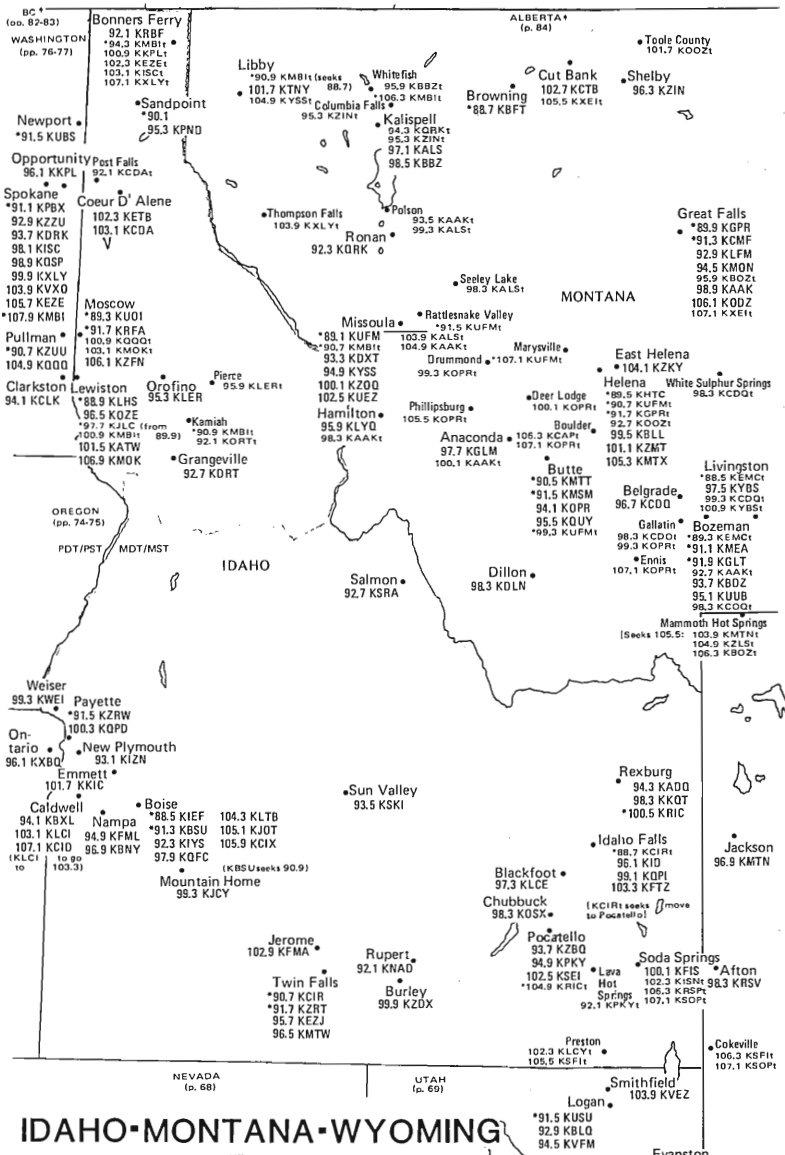

WASHINGTON

Pacific Time Zone/Daylight Saving Time Observed

Osoyoos
•95.3 CBUB

BRITISH COLUMBIA
(pp. 82-83)

•Trail
94.9 COTA

ID
(p. 78)

IDAHO-MONTANA-WYOMING

CANADA*