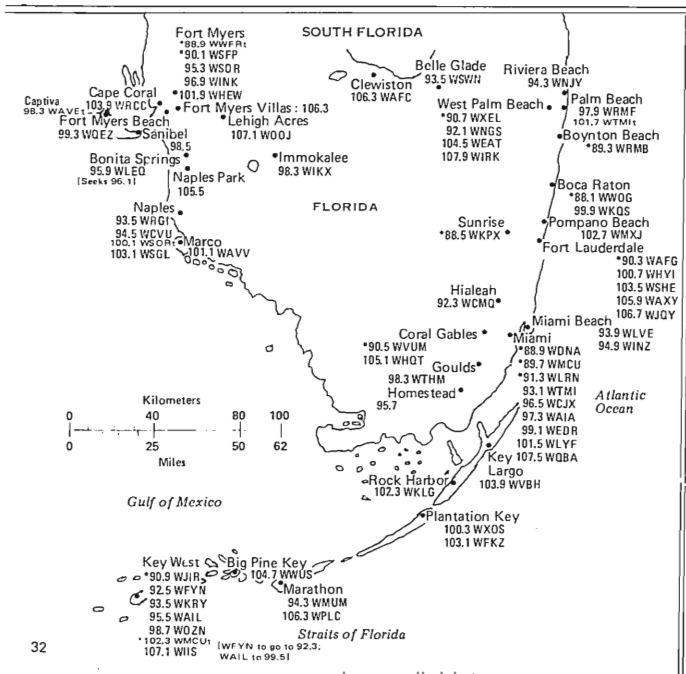

Zone II, with stations between 89-108 MHz allowed the following powers and heights above average terrain:
Class A, 100 to 3,000 watts at up to 92 meters
Class C-2, 3,000 to 50,000 watts at up to 150 meters
Class C-1, 50,000 to 100,000 watts at up to 300 meters
Class C, 100,000 watts at 300 to 610 meters

Gulf of Mexico