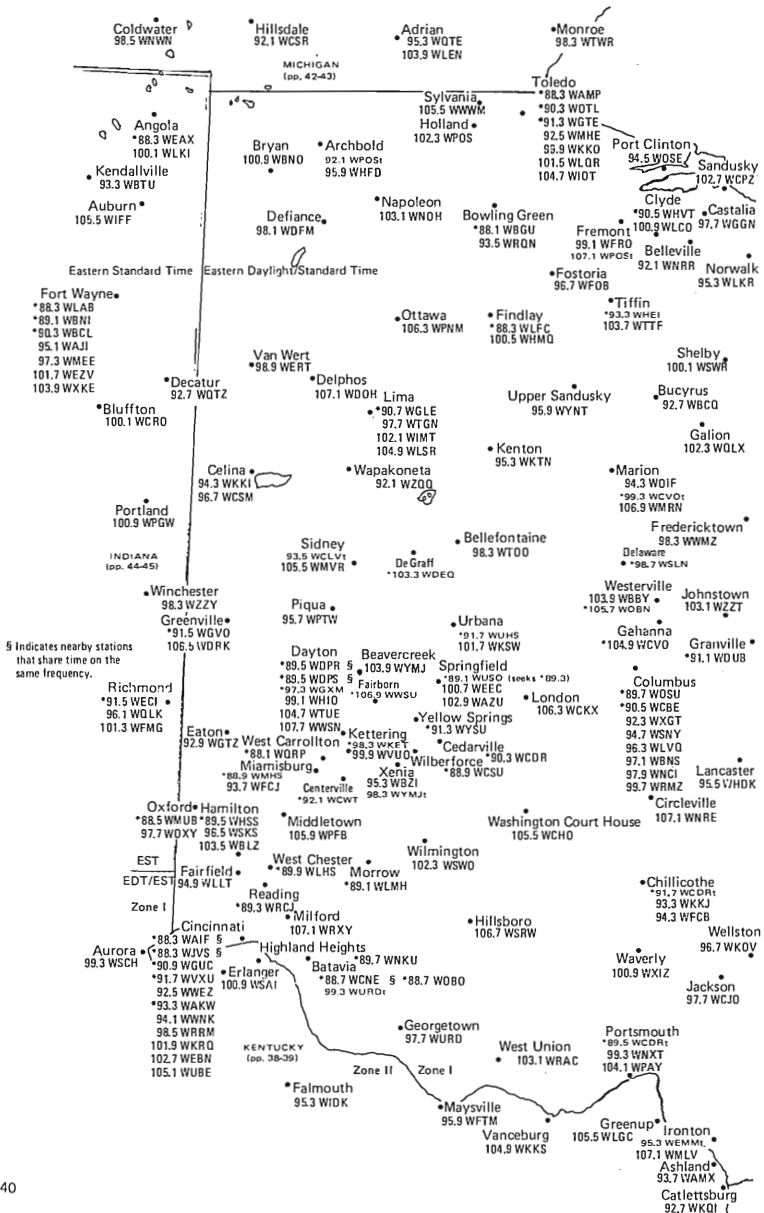

KENTUCKY TENNESSEE

Eastern/Central Time Zones
Daylight Saving Time Observed

• Indicates stations sharing time on the same frequency

EST EDT/EST

OHIO

Eastern Time Zone/
Daylight Saving Time Observed

Zone I, with stations between 88-108 MHz allowed the following powers and heights above average terrain: Class A, 100 to 3,000 watts at up to 92 meters Class B-1, 3,000 to 25,000 watts at up to 100 meters Class B, 25,000 to 50,000 watts at up to 153 meters