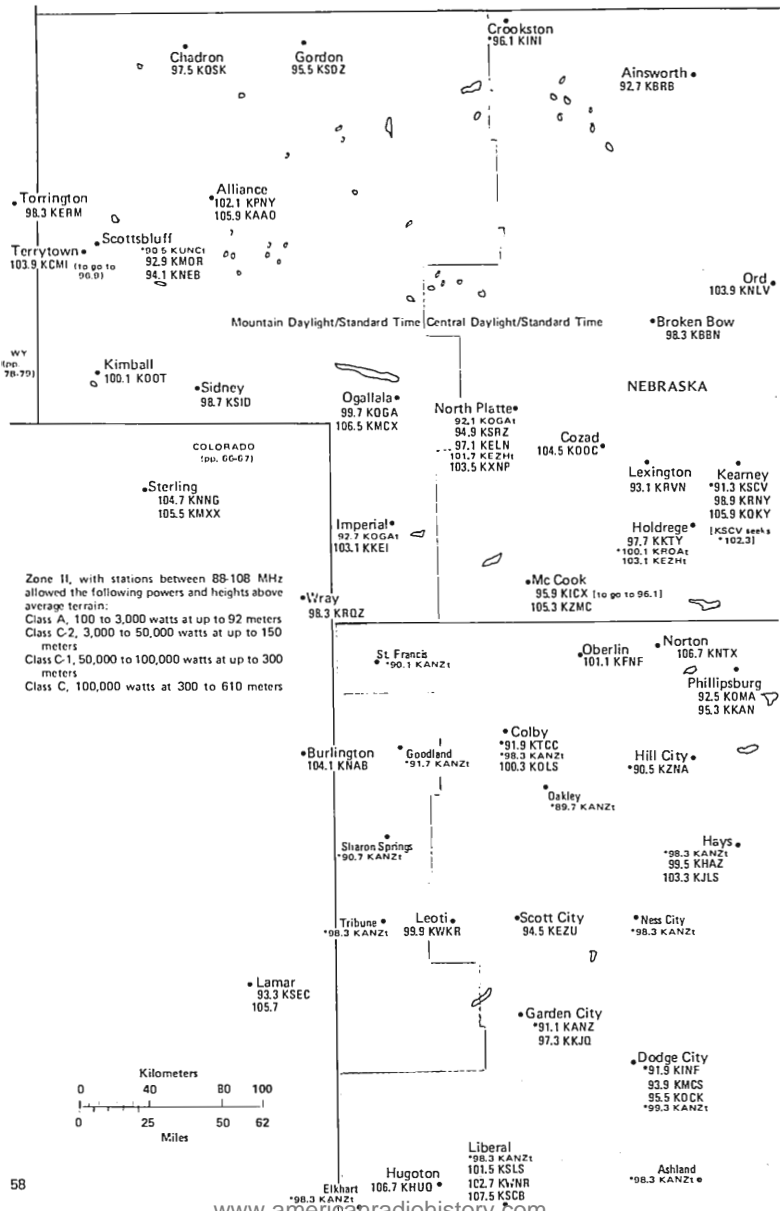

WY
(no. 78-79)

COLORADO
(pp. 66-67)

Zone II, with stations between 88-108 MHz allowed the following powers and heights above average terrain:
Class A, 100 to 3,000 watts at up to 92 meters
Class C-2, 3,000 to 50,000 watts at up to 150 meters
Class C-1, 50,000 to 100,000 watts at up to 300 meters
Class C, 100,000 watts at 300 to 610 meters