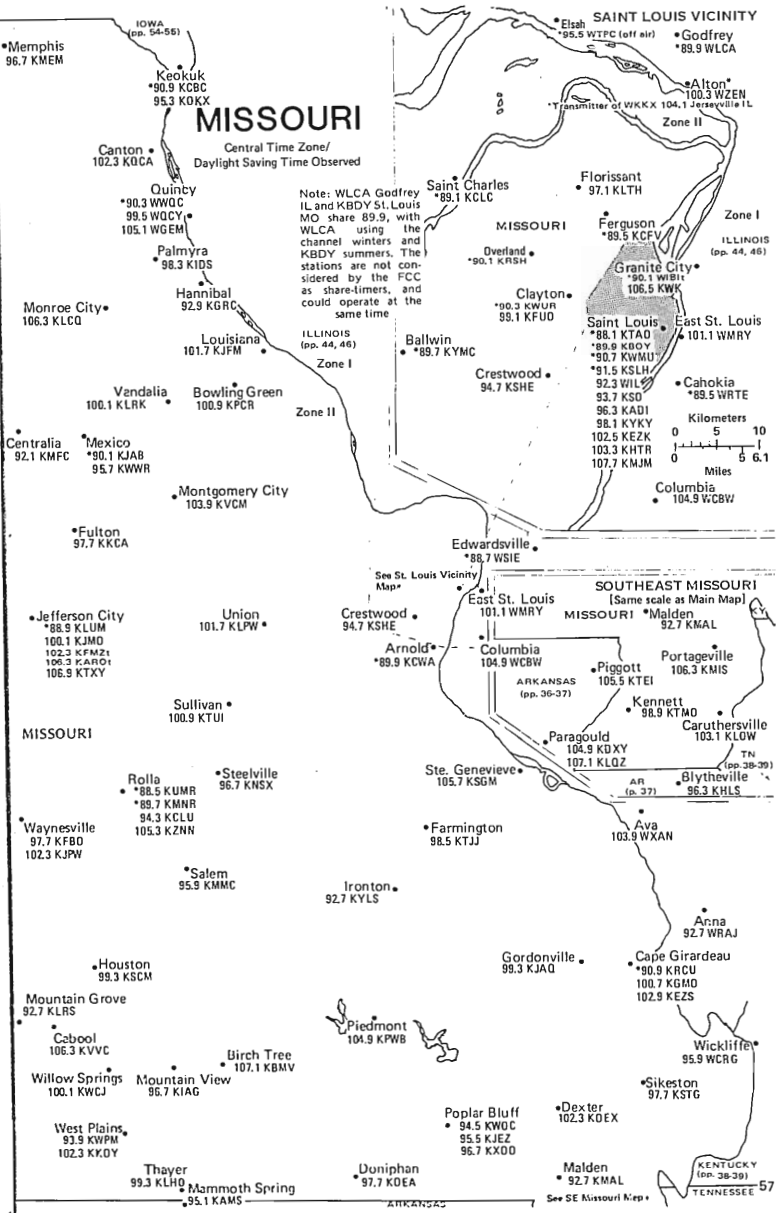

•Memphis
96.7 KMEM

IOWA
(pp. 54-55)

Keokuk
•90.9 KCBC
95.3 KOKX

Canton
102.3 K0CA

Quincy
•90.3 WWQC
99.5 WQCY
105.1 WGEM

Palmyra
98.3 KIDS

Hannibal
92.9 KGRC

Louisiana
101.7 KJFM

Vandalia
100.1 KLRK

Bowling Green
100.9 KPFR

Centralia
92.1 KMFC

Mexico
•90.1 KJAB
95.7 KWWR

Montgomery City
103.9 KVCM

Fulton
97.7 KKCA

Jefferson City
•88.9 KLUM
100.1 KJMO
102.3 KFMZ
106.3 KARO
106.9 KTXV

Union
101.7 KLPW

Sullivan
100.9 KTUI

Rolla
•88.5 KUMR
•89.7 KMNR
94.3 KCLU
105.3 KZNN

Steelville
96.7 KNSX

Waynesville
97.7 KFBD
102.3 KJPV

Salem
95.9 KMMC

Houston
99.3 KSCM

Mountain Grove
92.7 KLRS

Cabool
106.3 KVVC

Birch Tree
107.1 KBMV

Willow Springs
100.1 KWCJ

Mountain View
96.7 KIAG

West Plains
93.9 KWPM
102.3 KKDY

Thayer
99.3 KLHO

Mammoth Spring
95.1 KAMS

Doniphan
97.7 KDEA

Poplar Bluff
•94.5 KWOC
95.5 KJEZ
96.7 KXDD

Dexter
102.3 KDEX

Malden
•92.7 KMAL

Gordonville
99.3 KJQA

Cape Girardeau
•90.9 KRCC
100.7 KGMO
102.9 KEZS

Anna
92.7 WRAJ

Wickliffe
95.9 WCRG

Sikeston
97.7 KSTG

Malden
•92.7 KMAL

See SE Missouri Map

SAINT LOUIS VICINITY

Elsah
•95.5 WTPC (off air)

Godfrey
•89.9 WLCA

Alton
•100.3 WZEN
104.1 Jerseyville IL

Transmitter of WKXX

Saint Charles
•89.1 KCLC

Florissant
•97.1 KLTH

MISSOURI

Overland
•90.1 KRSH

Clayton
•90.3 KWUR
99.1 KFUD

Ballwin
•89.7 KYMC

Crestwood
94.7 KSHE

Saint Louis
•88.1 KTAO
•89.9 KGOY
•90.7 KWUM

East St. Louis
101.1 WMRY

Cahokia
•89.5 WRT

0 5 10 Miles
0 5 10 Kilometers

Columbia
•104.9 WCBW

Edwardsville
•88.7 WSIE

See St. Louis Vicinity Map

East St. Louis
101.1 WMRY

Crestwood
94.7 KSHE

Arnold
•89.9 KCWA

Columbia
104.9 WCBW

Piggott
105.5 KTEI

Kennett
98.9 KTMO

Caruthersville
103.1 KLOW

Ste. Genevieve
105.7 KSGM

Paragould
104.9 KDXY
107.1 KLQZ

Blytheville
96.3 KHLS

Farmington
98.5 KTJJ

Ava
103.9 WXAN

Ironton
92.7 KYLS

Piedmont
104.9 KPWB

Gordonville
99.3 KJQA

Anna
92.7 WRAJ

Wickliffe
95.9 WCRG

Sikeston
97.7 KSTG

Malden
•92.7 KMAL

See SE Missouri Map