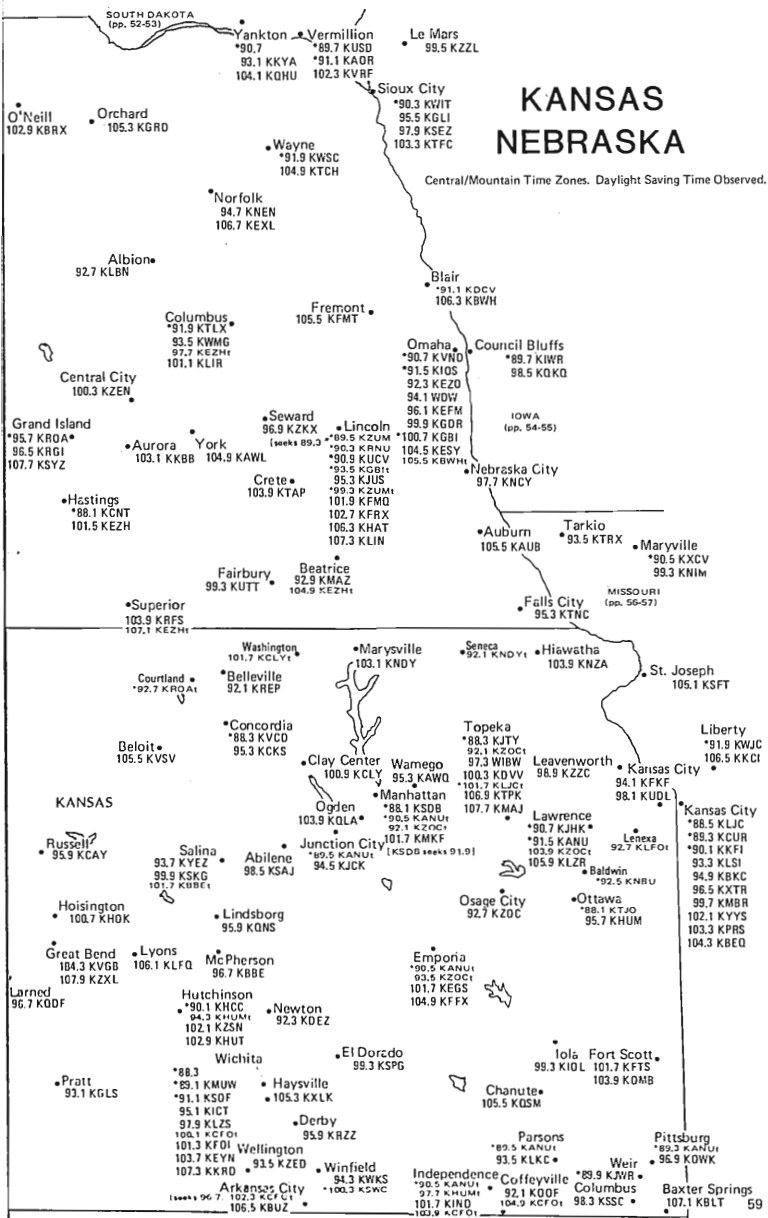

KANSAS NEBRASKA

Central/Mountain Time Zones. Daylight Saving Time Observed.