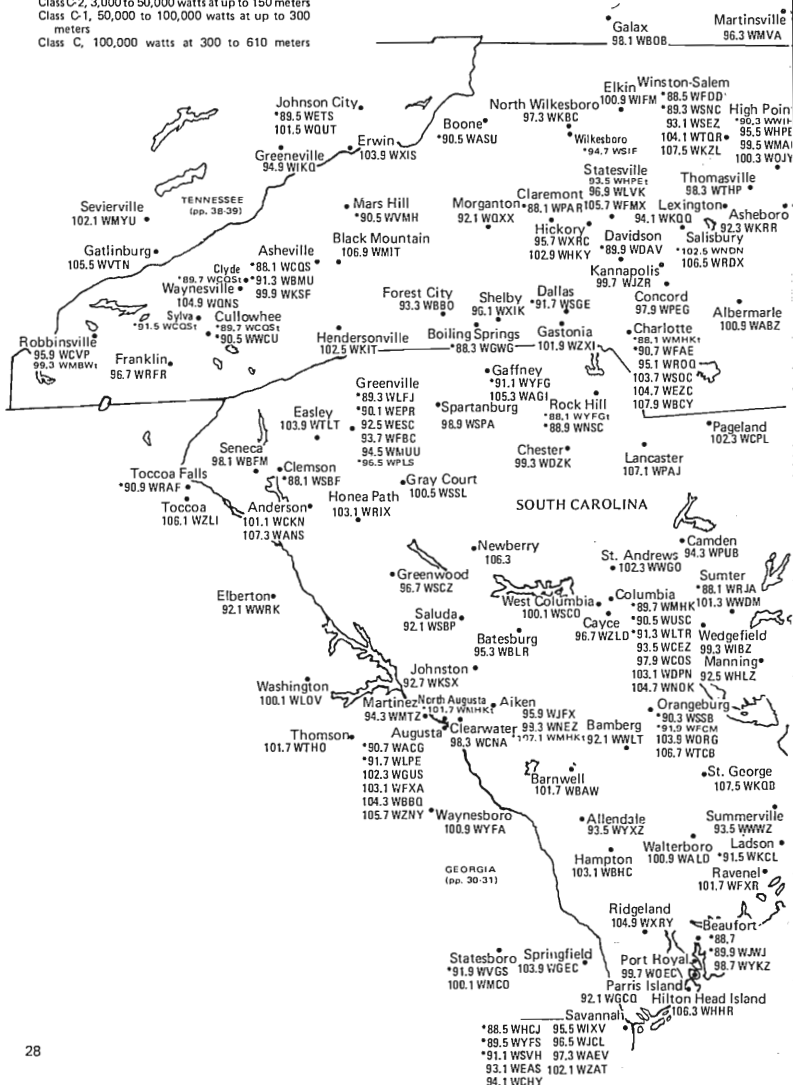

Class C-2, 3,000 to 50,000 watts at up to 150 meters

Class C-1, 50,000 to 100,000 watts at up to 300 meters

Class C, 100,000 watts at 300 to 610 meters

ALABAMA • GEORGIA

Eastern/Central Time Zones
Daylight Saving Time Observed