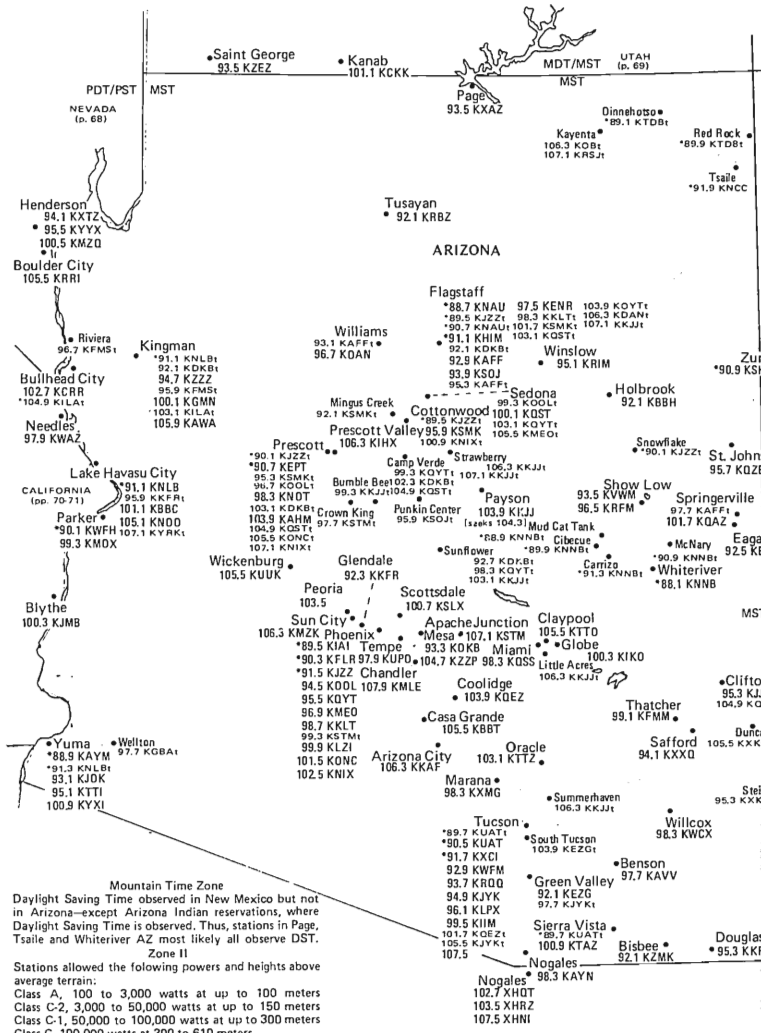

[See next plate for southern Texas]

OKLAHOMA TEXAS (Northern Portion)

Central Time Zone
Daylight Saving Time Observed

TEXAS (Southern Portion)

Central/Mountain Time Zones
Daylight Saving Time Observed

ARIZONA • NEW MEXICO