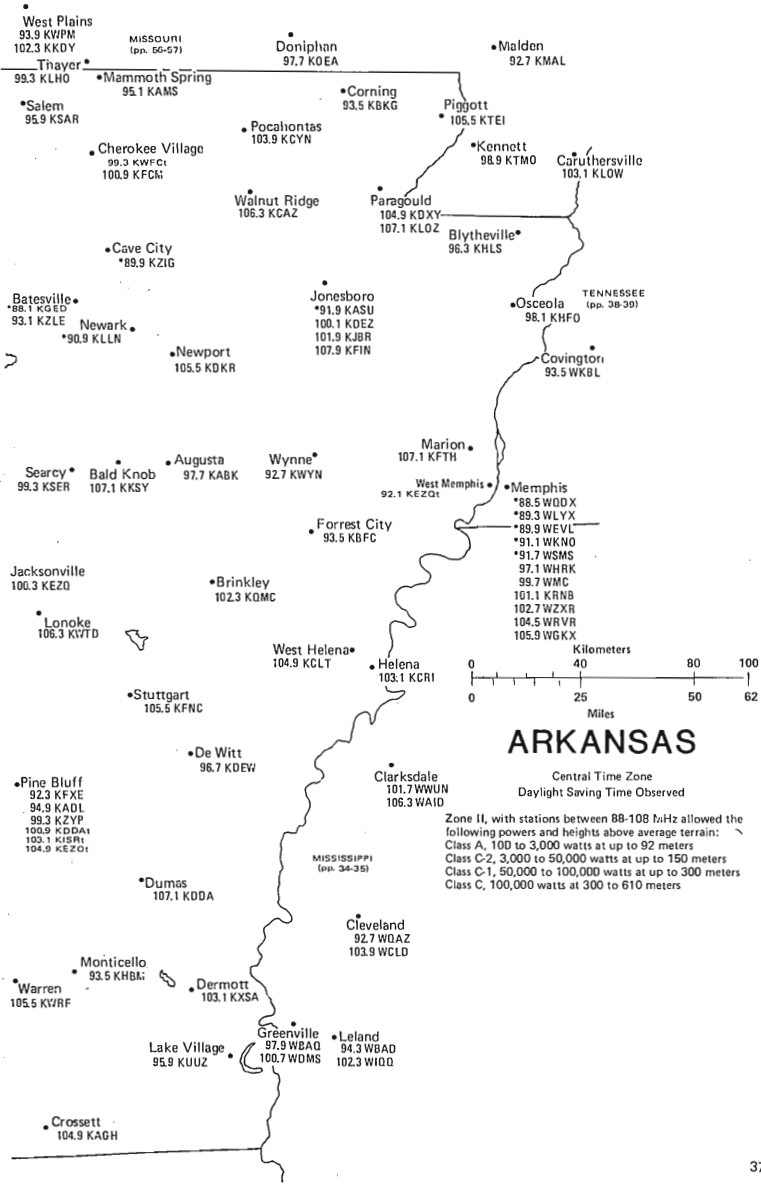

West Plains
93.9 KWPM
102.3 KKDY

MISSOURI
(pp. 66-67)

Doniphan
97.7 KOEA

Malden
92.7 KMAL

Thayer
99.3 KLHO

Mammoth Spring
95.1 KAMS

Corning
93.5 KBKG

Piggott
105.5 KTEI

Salem
95.9 KSAR

Cherokee Village
99.3 KWFC
100.9 KFCM

Pocahontas
103.9 KCYN

Kennett
98.9 KTMO

Caruthersville
103.1 KLOW

Walnut Ridge
106.3 KCAZ

Paragould
104.9 KDXY
107.1 KLOZ

Blytheville
96.3 KHLS

Cave City
89.9 KZIG

Batesville
88.1 KGED
93.1 KZLE

Jonesboro
91.9 KASU
100.1 KDEZ
101.9 KJBR
107.9 KFIN

Osceola
98.1 KHFO

TENNESSEE
(pp. 38-39)

Newark
90.9 KLLN

Newport
105.5 KDKR

Covington
93.5 WKBL

Searcy
99.3 KSER

Bald Knob
107.1 KKSU

Augusta
97.7 KABK

Wynne
92.7 KWYN

Marion
107.1 KFTH

West Memphis
92.1 KEZQ

Jacksonville
100.3 KEZO

Brinkley
102.3 KOMC

Lonoke
106.3 KVTD

Stuttgart
105.5 KFNC