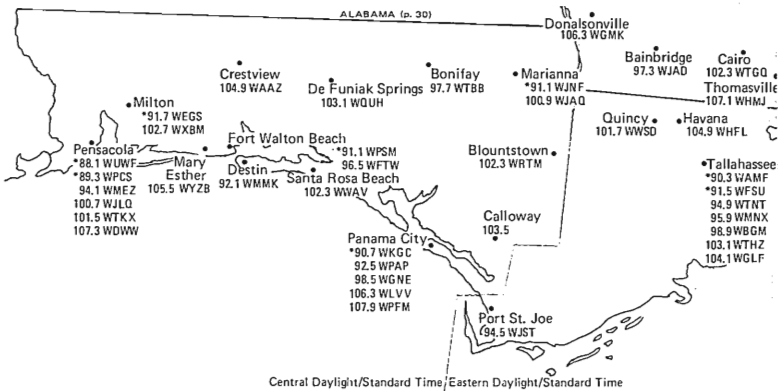

Zone II, with stations between 89-108 MHz allowed the following powers and heights above average terrain:
Class A, 100 to 3,000 watts at up to 92 meters
Class C-2, 3,000 to 50,000 watts at up to 150 meters
Class C-1, 50,000 to 100,000 watts at up to 300 meters
Class C, 100,000 watts at 300 to 610 meters

Gulf of Mexico