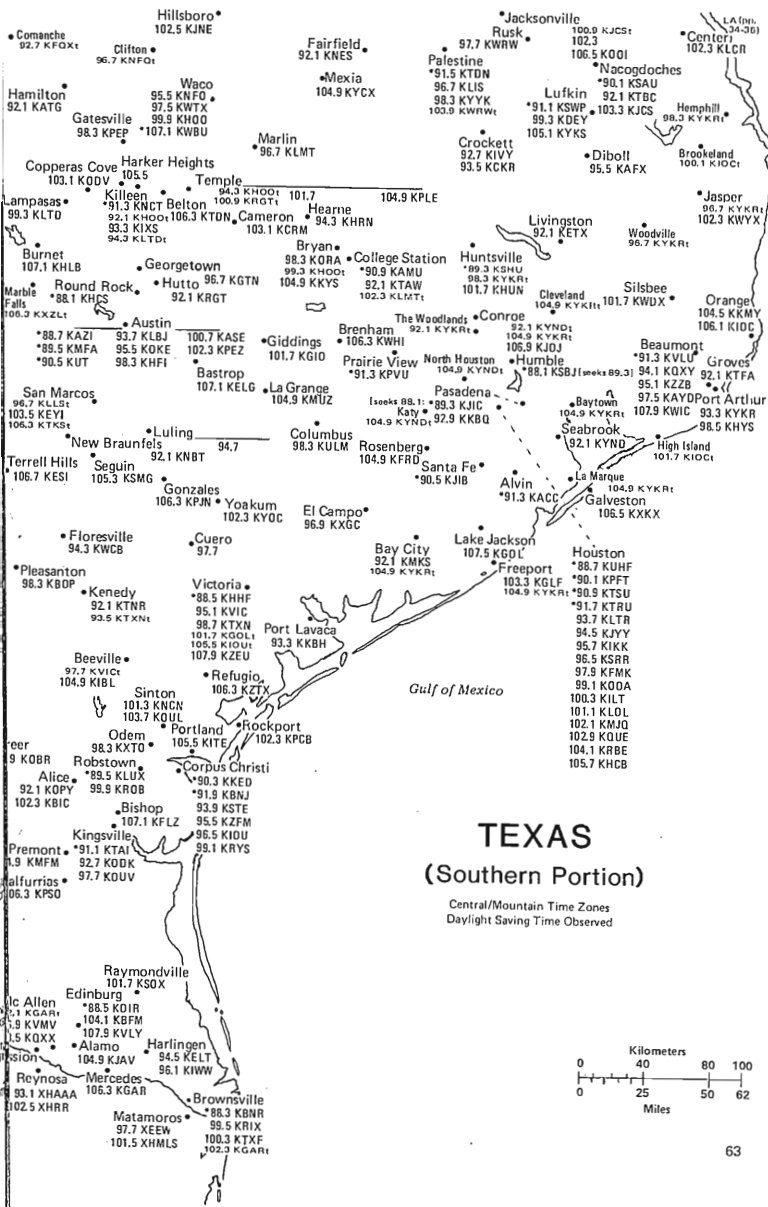

[See next plate for southern Texas]

OKLAHOMA TEXAS (Northern Portion)

Central Time Zone
Daylight Saving Time Observed

TEXAS (Southern Portion)

Central/Mountain Time Zones
Daylight Saving Time Observed

ARIZONA • NEW MEXICO