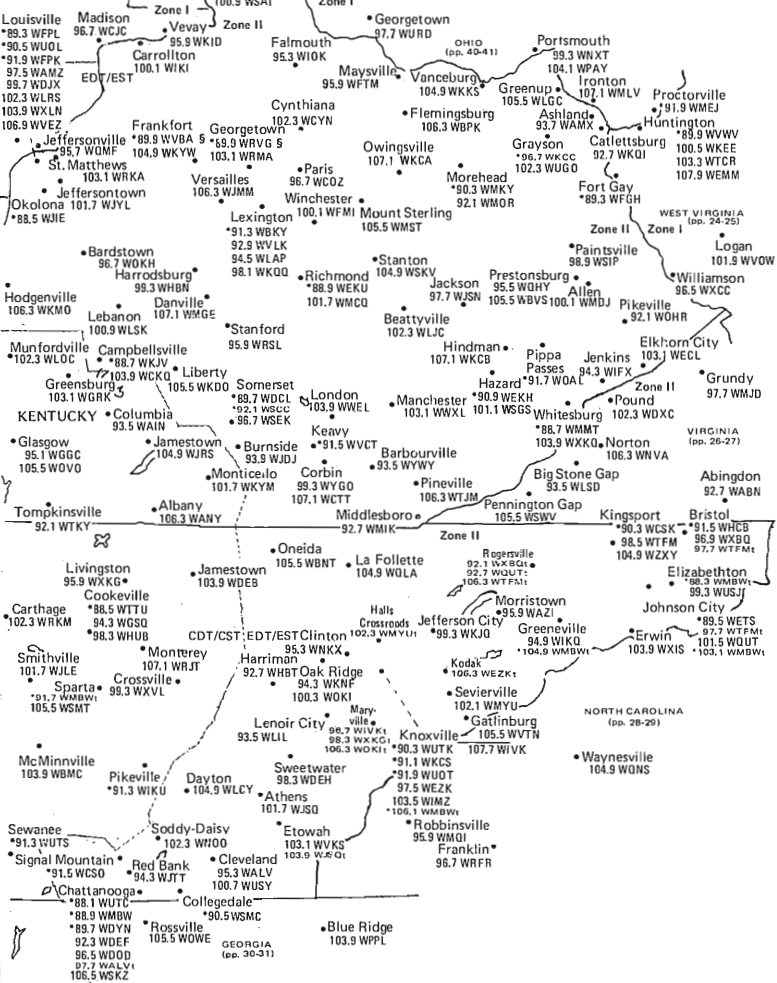

KENTUCKY TENNESSEE

Eastern/Central Time Zones
Daylight Saving Time Observed

• Indicates stations sharing time on the same frequency

EST EDT/EST

OHIO

Eastern Time Zone/
Daylight Saving Time Observed

Zone I, with stations between 88-108 MHz allowed the following powers and heights above average terrain: Class A, 100 to 3,000 watts at up to 92 meters Class B-1, 3,000 to 25,000 watts at up to 100 meters Class B, 25,000 to 50,000 watts at up to 153 meters