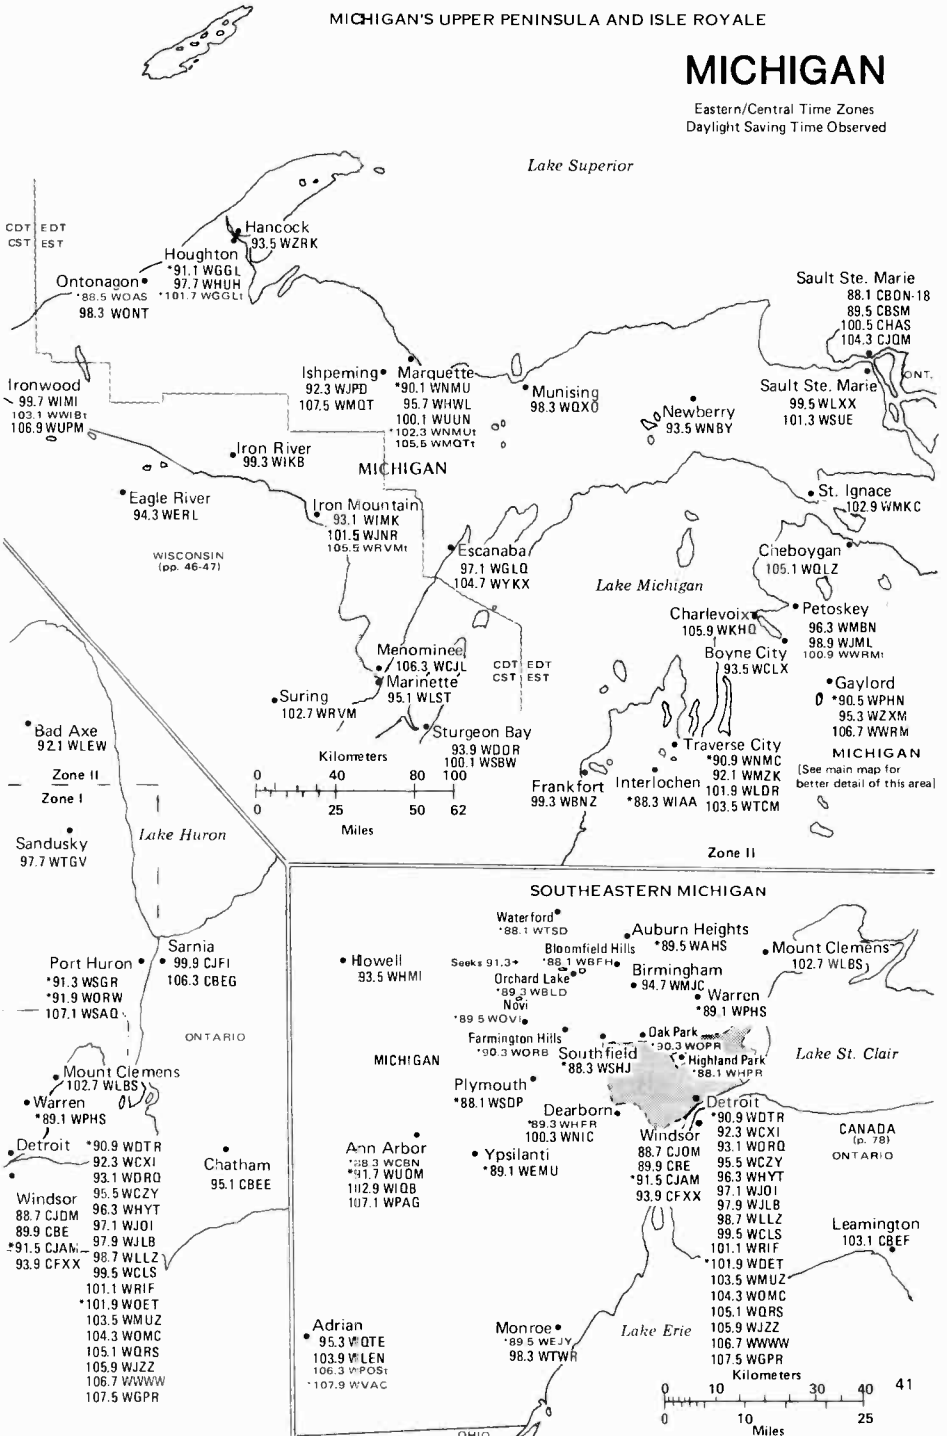

MICHIGAN'S UPPER PENINSULA AND ISLE ROYALE

MICHIGAN

Eastern/Central Time Zones
Daylight Saving Time Observed