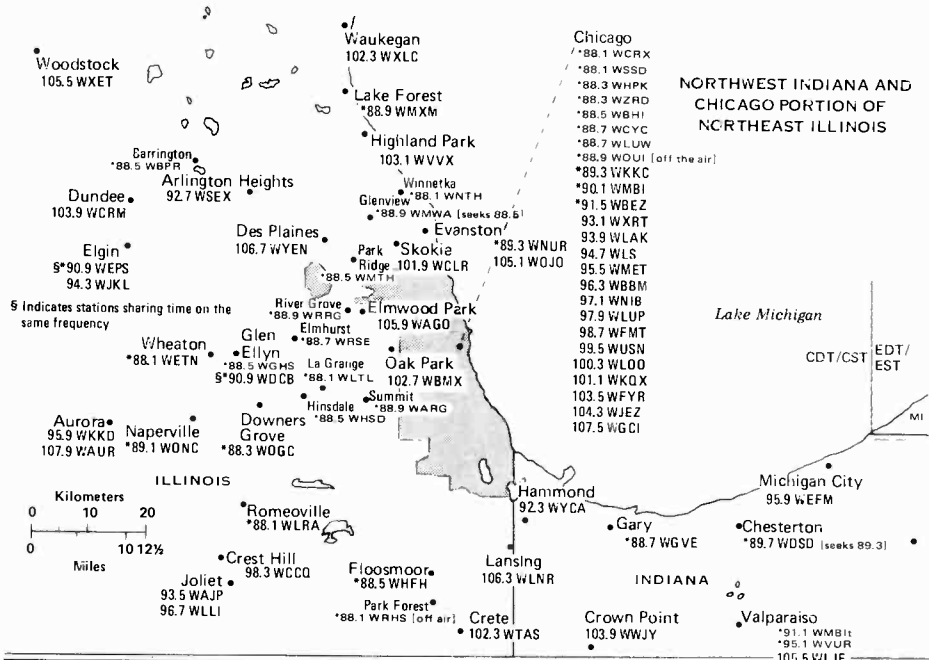

# MICHIGAN

Eastern/Central Time Zones  
Daylight Saving Time Observed

NORTHWEST INDIANA AND  
CHICAGO PORTION OF  
NORTHEAST ILLINOIS

- Chicago
- \*88.1 WCRX
  - \*88.1 WSSD
  - \*88.3 WHPK
  - \*88.3 WZRD
  - \*88.5 WBH1
  - \*88.7 WCYC
  - \*88.7 WLUW
  - \*88.9 WDOI (off the air)
  - \*89.3 WKKC
  - \*90.1 WBWI
  - \*91.5 WBEZ
  - 93.1 WXRT
  - 93.9 WLAK
  - 94.7 WLS
  - 95.5 WNET
  - 96.3 WBBM
  - 97.1 WNIJ
  - 97.9 WLUP
  - 98.7 WFMT
  - 99.5 WUSN
  - 100.3 WL00
  - 101.1 WKDQ
  - 103.5 WIFYR
  - 104.3 WJEZ
  - 107.5 WGC1