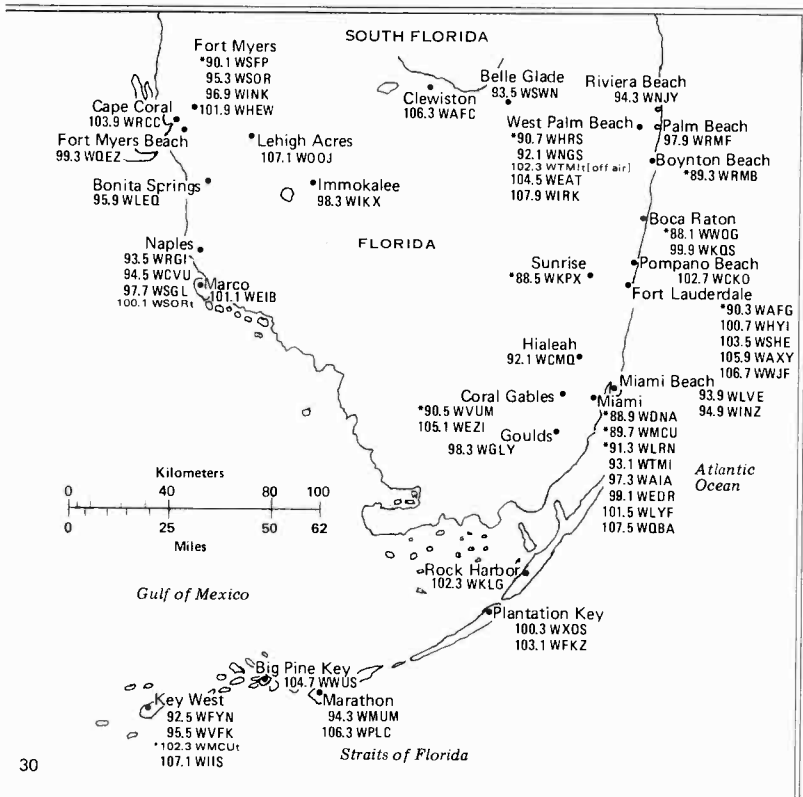

Zone II, with stations between 88-108 MHz allowed the following powers and heights above average terrain:
Class A, 100 to 3,000 watts at up to 92 meters
Class C-2, 3,000 to 50,000 watts at up to 150 meters
Class C-1, 50,000 to 100,000 watts at up to 300 meters
Class C, 100,000 watts at 300 to 610 meters