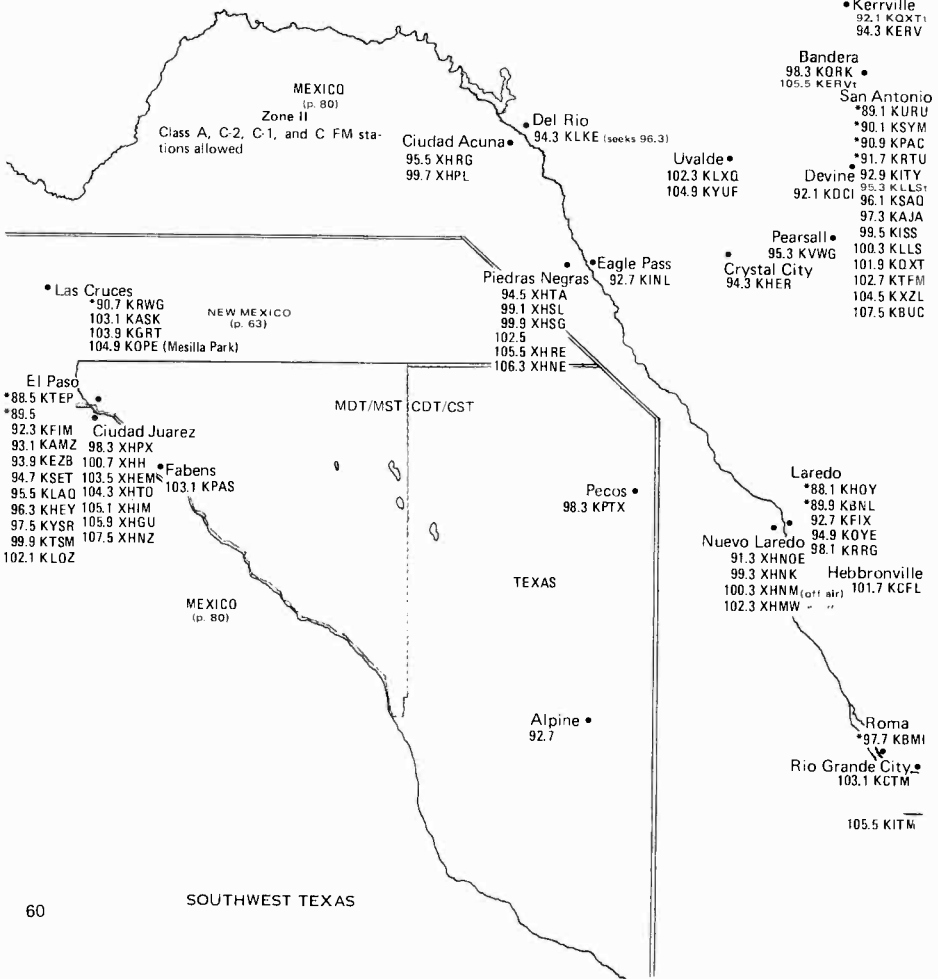

[See preceding plate for northern Texas]

- Midland 92.3 KNFM, 93.3 KBAT, 103.3 KWMJ
- Odessa 91.3 KOQV, 96.9 KOIP, 97.9 KUFO, 99.1 KKKK
- Monahans 99.9 KGEE, 102.1 KWES
- Pecos 98.3 KPTX
- Fort Stockton 94.3 KPJH
- Alpine 92.7
- Big Lake 102.3 KRCT
- Iraan 105.5 KRCT
- Ozona 94.3 KRCT
- San Angelo 92.9 KBIL, 93.9 KWLW, 94.7 KIXY, 97.5 KGKL
- Eldorado 102.3 KRCT
- Sonora 92.1 KVRN
- Junction 102.3 KVRN
- Fredericksburg 101.1 KFAN
- Winters 95.9 KPUB
- Coleman 107.1 KSTA
- Brownwood 99.3 KPMS, 101.5 KOXE, 104.1 KXYL
- Ballinger 103.1 KRUN
- Brady 95.3 KIXV
- Menard 102.3 KVRN
- Llano 104.9 KFQX

TEXAS

Class A, C-2, C-1, and C FM stations allowed

- Uvalde 102.3 KLXQ, 104.9 KYUF

- Las Cruces 90.7 KRWG, 103.1 KASK, 103.9 KGRT, 104.9 KOPE (Mesilla Park)

- Piedras Negras 94.5 XHTA, 99.1 XHSL, 99.9 XHSG, 102.5, 105.5 XHRE, 106.3 XHNE
- Eagle Pass 92.7 KINL

- El Paso 88.5 KTEP, 89.5, 92.3 KFIM, 93.1 KAMZ, 93.9 KEZB, 94.7 KSET, 95.5 KLAQ, 96.3 KHEY, 97.5 KYSR, 99.9 KTSM, 102.1 KLOZ
- Ciudad Juarez 98.3 XHPX, 100.7 XHH, 103.5 XHEM, 104.3 XHTD, 103.1 KPAS
- Fabens 105.1 XHIM, 105.9 XHGU, 107.5 XHNZ

- Laredo 88.1 KH0Y, 89.9 KBNL, 92.7 KFIF, 94.9 KOYE, 98.1 KRRG
- Nuevo Laredo 91.3 XHNOE, 99.3 XHNK, 100.3 XHNM (off air), 102.3 XHMW
- Hebbronville 101.7 KCFL

- Alpine 92.7

- Roma 97.7 KBMI
- Rio Grande City 103.1 KCTM
- 105.5 KITM