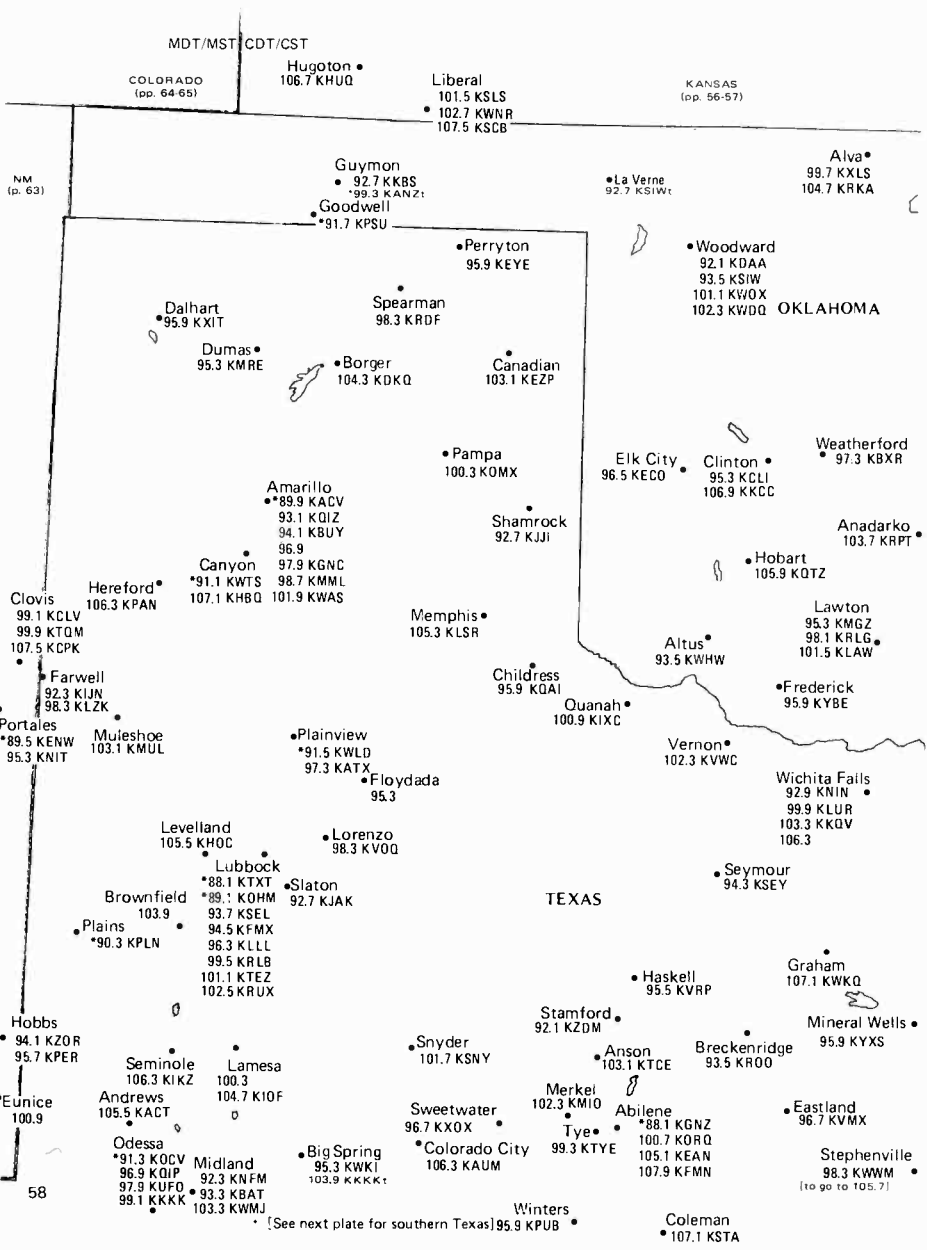

# KANSAS NEBRASKA

Central/Mountain Time Zones. Daylight Saving Time Observed.

Zone II, with stations between 88-108 MHz allowed the following powers and heights above average terrain:

- Class A, 100 to 3,000 watts at up to 92 meters
- Class C-2, 3,000 to 50,000 watts at up to 150 meters
- Class C-1, 50,000 to 100,000 watts at up to 300 meters
- Class C, 100,000 watts at 300 to 610 meters