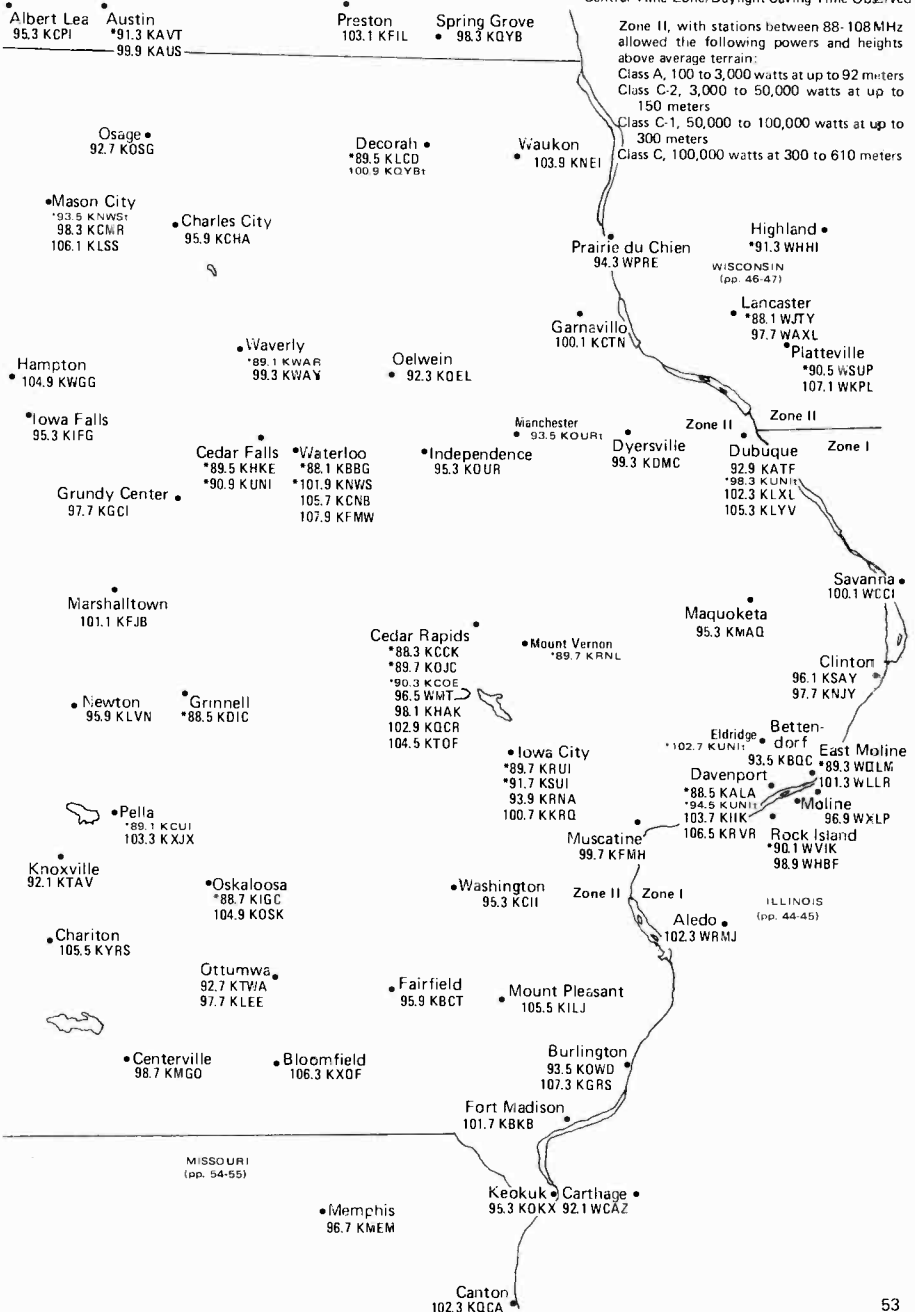

IOWA

Central Time Zone/Daylight Saving Time Observed

Zone II, with stations between 88-108 MHz allowed the following powers and heights above average terrain:

Class A, 100 to 3,000 watts at up to 92 meters
Class C-2, 3,000 to 50,000 watts at up to 150 meters

Class C-1, 50,000 to 100,000 watts at up to 300 meters
Class C, 100,000 watts at 300 to 610 meters