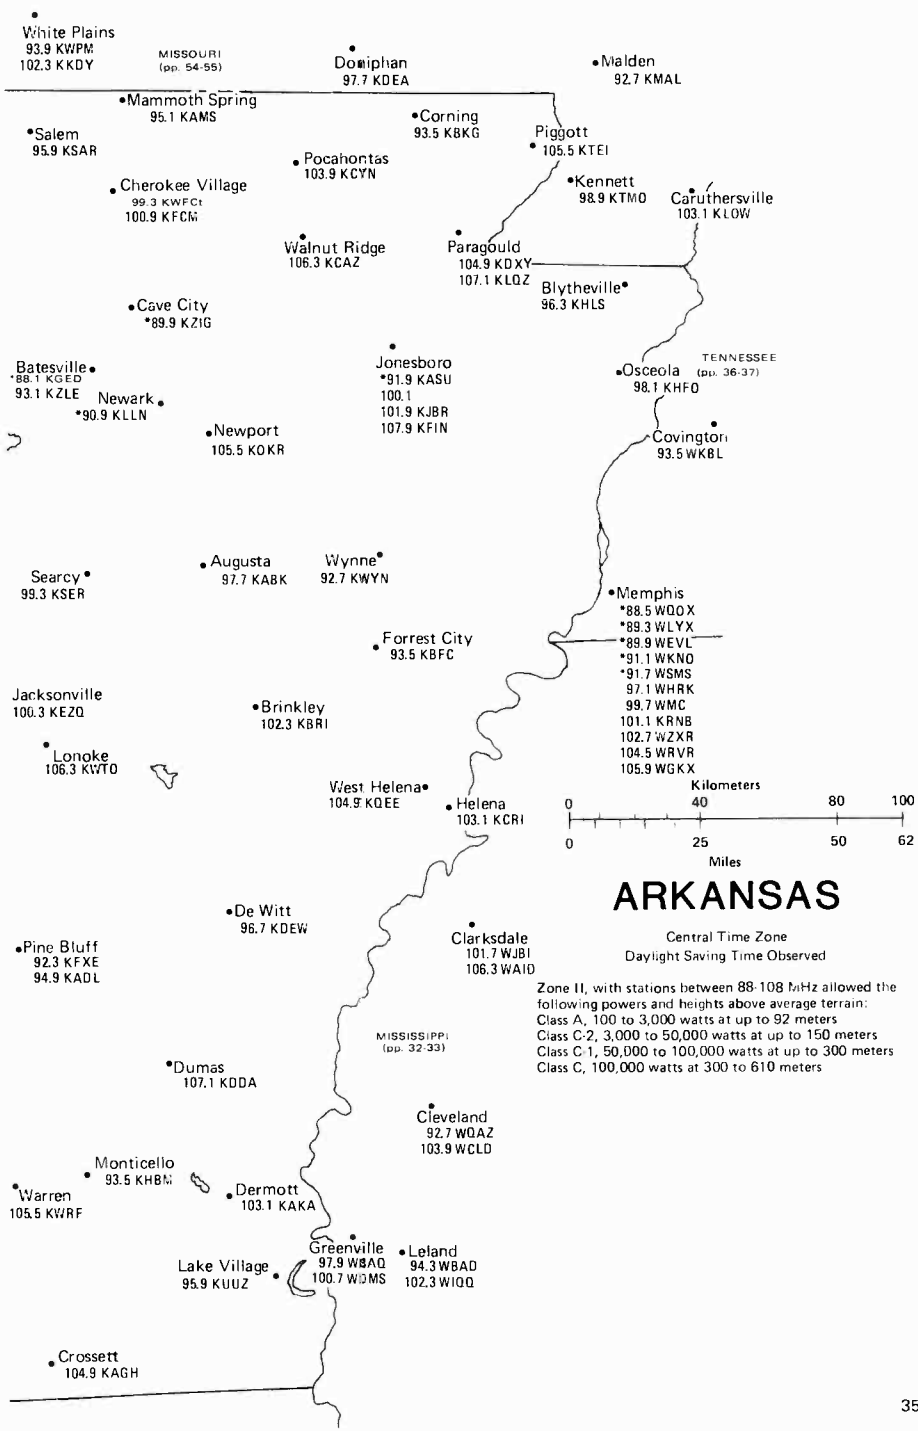

# FLORIDA

Eastern/Central Time Zones  
Daylight Saving Time Observed

(Same scale as South Florida map)

\*[See South Florida map]

OKLAHOMA  
(pp. 58-59)

TEXAS  
(p. 59)

LOUISIANA  
(pp. 32-33)

Zone II, with stations between 88-108 kHz allowed the following powers and heights above average terrain:  
 Class A, 100 to 3,000 watts at up to 92 meters  
 Class C-2, 3,000 to 50,000 watts at up to 150 meters  
 Class C-1, 50,000 to 100,000 watts at up to 300 meters  
 Class C, 100,000 watts at 300 to 610 meters