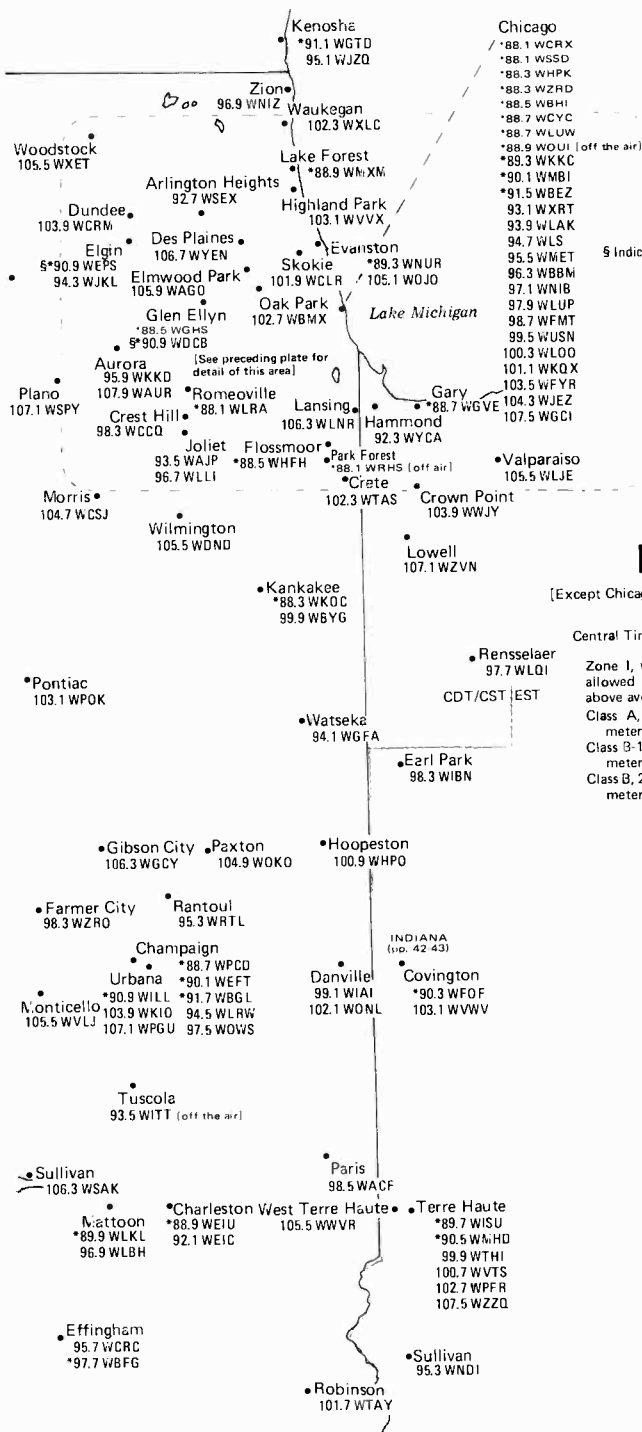

# MICHIGAN

Eastern/Central Time Zones  
Daylight Saving Time Observed

NORTHWEST INDIANA AND  
CHICAGO PORTION OF  
NORTHEAST ILLINOIS

- Chicago
- \*88.1 WCRX
  - \*88.1 WSSD
  - \*88.3 WHPK
  - \*88.3 WZRD
  - \*88.5 WBH1
  - \*88.7 WCYC
  - \*88.7 WLUW
  - \*88.9 WDOI (off the air)
  - \*89.3 WKKC
  - \*90.1 WBWI
  - \*91.5 WBEZ
  - 93.1 WXRT
  - 93.9 WLAK
  - 94.7 WLS
  - 95.5 WNET
  - 96.3 WBBM
  - 97.1 WNIJ
  - 97.9 WLUP
  - 98.7 WFMT
  - 99.5 WUSN
  - 100.3 WL00
  - 101.1 WKDQ
  - 103.5 WIFYR
  - 104.3 WJEZ
  - 107.5 WGC1