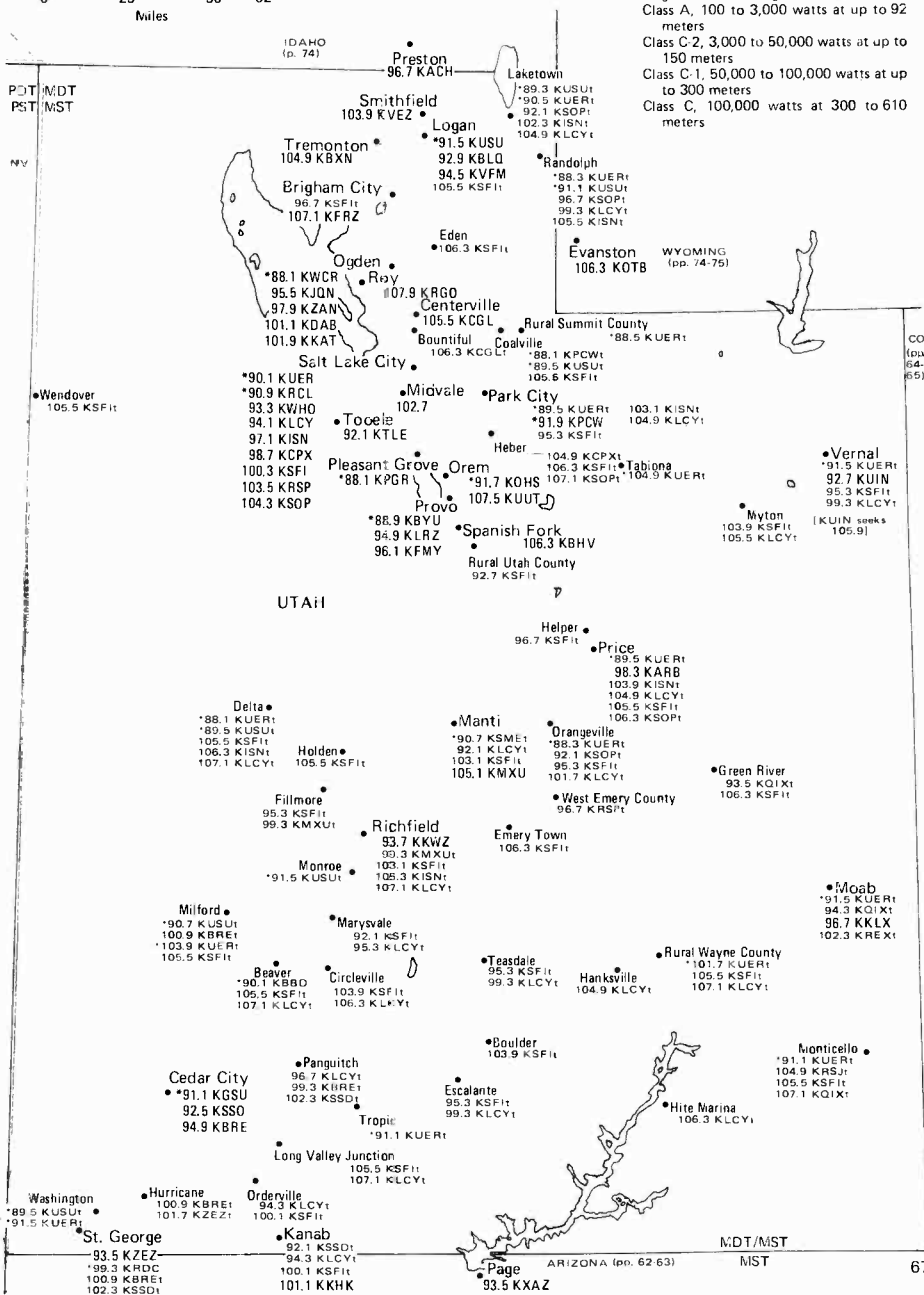

NEVADA • UTAH

Mountain/Pacific Time Zones; Daylight Saving Time Observed

Utah Map:

Zone II, with stations between 88-108 MHz allowed the following powers and heights above average terrain:

- Class A, 100 to 3,000 watts at up to 92 meters
- Class C-2, 3,000 to 50,000 watts at up to 150 meters
- Class C-1, 50,000 to 100,000 watts at up to 300 meters
- Class C, 100,000 watts at 300 to 610 meters