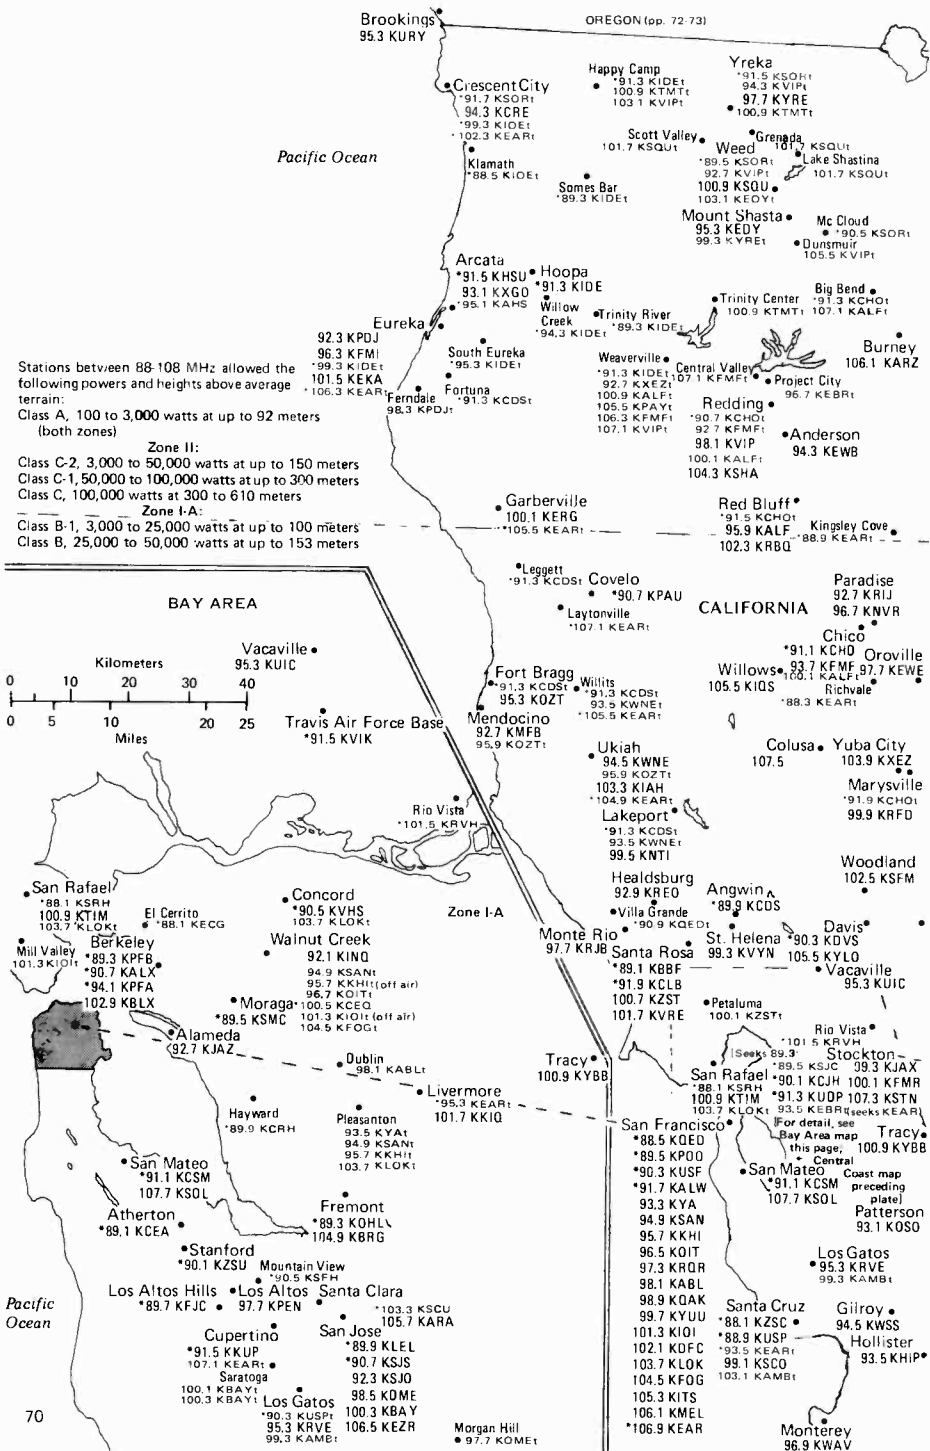

Stations between 88-108 MHz allowed the following powers and heights above average terrain:
Class A, 100 to 3,000 watts at up to 92 meters (both zones)

Zone II:
Class C-2, 3,000 to 50,000 watts at up to 150 meters
Class C-1, 50,000 to 100,000 watts at up to 300 meters
Class C, 100,000 watts at 300 to 610 meters

Zone I-A:
Class B-1, 3,000 to 25,000 watts at up to 100 meters
Class B, 25,000 to 50,000 watts at up to 153 meters