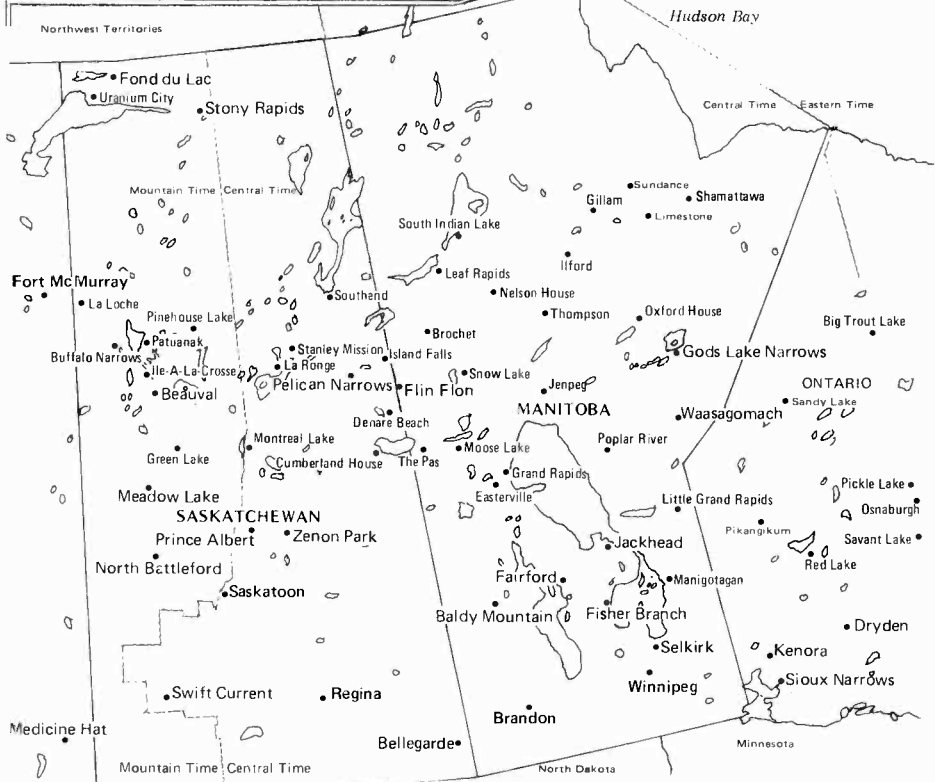

Pine Bluffs  
96.7 KERMT  
(pp. 64-65)

COLORADO

Alaska and Hawaii are in Zone II, where Class A, C-2, C-1, C FM stations are allowed to operate

**Add:**  
 Big White Ski Village (15 km E Kelowna)  
 Not on map: Dorreen, Gagnon, Kitwancool BC