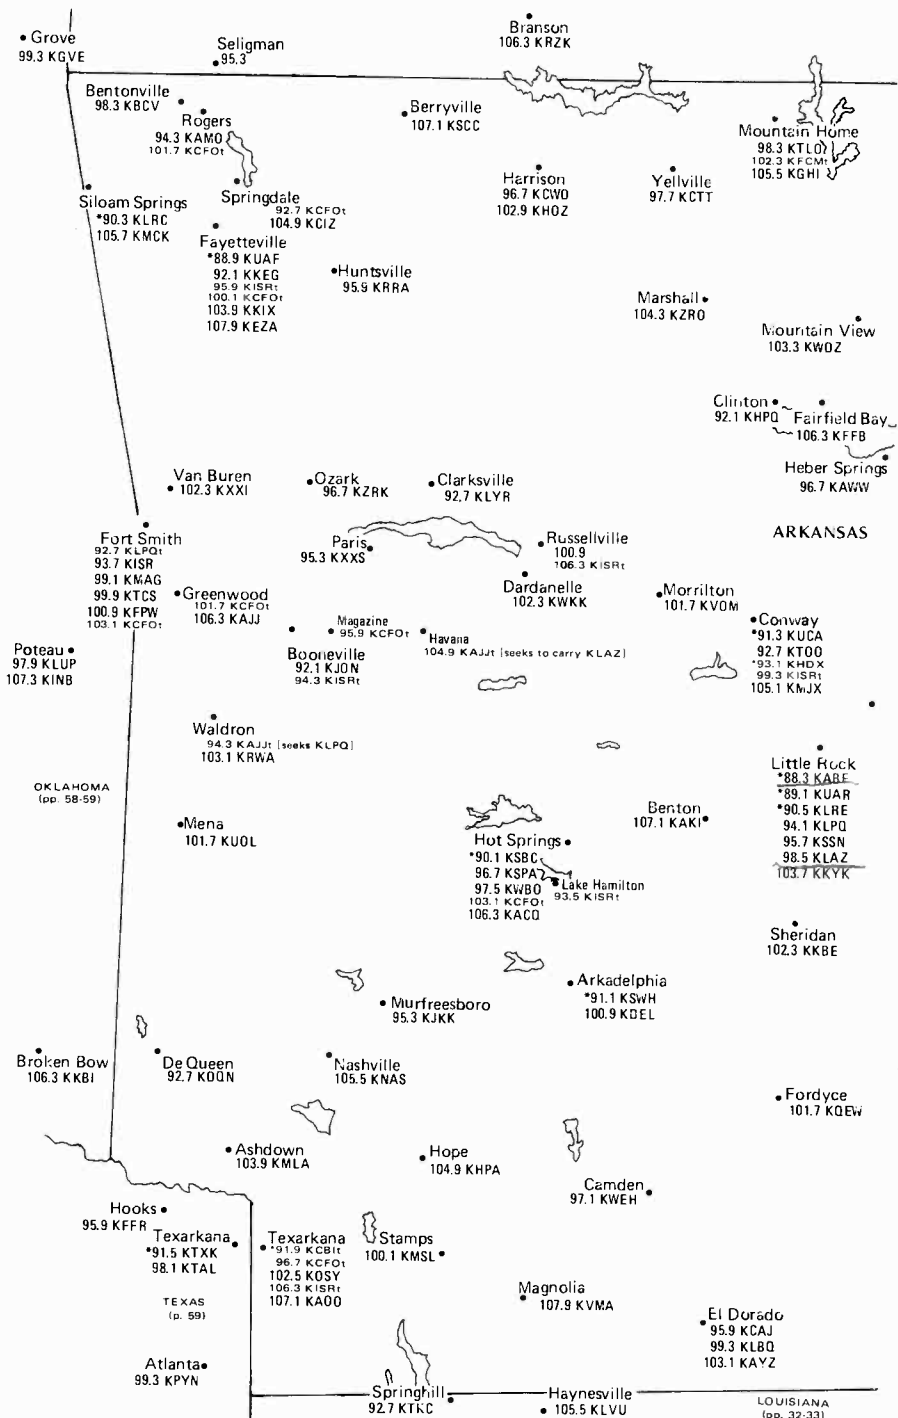

# FLORIDA

Eastern/Central Time Zones  
Daylight Saving Time Observed

(Same scale as South Florida map)

\*[See South Florida map]

OKLAHOMA  
(pp. 58-59)

TEXAS  
(p. 59)

LOUISIANA  
(pp. 32-33)

Zone II, with stations between 88-108 kHz allowed the following powers and heights above average terrain:  
 Class A, 100 to 3,000 watts at up to 92 meters  
 Class C-2, 3,000 to 50,000 watts at up to 150 meters  
 Class C-1, 50,000 to 100,000 watts at up to 300 meters  
 Class C, 100,000 watts at 300 to 610 meters