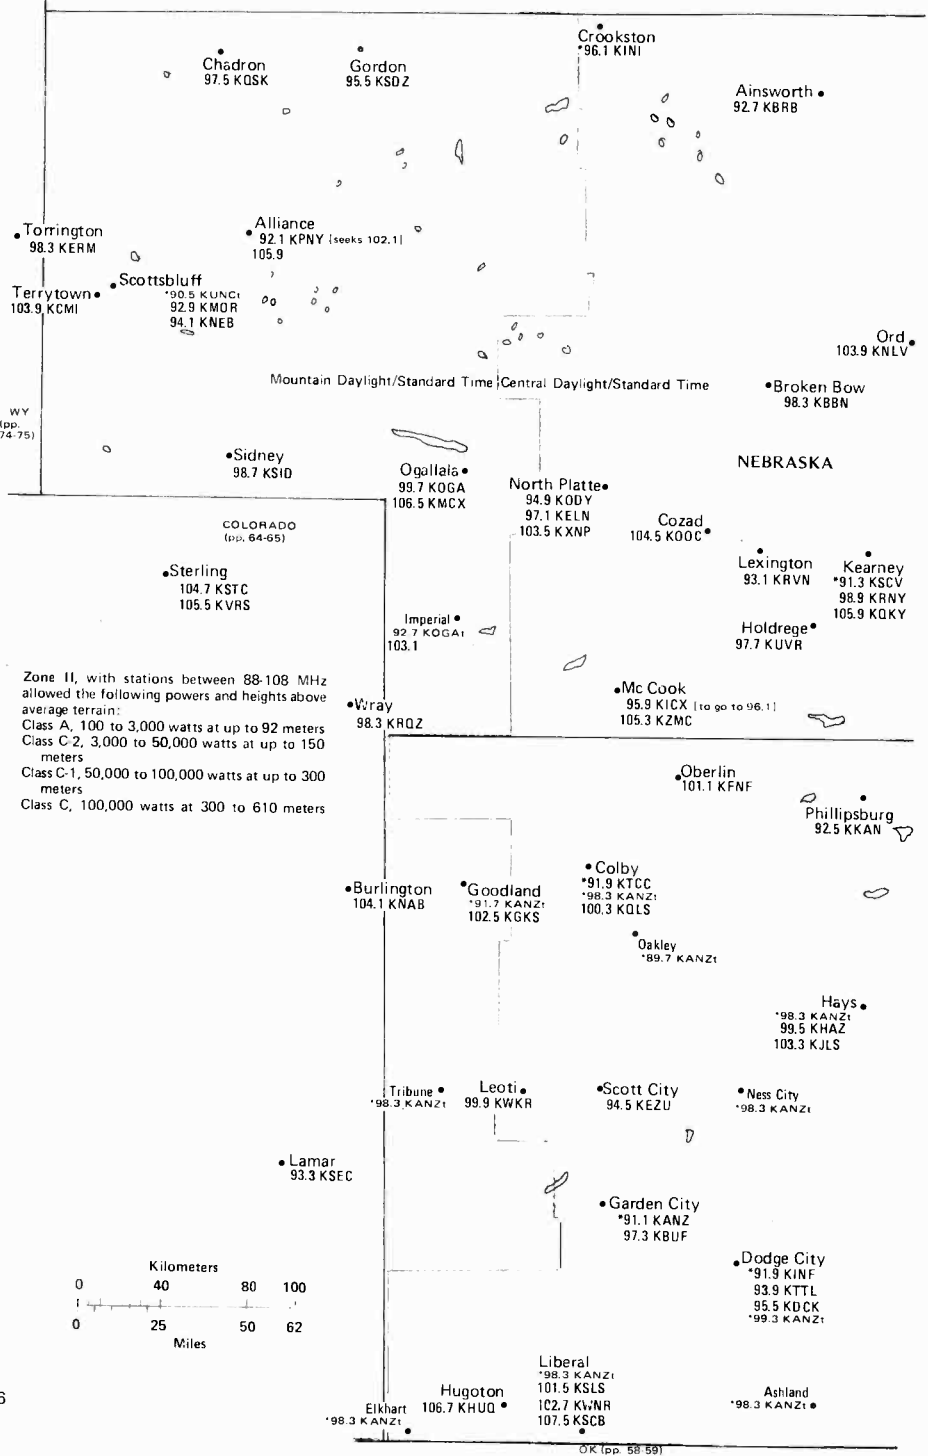

OK (pp. 58-59)