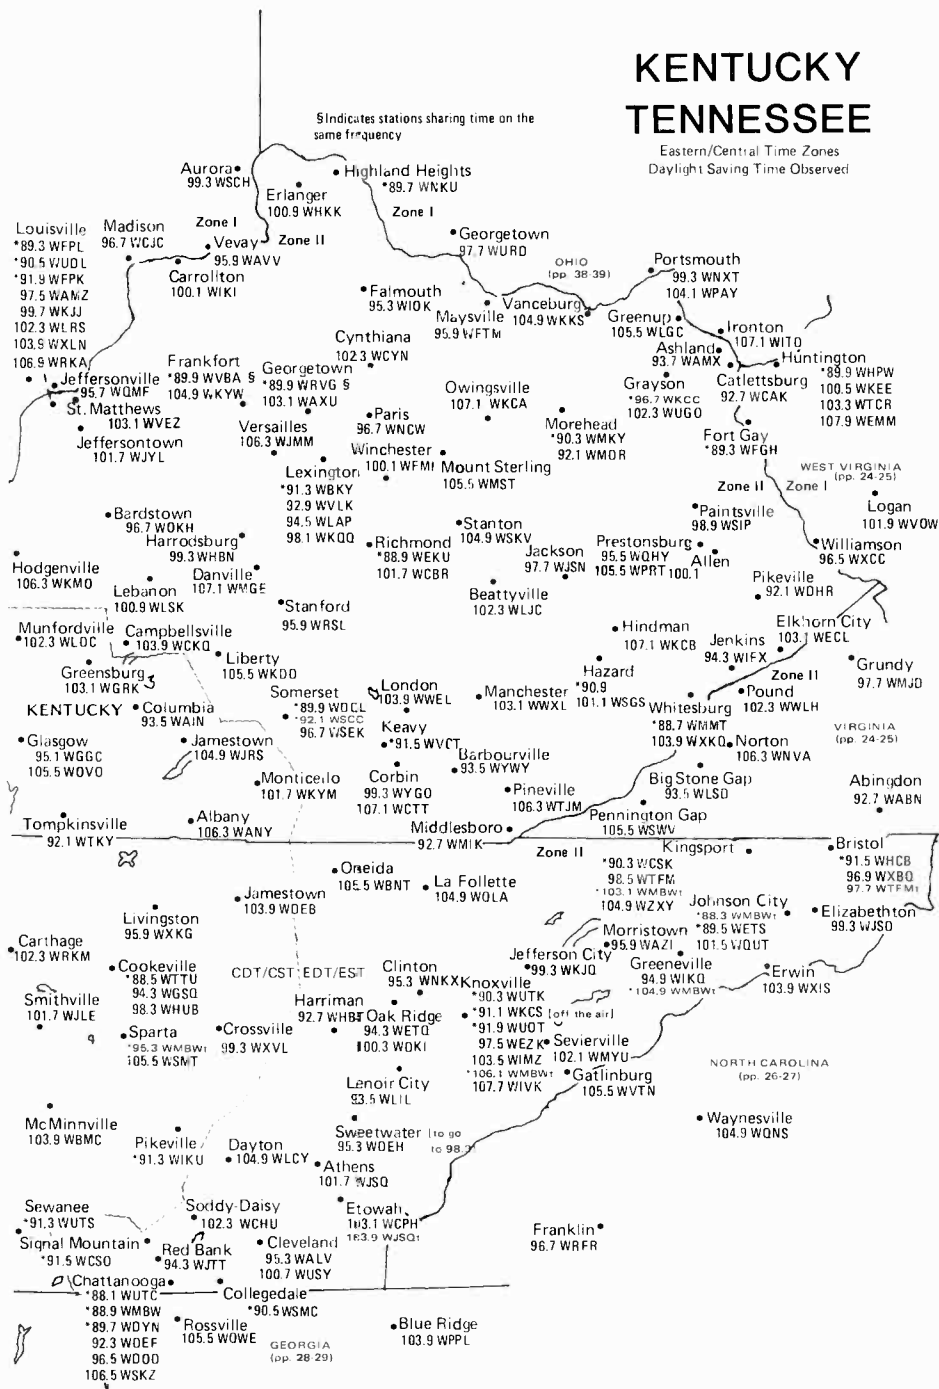

KENTUCKY TENNESSEE

Eastern/Central Time Zones
Daylight Saving Time Observed

Syndicates stations sharing time on the same frequency