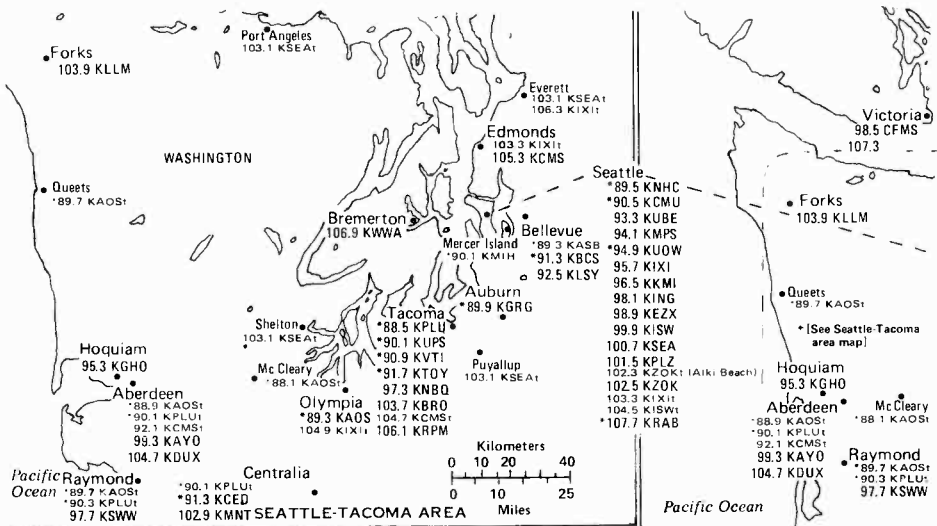

OREGON-WASHINGTON

Zone II
Class A, C-2, C-1, C
FM stations allowed

Pacific/Mountain Time Zones
Daylight Saving Time Observed