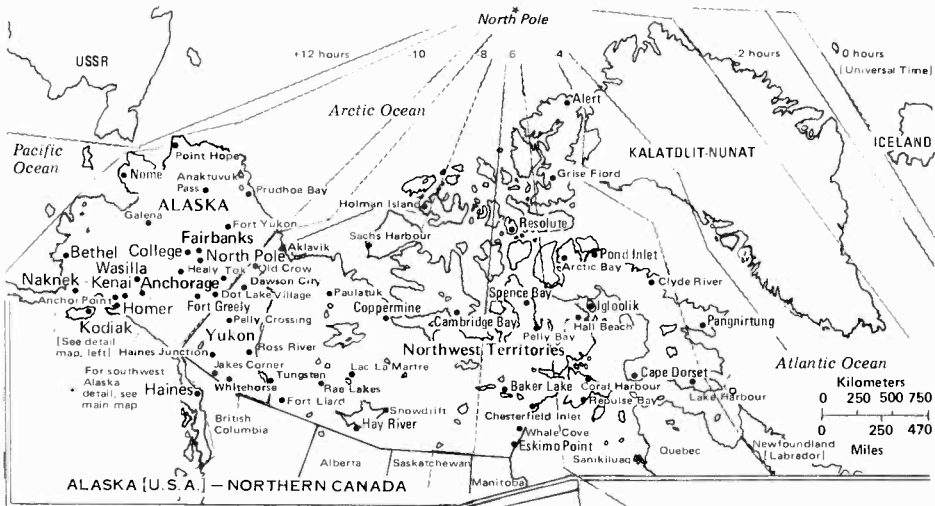

Pine Bluffs  
96.7 KERMT  
(pp. 64-65)

COLORADO

Alaska and Hawaii are in Zone II, where Class A, C-2, C-1, C FM stations are allowed to operate

**Add:**  
 Big White Ski Village (15 km E Kelowna)  
 Not on map: Dorreen, Gagnon, Kitwancool BC