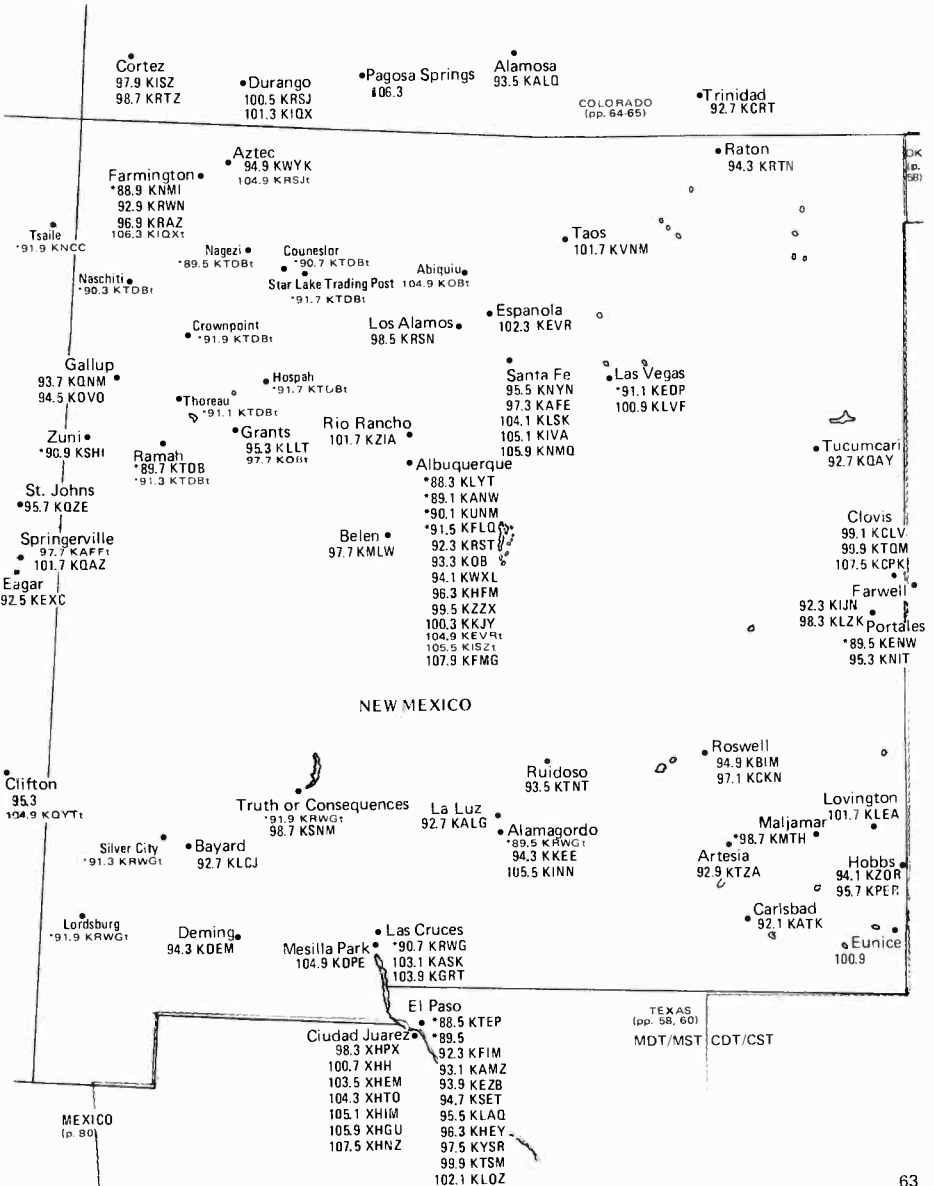

ARIZONA NEW MEXICO

Mountain Time Zone
Daylight Saving Time observed in
New Mexico, but not in Arizona