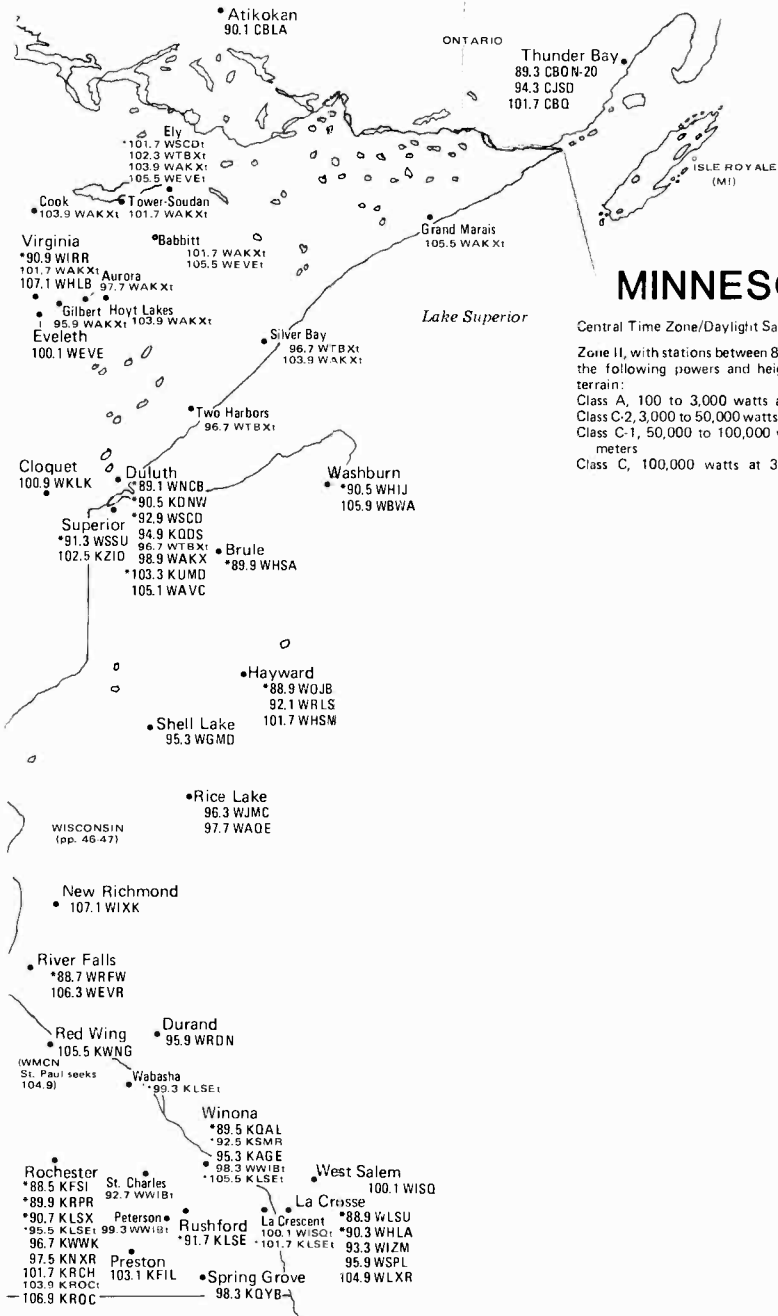

CANADA
(pp. 77-78)

CDT/CST EDT/EST

MINNESOTA

Central Time Zone/Daylight Saving Time Observed

Zone II, with stations between 88-108 MHz allowed the following powers and heights above average terrain:

- Class A, 100 to 3,000 watts at up to 92 meters
- Class C-2, 3,000 to 50,000 watts at up to 150 meters
- Class C-1, 50,000 to 100,000 watts at up to 300 meters
- Class C, 100,000 watts at 300 to 610 meters