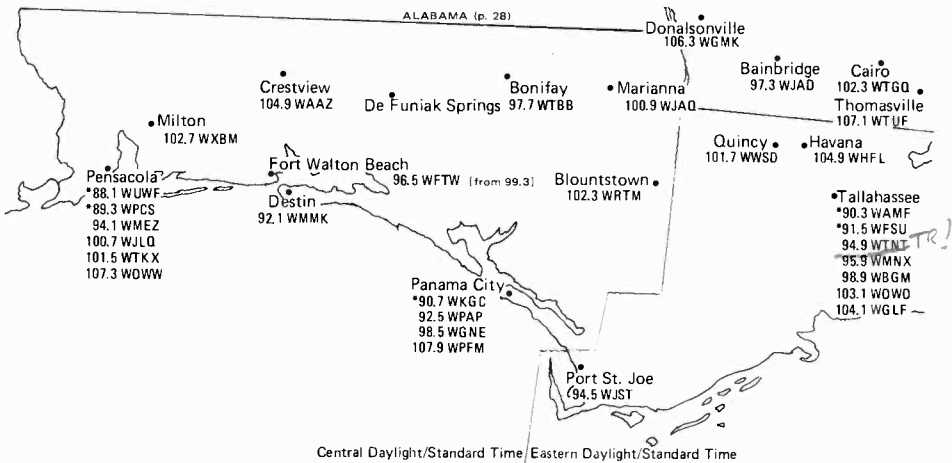

Zone II, with stations between 88-108 MHz allowed the following powers and heights above average terrain:
Class A, 100 to 3,000 watts at up to 92 meters
Class C-2, 3,000 to 50,000 watts at up to 150 meters
Class C-1, 50,000 to 100,000 watts at up to 300 meters
Class C, 100,000 watts at 300 to 610 meters