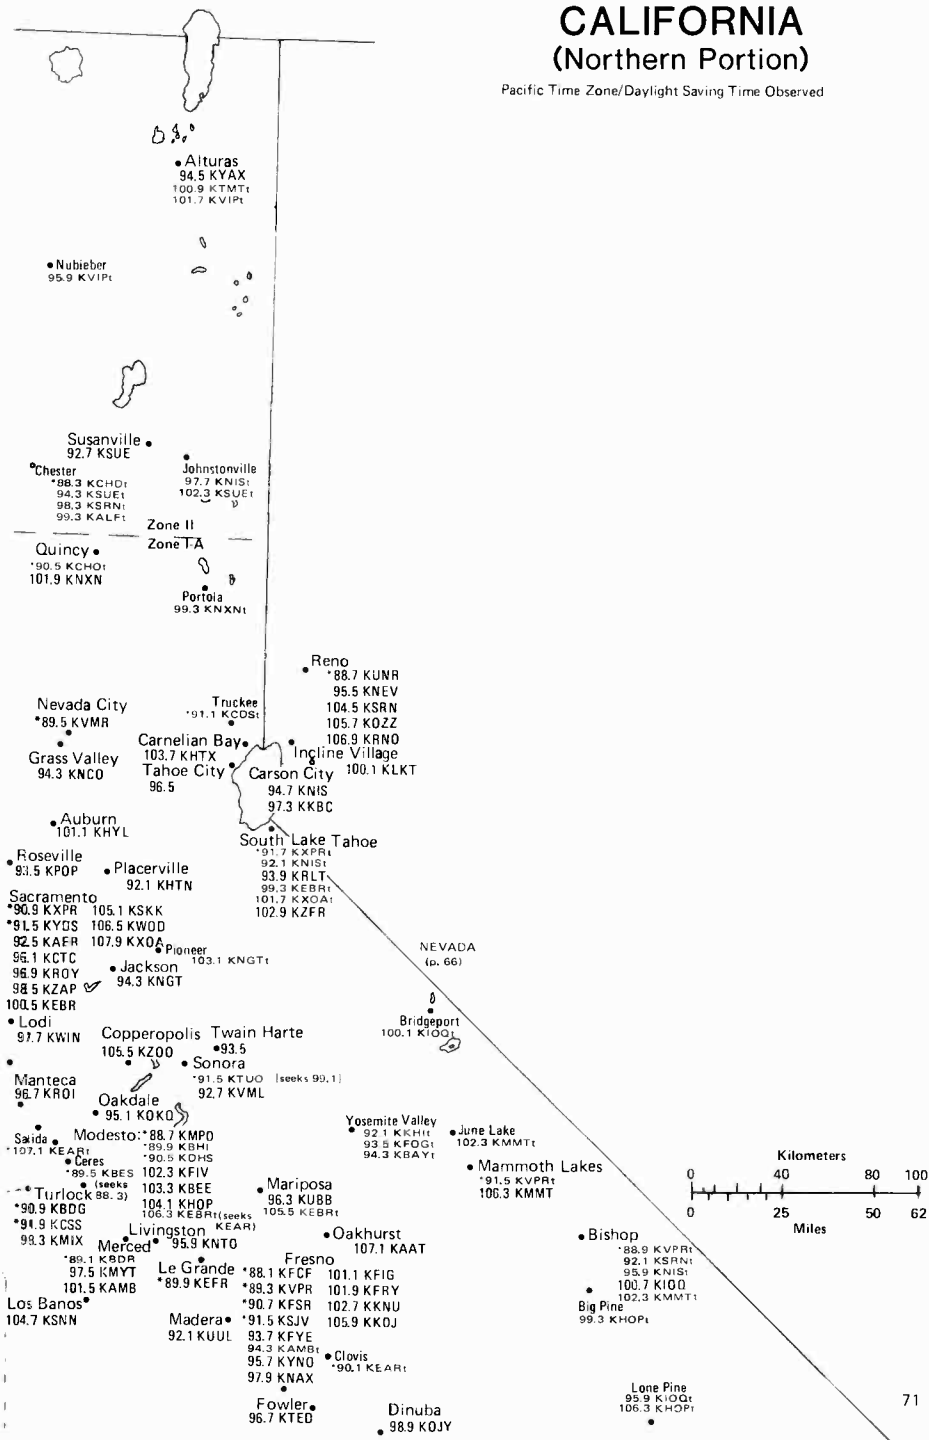

CALIFORNIA (Northern Portion)

Pacific Time Zone/Daylight Saving Time Observed