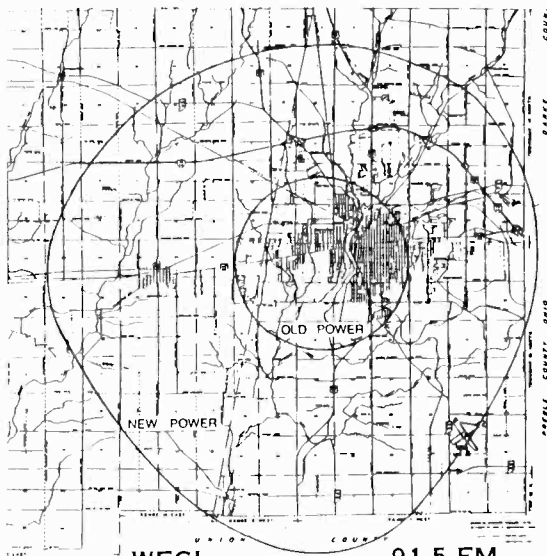

Before his death, Edwin H. Armstrong was working on FM-SCA or "multiplexing," as it was called then. He demonstrated its static-free and relatively high audio quality, saying "We've proved that FM's Second Team can lick AM's varsity." Even though SCA could, if given the chance, deliver a lethal punch to AM, some AM stations are beginning to get into the SCAct by using a subcarrier to send out utility load management data. Thus, a regional AM station could turn off air conditioners or traffic lights over a wide area, or program irrigation systems to turn on or off to make them cost-effective.

FM Coverage Explained

Coverages in miles are given for each station in Part I of the Station Directory, as calculated from FCC charts. By computing all coverages the same way, different stations in the same market can be objectively compared. You can make your own general coverage map for almost any FM station in the U. S. (excluding translators and the few remaining 10-watt educational stations), using a road map and the two figures we give. The smaller figure is the 1 millivolt "primary," and the larger is the 50 microvolt "secondary." Many stations do not get out equally well in all directions to the 50 micro-

WECI 91.5 FM
EARLHAM COLLEGE
RICHMOND, INDIANA
Power-up!