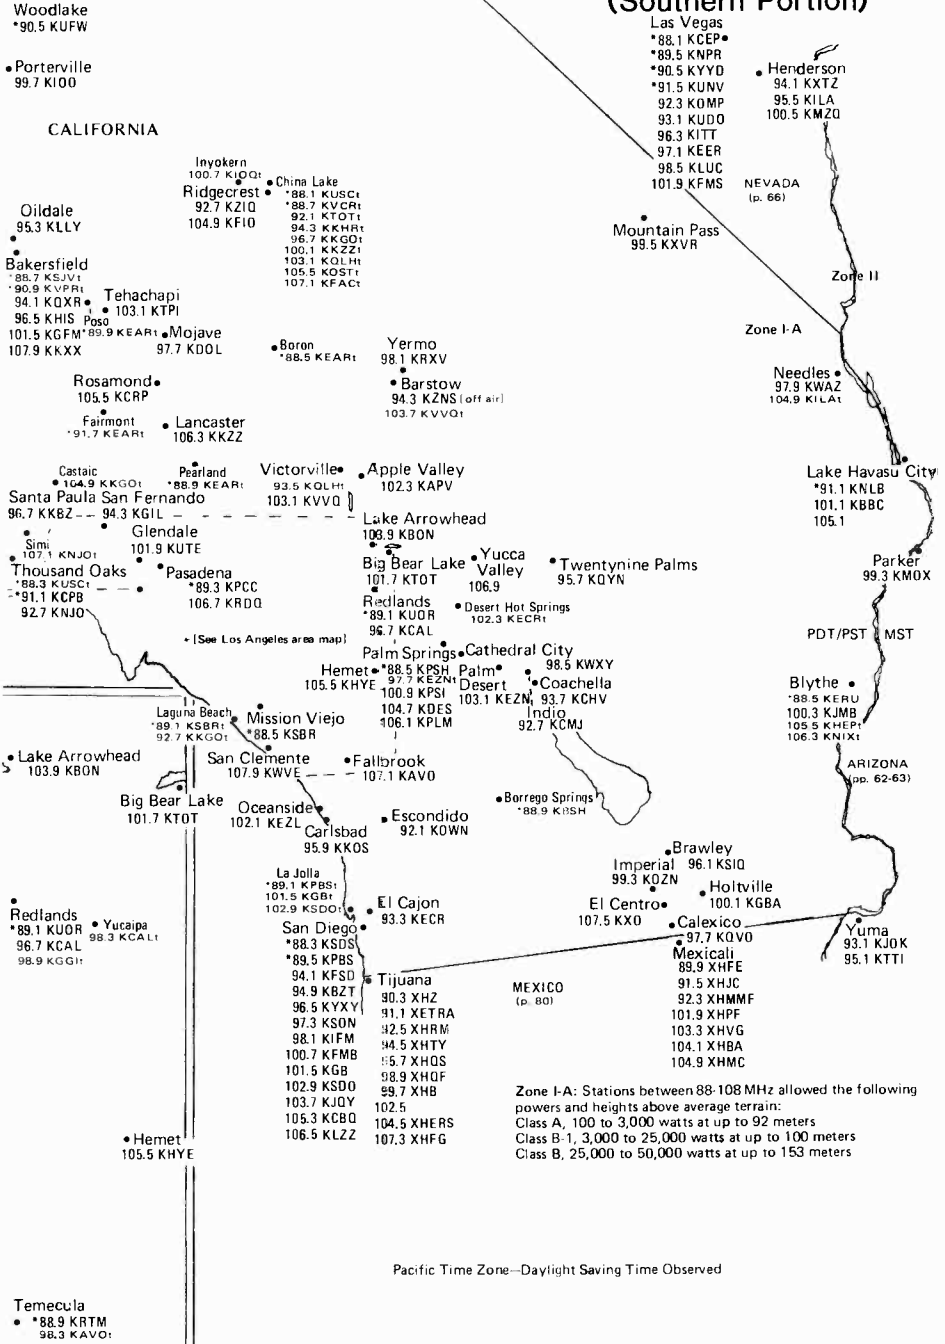

CALIFORNIA (Southern Portion)