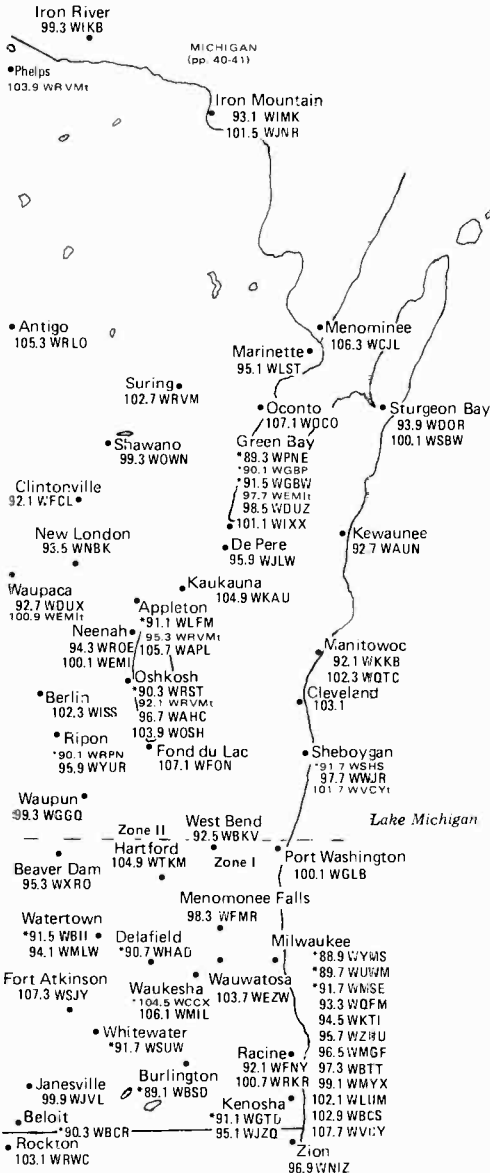

WISCONSIN

Central Time Zone/Daylight Saving Time Observed

Stations between 88-108 MHz allowed the following powers and heights above average terrain:
Class A, 100 to 3,000 watts at up to 92 meters (both zones)

Zone II:

Class C-2, 3,000 to 50,000 watts at up to 150 meters
Class C-1, 50,000 to 100,000 watts at up to 300 meters

Class C, 100,000 watts at 300 to 610 meters

Zone I:

Class B-1, 3,000 to 25,000 watts at up to 100 meters

Class B, 25,000 to 50,000 watts at up to 153 meters