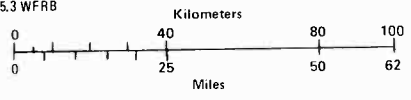

WEST VIRGINIA (pp. 24-25)

MARYLAND (pp. 24-25)