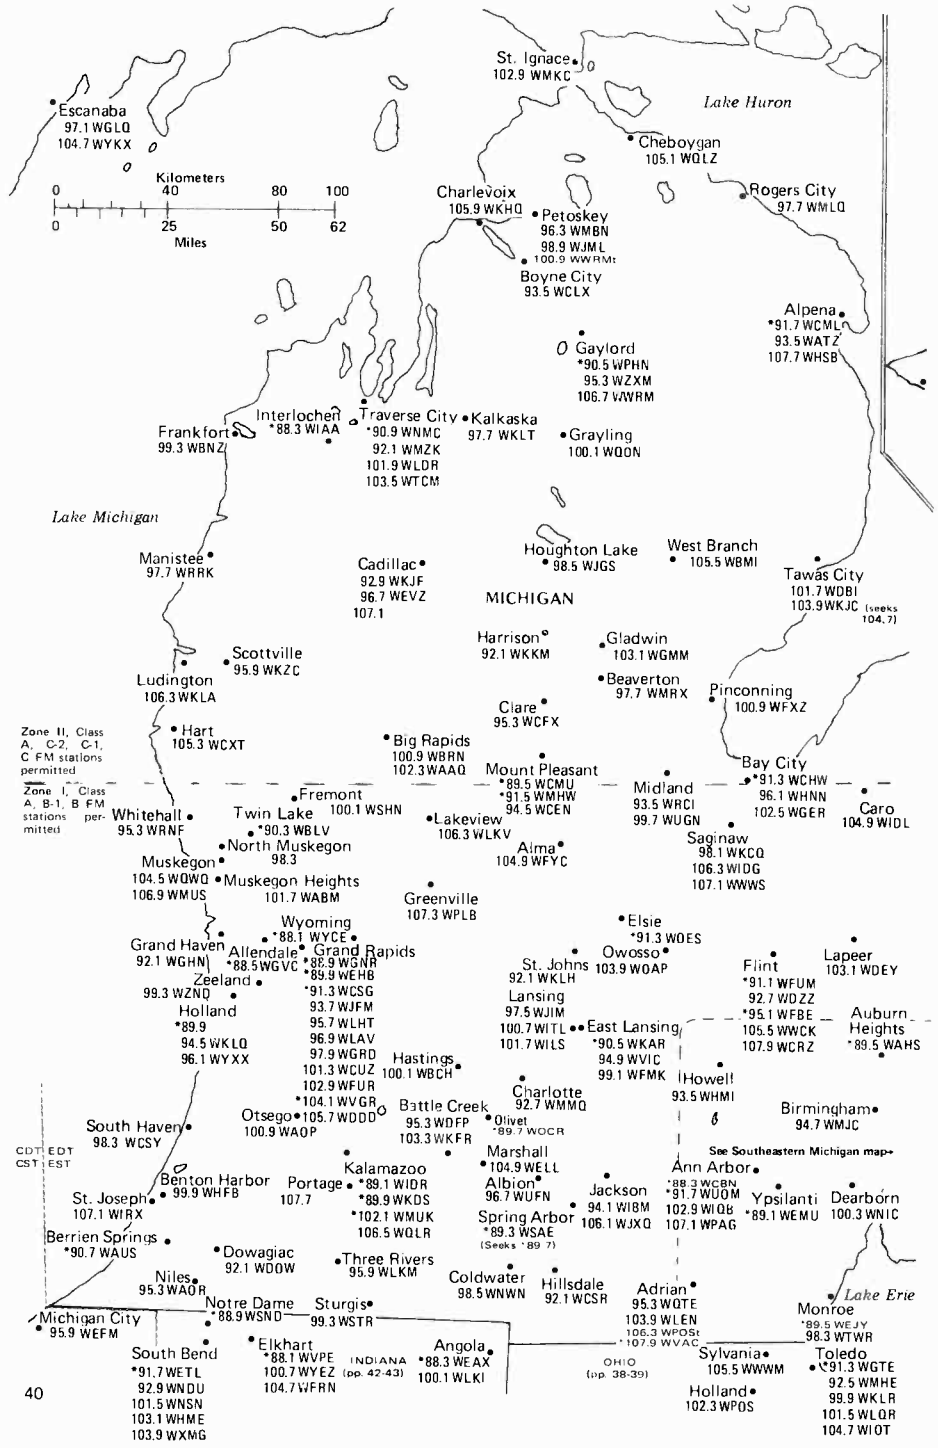

Zone I, Class A, B-1, B FM stations permitted

CDT, EDT, CST, EST