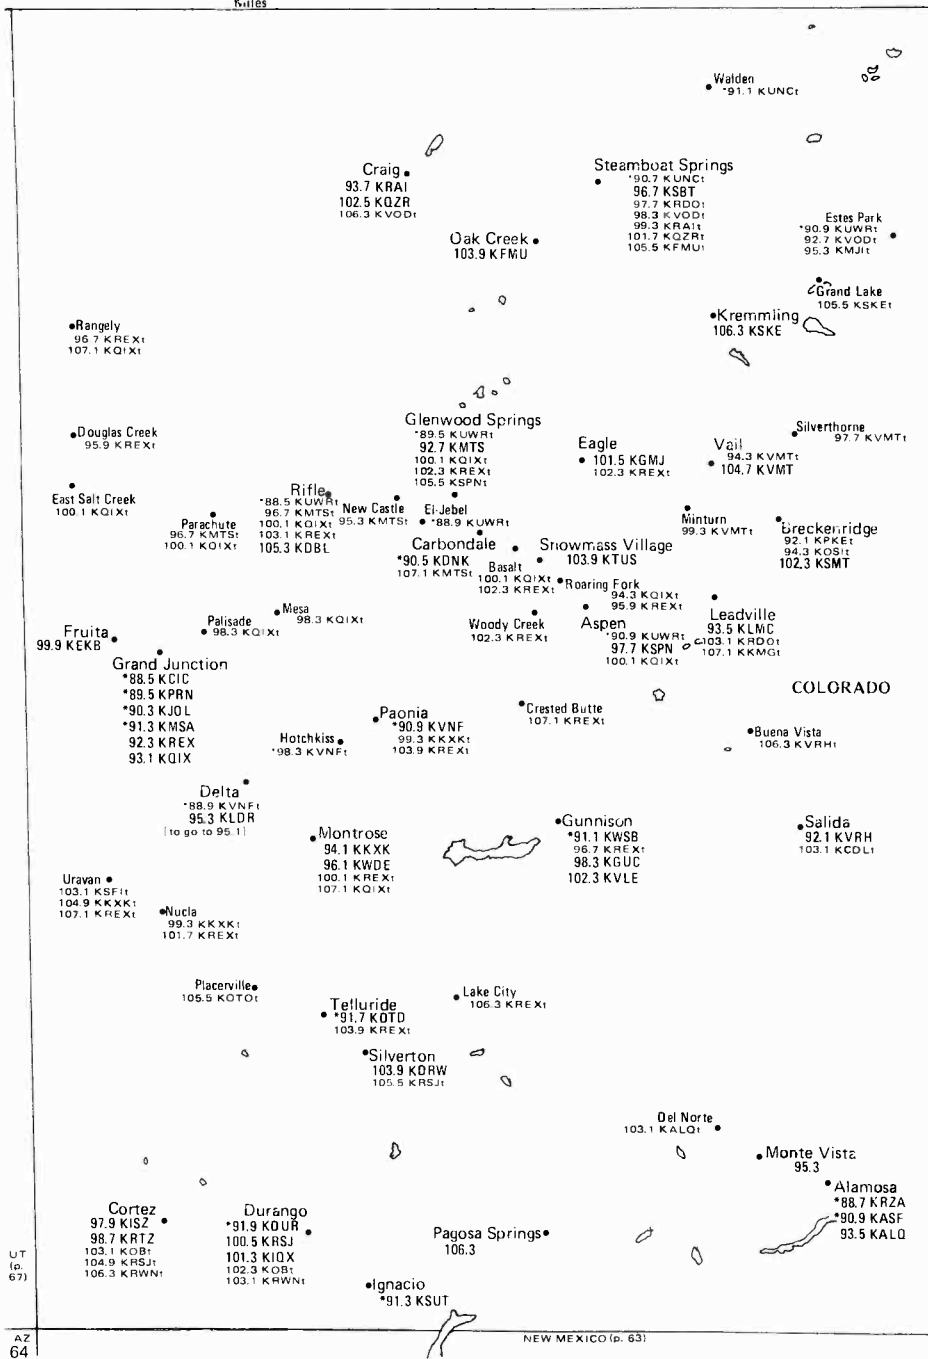

COLORADO

UT (p. 67)
AZ 64

NEW MEXICO (p. 63)