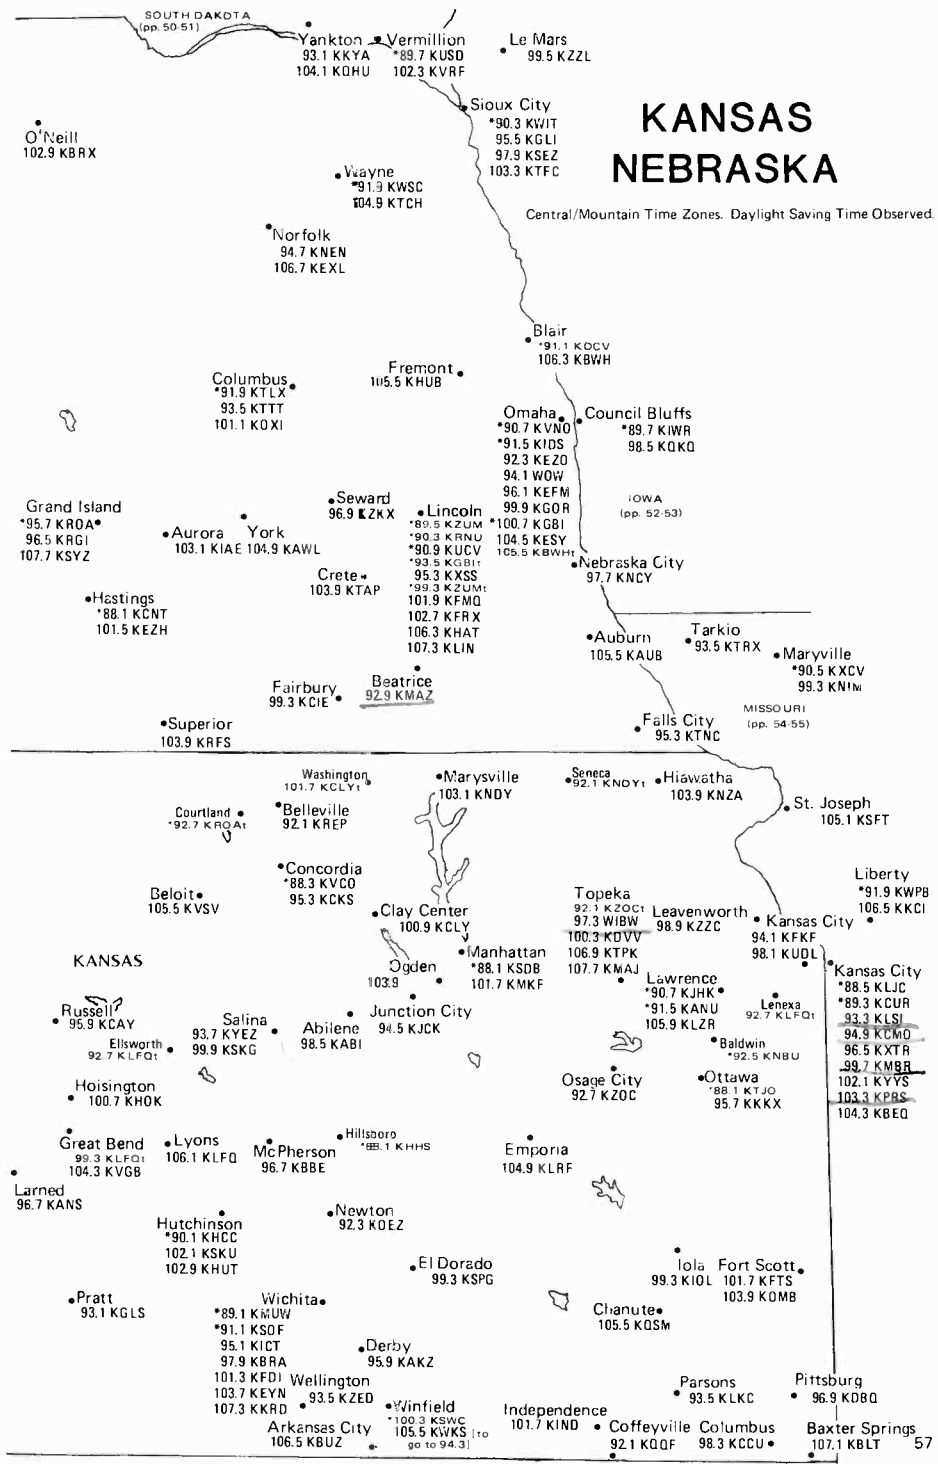

KANSAS NEBRASKA

Central/Mountain Time Zones. Daylight Saving Time Observed.