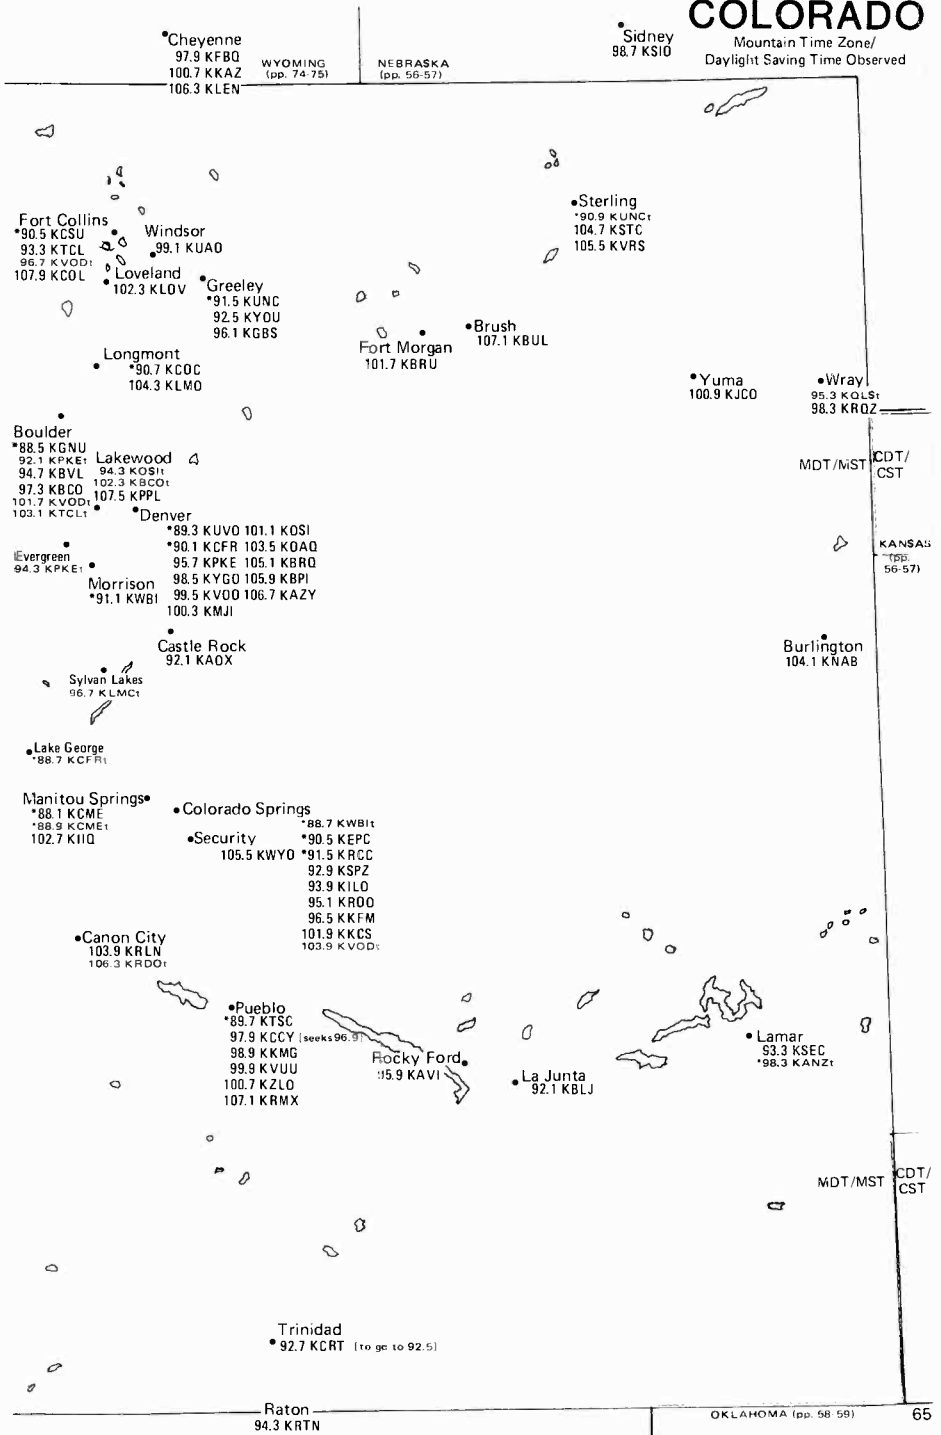

# COLORADO

Mountain Time Zone/  
Daylight Saving Time Observed

PDT/PST MDT/MST

OREGON  
(pp. 72-73)

IDAHO  
(p. 74)

•Mc Dermitt  
100.1 KJOT  
106.3 KF XD

•Orovada  
103.1 KJOT

•Gerlach  
91.5 KGLH