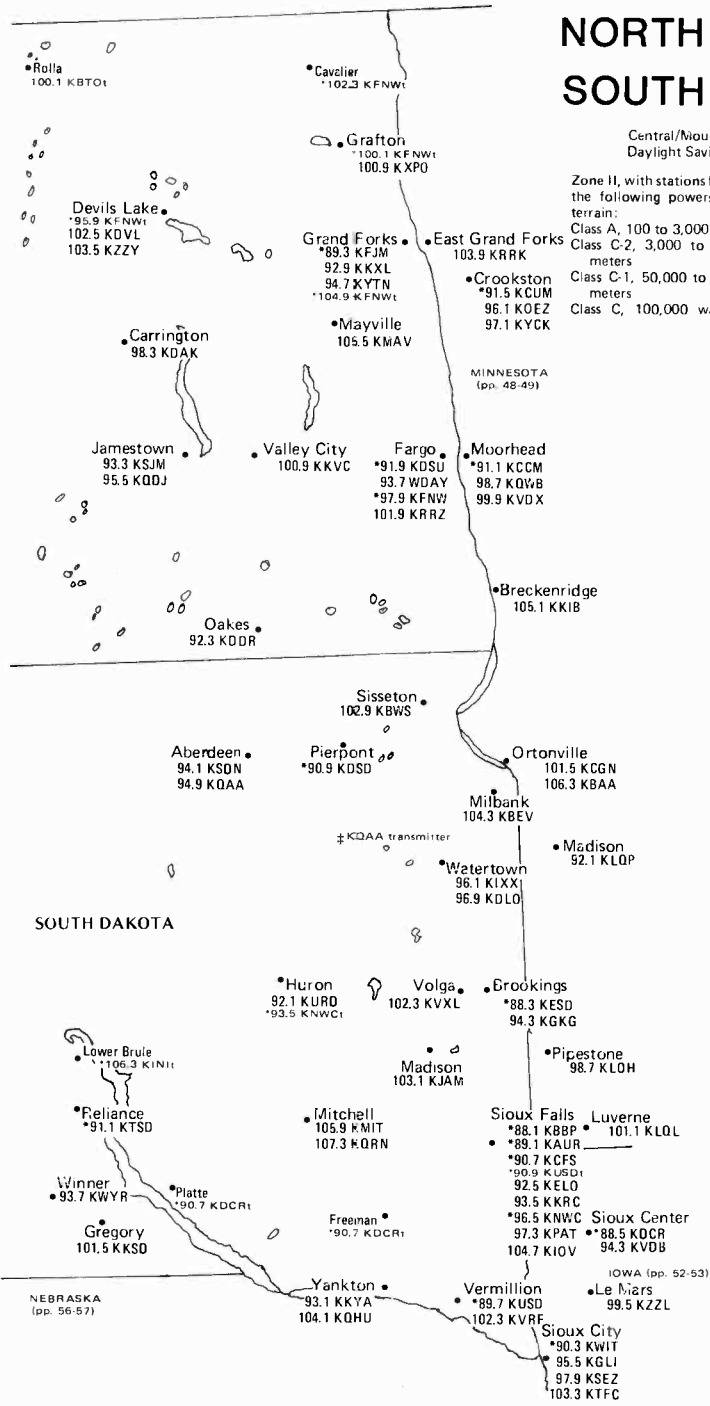

NORTH DAKOTA SOUTH DAKOTA

Central/Mountain Time Zones
Daylight Saving Time Observed

Zone II, with stations between 88-108 MHz allowed the following powers and heights above average terrain:

- Class A, 100 to 3,000 watts at up to 92 meters
- Class C-2, 3,000 to 50,000 watts at up to 150 meters
- Class C-1, 50,000 to 100,000 watts at up to 300 meters
- Class C, 100,000 watts at 300 to 610 meters