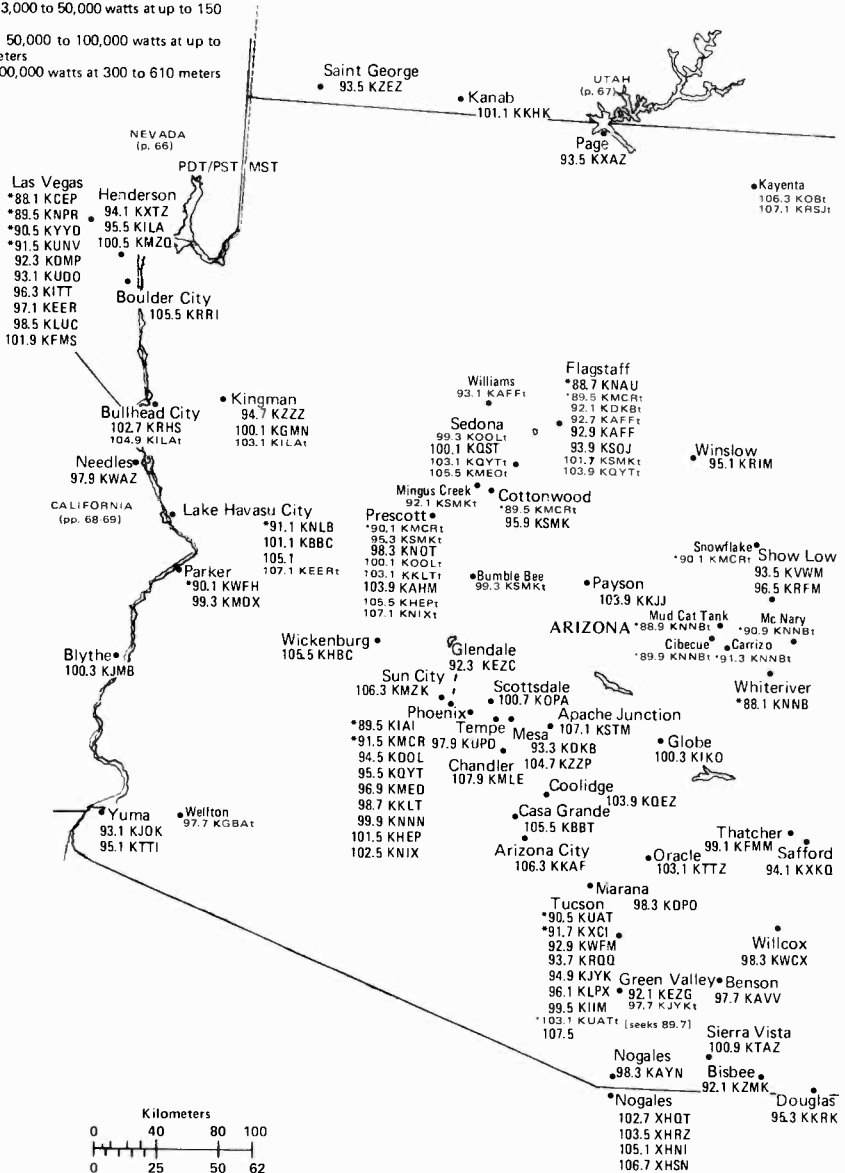

Zone II, with stations between 88-108 MHz allowed the following powers and heights above average terrain:

- Class A, 100 to 3,000 watts at up to 92 meters
- Class C-2, 3,000 to 50,000 watts at up to 150 meters
- Class C-1, 50,000 to 100,000 watts at up to 300 meters
- Class C, 100,000 watts at 300 to 610 meters