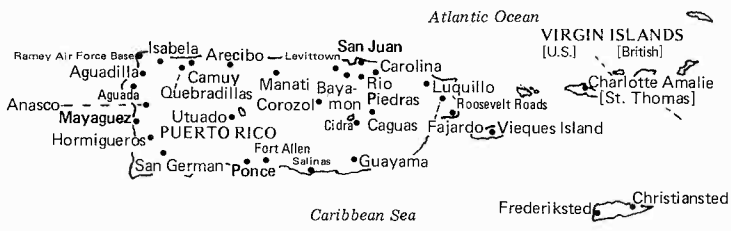

PUERTO RICO • VIRGIN ISLANDS

Atlantic Time Zone

Zone I-A
Commercial Class B stations allowed
20,000 watts at 2000 feet