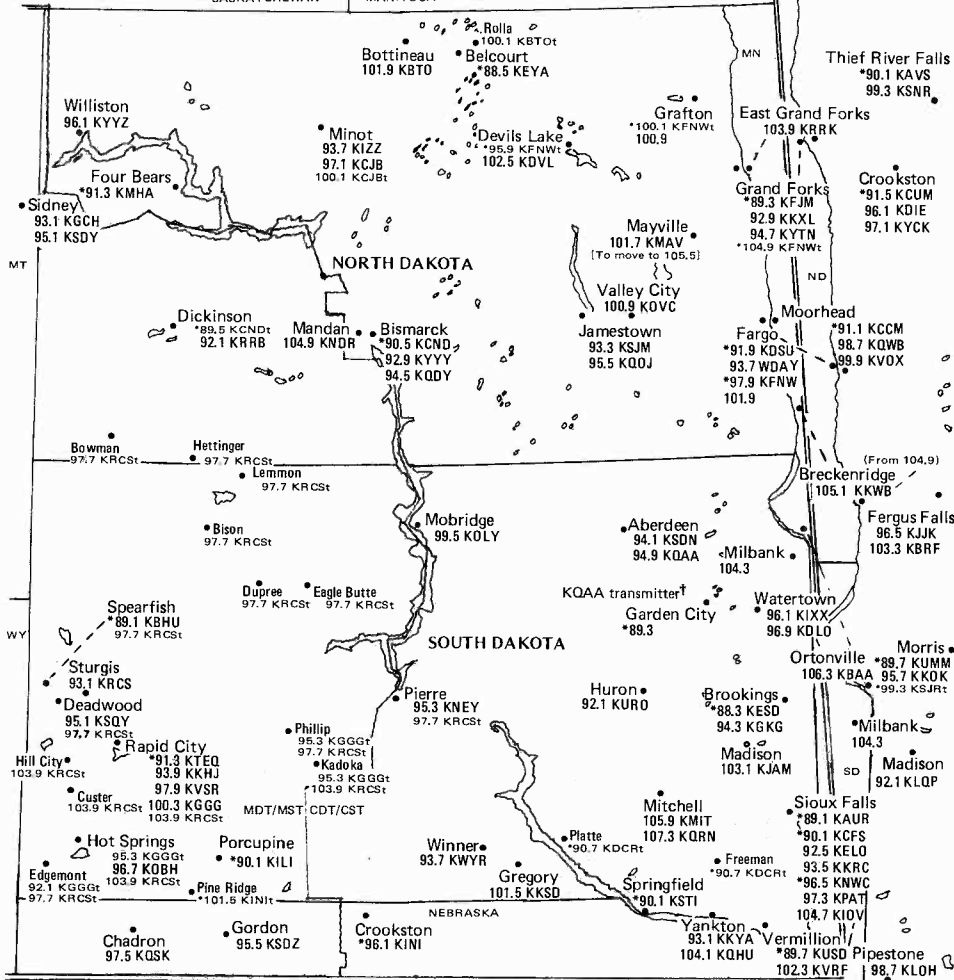

Eastern/Central Time Zones

Daylight Saving Time Observed [except Eastern Time Zone portion of  
Indiana does not observe Daylight Saving Time]

NORTH DAKOTA • SOUTH DAKOTA

CANADA

SASKATCHEWAN | MANITOBA

MINNESOTA