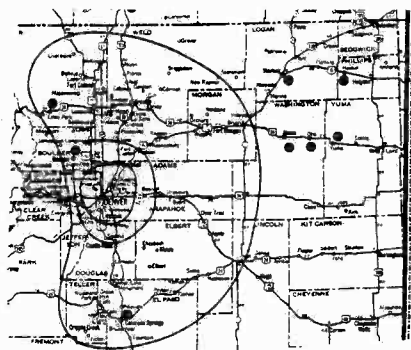

FM Coverage Explained

FM station coverages are given in the geographical part of the Station Directory. The FCC requires FM stations to calculate their coverages according to antenna height above average terrain and effective radiated power data. All coverages reported in this book have been calculated according to FCC charts to help take the guesswork out of FM reception. By computing all coverages the same way, different stations in the same market can be objectively compared. Some stations, however, employ directional antennas, limiting their coverage in certain directions to avoid interference with other stations with which they may be short-spaced. Other stations may be next to mountain ranges, with coverages varying considerably according to direction. The coverage of KLIR 100.3 Denver CO is indicated on the accompanying map. Here you can see the influence of the Rocky Mountains on this station's coverage to the west.

COVERAGES CONTOUR MAP

KLIR Stereo

SITUATED AT THE FOOT OF THE SNOW-CAPPED
ROCKY MOUNTAINS, IN MILE-HIGH
DENVER, COLORADO

EASY LISTENING AT 100.3

CIRCULAR-POLARIZED

The FCC requires FM stations to take note of their 3.16 millivolt per meter "principal city" contour, as well as the 1 millivolt "primary." This book lists the 1 millivolt primary only, and not the 50 microvolt secondary as shown in earlier editions. By showing only one mileage figure for each station some of the clutter in the station directory is eliminated. The 50 microvolt contour can only be claimed for coverage purposes if it is interference-free. With the development of more and more stations, many do not enjoy interference-free secondaries. A way of estimating secondary coverages is to multiply the primary coverage radius for a 3,000 watt station by three; and a 100,000 watt station primary radius by two. A directional home antenna can also help people enjoy FM up to and beyond the secondary coverage limit.

The best car reception will be with a vertical antenna mounted on the front fender, and extended to about 31 inches. Windshield antennas are best used in areas where vandalism is a problem. Normally, your FM radio will give you the sharpest possible reception of nearby stations. The advantage of FM over AM shows up more clearly after dark, when many AM stations leave the air, go directional, or reduce power. Interference increases on the AM band, and the traveler interested in nearby weather or travel information finds FM offers clear and distinct station separation. Stations with vertical or circular polarization (marked with a "v" in the Station Directory) offer the best mobile reception, as opposed to stations that transmit only horizontally.