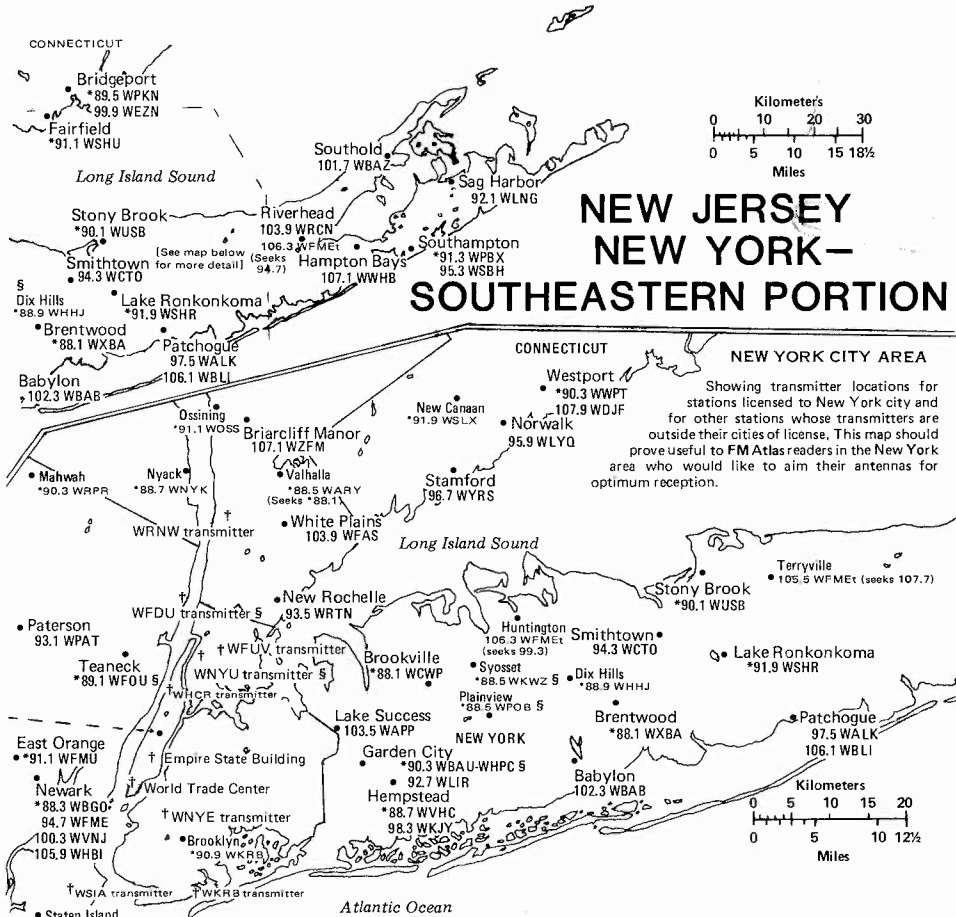

# NEW JERSEY NEW YORK— SOUTHEASTERN PORTION

Showing transmitter locations for stations licensed to New York city and for other stations whose transmitters are outside their cities of license. This map should prove useful to FM Atlas readers in the New York area who would like to aim their antennas for optimum reception.