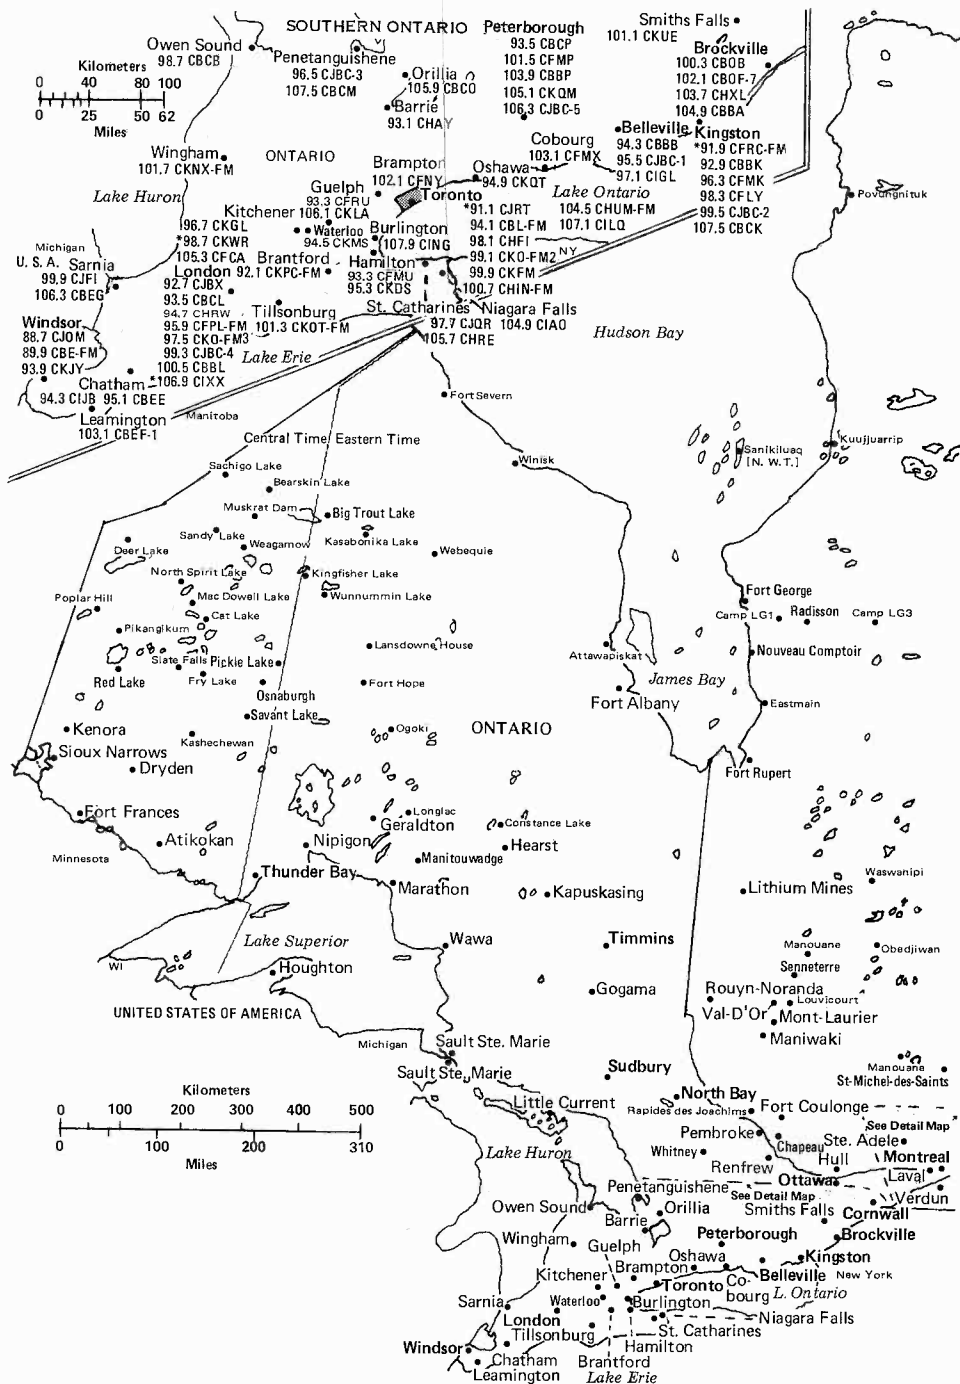

**BRITISH COLUMBIA**

**KODIAK - KENAI DETAIL**

**ALBERTA**

Add:  
 Big White Ski Village (15 km E. Kelowna)  
 Darreen BC (not on map)  
 Kitwanooc BC (not on map)

Daylight Saving Time observed in Alaska, but not in Hawaii.  
 Daylight Saving Time observed in Canada, except for that part of Saskatchewan in the Central Time Zone.