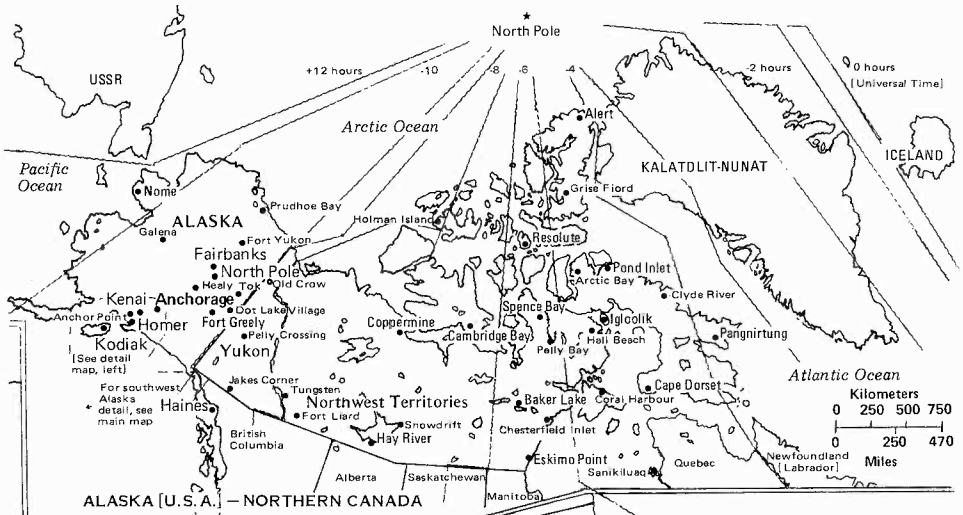

**BRITISH COLUMBIA**

**KODIAK - KENAI DETAIL**

**ALBERTA**

Add:  
 Big White Ski Village (15 km E. Kelowna)  
 Darreen BC (not on map)  
 Kitwanooc BC (not on map)

Daylight Saving Time observed in Alaska, but not in Hawaii.  
 Daylight Saving Time observed in Canada, except for that part of Saskatchewan in the Central Time Zone.