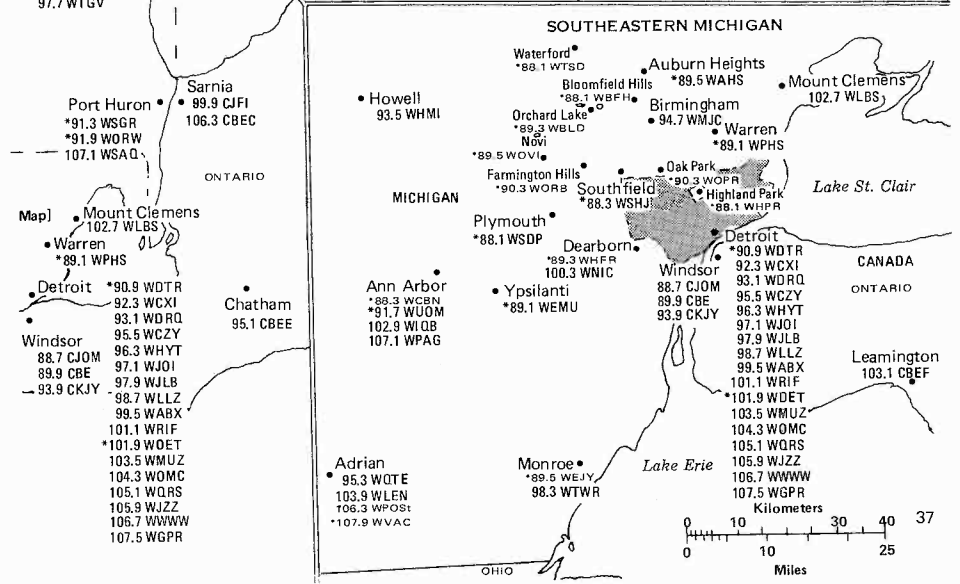

# KENTUCKY TENNESSEE

## ILLINOIS—SOUTHERN PORTION INDIANA—SOUTHERN PORTION

S Indicates nearby stations that share time on the same frequency.

MICHIGAN'S UPPER PENINSULA AND ISLE ROYALE

Kilometers

5 Stations that share time on the same frequency.

Eastern/Central Time Zones

Daylight Saving Time Observed [except Eastern Time Zone portion of  
Indiana does not observe Daylight Saving Time]

NORTH DAKOTA • SOUTH DAKOTA

CANADA

SASKATCHEWAN | MANITOBA

MINNESOTA