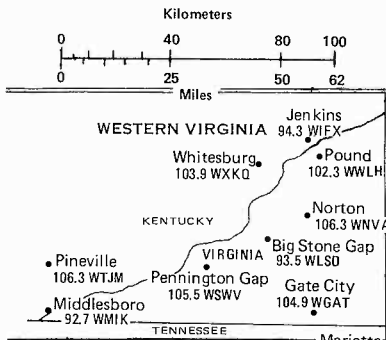

DELAWARE • MARYLAND • VIRGINIA WEST VIRGINIA • DISTRICT OF COLUMBIA

Eastern Time Zone/Daylight Saving Time Observed