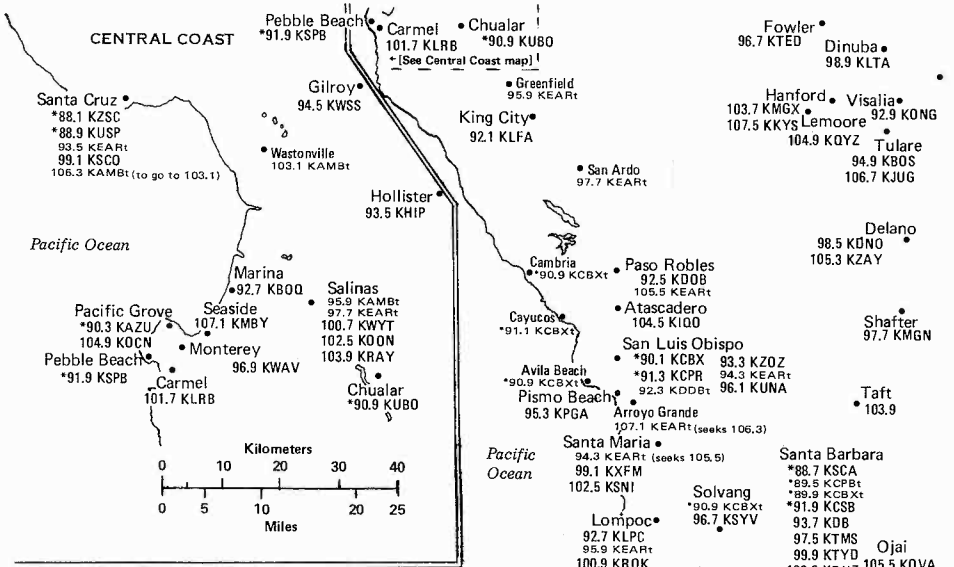

Zone I-A
Commercial Class B stations allowed with 50,000 watts at 500 feet