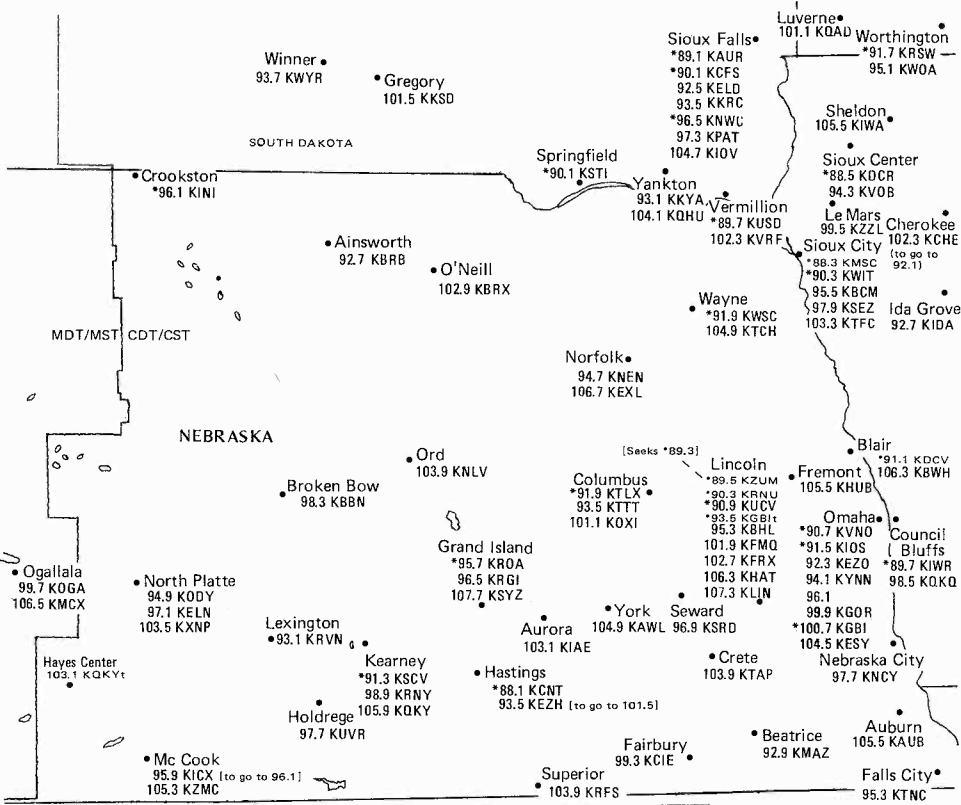

Zone II
Commercial Class C
stations allowed with
100,000 watts at
2000 feet

IOWA NEBRASKA

Central/Mountain Time Zones
Daylight Saving Time Observed