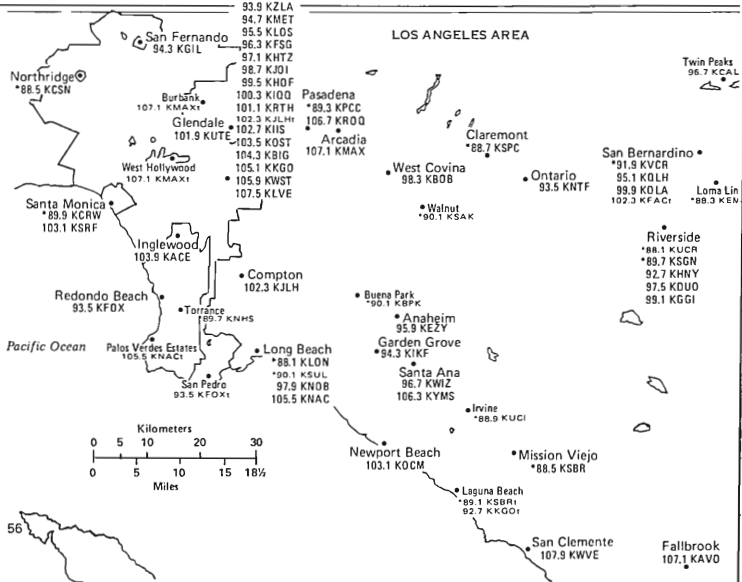

Zone I-A
Commercial Class B stations allowed with 50,000
watts at 500 feet