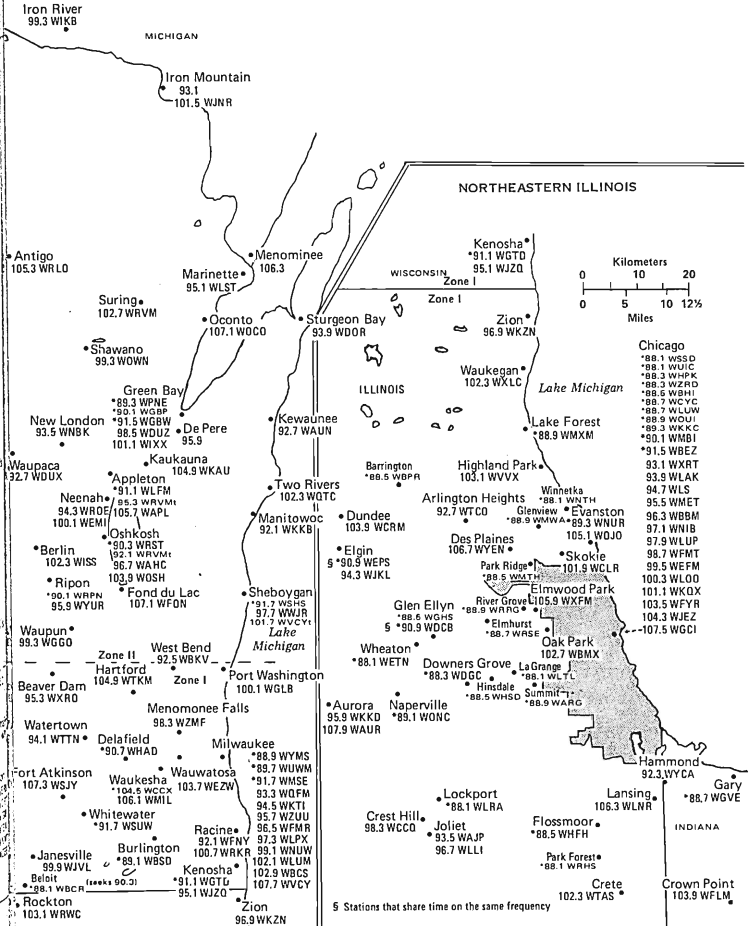

WISCONSIN ILLINOIS—NORTHEAST PORTION

Central Time Zone/Daylight Saving Time Observed

Zone I Class B stations allowed with 50,000 watts at 500 feet

Zone II Class C stations allowed with 100,000 watts at 2000 feet