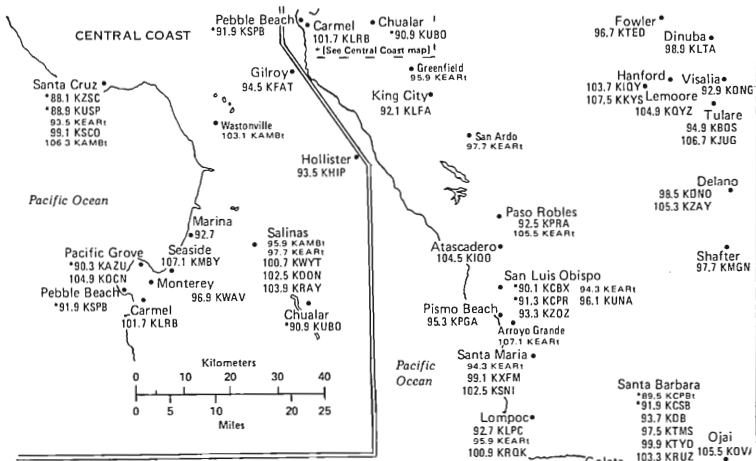

Zone I-A
Commercial Class B stations allowed with 50,000
watts at 500 feet