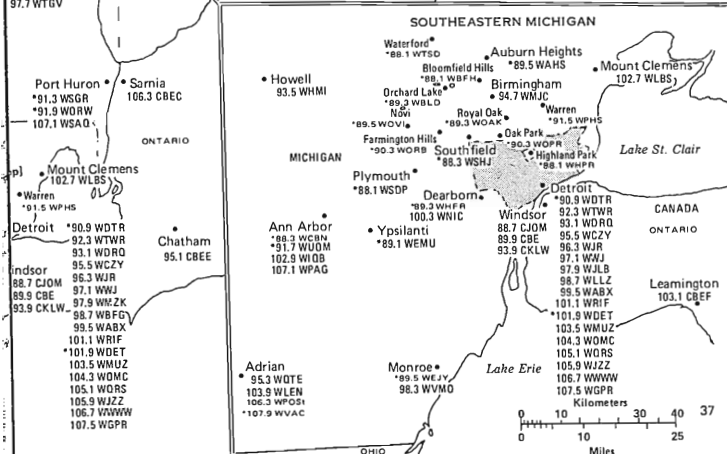

MICHIGAN'S UPPER PENINSULA AND ISLE ROYALE