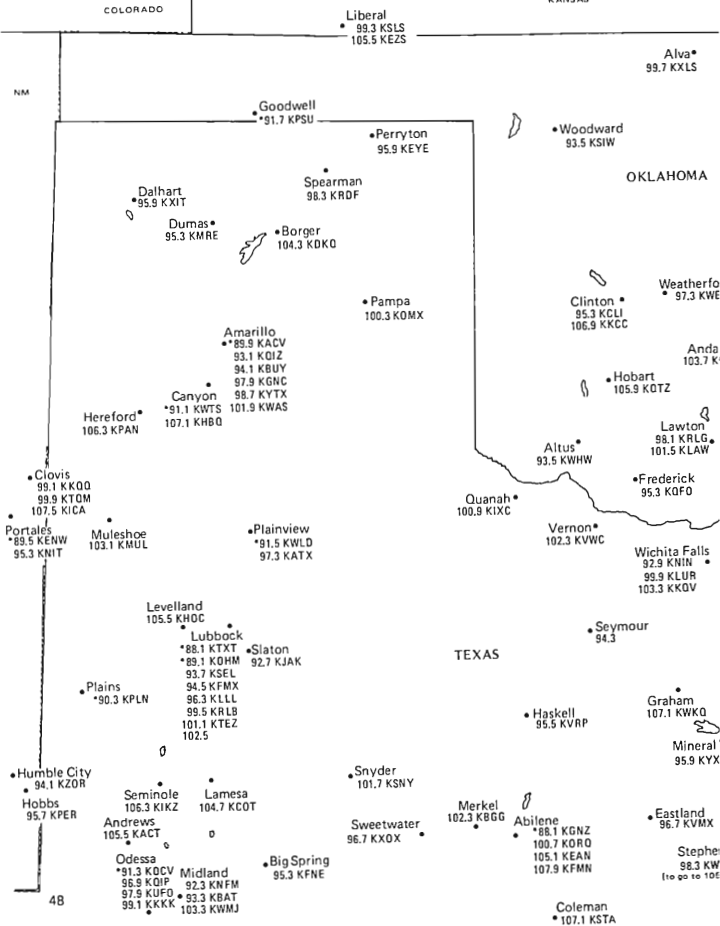

Zone II
Commercial Class C stations
allowed with 100,000 watts
at 2000 feet

MDT/MST CDT/CST

COLORADO

KANSAS

48