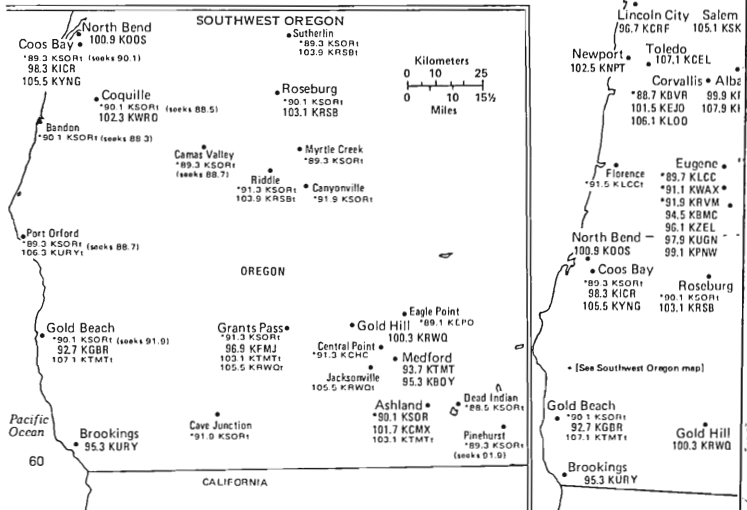

BAY AREA

OREGON WASHINGTON

Pacific/Mountain Time Zones
Daylight Saving Time Observed

Zone II
Commercial Class C
stations allowed with
100,000 watts at
2000 feet

IDAHO-MONTANA-WYOMING

CANADA

SASKATCHEWAN

CANADA—WEST SECTION
 WITH
ALASKA•HAWAII