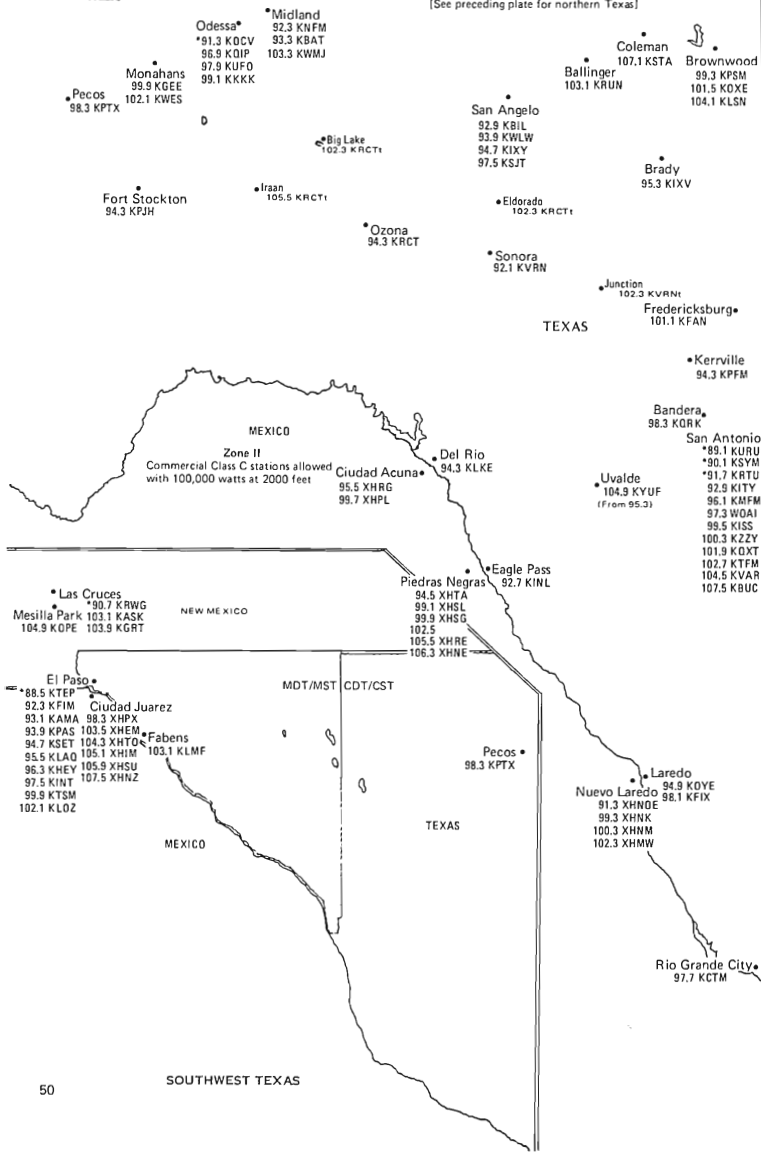

COLORADO

KANSAS

48

OKLAHOMA

TEXAS-NORTHERN PORTION

Central Time Zone
Daylight Saving Time Observed

[See preceding plate for northern Texas]

Hillsboro*
102.5 KHBR