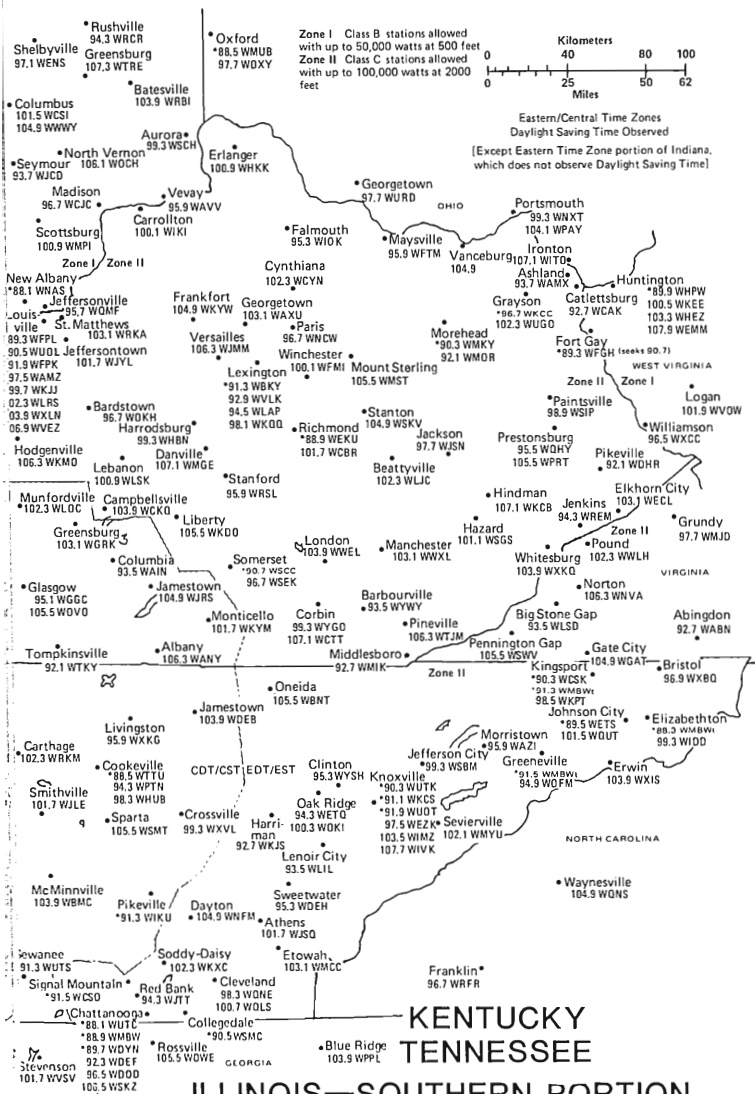

Eastern Time Zone/Daylight Saving Time Observed

Zone II Class C stations allowed with up to 100,000 watts at 2000 feet

[See pp. 36-37 for northern Illinois, Indiana]

OHIO

MICHIGAN

Eastern/Central Time Zones
Daylight Saving Time Observed