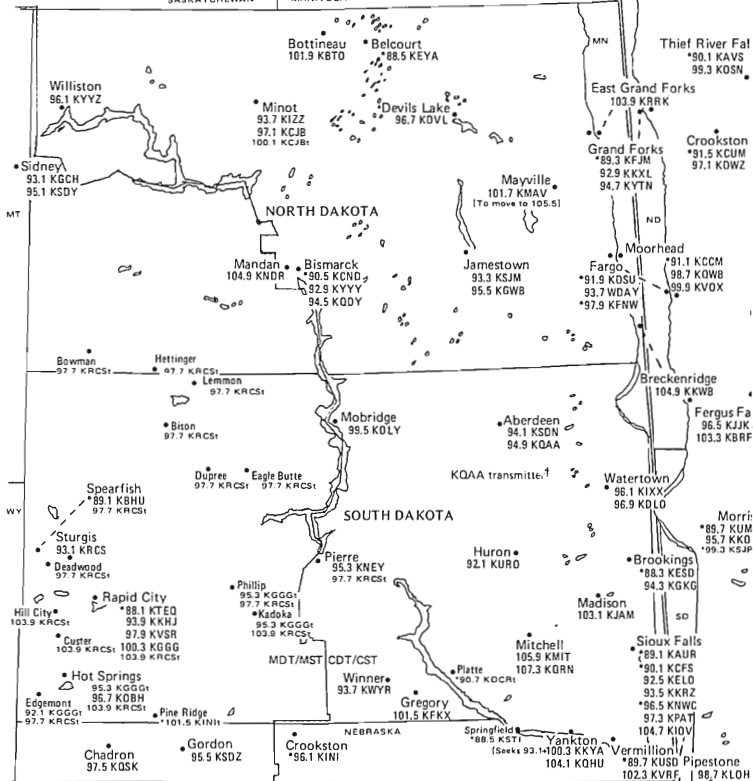

NORTH DAKOTA • SOUTH DAKOTA

CANADA

SASKATCHEWAN

MANITOBA

MINNESOTA

NORTH DAKOTA • SOUTH DAKOTA

Zone II
Commercial Class C stations
allowed with 100,000 watts
at 2000 feet

MDT/MST CDT/CST