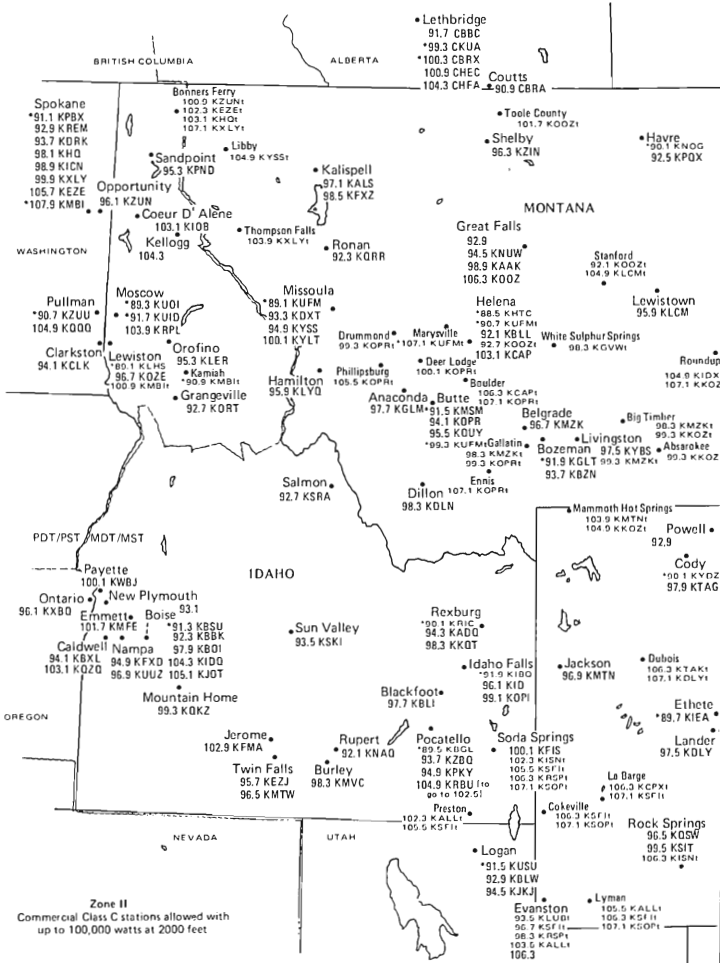

BAY AREA

OREGON WASHINGTON

Pacific/Mountain Time Zones
Daylight Saving Time Observed

Zone II
Commercial Class C
stations allowed with
100,000 watts at
2000 feet

IDAHO-MONTANA-WYOMING

CANADA

SASKATCHEWAN

CANADA—WEST SECTION
 WITH
ALASKA•HAWAII