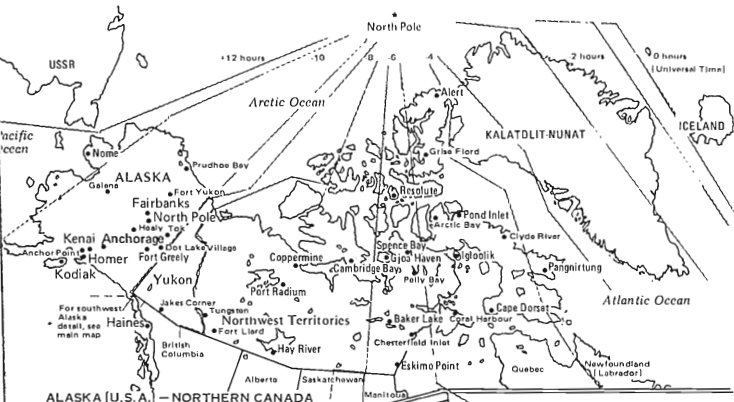

CANADA—WEST SECTION
WITH
ALASKA•HAWAII