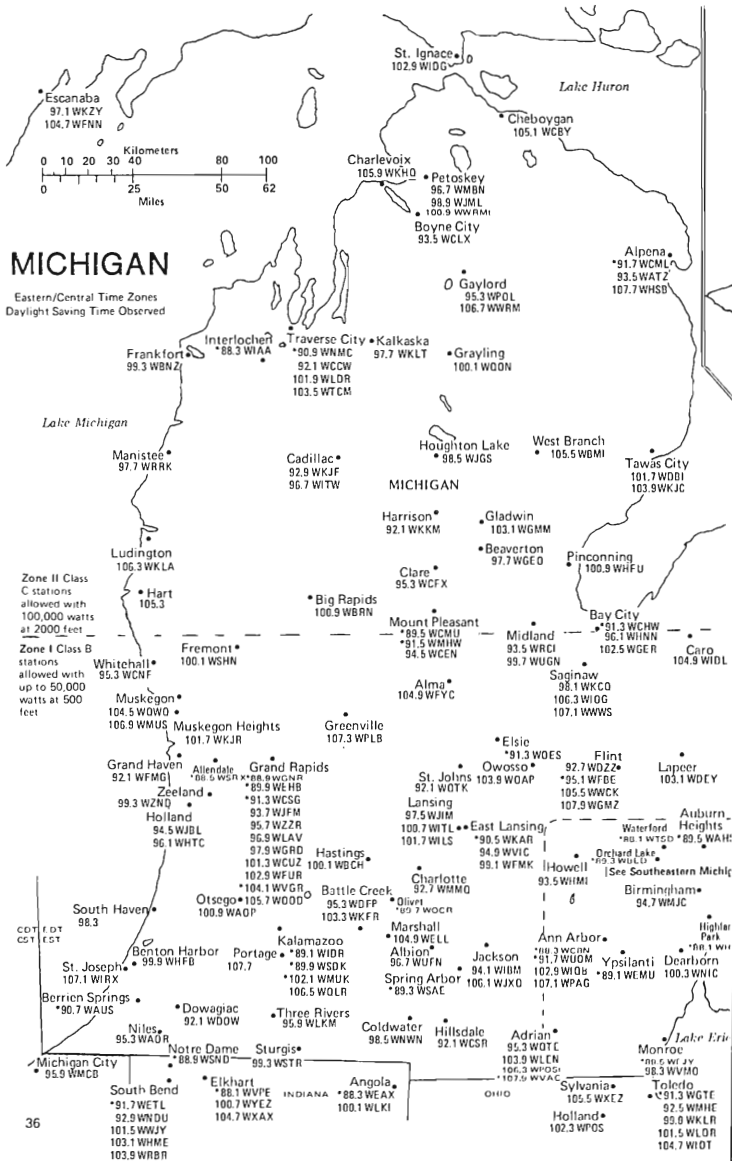

Eastern Time Zone/Daylight Saving Time Observed

Zone II Class C stations allowed with up to 100,000 watts at 2000 feet

[See pp. 36-37 for northern Illinois, Indiana]

OHIO

MICHIGAN

Eastern/Central Time Zones
Daylight Saving Time Observed