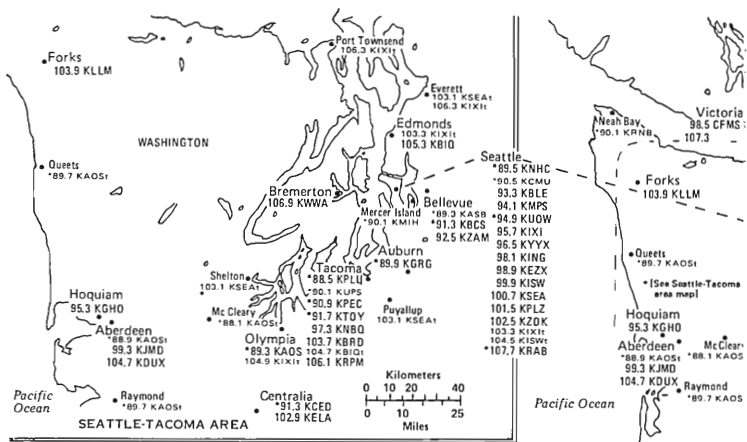

OREGON WASHINGTON

Pacific/Mountain Time Zones
Daylight Saving Time Observed

Zone II
Commercial Class C
stations allowed with
100,000 watts at
2000 feet