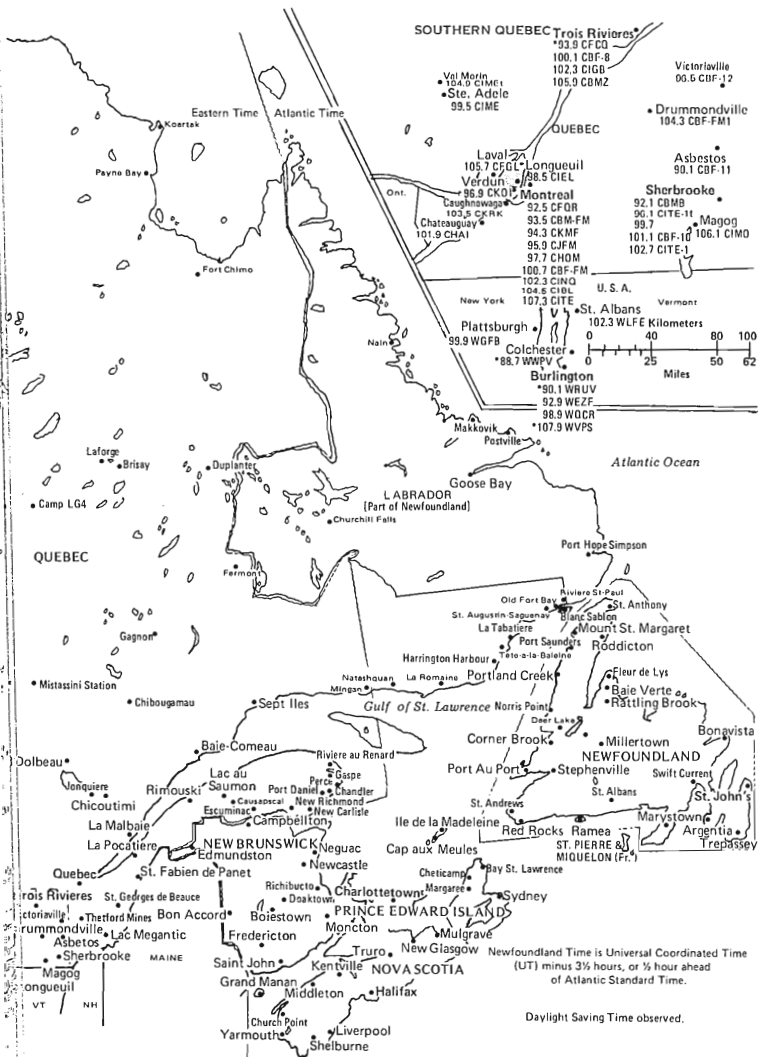

CANADA—EAST SECTION

MEXICO

PUERTO RICO • VIRGIN ISLANDS

Atlantic Time Zone

Zone I-A

Commercial Class B stations allowed
20,000 watts at 2000 feet

STATION DIRECTORY

Part I: FM Stations Listed Geographically. Key to Symbols is on page 12.