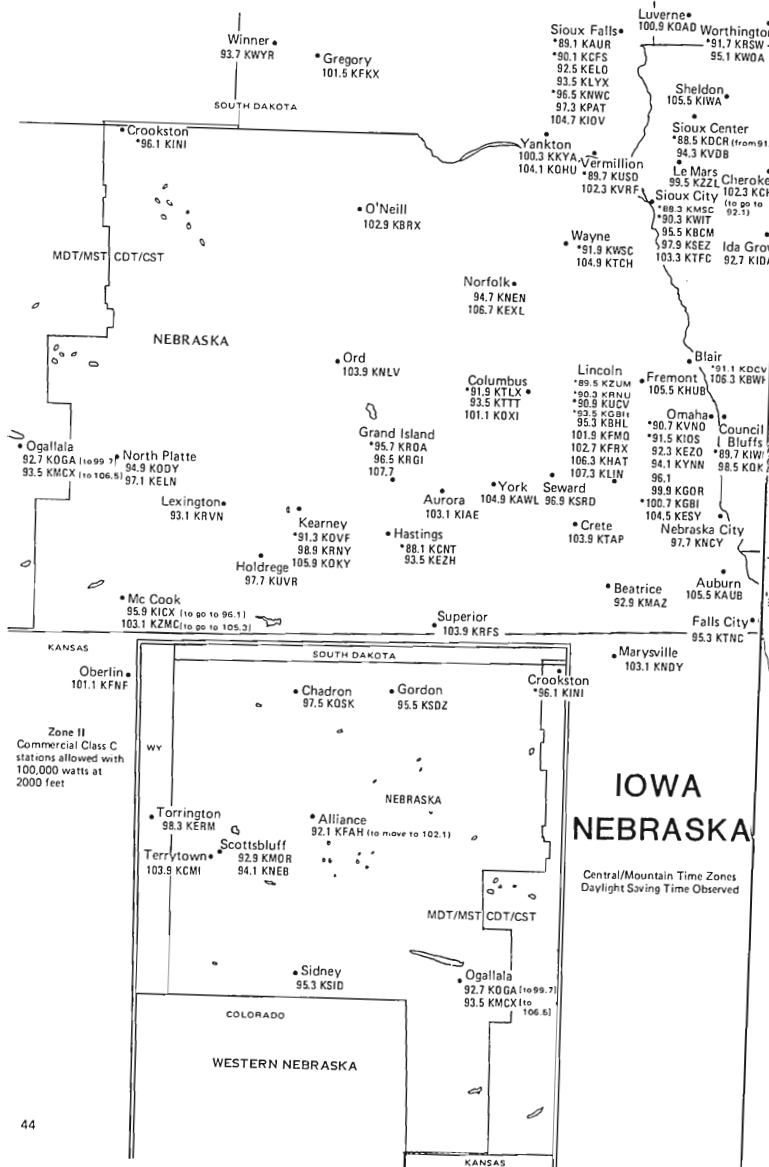

NORTH DAKOTA • SOUTH DAKOTA

CANADA

SASKATCHEWAN

MANITOBA

MINNESOTA

NORTH DAKOTA • SOUTH DAKOTA

Zone II
Commercial Class C stations
allowed with 100,000 watts
at 2000 feet

MDT/MST CDT/CST