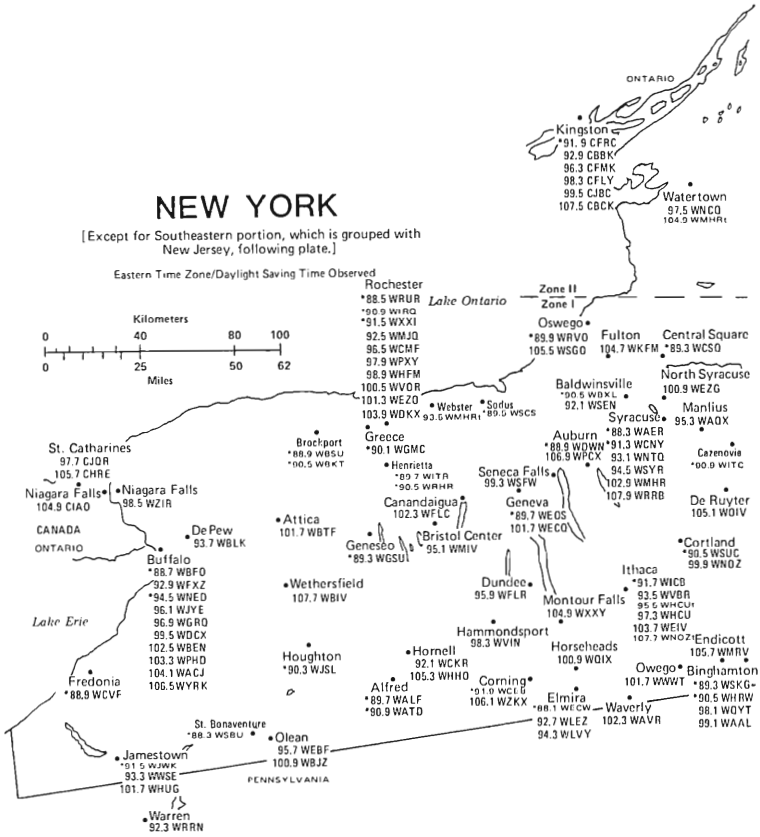

NEW YORK

[Except for Southeastern portion, which is grouped with New Jersey, following plate.]

Eastern Time Zone/Daylight Saving Time Observed