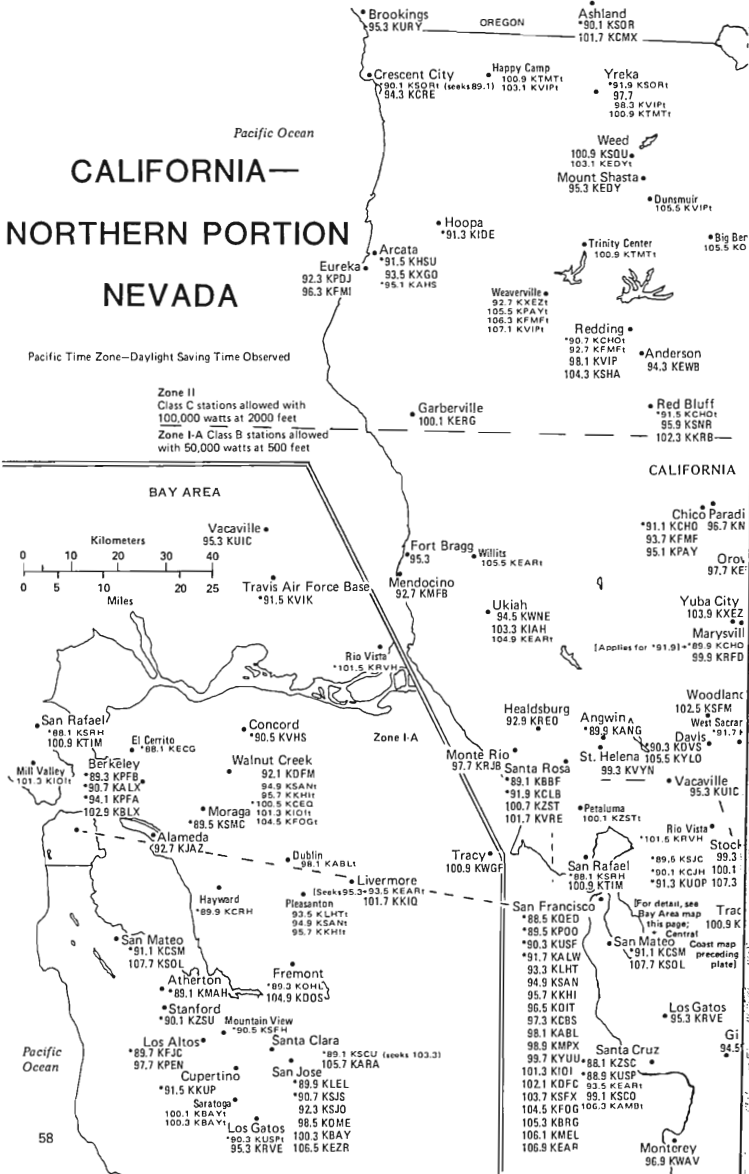

CALIFORNIA— NORTHERN PORTION NEVADA

Pacific Time Zone—Daylight Saving Time Observed

Zone II
Class C stations allowed with
100,000 watts at 2000 feet
Zone I-A Class B stations allowed
with 50,000 watts at 500 feet

BAY AREA