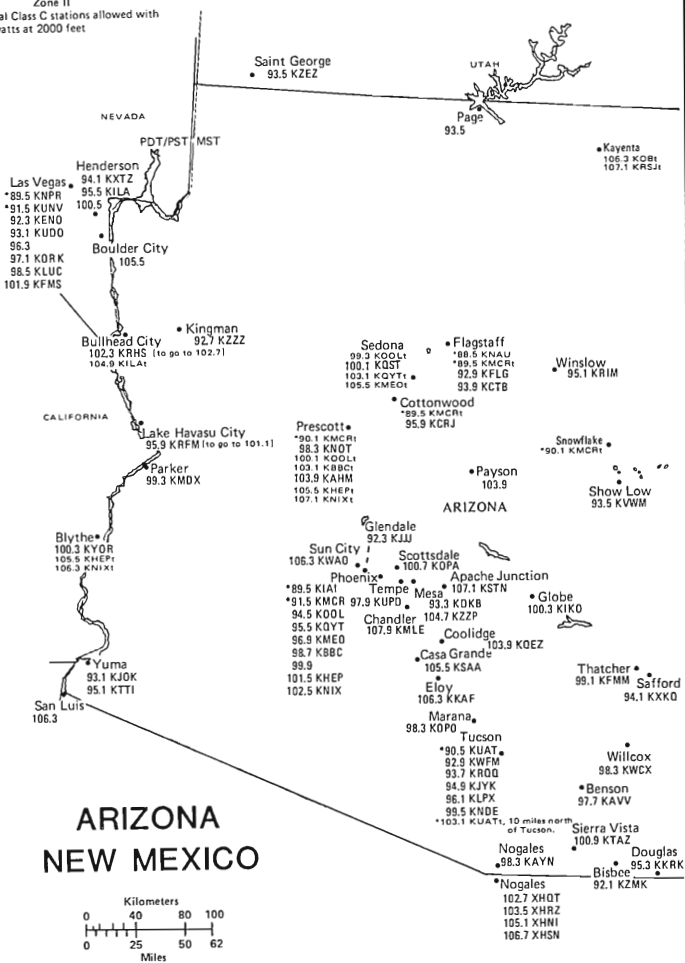

Mountain Time Zone
Daylight Saving Time observed in New Mexico, but not in Arizona

Zone II
Commercial Class C stations allowed with
100,000 watts at 2000 feet