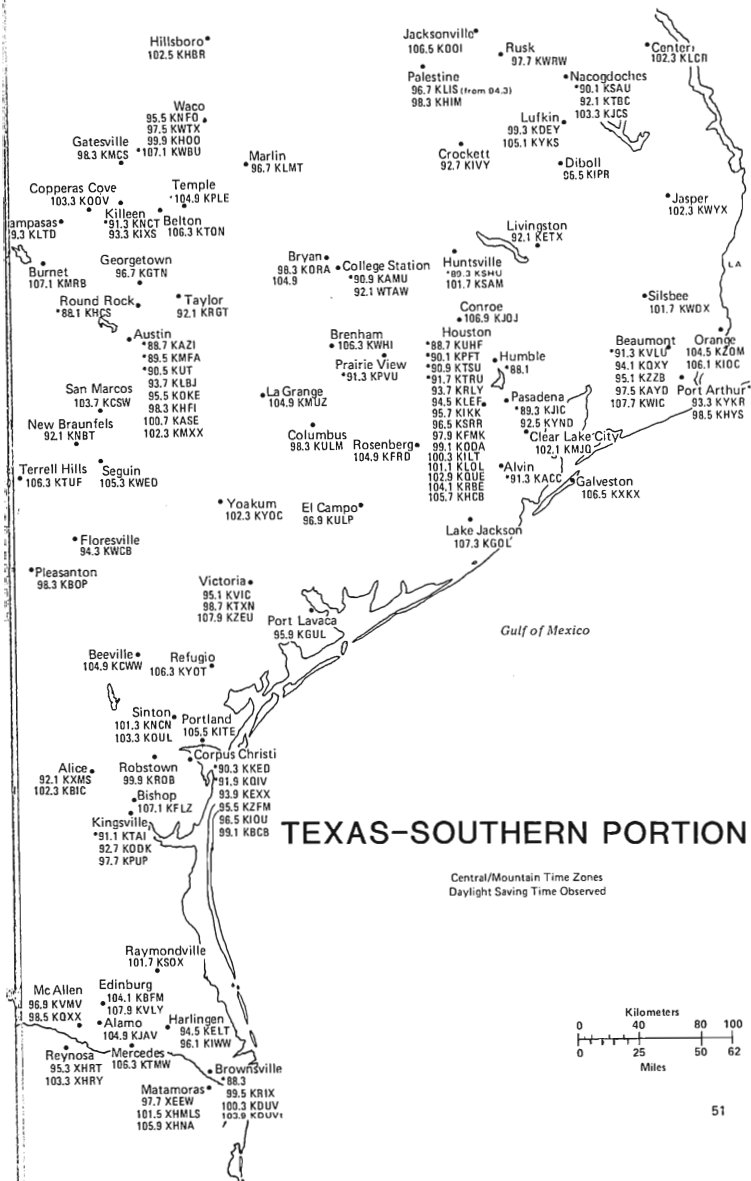

Hillsboro*
102.5 KHBR

Jacksonville*
106.5 KDOI

Center*
102.3 KLCN

Waco
95.5 KNFO
97.5 KWTX
99.9 KHOO
107.1 KWBU

Gatesville
98.3 KMCS

Palestine
96.7 KLIS (from 94.3)
98.3 KHIM

Rusk
97.7 KWRW

Nacogdoches
90.1 KSAU
92.1 KTBC
103.3 KJCS

Marlin
96.7 KLMT

Crockett
92.7 KIVY

Lufkin
99.3 KDEY
105.1 KYKS

Diboll
95.5 KIPR

Jasper
102.3 KWYX

Copperas Cove
103.3 KOOV

Temple
104.9 KPFE

Killeen
91.3 KNCT
93.3 KIXS

Belton
106.3 KTON

ampasas*
9.3 KLTD

Burnet
107.1 KMRB

Round Rock
88.1 KHCS

Georgetown
96.7 KGTN

Taylor
92.1 KRGT

San Marcos
103.7 KCSW

New Braunfels
92.1 KNBT

Terrell Hills
106.3 KTUF

Seguin
105.3 KWED

Floresville
94.3 KWCB

Pleasanton
98.3 KBOP

Yoakum
102.3 KYOC

El Campo*
96.9 KULP

Victoria
95.1 KVIC
98.7 KTXN
107.9 KZEU

Port Lavaca
95.9 KGUL

Beeville
104.9 KCWW

Refugio
106.3 KYOT

Sinton
101.3 KNCN
103.3 KOUL

Portland
105.5 KITE

Alice
92.1 XKMS
102.3 KBIC

Robstown
99.9 KRQB

Bishop
107.1 KFLL

Kingsville
91.1 KTAI
92.7 KODK
97.7 KPUP

Raymondville
101.7 KSOX

McAllen
96.9 KVMV
98.5 KOXX

Edinburg
104.1 KBFM
107.9 KVLY

Alamo
104.9 KJAV

Harlingen
94.5 KFLT
96.1 KIWW

Reynosa
95.3 XHRT
103.3 XHRY

Mercedes
106.3 KTMW

Bryan
98.3 KORA
104.9

College Station
90.9 KAMU
92.1 WTAW

Huntsville
89.3 KSHU
101.7 KSAM

Conroe
106.9 KJ0J

Brenham
106.3 KWHI

Prairie View
91.3 KPVV

La Grange
104.9 KMUZ

Columbus
98.3 KULM

Rosenberg
104.9 KFRR

El Campo*
96.9 KULP

Victoria
95.1 KVIC
98.7 KTXN
107.9 KZEU

Port Lavaca
95.9 KGUL

Beeville
104.9 KCWW

Refugio
106.3 KYOT

Sinton
101.3 KNCN
103.3 KOUL

Portland
105.5 KITE

Alice
92.1 XKMS
102.3 KBIC

Robstown
99.9 KRQB

Bishop
107.1 KFLL

Kingsville
91.1 KTAI
92.7 KODK
97.7 KPUP

Raymondville
101.7 KSOX

McAllen
96.9 KVMV
98.5 KOXX

Edinburg
104.1 KBFM
107.9 KVLY

Alamo
104.9 KJAV

Harlingen
94.5 KFLT
96.1 KIWW

Reynosa
95.3 XHRT
103.3 XHRY

Mercedes
106.3 KTMW