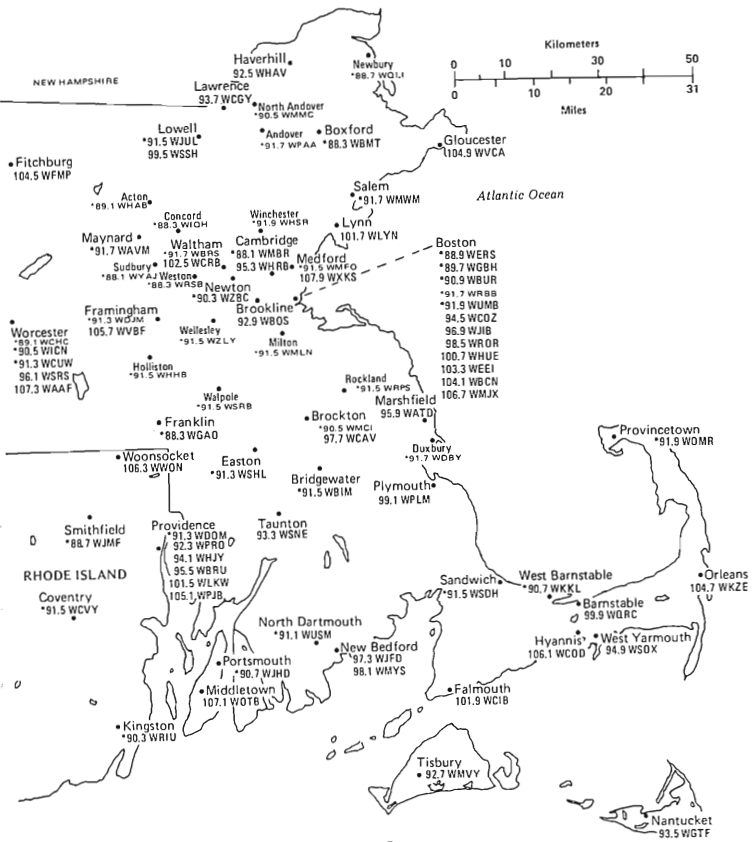

**CONNECTICUT
MASSACHUSETTS
RHODE ISLAND**

Zone 1
Commercial Class B stations
allowed with up to 50,000
watts at 500 feet

Eastern Time Zone
Daylight Saving Time Observed