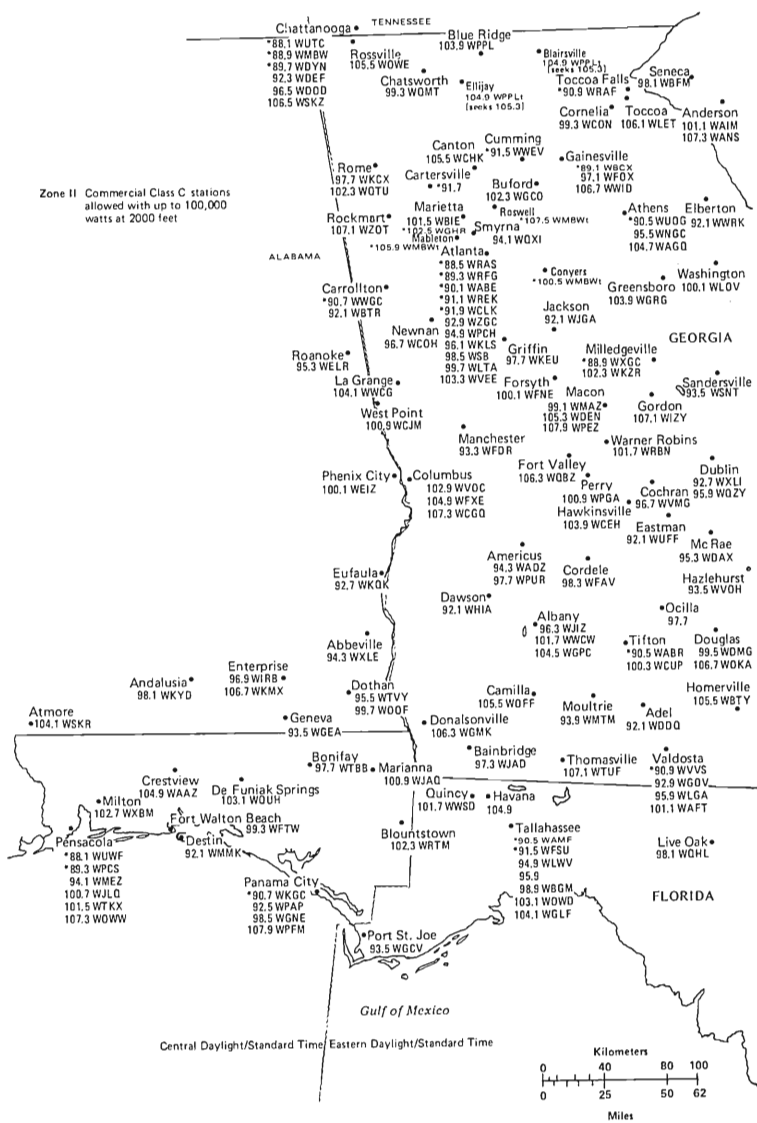

Eastern Time Zone/Daylight Saving Time Observed

Zone II Class C stations allowed with up to 100,000 watts at 2000 feet

[See pp. 36-37 for northern Illinois, Indiana]

OHIO

MICHIGAN

Eastern/Central Time Zones
Daylight Saving Time Observed