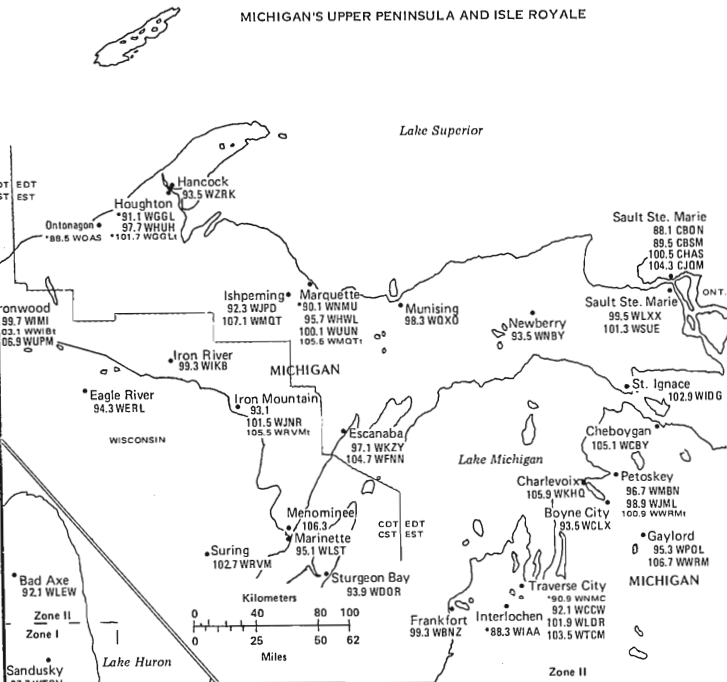

MICHIGAN'S UPPER PENINSULA AND ISLE ROYALE