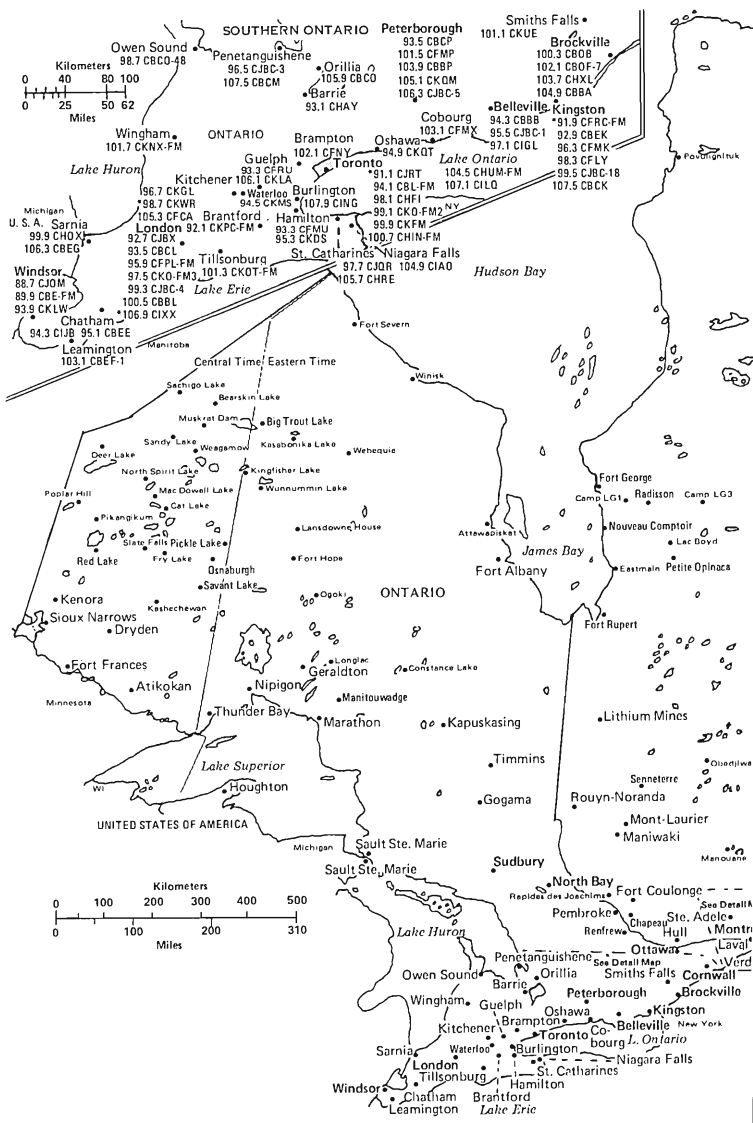

CANADA—EAST SECTION

MEXICO

PUERTO RICO • VIRGIN ISLANDS

Atlantic Time Zone

Zone I-A

Commercial Class B stations allowed
20,000 watts at 2000 feet

STATION DIRECTORY

Part I: FM Stations Listed Geographically. Key to Symbols is on page 12.