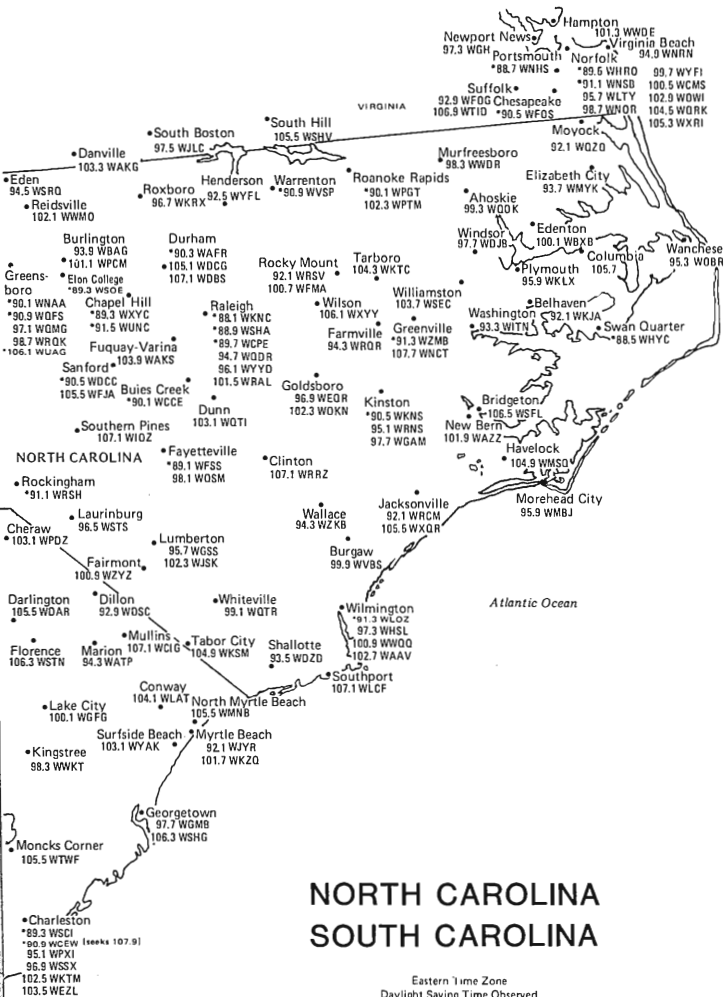

Eastern Time Zone/Daylight Saving Time Observed

Zone II Class C stations allowed with up to 100,000 watts at 2000 feet

[See pp. 36-37 for northern Illinois, Indiana]

OHIO

MICHIGAN

Eastern/Central Time Zones
Daylight Saving Time Observed