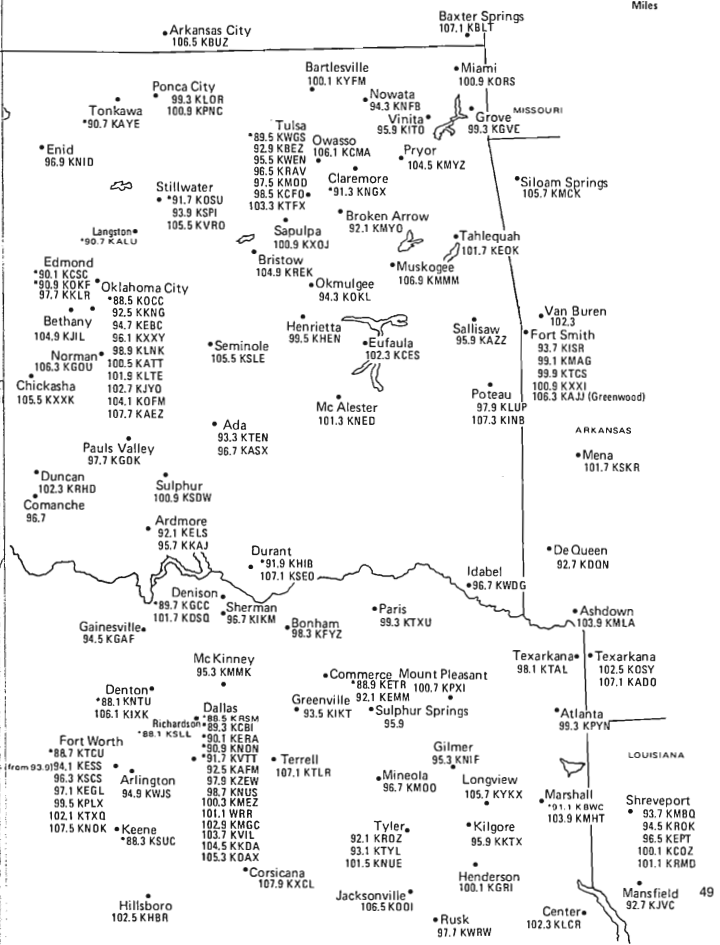

COLORADO

KANSAS

48

OKLAHOMA

TEXAS-NORTHERN PORTION

Central Time Zone
Daylight Saving Time Observed

[See preceding plate for northern Texas]

Hillsboro*
102.5 KHBR