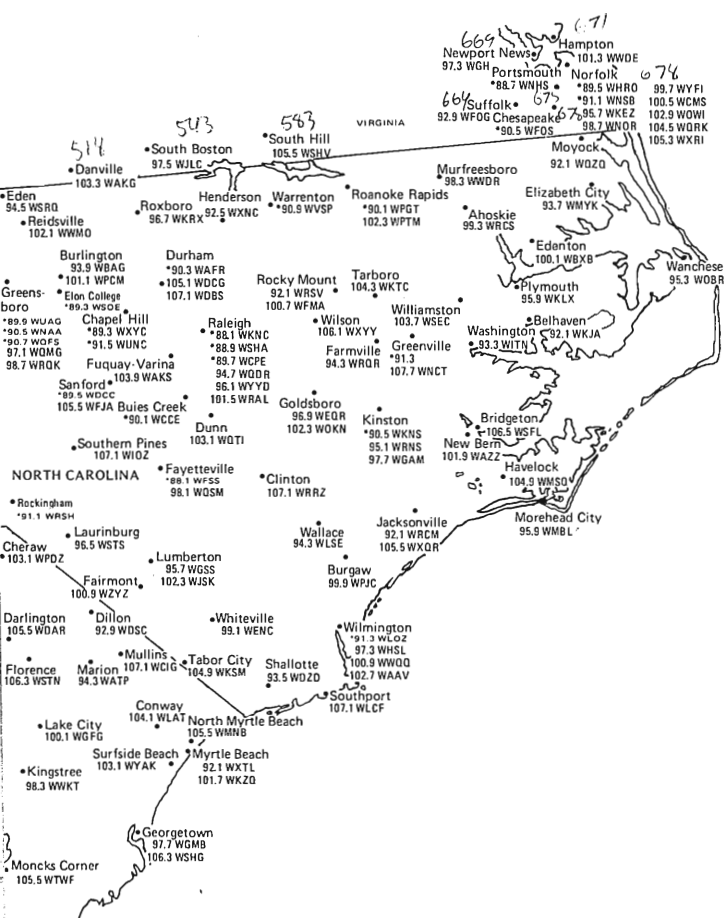

NORTH CAROLINA SOUTH CAROLINA

Eastern Time Zone
Daylight Saving Time Observed