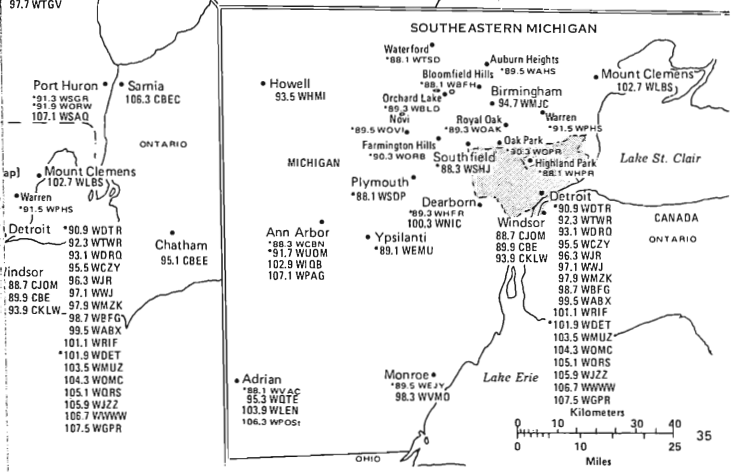

Marietta *88.3 WMRT *89.3 WCHO 94.3 WMOA
Parkersburg 95.1 WKIL 99.3 WIBZ 103.1 WQAW
Middleport 92.1 WMPD
Gallipolis 101.5 WYPC

Athens *91.3 WDOB 105.5 WXTQ
Logan *98.3 WLGX
New Martinsville 103.9 WKGI

Beaver Falls 106.7 WFKS
East Liverpool 104.3 WELA
Steubenville 103.5 WRKY
Washington *95.3 WJPA
Wheeling *89.9 WVNP 97.3 WKWK 98.7 WCPI
Bellaire 107.5 WTRF *88.7 WBHR 100.5 WOMP
Waynesburg 103.1 WANB
Pittsburgh *89.3 WQED *90.5 WDUQ *91.3 WYEP 92.9 KDKA 93.7 WJOI 94.5 WPEZ 96.1 WKKX 99.7 WSHH 101.5 WPIT 102.5 WDVE 104.7 WYDD 105.9 WAMO 107.9 WDSY

Kilometers

Miles

5 Stations that share time on the same frequency.

ILLINOIS

[Northeastern Illinois is on p. 39; southern Illinois, p. 30]

INDIANA

[Southern Indiana is on pp. 30-31]

WISCONSIN
ILLINOIS - NORTHEAST PORTION