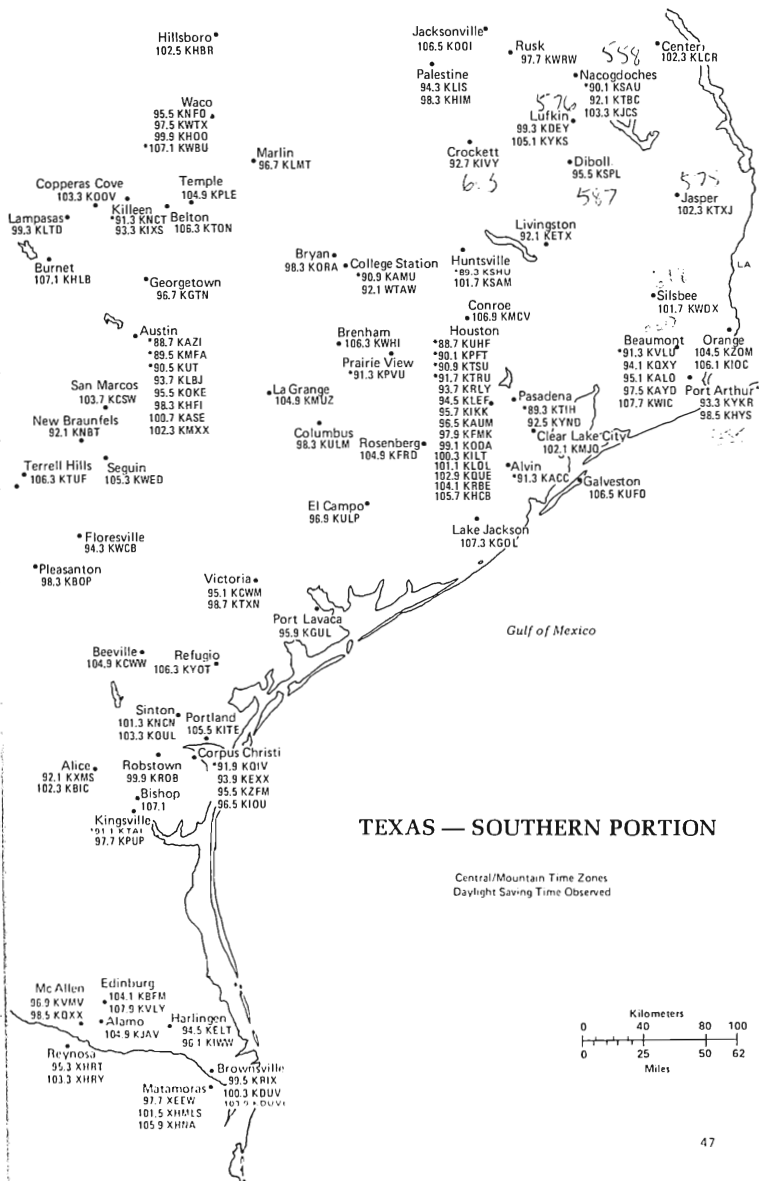

Fabens
 103.1 KLMF

Pecos
 98.3

Laredo
 94.9 KOYE

Nuevo Laredo
 94.1 XHNOE
 99.3 XHNC
 100.3 XHNM
 102.3 XHMW

SOUTHWEST TEXAS

TEXAS — SOUTHERN PORTION

Central/Mountain Time Zones
Daylight Saving Time Observed