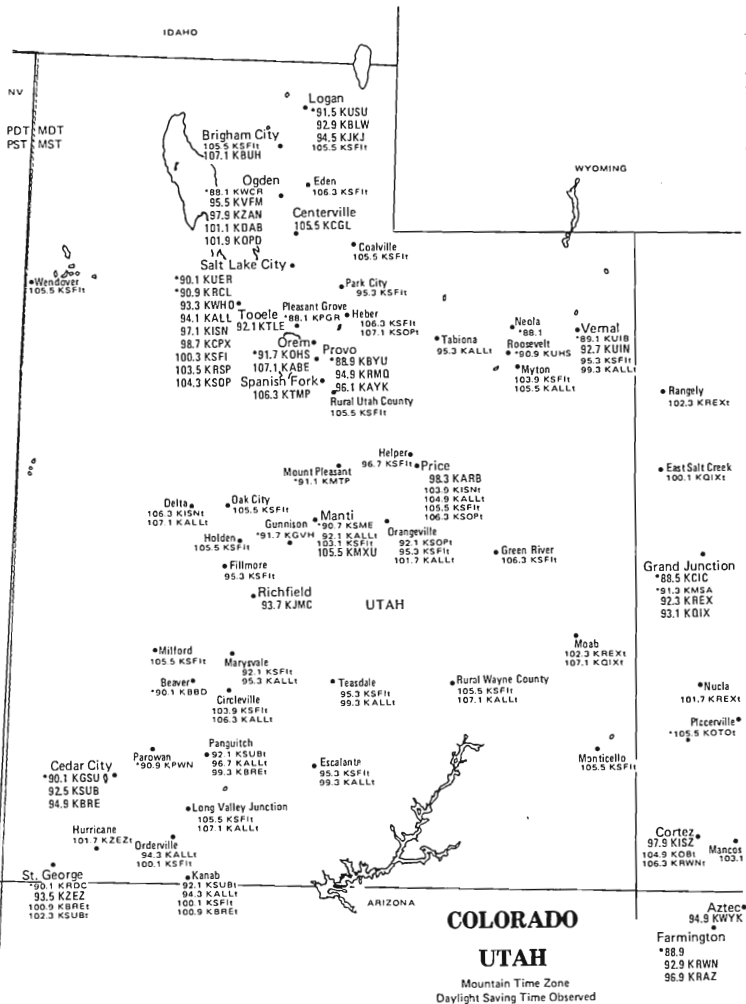

Fabens
 103.1 KLMF

Pecos
 98.3

Laredo
 94.9 KOYE

Nuevo Laredo
 94.1 XHNOE
 99.3 XHNC
 100.3 XHNM
 102.3 XHMW

SOUTHWEST TEXAS

TEXAS — SOUTHERN PORTION

Central/Mountain Time Zones
Daylight Saving Time Observed