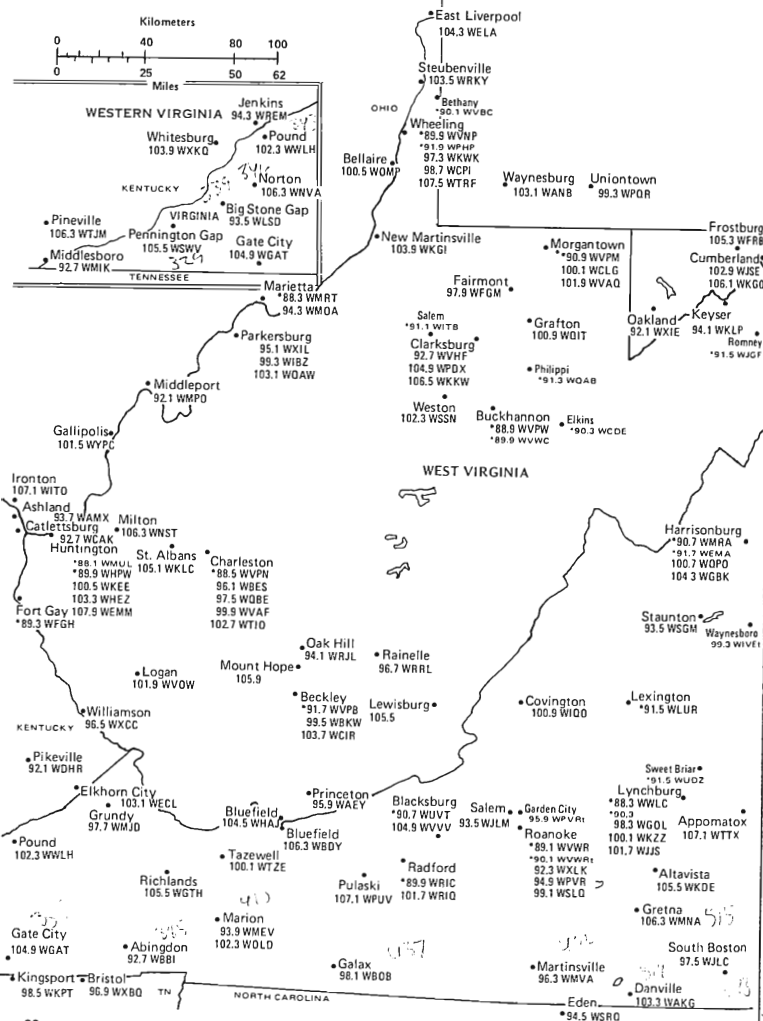

WEST VIRGINIA NEW JERSEY — SOUTHERN PORTION DISTRICT OF COLUMBIA

Eastern Time Zone/Daylight Saving Time Observed