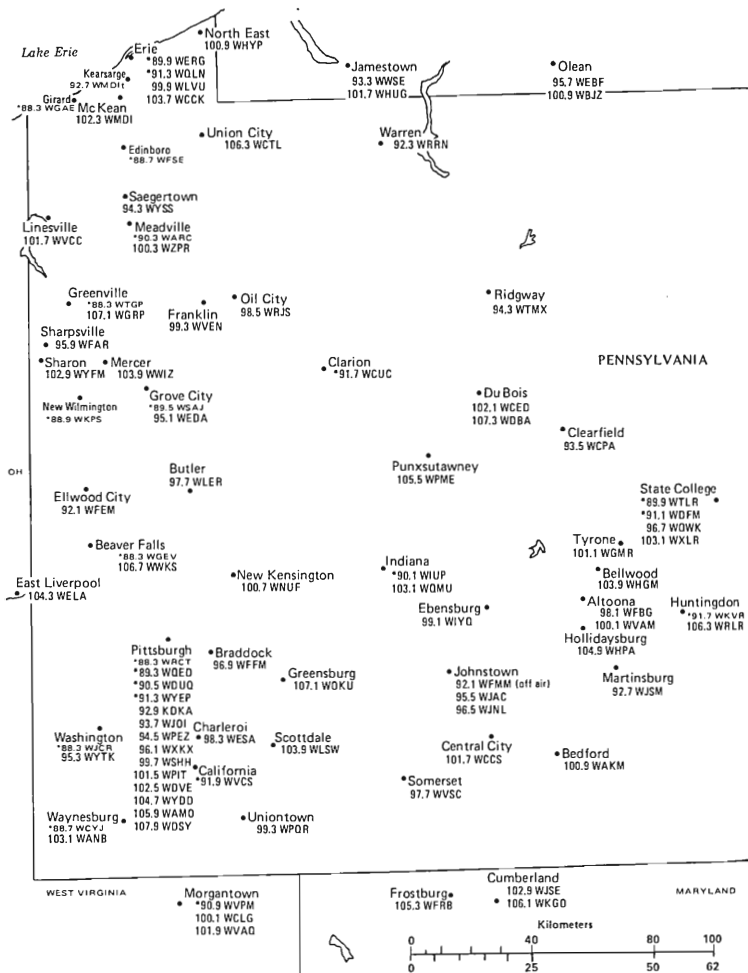

**CONNECTICUT
 MASSACHUSETTS
 RHODE ISLAND
 NEW YORK—LONG ISLAND**

Source: *Radio Yearbook*
 Copyright © 1995 by American Radio History

PENNSYLVANIA NEW JERSEY — CENTRAL PORTION

Eastern Time Zone/Daylight Saving Time Observed