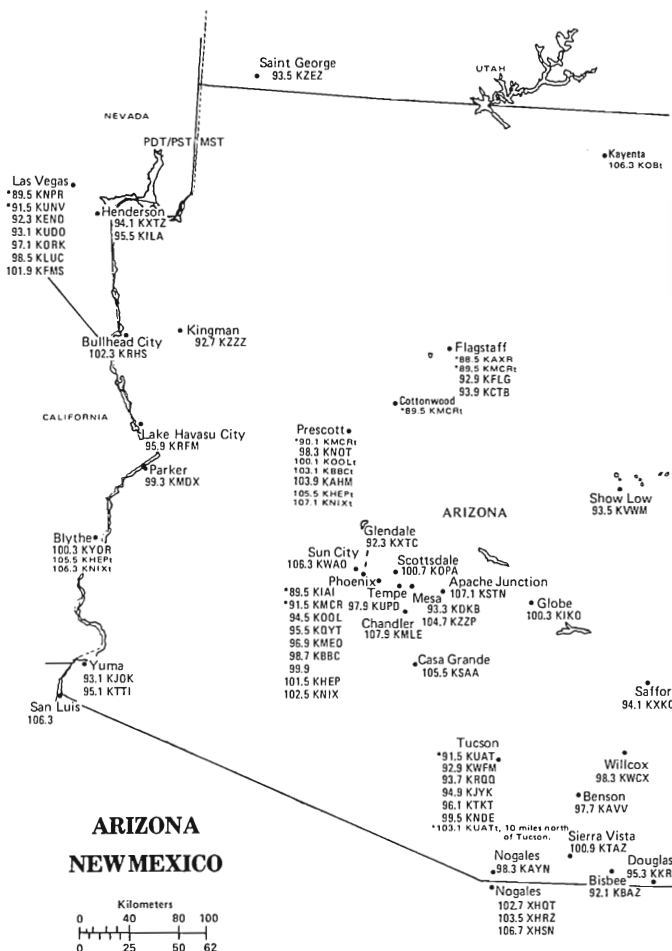

Mountain Time Zone
Daylight Saving Time observed in New Mexico, but not in Arizona

ARIZONA
NEW MEXICO