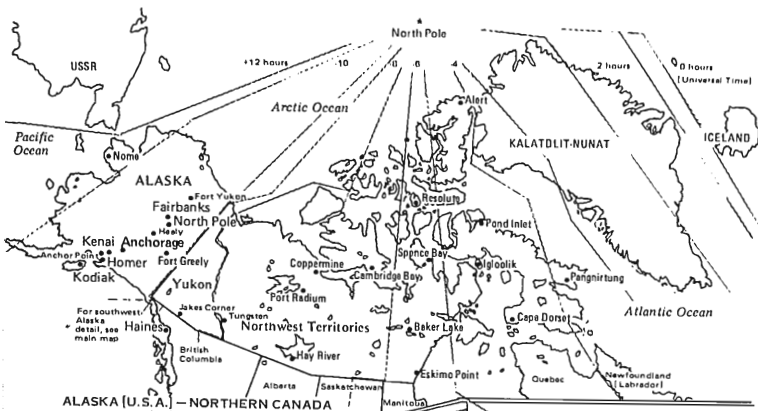

IDAHO
MONTANA
WYOMING

CANADA

SASKATCHEWAN

HAWAII

The time in Hawaii is the same as in much of Alaska, Universal Coordinated Time (UT) minus 10 hours, or two hours earlier than Pacific Standard Time

BRITISH COLUMBIA

Pacific Time Mountain Time

Daylight Saving Time observed in Alaska, but not in Hawaii. Various Canadian areas may have Daylight Saving Time because of local option

CANADA – WESTERN SECTION
WITH
ALASKA HAWAII