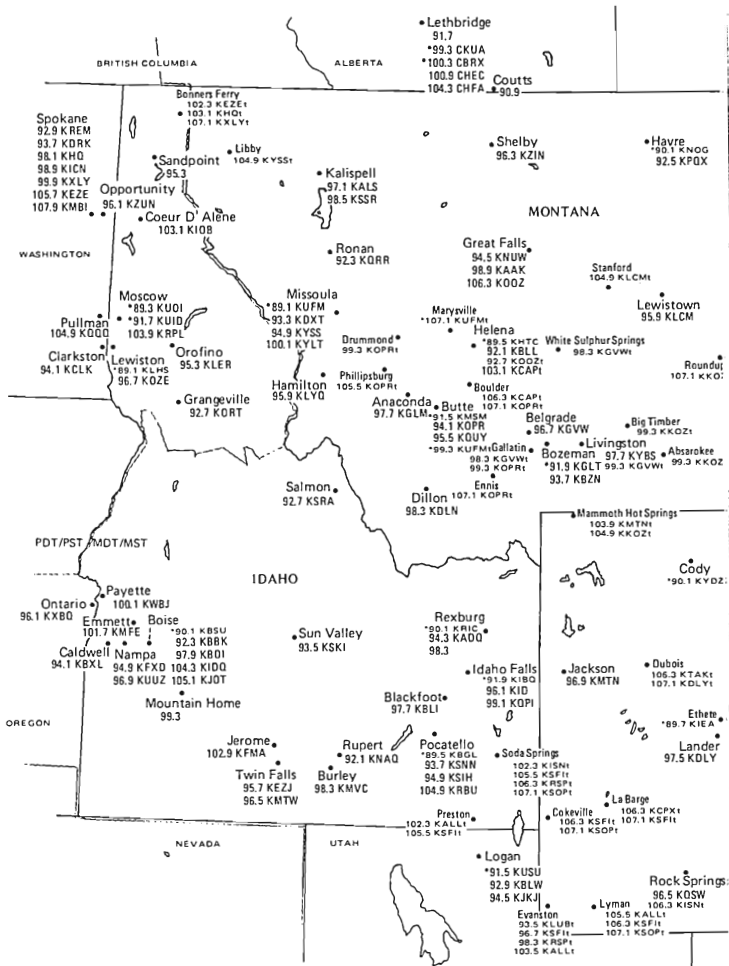

Mountain/Pacific Time Zones
Daylight Saving Time Observed

IDAHO
MONTANA
WYOMING