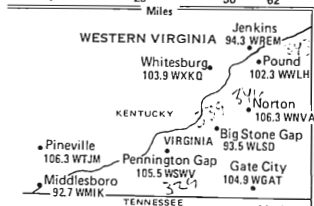

**CONNECTICUT
 MASSACHUSETTS
 RHODE ISLAND
 NEW YORK—LONG ISLAND**

Source: *Radio Yearbook*
 Copyright © 1995 by American Radio History

PENNSYLVANIA NEW JERSEY — CENTRAL PORTION

Eastern Time Zone/Daylight Saving Time Observed

WEST VIRGINIA NEW JERSEY — SOUTHERN PORTION DISTRICT OF COLUMBIA

Eastern Time Zone/Daylight Saving Time Observed

NORTH CAROLINA SOUTH CAROLINA

Eastern Time Zone
Daylight Saving Time Observed

[Northern Arkansas is grouped with Missouri, pp. 42-43]