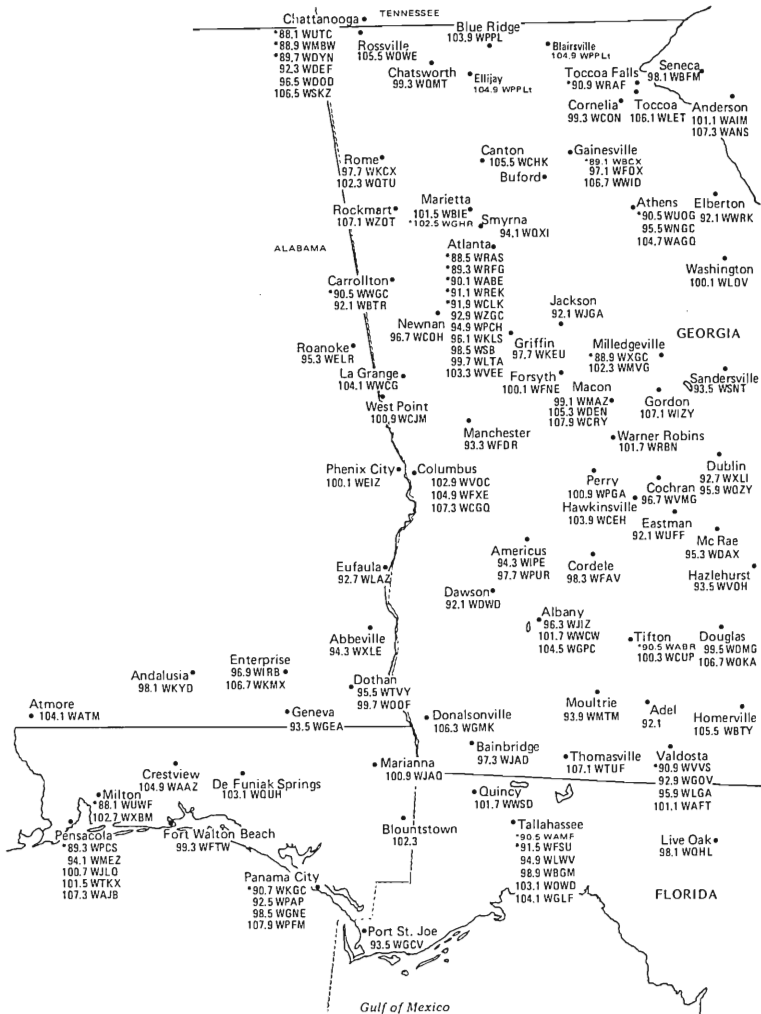

WEST VIRGINIA NEW JERSEY — SOUTHERN PORTION DISTRICT OF COLUMBIA

Eastern Time Zone/Daylight Saving Time Observed

NORTH CAROLINA SOUTH CAROLINA

Eastern Time Zone
Daylight Saving Time Observed

[Northern Arkansas is grouped with Missouri, pp. 42-43]