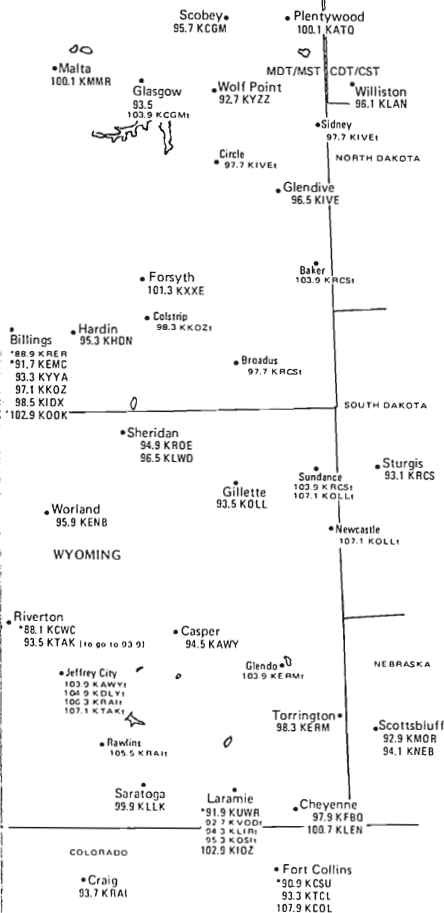

IDAHO
MONTANA
WYOMING

CANADA

SASKATCHEWAN

HAWAII

The time in Hawaii is the same as in much of Alaska, Universal Coordinated Time (UT) minus 10 hours, or two hours earlier than Pacific Standard Time

BRITISH COLUMBIA