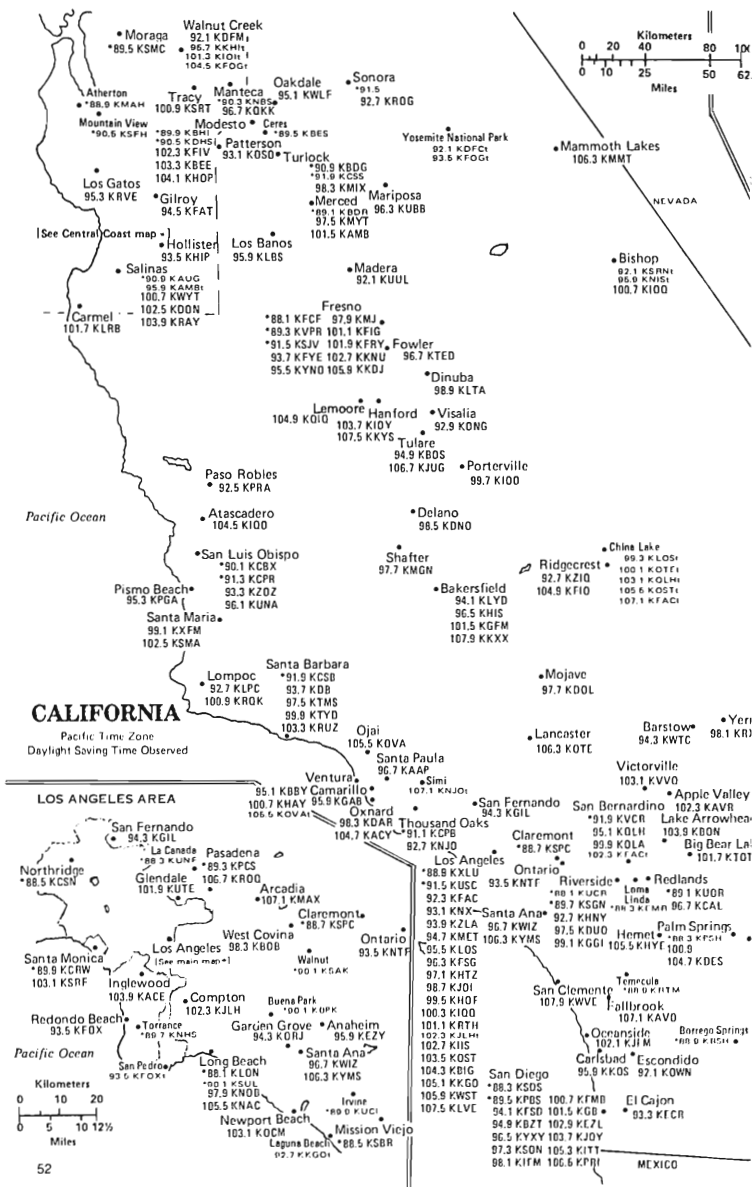

CALIFORNIA
Pacific Time Zone
Daylight Saving Time Observed

LOS ANGELES AREA