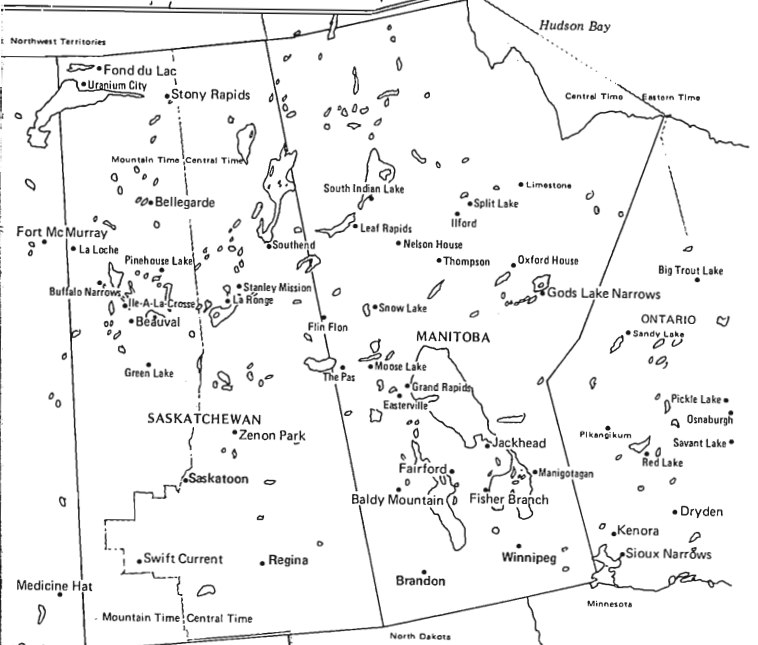

IDAHO
MONTANA
WYOMING

CANADA

SASKATCHEWAN

HAWAII

The time in Hawaii is the same as in much of Alaska, Universal Coordinated Time (UT) minus 10 hours, or two hours earlier than Pacific Standard Time

BRITISH COLUMBIA

Pacific Time Mountain Time

Daylight Saving Time observed in Alaska, but not in Hawaii. Various Canadian areas may have Daylight Saving Time because of local option

CANADA – WESTERN SECTION
WITH
ALASKA HAWAII