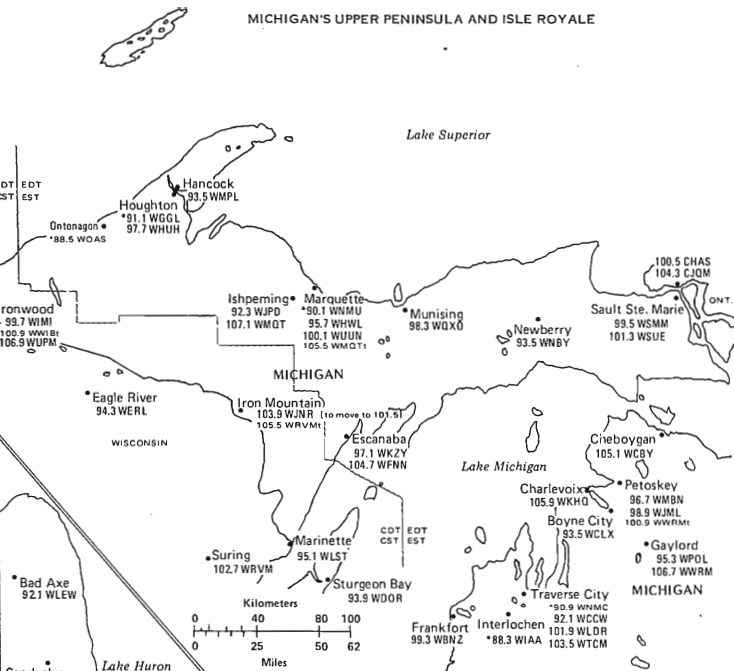

MICHIGAN'S UPPER PENINSULA AND ISLE ROYALE