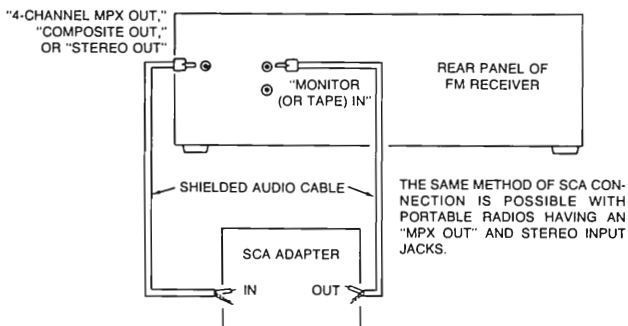

information on home satellite reception, although it's becoming increasingly interesting as a subject, now that WFMT Chicago is on the bird.

External SCA adapters will play off sets now in use having a jack marked: "stereo out," or "MPX out," as in some of the radios and tuners designed to have FM stereo added later; as well as in sets having jacks marked "4-Channel MPX Out," "FM Detector Out," or "Composite Output." The latter sets are being marketed in anticipation of the FCC allowing a system of discrete quad. You can hear SCA by plugging an adapter into such a jack, then plugging the adapter's output into a "stereo in" or "tape in" jack (for receivers having a "tape monitor" switch), or into a separate amplifier and speaker. Small SCA adapters can be operated on 9-volt batteries, or special AC power supplies can be built for them. SCA adapters built into radios or receivers can often use the 6 to 18 volts' power found within the sets. SCA has been found to work off the horizontal oscilloscope jack on Heathkit receivers so equipped.