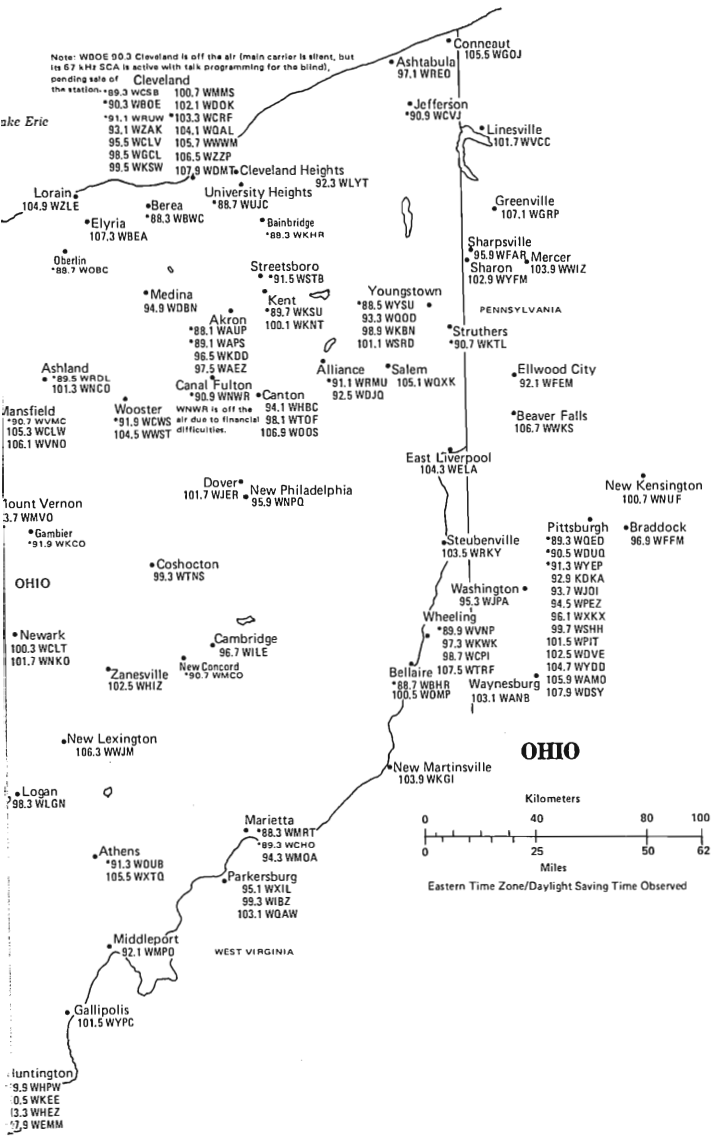

Note: WDOE 90.3 Cleveland is off the air (main carrier is silent, but its 67 kHz SCA is active with talk programming for the blind), pending sale of the station.

Cleveland
*89.3 WCSB 100.7 WMM5
*90.3 WBOE 102.1 WDOK
*91.1 WRUW *103.3 WCRF
93.1 WZAK 104.1 WQAL
95.5 WCLV 105.7 WWMW
98.5 WGCL 106.5 WZZP
99.5 WKSX 107.9 WDMT

Cleveland Heights 92.3 WLYT
University Heights *88.7 WUJC
Berea *88.3 WBWC
Elyria 107.3 WBEA
Bainbridge *88.3 WKHR
Streetsboro *91.5 WSTB
Medina 94.9 WDBN
Kent *88.7 WKSU 100.1 WKNT
Akron *88.1 WAUP *89.1 WAPS 96.5 WKDD 97.5 WAEZ
Canal Fulton *90.9 WNRW
Canton 94.1 WHBC 98.1 WTOF 106.9 WOOD

Youngstown *88.5 WYSU 93.3 WOOD 98.9 WKBN 101.1 WSRD
Salem *91.1 WRMU 105.1 WOXX 92.5 WDJQ
Alliance *91.1 WRMU 105.1 WOXX 92.5 WDJQ
Ellwood City 102.9 WYFM
Sharon *95.9 WFAR *103.9 WWIZ
Sharpville *95.9 WFAR *103.9 WWIZ
Struthers *90.7 WKTL

Ashland *89.5 WRDL 101.3 WNCO
Wooster *91.9 WCWS 104.5 WWSW
WNNR is off the air due to financial difficulties.
Dover *101.7 WJER
New Philadelphia 95.9 WNPD

Coshocton 99.3 WTN5
Cambridge 96.7 WILE
New Concord *90.7 WMCO
Zanesville 102.5 WHIZ
New Lexington 106.3 WWJM

Marietta *88.3 WMRT *89.3 WCHO 94.3 WMOA
Parkersburg 95.1 WKIL 99.3 WIBZ 103.1 WQAW
Middleport 92.1 WMPD
Gallipolis 101.5 WYPC

Athens *91.3 WDOB 105.5 WXTQ
Logan *98.3 WLGX
New Martinsville 103.9 WKGI

Beaver Falls 106.7 WFKS
East Liverpool 104.3 WELA
Steubenville 103.5 WRKY
Washington *95.3 WJPA
Wheeling *89.9 WVNP 97.3 WKWK 98.7 WCPI
Bellaire 107.5 WTRF *88.7 WBHR 100.5 WOMP
Waynesburg 103.1 WANB
Pittsburgh *89.3 WQED *90.5 WDUQ *91.3 WYEP 92.9 KDKA 93.7 WJOI 94.5 WPEZ 96.1 WKKX 99.7 WSHH 101.5 WPIT 102.5 WDVE 104.7 WYDD 105.9 WAMO 107.9 WDSY

Braddock 96.9 WFFM
New Kensington 100.7 WNUF
Mount Vernon 3.7 WMVO
Gambier *91.9 WKCO
Newark 100.3 WCLT 101.7 WNKO
London *9.9 WHFW 10.5 WKEE 13.3 WHEZ 17.9 WEMM