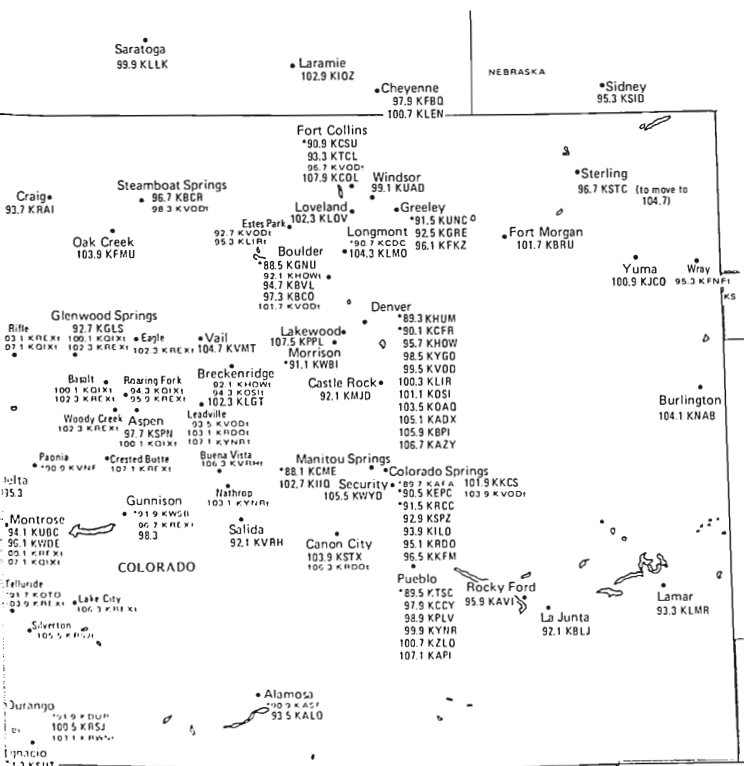

Fabens
 103.1 KLMF

Pecos
 98.3

Laredo
 94.9 KOYE

Nuevo Laredo
 94.1 XHNOE
 99.3 XHNC
 100.3 XHNM
 102.3 XHMW

SOUTHWEST TEXAS

TEXAS — SOUTHERN PORTION

Central/Mountain Time Zones
Daylight Saving Time Observed