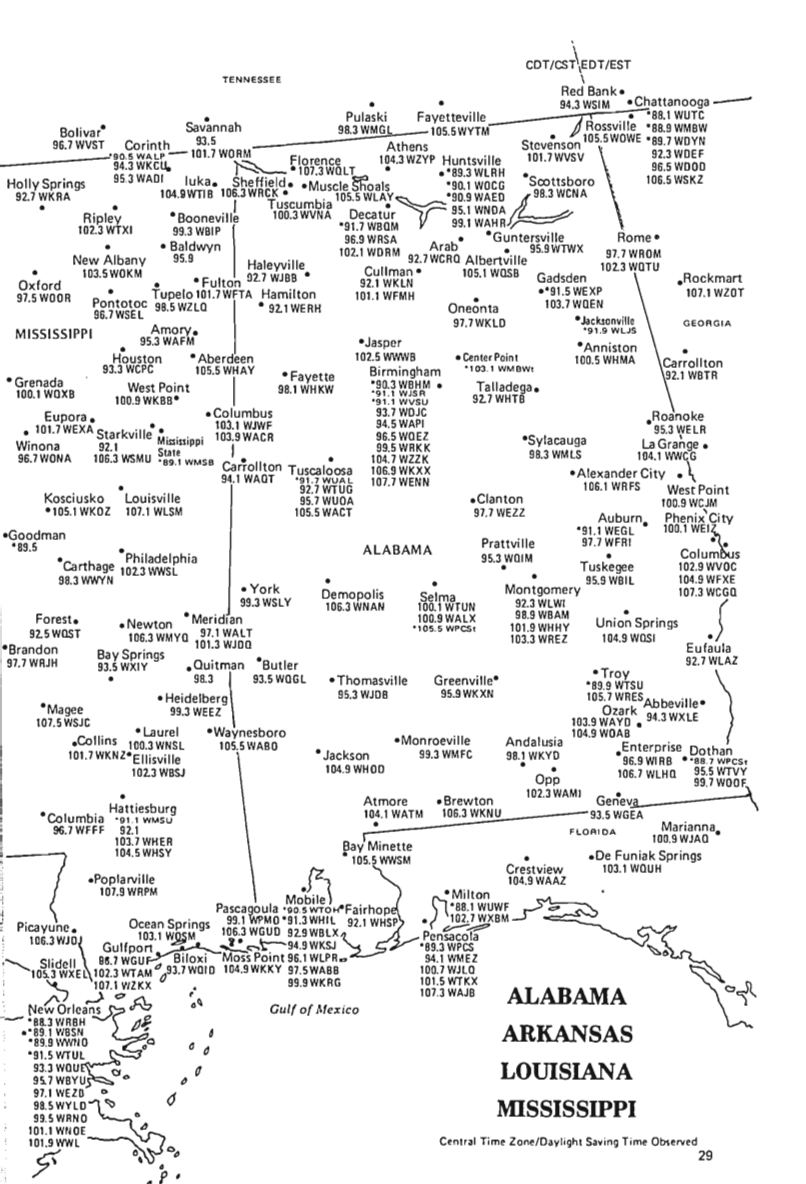

WEST VIRGINIA NEW JERSEY — SOUTHERN PORTION DISTRICT OF COLUMBIA

Eastern Time Zone/Daylight Saving Time Observed

NORTH CAROLINA SOUTH CAROLINA

Eastern Time Zone
Daylight Saving Time Observed

[Northern Arkansas is grouped with Missouri, pp. 42-43]