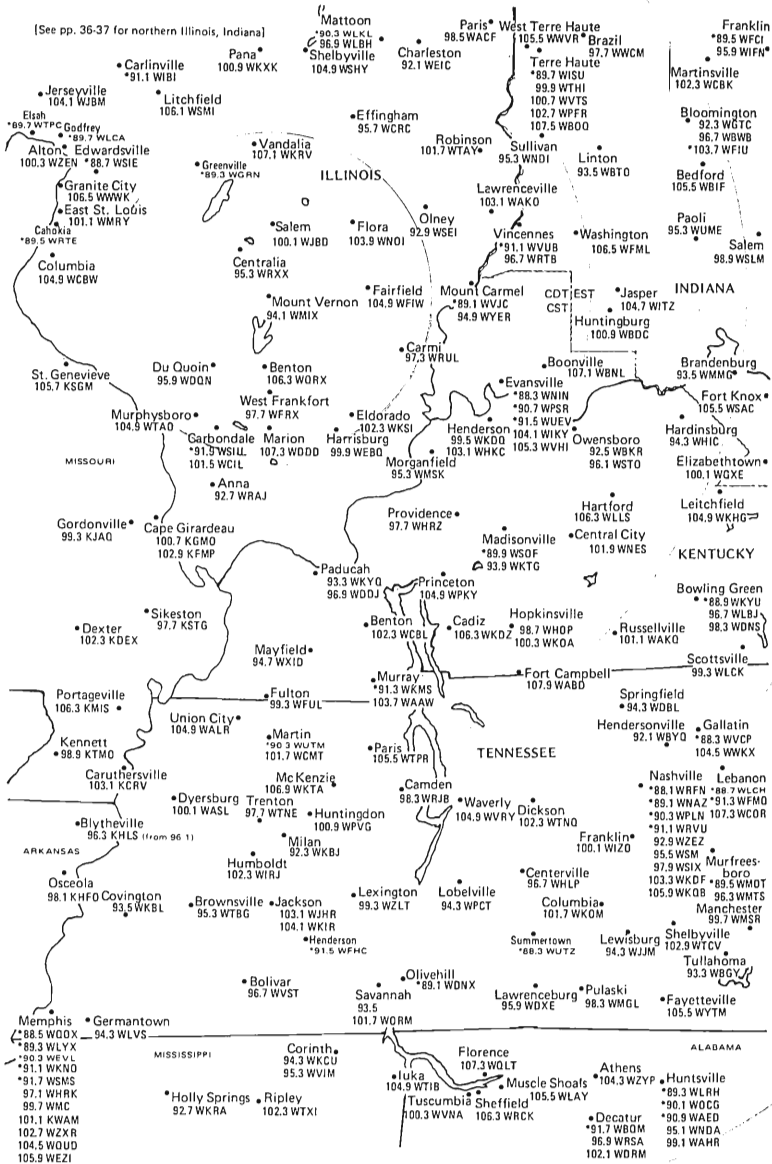

[See pp. 36-37 for northern Illinois, Indiana]