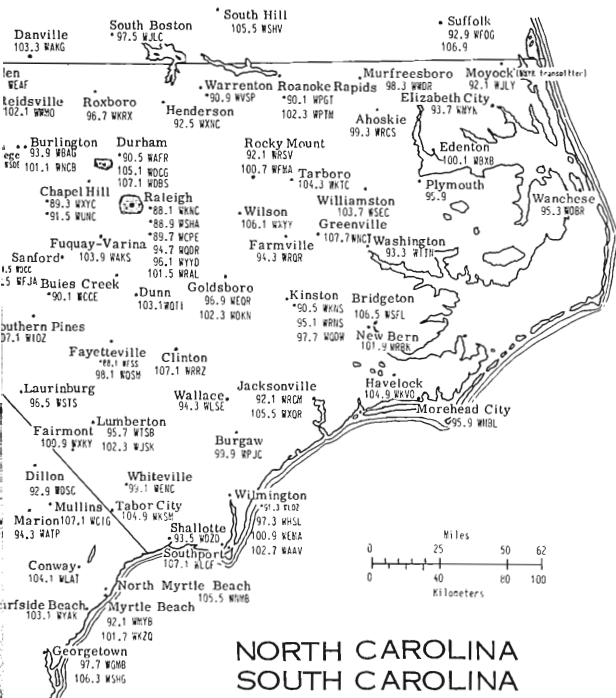

NORTH CAROLINA SOUTH CAROLINA

Eastern Time Zone/Daylight Saving Time Observed