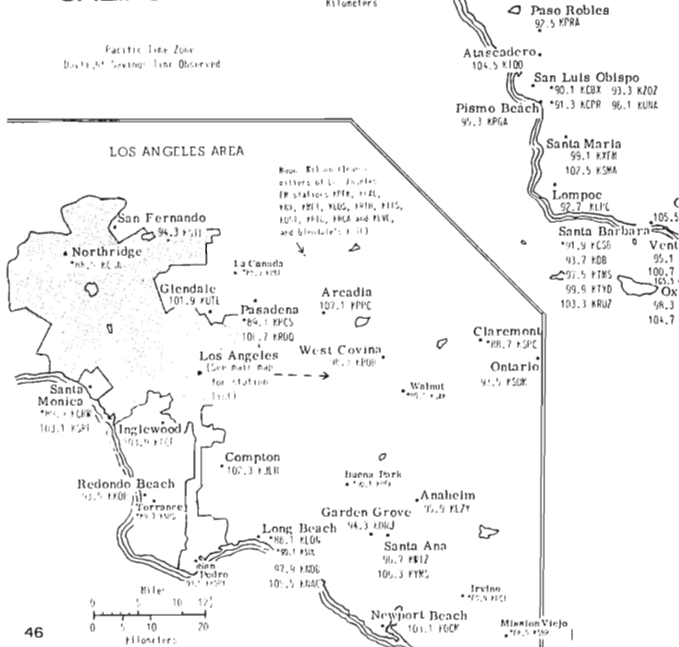

# MINNESOTA NORTH DAKOTA SOUTH DAKOTA

**OKLAHOMA TEXAS**

Mountain Daylight/Standard Time Central Daylight/Standard Time

**ARIZONA  
COLORADO  
NEW MEXICO  
UTAH**

Mountain time zone  
Daylight Savings time observed in Colorado, New Mexico and Utah  
Arizona does not observe Daylight Savings time