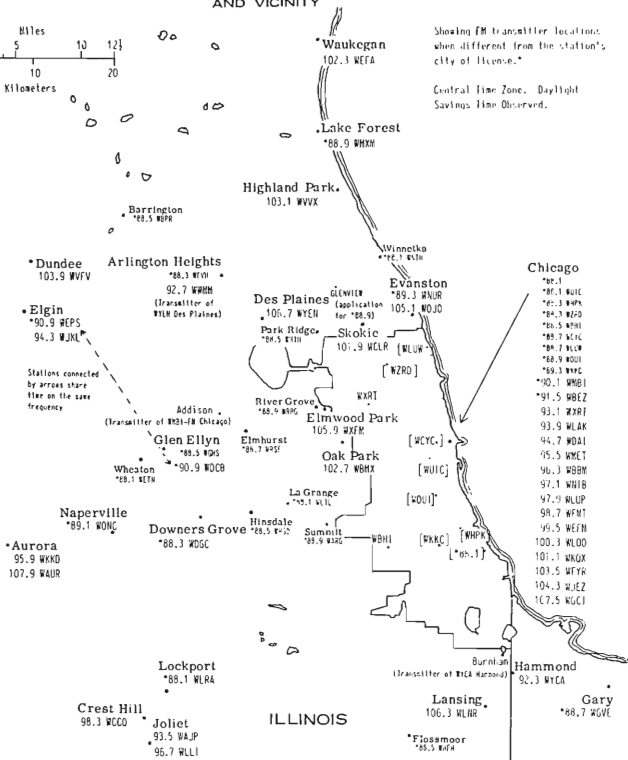

CHICAGO AND VICINITY

Showing FM transmitter locations when different from the station's city of license.

Central Time Zone. Daylight Savings Time Observed.

*Transmitters in Chicago's loop (downtown):

[WUIC *88.1 601 S. Morgan]	(Skokie) WCLR 101.9 Sears Tower
[WYUC *86.7 304 W. Randolph]	(Oak Park) WBMX 102.7 Hancock Center
WBEZ *91.5 105 W. Adams	WYFR 103.5 Prudential Building
WLAK 93.9 Sears Tower	WJZZ 104.3 Prudential Building
WDAI 94.7 Hancock Center	(Evanston) WJJO 105.1 Hancock Center
WNET 95.5 Hancock Center	(Elmwood Park) WYFR 105.9 Sears Tower
WBBM 96.3 Hancock Center	WGCI 107.5 Keeper Building
WJMB 97.1 Standard Oil Bldg.	Transmitters of other Chicago-licensed Stations:
WLUP 97.9 Hancock Center	{ *88.1 6946 S. Constance Avenue}
WFTM 98.7 Hancock Center	[WHPK *88.3 University of Chicago
WEPN 99.5 Hancock Center	[WZRD *88.3 NE Illinois University
WLOD 100.3 Hancock Center	[WBHI *88.5 3939 West 79 Street]
WJGX 101.1 Hancock Center	[WLUR *88.7 Loyola University]
	[WJOL *88.9 IL Inst. of Technology]
	[WJZZ *89.3 Kennedy-King College]
	[WJMI *90.1 Addison, IL
	[WXRT 93.1 4549 W. Belmont

[ ] Indicates a ten-watt station which does not serve the entire city.

Morris
104.7 WRM