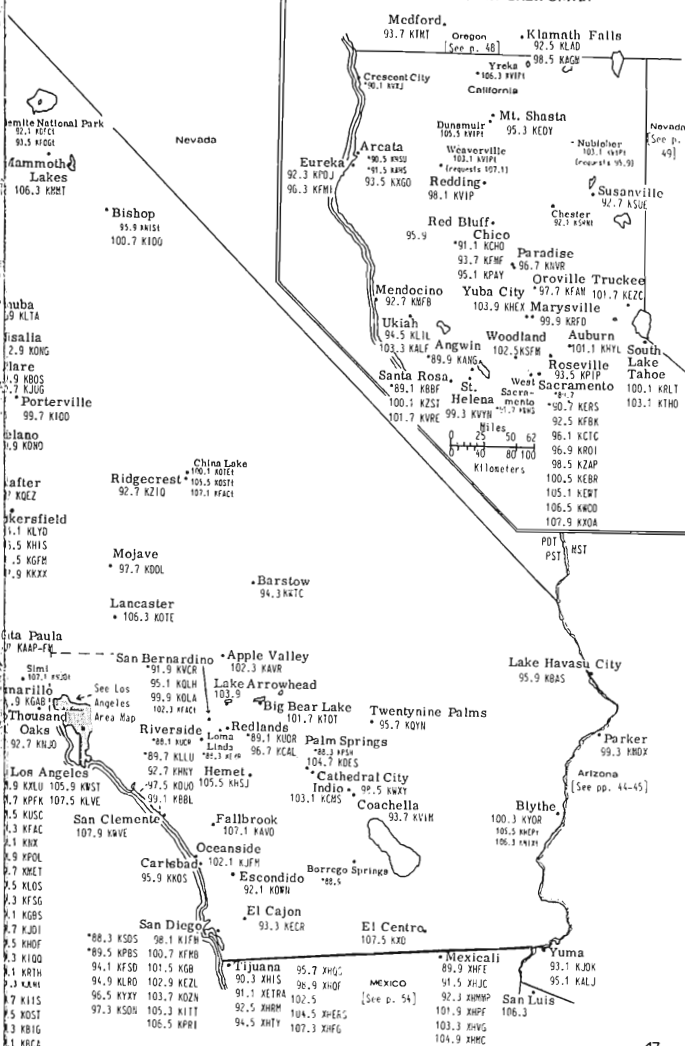

NORTHERN CALIFORNIA