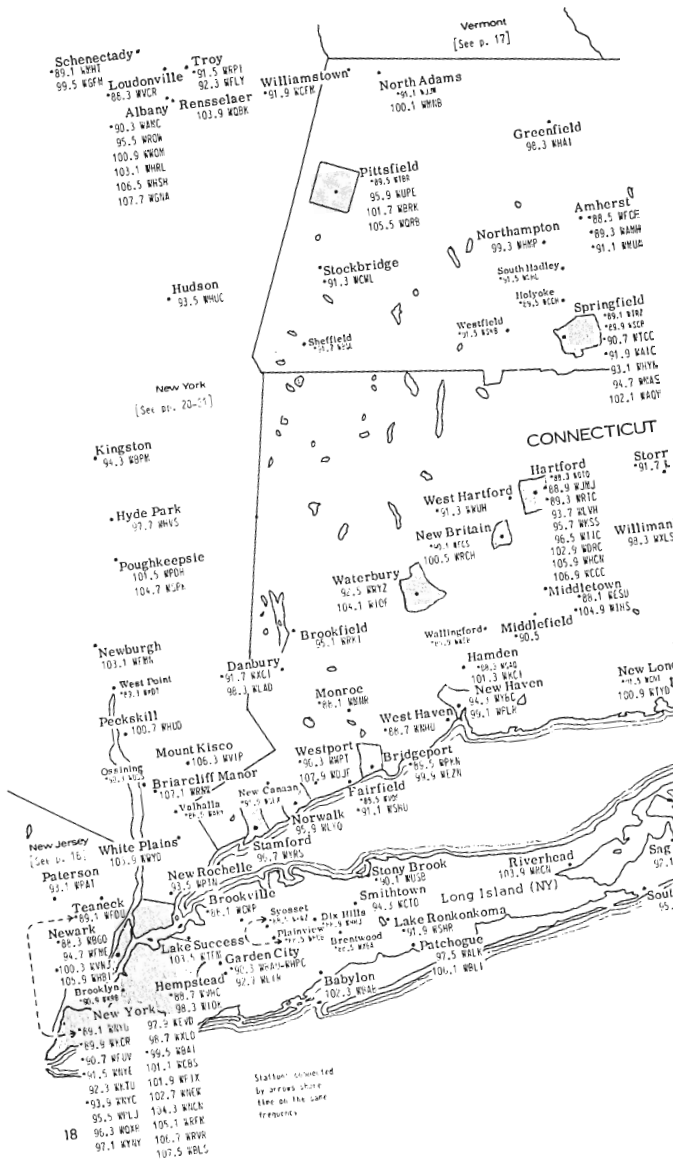

# MAINE NEW HAMPSHIRE VERMONT

CANADA  
[See p. 53]

Eastern Time Zone  
Daylight Savings Time Observed

Eastern Standard Time / Atlantic Standard Time  
New Brunswick

Eastern Time Zone/Daylight Savings Time Observed