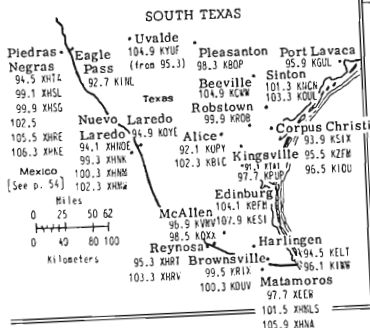

OKLAHOMA TEXAS

Mountain Daylight/Standard Time Central Daylight/Standard Time