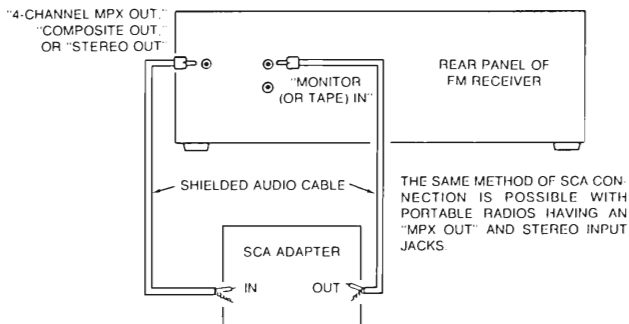

*Addition of Outboard SCA Adapter and 9-Volt Battery to an FM Receiver Having a 4-Channel MPX Output Jack and a Tape Monitor Control on its Front Panel*

External SCA adapters will play off sets now in use that have a jack marked: "stereo out," as in some of the multiband portables; "MPX out," as in some of the AM-FM tuners of the early 1960s (before FM stereo was really underway); as well as in the newest sets having jacks marked "4-Channel MPX Out," or "Composite Output." These latter sets are being marketed in anticipation of the FCC allowing a system of discrete quadrphony. If you take the output of such a jack and plug it into an SCA adapter, you then will have to plug the SCA adapter's output into a "stereo in" jack, a "tape in" jack (for receivers having a "tape monitor" switch), or into a separate amplifier and speaker. Small SCA adapters can be operated on 9-volt batteries, or special AC power supplies can be built for them. Adapters built into radios or receivers can often use the 9—18 volts' power found within the sets.