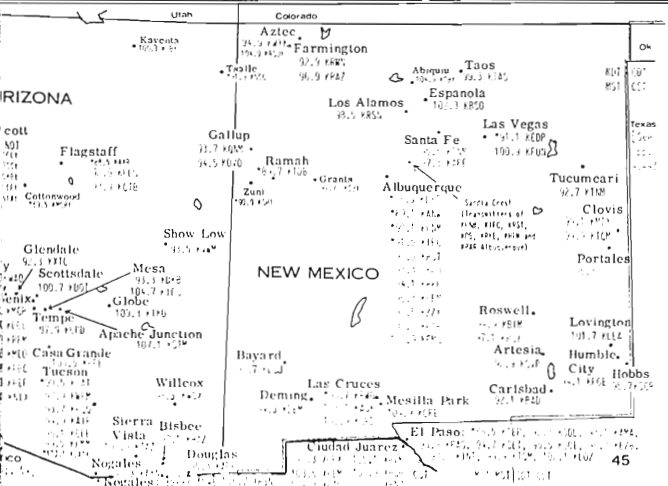

# MINNESOTA NORTH DAKOTA SOUTH DAKOTA

**OKLAHOMA TEXAS**

Mountain Daylight/Standard Time Central Daylight/Standard Time

**ARIZONA  
COLORADO  
NEW MEXICO  
UTAH**

Mountain time zone  
Daylight Savings time observed in Colorado, New Mexico and Utah  
Arizona does not observe Daylight Savings time