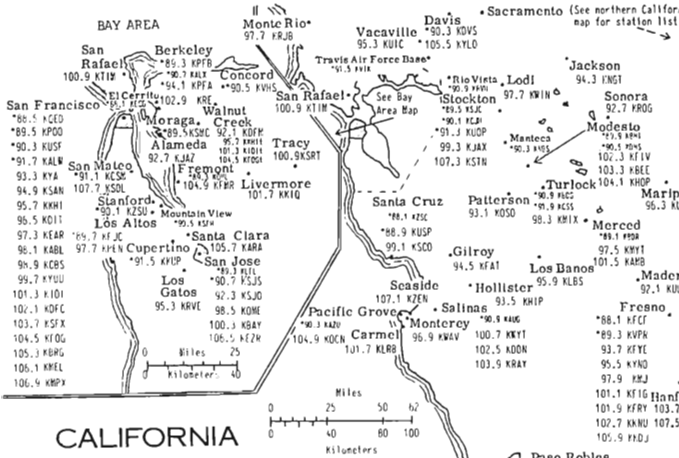

# MINNESOTA NORTH DAKOTA SOUTH DAKOTA

**OKLAHOMA TEXAS**

Mountain Daylight/Standard Time Central Daylight/Standard Time

**ARIZONA  
COLORADO  
NEW MEXICO  
UTAH**

Mountain time zone  
Daylight Savings time observed in Colorado, New Mexico and Utah  
Arizona does not observe Daylight Savings time