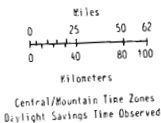

# MINNESOTA NORTH DAKOTA SOUTH DAKOTA

**OKLAHOMA TEXAS**

Mountain Daylight/Standard Time Central Daylight/Standard Time

**ARIZONA  
COLORADO  
NEW MEXICO  
UTAH**

Mountain time zone  
Daylight Savings time observed in Colorado, New Mexico and Utah  
Arizona does not observe Daylight Savings time