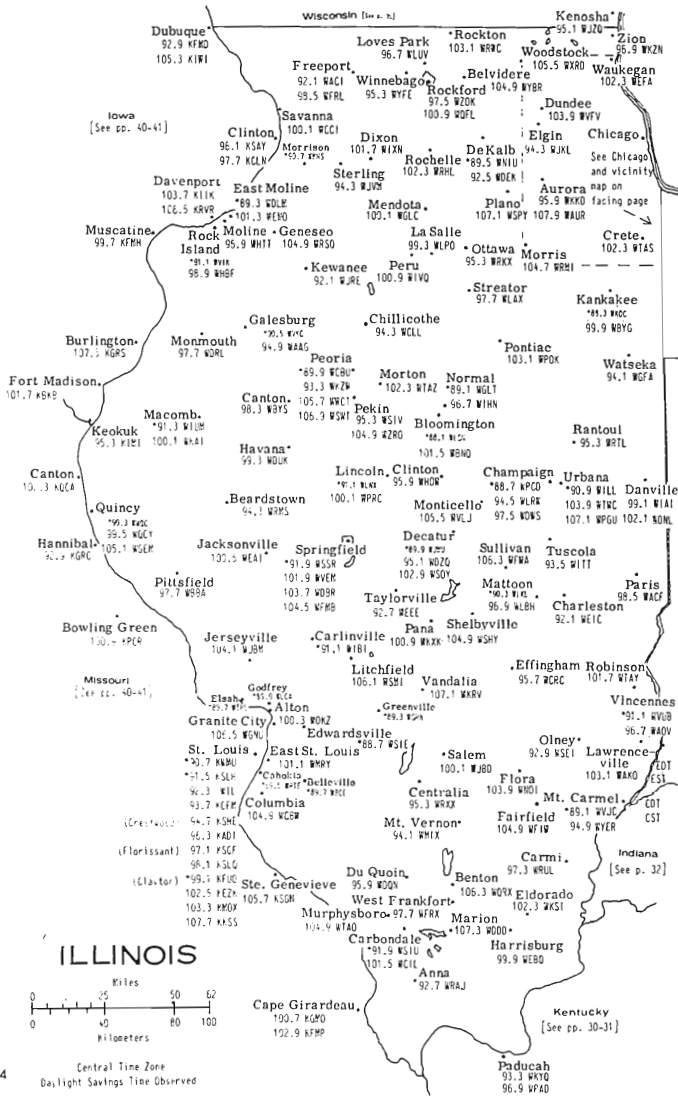

# ALABAMA ARKANSAS LOUISIANA MISSISSIPPI

Central Time Zone  
Daylight Savings Time Observed