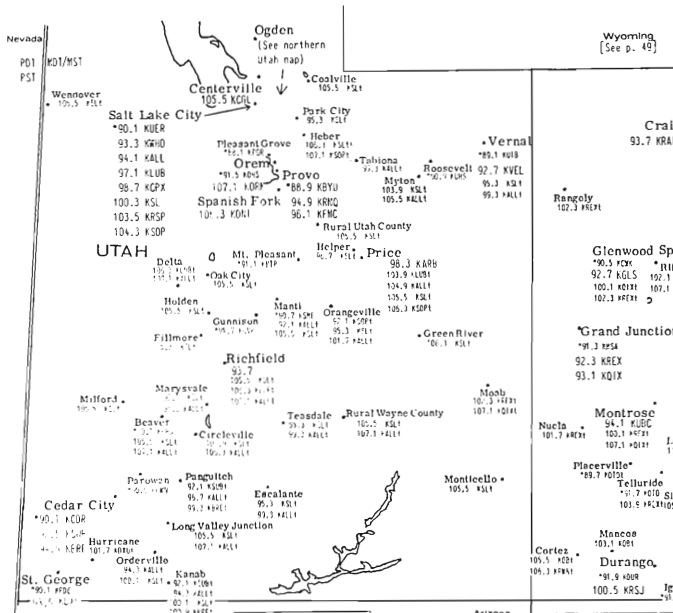

# MINNESOTA NORTH DAKOTA SOUTH DAKOTA

**OKLAHOMA TEXAS**

Mountain Daylight/Standard Time Central Daylight/Standard Time

**ARIZONA  
COLORADO  
NEW MEXICO  
UTAH**

Mountain time zone  
Daylight Savings time observed in Colorado, New Mexico and Utah  
Arizona does not observe Daylight Savings time