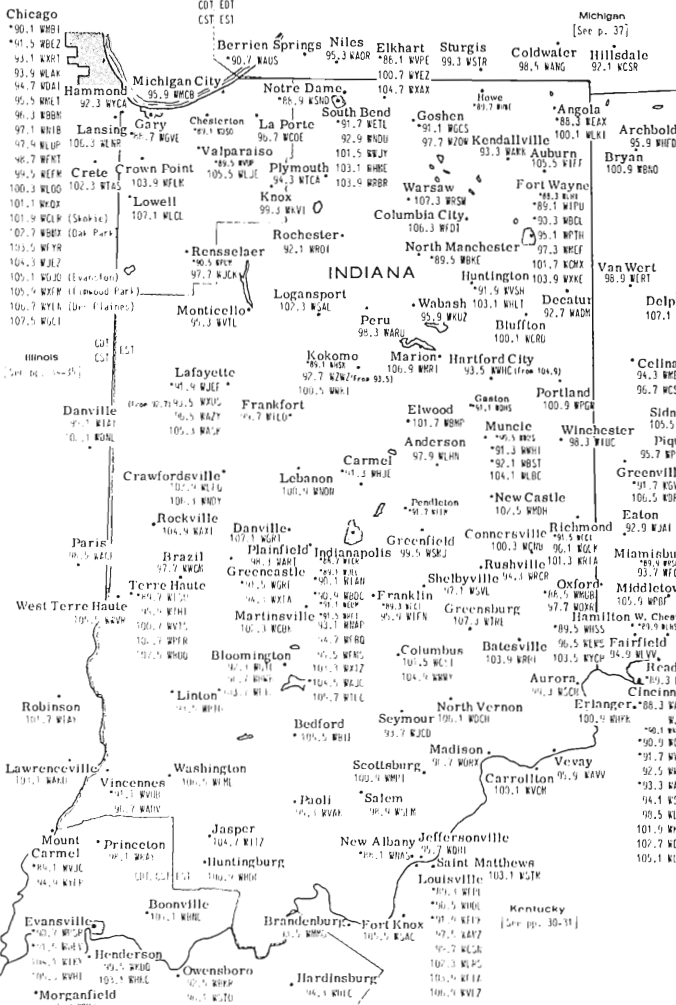

# ALABAMA ARKANSAS LOUISIANA MISSISSIPPI

Central Time Zone  
Daylight Savings Time Observed