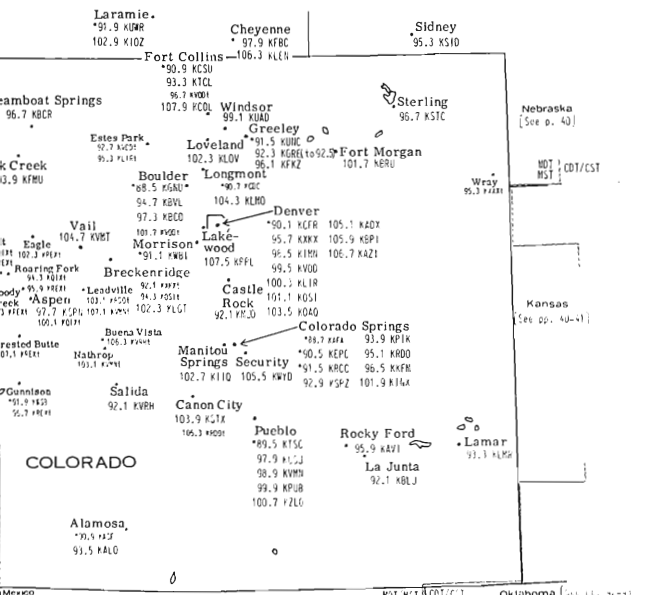

# MINNESOTA NORTH DAKOTA SOUTH DAKOTA

**OKLAHOMA TEXAS**

Mountain Daylight/Standard Time Central Daylight/Standard Time

**ARIZONA  
COLORADO  
NEW MEXICO  
UTAH**

Mountain time zone  
Daylight Savings time observed in Colorado, New Mexico and Utah  
Arizona does not observe Daylight Savings time