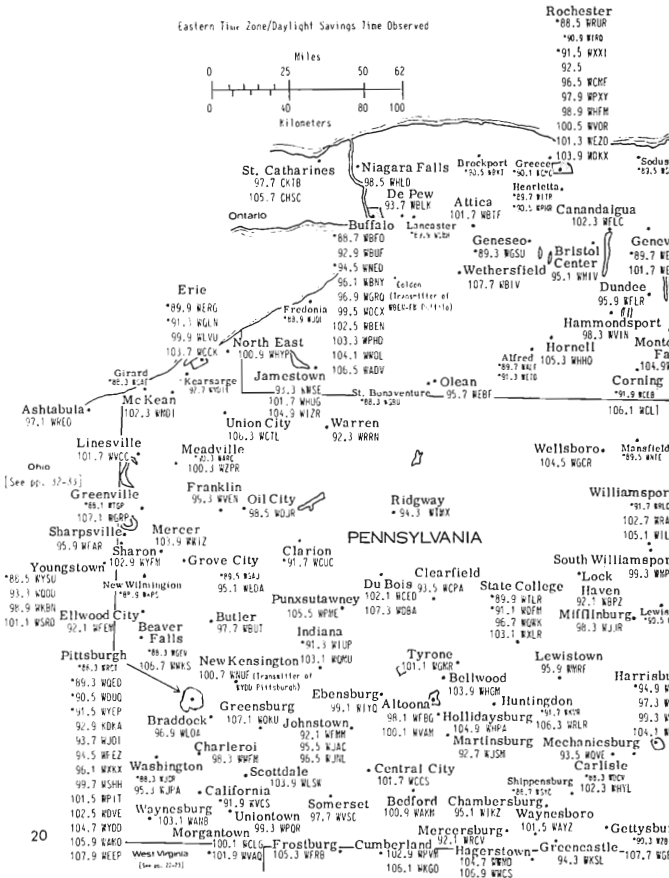

NEW YORK

[Except New York city area and Long Island, which are grouped with Connecticut, pp. 18-19]

PENNSYLVANIA

Eastern Time Zone/Daylight Savings Time Observed