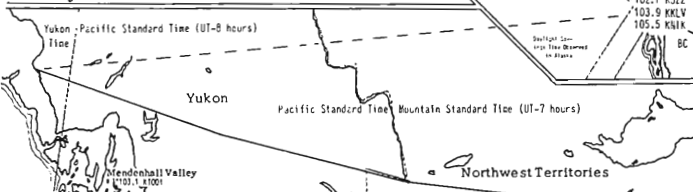

HAWAII [U. S. A.]

- Wailua Kailua
- Waipahu 92.3 KULA
- Honolulu 92.3 KHNL
- Rainia 93.1 KHNL
- Wailuku 95.7 KXOI
- Hilo 97.1 KFSS
- 96.3 KKA1
- 92.7 KHNL
- 93.9 KHNL
- 94.7 KUMU
- 95.5 KAIR
- 97.5 KHSS

Miles
0 25 50 62
Kilometers
0 40 80 100