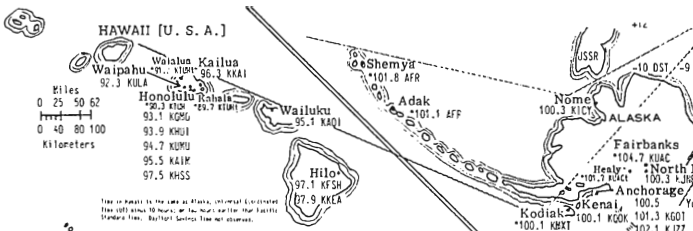

HAWAII [U. S. A.]

- Wailua Kailua
- Waipahu 92.3 KULA
- Honolulu 92.3 KHNL
- Rainia 93.1 KHNL
- Wailuku 95.7 KXOI
- Hilo 97.1 KFSS
- 96.3 KKA1
- 92.7 KHNL
- 93.9 KHNL
- 94.7 KUMU
- 95.5 KAIR
- 97.5 KHSS

Miles
0 25 50 62
Kilometers
0 40 80 100