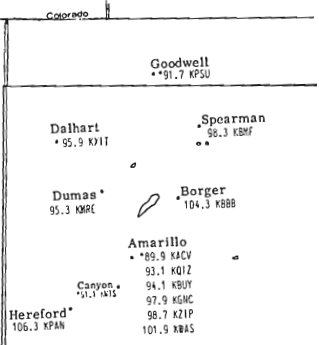

OKLAHOMA TEXAS

Mountain Daylight/Standard Time Central Daylight/Standard Time