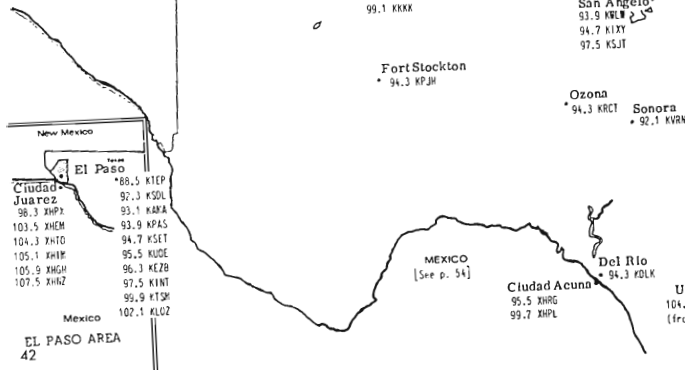

# MINNESOTA NORTH DAKOTA SOUTH DAKOTA

**OKLAHOMA TEXAS**

Mountain Daylight/Standard Time Central Daylight/Standard Time

**ARIZONA  
COLORADO  
NEW MEXICO  
UTAH**

Mountain time zone  
Daylight Savings time observed in Colorado, New Mexico and Utah  
Arizona does not observe Daylight Savings time