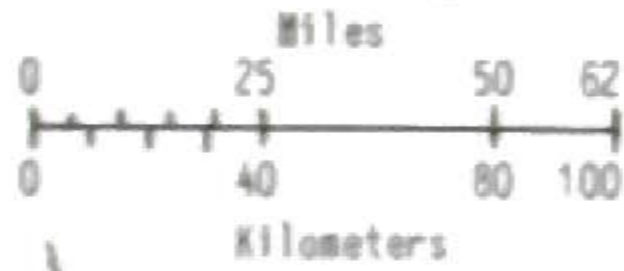

ALABAMA ARKANSAS LOUISIANA MISSISSIPPI

Central Time Zone
Daylight Savings Time Observed