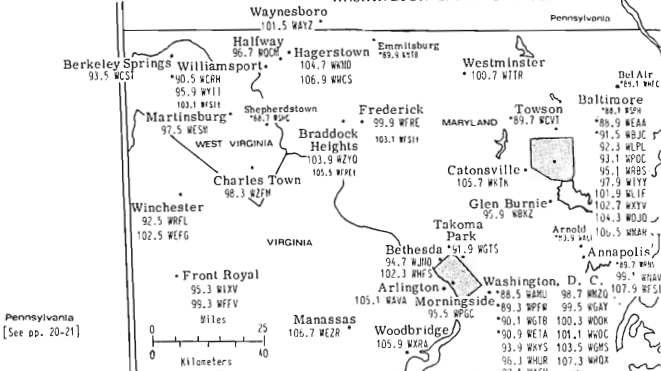

WASHINGTON-BALTIMORE AREA