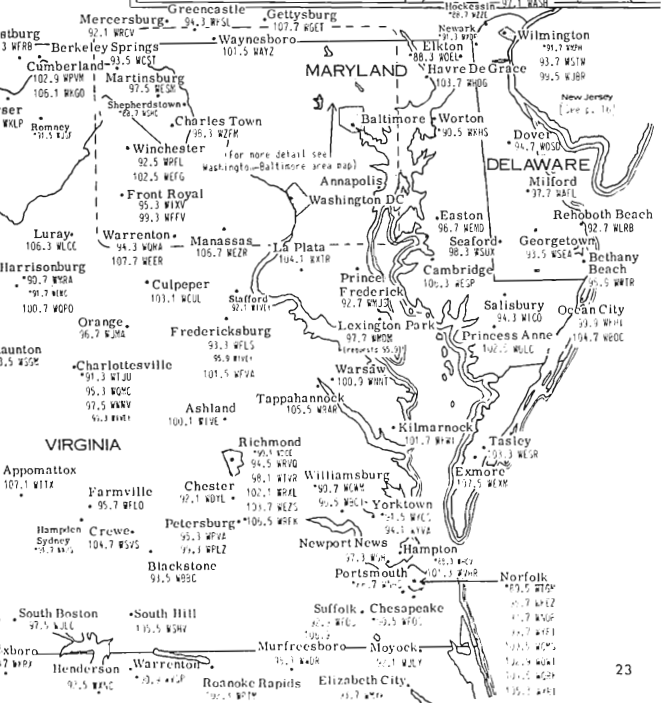

WASHINGTON-BALTIMORE AREA