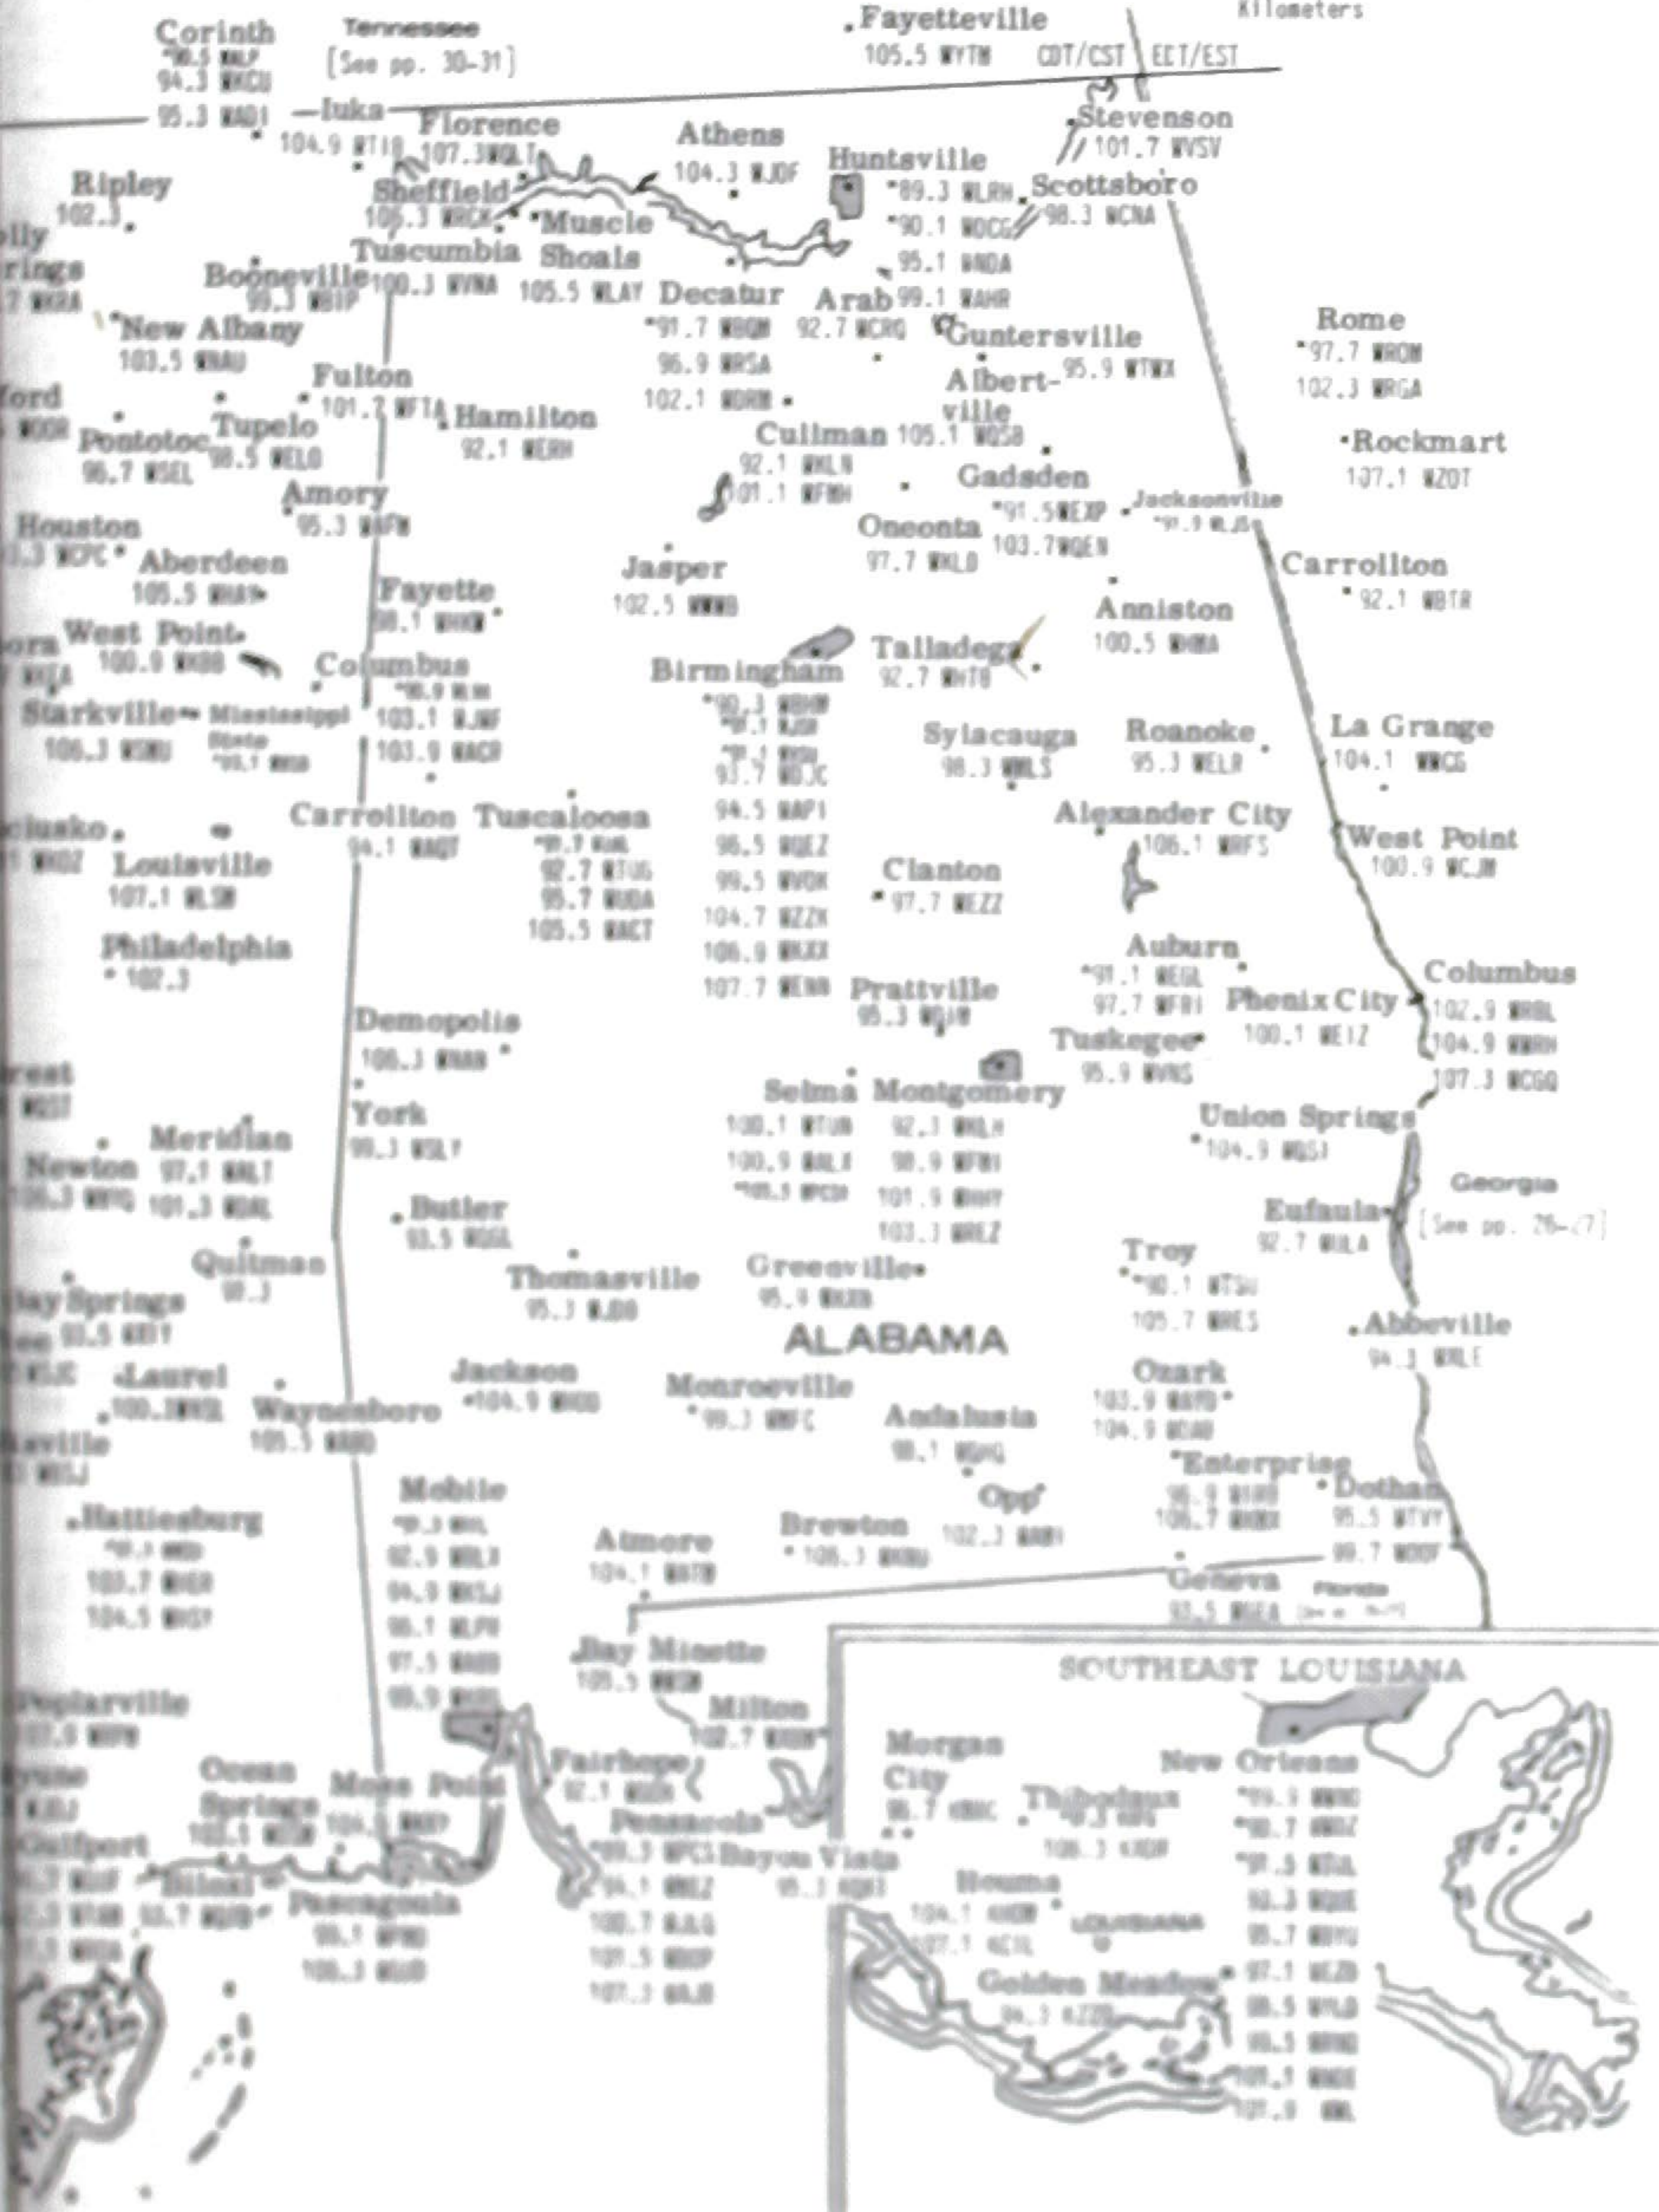

ALABAMA ARKANSAS LOUISIANA MISSISSIPPI

Central Time Zone
Daylight Savings Time Observed