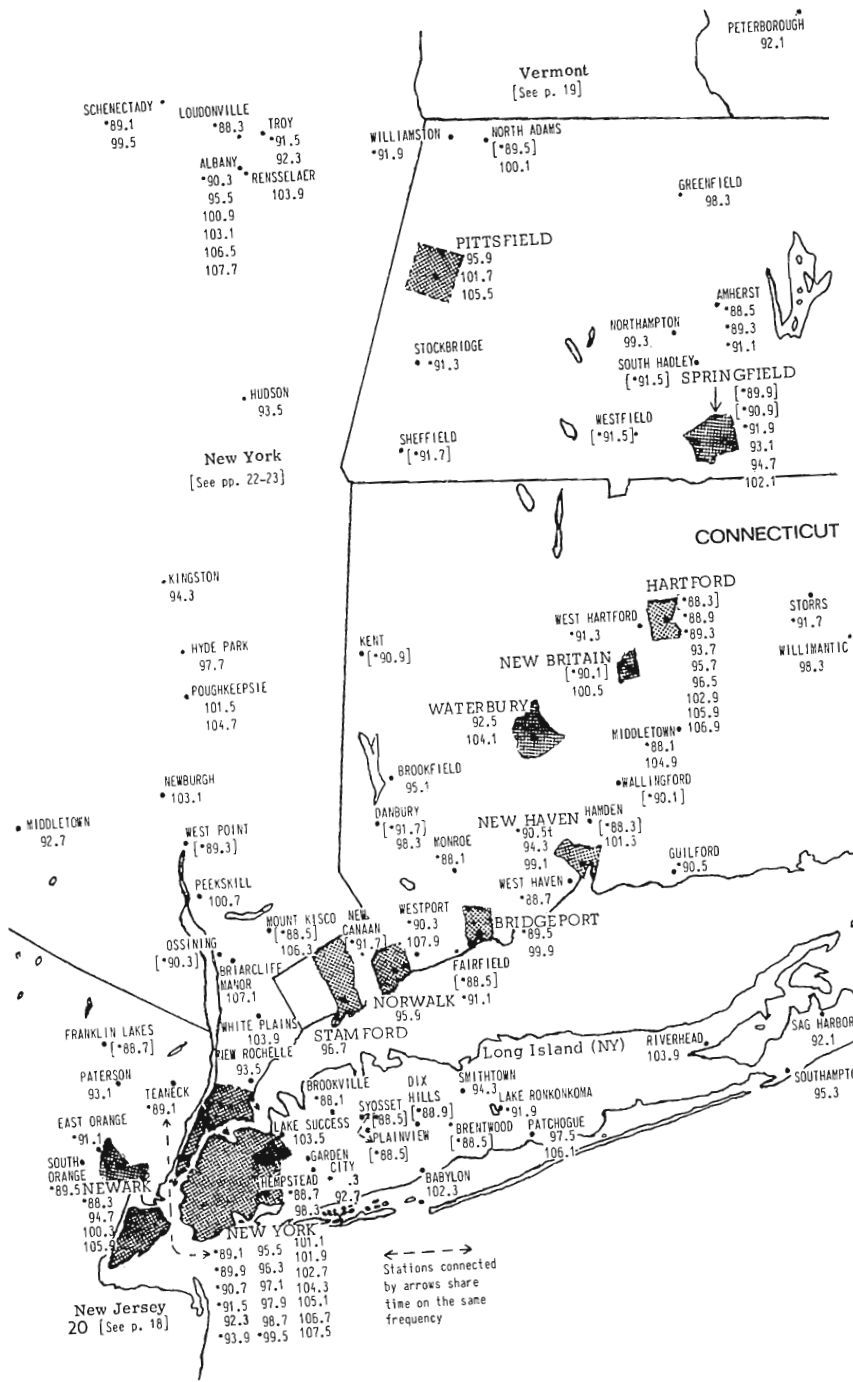

The recently-signed treaty between the United States and Mexico changed several FM station frequencies in Mexico in an area within 200 miles of the U. S. border. As a result, some stations in Mexico are still on their "old" frequencies, while others are broadcasting on the "new" channels. Mexican stations listed, both in the maps and the Directory, are according to the "new" channels. The change-over will take some time, with more and more stations eventually moving to the channels indicated. Listeners to FM stations in areas like Ciudad Juarez and Nuevo Laredo are advised to check other parts of the dial for stations that have not yet moved to the channels indicated here.