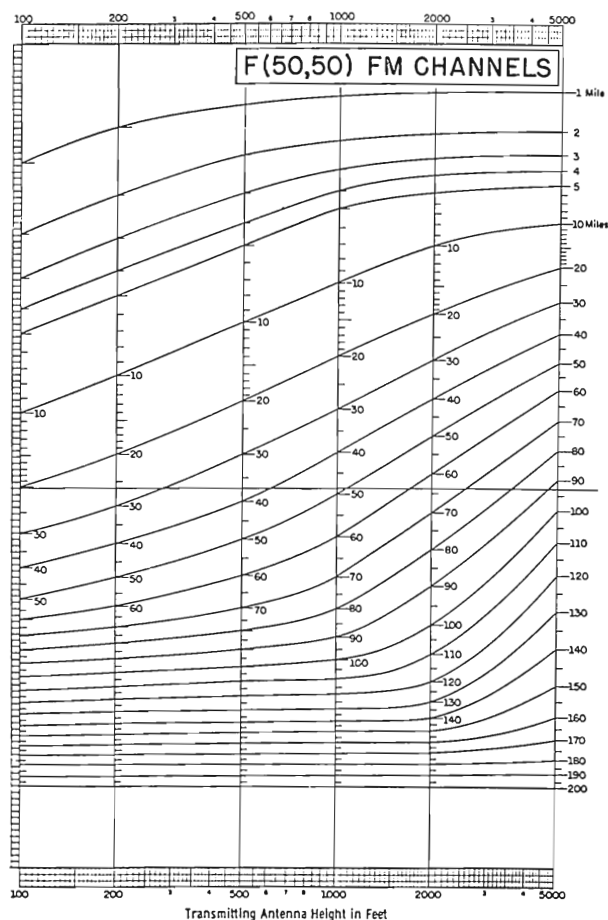

APPENDIX A

HOW TO COMPUTE FM COVERAGES

In order to calculate FM signal coverages for different powers of stations at various antenna heights, it is necessary to utilize FCC Figure 1 with its sliding scale. This scale should be cut away from the page, taking care to trim closely along its vertical edges. Antenna heights of the stations are located along the horizontal axis of the chart. Effective radiated powers and signal intensities are read along the sliding scale. Let's take WAPI-FM 94.5 Birmingham AL as our example. Its antenna height is 980 feet. Place the right edge of the sliding scale at 980' on the chart. WAPI-FM's radiated power is 100000 watts, or 100 kilowatts. Move the sliding scale up or down until the 100 kw point on its left side ("power radiated" column) lines up with the center line of the chart. Check to see that the sliding scale is still at 980' (or just shy of 1000'). Mileages are represented by the curving lines on the chart — and are read at the point where the lines cross the right hand edge of the sliding scale. Thus, we can read WAPI-FM's 50 microvolt, or secondary coverage, as 96 miles; its 250 microvolt coverage as 66 miles; and its primary coverage area, 1000 microvolts, as 48 miles. In this manner, most of the mileage figures given in the Station Directory can be checked by the reader, or station coverages at signal intensities other than 50 microvolts/meter can be computed.

Sliding Scale for use with Figure 1, § 3.333.

FM CHANNELS
ESTIMATED FIELD STRENGTH EXCEEDED AT 50 PERCENT OF THE POTENTIAL
RECEIVER LOCATIONS FOR AT LEAST 50 PERCENT OF THE TIME
AT A RECEIVING ANTENNA HEIGHT OF 30 FEET