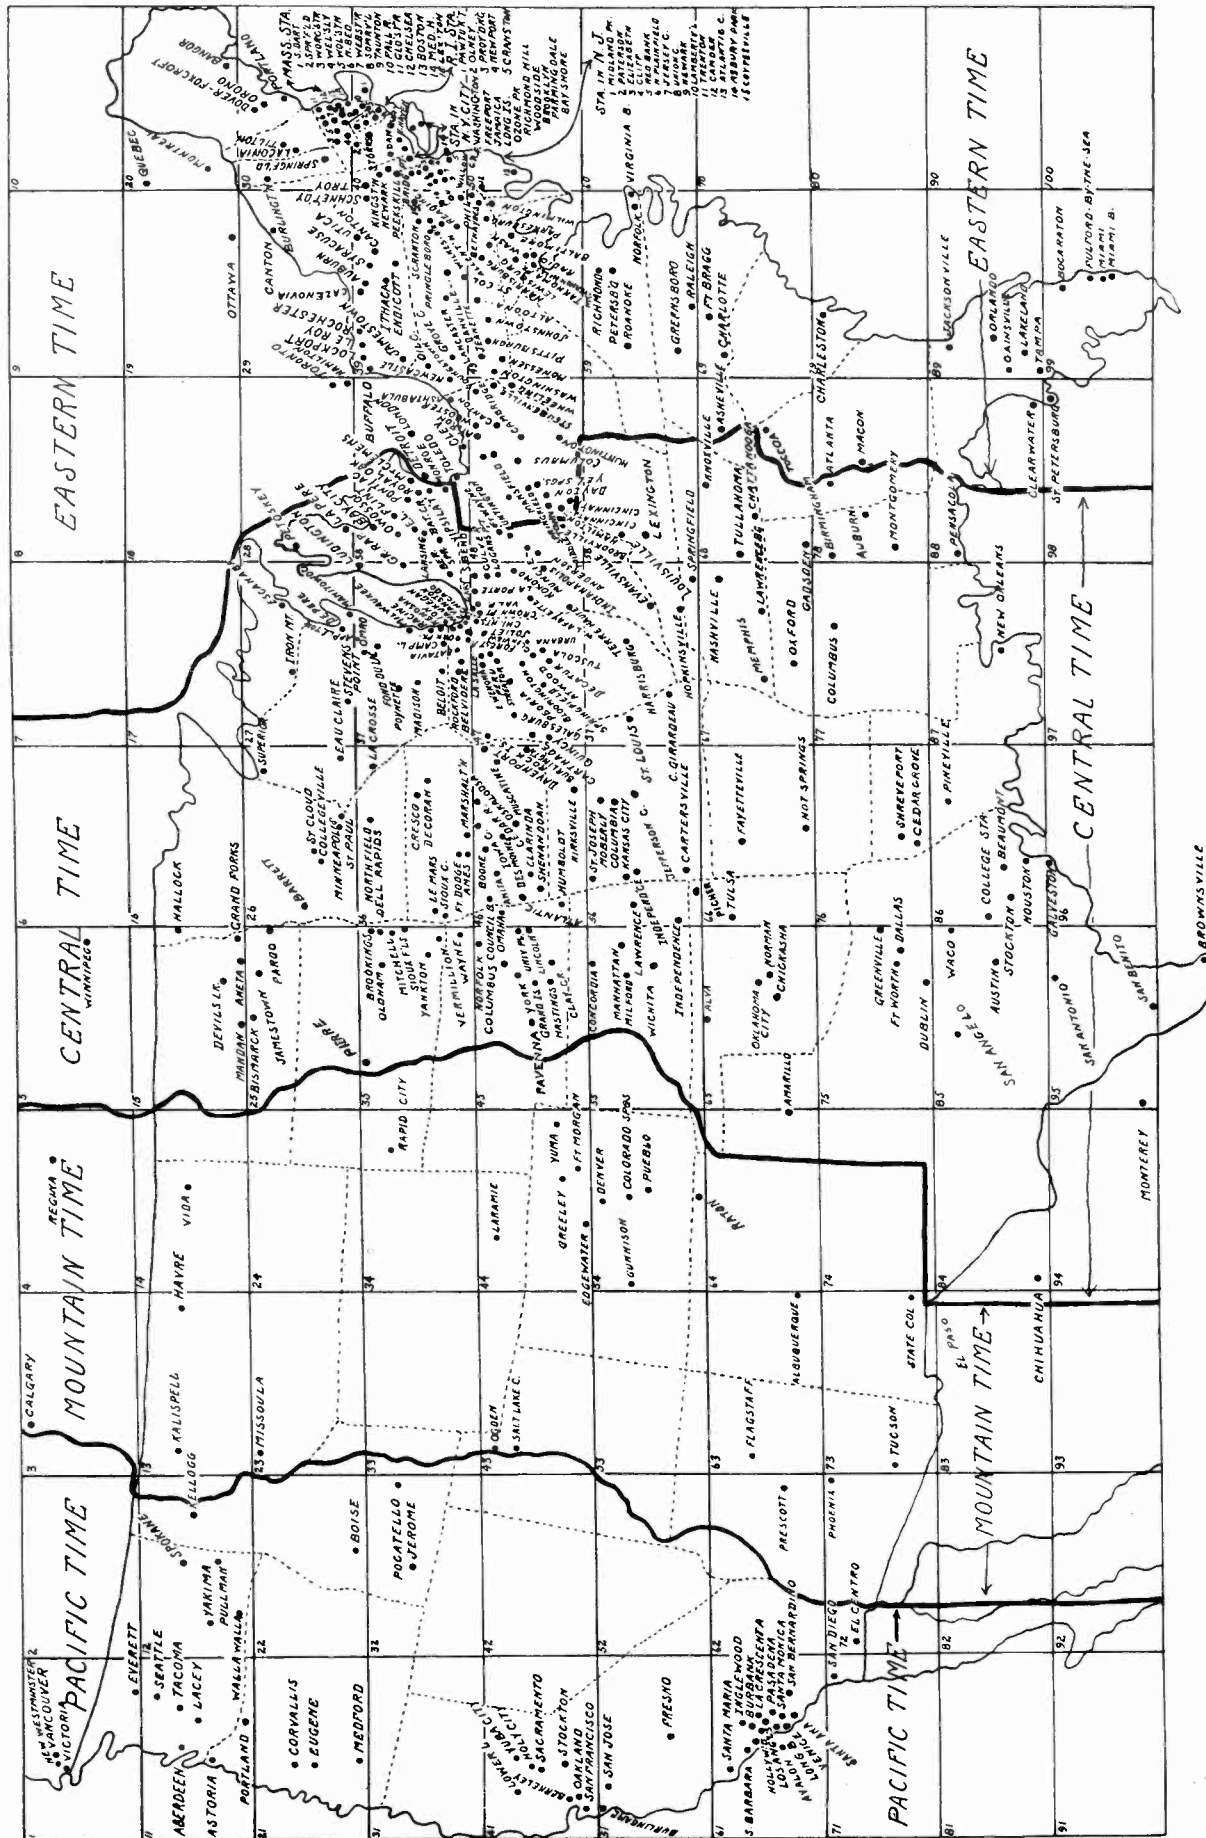

This map is divided into 100 squares numbered in the upper left hand corner. Location on listing pages then trace across the row that contains the number and in that square you will find the city where the Broadcasting Station is located. Mark in pencil or ink the approximate location of your own city, then it will be easy to estimate the distance to the station you are hearing.

The first row is numbered from 1 to 10, the next 11 to 20 and so on. Squares represent 325 miles across and 200 miles up and down.

To locate a station on the map, find the number in the column headed "Map