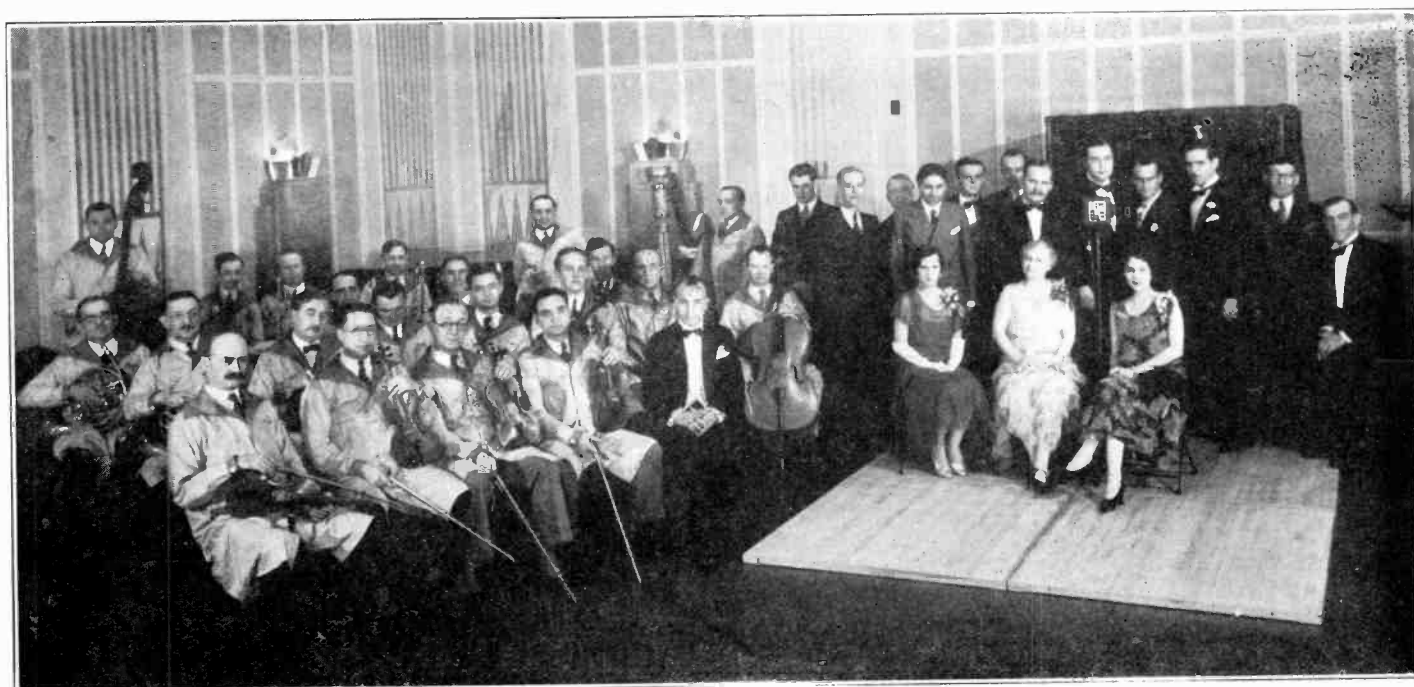

Standing at the left is ELI SPIVAK, baritone, and to his left is PETER BILJO, director of the program. Mr. Biljo also directs the balalaika orchestra that provides the instrumental portions of the programs. Mr. Biljo is a musician of note and a master of the balalaika, a three stringed instrument somewhat similar to a guitar.

Each broadcast of "Around the Samovar" presents some new and novel phase of Russian music or some charming folk song that introduces the listener to new musical enjoyment. The programs are carefully prepared and rehearsed before going on the air, although they give one an impression of gay spontaneity.

Below is the entire cast of "The Empire Builders", the headlining program emanating from the Chicago NBC studios. The orchestra is under the direction of JOSEPH KOESTNER, while the group standing comprises the cast and technical staff engaged in presenting this unusual program.

To the right is a picture of HARVEY HAYS, who plays the part of "The Old Timer" in "The Empire Builders" presentations. Hays has created a very definite character in his "Old Timer", and his work in sustaining and rounding out his characterization marks him as an outstanding radio actor.

Hays came to Radio from the stage where he had long been a familiar figure. The success with which he undertook "invisible acting" is evidenced by the continuous popularity of his work as "The Old Timer."