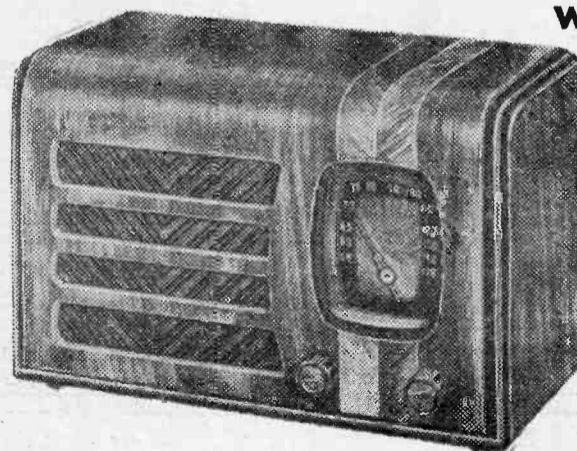

1938 5-TUBE AC-DC CRUSADER with DYNAMIC SPEAKER

A beauty if there ever was one. Hand polished two tone cabinet makes this set a sure seller.

Tuning Range Covers Standard Broadcast and Police—540M-1720M.

The circuit employed is the reliable, time tried, tuned radio frequency type and provides unusually fine tone, good sensitivity and adequate selectivity. Has a 2 gang condenser.

Equipped with a complete set of SYLVANIA tubes: 2525, 43, 6C6, 6D6, K55B.

Cat. No. A1296
OUR PRICE, with tubes . . $9.95

TERMS

20% DEPOSIT MUST ACCOMPANY ALL ORDERS
C.O.D. ORDERS—All orders must be accompanied by cash in full or a 20% deposit, C.O.D. for balance. Do not hesitate to remit full amount of order to save return charges. You take no risk as we are a financially responsible firm.

SHIPMENTS—All merchandise shipped F.O.B. New York City. Merchandise sold subject to prior sale. Shipment made same day on most of the orders.

RETURNING GOODS—Our written authority is necessary for the return of goods.

GUARANTEE

You can order from this catalog with the assurance that every article is exactly as illustrated and described. All of our merchandise has been selected carefully and represents excellent value. Every purchase carries with it our guarantee of complete satisfaction.

OUR CUSTOMERS MUST BE SATISFIED "ALWAYS." We guarantee to continue our reputation for prompt and efficient service, and to pass on to our customers all advantages in price, quality, etc., which we manage to obtain.

OUR POLICY, MONEY BACK GUARANTEE, YOUR PROTECTION

WHOLESALE MERCHANDISERS INC

20 VESEY ST. NEW YORK N. Y.