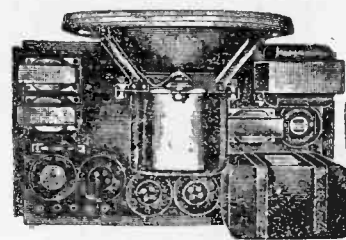

KOLSTER MODEL K-5 AMPLIFIER WITH 10" DYNAMIC SPEAKER

Complete Power Supply Parts for a 5 to 30 Watt Push-pull Transmitter

With simple wiring changes this outfit will deliver under constant operation 150 M.A. at 550 volts of pure D.C. plate supply completely filtered full wave rectification. Including filament current for two 210 or 510 tubes at 7½ volts. WITHOUT ANY ADDITIONAL EQUIPMENT except tubes and cord to connect to a 110 V. A.C. supply. Supplied to you as a completely wired and ready to operate high grade audio power amplifier including a 10" dynamic loud speaker. Requires 2-281's and 1-210 for use as an audio amplifier and "B" eliminator. Complete instructions and diagram for conversion furnished free.

Cat. No. A1202. **OUR PRICE, Complete, Less Tubes, each $3.95**