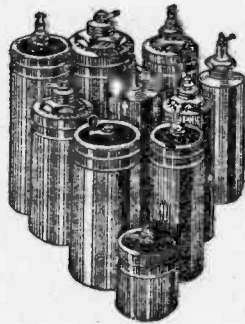

GENUINE MERSHON CONDENSER KIT

Includes clamp mounting and stud mounting, inverted with upright aluminum and copper cans. Every unit brand new and has the manufacturer's mark.