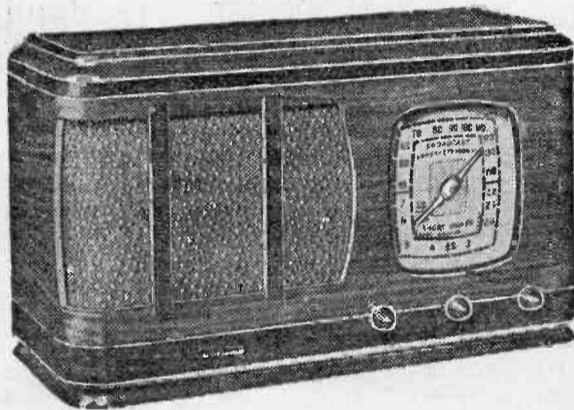

## 12 TUBE SUPERHETERODYNE \$15.95

complete including tubes

Perhaps we are wrong, but we unreservedly believe that this, as yet unheard of, set value will make radio history. YES, IT'S A SENSATION. You can now enjoy the superior performance of this 12-TUBE SUPERHETERODYNE at a ridiculously low cost. Never before has so much radio value been offered for so little money. It will exceed your highest expectations and will be the pride of your customer's home. Advance comments say "IT'S A MASTERPIECE OF MODERN DESIGN, CONSTRUCTION, AND MARKETING." The offering of this set is a result of a good deal of research, an exceptional quantity buy, and our willingness to pass on this item to our customers, in order that they may also feature same as a sensational bargain. Our margin of profit on this set is small, the quantity available limited, so place your order immediately and be the first in your territory to feature this bargain trail blazer of our policy. (See Editorial.)