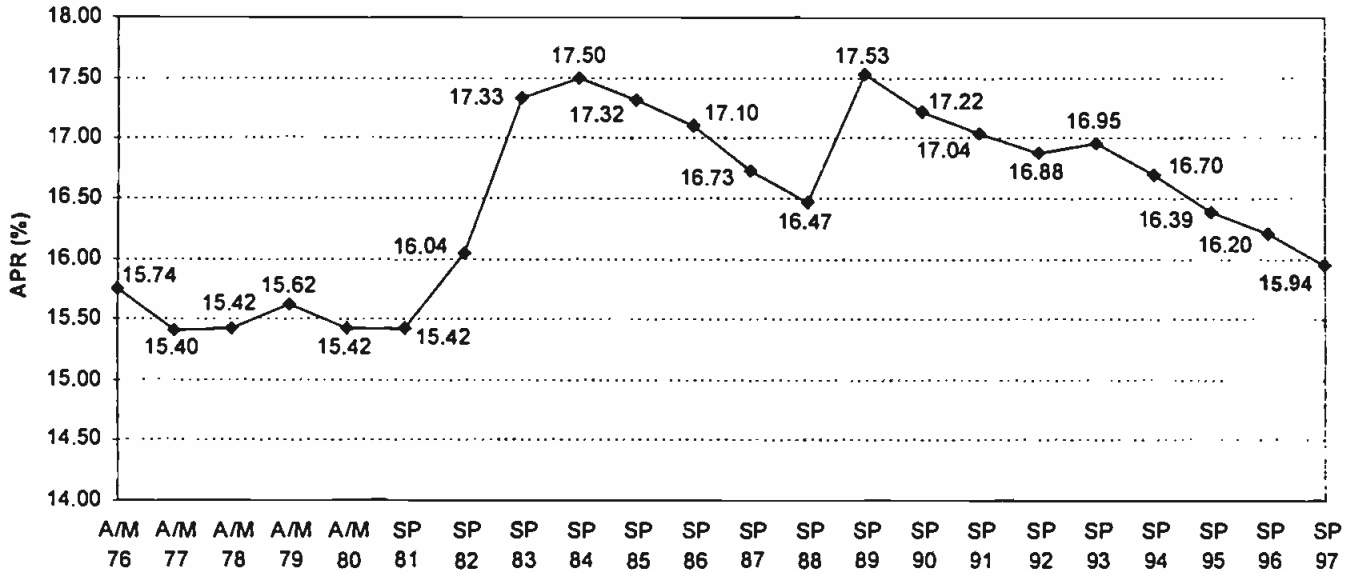

Mean APRs for all Rated Markets, 1976-97

Markets with the Highest and Lowest APRs

Highest		Lowest	
1. Miami-Ft. Lauderdale	18.9	1. Lafayette, IN	12.5
2. Lafayette, LA	18.8	2. Asheville	13.5
3. New York	18.5	3. Huntington-Ashland	13.5
4. Baltimore	18.2	4. Eugene-Springfield	13.6
5. Philadelphia	18.0	5. Ann Arbor	13.9
6. Jackson, MS	17.9	6. Peoria	14.0
Monmouth-Ocean	17.9	7. Erie	14.1
8. Fargo-Moorhead	17.8	Johnson City-Kingsport	14.1
9. San Antonio	17.7	9. Kalamazoo	14.2
10. Cleveland	17.5	Salt Lake City	14.2
Detroit	17.5	Spokane	14.2
Los Angeles	17.5	Terre Haute	14.2

The APR shows the average percentage of the 12+ population which is using any and all radio in any quarter-hour, Mon-Sun, 6 AM-12 Midnight. The figure is comparable to television's PVT (Persons Viewing Television).

Markets with the Highest and Lowest Time Spent Listening (to all radio)

Highest		Lowest	
1. Lafayette, LA	25.00	1. Lafayette, IN	17.25
Miami-Ft. Lauderdale	25.00	2. Ann Arbor	18.50
3. New York	24.25	Eugene-Springfield	18.50
4. Baltimore	23.75	3. Asheville	18.75
5. Jackson, MS	23.50	4. Erie	19.00
6. Monmouth-Ocean	23.25	Johnson City-Kingsport	19.00
Philadelphia	23.25	Kalamazoo	19.00
San Antonio	23.25	Salt Lake City	19.00
Wilkes Barre-Scranton	23.25	Terre Haute	19.00

Based on Metro avg. ¼-hr. persons 12+, Mon-Sun, 6 AM-12 Midnight, listening to any and all radio.