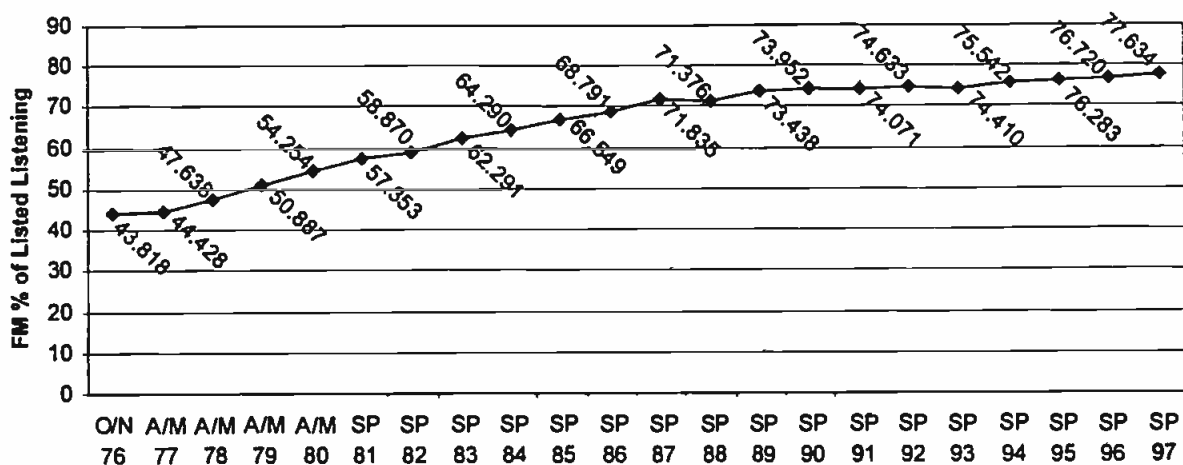

National FM Share, 1976-97

National FM Share and FM Growth Rate

Survey	FM Share	% Chg. from prior survey	Survey	FM Share	% Chg. from prior survey
Spring 97	77.634	+1.191	Fall 85	67.109	+0.841
Spring 96	76.720	+0.573	Spring 85	66.549	+2.333
Spring 95	76.283	+0.981	Fall 84	65.032	+1.154
Spring 94	75.542	+1.521	Spring 84	64.290	+0.954
Spring 93	74.410	+0.700	Fall 83	63.058	+1.231
Fall 92	73.893	-0.992	Spring 83	62.291	+2.840
Spring 92	74.633	+1.580	Fall 82	60.571	+2.889
Fall 91	73.472	-0.809	Spring 82	58.870	+0.373
Spring 91	74.071	+0.339	Fall 81	58.651	+2.263
Fall 90	73.821	-0.177	Spring 81	57.353	+2.205
Spring 90	73.952	+1.916	Oct/Nov 80	56.116	+3.432
Fall 89	72.562	-1.193	Apr/May 80	54.254	+1.169
Spring 89	73.438	+2.133	Oct/Nov 79	53.627	+5.384
Fall 88	71.904	+0.740	Apr/May 79	50.887	+0.373
Spring 88	71.376	+1.092	Oct/Nov 78	50.698	+6.423
Fall 87	70.605	-1.712	Apr/May 78	47.638	+2.445
Spring 87	71.835	+3.123	Oct/Nov 77	46.501	+4.666
Fall 86	69.655	+1.256	Apr/May 77	44.428	+1.392
Spring 86	68.791	+2.506	Oct/Nov 76	43.818	

Based on Metro avg ¼-hr. persons 12+, Mon-Sun 6 AM-12 Midnight. All stations reported in Arbitron are included.

Markets with the Highest and Lowest Percentages of FM Listening

Highest		Lowest	
1. Tallahassee	95.00	1. Fargo-Moorhead	61.01
2. Evansville	94.21	2. Santa Rosa	62.42
3. Greenville-New Bern	93.17	3. San Francisco	66.06
4. Wilmington, NC	92.99	4. Bridgeport	68.39
5. Terre Haute	92.42	5. Memphis	68.41
6. Lafayette, IN	91.34	6. Asheville	69.59
7. Greenville-Spartanburg	91.17	7. Milwaukee-Racine	70.37
8. Ft. Pierce	90.79	8. Seattle-Tacoma	70.90
9. Norfolk-Virginia Beach	90.40	9. Bloomington	71.14
10. Johnstown	90.00	10. Monterey-Salinas-SC	71.15
		11. Chicago	71.62

Listed FM stations' share of total listed listening, Metro average ¼-hr. persons 12+, Mon-Sun, 6 AM-12 Midnight.